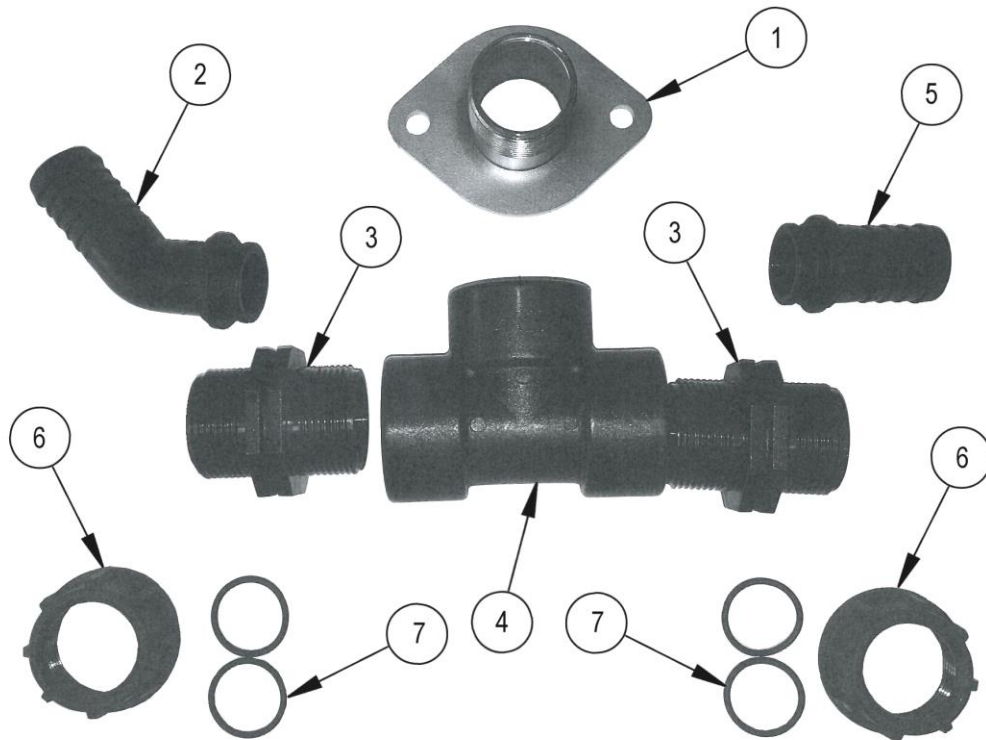

MASTER CONTROL VALVE

Module(s): AS72366S30P

McCONEL

MASTER CONTROL VALVE

Module(s): AS72366S30P

REF.	QTY.	PART No.	DESCRIPTION
		AS72366S30P	MASTER CONTROL VALVE
1	1	AS71587S20P	MASTER MOTOR (SHUT OFF EC) 25 RPM
2	1	-	RETAINING CLIP
3	1	-	BASIC VALVE SUB-ASSEMBLY
4	2	-	HEX HEAD CAP SCREW
5	5	-	MOTOR ADAPTOR
6	1	<i>Seal kit item</i>	THRUST WASHER
7	1	-	STEM (3-WAY)
8	2	<i>Seal kit item</i>	O-RING
9	1	-	VALVE BODY
10	2	-	LOCKNUT
11	1	AS71674S20P	BALL VALVE (3-WAY)
12	2	<i>Seal kit item</i>	O-RING
13	2	<i>Seal kit item</i>	SEAL
14	2	<i>Seal kit item</i>	O-RING
15	2	-	END CAP
16	4	-	HEX HEAD CAP SCREW
17	4	-	WASHER
18	4	-	HEX NUT
		AS71645S30P	SEAL KIT

RAMSAY KIT

Module(s): AS67812S20K

McCONNEL

BOLT TO WELDNUT
IN FRAME

Seal Kit: AS71037S20P

Module(s): AS67812S20K

REF.	QTY.	PART No.	DESCRIPTION
		AS67812S20K	RAMSAY KIT
1	1	AS67052S20P	RAMSAY PRESSURE VALVE CONTROLLER
2	1	AS72059S30P	MALE - MALE REDUCER
3	1	AS72044S30P	FLY NUT
4	1	AS72022S30P	HOSETAIL
5	1	AS72036S30P	HOSETAIL (45°)
6	2	AS72042S30P	FLY NUT
7	2	AS72061S30P	MALE EQUAL NIPPLE
8	1	AS68492S30P	HOSETAIL (45°)
9	3	AS72073S30P	O-RING
10	4	AS72071S30P	O-RING
11	1	AS72131S30P	FEMALE TEE
12	1	AS72108S30P	FEMALE ELBOW
13	1	HYD591	PUSH FITTING
14	3	AS72075S30P	GASKET
15	4	M8LN	NYLOC NUT
16	4	M10X30SS	SETSCREW
17	7	M10W	FLAT WASHER
18	1	M10SW	SPRING WASHER
19	3	M10LN	NYLOC NUT
20	<i>as req.</i>	CC-YPTFE	PTFE TAPE
		AS71037S20P	SEAL KIT

Module(s):

Module(s):

REF.	QTY.	PART No.	DESCRIPTION
			RAMSAY UNIT FITTINGS
1	2	AS71028S20P	OVAL FLANGED SPIGOT
2	1	AS72036S30P	30MM HOSE TAIL (45°)
3	2	AS72061S30P	CONNECTION
4	1	AS72131S30P	FEMALE TEE
5	1	AS72022S30P	30MM HOSE TAIL (STRAIGHT)
6	2	AS72042S30P	FLY NUT
7	4	AS72071S30P	O-RING (HOSE TAIL)
8	1	AS72108S30P	ELBOW F-F
9	1	AS72059S30P	REDUCER M-M
10	1	AS68492S30P	50MM HOSE TAIL (45°)
11	1	AS72044S30P	FLY NUT
12	3	AS72073S30P	O-RING (HOSE TAIL)