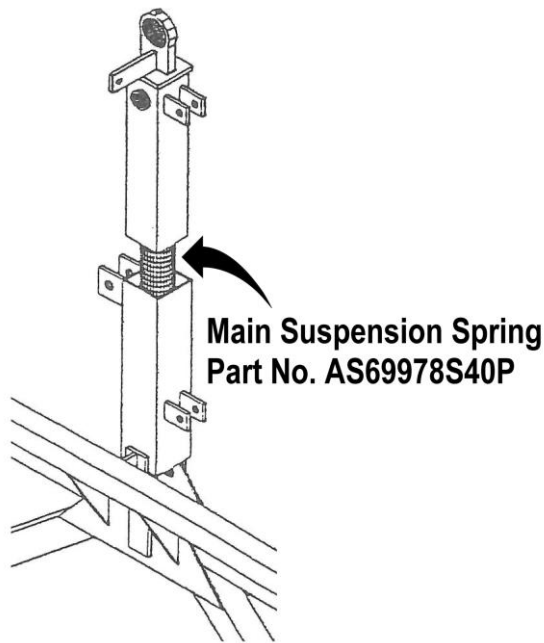

STANDARD BOOM FRAME – CENTER SECTION

McCONNEL

Module(s):

REF.	QTY.	PART No.	DESCRIPTION
STANDARD BOOM CENTER FRAME			
1	1	AS70042S40P	BARE BACK FRAME
2	1	AS70051S40P	RPA NEARSIDE INNER SECTION
3	1	AS70054S40P	RPA OFFSIDE INNER SECTION
4	12	M16LN	NYLOC NUT
5	4	-	WASHER
6	4	AS69979S40P	ANTI-YAW COMPRESSION SPRING
7	4	AS70004S40P	SPACER SLEEVE
8	4	AS70001S40P	THREADED ROD
9	4	AS70003S40P	SPACER SLEEVE
10	2	AS69997S40P	CHAIN
11	2	AS69975S40P	LEVELLING SPRING
12	2	LQP-PO-000-537	D-SHACKLE
13	4	M10FN	NUT
14	4	M10W	WASHER
15	2	M10X45HB	BOLT
16	2	AS70000S40P	PLASTIC ANTI-YAW WEAR STRIP
17	2	AS69954S40P	ANTI-YAW WEAR STRIP
18	16	AB70540X00P	WASHER
19	6	M14X45HB	BOLT
20	2	M20X130HB	BOLT
21	74	AB70570X00P	WASHER
22	4	AB70574X00P	BOLT
23	14	AB70567X00P	NYLOC NUT
24	1	AS70036S40P	MAIN HINGE PIVOT ASSEMBLY - LH
25	1	AS70035S40P	MAIN HINGE PIVOT ASSEMBLY - RH
26	2	AS70015S40P	INNER FOLD RAM
	1	AS70018S40P	FOLD RAM PISTON ROD
	1	AS70016S40P	FOLD RAM SEAL KIT
27	2	AS70028S40P	SCREW ON RAM ENDS (LX & RPA)