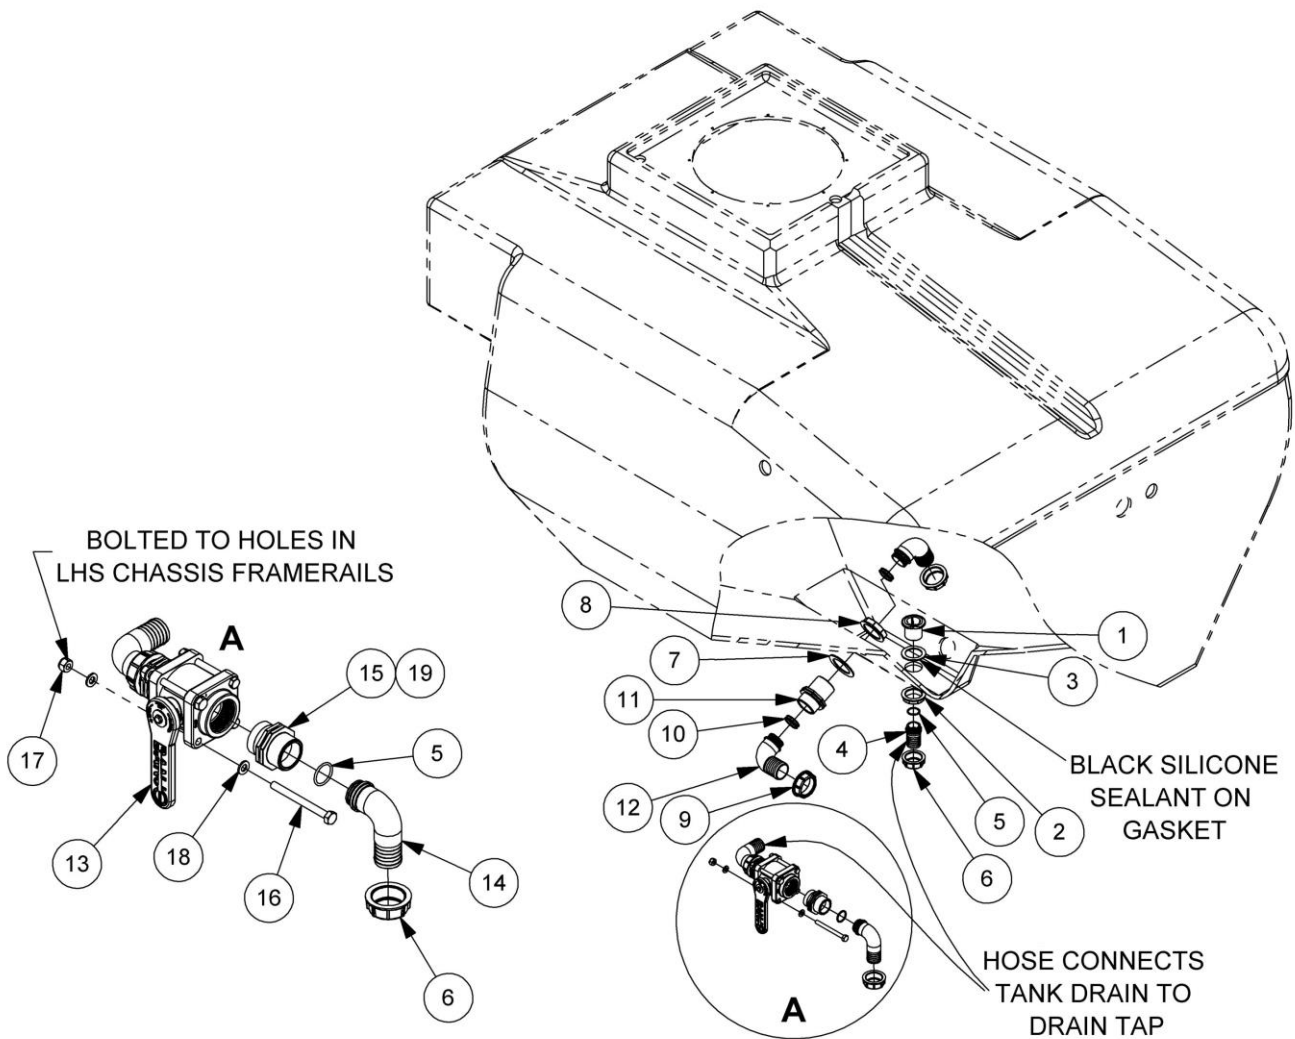

TANK DRAIN KIT

Module(s): AS67822S20K

McCONNEL

REF.	QTY.	PART No.	DESCRIPTION
		AS67822S20K	TANK DRAIN KIT
1	1	AS72054S30P	TANK OUTLET
2	1	AS72048S30P	BACK NUT
3	1	AS72076S30P	GASKET
4	1	AS68477S30P	HOSETAIL
5	3	AS72072S30P	O-RING
6	3	AS72043S30P	FLY NUT
7	1	AS72077S30P	GASKET
8	1	AS72049S30P	BACK NUT
9	2	AS72044S30P	FLY NUT
10	4	AS72073S30P	O-RING
11	1	AS72065S30P	BULKHEAD NIPPLE
12	2	AS72035S30P	HOSETAIL 90°
13	1	AS72133S30P	BANJO TAP (BOLTED TYPE)
14	2	AS72034S30P	HOSETAIL 90°
15	2	AS68534S30P	MALE EQUAL NIPPLE
16	2	M10X110HB	BOLT
17	2	M10LN	NYLOC NUT
18	4	AB72224X00P	FLAT WASHER
19	as req.	CC-YPTFE	PTFE TAPE