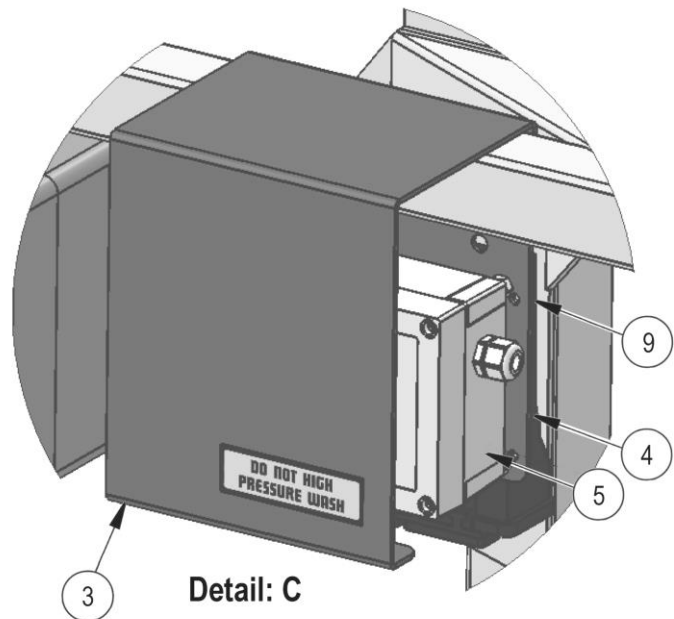

Module(s):

Detail: A

Detail: B

Detail: C

Module(s):

REF.	QTY.	PART No.	DESCRIPTION
CENTER FRAME CONTROL ACCESSORIES			
1	1	AS66608S40A	12/24m COMPLETE BOOM ASSEMBLY
2	1	AS01628S00C	SPOOL COVER
3	1	AS66025N85C	TEEJET AEROS COVER
4	1	AS66036N86P	[AEROS 9040 - JOB COMPUTER AEROS 9040 - ISOBUS
5			
6	1	HYD481	4 STATION HYDRAULIC MANIFOLD Builds ► 04/18
	1	AS68210T30P	4 STATION HYDRAULIC MANIFOLD Builds 04/18 ►
	opt.	HYD482	* 6 STATION HYDRAULIC MANIFOLD Builds ► 04/18
	opt.	AS68209T30P	* 6 STATION HYDRAULIC MANIFOLD Builds 04/18 ►
7	1	AS66626L90K	BASIC SPRAY SECTION CONTROL BOX
8	1	AS01856S10C	SPOOL VALVE MOUNTING PLATE
9	1	AS66011N85A	TEEJET AEROS HOUSING PLATE
10	1	AS66636S30K	MASTER VALVE ASSEMBLY
11	1	AS01621S00A	CROSS MOUNTING BRACKET
12	1	AS67063S60P	REVERSING CAMERA
13	1	CHYD-KEL-MANIFOLD	HYDRAULIC MANIFOLD
14	opt.	AS68181S40KM	RPA VARIABLE GEOMETRY KIT <i>(not illustrated)</i>