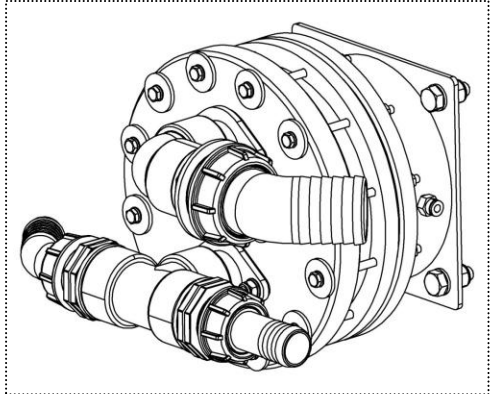

BOLT TO WELDNUT
IN FRAME

Seal Kit: AS71037S20P