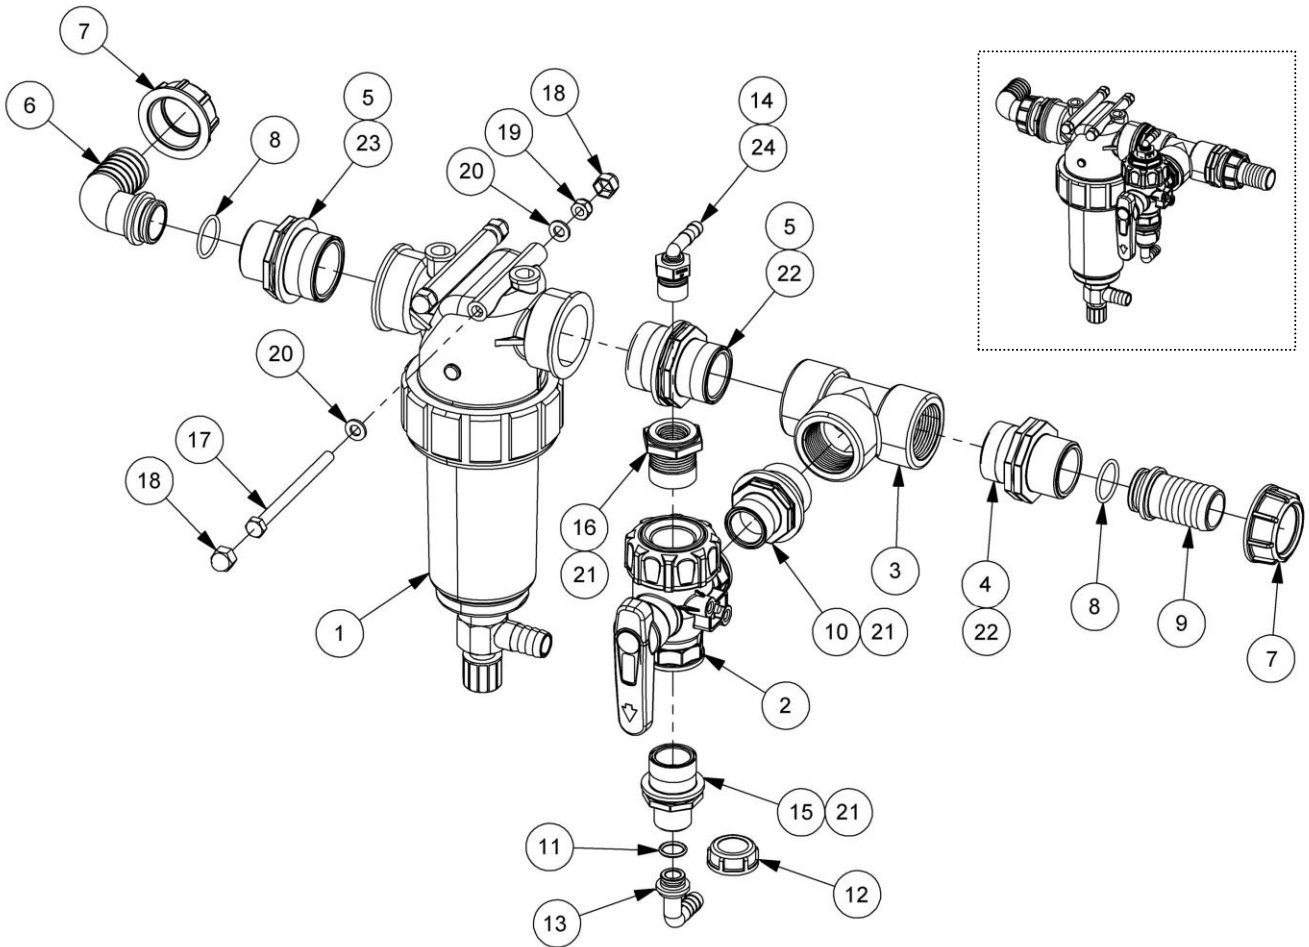

PRESSURE FILTER KIT

McCONNEL

Module(s): AS66801S30A

REF.	QTY.	PART No.	DESCRIPTION
		AS66801S30A	PRESSURE FILTER KIT
1	1	AS72203S30P	PRESSURE FILTER
2	1	AS72216S30P	3 WAY TAP
3	1	AS72131S30P	FEMALE TEE
4	1	AS72061S30P	MALE EQUAL NIPPLE
5	2	AS72058S30P	MALE - MALE REDUCER
6	1	AS72033S30P	HOSETAIL 90°
7	2	AS72042S30P	FLY NUT
8	2	AS72071S30P	O-RING
9	1	AS72023S30P	HOSETAIL
10	1	AS72057S30P	MALE - MALE REDUCER
11	1	AS72069S30P	O-RING
12	1	AS72040S30P	FLY NUT
13	1	AS72028S30P	HOSETAIL 90°
14	1	AS69190S30P	HOSETAIL 90°
15	1	AS72056S30P	MALE - MALE REDUCER
16	1	AS69266S30P	MALE - FEMALE REDUCING BUSH
17	2	AB72251X00P	BOLT
18	4	M8BC	BLACK COVER CAP
19	2	MD65335X20S	NYLOC NUT
20	4	AB72250X00P	FLAT WASHER
21	as req.	CC-YPTFE	PTFE TAPE