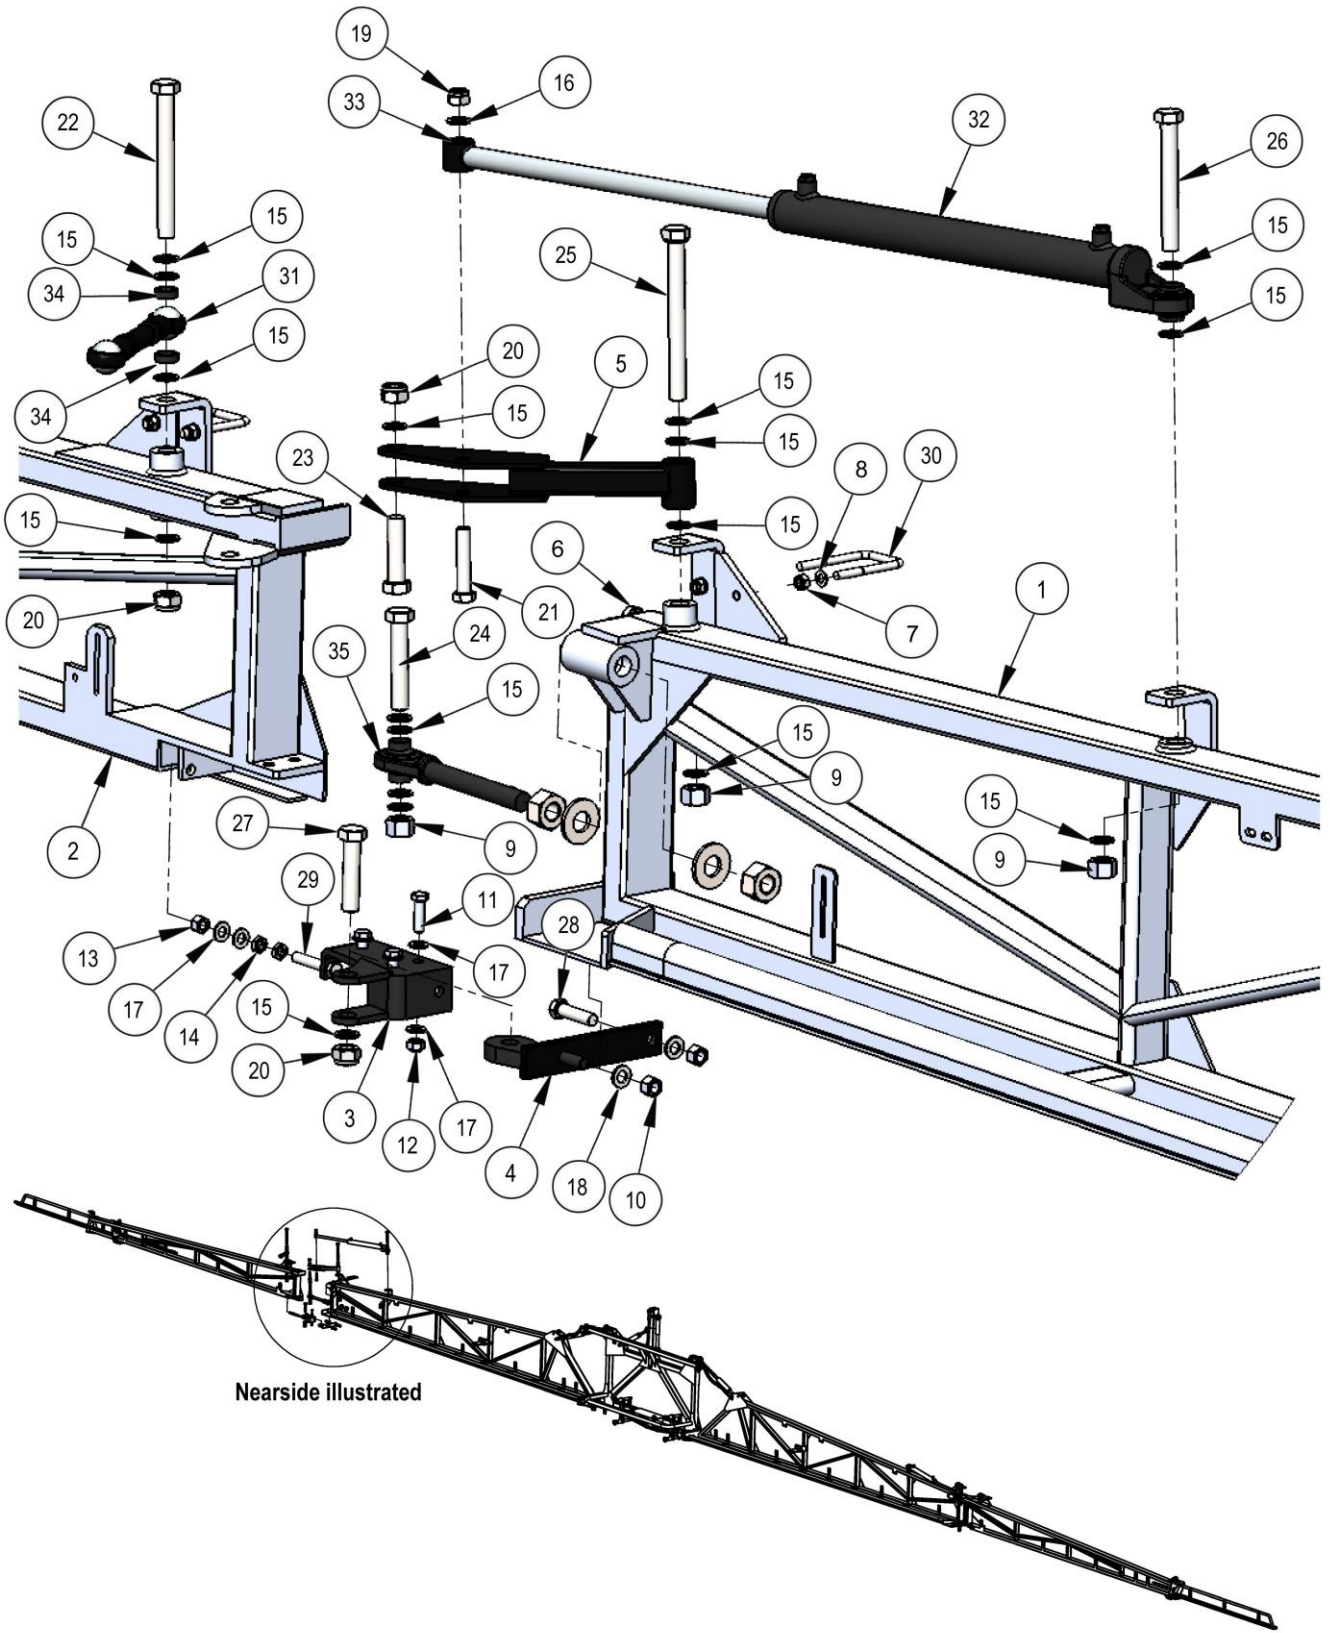

STANDARD BOOM FRAME – INNER SECTION

McCONEL

Module(s):

STANDARD BOOM FRAME – INNER SECTION

McCONNEL

Module(s):

REF.	QTY.	PART No.	DESCRIPTION
			STANDARD BOOM INNER FRAMES - N/S (LH)
			STANDARD BOOM INNER FRAMES - O/S (RH)
1	1	AS70051S40P	RPA NEAR SIDE INNER SECTION
	1	AS70054S40P	RPA OFFSIDE INNER SECTION
2	1	AS70052S40P	RPA NEAR SIDE OUTER SECTION
	1	AS70055S40P	RPA OFFSIDE OUTER SECTION
3	1	AS77090S40P	NEAR SIDE ADJUSTABLE LOWER HINGE BRKT
		AS77095S40P	OFFSIDE ADJUSTABLE LOWER HINGE BRKT
4	2	AS70024S40P	LOWER INNER FOLD BALL JOINT
5	2	AS77091S40P	NEAR SIDE FOLD ARM
		AS77096S40P	OFFSIDE FOLD ARM
6	2	AS77092S40P	NEAR SIDE BREAKBACK STOP KIT
		AS77097S40P	OFFSIDE BREAKBACK STOP KIT
7	16	AB70567X00P	NYLOC NUT
8	8	AB69369X00P	WASHER
9	6	M20FN	NUT
10	4	AP70536X00P	HEX NUT
11	8	M12X40HB	BOLT
12	8	M12LN	NYLOC NUT
13	2	AB70520X00P	HEX NUT
14	4	-	HEX NUT
15	74	AB70570X00P	WASHER
16	12	M16W	WASHER
17	16	M12W	WASHER
18	16	AB70540X00P	WASHER
19	12	M16LN	NYLOC NUT
20	14	AB70567X00P	NYLOC NUT
21	4	M16X80HB	BOLT
22	2	AB70577X00P	BOLT
23	2	AB70578X00P	BOLT
24	2	AB70572X00P	BOLT
25	2	M20X200HB	BOLT
26	2	M20X160HB	BOLT
27	2	AB70580X00P	BOLT
28	2	AB70546X00P	BOLT
29	2	M20X70HB	BOLT
30	4	AS72164X00P	SQUARE U-BOLT
31	2	AS77093S40P	DOUBLE BALL JOINT KIT
32	2	AS69968S40P	OUTER FOLD RAM
	1	AS69967S40P	FOLD RAM PISTON
	1	AS69970S40P	FOLD RAM SEAL KIT
33	2	AS72426S40P	BUSH
34	4	AS77094S40P	SPACER
35	2	AS69973S40P	ROD END BALL JOINT