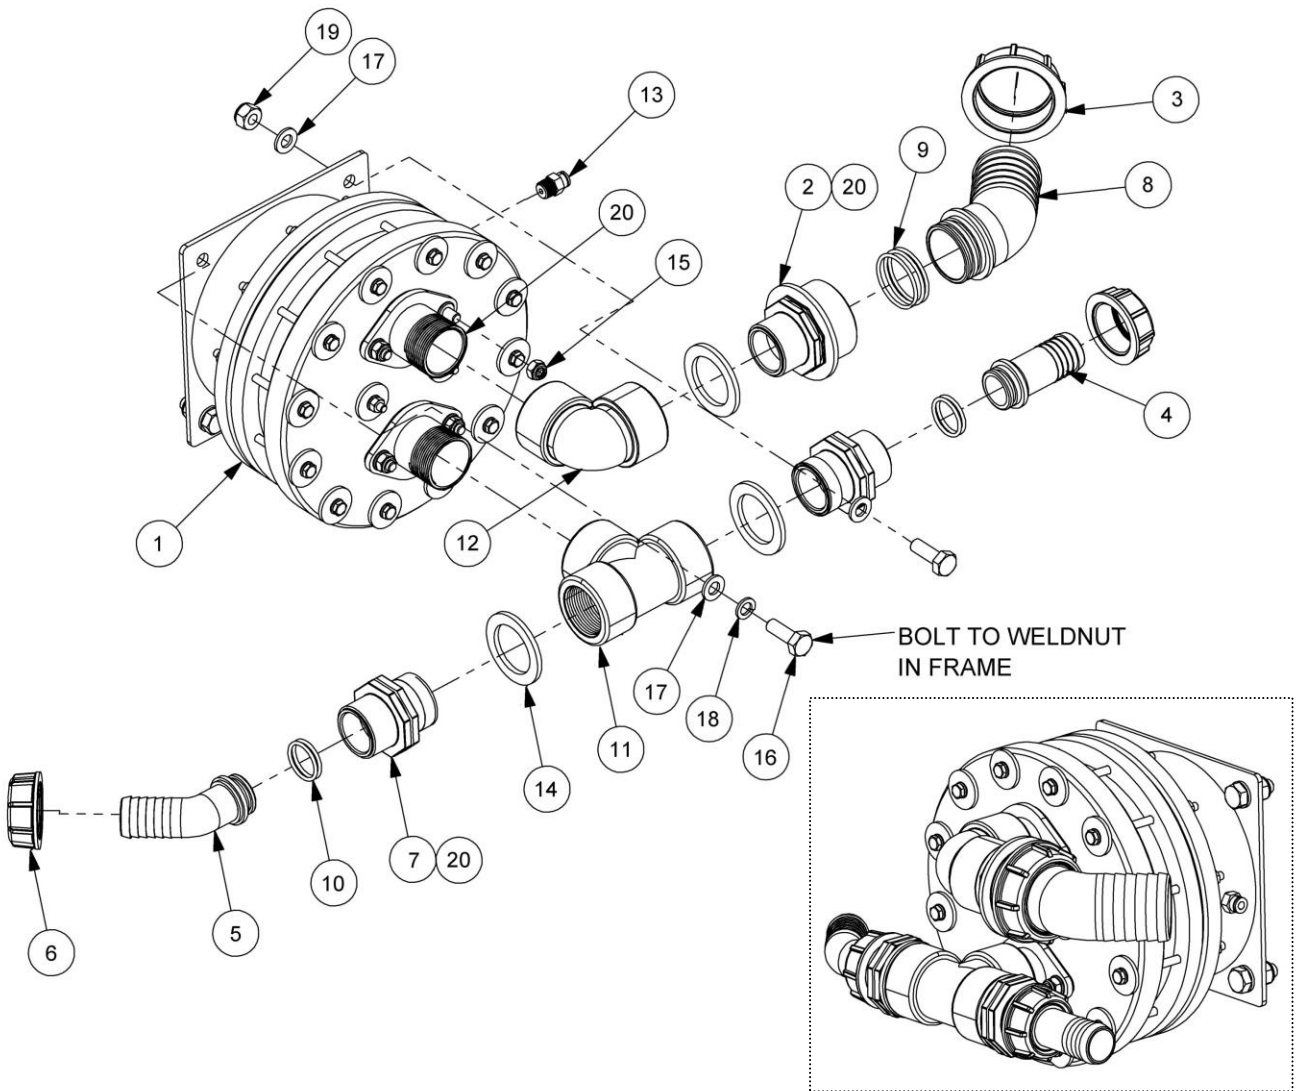

RAMSAY KIT

Module(s): AS67812S20K

McCONNEL