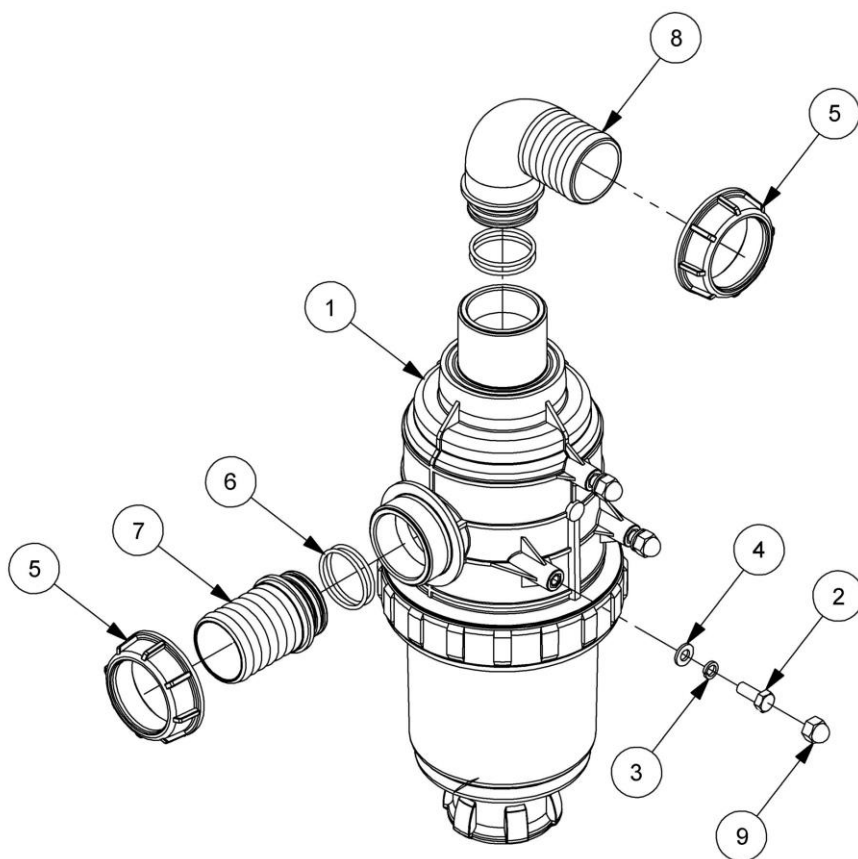

SUCTION FILTER KIT

Module(s): AS67813S30K

McCONNEL

REF.	QTY.	PART No.	DESCRIPTION
		AS67813S30K	SUCTION FILTER KIT
1	1	AS72212S30P	SUCTION FILTER WITH SHUT OFF
2	3	M8X20SS	SETSCREW
3	3	M8SW	SPRING WASHER
4	3	M8W	FLAT WASHER
5	2	AS72044S30P	FLY NUT
6	4	AS72073S30P	O-RING
7	1	AS72024S30P	HOSETAIL
8	1	AS72035S30P	HOSETAIL 90°
9	3	M8BC	BLACK COVER CAP