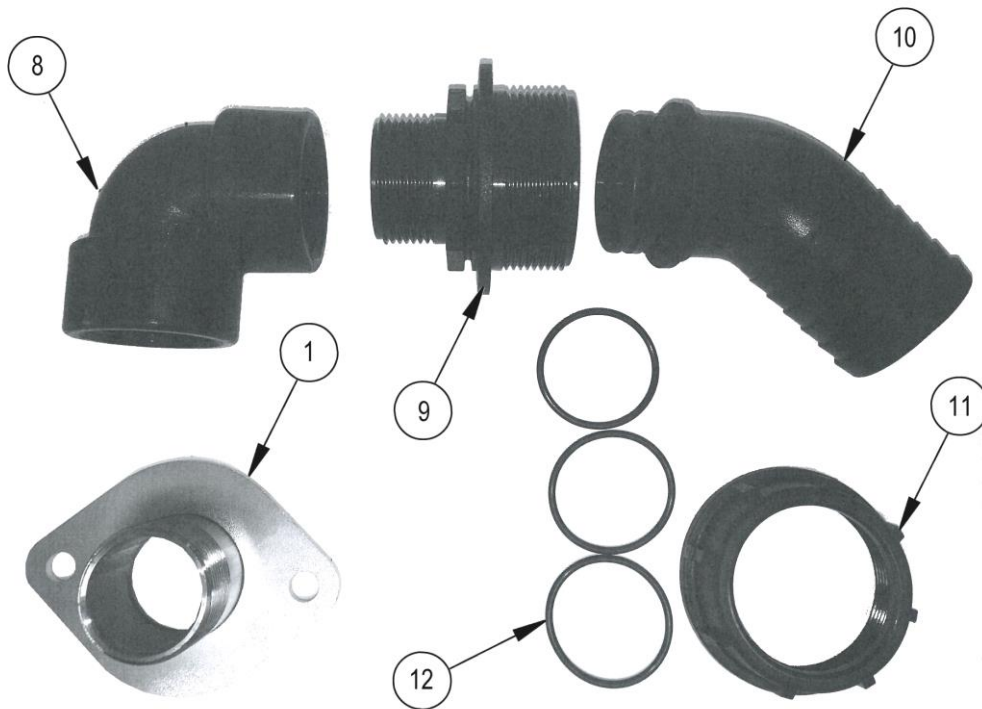

MASTER CONTROL VALVE

Module(s): AS72366S30P

McCONEL

MASTER CONTROL VALVE

Module(s): AS72366S30P

REF.	QTY.	PART No.	DESCRIPTION
		AS72366S30P	MASTER CONTROL VALVE
1	1	AS71587S20P	MASTER MOTOR (SHUT OFF EC) 25 RPM
2	1	-	RETAINING CLIP
3	1	-	BASIC VALVE SUB-ASSEMBLY
4	2	-	HEX HEAD CAP SCREW
5	5	-	MOTOR ADAPTOR
6	1	<i>Seal kit item</i>	THRUST WASHER
7	1	-	STEM (3-WAY)
8	2	<i>Seal kit item</i>	O-RING
9	1	-	VALVE BODY
10	2	-	LOCKNUT
11	1	AS71674S20P	BALL VALVE (3-WAY)
12	2	<i>Seal kit item</i>	O-RING
13	2	<i>Seal kit item</i>	SEAL
14	2	<i>Seal kit item</i>	O-RING
15	2	-	END CAP
16	4	-	HEX HEAD CAP SCREW
17	4	-	WASHER
18	4	-	HEX NUT
		AS71645S30P	SEAL KIT

RAMSAY KIT

Module(s): AS67812S20K

McCONNEL

BOLT TO WELDNUT
IN FRAME

Seal Kit: AS71037S20P

Module(s): AS67812S20K

REF.	QTY.	PART No.	DESCRIPTION
		AS67812S20K	RAMSAY KIT
1	1	AS67052S20P	RAMSAY PRESSURE VALVE CONTROLLER
2	1	AS72059S30P	MALE - MALE REDUCER
3	1	AS72044S30P	FLY NUT
4	1	AS72022S30P	HOSETAIL
5	1	AS72036S30P	HOSETAIL (45°)
6	2	AS72042S30P	FLY NUT
7	2	AS72061S30P	MALE EQUAL NIPPLE
8	1	AS68492S30P	HOSETAIL (45°)
9	3	AS72073S30P	O-RING
10	4	AS72071S30P	O-RING
11	1	AS72131S30P	FEMALE TEE
12	1	AS72108S30P	FEMALE ELBOW
13	1	HYD591	PUSH FITTING
14	3	AS72075S30P	GASKET
15	4	M8LN	NYLOC NUT
16	4	M10X30SS	SETSCREW
17	7	M10W	FLAT WASHER
18	1	M10SW	SPRING WASHER
19	3	M10LN	NYLOC NUT
20	<i>as req.</i>	CC-YPTFE	PTFE TAPE
		AS71037S20P	SEAL KIT

Module(s):

Module(s):

REF.	QTY.	PART No.	DESCRIPTION
			RAMSAY UNIT FITTINGS
1	2	AS71028S20P	OVAL FLANGED SPIGOT
2	1	AS72036S30P	30MM HOSE TAIL (45°)
3	2	AS72061S30P	CONNECTION
4	1	AS72131S30P	FEMALE TEE
5	1	AS72022S30P	30MM HOSE TAIL (STRAIGHT)
6	2	AS72042S30P	FLY NUT
7	4	AS72071S30P	O-RING (HOSE TAIL)
8	1	AS72108S30P	ELBOW F-F
9	1	AS72059S30P	REDUCER M-M
10	1	AS68492S30P	50MM HOSE TAIL (45°)
11	1	AS72044S30P	FLY NUT
12	3	AS72073S30P	O-RING (HOSE TAIL)