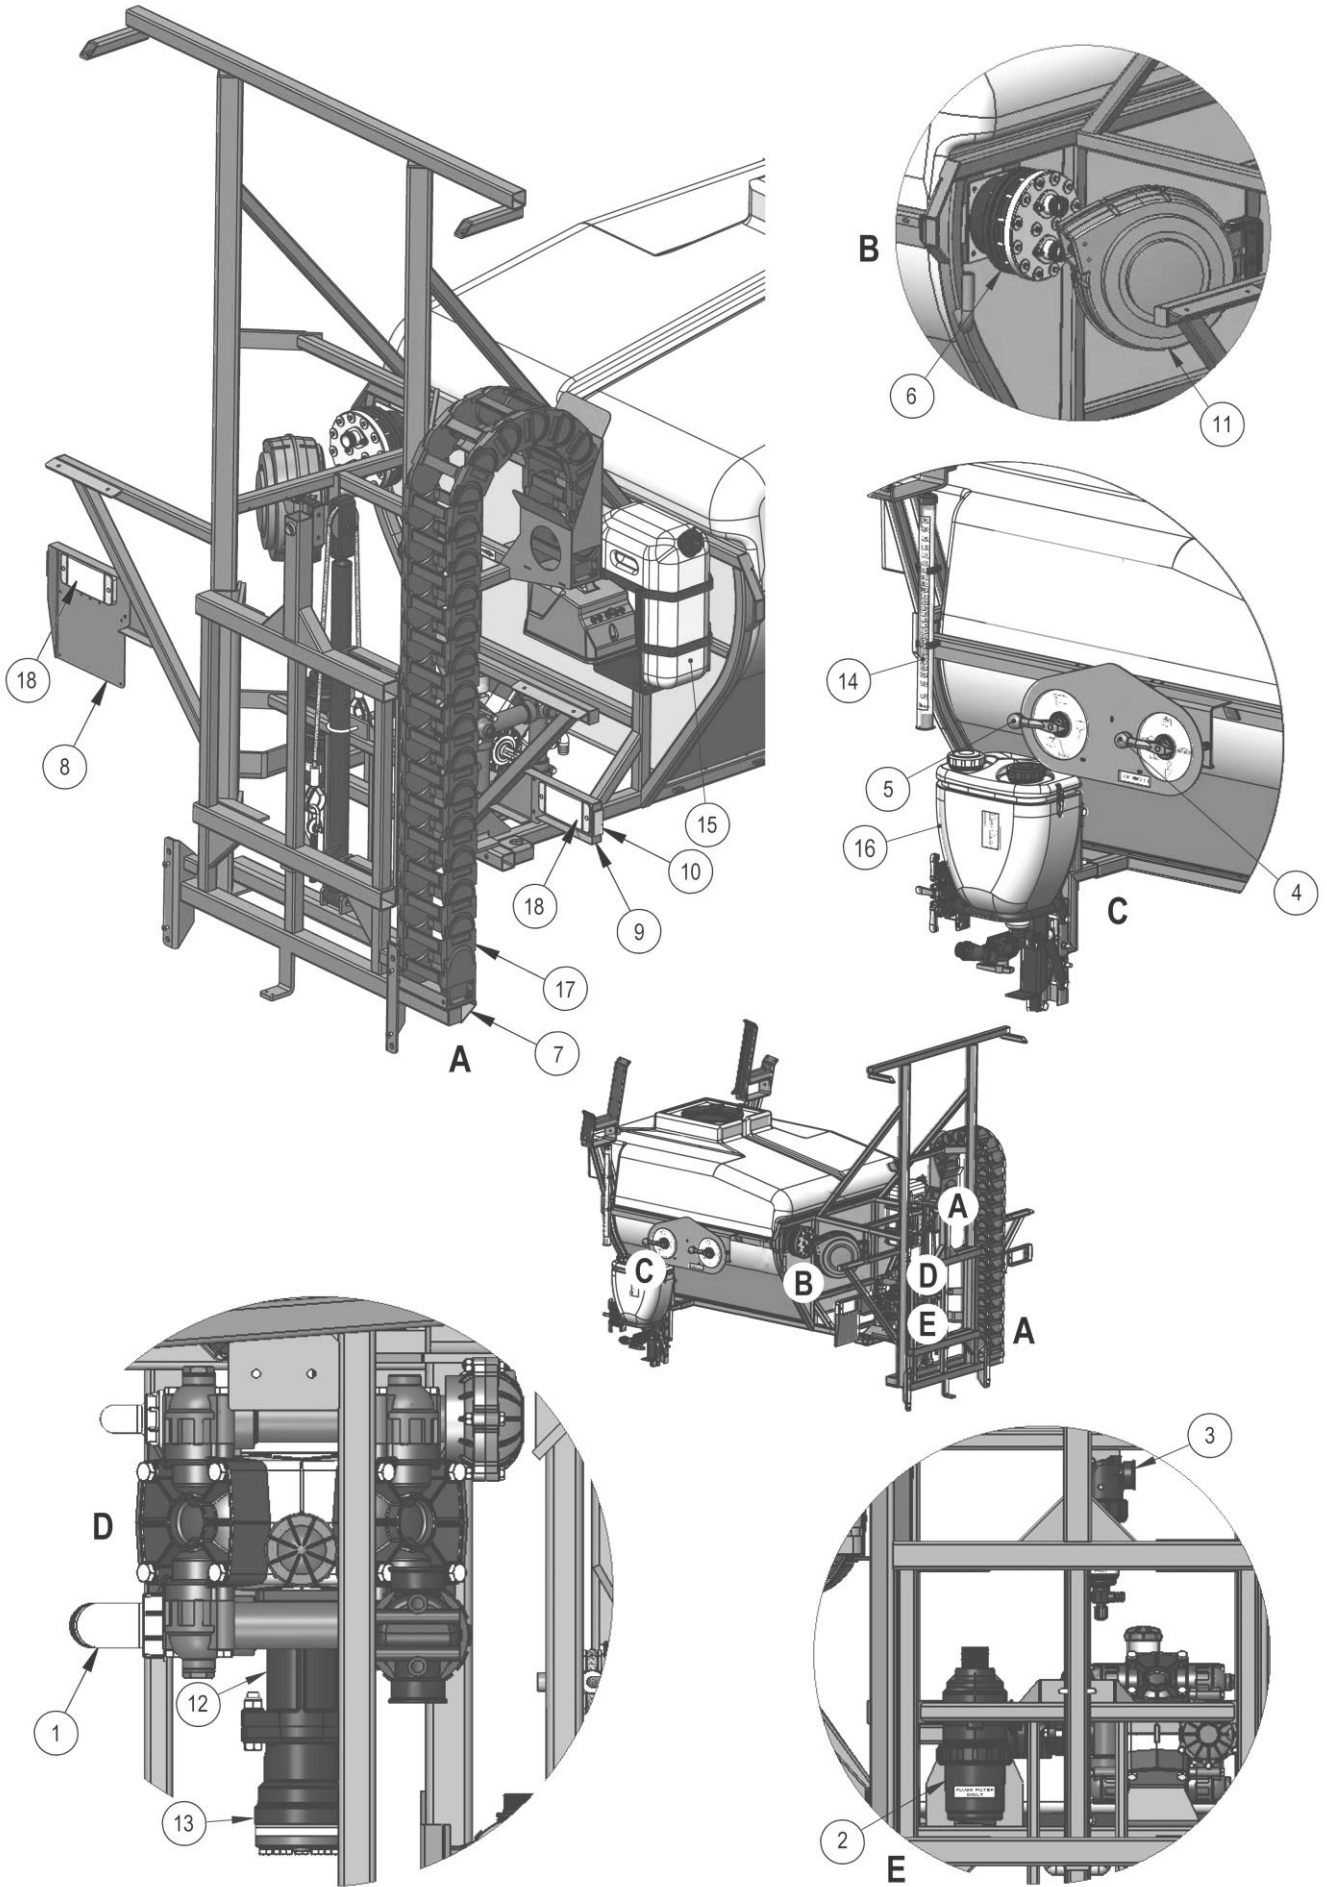

SPRAYER DEMOUNT UNIT

McCONEL

Module(s):

SPRAYER DEMOUNT UNIT

McCONNEL

Module(s):

REF.	QTY.	PART No.	DESCRIPTION
			SPRAYER DEMOUNT UNIT
1	1	AS68227S20P	4 CYLINDER PUMP
	<i>opt.</i>	AS68185S20P	5 CYLINDER PUMP
2	1	AS72212S30P	2" SUCTION FILTER WITH SHUT OFF
3	1	AS72203S30P	1-1/2" FEMALE PORT PRESSURE
4	1	AS72007S30P	HIGH PRESSURE VALVE 5-WAY 1-1/4"
5	1	AS72006S30P	2" - 5 WAY CONTROL VALVE (SUCTION)
6	1	AS67052S20P	1-1/4" C900 RAMSAY
7	1	AB2500S-DWG1315	HOSE TRACK BRACKET
8	1	AS66660E20A	REAR LAMP BRACKET (LED) N/S LH
9	1	AS66659E20A	REAR LAMP BRACKET (LED) O/S RH
10	1	A B72393N00P	AUTO REFLECTOR - AMBER
11	1	AS67054S30P	SPRAYER SMT DEMOUNT HOSE
12	1	AB72176T30P	HYDRAULIC DRIVE KIT
13	1	AB72158T30P	HYDRAULIC MOTOR 50cc
14	1	AS72172S30P	DRY SIGHT GAUGE KIT
15	<i>opt.</i>	AB72380N00P	TRAILLINE FOAM MARKER - 24M
16	1	AS72165S50P	35 LT MIXER HOPPER (YELLOW)
	<i>opt.</i>	AS68225S50P	35 LT S/S INDUCTION HOPPER - SINGLE CAN WASH
	<i>opt.</i>	AS68219S50P	35 LT S/S INDUCTION HOPPER - TWIN CAN WASH
	<i>opt.</i>	AS66883S50A	POWERED INDUCTION HOPPER (AIR ACTUATED)
17		XP955	E-CHAIN
18	2	A B66860N20P	LED REAR LIGHT