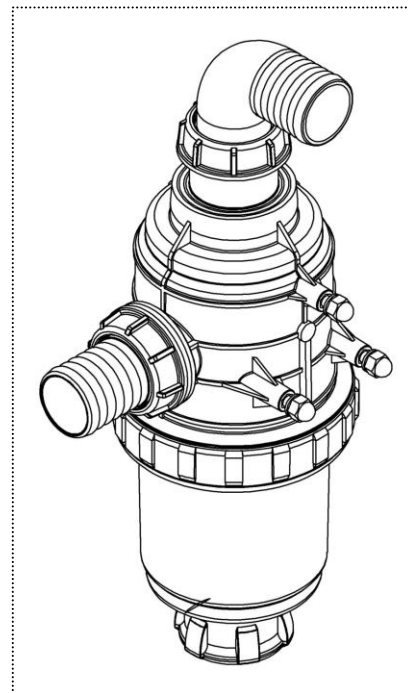

SUCTION FILTER KIT

Module(s): AS67813S30K

McCONNEL

REF.	QTY.	PART No.	DESCRIPTION
		AS67813S30K	SUCTION FILTER KIT
1	1	AS72212S30P	SUCTION FILTER WITH SHUT OFF
2	3	M8X20SS	SETSCREW
3	3	M8SW	SPRING WASHER
4	3	M8W	FLAT WASHER
5	2	AS72044S30P	FLY NUT
6	4	AS72073S30P	O-RING
7	1	AS72024S30P	HOSETAIL
8	1	AS72035S30P	HOSETAIL 90°
9	3	M8BC	BLACK COVER CAP