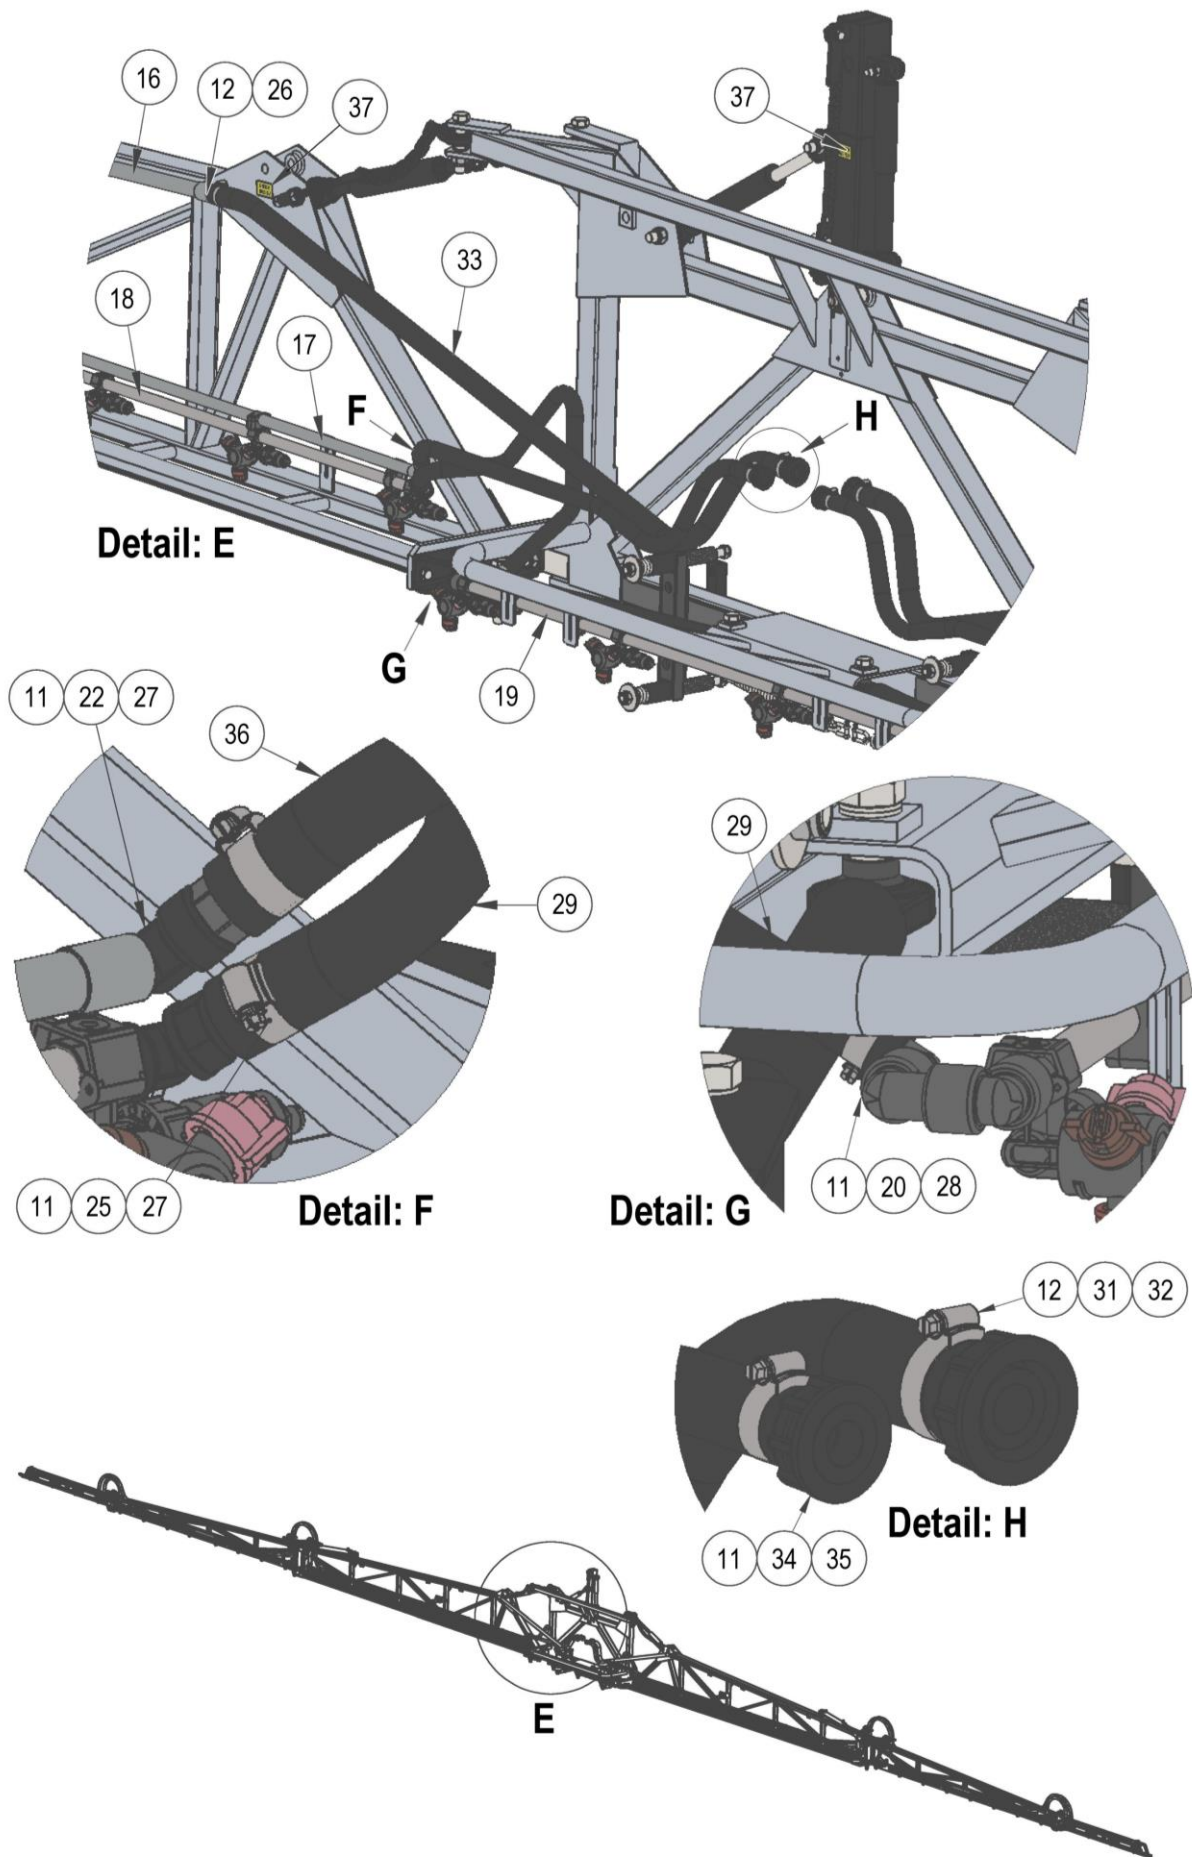

Module(s): AS66608S40A

Detail: C

Detail: D

Module(s): AS66608S40A

REF.	QTY.	PART No.	DESCRIPTION
		AS66608S40A	12/24M STD BOOM HOSES & PIPING
1	1	AS72189S30P	RPA 12-24MT ALI-BOOM KIT (SQUARE SECTION)
2	42	AS72201S30P	1/2" CLAMP (RECTANGULAR)
3	42	AS72200S30P	1/2" TOP CLAMP
4	0.3	HC305	3/4" HOSE
5	tbc	HC305	3/4" HOSE
6	0.8	HC305	3/4" HOSE
7	2.1	HC305	3/4" HOSE
8	1.5	HC305	3/4" HOSE
9	tbc	HC267	1" VACUPRESS HOSE
10	tbc	HC305	3/4" HOSE
11	32	HC030SS	JUBILEE CLIP
12	8	HC040SS	JUBILEE CLIP
13	6	SSF-0504H-500	1/2" X 4 HOLE SS LINE (10 MM HOLE) 1570mm
14	2	SSF-050RL-1200FF	1/2" RETURN LINE 1210mm F X F
15	2	SSF-050RL-3260FF	1/2" RETURN LINE 3260mm F X F
16	2	SSF-100RL-3780FF	1" RETURN LINE 3780MM F X F
17	2	SSF-050RL-4160FF	1/2" RETURN LINE 4160mm F X F
18	2	SSF-05010H-500	1/2" x 10 HOLE SS LINE 4570mm
19	1	SSF-0504H-500CF	1/2" CENTRE FEED 4 HOLE SS LINE 1570mm
20	12	AS72107S30P	1/2" FEMALE - 1/2" FEMALE ELBOW
21	6	AS72111S30P	1/2" MALE - 3/4" HOSETAIL 90 DEG
22	18	AS72112S30P	1/2" MALE - 3/4" HOSETAIL
23	4	AS72113S30P	3/4" MALE - 1" HOSETAIL
24	2	AS68498S30P	3/4" - 1/2" - 3/4" FEMALE TEE
25	6	AS72015S30P	1/2" FEMALE - 3/4" HOSETAIL ST
26	2	AS72117S30P	1" MALE - 1" HOSETAIL
27	4	AS72170S30P	HARDI - 1/2" 60° BEND
28	2	AS72127S30P	1/2" M X F STREET ELBOW
29	-	-	-
30	-	-	-
31	1	AS72021S30P	1-1/4" FLY - 1" HOSETAIL ST
32	2	AS72042S30P	1-1/4" FLY NUT
33	tbc	HC306	1" HOSE
34	2	AS72019S30P	1" FLY - 3/4" HOSETAIL ST
35	2	AS72041S30P	1" FLY NUT
36	tbc	HC305	3/4" HOSE
37	3	DECAL129	DECAL - GREASE WEEKLY