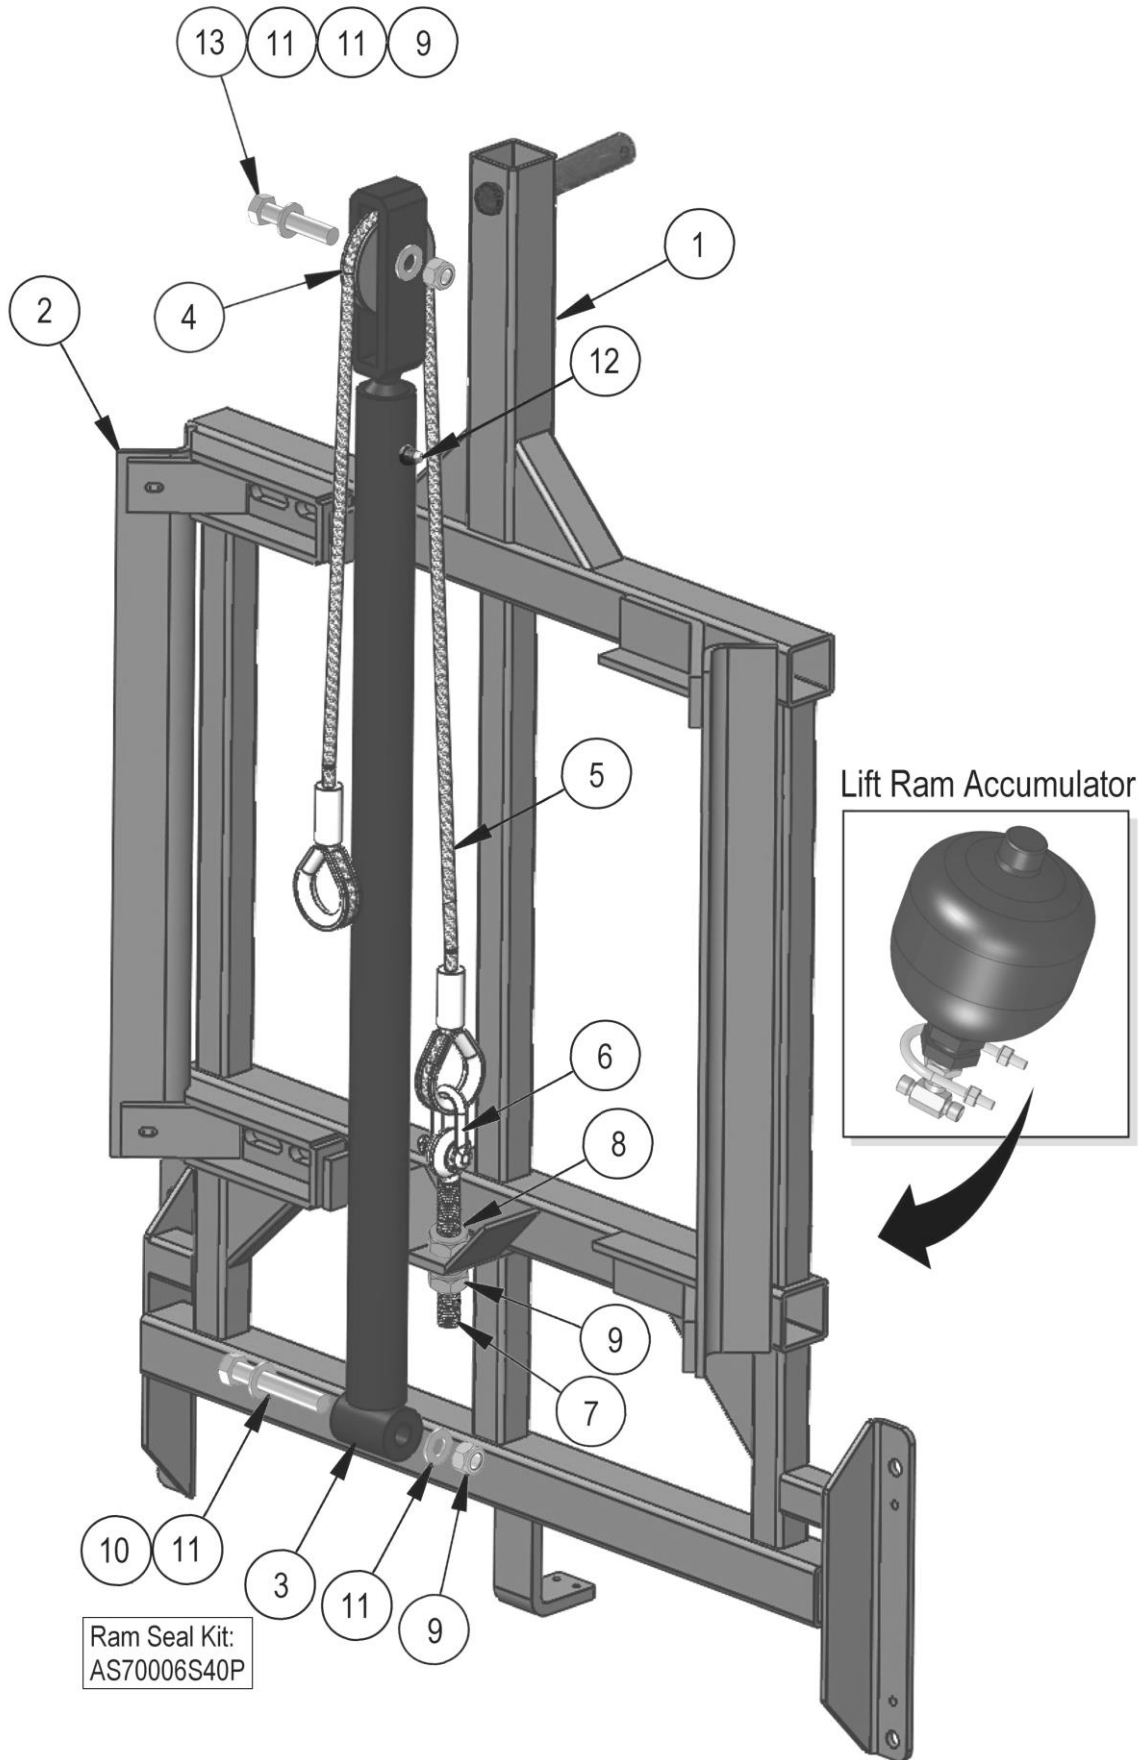

DRY SIGHT GAUGE KIT

McCONNEL

Module(s): AS67815S50K

REF.	QTY.	PART No.	DESCRIPTION
		AS67815S50K	DRY SIGHT GAUGE KIT
1	1	AS72053S30P	LOCK RING
2	1	AS72172S30P	DRY SIGHT GAUGE KIT
3	1	AS72173S30P	PULLEY ASSEMBLY
4	1	M6X20SS	BOLT
5	6	M6PW	PENNY WASHER
6	2	MD65161X10S	SELF-TAPPING SCREW

DRY SIGHT GAUGE KIT

McCONNEL

Module(s): AS72172S30C

REF.	QTY.	PART No.	DESCRIPTION
		AS72172S30C	DRY SIGHT GAUGE KIT
1	1	AS69687S30P	SIGHT TUBE A280 (740mm)
2	7	MD65161X10S	SELF-TAPPING SCREW
3	2	AS69604S30P	MARKER HALF SIGHT GAUGE
4	3	AS69605S30P	PIPE CLAMP
5	3	M6X20SS	SETSCREW
6	3	AB72240X00P	NYLOC NUT
7	1	AS69537S30P	FLY NUT
8	1	AS72172PT08	O RING
9	1	AS69529S30P	STAINLESS STEEL CABLE
10	2	AS69625S30P	SCREW

BACK FRAME ASSEMBLY

McCONNEL

Module(s):

Module(s):

REF.	QTY.	PART No.	DESCRIPTION
			BACK FRAME ASSEMBLY
1	1	AS67521S10S	CARRIAGE BACK FRAME
2	1	AS67525S10A	CARRIAGE GUIDE
3	1	AS70005S40P	HYDRAULIC RAM
	1	AS70006S40P	SEAL KIT FOR RAM AS70005S40P
4	1	AS69945S40P	LIFT PULLEY
5	1	AS69944S40P	LIFT CABLE
6	1	AB71521X00P	D SHACKLE
7	1	AS70009S40P	EYE BOLT
8	1	M20FN	NUT
9	3	AB70567X00P	LOCK NUT
10	1	M20X130HB	BOLT
11	4	AB70570X00P	WASHER
12	1	HYD128	RAM BREATHER
13	1	AB70580X00P	BOLT
14	1	AS72191S30P	ACCUMULATOR