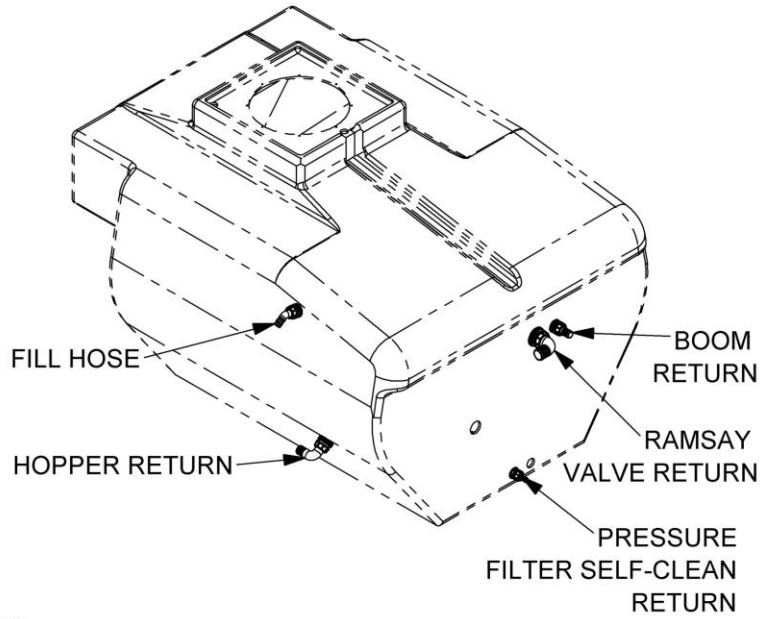

TANK FILL KIT

Module(s): AS74382S30P

McCONEL

BLACK SILICONE SEALANT ON GASKET

TANK FILL KIT

McCONNEL

Module(s): AS74382S30P

REF.	QTY.	PART No.	DESCRIPTION
		AS74382S30P	TANK FILL KIT
1	2	AS72072S30P	O-RING
2	1	AS72049S30P	BACK NUT
3	2	AS72033S30P	HOSETAIL 90°
4	2	AS72034S30P	HOSETAIL 90°
5	2	AS72035S30P	HOSETAIL 90°
6	1	AS72036S30P	HOSETAIL 45°
7	4	AS72042S30P	FLY NUT
8	2	AS72043S30P	FLY NUT
9	1	AS72046S30P	BACK NUT
10	1	AS72048S30P	BACK NUT
11	1	AS72052S30P	TANK OUTLET
12	1	AS72074S30P	GASKET
13	4	AS72071S30P	O-RING
14	2	AS72075S30P	GASKET
15	1	AS72076S30P	GASKET
16	2	AS72062S30P	MALE BULKHEAD NIPPLE
17	2	AS72044S30P	FLY NUT
18	4	AS72073S30P	O-RING
19	1	AS72063S30P	MALE BULKHEAD NIPPLE
20	1	AS72065S30P	MALE BULKHEAD NIPPLE
21	1	AS72023S30P	HOSETAIL
22	1	AS72077S30P	GASKET
23	2	AS72047S30P	BACK NUT
24	1	AS72019S30P	HOSETAIL
25	1	AS72070S30P	O-RING
26	1	AS72041S30P	FLY NUT