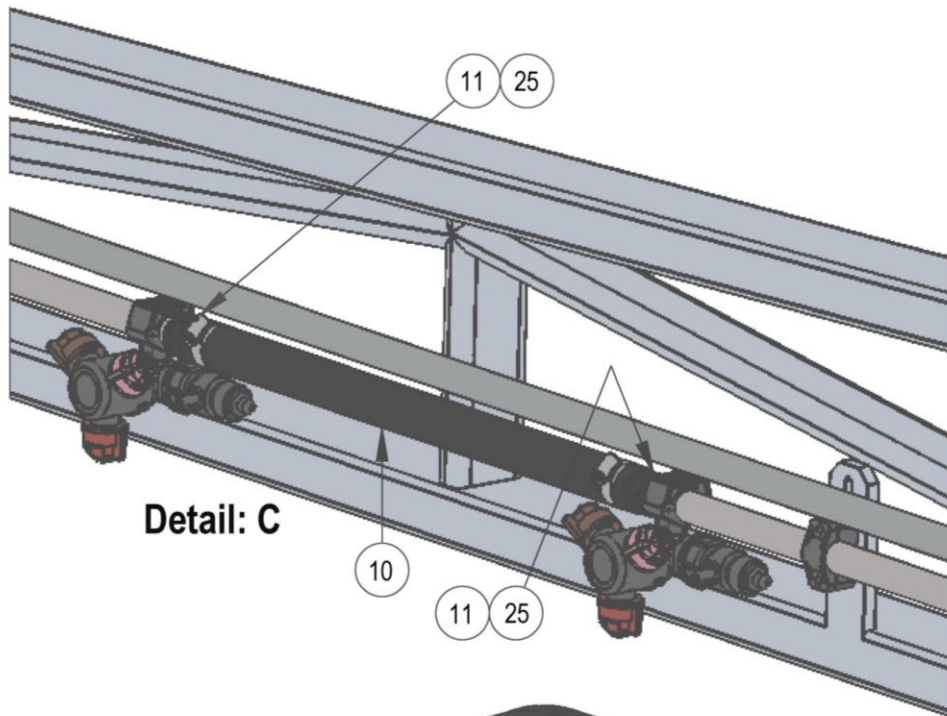

Module(s): AS66608S40A

Detail: C