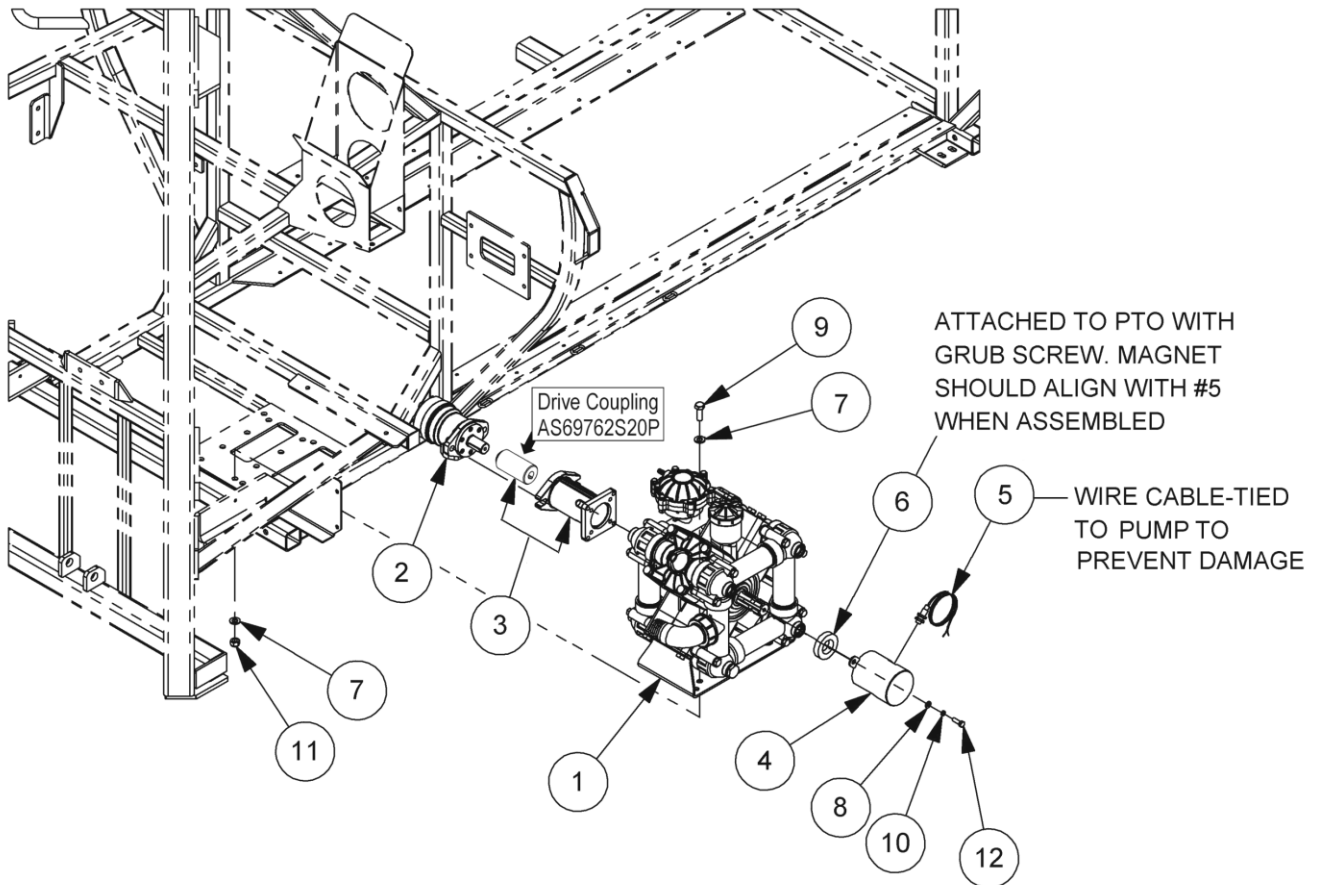

SPRAY PUMP FITTING KIT

McCONNEL

Module(s): AS67821S20K

REF.	QTY.	PART No.	DESCRIPTION
		AS67821S20K	SPRAY PUMP FITTING KIT
1	1	AS69850S20P	* 4 CYLINDER PUMP
	1	AS68185S20P	* 5 CYLINDER PUMP
2	1	AB72158T30P	HYDRAULIC MOTOR (50cc)
3	1	AB72176T30P	HYDRAULIC DRIVE KIT (Incl. Coupling)
	1	AS69762S20P	REPLACEMENT DRIVE COUPLING
4	1	MD63412T25A	PTO COVER
5	1	AB72304N00P	SHAFT SPEED SENSOR
6	1	AS71245S60P	PTO RING PUMP MAGNET
7	8	AB72228X00P	FLAT WASHER
8	2	AB72250X00P	FLAT WASHER
9	4	AB72230X00P	BOLT
10	2	AB70656X00P	SPRING WASHER
11	4	AB72227X00P	NYLOC NUT
12	2	M8X25SS-SS	BOLT

* Refer to pump assembly pages for component parts for these items