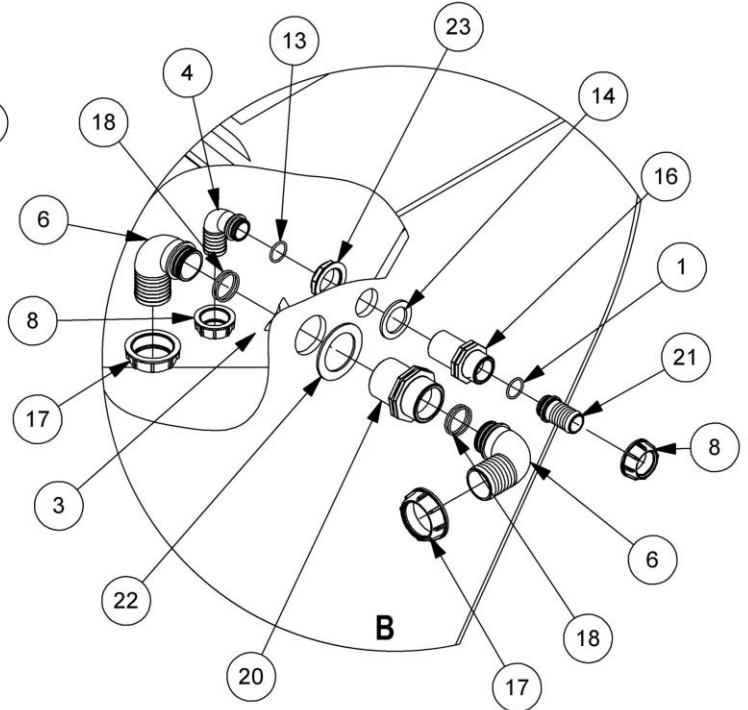

TANK FILL KIT

Module(s): AS74382S30P

McCONEL

BLACK SILICONE SEALANT ON GASKET

TANK FILL KIT

McCONNEL

Module(s): AS74382S30P

REF.	QTY.	PART No.	DESCRIPTION
		AS74382S30P	TANK FILL KIT
1	2	AS72072S30P	O-RING
2	1	AS72049S30P	BACK NUT
3	2	AS72033S30P	HOSETAIL 90°
4	2	AS72034S30P	HOSETAIL 90°
5	2	AS72035S30P	HOSETAIL 90°
6	1	AS72036S30P	HOSETAIL 45°
7	4	AS72042S30P	FLY NUT
8	2	AS72043S30P	FLY NUT
9	1	AS72046S30P	BACK NUT
10	1	AS72048S30P	BACK NUT
11	1	AS72052S30P	TANK OUTLET
12	1	AS72074S30P	GASKET
13	4	AS72071S30P	O-RING
14	2	AS72075S30P	GASKET
15	1	AS72076S30P	GASKET
16	2	AS72062S30P	MALE BULKHEAD NIPPLE
17	2	AS72044S30P	FLY NUT
18	4	AS72073S30P	O-RING
19	1	AS72063S30P	MALE BULKHEAD NIPPLE
20	1	AS72065S30P	MALE BULKHEAD NIPPLE
21	1	AS72023S30P	HOSETAIL
22	1	AS72077S30P	GASKET
23	2	AS72047S30P	BACK NUT
24	1	AS72019S30P	HOSETAIL
25	1	AS72070S30P	O-RING
26	1	AS72041S30P	FLY NUT