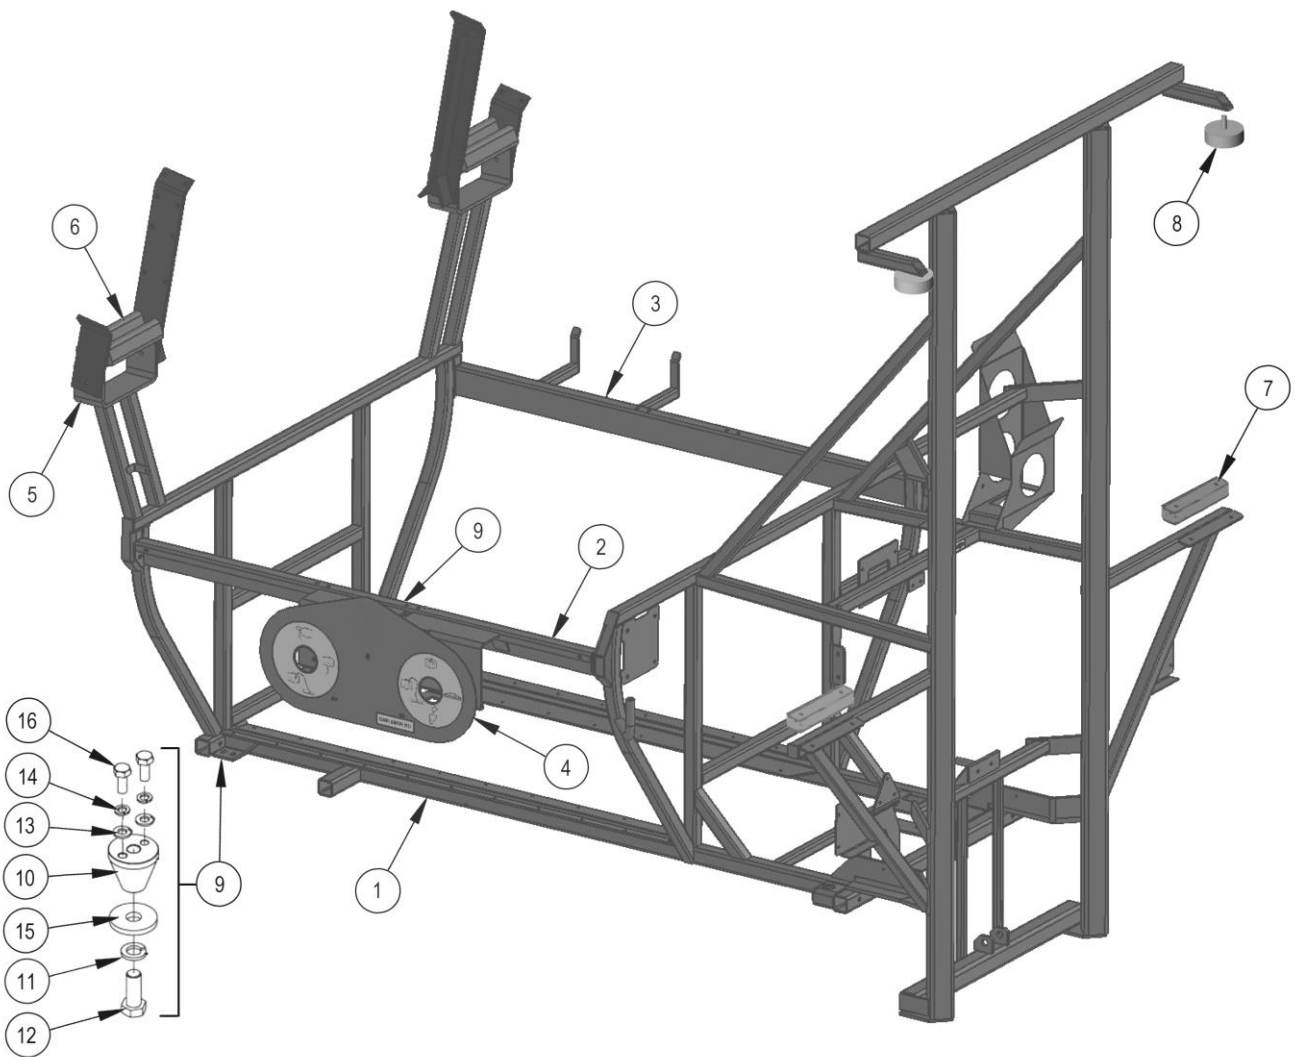

Publication 929
January 2019
Part No. 24214.29

McCONEl

AGRIBUGGY 2700

Demountable Sprayer Unit

16-24m Aluminium Booms

Parts Manual

CONTENTS

SPRAYER DEMOUNT UNIT	1
DEMOUNT FRAME ASSEMBLY	3
TANK ASSEMBLY	4
TANK FILL KIT	5
TANK DRAIN KIT	7
TANK INTERNAL HOSE KIT	8
DRY SIGHT GAUGE KITS	9
BACK FRAME ASSEMBLY	11
LIFT RAM ACCUMULATOR ASSEMBLY	13
CENTER FRAME CONTROL ACCESSORIES	15
SPRAYER VALVE KIT	17
STANDARD BOOM FRAME – OUTER SECTION	19
STANDARD BOOM FRAME – INNER SECTION	21
STANDARD BOOM FRAME – CENTER SECTION	23
MAIN HINGE PIVOT BRACKET KITS	25
BREAK BACK FOLDING PLATE KITS	26
PASSIVE SUSPENSION ASSEMBLY	27
ACTIVE SUSPENSION ASSEMBLY	28
HOSES & PIPING – STD. BOOM OUTER SECTION	29
HOSES & PIPING – STD. BOOM INNER SECTION	31
HOSES & PIPING – STD. BOOM CENTRE SECTION	33
HOSE KIT	36
MASTER CONTROL VALVE	37
RAMSAY KIT	39
RAMSAY UNIT - FITTINGS	41
PUMP ASSEMBLY (4 CYLINDER)	43
PUMP ASSEMBLY (5 CYLINDER)	47
SPRAY PUMP FITTING KIT	51
HOSE REEL KIT	52
PRESSURE FILTER KIT	53
SUCTION FILTER KIT	54
STANDARD INDUCTION HOPPER	55
INDUCTION HOPPER RINSE RING KIT	56
ENERGY CHAIN KIT	57
WHEEL CHOCK KIT	58
DEMOUNT SPRAYER DECAL KIT	59

Module(s):

REF.	QTY.	PART No.	DESCRIPTION
			DEMOUNT FRAME ASSEMBLY
1	1	AS02138S10A	DEMOUNT SPRAYER FRAME
2	1	AS01848S10A	TANK FRAME BRACE LH
3	1	AS01847S10A	TANK FRAME BRACE RH
4	1	AS01849S10C	VALVE COVER PLATE
5	2	LQP-PO-001-914	BOOM REST
6	4	LQP-PO-001-925	WEAR PAD (BOOM REST)
7	2	XP199	WEAR PAD
8	2	AB72383N00P	MAST BUMP STOP
9	2	AS75779S10P	MOUNTING KIT - <i>comprising of:</i>
10	2	AB01420B20C	DE-MOUNT CONE
11	2	AB70556X00P	SPRING WASHER
12	2	AB72234X00P	BOLT
13	4	AB72224X00P	FLAT WASHER
14	4	AB72223X00P	SPRING WASHER
15	2	AB01415B20C	CONE MOUNTING WASHER
16	4	AB72225X00P	BOLT