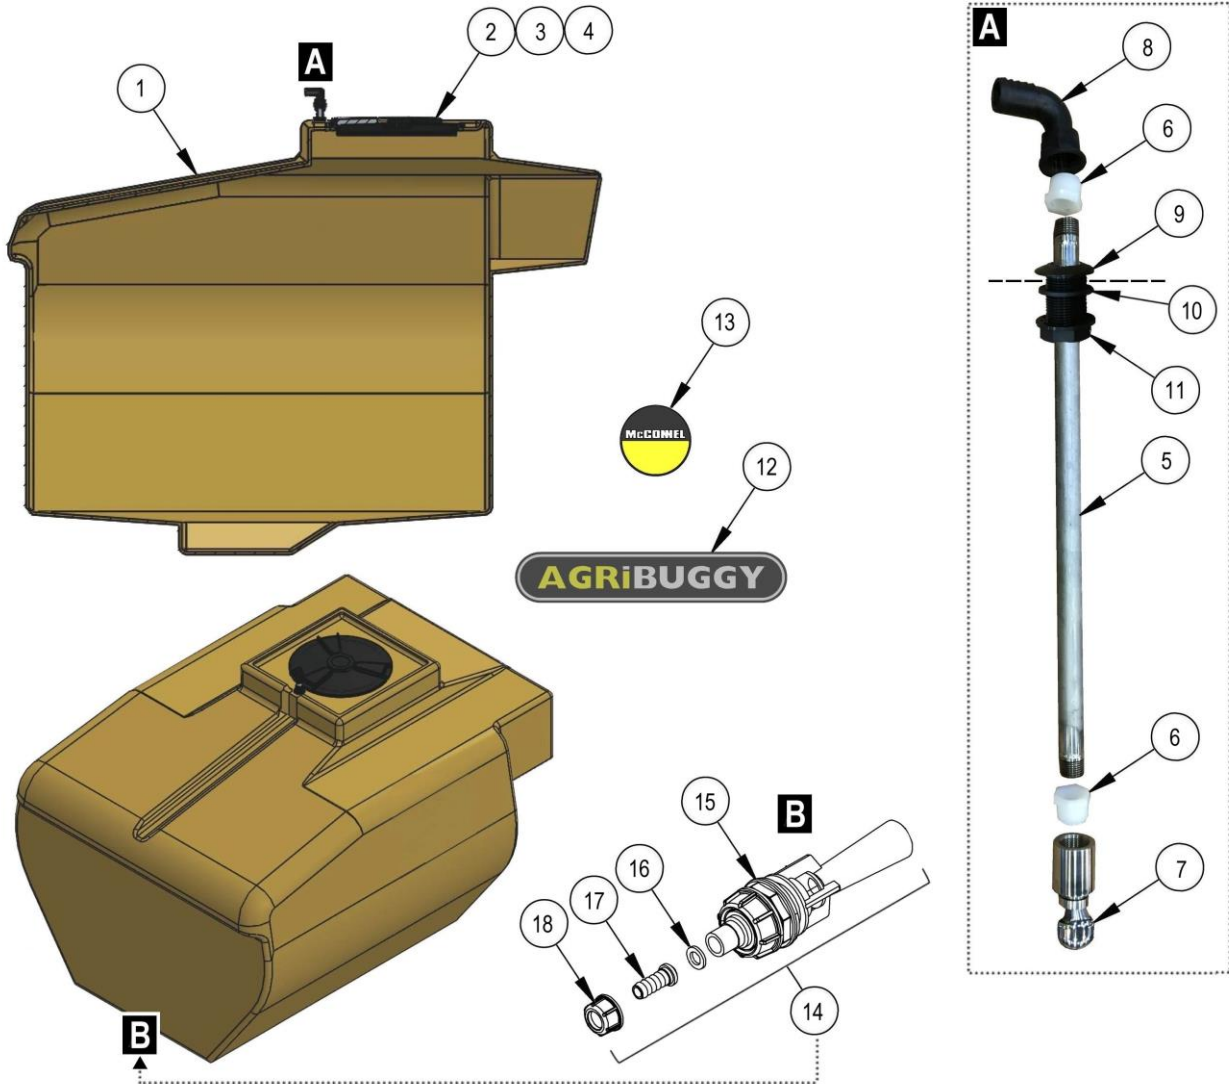

TANK ASSEMBLY

McCONNEL

Module(s):

REF.	QTY.	PART No.	DESCRIPTION
TANK ASSEMBLY			
1	1	TANK-FG2500	FIBREGLASS TANK (2500 LITRE)
2	1	AS72219S30P	LID c/w NECK RING
3	1	AS70484S30P	SEAL
4	1	AS68235S30P	FILTER BASKET
5	1	SSF-050TW-570	TANK WASH S/S TUBE
6	2	AS72124S30P	M-F REDUCING BUSH
7	1	AS72004S30P	TANK WASHING NOZZLE
8	1	AS72025S30P	FEMALE HOSE TAIL 90°
9	1	AS72046S30P	BACK NUT
10	1	AS72074S30P	GASKET
11	1	AS72052S30P	TANK FITTING
12	1	AB71970Z10P	DECAL - AGRIBUGGY
13	1	1290829	DECAL - McCONNEL ROUNDEL
14	12	AS74488S30P	AGITATION KIT
15	13	AS72102S30P	AGITATOR JET
16	14	AS72017S30P	HOSE TAIL
17	15	AS72078S30P	GASKET
18	16	AS72039S30P	FLY NUT