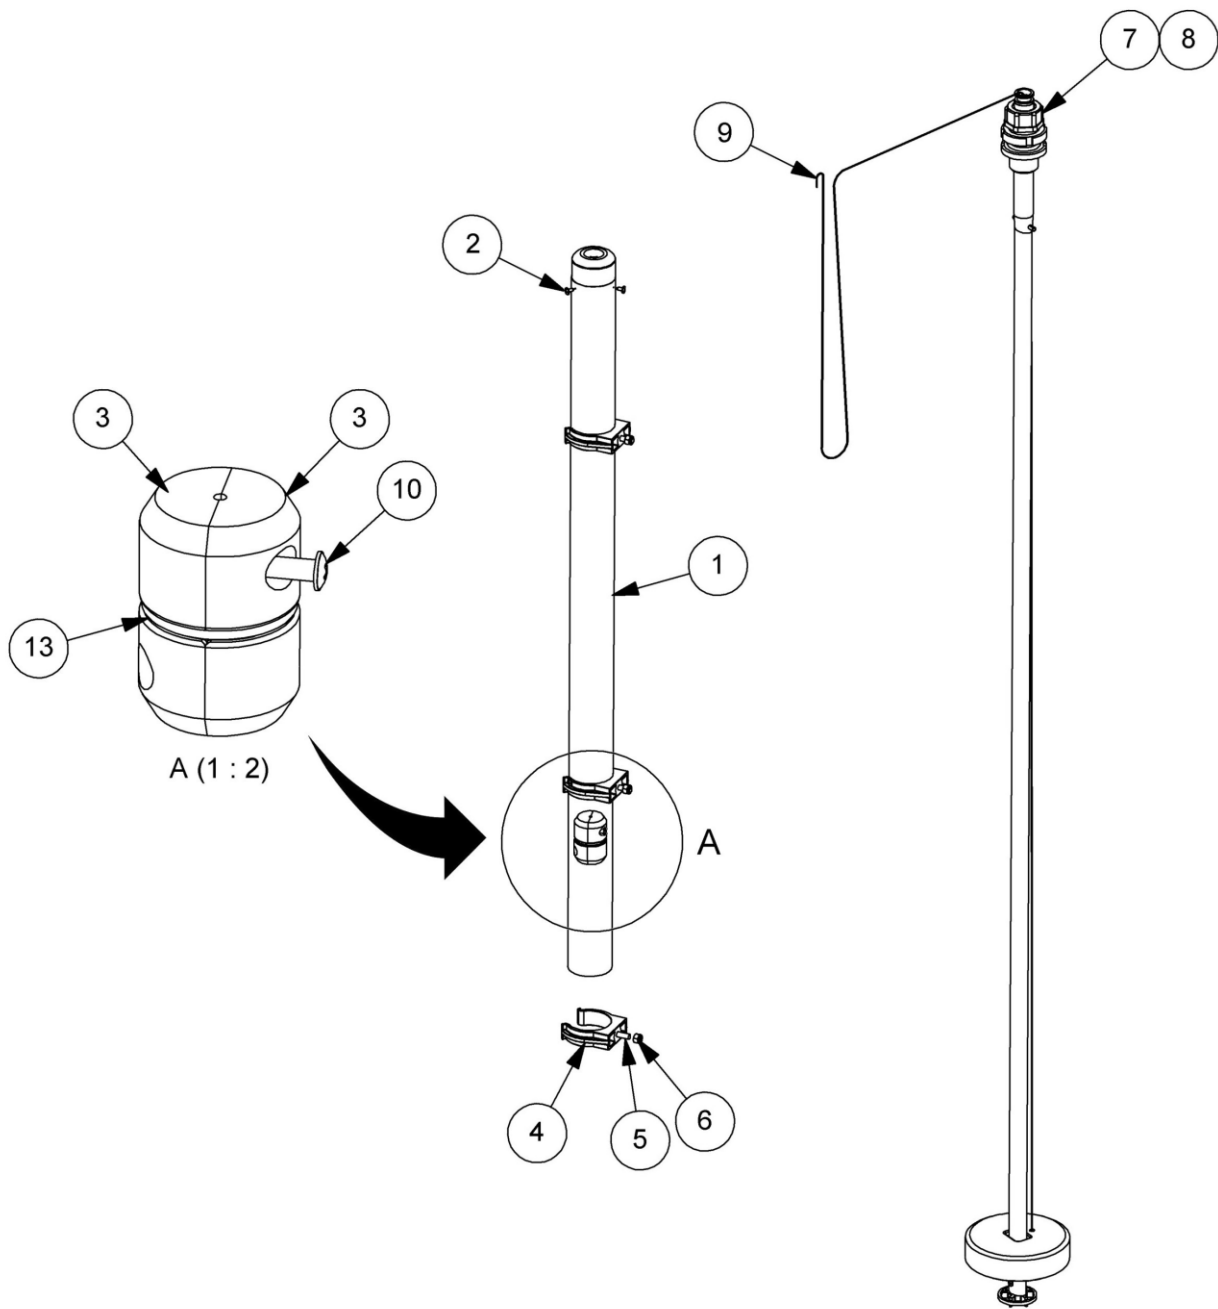

Publication 929
January 2019
Part No. 24214.29

McCONEl

AGRIBUGGY 2700

Demountable Sprayer Unit

16-24m Aluminium Booms

Parts Manual

CONTENTS

SPRAYER DEMOUNT UNIT	1
DEMOUNT FRAME ASSEMBLY	3
TANK ASSEMBLY	4
TANK FILL KIT	5
TANK DRAIN KIT	7
TANK INTERNAL HOSE KIT	8
DRY SIGHT GAUGE KITS	9
BACK FRAME ASSEMBLY	11
LIFT RAM ACCUMULATOR ASSEMBLY	13
CENTER FRAME CONTROL ACCESSORIES	15
SPRAYER VALVE KIT	17
STANDARD BOOM FRAME – OUTER SECTION	19
STANDARD BOOM FRAME – INNER SECTION	21
STANDARD BOOM FRAME – CENTER SECTION	23
MAIN HINGE PIVOT BRACKET KITS	25
BREAK BACK FOLDING PLATE KITS	26
PASSIVE SUSPENSION ASSEMBLY	27
ACTIVE SUSPENSION ASSEMBLY	28
HOSES & PIPING – STD. BOOM OUTER SECTION	29
HOSES & PIPING – STD. BOOM INNER SECTION	31
HOSES & PIPING – STD. BOOM CENTRE SECTION	33
HOSE KIT	36
MASTER CONTROL VALVE	37
RAMSAY KIT	39
RAMSAY UNIT - FITTINGS	41
PUMP ASSEMBLY (4 CYLINDER)	43
PUMP ASSEMBLY (5 CYLINDER)	47
SPRAY PUMP FITTING KIT	51
HOSE REEL KIT	52
PRESSURE FILTER KIT	53
SUCTION FILTER KIT	54
STANDARD INDUCTION HOPPER	55
INDUCTION HOPPER RINSE RING KIT	56
ENERGY CHAIN KIT	57
WHEEL CHOCK KIT	58
DEMOUNT SPRAYER DECAL KIT	59

DRY SIGHT GAUGE KIT

McCONNEL

Module(s): AS67815S50K

REF.	QTY.	PART No.	DESCRIPTION
		AS67815S50K	DRY SIGHT GAUGE KIT
1	1	AS72053S30P	LOCK RING
2	1	AS72172S30P	DRY SIGHT GAUGE KIT
3	1	AS72173S30P	PULLEY ASSEMBLY
4	1	M6X20SS	BOLT
5	6	M6PW	PENNY WASHER
6	2	MD65161X10S	SELF-TAPPING SCREW

DRY SIGHT GAUGE KIT

McCONNEL

Module(s): AS72172S30C

REF.	QTY.	PART No.	DESCRIPTION
		AS72172S30C	DRY SIGHT GAUGE KIT
1	1	AS69687S30P	SIGHT TUBE A280 (740mm)
2	7	MD65161X10S	SELF-TAPPING SCREW
3	2	AS69604S30P	MARKER HALF SIGHT GAUGE
4	3	AS69605S30P	PIPE CLAMP
5	3	M6X20SS	SETSCREW
6	3	AB72240X00P	NYLOC NUT
7	1	AS69537S30P	FLY NUT
8	1	AS72172PT08	O RING
9	1	AS69529S30P	STAINLESS STEEL CABLE
10	2	AS69625S30P	SCREW