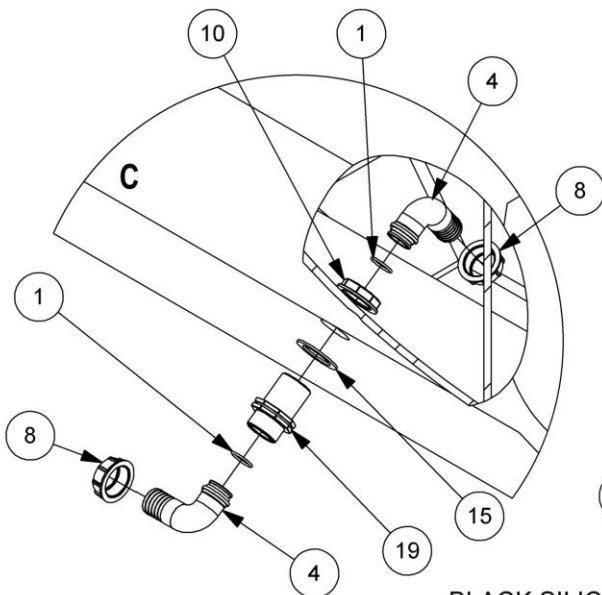

TANK FILL KIT

Module(s): AS74382S30P

McCONEL

BLACK SILICONE SEALANT ON GASKET

TANK FILL KIT

McCONNEL

Module(s): AS74382S30P

REF.	QTY.	PART No.	DESCRIPTION
		AS74382S30P	TANK FILL KIT
1	2	AS72072S30P	O-RING
2	1	AS72049S30P	BACK NUT
3	2	AS72033S30P	HOSETAIL 90°
4	2	AS72034S30P	HOSETAIL 90°
5	2	AS72035S30P	HOSETAIL 90°
6	1	AS72036S30P	HOSETAIL 45°
7	4	AS72042S30P	FLY NUT
8	2	AS72043S30P	FLY NUT
9	1	AS72046S30P	BACK NUT
10	1	AS72048S30P	BACK NUT
11	1	AS72052S30P	TANK OUTLET
12	1	AS72074S30P	GASKET
13	4	AS72071S30P	O-RING
14	2	AS72075S30P	GASKET
15	1	AS72076S30P	GASKET
16	2	AS72062S30P	MALE BULKHEAD NIPPLE
17	2	AS72044S30P	FLY NUT
18	4	AS72073S30P	O-RING
19	1	AS72063S30P	MALE BULKHEAD NIPPLE
20	1	AS72065S30P	MALE BULKHEAD NIPPLE
21	1	AS72023S30P	HOSETAIL
22	1	AS72077S30P	GASKET
23	2	AS72047S30P	BACK NUT
24	1	AS72019S30P	HOSETAIL
25	1	AS72070S30P	O-RING
26	1	AS72041S30P	FLY NUT