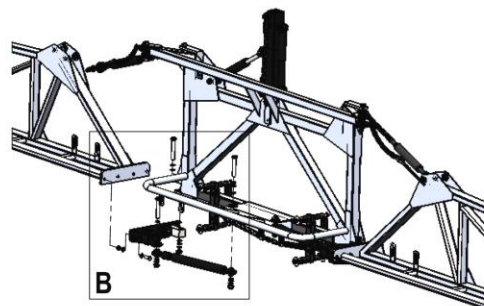

STANDARD BOOM FRAME – CENTER SECTION

McCONEL

Module(s):

Detail: B