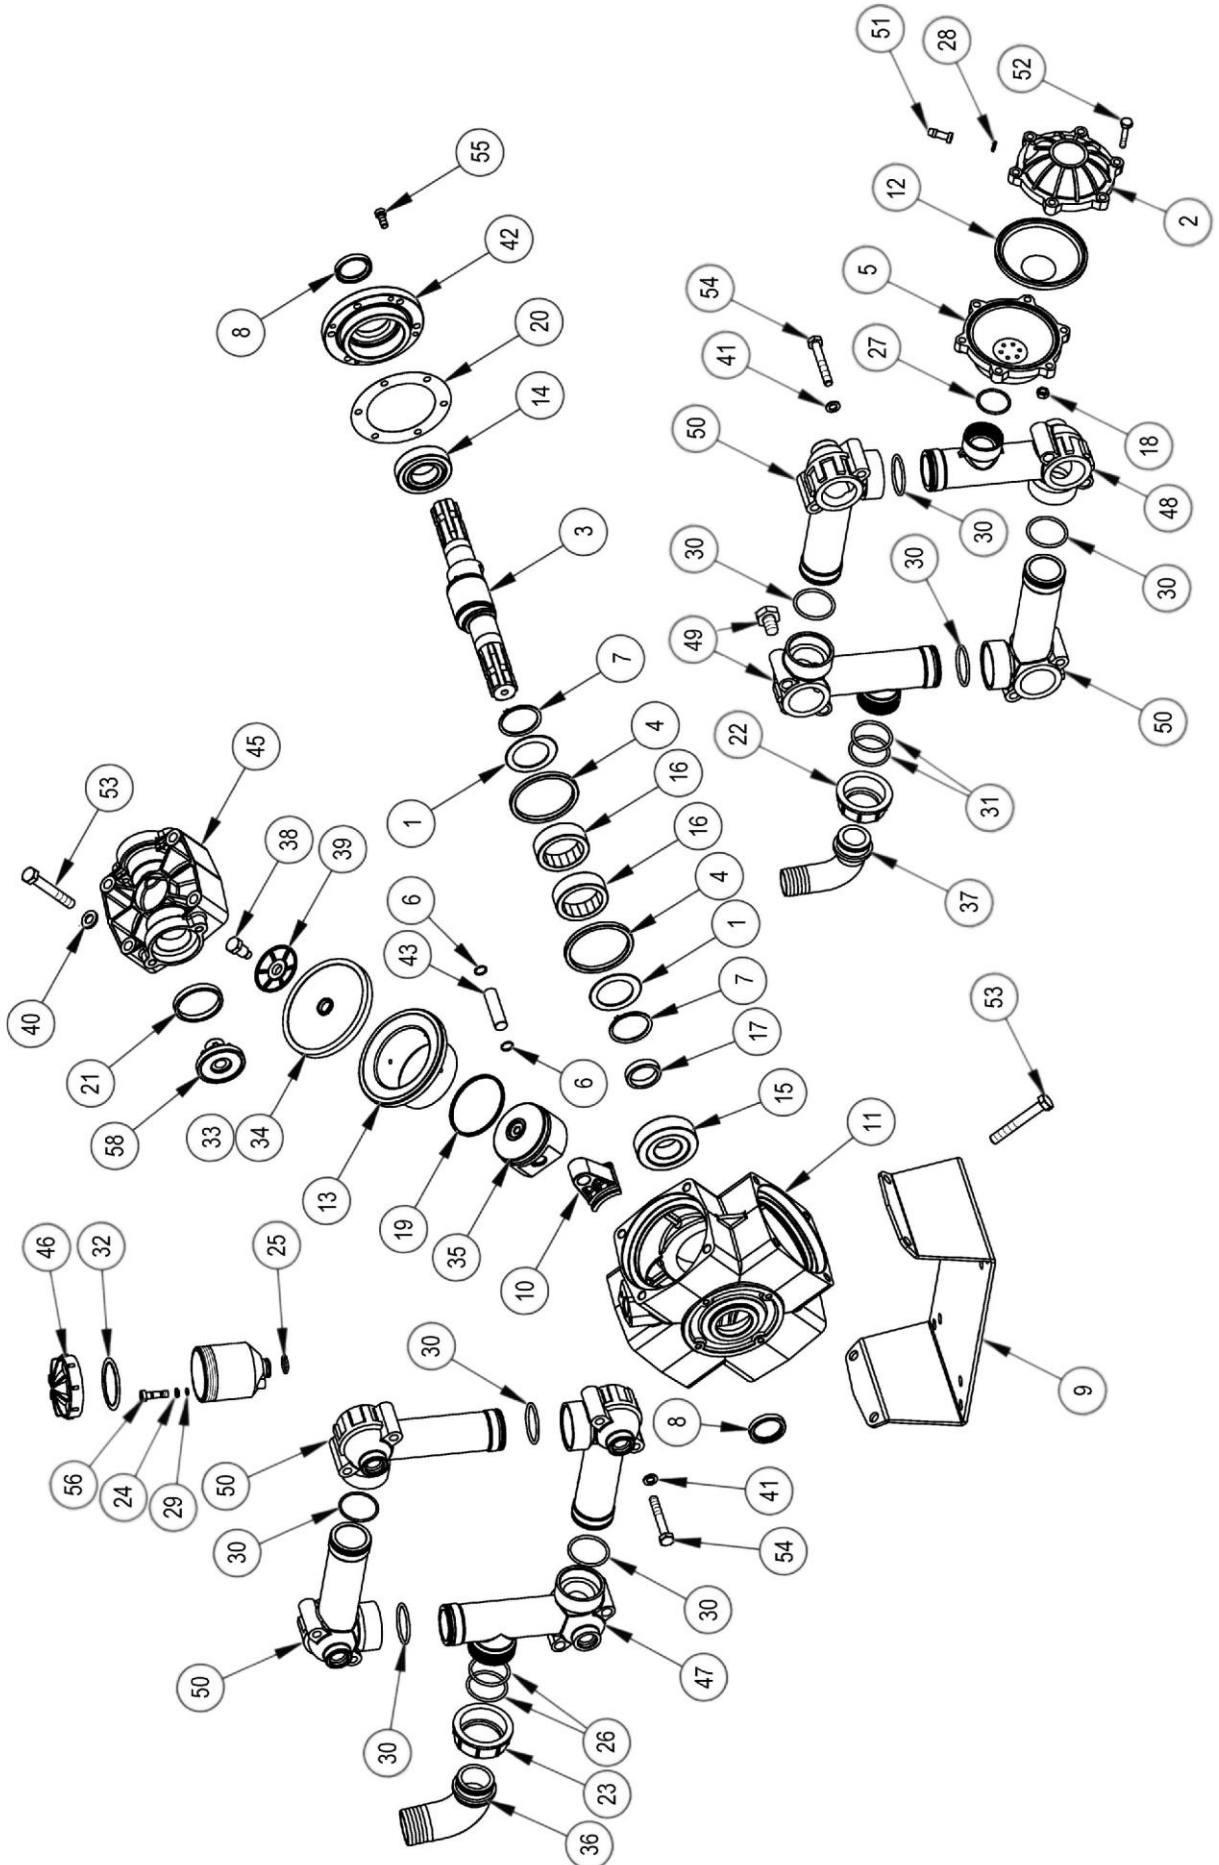

PUMP ASSEMBLY (4 CYLINDER)

Module(s): AS69850S20P

McCONEL

PUMP ASSEMBLY (4 CYLINDER)

McCONNEL

Module(s): AS69850S20P

REF.	QTY.	PART No.	DESCRIPTION
		AS69850S20P	4 CYLINDER PUMP ASSEMBLY
1	2	-	SHOULDER RING
2	-	-	AIR RESERVOIR COVER
3	1	-	PUMP SHAFT
4	2	-	RING
5	1	AS69808S20P	AIR RESERVOIR
6	8	-	CIRCLIP
7	2	-	CIRCLIP
8	2	AS69810S20P	SHAFT SEAL
9	1	-	BASE PLATE
10	4	-	CONROD
11	1	-	HOUSING
12	1	AS69802S20P	AIR DIAPHRAGM (EPDM) RUBBER
13	4	-	CYLINDER
14	1	-	BALL BEARING
15	1	AS69806S20P	CYLINDER BEARING
16	2	-	ROLLER BEARING
17	1	-	BEARING SPACER
18	6	M8FN	FULL NUT
19	1	AS69811S20P	PISTON RING
20	1	AS69815S20P	GASKET - 6 HOLE
21	1	AS69817S20P	PUMP VALVE SEAL
22	1	-	CONNECTOR
23	1	-	CONNECTOR
24	2	-	O RING
25	1	AS69821S20P	O-RING (OIL RESERVOIR)
26	2	-	O RING
27	1	-	O RING
28	1	-	O RING
29	1	AS69829S20P	O RING
30	8	AS69837S20P	O RING
31	2	AS72072S30P	O-RING
32	1	AS69838S20P	OIL CAP - DIAPHRAGM SEAL
33	4	AS69840S20P	PUMP DIAPHRAGM (EPDM)
34	4	AS69842S20P	PUMP DIAPHRAGM (DESMOPAN)
35	4	AS69767S20P	PISTON
36	1	AS72035S30P	HOSETAIL 90 DEG
37	1	-	HOSETAIL
38	4	AS69768S20P	PISTON HEAD BOLT
39	4	AS69769S20P	DIAPHRAGM CROWN PLATE
40	16	M6W	WASHER
41	2	M8W	WASHER
42	1	AS69771S20P	BEARING SUPPORT HOUSING
43	4	-	PIN

Continued...