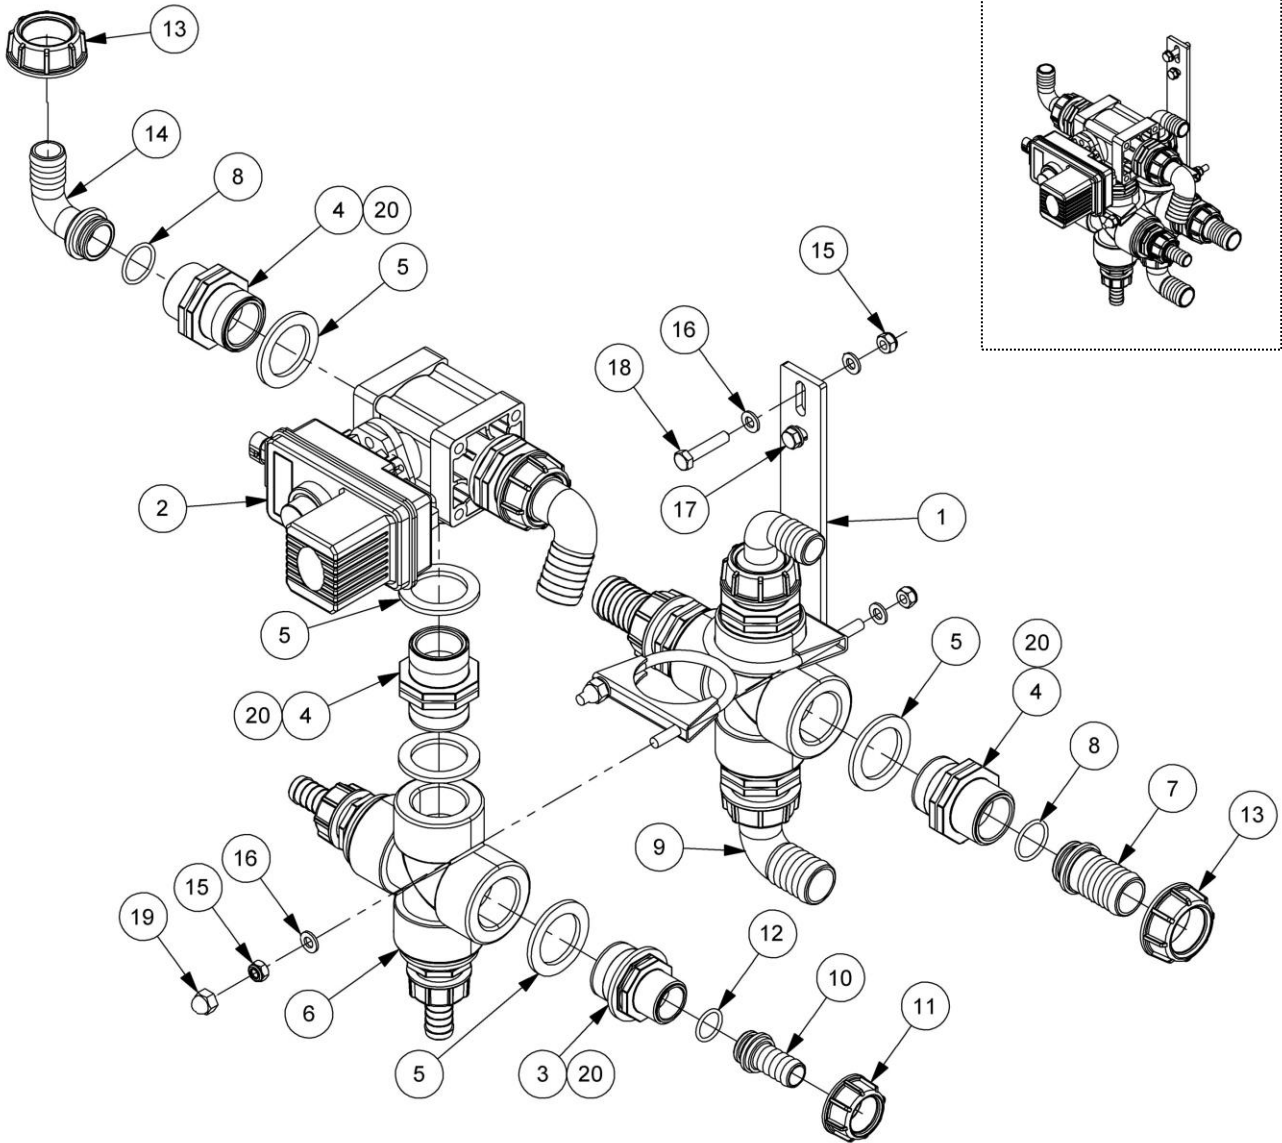

SPRAYER VALVE KIT

Module(s): AS66636S30K

McCONEL

SPRAYER VALVE KIT

McCONNEL

Module(s): AS66636S30K

REF.	QTY.	PART No.	DESCRIPTION
		AS66636S30K	SPRAYER VALVE KIT
1	1	AS01621S00A	CROSS MOUNTING BRACKET
2	1	AS72366S30P	MASTER CONTROL VALVE (3 WAY)
3	3	AS72057S30P	MALE - MALE REDUCER
4	7	AS72061S30P	MALE EQUAL NIPPLE
5	11	AS72075S30P	GASKET
6	2	AS72106S30P	FEMALE THREADED CROSS
7	2	AS72023S30P	HOSETAIL
8	6	AS72071S30P	O-RING
9	2	AS72033S30P	HOSETAIL 90°
10	3	AS72019S30P	HOSETAIL
11	3	AS72041S30P	FLY NUT
12	3	AS72070S30P	O-RING
13	6	AS72042S30P	FLY NUT
14	2	AS72032S30P	HOSETAIL 90°
15	6	MD65335X20S	NYLOC NUT
16	8	AB72250X00P	FLAT WASHER
17	1	M8X25SS-SS	BOLT
18	1	AB72256X00P	BOLT
19	2	M8BC	BLACK COVER CAP
20	<i>as req.</i>	CC-YPTFE	PTFE TAPE