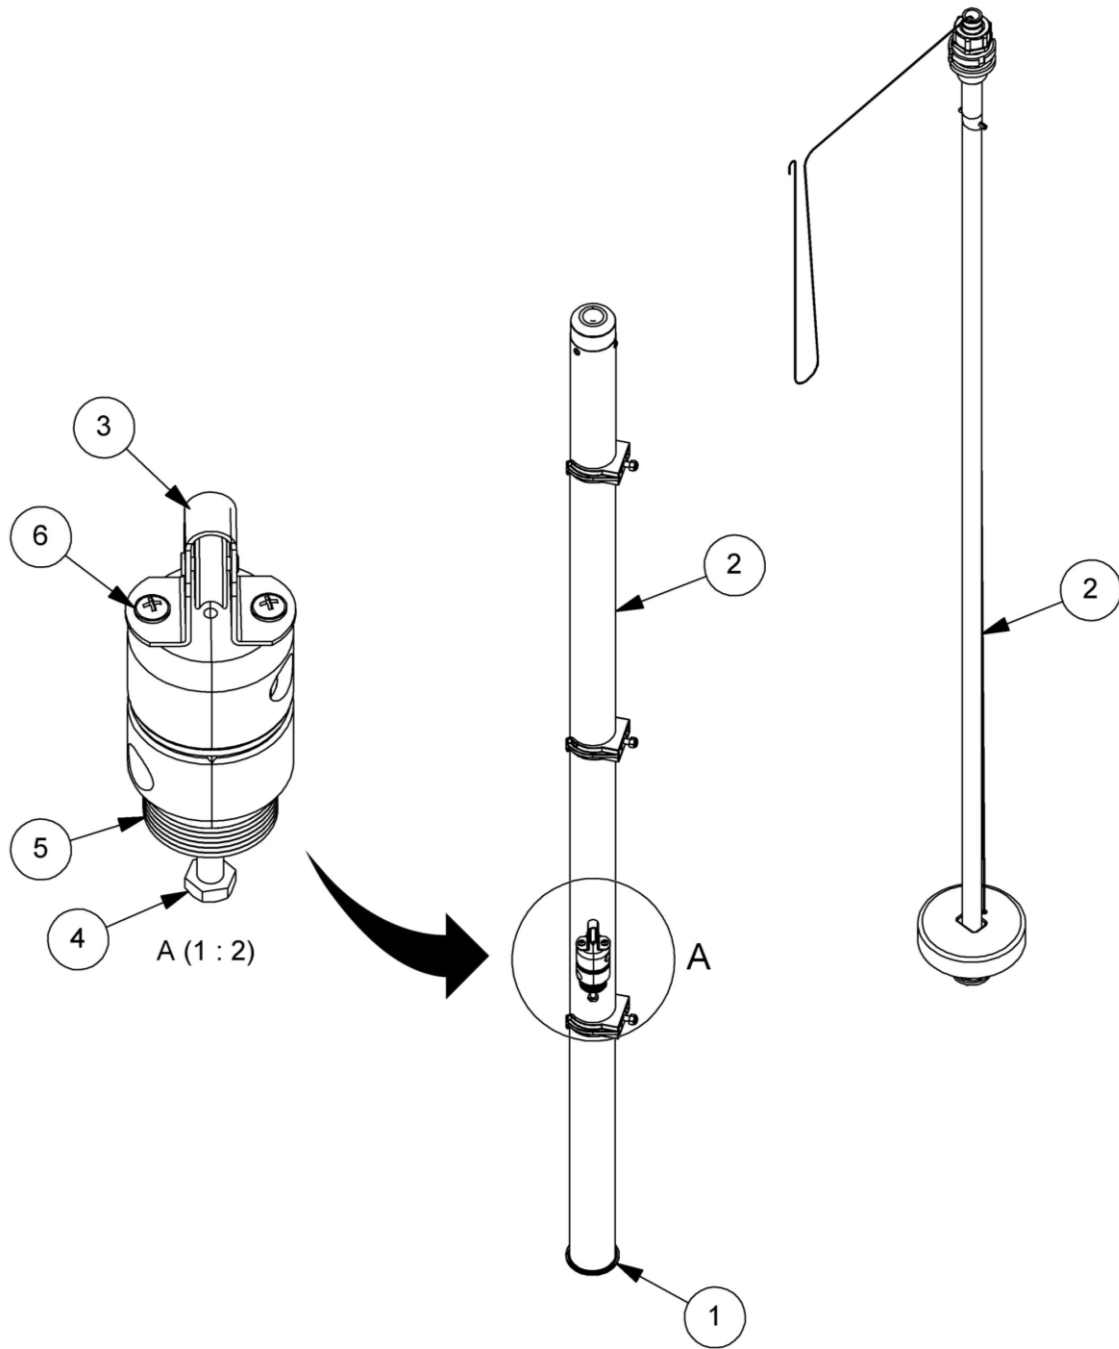

DRY SIGHT GAUGE KIT

McCONNEL

Module(s): AS67815S50K

REF.	QTY.	PART No.	DESCRIPTION
		AS67815S50K	DRY SIGHT GAUGE KIT
1	1	AS72053S30P	LOCK RING
2	1	AS72172S30P	DRY SIGHT GAUGE KIT
3	1	AS72173S30P	PULLEY ASSEMBLY
4	1	M6X20SS	BOLT
5	6	M6PW	PENNY WASHER
6	2	MD65161X10S	SELF-TAPPING SCREW