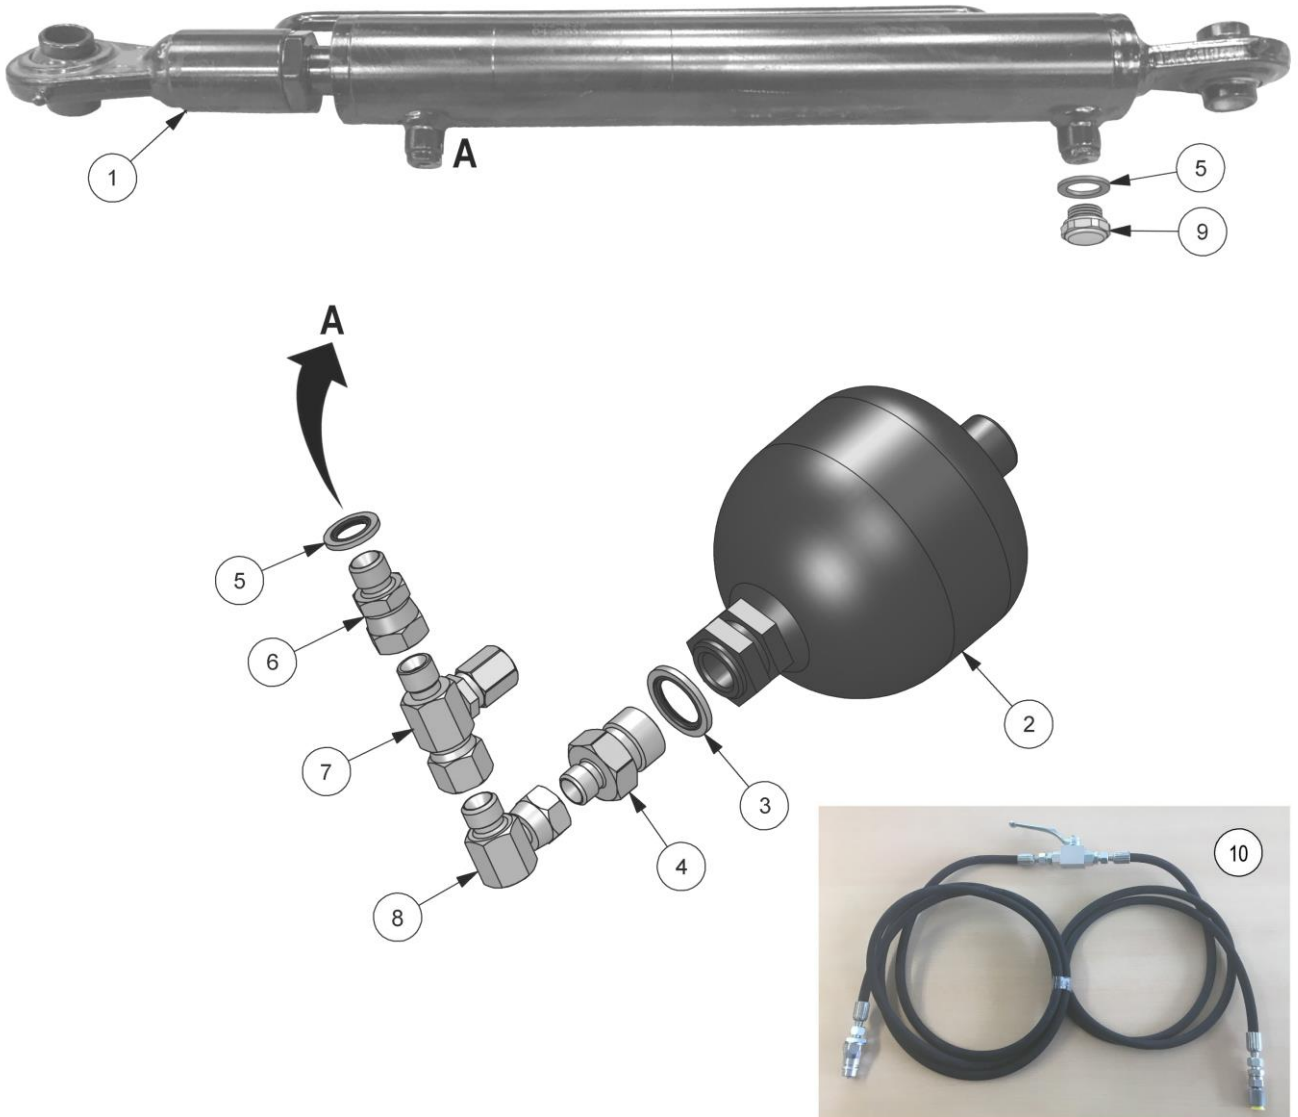

Module(s):

REF.	QTY.	PART No.	DESCRIPTION
			PASSIVE SUSPENSION ASSEMBLY
1	1	AS73135S40P	HYDRAULIC RAM (VG)
2	1	AS72190S30P	ACCUMULATOR (35 Bar)
3	1	HYD105	SEAL
4	1	HYD152	ADAPTOR
5	2	HYD103	SEAL
6	1	HYD170	ADAPTOR
7	1	AB68155T30A	TEST POINT
8	1	HYD202	ELBOW (90°)
9	1	HYD128	RAM BREATHER
10	1	AS68241S70K	CHARGING HOSE