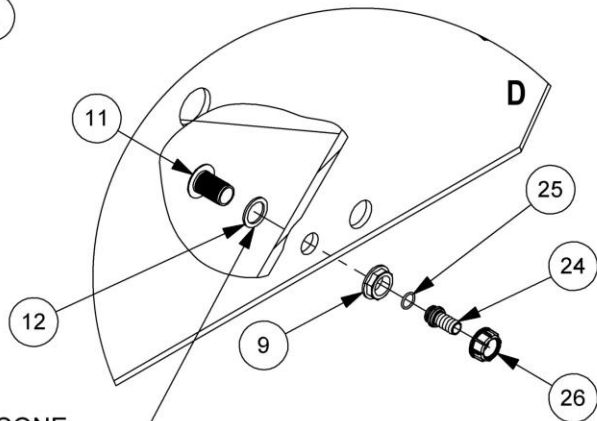

TANK FILL KIT

Module(s): AS74382S30P

McCONEL

BLACK SILICONE SEALANT ON GASKET

TANK FILL KIT

McCONNEL

Module(s): AS74382S30P

REF.	QTY.	PART No.	DESCRIPTION
		AS74382S30P	TANK FILL KIT
1	2	AS72072S30P	O-RING
2	1	AS72049S30P	BACK NUT
3	2	AS72033S30P	HOSETAIL 90°
4	2	AS72034S30P	HOSETAIL 90°
5	2	AS72035S30P	HOSETAIL 90°
6	1	AS72036S30P	HOSETAIL 45°
7	4	AS72042S30P	FLY NUT
8	2	AS72043S30P	FLY NUT
9	1	AS72046S30P	BACK NUT
10	1	AS72048S30P	BACK NUT
11	1	AS72052S30P	TANK OUTLET
12	1	AS72074S30P	GASKET
13	4	AS72071S30P	O-RING
14	2	AS72075S30P	GASKET
15	1	AS72076S30P	GASKET
16	2	AS72062S30P	MALE BULKHEAD NIPPLE
17	2	AS72044S30P	FLY NUT
18	4	AS72073S30P	O-RING
19	1	AS72063S30P	MALE BULKHEAD NIPPLE
20	1	AS72065S30P	MALE BULKHEAD NIPPLE
21	1	AS72023S30P	HOSETAIL
22	1	AS72077S30P	GASKET
23	2	AS72047S30P	BACK NUT
24	1	AS72019S30P	HOSETAIL
25	1	AS72070S30P	O-RING
26	1	AS72041S30P	FLY NUT