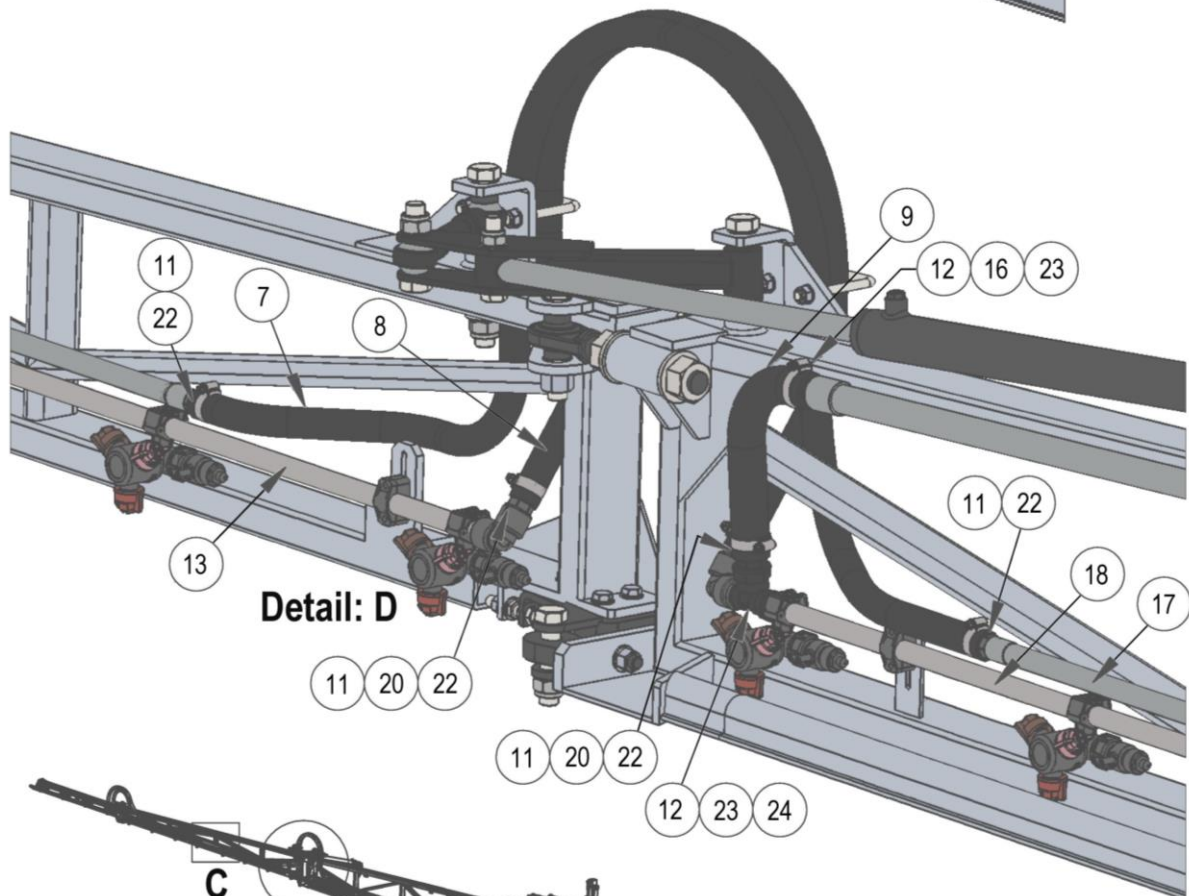

Module(s): AS66608S40A

Detail: D