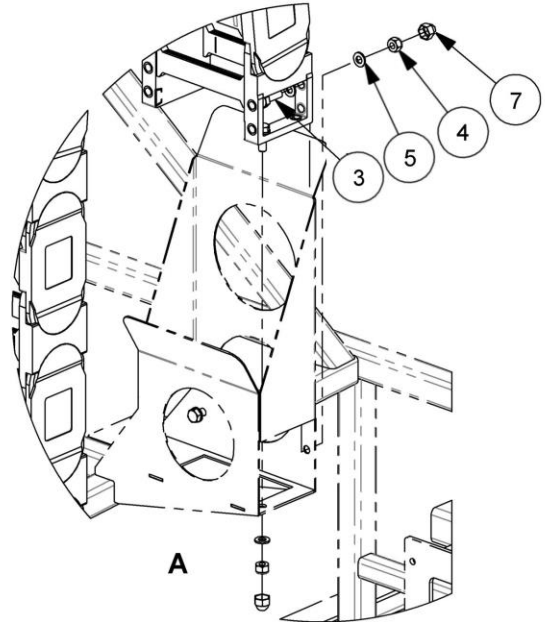

ENERGY CHAIN KIT

Module(s): AS67819S30K

McCONNEL

REF.	QTY.	PART No.	DESCRIPTION
		AS67819S30K	ENERGY CHAIN KIT
1	1	AS75781N56P	ENERGY CHAIN
2	1	AS01315S10A	SUPPORT BRACKET
3	8	AB70510X00P	BOLT
4	9	AB72222X00P	NYLOC NUT
5	18	AB72224X00P	FLAT WASHER
6	1	M10X80HB	BOLT
7	6	M10BC	BLACK COVER CAP