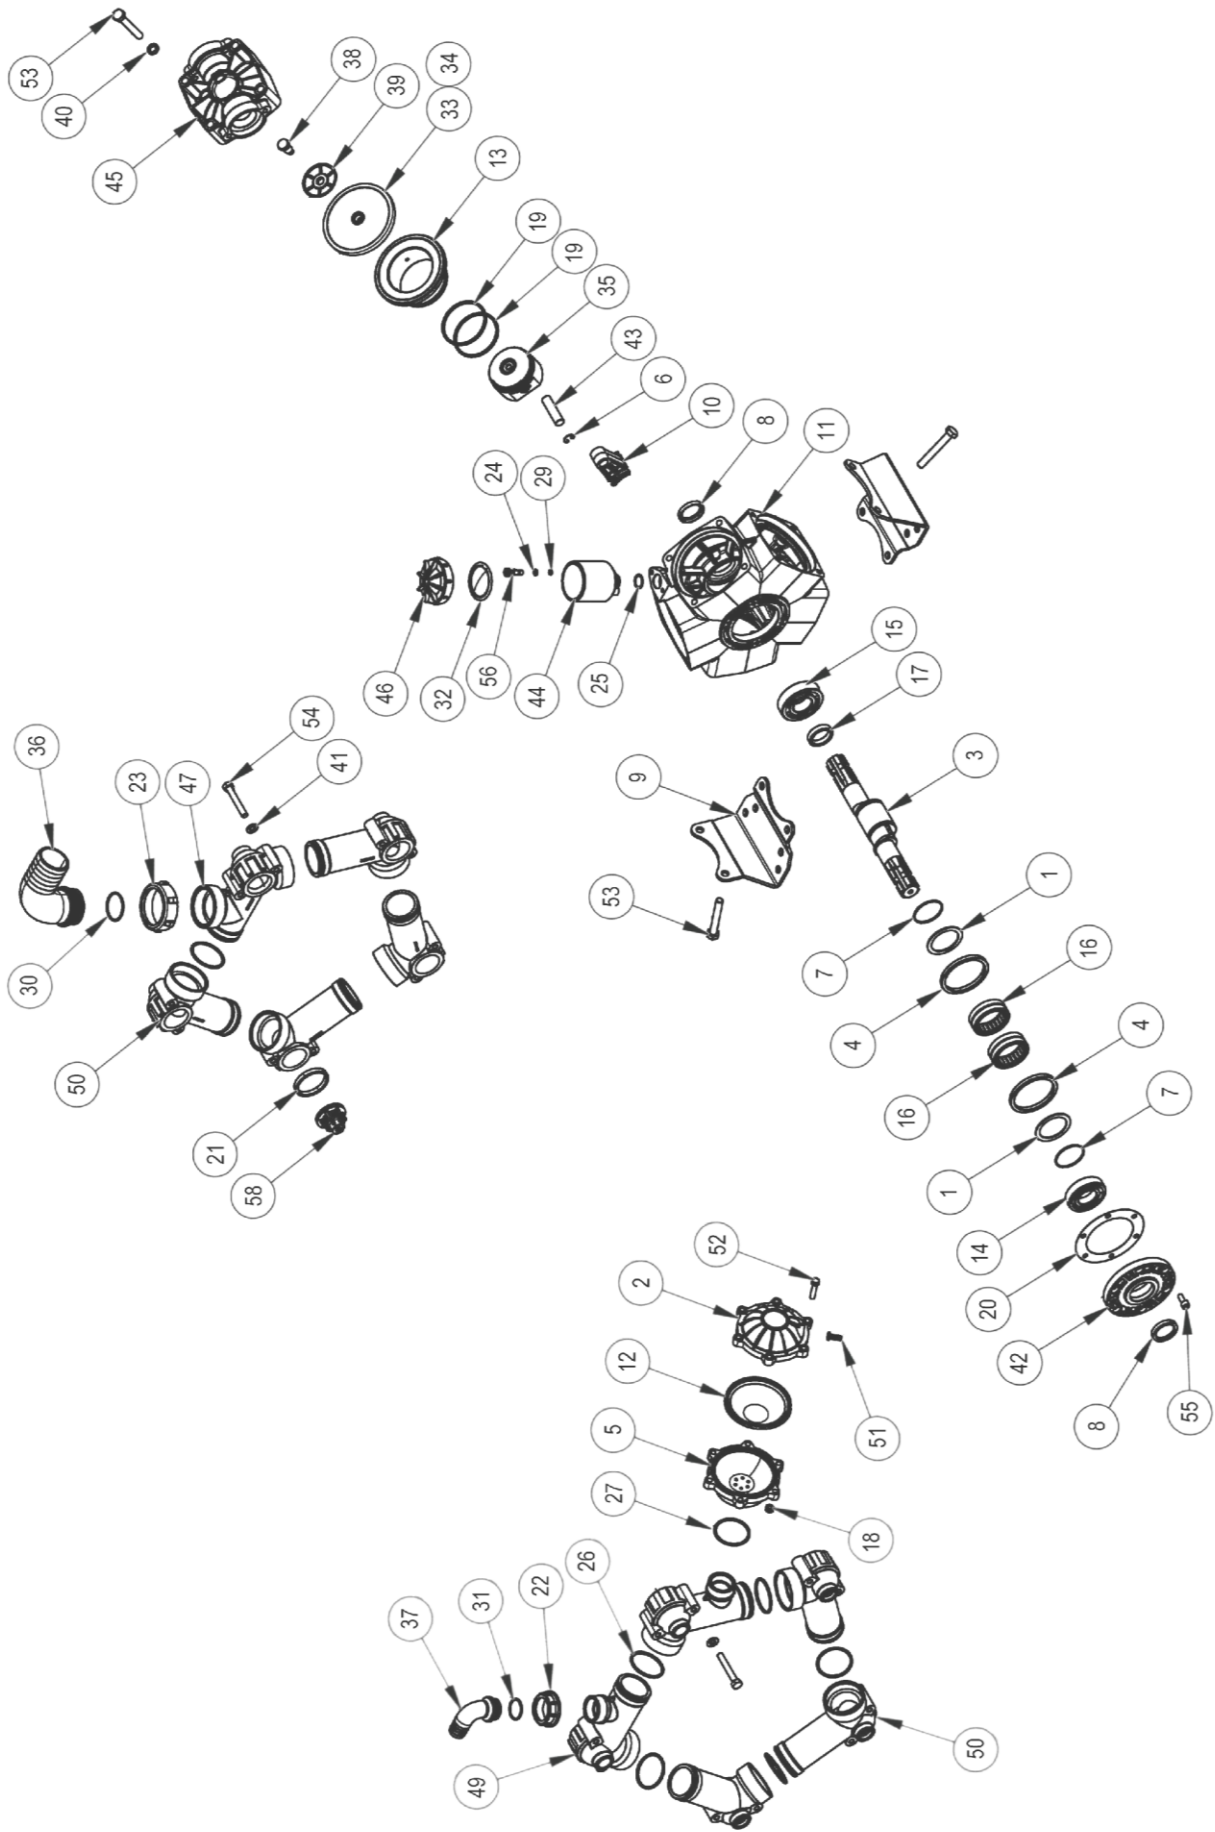

PUMP ASSEMBLY (5 CYLINDER)

McCONNEL

Module(s): AS68185S20P

PUMP ASSEMBLY (5 CYLINDER)

McCONNEL

Module(s): AS68185S20P

REF.	QTY.	PART No.	DESCRIPTION
		AS68185S20P	5 CYLINDER PUMP ASSEMBLY
1	2	-	SHOULDER RING
2	-	-	AIR RESERVOIR COVER
3	1	-	PUMP SHAFT
4	2	-	RING
5	1	AS69808S20P	AIR RESERVOIR
6	10	-	CIRCLIP
7	2	-	CIRCLIP
8	2	AS69810S20P	SHAFT SEAL
9	1	-	BASE PLATE
10	5	-	CONROD
11	1	-	HOUSING
12	1	AS69802S20P	AIR DIAPHRAGM (EPDM) RUBBER
13	5	-	CYLINDER
14	1	-	BALL BEARING
15	1	AS69806S20P	CYLINDER BEARING
16	2	-	ROLLER BEARING
17	1	-	BEARING SPACER
18	6	M8FN	FULL NUT
19	1	AS69811S20P	PISTON RING
20	1	AS69815S20P	GASKET - 6 HOLE
21	1	AS69817S20P	PUMP VALVE SEAL
22	1	-	CONNECTOR
23	1	-	CONNECTOR
24	2	-	O RING
25	1	AS69821S20P	O-RING (OIL RESERVOIR)
26	2	-	O RING
27	1	-	O RING
28	1	-	O RING
29	1	AS69829S20P	O RING
30	8	AS69837S20P	O RING
31	2	AS72072S30P	O-RING
32	1	AS69838S20P	OIL CAP - DIAPHRAGM SEAL
33	5	AS69840S20P	PUMP DIAPHRAGM (EPDM)
34	5	AS69842S20P	PUMP DIAPHRAGM (DESMOPAN)
35	5	AS69767S20P	PISTON
36	1	AS72035S30P	HOSETAIL 90 DEG
37	1	-	HOSETAIL
38	5	AS69768S20P	PISTON HEAD BOLT
39	5	AS69769S20P	DIAPHRAGM CROWN PLATE
40	20	M12W	WASHER
41	2	M8W	WASHER
42	1	AS69771S20P	BEARING SUPPORT HOUSING
43	5	-	PIN

Continued...