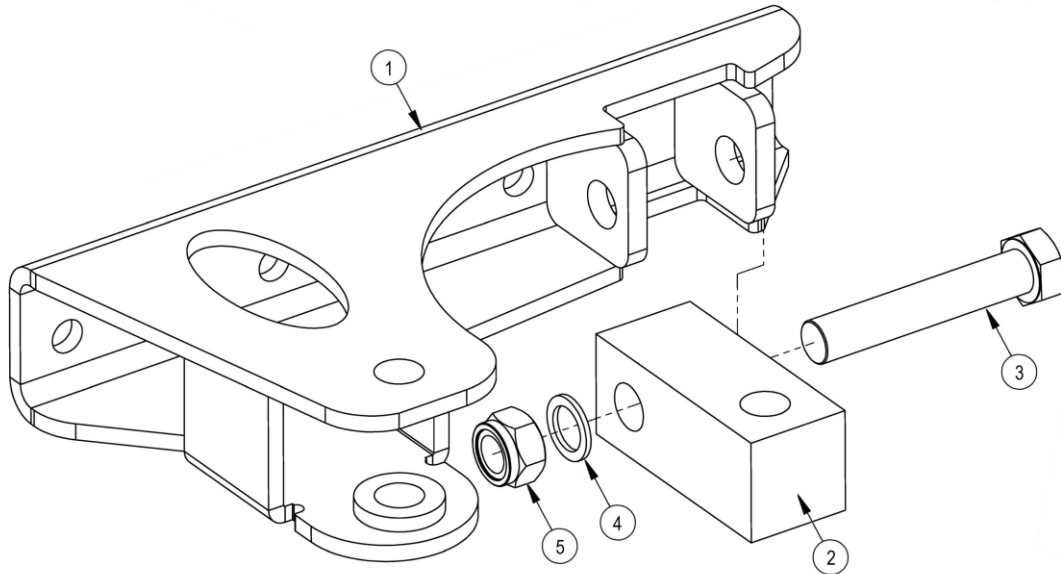

Module(s):

Main Hinge Pivot Bracket - LH

REF.	QTY.	PART No.	DESCRIPTION
MAIN HINGE PIVOT BRACKET KIT - LH			
1	1	AS70036S40P	LH MAIN HINGE PIVOT BRACKET
2	1	LQP-PO-010-054	PIVOT BLOCK
3	1	AB70572X00P	BOLT
4	1	AB70570X00P	WASHER
5	1	AB70567X00P	NYLOC NUT