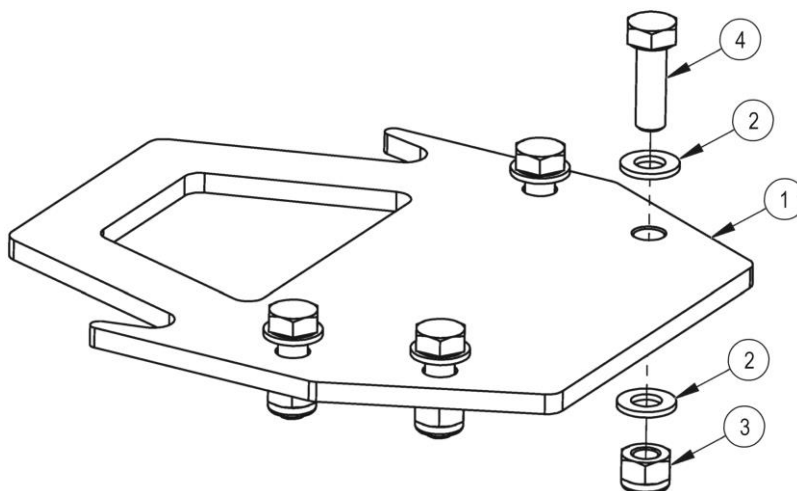

REF.	QTY.	PART No.	DESCRIPTION
		LQP-PO-010-060	OUTER FOLDING PLATE KIT
1	1	LQP-PO-001-953	OUTER FOLDING PLATE
2	8	MD40651X30S	WASHER
3	4	MD40016X20S	NYLOC NUT
4	4	MD53552X10S	BOLT