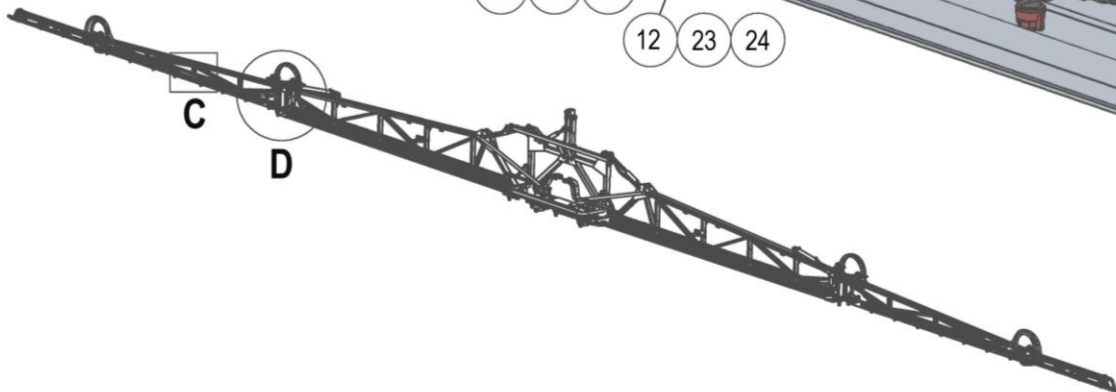

Module(s): AS66608S40A