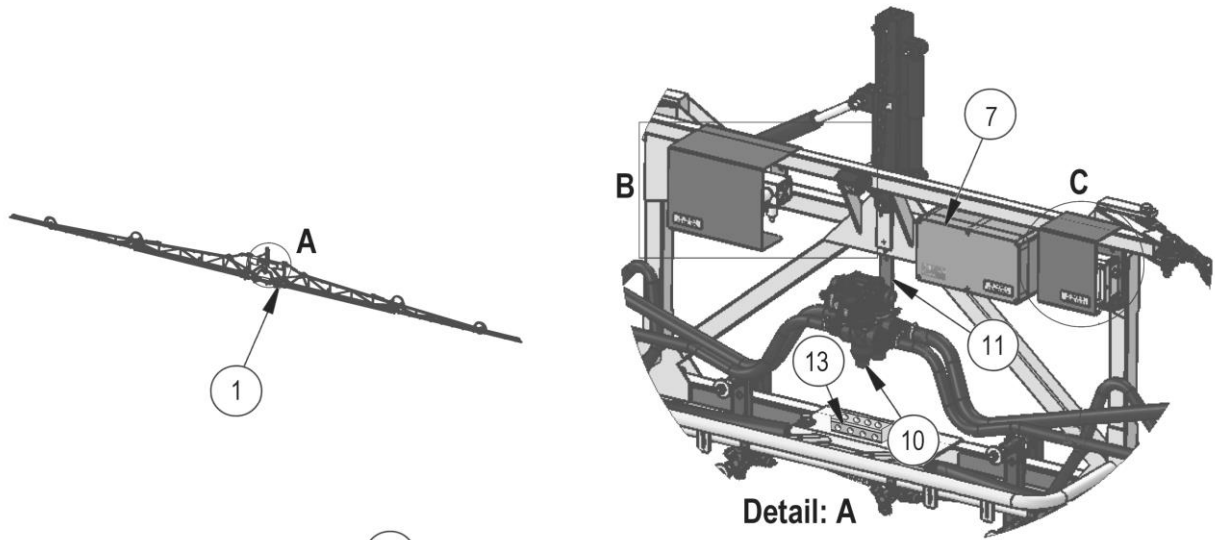

Module(s):

Detail: A

Detail: B

Detail: C

Module(s):

REF.	QTY.	PART No.	DESCRIPTION
CENTER FRAME CONTROL ACCESSORIES			
1	1	AS66608S40A	12/24m COMPLETE BOOM ASSEMBLY
2	1	AS01628S00C	SPOOL COVER
3	1	AS66025N85C	TEEJET AEROS COVER
4	1	AS66036N86P	[AEROS 9040 - JOB COMPUTER AEROS 9040 - ISOBUS
5			
6	1	HYD481	4 STATION HYDRAULIC MANIFOLD Builds ► 04/18
	1	AS68210T30P	4 STATION HYDRAULIC MANIFOLD Builds 04/18 ►
	opt.	HYD482	* 6 STATION HYDRAULIC MANIFOLD Builds ► 04/18
	opt.	AS68209T30P	* 6 STATION HYDRAULIC MANIFOLD Builds 04/18 ►
7	1	AS66626L90K	BASIC SPRAY SECTION CONTROL BOX
8	1	AS01856S10C	SPOOL VALVE MOUNTING PLATE
9	1	AS66011N85A	TEEJET AEROS HOUSING PLATE
10	1	AS66636S30K	MASTER VALVE ASSEMBLY
11	1	AS01621S00A	CROSS MOUNTING BRACKET
12	1	AS67063S60P	REVERSING CAMERA
13	1	CHYD-KEL-MANIFOLD	HYDRAULIC MANIFOLD
14	opt.	AS68181S40KM	RPA VARIABLE GEOMETRY KIT <i>(not illustrated)</i>