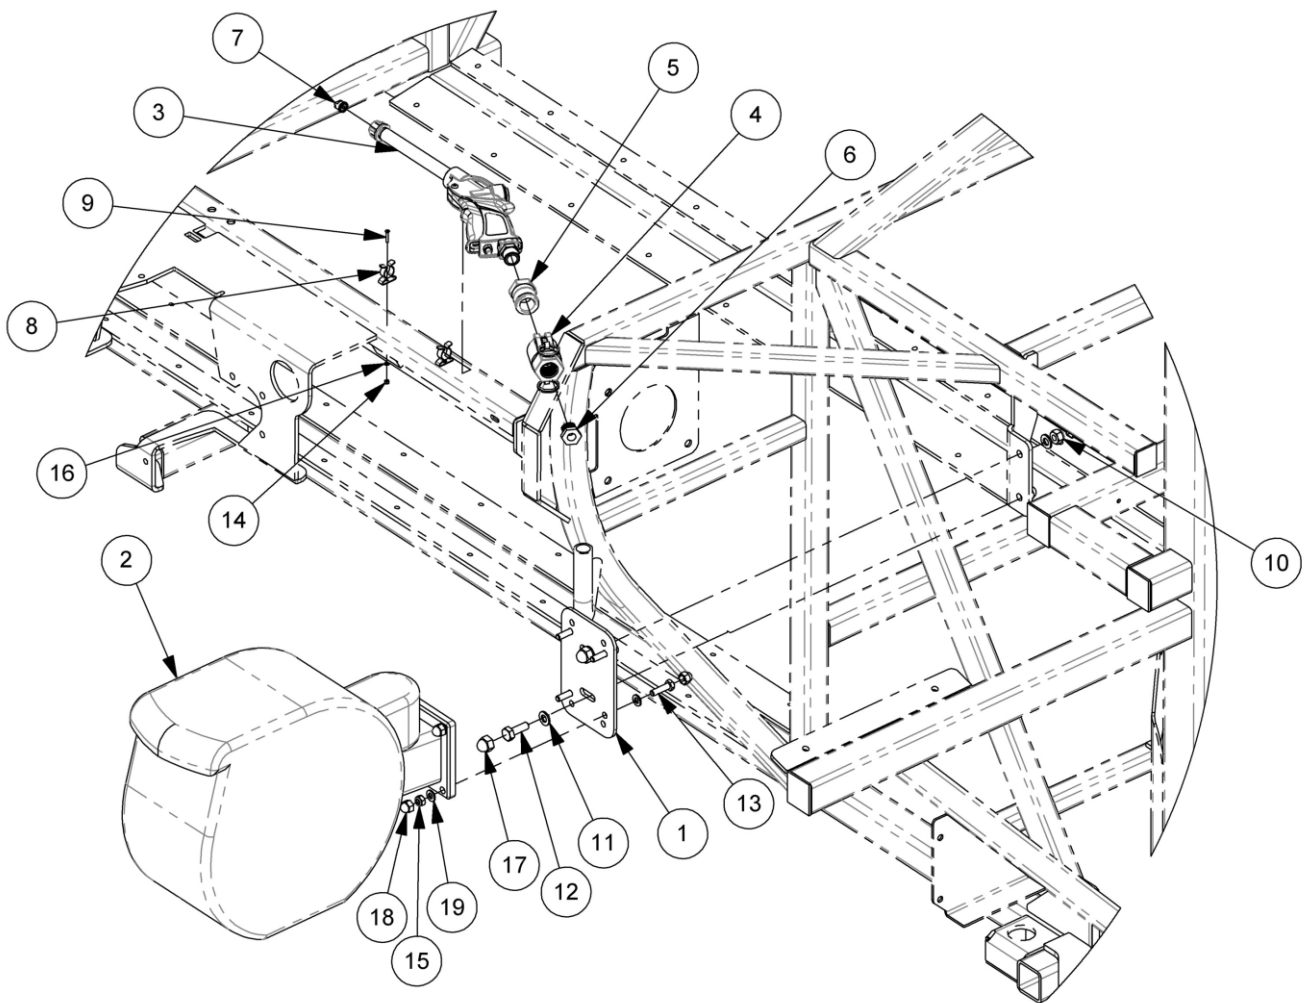

HOSE REEL KIT

Module(s): AS66609S30K

McCONEL

REF.	QTY.	PART No.	DESCRIPTION
		AS66609S30K	HOSE REEL KIT
1	1	AS72398S10C	HOSE REEL MOUNT PLATE
2	1	AS72405S30P	HOSE REEL (BLACK & YELLOW)
3	1	AS72198S30P	SPRAY GUN (TANK WASH)
4	1	AS72091S30P	COUPLER
5	1	AS72089S30P	ADAPTOR
6	1	AS72123S30P	ADAPTOR
7	1	AS72373S30P	STAINLESS STEEL JET
8	2	AS73078X00P	STOWAGE CLIP
9	2	M3X16CS	CAPSCREW
10	2	AB72222X00P	NYLOC NUT
11	4	AB72224X00P	FLAT WASHER
12	2	AB70510X00P	BOLT
13	4	AB70670X00P	BOLT
14	2	M3LN	NYLOC NUT
15	4	MD65335X20S	NYLOC NUT
16	2	M3W	FLAT WASHER
17	4	M10BC	BLACK COVER CAP
18	8	M8BC	BLACK COVER CAP
19	8	AB72250X00P	FLAT WASHER