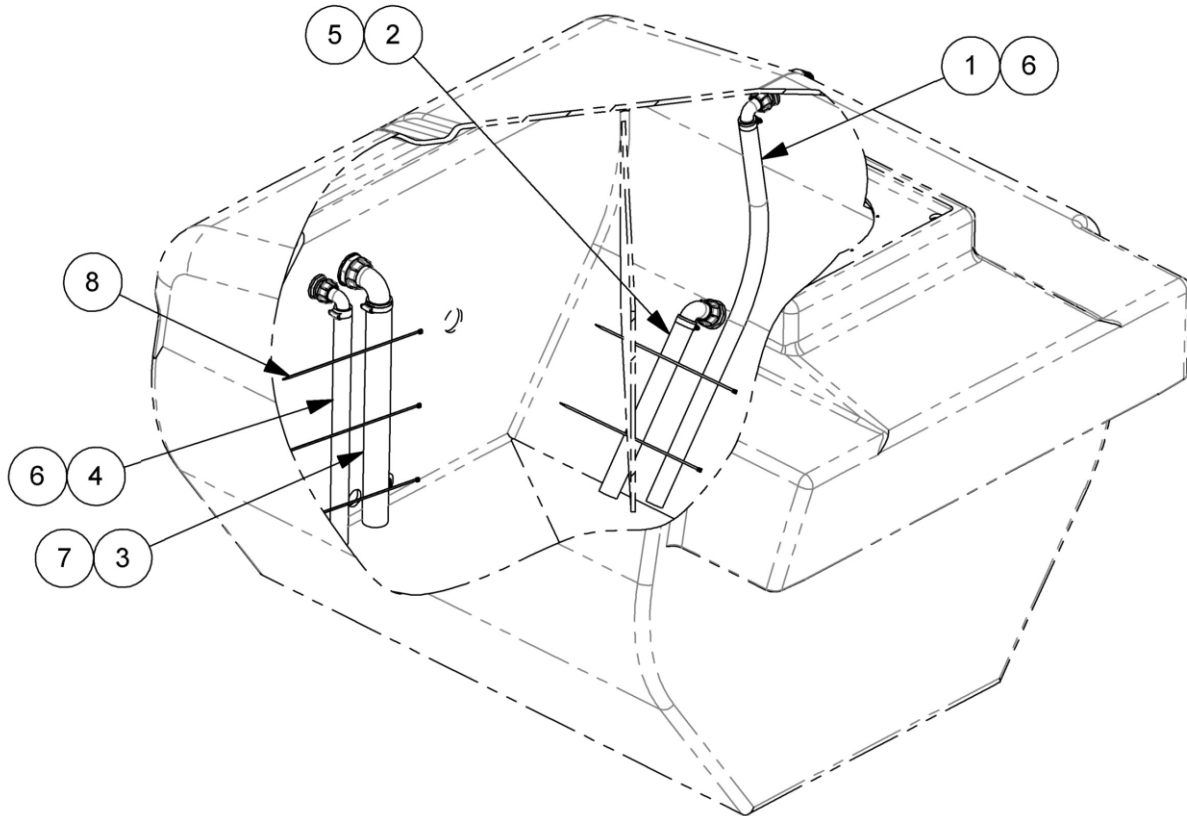

TANK INTERNAL HOSE KIT

McCONNEL

Module(s): AS75963S30K

REF.	QTY.	PART No.	DESCRIPTION
		AS75963S30K	TANK INTERNAL HOSE KIT
1	1	AS75959S30C	HOSE - FILL FROM PRESSURE TAP
2	1	AS75960S30C	HOSE - FILL FROM HOPPER
3	1	AS75961S30C	HOSE - RAMSAY VALVE RETURN
4	1	AS75962S30C	HOSE - MASTER VALVE RETURN
5	1	HC045SS	METRIC JUBILEE CLIP
6	2	HC040SS	METRIC JUBILEE CLIP
7	1	HC060SS	METRIC JUBILEE CLIP
8	5	CTLM	CABLE TIE