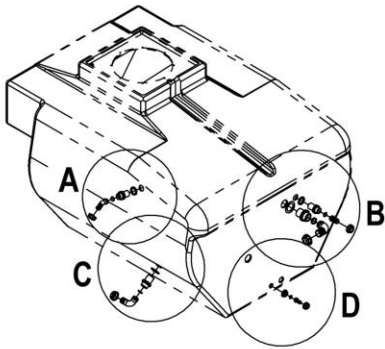

TANK FILL KIT

Module(s): AS74382S30P

McCONEL

BLACK SILICONE SEALANT ON GASKET

TANK FILL KIT

McCONNEL

Module(s): AS74382S30P

REF.	QTY.	PART No.	DESCRIPTION
		AS74382S30P	TANK FILL KIT
1	2	AS72072S30P	O-RING
2	1	AS72049S30P	BACK NUT
3	2	AS72033S30P	HOSETAIL 90°
4	2	AS72034S30P	HOSETAIL 90°
5	2	AS72035S30P	HOSETAIL 90°
6	1	AS72036S30P	HOSETAIL 45°
7	4	AS72042S30P	FLY NUT
8	2	AS72043S30P	FLY NUT
9	1	AS72046S30P	BACK NUT
10	1	AS72048S30P	BACK NUT
11	1	AS72052S30P	TANK OUTLET
12	1	AS72074S30P	GASKET
13	4	AS72071S30P	O-RING
14	2	AS72075S30P	GASKET
15	1	AS72076S30P	GASKET
16	2	AS72062S30P	MALE BULKHEAD NIPPLE
17	2	AS72044S30P	FLY NUT
18	4	AS72073S30P	O-RING
19	1	AS72063S30P	MALE BULKHEAD NIPPLE
20	1	AS72065S30P	MALE BULKHEAD NIPPLE
21	1	AS72023S30P	HOSETAIL
22	1	AS72077S30P	GASKET
23	2	AS72047S30P	BACK NUT
24	1	AS72019S30P	HOSETAIL
25	1	AS72070S30P	O-RING
26	1	AS72041S30P	FLY NUT