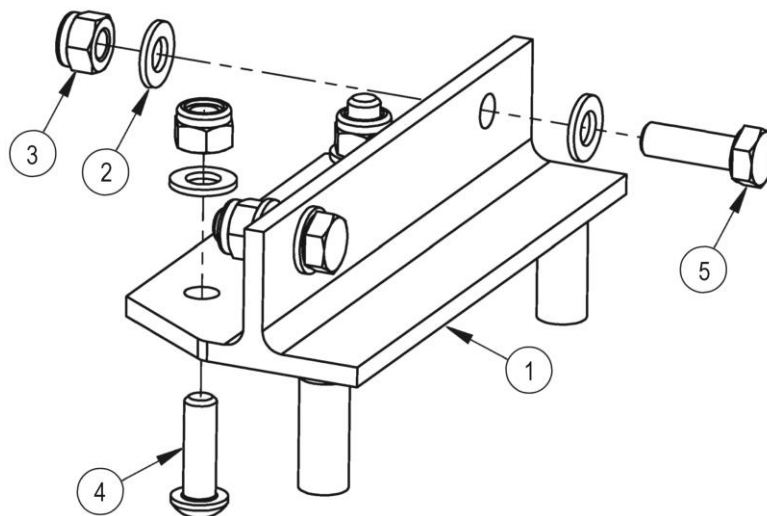

BREAK BACK FOLDING PLATE KITS

McCONNEL

Module(s): LQP-PO-010-059, LQP-PO-010-060

REF.	QTY.	PART No.	DESCRIPTION
		LQP-PO-010-059	BREAK BACK FOLDING PLATE KIT
1	1	LQP-PO-002-027	BREAK BACK FOLDING PLATE
2	6	MD40651X30S	WASHER
3	4	MD40016X20S	NYLOC NUT
4	2	-	BUTTON HEAD SETSCREW
5	2	MD53552X10S	BOLT