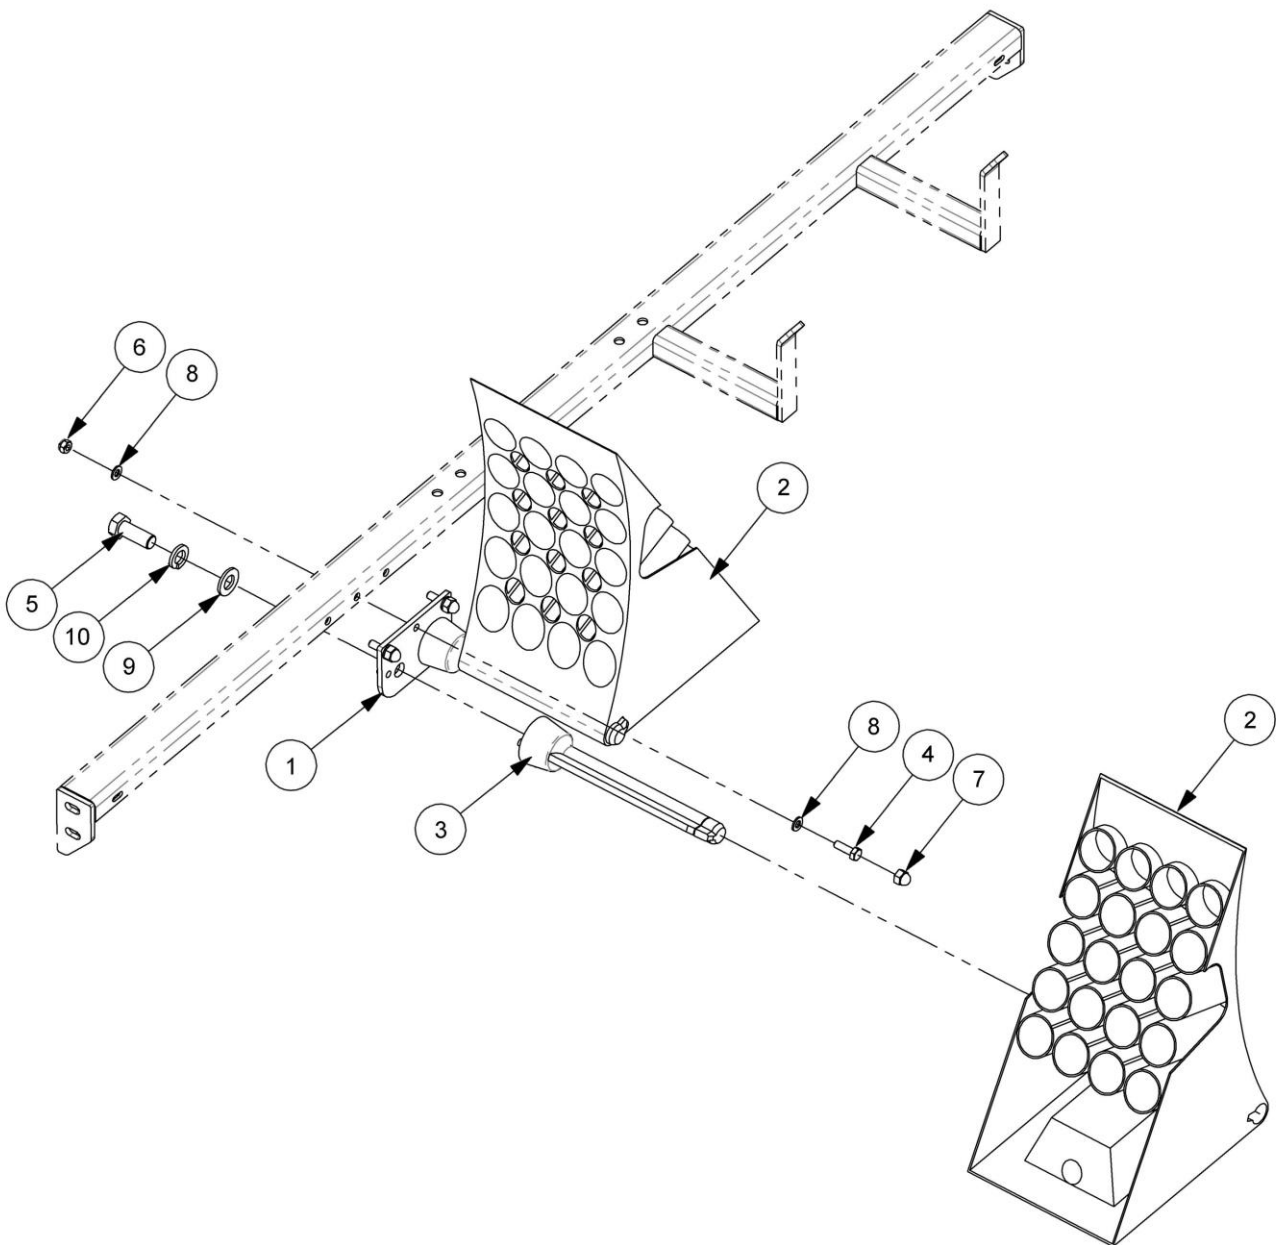

WHEEL CHOCK KIT

Module(s): AS75803V40A

McCONNEL

REF.	QTY.	PART No.	DESCRIPTION
		AS75803V40A	WHEEL CHOCK KIT
1	1	AB67100B00C	MOUNTING PLATE
2	2	AB66933M10P	WHEEL CHOCK
3	2	AB66934M10P	CHOCK HOLDER (PIN TYPE)
4	3	M8X25SS-SS	BOLT
5	2	AB72234X00P	BOLT
6	3	MD65335X20S	NYLOC NUT
7	3	M8BC	BLACK COVER CAP
8	6	AB72250X00P	FLAT WASHER
9	2	AB72233X00P	FLAT WASHER
10	2	AB70556X00P	SPRING WASHER