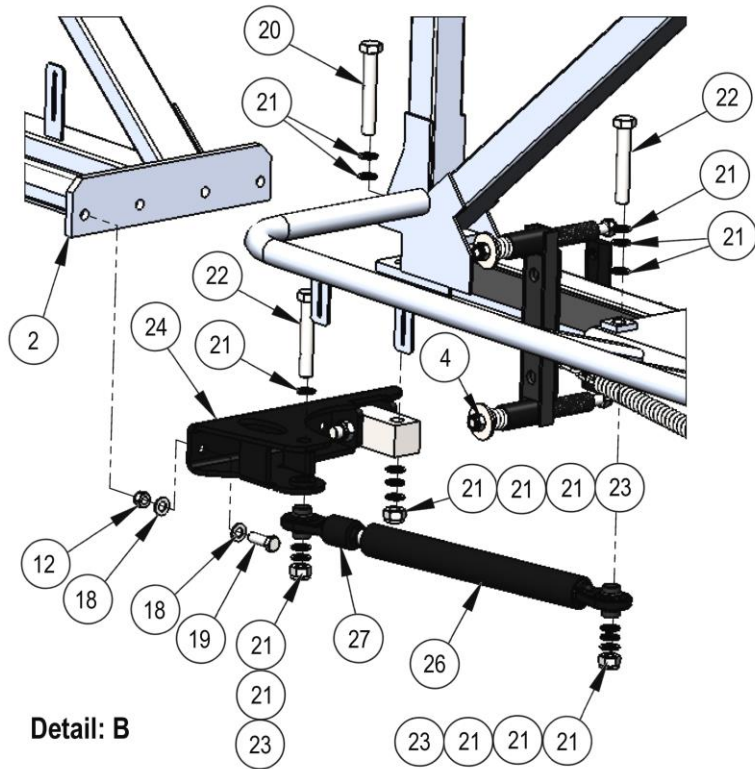

STANDARD BOOM FRAME – CENTER SECTION

McCONEL

Module(s):