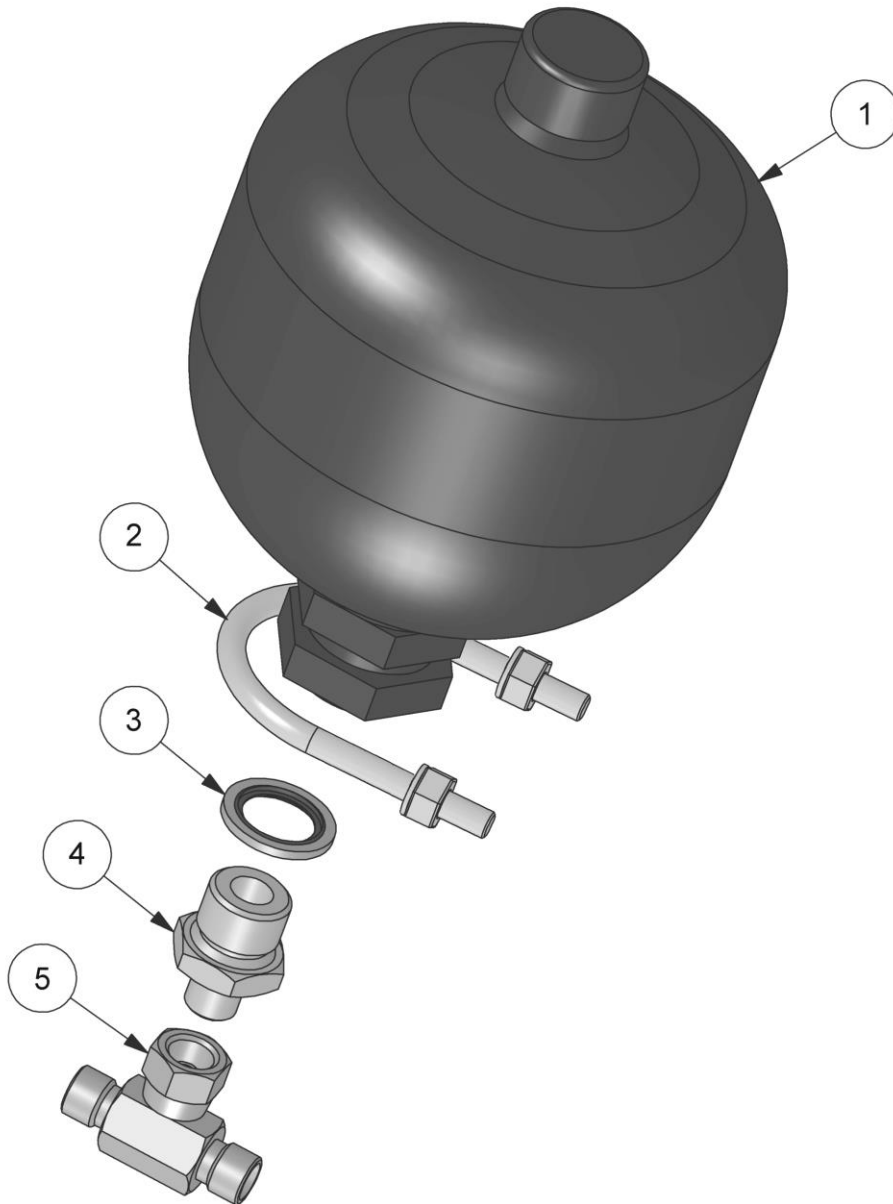

Module(s):

LIFT RAM ACCUMULATOR ASSEMBLY

McCONNEL

Module(s):

REF.	QTY.	PART No.	DESCRIPTION
1	1	AS72191S30P	LIFT RAM ACCUMULATOR ACCUMULATOR
2	1	EXC114	CLAMP
3	1	HYD105	SEAL
4	1	HYD152	ADAPTOR
5	1	HYD225	ADAPTOR TEE M-M-F