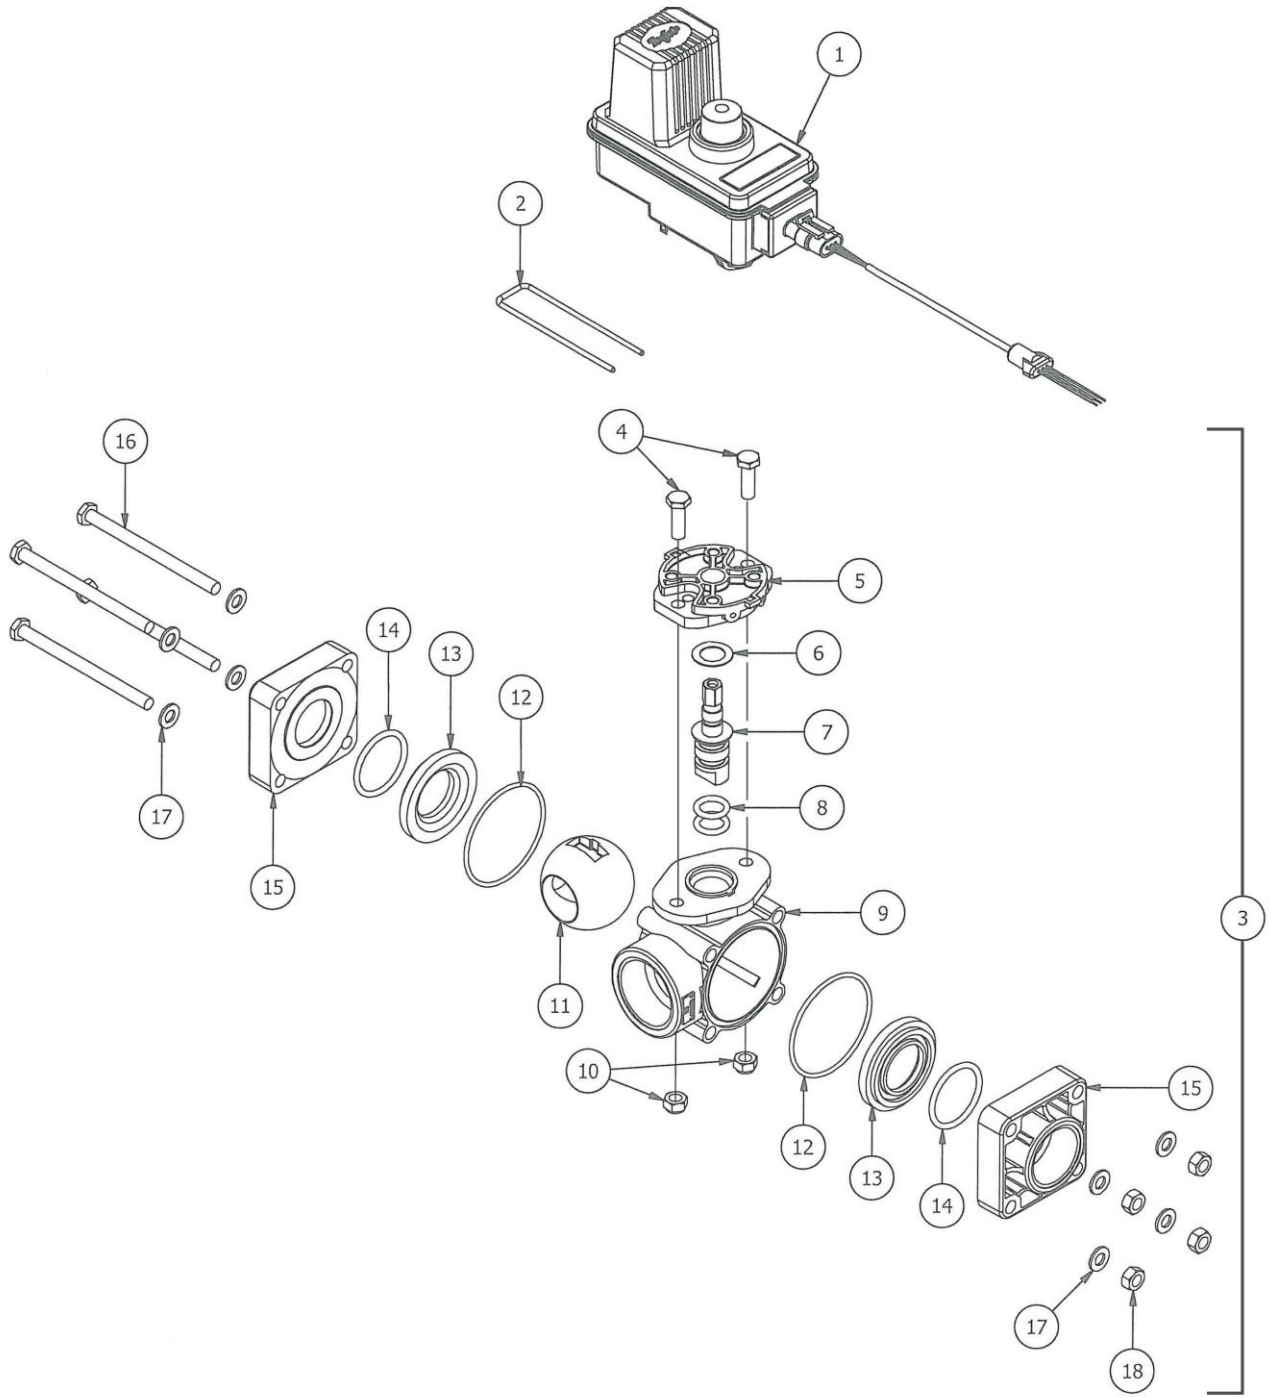

Module(s):

This page is intentionally blank

HOSE KIT – DEMOUNT SPRAYER**McCONNEL**

Module(s): AS66702T30A

REF.	QTY.	PART No.	DESCRIPTION
		AS66702T30A	HOSE KIT - DEMOUNT SPRAYER
1	1	AS66687T30P	HOSE ASSEMBLY RAISE / LOWER
2	2	AS66688T30P	HOSE ASSEMBLY OUTER FOLD - OUTER
3	2	AS66689T30P	HOSE ASSEMBLY OUTER FOLD - INNER
4	2	AS66690T30P	HOSE ASSEMBLY TILT RAM
5	1	AS66691T30P	HOSE ASSEMBLY SPOOL > MANIFOLD 1
6	1	AS66692T30P	HOSE ASSEMBLY SPOOL > MANIFOLD 2
7	1	AS66693T30P	HOSE ASSEMBLY SPOOL > MANIFOLD 3
8	1	AS66694T30P	HOSE ASSEMBLY SPOOL > MANIFOLD 4
9	1	AS66695T30P	HOSE ASSEMBLY INNER FOLD - OUTER 1
10	1	AS66696T30P	HOSE ASSEMBLY INNER FOLD - OUTER 2
11	2	AS66697T30P	HOSE ASSEMBLY INNER FOLD - INNER
12	1	AS66698T30P	HOSE ASSEMBLY SPOOL T > TANK
13	1	AS66699T30P	HOSE ASSEMBLY SPOOL P > QRC
14	1	AS66700T30P	HOSE ASSEMBLY QRC > PTO
15	1	AS66701T30P	HOSE ASSEMBLY RETURN

MASTER CONTROL VALVE

Module(s): AS72366S30P

McCONEL

MASTER CONTROL VALVE

Module(s): AS72366S30P

REF.	QTY.	PART No.	DESCRIPTION
		AS72366S30P	MASTER CONTROL VALVE
1	1	AS71587S20P	MASTER MOTOR (SHUT OFF EC) 25 RPM
2	1	-	RETAINING CLIP
3	1	-	BASIC VALVE SUB-ASSEMBLY
4	2	-	HEX HEAD CAP SCREW
5	5	-	MOTOR ADAPTOR
6	1	<i>Seal kit item</i>	THRUST WASHER
7	1	-	STEM (3-WAY)
8	2	<i>Seal kit item</i>	O-RING
9	1	-	VALVE BODY
10	2	-	LOCKNUT
11	1	AS71674S20P	BALL VALVE (3-WAY)
12	2	<i>Seal kit item</i>	O-RING
13	2	<i>Seal kit item</i>	SEAL
14	2	<i>Seal kit item</i>	O-RING
15	2	-	END CAP
16	4	-	HEX HEAD CAP SCREW
17	4	-	WASHER
18	4	-	HEX NUT
		AS71645S30P	SEAL KIT