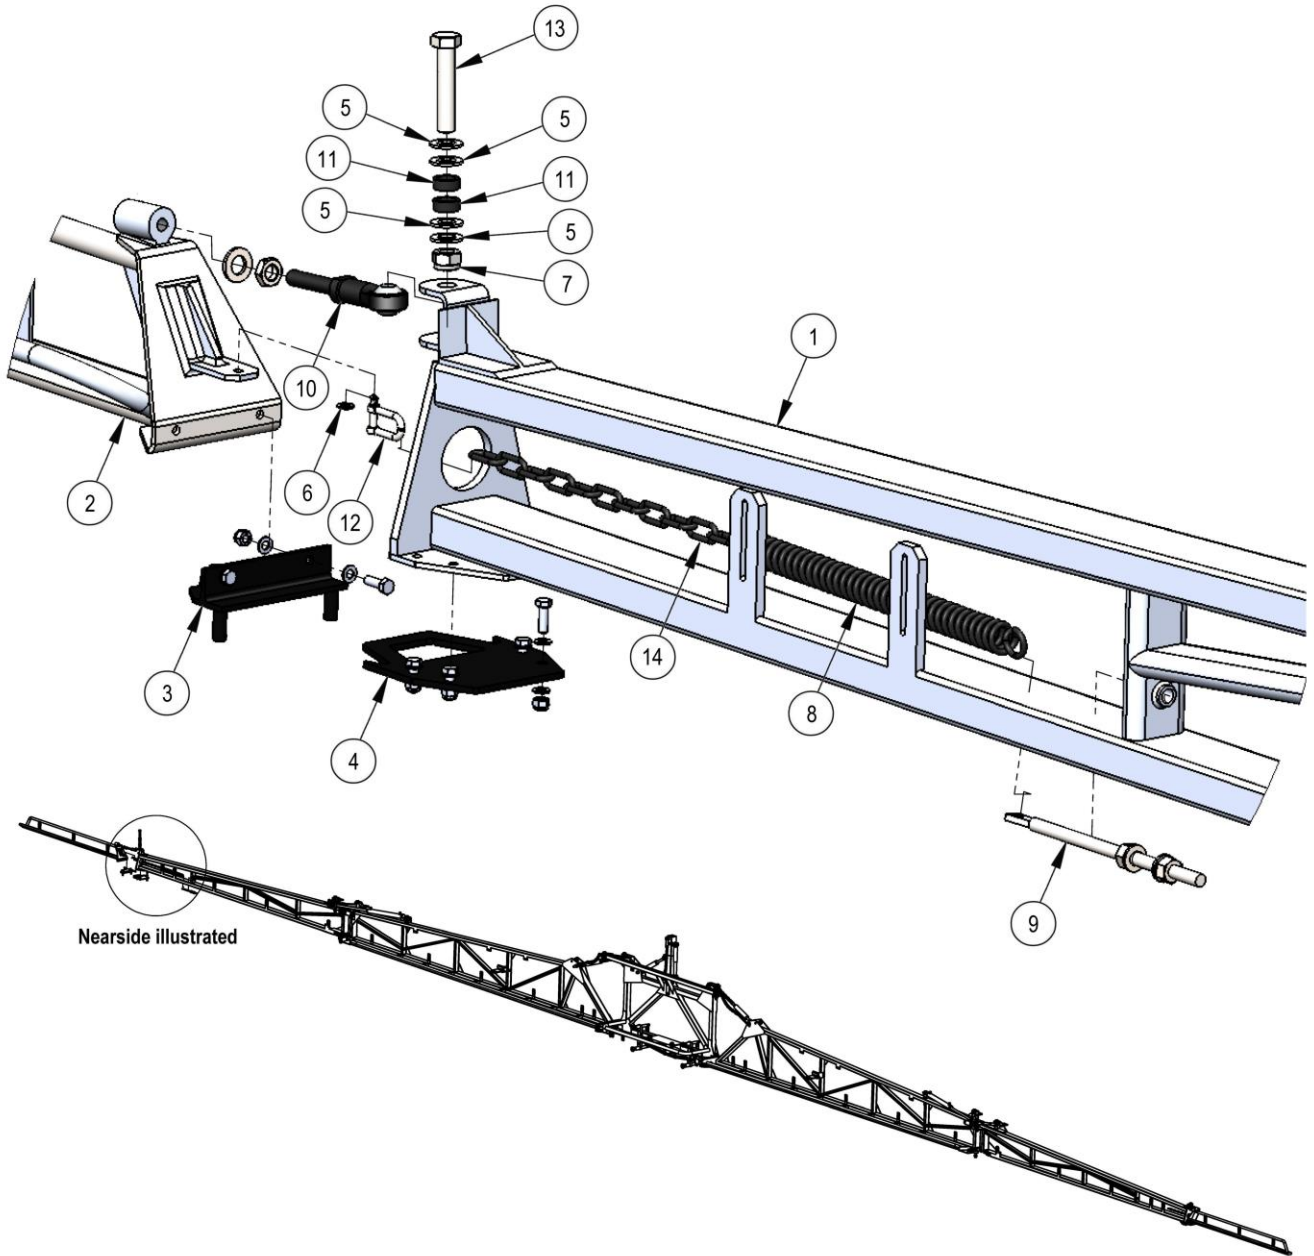

STANDARD BOOM FRAME – OUTER SECTION

McCONNEL

Module(s):

STANDARD BOOM FRAME – OUTER SECTION

McCONNEL

Module(s):

REF.	QTY.	PART No.	DESCRIPTION
			STANDARD BOOM OUTER FRAMES - N/S
			STANDARD BOOM OUTER FRAMES - O/S
1	1	AS70052S40P	RPA NEAR SIDE OUTER SECTION
	1	AS70055S40P	RPA OFFSIDE OUTER SECTION
2	1	AS70050S40P	RPA NEAR SIDE BREAKBACK
	1	AS70053S40P	RPA OFFSIDE BREAKBACK
3	2	LQP-PO-010-059	BREAKBACK FOLDING PLATES KIT
4	2	LQP-PO-010-060	OUTER FOLDING PLATES KIT
5	12	M16W	WASHER
6	2	M8W	WASHER
7	12	M16LN	NYLOC NUT
8	2	AS69977S40P	BREAKBACK SPRING
9	2	LQP-PO-010-090	BREAKBACK ADJUSTER KIT
10	2	LQP-PO-010-031	BALL JOINT KIT
11	4	LQP-PO-001-670	SPACER
12	4	AB72348X00P	D-SHACKLE
13	4	M16X80HB	BOLT
14	2	LQP-PO-003-201	BREAKBACK CHAIN