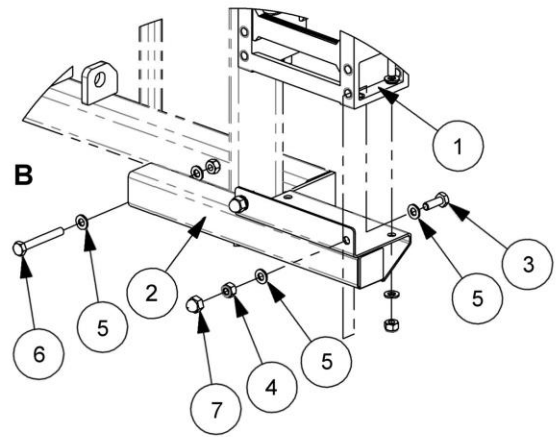

ENERGY CHAIN KIT

Module(s): AS67819S30K

McCONNEL

REF.	QTY.	PART No.	DESCRIPTION
		AS67819S30K	ENERGY CHAIN KIT
1	1	AS75781N56P	ENERGY CHAIN
2	1	AS01315S10A	SUPPORT BRACKET
3	8	AB70510X00P	BOLT
4	9	AB72222X00P	NYLOC NUT
5	18	AB72224X00P	FLAT WASHER
6	1	M10X80HB	BOLT
7	6	M10BC	BLACK COVER CAP