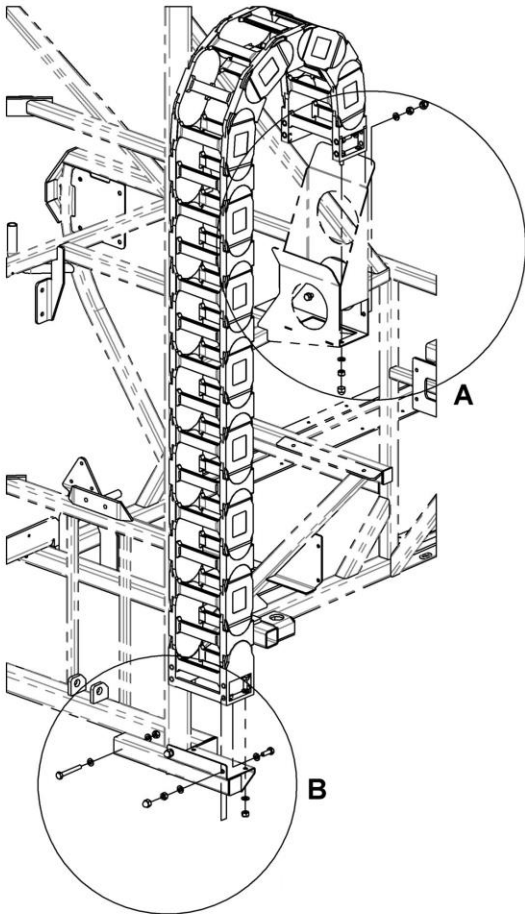

ENERGY CHAIN KIT

Module(s): AS67819S30K

McCONNEL

REF.	QTY.	PART No.	DESCRIPTION
		AS67819S30K	ENERGY CHAIN KIT
1	1	AS75781N56P	ENERGY CHAIN
2	1	AS01315S10A	SUPPORT BRACKET
3	8	AB70510X00P	BOLT
4	9	AB72222X00P	NYLOC NUT
5	18	AB72224X00P	FLAT WASHER
6	1	M10X80HB	BOLT
7	6	M10BC	BLACK COVER CAP