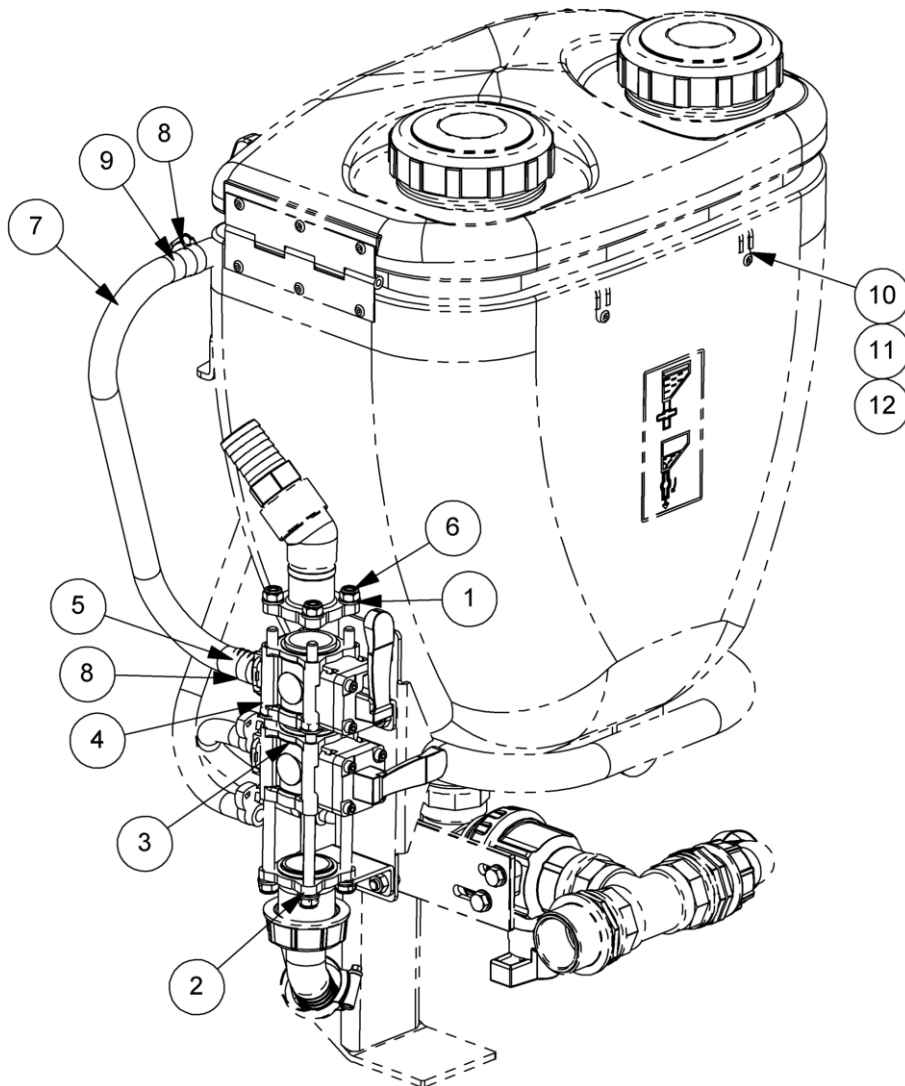

REF.	QTY.	PART No.	DESCRIPTION
		AS66101S10K	INDUCTION HOPPER RINSE RING KIT
1	8	AB72250X00P	FLAT WASHER
2	1	M8STUD	STUD BAR
3	1	AS72211S30P	O RING
4	1	AS72210S30P	MANUAL FLIP VALVE
5	1	AS72209S30P	HOSETAIL
6	8	MD65335X20S	NYLOC NUT
7	1	AS77111S30C	HOSE
8	2	HC020SS	JUBILEE CLIP
9	1	AS72166S30P	RINSE RING
10	4	AB70724X00P	P CLIP
11	4	MD64045X00S	POP RIVET
12	4	AB72238X00P	FLAT WASHER