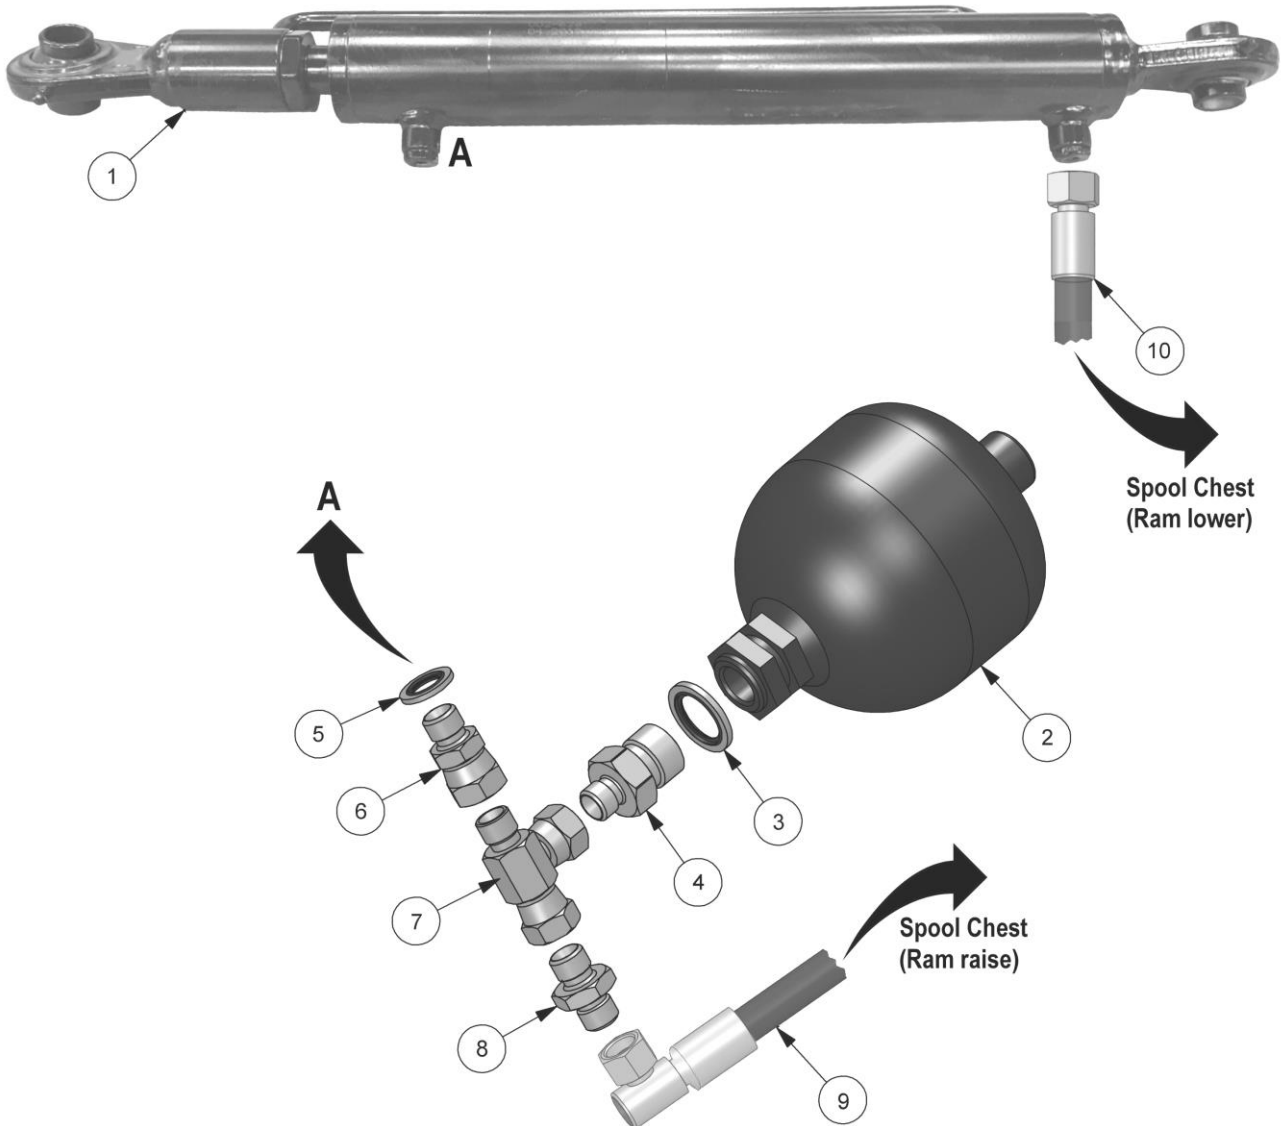

Module(s):

REF.	QTY.	PART No.	DESCRIPTION
ACTIVE SUSPENSION ASSEMBLY			
1	2	AS73135S40P	HYDRAULIC RAM (VG)
2	2	AS72190S30P	ACCUMULATOR (35 Bar)
3	2	HYD105	SEAL
4	2	HYD152	ADAPTOR
5	2	HYD103	SEAL
6	2	HYD170	ADAPTOR
7	2	HYD235	TEE ADAPTOR
8	2	HYD132	RESTRICTOR (0.8)
9	1	AS68204T30P	HOSE (N/S Assembly)
	1	AS68202T30P	HOSE (O/S Assembly)
10	1	AS68205T30P	HOSE (N/S Assembly)
	1	AS68203T30P	HOSE (O/S Assembly)