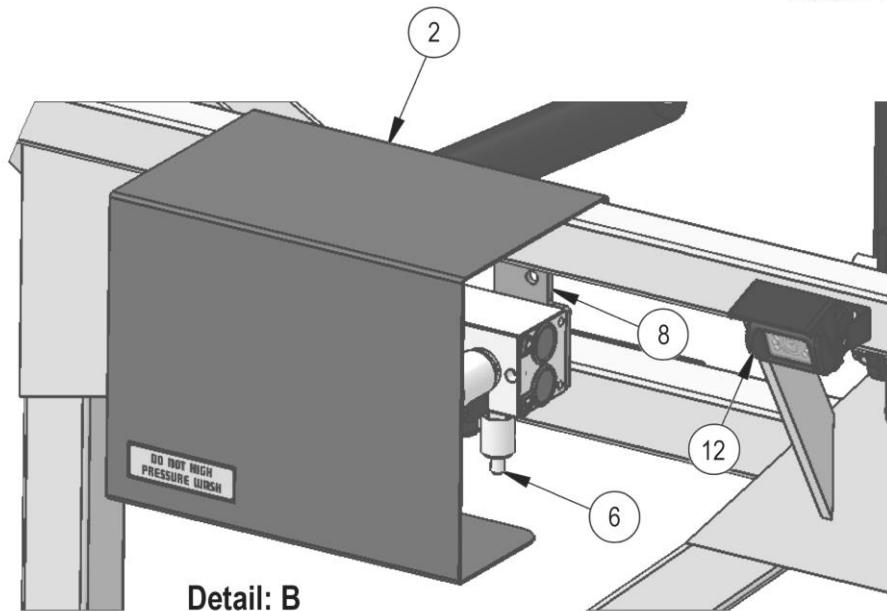

Module(s):

Detail: A

Detail: B

Detail: C

Module(s):

REF.	QTY.	PART No.	DESCRIPTION
CENTER FRAME CONTROL ACCESSORIES			
1	1	AS66608S40A	12/24m COMPLETE BOOM ASSEMBLY
2	1	AS01628S00C	SPOOL COVER
3	1	AS66025N85C	TEEJET AEROS COVER
4	1	AS66036N86P	[AEROS 9040 - JOB COMPUTER AEROS 9040 - ISOBUS
5			
6	1	HYD481	4 STATION HYDRAULIC MANIFOLD Builds ► 04/18
	1	AS68210T30P	4 STATION HYDRAULIC MANIFOLD Builds 04/18 ►
	opt.	HYD482	* 6 STATION HYDRAULIC MANIFOLD Builds ► 04/18
	opt.	AS68209T30P	* 6 STATION HYDRAULIC MANIFOLD Builds 04/18 ►
7	1	AS66626L90K	BASIC SPRAY SECTION CONTROL BOX
8	1	AS01856S10C	SPOOL VALVE MOUNTING PLATE
9	1	AS66011N85A	TEEJET AEROS HOUSING PLATE
10	1	AS66636S30K	MASTER VALVE ASSEMBLY
11	1	AS01621S00A	CROSS MOUNTING BRACKET
12	1	AS67063S60P	REVERSING CAMERA
13	1	CHYD-KEL-MANIFOLD	HYDRAULIC MANIFOLD
14	opt.	AS68181S40KM	RPA VARIABLE GEOMETRY KIT <i>(not illustrated)</i>