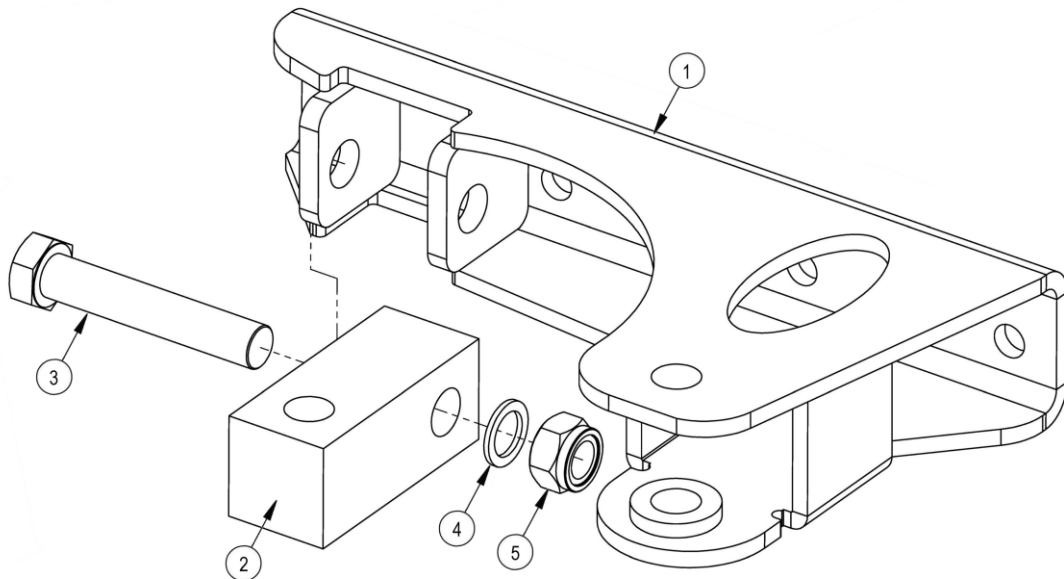

Main Hinge Pivot Bracket - RH

REF.	QTY.	PART No.	DESCRIPTION
MAIN HINGE PIVOT BRACKET KIT - RH			
1	1	AS70035S40P	RH MAIN HINGE PIVOT BRACKET
2	1	LQP-PO-010-054	PIVOT BLOCK
3	1	AB70572X00P	BOLT
4	1	AB70570X00P	WASHER
5	1	AB70567X00P	NYLOC NUT