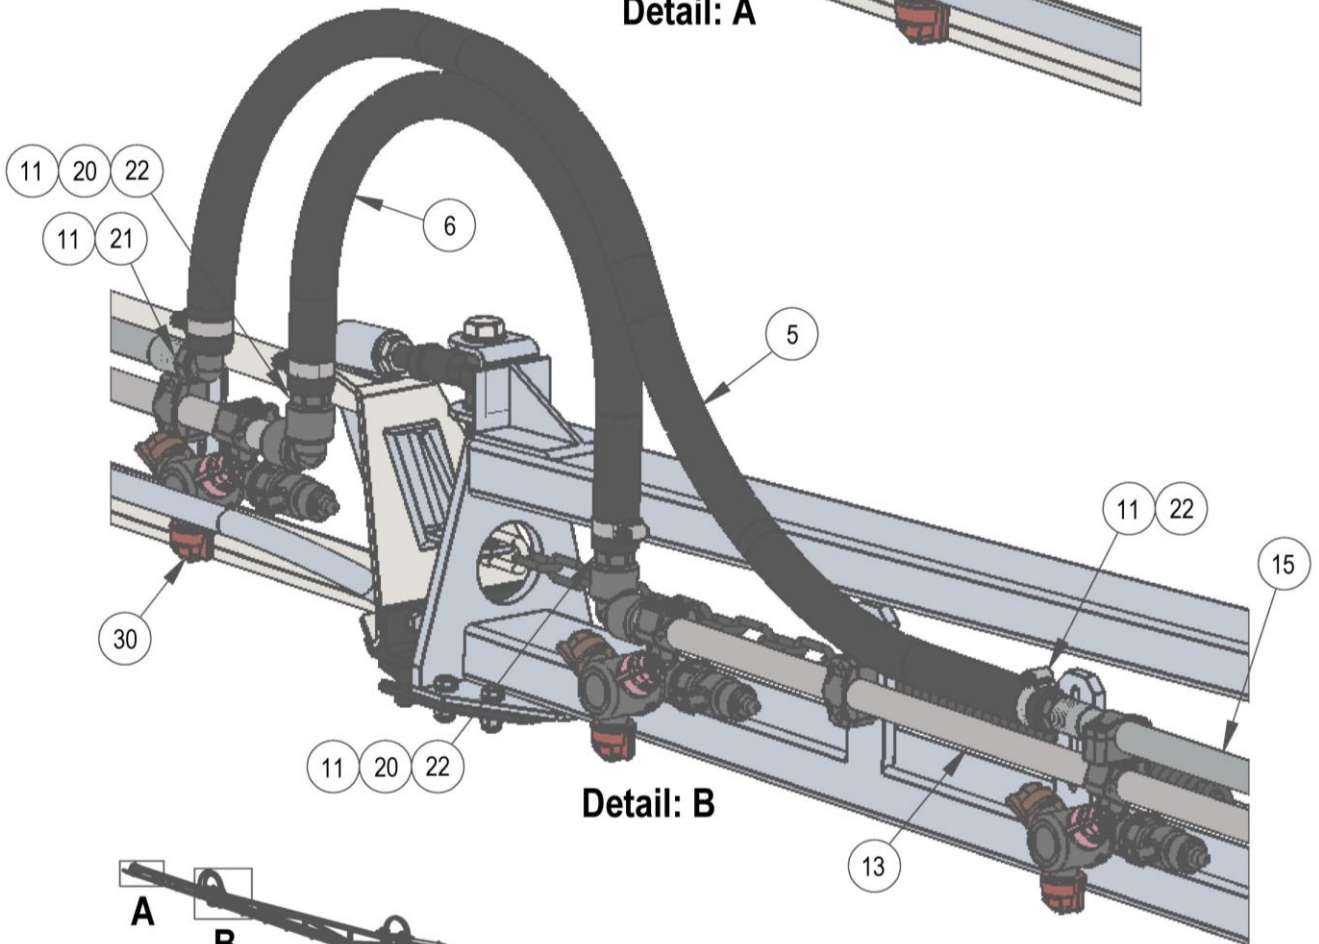

Module(s): AS66608S40A

Detail: A