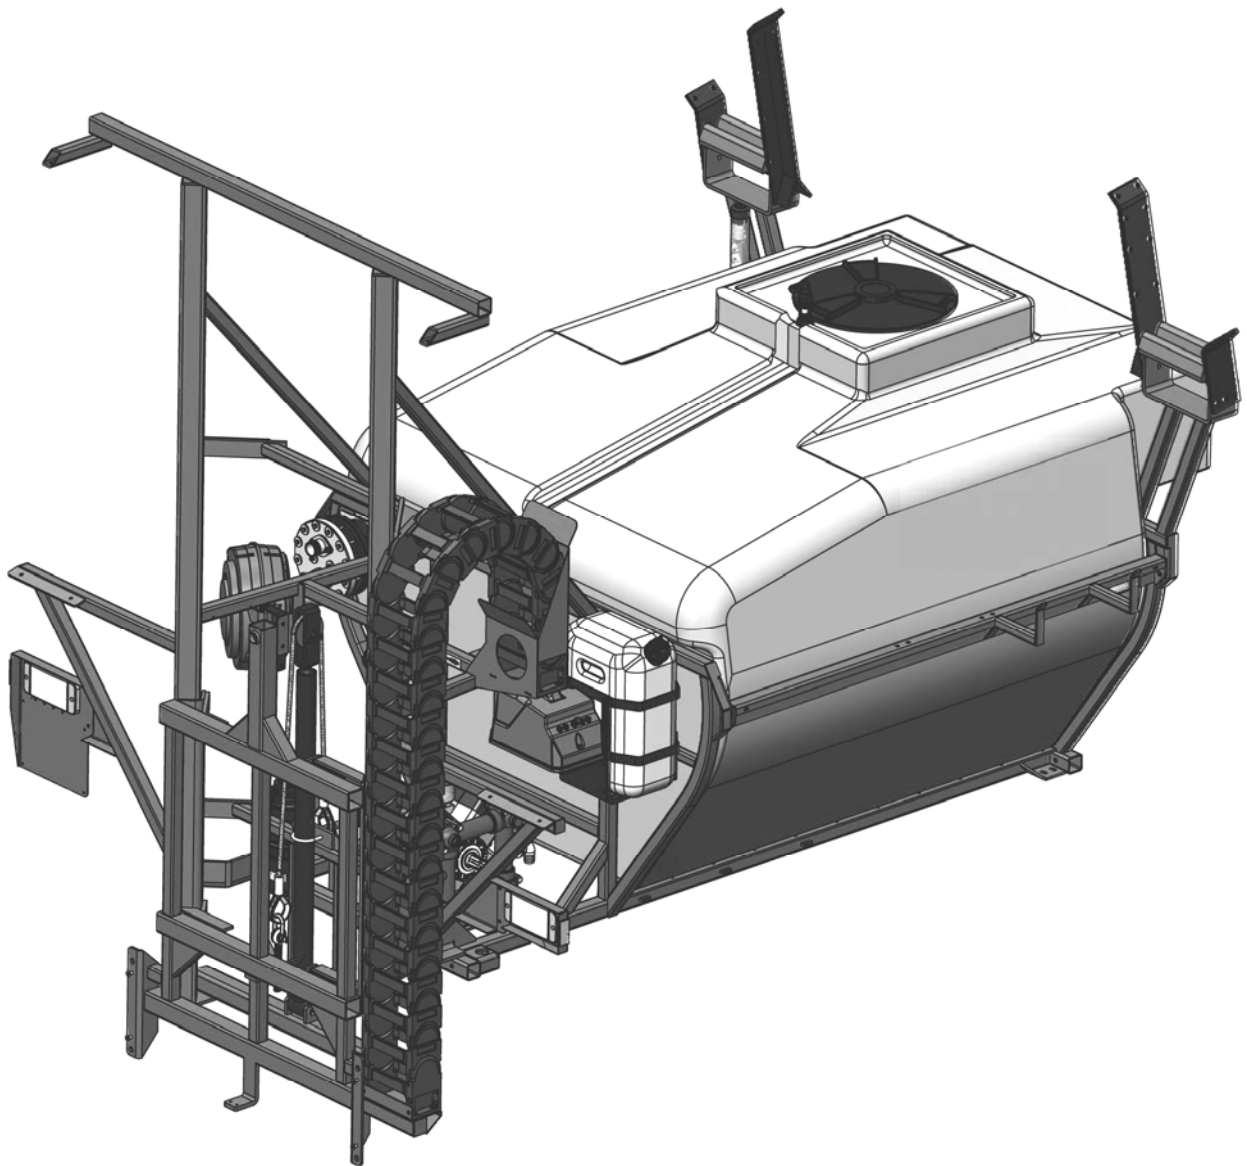

Publication 929
January 2019
Part No. 24214.29

McCONEl

AGRIBUGGY 2700

Demountable Sprayer Unit

16-24m Aluminium Booms

Parts Manual

CONTENTS

SPRAYER DEMOUNT UNIT	1
DEMOUNT FRAME ASSEMBLY	3
TANK ASSEMBLY	4
TANK FILL KIT	5
TANK DRAIN KIT	7
TANK INTERNAL HOSE KIT	8
DRY SIGHT GAUGE KITS	9
BACK FRAME ASSEMBLY	11
LIFT RAM ACCUMULATOR ASSEMBLY	13
CENTER FRAME CONTROL ACCESSORIES	15
SPRAYER VALVE KIT	17
STANDARD BOOM FRAME – OUTER SECTION	19
STANDARD BOOM FRAME – INNER SECTION	21
STANDARD BOOM FRAME – CENTER SECTION	23
MAIN HINGE PIVOT BRACKET KITS	25
BREAK BACK FOLDING PLATE KITS	26
PASSIVE SUSPENSION ASSEMBLY	27
ACTIVE SUSPENSION ASSEMBLY	28
HOSES & PIPING – STD. BOOM OUTER SECTION	29
HOSES & PIPING – STD. BOOM INNER SECTION	31
HOSES & PIPING – STD. BOOM CENTRE SECTION	33
HOSE KIT	36
MASTER CONTROL VALVE	37
RAMSAY KIT	39
RAMSAY UNIT - FITTINGS	41
PUMP ASSEMBLY (4 CYLINDER)	43
PUMP ASSEMBLY (5 CYLINDER)	47
SPRAY PUMP FITTING KIT	51
HOSE REEL KIT	52
PRESSURE FILTER KIT	53
SUCTION FILTER KIT	54
STANDARD INDUCTION HOPPER	55
INDUCTION HOPPER RINSE RING KIT	56
ENERGY CHAIN KIT	57
WHEEL CHOCK KIT	58
DEMOUNT SPRAYER DECAL KIT	59