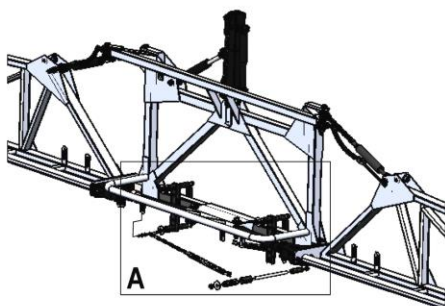

STANDARD BOOM FRAME – CENTER SECTION

McCONEL

Module(s):

Detail: B