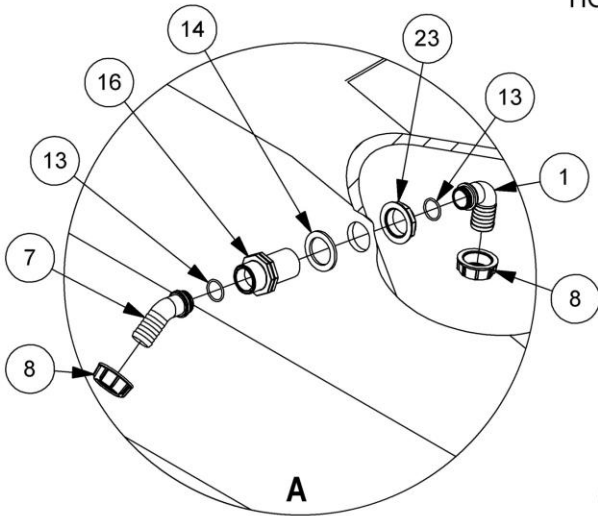

TANK FILL KIT

Module(s): AS74382S30P

McCONEL

BLACK SILICONE SEALANT ON GASKET

TANK FILL KIT

McCONNEL

Module(s): AS74382S30P

REF.	QTY.	PART No.	DESCRIPTION
		AS74382S30P	TANK FILL KIT
1	2	AS72072S30P	O-RING
2	1	AS72049S30P	BACK NUT
3	2	AS72033S30P	HOSETAIL 90°
4	2	AS72034S30P	HOSETAIL 90°
5	2	AS72035S30P	HOSETAIL 90°
6	1	AS72036S30P	HOSETAIL 45°
7	4	AS72042S30P	FLY NUT
8	2	AS72043S30P	FLY NUT
9	1	AS72046S30P	BACK NUT
10	1	AS72048S30P	BACK NUT
11	1	AS72052S30P	TANK OUTLET
12	1	AS72074S30P	GASKET
13	4	AS72071S30P	O-RING
14	2	AS72075S30P	GASKET
15	1	AS72076S30P	GASKET
16	2	AS72062S30P	MALE BULKHEAD NIPPLE
17	2	AS72044S30P	FLY NUT
18	4	AS72073S30P	O-RING
19	1	AS72063S30P	MALE BULKHEAD NIPPLE
20	1	AS72065S30P	MALE BULKHEAD NIPPLE
21	1	AS72023S30P	HOSETAIL
22	1	AS72077S30P	GASKET
23	2	AS72047S30P	BACK NUT
24	1	AS72019S30P	HOSETAIL
25	1	AS72070S30P	O-RING
26	1	AS72041S30P	FLY NUT