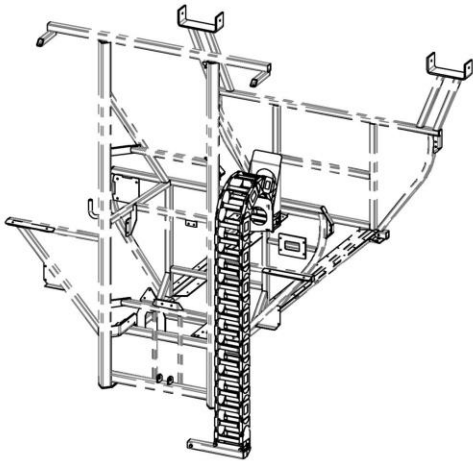

ENERGY CHAIN KIT

Module(s): AS67819S30K

McCONNEL

REF.	QTY.	PART No.	DESCRIPTION
		AS67819S30K	ENERGY CHAIN KIT
1	1	AS75781N56P	ENERGY CHAIN
2	1	AS01315S10A	SUPPORT BRACKET
3	8	AB70510X00P	BOLT
4	9	AB72222X00P	NYLOC NUT
5	18	AB72224X00P	FLAT WASHER
6	1	M10X80HB	BOLT
7	6	M10BC	BLACK COVER CAP