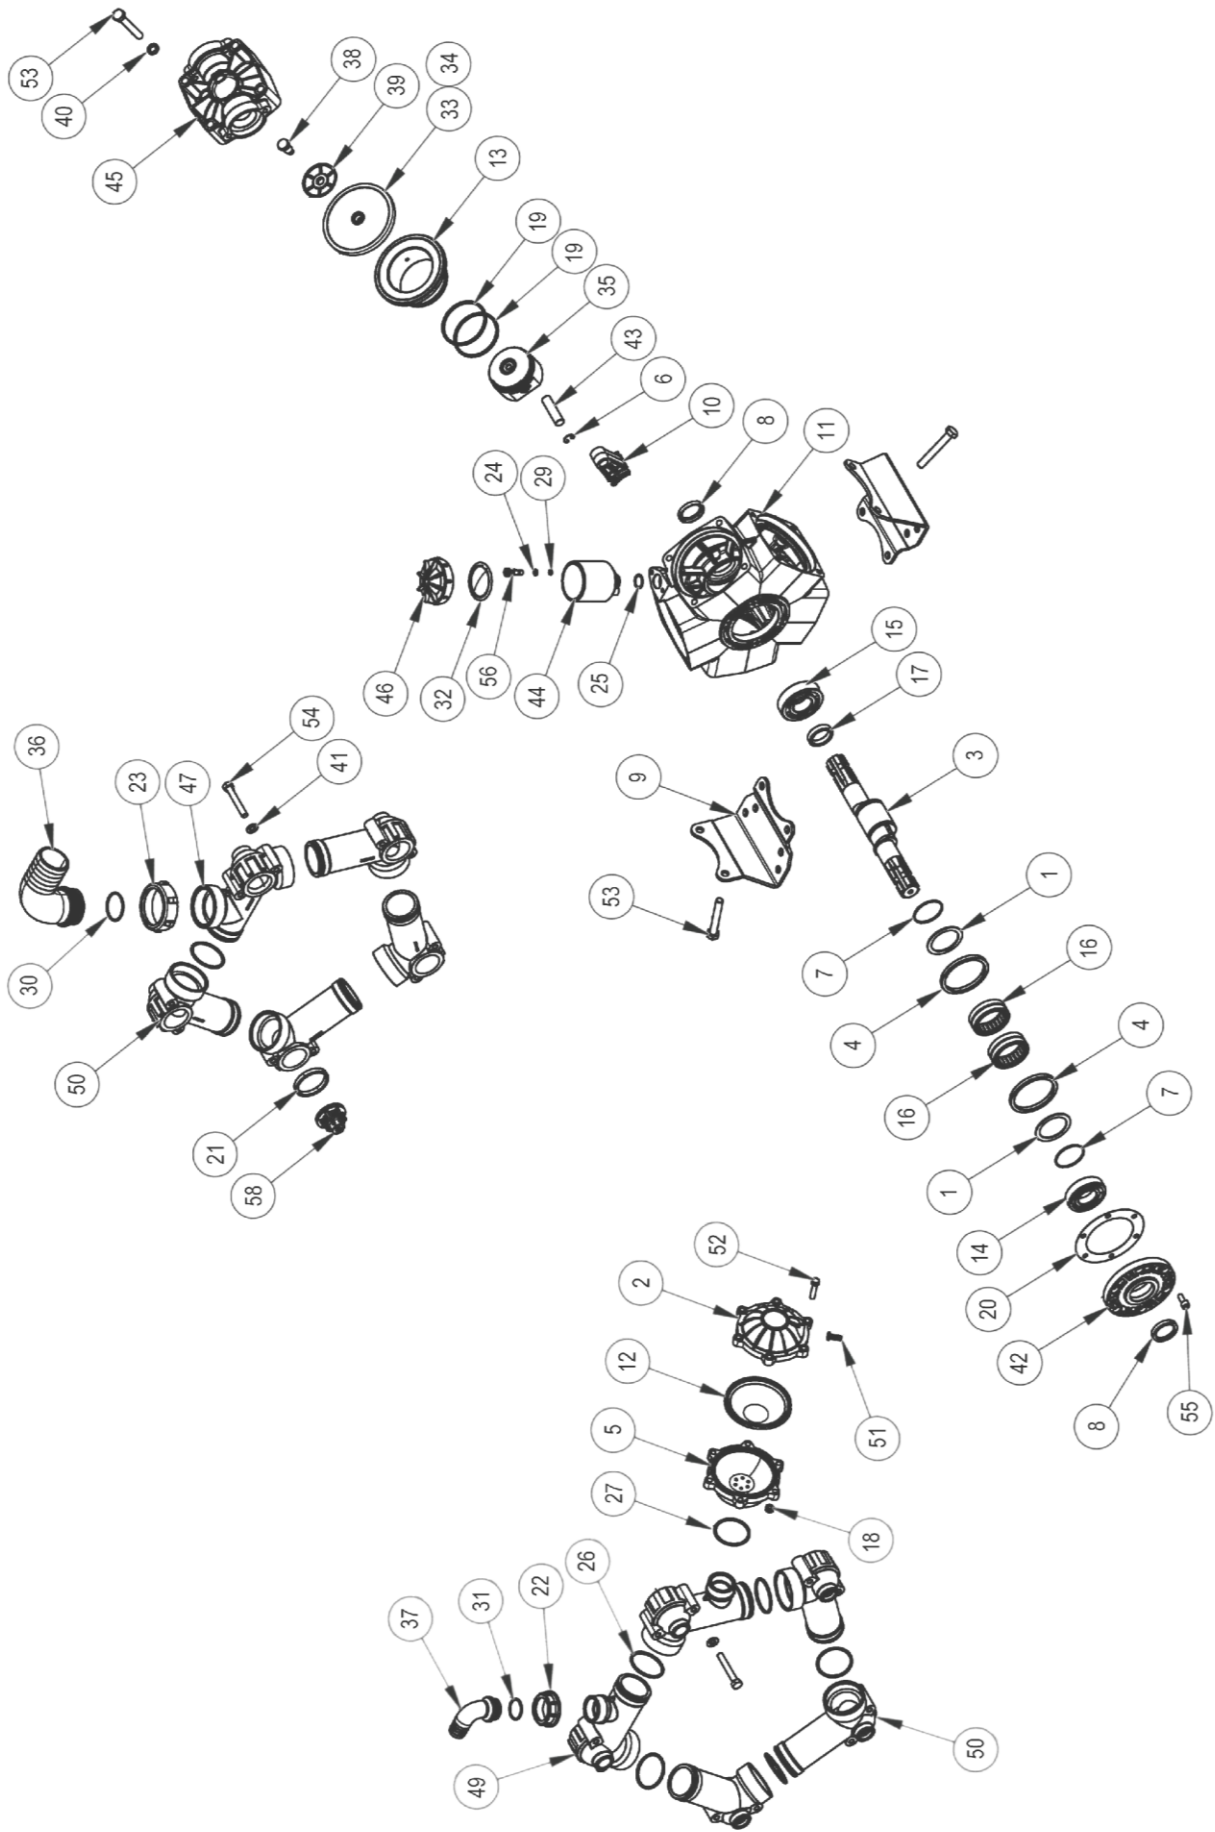

PUMP ASSEMBLY (5 CYLINDER) *Continued*

McCONNEL

Module(s): AS68185S20P

Module(s): AS68185S20P

REF.	QTY.	PART No.	DESCRIPTION
		AS68185S20P	5 CYLINDER PUMP ASSEMBLY
44	1	AS69772S20P	OIL RESEVOIR
45	1	AS69775S20P	CYLINDER HEAD
46	1	AS69776S20P	OIL RESEVOIR CAP (BLACK)
47	1	-	COLLECTOR PIPE
48	1	-	AIR DAMPER MANIFOLD
49	1	-	COLLECTOR PIPE
50	5	-	COLLECTOR PIPE
51	1	AS69785S20P	SCHRIEDER VALVE
52	6	M8X40CA	SOCKET CAP HEAD BOLTS
53	20	M12X85HB	BOLT
54	20	M10X70HB	BOLT
55	6	-	BOLT
56	2	-	SPECIAL SCREW
57	-	-	-
58	10	AS69792S20P	PUMP VALVE