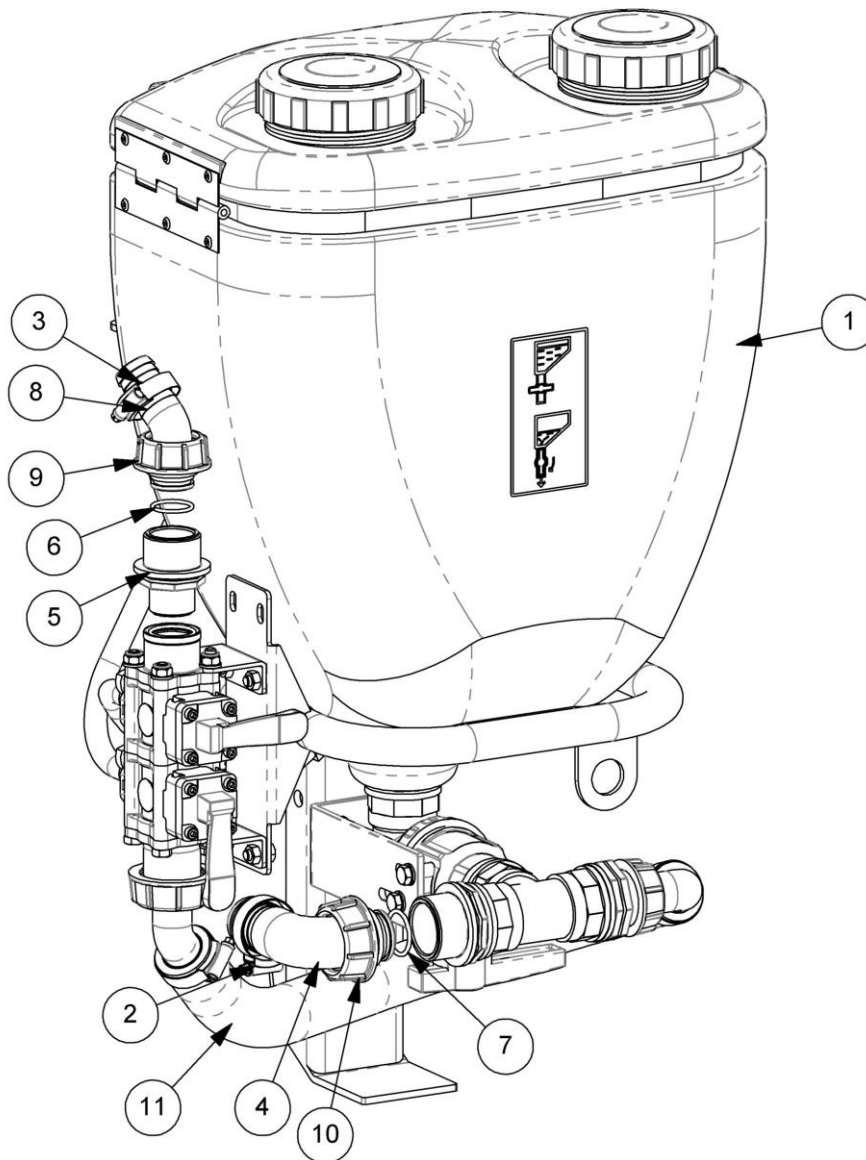

STANDARD INDUCTION HOPPER

McCONNEL

Module(s): AS66624S10K

REF.	QTY.	PART No.	DESCRIPTION
		AS66624S10K	STANDARD INDUCTION HOPPER
1	1	AS72165S50P	35L INDUCTION HOPPER
2	1	HC045SS	JUBILEE CLIP
3	1	HC040SS	JUBILEE CLIP
4	1	AS72034S30P	HOSETAIL 90°
5	1	AS72057S30P	MALE - MALE REDUCER
6	1	AS72071S30P	O-RING
7	1	AS72072S30P	O RING
8	1	AS72036S30P	HOSETAIL 45°
9	1	AS72042S30P	FLY NUT
10	1	AS72043S30P	FLY NUT
11	1	AS77117S30P	HOSE