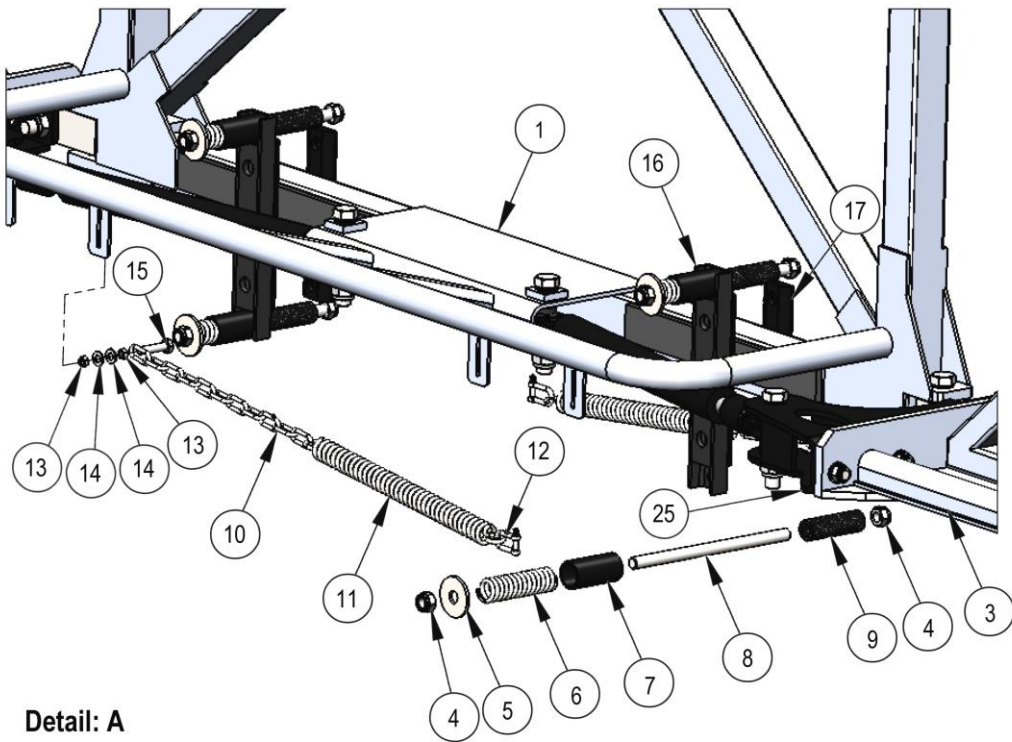

STANDARD BOOM FRAME – CENTER SECTION

McCONEL

Module(s):

Detail: A