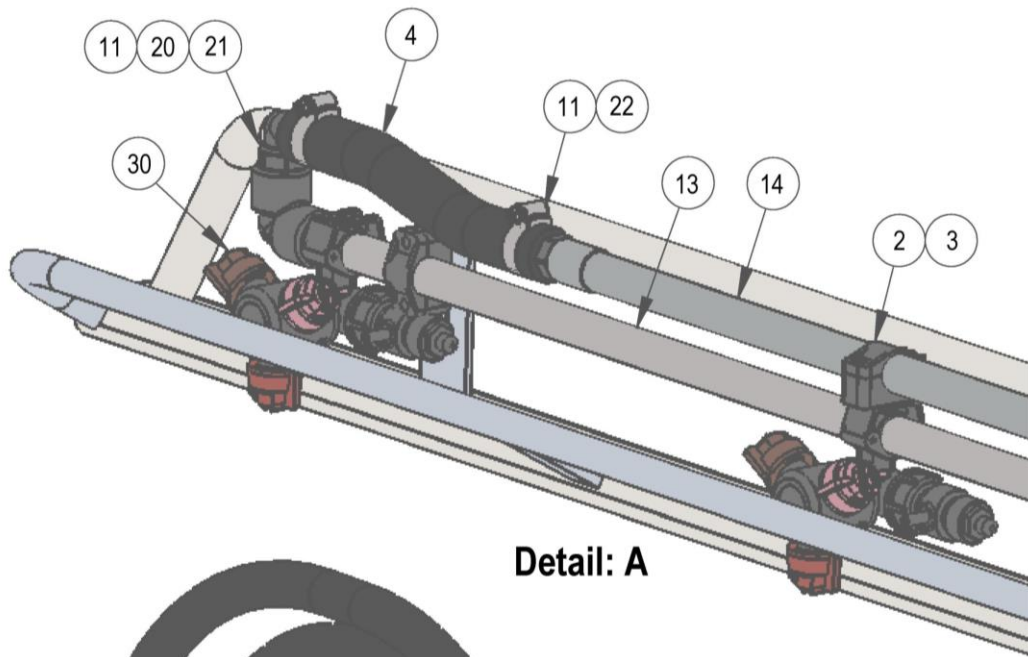

Module(s): AS66608S40A