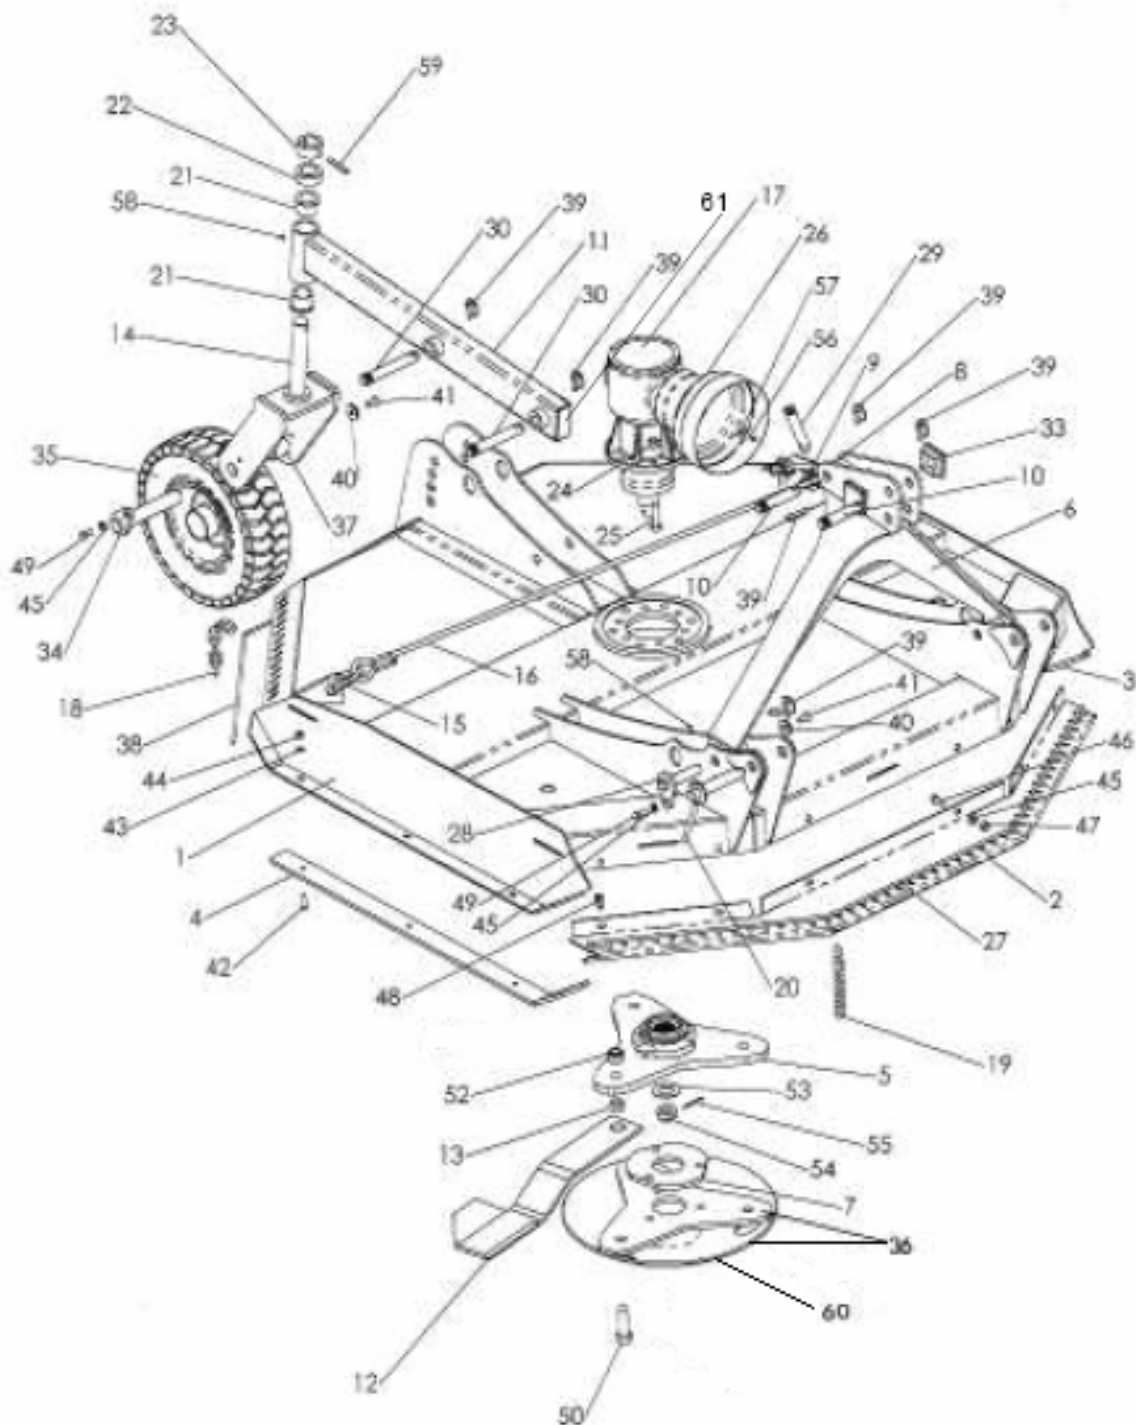

Publication 579
February 2009
Part No. 41571.79
Revision: 12.09.16

McCONEL

SWIPES

SW1600 & SW2000

Parts Manual

LIST OF CONTENTS

| | |
|---------------------|---|
| Main Frame Assembly | 2 |
| PTO Shaft Assembly | 4 |
| Gearbox Assembly | 6 |
| Cutting Chains | 8 |

| REF. | PART No. | | ENGLISH DESCRIPTION | FRENCH DESCRIPTION | GERMAN DESCRIPTION | DANISH DESCRIPTION |
|------|-----------|-----------|---------------------|--------------------|--------------------|--------------------|
| | 1600 | 2000 | | | | |
| 1 | 1560100B | 1770202R | Body | Caisse | Korper | Krop |
| 2 | 1560106A | 1770227 | Bracket | Support - Etrier | Konsole | Konsol |
| 3 | 1770685A | 1770204A | LH Skid | Patin | Stutzkufen | Glideskinne |
| 4 | 1770685AR | 1770204AR | RH Skid | Patin | Stutzkufen | Glideskinne |
| 5 | 1770602-3 | 1770220 | Holder | Support - Etrier | Konsole | Konsol |
| 6 | 177613A | | Headstock | Poupee | A-rahmen | A-ramme |
| 7 | 1770604-3 | 1770222 | Spacer | Entretoise | Distanzscheibe | Afstandsboening |
| 8 | 1560120 | | Bracket | Support - Etrier | Konsole | Konsol |