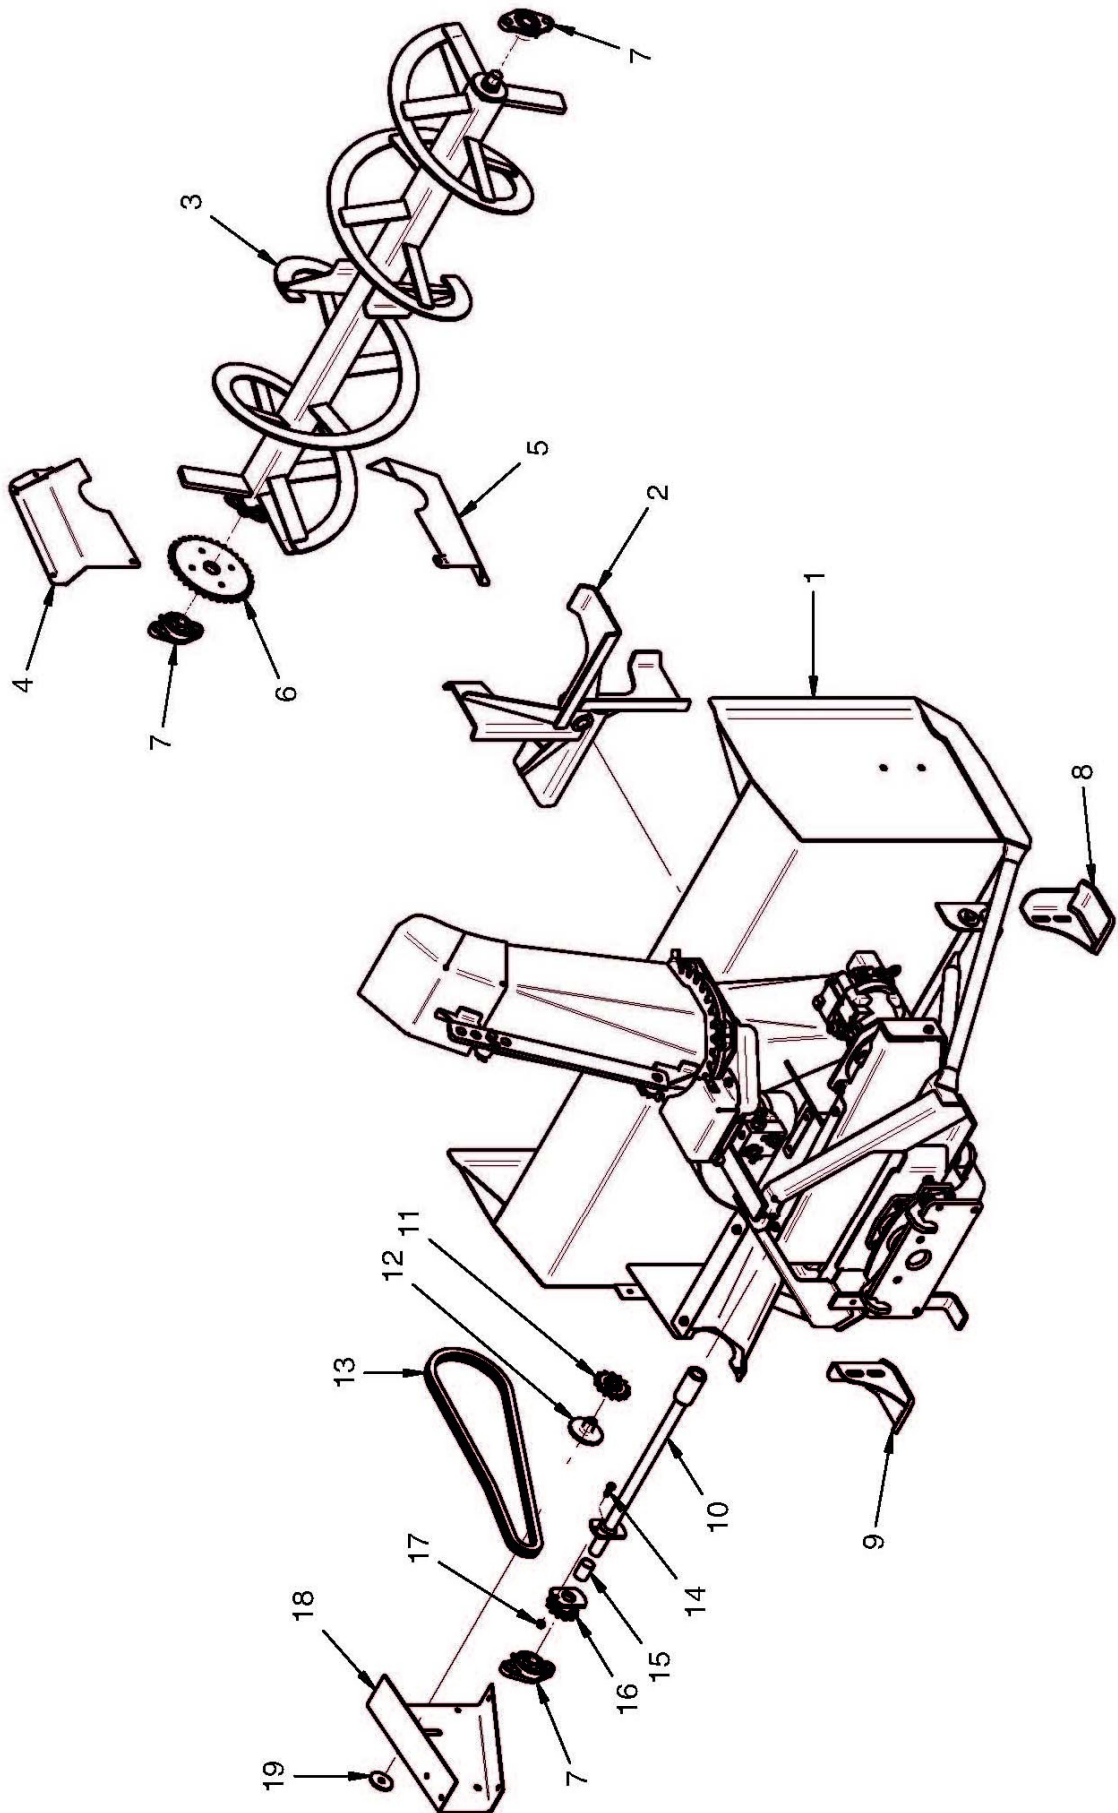

ROTORS & TRANSMISSION MODULE

McCONEL

Module(s): 4000711

ROTORS & TRANSMISSION MODULE

McCONNEL

Module(s): 4000711

REF.	QTY.	PART No.	DESCRIPTION
		4000711	ROTORS & TRANSMISSION
1	1	4000611	CHASSIS
2	1	4000630	ROTOR (PROPELLER)
3	1	4000631	AUGER
4	1	4000632	UPPER COVER
5	1	4000633	LOWER COVER
6	1	4000634	SPROCKET
7	1	4000225	FLANGE BEARING
8	1	4000635	SKID - RH
9	1	4000636	SKID - LH
10	1	4000637	SHAFT
11	1	4000638	PINION
12	1	4000639	PINION BRACKET
13	1	4000640	DRIVE CHAIN
14	1	9313054	SETSCREW
15	1	4000641	BUSH
16	1	4000642	SAFETY JOINT
17	1	9163004	NYLOC NUT
18	1	4000643	LEFT BRACKET
19	1	4000644	WASHER