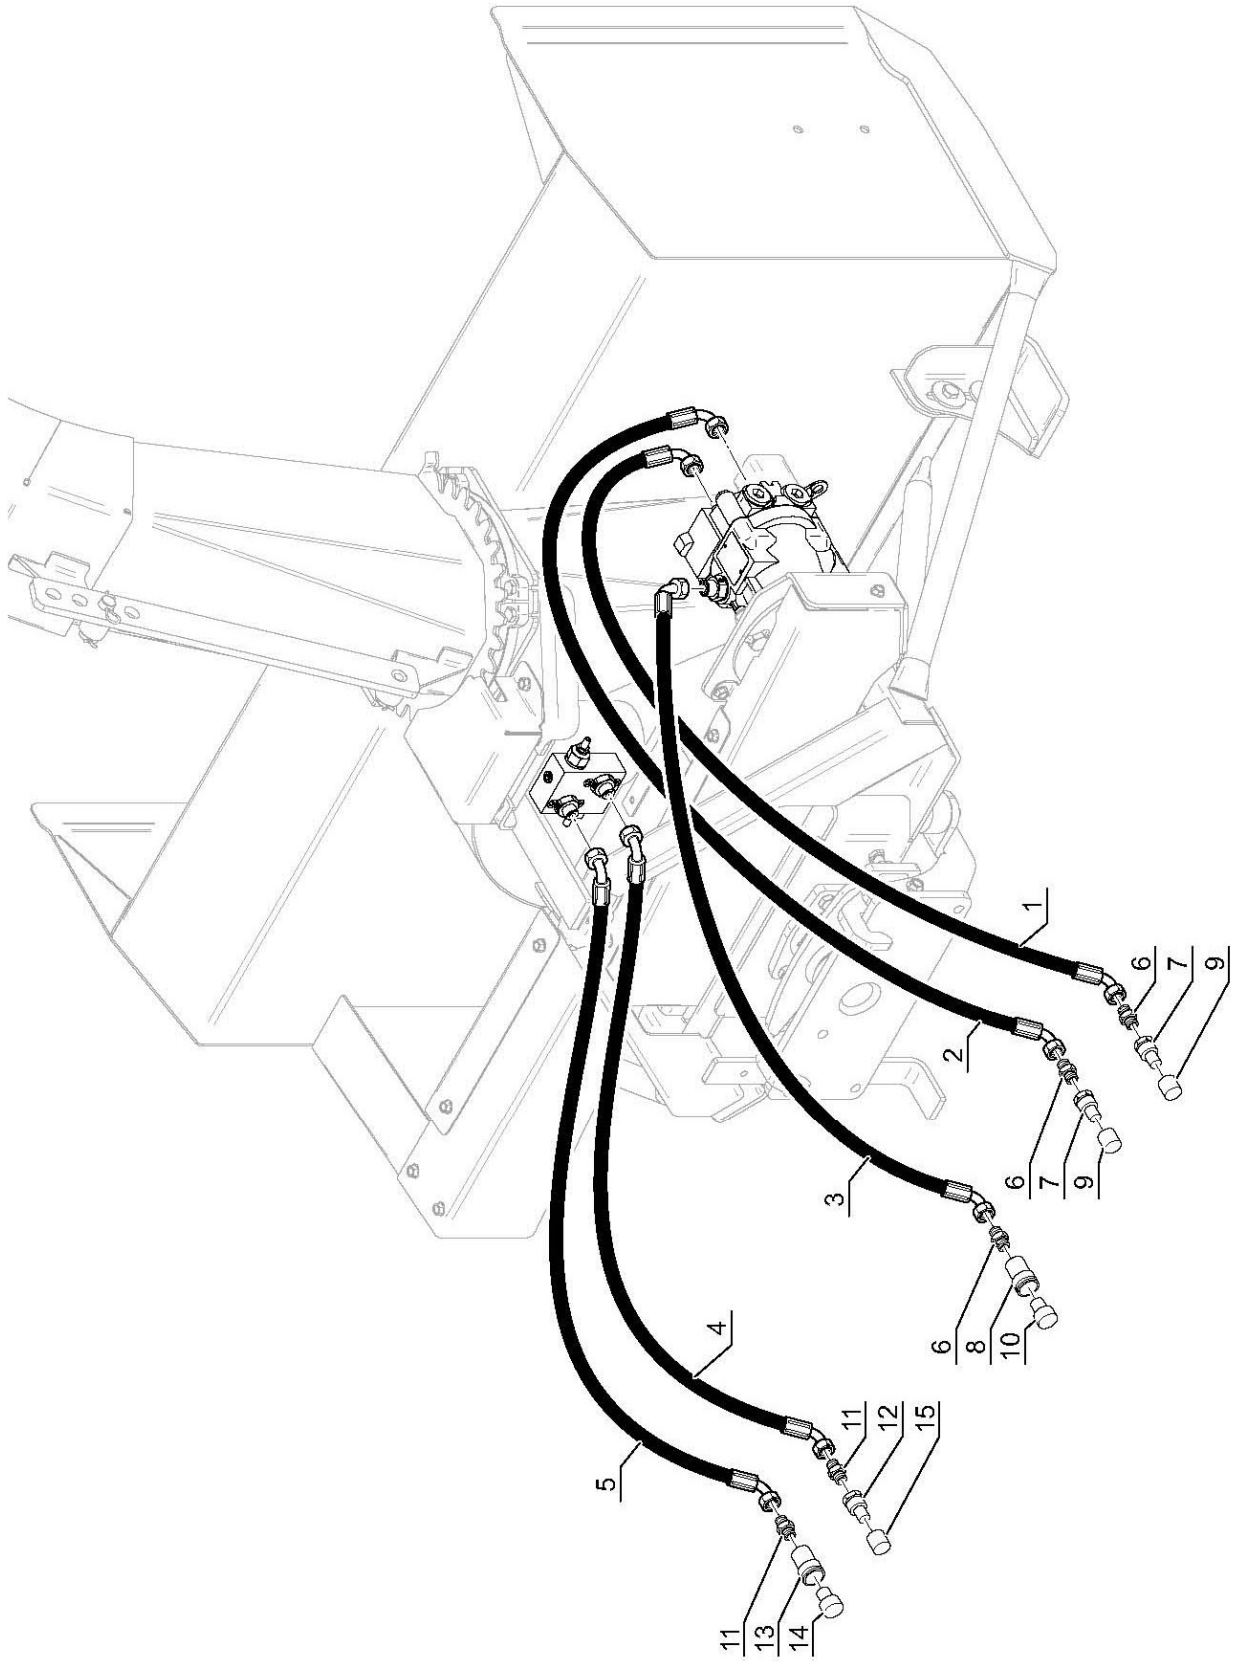

HYDRAULIC INSTALLATION

Module(s): 4000714

McCONEL

Module(s): 4000714

REF.	QTY.	PART No.	DESCRIPTION
		4000714	HYDRAULIC INSTALLATION
1	1	4000662	HYDRAULIC HOSE
2	1	4000663	HYDRAULIC HOSE
3	1	4000664	HYDRAULIC HOSE
4	1	4000665	HYDRAULIC HOSE
5	1	4000666	HYDRAULIC HOSE
6	3	7315797	CONNECTOR
7	2	4000136	QR COUPLING
8	1	4000667	QR COUPLING
9	2	4000137	* PLUG
10	1	4000139	* PLUG
11	2	4000587	CONNECTOR
12	1	4000135	QR COUPLING
13	1	4000132	QR COUPLING
14	1	4000140	* PLUG
15	1	4000668	* PLUG

* *Optional Components*