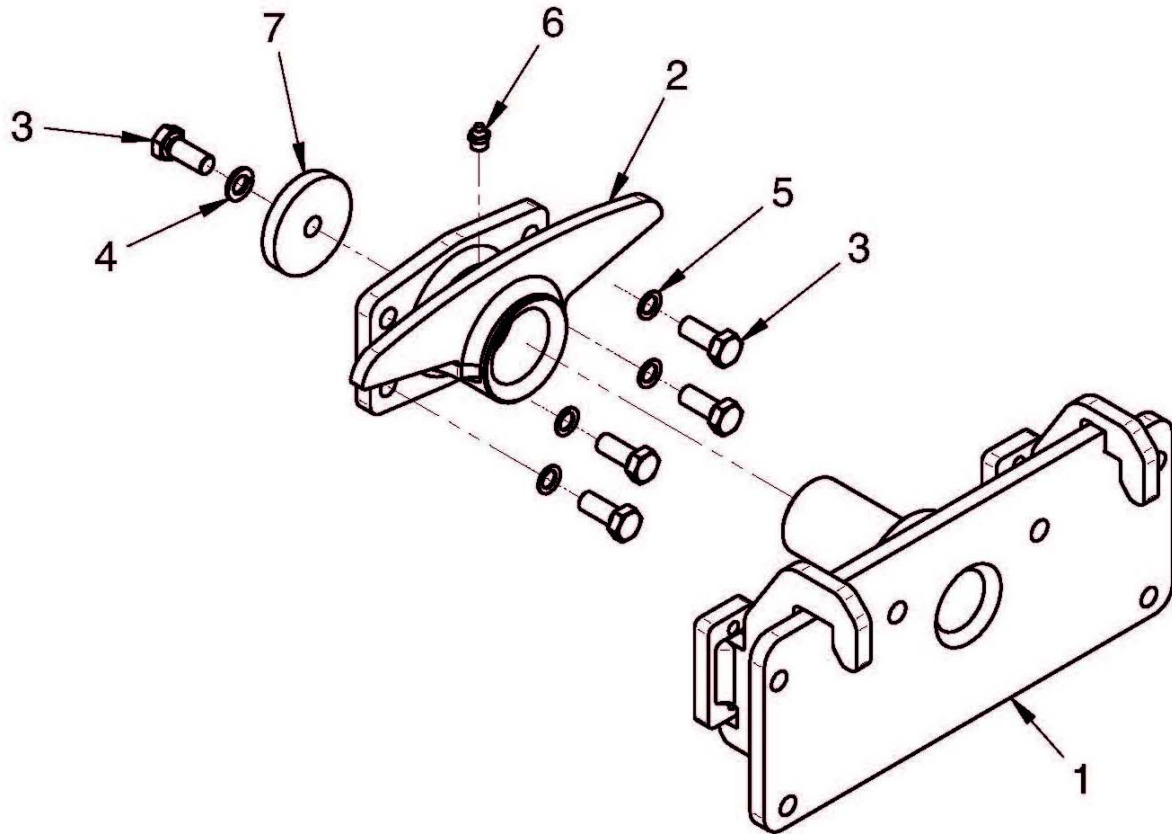

CHUTE MODULE

Module(s): 4000712

McCONNEL

CHUTE MODULE**McCONNEL**

Module(s): 4000712

REF.	QTY.	PART No.	DESCRIPTION
		4000712	CHUTE MODULE
1	1	4000645	LOWER CHUTE ASSEMBLY
2	2	4000646	GRIP CLIP
3	1	4000647	PIN
4	3	4000211	SETSCREW
5	4	4000648	CHUTE PLATE
6	1	4000649	ADJUSTMENT BRACKET
7	1	4000650	GRIP CLIP
8	3	4000651	SETSCREW
9	1	4000611	CHASSIS
10	1	4000652	PROTECTION COVER
11	2	4000380	FLANGED HEAD SCREW
12	1	9313074	SETSCREW
13	1	4000653	PINION
14	1	4000654	SPACER
15	1	9313045	SETSCREW
16	1	4000608	WASHER
17	1	4000655	MOTOR BRACKET
18	1	4000656	COUNTERSUNK SCREW
19	1	4000657	MOTOR PLATE
20	1	9163004	NYLOC NUT
21	1	4000658	VALVE
22	2	4000659	PERFORATED NUT
23	1	4000660	MOTOR (160cc)
24	1	7315775	CONNECTOR

HYDRAULIC INSTALLATION

Module(s): 4000714

McCONEL

Module(s): 4000714

REF.	QTY.	PART No.	DESCRIPTION
		4000714	HYDRAULIC INSTALLATION
1	1	4000662	HYDRAULIC HOSE
2	1	4000663	HYDRAULIC HOSE
3	1	4000664	HYDRAULIC HOSE
4	1	4000665	HYDRAULIC HOSE
5	1	4000666	HYDRAULIC HOSE
6	3	7315797	CONNECTOR
7	2	4000136	QR COUPLING
8	1	4000667	QR COUPLING
9	2	4000137	* PLUG
10	1	4000139	* PLUG
11	2	4000587	CONNECTOR
12	1	4000135	QR COUPLING
13	1	4000132	QR COUPLING
14	1	4000140	* PLUG
15	1	4000668	* PLUG