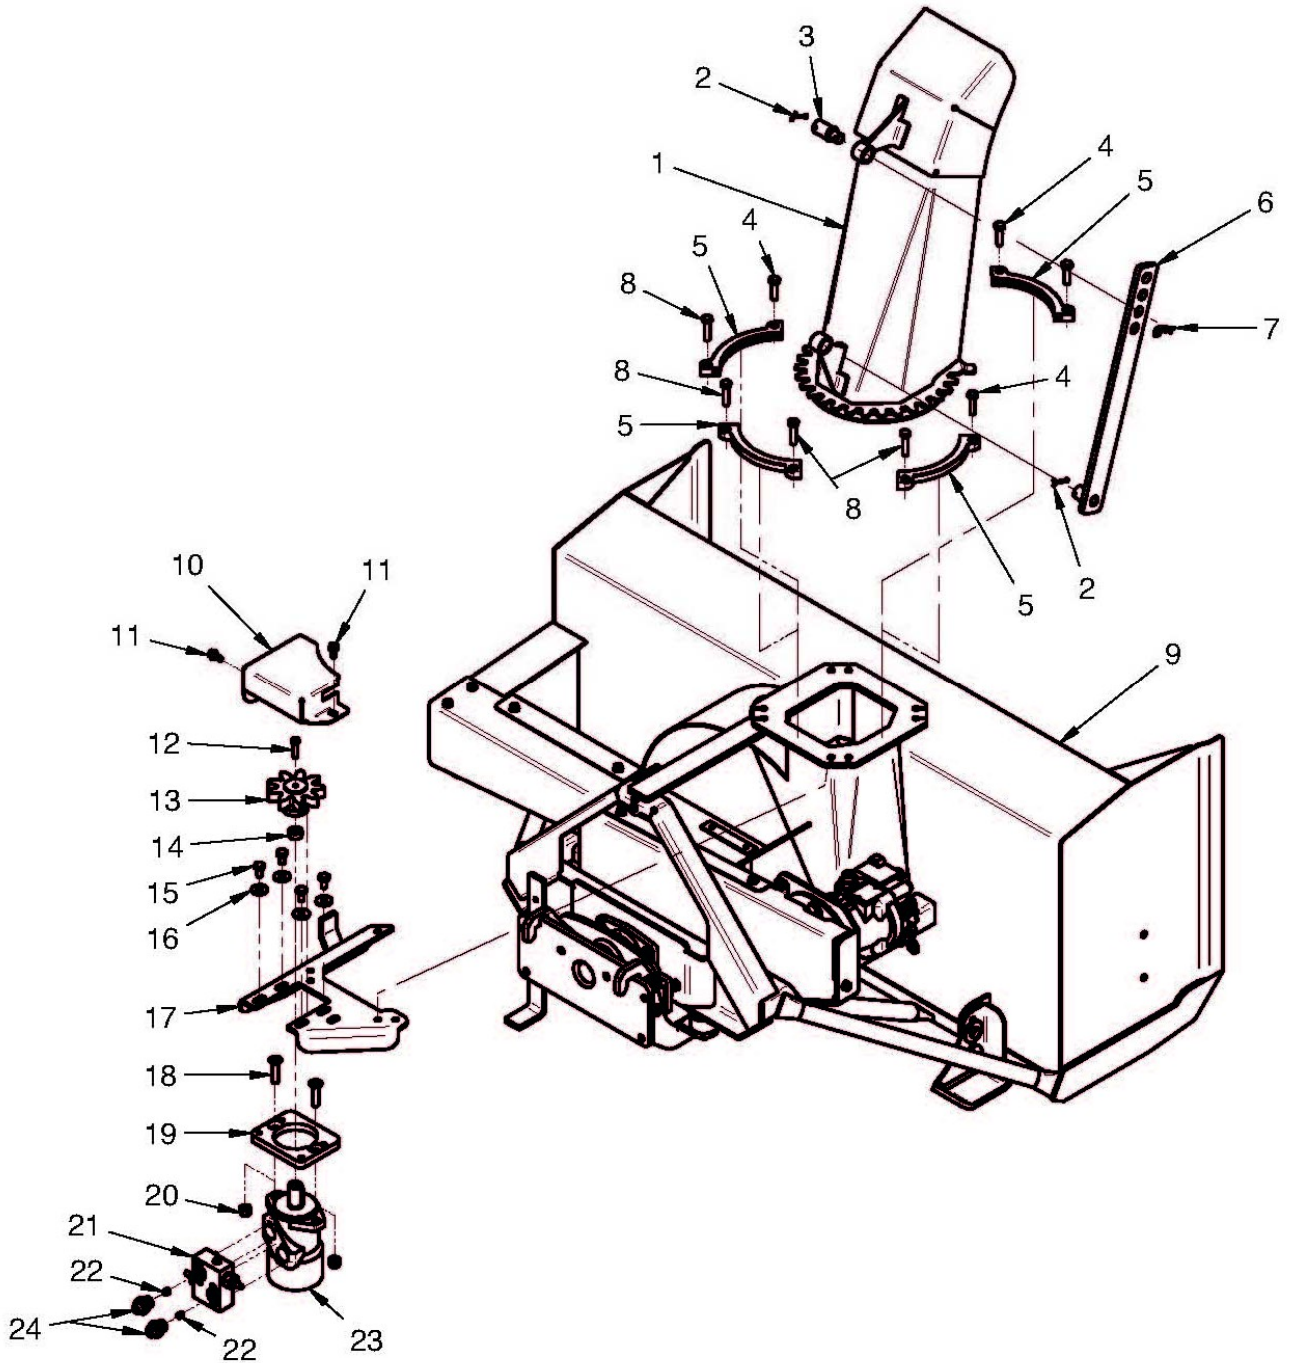

Module(s): 4000710

REF.	QTY.	PART No.	DESCRIPTION
		4000710	TRANSMISSION & COVERS
1	1	4000611	CHASSIS
2	1	4000612	FRONT CHAIN COVER
3	1	4000613	CHAIN GUARD
4	1	4000614	SHAFT COVER
5	1	4000615	CHAIN GUARD - LOWER
6	1	4000616	CHAIN SPROCKET
7	1	4000617	MOTOR SUPPORT BRACKET
8	1	4000618	DRIVE SPROCKET
9	1	4000619	SILENT BLOCK BRACKET - LH
10	1	4000620	SILENT BLOCK BRACKET - RH
11	1	4000621	MOTOR (35cc)
12	1	4000622	ADAPTOR
13	1	4000623	ADAPTOR
14	1	1061042	LOCK NUT
15	1	05.281.14	FLAT WASHER
16	1	4000624	LOCK
17	1	7315655	MOTOR SHAFT NUT
18	1	4000215	SCREW
19	1	4000625	PIN
20	1	4000626	GEARBOX
21	4	4000353	SCREW
22	1	4000627	DRIVE CHAIN
23	2	4000116	BUFFER
24	2	7315750	FLANGED HEAD SCREW
25	1	9163005	NYLOC NUT
26	1	4000628	MOUNTING BRACKET
27	1	4000629	SUPPORT LEG
		4001405	SEAL KIT FOR MOTOR 4000621

CHUTE MODULE

Module(s): 4000712

McCONNEL

CHUTE MODULE**McCONNEL**

Module(s): 4000712

REF.	QTY.	PART No.	DESCRIPTION
		4000712	CHUTE MODULE
1	1	4000645	LOWER CHUTE ASSEMBLY
2	2	4000646	GRIP CLIP
3	1	4000647	PIN
4	3	4000211	SETSCREW
5	4	4000648	CHUTE PLATE
6	1	4000649	ADJUSTMENT BRACKET
7	1	4000650	GRIP CLIP
8	3	4000651	SETSCREW
9	1	4000611	CHASSIS
10	1	4000652	PROTECTION COVER
11	2	4000380	FLANGED HEAD SCREW
12	1	9313074	SETSCREW
13	1	4000653	PINION
14	1	4000654	SPACER
15	1	9313045	SETSCREW
16	1	4000608	WASHER
17	1	4000655	MOTOR BRACKET
18	1	4000656	COUNTERSUNK SCREW
19	1	4000657	MOTOR PLATE
20	1	9163004	NYLOC NUT
21	1	4000658	VALVE
22	2	4000659	PERFORATED NUT
23	1	4000660	MOTOR (160cc)
24	1	7315775	CONNECTOR