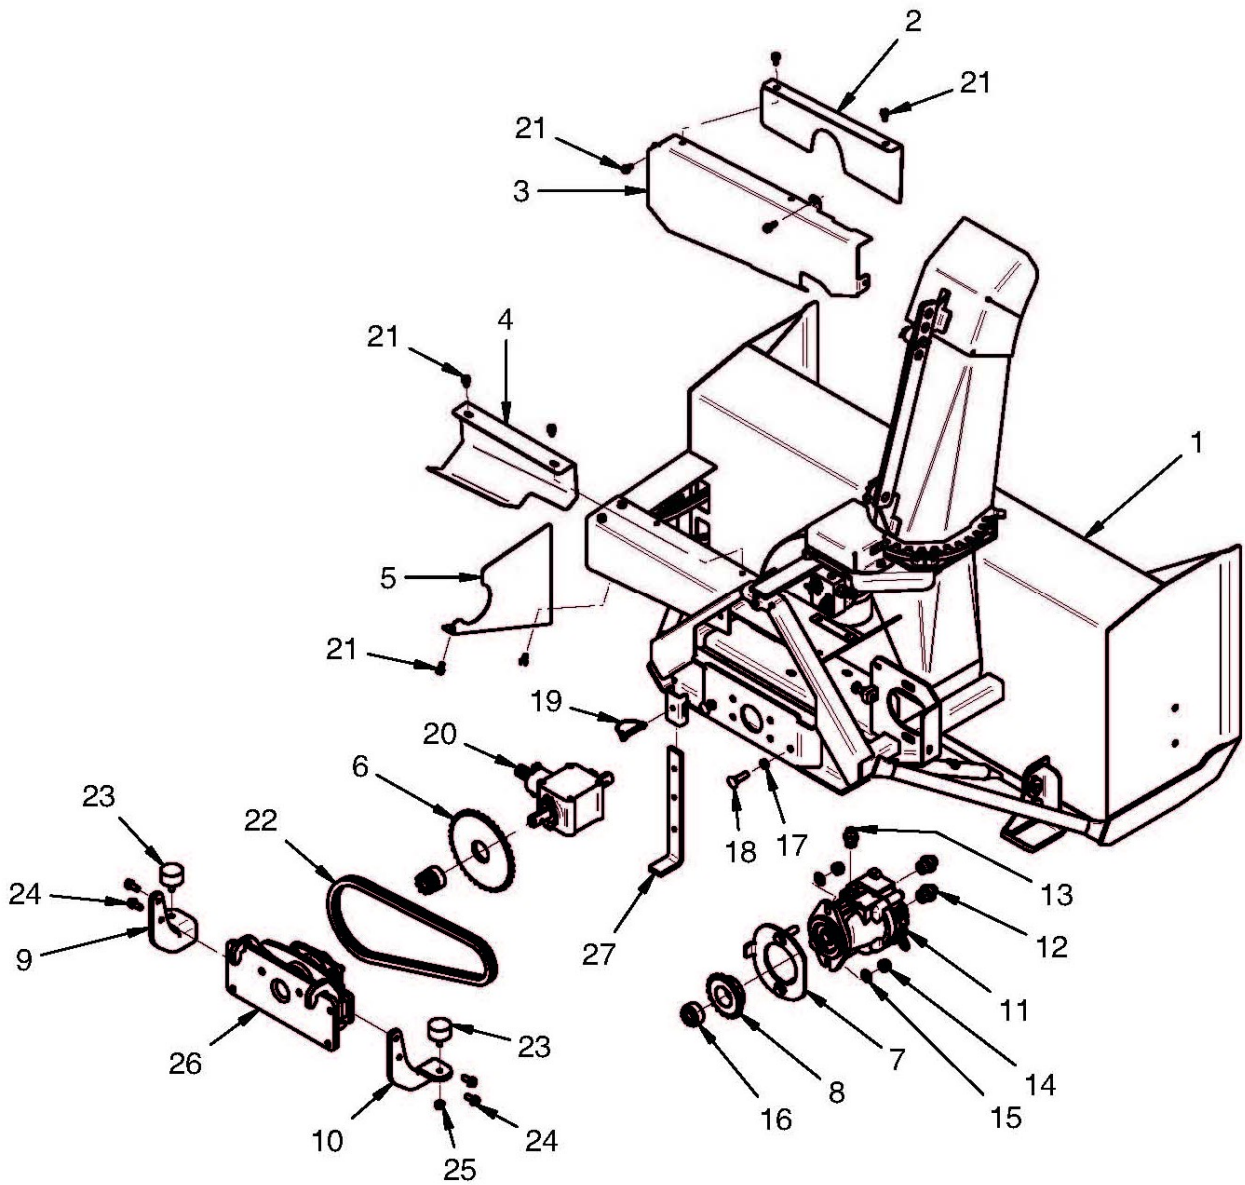

McCONEl
SNOW BLOWER
– Robocut Accessory –
(4000952)

Parts Manual
(Revision 04.07.16)

INDEX

Transmission & Covers Module	1
Rotors & Transmission Module	3
Chute Module	5
Mounting Module	7
Hydraulic Installation	9

Module(s): 4000710

REF.	QTY.	PART No.	DESCRIPTION
		4000710	TRANSMISSION & COVERS
1	1	4000611	CHASSIS
2	1	4000612	FRONT CHAIN COVER
3	1	4000613	CHAIN GUARD
4	1	4000614	SHAFT COVER
5	1	4000615	CHAIN GUARD - LOWER
6	1	4000616	CHAIN SPROCKET
7	1	4000617	MOTOR SUPPORT BRACKET
8	1	4000618	DRIVE SPROCKET
9	1	4000619	SILENT BLOCK BRACKET - LH
10	1	4000620	SILENT BLOCK BRACKET - RH
11	1	4000621	MOTOR (35cc)
12	1	4000622	ADAPTOR
13	1	4000623	ADAPTOR
14	1	1061042	LOCK NUT
15	1	05.281.14	FLAT WASHER
16	1	4000624	LOCK
17	1	7315655	MOTOR SHAFT NUT
18	1	4000215	SCREW
19	1	4000625	PIN
20	1	4000626	GEARBOX
21	4	4000353	SCREW
22	1	4000627	DRIVE CHAIN
23	2	4000116	BUFFER
24	2	7315750	FLANGED HEAD SCREW
25	1	9163005	NYLOC NUT
26	1	4000628	MOUNTING BRACKET
27	1	4000629	SUPPORT LEG
		4001405	SEAL KIT FOR MOTOR 4000621

CHUTE MODULE

Module(s): 4000712

McCONNEL

CHUTE MODULE**McCONNEL**

Module(s): 4000712

REF.	QTY.	PART No.	DESCRIPTION
		4000712	CHUTE MODULE
1	1	4000645	LOWER CHUTE ASSEMBLY
2	2	4000646	GRIP CLIP
3	1	4000647	PIN
4	3	4000211	SETSCREW
5	4	4000648	CHUTE PLATE
6	1	4000649	ADJUSTMENT BRACKET
7	1	4000650	GRIP CLIP
8	3	4000651	SETSCREW
9	1	4000611	CHASSIS
10	1	4000652	PROTECTION COVER
11	2	4000380	FLANGED HEAD SCREW
12	1	9313074	SETSCREW
13	1	4000653	PINION
14	1	4000654	SPACER
15	1	9313045	SETSCREW
16	1	4000608	WASHER
17	1	4000655	MOTOR BRACKET
18	1	4000656	COUNTERSUNK SCREW
19	1	4000657	MOTOR PLATE
20	1	9163004	NYLOC NUT
21	1	4000658	VALVE
22	2	4000659	PERFORATED NUT
23	1	4000660	MOTOR (160cc)
24	1	7315775	CONNECTOR