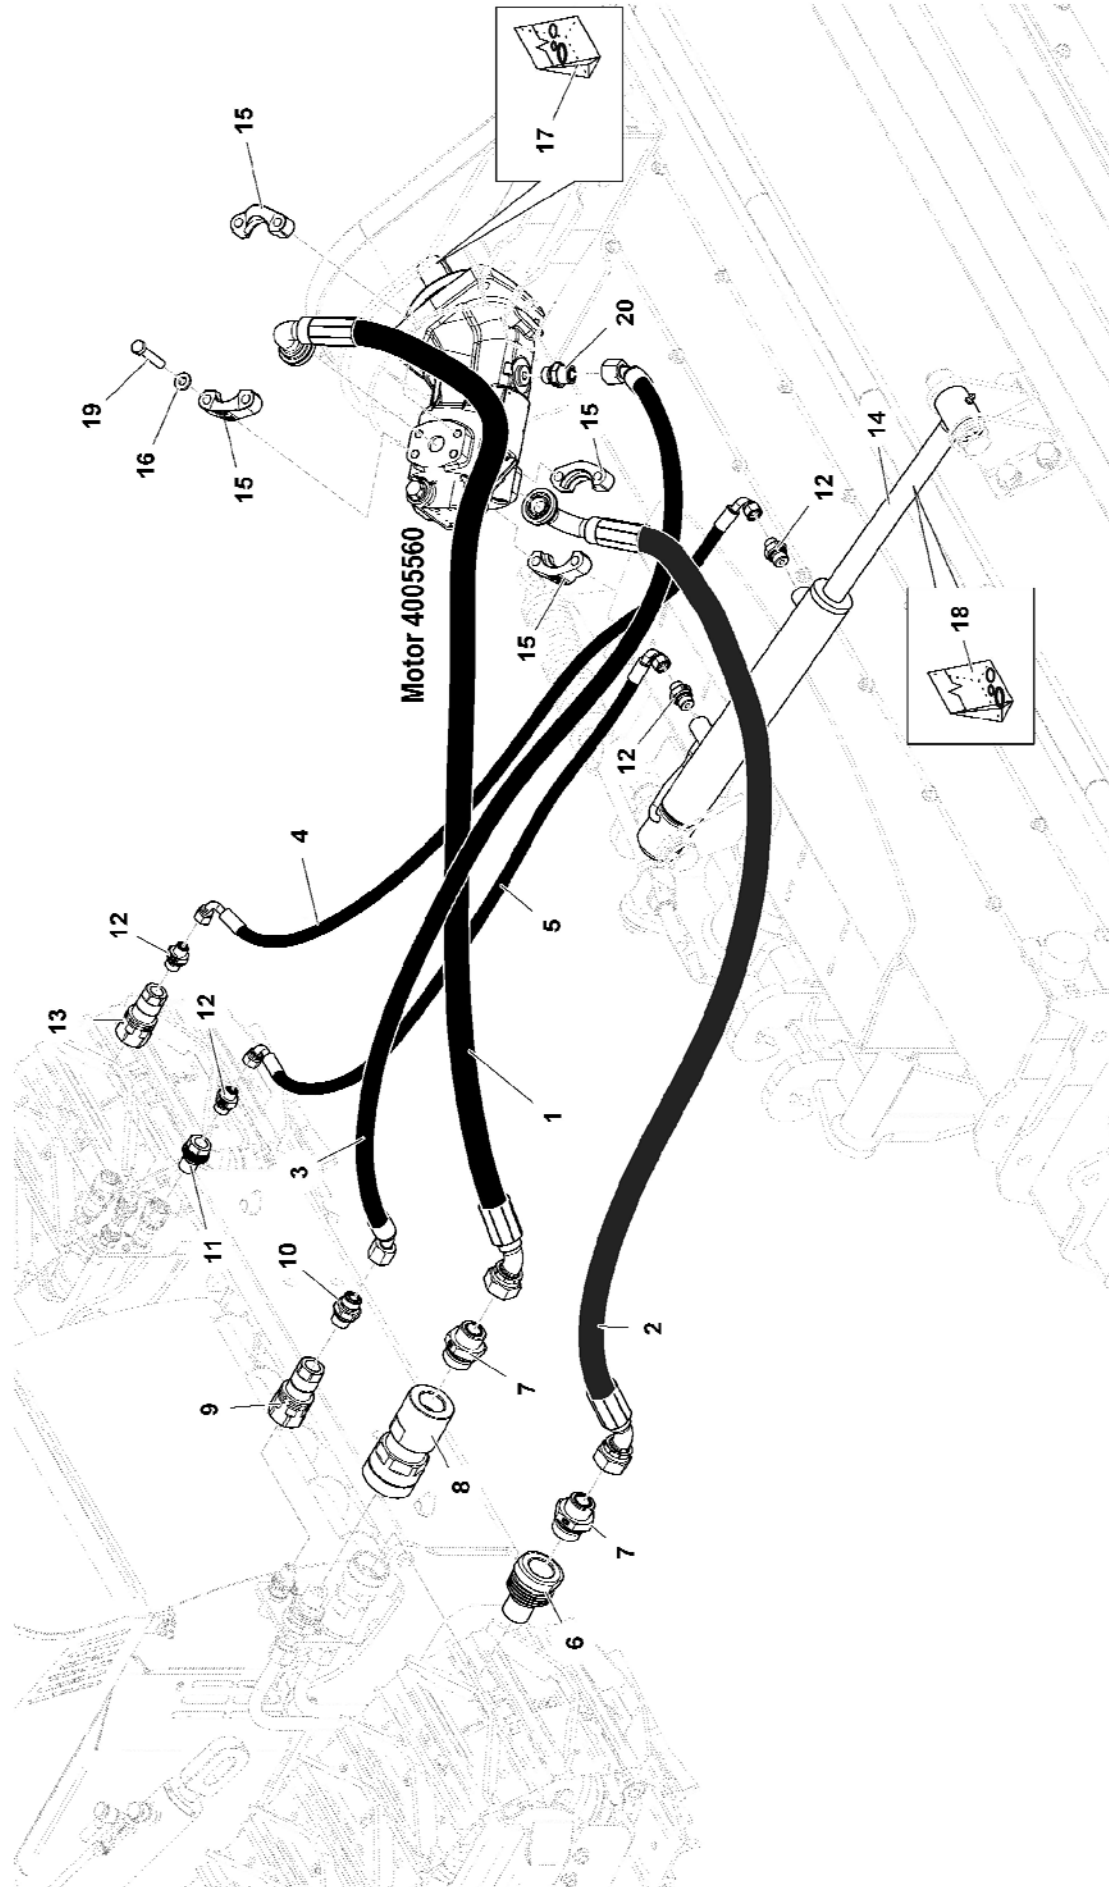

MOUNTING MODULE

ROBOMAX 1.5M FORESTRY / MULCHER HEAD (WGC: 4005957)

McCONEL

MOUNTING MODULE**McCONNEL**

ROBOMAX 1.5M FORESTRY / MULCHER HEAD (WGC: 4005957)

REF.	QTY.	PART No.	DESCRIPTION
			MOUNTING MODULE
1	1	4005256	PIVOT JOINT
2	1	4005255	SPRING GRIPPER
3	2	4005588	BOLT
4	1	4000110	SPRING
5	2	4001191	NUT
6	1	4001541	WASHER
7	1	4005513	BRACKET
8	2	4005512	NUT
9	2	4005511	BOLT
10	2	4005589	BUSH
11	1	4005514	WASHER
12	2	4001536	WASHER
13	2	4001538	WASHER
14	2	4005590	BOLT
15	8	4001529	BOLT
16	8	4000610	WASHER
17	10	4001537	WASHER
18	1	4005510	BRACKET
19	1	4000224	GREASER
20	1	4001517	CONNECTING ROD
21	1	4001518	SUPPORT BLOCK
22	1	4001650	NUT