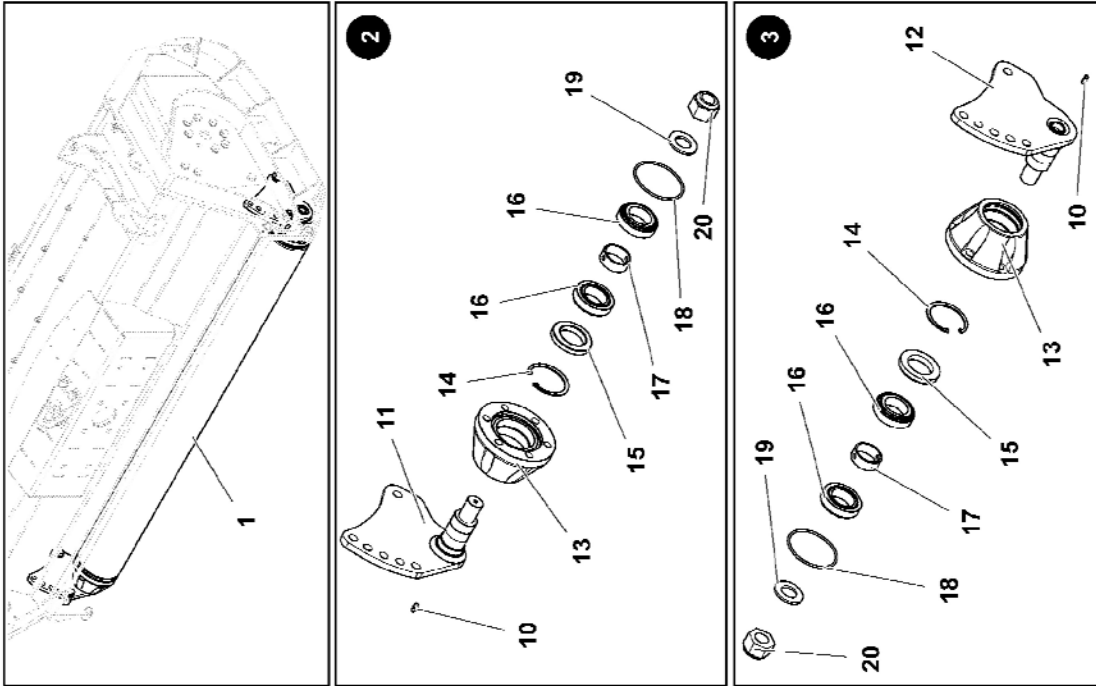

ROLLER MODULE

ROBOMAX 1.5M FORESTRY / MULCHER HEAD (WGC: 4005957)

ROLLER MODULE

McCONNEL

ROBOMAX 1.5M FORESTRY / MULCHER HEAD (WGC: 4005957)

REF.	QTY.	PART No.	DESCRIPTION
			ROLLER MODULE
1	1	4005574	ROLLER (COMPLETE)
2	1	4005575	BRACKET ASSEMBLY LH
3	1	4005576	BRACKET ASSEMBLY RH
4	8	4001536	WASHER
5	4	4004112	BOLT
6	12	4000357	WASHER
7	12	4005577	BOLT
8	1	4005578	ROLLER (BARE)
9	4	4005579	NUT
10	2	4000368	GREASER
11	1	4005580	ROLLER BRACKET LH
12	1	4005581	ROLLER BRACKET RH
13	2	4005593	ROLLER END CAP
14	2	4005582	CIRCLIP
15	2	4000778	SEAL
16	4	4005583	BEARING
17	2	4005584	SPACER
18	2	4005585	SEAL
19	2	4005586	WASHER
20	2	4005587	NUT