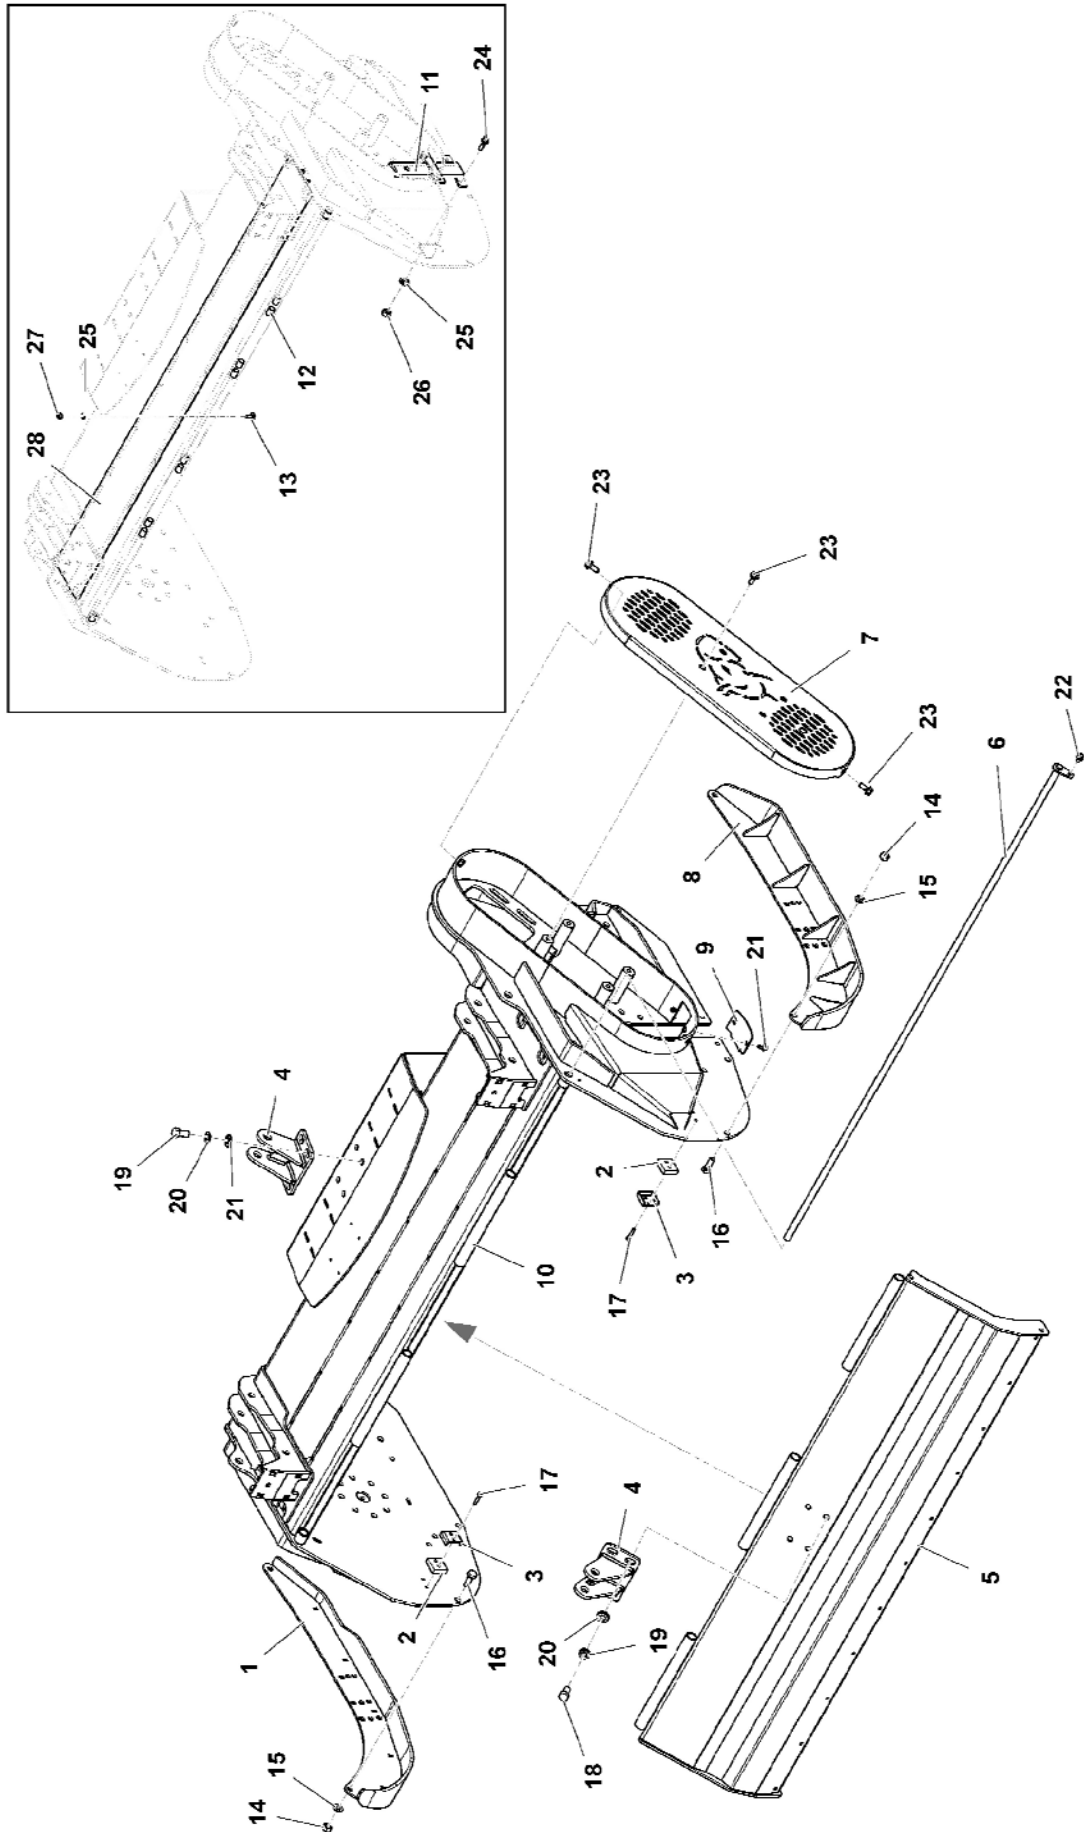

ROBOMAX 1.5M FORESTRY / MULCHER HEAD

WGC: 4005957

- Parts Manual -

(Publication 912 / Rev. 23.08.18)

Builds 07/17 onwards from S/No.150FH0517010001

LIST OF CONTENTS

Head Casing Module	2
Protection Guards Module	4
Protection Frame Module.....	6
Drive Unit Module	8
Rotor Module	10
Roller Module.....	12
Mounting Module	14
Hydraulics Module	16
Safety Decals Module	18

HEAD CASING MODULE

ROBOMAX 1.5M FORESTRY / MULCHER HEAD (WGC: 4005957)

McCONEL

HEAD CASING MODULE**McCONNEL**

ROBOMAX 1.5M FORESTRY / MULCHER HEAD (WGC: 4005957)

REF.	QTY.	PART No.	DESCRIPTION
			HEAD CASING MODULE
1	1	4005532	SKID RH
2	2	4000184	BRACKET
3	2	4000183	RUBBER STOP
4	2	4005533	LINKAGE BRACKET
5	1	4005534	FRONT HOOD
6	1	4005535	HOOD PIN
7	1	4005536	BELT COVER
8	1	4005537	SKID LH
9	1	4005538	COVER PLATE
10	1	4005539	HEAD CASING
11	1	4005540	CAP
12	10	4001434	BUSH
13	20	4001445	BOLT
14	8	4000418	NUT
15	14	4001535	WASHER
16	6	4005541	BOLT
17	4	4005542	BOLT
18	8	4001373	BOLT
19	8	4001538	WASHER
20	8	4001536	WASHER
21	2	4000316	BOLT
22	1	4000319	BOLT
23	6	4001669	BOLT
24	2	4000430	BOLT
25	18	4000078	WASHER
26	2	4000381	NUT
27	16	4000865	NUT
28	1	4005543	MULCHING PLATE

PROTECTION GUARDS MODULE

ROBOMAX 1.5M FORESTRY / MULCHER HEAD (WGC: 4005957)

McCONNEL

PROTECTION GUARDS MODULE**McCONNEL**

ROBOMAX 1.5M FORESTRY / MULCHER HEAD (WGC: 4005957)

REF.	QTY.	PART No.	DESCRIPTION
			PROTECTION GUARDS MODULE
1	1	4005544	CLAMP STRIP
2	1	4005545	FRONT FLAP
3	1	4005546	CLAMP STRIP
4	2	4001535	WASHER
5	2	4000418	NUT
6	1	4005547	ROD
7	10	4005548	CHAINS ASSEMBLY
8	23	4000865	NUT
9	23	4000078	WASHER
10	23	4001655	BOLT