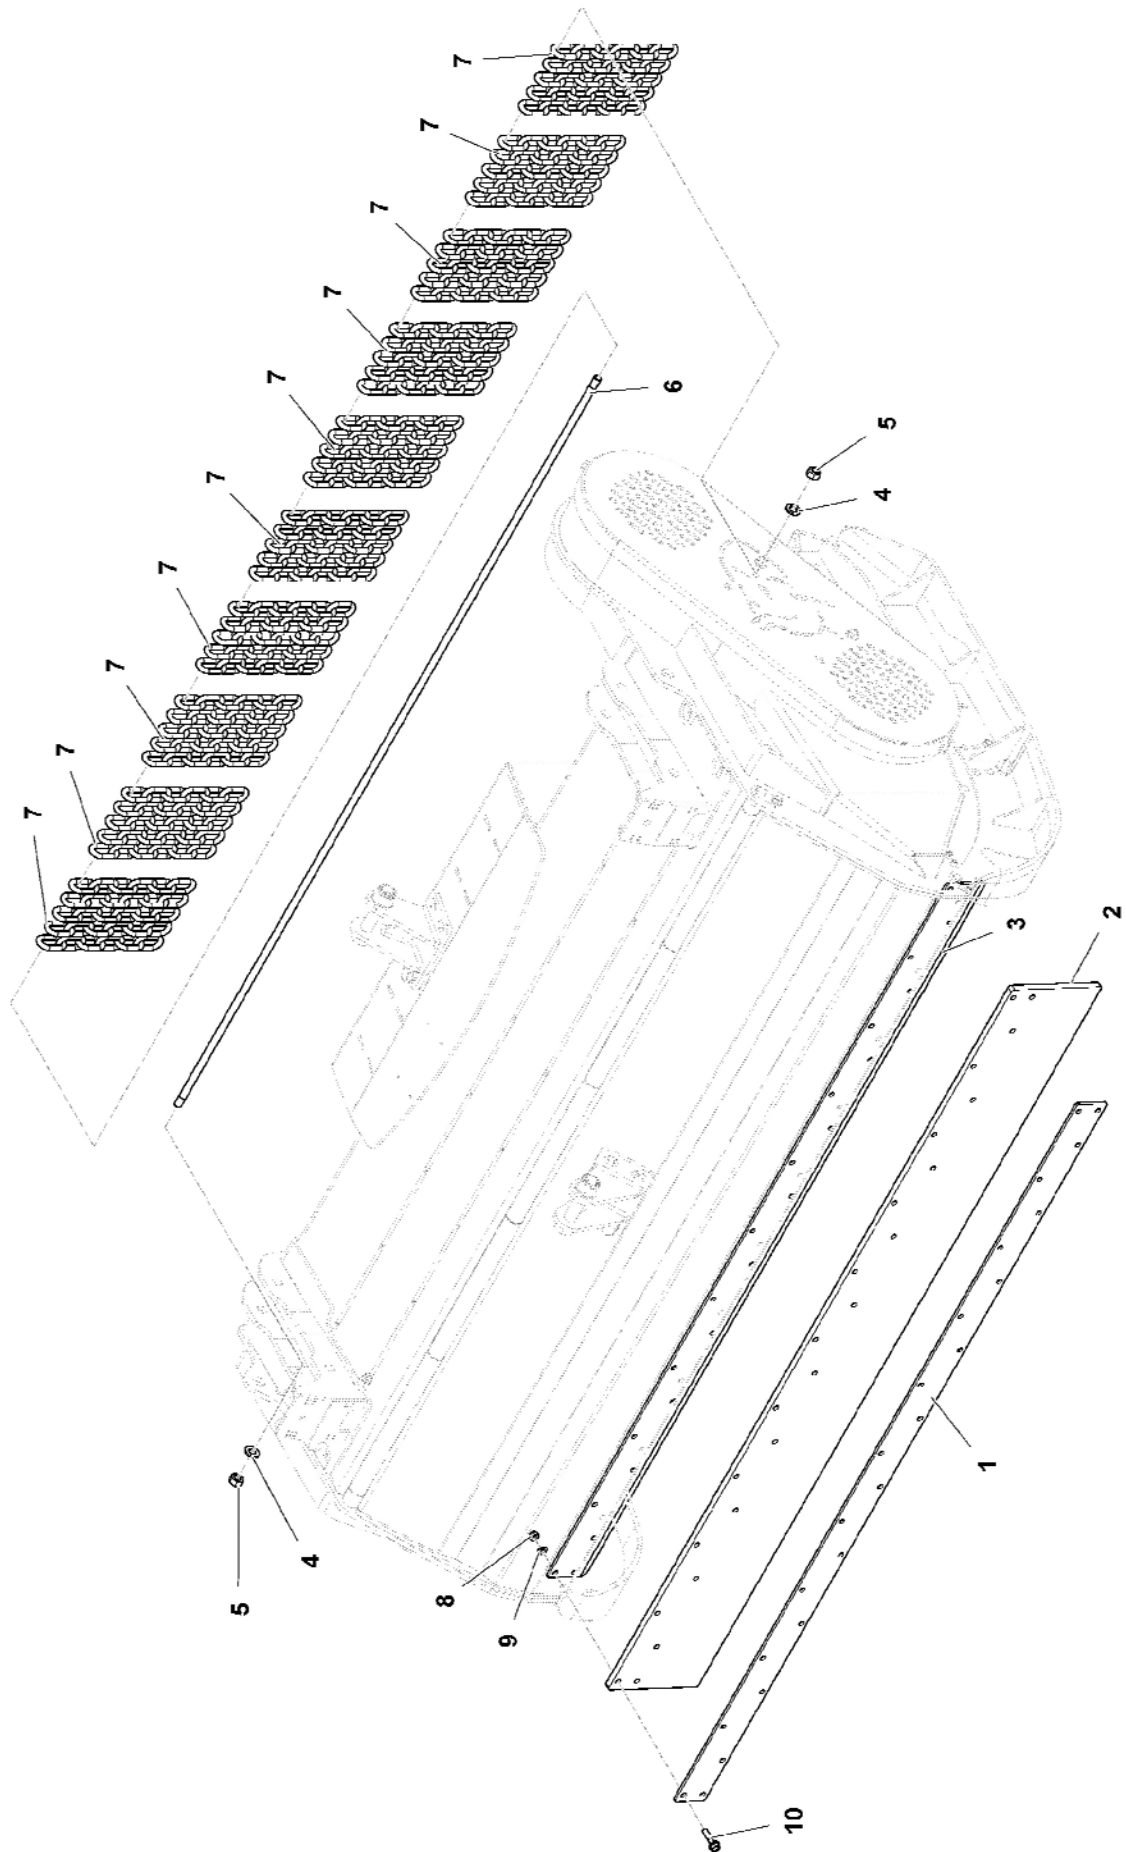

ROBOMAX 1.5M FORESTRY / MULCHER HEAD

WGC: 4005957

- Parts Manual -

(Publication 912 / Rev. 23.08.18)

Builds 07/17 onwards from S/No.150FH0517010001

LIST OF CONTENTS

Head Casing Module	2
Protection Guards Module	4
Protection Frame Module.....	6
Drive Unit Module	8
Rotor Module	10
Roller Module.....	12
Mounting Module	14
Hydraulics Module	16
Safety Decals Module	18

HEAD CASING MODULE

ROBOMAX 1.5M FORESTRY / MULCHER HEAD (WGC: 4005957)

McCONEL

HEAD CASING MODULE**McCONNEL**

ROBOMAX 1.5M FORESTRY / MULCHER HEAD (WGC: 4005957)

REF.	QTY.	PART No.	DESCRIPTION
			HEAD CASING MODULE
1	1	4005532	SKID RH
2	2	4000184	BRACKET
3	2	4000183	RUBBER STOP
4	2	4005533	LINKAGE BRACKET
5	1	4005534	FRONT HOOD
6	1	4005535	HOOD PIN
7	1	4005536	BELT COVER
8	1	4005537	SKID LH
9	1	4005538	COVER PLATE
10	1	4005539	HEAD CASING
11	1	4005540	CAP
12	10	4001434	BUSH
13	20	4001445	BOLT
14	8	4000418	NUT
15	14	4001535	WASHER
16	6	4005541	BOLT
17	4	4005542	BOLT
18	8	4001373	BOLT
19	8	4001538	WASHER
20	8	4001536	WASHER
21	2	4000316	BOLT
22	1	4000319	BOLT
23	6	4001669	BOLT
24	2	4000430	BOLT
25	18	4000078	WASHER
26	2	4000381	NUT
27	16	4000865	NUT
28	1	4005543	MULCHING PLATE

PROTECTION GUARDS MODULE

ROBOMAX 1.5M FORESTRY / MULCHER HEAD (WGC: 4005957)

McCONNEL

PROTECTION GUARDS MODULE**McCONNEL**

ROBOMAX 1.5M FORESTRY / MULCHER HEAD (WGC: 4005957)

REF.	QTY.	PART No.	DESCRIPTION
			PROTECTION GUARDS MODULE
1	1	4005544	CLAMP STRIP
2	1	4005545	FRONT FLAP
3	1	4005546	CLAMP STRIP
4	2	4001535	WASHER
5	2	4000418	NUT
6	1	4005547	ROD
7	10	4005548	CHAINS ASSEMBLY
8	23	4000865	NUT
9	23	4000078	WASHER
10	23	4001655	BOLT