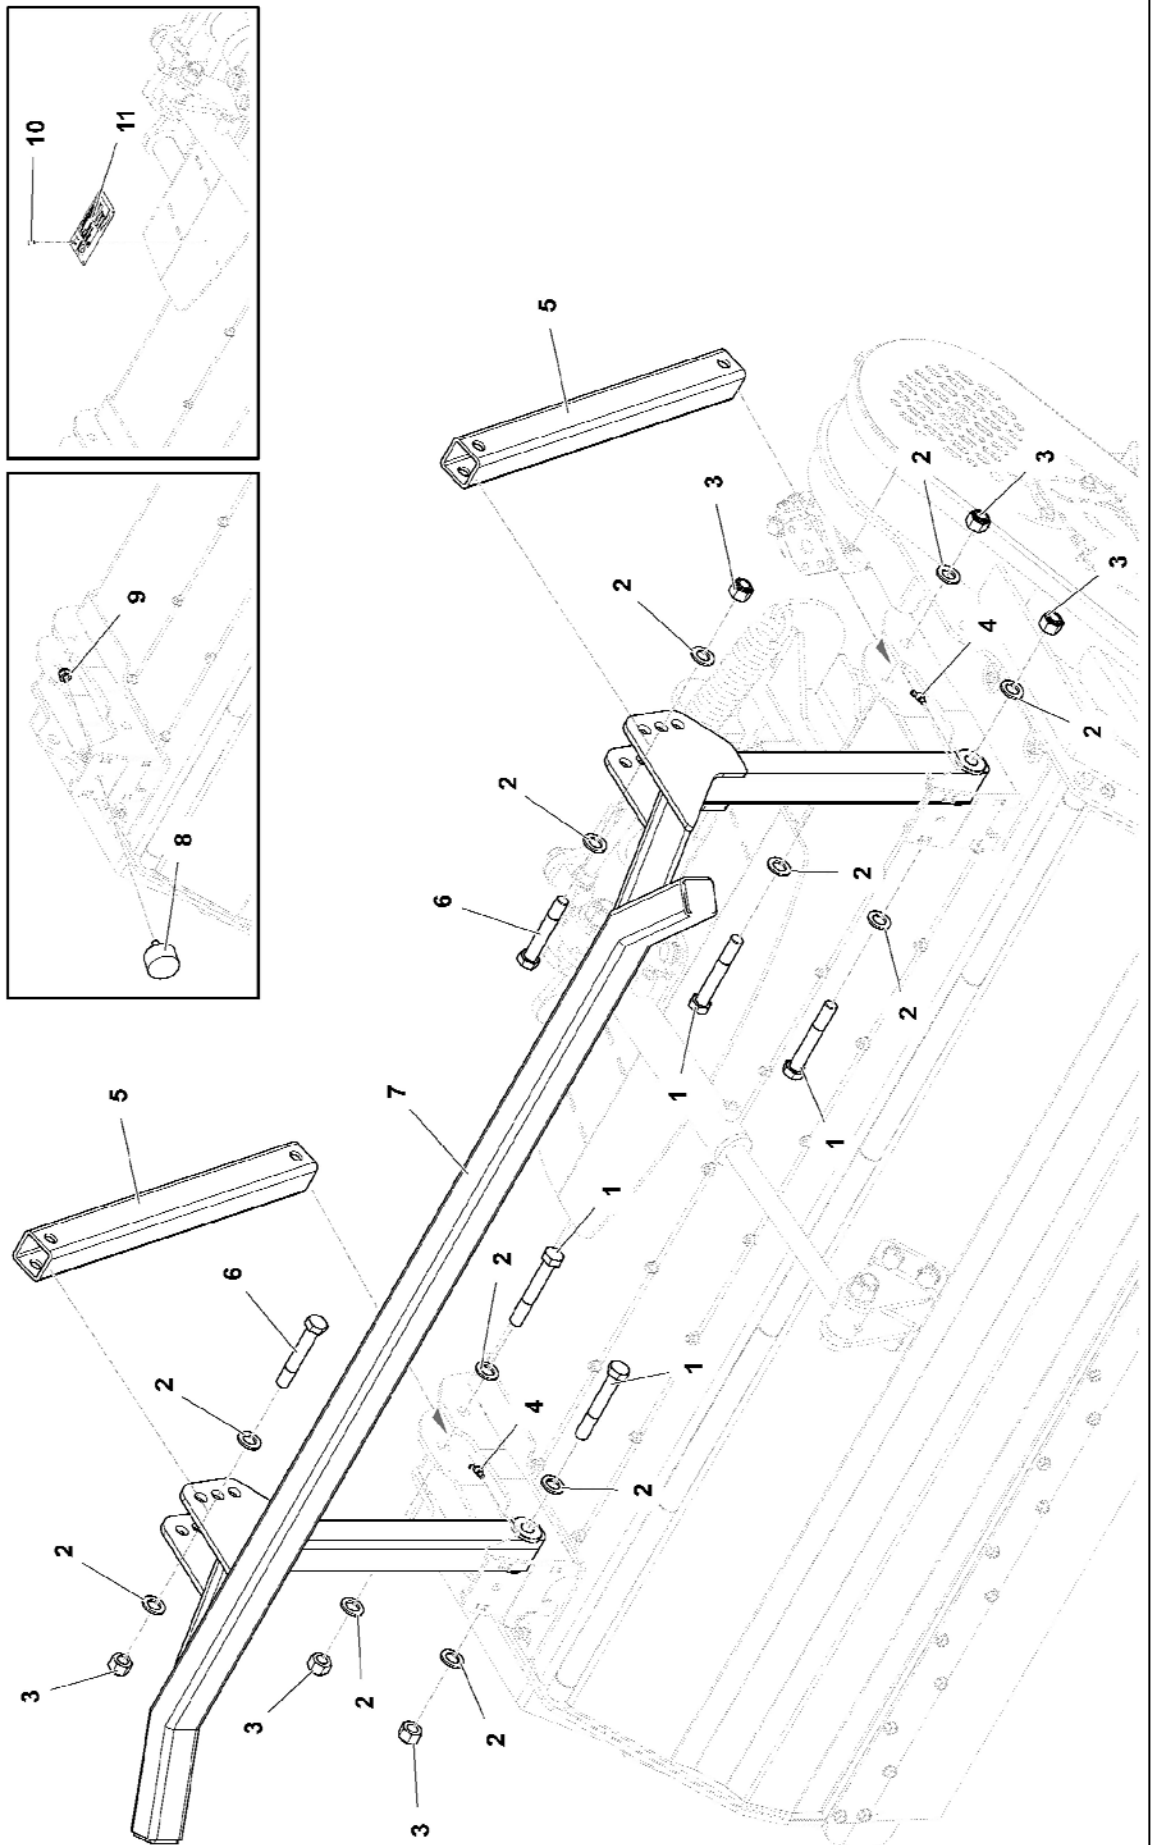

PROTECTION FRAME MODULE

ROBOMAX 1.5M FORESTRY / MULCHER HEAD (WGC: 4005957)

McCONNEL

PROTECTION FRAME MODULE

McCONNEL

ROBOMAX 1.5M FORESTRY / MULCHER HEAD (WGC: 4005957)

REF.	QTY.	PART No.	DESCRIPTION
			PROTECTION FRAME MODULE
1	4	4005549	BOLT
2	12	4000253	WASHER
3	6	4001191	NUT
4	2	4000371	GREASER
5	2	4005550	SUPPORT
6	2	4005551	BOLT
7	1	4005552	PROTECTION FRAME
8	2	4000116	BUFFER
9	2	4000756	NUT
10	4	4004220	RIVET
11	1	4004221	SERIAL PLATE