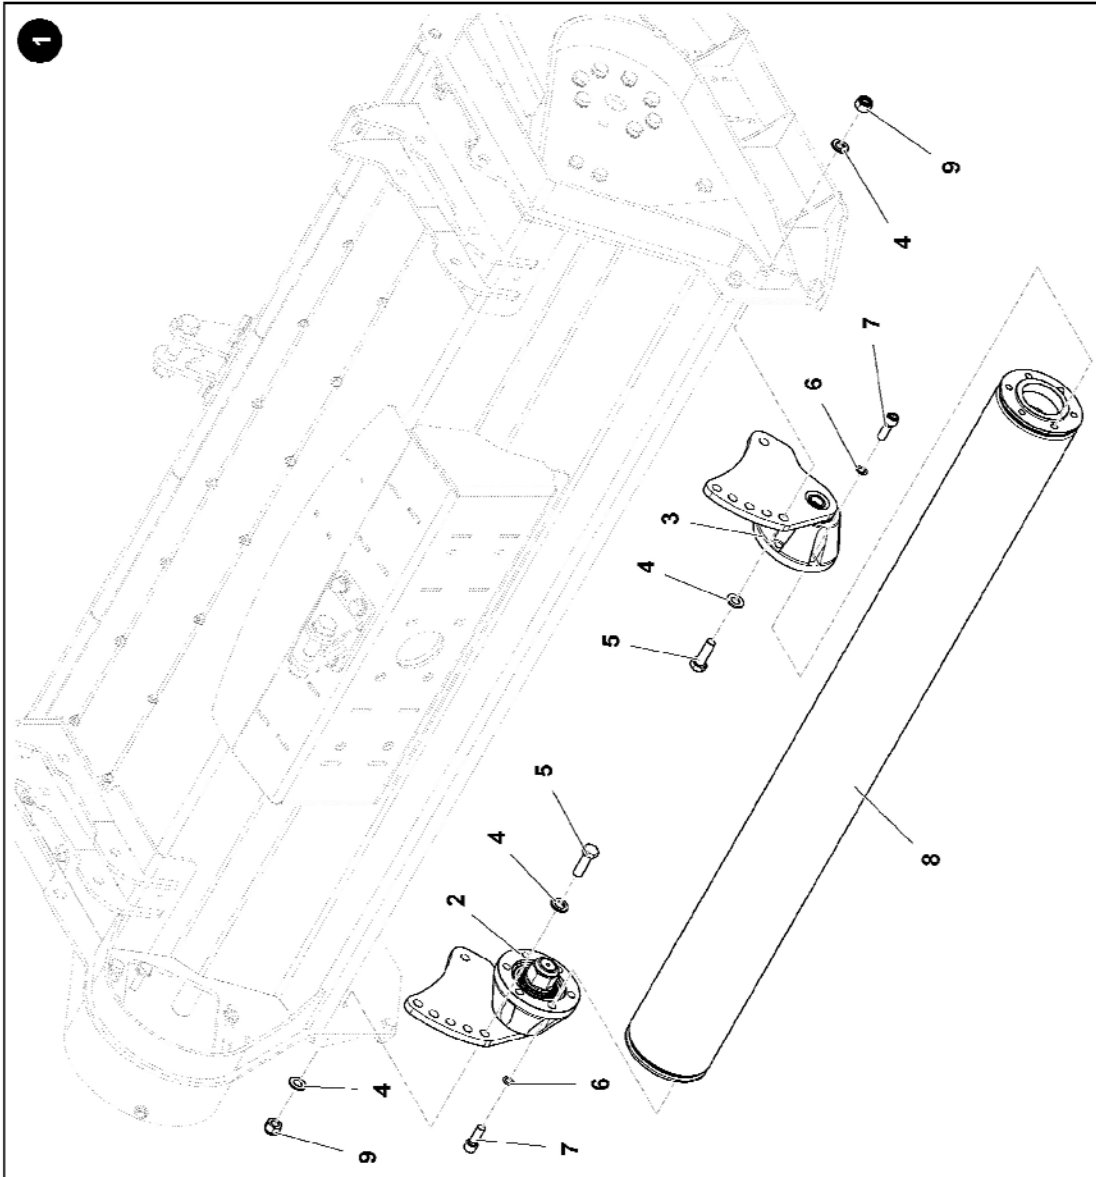

ROTOR MODULE

ROBOMAX 1.5M FORESTRY / MULCHER HEAD (WGC: 4005957)

McCONEL

ROTOR MODULE**McCONNEL**

ROBOMAX 1.5M FORESTRY / MULCHER HEAD (WGC: 4005957)

REF.	QTY.	PART No.	DESCRIPTION
			ROTOR MODULE
1	1	4005561	ROTOR (COMPLETE)
2	2	4005562	CIRCLIP
3	2	4005563	CIRCLIP
4	2	4005564	BEARING
5	1	4005565	CIRCLIP
6	2	4005566	OIL SEAL
7	1	4005567	BEARING HOUSING
8	16	4005568	BOLT
9	1	4005569	STUB AXLE (FREE END)
10	1	4005570	ROTOR (BARE)
11	1	4005571	BEARING HOUSING
12	1	4005572	OIL SEAL
13	1	4005573	STUB AXLE (DRIVE END)
14	20	4005531	BOLT
15	40	4005528	WASHER
16	20	4005527	HAMMER FLAIL
17	20	4005529	BUSH
18	18	4000610	WASHER
19	20	4000757	LOCKNUT

ROLLER MODULE

ROBOMAX 1.5M FORESTRY / MULCHER HEAD (WGC: 4005957)

ROLLER MODULE**McCONNEL**

ROBOMAX 1.5M FORESTRY / MULCHER HEAD (WGC: 4005957)

REF.	QTY.	PART No.	DESCRIPTION
			ROLLER MODULE
1	1	4005574	ROLLER (COMPLETE)
2	1	4005575	BRACKET ASSEMBLY LH
3	1	4005576	BRACKET ASSEMBLY RH
4	8	4001536	WASHER
5	4	4004112	BOLT
6	12	4000357	WASHER
7	12	4005577	BOLT
8	1	4005578	ROLLER (BARE)
9	4	4005579	NUT
10	2	4000368	GREASER
11	1	4005580	ROLLER BRACKET LH
12	1	4005581	ROLLER BRACKET RH
13	2	4005593	ROLLER END CAP
14	2	4005582	CIRCLIP
15	2	4000778	SEAL
16	4	4005583	BEARING
17	2	4005584	SPACER
18	2	4005585	SEAL
19	2	4005586	WASHER
20	2	4005587	NUT