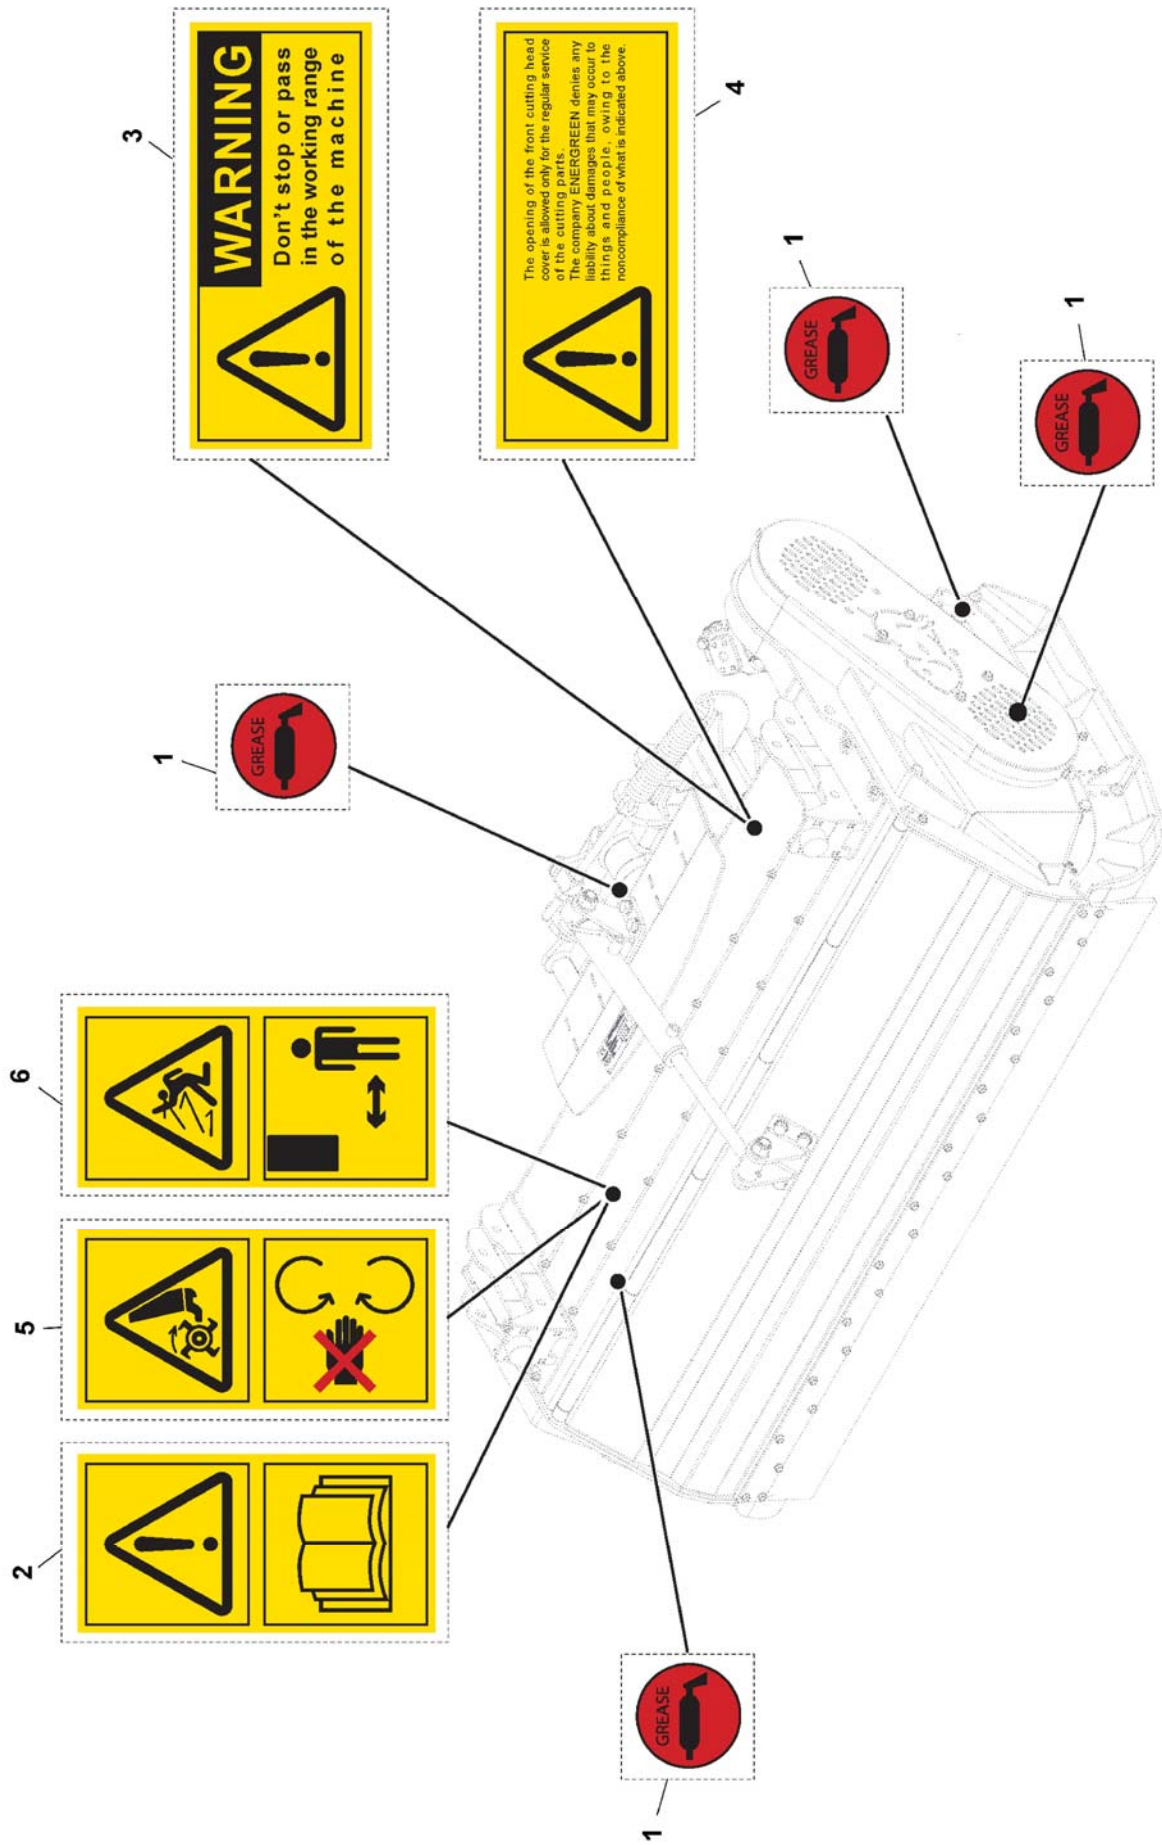

SAFETY DECALS MODULE

McCONNEL

ROBOMAX 1.5M FORESTRY / MULCHER HEAD (WGC: 4005957)

REF.	QTY.	PART No.	DESCRIPTION
			SAFETY DECAL MODULE
1	5	4000769	DECAL - GREASING
2	1	4000770	DECAL - READ THE BOOK FIRST
3	1	4000771	DECAL - WORKING RANGE DANGER
4	1	4000772	DECAL - HOOD OPENING INFO
5	1	4000773	DECAL - ROTATING PARTS DANGER
6	1	4000768	DECAL - THROWN OBJECTS DANGER