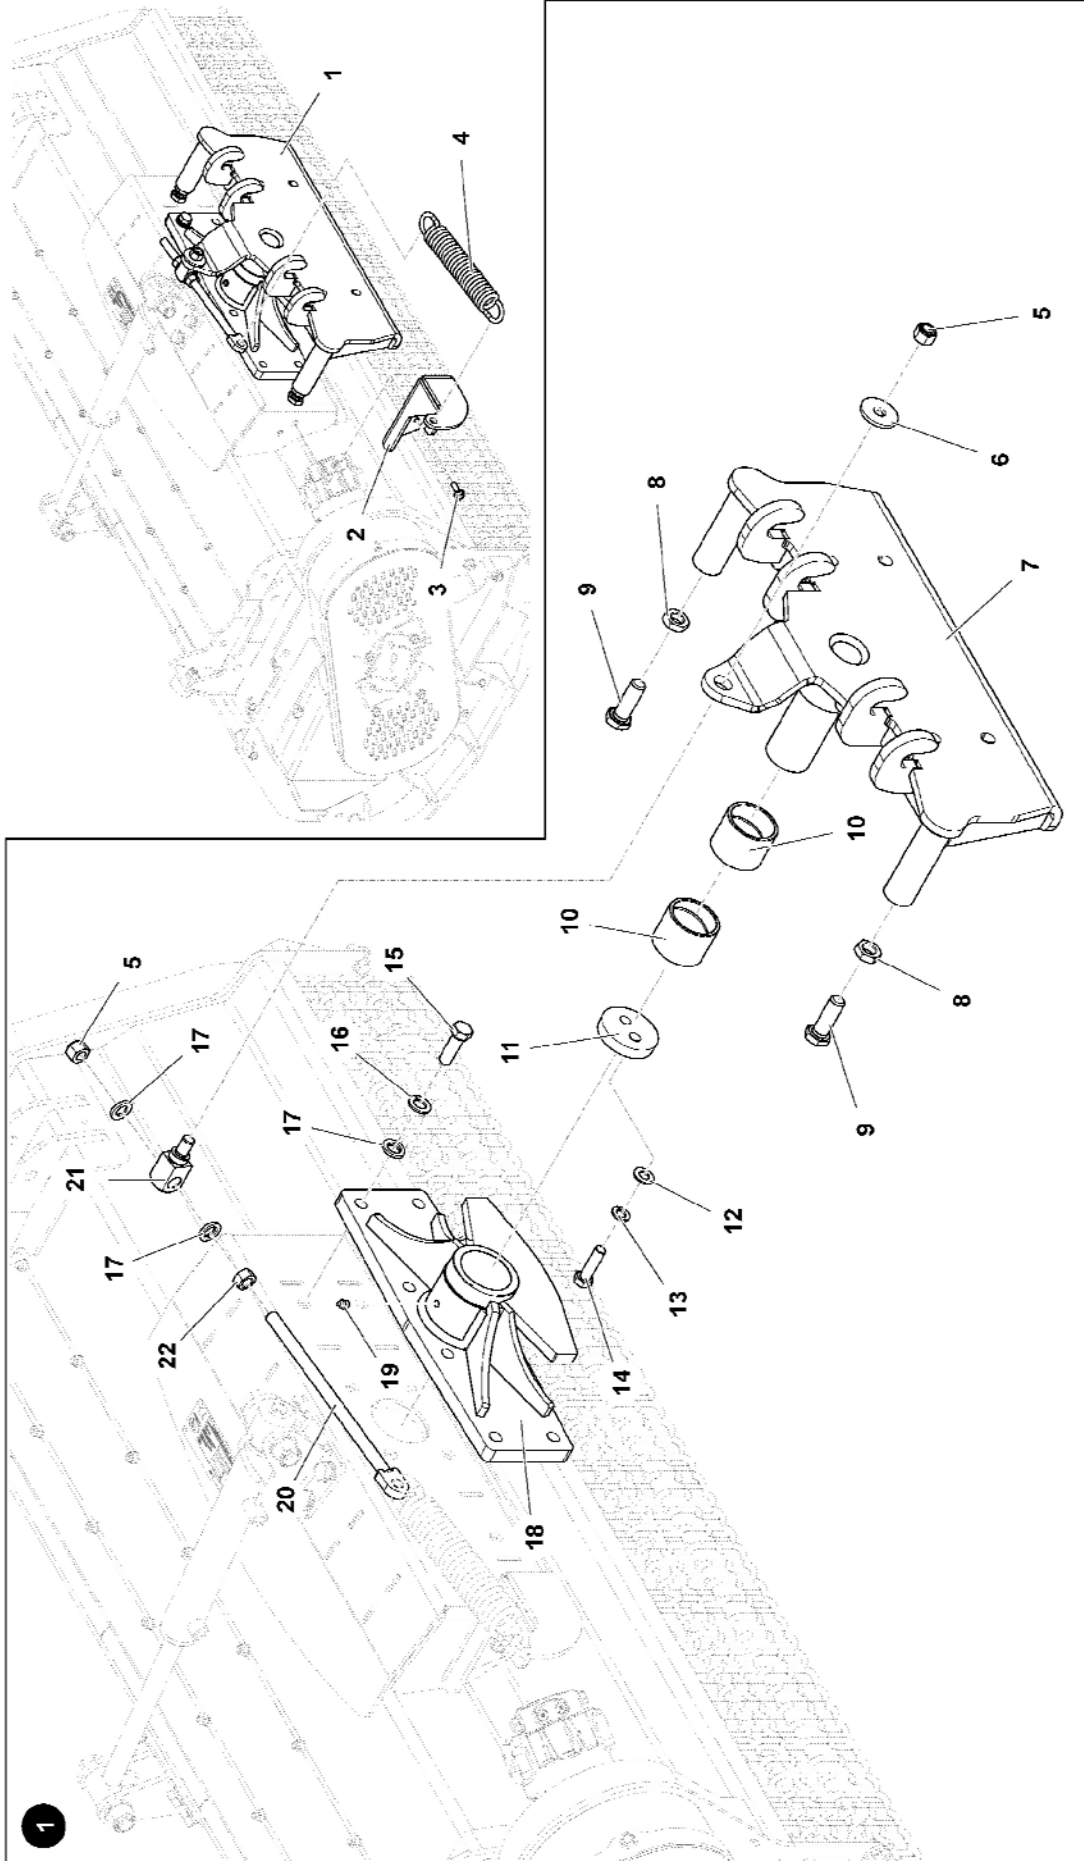

ROTOR MODULE

ROBOMAX 1.5M FORESTRY / MULCHER HEAD (WGC: 4005957)

McCONEL

ROTOR MODULE**McCONNEL**

ROBOMAX 1.5M FORESTRY / MULCHER HEAD (WGC: 4005957)

REF.	QTY.	PART No.	DESCRIPTION
			ROTOR MODULE
1	1	4005561	ROTOR (COMPLETE)
2	2	4005562	CIRCLIP
3	2	4005563	CIRCLIP
4	2	4005564	BEARING
5	1	4005565	CIRCLIP
6	2	4005566	OIL SEAL
7	1	4005567	BEARING HOUSING
8	16	4005568	BOLT
9	1	4005569	STUB AXLE (FREE END)
10	1	4005570	ROTOR (BARE)
11	1	4005571	BEARING HOUSING
12	1	4005572	OIL SEAL
13	1	4005573	STUB AXLE (DRIVE END)
14	20	4005531	BOLT
15	40	4005528	WASHER
16	20	4005527	HAMMER FLAIL
17	20	4005529	BUSH
18	18	4000610	WASHER
19	20	4000757	LOCKNUT

ROLLER MODULE

ROBOMAX 1.5M FORESTRY / MULCHER HEAD (WGC: 4005957)

ROLLER MODULE**McCONNEL**

ROBOMAX 1.5M FORESTRY / MULCHER HEAD (WGC: 4005957)

REF.	QTY.	PART No.	DESCRIPTION
			ROLLER MODULE
1	1	4005574	ROLLER (COMPLETE)
2	1	4005575	BRACKET ASSEMBLY LH
3	1	4005576	BRACKET ASSEMBLY RH
4	8	4001536	WASHER
5	4	4004112	BOLT
6	12	4000357	WASHER
7	12	4005577	BOLT
8	1	4005578	ROLLER (BARE)
9	4	4005579	NUT
10	2	4000368	GREASER
11	1	4005580	ROLLER BRACKET LH
12	1	4005581	ROLLER BRACKET RH
13	2	4005593	ROLLER END CAP
14	2	4005582	CIRCLIP
15	2	4000778	SEAL
16	4	4005583	BEARING
17	2	4005584	SPACER
18	2	4005585	SEAL
19	2	4005586	WASHER
20	2	4005587	NUT

MOUNTING MODULE

ROBOMAX 1.5M FORESTRY / MULCHER HEAD (WGC: 4005957)

McCONEL

MOUNTING MODULE**McCONNEL**

ROBOMAX 1.5M FORESTRY / MULCHER HEAD (WGC: 4005957)

REF.	QTY.	PART No.	DESCRIPTION
			MOUNTING MODULE
1	1	4005256	PIVOT JOINT
2	1	4005255	SPRING GRIPPER
3	2	4005588	BOLT
4	1	4000110	SPRING
5	2	4001191	NUT
6	1	4001541	WASHER
7	1	4005513	BRACKET
8	2	4005512	NUT
9	2	4005511	BOLT
10	2	4005589	BUSH
11	1	4005514	WASHER
12	2	4001536	WASHER
13	2	4001538	WASHER
14	2	4005590	BOLT
15	8	4001529	BOLT
16	8	4000610	WASHER
17	10	4001537	WASHER
18	1	4005510	BRACKET
19	1	4000224	GREASER
20	1	4001517	CONNECTING ROD
21	1	4001518	SUPPORT BLOCK
22	1	4001650	NUT