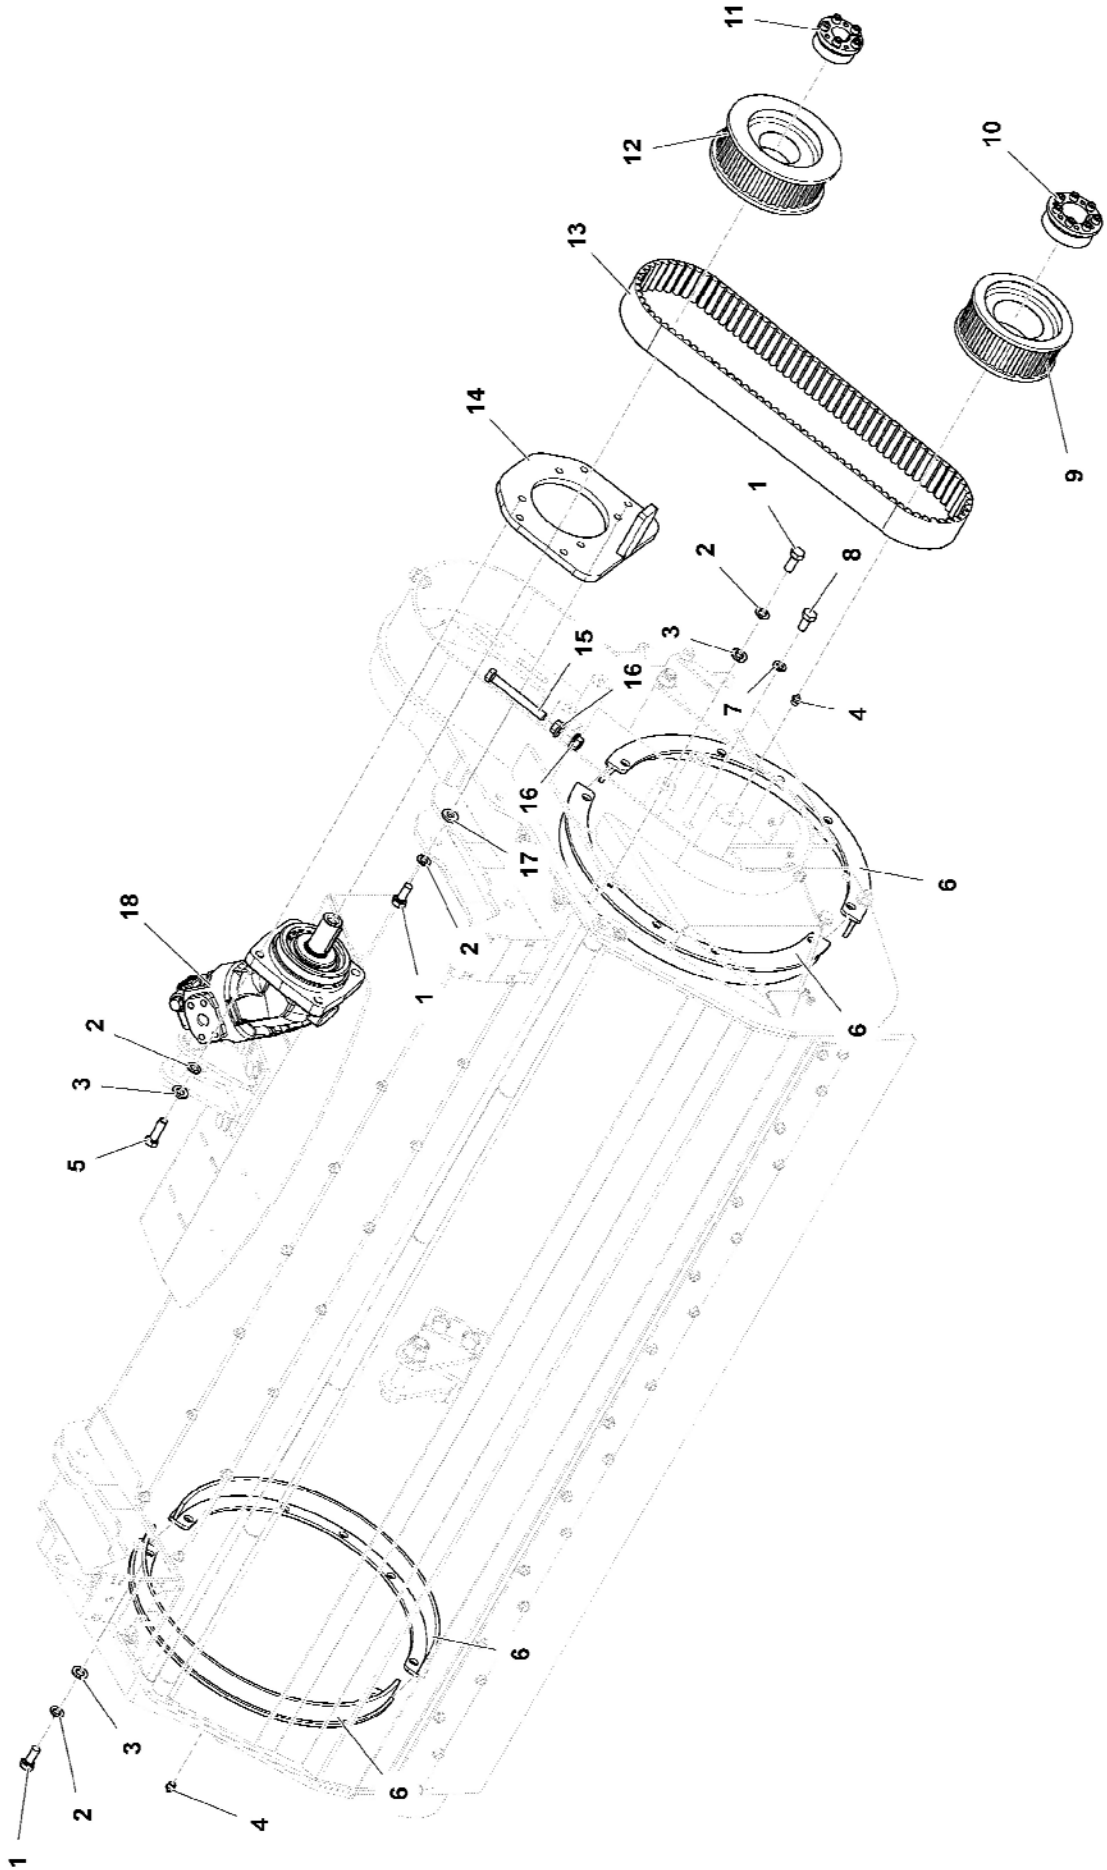

DRIVE UNIT MODULE

ROBOMAX 1.5M FORESTRY / MULCHER HEAD (WGC: 4005957)

DRIVE UNIT MODULE

McCONNEL

ROBOMAX 1.5M FORESTRY / MULCHER HEAD (WGC: 4005957)

REF.	QTY.	PART No.	DESCRIPTION
			DRIVE UNIT MODULE
1	18	4001273	BOLT
2	22	4000760	WASHER
3	22	4001535	WASHER
4	2	4000224	GREASER
5	4	4005553	BOLT
6	4	4005554	DUST SEAL
7	16	4000434	WASHER
8	16	4001373	BOLT
9	1	4005555	PULLEY
10	1	4005556	TAPERLOCK
11	1	4001265	TAPERLOCK
12	1	4005557	PULLEY
13	1	4005558	BELT
14	1	4005559	BELT TENSIONER
15	1	4005482	BOLT
16	2	4005481	NUT
17	4	4001422	WASHER
18	1	4005560	MOTOR