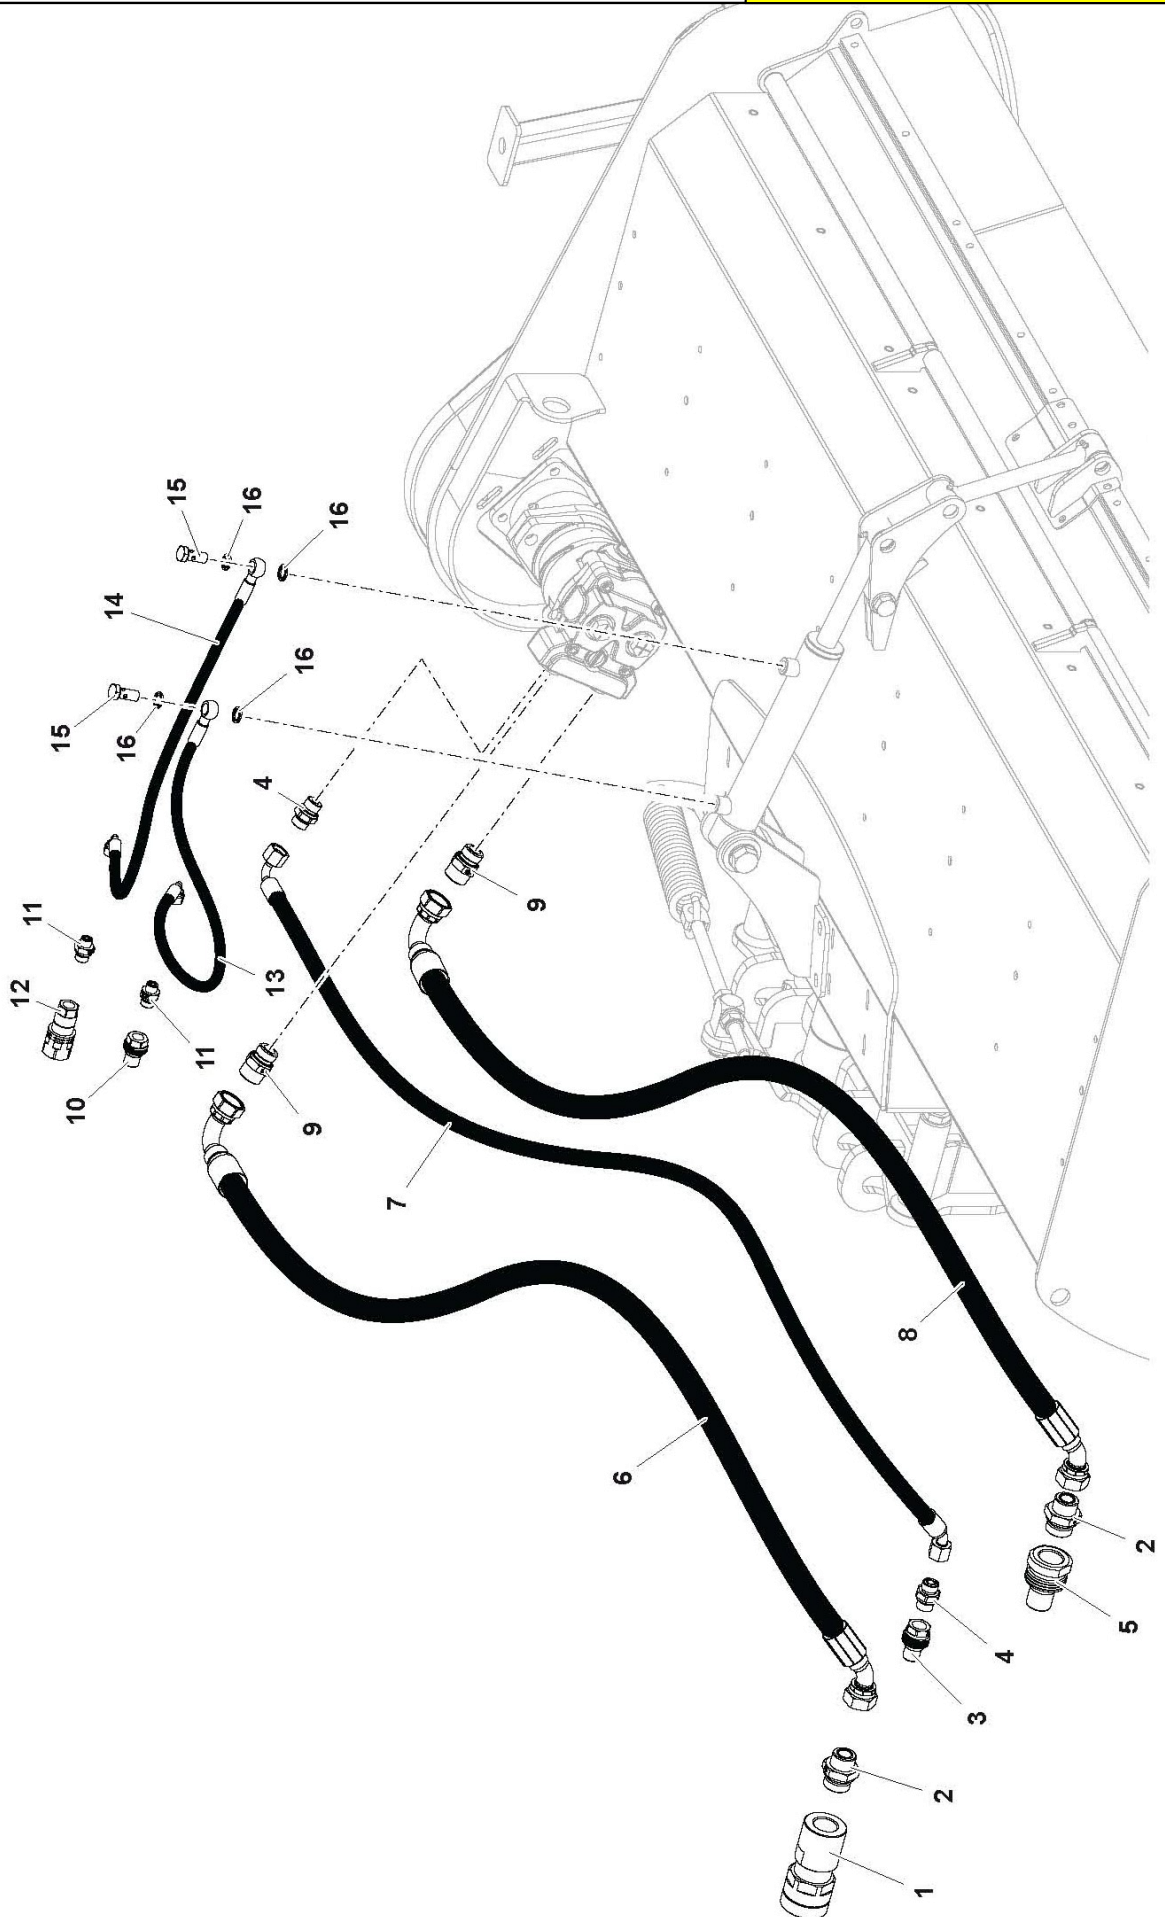

HYDRAULIC HOSE INSTALLATION

ROBOMAX FLAILHEAD – Builds 03/16 ▶

McCONEL

REF.	QTY.	PART No.	DESCRIPTION
			HYD. HOSE INSTALLATION
1	1	4005032	CONNECTION
2	2	4000542	CONNECTOR
3	1	4000134	CONNECTOR
4	2	4005515	CONNECTOR
5	1	4005031	CONNECTOR
6	1	4005516	HOSE
7	1	4005517	HOSE
8	1	4005518	HOSE
9	2	4005519	CONNECTOR
10	1	4000135	CONNECTION
11	2	4000587	CONNECTOR
12	1	4000132	CONNECTION
13	1	4005520	HOSE
14	1	4005521	HOSE
15	2	4005522	BANJO BOLT
16	4	4000822	BONDED SEAL