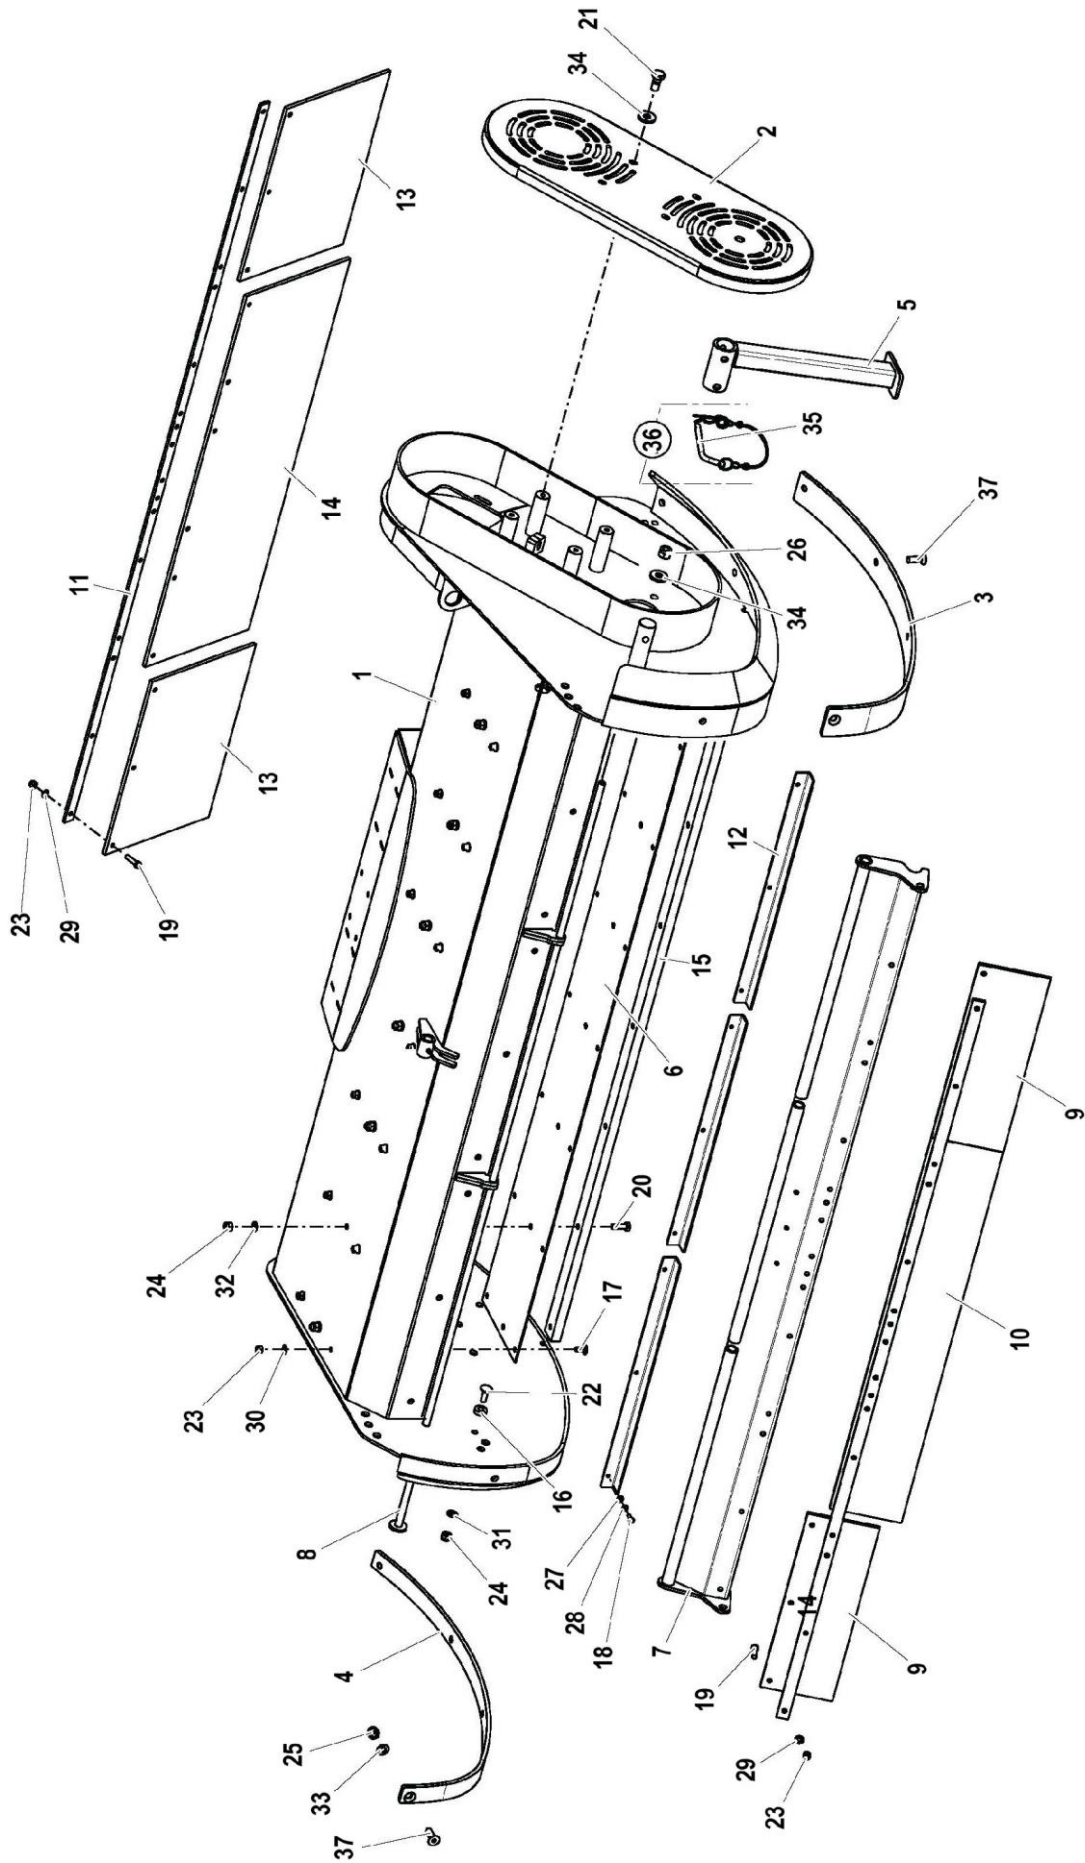

HEAD CASING ASSEMBLY

ROBOMAX FLAILHEAD – Builds 03/16 ▶

McCONEL

HEAD CASING ASSEMBLY

McCONNEL

ROBOMAX FLAILHEAD – Builds 03/16 ▶

REF.	QTY.	PART No.	DESCRIPTION
			HEAD CASING ASSEMBLY
1	1	4005401	HEAD CASING
2	1	4005402	BELT COVER
3	1	4005403	SKID LH
4	1	4005404	SKID RH
5	1	4005405	STAND LEG
6	1	4005406	WEAR PLATE
7	1	4005407	FRONT HOOD
8	1	4005408	HINGE ROD
9	2	4005409	RUBBER FLAP
10	1	4005410	RUBBER FLAP
11	2	4005411	ROD
12	3	4005412	GUARD BAR
13	2	4005413	RUBBER FLAP
14	1	4005414	RUBBER FLAP
15	1	4005415	COUNTERBLADE
16	2	4005416	SHIM
17	16	4005417	BOLT
18	9	4005418	BOLT
19	24	4005419	BOLT
20	8	4005420	BOLT
21	4	4005421	BOLT
22	2	4005422	BOLT
23	40	4005423	NUT
24	10	4005424	NUT
25	10	4005425	NUT
26	1	4005426	NUT
27	9	4005427	WASHER
28	9	4005428	WASHER
29	24	4005429	WASHER
30	16	4005430	WASHER
31	2	4005431	WASHER
32	8	4005432	WASHER
33	10	4005433	WASHER
34	4	4005434	WASHER
35	1	4005435	PIN
36	1	4005436	PIN c/w 'R' CLIP
37	10	4005437	BOLT