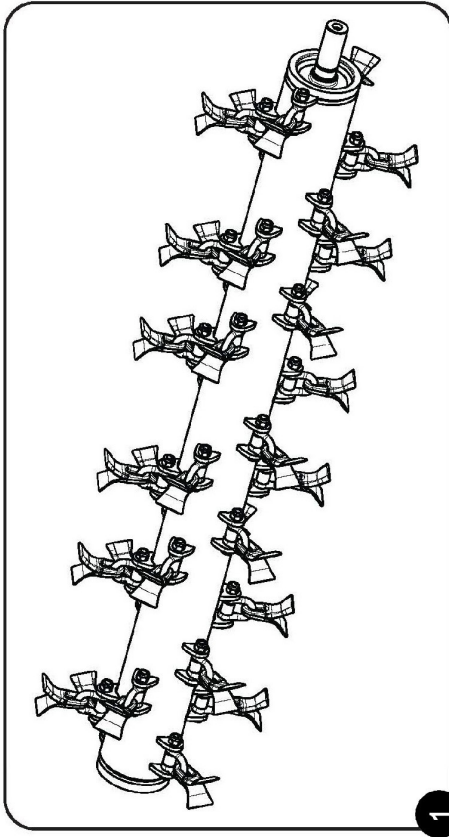

DRIVE UNIT ASSEMBLY

ROBOMAX FLAILHEAD – Builds 03/16 ▶

McCONNEL

DRIVE UNIT ASSEMBLY**McCONNEL**

ROBOMAX FLAILHEAD – Builds 03/16 ▶

REF.	QTY.	PART No.	DESCRIPTION
			DRIVE UNIT ASSEMBLY
1	1	4000621	MOTOR
2	3	4005467	CIRCLIP
3	1	4005468	CIRCLIP
4	1	4005469	BEARING
5	1	4000224	GREASE NIPPLE
6	1	4005470	BRACKET
7	1	4005471	SHAFT
8	1	4005472	KEY
9	1	4005473	BEARING
10	1	4005474	OIL SEAL
11	1	4005475	ADJUSTER PLATE
12	2	4005476	PULLEY
13	1	4005477	BELT
14	2	4005478	TAPERLOCK
15	1	4005479	TAPERLOCK
16	1	4005480	PULLEY
17	1	4000751	LOCKNUT
18	1	4001535	WASHER
19	1	4005481	NUT
20	1	4005482	BOLT

ROTOR ASSEMBLY

ROBOMAX FLAILHEAD – Builds 03/16 ▶

McCONNEL

ROTOR ASSEMBLY**McCONNEL**

ROBOMAX FLAILHEAD – Builds 03/16 ▶

REF.	QTY.	PART No.	DESCRIPTION
			ROTOR ASSEMBLY
1	1	4005500	ROTOR ASSEMBLY
2	1	4005501	ROTOR
3	1	4005485	OIL SEAL
4	1	4005486	OIL SEAL
5	1	4005487	RING
6	2	4005445	GREASE NIPPLE
7	1	4005488	BEARING
8	9	4005489	BOLT
9	1	4005493	FLANGE
10	1	4005494	SHIM
11	1	4005484	BEARING
12	1	4005495	FLANGE
13	9	4005496	WASHER
14	1	4005497	RING
15	1	4005498	RING
16	36	4005502	FLAIL KIT c/o:
17	2	4005499	FLAIL
18	1	4005490	SHACKLE
19	1	4005491	SPACER
20	1	4005492	BOLT
21	1	4005483	NUT

HOOD CONTROL ASSEMBLY

ROBOMAX FLAILHEAD – Builds 03/16 ▶

McCONEL

HOOD CONTROL ASSEMBLY**McCONNEL**

ROBOMAX FLAILHEAD – Builds 03/16 ▶

REF.	QTY.	PART No.	DESCRIPTION
			HOOD CONTROL ASSEMBLY
1	1	4005466	BOLT
2	2	4000370	WASHER
3	1	4005503	HYDRAULIC RAM
4	5	4000368	GREASE NIPPLE
5	1	4005504	NUT
6	1	4005505	RAM BRACKET
7	1	4005506	BOLT
8	2	4001537	WASHER
9	1	4001191	LOCKNUT
10	2	4005507	LINKAGE PLATES
11	1	4005508	CONNECTING ROD
12	3	4005509	BOLT