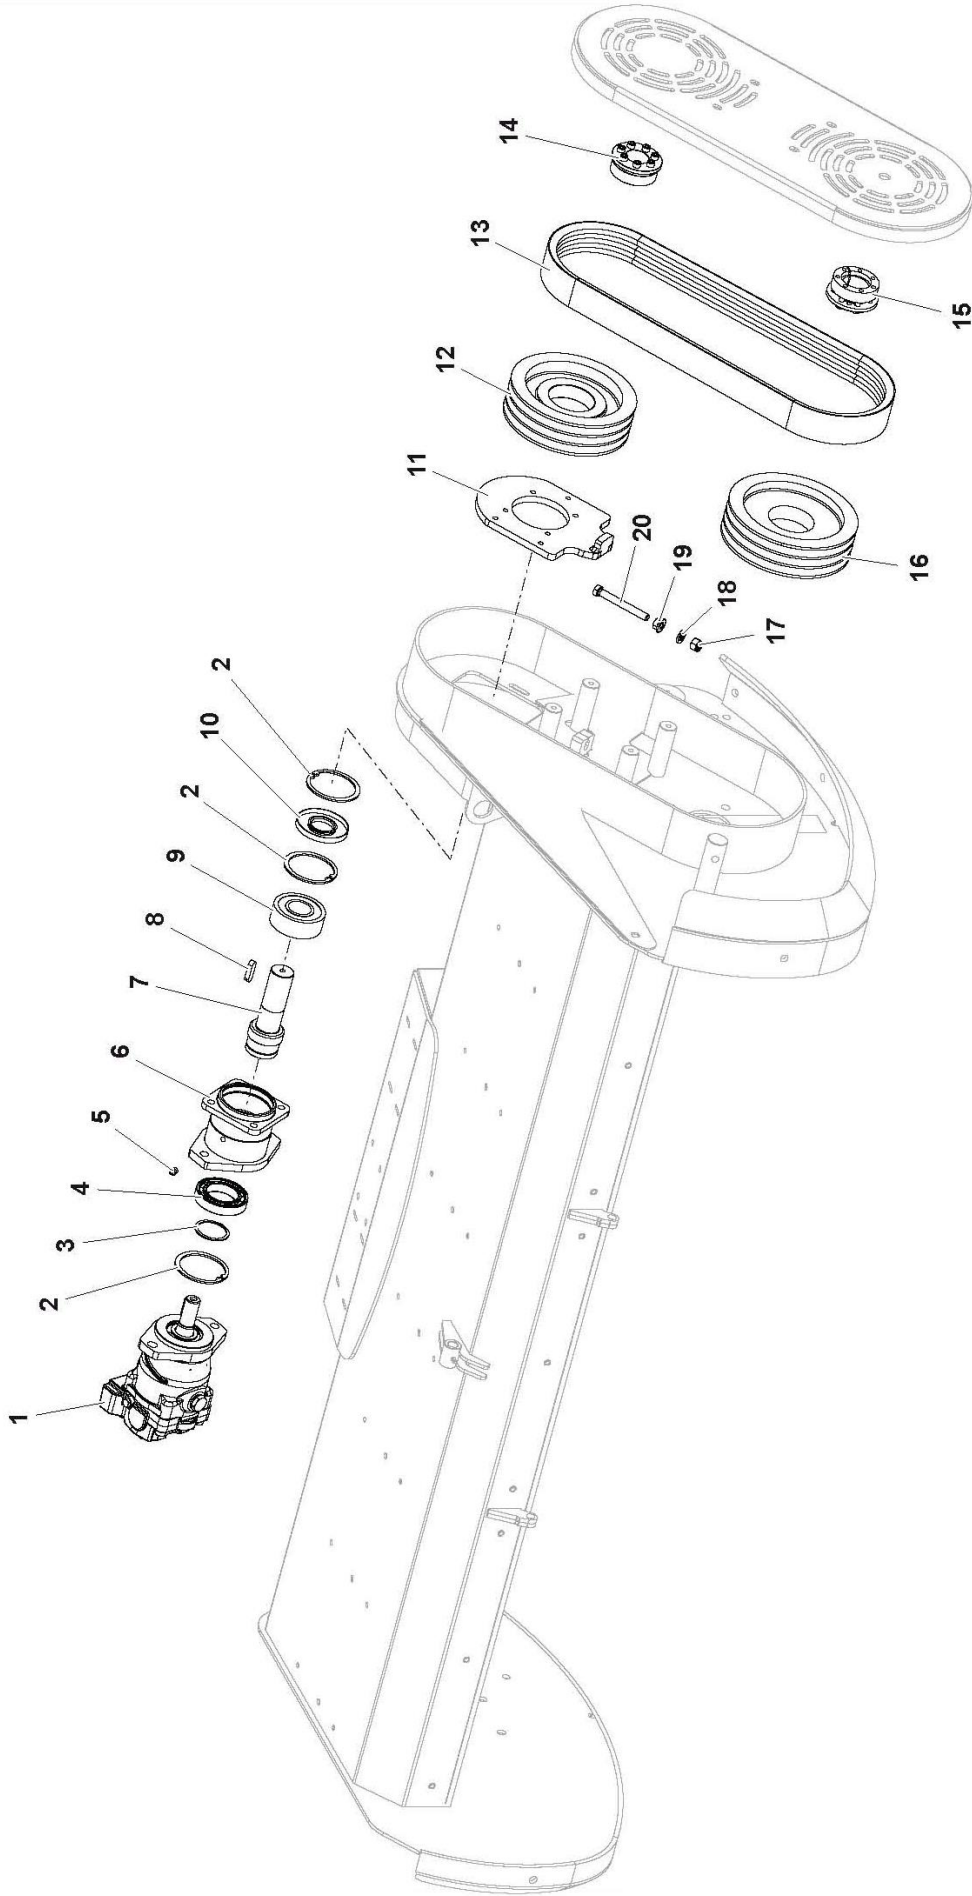

ROLLER ASSEMBLY

ROBOMAX FLAILHEAD – Builds 03/16 ▶

McCONNEL

REF.	QTY.	PART No.	DESCRIPTION
			ROLLER ASSEMBLY
1	2	4005438	LOCKNUT
2	2	4005439	SEAL
3	2	4005440	BEARING
4	2	4005441	SHIM
5	2	4005442	RING
6	4	4005443	PLUG
7	4	4005444	BOLT
8	2	4005445	GREASE NIPPLE
9	2	4005420	BOLT
10	2	4005446	PIN
11	2	4005447	ROLLER END CAP
12	2	4005448	RING
13	2	4005449	RING
14	2	4005450	SPACER
15	2	4005451	PACKING RING
16	1	4005452	ROLLER
17	2	4005453	ROLLER BRACKET
18	2	4005454	SHIM PLATE
19	1	4005455	SCRAPER BRACKET RH
20	1	4005456	SCRAPER BRACKET LH
21	1	4005457	ROLLER SUPPORT KIT RH
22	1	4005458	ROLLER SUPPORT KIT LH
23	1	4005459	SCRAPER BAR
24	8	4005460	BOLT
25	4	4005461	BOLT
26	4	4005425	NUT
27	4	4005462	NUT
28	6	4005433	WASHER
29	4	4005463	WASHER
30	8	4005464	WASHER
31	2	4005465	RING

DRIVE UNIT ASSEMBLY

ROBOMAX FLAILHEAD – Builds 03/16 ▶

McCONNEL

DRIVE UNIT ASSEMBLY**McCONNEL**

ROBOMAX FLAILHEAD – Builds 03/16 ▶

REF.	QTY.	PART No.	DESCRIPTION
			DRIVE UNIT ASSEMBLY
1	1	4000621	MOTOR
2	3	4005467	CIRCLIP
3	1	4005468	CIRCLIP
4	1	4005469	BEARING
5	1	4000224	GREASE NIPPLE
6	1	4005470	BRACKET
7	1	4005471	SHAFT
8	1	4005472	KEY
9	1	4005473	BEARING
10	1	4005474	OIL SEAL
11	1	4005475	ADJUSTER PLATE
12	2	4005476	PULLEY
13	1	4005477	BELT
14	2	4005478	TAPERLOCK
15	1	4005479	TAPERLOCK
16	1	4005480	PULLEY
17	1	4000751	LOCKNUT
18	1	4001535	WASHER
19	1	4005481	NUT
20	1	4005482	BOLT