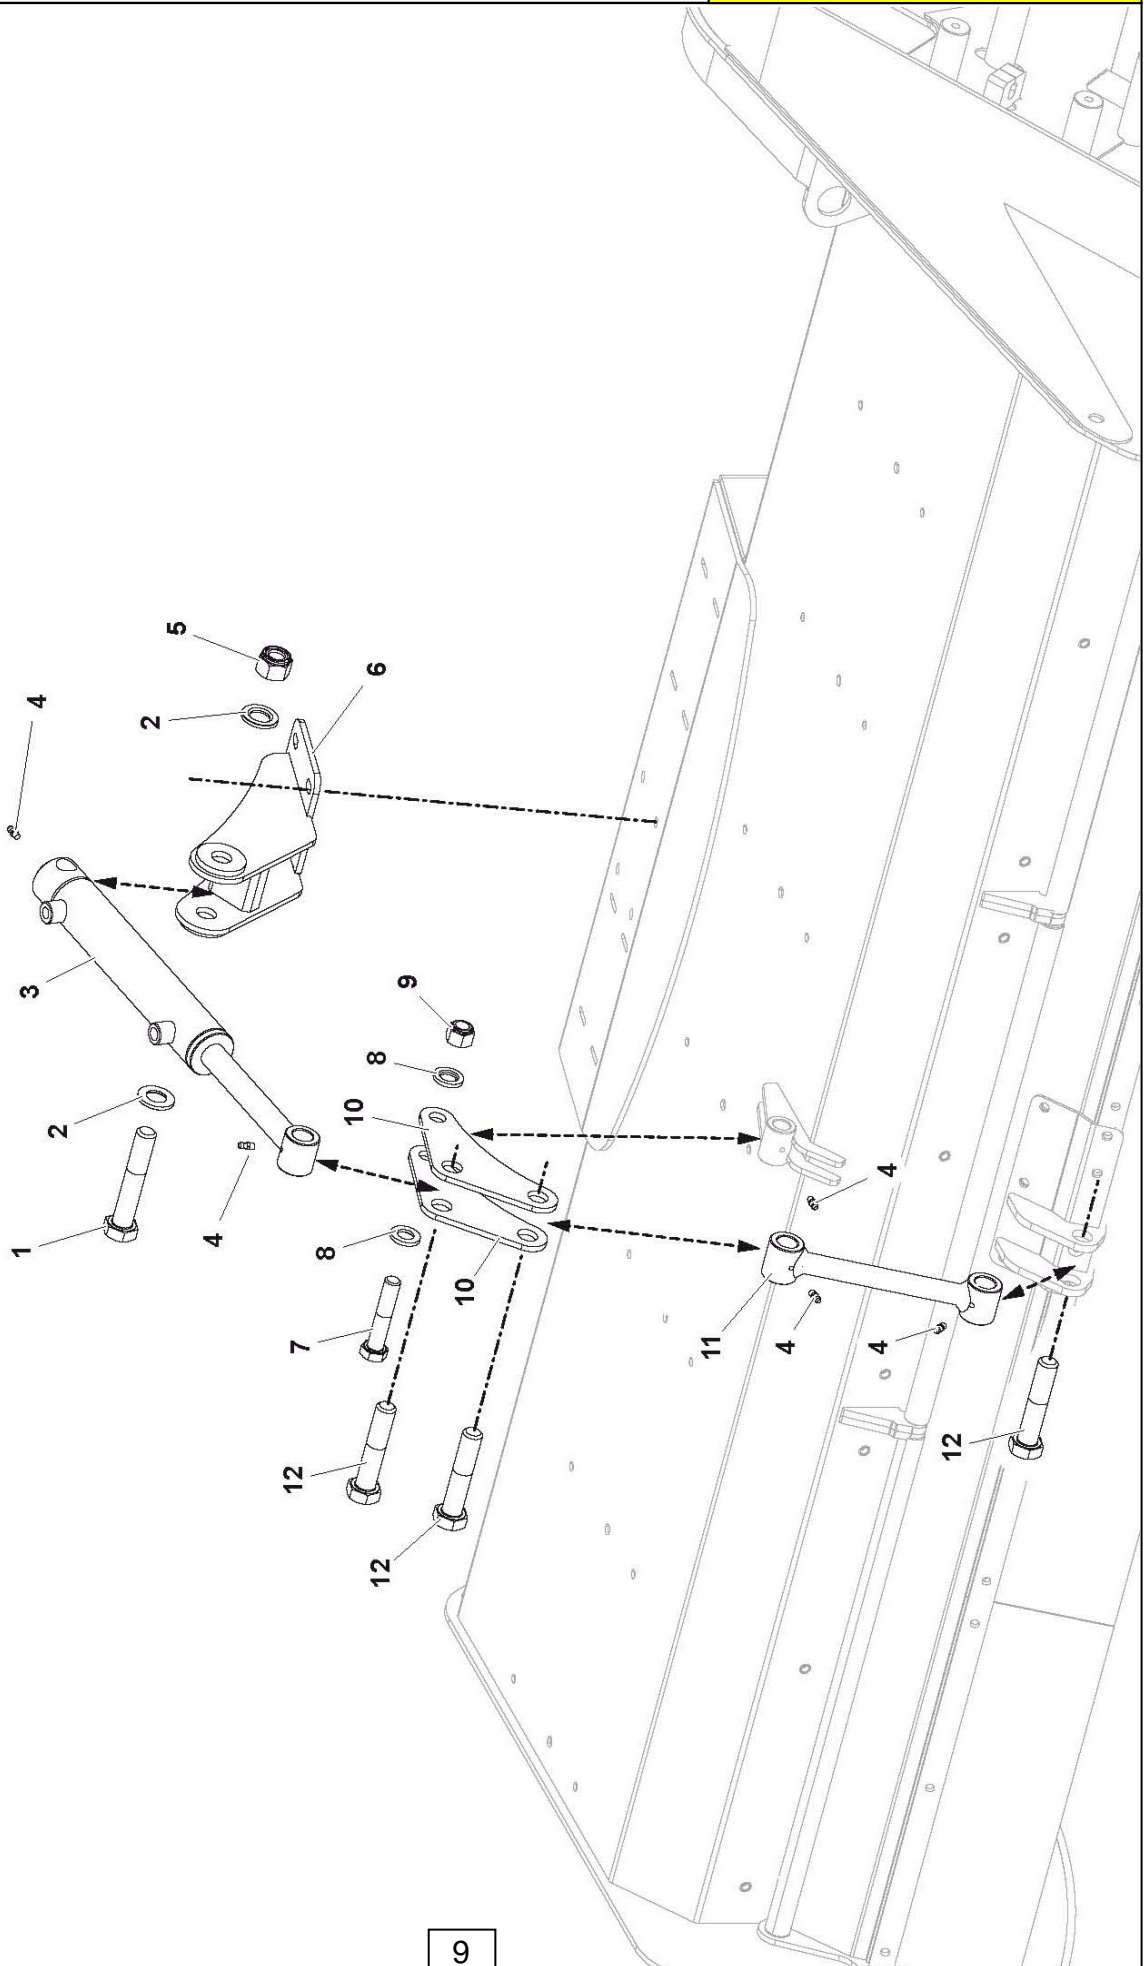

HOOD CONTROL ASSEMBLY

ROBOMAX FLAILHEAD – Builds 03/16 ▶

McCONEL

HOOD CONTROL ASSEMBLY**McCONNEL**

ROBOMAX FLAILHEAD – Builds 03/16 ▶

REF.	QTY.	PART No.	DESCRIPTION
			HOOD CONTROL ASSEMBLY
1	1	4005466	BOLT
2	2	4000370	WASHER
3	1	4005503	HYDRAULIC RAM
4	5	4000368	GREASE NIPPLE
5	1	4005504	NUT
6	1	4005505	RAM BRACKET
7	1	4005506	BOLT
8	2	4001537	WASHER
9	1	4001191	LOCKNUT
10	2	4005507	LINKAGE PLATES
11	1	4005508	CONNECTING ROD
12	3	4005509	BOLT