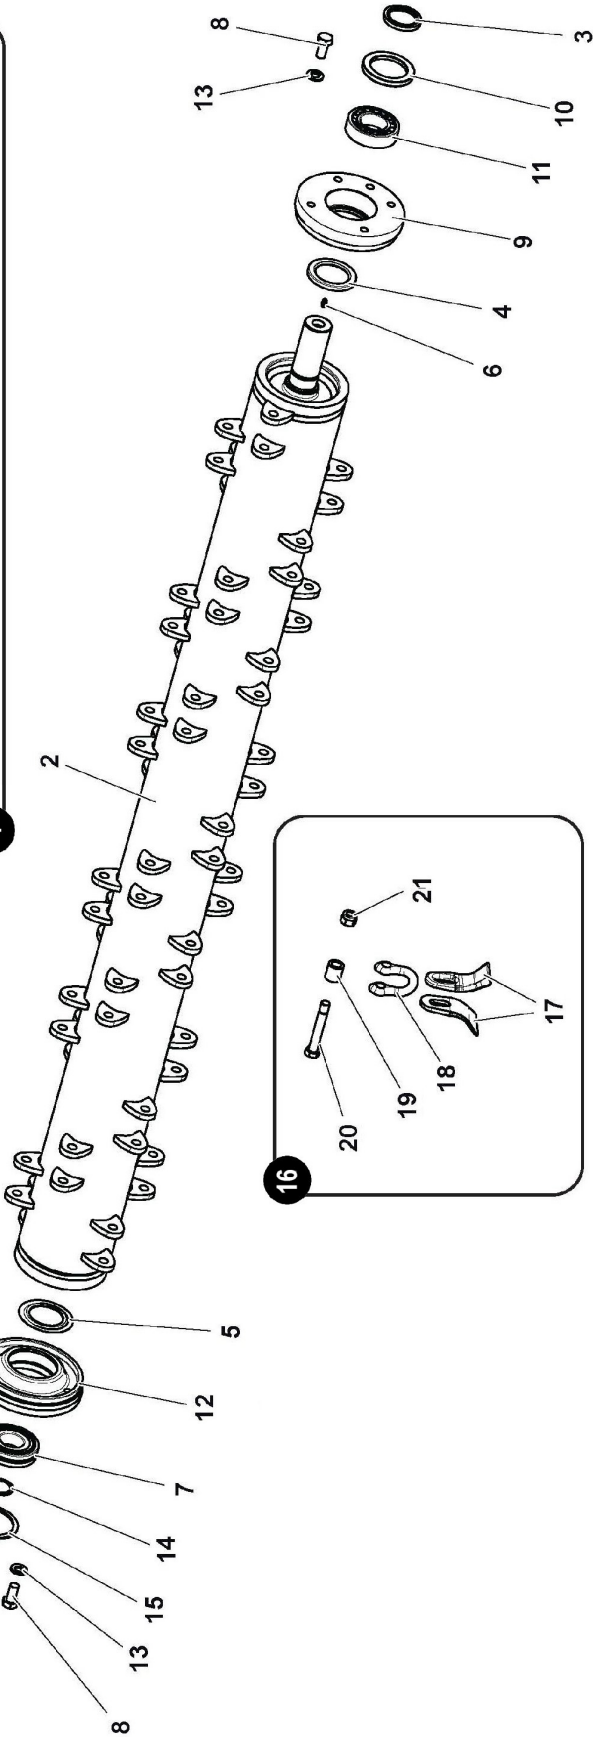

ROTOR ASSEMBLY

ROBOMAX FLAILHEAD – Builds 03/16 ▶

McCONNEL

ROTOR ASSEMBLY

McCONNEL

ROBOMAX FLAILHEAD – Builds 03/16 ▶

REF.	QTY.	PART No.	DESCRIPTION
			ROTOR ASSEMBLY
1	1	4005500	ROTOR ASSEMBLY
2	1	4005501	ROTOR
3	1	4005485	OIL SEAL
4	1	4005486	OIL SEAL
5	1	4005487	RING
6	2	4005445	GREASE NIPPLE
7	1	4005488	BEARING
8	9	4005489	BOLT
9	1	4005493	FLANGE
10	1	4005494	SHIM
11	1	4005484	BEARING
12	1	4005495	FLANGE
13	9	4005496	WASHER
14	1	4005497	RING
15	1	4005498	RING
16	36	4005502	FLAIL KIT c/o:
17	2	4005499	FLAIL
18	1	4005490	SHACKLE
19	1	4005491	SPACER
20	1	4005492	BOLT
21	1	4005483	NUT