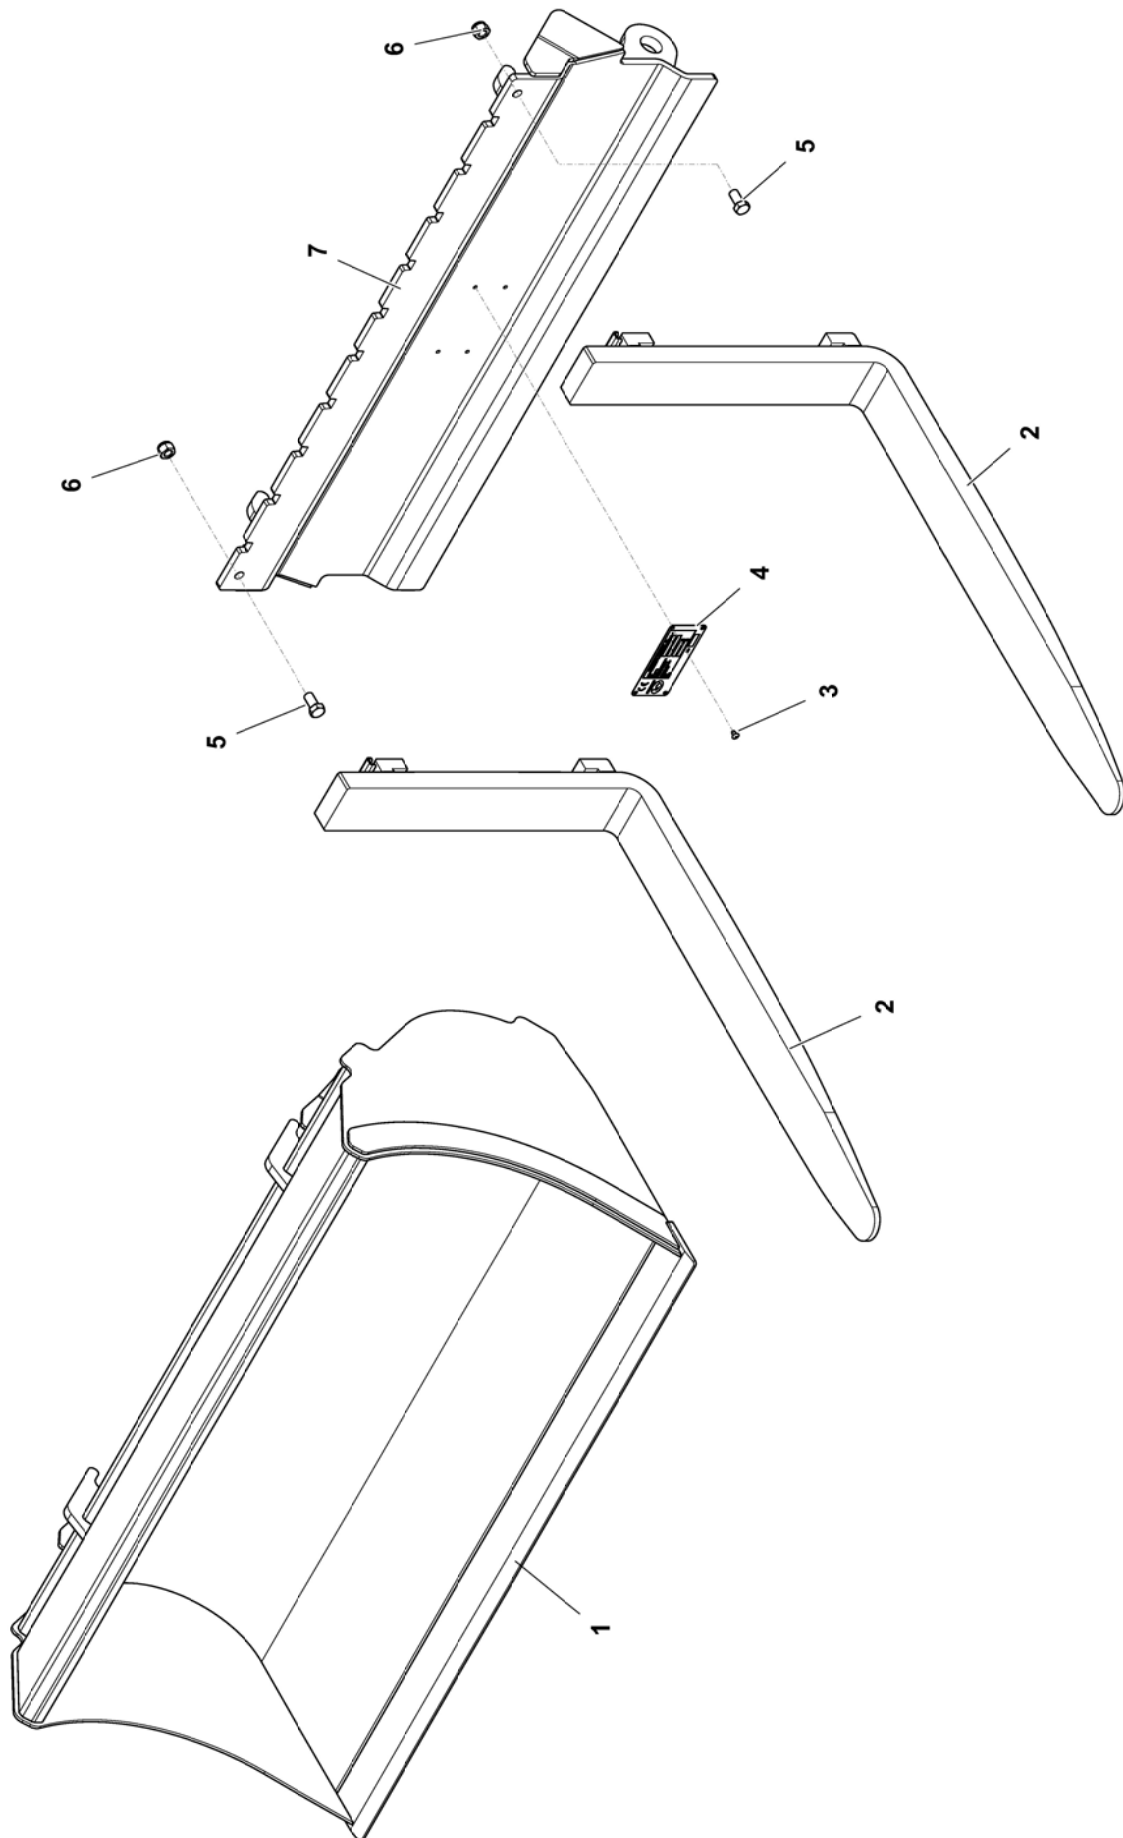

Model: ROBO-LOAD

TOOLS / ACCESSORIES

McCONNEL

Model: ROBO-LOAD

REF.	QTY.	PART No.	DESCRIPTION
			TOOLS / ACCESSORIES
1	1	4001850	BUCKET - 130cm
2	2	4001849	FORK
3	4	4004220	RIVET
4	1	4004221	SERIAL No. PLATE
5	2	4001847	BOLT
6	2	4000751	NUT
7	1	4001848	SUPPORT PLATE