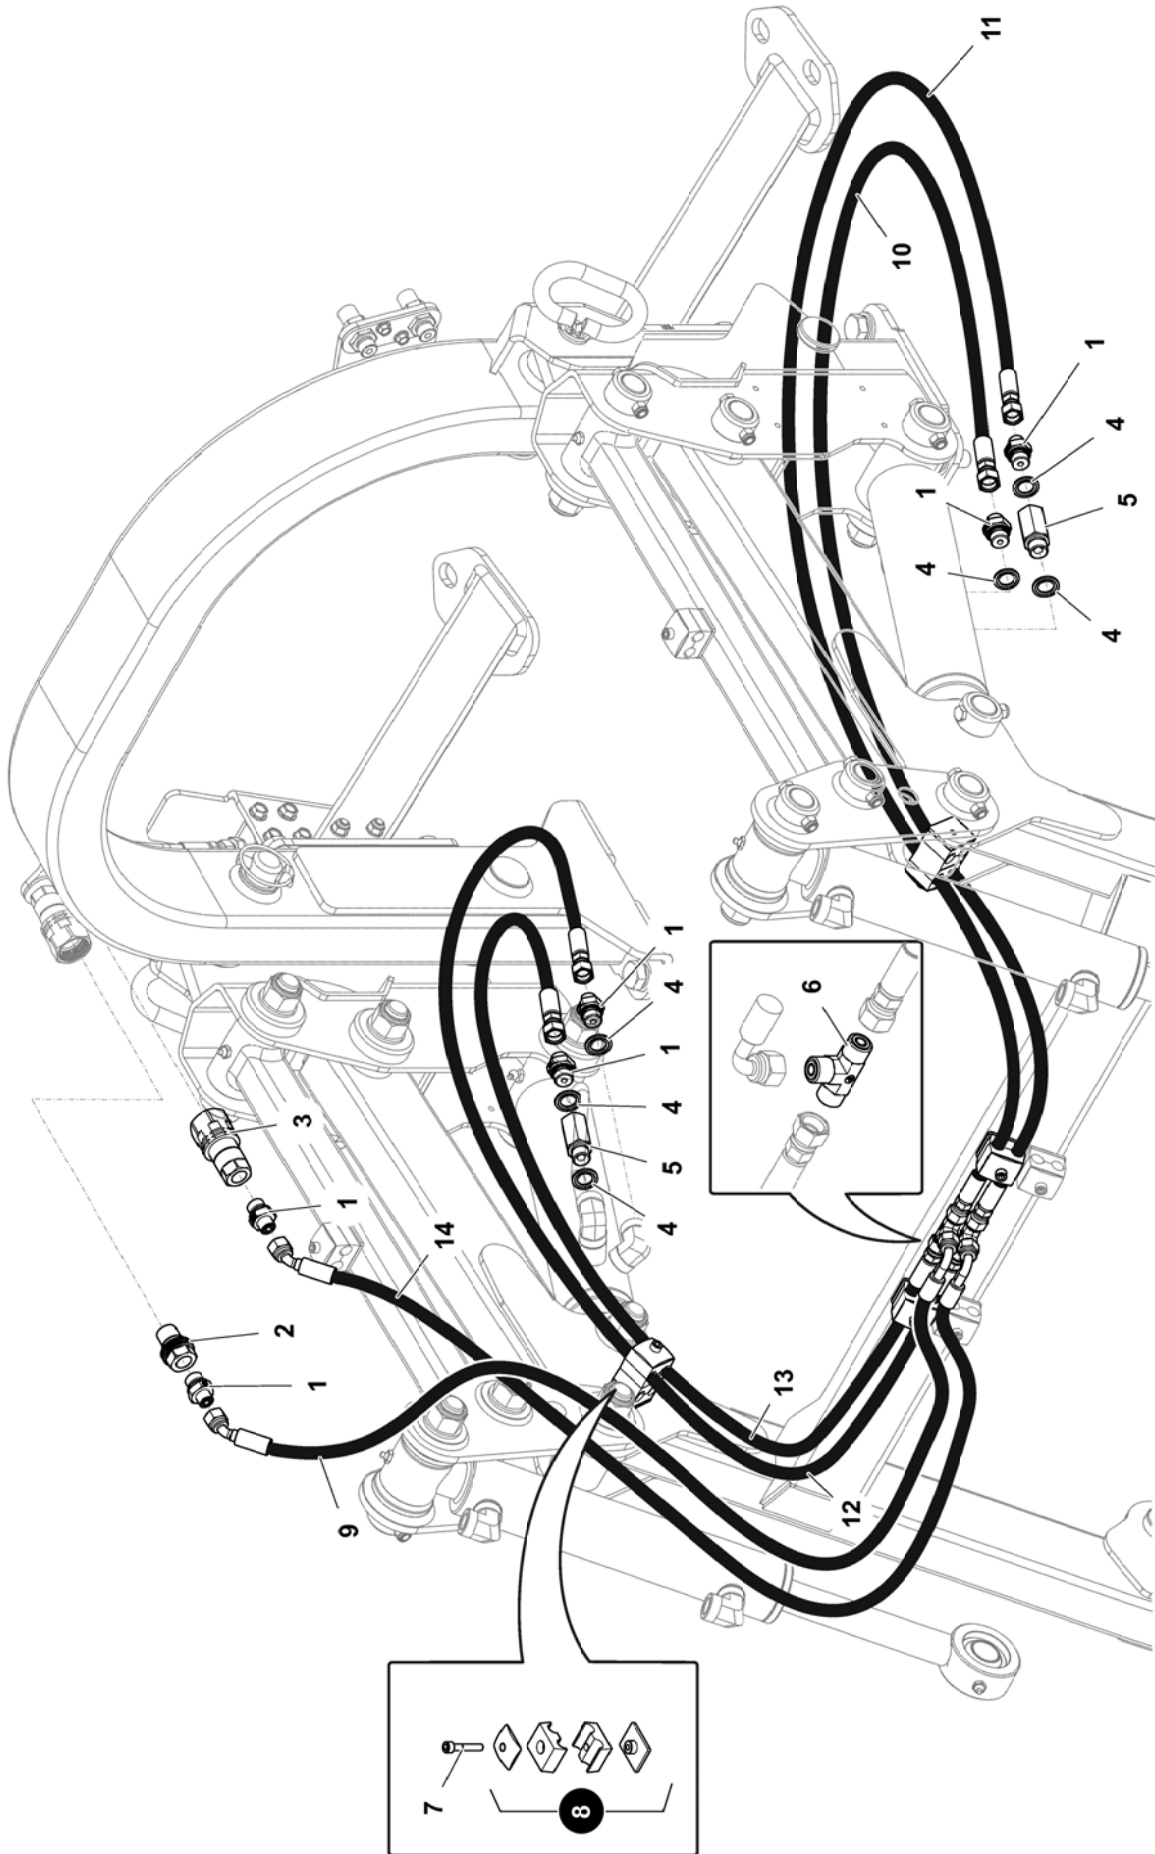

LIFT HOSE INSTALLATION

Model: ROBO-LOAD

McCONEL

LIFT HOSE INSTALLATION

McCONNEL

Model: ROBO-LOAD

REF.	QTY.	PART No.	DESCRIPTION
			LIFT HOSE INSTALLATION
1	4	4000587	CONNECTOR
2	1	4000135	CONNECTION
3	1	4000132	CONNECTION
4	6	8650103	BONDED SEAL
5	2	4001833	PARACHUTE VALVE
6	2	4001862	ADAPTOR 'T' (M-M-M)
7	2	4001834	BOLT
8	4	4000367	HOSE CLAMP (DOUBLE)
9	1	4001835	HYDRAULIC HOSE
10	1	4001836	HYDRAULIC HOSE
11	1	4001837	HYDRAULIC HOSE
12	1	4001838	HYDRAULIC HOSE
13	1	4001839	HYDRAULIC HOSE
14	1	4001840	HYDRAULIC HOSE