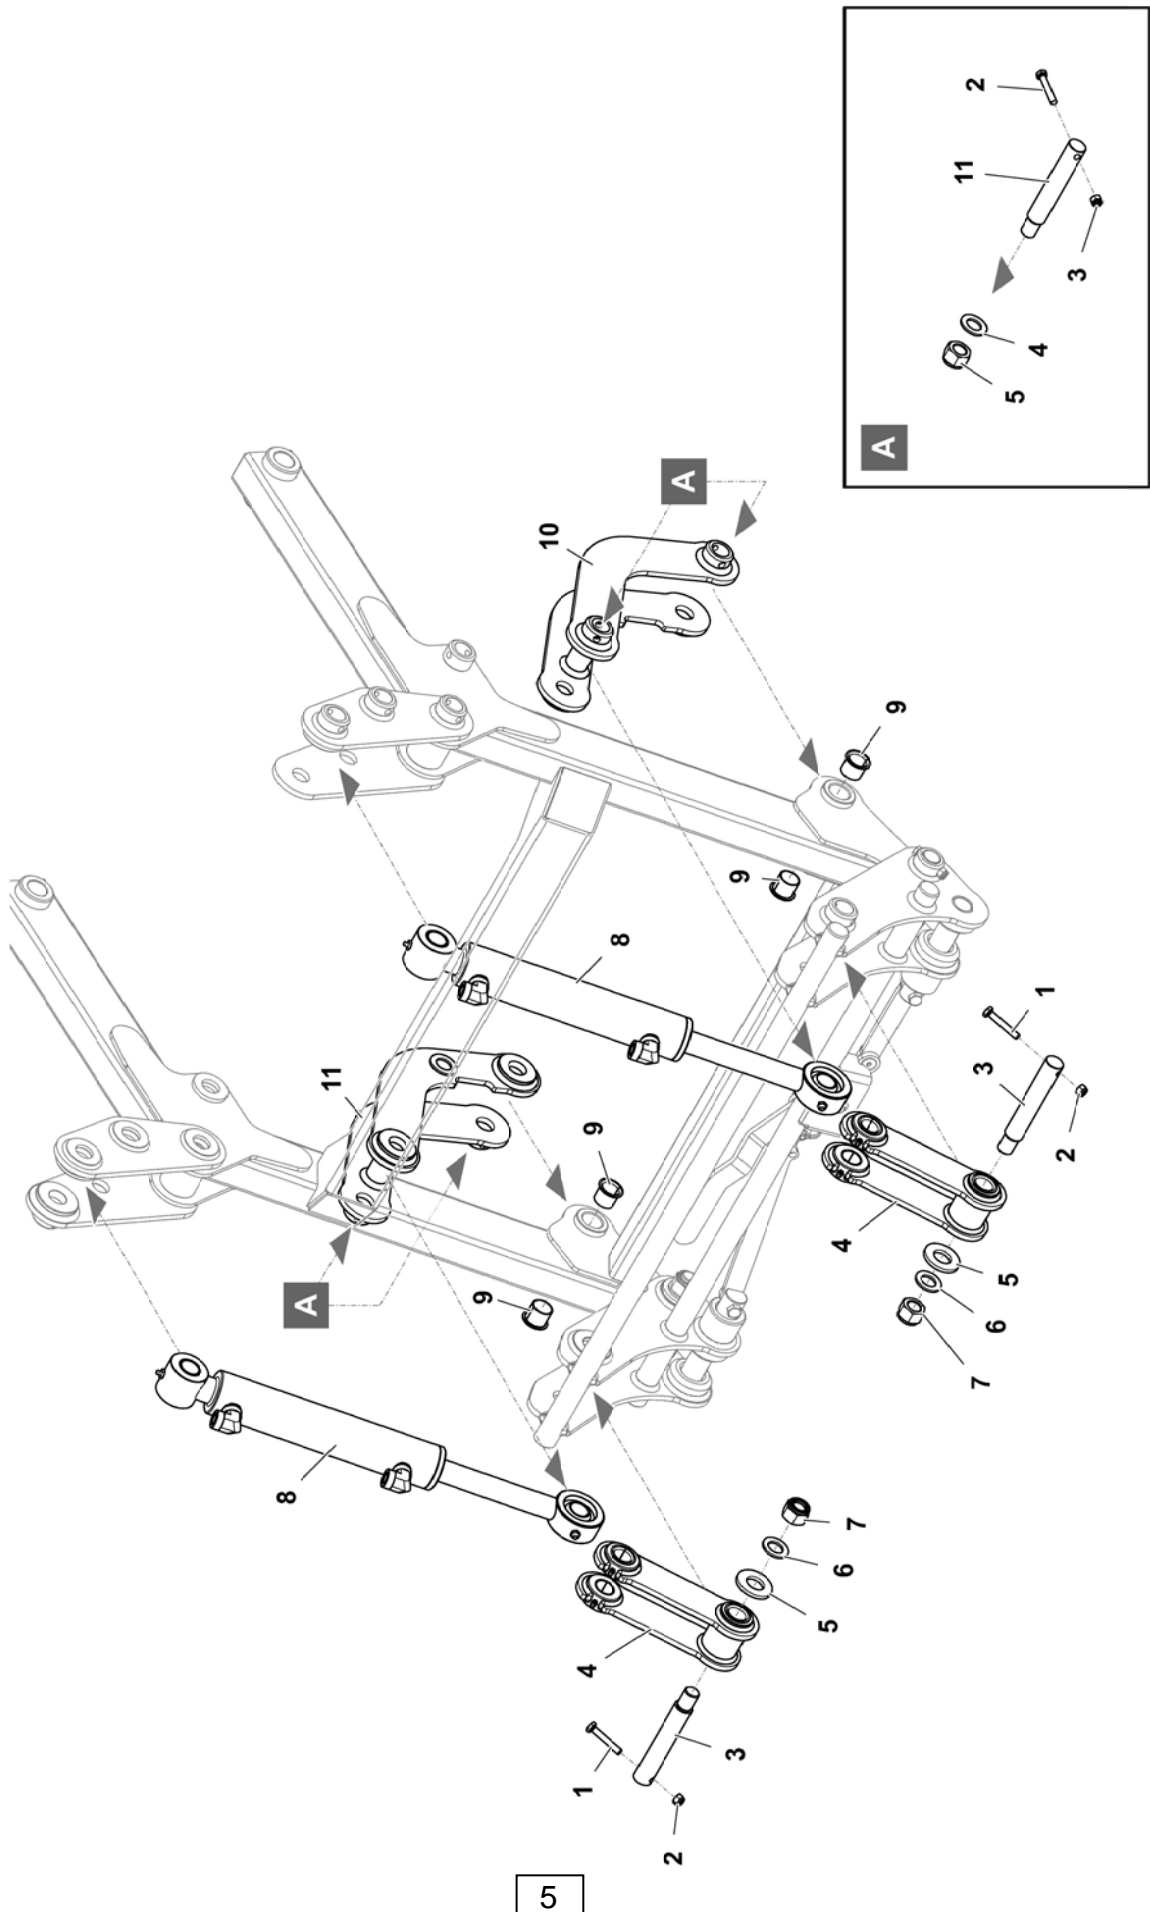

LIFT MODULE

Model: ROBO-LOAD

McCONNEL

LIFT MODULE**McCONNEL**

Model: ROBO-LOAD

| REF. | QTY. | PART No. | DESCRIPTION |
|-------------|-------------|-----------------|-----------------------|
| | | | LIFT MODULE |
| 1 | 6 | 4001807 | PIN |
| 2 | 14 | 4001855 | BOLT |
| 3 | 14 | 4000808 | SELF-LOCKING NUT |
| 4 | 14 | 4000370 | WASHER |
| 5 | 14 | 4000018 | SELF-LOCKING NUT |
| 6 | 1 | 4001808 | RH OUTER LINK BRACKET |
| 7 | 1 | 4001809 | RH INNER LINK BRACKET |
| 8 | 1 | 4001810 | LH INNER LINK BRACKET |
| 9 | 1 | 4001811 | LH OUTER LINK BRACKET |
| 10 | 2 | 4001812 | PIN |
| 11 | 6 | 4001813 | PIN |
| 12 | 1 | 4001814 | RH BOOM BRACKET |
| 13 | 1 | 4001815 | LH BOOM BRACKET |
| 14 | 8 | 4001816 | FLANGED BUSH |
| 15 | 2 | 4001817 | TIE ROD |
| 16 | 2 | 4001818 | HYDRAULIC RAM |
| 17 | 4 | 4000224 | GREASE NIPPLE |

ANGLE MODULE

Model: ROBO-LOAD

McCONEL

LIFT MODULE**McCONNEL**

Model: ROBO-LOAD

| REF. | QTY. | PART No. | DESCRIPTION |
|-------------|-------------|-----------------|---------------------|
| | | | ANGLE MODULE |
| 1 | 6 | 4001855 | BOLT |
| 2 | 6 | 4000808 | SELF-LOCKING NUT |
| 3 | 6 | 4001813 | PIN |
| 4 | 2 | 4001819 | SLAVE LINK |
| 5 | 2 | 4001820 | WASHER |
| 6 | 6 | 4000370 | WASHER |
| 7 | 6 | 9100033 | SELF-LOCKING NUT |
| 8 | 2 | 4001821 | HYDRAULIC RAM |
| 9 | 4 | 4001816 | FLANGED BUSH |
| 10 | 1 | 4001822 | LH PRIMARY LINK |
| 11 | 1 | 4001823 | RH PRIMARY LINK |