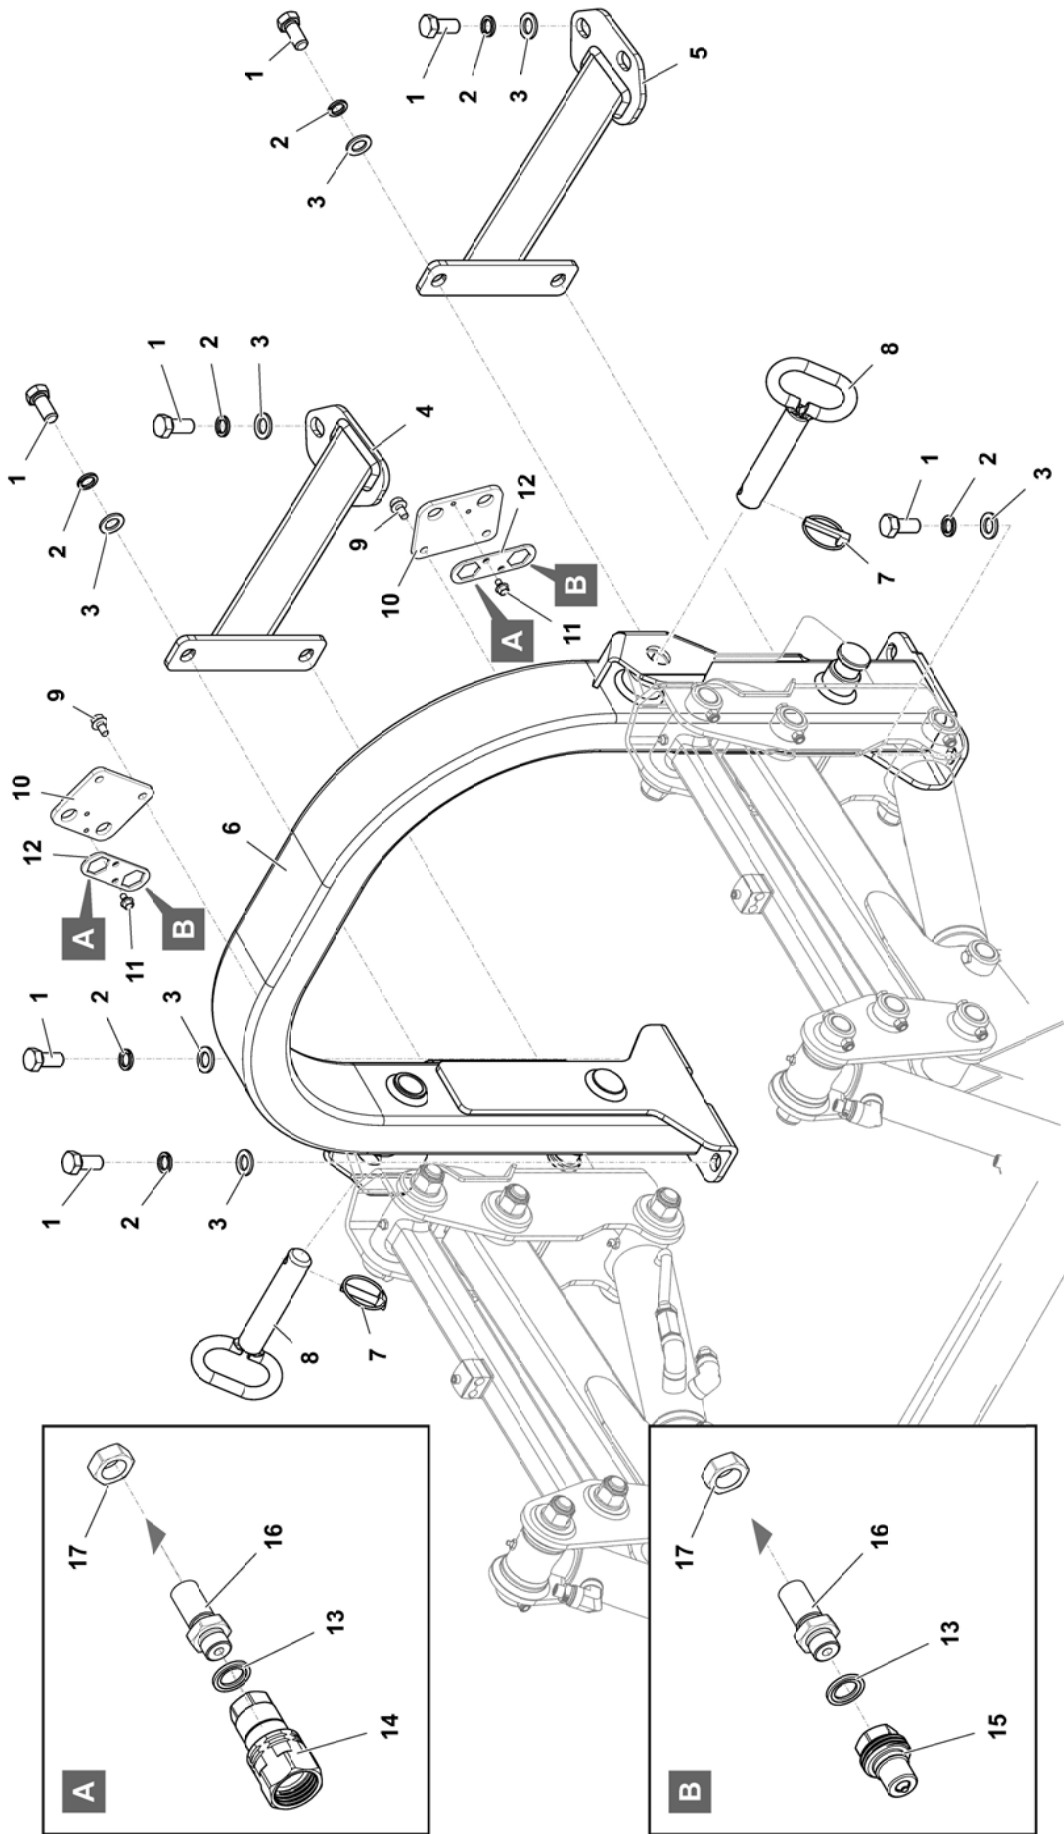

McCONEl

ROBO-LOAD

Robocut Bucket Attachment

Parts Manual

(May 2018)

INDEX

| | |
|---------------------------|----|
| Mounting Frame Module | 1 |
| Lift Module | 3 |
| Angle Module | 5 |
| Boom & Quick-Hitch Module | 7 |
| Preset Hose Installation | 9 |
| Lift Hose Installation | 11 |
| Angle Hose Installation | 13 |
| Tools / Accessories | 15 |

MOUNTING FRAME MODULE

Model: ROBO-LOAD

McCONEL

MOUNTING FRAME MODULE**McCONNEL**

Model: ROBO-LOAD

| REF. | QTY. | PART No. | DESCRIPTION |
|-------------|-------------|-----------------|------------------------------|
| | | | MOUNTING FRAME MODULE |
| 1 | 8 | 4000175 | BOLT |
| 2 | 8 | 4000179 | WASHER |
| 3 | 8 | 4001537 | WASHER |
| 4 | 1 | 4001801 | TIE ROD (REAR RIGHT) |
| 5 | 1 | 4001802 | TIE ROD (REAR LEFT) |
| 6 | 1 | 4001803 | ROLL BAR |
| 7 | 2 | 0431213 | LYNCH PIN |
| 8 | 2 | 4001804 | PIN |
| 9 | 4 | 4000353 | BOLT |
| 10 | 2 | 4001805 | COUPLING BRACKET |
| 11 | 4 | 4000379 | BOLT |
| 12 | 2 | 4001806 | RETAINER BRACKET |
| 13 | 4 | 8650103 | BONDED SEAL |
| 14 | 2 | 4000132 | CONNECTOR |
| 15 | 2 | 4000135 | CONNECTOR |
| 16 | 4 | 4000128 | BULHEAD FITTING |
| 17 | 4 | 4000130 | NUT |

LIFT MODULE

Model: ROBO-LOAD

McCONNEL

LIFT MODULE**McCONNEL**

Model: ROBO-LOAD

| REF. | QTY. | PART No. | DESCRIPTION |
|-------------|-------------|-----------------|-----------------------|
| | | | LIFT MODULE |
| 1 | 6 | 4001807 | PIN |
| 2 | 14 | 4001855 | BOLT |
| 3 | 14 | 4000808 | SELF-LOCKING NUT |
| 4 | 14 | 4000370 | WASHER |
| 5 | 14 | 4000018 | SELF-LOCKING NUT |
| 6 | 1 | 4001808 | RH OUTER LINK BRACKET |
| 7 | 1 | 4001809 | RH INNER LINK BRACKET |
| 8 | 1 | 4001810 | LH INNER LINK BRACKET |
| 9 | 1 | 4001811 | LH OUTER LINK BRACKET |
| 10 | 2 | 4001812 | PIN |
| 11 | 6 | 4001813 | PIN |
| 12 | 1 | 4001814 | RH BOOM BRACKET |
| 13 | 1 | 4001815 | LH BOOM BRACKET |
| 14 | 8 | 4001816 | FLANGED BUSH |
| 15 | 2 | 4001817 | TIE ROD |
| 16 | 2 | 4001818 | HYDRAULIC RAM |
| 17 | 4 | 4000224 | GREASE NIPPLE |