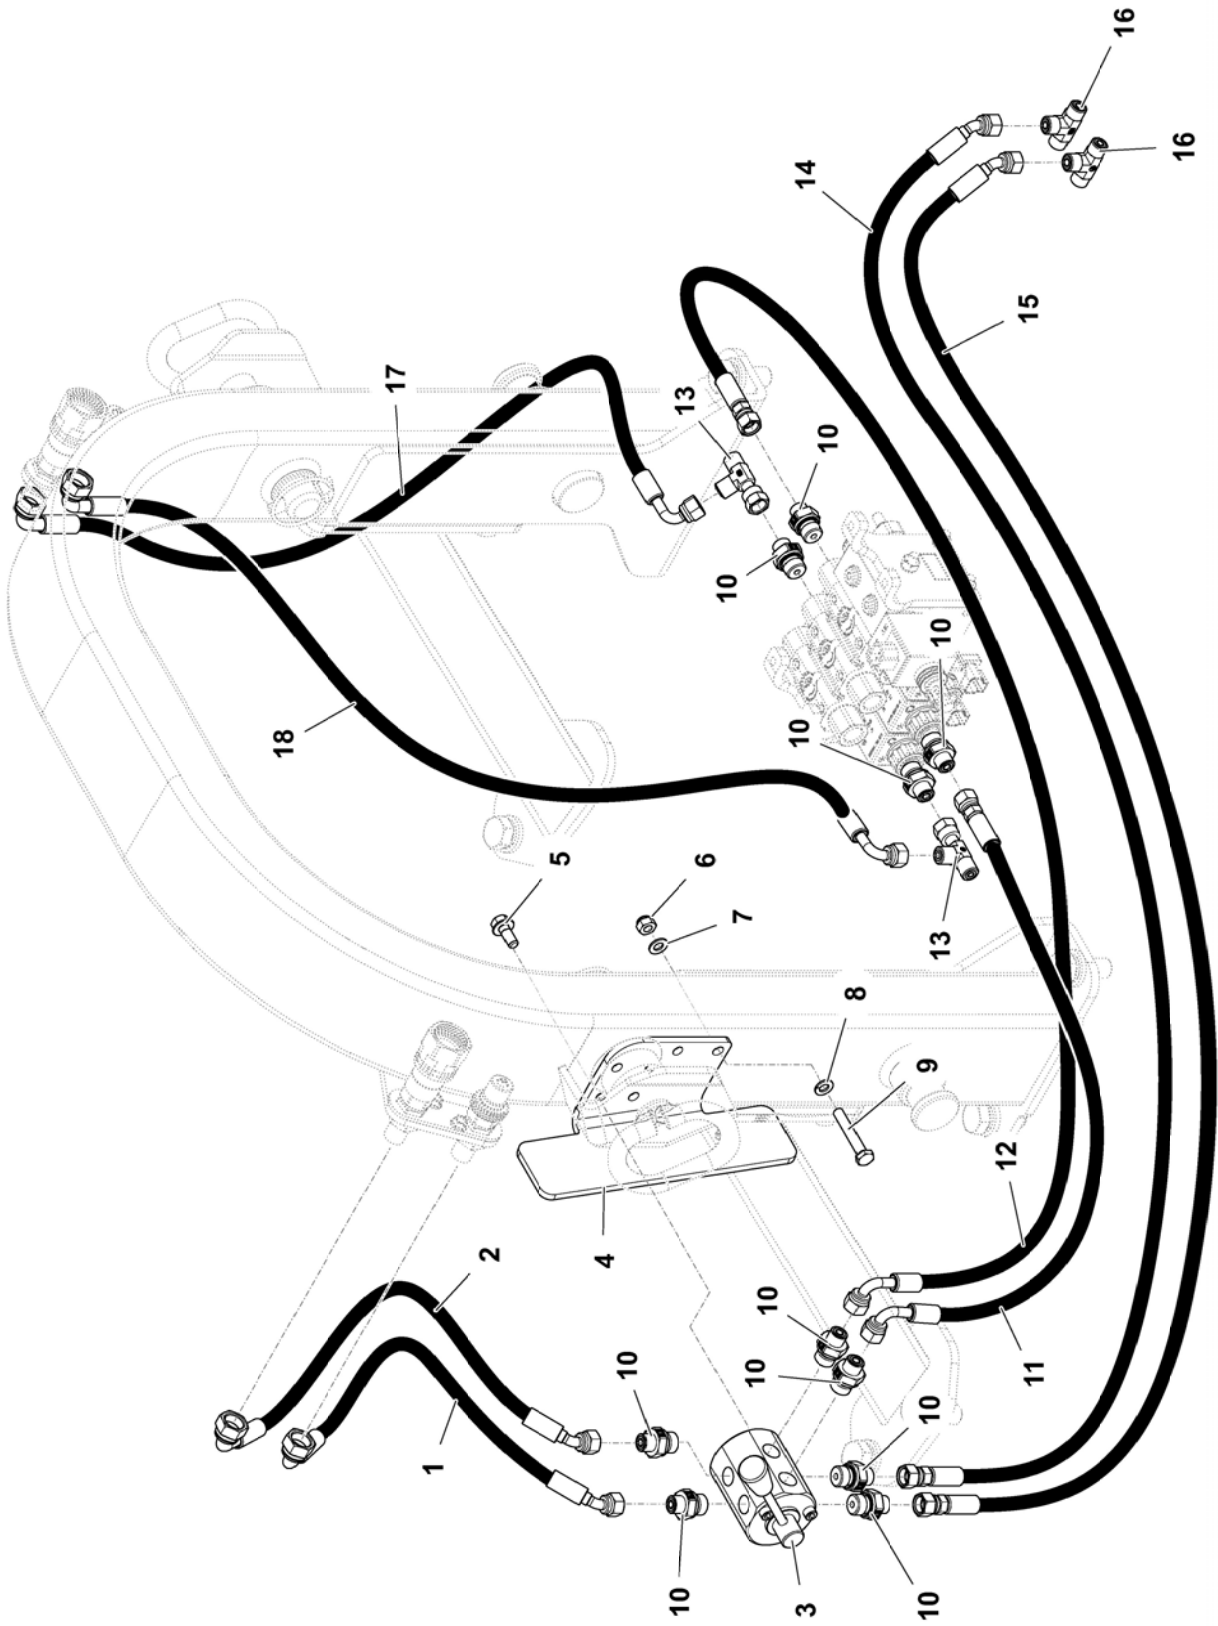

PRESET HOSE INSTALLATION

Model: ROBO-LOAD

McCONNEL

PRESET HOSE INSTALLATION

McCONNEL

Model: ROBO-LOAD

REF.	QTY.	PART No.	DESCRIPTION
			PRESET HOSE INSTALLATION
1	1	4001851	HYDRAULIC HOSE
2	1	4001852	HYDRAULIC HOSE
3	1	4001853	FLOW DIVERTER (6-WAY)
4	1	4001854	DIVERTER BRACKET
5	1	4000380	BOLT
6	1	4000865	SELF-LOCKING NUT
7	1	4000078	WASHER
8	1	9100204	WASHER
9	1	4001855	BOLT
10	10	4000587	CONNECTOR
11	1	4001856	HYDRAULIC HOSE
12	1	4001857	HYDRAULIC HOSE
13	2	4000588	ADAPTOR 'T'
14	1	4001858	HYDRAULIC HOSE
15	1	4001859	HYDRAULIC HOSE
16	2	4001862	ADAPTOR 'T' (M-M-M)
17	1	4001860	HYDRAULIC HOSE
18	1	4001861	HYDRAULIC HOSE