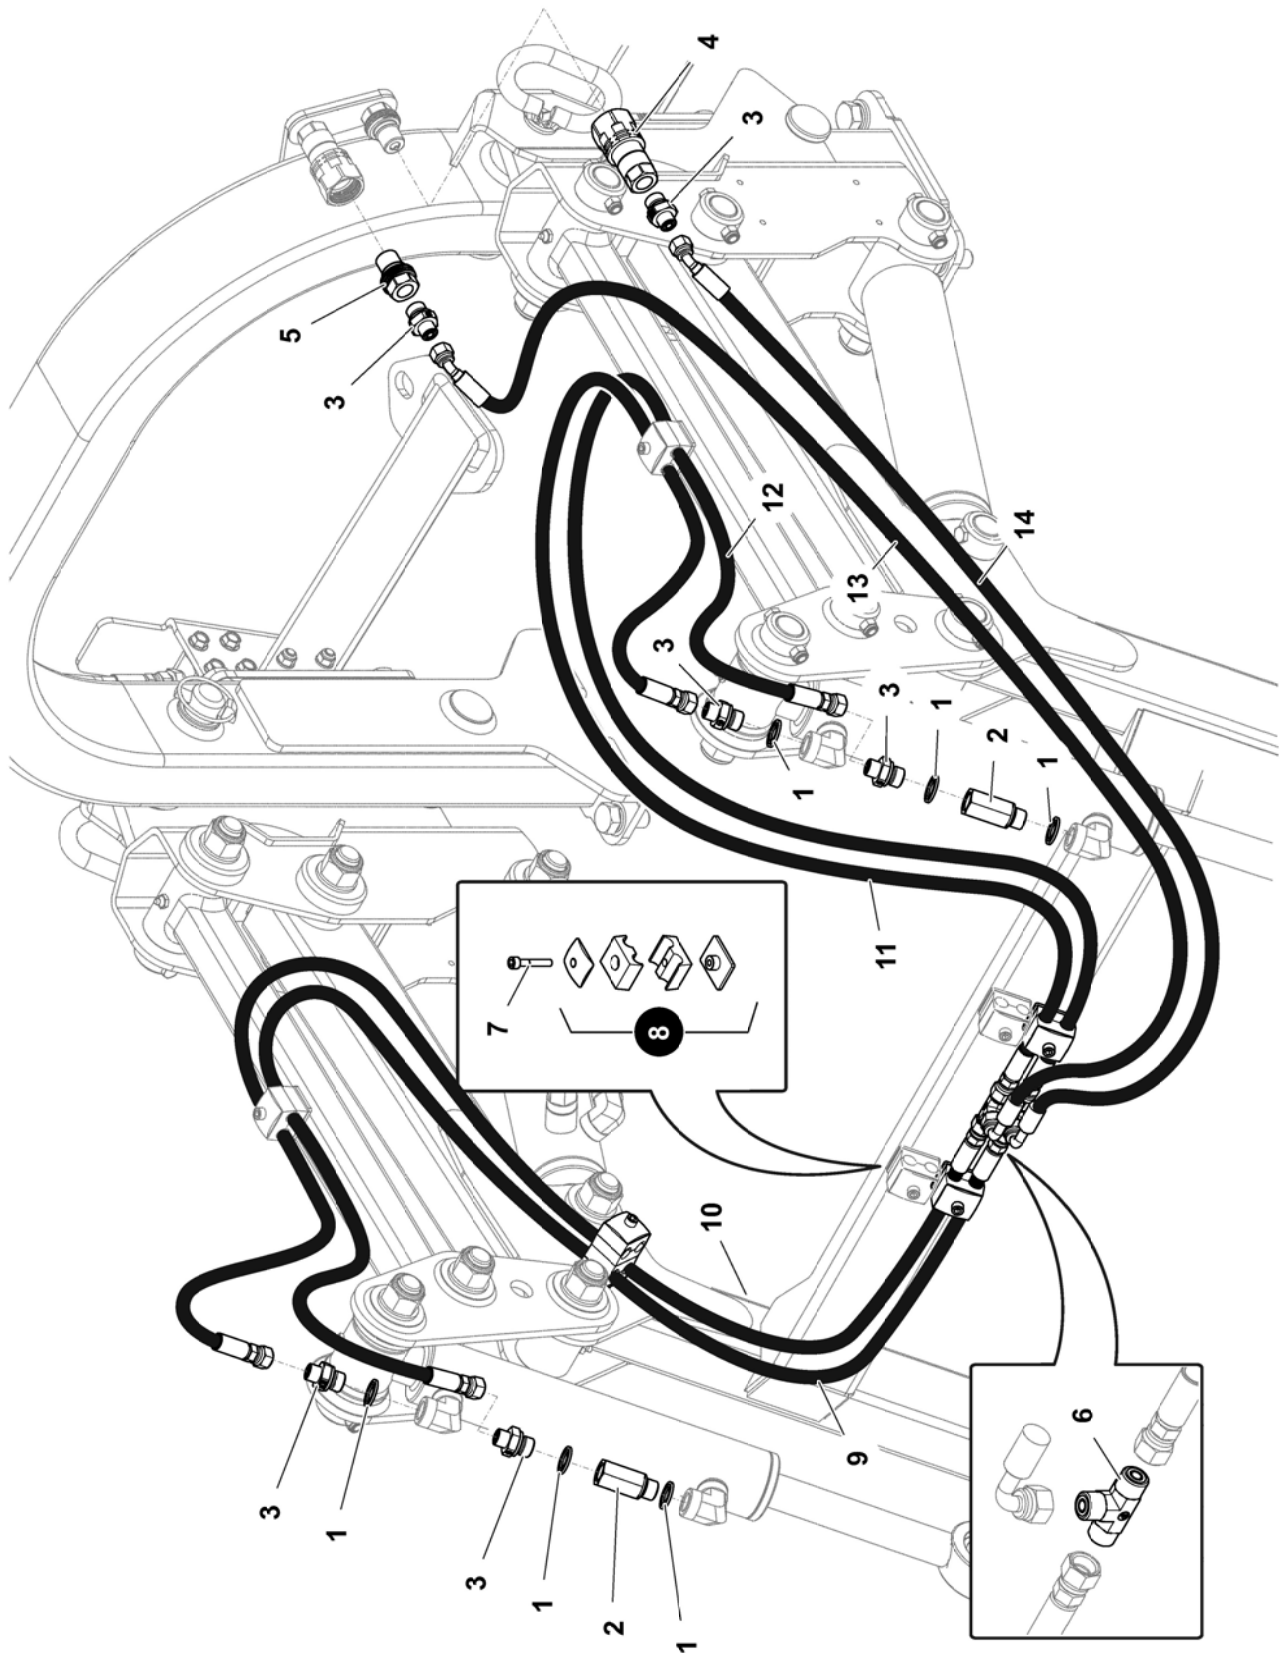

BOOM & QUICK-HITCH MODULE**McCONNEL**

Model: ROBO-LOAD

| REF. | QTY. | PART No. | DESCRIPTION |
|-------------|-------------|-----------------|--------------------------------------|
| | | | BOOM & QUICK HITCH MODULE |
| 1 | 1 | 4001824 | QUICK-ATTACH ASSEMBLY |
| 2 | 2 | 9313105 | BOLT |
| 3 | 2 | 4001825 | PIN |
| 4 | 2 | 4001820 | WASHER |
| 5 | 2 | 4000370 | WASHER |
| 6 | 2 | 4000018 | SELF-LOCKING NUT |
| 7 | 2 | 4000808 | SELF-LOCKING NUT |
| 8 | 2 | 4001813 | PIN |
| 9 | 2 | 4001855 | BOLT |
| 10 | 1 | 4001826 | QUICK-ATTACH UNIT |
| 11 | 2 | 4001827 | SCREW |
| 12 | 1 | 4001828 | OPERATING LEVER |
| 13 | 1 | 4001537 | WASHER |
| 14 | 1 | 4000221 | SELF-LOCKING NUT |
| 15 | 1 | 4001829 | CONNECTING ROD (SHORT) |
| 16 | 4 | 4000758 | WASHER |
| 17 | 4 | 4000756 | SELF-LOCKING NUT |
| 18 | 1 | 4001830 | CONNECTING ROD (LONG) |
| 19 | 1 | 4001831 | LYNCH PIN |
| 20 | 1 | 4001832 | LIFT BOOM |
| 21 | 12 | 4001816 | FLANGED BUSH |
| 22 | 5 | 4000224 | GREASE NIPPLE |
| 23 | 2 | 4000368 | GREASE NIPPLE |

ANGLE HOSE INSTALLATION

Model: ROBO-LOAD

McCONEL

ANGLE HOSE INSTALLATION**McCONNEL**

Model: ROBO-LOAD

| REF. | QTY. | PART No. | DESCRIPTION |
|-------------|-------------|-----------------|--------------------------------|
| | | | ANGLE HOSE INSTALLATION |
| 1 | 6 | 8650103 | BONDED SEAL |
| 2 | 2 | 4001833 | PARACHUTE VALVE |
| 3 | 4 | 4000587 | CONNECTOR |
| 4 | 1 | 4000132 | CONNECTION |
| 5 | 1 | 4000135 | CONNECTION |
| 6 | 2 | 4001862 | ADAPTOR 'T' (M-M-M) |
| 7 | 4 | 4001834 | BOLT |
| 8 | 4 | 4000367 | HOSE CLAMP (DOUBLE) |
| 9 | 1 | 4001841 | HYDRAULIC HOSE |
| 10 | 1 | 4001842 | HYDRAULIC HOSE |
| 11 | 1 | 4001843 | HYDRAULIC HOSE |
| 12 | 1 | 4001844 | HYDRAULIC HOSE |
| 13 | 1 | 4001845 | HYDRAULIC HOSE |
| 14 | 1 | 4001846 | HYDRAULIC HOSE |