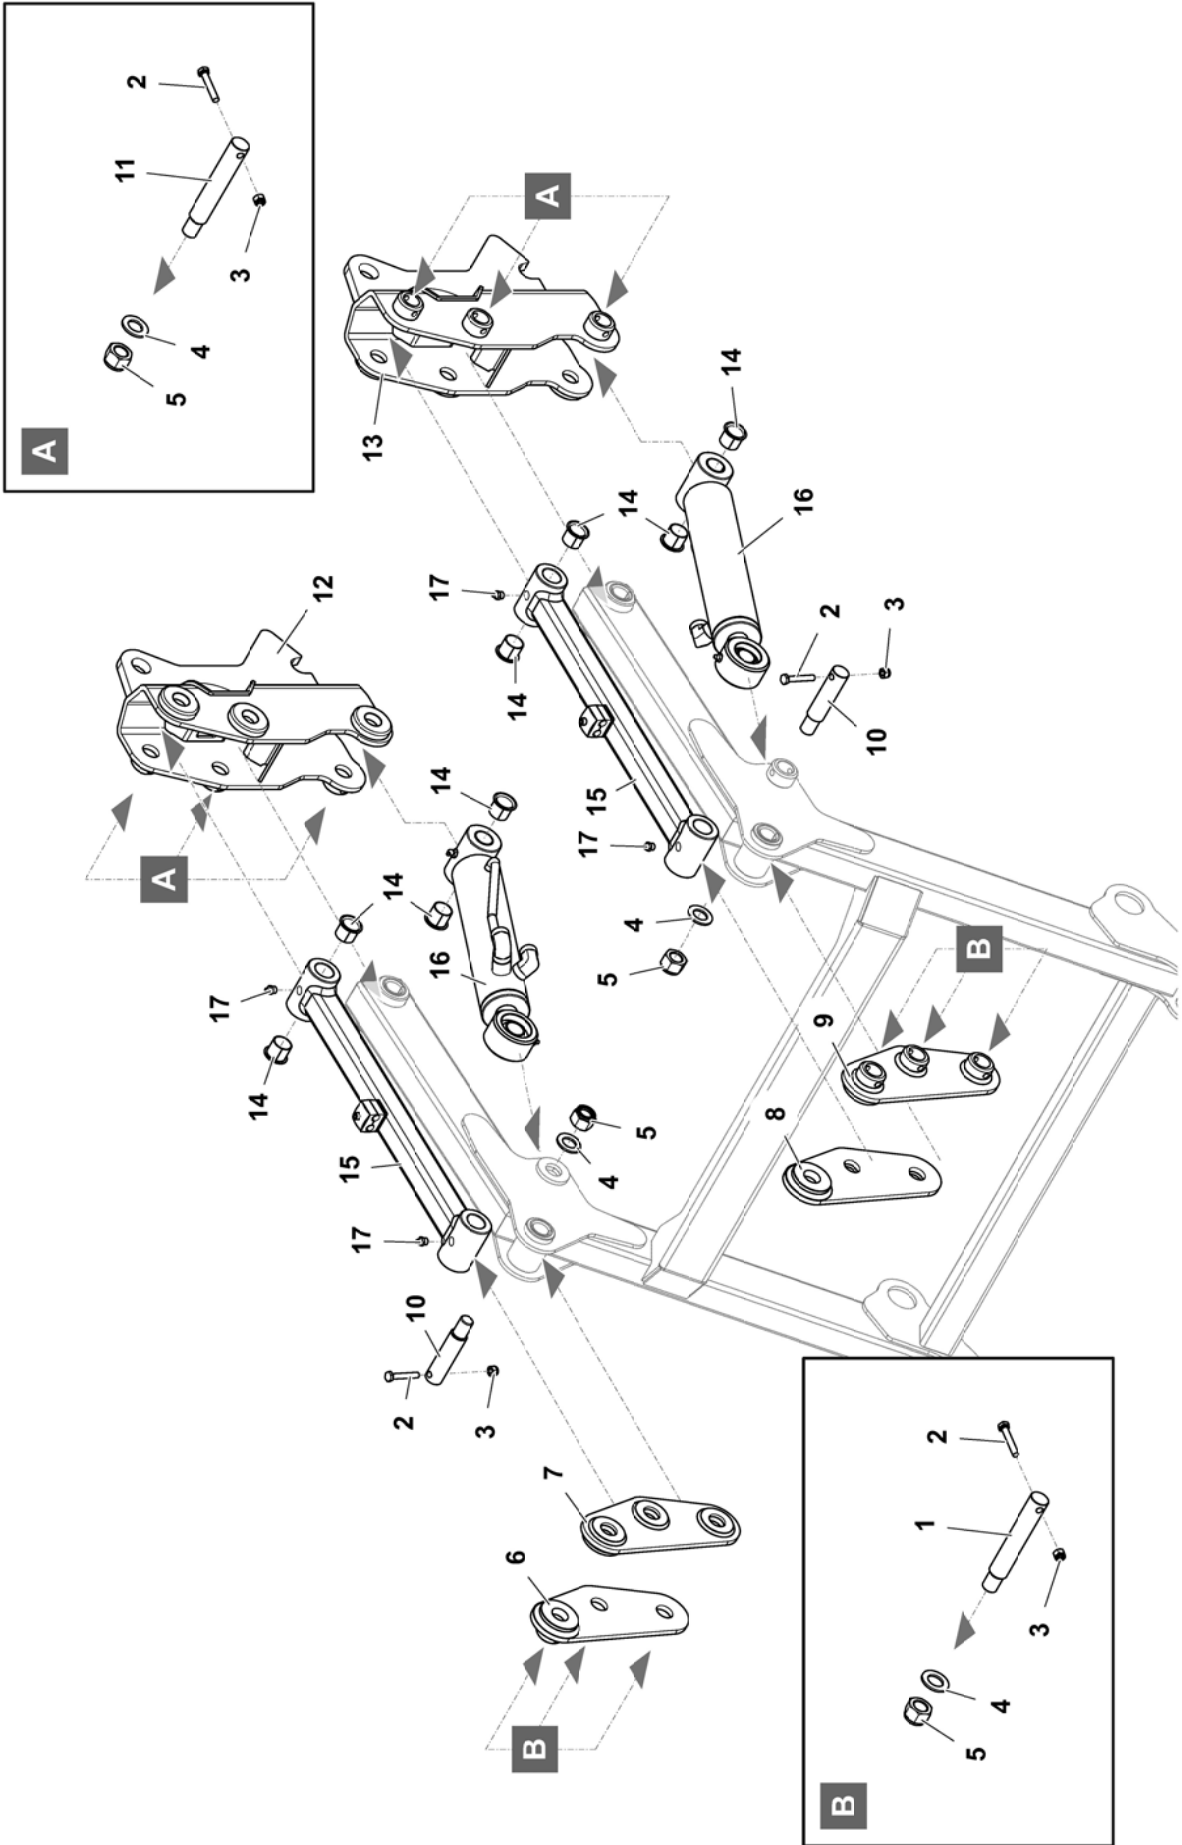

McCONEl

ROBO-LOAD

Robocut Bucket Attachment

Parts Manual

(May 2018)

INDEX

| | |
|---------------------------|----|
| Mounting Frame Module | 1 |
| Lift Module | 3 |
| Angle Module | 5 |
| Boom & Quick-Hitch Module | 7 |
| Preset Hose Installation | 9 |
| Lift Hose Installation | 11 |
| Angle Hose Installation | 13 |
| Tools / Accessories | 15 |

MOUNTING FRAME MODULE

Model: ROBO-LOAD

McCONEL

MOUNTING FRAME MODULE**McCONNEL**

Model: ROBO-LOAD

| REF. | QTY. | PART No. | DESCRIPTION |
|-------------|-------------|-----------------|------------------------------|
| | | | MOUNTING FRAME MODULE |
| 1 | 8 | 4000175 | BOLT |
| 2 | 8 | 4000179 | WASHER |
| 3 | 8 | 4001537 | WASHER |
| 4 | 1 | 4001801 | TIE ROD (REAR RIGHT) |
| 5 | 1 | 4001802 | TIE ROD (REAR LEFT) |
| 6 | 1 | 4001803 | ROLL BAR |
| 7 | 2 | 0431213 | LYNCH PIN |
| 8 | 2 | 4001804 | PIN |
| 9 | 4 | 4000353 | BOLT |
| 10 | 2 | 4001805 | COUPLING BRACKET |
| 11 | 4 | 4000379 | BOLT |
| 12 | 2 | 4001806 | RETAINER BRACKET |
| 13 | 4 | 8650103 | BONDED SEAL |
| 14 | 2 | 4000132 | CONNECTOR |
| 15 | 2 | 4000135 | CONNECTOR |
| 16 | 4 | 4000128 | BULHEAD FITTING |
| 17 | 4 | 4000130 | NUT |

LIFT MODULE

Model: ROBO-LOAD

McCONNEL

LIFT MODULE**McCONNEL**

Model: ROBO-LOAD

| REF. | QTY. | PART No. | DESCRIPTION |
|-------------|-------------|-----------------|-----------------------|
| | | | LIFT MODULE |
| 1 | 6 | 4001807 | PIN |
| 2 | 14 | 4001855 | BOLT |
| 3 | 14 | 4000808 | SELF-LOCKING NUT |
| 4 | 14 | 4000370 | WASHER |
| 5 | 14 | 4000018 | SELF-LOCKING NUT |
| 6 | 1 | 4001808 | RH OUTER LINK BRACKET |
| 7 | 1 | 4001809 | RH INNER LINK BRACKET |
| 8 | 1 | 4001810 | LH INNER LINK BRACKET |
| 9 | 1 | 4001811 | LH OUTER LINK BRACKET |
| 10 | 2 | 4001812 | PIN |
| 11 | 6 | 4001813 | PIN |
| 12 | 1 | 4001814 | RH BOOM BRACKET |
| 13 | 1 | 4001815 | LH BOOM BRACKET |
| 14 | 8 | 4001816 | FLANGED BUSH |
| 15 | 2 | 4001817 | TIE ROD |
| 16 | 2 | 4001818 | HYDRAULIC RAM |
| 17 | 4 | 4000224 | GREASE NIPPLE |