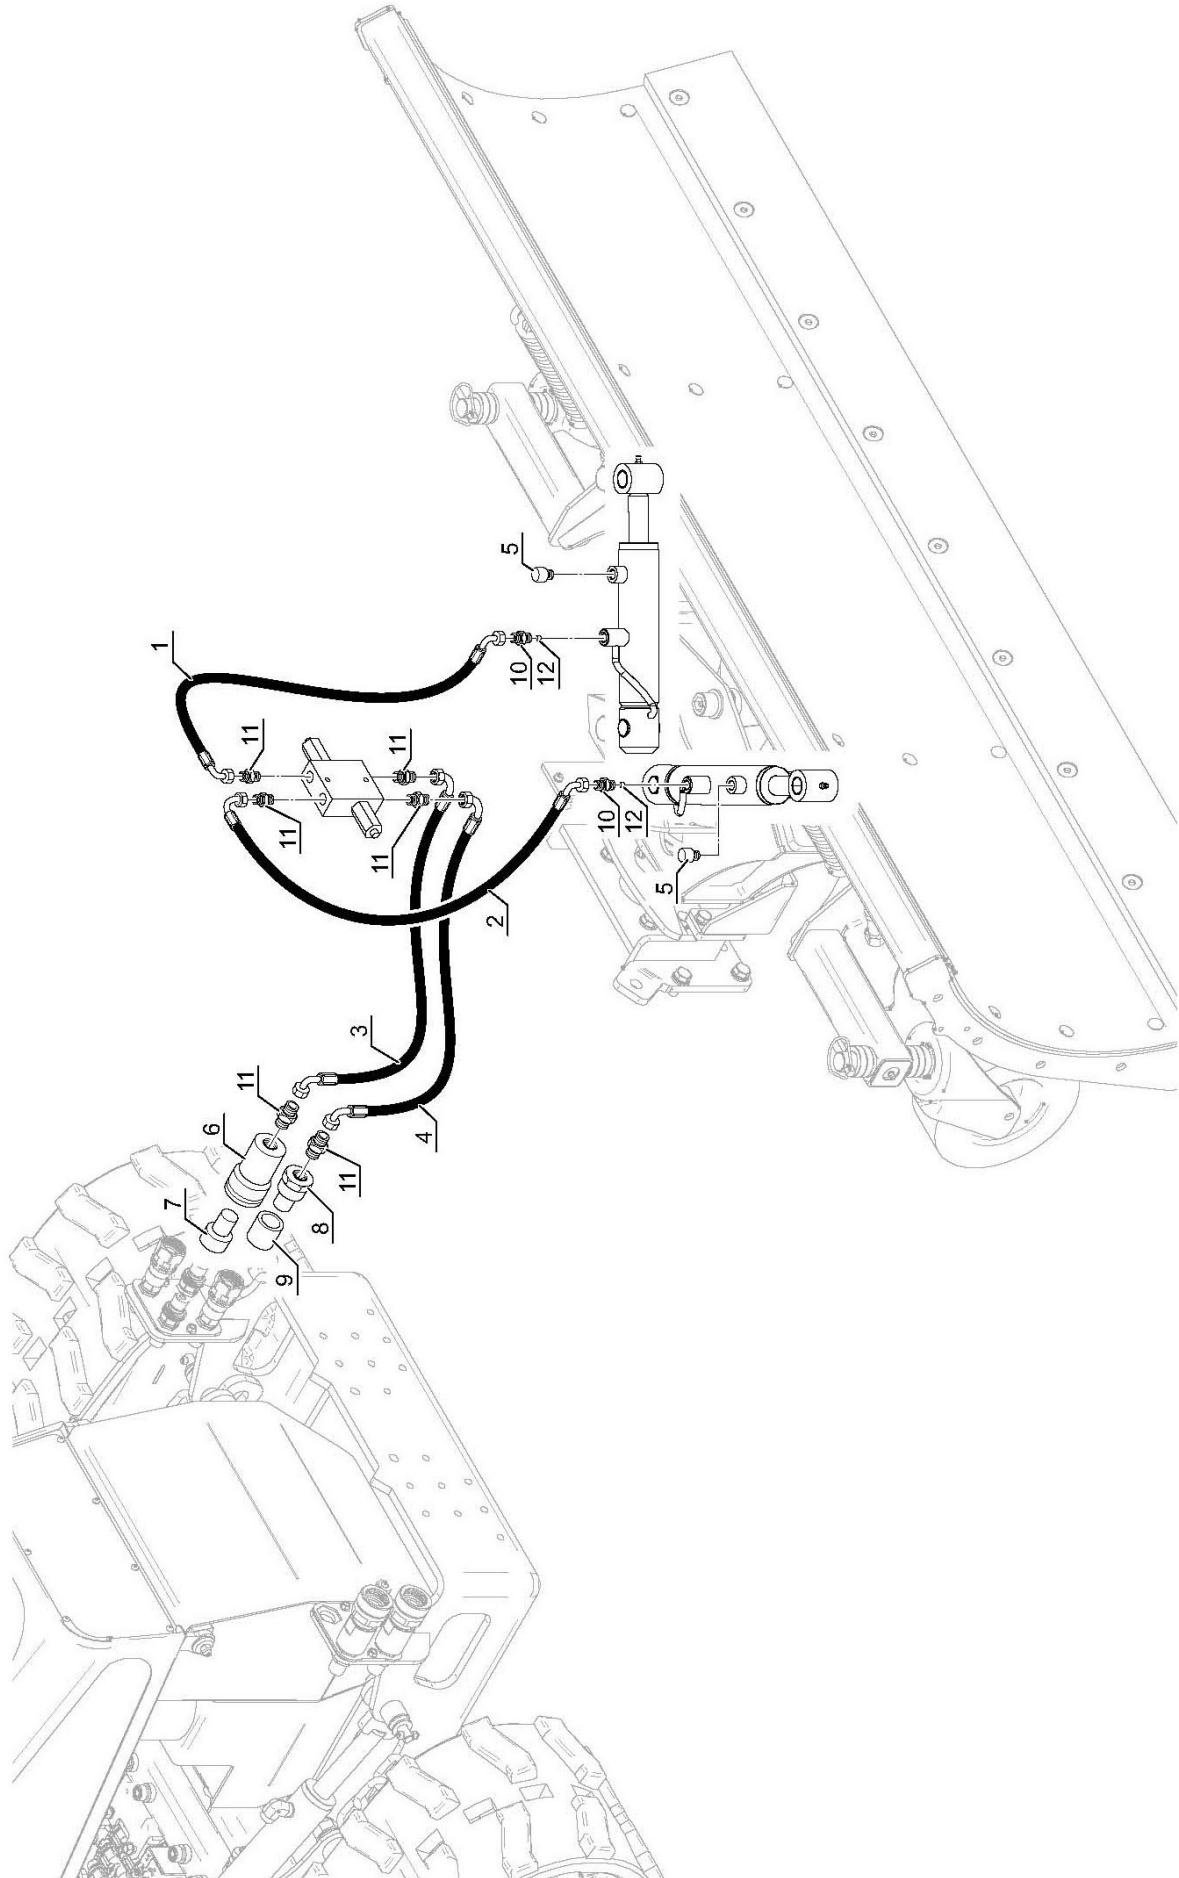

ROBO- BLADE HYDRAULIC INSTALLATION

Module(s): 4000709

McCONEL

Module(s): 4000709

REF.	QTY.	PART No.	DESCRIPTION
		4000709	HYDRAULIC INSTALLATION
1	1	4000692	HYDRAULIC HOSE
2	1	4000693	HYDRAULIC HOSE
3	1	4000694	HYDRAULIC HOSE
4	1	4000695	HYDRAULIC HOSE
5	2	4000696	BLANKING PLUG
6	1	4000132	QUICK RELEASE COUPLING
7	1	4000140	* PLUG
8	1	4000135	QUICK RELEASE COUPLING
9	1	4000668	* PLUG
10	2	4000579	CONNECTOR
11	6	4000587	CONNECTOR
12	2	4000697	RESTRICTOR

* *Optional Components*