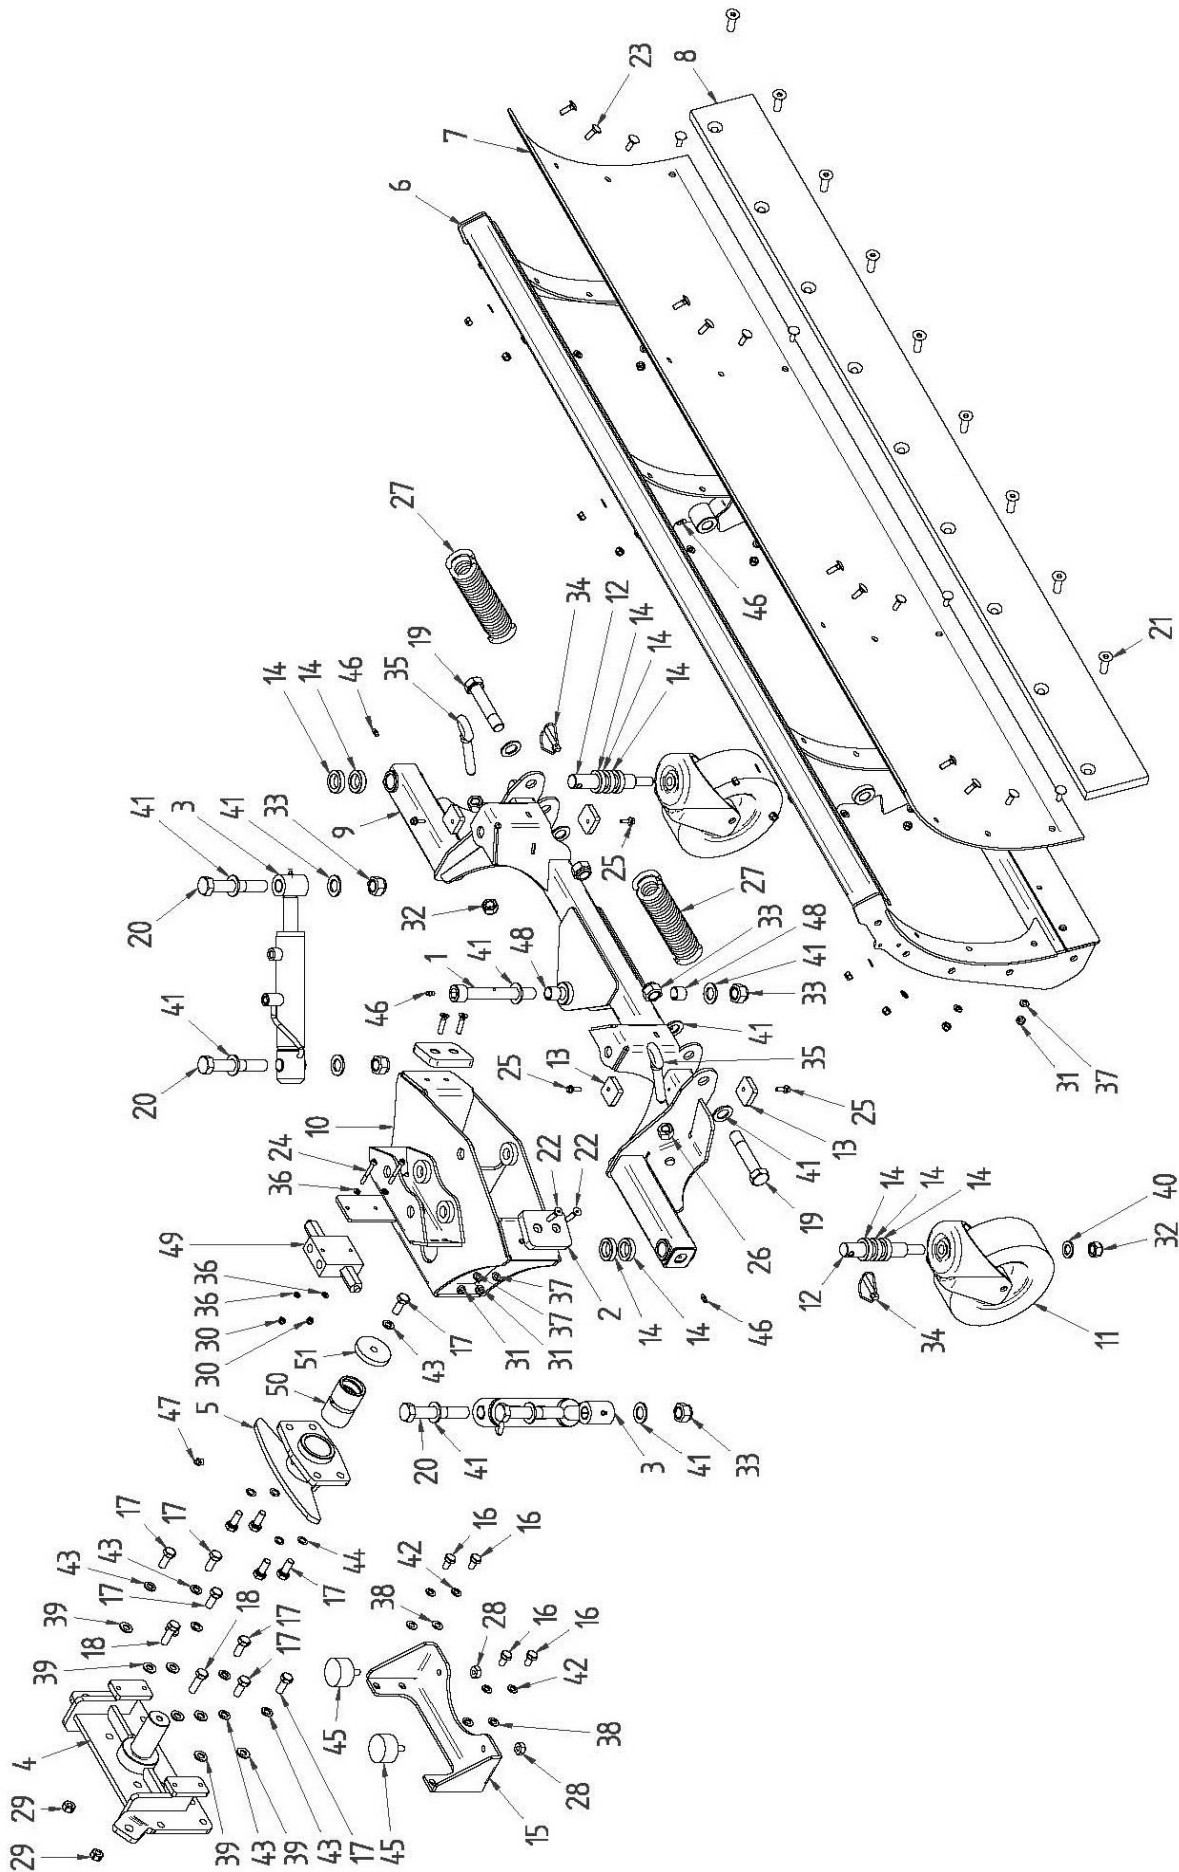

McCONEl

ROBO-BLADE

- Robocut Accessory –

(4000953)

Parts Manual

INDEX

Chassis Module	1
Hydraulic Installation	5

ROBO- BLADE CHASSIS MODULE

Module(s): 4000708

McCONNEL

ROBO- BLADE CHASSIS MODULE

McCONNEL

Module(s): 4000708

REF.	QTY.	PART No.	DESCRIPTION
		4000708	CHASSIS MODULE
1	1	7315648	PIN
2	2	4000671	SLIDING BLOCK
3	2	4000672	HYDRAULIC RAM
4	1	4000192	HEAD PIVOT BRACKET
5	1	4000193	PIVOT JOINT
6	1	4000673	BLADE
7	1	4000669	RUBBER COVERING
8	1	4000670	RUBBER BLADE
9	1	4000674	ROCKER ARM
10	1	4000675	BLADE CONNECTION
11	2	4000676	CASTER WHEEL
12	2	4000677	WHEEL PIN
13	4	4000678	STOPPER BRACKET
14	10	4000679	WASHER
15	1	4000680	BLADE PROTECTION BRACKET
16	4	4000038	HEX HEAD SCREW
17	11	4000212	HEX HEAD SCREW
18	2	4000681	HEX HEAD SCREW
19	2	4000682	HEX HEAD SCREW
20	4	4000683	HEX HEAD SCREW
21	9	4000684	COUNTERSUNK HEAD SCREW
22	4	4000685	COUNTERSUNK HEAD SCREW
23	16	4000686	CUP HEAD BOLT
24	2	4000580	CYLINDRIC HEAD SCREW
25	4	4000472	FLANGED HEAD SCREW
26	2	4000687	NUT
27	2	4000110	SPRING
28	2	4000416	AUTOGRIP NUT
29	2	4000077	AUTOGRIP NUT
30	2	9163003	NYLOC NUT
31	20	9163004	NYLOC NUT
32	4	4000221	LOCK NUT
33	7	4000018	LOCK NUT
34	2	4000688	LYNCH PIN
35	2	4000689	ROD
36	4	9100103	WASHER
37	20	9100104	WASHER
38	4	9100105	WASHER
39	8	9100106	WASHER
40	2	0100106	WASHER
41	14	9100108	WASHER

Continued...

ROBO- BLADE CHASSIS MODULE

Module(s): 4000708

McCONEL

ROBO- BLADE CHASSIS MODULE**McCONNEL**

Module(s): 4000708

REF.	QTY.	PART No.	DESCRIPTION
		4000708	CHASSIS MODULE
42	4	9100205	SPRING WASHER
43	7	9100206	SPRING WASHER
44	4	4000357	KNURLED WASHER
45	2	4000116	BUFFER
46	5	4000368	GREASER
47	1	4000224	GREASER
48	2	4000690	BUSH
49	1	4000691	CONTROL VALVE
50	1	4000237	BUSH
51	1	4000238	WASHER