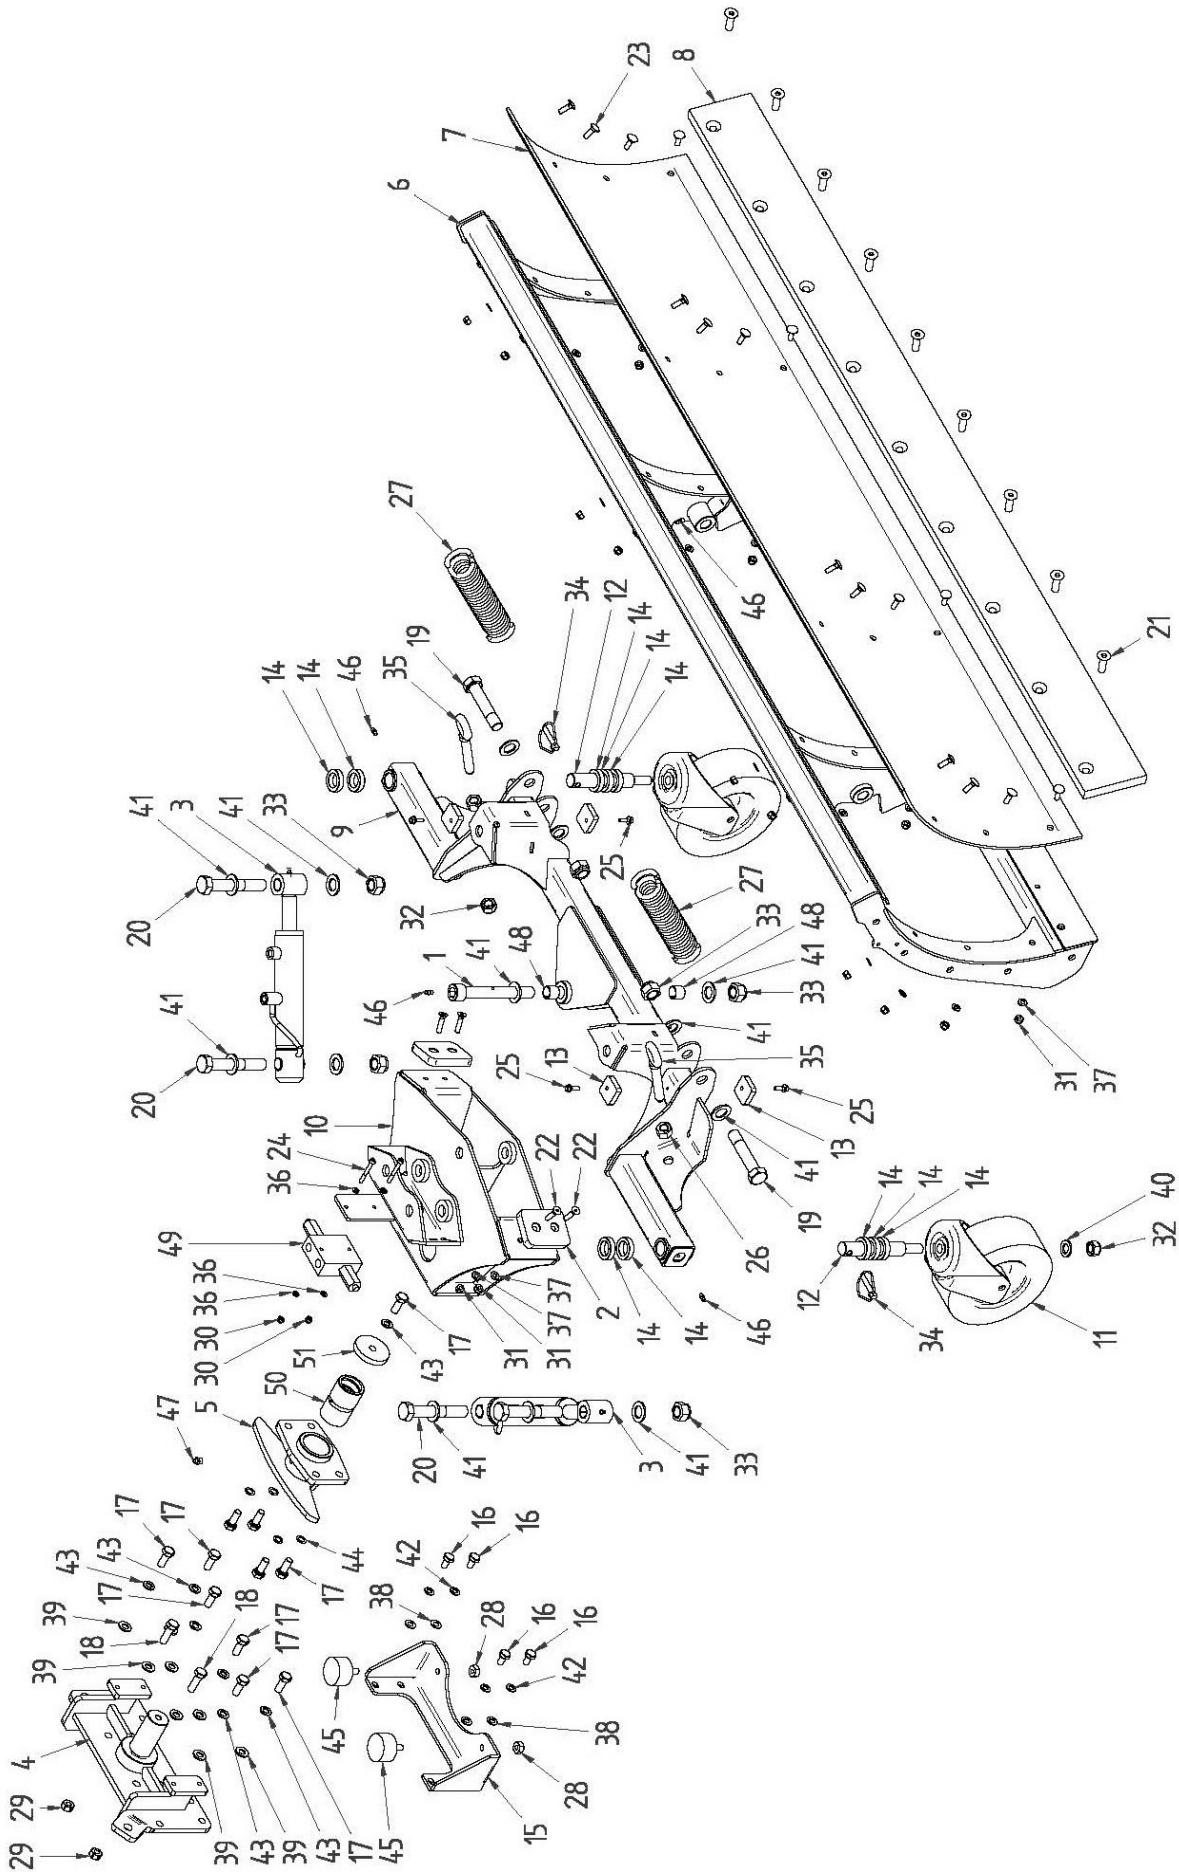

McCONEl

ROBO-BLADE

- Robocut Accessory –

(4000953)

Parts Manual

INDEX

Chassis Module	1
Hydraulic Installation	5

ROBO- BLADE CHASSIS MODULE

Module(s): 4000708

McCONNEL

ROBO- BLADE CHASSIS MODULE

McCONNEL

Module(s): 4000708

REF.	QTY.	PART No.	DESCRIPTION
		4000708	CHASSIS MODULE
1	1	7315648	PIN
2	2	4000671	SLIDING BLOCK
3	2	4000672	HYDRAULIC RAM
4	1	4000192	HEAD PIVOT BRACKET
5	1	4000193	PIVOT JOINT
6	1	4000673	BLADE
7	1	4000669	RUBBER COVERING
8	1	4000670	RUBBER BLADE
9	1	4000674	ROCKER ARM
10	1	4000675	BLADE CONNECTION
11	2	4000676	CASTER WHEEL
12	2	4000677	WHEEL PIN
13	4	4000678	STOPPER BRACKET
14	10	4000679	WASHER
15	1	4000680	BLADE PROTECTION BRACKET
16	4	4000038	HEX HEAD SCREW
17	11	4000212	HEX HEAD SCREW
18	2	4000681	HEX HEAD SCREW
19	2	4000682	HEX HEAD SCREW
20	4	4000683	HEX HEAD SCREW
21	9	4000684	COUNTERSUNK HEAD SCREW
22	4	4000685	COUNTERSUNK HEAD SCREW
23	16	4000686	CUP HEAD BOLT
24	2	4000580	CYLINDRIC HEAD SCREW
25	4	4000472	FLANGED HEAD SCREW
26	2	4000687	NUT
27	2	4000110	SPRING
28	2	4000416	AUTOGRIP NUT
29	2	4000077	AUTOGRIP NUT
30	2	9163003	NYLOC NUT
31	20	9163004	NYLOC NUT
32	4	4000221	LOCK NUT
33	7	4000018	LOCK NUT
34	2	4000688	LYNCH PIN
35	2	4000689	ROD
36	4	9100103	WASHER
37	20	9100104	WASHER
38	4	9100105	WASHER
39	8	9100106	WASHER
40	2	0100106	WASHER
41	14	9100108	WASHER

Continued...

ROBO- BLADE CHASSIS MODULE

Module(s): 4000708

McCONEL

ROBO- BLADE CHASSIS MODULE**McCONNEL**

Module(s): 4000708

REF.	QTY.	PART No.	DESCRIPTION
		4000708	CHASSIS MODULE
42	4	9100205	SPRING WASHER
43	7	9100206	SPRING WASHER
44	4	4000357	KNURLED WASHER
45	2	4000116	BUFFER
46	5	4000368	GREASER
47	1	4000224	GREASER
48	2	4000690	BUSH
49	1	4000691	CONTROL VALVE
50	1	4000237	BUSH
51	1	4000238	WASHER