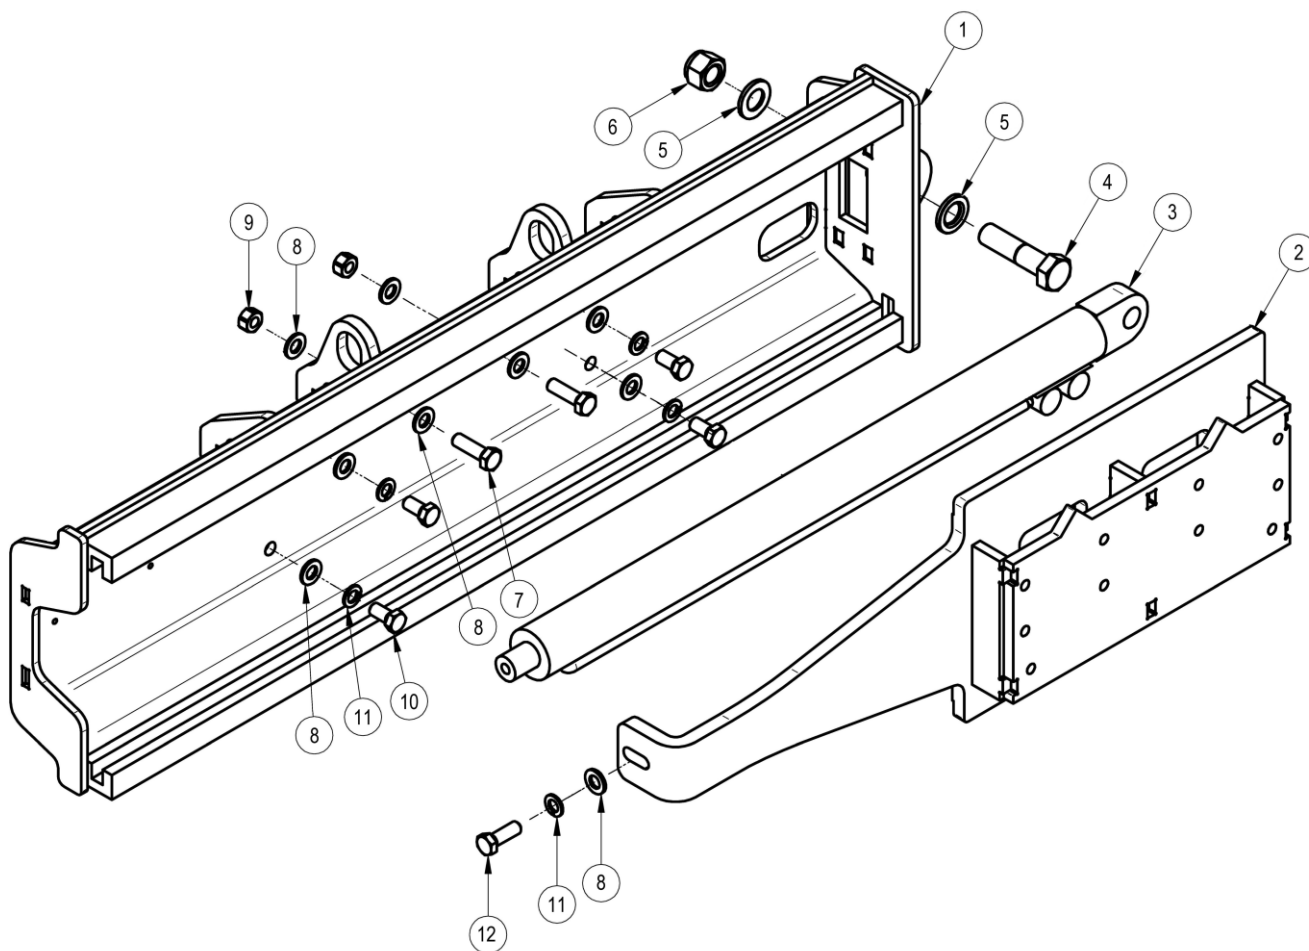

ROBOCUT SIDE-SHIFT KIT

McCONNEL

Module(s): 4000969

| REF. | QTY. | PART No. | DESCRIPTION |
|------|------|----------------|-----------------------|
| | | 4000969 | SIDE-SHIFT KIT |
| 1 | 1 | 4001543 | MOUNTING FRAME |
| 2 | 1 | 4001544 | SLIDING MOUNT |
| 3 | 1 | 4001549 | HYDRAULIC RAM |
| 4 | 1 | 4001545 | BOLT |
| 5 | 2 | 4000370 | WASHER |
| 6 | 1 | 7316011 | NUT |
| 7 | 2 | 4000681 | BOLT |
| 8 | 9 | 9100106 | WASHER |
| 9 | 2 | 4000077 | LOCKNUT |
| 10 | 4 | 4001213 | BOLT |
| 11 | 5 | 9100206 | SPRING WASHER |
| 12 | 1 | 7316033 | BOLT |