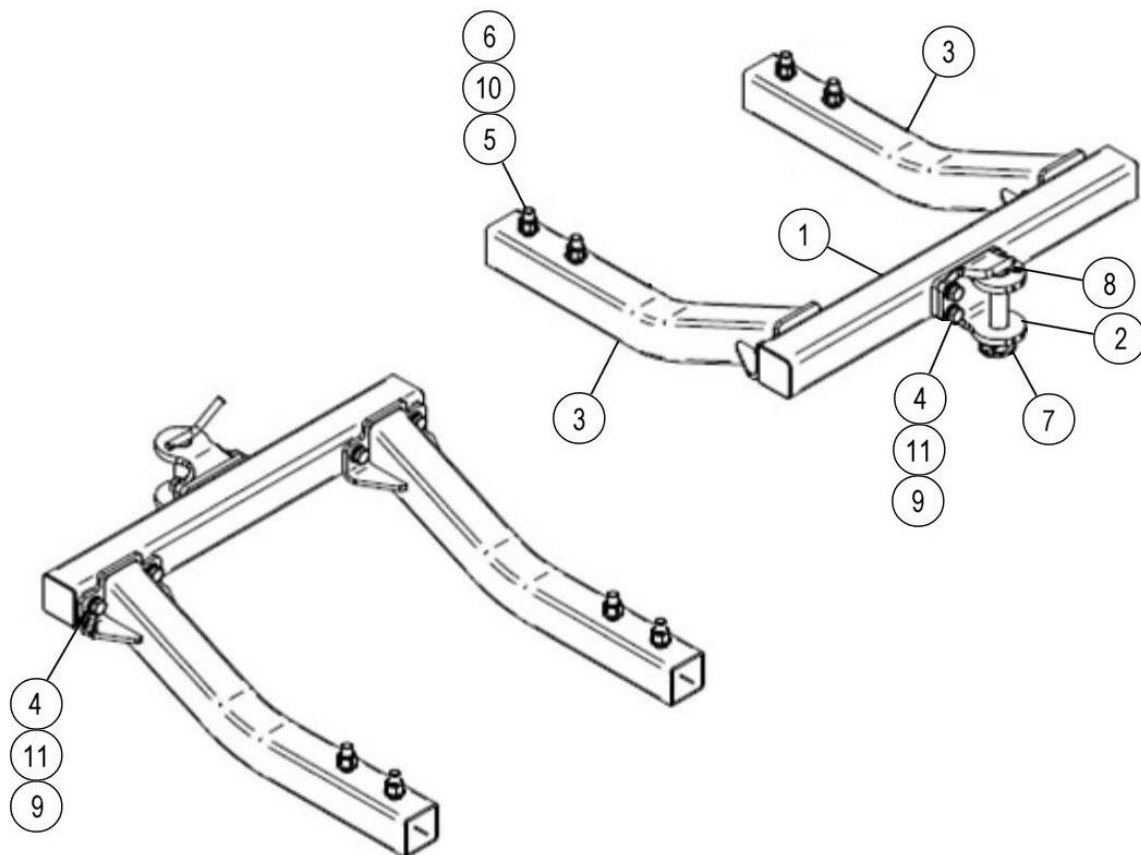

ROBOCUT TOWBAR KIT

McCONNEL

Module(s): 4000960

REF.	QTY.	PART No.	DESCRIPTION
		4000960	ROBOCUT TOWBAR KIT
1	1	4001676	CROSSMEMBER
2	1	4001677	TOW HITCH
3	2	4001678	SUPPORT ARM
4	8	4000435	BOLT
5	4	4005099	BOLT
6	4	4001191	LOCKNUT
7	1	4001680	LINCH PIN
8	1	4001679	TOW PIN
9	8	9100020	WASHER
10	8	9100107	WASHER
11	8	05.282.08	SPRING WASHER