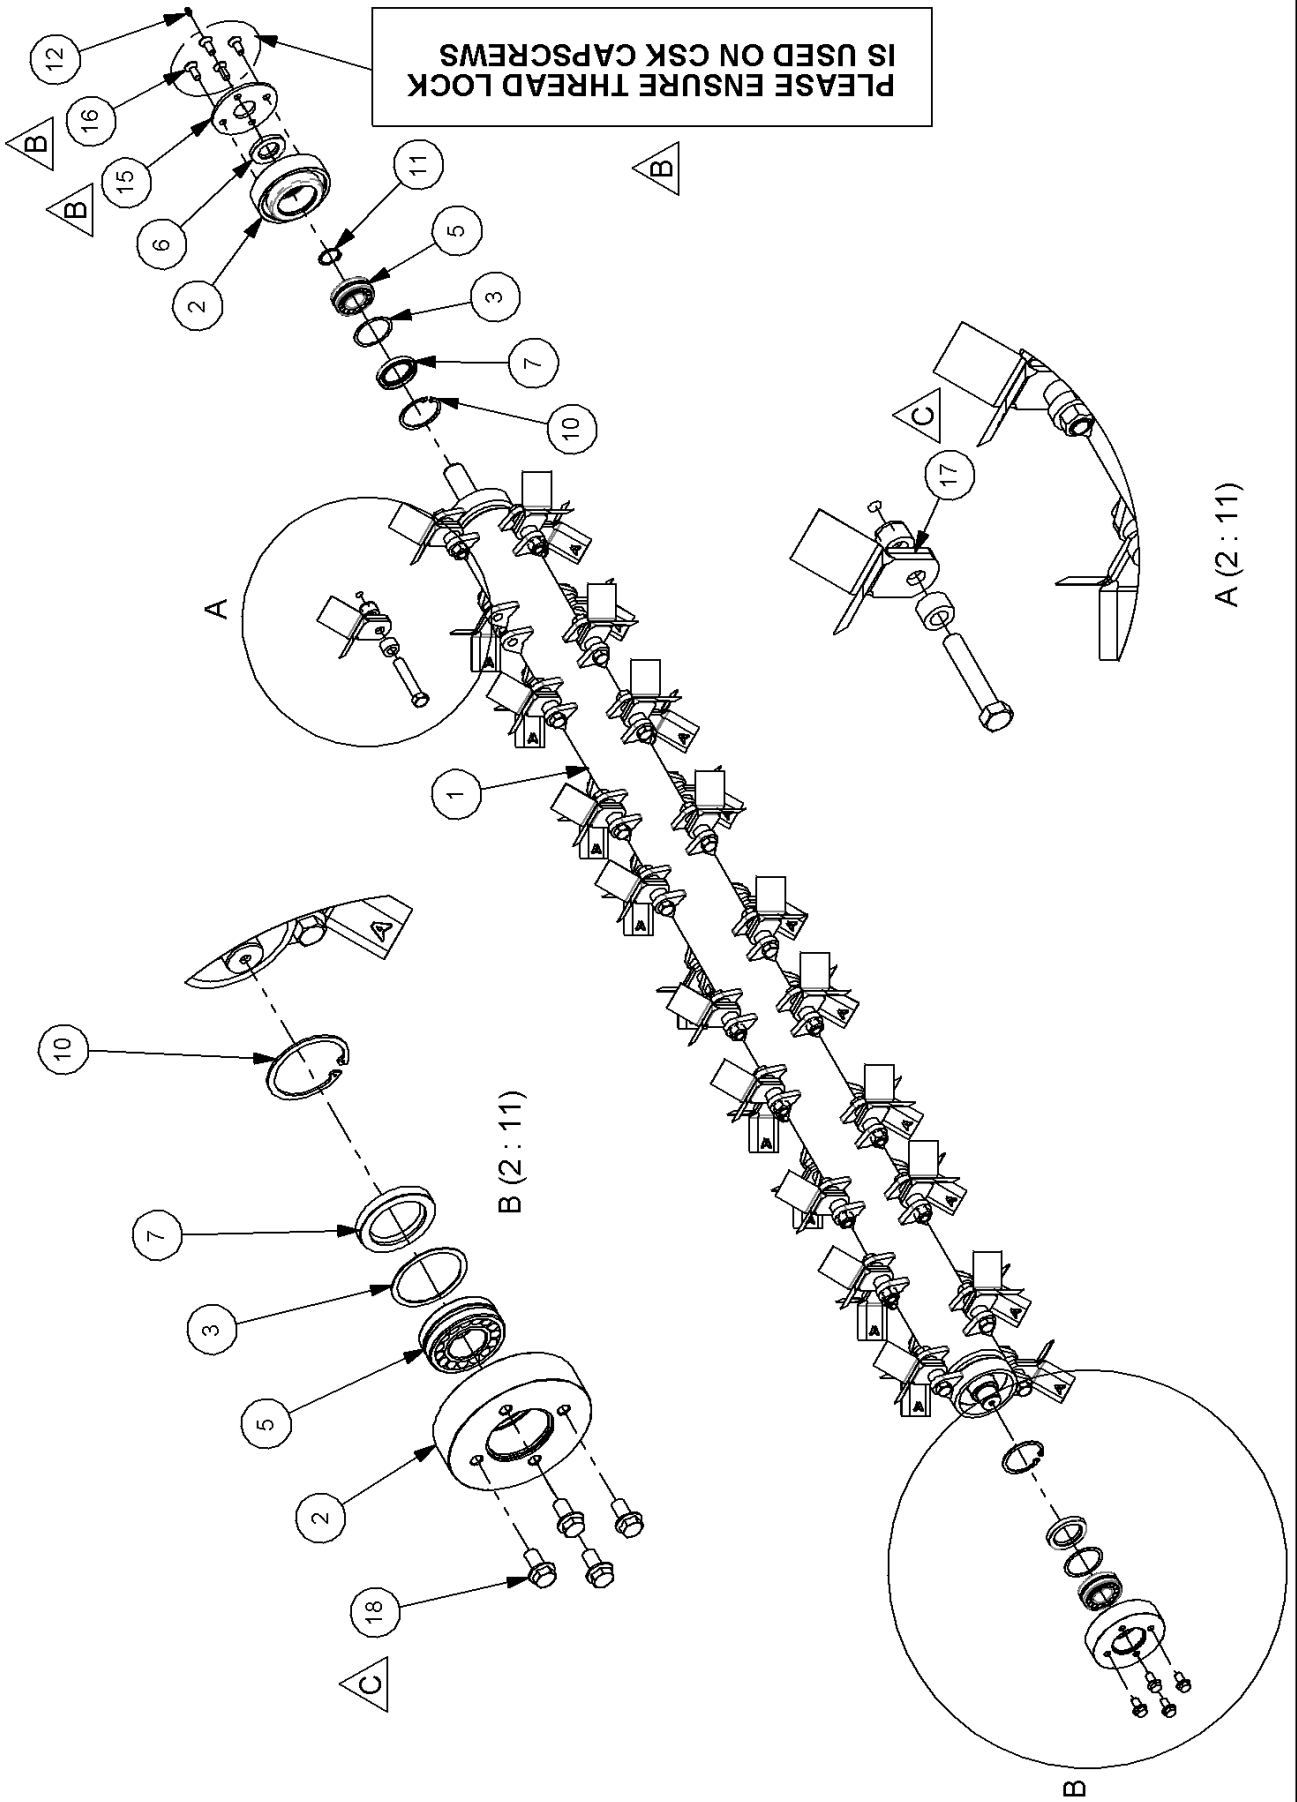

4007037 C - GRASS FLAIL ROTARY GRASSHEAD

4007037 C - GRASS FLAIL ROTARY GRASSHEAD

Ref	Part No	Description	Qty
1	4007038	WELD ASSEMBLY ROTOR 1900	1
2	4500191	BEARING SUPPORT HOUSING	2
3	4500198	SHIM 52X61.3X1.00	2
5	4500226	BEARING	2
6	4500234	SEAL	1
7	4500235	SEAL	2
8	0411262	CIRCLIP	2
9	0401230	CIRCLIP	1
10	0901161	GREASER	1
15	4007007.01	PLATE	1
16	9353055	CSK SCREW	4
17	4007152	Y FLAIL SET	38
18	94441020	BOLT	4