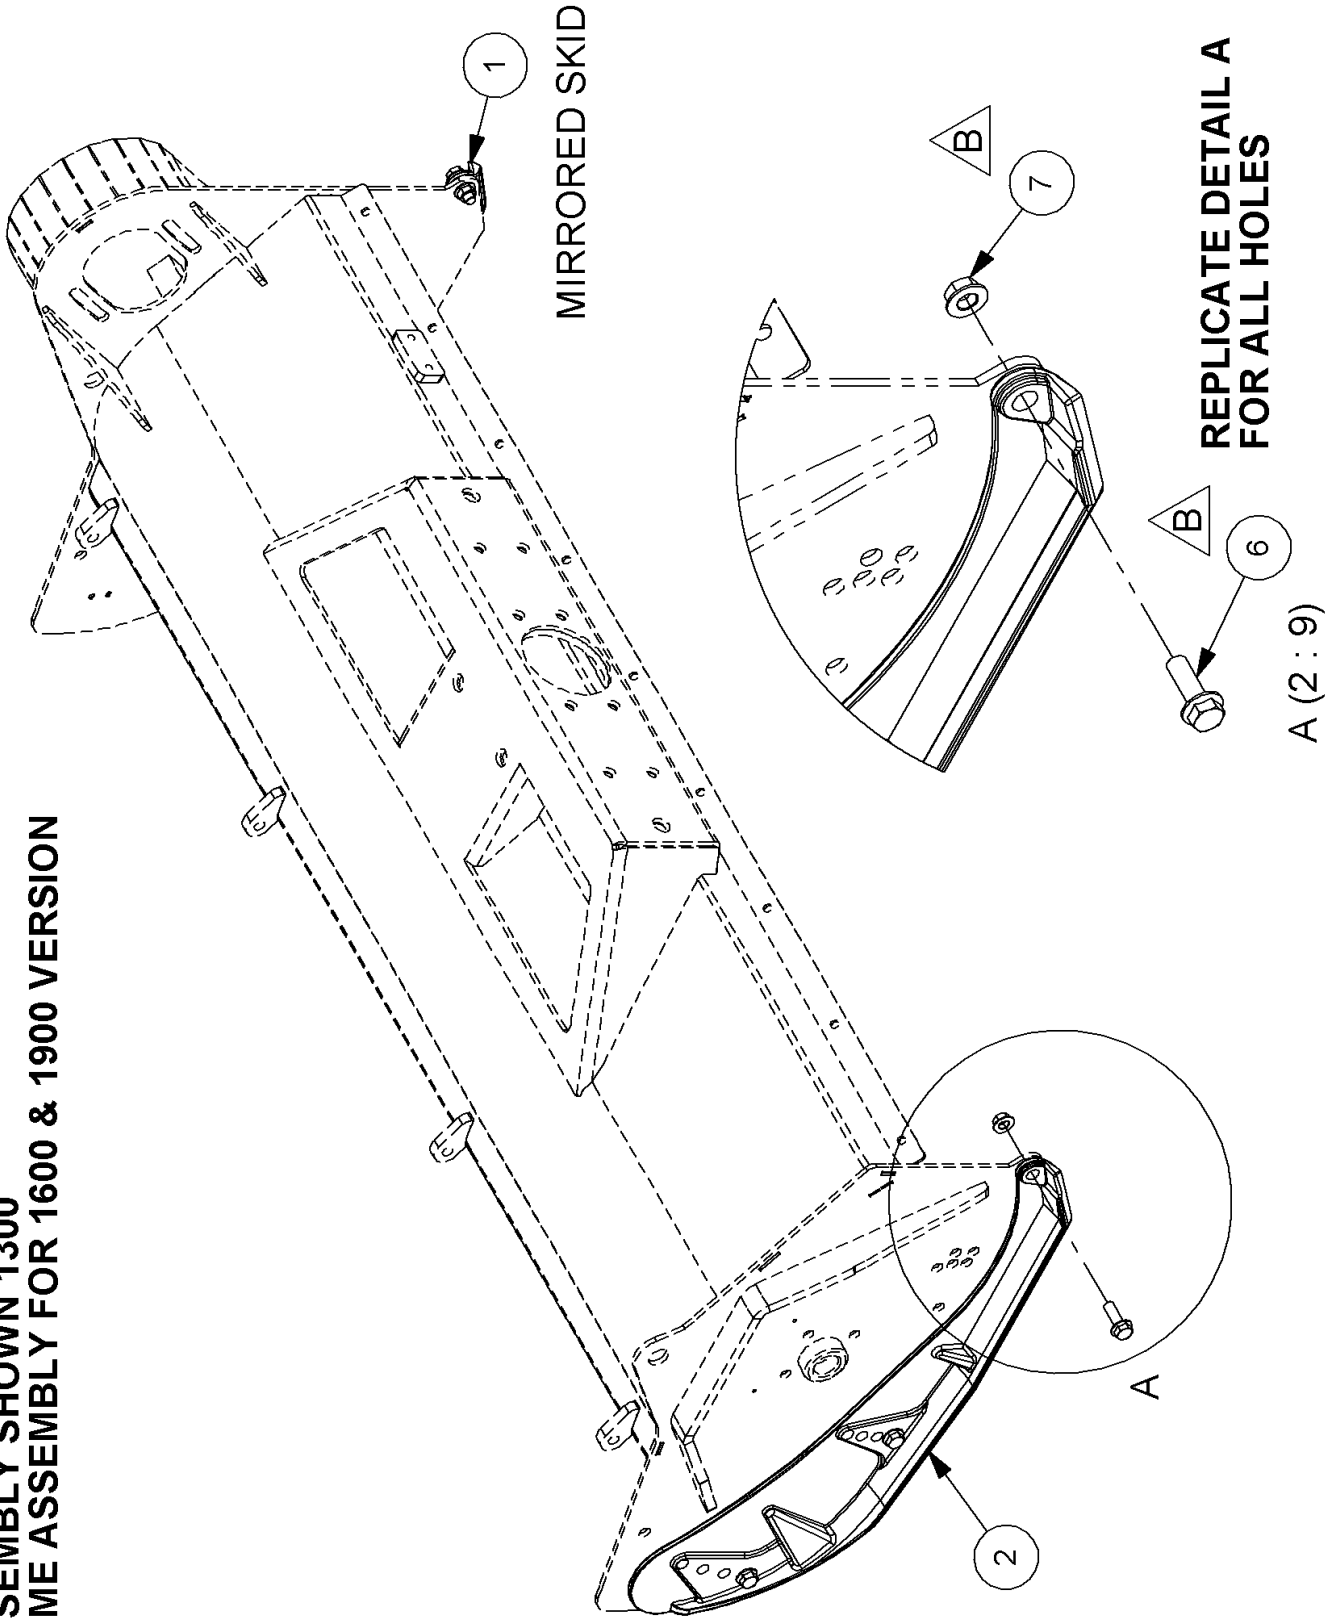

ASSEMBLY SHOWN 1300
SAME ASSEMBLY FOR 1600 & 1900 VERSION

4007051 B - CAST SKID KIT GRASSHEAD

Ref	Part No	Description	Qty
1	4007049	SKID LEFT HANDED	1
2	4007050	SKID RIGHT HAND	1
6	94441030	BOLT	6
7	9100905	NUT	6