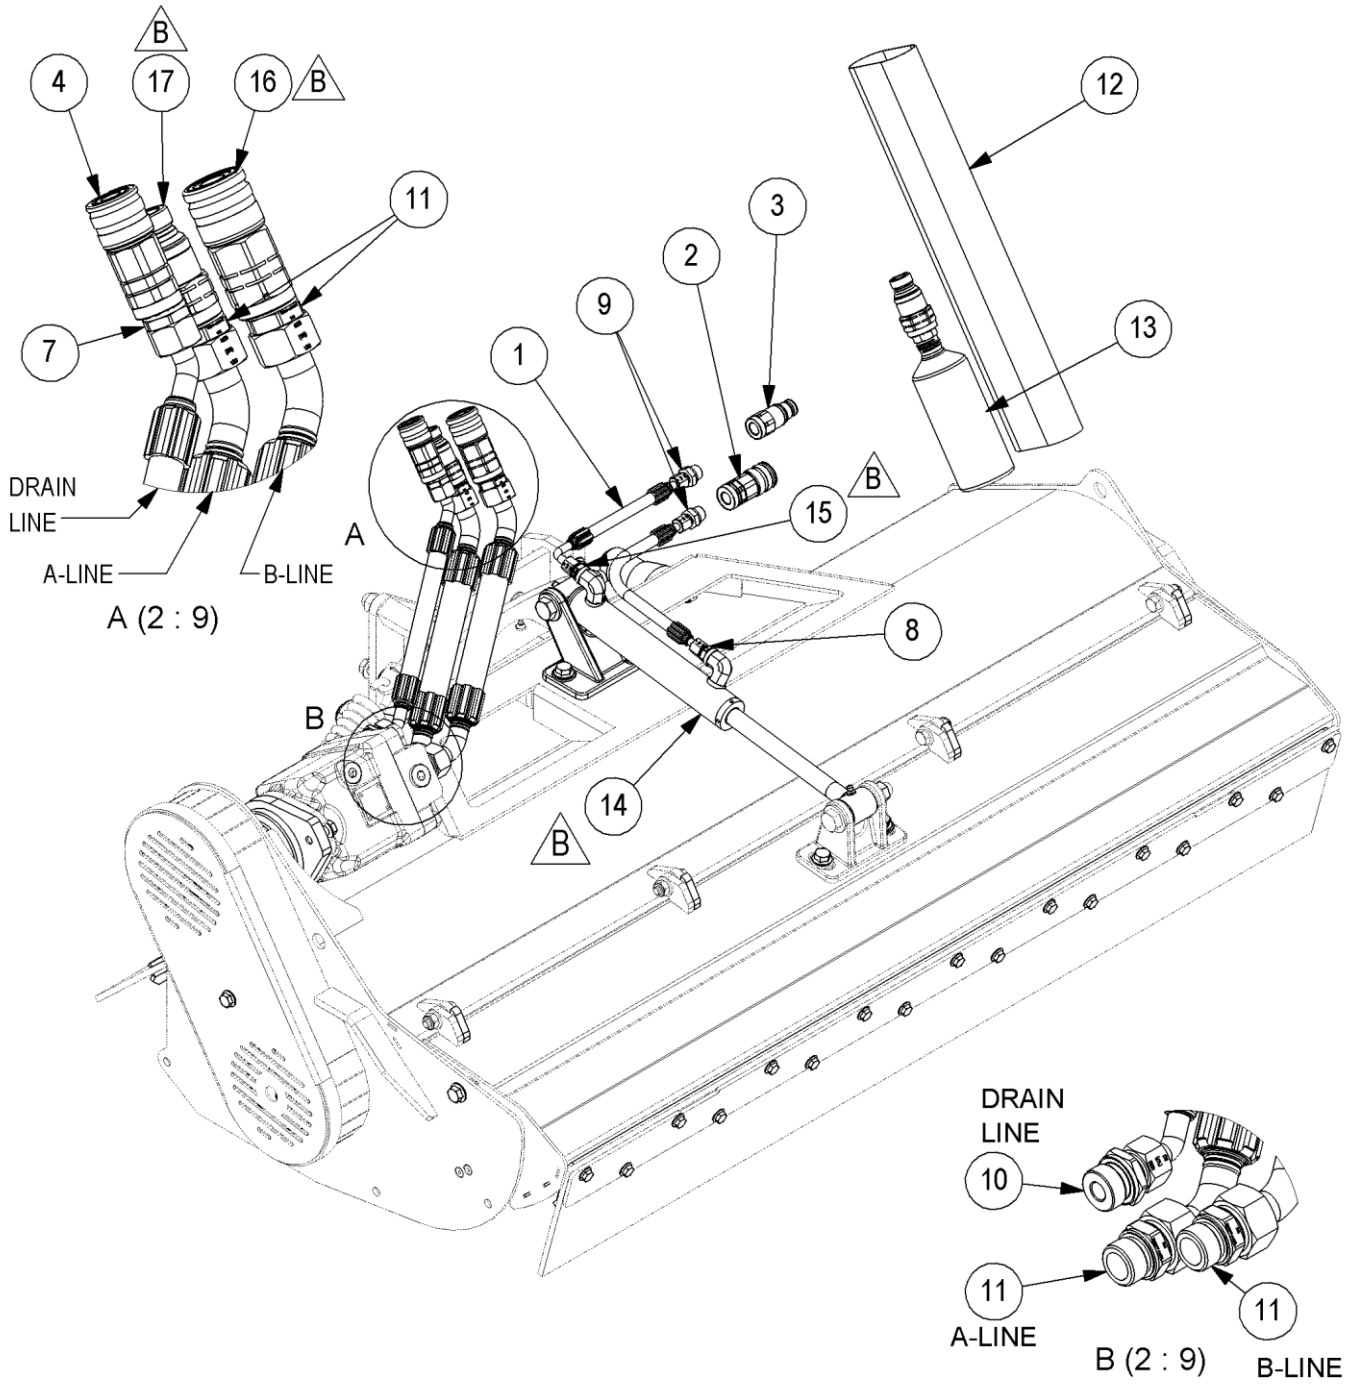

4007165 B - 75HP HYDRAULIC MODULE

4007165 B - 75HP HYDRAULIC MODULE

Ref	Part No	Description	Qty
1	4007169	1.3-1.9 M GRASSHEAD 75HP HOSE	1
2	4008011	FEMALE COUPLING	1
3	4008012	MALE COUPLING	1
4	4008013	FEMALE COUPLING	1
7	G3812674	ADAPTOR	1
8	8581374	ADAPTOR	1
9	8581369	ADAPTOR	2
10	8581477	ADAPTOR	1
11	8581455	ADAPTOR	4
12	22590.10	SLEEVE	1
13	4007162	EXPANSION VESSEL	1
14	4500186	GRASSHEAD HYD. RAM ASSEMBLY	1
4500186 - GRASSHEAD HYD. RAM ASSEMBLY			
Ref	Part No	Description	Qty
2	0901121	GREASER	2
3	4500186AP	FRONT HOOD HYD.RAM	1
15	8581795	ADAPTOR C/W RESTRICTOR	1
16	4008017	FEMALE COUPLING	1
17	4008018	MALE COUPLING	1