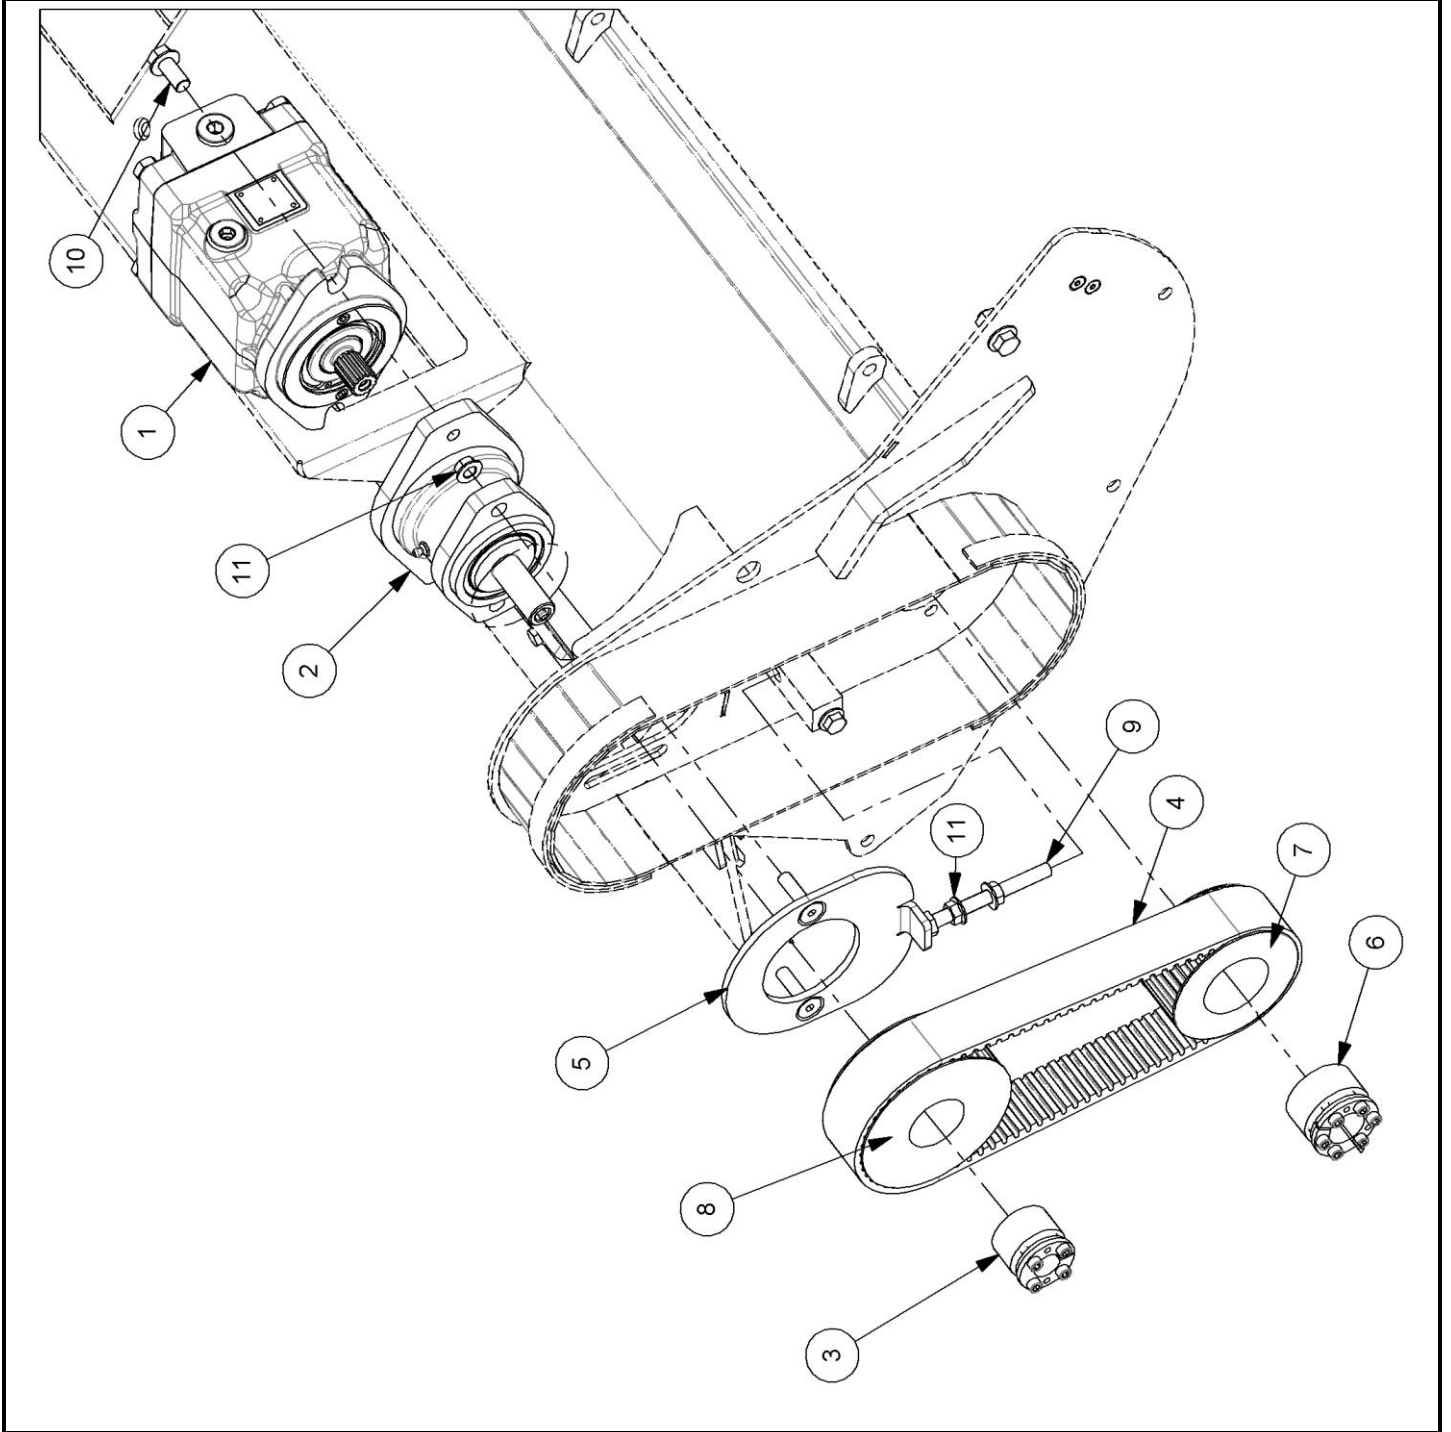

4007164 - 75HP GRASSHEAD POWER TRANSMISS

Ref	Part No	Description	Qty
1	4007163	75HP MOTOR	1
2	4007167	75HP BEARING SUPPORT ASSEMBLY	1
3	4500531	TAPER LOCK	1
4	4500233	BELT	1
5	4007004	MOTOR MOUNTING	1
6	4500227	TAPER LOCK	1
7	4007147	PULLEY	1
8	4007148	PULLEY	1
9	9313205	SETSCREW	1
10	94441225	BOLT	2
11	9100905	NUT	4