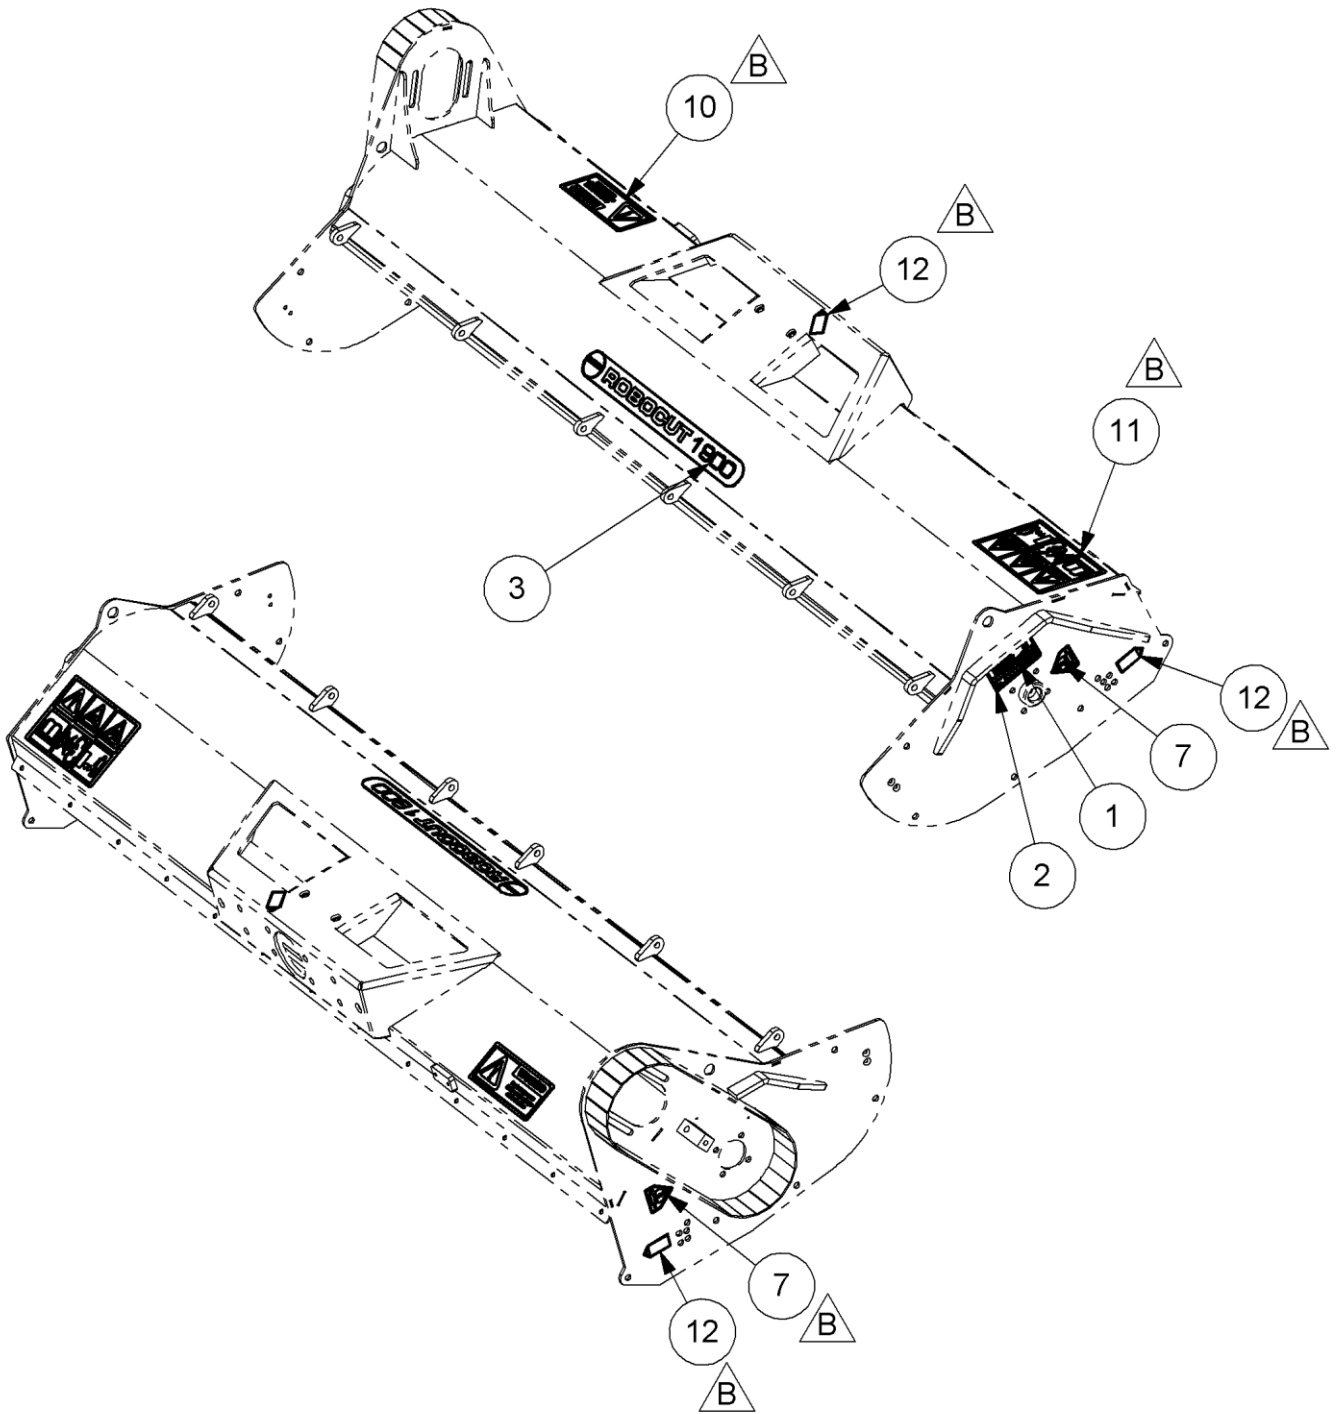

4007036 B - DECALS GRASSHEAD 1900

Ref	Part No	Description	Qty
1	1335246	SERIAL No. PLATE	1
2	7103230	RIVET	4
3	1291197	DECAL ROBOCUT 1900	1
7	09.810.01	DECAL	2
10	4500771	SAFETY DECAL SAFETY DECAL	1
11	4500768	SAFETY DECAL SAFETY DECAL	1
12	T410201	DECAL	3