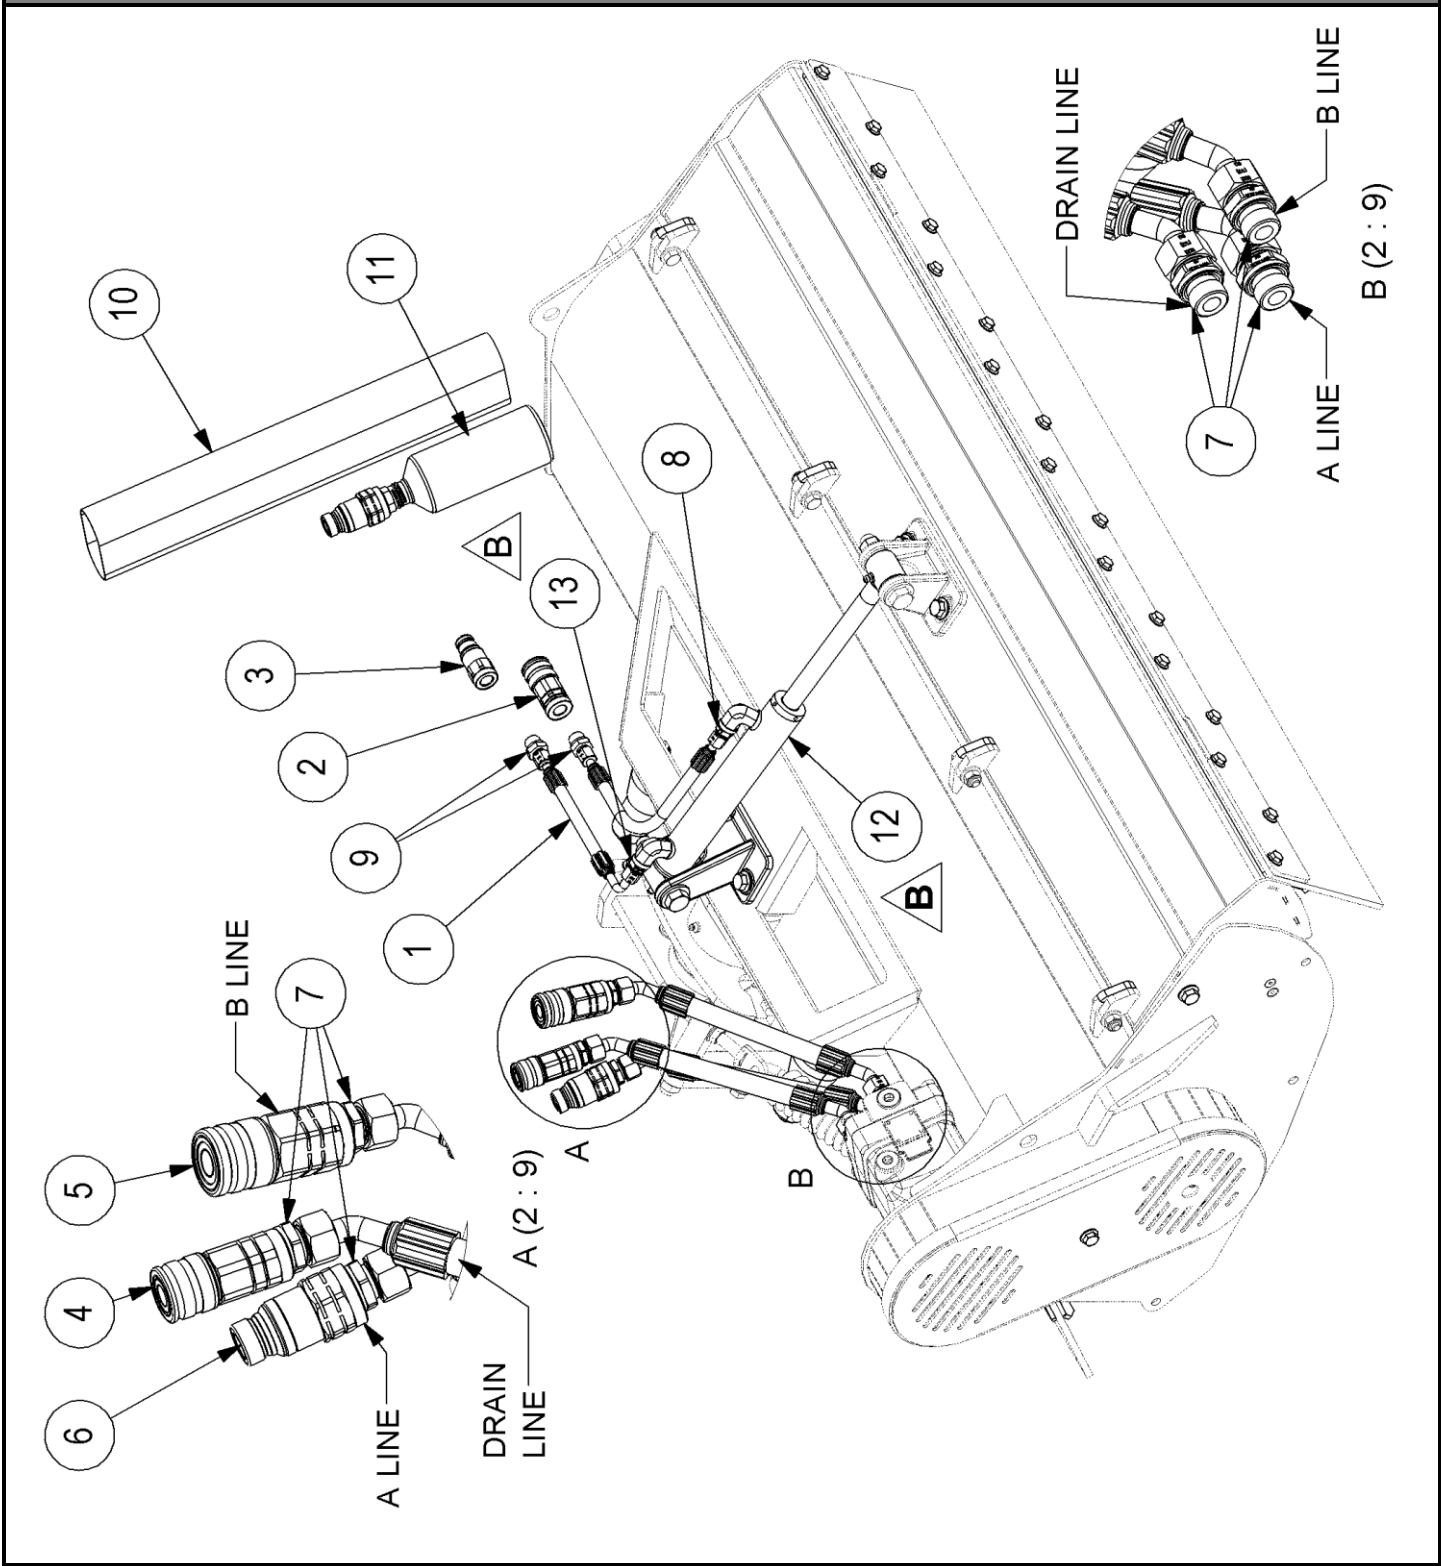

4007161 B - GRASSHEAD 56HP HOSE MODULE

4007161 B - GRASSHEAD 56HP HOSE MODULE

Ref	Part No	Description	Qty
1	4007084	1.3-1.9M GRASSHD 56HP HOSE KIT	1
2	4008011	FEMALE COUPLING	1
3	4008012	MALE COUPLING	1
4	4008013	FEMALE COUPLING	1
5	4008065	FEMALE COUPLING	1
6	4008066	MALE COUPLING	1
7	G3812674	ADAPTOR	6
8	8581374	ADAPTOR	1
9	8581369	ADAPTOR	2
10	22590.10	SLEEVE	1
11	4007162	EXPANSION VESSEL	1
12	4500186	GRASSHEAD HYD. RAM ASSEMBLY	1
4500186 - GRASSHEAD HYD. RAM ASSEMBLY			
Ref	Part No	Description	Qty
2	0901121	GREASER	2
3	4500186AP	FRONT HOOD HYD.RAM	1
13	8581795	ADAPTOR CW RESTRICTOR	1