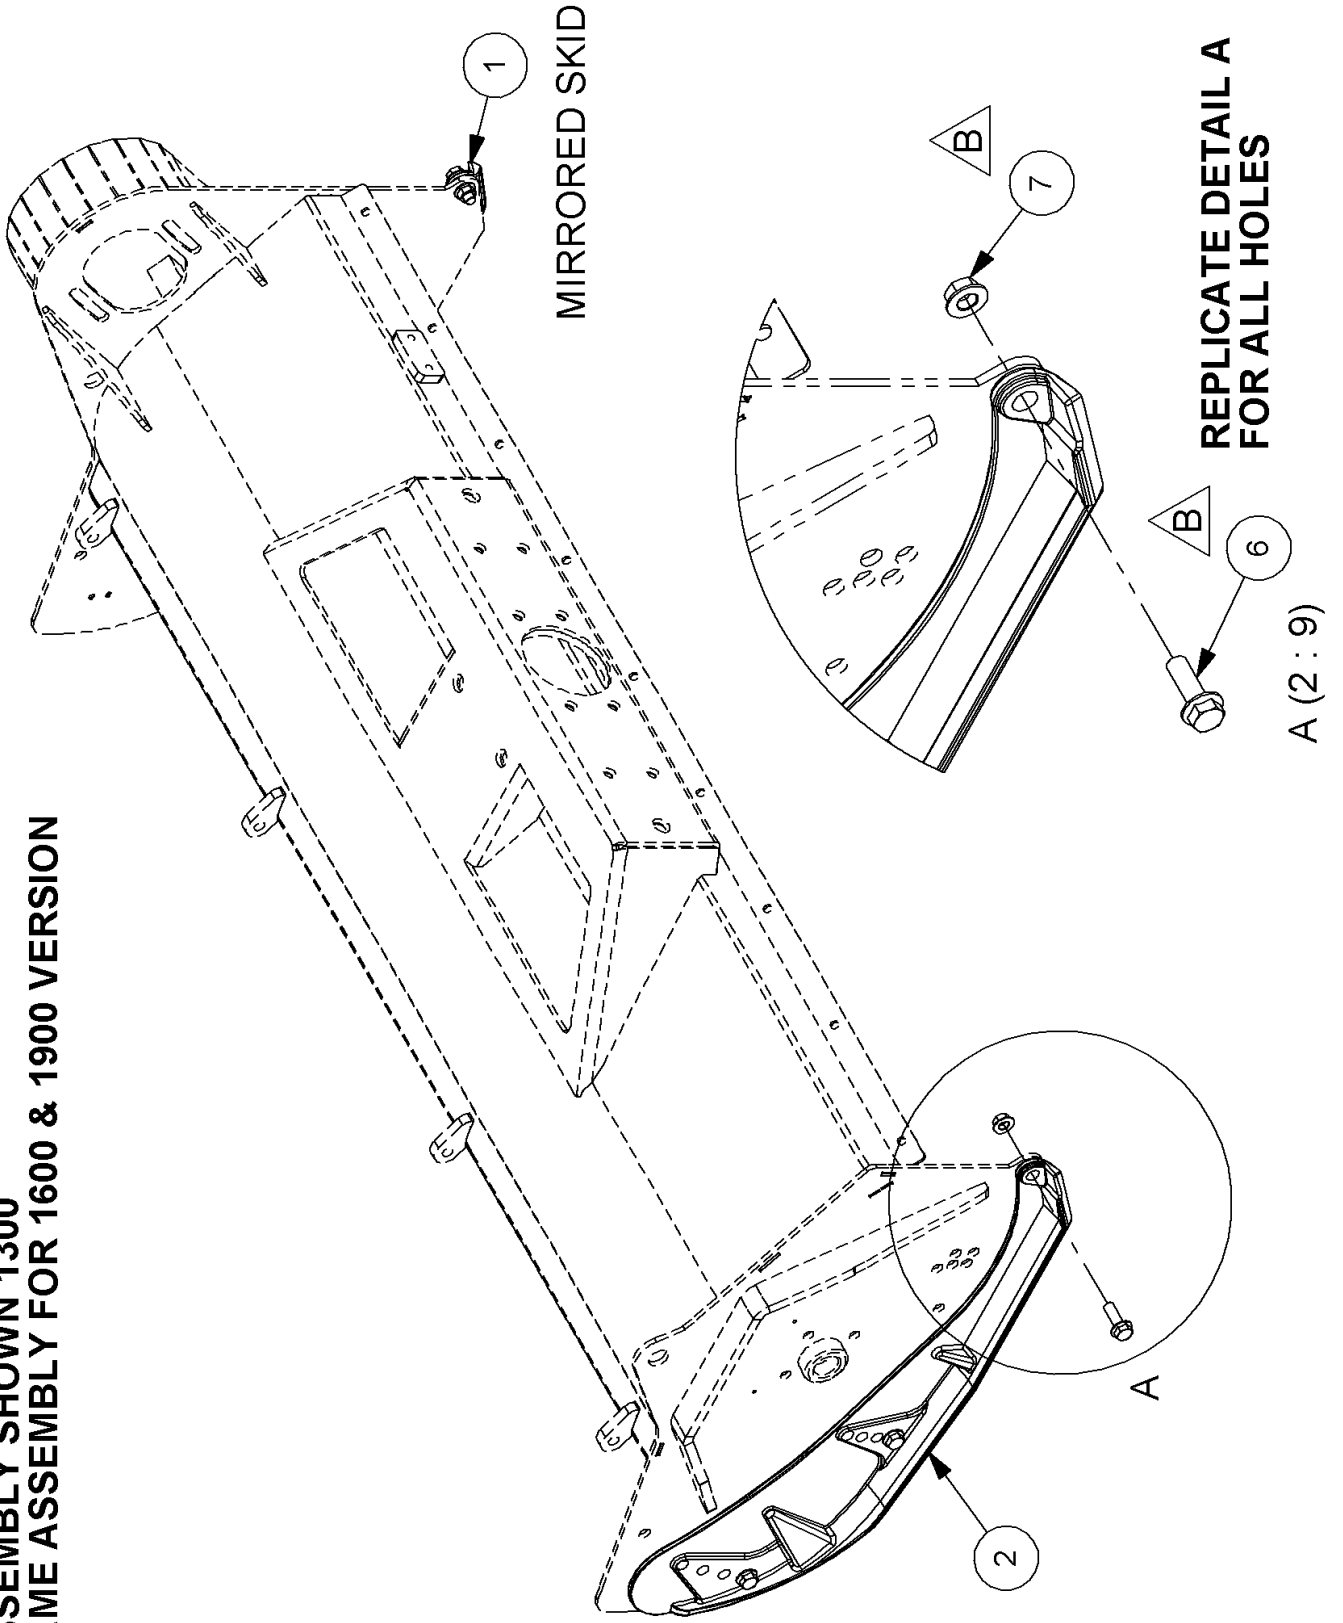

ASSEMBLY SHOWN 1300
SAME ASSEMBLY FOR 1600 & 1900 VERSION

4007051 B - CAST SKID KIT GRASSHEAD

Ref	Part No	Description	Qty
1	4007049	SKID LEFT HANDED	1
2	4007050	SKID RIGHT HAND	1
6	94441030	BOLT	6
7	9100905	NUT	6