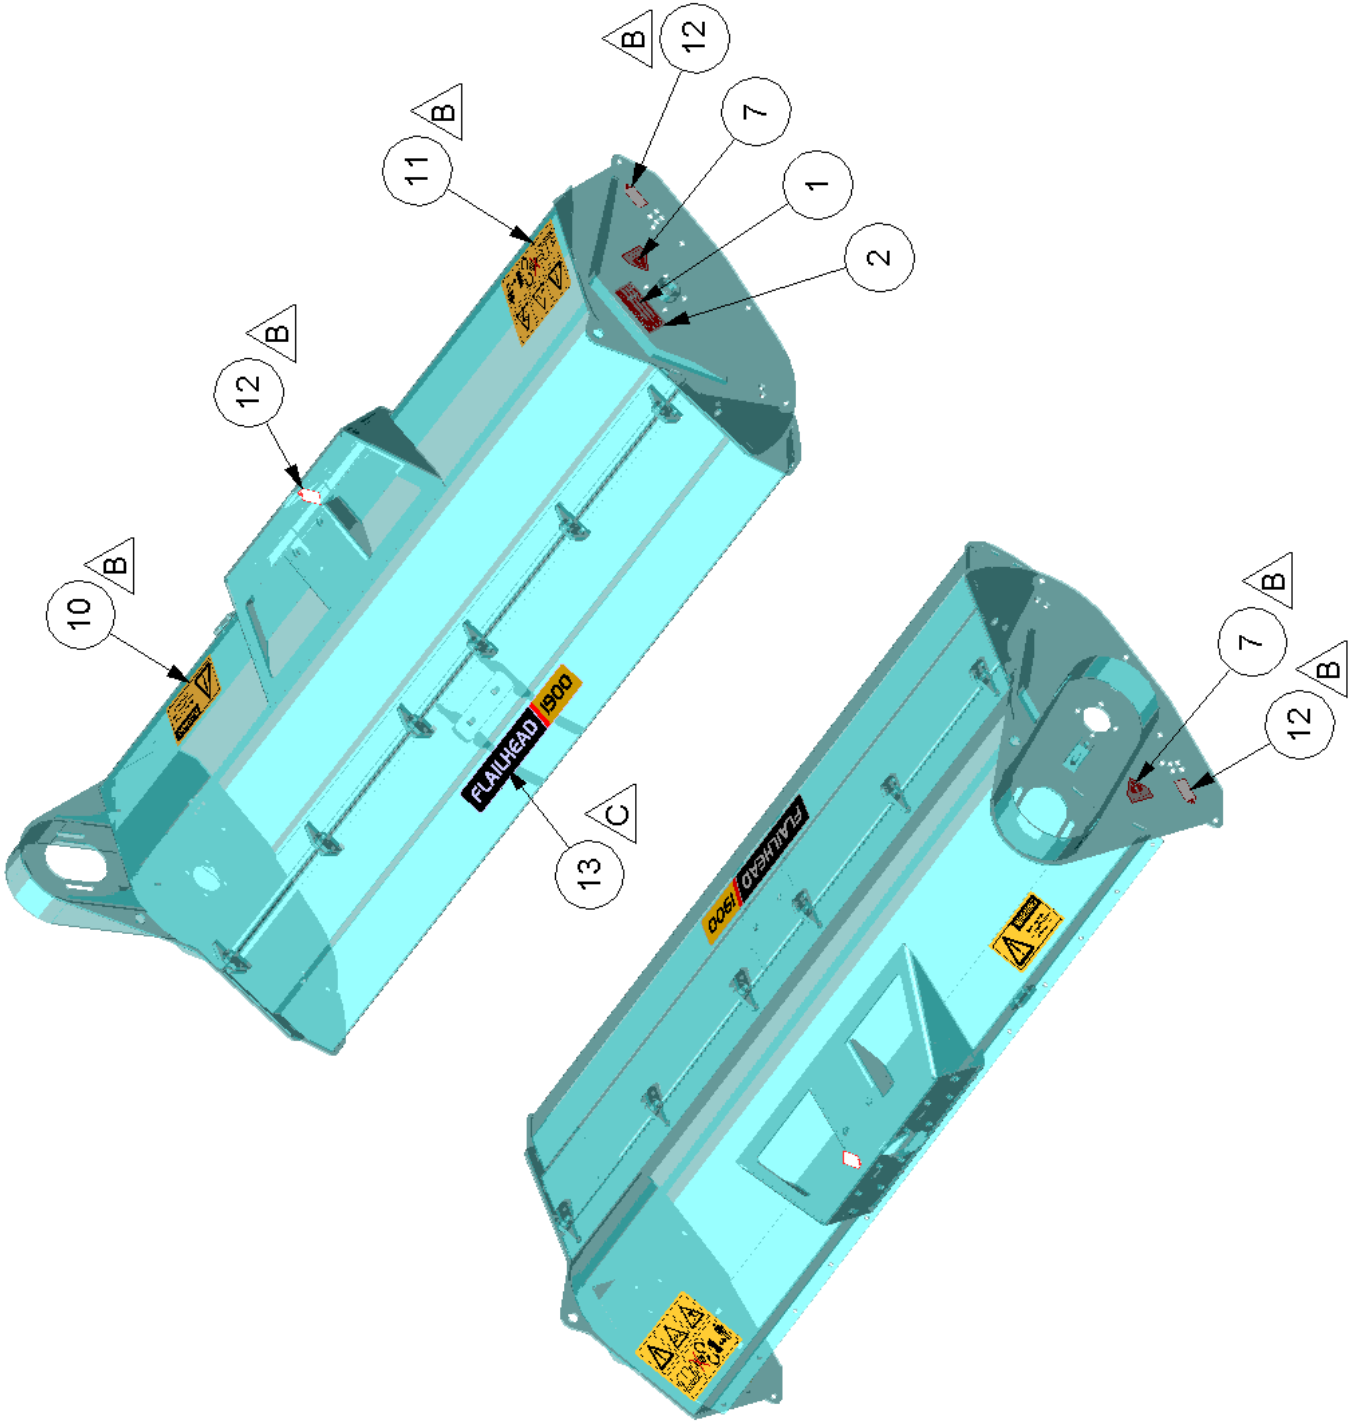

4007036 C - DECALS GRASSHEAD 1900

Ref	Part No	Description	Qty
1	1335246	SERIAL No. PLATE	1
2	7103230	RIVET	4
3	1291197	DECAL ROBOCUT 1900	1
7	09.810.01	DECAL	2
10	4500771	SAFETY DECAL SAFETY DECAL	1
11	4500768	SAFETY DECAL SAFETY DECAL	1
12	T410201	DECAL	3