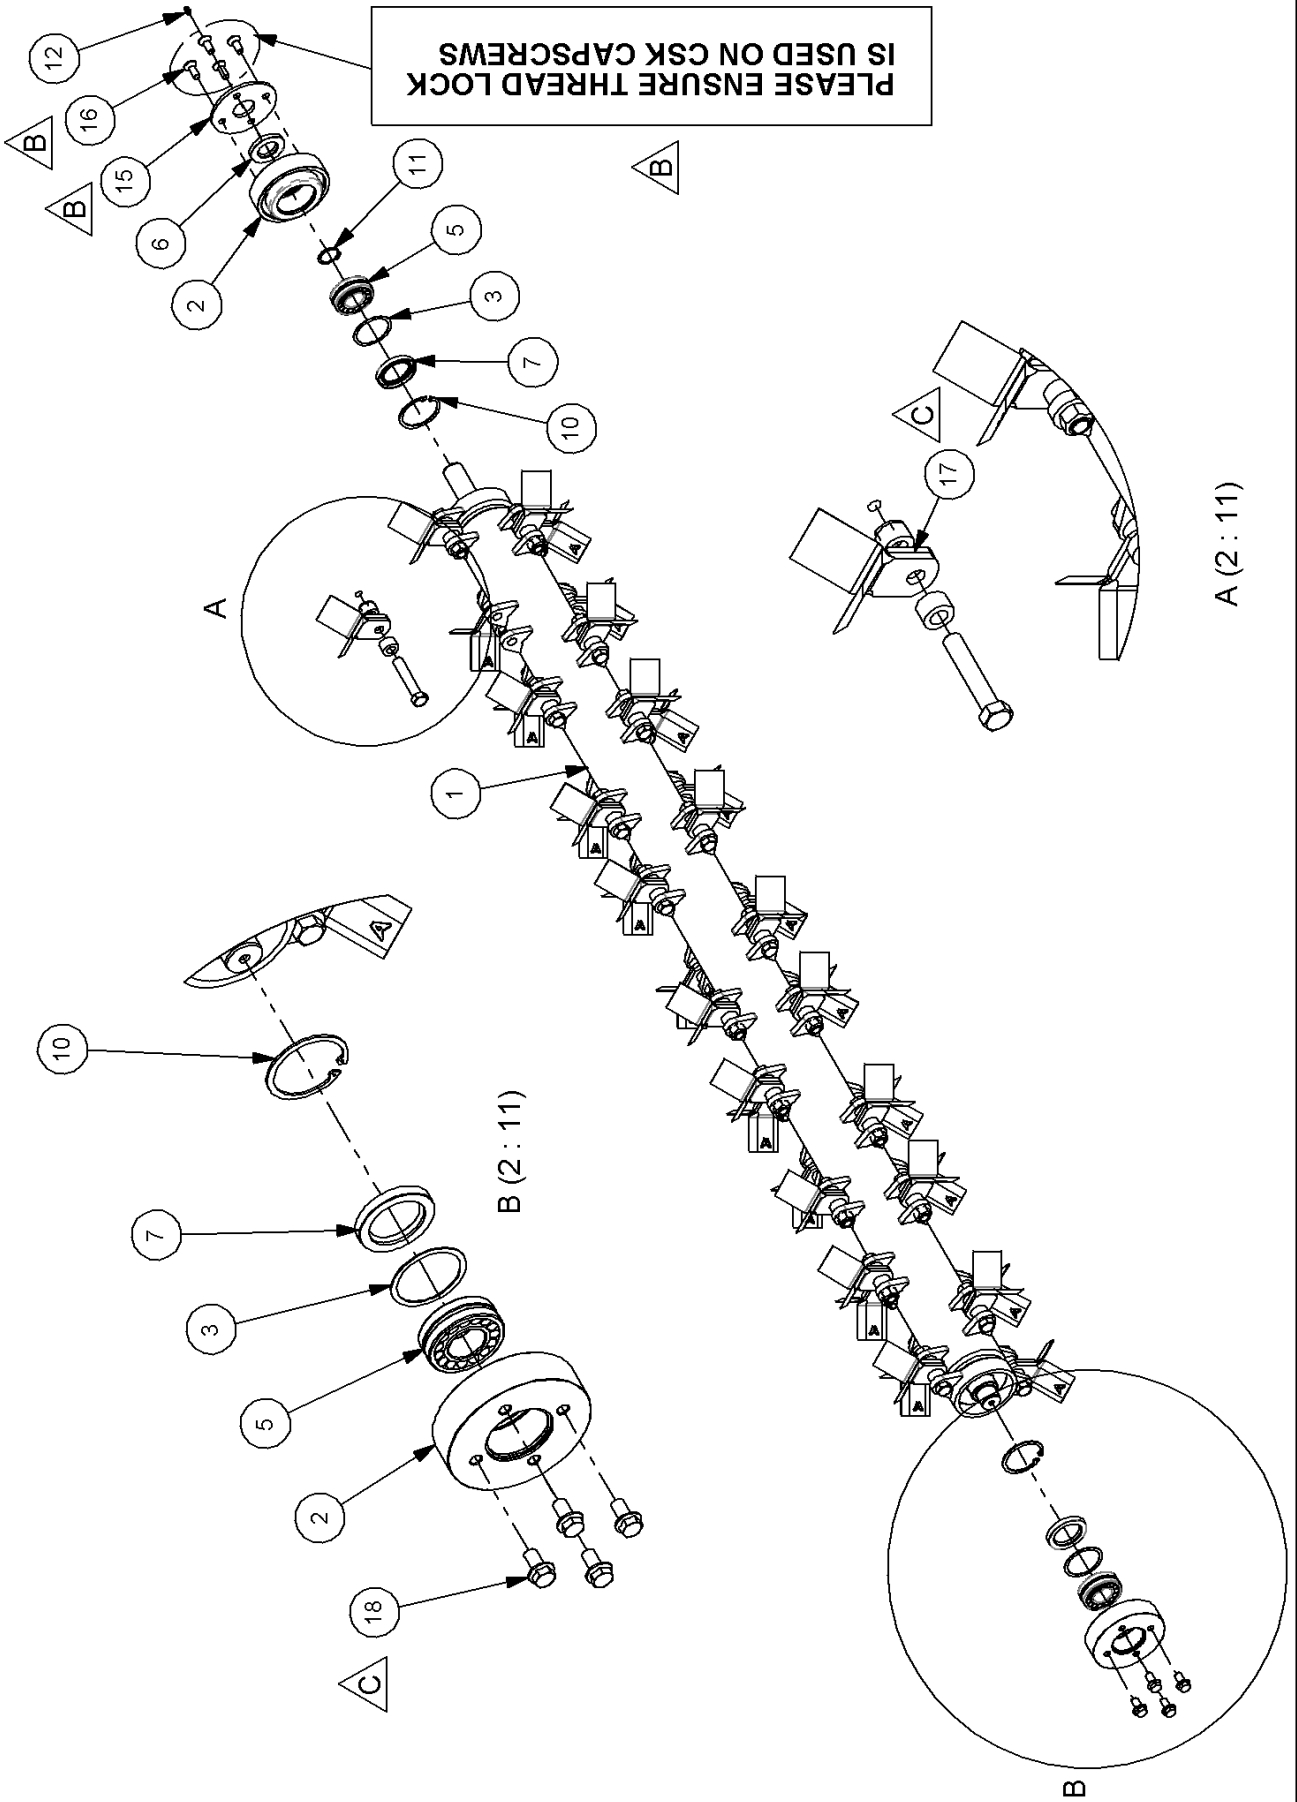

4007037 C - GRASS FLAIL ROTARY GRASSHEAD

4007037 C - GRASS FLAIL ROTARY GRASSHEAD

Ref	Part No	Description	Qty
1	4007038	WELD ASSEMBLY ROTOR 1900	1
2	4500191	BEARING SUPPORT HOUSING	2
3	4500198	SHIM 52X61.3X1.00	2
5	4500226	BEARING	2
6	4500234	SEAL	1
7	4500235	SEAL	2
8	0411262	CIRCLIP	2
9	0401230	CIRCLIP	1
10	0901161	GREASER	1
15	4007007.01	PLATE	1
16	9353055	CSK SCREW	4
17	4007152	Y FLAIL SET	38
18	94441020	BOLT	4