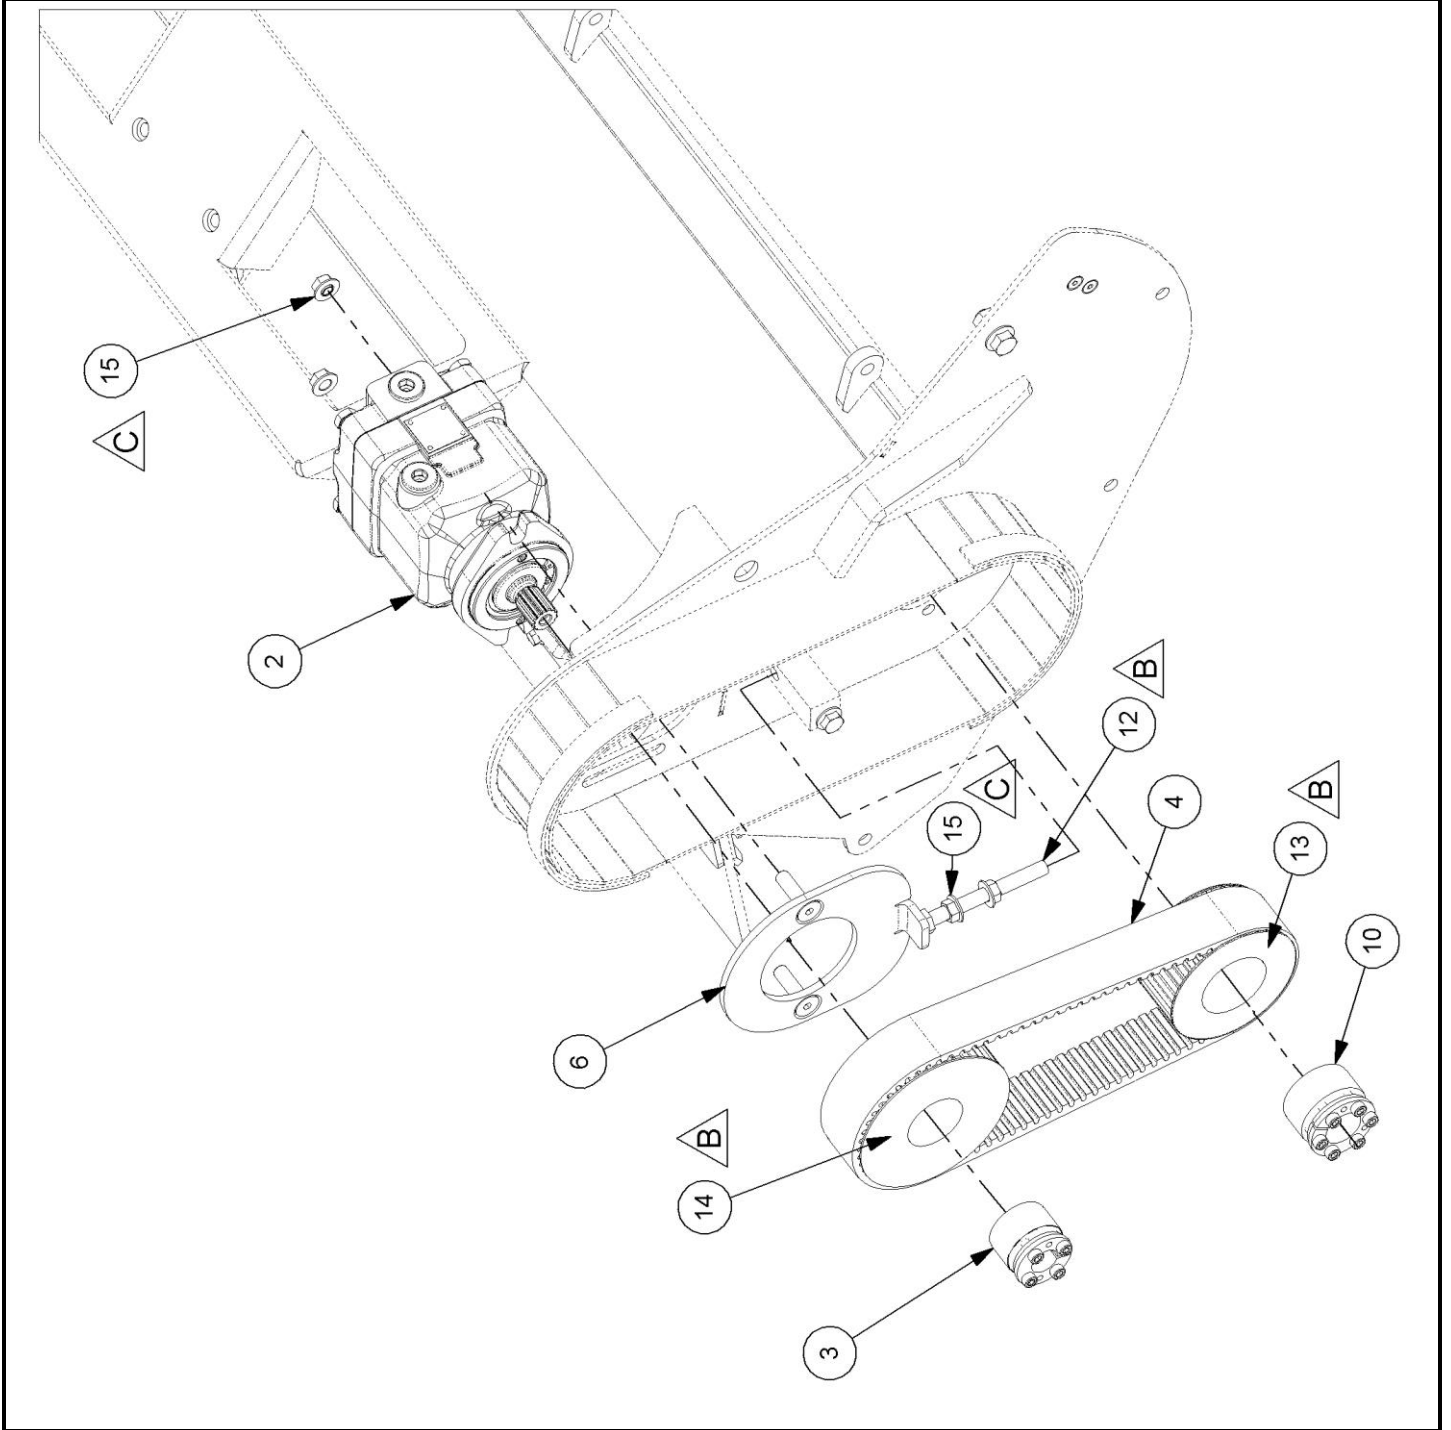

4007037 C - GRASS FLAIL ROTARY GRASSHEAD

4007037 C - GRASS FLAIL ROTARY GRASSHEAD

Ref	Part No	Description	Qty
1	4007038	WELD ASSEMBLY ROTOR 1900	1
2	4500191	BEARING SUPPORT HOUSING	2
3	4500198	SHIM 52X61.3X1.00	2
5	4500226	BEARING	2
6	4500234	SEAL	1
7	4500235	SEAL	2
8	0411262	CIRCLIP	2
9	0401230	CIRCLIP	1
10	0901161	GREASER	1
15	4007007.01	PLATE	1
16	9353055	CSK SCREW	4
17	4007152	Y FLAIL SET	38
18	94441020	BOLT	4

4007056 C - POWER TRANSMISSION GRASSHEAD

4007056 C - POWER TRANSMISSION GRASSHEAD

Ref	Part No	Description	Qty
2	4500229	FLAIL MOTOR	1
3	4500531	TAPER LOCK	1
4	4500233	BELT	1
6	4007004	MOTOR MOUNTING	1
10	4500227	TAPER LOCK	1
12	9313205	SETSCREW	1
13	4007147	PULLEY	1
14	4007148	PULLEY	1
15	9100905	NUT	4