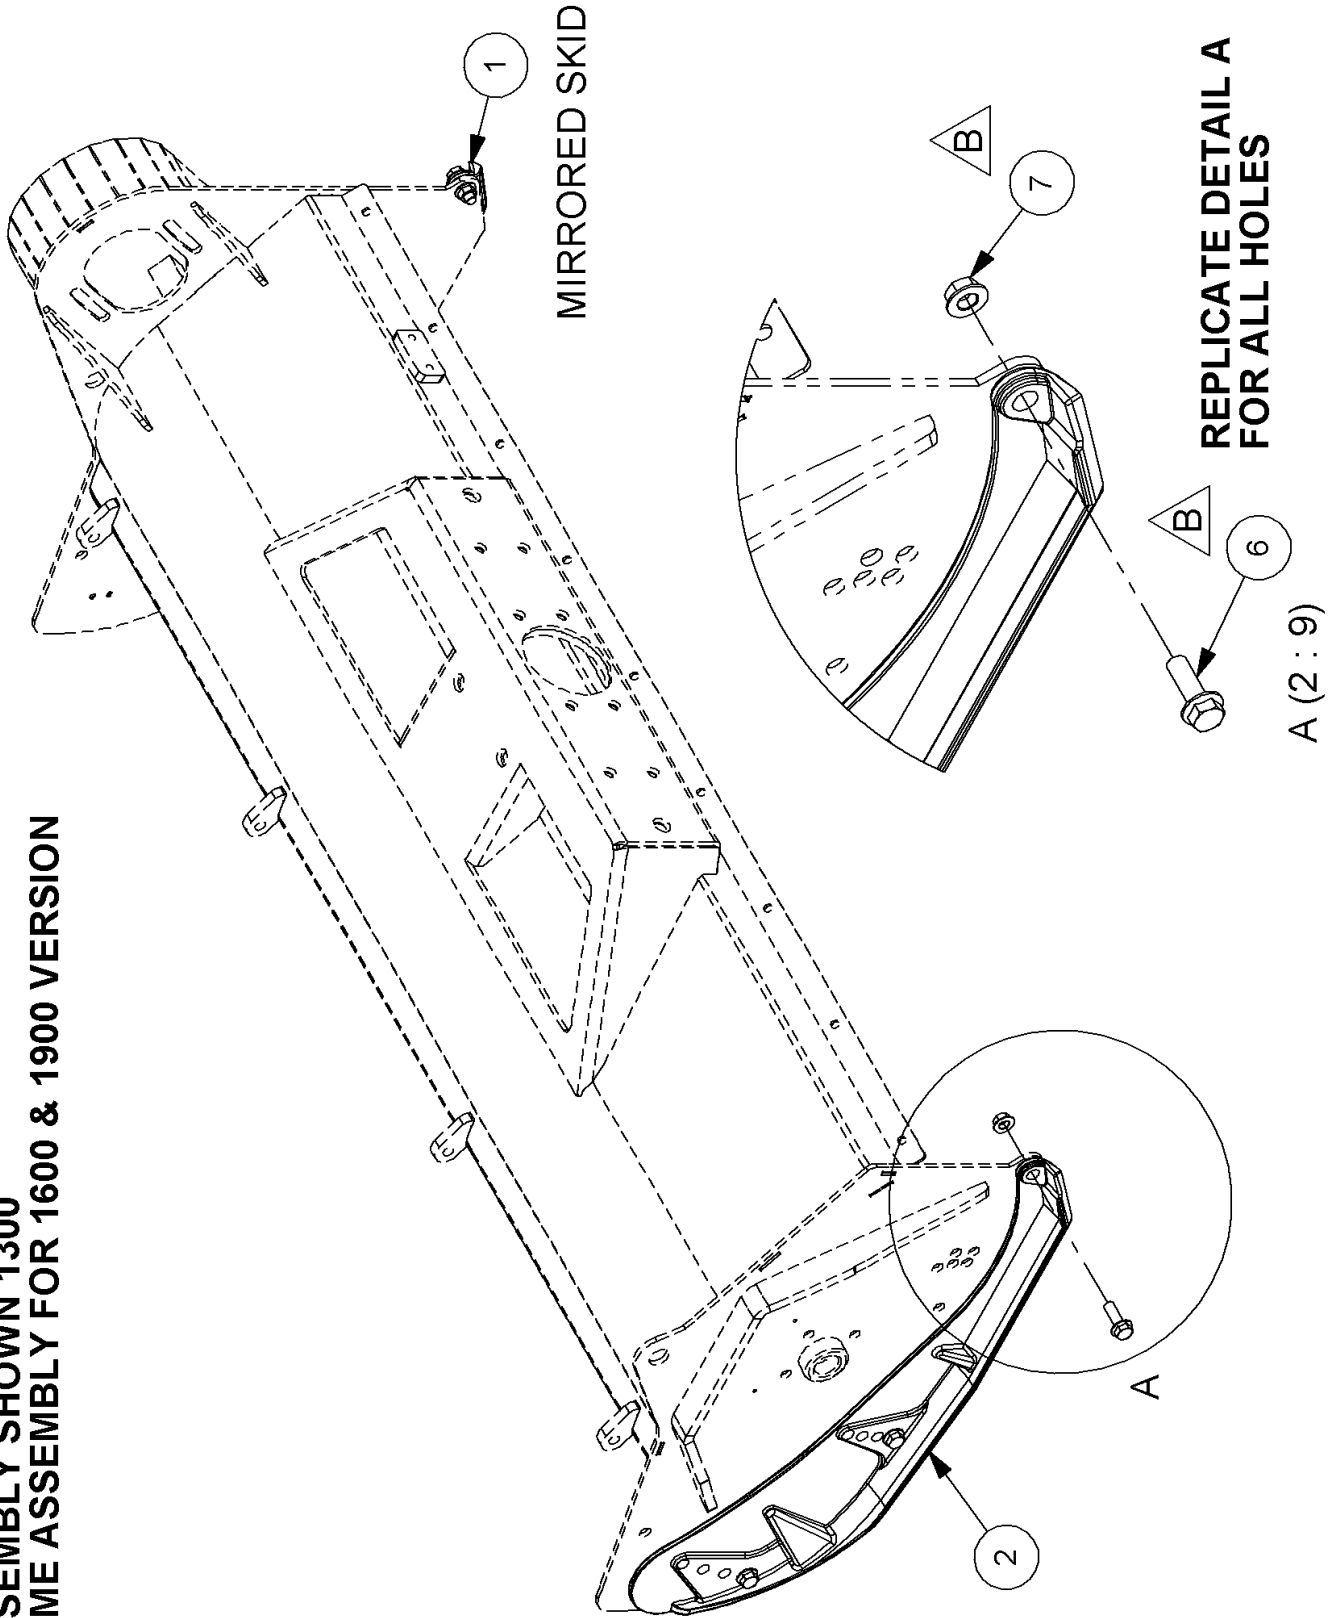

ASSEMBLY SHOWN 1300
SAME ASSEMBLY FOR 1600 & 1900 VERSION

4007051 B - CAST SKID KIT GRASSHEAD

Ref	Part No	Description	Qty
1	4007049	SKID LEFT HANDED	1
2	4007050	SKID RIGHT HAND	1
6	94441030	BOLT	6
7	9100905	NUT	6