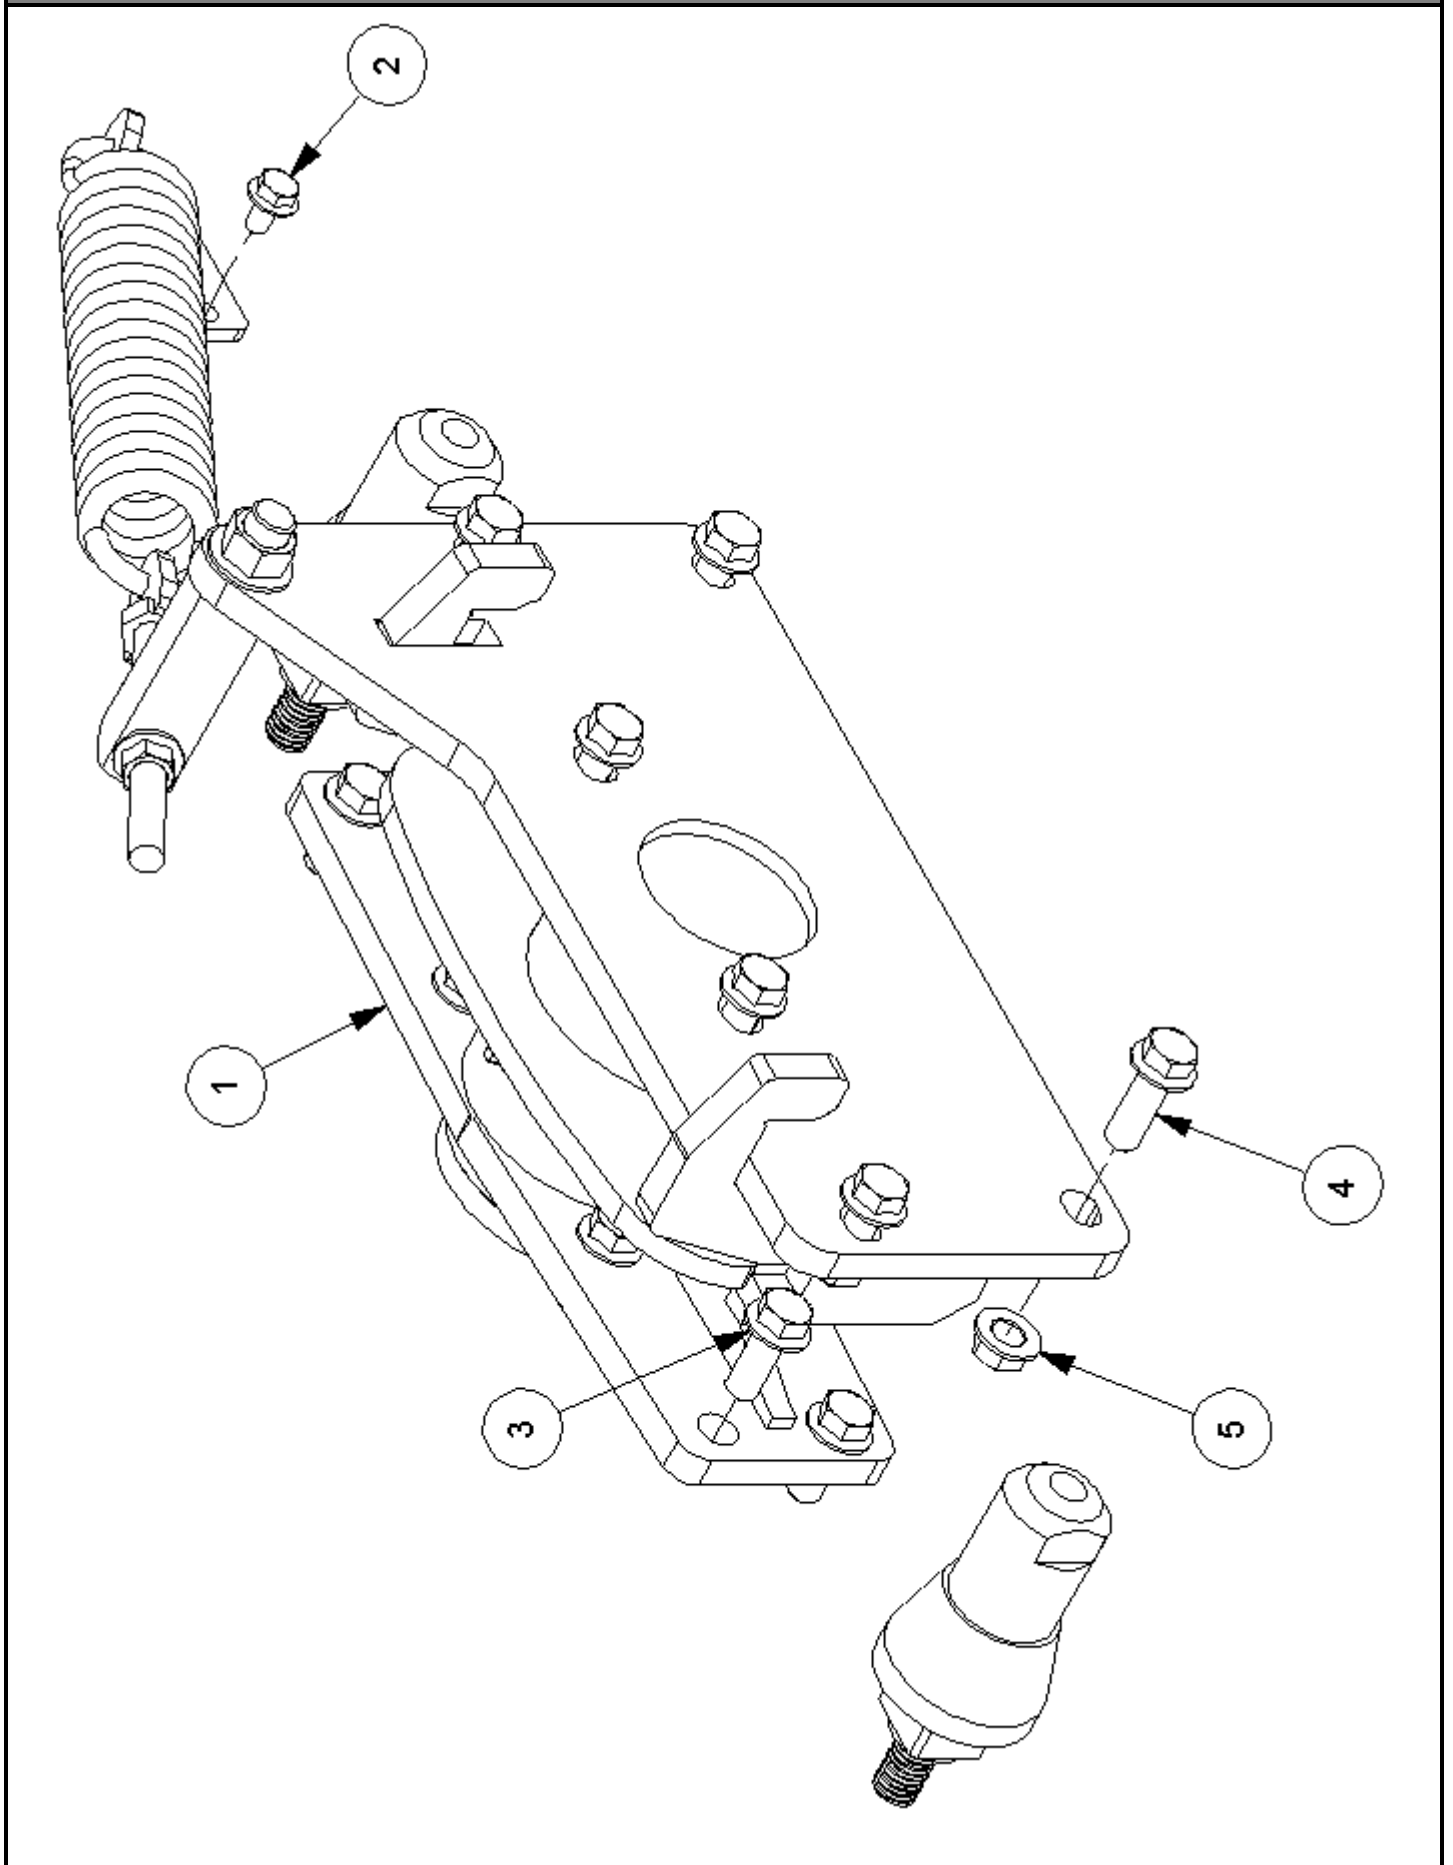

4007199 A - PIVOT ASSEMBLY MODULE

4007199 A - PIVOT ASSEMBLY MODULE

Ref	Part No	Description	Qty
1	4007008	PIVOT ASSEMBLY GRASSHEAD	1
2	94440814	BOLT	2
3	94441230	BOLT	8
4	94441235	BOLT	6
5	9100906	NUT	6