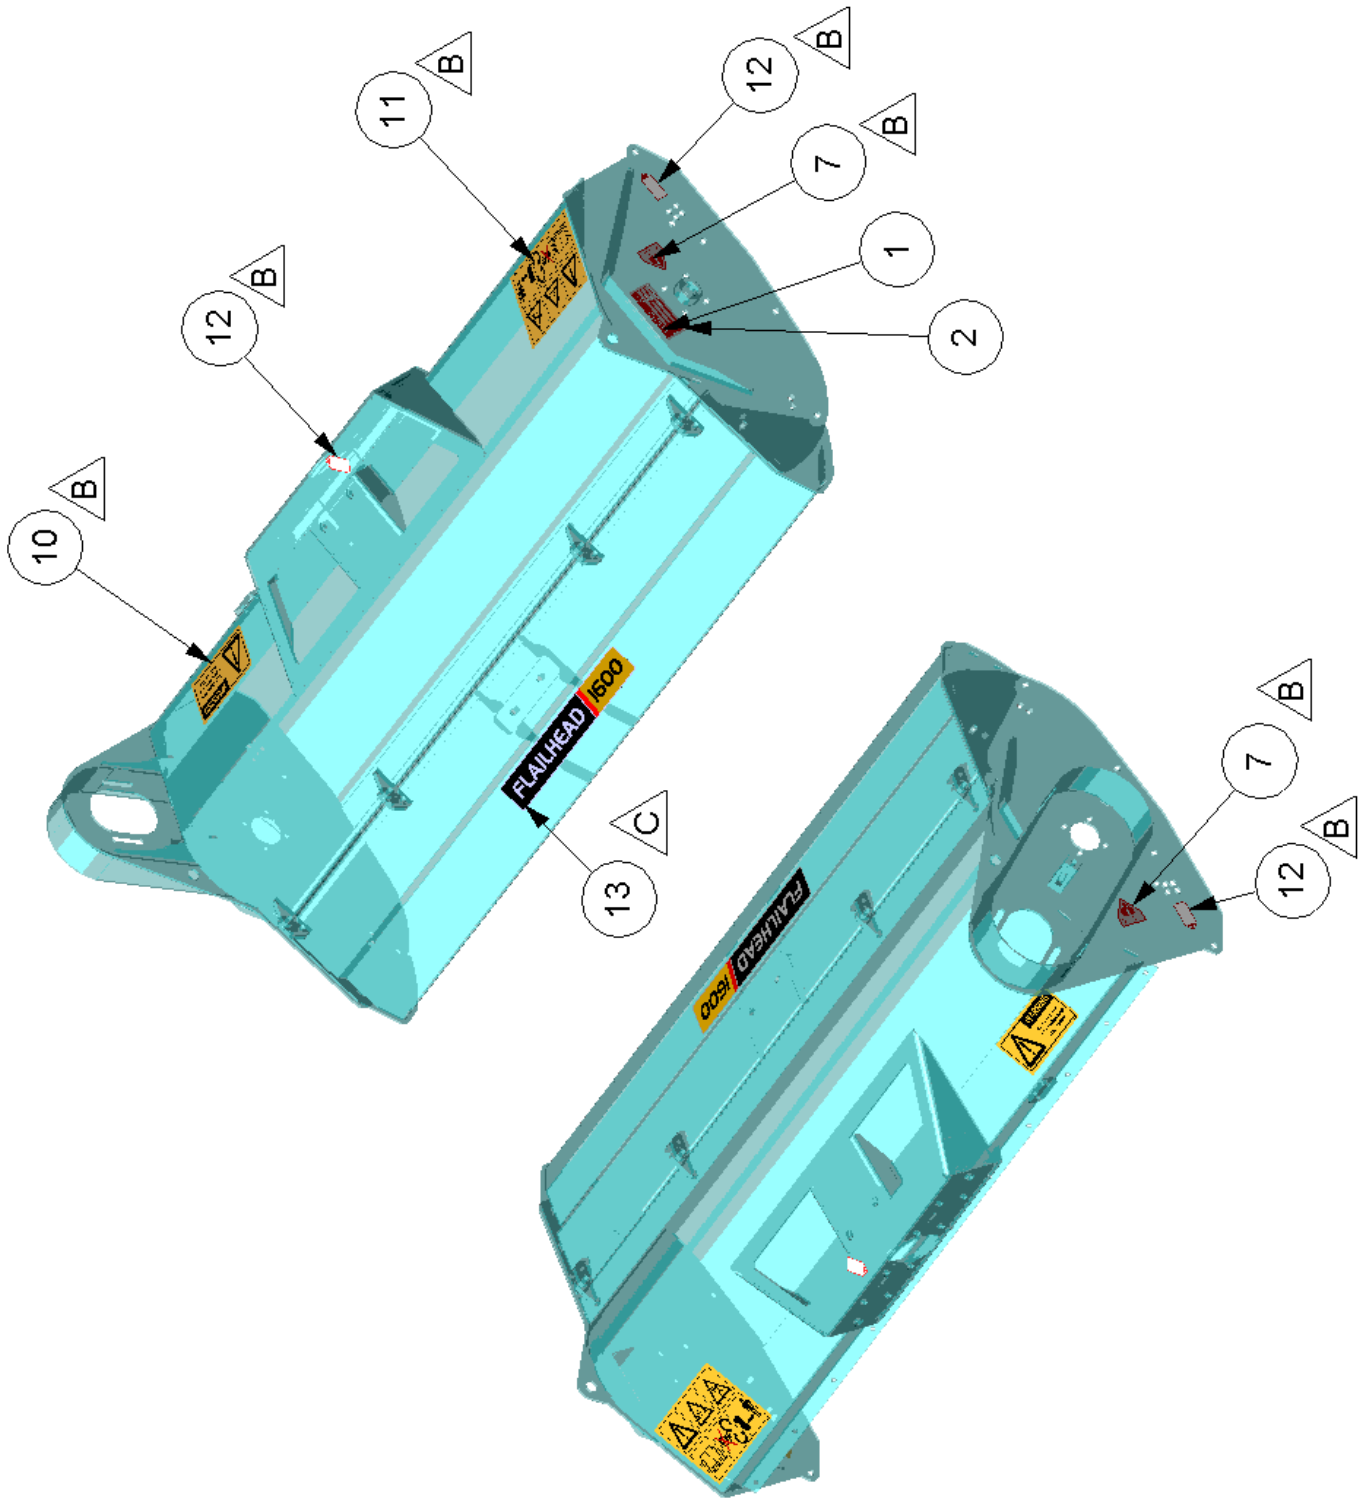

4007021 C - DECALS GRASSHEAD 1600

Ref	Part No	Description	Qty
1	1335246	SERIAL No. PLATE	1
2	7103230	RIVET	4
7	09.810.01	DECAL	2
10	4500771	SAFETY DECAL SAFETY DECAL	1
11	4500768	SAFETY DECAL SAFETY DECAL	1
12	T410201	DECAL	3
13	1291284	DECAL - FLAILHEAD 1600	1