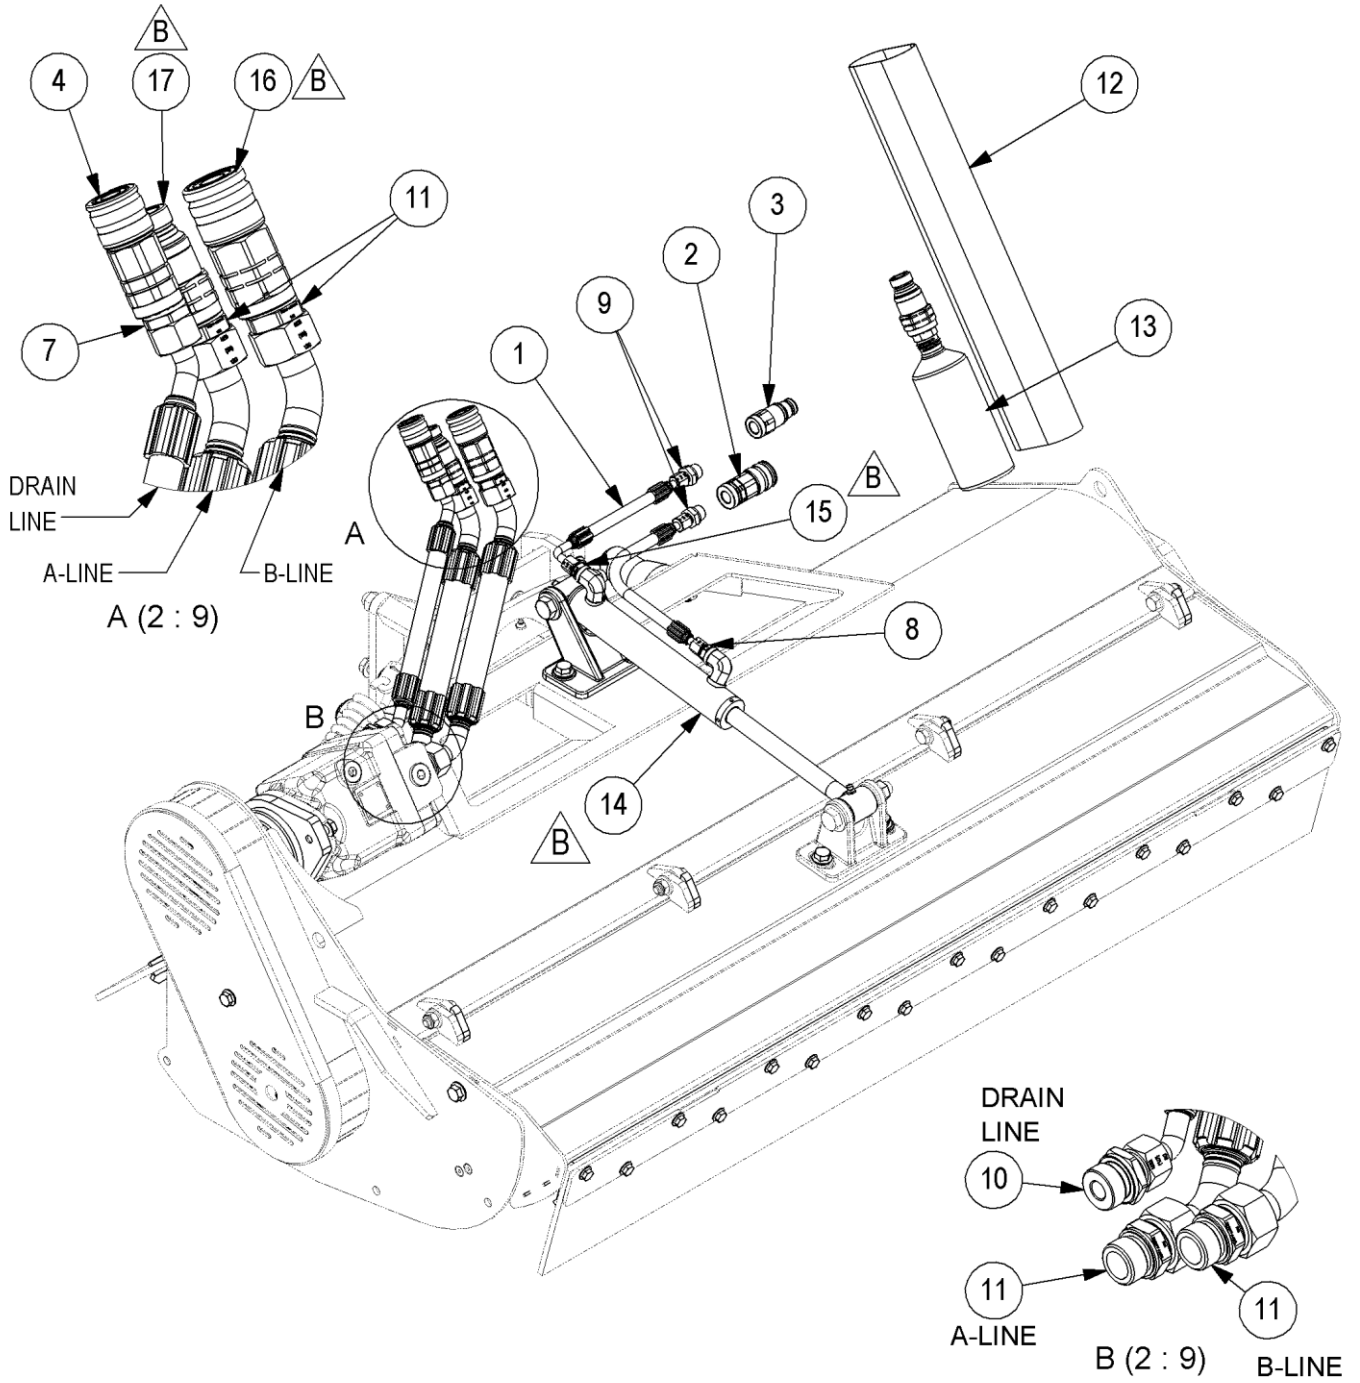

4007165 B - 75HP HYDRAULIC MODULE

4007165 B - 75HP HYDRAULIC MODULE

Ref	Part No	Description	Qty
1	4007169	1.3-1.9 M GRASSHEAD 75HP HOSE	1
2	4008011	FEMALE COUPLING	1
3	4008012	MALE COUPLING	1
4	4008013	FEMALE COUPLING	1
7	G3812674	ADAPTOR	1
8	8581374	ADAPTOR	1
9	8581369	ADAPTOR	2
10	8581477	ADAPTOR	1
11	8581455	ADAPTOR	4
12	22590.10	SLEEVE	1
13	4007162	EXPANSION VESSEL	1
14	4500186	GRASSHEAD HYD. RAM ASSEMBLY	1
4500186 - GRASSHEAD HYD. RAM ASSEMBLY			
Ref	Part No	Description	Qty
2	0901121	GREASER	2
3	4500186AP	FRONT HOOD HYD.RAM	1
15	8581795	ADAPTOR C/W RESTRICTOR	1
16	4008017	FEMALE COUPLING	1
17	4008018	MALE COUPLING	1