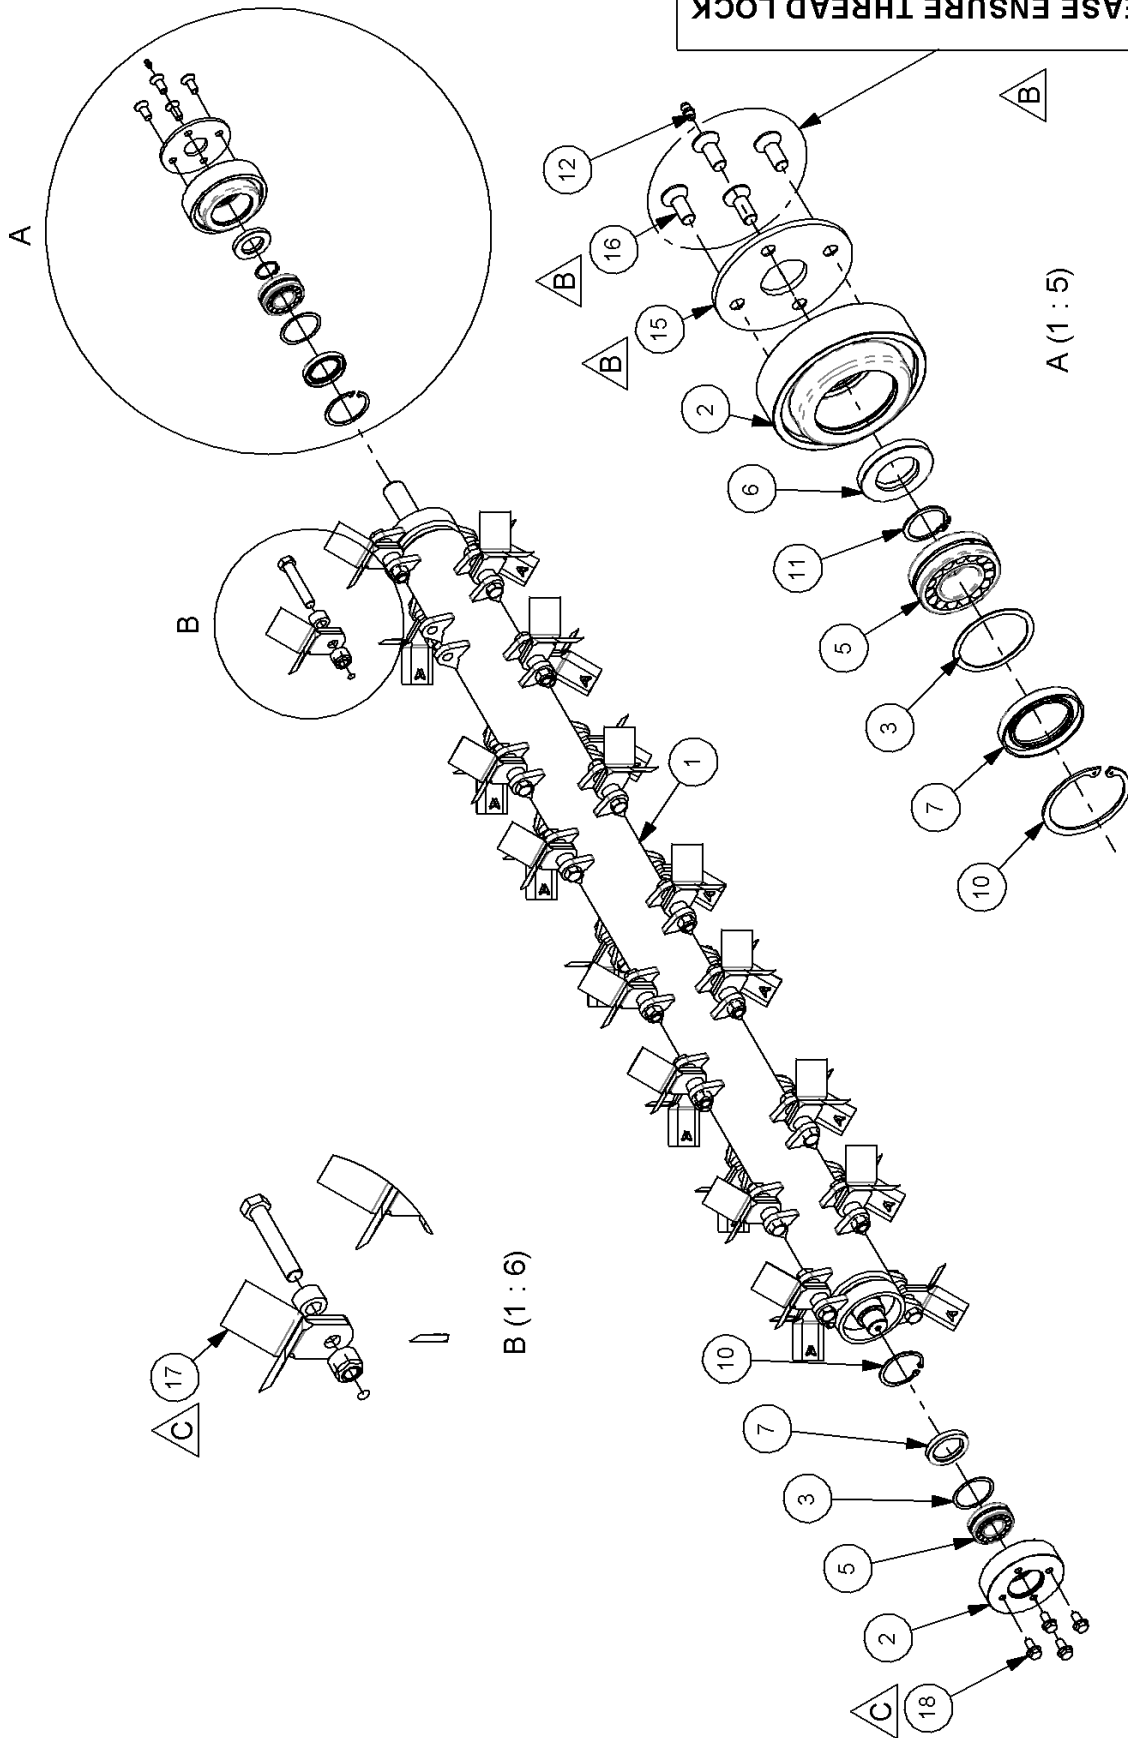

PLEASE ENSURE THREAD LOCK IS USED ON CSK CAPSCREWS

4007022 C - GRASS FLAIL ROTARY GRASSHEAD

Ref	Part No	Description	Qty
1	4007023	WELD ASSEMBLY ROTOR 1600	1
2	4500191	BEARING SUPPORT HOUSING	2
3	4500198	SHIM 52X61.3X1.00	2
5	4500226	BEARING	2
6	4500234	SEAL	1
7	4500235	SEAL	2
10	0411262	CIRCLIP	2
11	0401230	CIRCLIP	1
12	0901161	GREASER	1
15	4007007.01	PLATE	1
16	9353055	CSK SCREW	4
17	4007152	Y FLAIL SET	30
18	94441020	BOLT	4