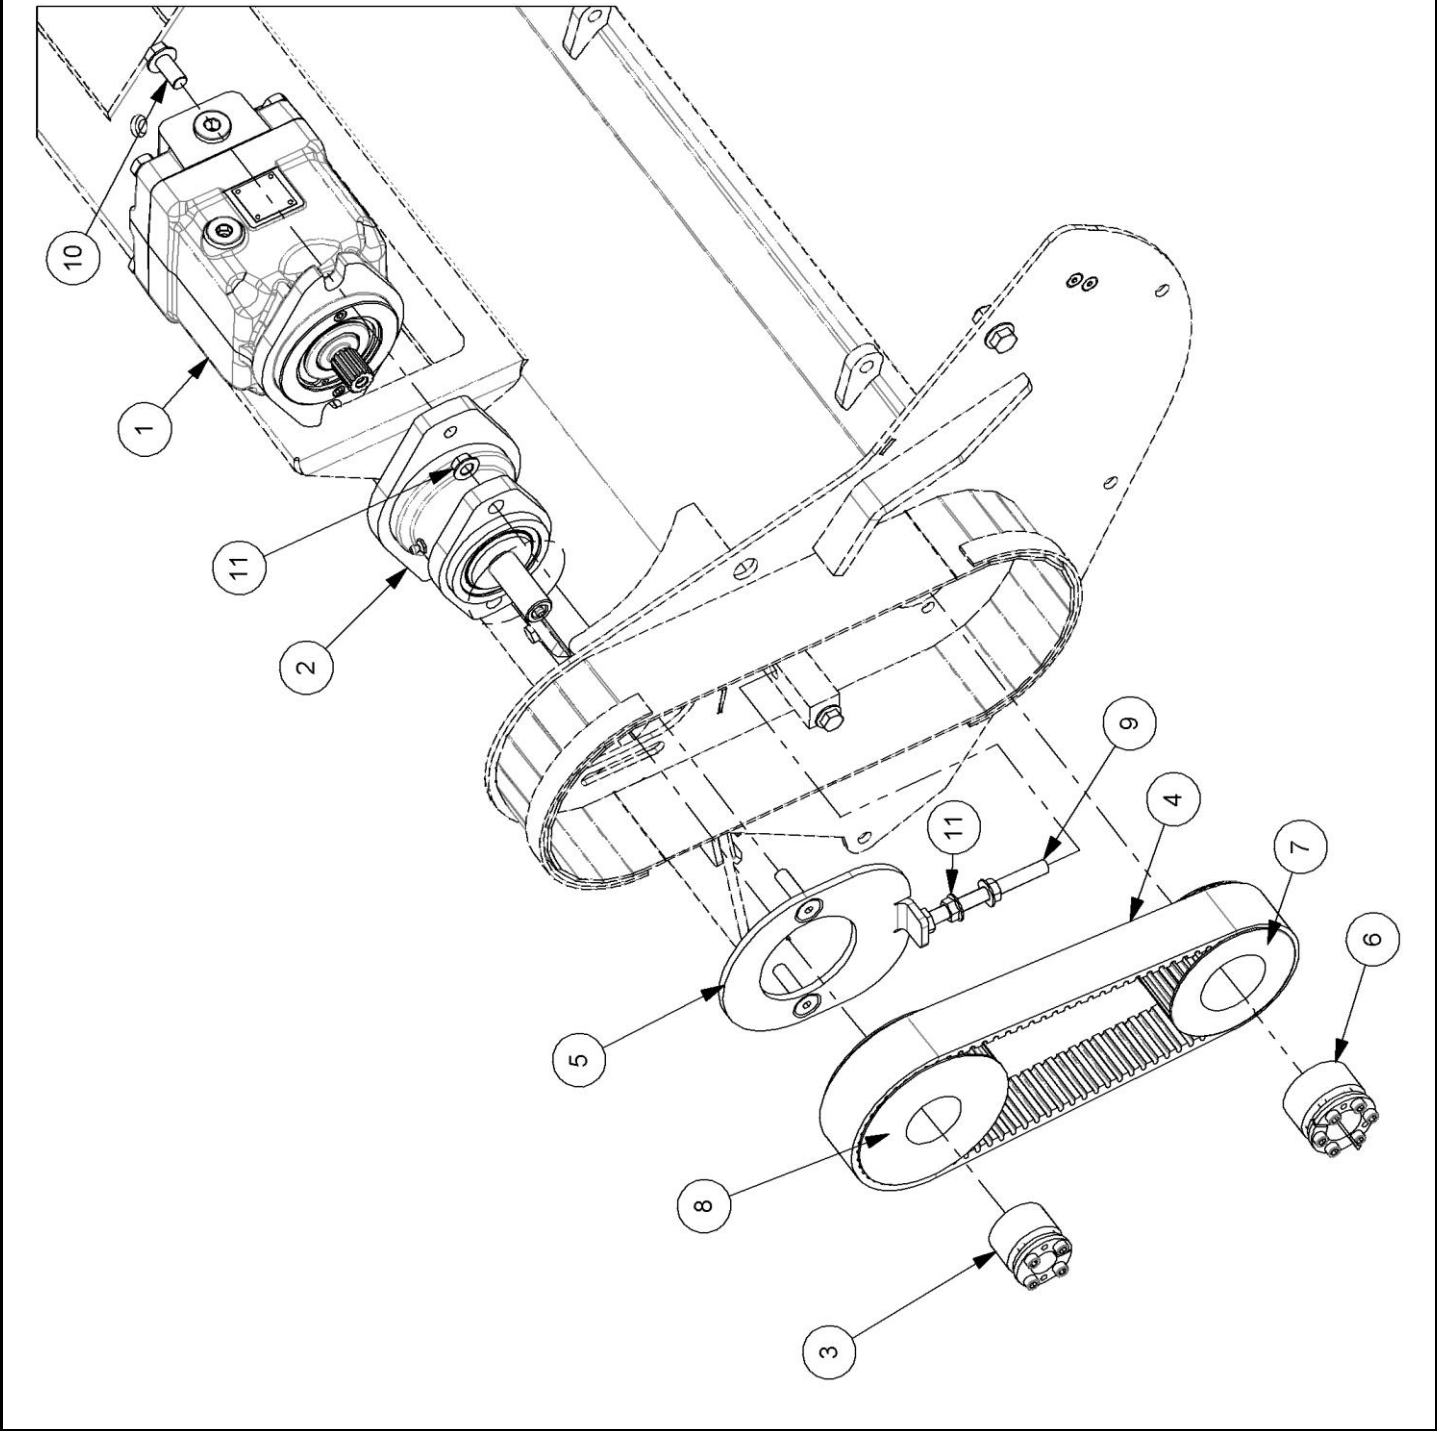

4007164 - 75HP GRASSHEAD POWER TRANSMISS

Ref	Part No	Description	Qty
1	4007163	75HP MOTOR	1
2	4007167	75HP BEARING SUPPORT ASSEMBLY	1
3	4500531	TAPER LOCK	1
4	4500233	BELT	1
5	4007004	MOTOR MOUNTING	1
6	4500227	TAPER LOCK	1
7	4007147	PULLEY	1
8	4007148	PULLEY	1
9	9313205	SETSCREW	1
10	94441225	BOLT	2
11	9100905	NUT	4