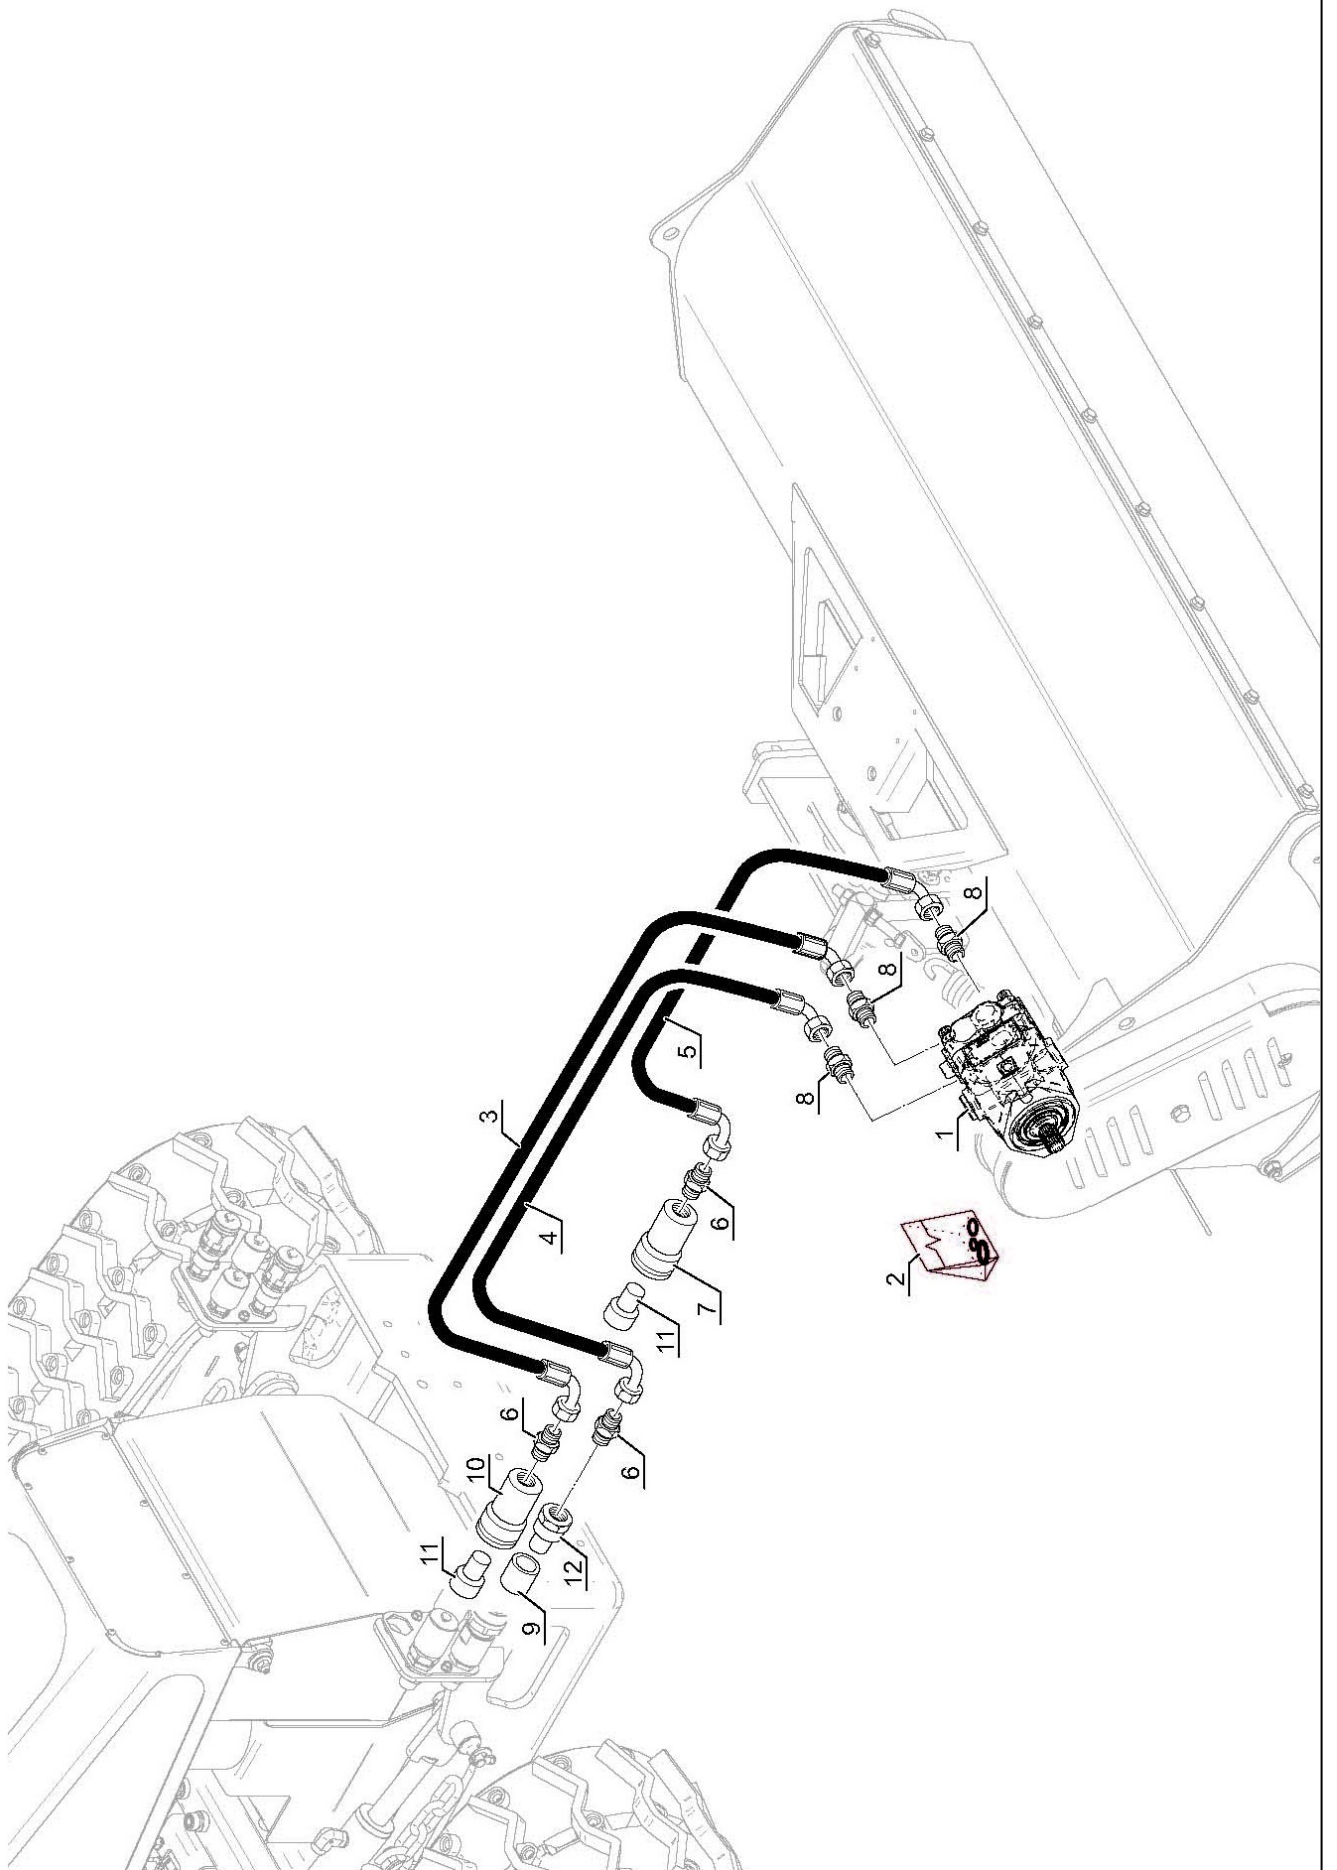

HYDRAULIC INSTALLATION

ROBOCUT PURE FLAILHEAD

McCONEL

REF.	QTY.	PART No.	DESCRIPTION
			HYDRAULIC INSTALLATION
1	1	4000229	MOTOR
2	1	4000716	MOTOR GASKET KIT
3	1	4000765	HYDRAULIC HOSE
4	1	4000766	HYDRAULIC HOSE
5	1	4000767	HYDRAULIC HOSE
6	3	7315797	CONNECTOR
7	1	4000667	QR COUPLING
8	3	4000748	CONNECTOR
9	1	4000137	PLUG
10	1	4000133	QR COUPLING
11	2	4000139	PLUG
12	1	4000136	QR COUPLING