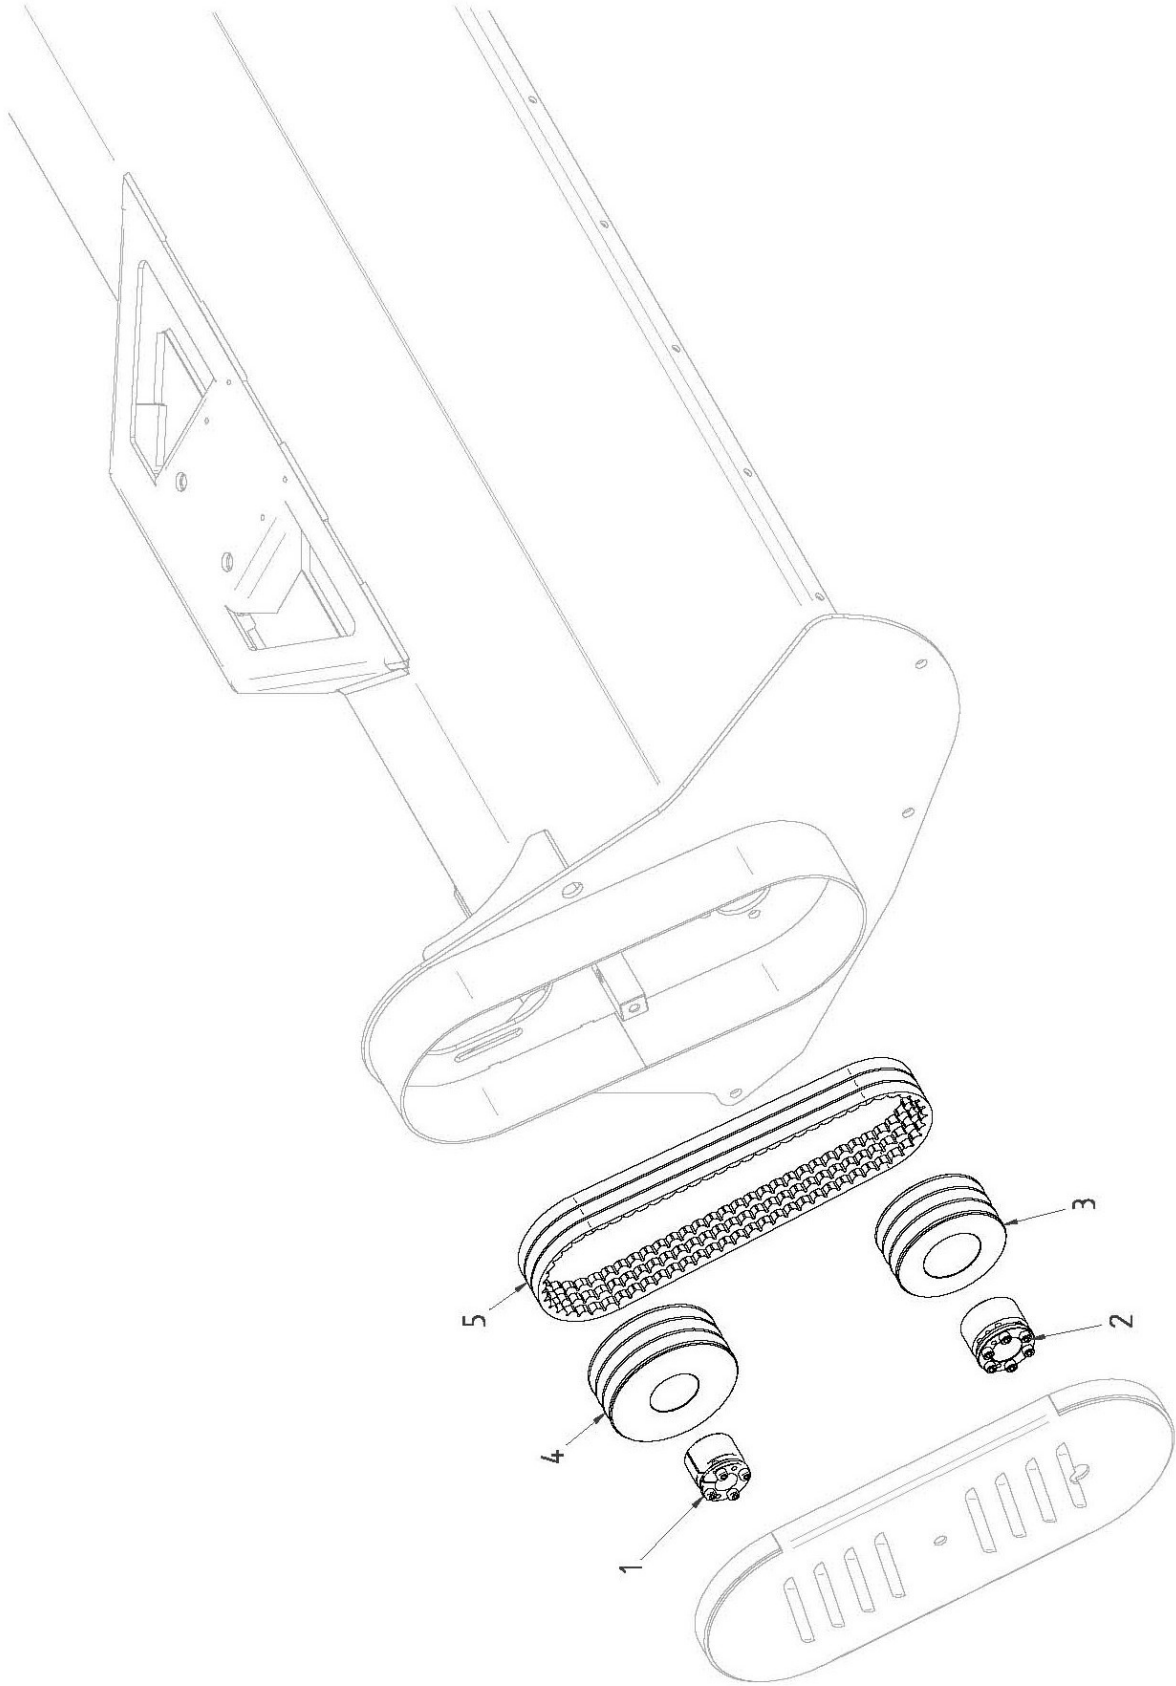

1.3M FLAILHEAD ASSEMBLY

ROBOCUT PURE FLAILHEAD

McCONEL

1.3M FLAILHEAD ASSEMBLY**McCONNEL**

ROBOCUT PURE FLAILHEAD

REF.	QTY.	PART No.	DESCRIPTION
			1.3M FLAILHEAD (Robocut Pure)
45	2	4000077	NUT
46	2	4000226	BEARING
47	2	4000221	LOCK NUT
48	1	4000756	LOCK NUT
49	1	4000757	LOCK NUT
50	21	4000758	WASHER
51	8	4000759	WASHER
52	1	4000253	WASHER
53	11	4000760	WASHER
54	2	4000225	FLANGE BEARING
55	4	4000761	WASHER
56	4	4000357	WASHER
57	1	4000368	GREASER
58	2	4000224	GREASER
59	1	4000762	HEAD CASING

BELT DRIVE ASSEMBLY

ROBOCUT PURE FLAILHEAD

REF.	QTY.	PART No.	DESCRIPTION
			BELT DRIVE ASSEMBLY
1	1	4000531	TAPER LOCK
2	1	4000227	TAPER LOCK
3	1	4000231	PULLEY
4	1	4000232	PULLEY
5	3	4000233	DRIVE BELT