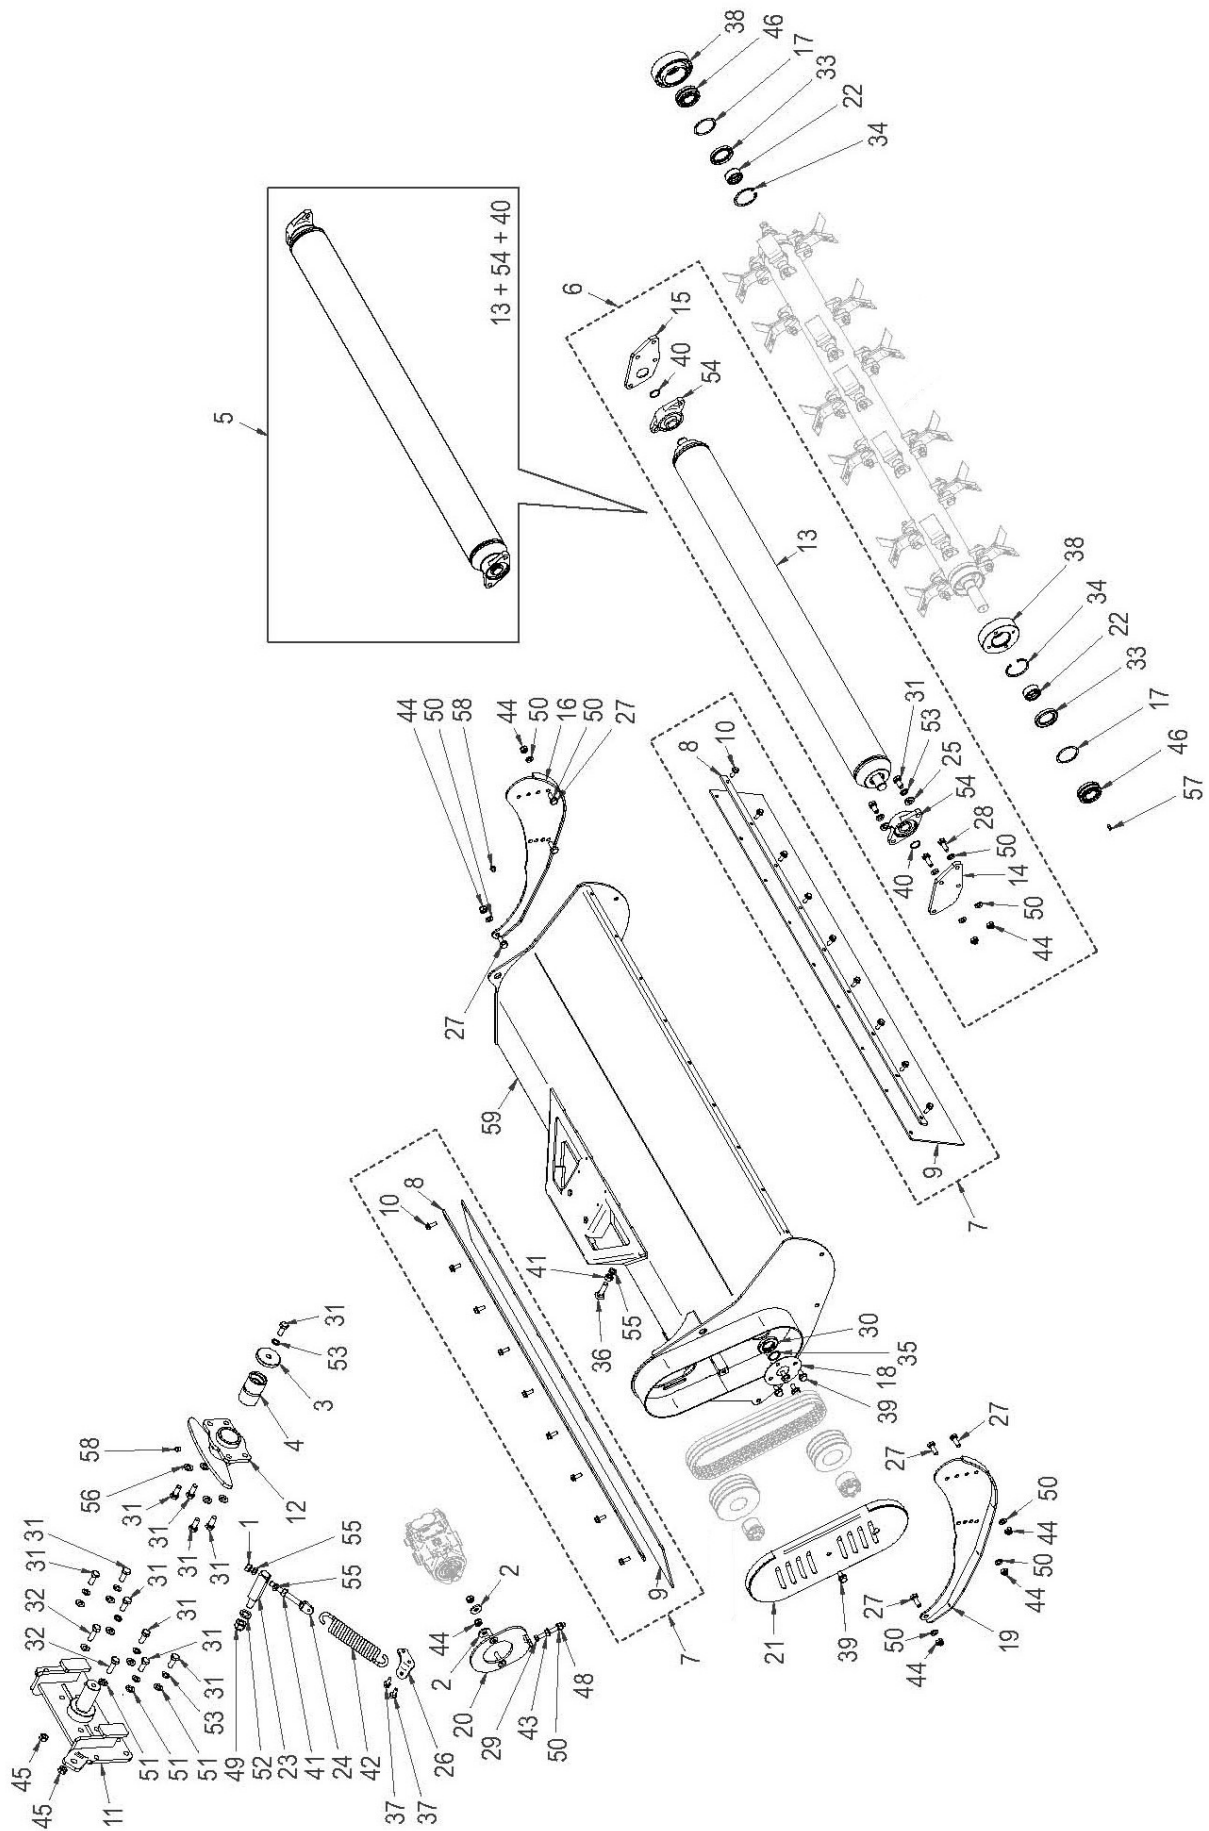

McCONNEL

ROBOCUT PURE FLAILHEAD

REF.	QTY.	PART No.	DESCRIPTION
			1.3M FLAILHEAD (Robocut Pure)
1	1	4000751	LOCK NUT
2	2	4000040	WASHER
3	1	4000238	WASHER
4	1	4000237	BUSH
5	1	4000739	REAR ROLLER c/w BEARINGS
6	1	4000752	REAR ROLLER COMPLETE
7	2	4000702	FLAP KIT - <i>comprising of:</i>
8	2	4000188	CLAMP STRIP
9	2	4000189	RUBBER FLAP
10	18	4000380	FLANGED HEAD SCREW
11	1	4000192	HEAD PIVOT BRACKET
12	1	4000193	PIVOT JOINT
13	1	4000194	REAR ROLLER
14	1	4000195	ROLLER BRACKET RH
15	1	4000196	ROLLER BRACKET LH
16	1	4000197	SKID LH
17	2	4000198	WASHER
18	1	4000199	PLATE
19	1	4000200	SKID RH
20	1	4000201	MOTOR MOUNTING PLATE
21	1	4000202	BELT COVER
22	2	4000236	OIL SEAL GUIDE
23	1	4000205	SPRING TENSIONER FIXING
24	1	4000206	SPRING TENSIONER
25	4	4000753	WASHER
26	1	4000338	SPRING BRACKET
27	6	4000754	HEX HEAD SCREW
28	4	4000755	HEX HEAD SCREW
29	1	4000208	HEX HEAD SCREW
30	1	4000234	OIL SEAL
31	15	4000212	HEX HEAD SCREW
32	2	4000681	HEX HEAD SCREW
33	2	4000267	OIL SEAL
34	2	4000024	CIRCLIP
35	1	4000228	RETAINING RING
36	2	4000215	CUP HEAD BOLT
37	2	4000353	FLANGED HEAD SCREW
38	2	4000191	BEARING COLLAR
39	9	4000442	FLANGED HEAD SCREW
40	2	4000023	CIRCLIP
41	3	4000218	NUT
42	1	4000749	TENSIONING SPRING
43	1	4000220	FLANGED NUT
44	12	4000416	NUT

1.3M FLAILHEAD ASSEMBLY

ROBOCUT PURE FLAILHEAD

McCONEL

1.3M FLAILHEAD ASSEMBLY**McCONNEL**

ROBOCUT PURE FLAILHEAD

REF.	QTY.	PART No.	DESCRIPTION
			1.3M FLAILHEAD (Robocut Pure)
45	2	4000077	NUT
46	2	4000226	BEARING
47	2	4000221	LOCK NUT
48	1	4000756	LOCK NUT
49	1	4000757	LOCK NUT
50	21	4000758	WASHER
51	8	4000759	WASHER
52	1	4000253	WASHER
53	11	4000760	WASHER
54	2	4000225	FLANGE BEARING
55	4	4000761	WASHER
56	4	4000357	WASHER
57	1	4000368	GREASER
58	2	4000224	GREASER
59	1	4000762	HEAD CASING

BELT DRIVE ASSEMBLY

ROBOCUT PURE FLAILHEAD

REF.	QTY.	PART No.	DESCRIPTION
			BELT DRIVE ASSEMBLY
1	1	4000531	TAPER LOCK
2	1	4000227	TAPER LOCK
3	1	4000231	PULLEY
4	1	4000232	PULLEY
5	3	4000233	DRIVE BELT