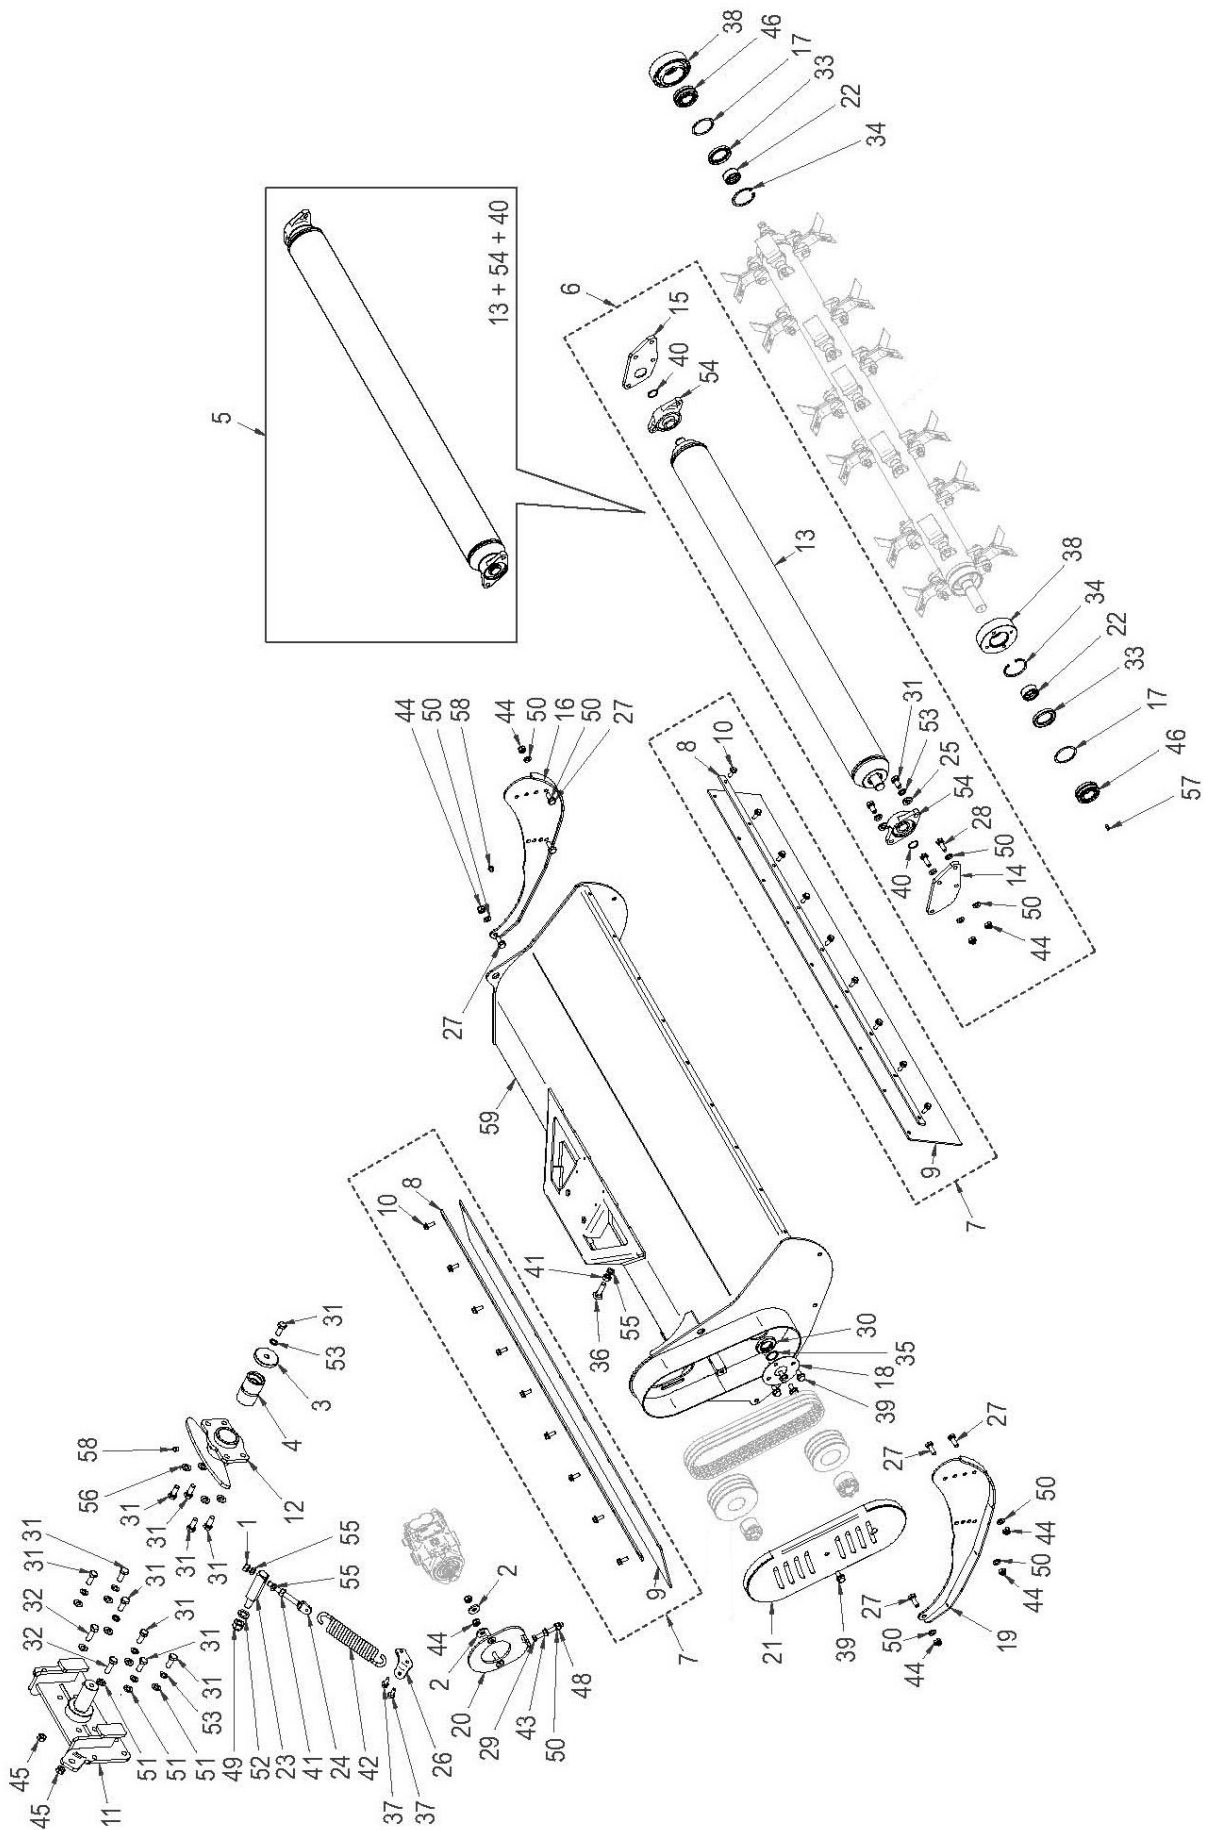

1.3M FLAILHEAD ASSEMBLY

ROBOCUT PURE FLAILHEAD

McCONEL

1.3M FLAILHEAD ASSEMBLY

McCONNEL

ROBOCUT PURE FLAILHEAD

REF.	QTY.	PART No.	DESCRIPTION
			1.3M FLAILHEAD (Robocut Pure)
1	1	4000751	LOCK NUT
2	2	4000040	WASHER
3	1	4000238	WASHER
4	1	4000237	BUSH
5	1	4000739	REAR ROLLER c/w BEARINGS
6	1	4000752	REAR ROLLER COMPLETE
7	2	4000702	FLAP KIT - <i>comprising of:</i>
8	2	4000188	CLAMP STRIP
9	2	4000189	RUBBER FLAP
10	18	4000380	FLANGED HEAD SCREW
11	1	4000192	HEAD PIVOT BRACKET
12	1	4000193	PIVOT JOINT
13	1	4000194	REAR ROLLER
14	1	4000195	ROLLER BRACKET RH
15	1	4000196	ROLLER BRACKET LH
16	1	4000197	SKID LH
17	2	4000198	WASHER
18	1	4000199	PLATE
19	1	4000200	SKID RH
20	1	4000201	MOTOR MOUNTING PLATE
21	1	4000202	BELT COVER
22	2	4000236	OIL SEAL GUIDE
23	1	4000205	SPRING TENSIONER FIXING
24	1	4000206	SPRING TENSIONER
25	4	4000753	WASHER
26	1	4000338	SPRING BRACKET
27	6	4000754	HEX HEAD SCREW
28	4	4000755	HEX HEAD SCREW
29	1	4000208	HEX HEAD SCREW
30	1	4000234	OIL SEAL
31	15	4000212	HEX HEAD SCREW
32	2	4000681	HEX HEAD SCREW
33	2	4000267	OIL SEAL
34	2	4000024	CIRCLIP
35	1	4000228	RETAINING RING
36	2	4000215	CUP HEAD BOLT
37	2	4000353	FLANGED HEAD SCREW
38	2	4000191	BEARING COLLAR
39	9	4000442	FLANGED HEAD SCREW
40	2	4000023	CIRCLIP
41	3	4000218	NUT
42	1	4000749	TENSIONING SPRING
43	1	4000220	FLANGED NUT
44	12	4000416	NUT