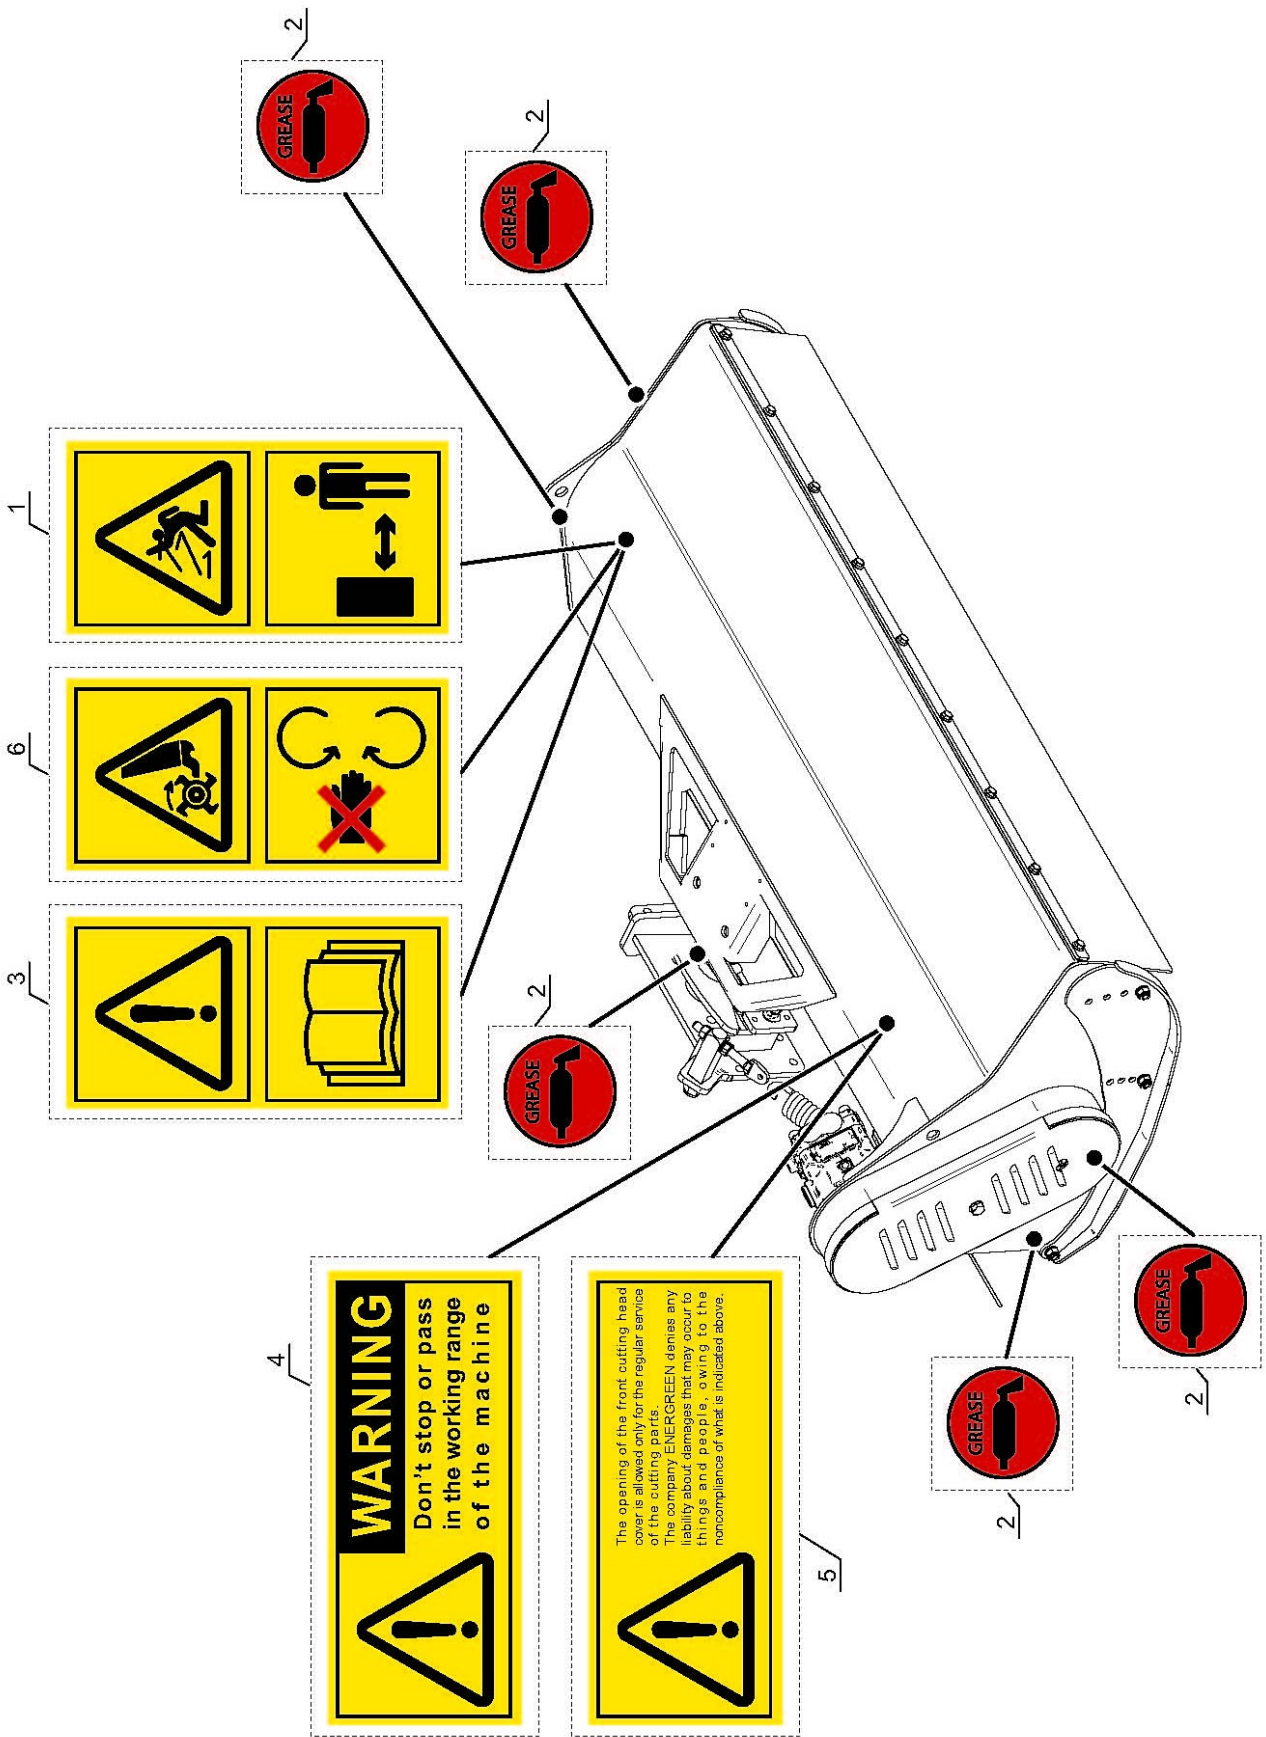

BELT DRIVE ASSEMBLY

ROBOCUT PURE FLAILHEAD

REF.	QTY.	PART No.	DESCRIPTION
			BELT DRIVE ASSEMBLY
1	1	4000531	TAPER LOCK
2	1	4000227	TAPER LOCK
3	1	4000231	PULLEY
4	1	4000232	PULLEY
5	3	4000233	DRIVE BELT

REF.	QTY.	PART No.	DESCRIPTION
			ROTORS & FLAILS OPTIONS
1	1	4000190	ROTOR (Y-FLAIL TYPE)
2	1	4000244	ROTOR (HAMMER FLAIL TYPE)
3	1	4000703	ROTOR c/w Y-FLAILS
4	1	4000704	ROTOR c/w HAMMER FLAILS
5	1	4000763	Y-FLAILS KIT
6	2	4000421	BUSH
7	2	4000764	Y-FLAIL
8	1	4000248	NUT
9	2	4000246	HEX HEAD SCREW
10	1	4000256	HAMMER FLAIL KIT
11	1	4000247	HEX HEAD SCREW
12	1	4000355	LOCK NUT
13	1	4000243	HAMMER FLAIL
14	2	4000245	BUSH

HYDRAULIC INSTALLATION

ROBOCUT PURE FLAILHEAD

McCONEL

REF.	QTY.	PART No.	DESCRIPTION
			HYDRAULIC INSTALLATION
1	1	4000229	MOTOR
2	1	4000716	MOTOR GASKET KIT
3	1	4000765	HYDRAULIC HOSE
4	1	4000766	HYDRAULIC HOSE
5	1	4000767	HYDRAULIC HOSE
6	3	7315797	CONNECTOR
7	1	4000667	QR COUPLING
8	3	4000748	CONNECTOR
9	1	4000137	PLUG
10	1	4000133	QR COUPLING
11	2	4000139	PLUG
12	1	4000136	QR COUPLING

DECAL KIT**McCONNEL**

ROBOCUT PURE FLAILHEAD

REF.	QTY.	PART No.	DESCRIPTION
			DECAL KIT
1	1	4000768	DECAL - THROWN OBJECT DANGER
2	5	4000769	GREASE POINT
3	1	4000770	SAFETY INSTRUCTIONS
4	1	4000771	WORK RANGE DANGER
5	1	4000772	OPENING DOOR
6	1	4000773	MOVING PARTS DANGER