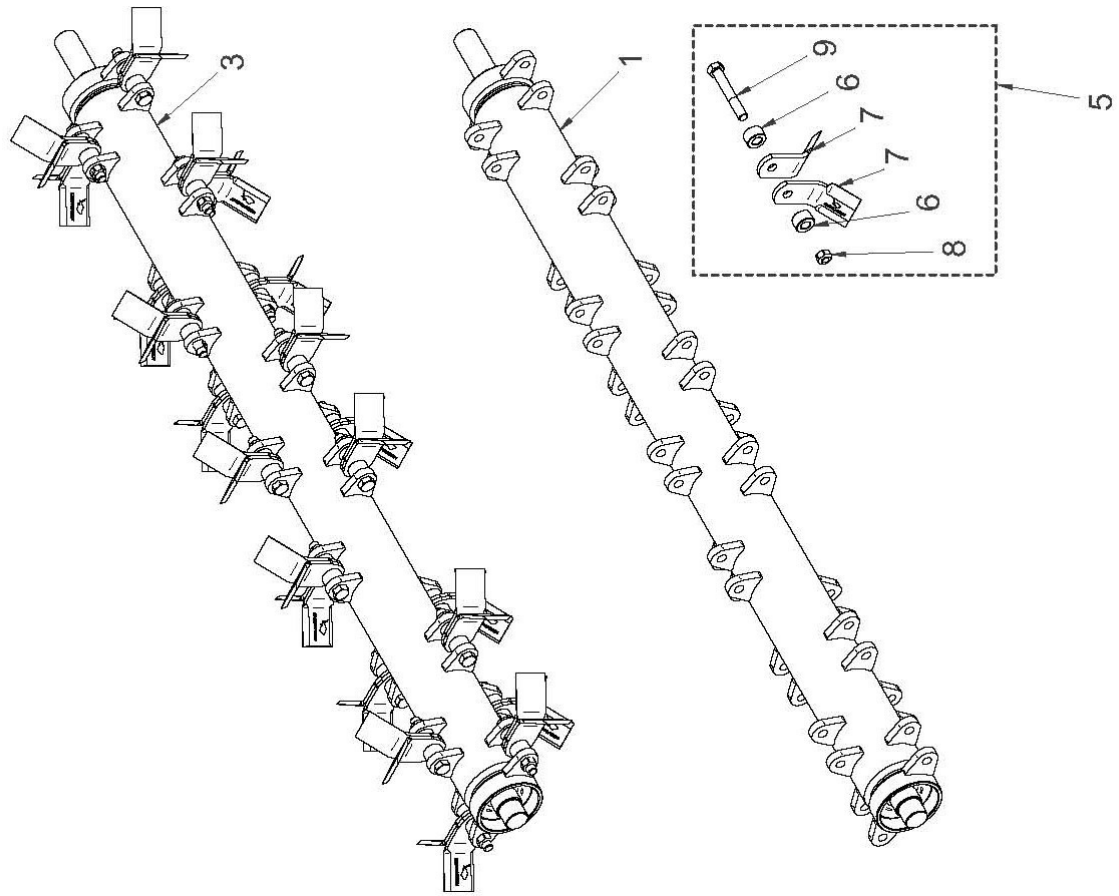

McCONNEL

ROBOCUT PURE FLAILHEAD

REF.	QTY.	PART No.	DESCRIPTION
			1.3M FLAILHEAD (Robocut Pure)
1	1	4000751	LOCK NUT
2	2	4000040	WASHER
3	1	4000238	WASHER
4	1	4000237	BUSH
5	1	4000739	REAR ROLLER c/w BEARINGS
6	1	4000752	REAR ROLLER COMPLETE
7	2	4000702	FLAP KIT - <i>comprising of:</i>
8	2	4000188	CLAMP STRIP
9	2	4000189	RUBBER FLAP
10	18	4000380	FLANGED HEAD SCREW
11	1	4000192	HEAD PIVOT BRACKET
12	1	4000193	PIVOT JOINT
13	1	4000194	REAR ROLLER
14	1	4000195	ROLLER BRACKET RH
15	1	4000196	ROLLER BRACKET LH
16	1	4000197	SKID LH
17	2	4000198	WASHER
18	1	4000199	PLATE
19	1	4000200	SKID RH
20	1	4000201	MOTOR MOUNTING PLATE
21	1	4000202	BELT COVER
22	2	4000236	OIL SEAL GUIDE
23	1	4000205	SPRING TENSIONER FIXING
24	1	4000206	SPRING TENSIONER
25	4	4000753	WASHER
26	1	4000338	SPRING BRACKET
27	6	4000754	HEX HEAD SCREW
28	4	4000755	HEX HEAD SCREW
29	1	4000208	HEX HEAD SCREW
30	1	4000234	OIL SEAL
31	15	4000212	HEX HEAD SCREW
32	2	4000681	HEX HEAD SCREW
33	2	4000267	OIL SEAL
34	2	4000024	CIRCLIP
35	1	4000228	RETAINING RING
36	2	4000215	CUP HEAD BOLT
37	2	4000353	FLANGED HEAD SCREW
38	2	4000191	BEARING COLLAR
39	9	4000442	FLANGED HEAD SCREW
40	2	4000023	CIRCLIP
41	3	4000218	NUT
42	1	4000749	TENSIONING SPRING
43	1	4000220	FLANGED NUT
44	12	4000416	NUT

1.3M FLAILHEAD ASSEMBLY

ROBOCUT PURE FLAILHEAD

McCONEL

1.3M FLAILHEAD ASSEMBLY**McCONNEL**

ROBOCUT PURE FLAILHEAD

REF.	QTY.	PART No.	DESCRIPTION
			1.3M FLAILHEAD (Robocut Pure)
45	2	4000077	NUT
46	2	4000226	BEARING
47	2	4000221	LOCK NUT
48	1	4000756	LOCK NUT
49	1	4000757	LOCK NUT
50	21	4000758	WASHER
51	8	4000759	WASHER
52	1	4000253	WASHER
53	11	4000760	WASHER
54	2	4000225	FLANGE BEARING
55	4	4000761	WASHER
56	4	4000357	WASHER
57	1	4000368	GREASER
58	2	4000224	GREASER
59	1	4000762	HEAD CASING

BELT DRIVE ASSEMBLY

ROBOCUT PURE FLAILHEAD

REF.	QTY.	PART No.	DESCRIPTION
			BELT DRIVE ASSEMBLY
1	1	4000531	TAPER LOCK
2	1	4000227	TAPER LOCK
3	1	4000231	PULLEY
4	1	4000232	PULLEY
5	3	4000233	DRIVE BELT