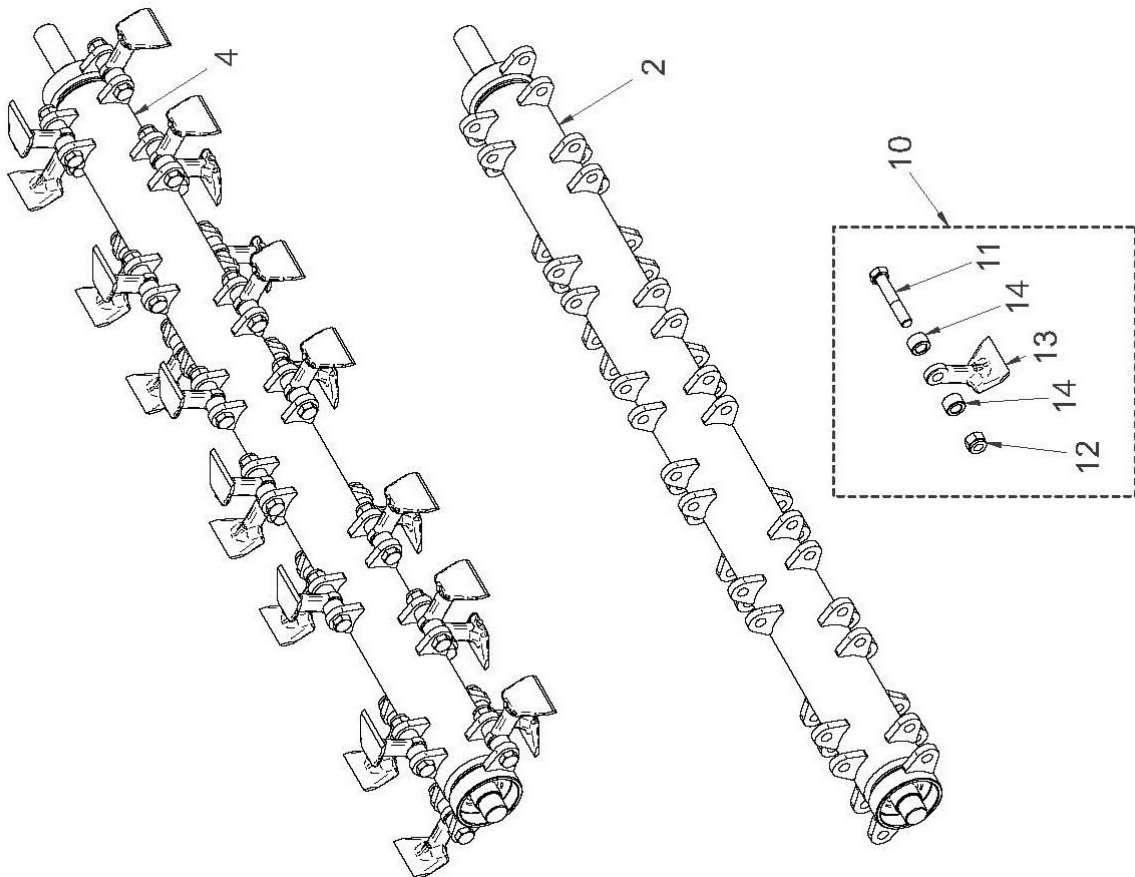

McCONNEL

ROBOCUT PURE FLAILHEAD

REF.	QTY.	PART No.	DESCRIPTION
			1.3M FLAILHEAD (Robocut Pure)
1	1	4000751	LOCK NUT
2	2	4000040	WASHER
3	1	4000238	WASHER
4	1	4000237	BUSH
5	1	4000739	REAR ROLLER c/w BEARINGS
6	1	4000752	REAR ROLLER COMPLETE
7	2	4000702	FLAP KIT - <i>comprising of:</i>
8	2	4000188	CLAMP STRIP
9	2	4000189	RUBBER FLAP
10	18	4000380	FLANGED HEAD SCREW
11	1	4000192	HEAD PIVOT BRACKET
12	1	4000193	PIVOT JOINT
13	1	4000194	REAR ROLLER
14	1	4000195	ROLLER BRACKET RH
15	1	4000196	ROLLER BRACKET LH
16	1	4000197	SKID LH
17	2	4000198	WASHER
18	1	4000199	PLATE
19	1	4000200	SKID RH
20	1	4000201	MOTOR MOUNTING PLATE
21	1	4000202	BELT COVER
22	2	4000236	OIL SEAL GUIDE
23	1	4000205	SPRING TENSIONER FIXING
24	1	4000206	SPRING TENSIONER
25	4	4000753	WASHER
26	1	4000338	SPRING BRACKET
27	6	4000754	HEX HEAD SCREW
28	4	4000755	HEX HEAD SCREW
29	1	4000208	HEX HEAD SCREW
30	1	4000234	OIL SEAL
31	15	4000212	HEX HEAD SCREW
32	2	4000681	HEX HEAD SCREW
33	2	4000267	OIL SEAL
34	2	4000024	CIRCLIP
35	1	4000228	RETAINING RING
36	2	4000215	CUP HEAD BOLT
37	2	4000353	FLANGED HEAD SCREW
38	2	4000191	BEARING COLLAR
39	9	4000442	FLANGED HEAD SCREW
40	2	4000023	CIRCLIP
41	3	4000218	NUT
42	1	4000749	TENSIONING SPRING
43	1	4000220	FLANGED NUT
44	12	4000416	NUT

1.3M FLAILHEAD ASSEMBLY

ROBOCUT PURE FLAILHEAD

McCONEL

1.3M FLAILHEAD ASSEMBLY**McCONNEL**

ROBOCUT PURE FLAILHEAD

REF.	QTY.	PART No.	DESCRIPTION
			1.3M FLAILHEAD (Robocut Pure)
45	2	4000077	NUT
46	2	4000226	BEARING
47	2	4000221	LOCK NUT
48	1	4000756	LOCK NUT
49	1	4000757	LOCK NUT
50	21	4000758	WASHER
51	8	4000759	WASHER
52	1	4000253	WASHER
53	11	4000760	WASHER
54	2	4000225	FLANGE BEARING
55	4	4000761	WASHER
56	4	4000357	WASHER
57	1	4000368	GREASER
58	2	4000224	GREASER
59	1	4000762	HEAD CASING

BELT DRIVE ASSEMBLY

ROBOCUT PURE FLAILHEAD

REF.	QTY.	PART No.	DESCRIPTION
			BELT DRIVE ASSEMBLY
1	1	4000531	TAPER LOCK
2	1	4000227	TAPER LOCK
3	1	4000231	PULLEY
4	1	4000232	PULLEY
5	3	4000233	DRIVE BELT