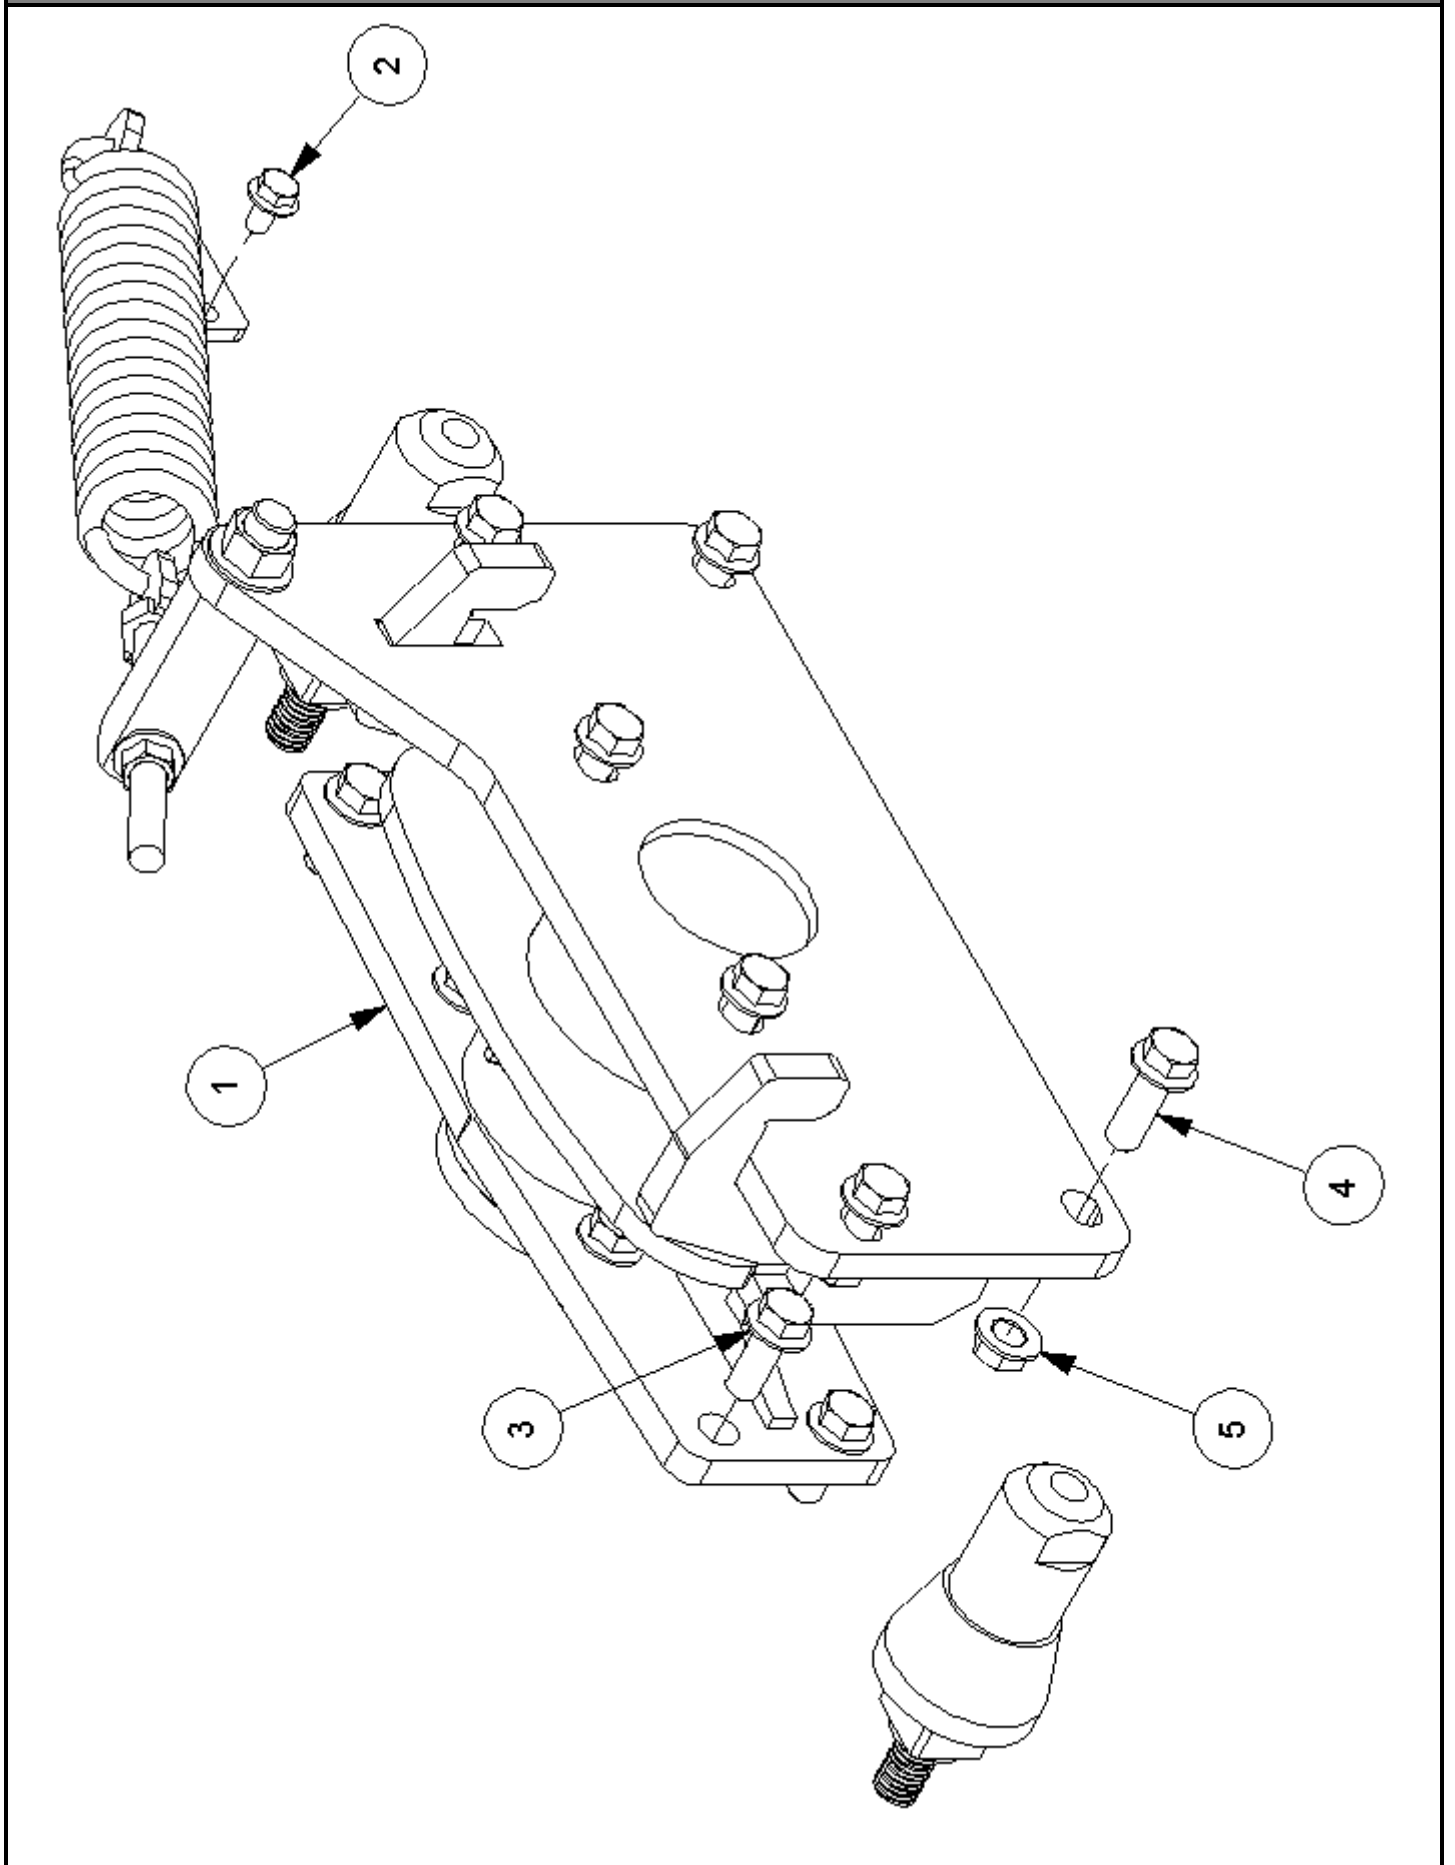

4007199 A - PIVOT ASSEMBLY MODULE

4007199 A - PIVOT ASSEMBLY MODULE

Ref	Part No	Description	Qty
1	4007008	PIVOT ASSEMBLY GRASSHEAD	1
2	94440814	BOLT	2
3	94441230	BOLT	8
4	94441235	BOLT	6
5	9100906	NUT	6