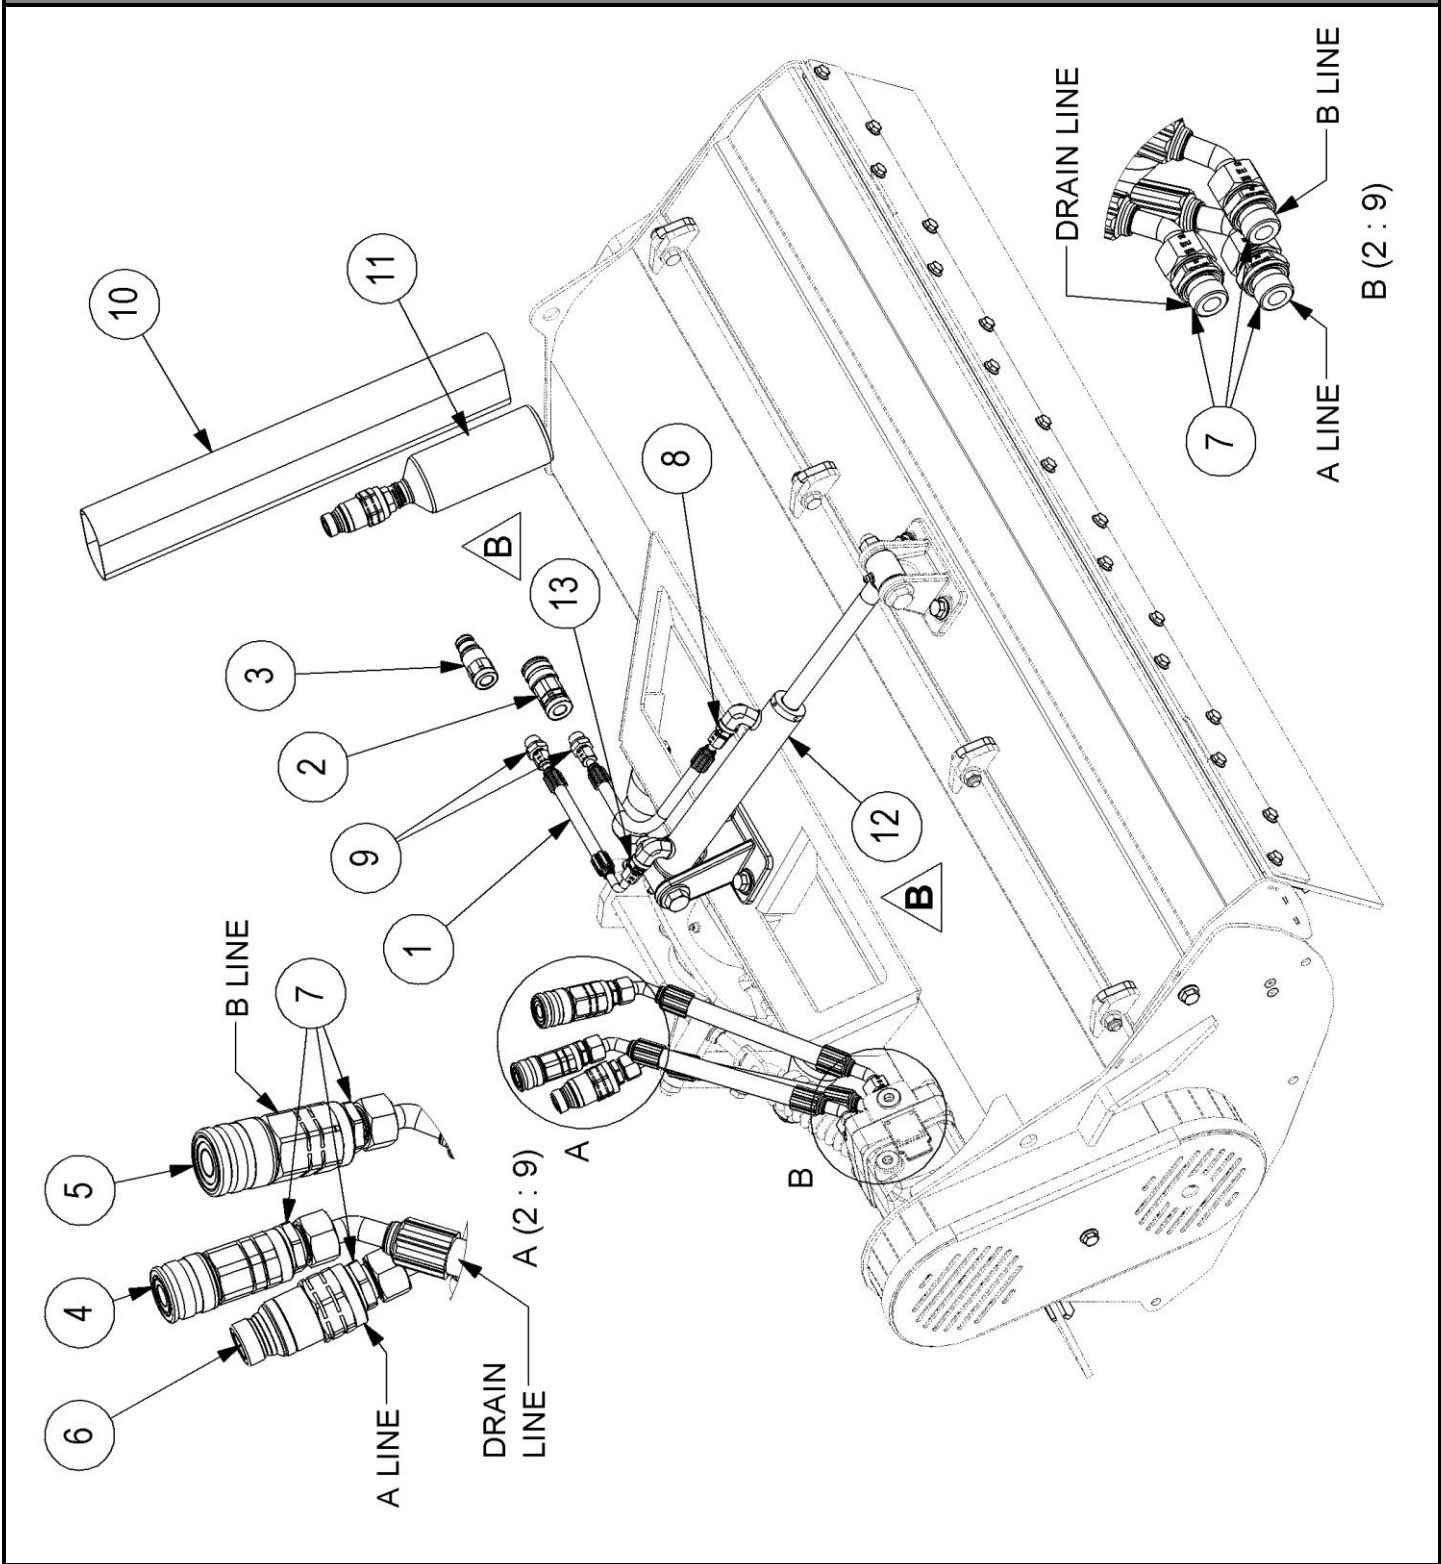

4007161 B - GRASSHEAD 56HP HOSE MODULE

4007161 B - GRASSHEAD 56HP HOSE MODULE

Ref	Part No	Description	Qty
1	4007084	1.3-1.9M GRASSHD 56HP HOSE KIT	1
2	4008011	FEMALE COUPLING	1
3	4008012	MALE COUPLING	1
4	4008013	FEMALE COUPLING	1
5	4008065	FEMALE COUPLING	1
6	4008066	MALE COUPLING	1
7	G3812674	ADAPTOR	6
8	8581374	ADAPTOR	1
9	8581369	ADAPTOR	2
10	22590.10	SLEEVE	1
11	4007162	EXPANSION VESSEL	1
12	4500186	GRASSHEAD HYD. RAM ASSEMBLY	1
4500186 - GRASSHEAD HYD. RAM ASSEMBLY			
Ref	Part No	Description	Qty
2	0901121	GREASER	2
3	4500186AP	FRONT HOOD HYD.RAM	1
13	8581795	ADAPTOR CW RESTRICTOR	1