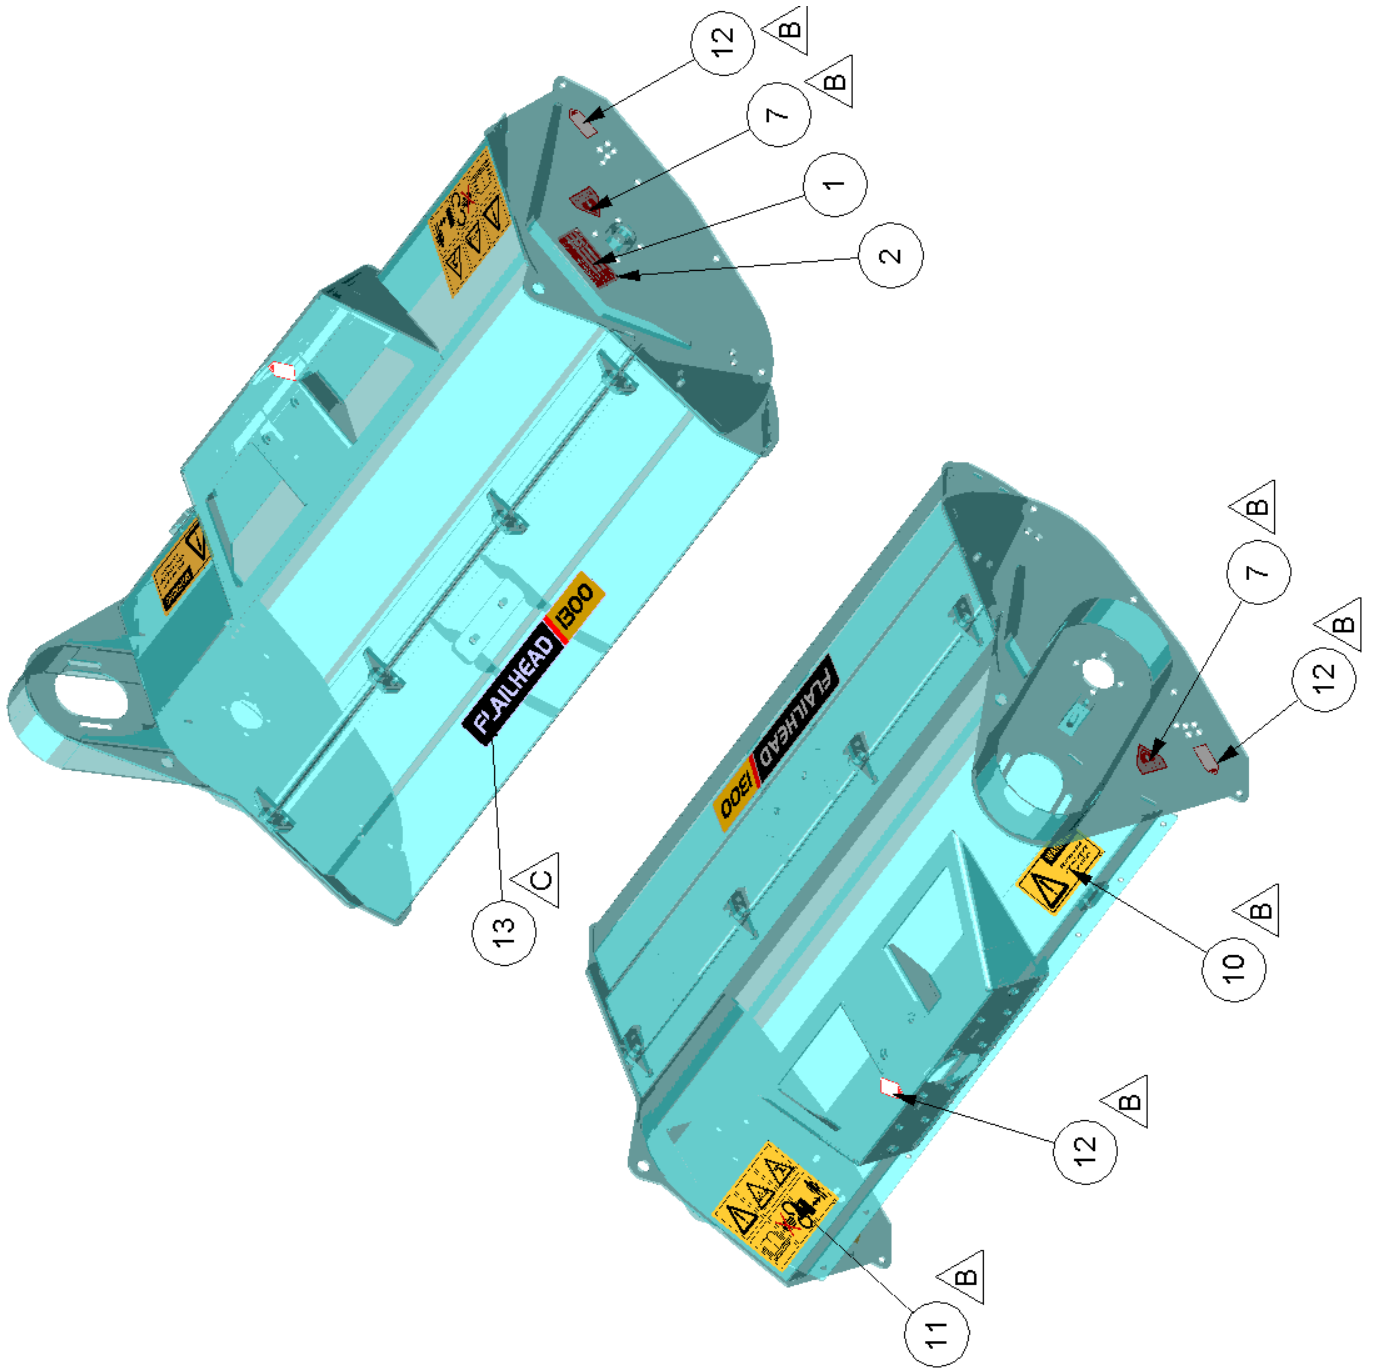

REPEAT OF DETAIL A
EXCLUDING HANDED BRACKET

4007009 B - ROLLER ASSEMBLY 1300 GRASSHEAD

Ref	Part No	Description	Qty
1	4500194	1300 ROLLER GRASSHEAD	1
2	4500225	BEARING	2
3	4500195	ROLLER BRACKET RIGHT HAND	1
4	4500196	ROLLER BRACKET LEFT HAND	1
5	0401225	CIRCLIP	2
9	94441020	BOLT	4
10	94441030	BOLT	4
11	9100905	NUT	4