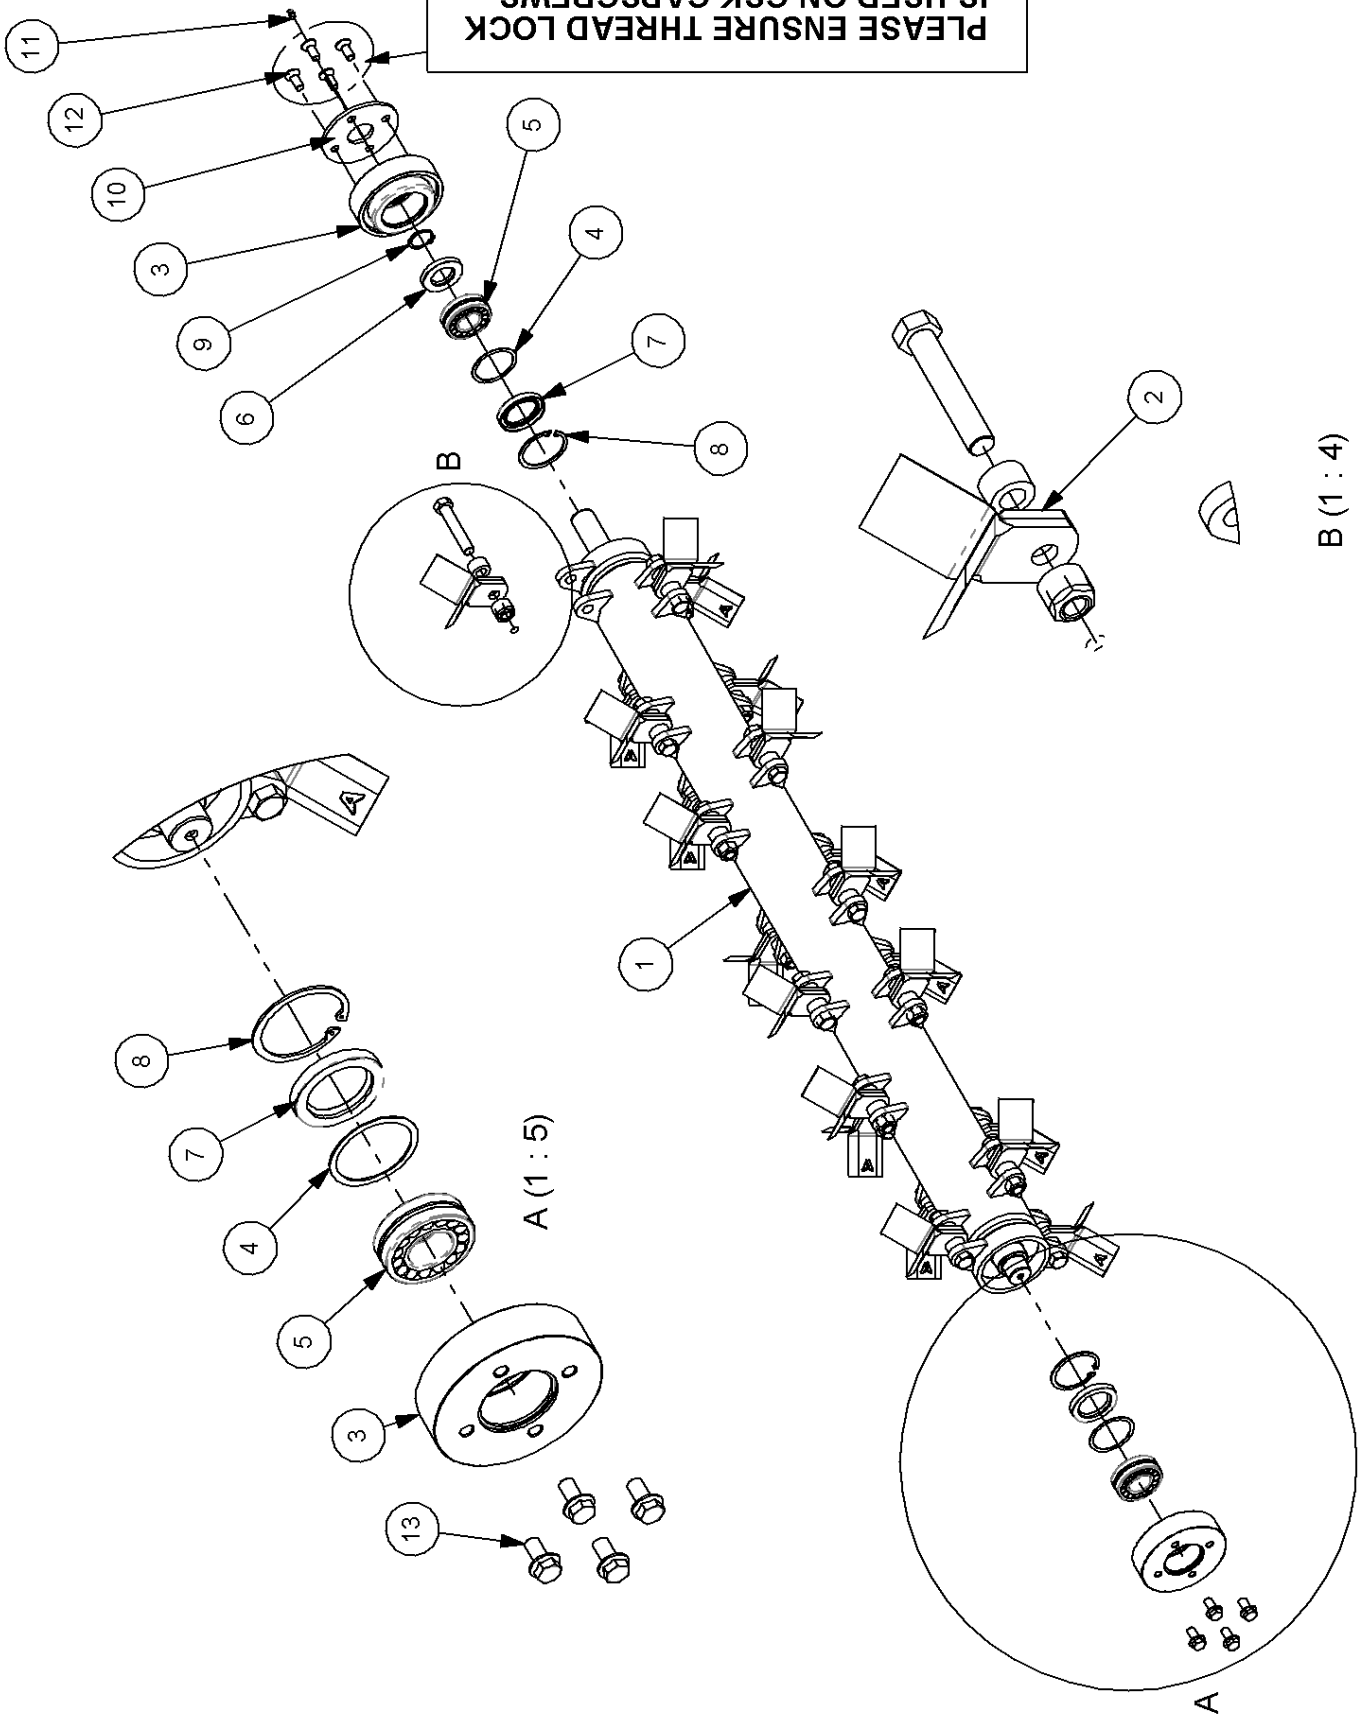

REPEAT OF DETAIL A
EXCLUDING HANDED BRACKET

4007009 B - ROLLER ASSEMBLY 1300 GRASSHEAD

Ref	Part No	Description	Qty
1	4500194	1300 ROLLER GRASSHEAD	1
2	4500225	BEARING	2
3	4500195	ROLLER BRACKET RIGHT HAND	1
4	4500196	ROLLER BRACKET LEFT HAND	1
5	0401225	CIRCLIP	2
9	94441020	BOLT	4
10	94441030	BOLT	4
11	9100905	NUT	4

4007056 C - POWER TRANSMISSION GRASSHEAD

4007056 C - POWER TRANSMISSION GRASSHEAD

Ref	Part No	Description	Qty
2	4500229	FLAIL MOTOR	1
3	4500531	TAPER LOCK	1
4	4500233	BELT	1
6	4007004	MOTOR MOUNTING	1
10	4500227	TAPER LOCK	1
12	9313205	SETSCREW	1
13	4007147	PULLEY	1
14	4007148	PULLEY	1
15	9100905	NUT	4

4007151 - 1.3 M GRASS Y FLAIL ROTOR

PLEASE ENSURE THREAD LOCK IS USED ON CSK CAPSCREWS

B (1 : 4)

4007151 - 1.3 M GRASS Y FLAIL ROTOR

Ref	Part No	Description	Qty
1	4007156	1.3 M GRASS ROTOR	1
2	4007152	Y FLAIL SET	22
3	4500191	BEARING SUPPORT HOUSING	2
4	4500198	SHIM 52X61.3X1.00	2
5	4500226	BEARING	2
6	4500234	SEAL	1
7	4500235	SEAL	2
8	0411262	CIRCLIP	2
9	0401230	CIRCLIP	1
10	4007007.01	PLATE	1
11	0901161	GREASER	1
12	9353055	CSK SCREW	4
13	94441020	BOLT	4