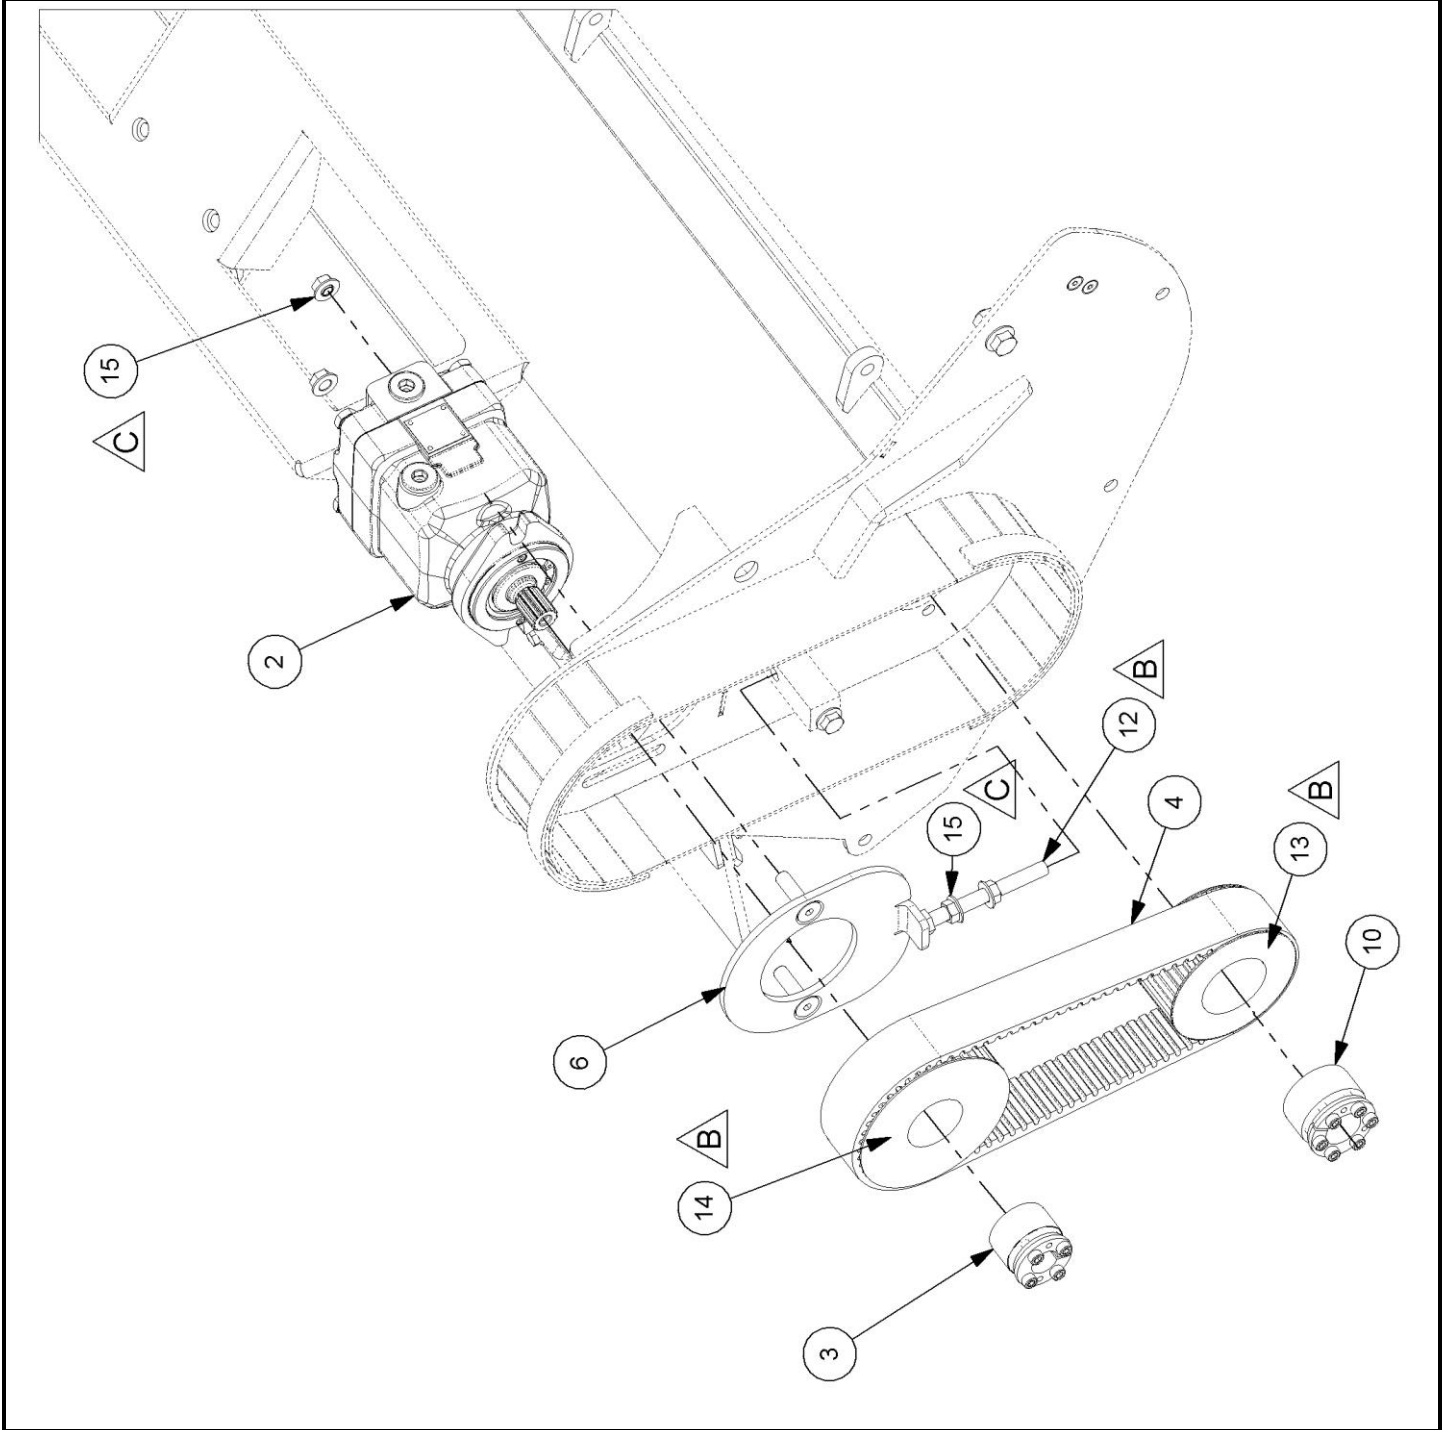

4007056 C - POWER TRANSMISSION GRASSHEAD

4007056 C - POWER TRANSMISSION GRASSHEAD

Ref	Part No	Description	Qty
2	4500229	FLAIL MOTOR	1
3	4500531	TAPER LOCK	1
4	4500233	BELT	1
6	4007004	MOTOR MOUNTING	1
10	4500227	TAPER LOCK	1
12	9313205	SETSCREW	1
13	4007147	PULLEY	1
14	4007148	PULLEY	1
15	9100905	NUT	4