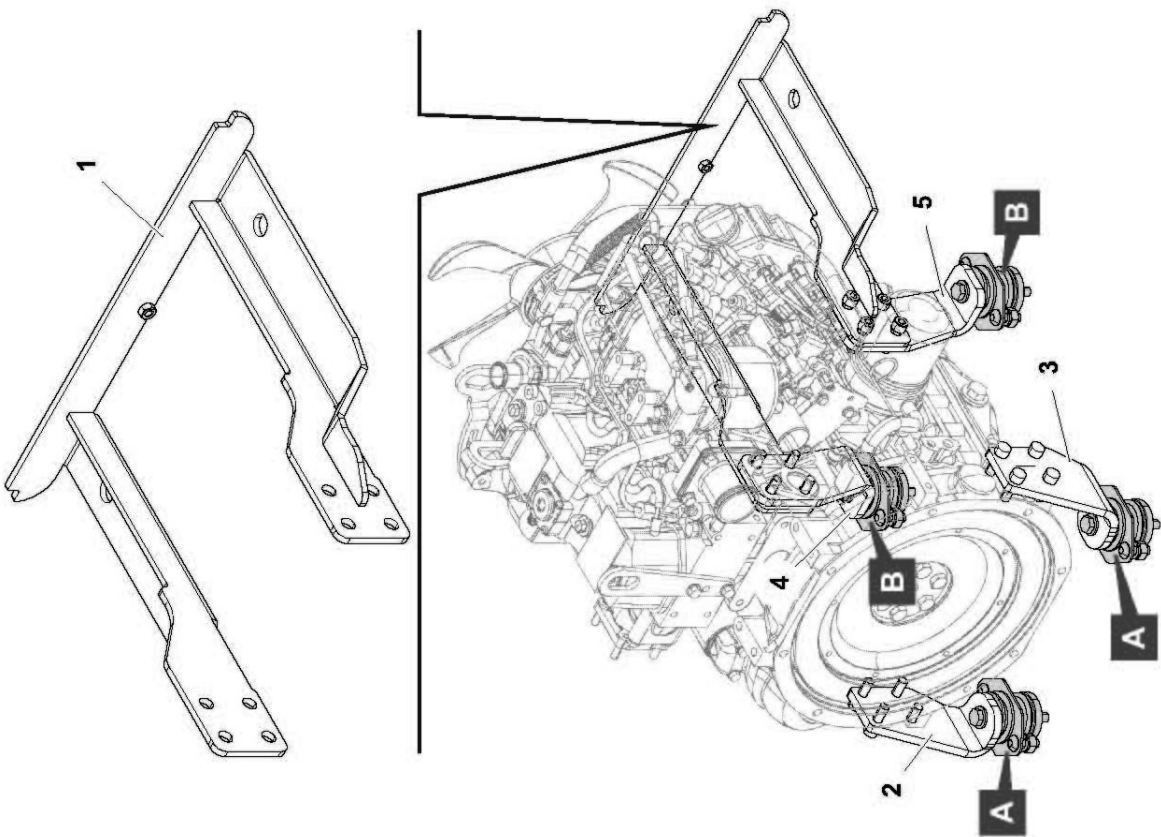

# McCONEL

**TOOL MOUNTING MODULE****McCONNEL**

Module(s): 4003705

<b>REF.</b>	<b>QTY.</b>	<b>PART No.</b>	<b>DESCRIPTION</b>
		<b>4003705</b>	<b>TOOL MOUNTING MODULE</b>
1	4	4003040	PIN & LOCK PIN
2	1	4003041	TOOL MOUNTING - REAR
3	2	9213228	BOLT
4	8	4000370	WASHER
5	4	7316011	LOCKNUT
6	2	4003043	BOLT
7	1	4003044	HYDRAULIC RAM
8	1	4003045	PARALLEL LEVER
9	2	4000368	GREASER
10	1	4003042	TOOL MOUNTING - FRONT