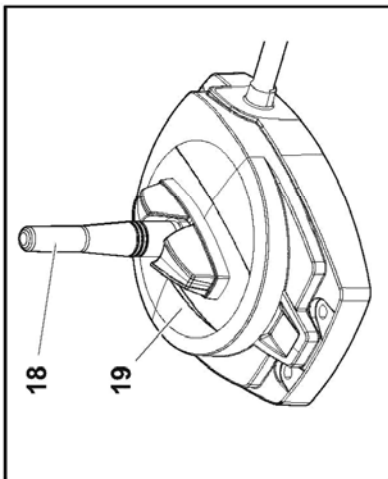

REMOTE CONTROL MODULE

Module(s): 4003717

McCONNEL

REMOTE CONTROL MODULE

McCONNEL

Module(s): 4003717

REF.	QTY.	PART No.	DESCRIPTION
		4003717	REMOTE CONTROL MODULE
1	1	4003119	JOYSTICK (SINGLE AXIS)
2	1	4003120	COVER
3	1	4003121	CONTROL PANEL DECAL KIT
4	1	4003122	JOYSTICK (TWIN AXIS)
5	1	4003123	CONTROL BOX PROTECTION RAIL
6	1	4003124	SWITCH (3-POSITION)
7	1	4003125	SWITCH (MOMENTARY 3-POSITION)
8	1	4003126	SWITCH COVER
9	1	4003127	POWER/EMERGENCY STOP BUTTON
10	1	4003128	POTENTIOMETER SWITCH
11	1	4003129	BUTTON C/W COVER
12	1	4003130	BUTTON COVER
13	1	4003131	CONTROL UNIT BASE COVER
14	1	4003132	CONTROL UNIT COVER PANEL
15	1	4003133	BELT HOOK
16	1	4003134	CIRCUIT BOARD
17	1	4003135	RADIO TRANSMITTER MODULE CARD
18	1	4003136	ANTENNA
19	1	4003137	REMOTE CONTROL SYSTEM
20	1	4003138	BATTERY QUICK CHARGER
21	1	4003139	BATTERY
22	1	4003140	WAIST BELT