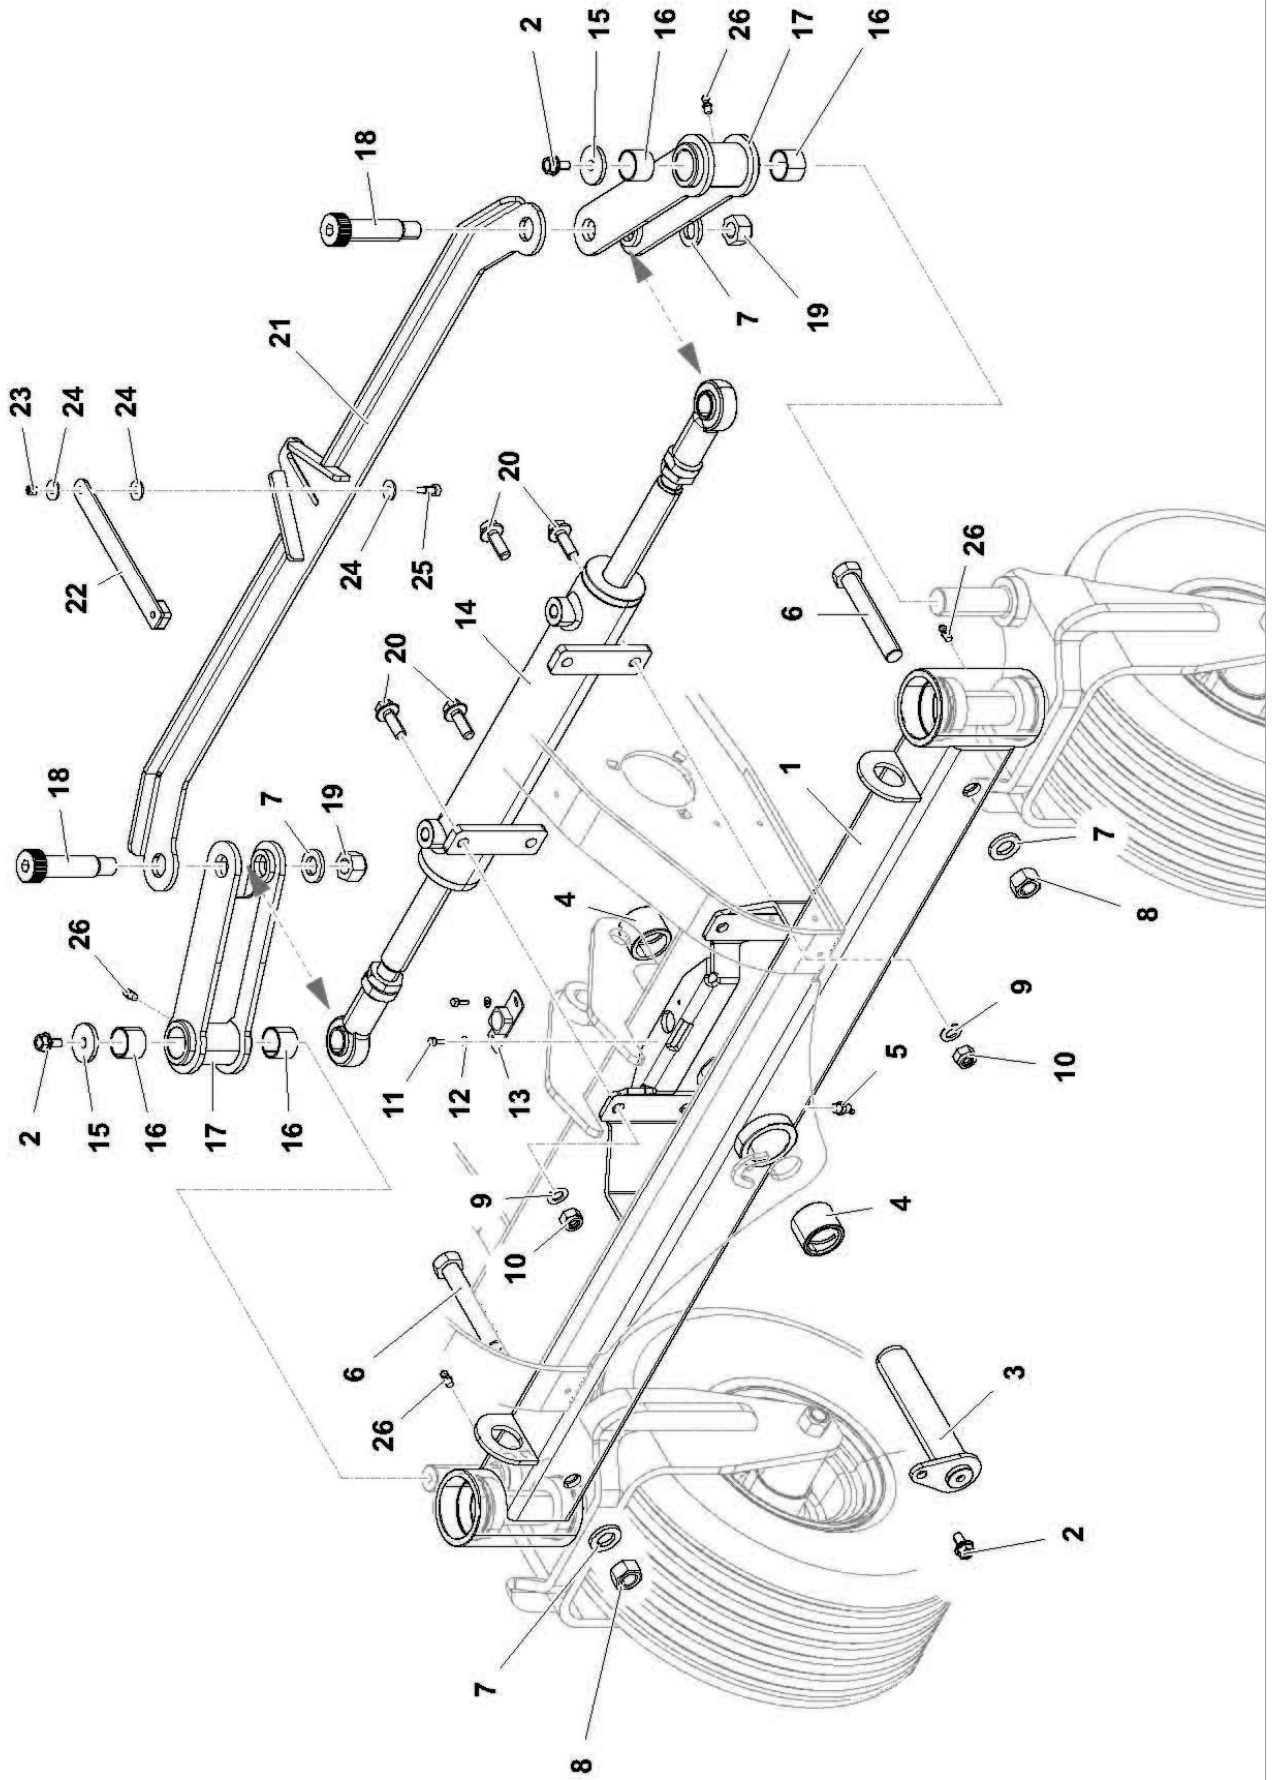

STEERING MODULE

Module(s): 4003703

McCONEL

STEERING MODULE

McCONNEL

Module(s): 4003703

REF.	QTY.	PART No.	DESCRIPTION
		4003703	STEERING MODULE
1	1	4003017	FRONT AXLE
2	3	4000353	FLANGED HEAD SCREW
3	1	4003018	PIN
4	2	7315641	BUSH
5	1	4000020	GREASER
6	2	9213207	BOLT
7	4	4000222	WASHER
8	2	4000787	NUT
9	4	4000758	WASHER
10	4	4000756	LOCKNUT
11	2	4000840	CYLINDRIC HEAD SCREW
12	2	4000798	WASHER
13	1	4003019	STEERING ANGLE SENSOR
14	1	4003020	HYDRAULIC RAM
15	2	4003021	WASHER
16	4	4003022	BUSH
17	2	4003023	STEERING ARM
18	2	4003024	STEERING PIN
19	2	4001191	LOCKNUT
20	4	7315894	FLANGED HEAD SCREW
21	1	4003025	STEERING BAR
22	1	4003026	ANGLE SENSOR LEVER
23	1	4001229	LOCKNUT
24	3	4000321	WASHER
25	1	4003027	SHANK BOLT
26	4	4000368	GREASER