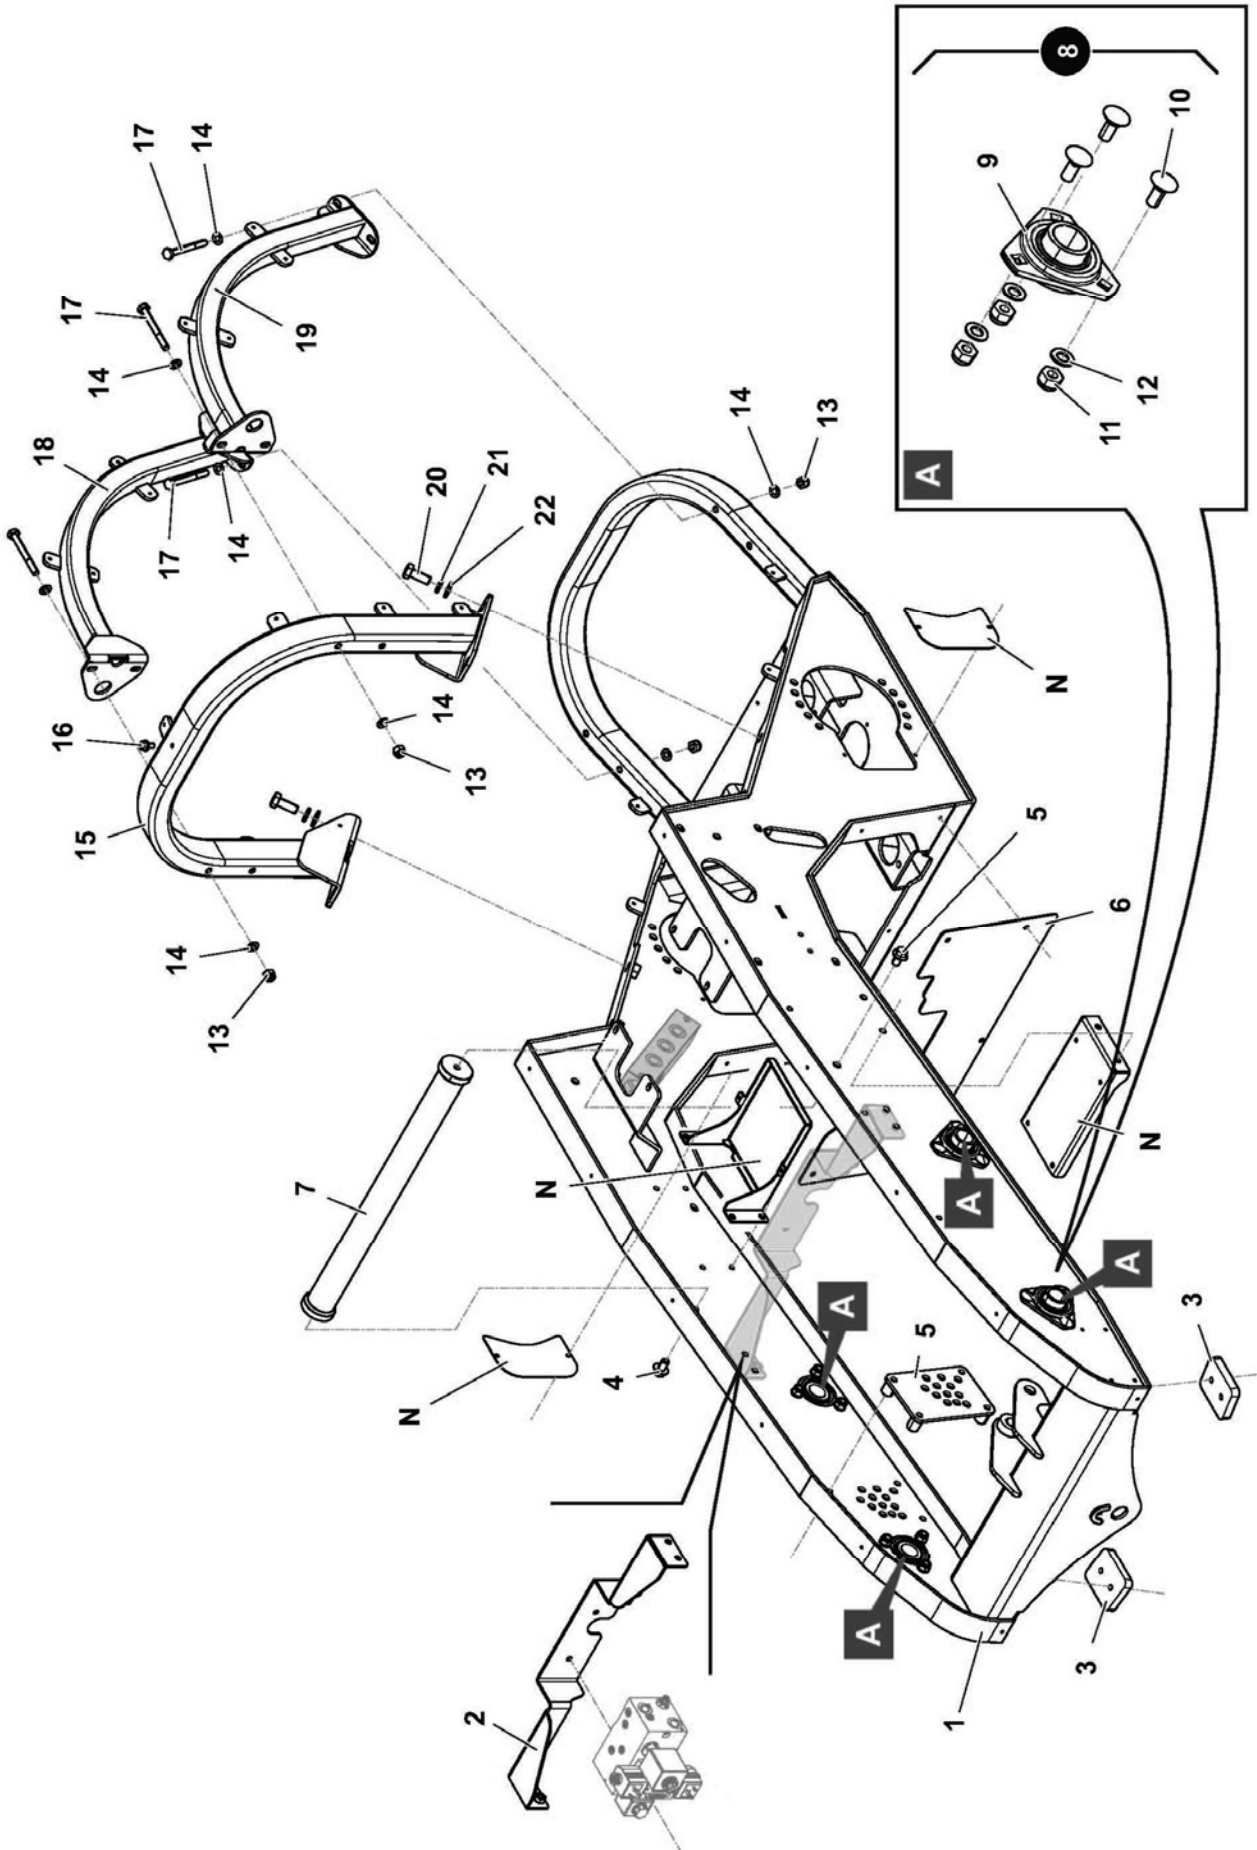

CHASSIS MODULE

Module(s): 4003701

McCONEL

CHASSIS MODULE

McCONNEL

Module(s): 4003701

REF.	QTY.	PART No.	DESCRIPTION
		4003701	CHASSIS MODULE
1	1	4003001	CHASSIS
2	1	4003002	VALVE BRACKET
3	2	4000671	SLIDING BLOCK
4	2	4003003	FLANGED BOLT
5	1	4003004	HEIGHT PLATE
6	1	4003005	COVER PLATE
7	1	4003006	SPACER TUBE
8	4	4003007	BEARING ASSEMBLY <i>comprising of;</i>
9	1	4003008	BEARING
10	3	4003009	SETSCREW
11	3	4000756	LOCKNUT
12	3	4000758	WASHER
13	8	4000756	LOCKNUT
14	16	4000758	WASHER
15	1	4003010	ROLL BAR
16	1	4000353	FLANGED HEAD SCREW
17	8	9213186	BOLT
18	1	4003011	LATERAL ROLL BAR - RIGHT
19	1	4003012	LATERAL ROLL BAR - LEFT
20	4	9313148	SETSCREW
21	4	05.282.08	SPRING WASHER
22	4	4000790	FLAT WASHER