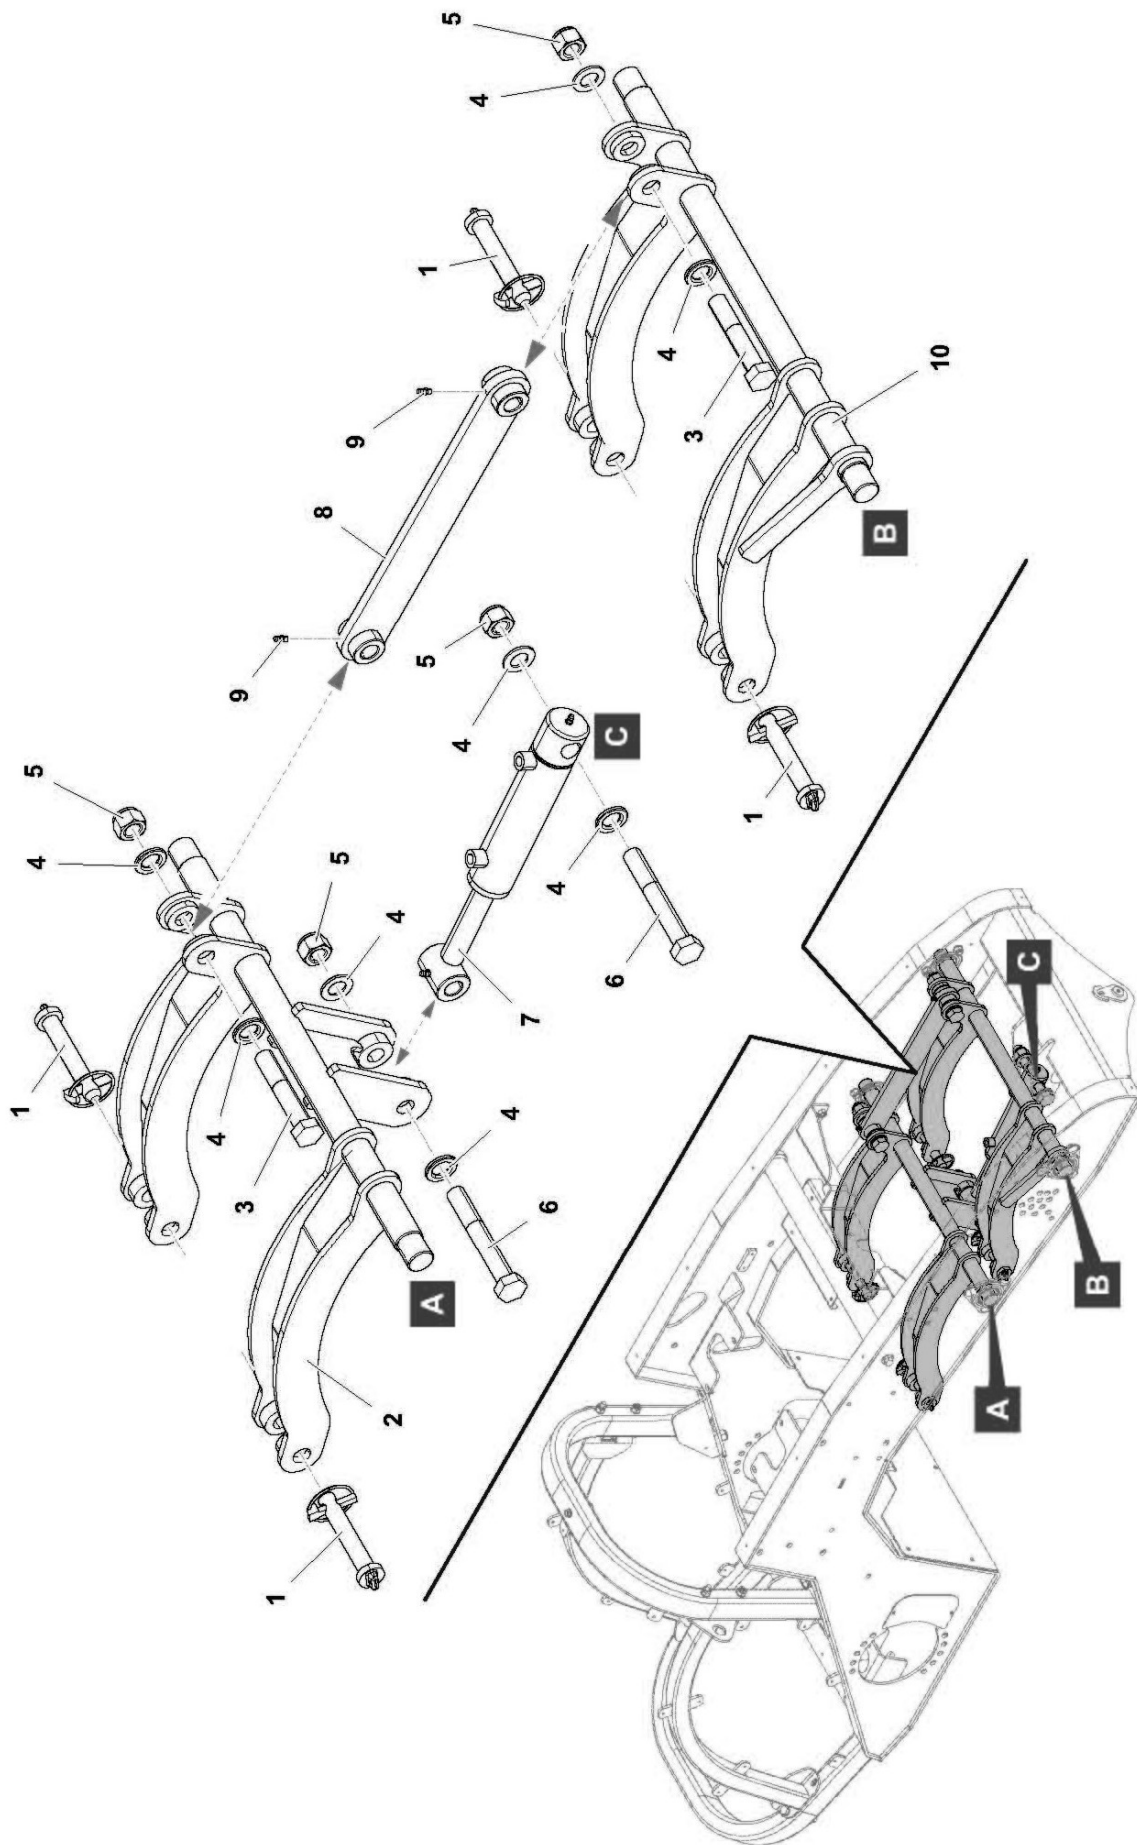

TOOL MOUNTING MODULE

Module(s): 4003705

McCONEL

TOOL MOUNTING MODULE

McCONNEL

Module(s): 4003705

REF.	QTY.	PART No.	DESCRIPTION
		4003705	TOOL MOUNTING MODULE
1	4	4003040	PIN & LOCK PIN
2	1	4003041	TOOL MOUNTING - REAR
3	2	9213228	BOLT
4	8	4000370	WASHER
5	4	7316011	LOCKNUT
6	2	4003043	BOLT
7	1	4003044	HYDRAULIC RAM
8	1	4003045	PARALLEL LEVER
9	2	4000368	GREASER
10	1	4003042	TOOL MOUNTING - FRONT