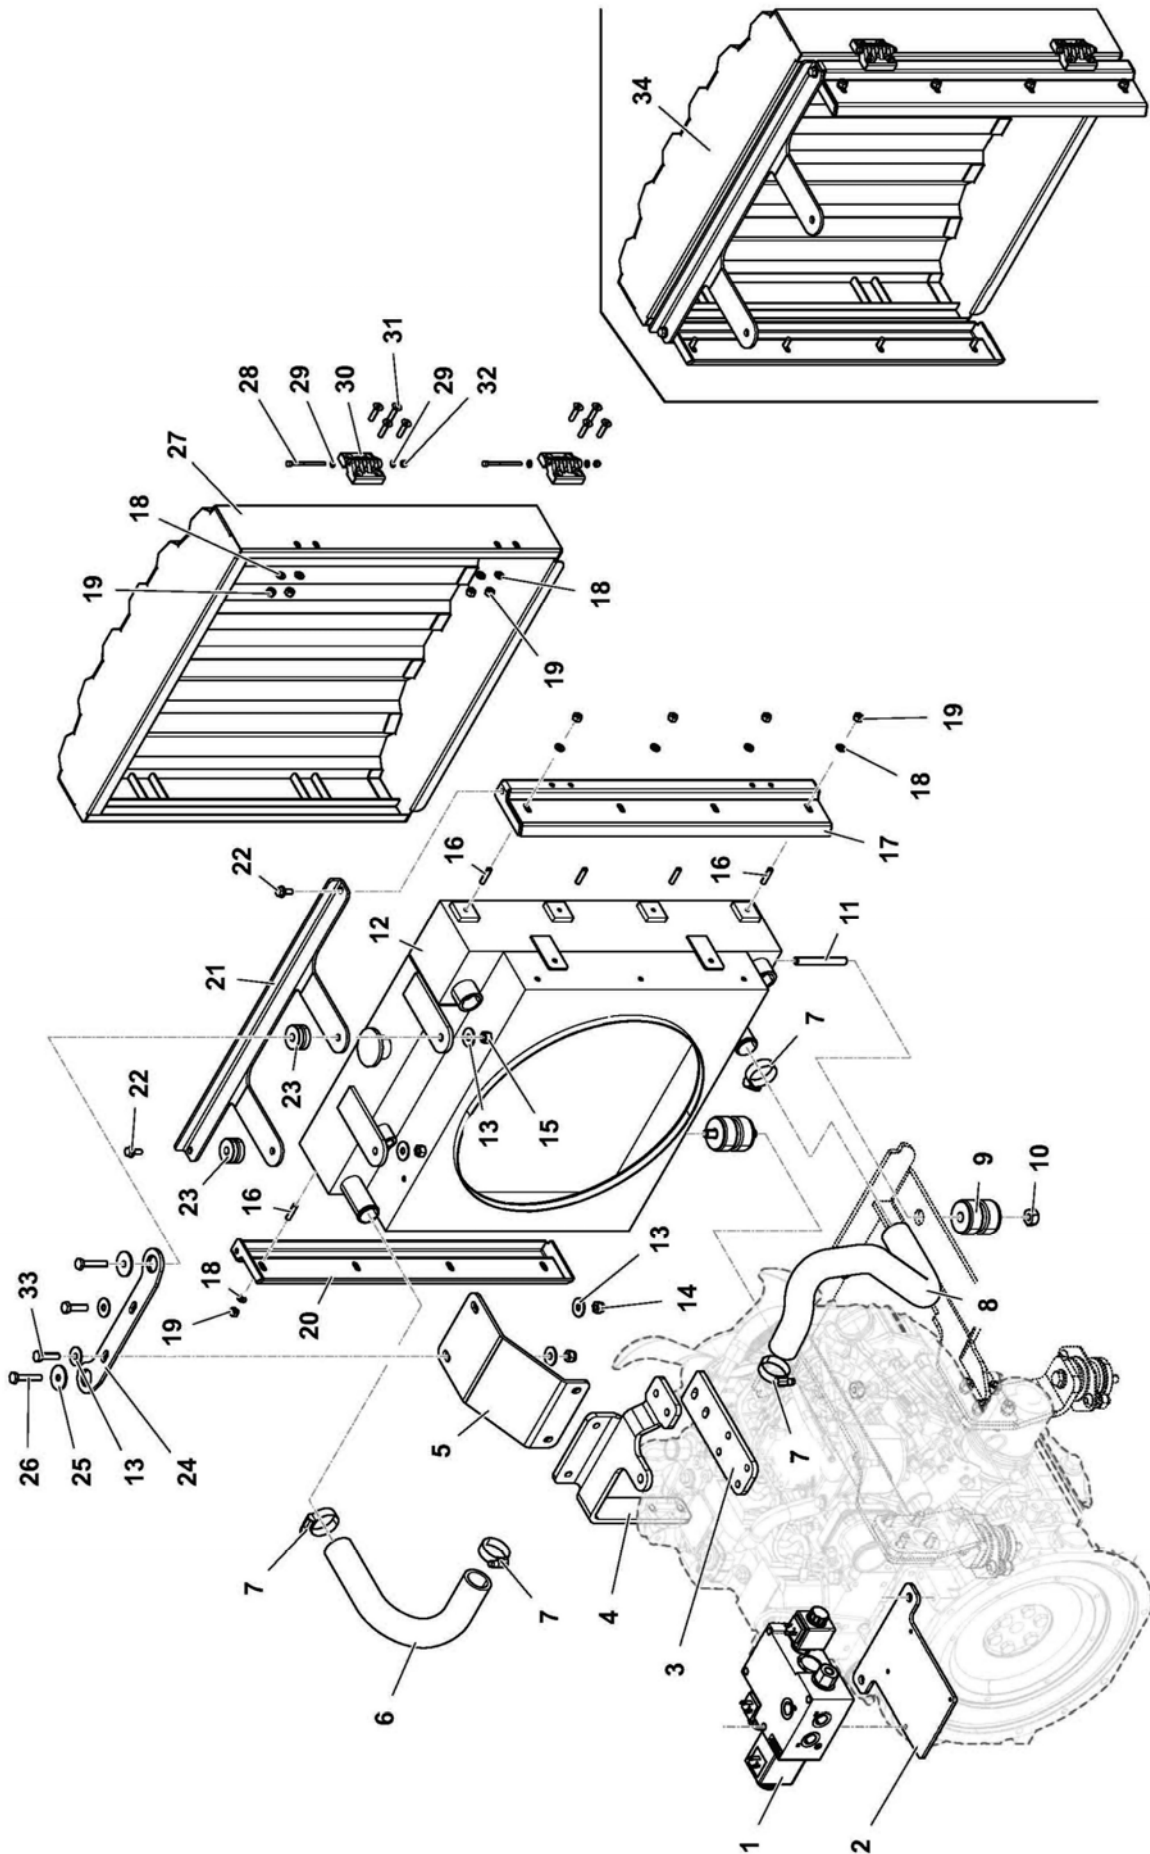

RADIATOR MODULE

Module(s): 4003709

McCONEL

RADIATOR MODULE

McCONNEL

Module(s): 4003709

REF.	QTY.	PART No.	DESCRIPTION
		4003709	RADIATOR MODULE
1	1	4003063	VALVE
2	1	4003064	VALVE BRACKET
3	1	4003065	MOUNTING BRACKET
4	1	4003066	MOUNTING BRACKET
5	1	4003067	RADIATOR MOUNTING BRACKET
6	1	4000393	RADIATOR WATER HOSE - RIGHT
7	4	4003068	HOSE CLIP
8	1	4000392	RADIATOR WATER HOSE - LEFT
9	2	4000083	ANTI-VIBRATION MOUNTING
10	2	4000416	AUTOGRIP NUT
11	2	4000068	HEADLESS SCREW
12	1	4003069	RADIATOR
13	6	4000385	WASHER
14	2	4000808	LOCKNUT
15	2	4000381	AUTOGRIP NUT
16	8	4000176	SCREW
17	1	4000169	RADIATOR SUPPORT - LEFT
18	12	4000789	WASHER
19	12	4000075	AUTOGRIP NUT
20	1	4000170	RADIATOR SUPPORT - RIGHT
21	1	4000171	RADIATOR SUPPORT
22	2	4000316	FLANGED HEAD SCREW
23	2	4000412	SILENCING WASHER
24	1	4001231	RADIATOR FIXING
25	2	4000080	WASHER
26	2	4000870	HEX HEAD SCREW
27	1	4000797	RADIATOR BONNET
28	2	4000377	CYLINDRIC HEAD SCREW
29	4	4000798	WASHER
30	2	4000383	HINGE
31	8	4000378	COUNTERSUNK HEAD SCREW
32	2	4000799	LOCKNUT
33	2	4000806	HEX HEAD SCREW
34	1	4003070	RADIATOR BONNET ASSEMBLY