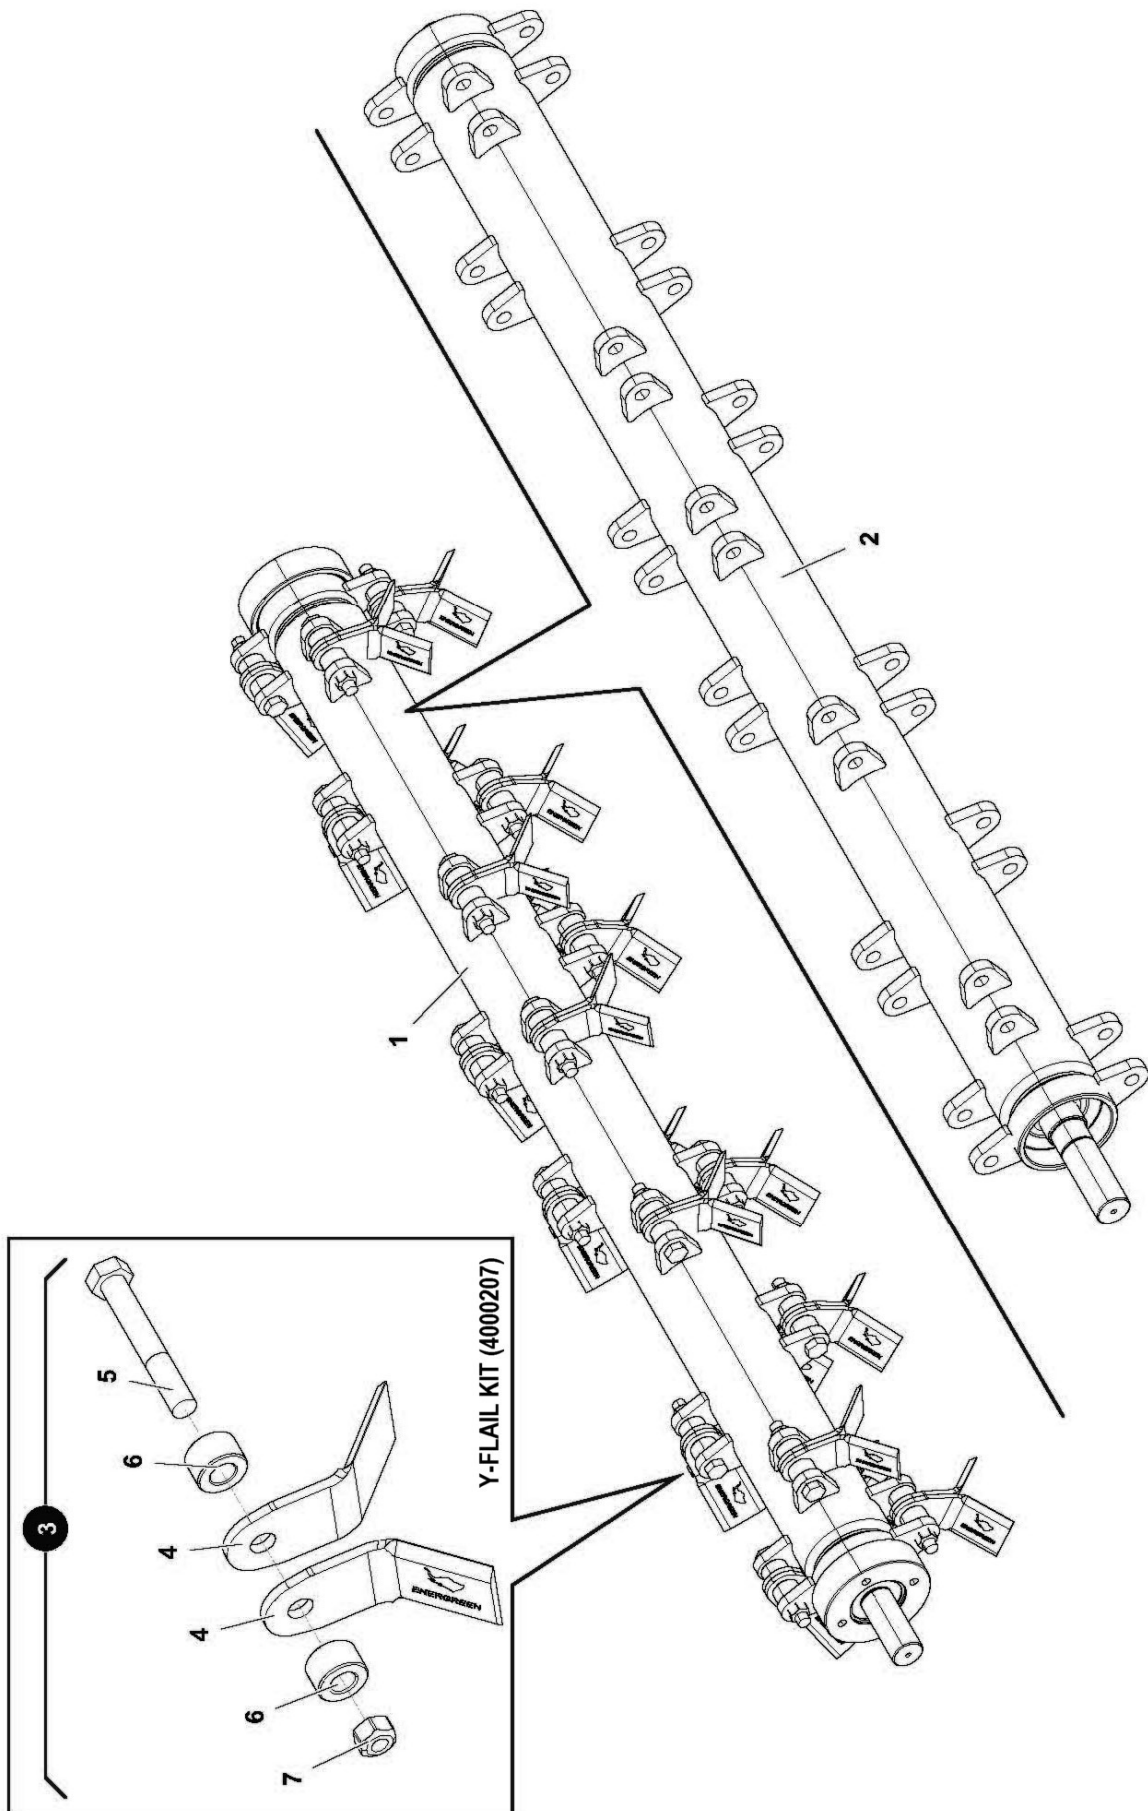

FLAIL MOWER ROTOR MODULE

Module(s): 4003720

McCONEL

FLAIL MOWER ROTOR MODULE

Module(s): 4003720

REF.	QTY.	PART No.	DESCRIPTION
		4003720	ROTOR MODULE
1	1	4003147	ROTOR c/w FLAILS
2	1	4000190	ROTOR
3	22	4000207	Y-FLAIL KIT <i>comprising of:</i>
4	2	4000239	Y-FLAIL
5	2	4000240	BUSH
6	1	4000246	BOLT
7	1	4000248	LOCKNUT