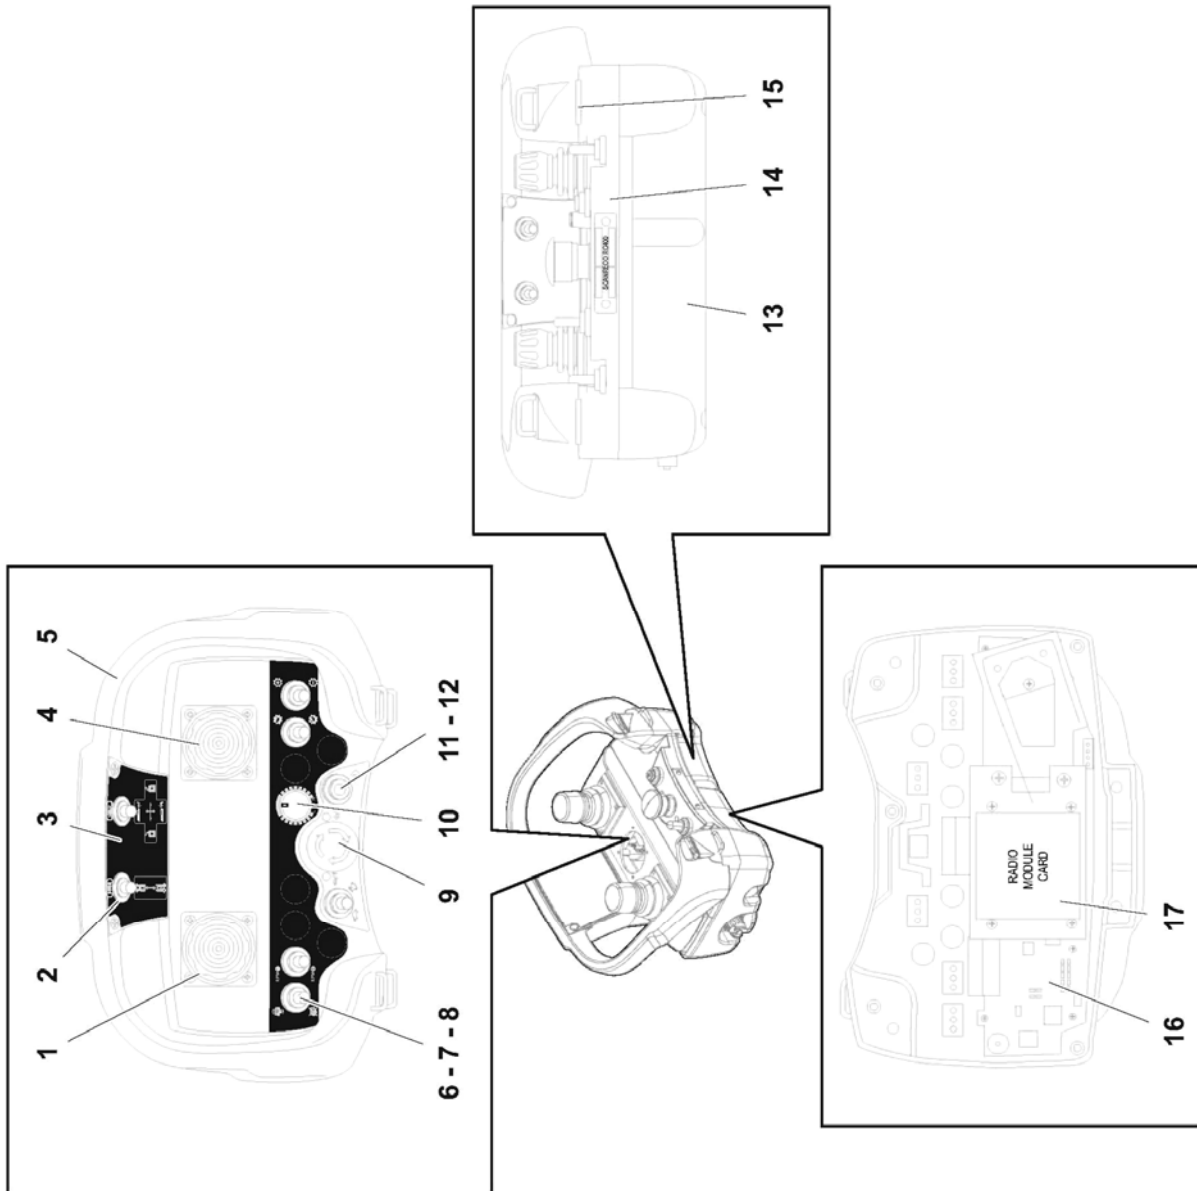

REMOTE CONTROL MODULE

Module(s): 4003717

McCONNEL

REMOTE CONTROL MODULE

McCONNEL

Module(s): 4003717

REF.	QTY.	PART No.	DESCRIPTION
		4003717	REMOTE CONTROL MODULE
1	1	4003119	JOYSTICK (SINGLE AXIS)
2	1	4003120	COVER
3	1	4003121	CONTROL PANEL DECAL KIT
4	1	4003122	JOYSTICK (TWIN AXIS)
5	1	4003123	CONTROL BOX PROTECTION RAIL
6	1	4003124	SWITCH (3-POSITION)
7	1	4003125	SWITCH (MOMENTARY 3-POSITION)
8	1	4003126	SWITCH COVER
9	1	4003127	POWER/EMERGENCY STOP BUTTON
10	1	4003128	POTENTIOMETER SWITCH
11	1	4003129	BUTTON C/W COVER
12	1	4003130	BUTTON COVER
13	1	4003131	CONTROL UNIT BASE COVER
14	1	4003132	CONTROL UNIT COVER PANEL
15	1	4003133	BELT HOOK
16	1	4003134	CIRCUIT BOARD
17	1	4003135	RADIO TRANSMITTER MODULE CARD
18	1	4003136	ANTENNA
19	1	4003137	REMOTE CONTROL SYSTEM
20	1	4003138	BATTERY QUICK CHARGER
21	1	4003139	BATTERY
22	1	4003140	WAIST BELT