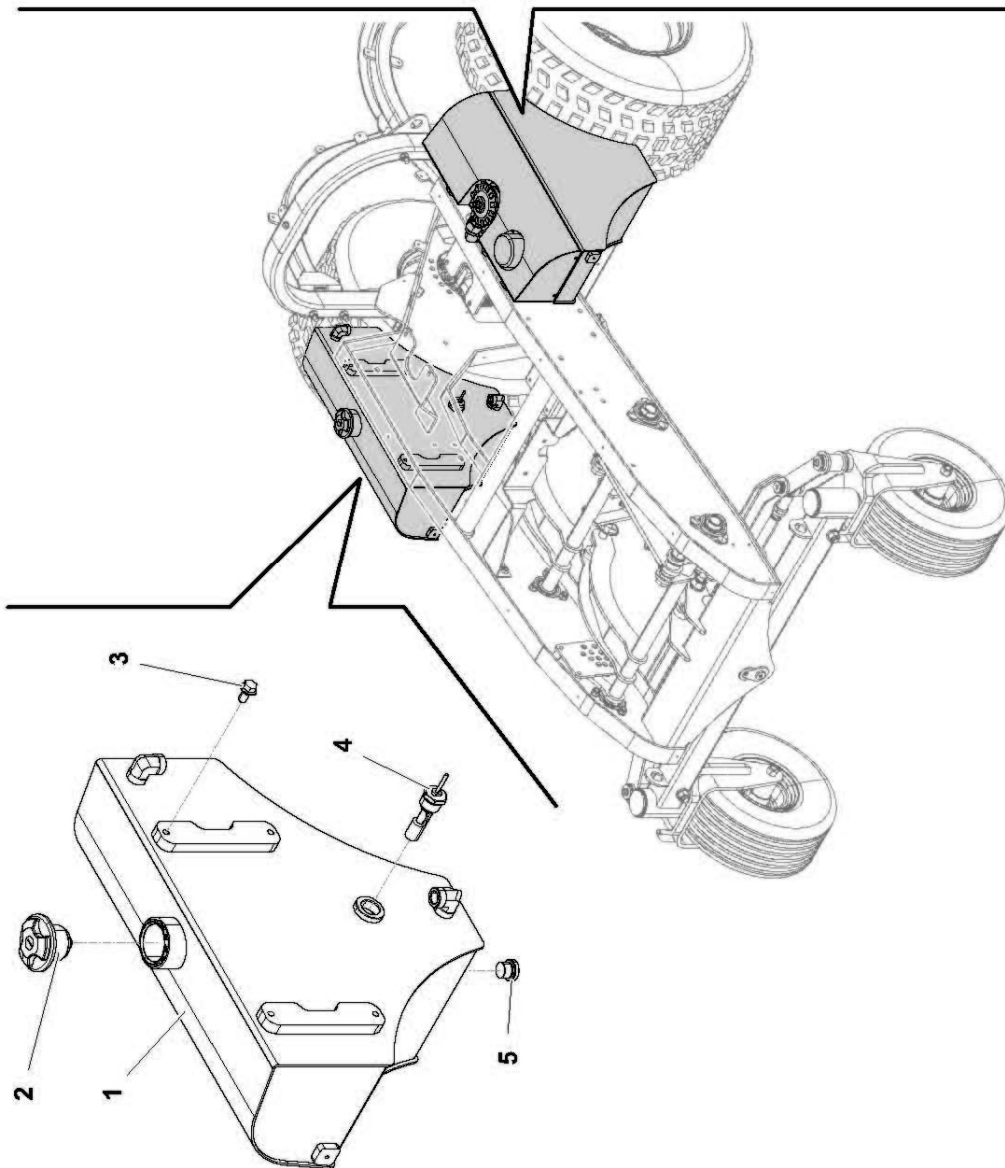

TANKS MODULE

McCONNEL

Module(s): 4003710

REF.	QTY.	PART No.	DESCRIPTION
		4003710	TANKS MODULE
1	1	4003071	FUEL TANK
2	1	4000474	FUEL CAP
3	8	4000442	FLANGED HEAD SCREW
4	3	4000148	LEVEL SENSOR
5	2	4000127	PLUG
6	1	4003072	OIL TANK
7	1	4003073	OIL TANK FILTER
8	1	4003074	OIL TANK COVER
9	1	4000124	DRAIN PLUG