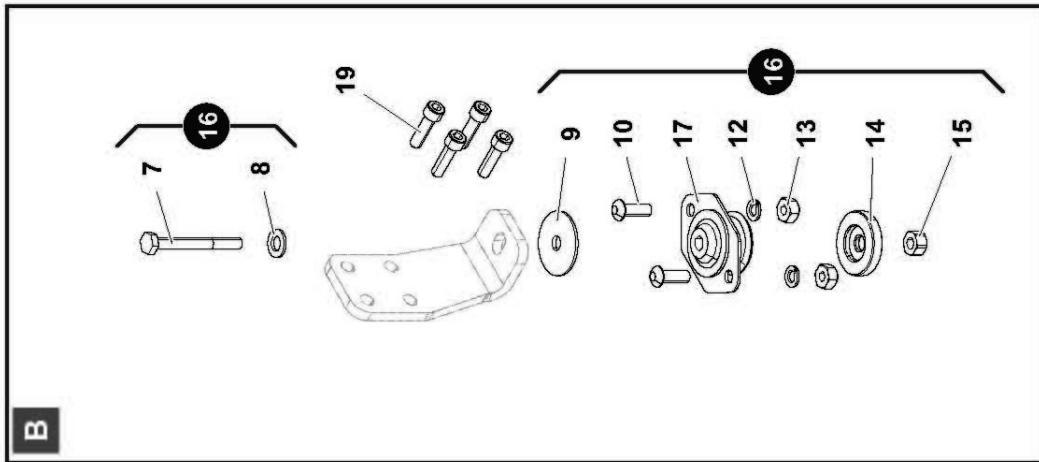

# McCONEL

**TOOL MOUNTING MODULE****McCONNEL**

Module(s): 4003705

<b>REF.</b>	<b>QTY.</b>	<b>PART No.</b>	<b>DESCRIPTION</b>
		<b>4003705</b>	<b>TOOL MOUNTING MODULE</b>
1	4	4003040	PIN & LOCK PIN
2	1	4003041	TOOL MOUNTING - REAR
3	2	9213228	BOLT
4	8	4000370	WASHER
5	4	7316011	LOCKNUT
6	2	4003043	BOLT
7	1	4003044	HYDRAULIC RAM
8	1	4003045	PARALLEL LEVER
9	2	4000368	GREASER
10	1	4003042	TOOL MOUNTING - FRONT