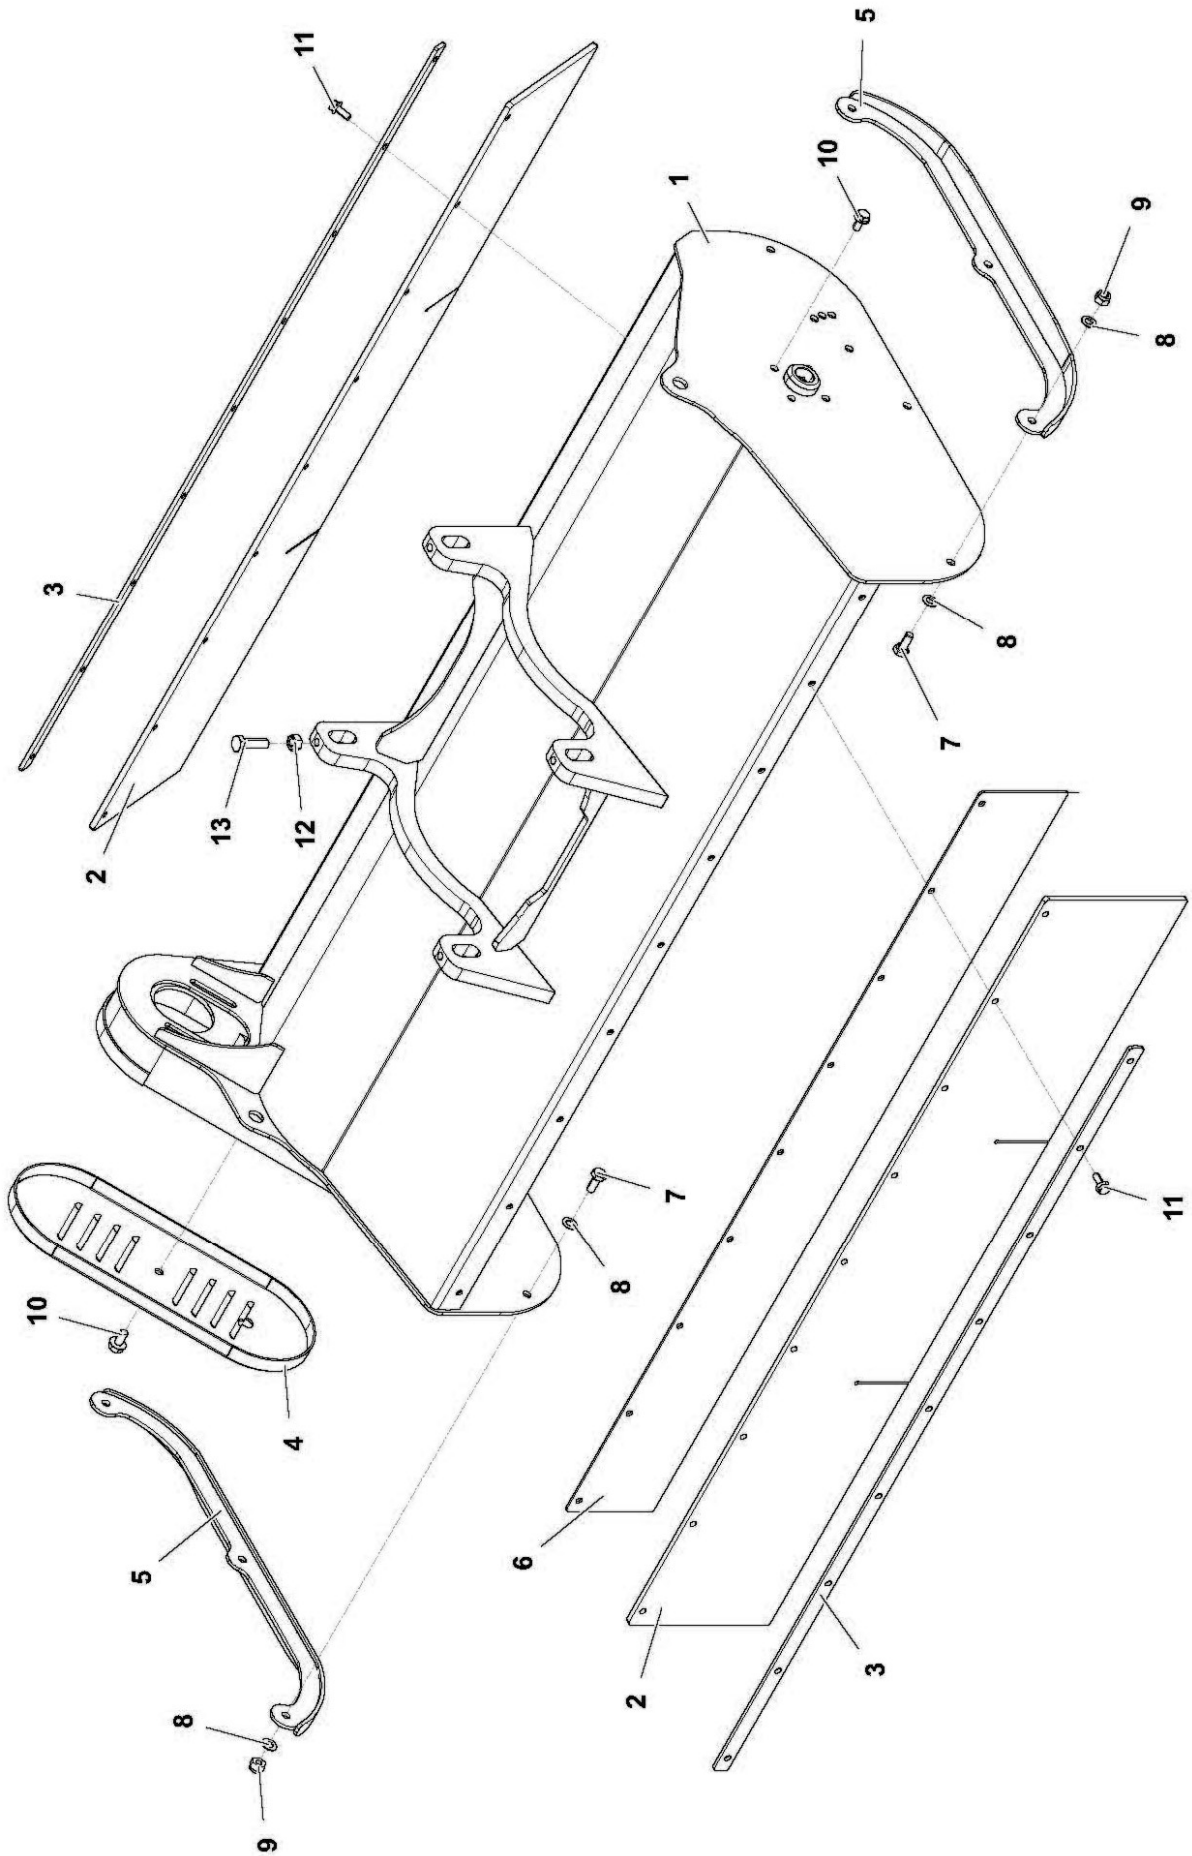

FLAIL MOWER CASING MODULE

Module(s): 4003718

McCONEL

FLAIL MOWER CASING MODULE

McCONNEL

Module(s): 4003718

REF.	QTY.	PART No.	DESCRIPTION
		4003718	CASING MODULE
1	1	4003141	HEAD CASING
2	2	4003142	RUBBER FLAP
3	2	4000188	CLAMP STRIP
4	1	4000202	BELT COVER
5	2	4003143	SIDE SKID
6	1	4003144	BULKHEAD PLATE
7	6	4000209	BOLT
8	6	9100105	WASHER
9	6	4000756	LOCKNUT
10	5	4000217	BOLT
11	18	4000380	BOLT
12	4	4000218	NUT
13	4	4000681	BOLT