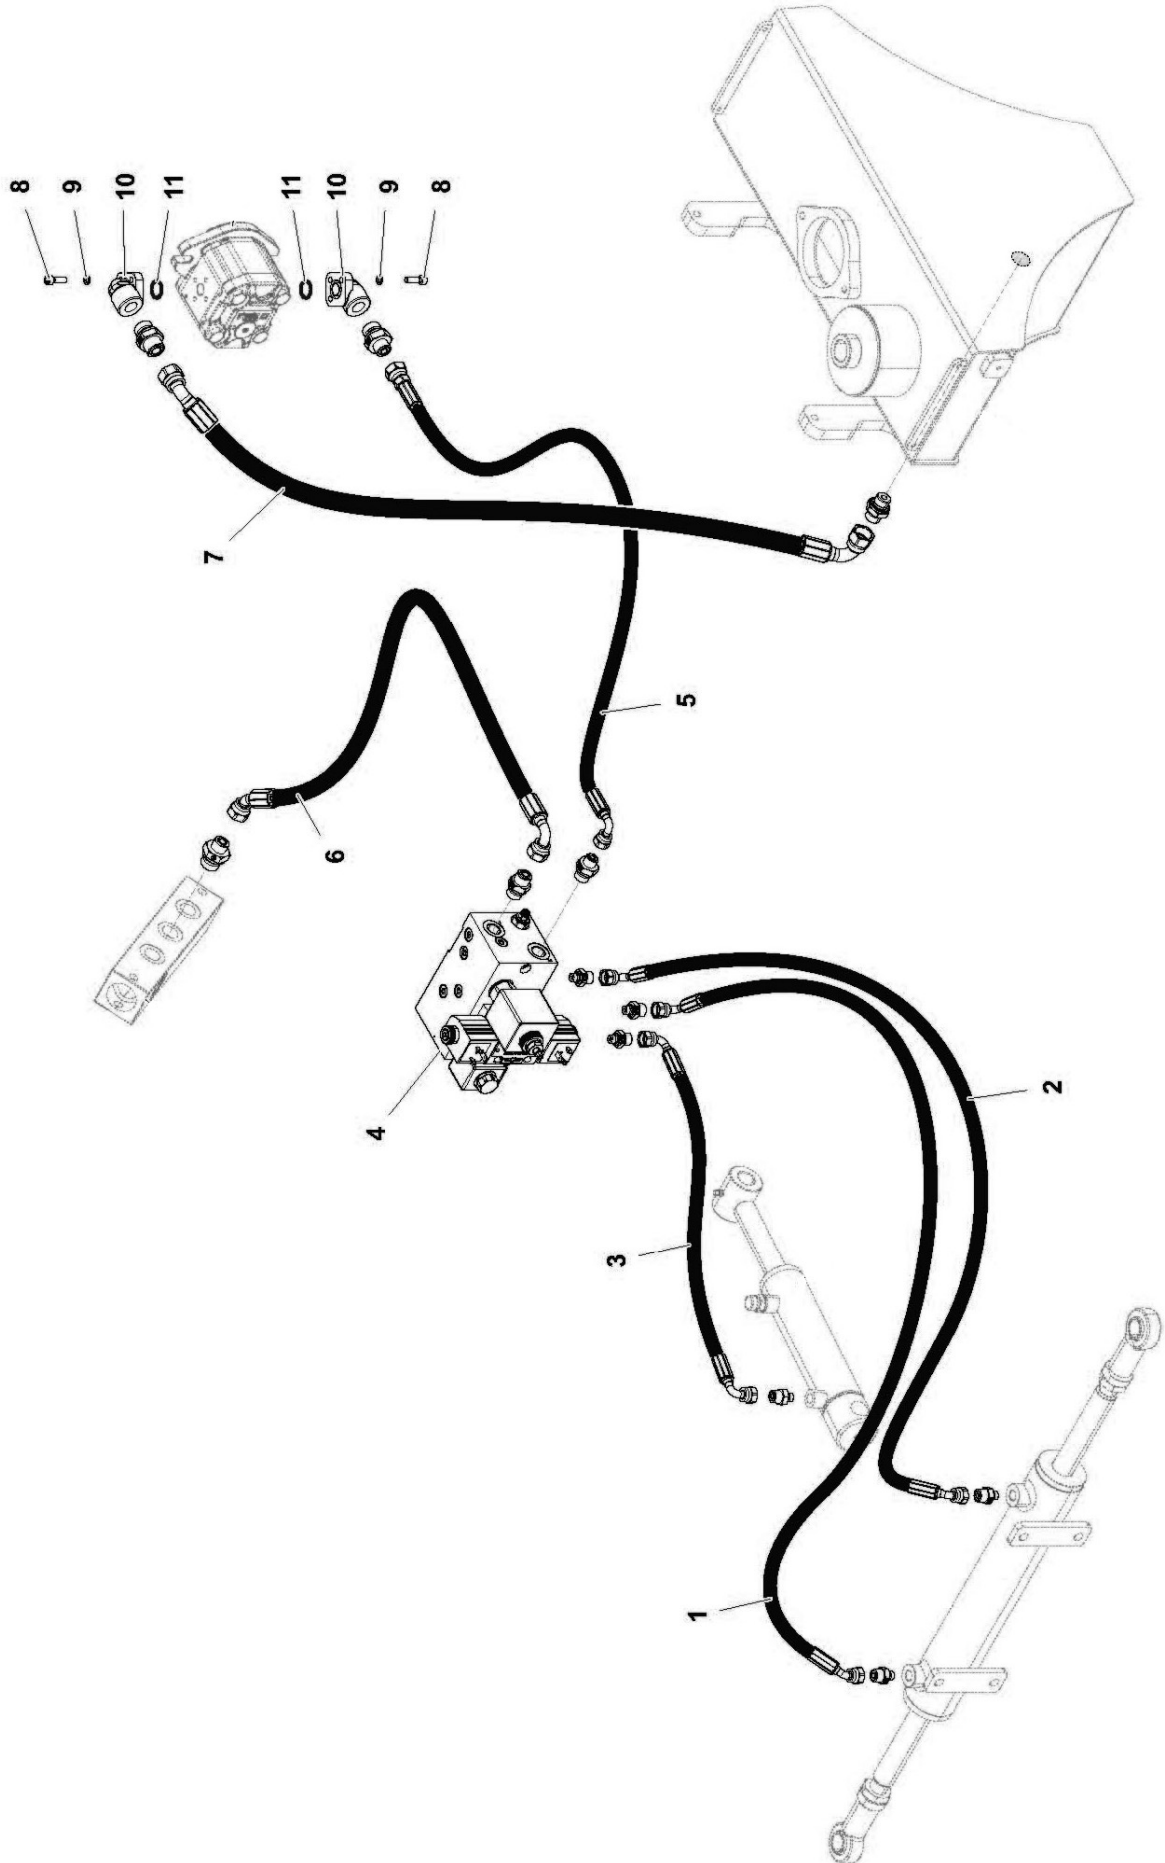

SERVICES CIRCUIT HOSE KIT

Module(s): 4003714

McCONEL

SERVICES CIRCUIT HOSE KIT

McCONNEL

Module(s): 4003714

REF.	QTY.	PART No.	DESCRIPTION
		4003714	SERVICES CIRCUIT HOSE KIT
1	1	4003106	HYDRAULIC HOSE
2	1	4003107	HYDRAULIC HOSE
3	1	4003108	HYDRAULIC HOSE
4	1	4003109	DISTRIBUTOR
5	1	4003110	HYDRAULIC HOSE
6	1	4003111	HYDRAULIC HOSE
7	1	4003112	HYDRAULIC HOSE
8	6	4000543	CYLINDRIC HEAD SCREW
9	6	4000544	WASHER
10	2	4000545	PUMP FITTING
11	2	4000550	O RING