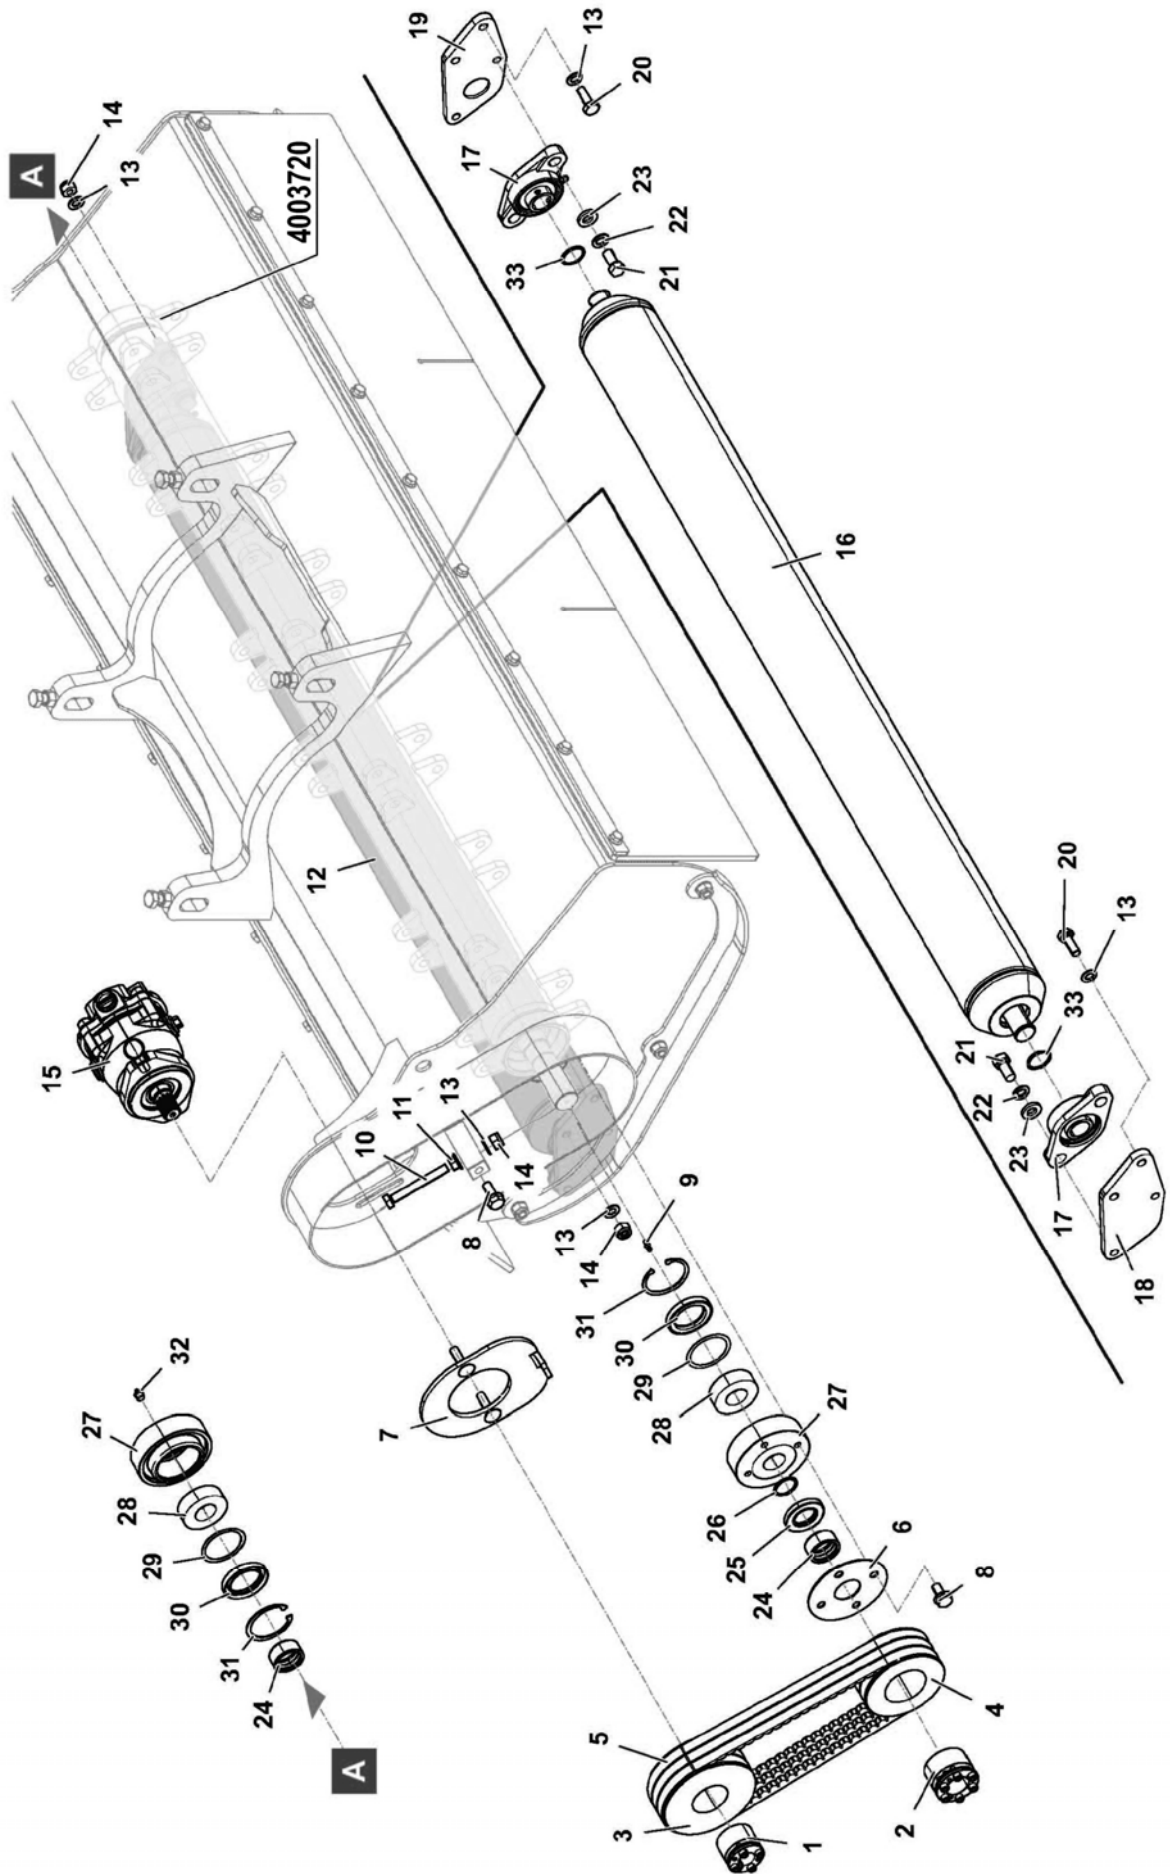

FLAIL MOWER DRIVE & ROLLER MODULE

Module(s): 4003719

McCONEL

FLAIL MOWER DRIVE & ROLLER MODULE

McCONNEL

Module(s): 4003719

REF.	QTY.	PART No.	DESCRIPTION
		4003719	DRIVE & ROLLER MODULE
1	1	4000531	TAPER LOCK
2	1	4000227	TAPER LOCK
3	1	4003145	PULLEY
4	1	4000231	PULLEY
5	3	4000233	TOOTHED BELT
6	1	4000199	PLATE
7	1	4000201	MOTOR PLATE
8	5	4000217	BOLT
9	1	4000368	GREASER
10	1	4000208	BOLT
11	1	4000220	NUT
12	1	4000752	ROLLER ASSEMBLY
13	9	9100105	WASHER
14	5	4000756	LOCKNUT
15	1	4003146	MOTOR
16	1	4000194	ROLLER
17	2	4000225	BEARING
18	1	4000195	RH ROLLER BRACKET
19	1	4000196	LH ROLLER BRACKET
20	4	4000210	BOLT
21	4	4001213	BOLT
22	4	4000760	WASHER
23	4	4000753	WASHER
24	2	4000236	OIL SEAL GUIDE
25	1	4000234	OIL SEAL
26	1	4000228	RETAING RING
27	2	4000191	BEARING SUPPORT
28	2	4000226	ROLLER BEARING
29	2	4000198	WASHER
30	2	4000235	OIL SEAL
31	2	4000024	CIRCLIP
32	1	4000224	GREASER
33	2	0401225	CIRCLIP