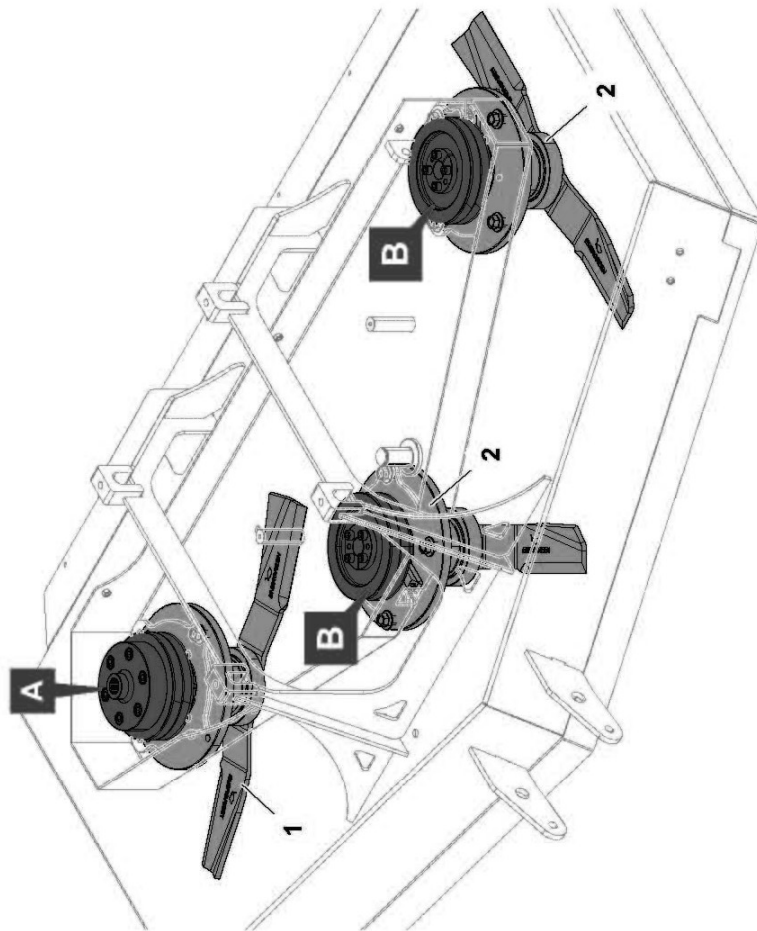

Module(s): 4003723

ROTARY MOWER BLADES & ROTORS MODULE

McCONNEL

Module(s): 4003723

REF.	QTY.	PART No.	DESCRIPTION
		4003723	BLADES & ROTORS MODULE
1	1	4003167	DRIVE ROTOR ASSEMBLY
2	2	4003168	DRIVEN ROTOR ASSEMBLY
3	6	4000437	CYLINDRIC HEAD SCREW
4	1	4003169	MOTOR MOUNTING HUB
5	3	4003170	TAPERLOCK
6	1	4003171	PULLEY
7	1	4003172	MOTOR PULLEY
8	9	4003173	FLANGE BOLT
9	9	4000024	CIRCLIP
10	3	4003174	BEARING SUPPORT
11	3	4000368	GREASER
12	3	4003175	SEAL
13	6	4003176	BALL BEARING
14	3	4003177	SHAFT
15	3	4003178	SEAL
16	3	4003179	DUST SEAL
17	3	4003180	BEARING HOUSING
18	3	4003181	KEY
19	3	4000228	RETAINING RING
20	3	4003182	BLADE
21	3	4003183	WASHER
22	3	4003184	SPRING WASHER
23	3	4003185	BLADE BOLT