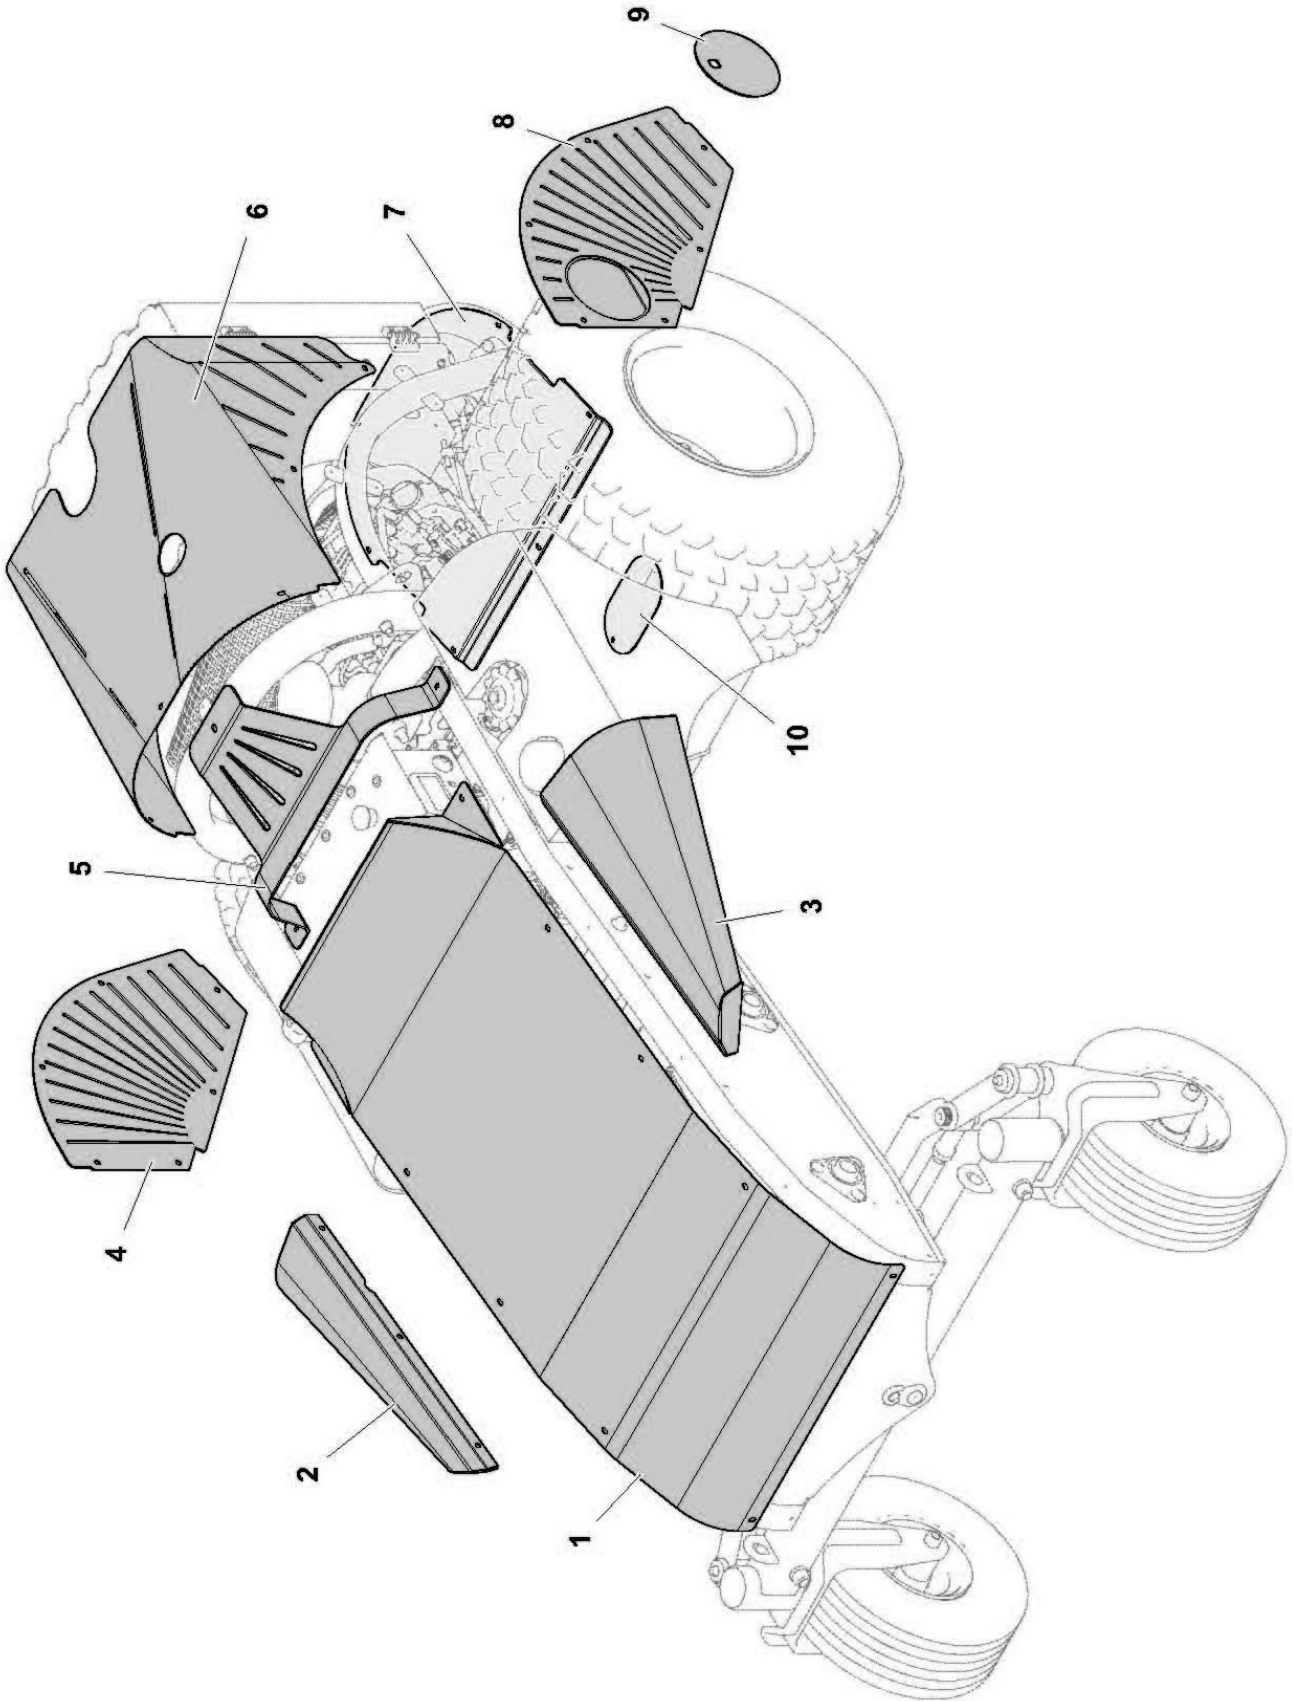

MACHINE COVERS MODULE

McCONNEL

Module(s): 4003711

REF.	QTY.	PART No.	DESCRIPTION
		4003711	MACHINE COVERS MODULE
1	1	4003075	CENTER COVER
2	1	4003076	SIDE COVER - FRONT RH
3	1	4003077	SIDE COVER - FRONT LH
4	1	4003078	SIDE COVER - REAR RH
5	1	4003080	AIR FILTER PROTECTION COVER
6	1	4003081	ENGINE BONNET
7	1	4003082	RADIATOR LOWER COVER
8	1	4003079	SIDE COVER - REAR LH
9	1	4003083	ACCESS COVER
10	1	4003084	ACCESS COVER