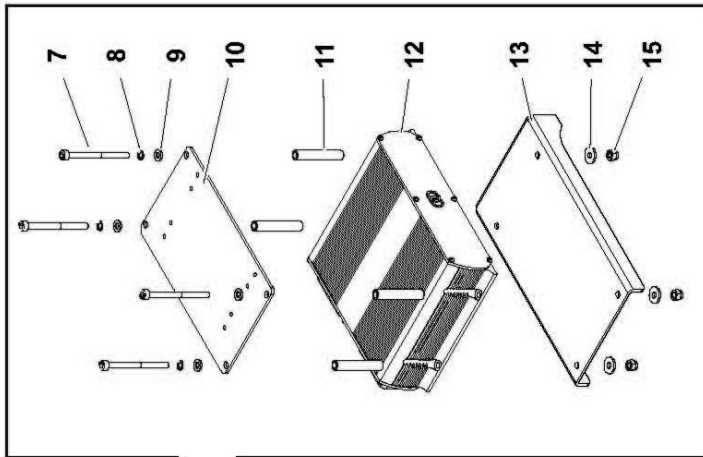

Module(s): 4003715

ELECTRICAL COMPONENTS

McCONNEL

Module(s): 4003715

REF.	QTY.	PART No.	DESCRIPTION
		4003715	ELECTRICAL COMPONENTS
1	2	4000181	BATTERY
2	-	-	-
3	1	4003113	BATTERY CLAMP BAR
4	1	4003114	BATTERY SUPPORT
5	-	-	-
6	-	-	-
7	-	-	-
8	-	-	-
9	-	-	-
10	-	-	-
11	-	-	-
12	-	-	-
13	1	4003115	RECEIVER SUPPORT
14	-	-	-
15	-	-	-
16	-	-	-