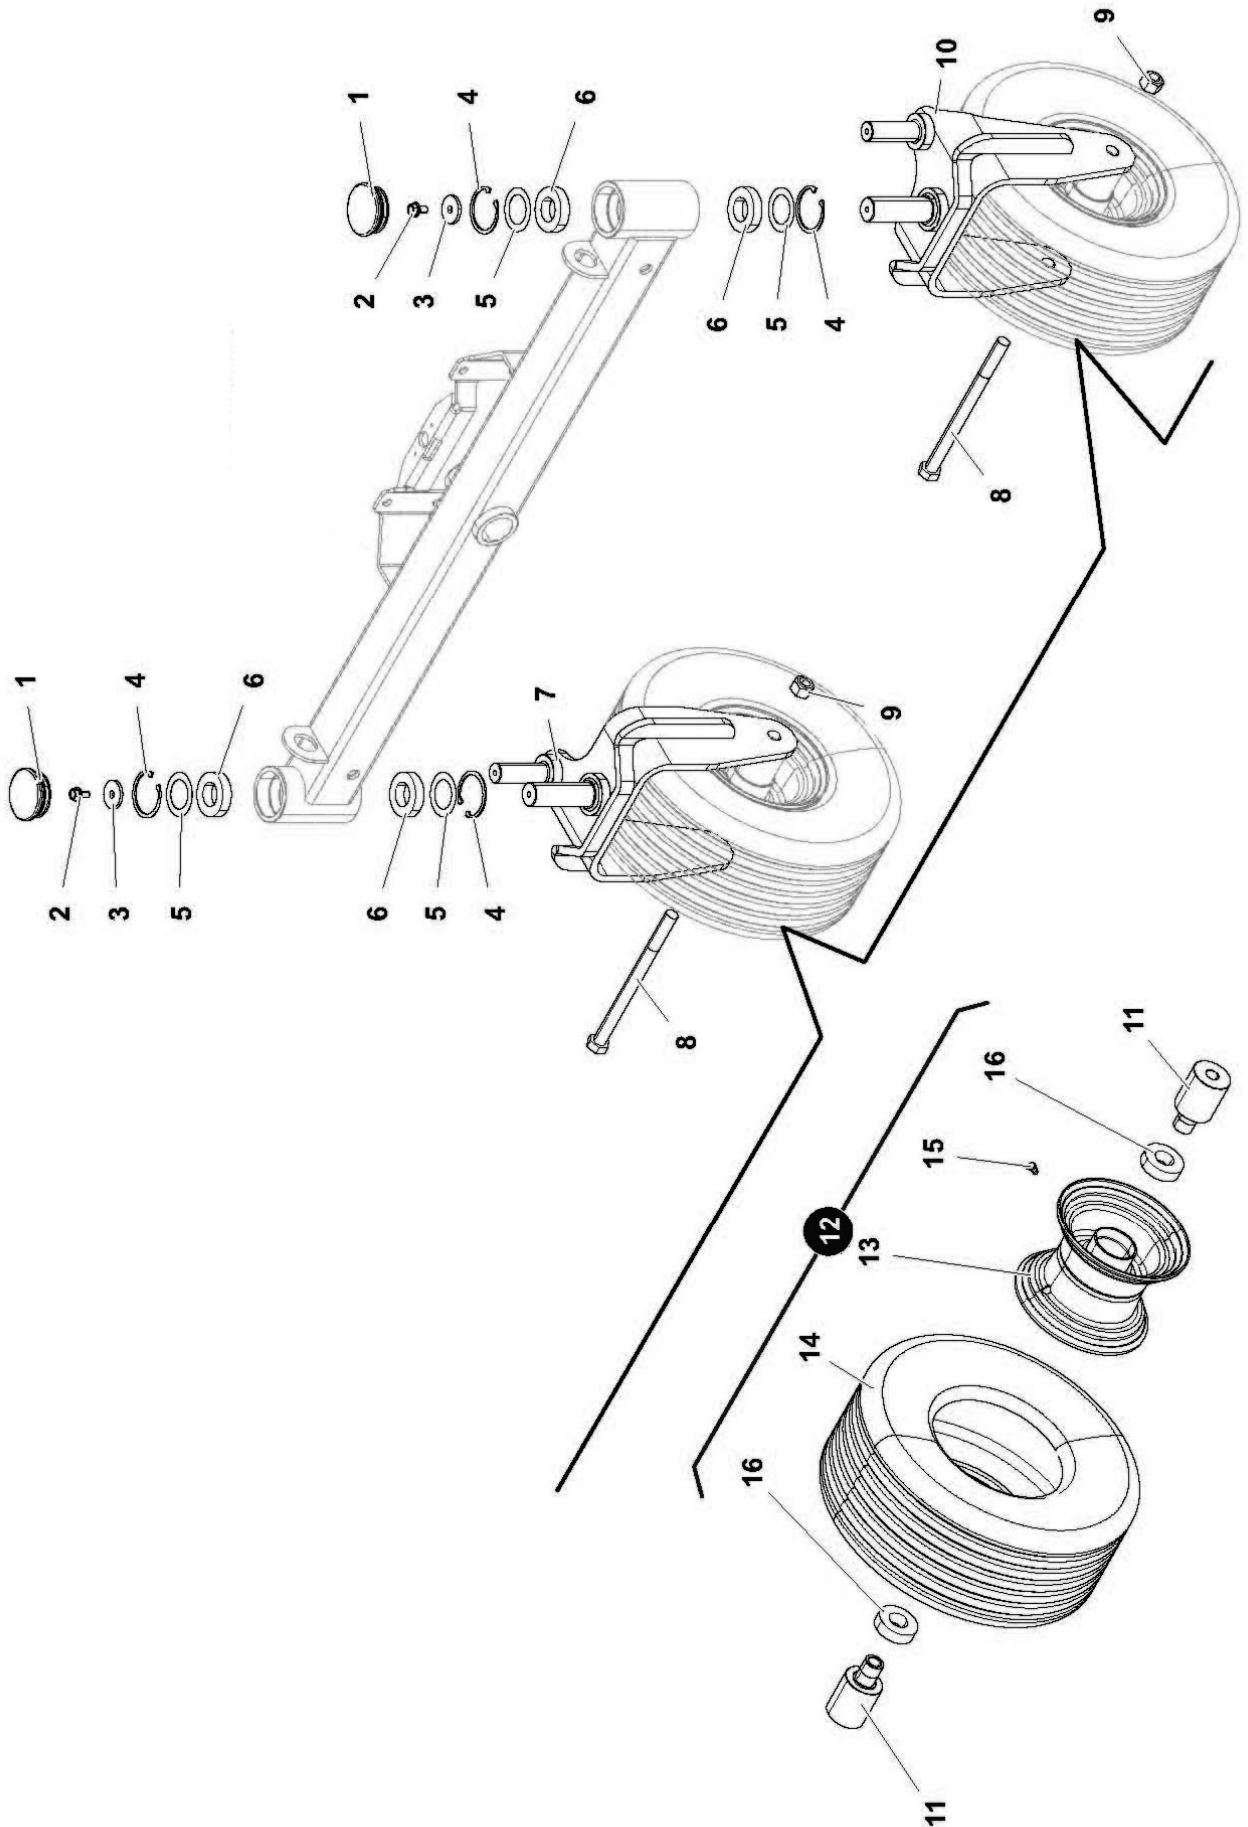

FRONT WHEELS MODULE

Module(s): 4003704

McCONEL

FRONT WHEELS MODULE

McCONNEL

Module(s): 4003704

REF.	QTY.	PART No.	DESCRIPTION
		4003704	FRONT WHEELS MODULE
1	2	4003028	PLASTIC CAP
2	2	4000353	FLANGED HEAD SCREW
3	2	4003021	WASHER
4	4	4003029	CIRCLIP
5	4	4003030	WASHER
6	4	4003031	BEARING
7	1	4003032	WHEEL FORK - RIGHT
8	2	4003034	BOLT
9	2	4003035	AUTOGRIP NUT
10	1	4003033	WHEEL FORK - LEFT
11	4	4003036	WHEEL SPACER
12	2	4003037	WHEEL ASSEMBLY <i>comprising of;</i>
13	1	4003038	WHEEL RIM
14	1	4003039	TYRE
15	1	4000371	GREASER
16	2	4000781	BEARING