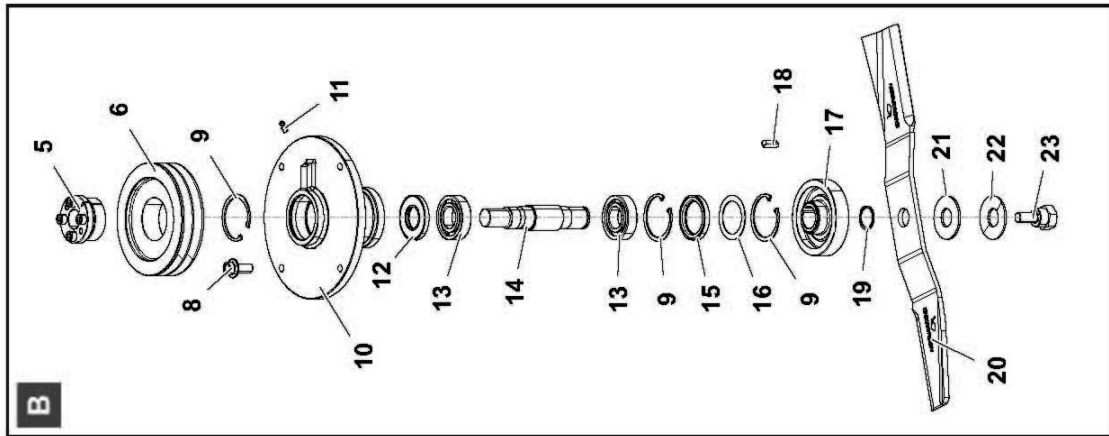

Module(s): 4003723

ROTARY MOWER BLADES & ROTORS MODULE

McCONNEL

Module(s): 4003723

REF.	QTY.	PART No.	DESCRIPTION
		4003723	BLADES & ROTORS MODULE
1	1	4003167	DRIVE ROTOR ASSEMBLY
2	2	4003168	DRIVEN ROTOR ASSEMBLY
3	6	4000437	CYLINDRIC HEAD SCREW
4	1	4003169	MOTOR MOUNTING HUB
5	3	4003170	TAPERLOCK
6	1	4003171	PULLEY
7	1	4003172	MOTOR PULLEY
8	9	4003173	FLANGE BOLT
9	9	4000024	CIRCLIP
10	3	4003174	BEARING SUPPORT
11	3	4000368	GREASER
12	3	4003175	SEAL
13	6	4003176	BALL BEARING
14	3	4003177	SHAFT
15	3	4003178	SEAL
16	3	4003179	DUST SEAL
17	3	4003180	BEARING HOUSING
18	3	4003181	KEY
19	3	4000228	RETAINING RING
20	3	4003182	BLADE
21	3	4003183	WASHER
22	3	4003184	SPRING WASHER
23	3	4003185	BLADE BOLT