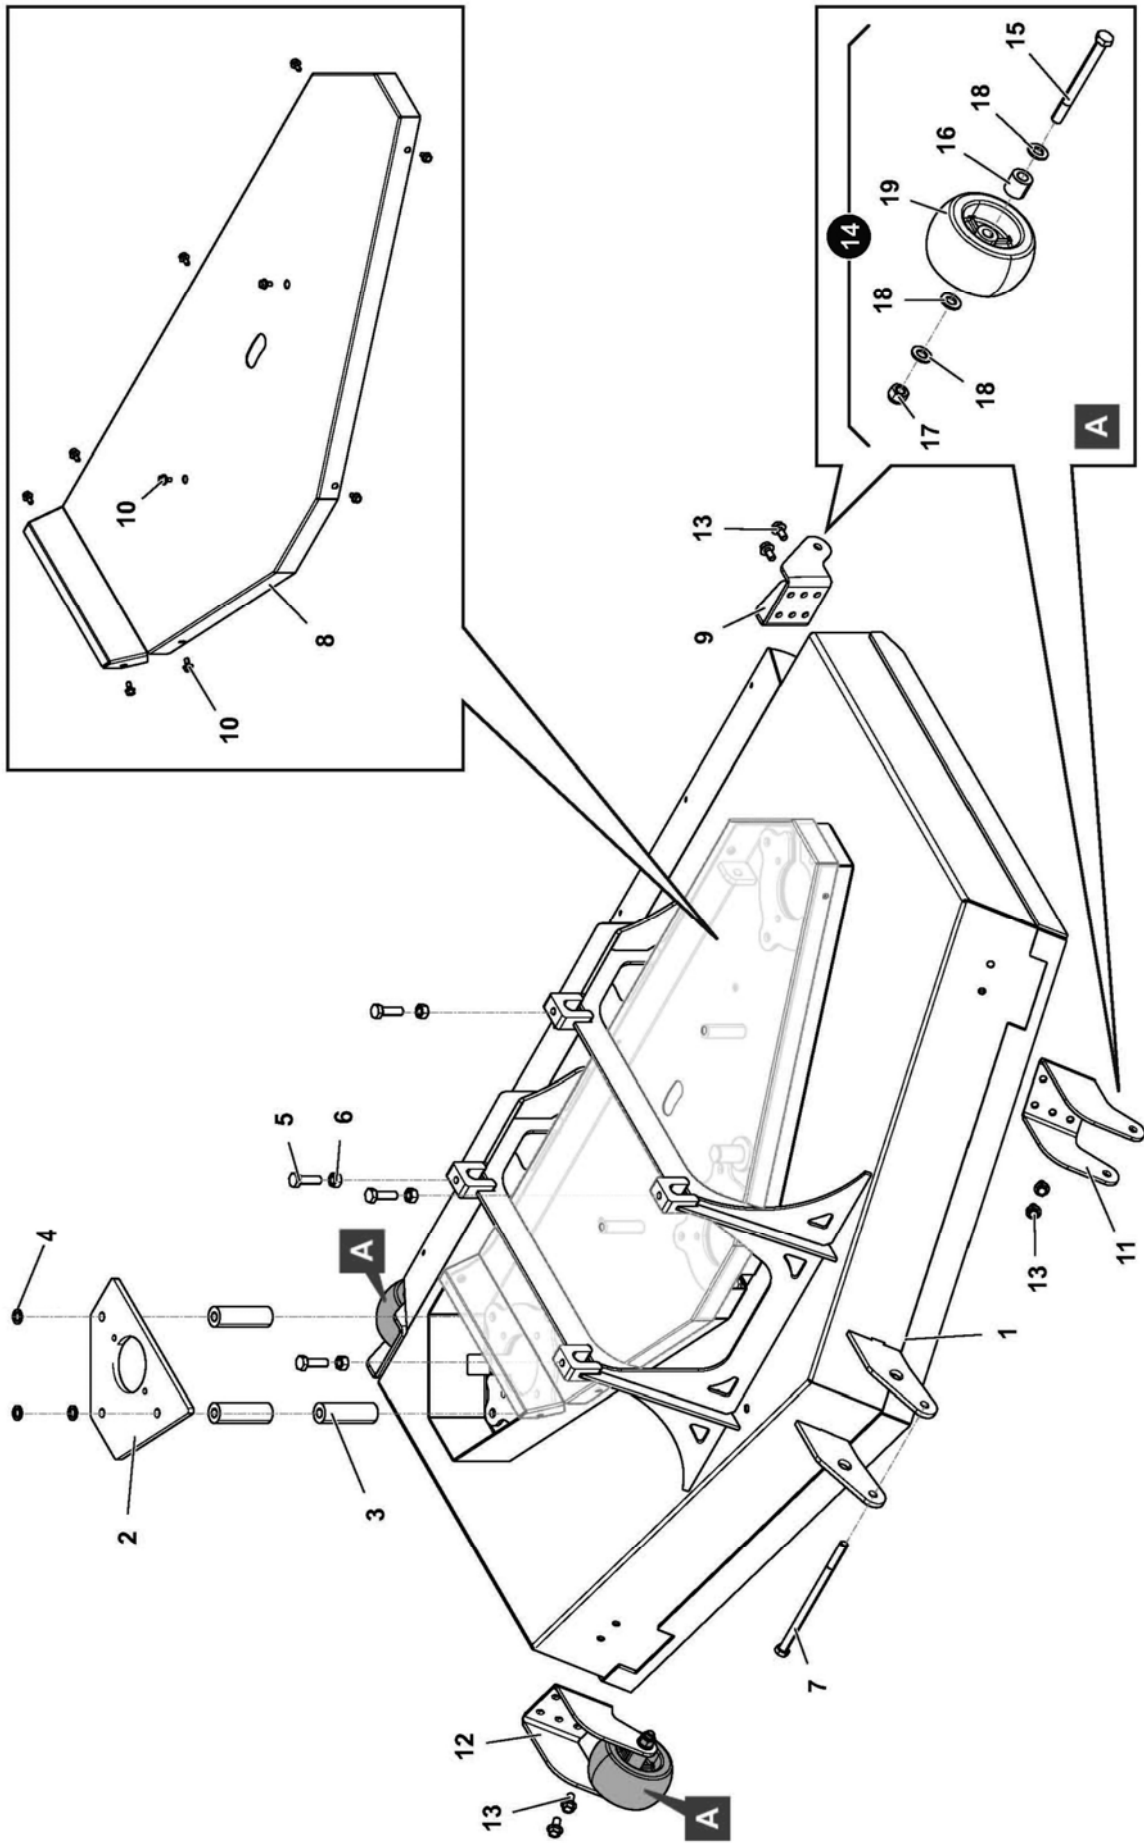

ROTARY MOWER DECK MODULE

Module(s): 4003721

McCONEL

ROTARY MOWER DECK MODULE

McCONNEL

Module(s): 4003721

REF.	QTY.	PART No.	DESCRIPTION
		4003721	MOWER DECK MODULE
1	1	4003150	DECK
2	1	4003148	MOTOR PLATE
3	3	4003149	SPACER
4	3	9100206	SPRING WASHER
5	4	4000681	BOLT
6	4	4000218	NUT
7	1	4003151	BOLT
8	1	4003152	BELT COVER
9	2	4003153	WHEEL MOUNT (REAR)
10	10	4000394	FLANGED HEAD SCREW
11	1	4003154	WHEEL MOUNT (FRONT LH)
12	1	4003155	WHEEL MOUNT (FRONT RH)
13	8	4000442	FLANGED HEAD SCREW
14	4	4003156	WHEEL ASSEMBLY - <i>comprising:</i>
15	4	9213266	BOLT
16	4	4003156	SPACER
17	4	9163006	LOCK NUT
18	12	9100106	WASHER
19	4	4003158	WHEEL