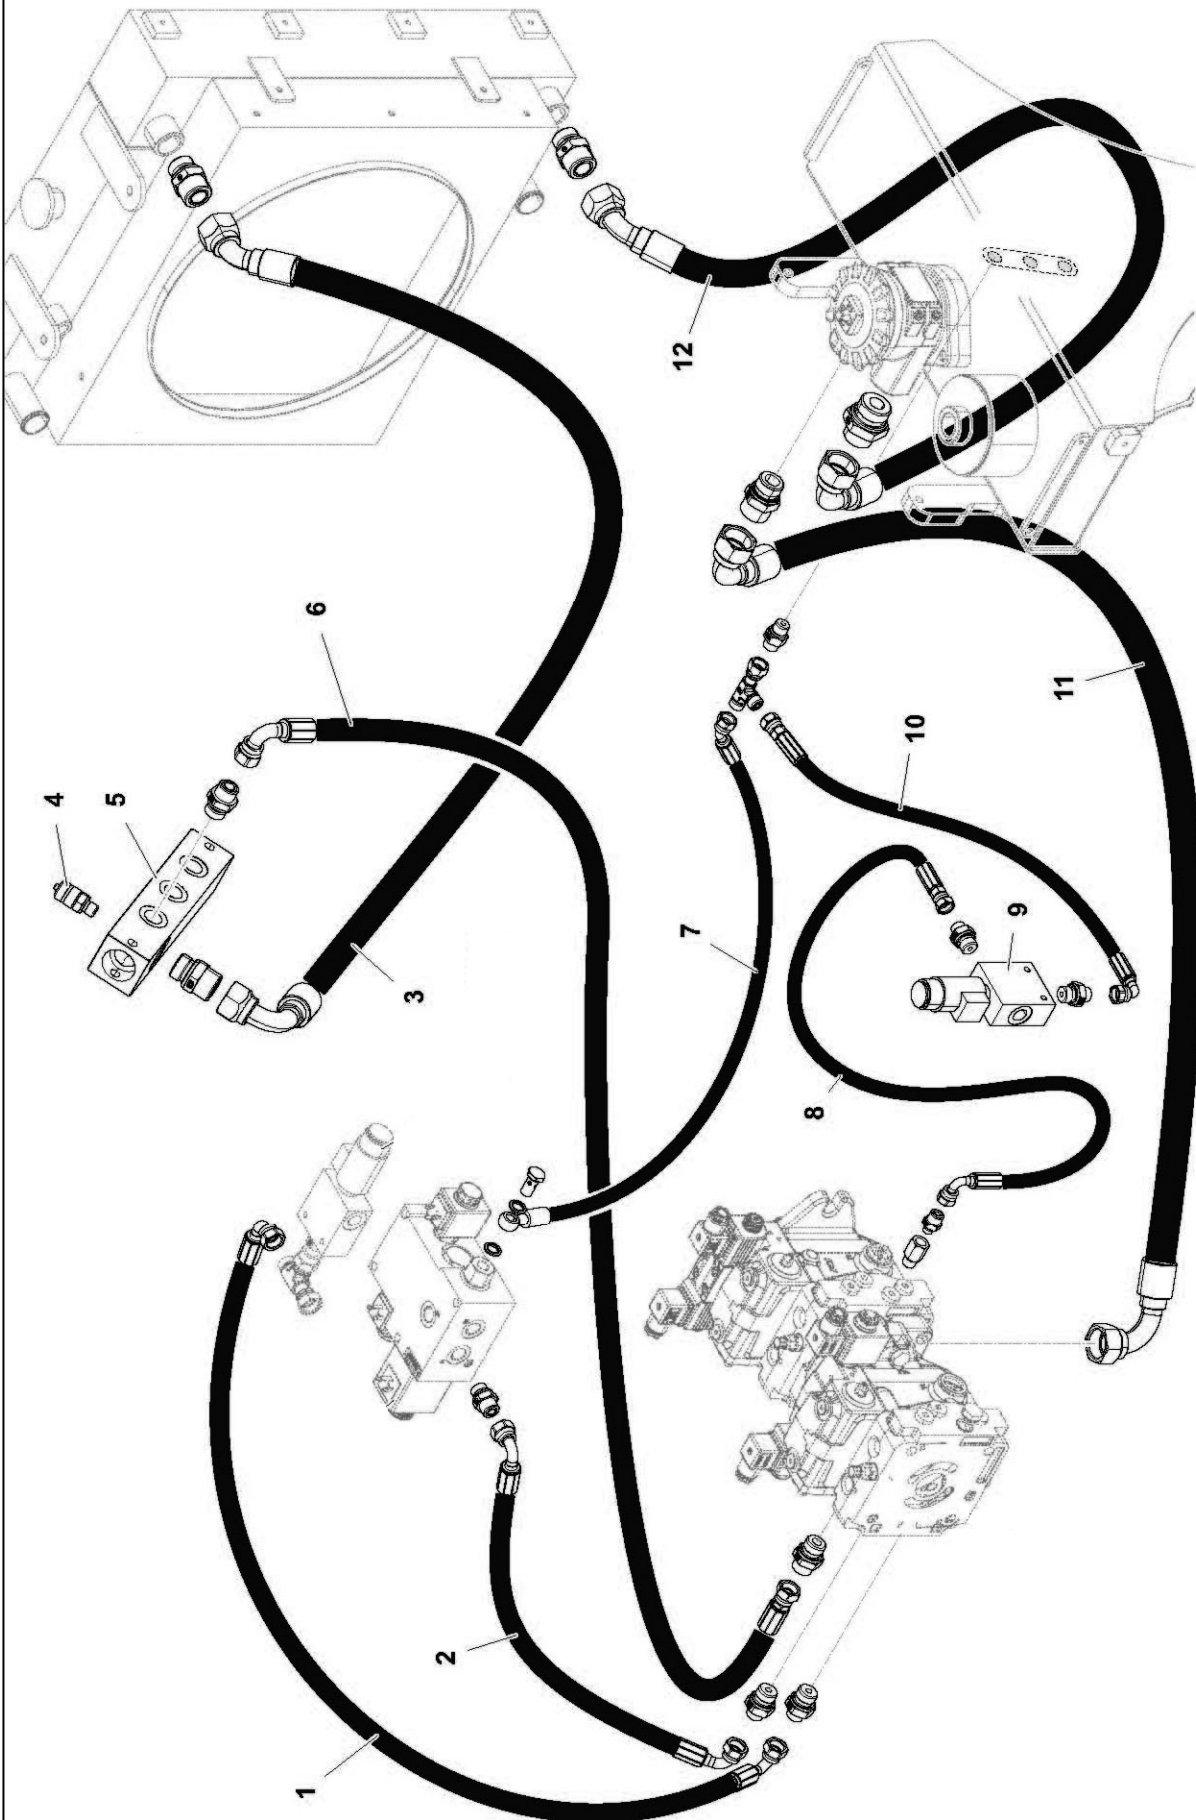

PUMP & VALVES HOSE KIT

Module(s): 4003712

McCONEL

PUMP & VALVES HOSE KIT

McCONNEL

Module(s): 4003712

REF.	QTY.	PART No.	DESCRIPTION
		4003712	PUMP & VALVES HOSE KIT
1	1	4003085	HYDRAULIC HOSE
2	1	4003086	HYDRAULIC HOSE
3	1	4003087	HYDRAULIC HOSE
4	1	4000552	OIL MANIFOLD
5	1	7315769	CHECK VALVE
6	1	4003088	HYDRAULIC HOSE
7	1	4003089	HYDRAULIC HOSE
8	1	4003090	HYDRAULIC HOSE
9	1	4003091	VALVE
10	1	4003092	HYDRAULIC HOSE
11	1	4003093	HYDRAULIC HOSE
12	1	4003094	HYDRAULIC HOSE