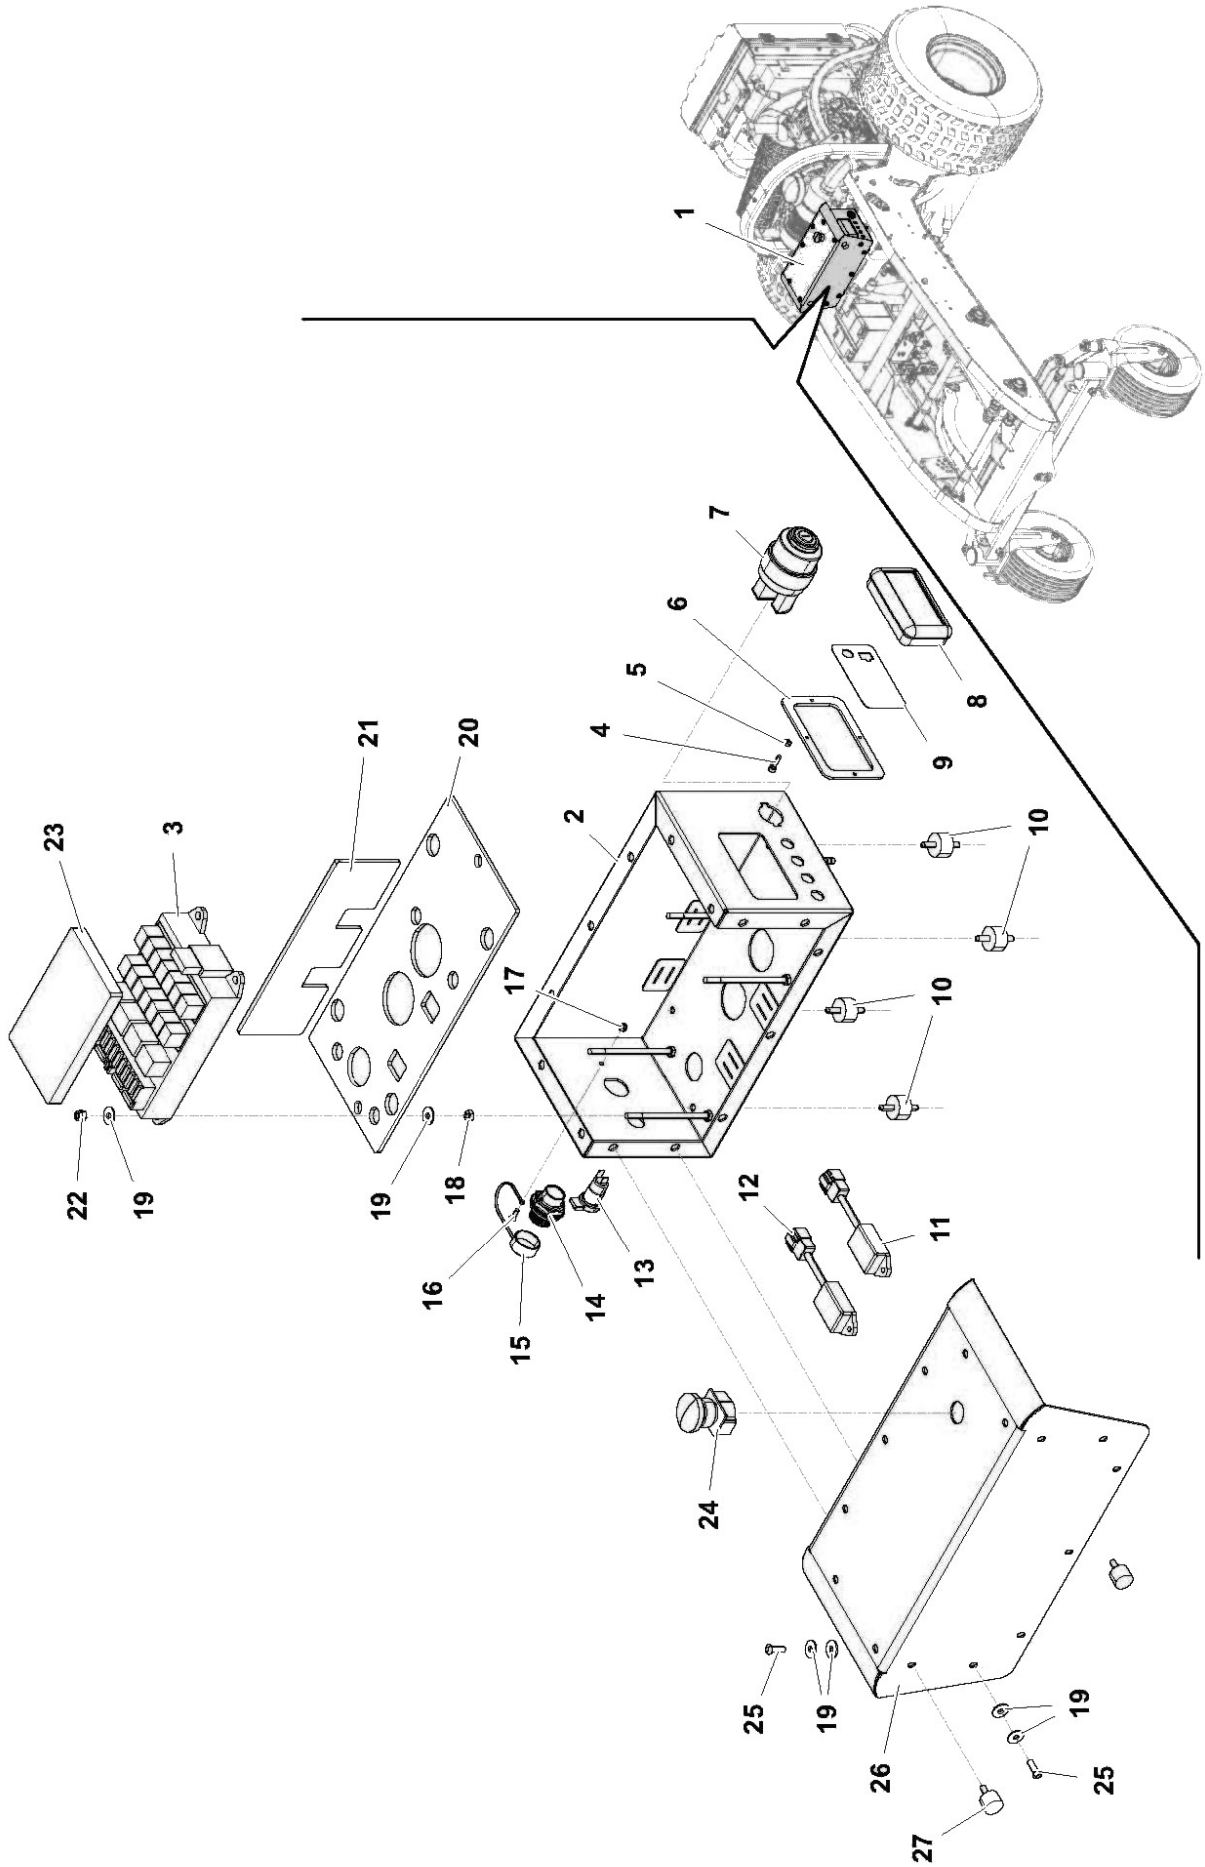

ELECTRICAL BOX MODULE

Module(s): 4003716

McCONEL

ELECTRICAL BOX MODULE

McCONNEL

Module(s): 4003716

REF.	QTY.	PART No.	DESCRIPTION
		4003716	ELECTRICAL BOX MODULE
1	1	4000802	ELECTRICAL BOX COMPLETE
2	1	4000831	BOX BASE
3	1	4000825	RELAY/FUSE BOX
4	4	4003116	SCREW
5	4	4000841	NUT
6	1	4000842	DISPLAY FASTENING
7	1	4000145	SWITCH
8	1	4000830	DISPLAY
9	1	4003117	DISPLAY BACKING
10	4	4000386	ANTI-VIBRATION MOUNTS
11	1	4000326	RELAY
12	1	4000313	PRE AIR HEATER
13	1	4000307	PLUG
14	1	4000308	CONNECTOR
15	1	4000318	CONNECTOR PLUG
16	1	4000309	SCREW
17	1	4000799	LOCK NUT
18	4	4003118	NUT
19	32	4000321	WASHER
20	1	4000843	SOUNDPROOF BOX PROTECTION
21	1	4000828	SOUNDPROOF BOX PROTECTION
22	4	4000791	LOCK NUT
23	1	4000844	SOUNDPROOF BOX PROTECTION
24	1	4000306	RED EMERGENCY SWITCH
25	12	4000387	HEX HEAD SCREW
26	1	4000801	COVER
27	2	4000251	ANTI-VIBRATION