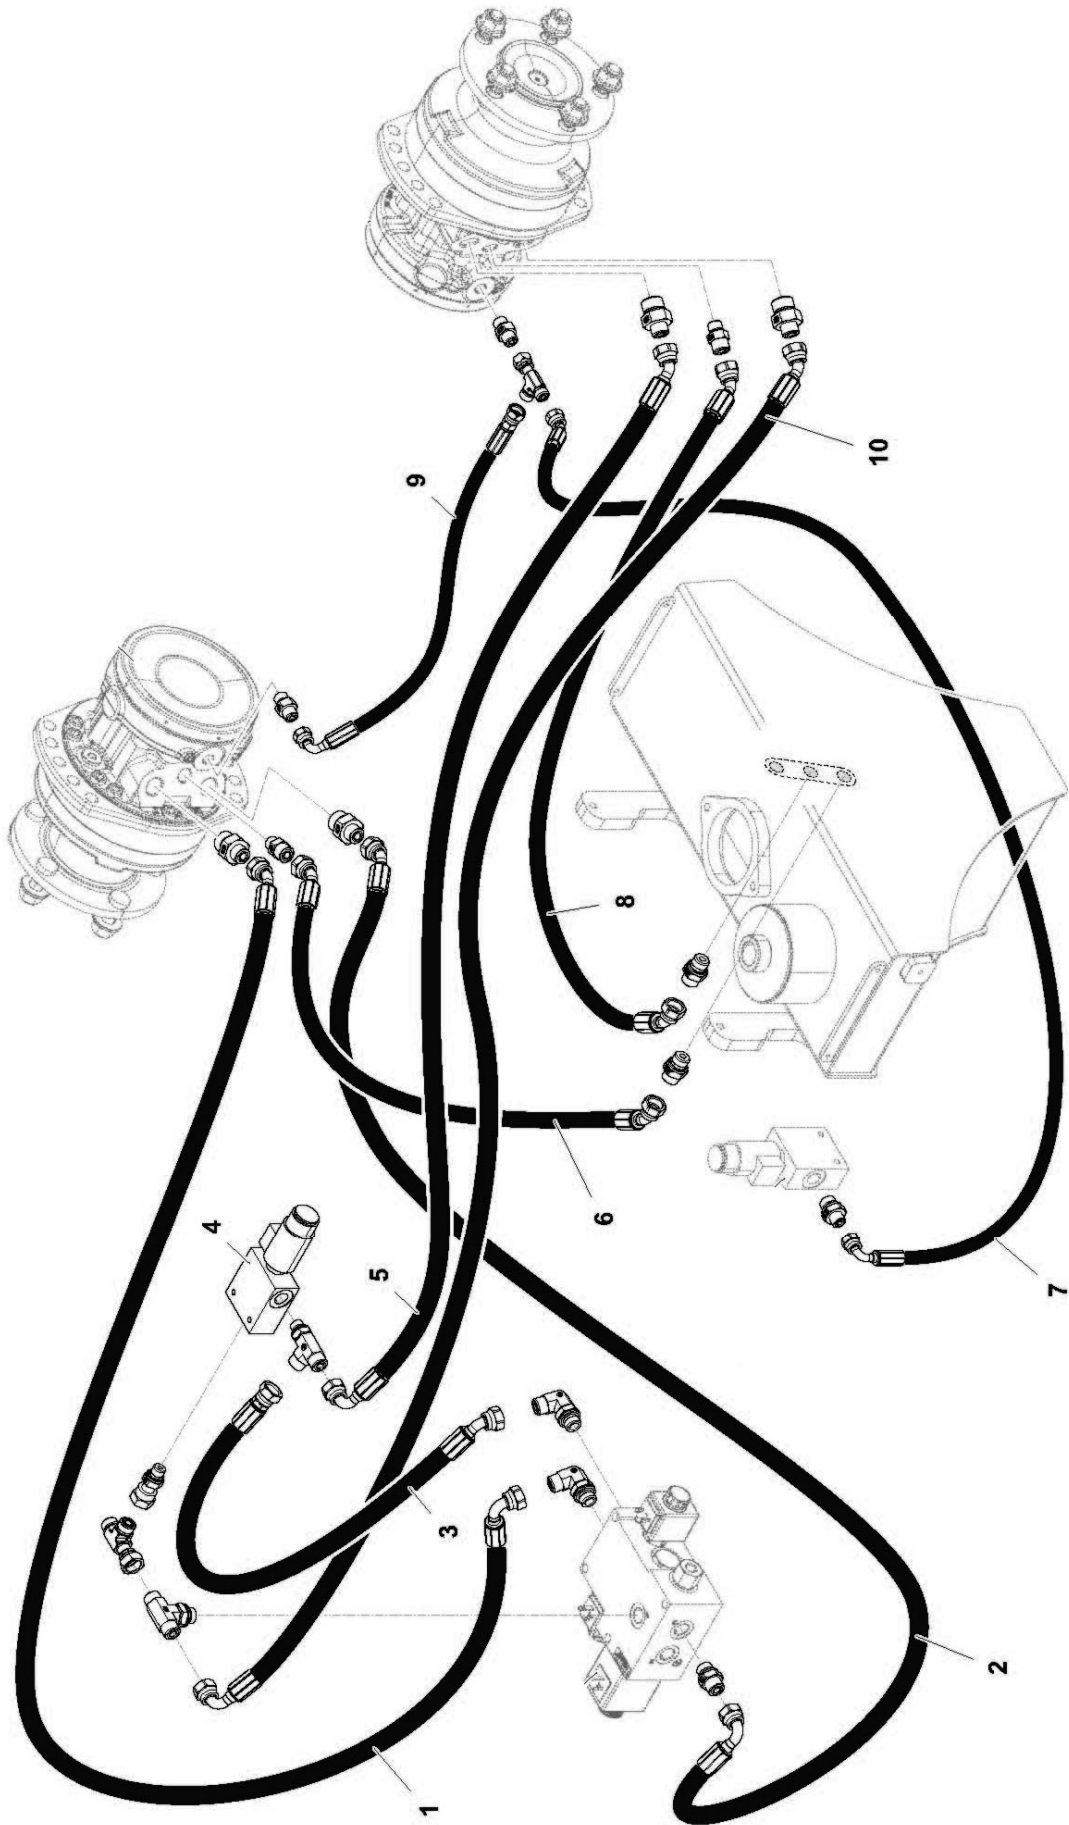

DRIVE CIRCUIT HOSE KIT

Module(s): 4003713

McCONEL

DRIVE CIRCUIT HOSE KIT

McCONNEL

Module(s): 4003713

REF.	QTY.	PART No.	DESCRIPTION
		4003713	DRIVE CIRCUIT HOSE KIT
1	1	4003095	HYDRAULIC HOSE
2	1	4003096	HYDRAULIC HOSE
3	1	4003097	HYDRAULIC HOSE
4	1	4003098	2-WAY VALVE
5	1	4003099	HYDRAULIC HOSE
6	1	4003101	HYDRAULIC HOSE
7	1	4003102	HYDRAULIC HOSE
8	1	4003103	HYDRAULIC HOSE
9	1	4003104	HYDRAULIC HOSE
10	1	4003105	HYDRAULIC HOSE