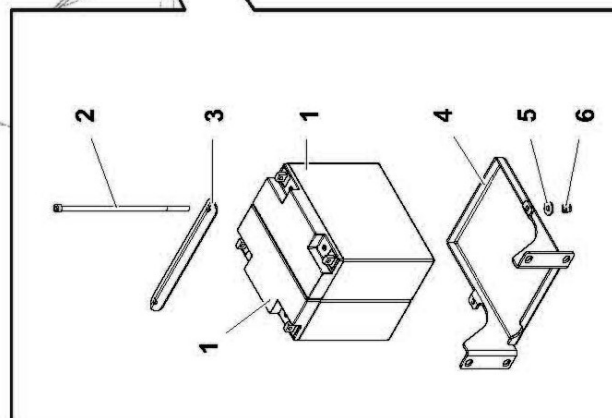

Module(s): 4003715

ELECTRICAL COMPONENTS

McCONNEL

Module(s): 4003715

REF.	QTY.	PART No.	DESCRIPTION
		4003715	ELECTRICAL COMPONENTS
1	2	4000181	BATTERY
2	-	-	-
3	1	4003113	BATTERY CLAMP BAR
4	1	4003114	BATTERY SUPPORT
5	-	-	-
6	-	-	-
7	-	-	-
8	-	-	-
9	-	-	-
10	-	-	-
11	-	-	-
12	-	-	-
13	1	4003115	RECEIVER SUPPORT
14	-	-	-
15	-	-	-
16	-	-	-