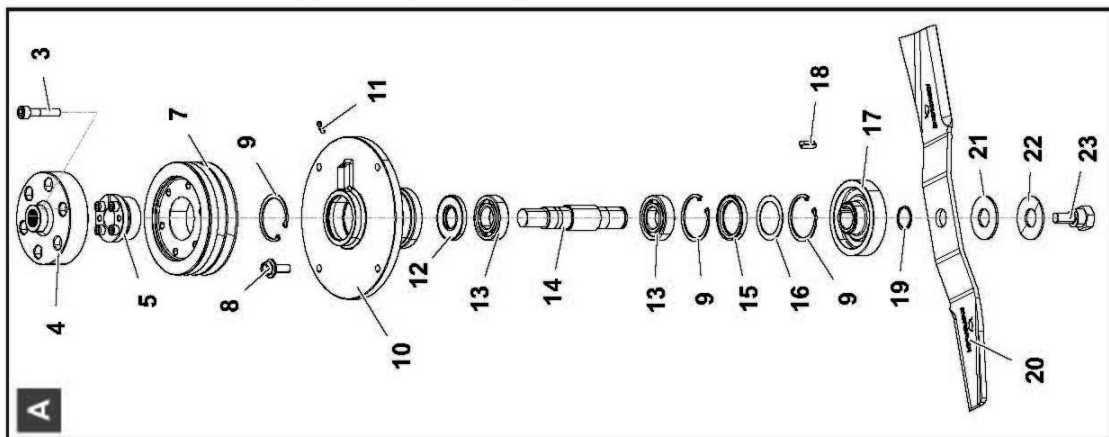

Module(s): 4003723

ROTARY MOWER BLADES & ROTORS MODULE

McCONNEL

Module(s): 4003723

REF.	QTY.	PART No.	DESCRIPTION
		4003723	BLADES & ROTORS MODULE
1	1	4003167	DRIVE ROTOR ASSEMBLY
2	2	4003168	DRIVEN ROTOR ASSEMBLY
3	6	4000437	CYLINDRIC HEAD SCREW
4	1	4003169	MOTOR MOUNTING HUB
5	3	4003170	TAPERLOCK
6	1	4003171	PULLEY
7	1	4003172	MOTOR PULLEY
8	9	4003173	FLANGE BOLT
9	9	4000024	CIRCLIP
10	3	4003174	BEARING SUPPORT
11	3	4000368	GREASER
12	3	4003175	SEAL
13	6	4003176	BALL BEARING
14	3	4003177	SHAFT
15	3	4003178	SEAL
16	3	4003179	DUST SEAL
17	3	4003180	BEARING HOUSING
18	3	4003181	KEY
19	3	4000228	RETAINING RING
20	3	4003182	BLADE
21	3	4003183	WASHER
22	3	4003184	SPRING WASHER
23	3	4003185	BLADE BOLT