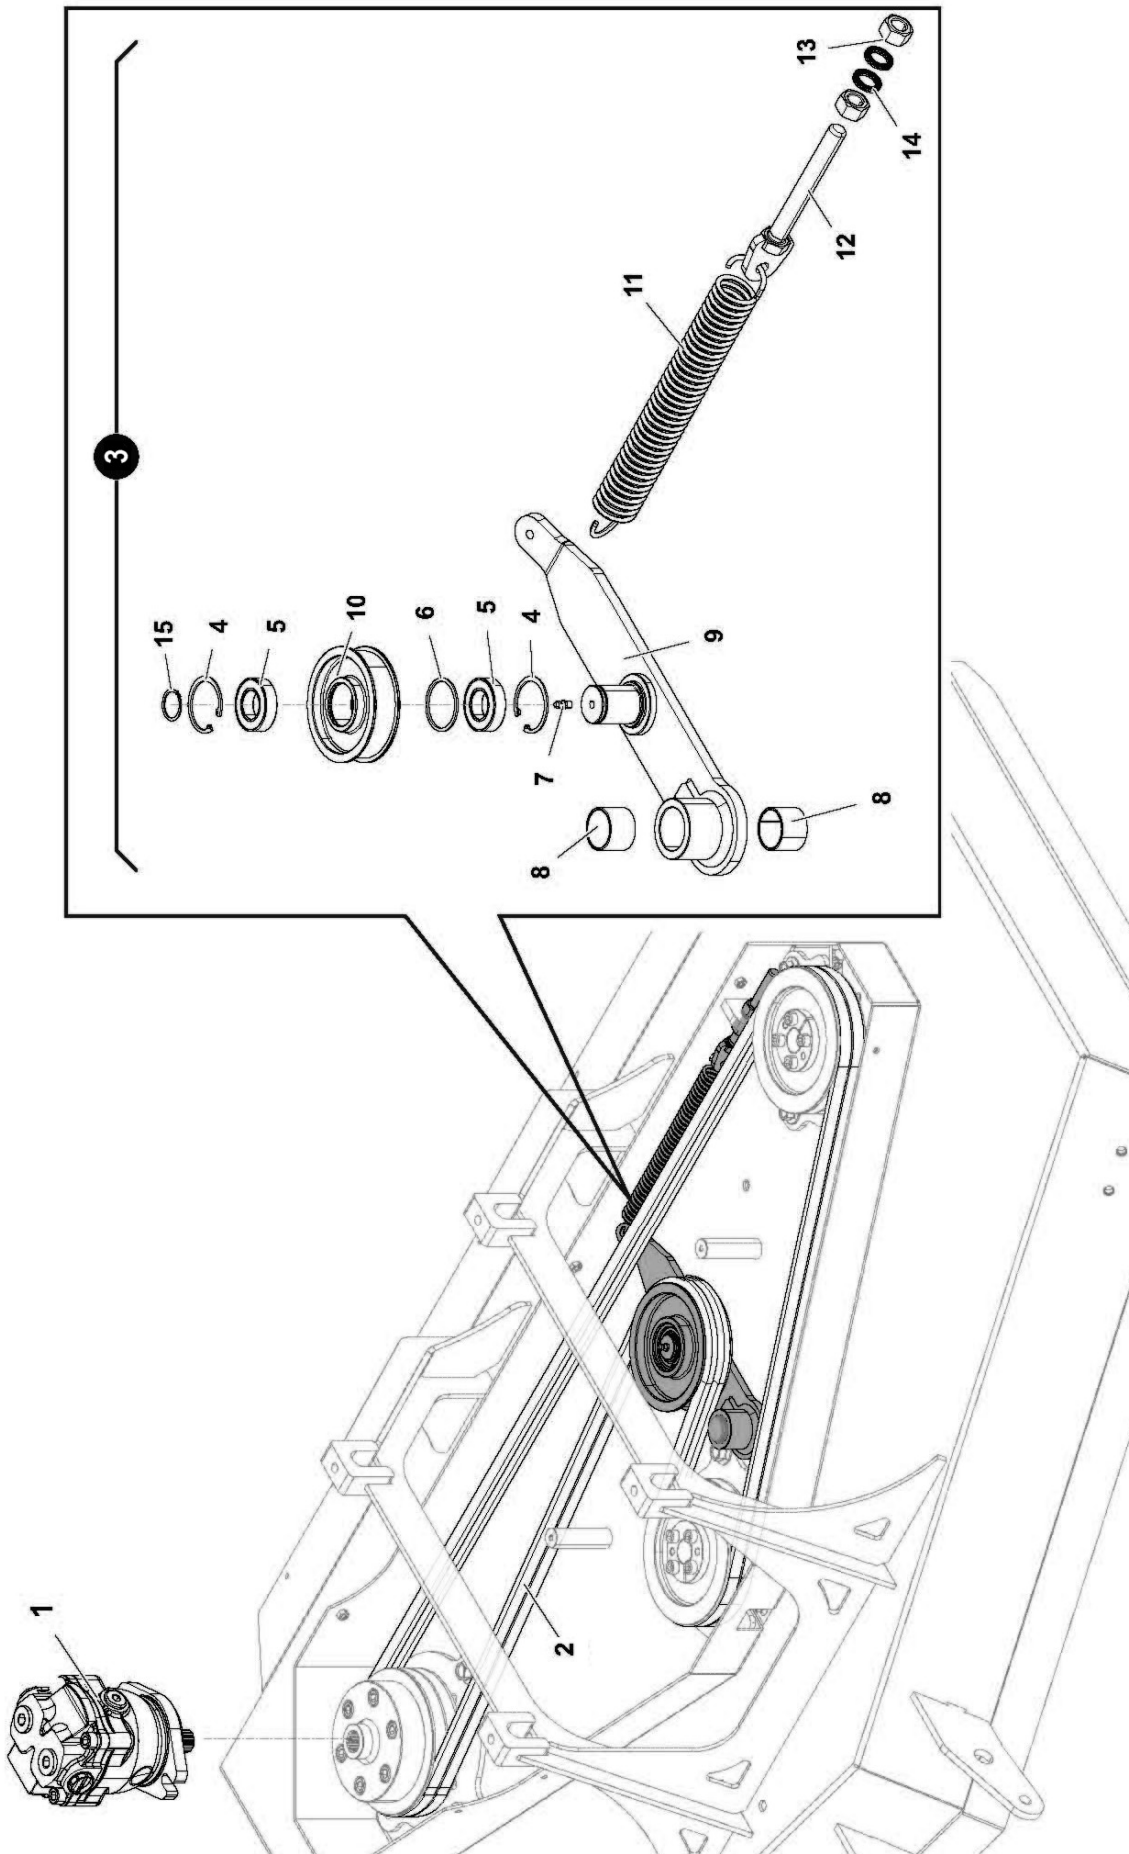

ROTARY MOWER BELT DRIVE MODULE

McCONEL

Module(s): 4003722

ROTARY MOWER BELT DRIVE MODULE

McCONNEL

Module(s): 4003722

REF.	QTY.	PART No.	DESCRIPTION
		4003722	BELT DRIVE MODULE
1	1	4003146	MOTOR
2	2	4003164	BELT
3	1	4003166	TENSIONER ASSEMBLY - <i>c/o:</i>
4	2	4003160	CIRCLIP
5	2	4003161	BALL BEARING
6	1	4003162	SPACER RING
7	1	4000368	GREASER
8	2	4003022	BUSH
9	1	4003163	LEVER
10	1	4003159	PULLEY
11	1	4003165	SPRING
12	1	4000206	SPRING TENSIONER
13	2	4000218	NUT
14	2	4000761	WASHER
15	1	0401225	CIRCLIP