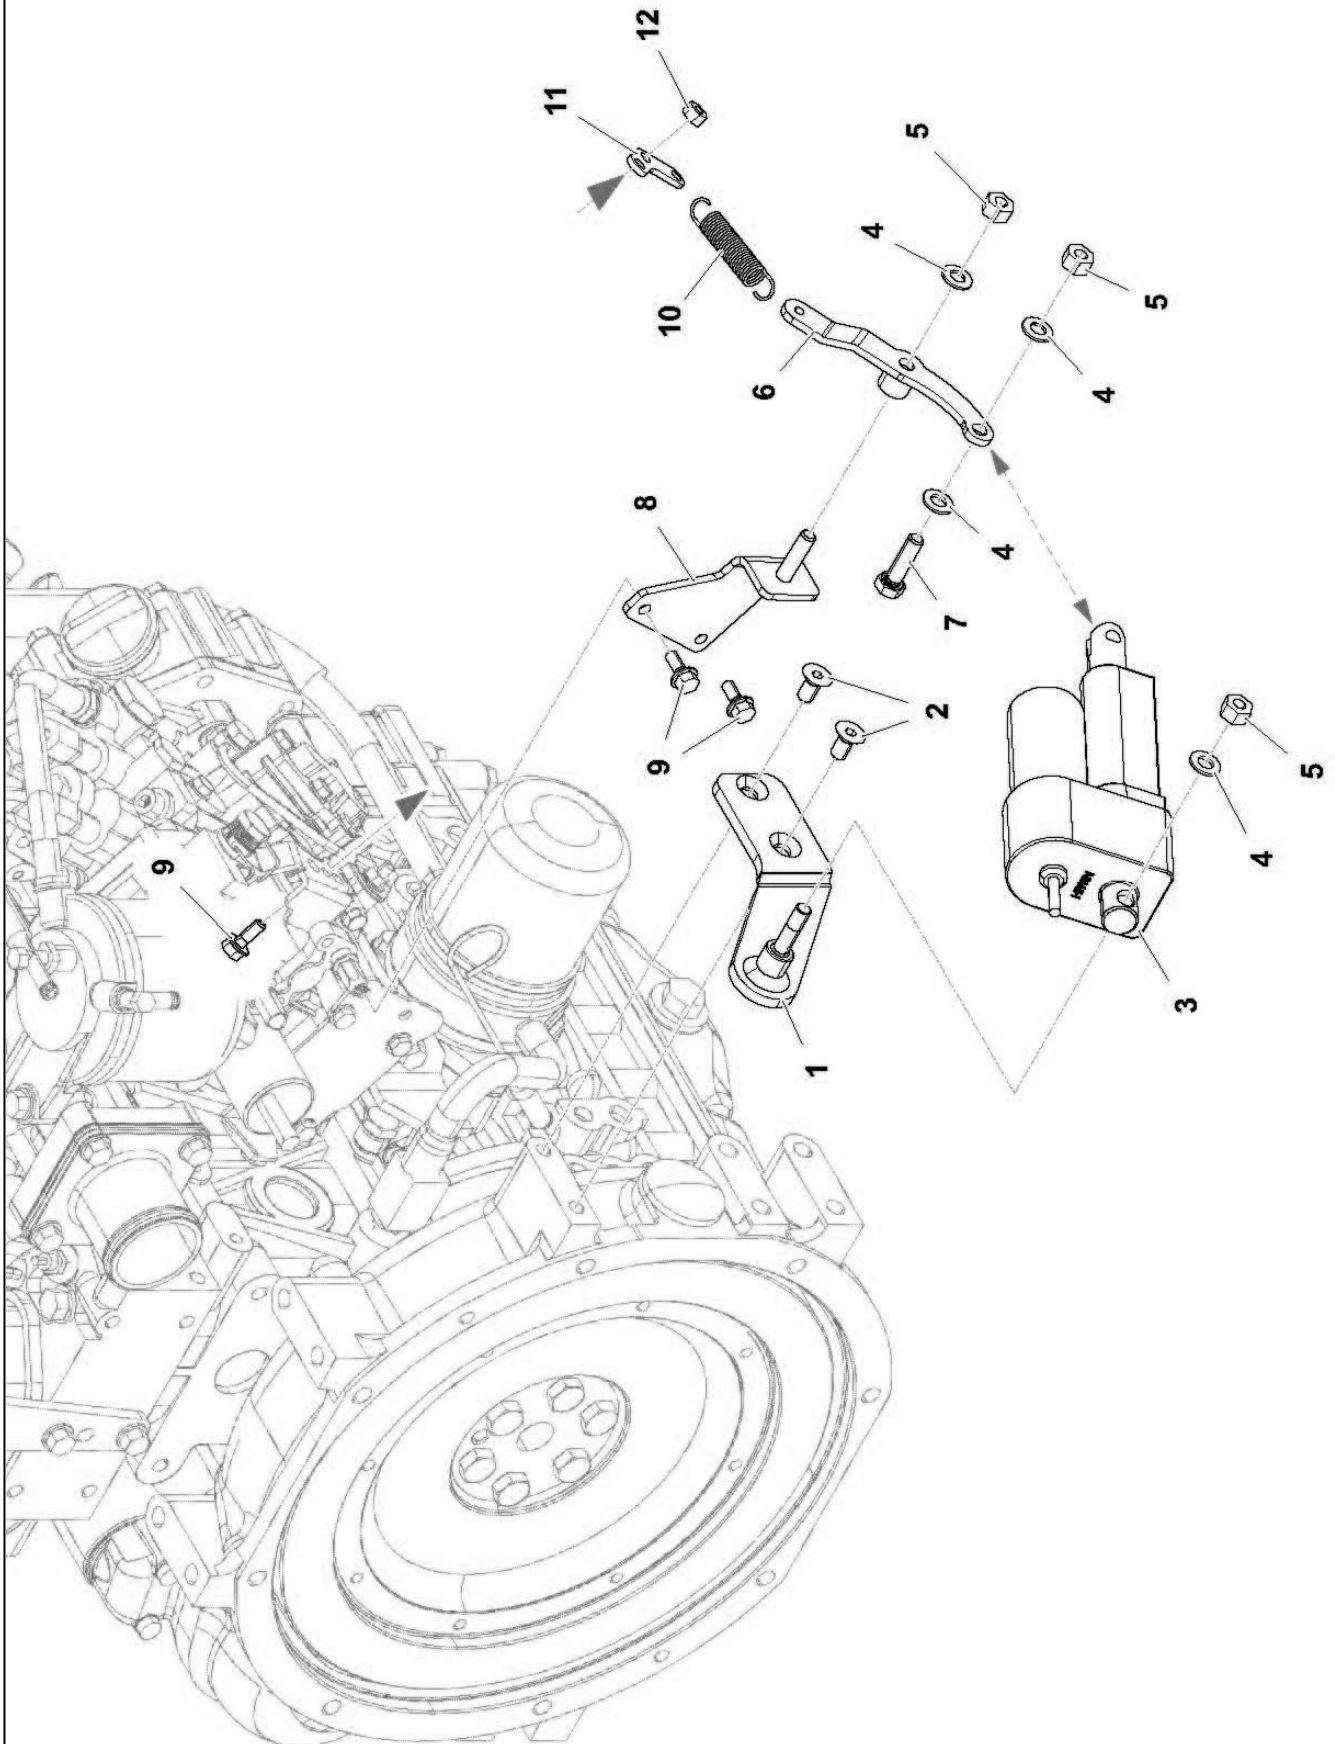

ACTUATOR MODULE

Module(s): 4003708

McCONEL

ACTUATOR MODULE

McCONNEL

Module(s): 4003708

REF.	QTY.	PART No.	DESCRIPTION
		4003708	ACTUATOR MODULE
1	1	4003060	ACTUATOR BRACKET
2	2	4003061	SCREW
3	1	4000086	ACTUATOR
4	4	4000078	WASHER
5	3	4000381	AUTOGRIP NUT
6	1	4003062	ACTUATOR ARM
7	1	4000806	HEX HEAD SCREW
8	1	4000058	THROTTLE BRACKET
9	4	4000316	FLANGED HEAD SCREW
10	1	4000074	THROTTLE SPRING
11	1	4000060	SPRING LINKAGE
12	2	4000443	AUTOGRIP NUT