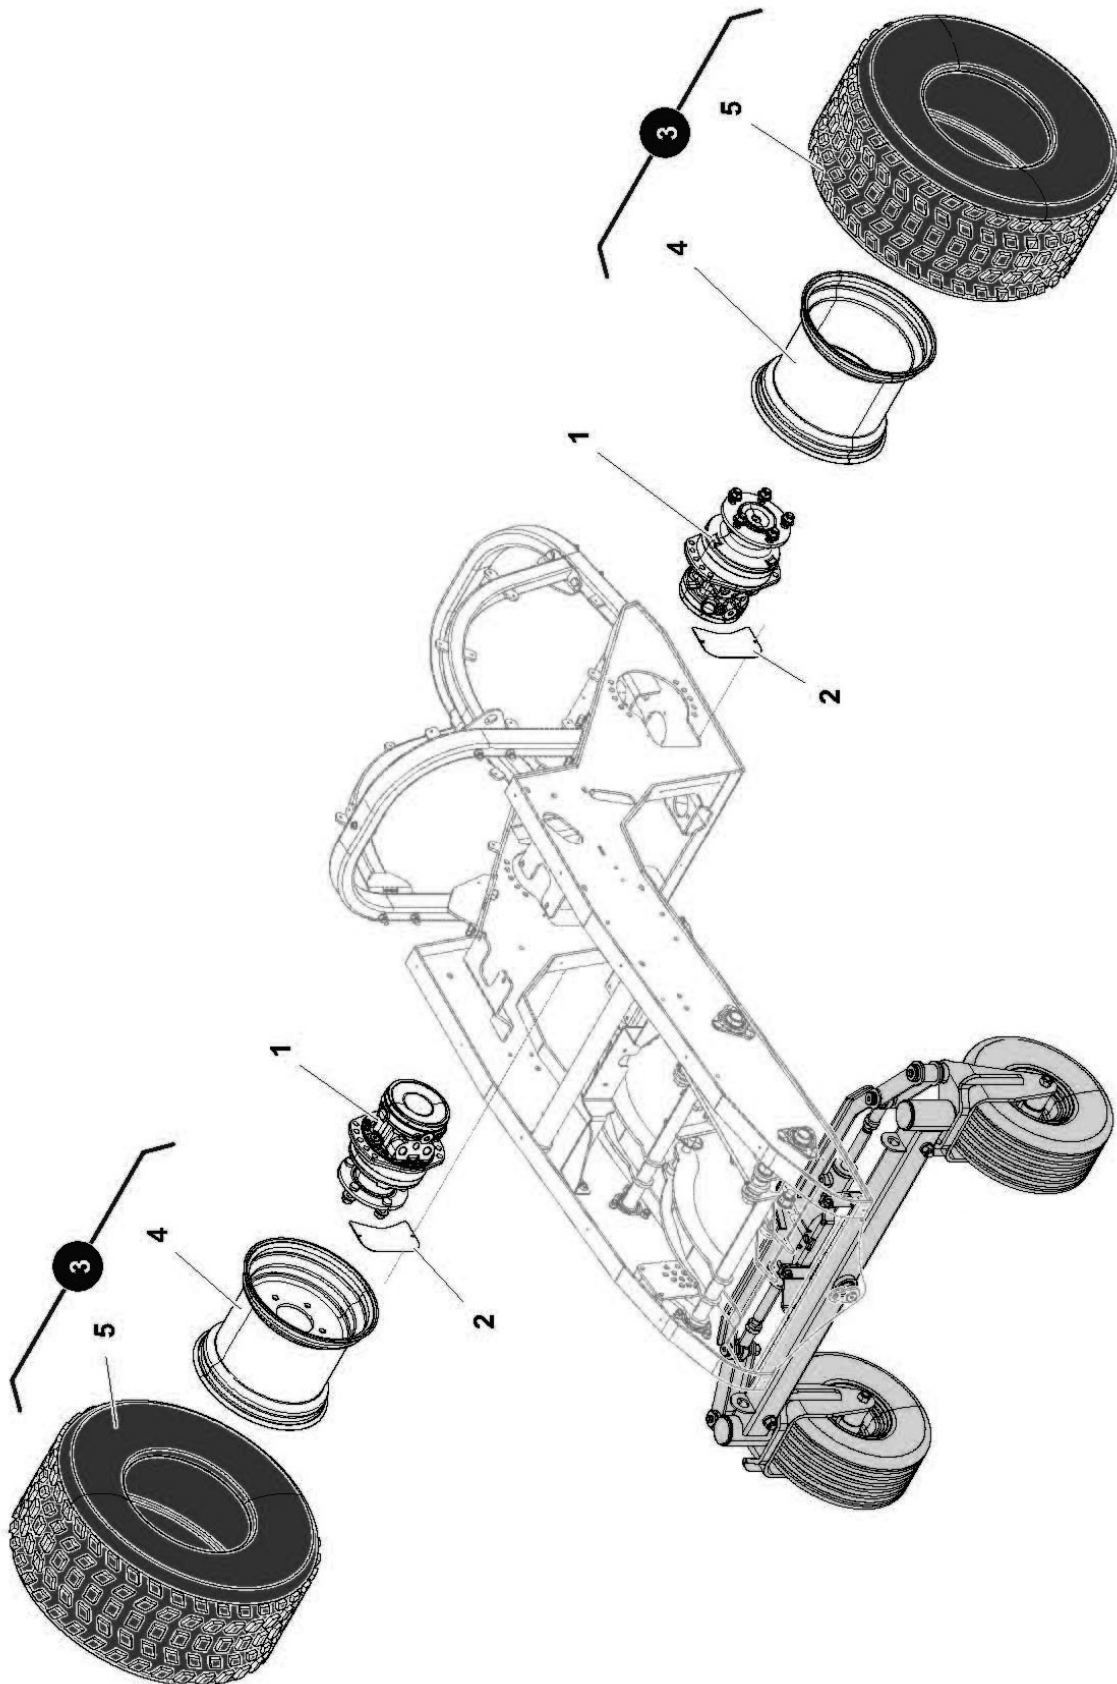

DRIVE WHEELS MODULE

McCONNEL

Module(s): 4003702

REF.	QTY.	PART No.	DESCRIPTION
		4003702	DRIVE WHEELS MODULE
1	2	4000774	WHEEL MOTOR
2	2	4003013	COVER PLATE
3	2	4003014	WHEEL ASSEMBLY <i>comprising of;</i>
4	1	4003015	WHEEL RIM
5	1	4003016	TYRE