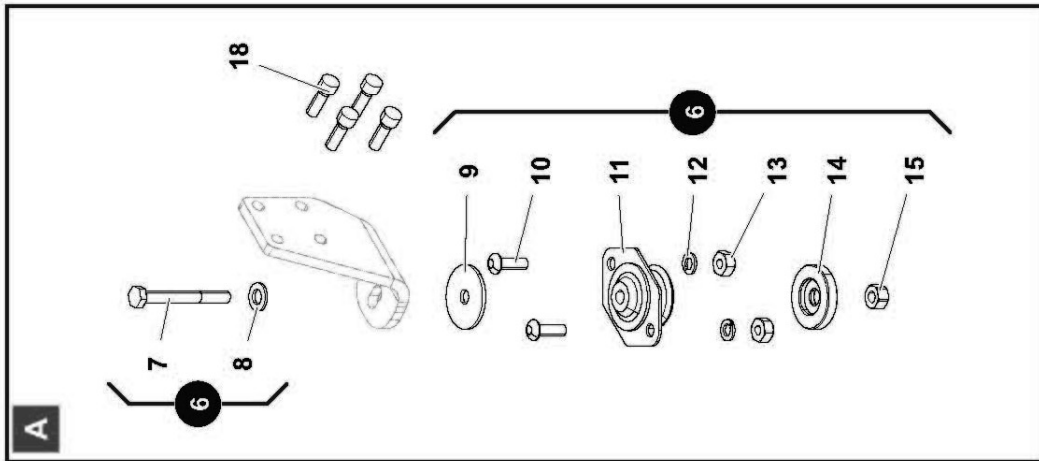

# McCONEL

**TOOL MOUNTING MODULE****McCONNEL**

Module(s): 4003705

<b>REF.</b>	<b>QTY.</b>	<b>PART No.</b>	<b>DESCRIPTION</b>
		<b>4003705</b>	<b>TOOL MOUNTING MODULE</b>
1	4	4003040	PIN & LOCK PIN
2	1	4003041	TOOL MOUNTING - REAR
3	2	9213228	BOLT
4	8	4000370	WASHER
5	4	7316011	LOCKNUT
6	2	4003043	BOLT
7	1	4003044	HYDRAULIC RAM
8	1	4003045	PARALLEL LEVER
9	2	4000368	GREASER
10	1	4003042	TOOL MOUNTING - FRONT