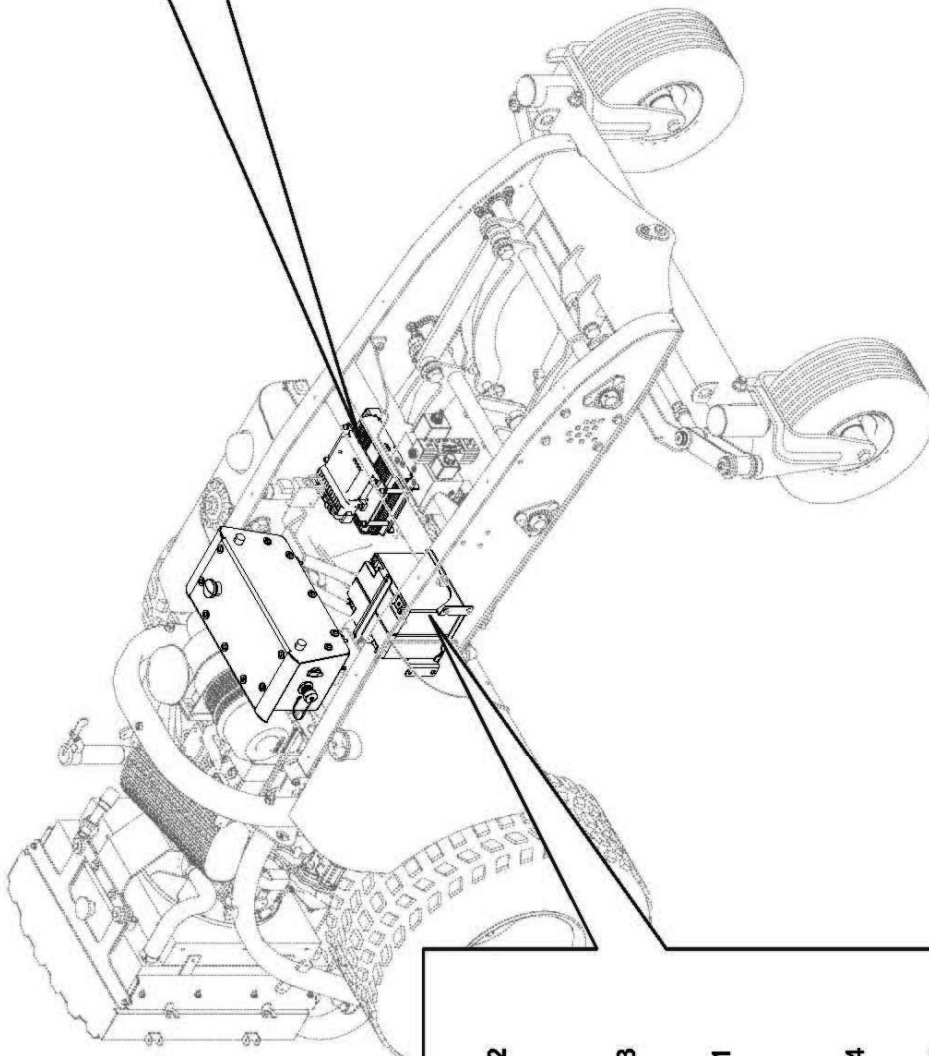

Module(s): 4003715

ELECTRICAL COMPONENTS

McCONNEL

Module(s): 4003715

REF.	QTY.	PART No.	DESCRIPTION
		4003715	ELECTRICAL COMPONENTS
1	2	4000181	BATTERY
2	-	-	-
3	1	4003113	BATTERY CLAMP BAR
4	1	4003114	BATTERY SUPPORT
5	-	-	-
6	-	-	-
7	-	-	-
8	-	-	-
9	-	-	-
10	-	-	-
11	-	-	-
12	-	-	-
13	1	4003115	RECEIVER SUPPORT
14	-	-	-
15	-	-	-
16	-	-	-