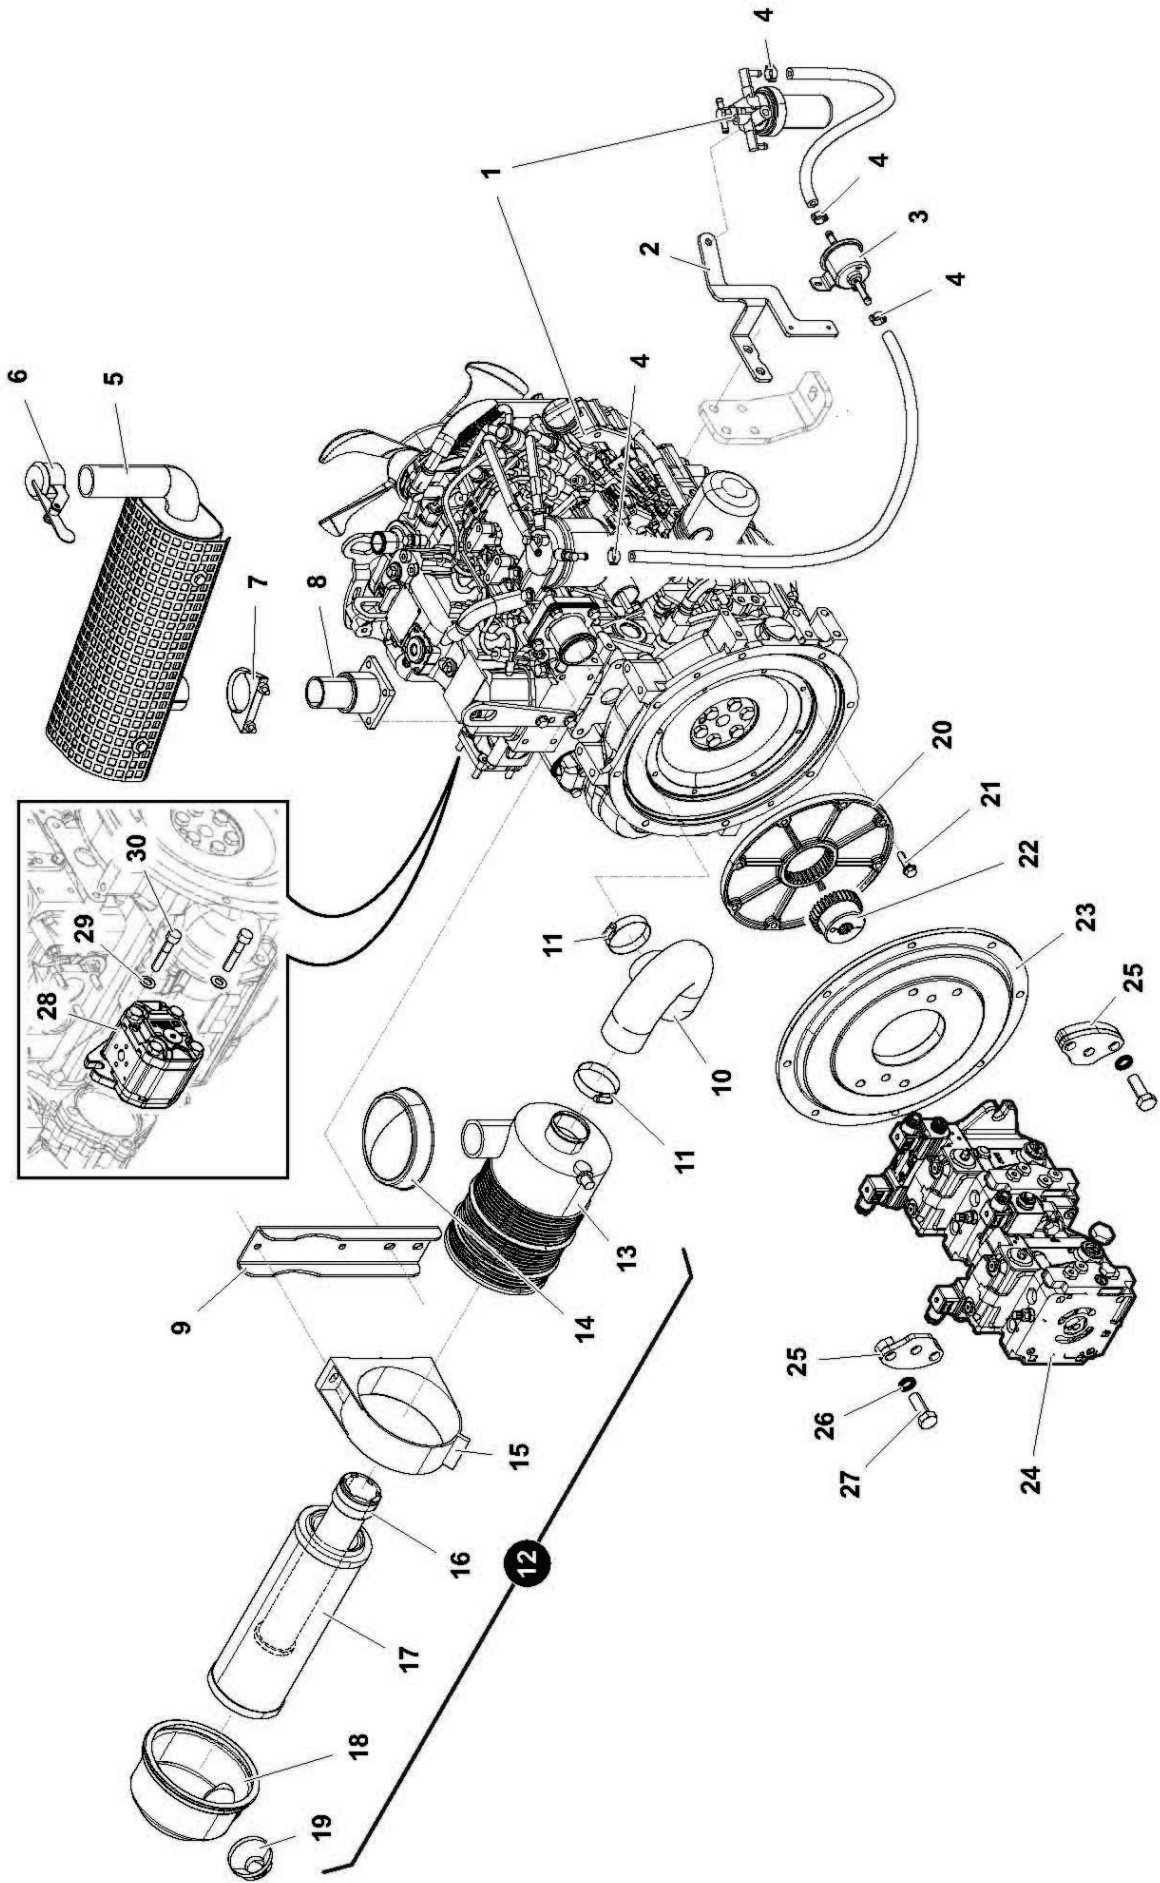

DIESEL ENGINE MODULE

Module(s): 4003707

McCONEL

DIESEL ENGINE MODULE

McCONNEL

Module(s): 4003707

REF.	QTY.	PART No.	DESCRIPTION
		4003707	DIESEL ENGINE MODULE
1	1	4003100	DIESEL ENGINE
2	1	4003053	FILTER & PUMP BRACKET
3	1	4000126	FUEL PUMP
4	4	4000467	HOSE CLAMP
5	1	4003054	SILENCER
6	1	4003055	RAIN CAP
7	1	4000399	CLIP
8	1	4000061	EXHAUST MANIFOLD
9	1	4003056	AIR FILTER SUPPORT
10	1	4003057	AIR FILTER JOINT
11	2	4000397	CLIP
12	1	4003058	AIR FILTER ASSEMBLY & CLIP
13	1	4000048	AIR FILTER HOUSING
14	1	4000051	AIR FILTER COVER
15	1	4000052	AIR FILTER BRACKET
16	1	4000261	SECONDARY AIR FILTER
17	1	4000260	PRIMARY AIR FILTER
18	1	4000280	FILTER HOUSING CAP
19	1	4000279	RUBBER VALVE
20	1	4000297	FLYWHEEL
21	8	4000430	FLANGED HEAD SCREW
22	1	4000432	GROOVED JOINT
23	1	4000429	FLYWHEEL PUMP ADAPTOR
24	1	4003059	TANDEM PUMP
25	2	4000433	PUMP CLAMP
26	6	4000434	LOCK WASHER
27	6	4000435	HEX HEAD SCREW
28	1	4000345	GEAR PUMP
29	2	4000758	WASHER
30	2	4000437	CYLINDRIC HEAD SCREW