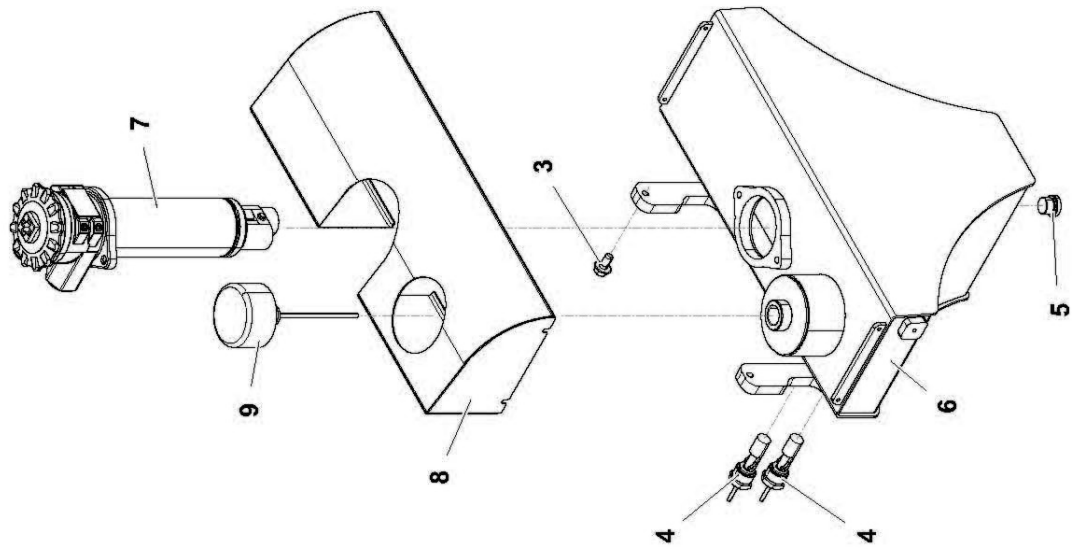

# RADIATOR MODULE

Module(s): 4003709

**McCONEL**

**RADIATOR MODULE****McCONNEL**

Module(s): 4003709

<b>REF.</b>	<b>QTY.</b>	<b>PART No.</b>	<b>DESCRIPTION</b>
		<b>4003709</b>	<b>RADIATOR MODULE</b>
1	1	4003063	VALVE
2	1	4003064	VALVE BRACKET
3	1	4003065	MOUNTING BRACKET
4	1	4003066	MOUNTING BRACKET
5	1	4003067	RADIATOR MOUNTING BRACKET
6	1	4000393	RADIATOR WATER HOSE - RIGHT
7	4	4003068	HOSE CLIP
8	1	4000392	RADIATOR WATER HOSE - LEFT
9	2	4000083	ANTI-VIBRATION MOUNTING
10	2	4000416	AUTOGRIP NUT
11	2	4000068	HEADLESS SCREW
12	1	4003069	RADIATOR
13	6	4000385	WASHER
14	2	4000808	LOCKNUT
15	2	4000381	AUTOGRIP NUT
16	8	4000176	SCREW
17	1	4000169	RADIATOR SUPPORT - LEFT
18	12	4000789	WASHER
19	12	4000075	AUTOGRIP NUT
20	1	4000170	RADIATOR SUPPORT - RIGHT
21	1	4000171	RADIATOR SUPPORT
22	2	4000316	FLANGED HEAD SCREW
23	2	4000412	SILENCING WASHER
24	1	4001231	RADIATOR FIXING
25	2	4000080	WASHER
26	2	4000870	HEX HEAD SCREW
27	1	4000797	RADIATOR BONNET
28	2	4000377	CYLINDRIC HEAD SCREW
29	4	4000798	WASHER
30	2	4000383	HINGE
31	8	4000378	COUNTERSUNK HEAD SCREW
32	2	4000799	LOCKNUT
33	2	4000806	HEX HEAD SCREW
34	1	4003070	RADIATOR BONNET ASSEMBLY