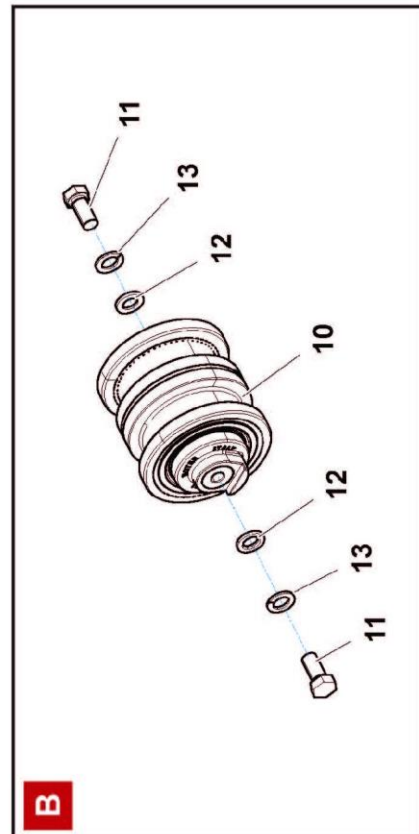

DRIVE ROLLER ASSEMBLIES

Machine: ROBOPOWER

McCONEL

DRIVE ROLLER ASSEMBLIES

McCONNEL

Machine: ROBOPOWER

REF.	QTY.	PART No.	DESCRIPTION
			ROBOPOWER - Drive Rollers
1	6	4004159	ROLLER ASSEMBLY
2	6	4004160	ROLLER BRACKET
3	12	4004161	ROLLER
4	24	4004162	BOLT
5	12	4004163	BUSH
6	6	4004164	PIN
7	6	7315629	WASHER
8	6	4004165	NUT
9	6	4000224	GREASE NIPPLE
10	4	4004145	ROLLER
11	8	4000175	BOLT
12	8	4001537	WASHER
13	8	4000610	WASHER