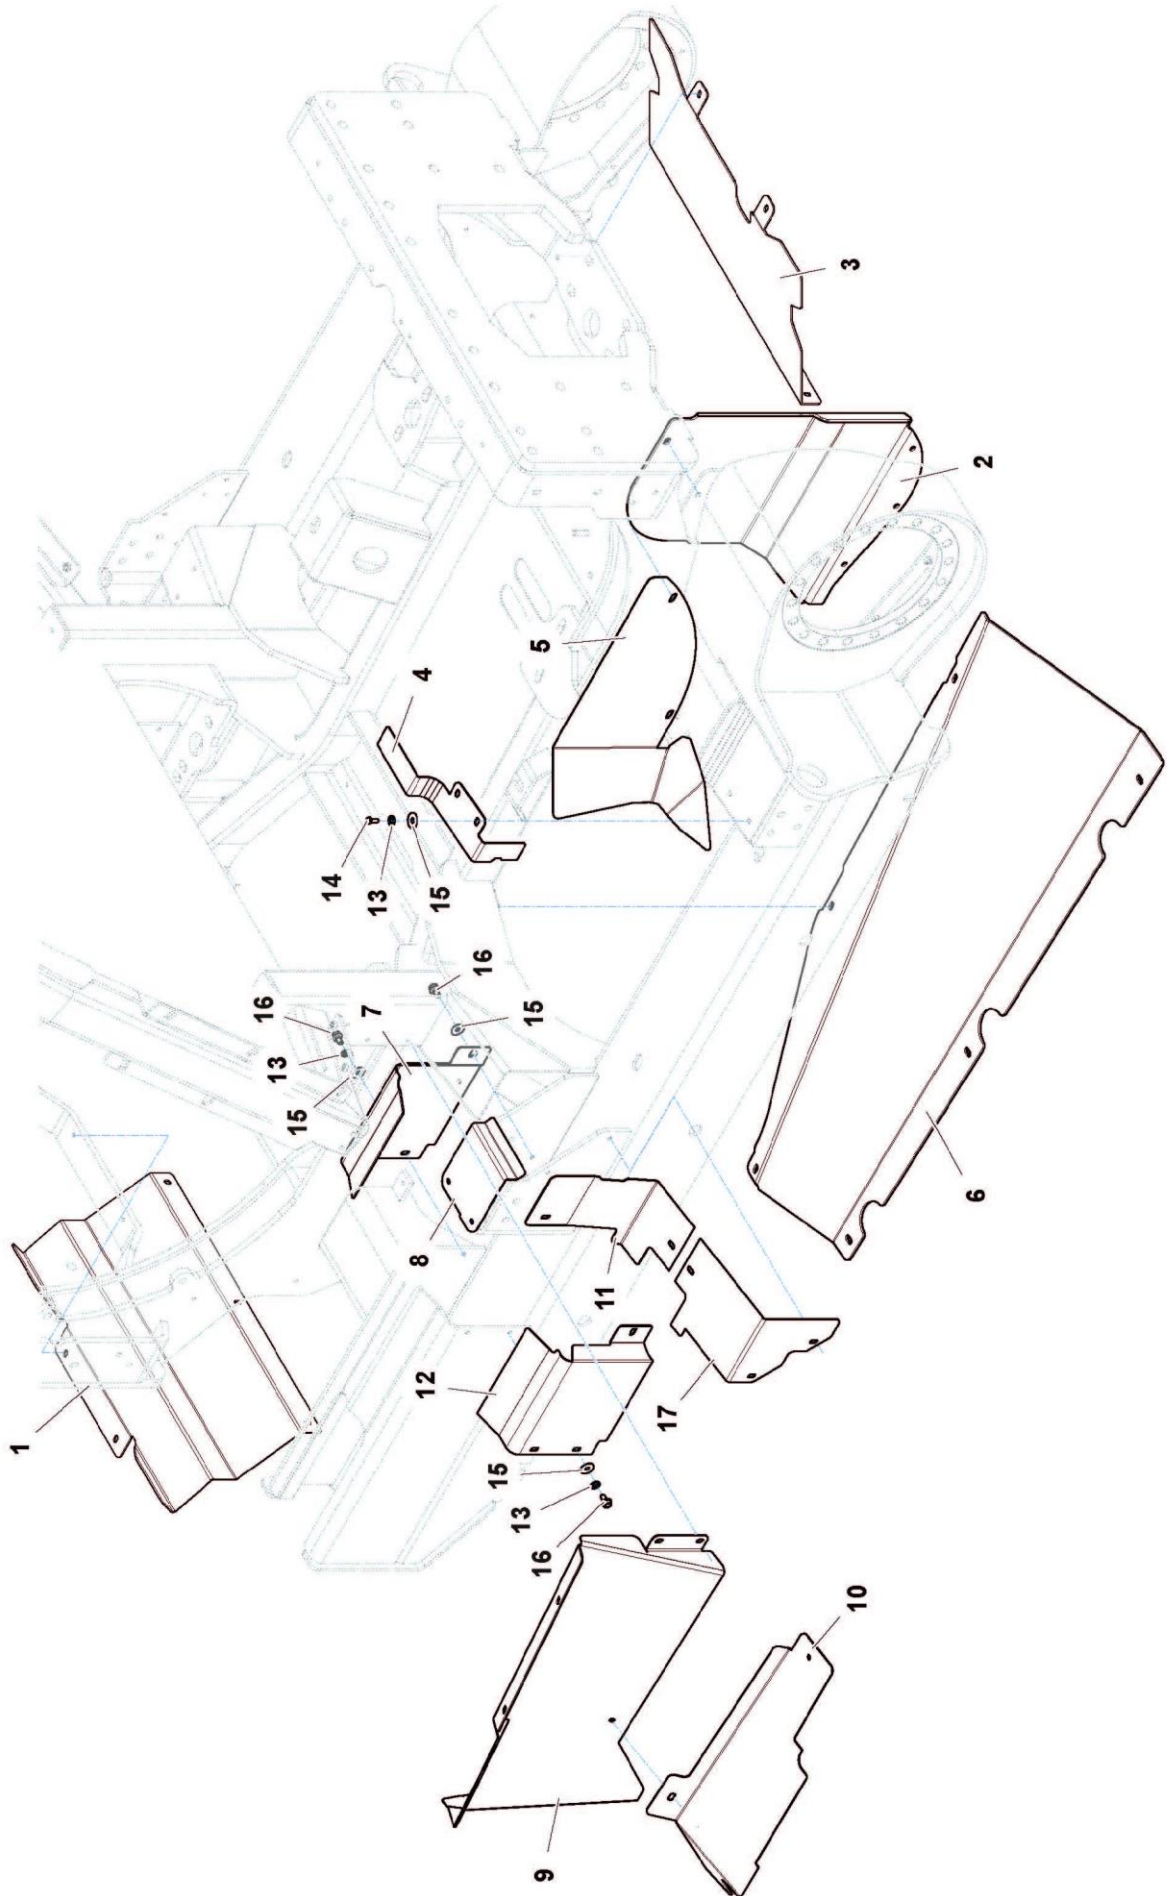

LOWER SIDE CASINGS – LEFT HAND

Machine: ROBOPOWER

McCONNEL

LOWER SIDE CASINGS – LEFT HAND

McCONNEL

Machine: ROBOPOWER

REF.	QTY.	PART No.	DESCRIPTION
			ROBOPOWER - Lower Casings LH
1	1	4004278	CASING
2	1	4004279	CASING
3	1	4004280	CASING
4	1	4004281	MUDGUARD
5	1	4004282	CASING
6	1	4004283	CASING
7	1	4004051	CASING
8	1	4004047	MUDGUARD
9	1	4004284	MUDGUARD
10	1	4004285	CASING
11	1	4004286	MUDGUARD
12	1	4004046	CASING
13	2	7315559	WASHER
14	16	4005223	BOLT
15	16	4000385	WASHER
16	4	4004247	BOLT
17	1	4004287	CASING