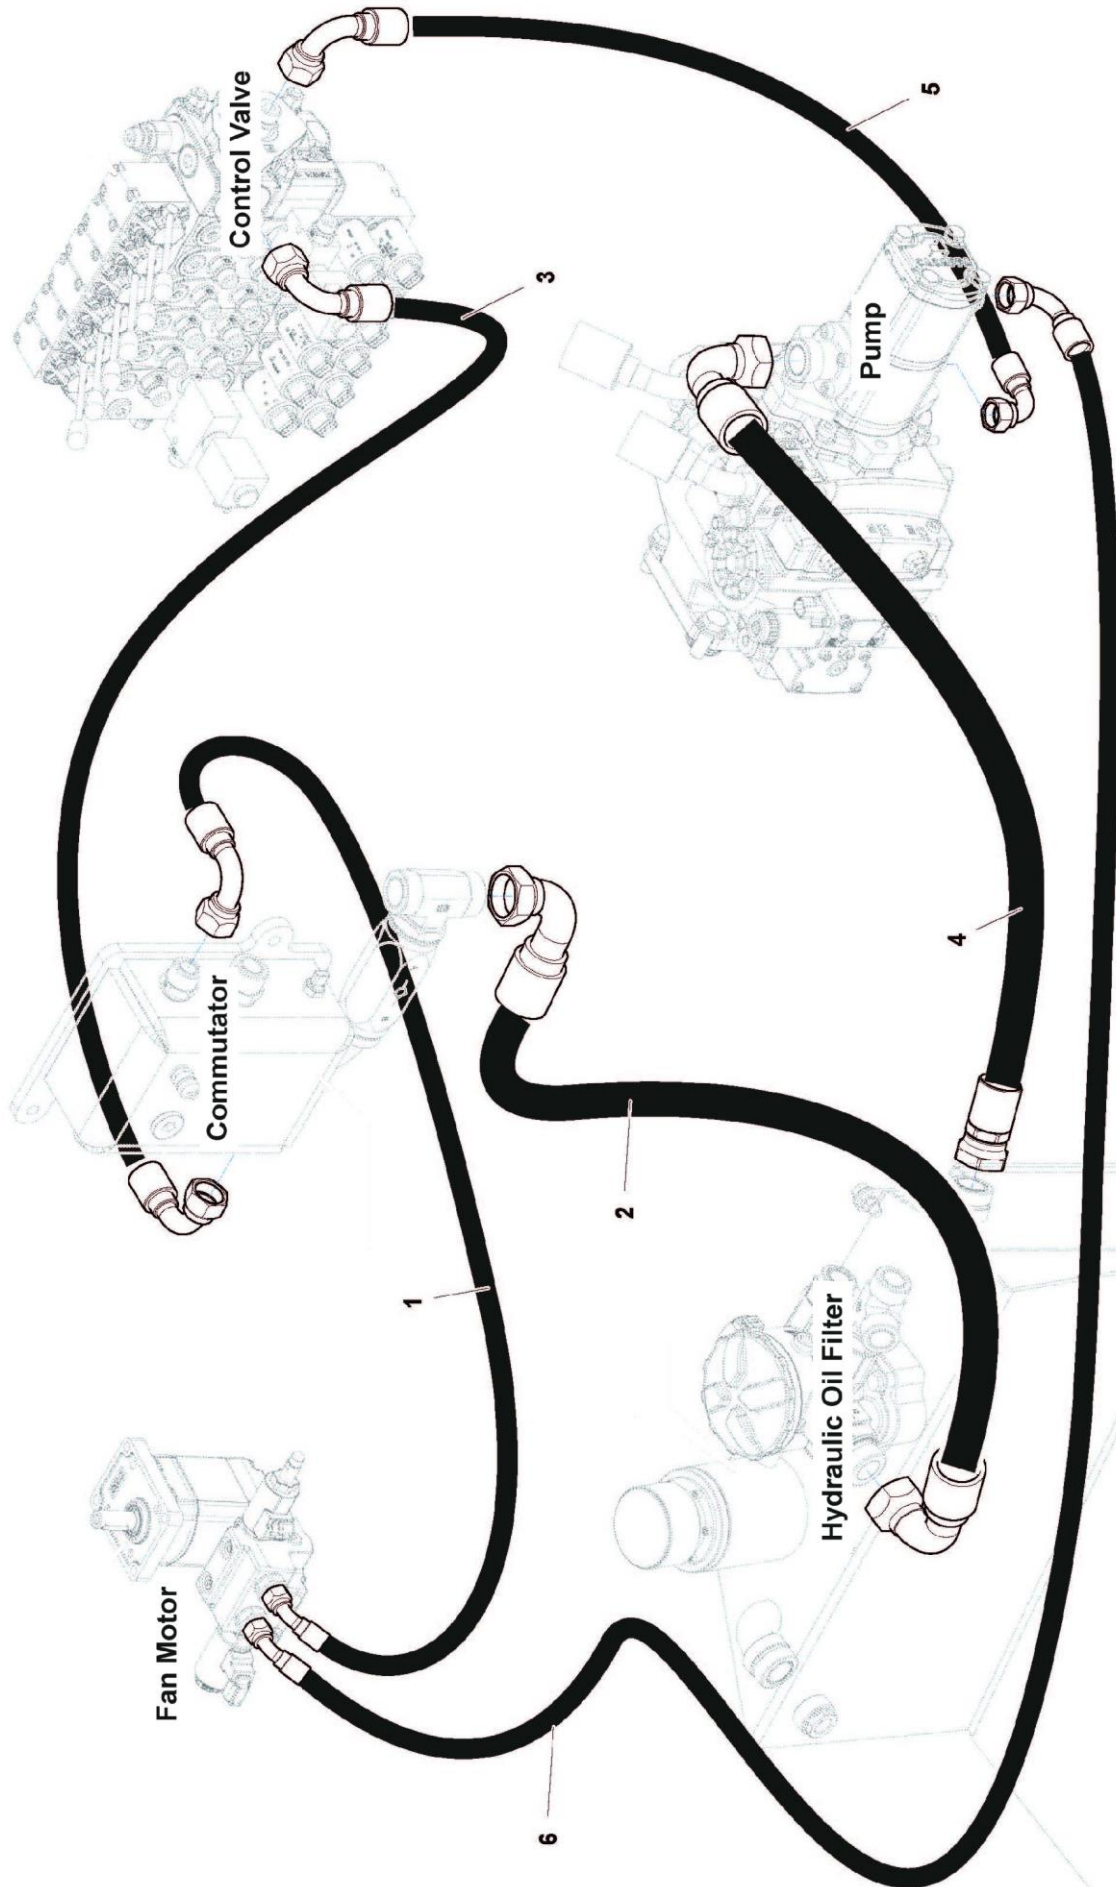

HYDRAULIC CIRCUIT HOSES

Machine: ROBOPOWER

McCONNEL

HYDRAULIC CIRCUIT HOSES

Machine: ROBOPOWER

REF.	QTY.	PART No.	DESCRIPTION
			ROBOPOWER - Hydraulic Circuit Hoses
1	1	4004304	HOSE
2	1	4004305	HOSE
3	1	4004306	HOSE
4	1	4004307	HOSE
5	1	4004308	HOSE
6	1	4004309	HOSE