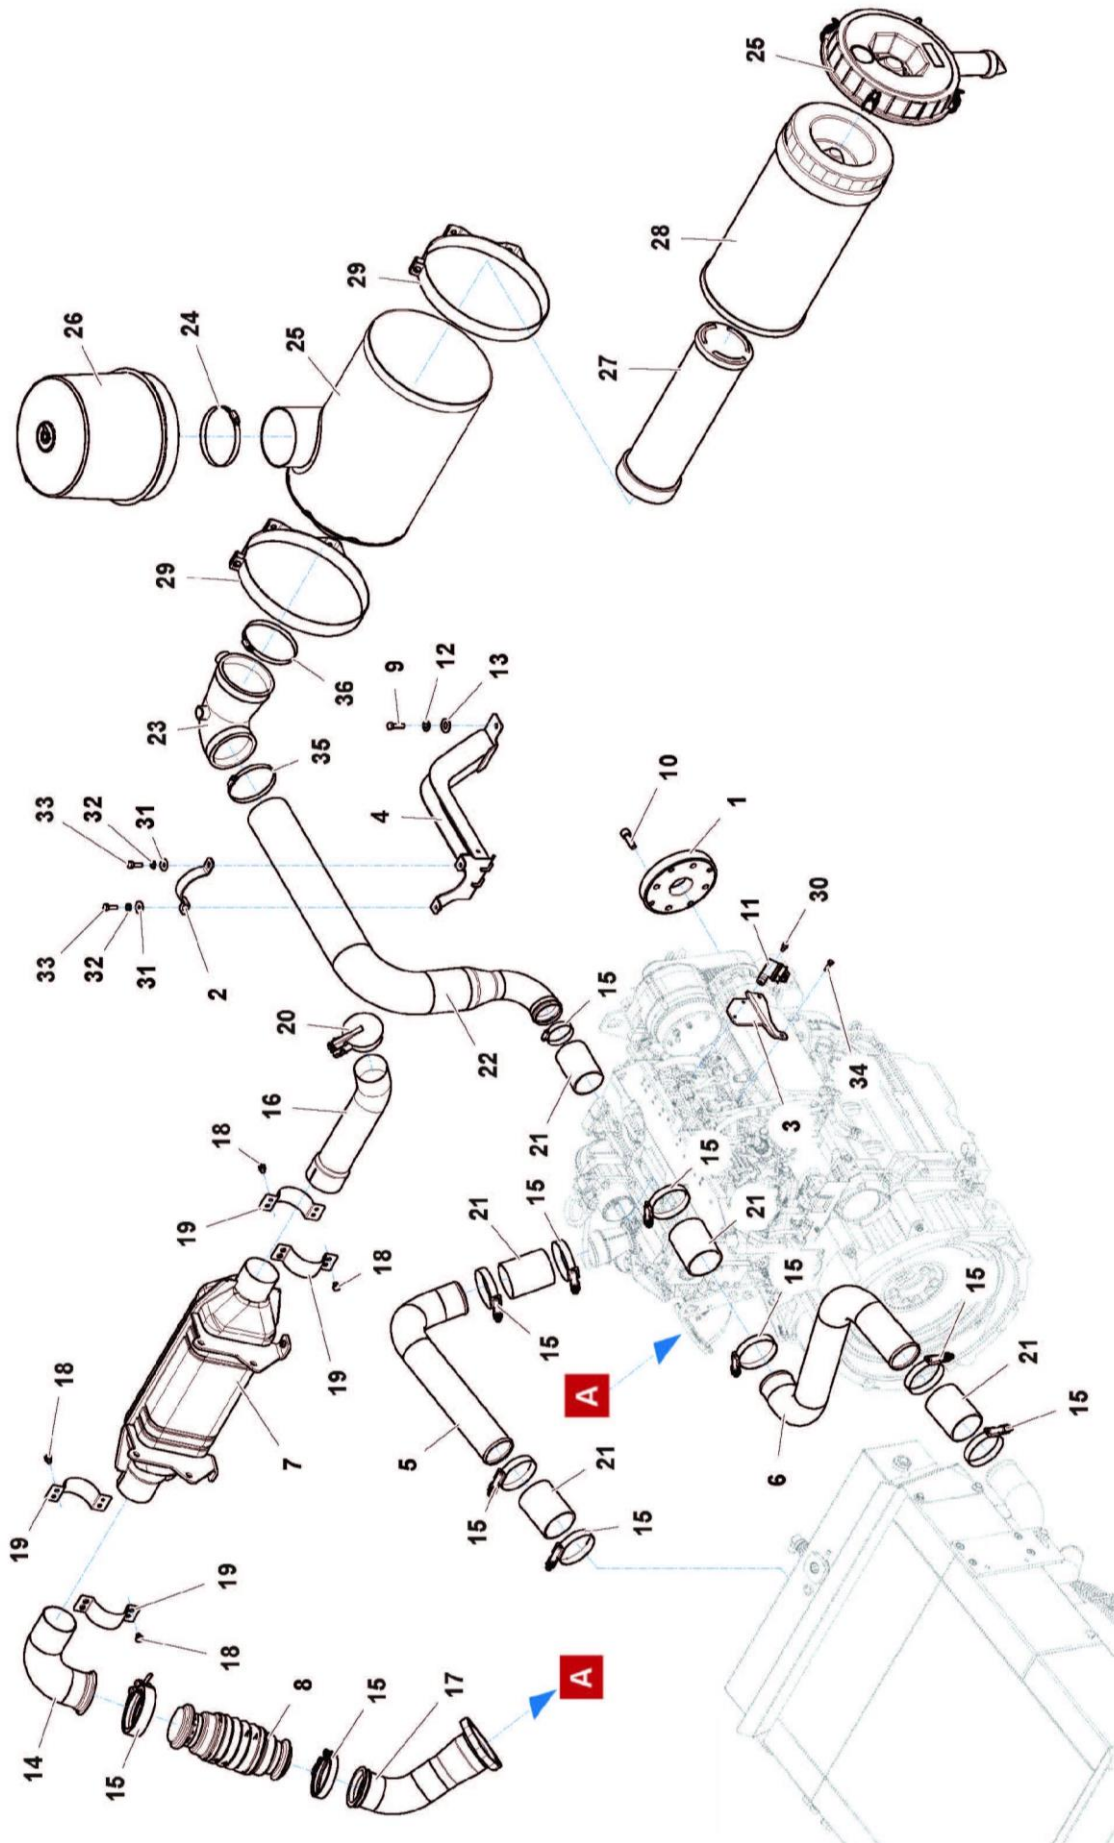

ENGINE ACCESSORIES

Machine: ROBOPOWER

McCONEL

ENGINE ACCESSORIES

McCONNEL

Machine: ROBOPOWER

REF.	QTY.	PART No.	DESCRIPTION
			ROBOPOWER - Engine Accessories
1	1	4004062	FLANGE
2	1	4004063	CLAMP
3	1	4004064	BRACKET
4	1	4004065	BRACKET
5	1	4004066	HOSE
6	1	4004067	HOSE
7	1	4004068	SILENCER
8	1	4004069	EXHAUST PIPE
9	2	4000806	BOLT
10	4	4004070	BOLT
11	1	4005216	RELAY
12	2	7315559	WASHER
13	2	4000385	WASHER
14	1	4004071	EXHAUST PIPE
15	11	4004072	COLLAR
16	1	4004073	EXHAUST PIPE
17	1	4004074	EXHAUST PIPE
18	8	4004075	BOLT
19	2	4004076	COLLAR
20	1	4004077	RAIN COVER
21	5	4004078	SLEEVE
22	1	4004079	PIPE
23	1	4004080	PIPE
24	1	4004081	CLAMP
25	1	4004082	FILTER HOUSING
26	1	4004083	PRE-FILTER
27	1	4004056	SECONDARY AIR FILTER
28	1	4004055	PRIMARY AIR FILTER
29	2	4004084	CLAMP
30	2	4004085	BOLT
31	2	4000385	WASHER
32	2	4004086	WASHER
33	2	4005223	BOLT
34	2	4005148	BOLT
35	1	4004087	COLLAR
36	1	4004088	COLLAR