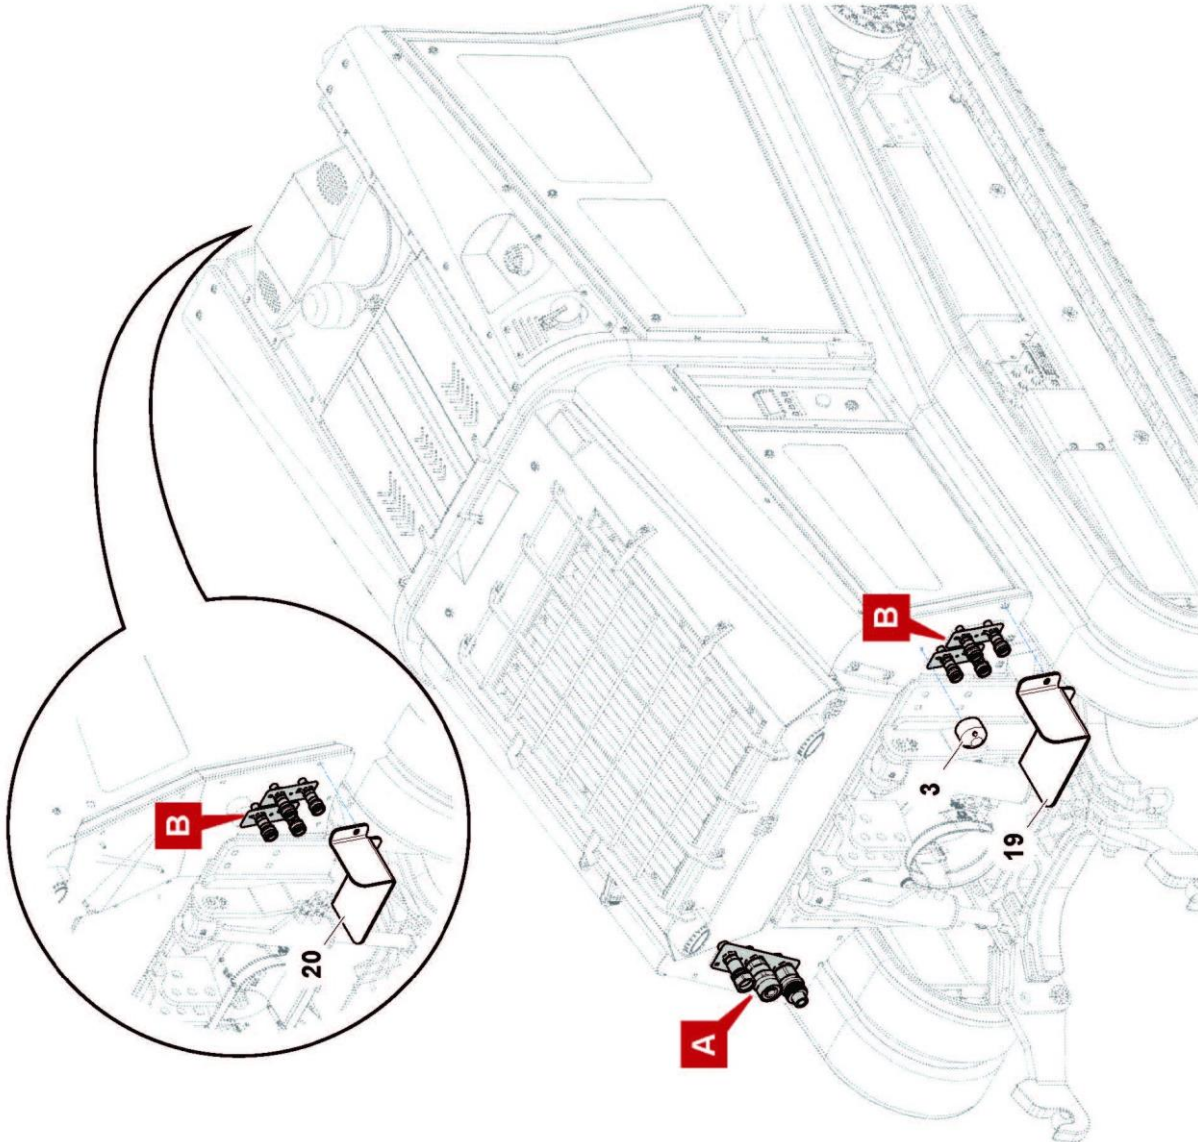

QR COUPLINGS

Machine: ROBOPOWER

McCONEL

QR COUPLINGS

McCONNEL

Machine: ROBOPOWER

REF.	QTY.	PART No.	DESCRIPTION
			ROBOPOWER - QR Couplings
1	1	4005036	NUT
2	1	4004191	FITTINGS PLATE
3	2	4004192	NUT
4	1	4004193	ADAPTOR
5	2	4004194	ADAPTOR
6	1	4004195	BONDED SEAL
7	2	4004196	BONDED SEAL
8	1	4004197	QR COUPLING
9	1	4004198	QR COUPLING
10	1	4004199	QR COUPLING
11	4	4000131	NUT
12	1	4004200	FITTINGS PLATE
13	1	4004201	FITTINGS PLATE
14	4	4004202	ADAPTOR
15	4	4000792	BONDED SEAL
16	4	4004203	QR COUPLING
17	4	4005222	BOLT
18	4	4001239	WASHER
19	1	4004204	PROTECTION PLATE
20	1	4004205	PROTECTION PLATE