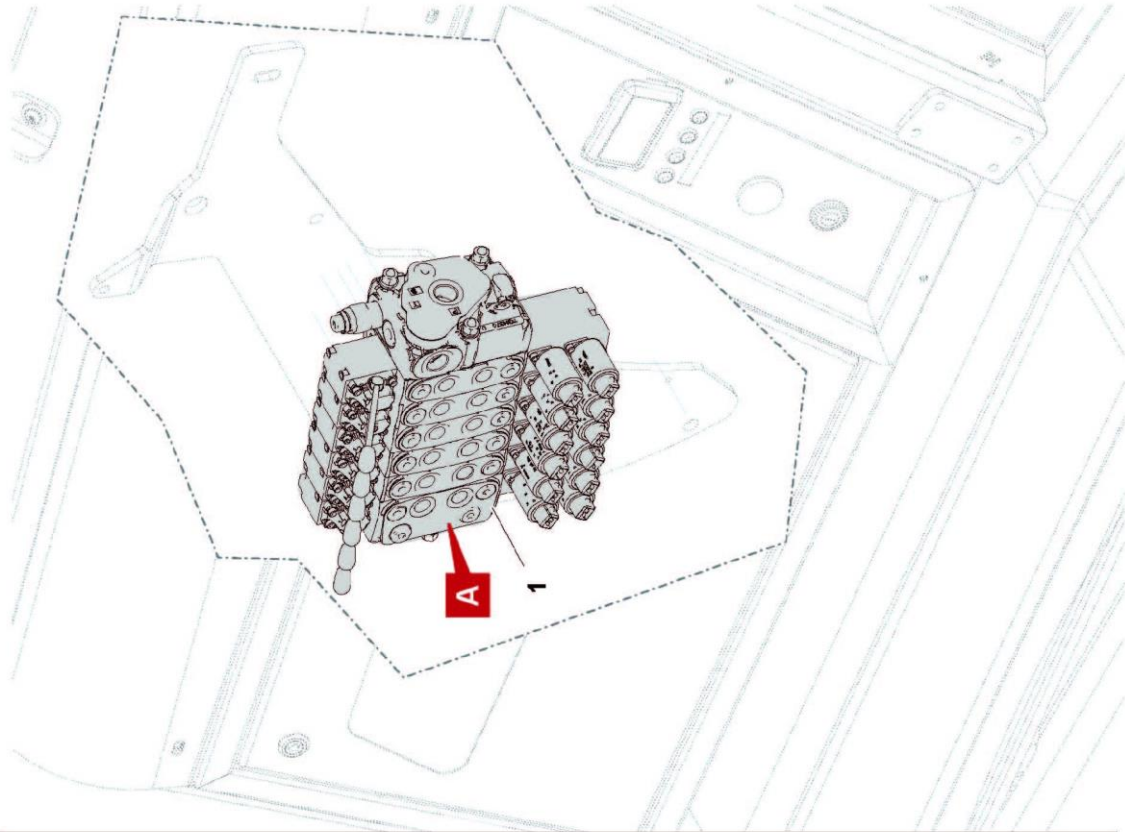

CONTROL VALVE

Machine: ROBOPOWER

McCONEL

CONTROL VALVE

McCONNEL

Machine: ROBOPOWER

REF.	QTY.	PART No.	DESCRIPTION
			ROBOPOWER - Control Valve
1	1	4004166	CONTROL VALVE
2	2	4004167	CONNECTOR
3	14	7315777	CONNECTOR
4	2	7315797	CONNECTOR
5	2	4004168	COIL