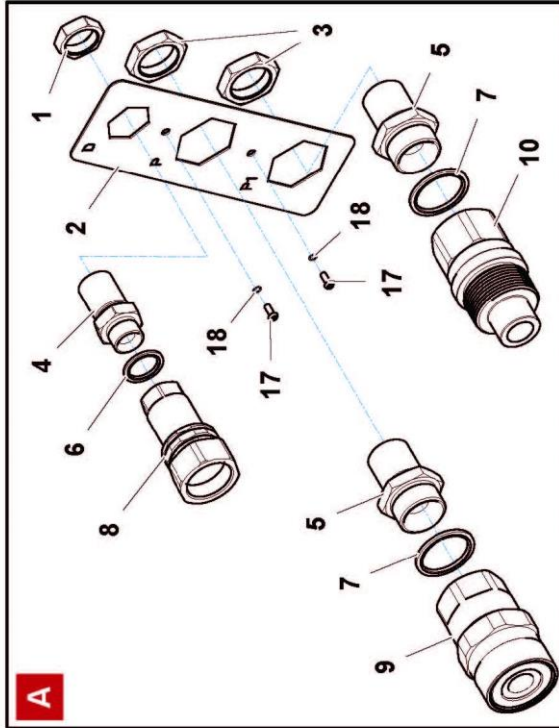

RADIATOR ASSEMBLY

Machine: ROBOPOWER

McCONNEL

RADIATOR ASSEMBLY**McCONNEL**

Machine: ROBOPOWER

REF.	QTY.	PART No.	DESCRIPTION
			ROBOPOWER - Radiator Assembly
1	1	4004185	RADIATOR
2	2	4004186	CONNECTOR
3	4	4004117	BOLT
4	4	4000865	NUT
5	1	9213084	BOLT
6	1	7315559	WASHER
7	1	4003021	WASHER
8	1	4004187	FAN MOTOR
9	2	7315797	CONNECTOR
10	2	4000209	BOLT
11	2	9100205	WASHER
12	6	4000608	WASHER
13	1	4004188	LEVEL SWITCH
14	2	9200082	BOLT
15	2	4000756	NUT
16	1	4000579	CONNECTOR
17	-	-	REQUEST AVAILABILITY
18	2	4004189	BRACKET
19	2	4004190	COLLAR

QR COUPLINGS

Machine: ROBOPOWER

McCONEL

QR COUPLINGS**McCONNEL**

Machine: ROBOPOWER

REF.	QTY.	PART No.	DESCRIPTION
			ROBOPOWER - QR Couplings
1	1	4005036	NUT
2	1	4004191	FITTINGS PLATE
3	2	4004192	NUT
4	1	4004193	ADAPTOR
5	2	4004194	ADAPTOR
6	1	4004195	BONDED SEAL
7	2	4004196	BONDED SEAL
8	1	4004197	QR COUPLING
9	1	4004198	QR COUPLING
10	1	4004199	QR COUPLING
11	4	4000131	NUT
12	1	4004200	FITTINGS PLATE
13	1	4004201	FITTINGS PLATE
14	4	4004202	ADAPTOR
15	4	4000792	BONDED SEAL
16	4	4004203	QR COUPLING
17	4	4005222	BOLT
18	4	4001239	WASHER
19	1	4004204	PROTECTION PLATE
20	1	4004205	PROTECTION PLATE