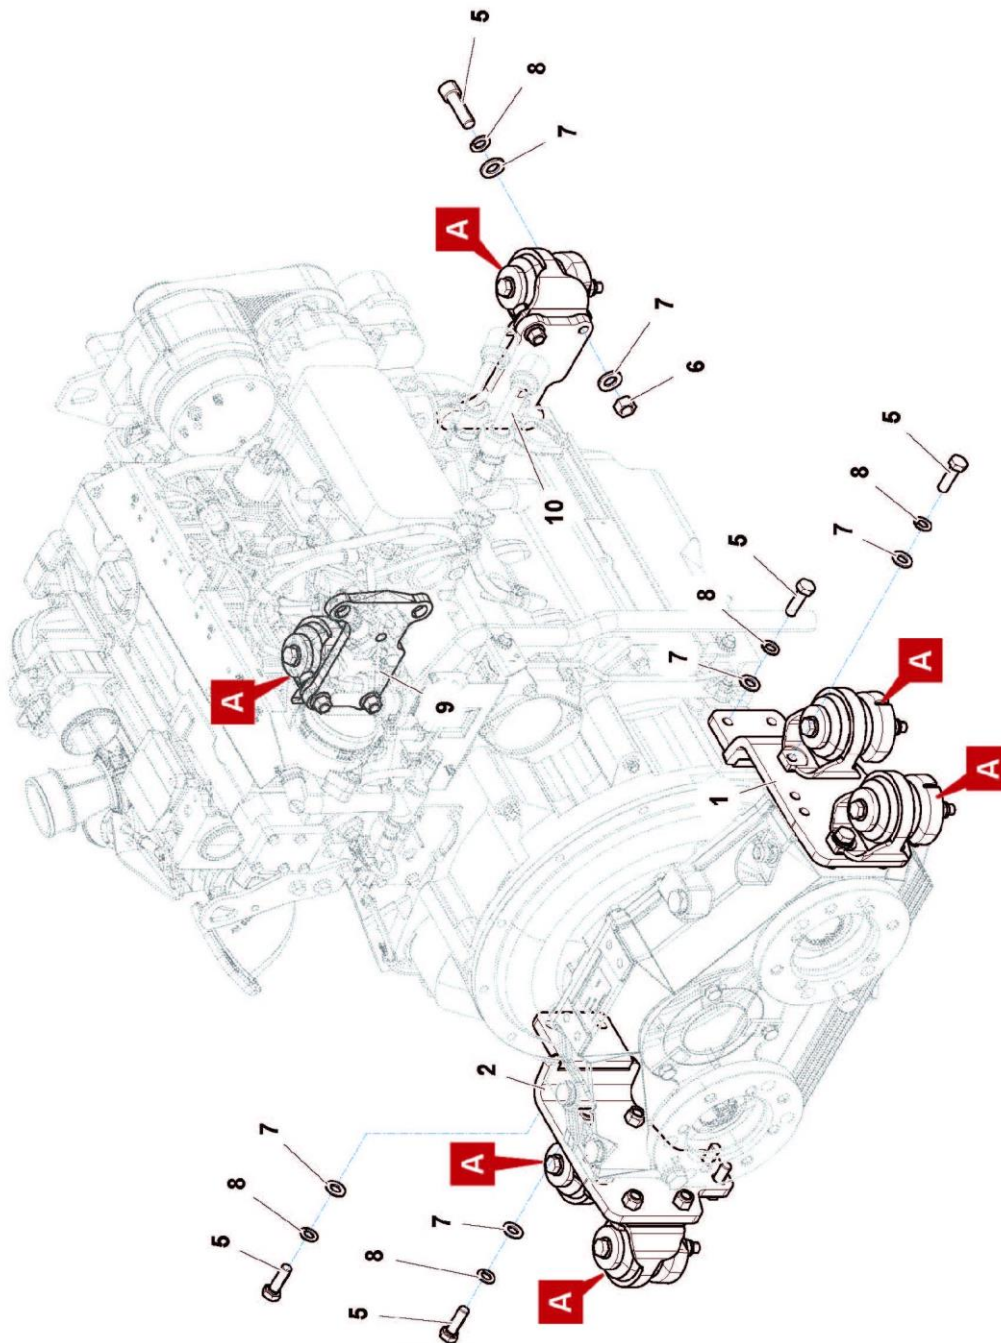

ENGINE MOUNTINGS

Machine: ROBOPOWER

McCONEL

A

11