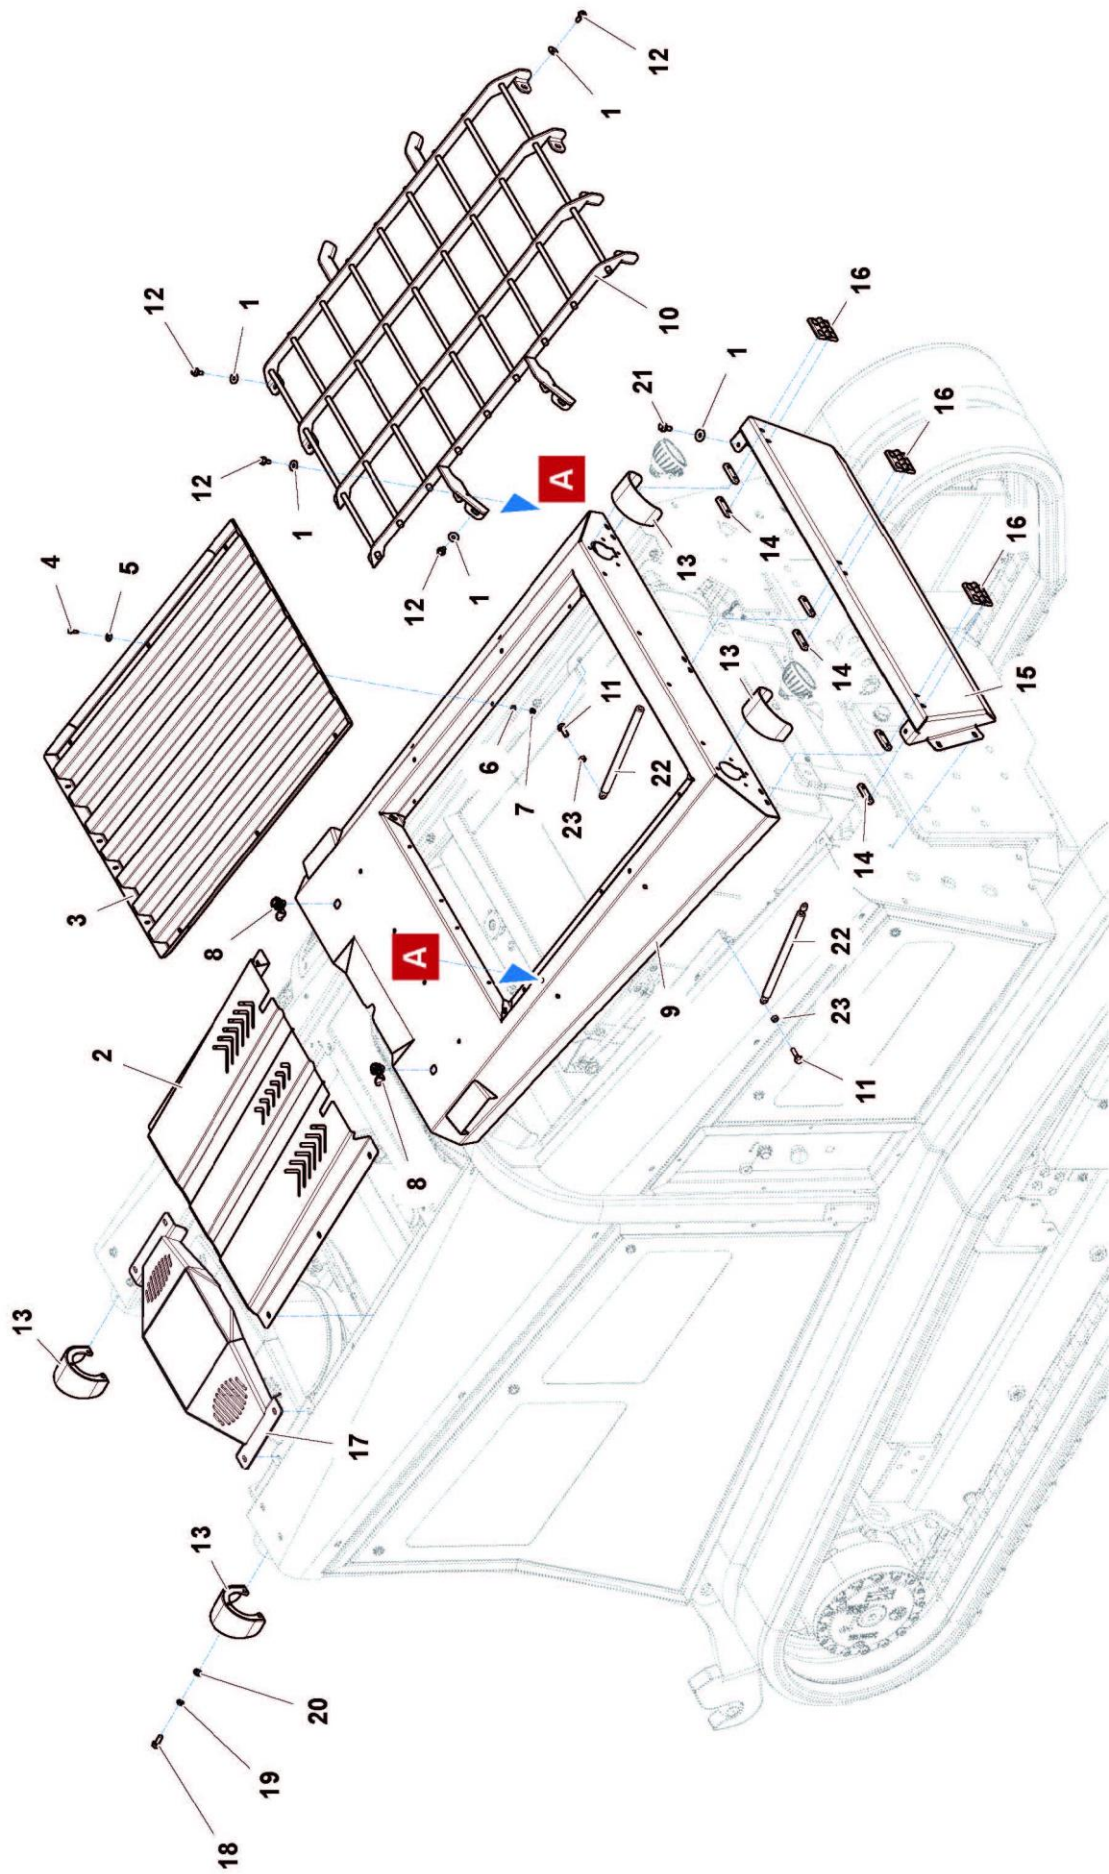

UPPER CASINGS

Machine: ROBOPOWER

McCONNEL

UPPER CASINGS

McCONNEL

Machine: ROBOPOWER

REF.	QTY.	PART No.	DESCRIPTION
			ROBOPOWER - Upper Casings
1	18	4000385	WASHER
2	1	4004249	TOP CASING
3	1	4004250	TOP CASING INSERT
4	14	4005148	BOLT
5	14	4000321	WASHER
6	14	4000789	WASHER
7	14	4000791	NUT
8	2	4005071	LOCK
9	1	4004251	BONNET
10	1	4004256	GRILLE
11	1	4000430	BOLT
12	16	4004265	BOLT
13	4	4004266	LIGHT GUARD
14	6	4004267	TAB
15	1	4004268	CASING
16	3	4004054	HINGE
17	1	4004269	COVER PANEL
18	3	4004037	BOLT
19	3	4000544	WASHER
20	3	4000789	WASHER
21	3	9414044	BOLT
22	2	4004270	SPRING
23	1	4004271	NUT