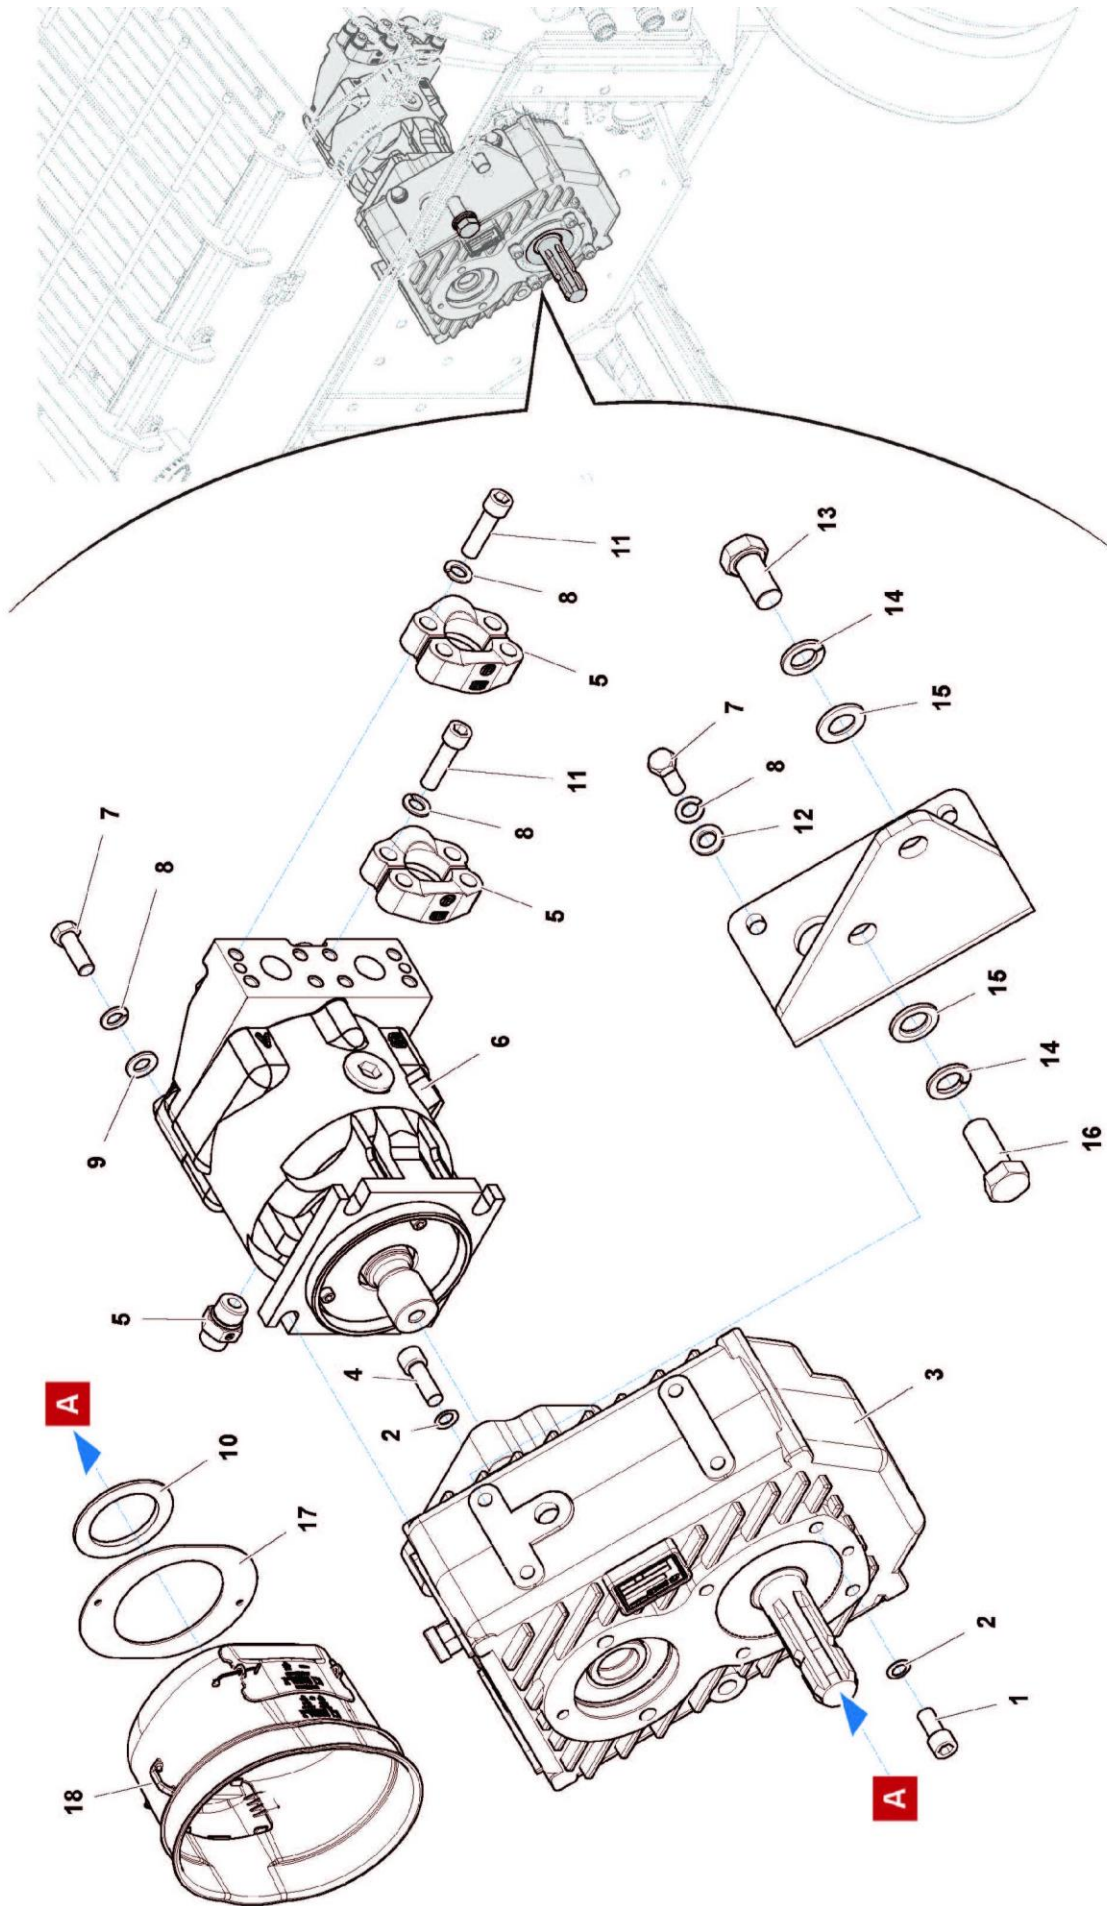

FRONT PTO ASSEMBLY

Machine: ROBOPOWER

McCONEL

FRONT PTO ASSEMBLY

McCONNEL

Machine: ROBOPOWER

REF.	QTY.	PART No.	DESCRIPTION
			ROBOPOWER - Front PTO Assembly
1	4	9343056	BOLT
2	6	4000357	WASHER
3	1	4004323	GEARBOX
4	2	4004324	BOLT
5	1	4004325	SPLIT FLANGE
6	1	4004326	MOTOR
7	8	4004146	BOLT
8	12	4000460	WASHER
9	4	4000479	WASHER
10	1	4004327	RING
11	8	4004328	BOLT
12	4	4001535	WASHER
13	1	4004329	BOLT
14	2	4001374	WASHER
15	2	4000370	WASHER
16	1	4004322	BOLT
17	1	4004330	PLATE
18	1	7316034	SHAFT GUARD