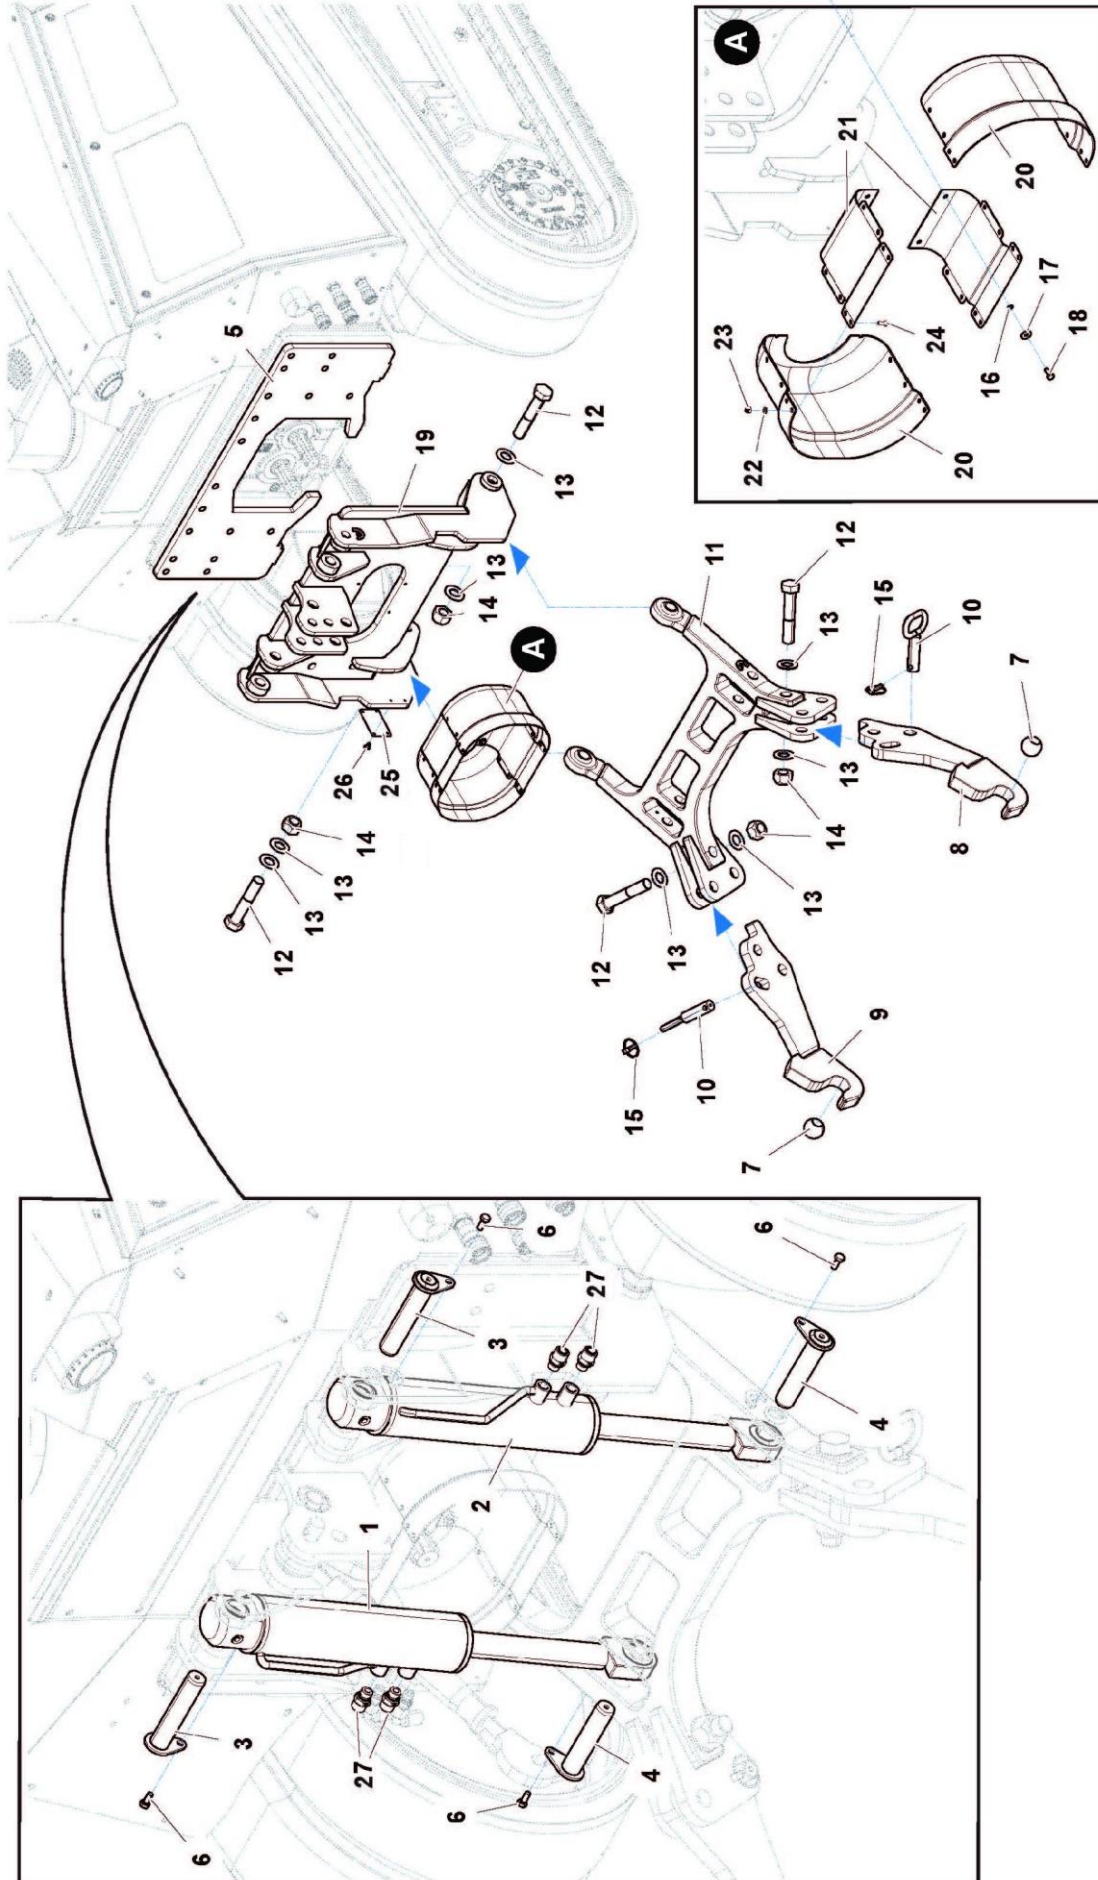

REAR LINKAGE ASSEMBLY

Machine: ROBOPOWER

McCONNEL

REAR LINKAGE ASSEMBLY

McCONNEL

Machine: ROBOPOWER

REF.	QTY.	PART No.	DESCRIPTION
			ROBOPOWER - Rear Linkage
1	1	4004206	HYDRAULIC RAM
2	1	4004207	HYDRAULIC RAM
3	2	4003018	PIN
4	2	7315619	PIN
5	1	4004208	MOUNTING PLATE
6	4	4000216	BOLT
7	2	4004209	LINK BALL
8	1	4004210	LINK ARM
9	1	4004211	LINK ARM
10	2	4004212	LINKAGE PIN
11	1	4004213	LINKAGE FRAME
12	4	4004214	BOLT
13	8	4004215	WASHER
14	4	4004216	NUT
15	1	7315884	LOCK PIN
16	4	4000544	WASHER
17	4	4000321	WASHER
18	4	4004037	BOLT
19	1	4004217	BRACKET
20	2	4004218	PTO GUARD PANEL
21	2	4004219	PTO GUARD PANEL
22	8	4000321	WASHER
23	8	4000791	LOCKNUT
24	8	4004334	BOLT
25	1	4004221	IDENTIFICATION PLATE
26	4	4004220	RIVET
27	2	7315777	CONNECTOR