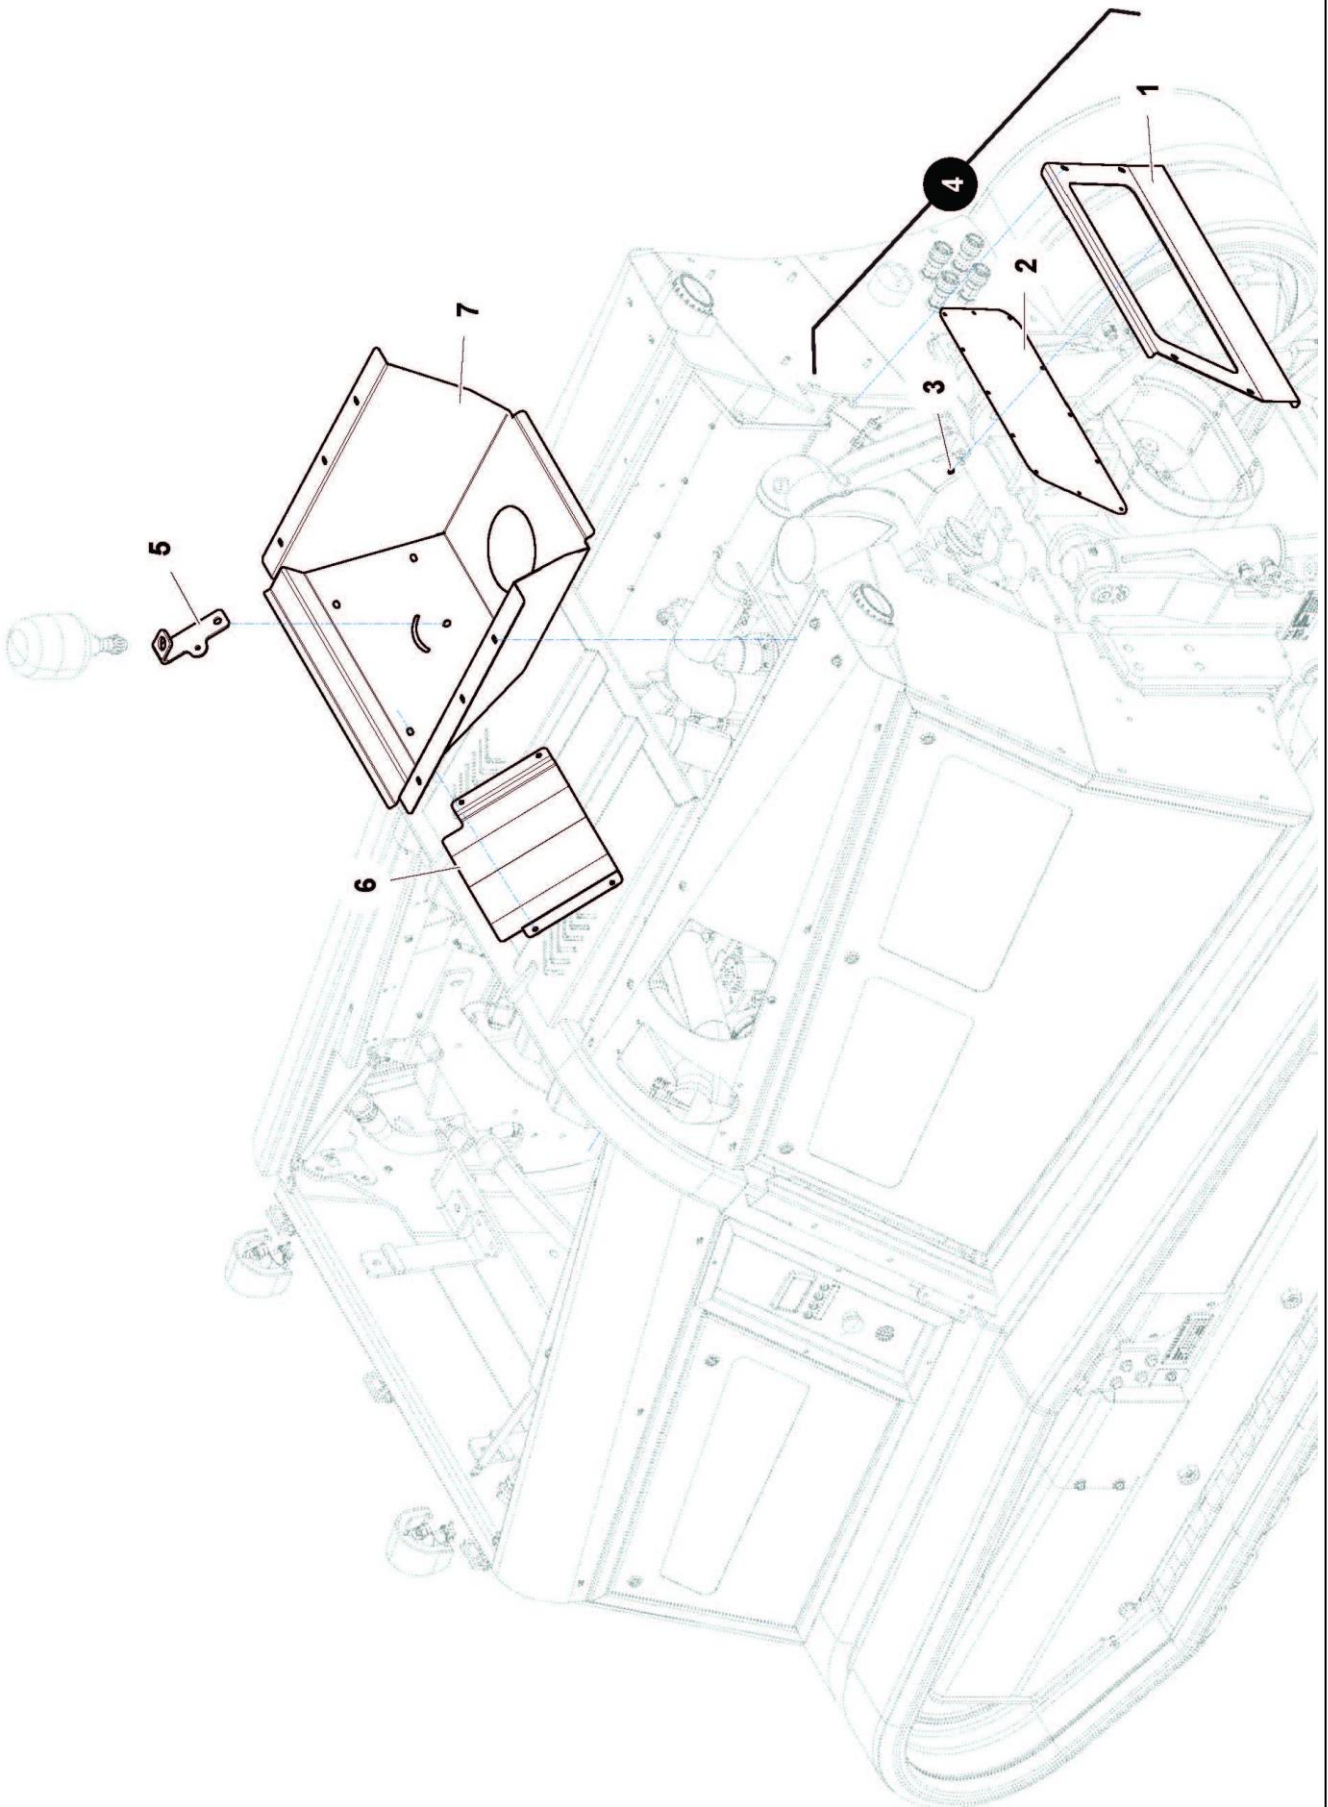

REAR CASINGS

Machine: ROBOPOWER

McCONNEL

REAR CASINGS

McCONNEL

Machine: ROBOPOWER

REF.	QTY.	PART No.	DESCRIPTION
			ROBOPOWER - Rear Casings
1	1	4004272	CASING
2	1	4004273	PANEL INSERT
3	12	4001229	NUT
4	1	4004274	CASING ASSEMBLY
5	1	4004275	BRACKET
6	1	4004276	GUARD
7	1	4004277	CASING