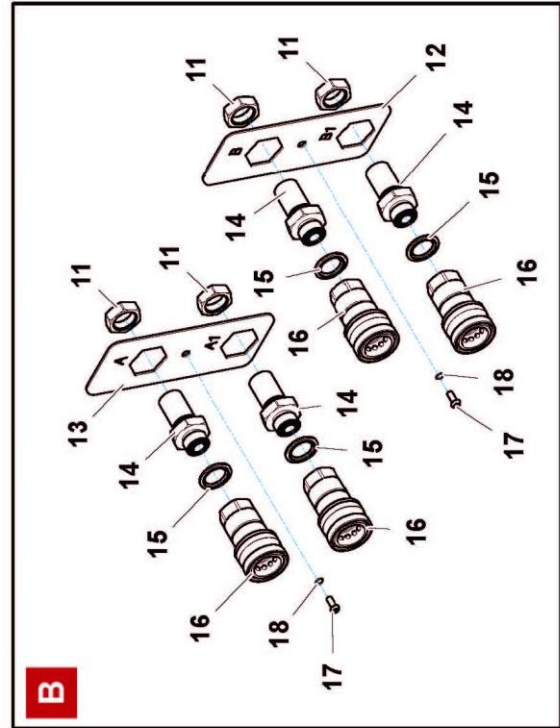

QR COUPLINGS

Machine: ROBOPOWER

McCONEL

QR COUPLINGS**McCONNEL**

Machine: ROBOPOWER

REF.	QTY.	PART No.	DESCRIPTION
			ROBOPOWER - QR Couplings
1	1	4005036	NUT
2	1	4004191	FITTINGS PLATE
3	2	4004192	NUT
4	1	4004193	ADAPTOR
5	2	4004194	ADAPTOR
6	1	4004195	BONDED SEAL
7	2	4004196	BONDED SEAL
8	1	4004197	QR COUPLING
9	1	4004198	QR COUPLING
10	1	4004199	QR COUPLING
11	4	4000131	NUT
12	1	4004200	FITTINGS PLATE
13	1	4004201	FITTINGS PLATE
14	4	4004202	ADAPTOR
15	4	4000792	BONDED SEAL
16	4	4004203	QR COUPLING
17	4	4005222	BOLT
18	4	4001239	WASHER
19	1	4004204	PROTECTION PLATE
20	1	4004205	PROTECTION PLATE