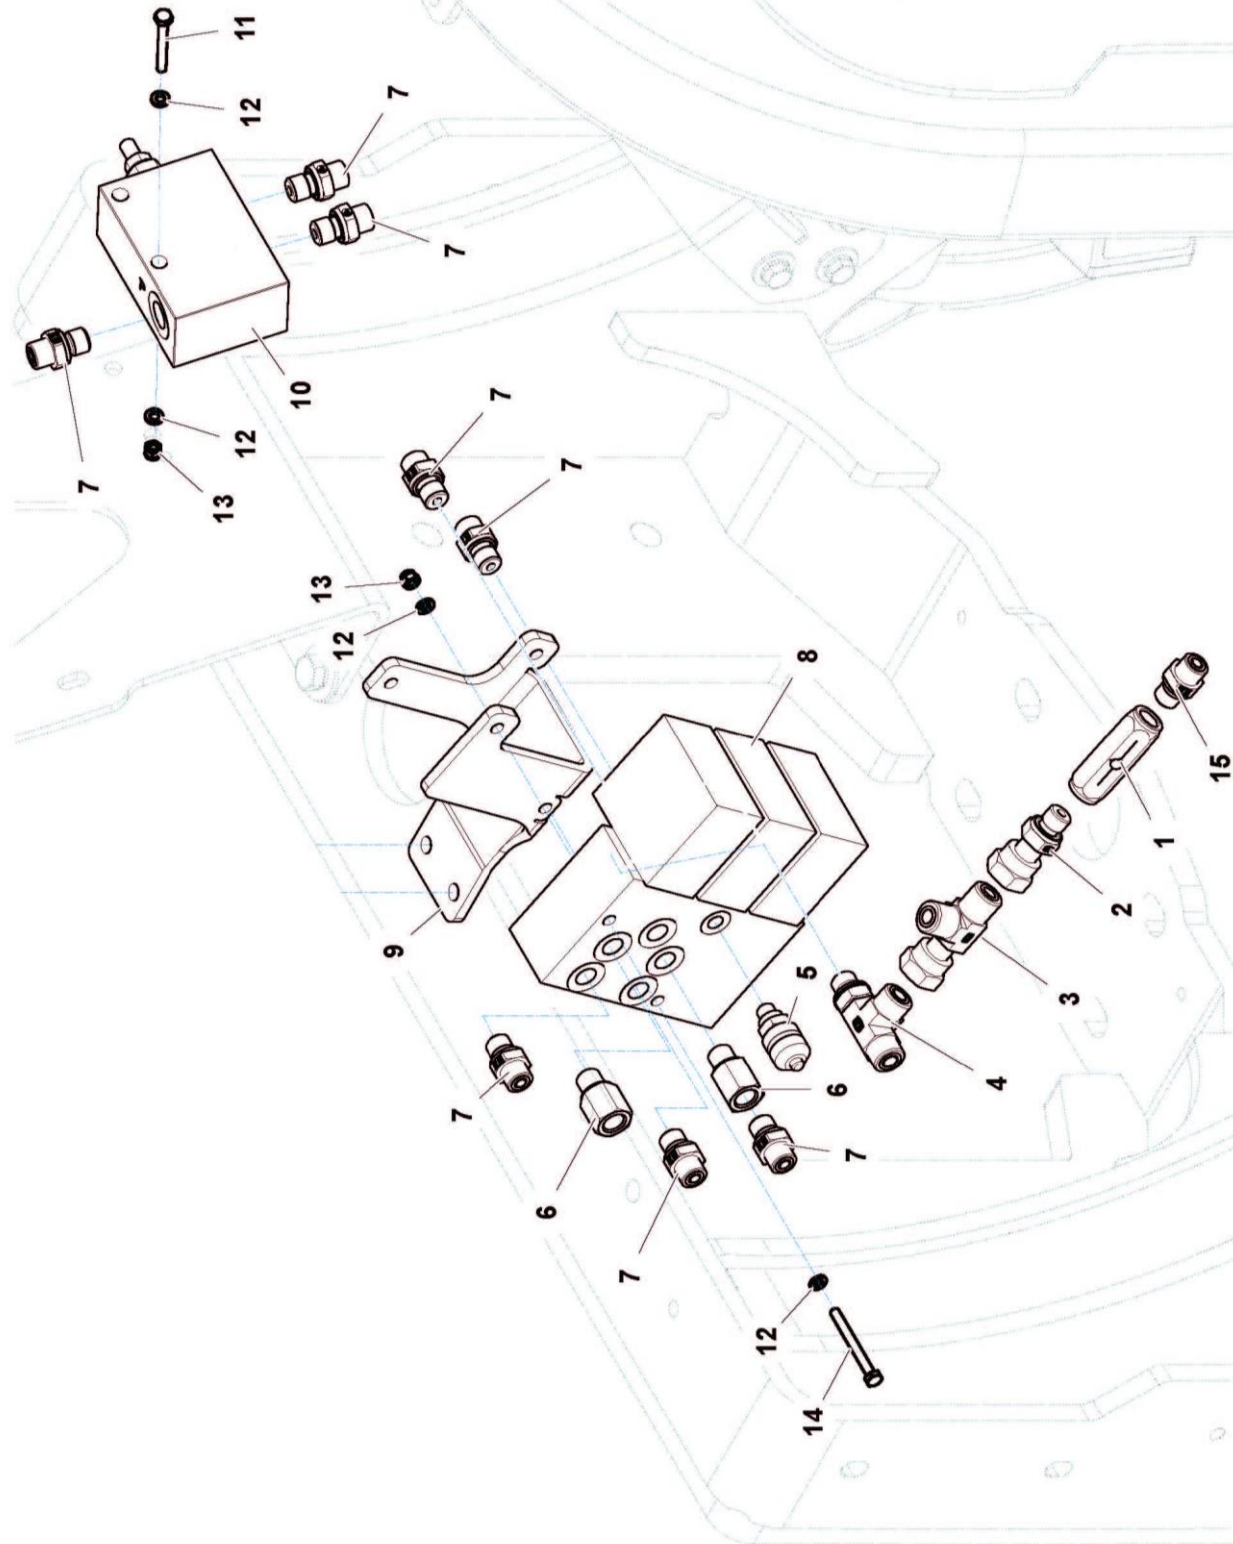

Machine: ROBOPOWER

Machine: ROBOPOWER

REF.	QTY.	PART No.	DESCRIPTION
			ROBOPOWER - Hyd. Components
1	1	4004169	VALVE
2	1	4004170	CONNECTOR
3	1	4004171	CONNECTOR
4	1	4004172	CONNECTOR
5	1	4000546	CHECK COUPLING
6	2	4000581	SPACER
7	8	4000579	CONNECTOR
8	1	4001546	VALVE BLOCK
9	1	4004173	BRACKET
10	1	4004174	VALVE
11	2	4004175	BOLT
12	8	4000489	WASHER
13	4	4000791	NUT
14	2	4004176	BOLT
15	1	4004177	CONNECTOR