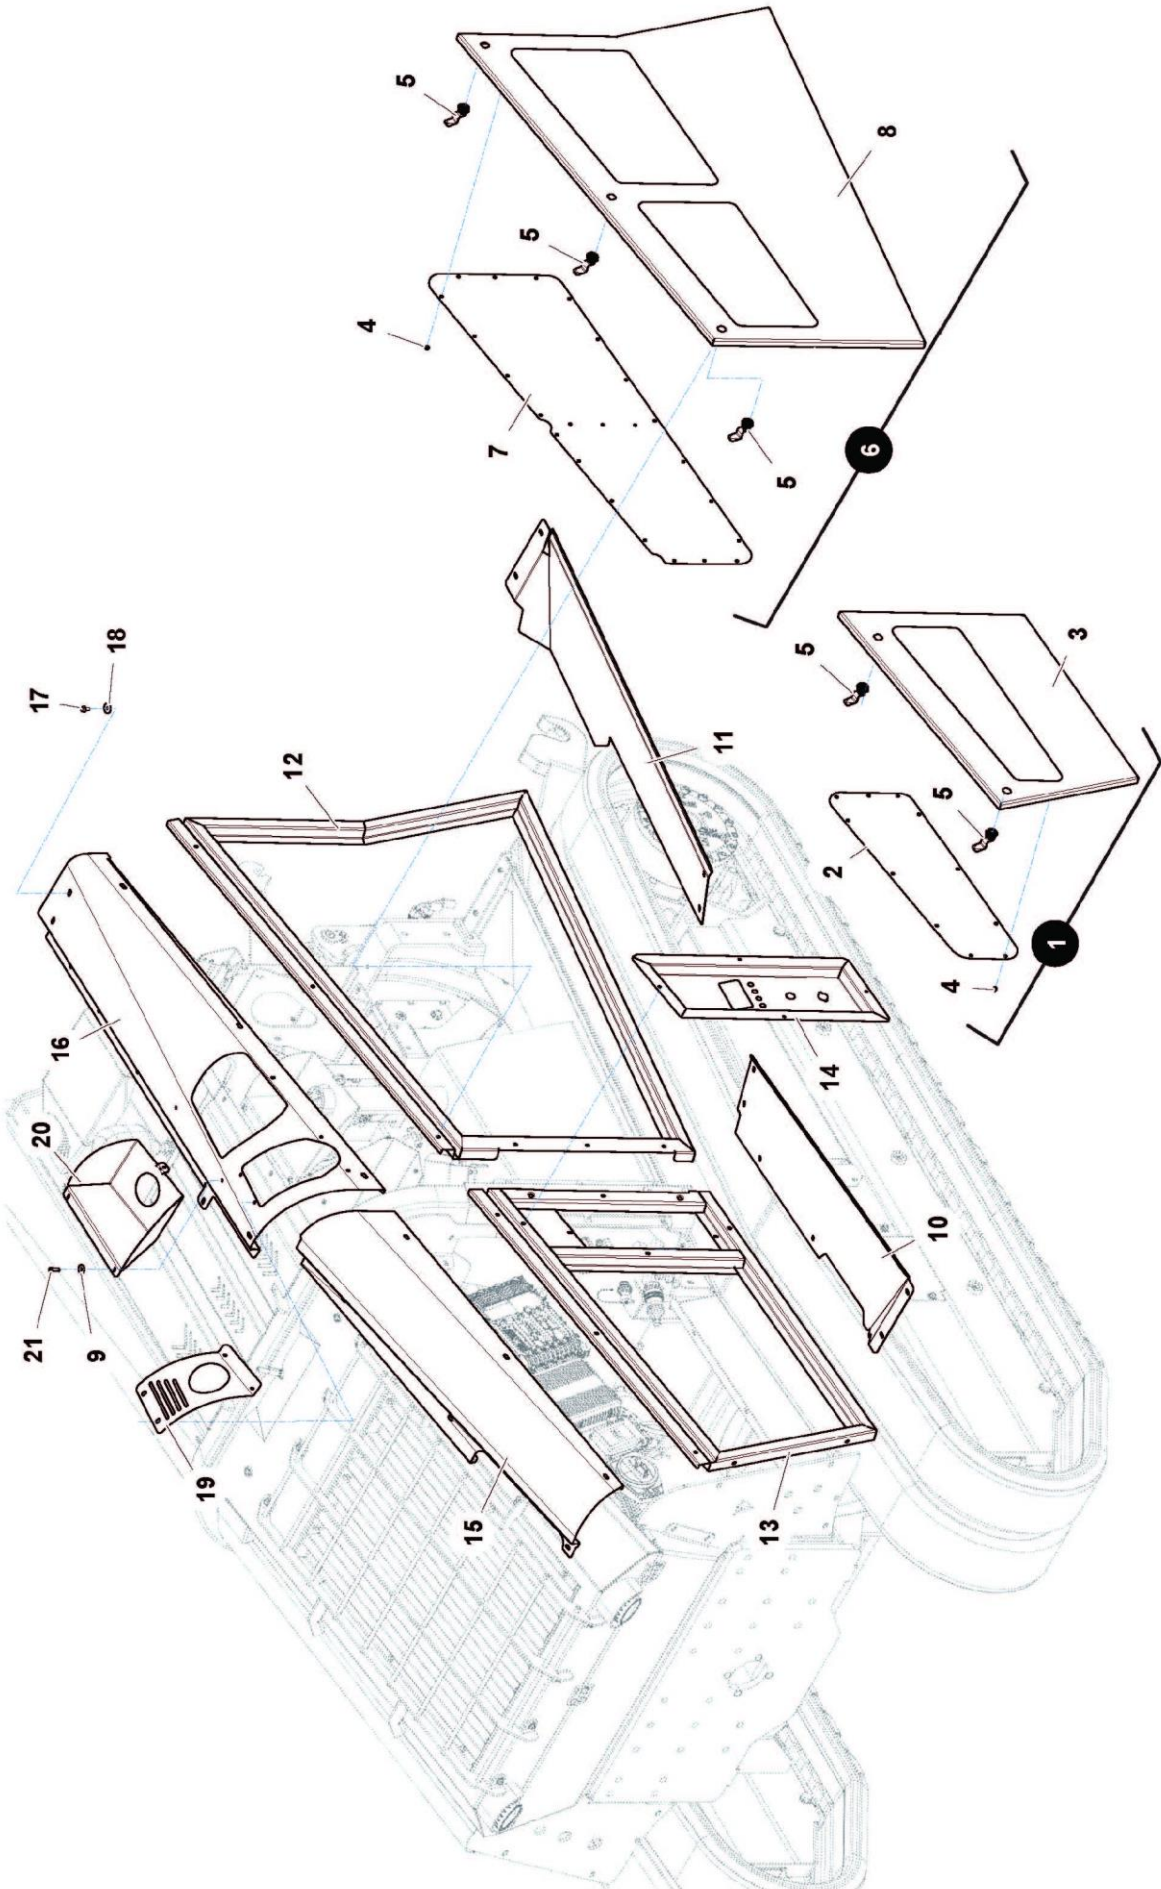

SIDE CASINGS – LEFT HAND

Machine: ROBOPOWER

McCONNEL

SIDE CASINGS – LEFT HAND

McCONNEL

Machine: ROBOPOWER

REF.	QTY.	PART No.	DESCRIPTION
			ROBOPOWER - Side Casings LH
1	1	4004232	SIDE CASING ASSEMBLY F/LH
2	1	4004233	PANEL INSERT
3	1	4004234	CASING F/LH
4	35	4001229	NUT
5	2	4005071	LOCK
6	1	4004235	SIDE CASING ASSEMBLY R/LH
7	1	4004236	PANEL INSERT
8	1	4004237	CASING R/LH
9	3	4000321	WASHER
10	1	4004238	UNDER PANEL F/LH
11	1	4004239	UNDER PANEL R/LH
12	1	4004240	CASING FRAME R/LH
13	1	4004241	CASING FRAME F/LH
14	1	4004242	CENTRE PANEL LH
15	1	4004243	UPPER CASING F/LH
16	1	4004244	UPPER CASING R/LH
17	3	4004247	BOLT
18	4	4000385	WASHER
19	1	4004245	INSERT
20	1	4004246	CASING
21	3	4004248	BOLT