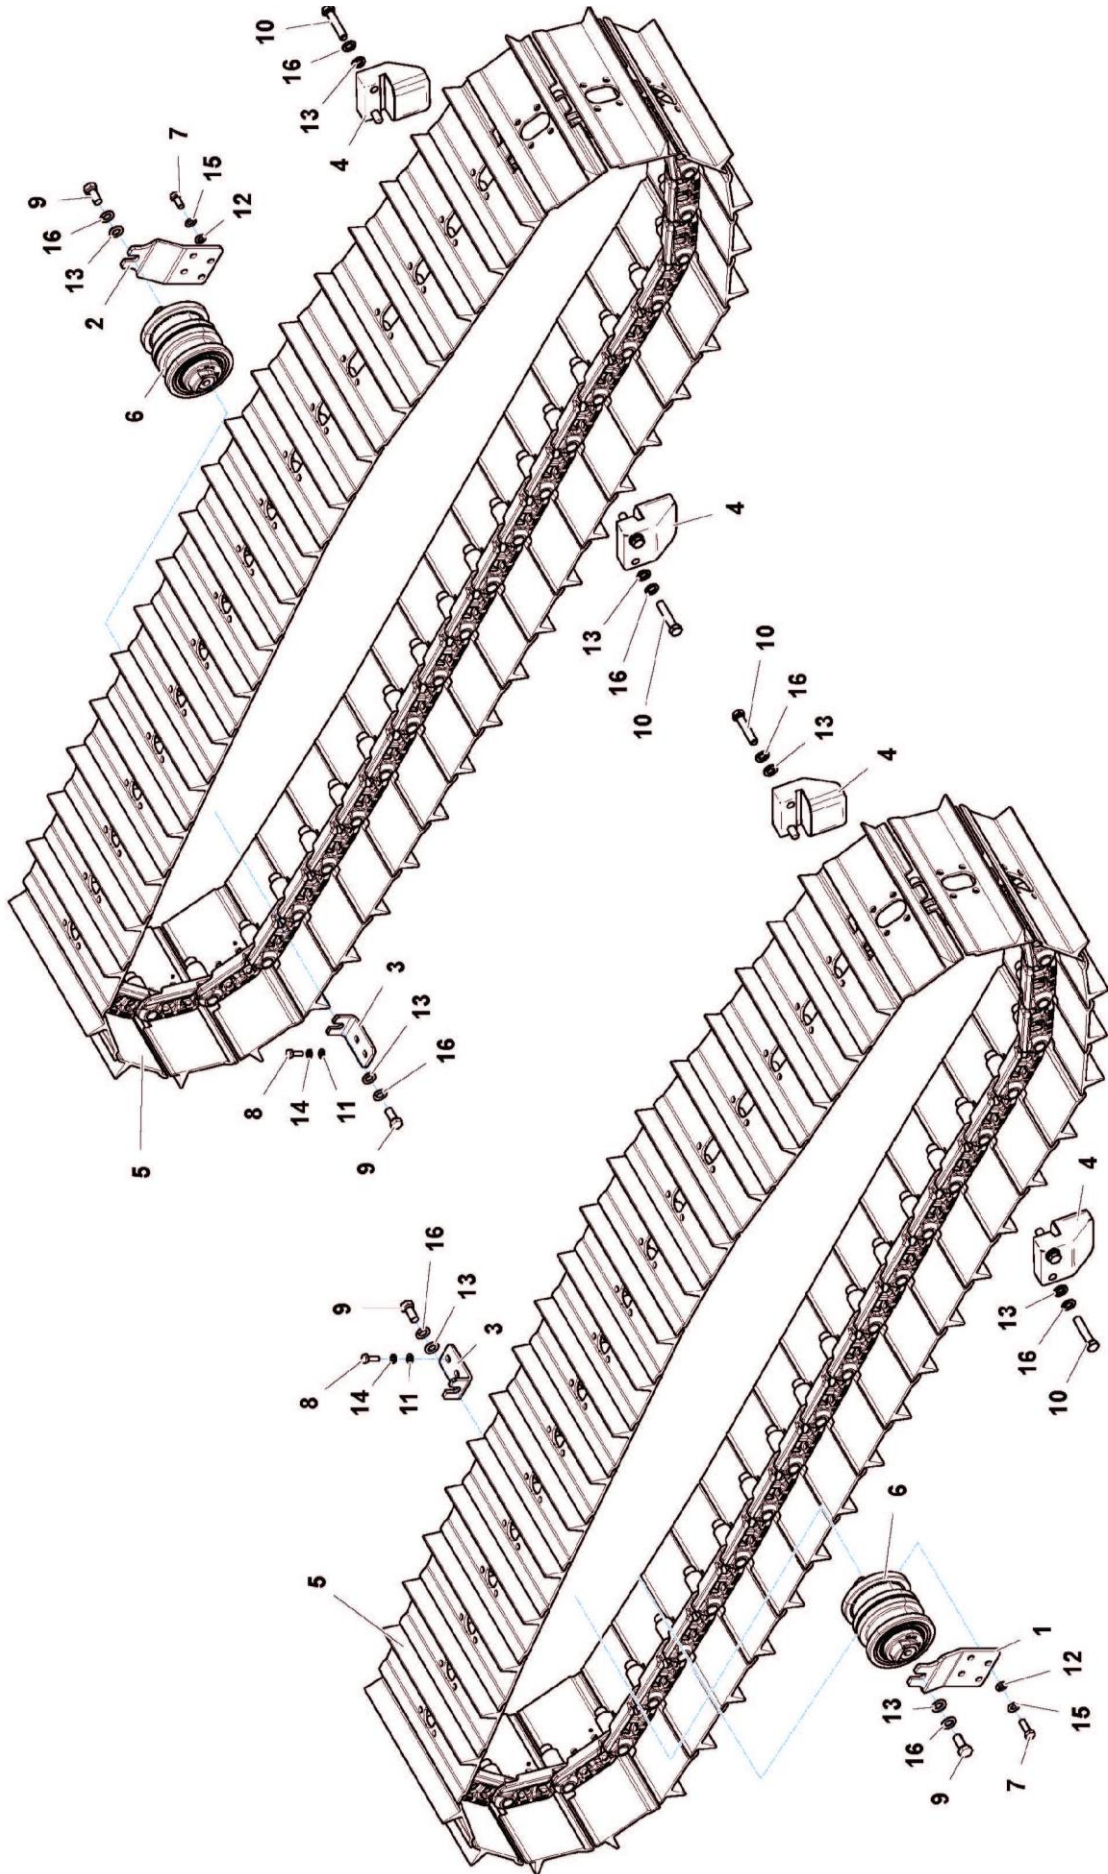

METAL TRACKS

McCONNEL

Machine: ROBOPOWER

REF.	QTY.	PART No.	DESCRIPTION
			ROBOPOWER - Metal Tracks
1	1	4004143	BRACKET
2	1	4004144	BRACKET
3	2	4004315	BRACKET
4	4	4004316	TRACK SHOE
5	2	4004320	METAL TRACK
6	2	4004145	ROLLER
7	8	4004146	BOLT
8	4	4000210	BOLT
9	4	4000175	BOLT
10	8	4004317	BOLT
11	4	4000758	WASHER
12	8	4001535	WASHER
13	12	4001537	WASHER
14	4	4000415	WASHER
15	8	4000760	WASHER
16	12	4000610	WASHER