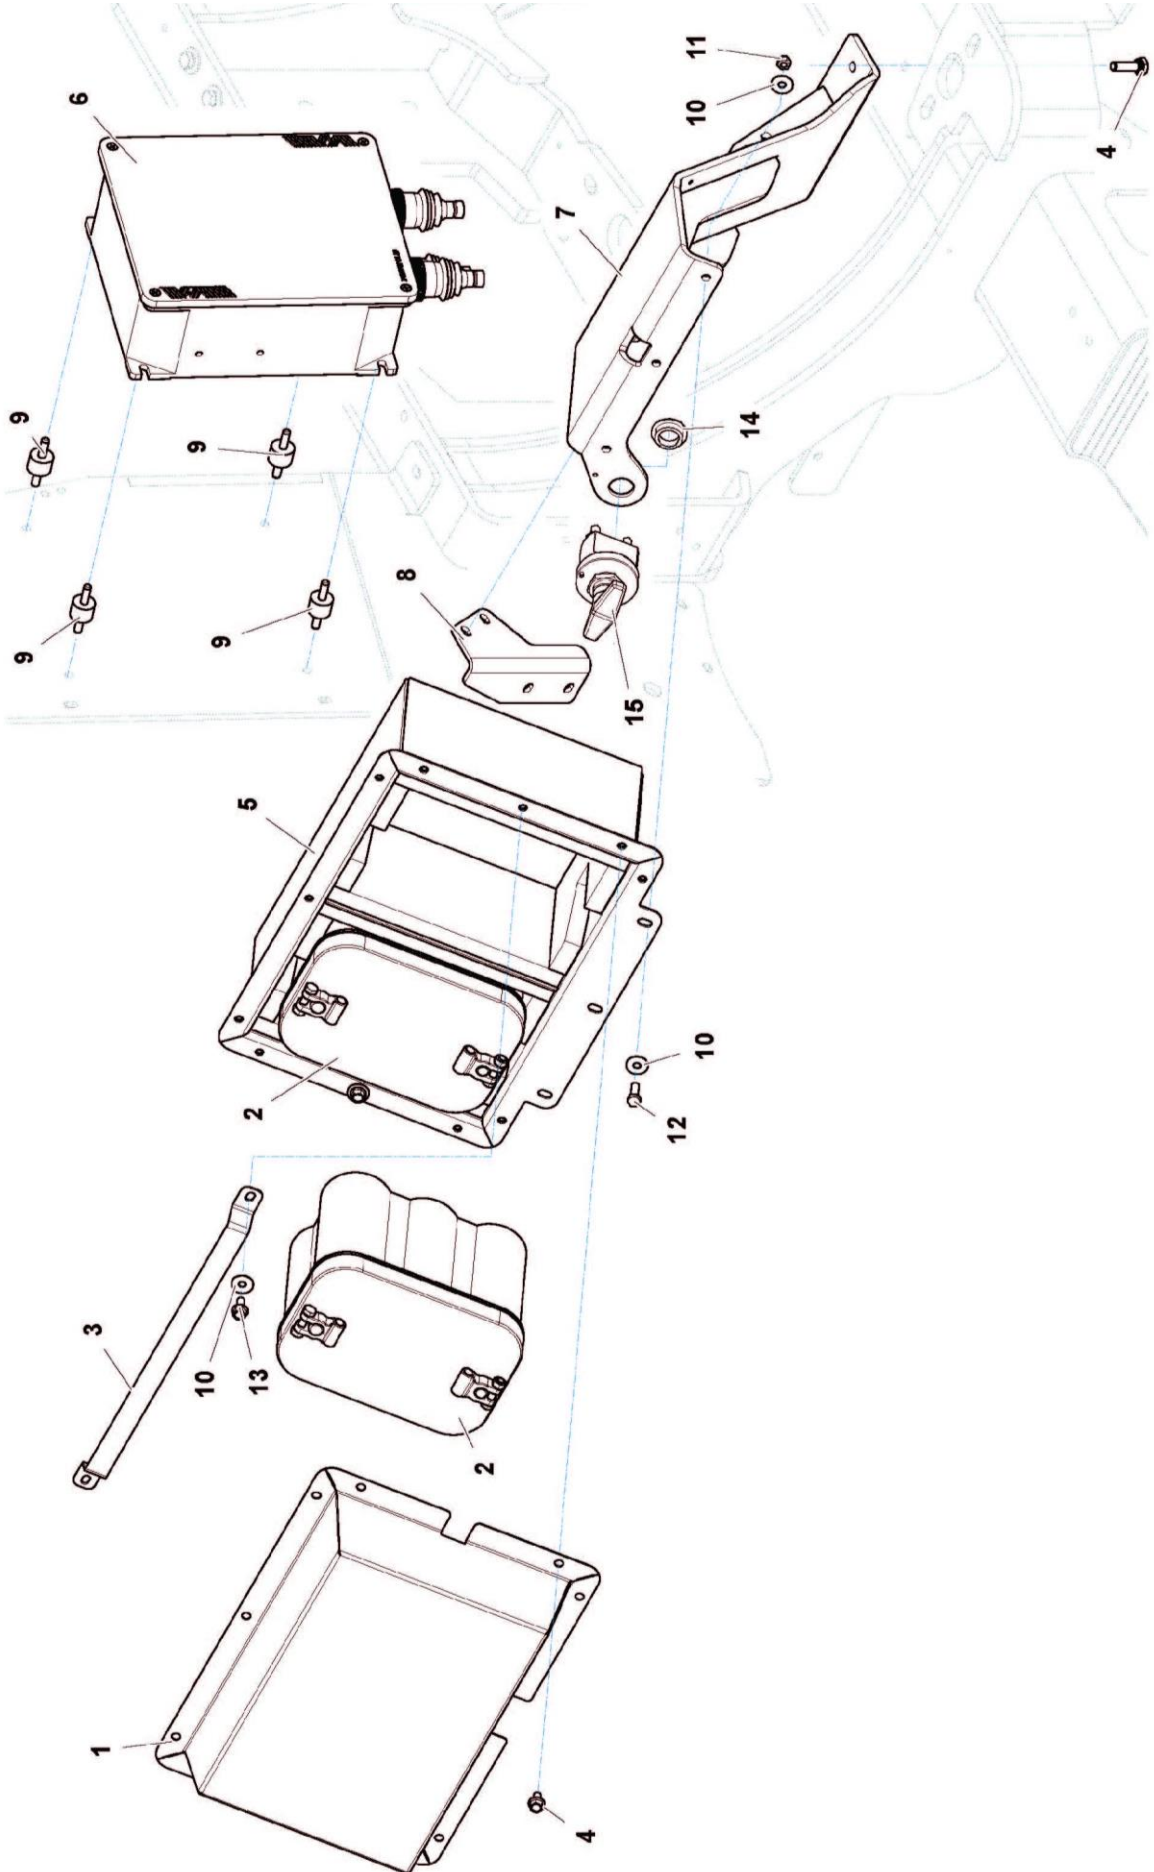

ELECTRIC BOXES

Machine: ROBOPOWER

McCONNEL

ELECTRIC BOXES

McCONNEL

Machine: ROBOPOWER

REF.	QTY.	PART No.	DESCRIPTION
			ROBOPOWER - Electric Boxes
1	1	4004222	COVER
2	2	4004223	BATTERY
3	1	4004224	BRACKET
4	9	4000353	BOLT
5	1	4004225	HOUSING
6	1	4004226	ELECTRICAL BOX
7	1	4004227	BRACKET
8	1	4004228	BRACKET
9	4	4004229	ANTI-VIBRATION
10	8	4000385	WASHER
11	3	4000865	NUT
12	3	4005223	BOLT
13	2	4000380	BOLT
14	1	4004230	BUNG
15	1	4004231	ISOLATOR SWITCH