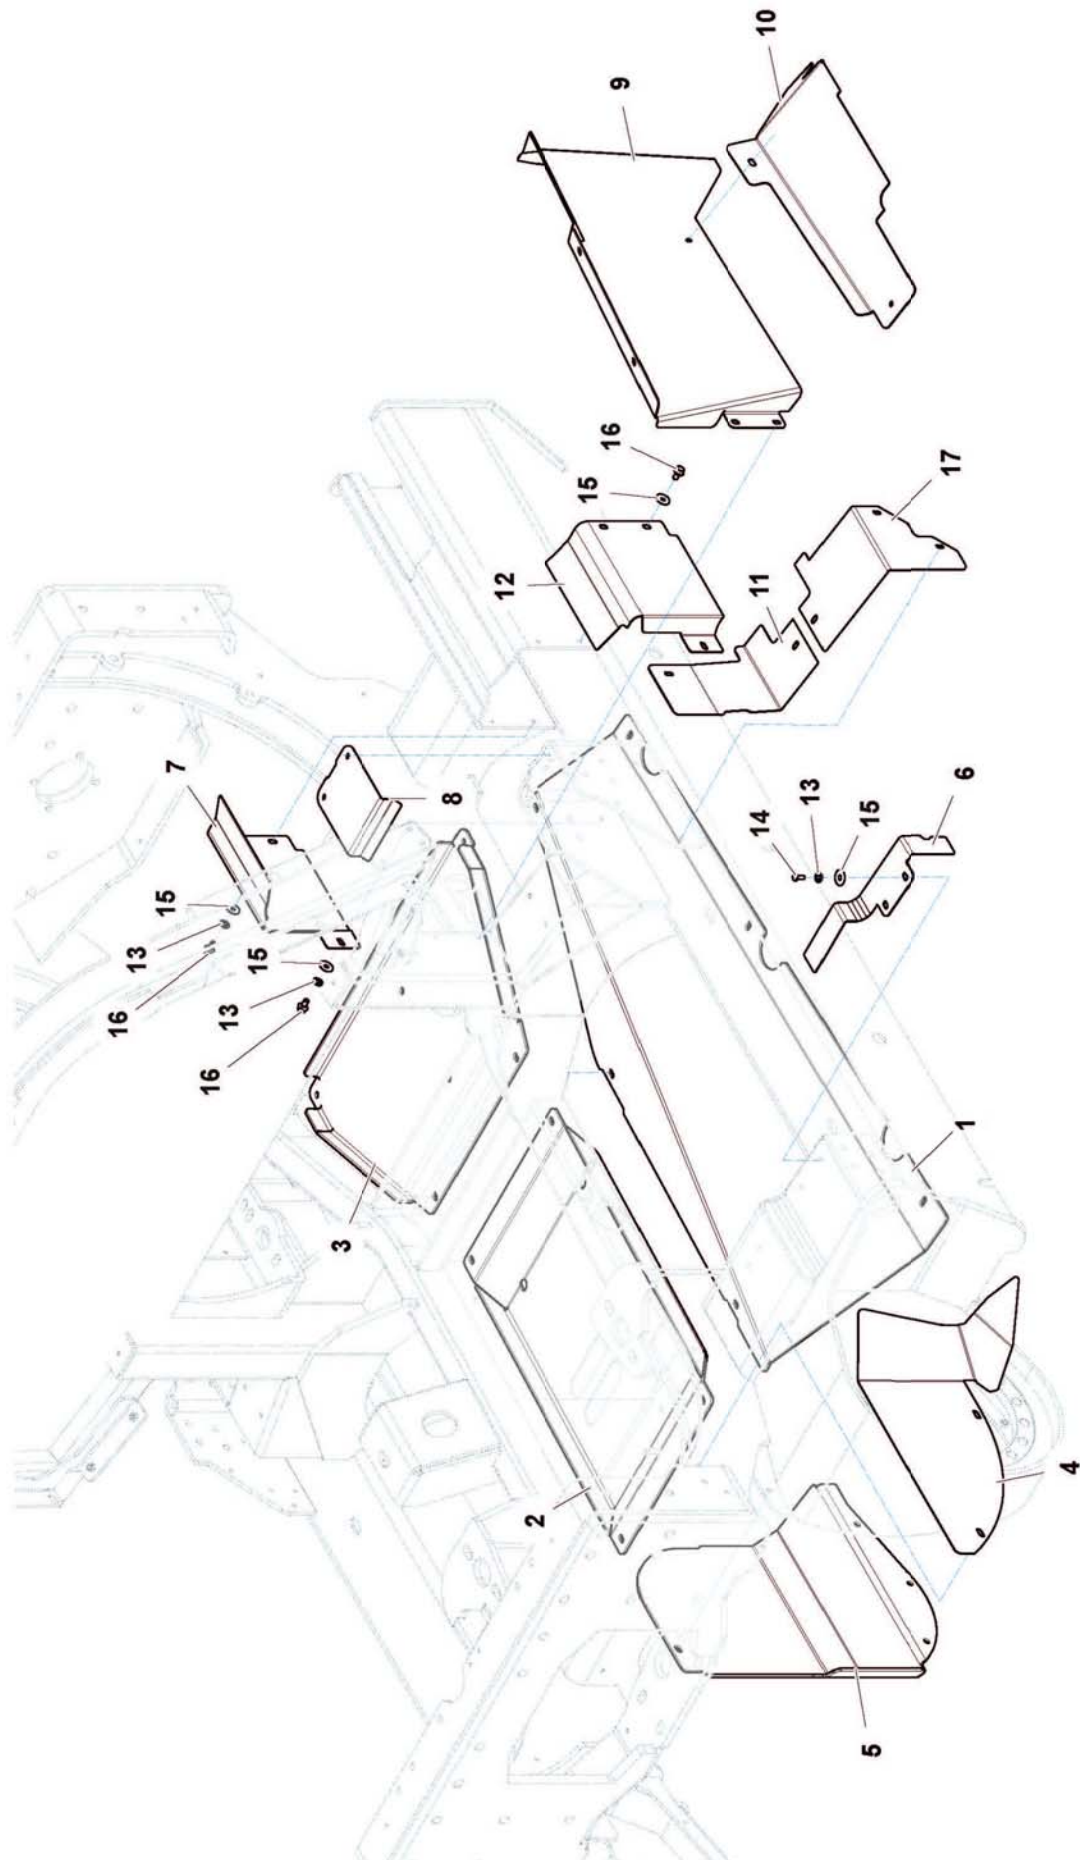

LOWER SIDE CASINGS – RIGHT HAND

Machine: ROBOPOWER

McCONEL

LOWER SIDE CASINGS - RIGHT HAND

McCONNEL

Machine: ROBOPOWER

REF.	QTY.	PART No.	DESCRIPTION
			ROBOPOWER - Lower Casings RH
1	1	4004040	CASING
2	1	4004041	CASING
3	1	4004042	CASING
4	1	4004043	CASING
5	1	4004044	CASING
6	1	4004045	MUDGUARD
7	1	4004046	CASING
8	1	4004047	MUDGUARD
9	1	4004048	MUDGUARD
10	1	4004049	CASING
11	1	4004050	MUDGUARD
12	1	4004051	CASING
13	2	7315559	WASHER
14	36	4005223	BOLT
15	4	4000385	WASHER
16	4	4004247	BOLT
17	1	4004288	CASING