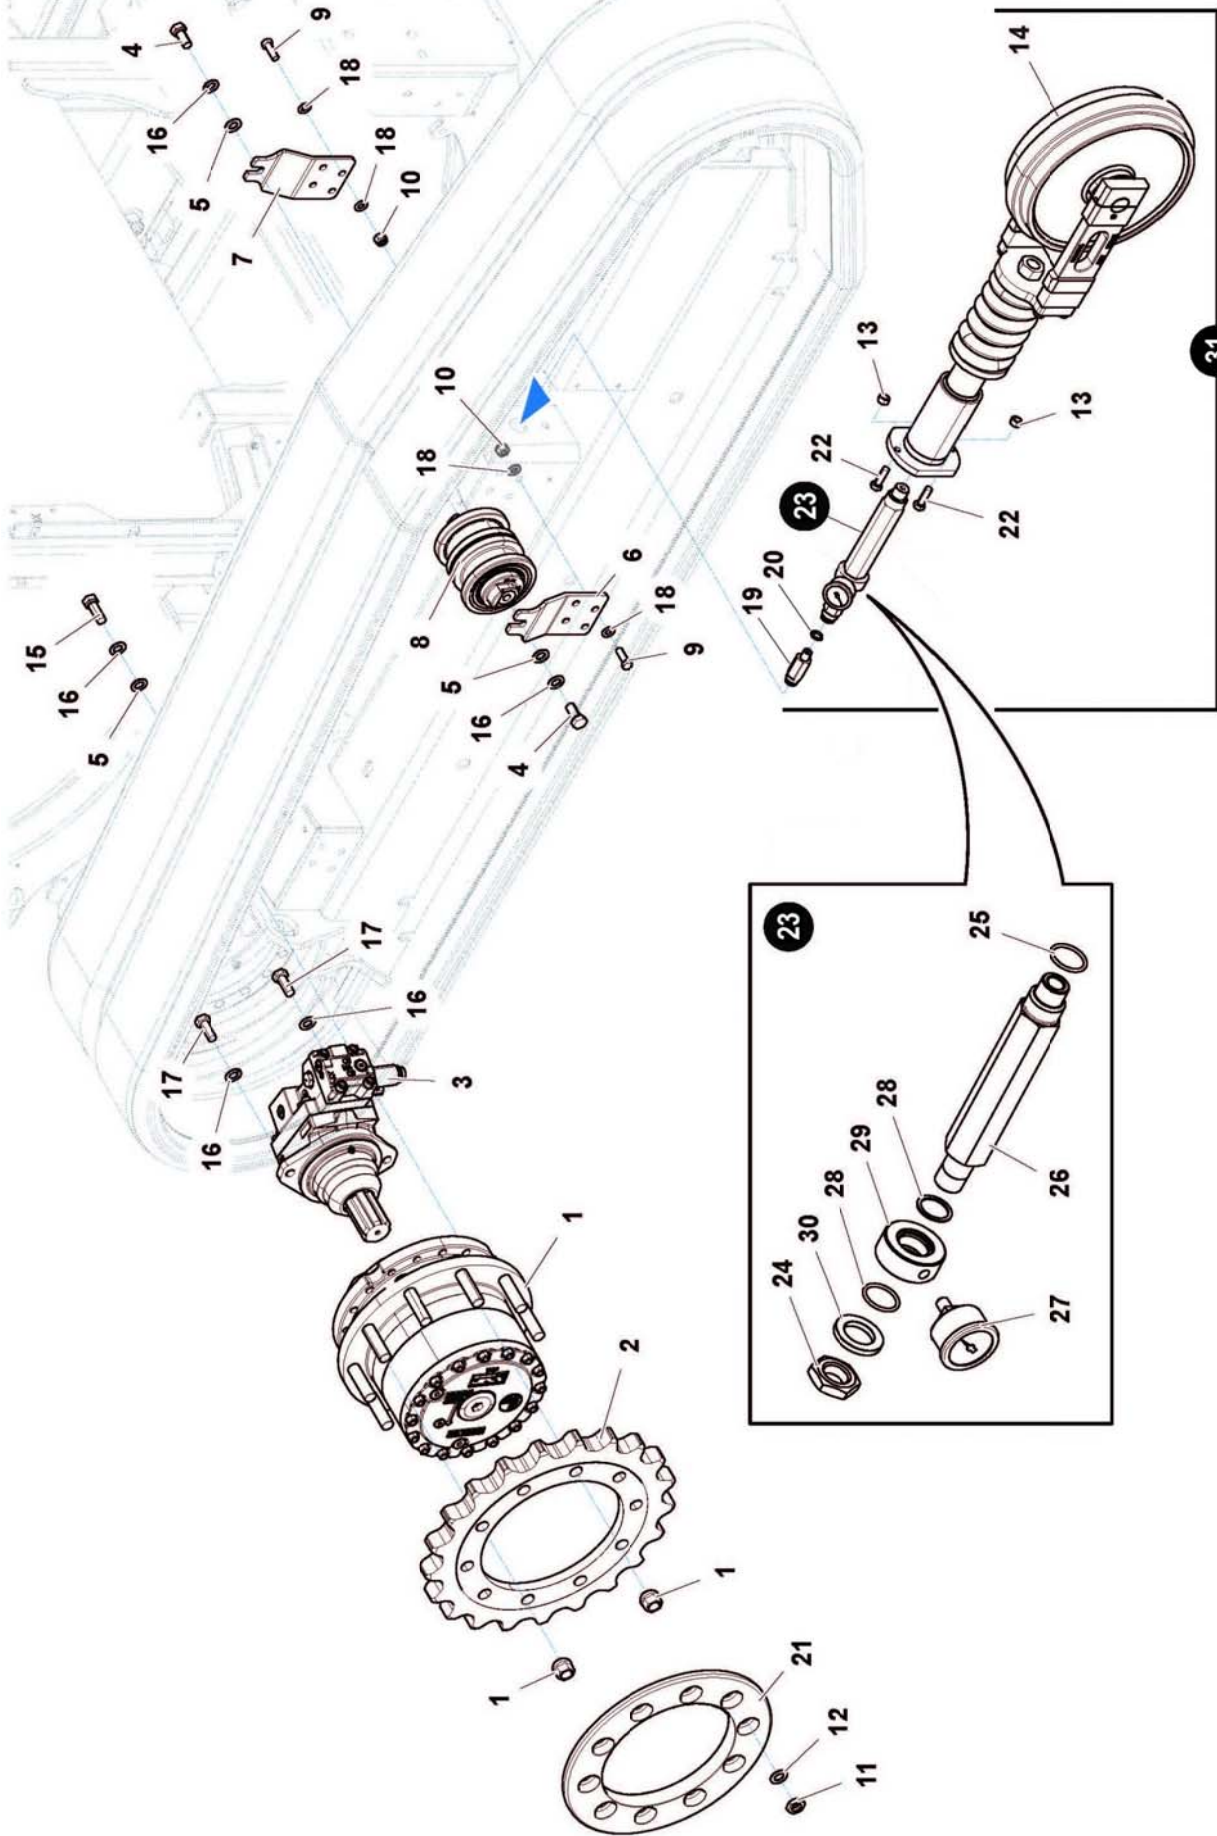

UNDERCARRIAGE ASSEMBLY

Machine: ROBOPOWER

McCONEL

UNDERCARRIAGE ASSEMBLY

McCONNEL

Machine: ROBOPOWER

REF.	QTY.	PART No.	DESCRIPTION
			ROBOPOWER - Undercarriage
1	2	4004140	REDUCTION GEARBOX
2	2	4004141	SPROCKET
3	2	4004142	MOTOR
4	4	4000175	BOLT
5	40	4001537	WASHER
6	2	4004143	BRACKET
7	2	4004144	BRACKET
8	2	4004145	ROLLER
9	16	4004146	BOLT
10	16	4000451	NUT
11	20	4004147	NUT
12	20	4004148	WASHER
13	4	4000218	NUT
14	2	4004150	TENSIONER ASSEMBLY
15	36	4004052	BOLT
16	44	4000610	WASHER
17	4	4004053	BOLT
18	32	4001535	WASHER
19	2	4004149	VALVE
20	2	4004095	WASHER
21	2	4004151	SPACER
22	4	4000681	BOLT
23	2	4004152	TENSIONER UNIT c/o
24	1	4004153	NUT
25	1	4000427	COPPER WASHER
26	1	4004154	TENSIONER BODY
27	1	4004155	PRESSURE GAUGE
28	2	4004156	O-RING
29	1	4004157	RING
30	1	4004158	WASHER
31	2	4004338	TRACK TENSIONER KIT