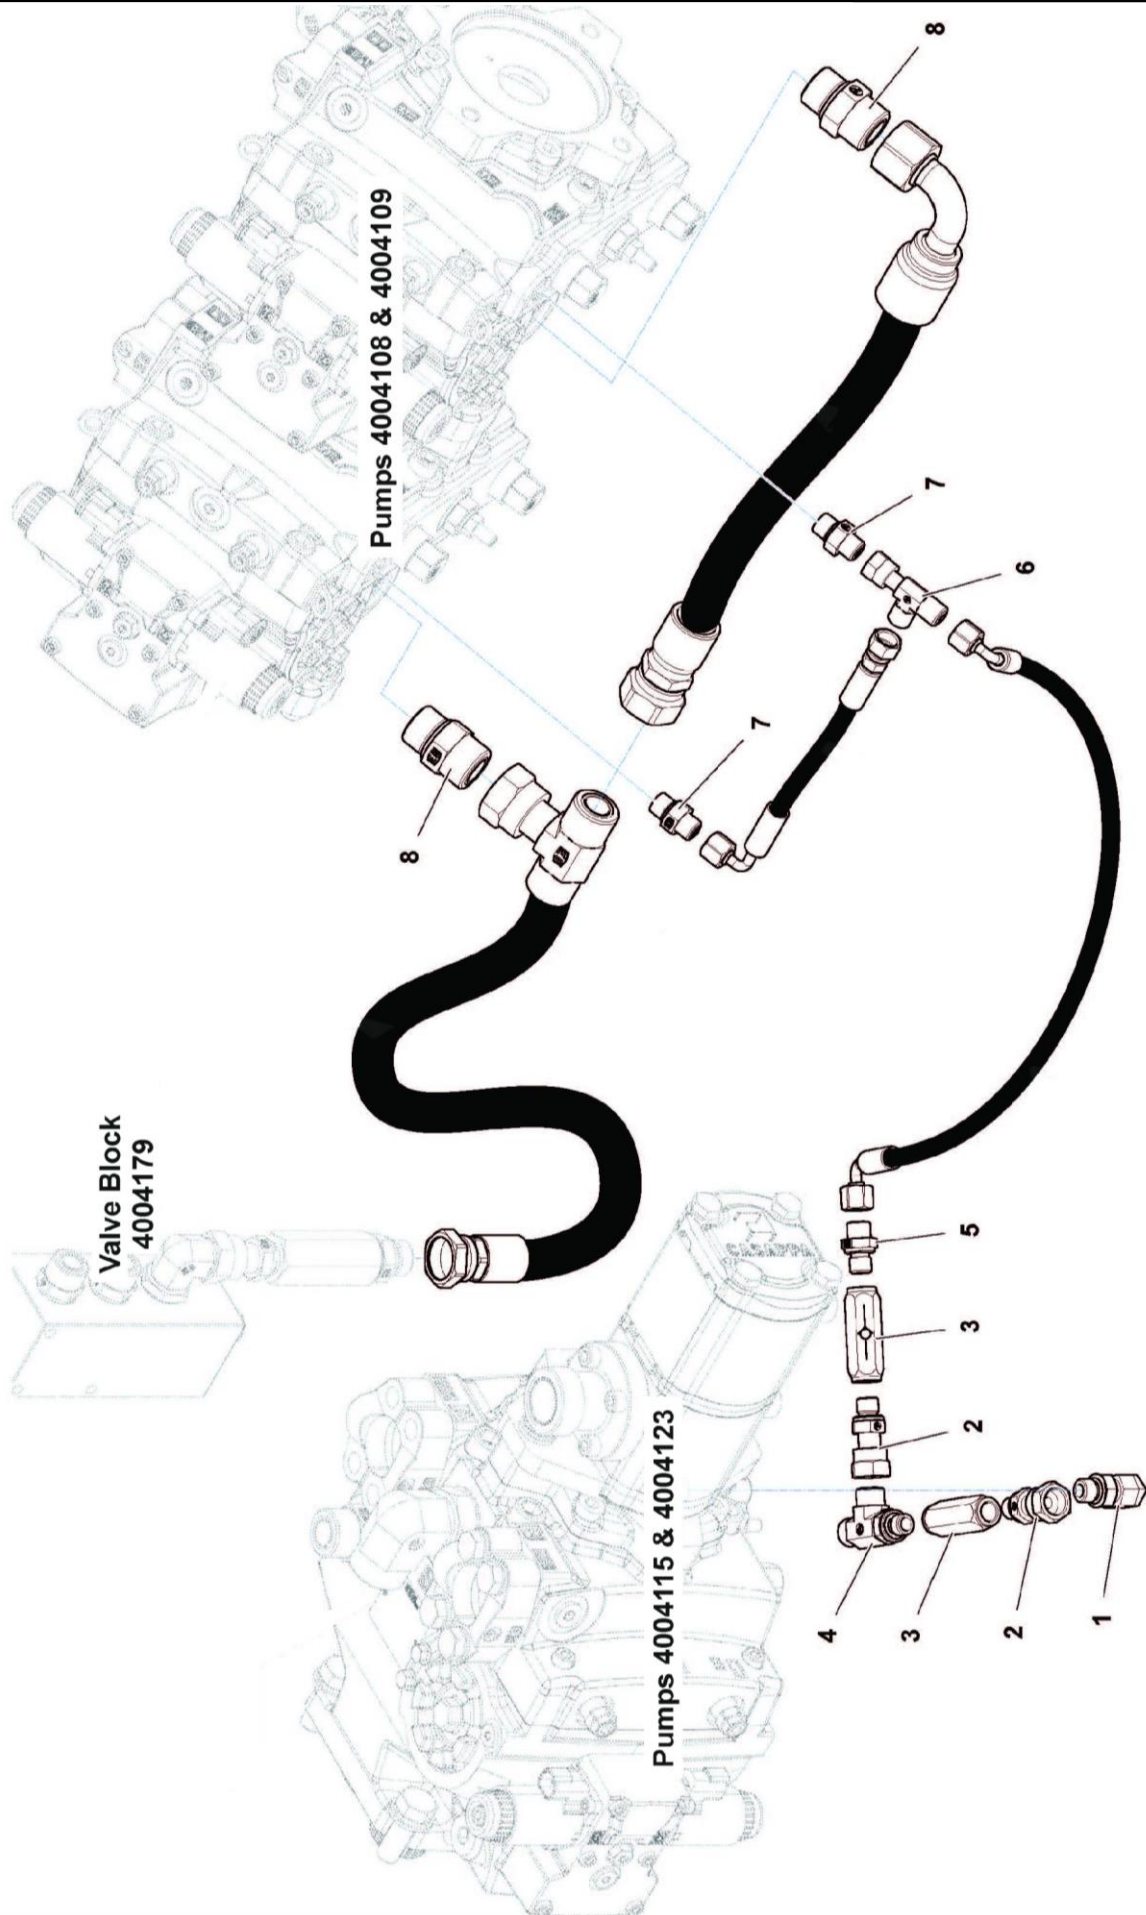

HYDRAULIC PUMPS CIRCUIT

Machine: ROBOPOWER

McCONNEL

HYDRAULIC PUMPS CIRCUIT

McCONNEL

Machine: ROBOPOWER

REF.	QTY.	PART No.	DESCRIPTION
			ROBOPOWER - Hydraulic Pumps Circuit
1	1	4004301	ELBOW ADAPTOR
2	1	4004170	CONNECTOR
3	1	4004169	VALVE
4	1	4004302	CONNECTOR
5	1	4000579	CONNECTOR
6	1	4004303	CONNECTOR
7	2	4000578	CONNECTOR
8	2	4004125	CONNECTOR