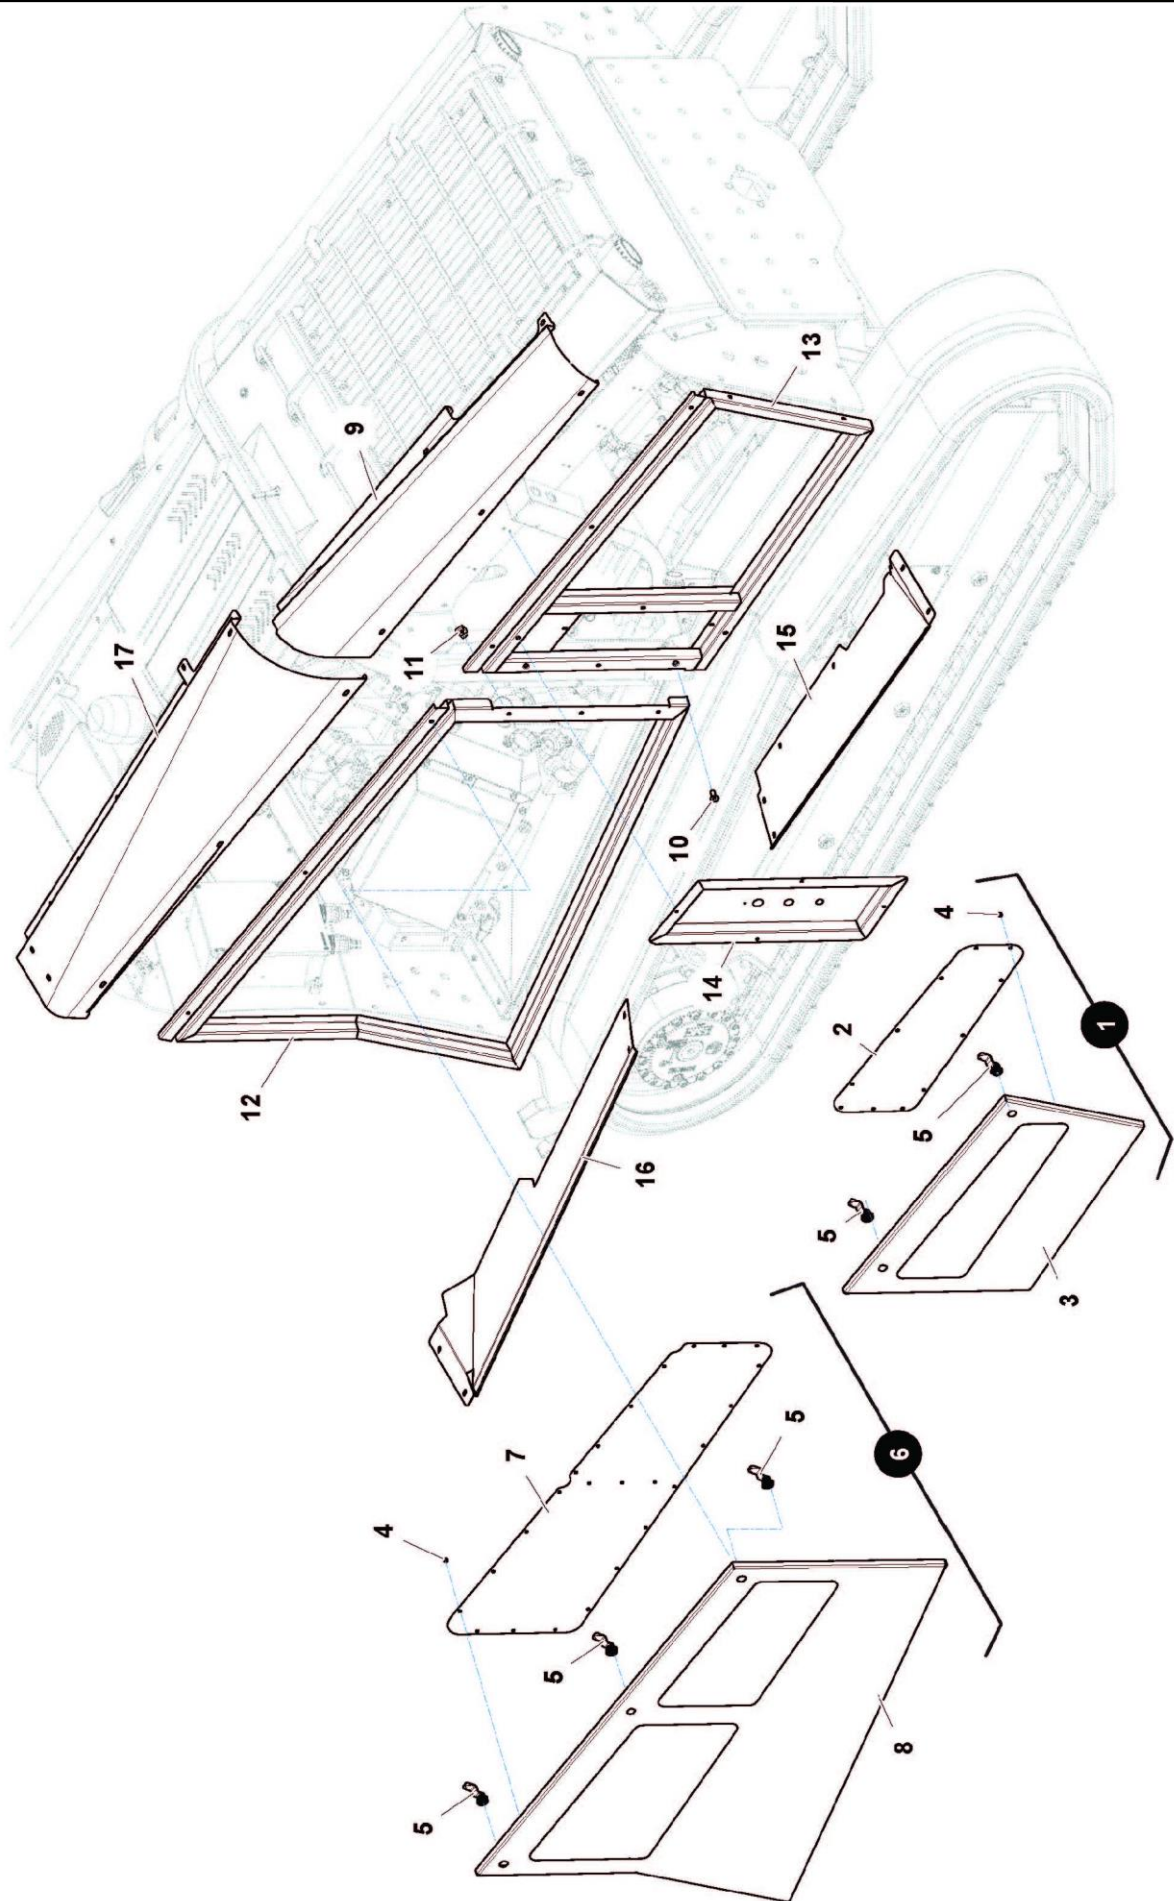

SIDE CASINGS – RIGHT HAND

Machine: ROBOPOWER

McCONNEL

SIDE CASINGS – RIGHT HAND

McCONNEL

Machine: ROBOPOWER

REF.	QTY.	PART No.	DESCRIPTION
			ROBOPOWER - Side Casings RH
1	1	4004252	SIDE CASING ASSEMBLY F/RH
2	1	4004233	PANEL INSERT
3	1	4004254	CASING F/RH
4	35	4001229	NUT
5	2	4005071	LOCK
6	1	4004255	SIDE CASING ASSEMBLY R/RH
7	1	4004236	PANEL INSERT
8	1	4004257	CASING R/RH
9	1	4004263	UPPER CASING F/RH
10	4	7315890	BOLT
11	10	4004253	NUT
12	1	4004260	CASING FRAME R/RH
13	1	4004261	CASING FRAME F/RH
14	1	4004262	CENTRE PANEL RH
15	1	4004258	UNDER PANEL F/RH
16	1	4004259	UNDER PANEL R/RH
17	1	4004264	UPPER CASING R/RH