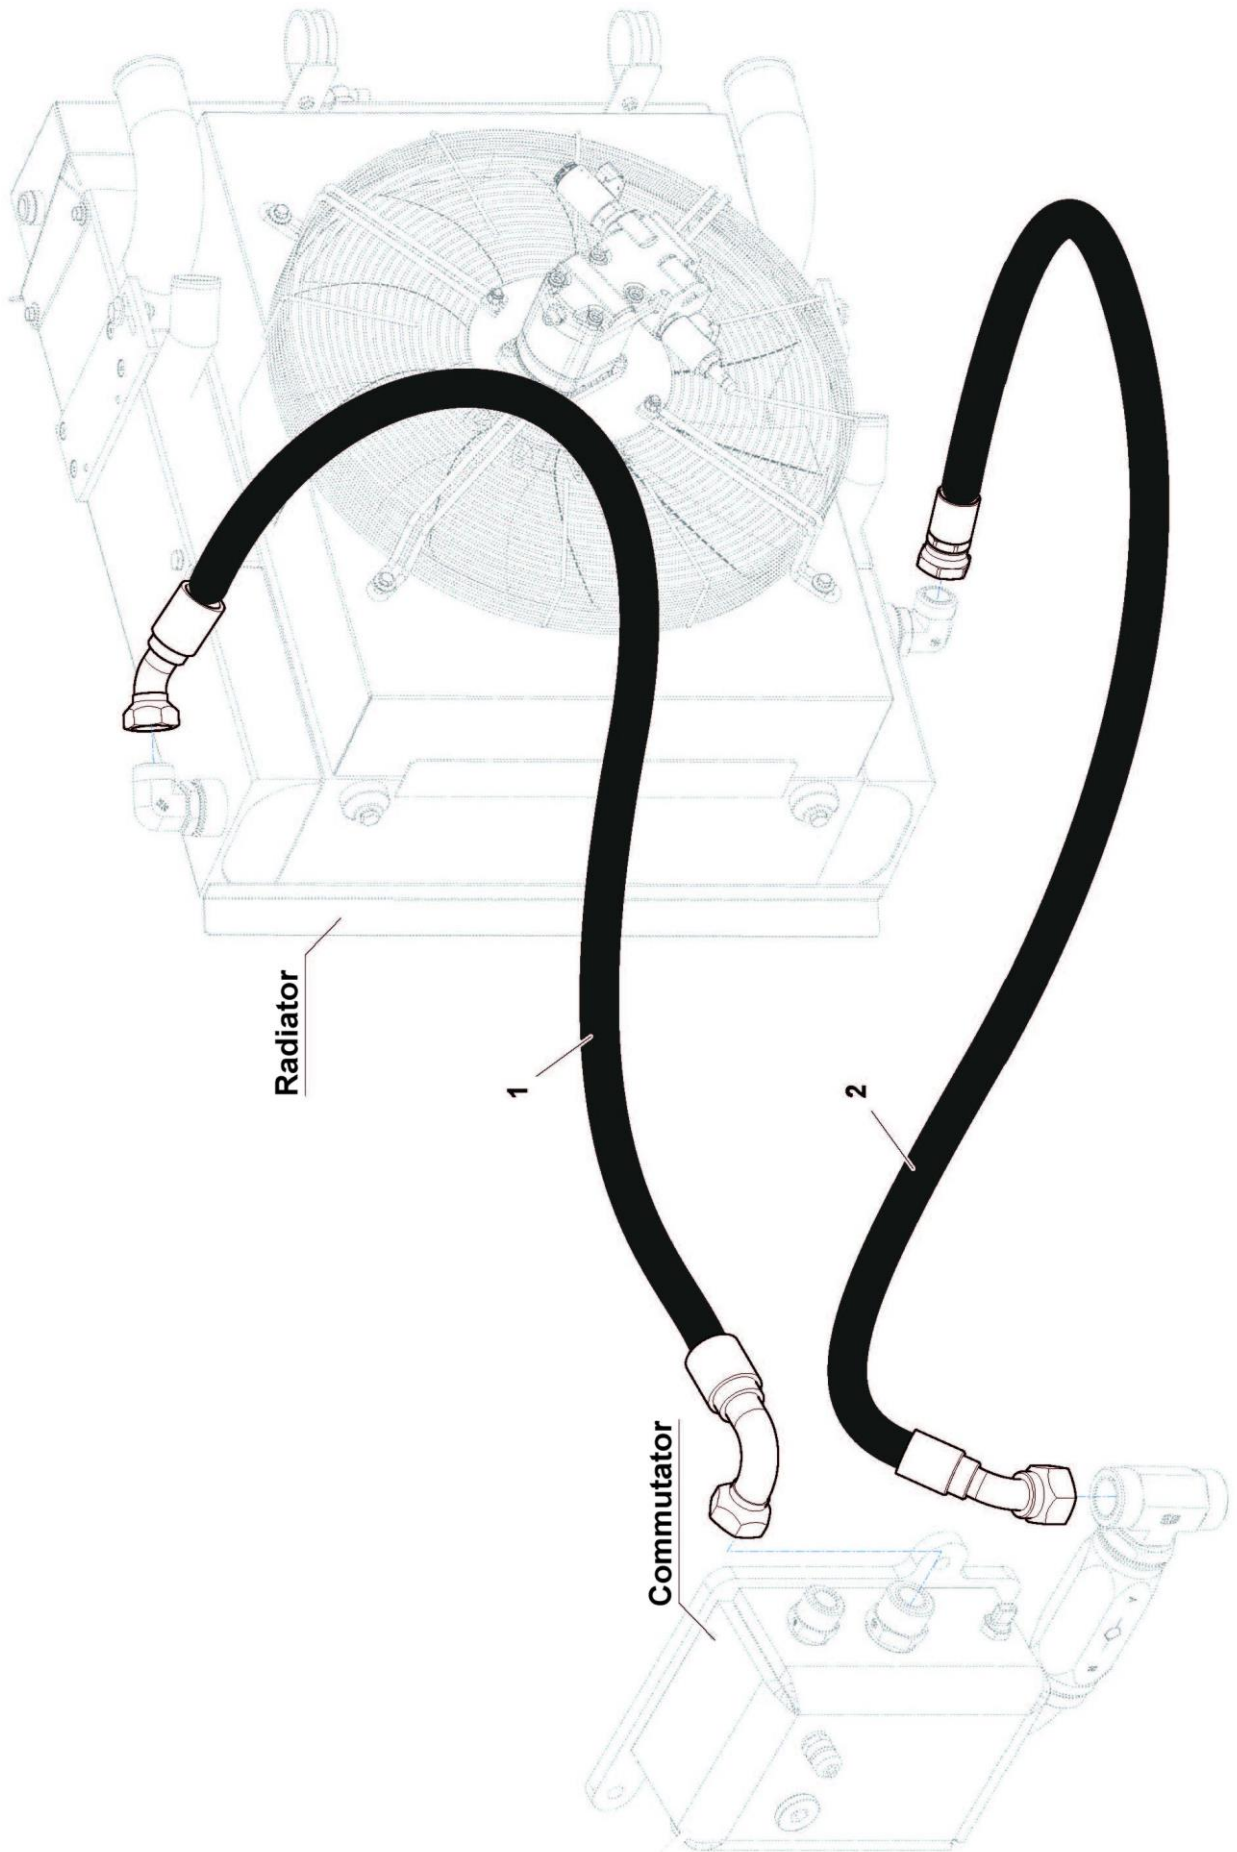

RADIATOR HYDRAULIC HOSES

Machine: ROBOPOWER

McCONNEL

RADIATOR HYDRAULIC HOSES

Machine: ROBOPOWER

REF.	QTY.	PART No.	DESCRIPTION
			ROBOPOWER - Radiator Hyd. Hoses
1	1	4004296	HOSE
2	1	4004297	HOSE