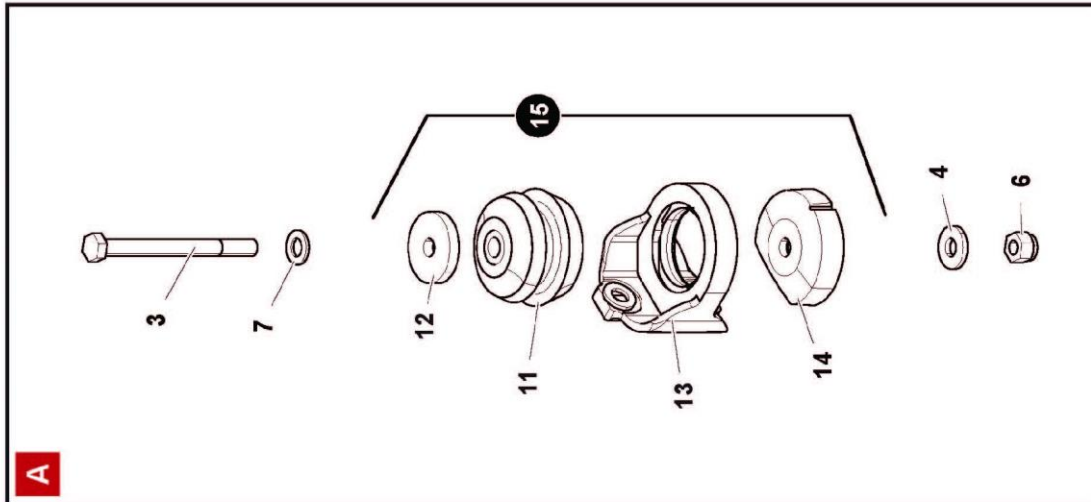

ENGINE MOUNTINGS

Machine: ROBOPOWER

McCONEL

A