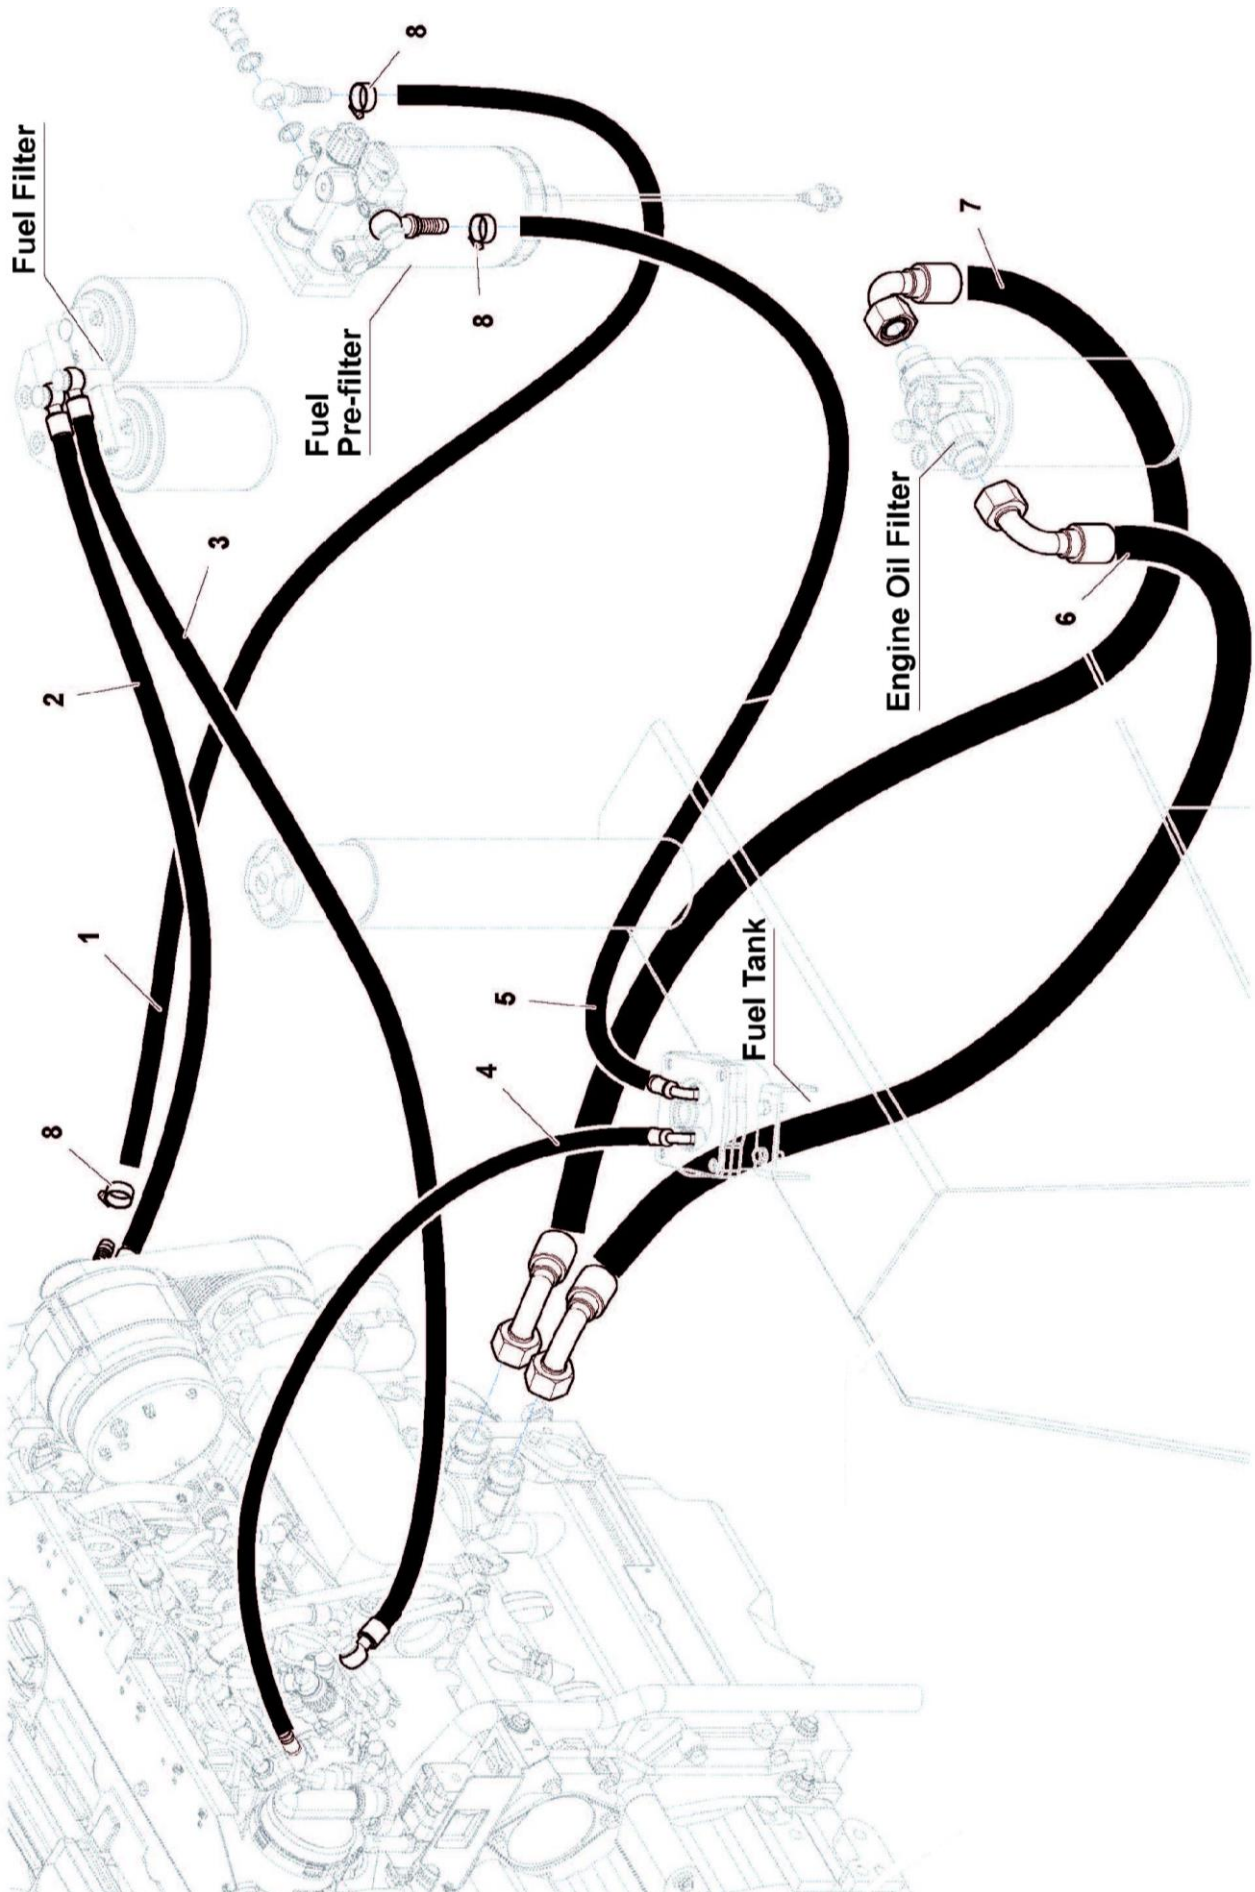

DIESEL FUEL & ENGINE OIL HOSES

McCONNEL

Machine: ROBOPOWER

DIESEL FUEL & ENGINE OIL HOSES

McCONNEL

Machine: ROBOPOWER

REF.	QTY.	PART No.	DESCRIPTION
			ROBOPOWER - Diesel & Oil Hoses
1	1	4004289	HOSE
2	1	4004290	HOSE
3	1	4004291	HOSE
4	1	4004292	HOSE
5	1	4004293	HOSE
6	1	4004294	HOSE
7	1	4004295	HOSE
8	3	4001247	JUBILEE CLIP