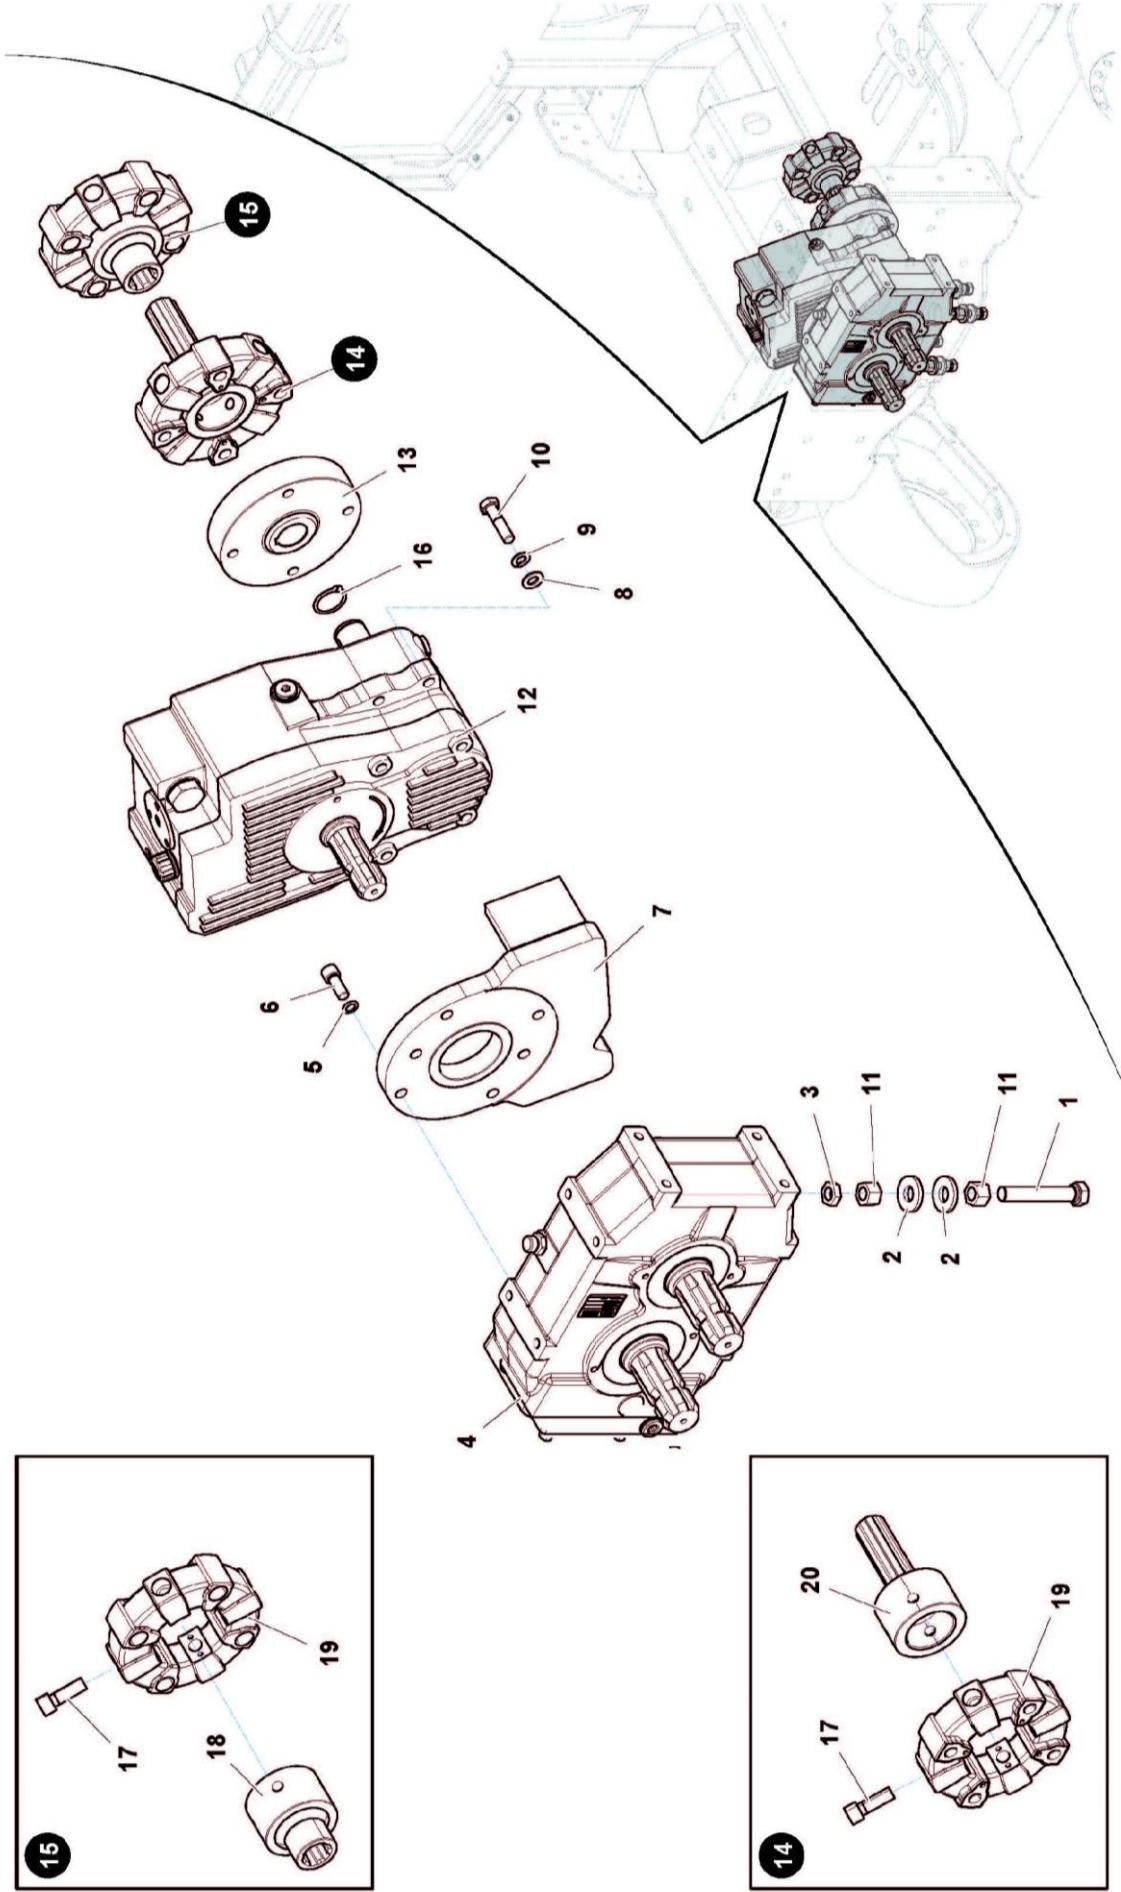

REAR PTO ASSEMBLY

Machine: ROBOPOWER

McCONEL

REAR PTO ASSEMBLY

McCONNEL

Machine: ROBOPOWER

REF.	QTY.	PART No.	DESCRIPTION
			ROBOPOWER - Rear PTO Assembly
1	4	4004010	BOLT
2	8	4004011	WASHER
3	4	4004012	NUT
4	1	4004013	HOUSING
5	6	4000357	WASHER
6	6	4004014	BOLT
7	1	4004015	PLATE
8	4	4001535	WASHER
9	4	4000760	WASHER
10	4	4004016	BOLT
11	8	4004017	NUT
12	1	4004018	HOUSING
13	1	4004019	FLANGE
14	1	4004020	COUPLING
15	1	4004021	COUPLING
16	1	4004022	CIRCLIP
17	8	4004023	BOLT
18	1	4004024	COUPLING
19	2	4004025	COUPLING
20	1	4004026	COUPLING