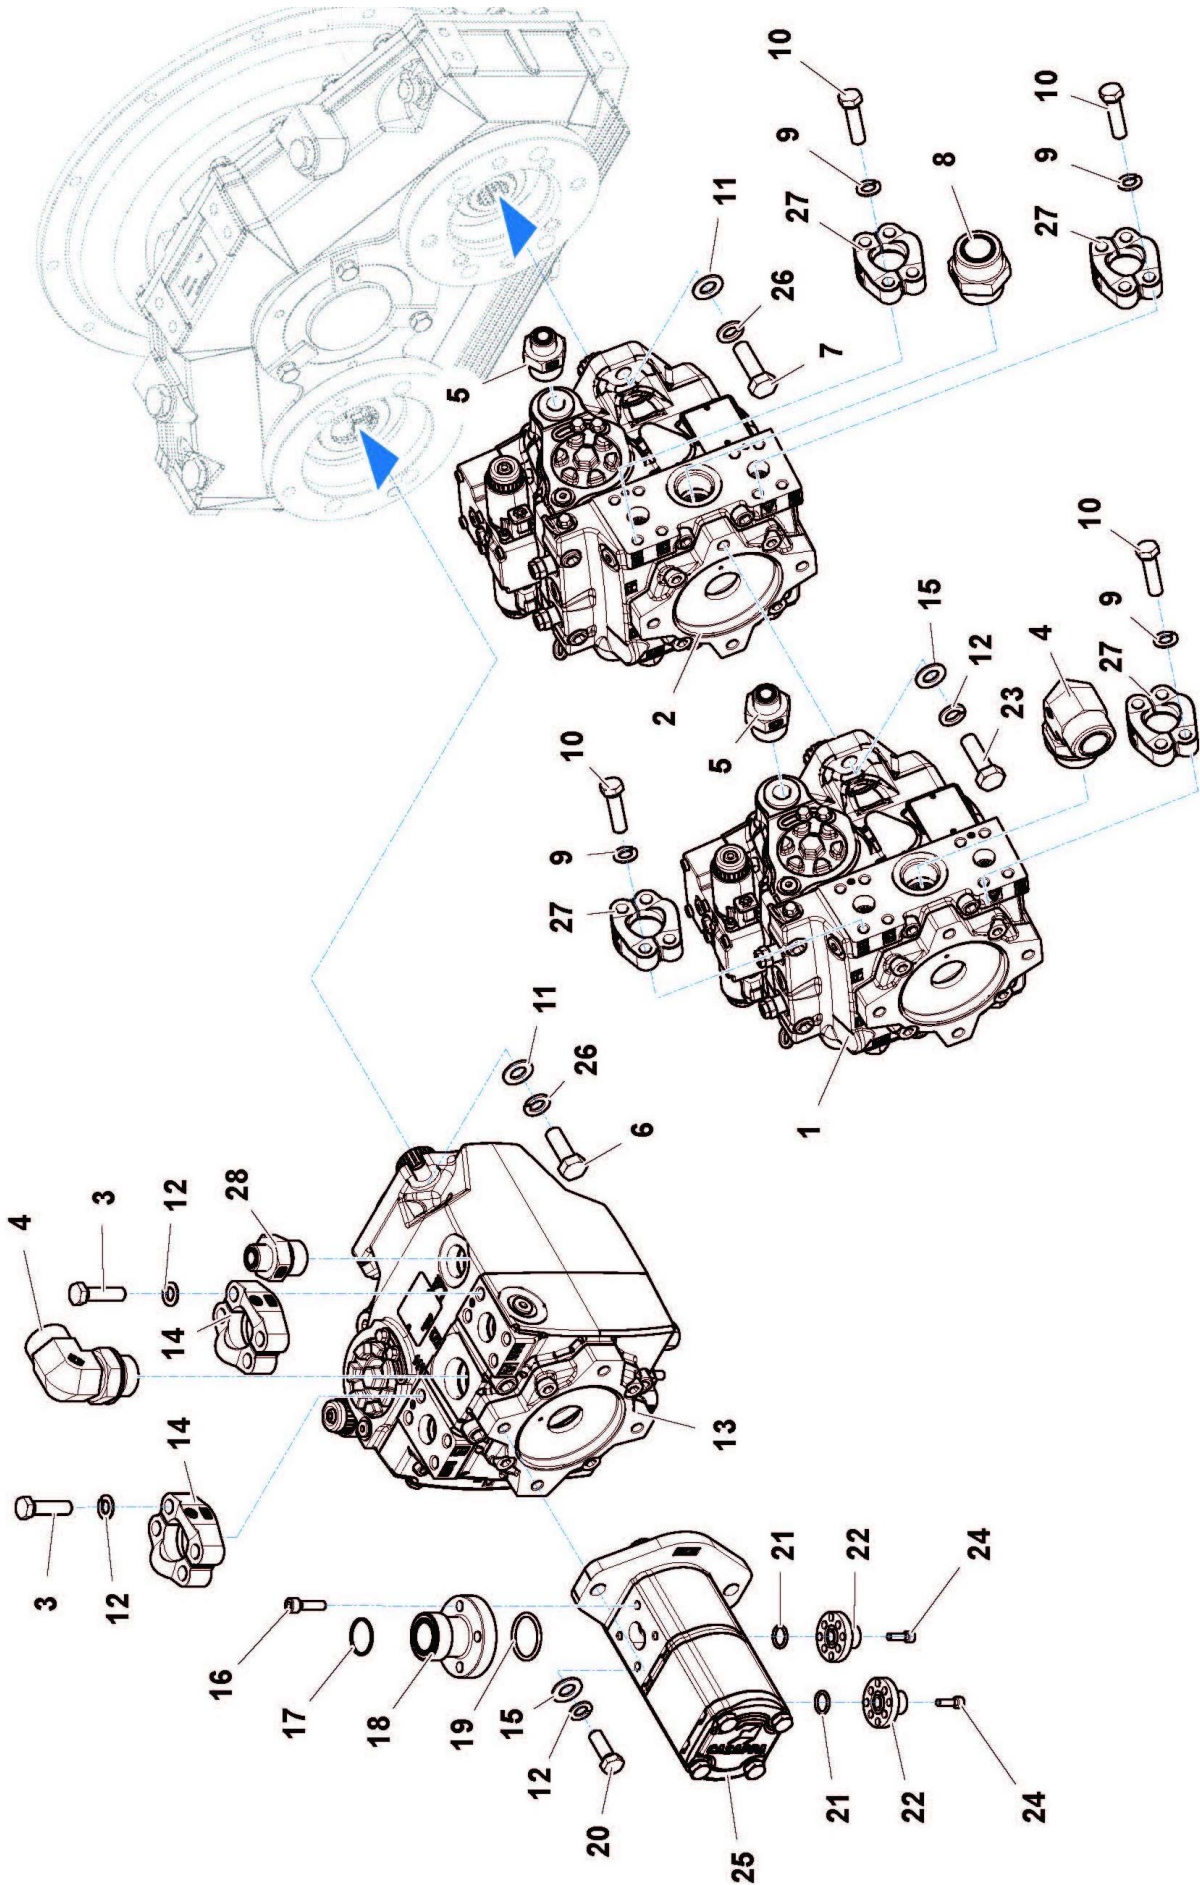

PUMP ASSEMBLIES

Machine: ROBOPOWER

McCONEL

PUMP ASSEMBLIES

McCONNEL

Machine: ROBOPOWER

REF.	QTY.	PART No.	DESCRIPTION
			ROBOPOWER - Pump Assemblies
1	1	4004108	PUMP
2	1	4004109	PUMP
3	8	7315611	BOLT
4	2	4004110	CONNECTOR
5	2	4004111	ADAPTOR
6	4	4004112	BOLT
7	2	4004113	BOLT
8	1	4004114	ADAPTOR
9	16	4000415	WASHER
10	16	4004008	BOLT
11	4	4004107	WASHER
12	4	9100206	WASHER
13	1	4004115	PUMP
14	4	4004116	FLANGE HALF
15	1	4000760	WASHER
16	4	4004117	BOLT
17	1	4004118	O-RING
18	1	4004119	ADAPTOR
19	1	4004120	O-RING
20	2	4000681	BOLT
21	2	4004121	O-RING
22	2	4004122	FLANGE
23	2	7315611	BOLT
24	8	4000543	BOLT
25	1	4004123	PUMP
26	4	4001538	WASHER
27	8	4004124	FLANGE HALF
28	1	4004125	CONNECTOR