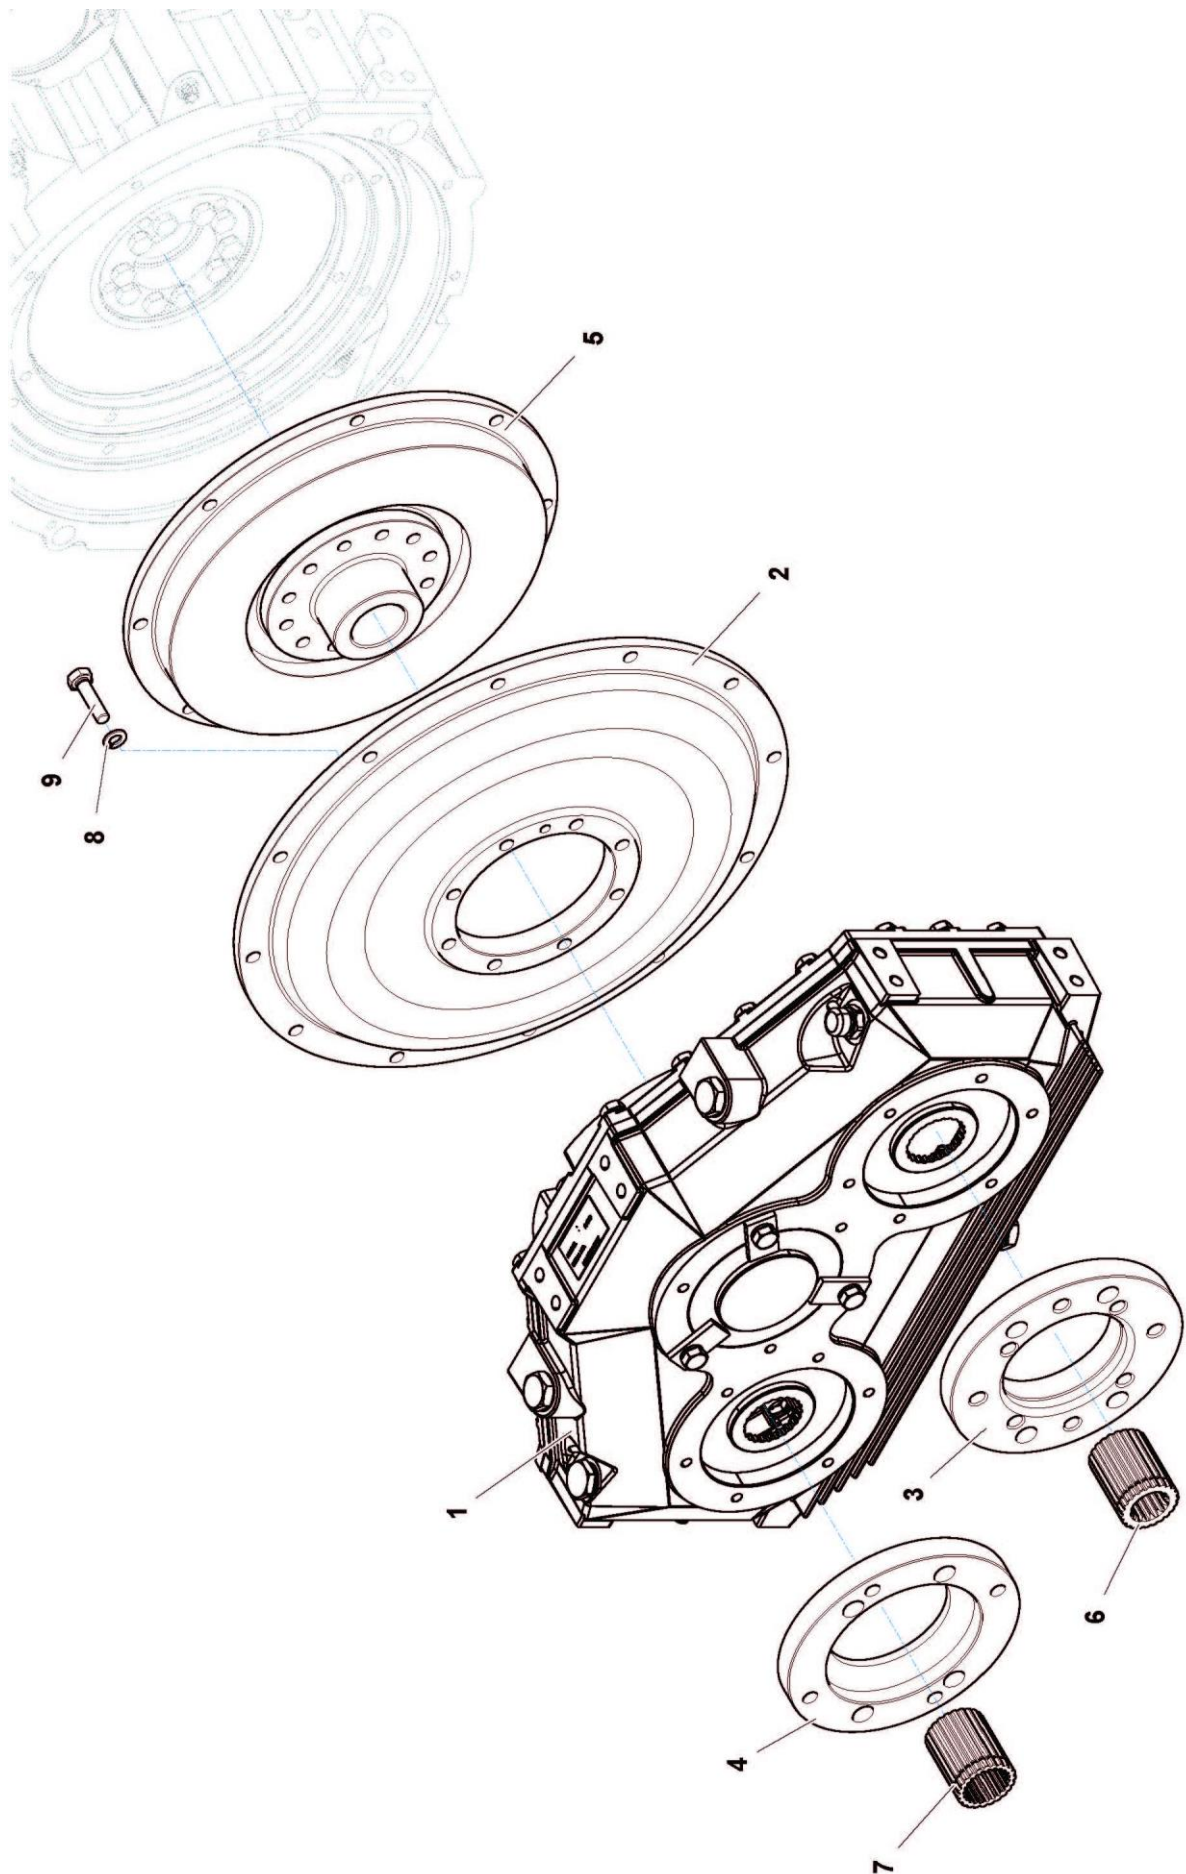

COUPLER ASSEMBLY

Machine: ROBOPOWER

McCONNEL

COUPLER ASSEMBLY

McCONNEL

Machine: ROBOPOWER

REF.	QTY.	PART No.	DESCRIPTION
			ROBOPOWER - Coupler Assembly
1	1	4004099	COUPLER
2	1	4004101	COVER PLATE
3	1	4004102	FLANGE
4	1	4004103	FLANGE
5	1	4004104	COUPLING
6	1	4004105	DRIVE COUPLING
7	1	4004106	DRIVE COUPLING
8	4	4004107	WASHER
9	8	4000211	BOLT