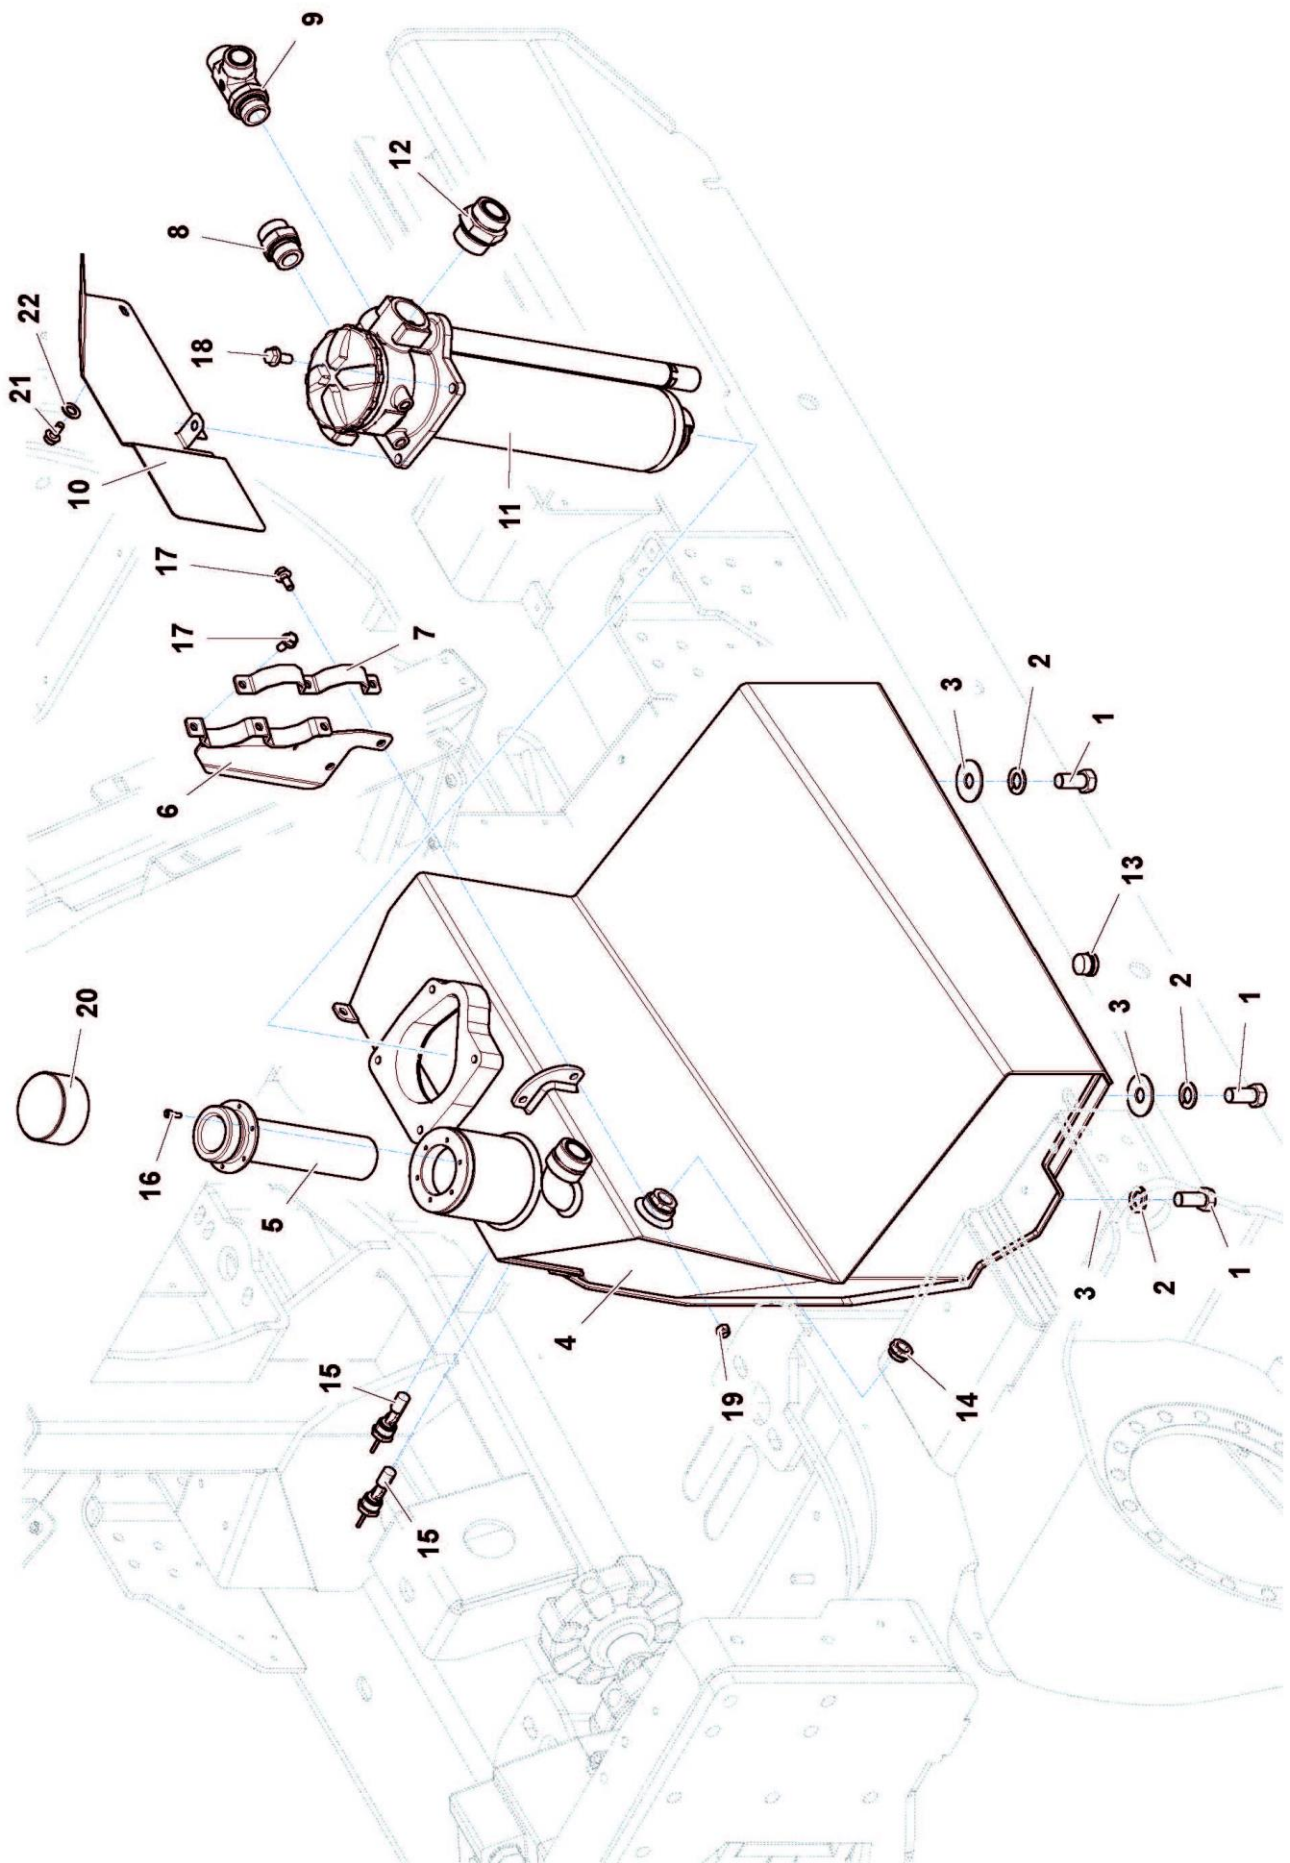

OIL TANK ASSEMBLY

Machine: ROBOPOWER

McCONEL

OIL TANK ASSEMBLY

McCONNEL

Machine: ROBOPOWER

REF.	QTY.	PART No.	DESCRIPTION
			ROBOPOWER - Oil Tank Assembly
1	3	4004027	BOLT
2	3	4000610	WASHER
3	3	4004011	WASHER
4	1	4004028	TANK
5	1	7315589	FILLER
6	1	4004029	CLAMP BRACKET
7	1	4004030	CLAMP
8	1	4004031	ADAPTOR
9	1	4004032	ADAPTOR
10	1	4004033	FILTER SHIELD
11	1	4004034	OIL FILTER
12	1	7315766	CONNECTOR
13	1	4004137	DRAIN PLUG
14	1	4004035	OIL LEVEL WINDOW
15	2	4000148	SENSOR
16	6	9343032	BOLT
17	5	9414044	BOLT
18	4	7315894	BOLT
19	2	4000865	NUT
20	1	7315589	FILLER CAP
21	1	7315750	BOLT
22	1	9100104	WASHER