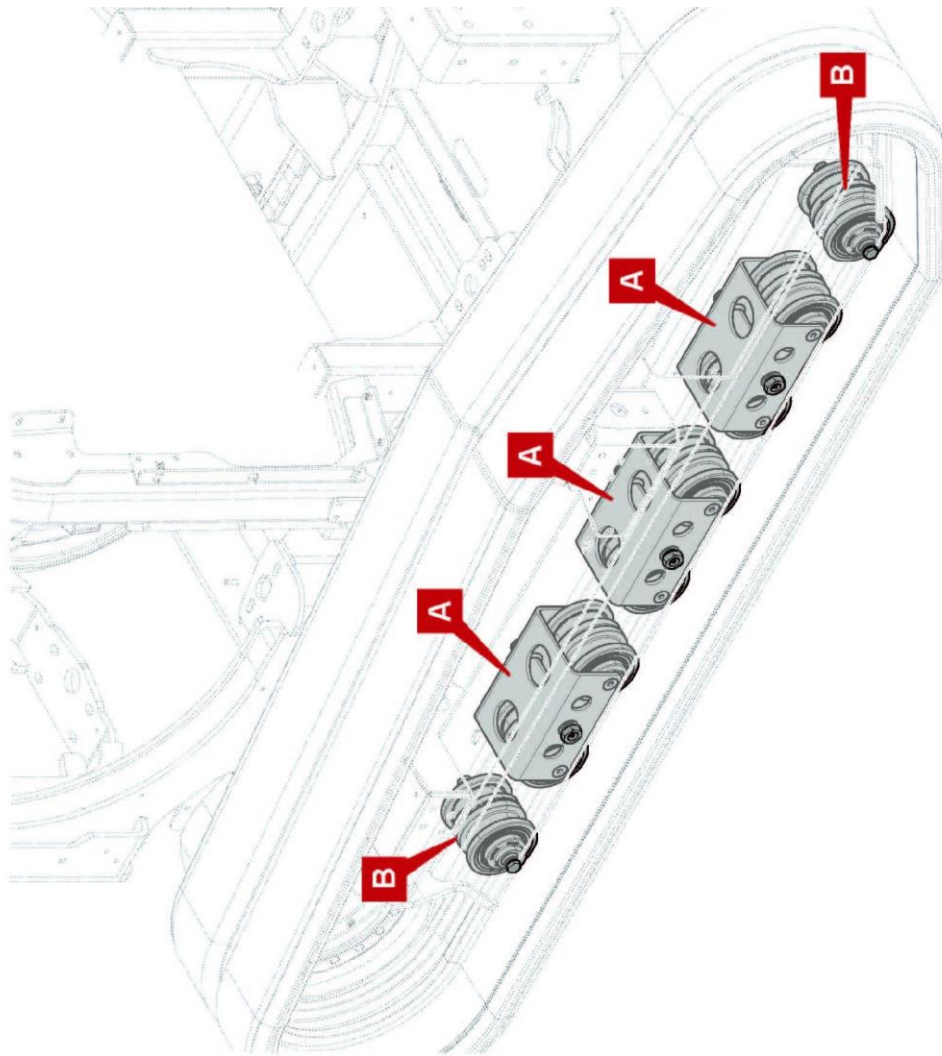

DRIVE ROLLER ASSEMBLIES

Machine: ROBOPOWER

McCONEL

DRIVE ROLLER ASSEMBLIES

McCONNEL

Machine: ROBOPOWER

REF.	QTY.	PART No.	DESCRIPTION
			ROBOPOWER - Drive Rollers
1	6	4004159	ROLLER ASSEMBLY
2	6	4004160	ROLLER BRACKET
3	12	4004161	ROLLER
4	24	4004162	BOLT
5	12	4004163	BUSH
6	6	4004164	PIN
7	6	7315629	WASHER
8	6	4004165	NUT
9	6	4000224	GREASE NIPPLE
10	4	4004145	ROLLER
11	8	4000175	BOLT
12	8	4001537	WASHER
13	8	4000610	WASHER