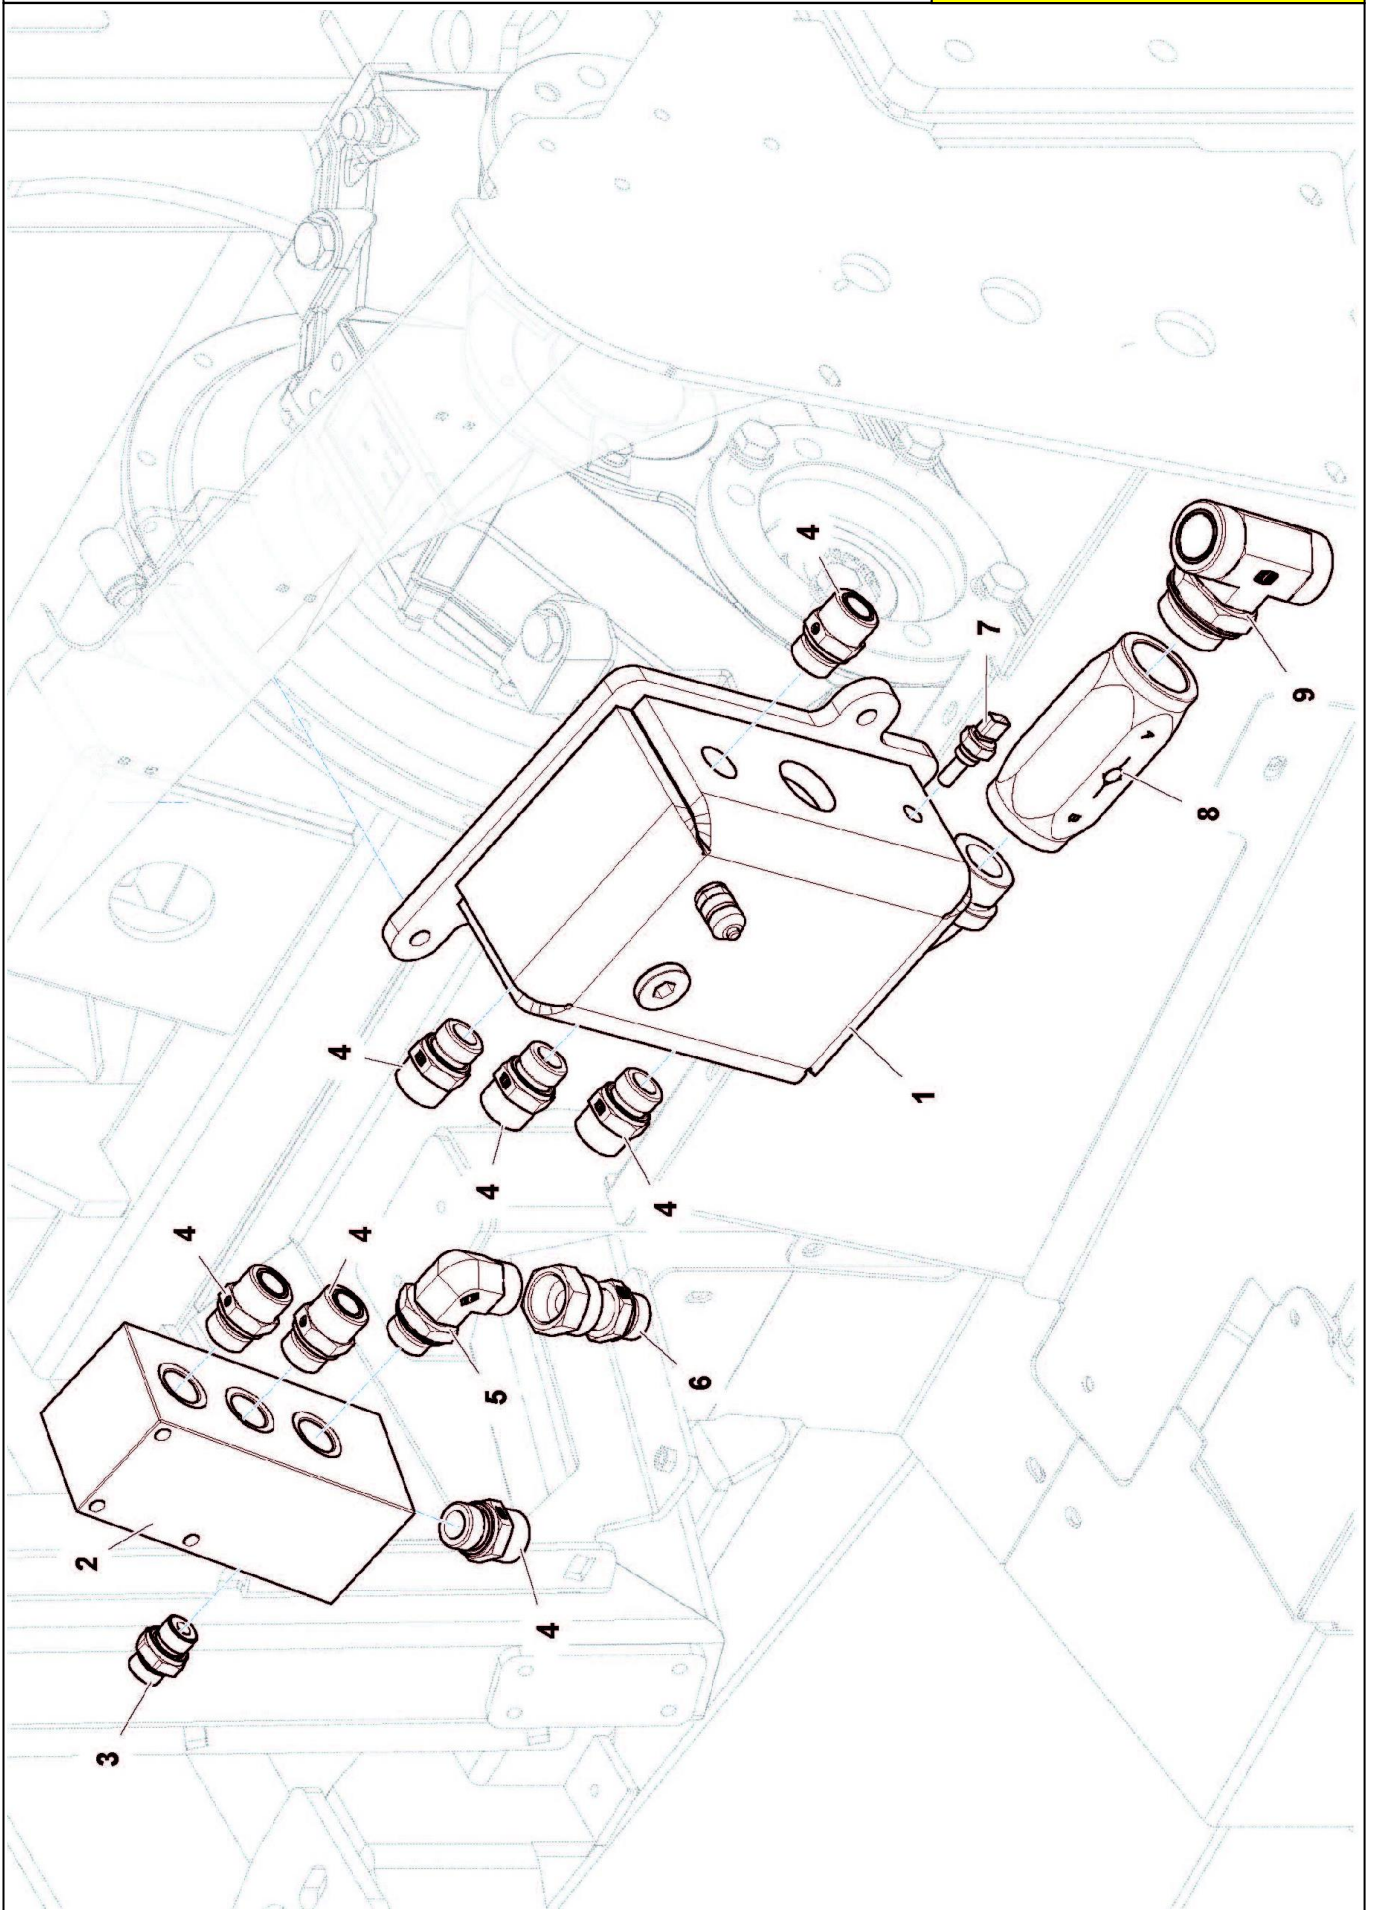

COMMUTATOR ASSEMBLY

Machine: ROBOPOWER

McCONEL

COMMUTATOR ASSEMBLY

McCONNEL

Machine: ROBOPOWER

REF.	QTY.	PART No.	DESCRIPTION
			ROBOPOWER - Commutator
1	1	4004178	COMMUTATOR
2	1	4004179	VALVE BLOCK
3	1	7315775	CONNECTOR
4	7	4004180	CONNECTOR
5	1	7316041	ELBOW
6	1	4004181	CONNECTOR
7	1	4004182	SENSOR
8	1	4004183	VALVE
9	1	4004184	CONNECTOR