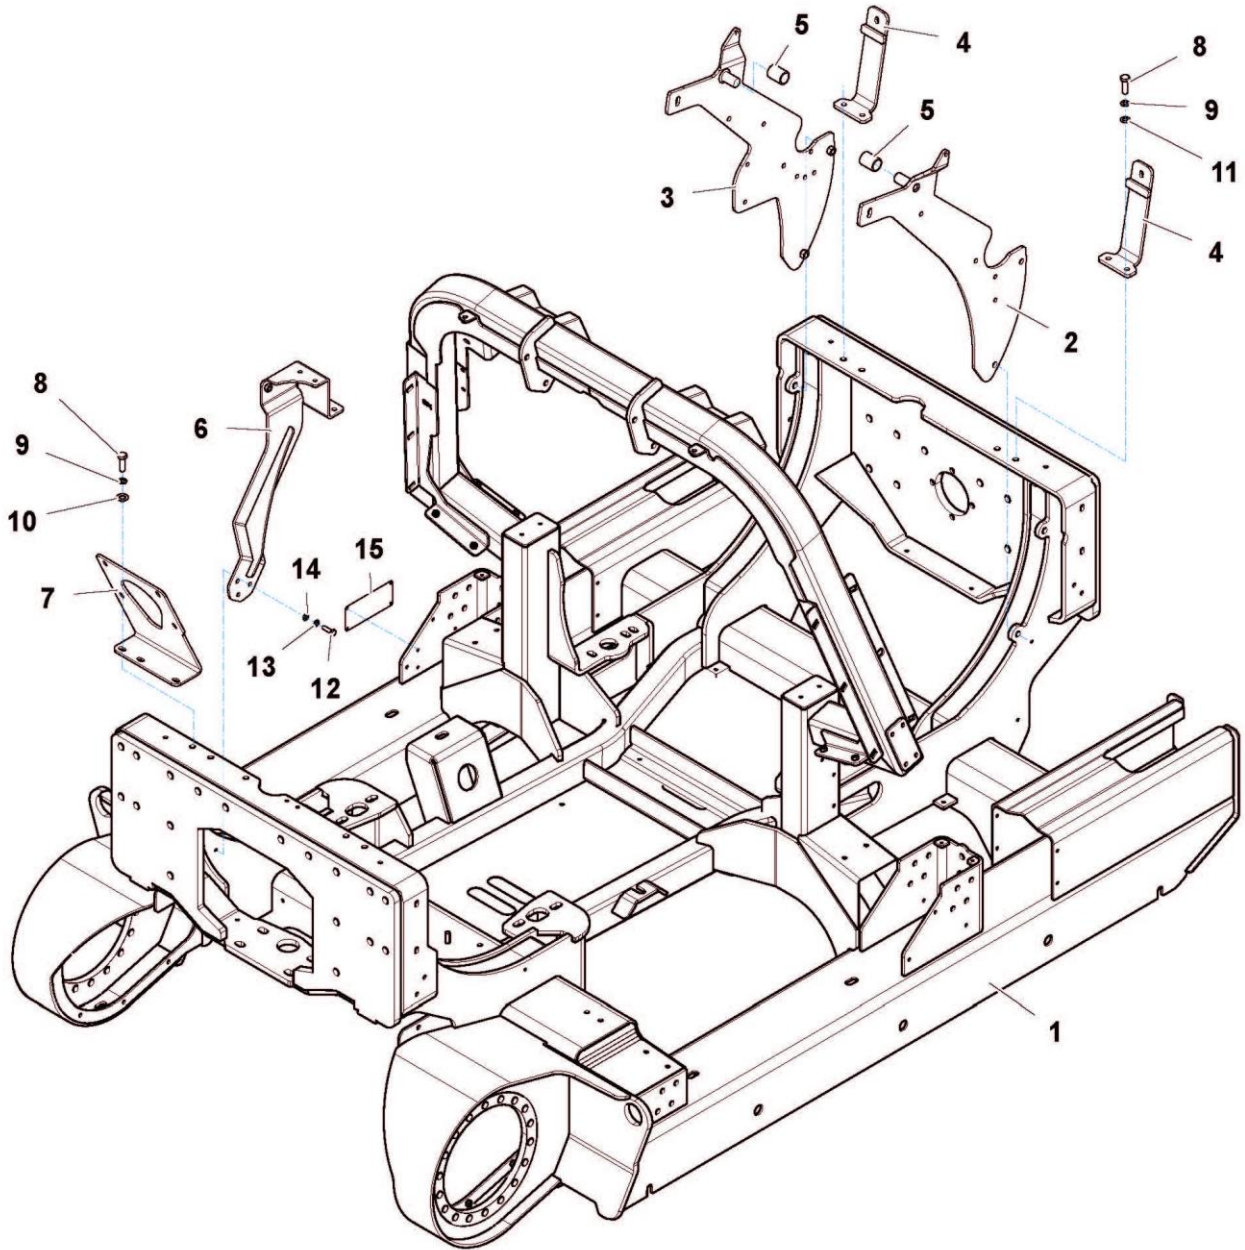

ROBOPOWER

Parts Manual

For Machines S/No: ROBOP091500007 ▶

CONTENTS

Chassis Assembly	1
Engine Accessories	3
Engine & Filters	5
Coupler Assembly	7
Pump Assemblies	9
Engine Mountings	11
Oil Tank Assembly	13
Diesel Tank Assembly	15
Undercarriage Assembly	17
Drive Roller Assemblies	19
Control Valve	21
Hydraulic Components	23
Commutator Assembly	25
Radiator Assembly	27
QR Couplings	29
Electric Boxes	31
Side Casings – Left Hand	33
Side Casings – Right Hand	35
Upper Casings	37
Rear Casings	39
Lower Side Casings – Left Hand	41
Lower Side Casings – Right Hand	43
Diesel Fuel & Engine Oil Hoses	45
Radiator Hydraulic Hoses	47
Rear Lifting Device Hydraulics	49
Front Lifting Device Hydraulics	51
Hydraulic Pumps Circuit	53
Hydraulic Circuit Hoses	55
Rubber Tracks	57
Metal Tracks	59
Rear Linkage Assembly	61
Front Linkage Assembly	63
Rear PTO Assembly	65
Front PTO Assembly	67
Front PTO Selector	69
Safety Decals	71

CHASSIS ASSEMBLY

Machine: ROBOPOWER

McCONEL

CHASSIS ASSEMBLY**McCONNEL**

Machine: ROBOPOWER

REF.	QTY.	PART No.	DESCRIPTION
			ROBOPOWER - Chassis Assembly
1	1	4004001	FRAME
2	2	4004002	BRACKET (RIGHT)
3	1	4004003	BRACKET (LEFT)
4	2	4004004	BRACKET
5	1	4004005	SLEEVE
6	1	4004006	BRACKET
7	1	4004007	BRACKET
8	3	4004008	BOLT
9	7	4000415	WASHER
10	4	4000608	WASHER
11	3	4000758	WASHER
12	7	4005223	BOLT
13	3	7315559	WASHER
14	3	4000385	WASHER
15	1	4004009	SERIAL PLATE