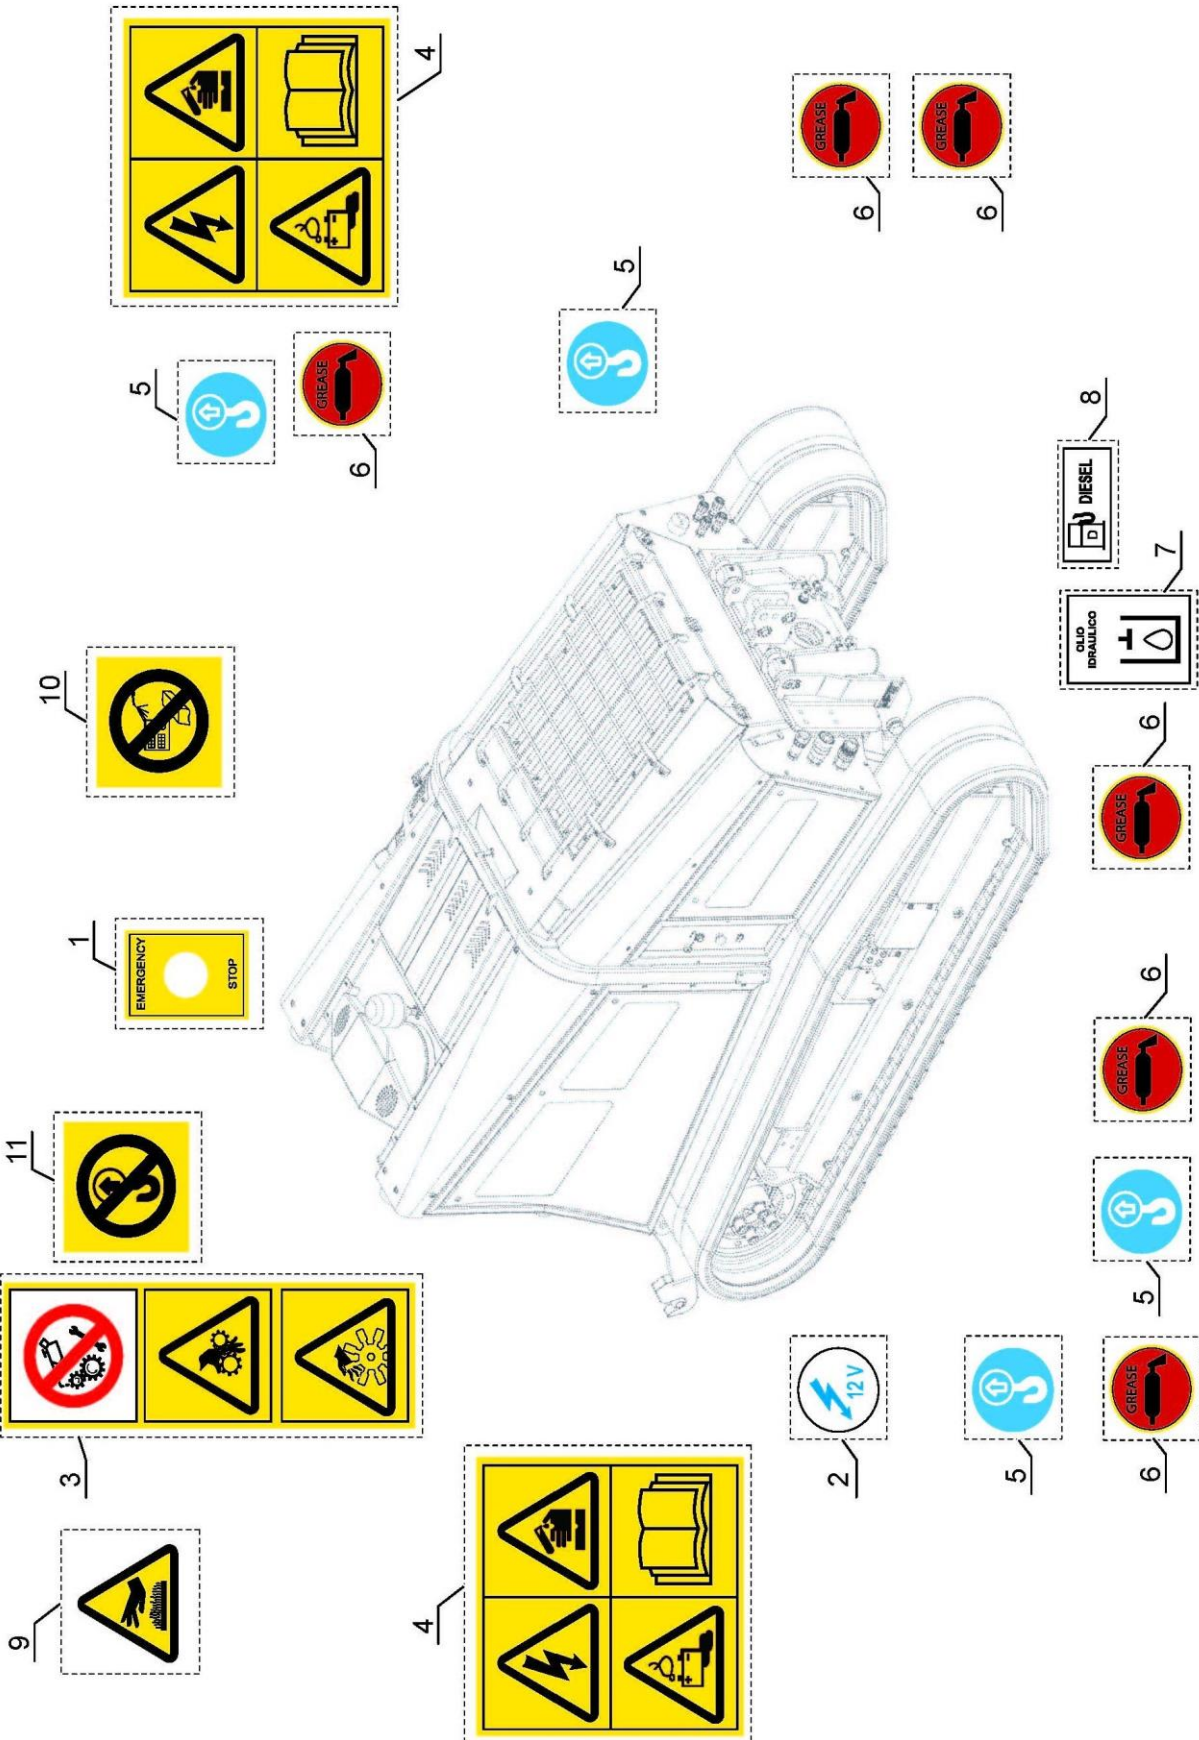

SAFETY DECALS

Machine: ROBOPOWER

McCONNEL

SAFETY DECALS

McCONNEL

Machine: ROBOPOWER

REF.	QTY.	PART No.	DESCRIPTION
			ROBOPOWER - Safety Decals
1	1	4000888	DECAL - EMERGENCY STOP
2	1	4000887	DECAL - 12 VOLT
3	1	4001367	DECAL - SAFETY WARNINGS
4	2	4000890	DECAL - BATTERY WARNINGS
5	4	4000891	DECAL - LIFT POINT
6	6	4000769	DECAL - GREASE POINT
7	1	4000892	DECAL - HYDRAULIC OIL
8	1	4000893	DECAL - DIESEL FUEL
9	1	4000894	DECAL - HOT SURFACE
10	1	4000895	DECAL - PROTECT FROM WATER
11	1	4000896	DECAL - LIFTING PROHIBITED