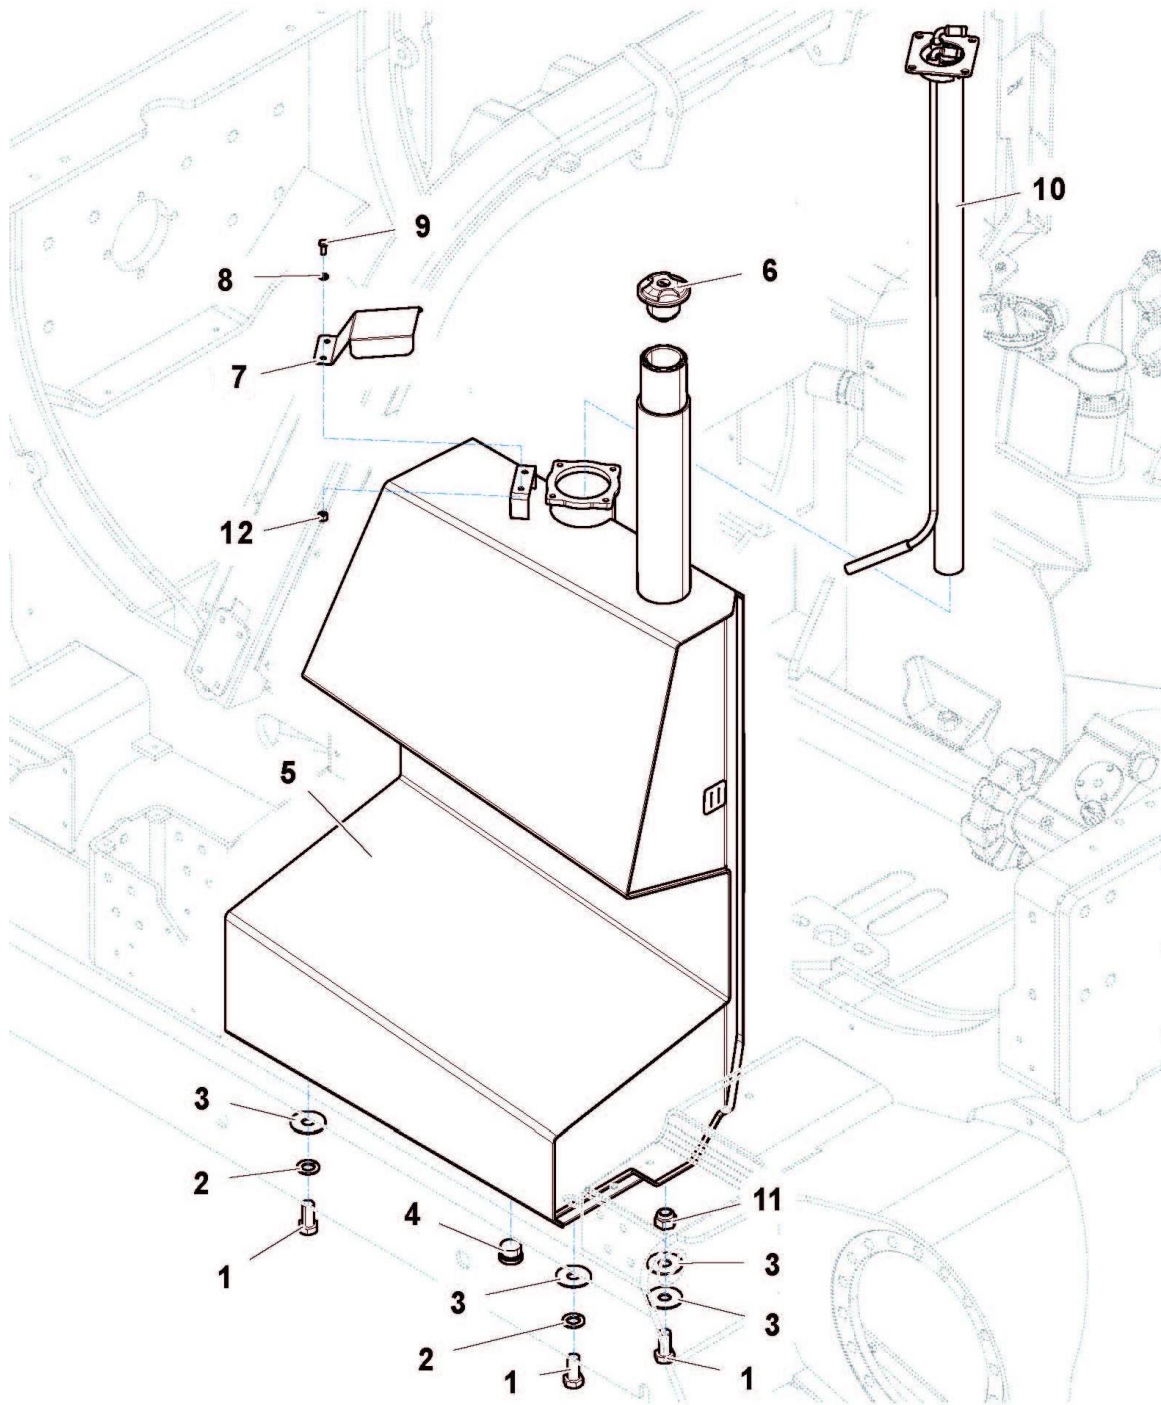

DIESEL TANK ASSEMBLY

Machine: ROBOPOWER

McCONEL

DIESEL TANK ASSEMBLY

McCONNEL

Machine: ROBOPOWER

REF.	QTY.	PART No.	DESCRIPTION
			ROBOPOWER - Diesel Tank Assembly
1	2	4000175	BOLT
2	2	4000610	WASHER
3	4	4005038	WASHER
4	1	4000864	DRAIN PLUG
5	1	4004036	TANK
6	1	4000474	CAP
7	1	4004039	GUARD
8	2	4000789	WASHER
9	2	4005148	BOLT
10	1	4004038	SENSOR
11	1	4000221	NUT
12	2	4000791	NUT