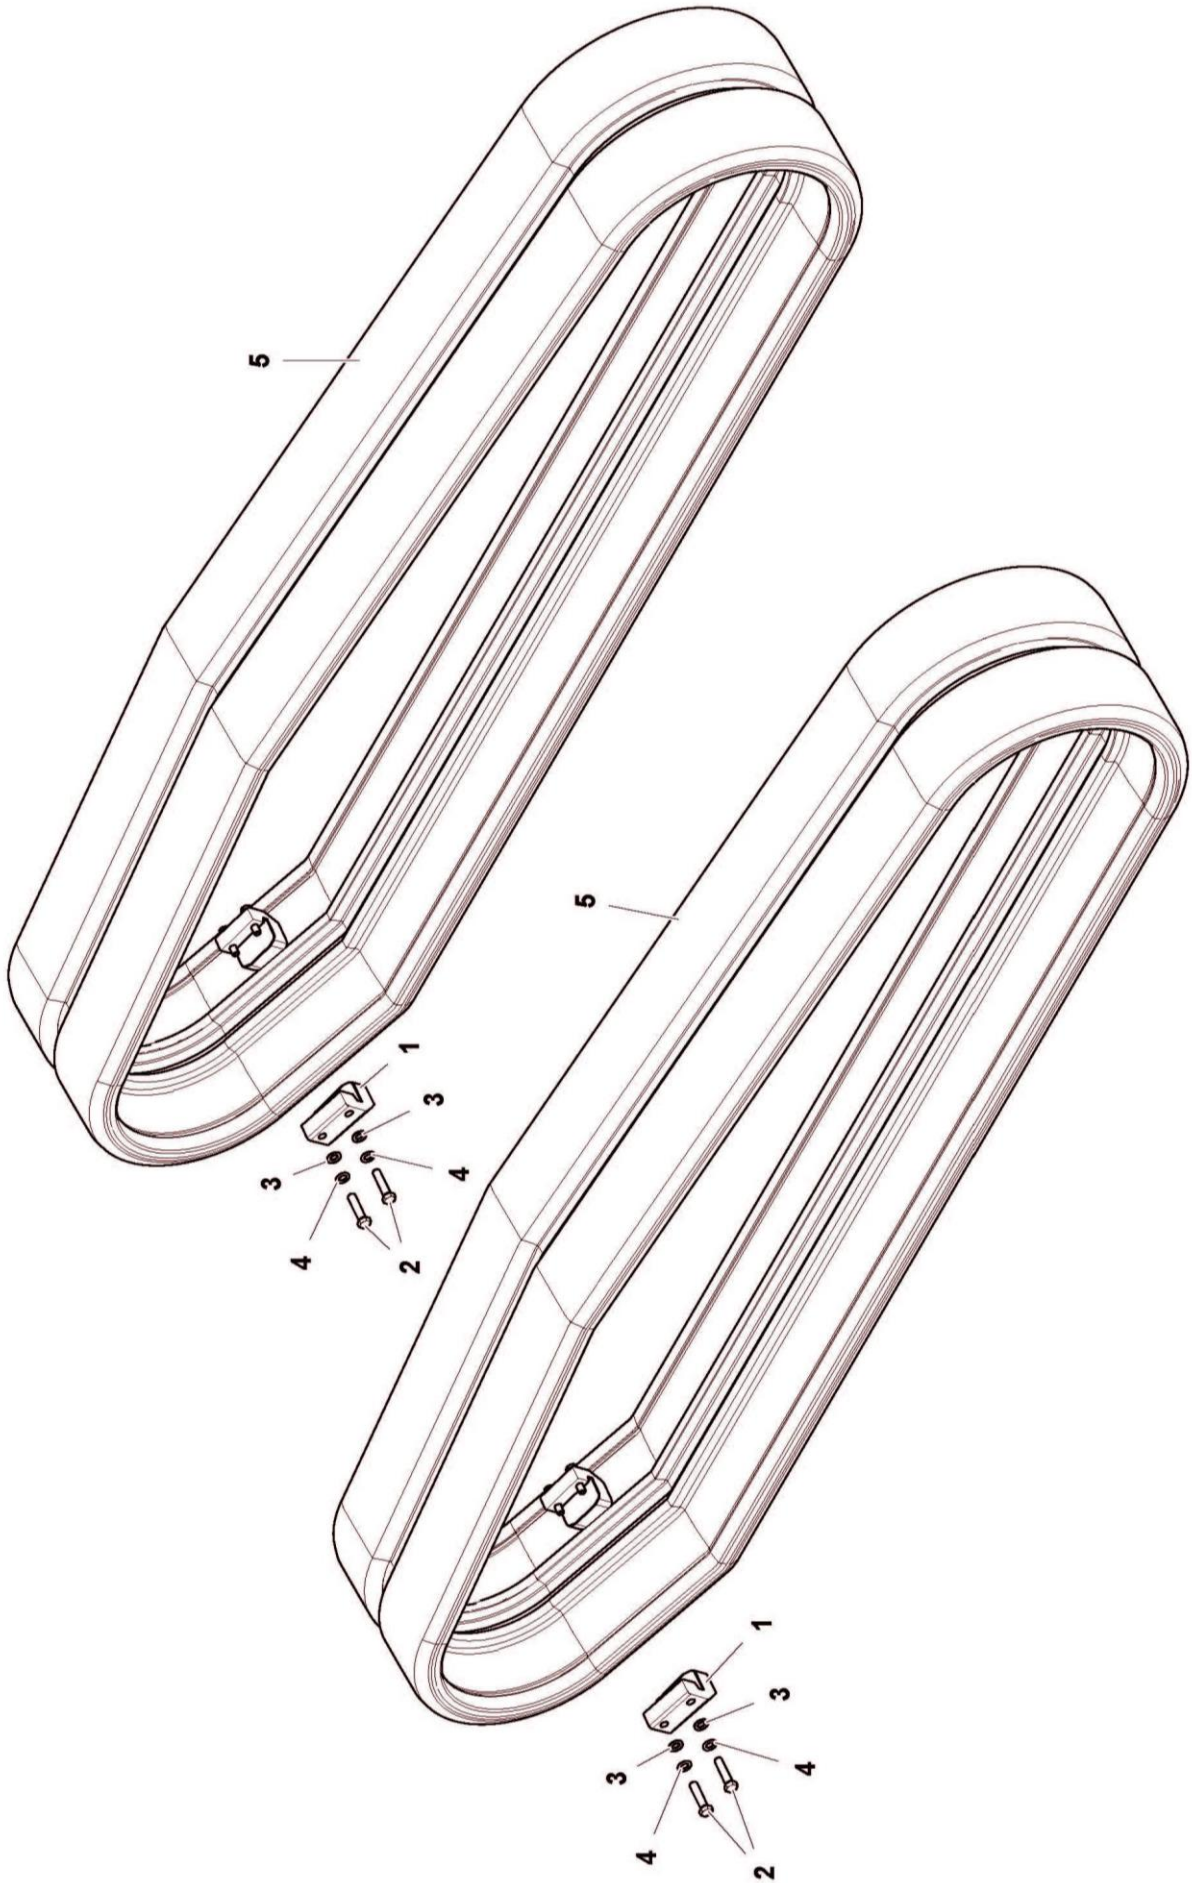

RUBBER TRACKS

Machine: ROBOPOWER

McCONNEL

RUBBER TRACKS

McCONNEL

Machine: ROBOPOWER

REF.	QTY.	PART No.	DESCRIPTION
			ROBOPOWER - Rubber Tracks
1	4	4004312	TRACK SHOE
2	8	4004313	BOLT
3	8	4001537	WASHER
4	8	4000610	WASHER
5	2	4004314	TRACK