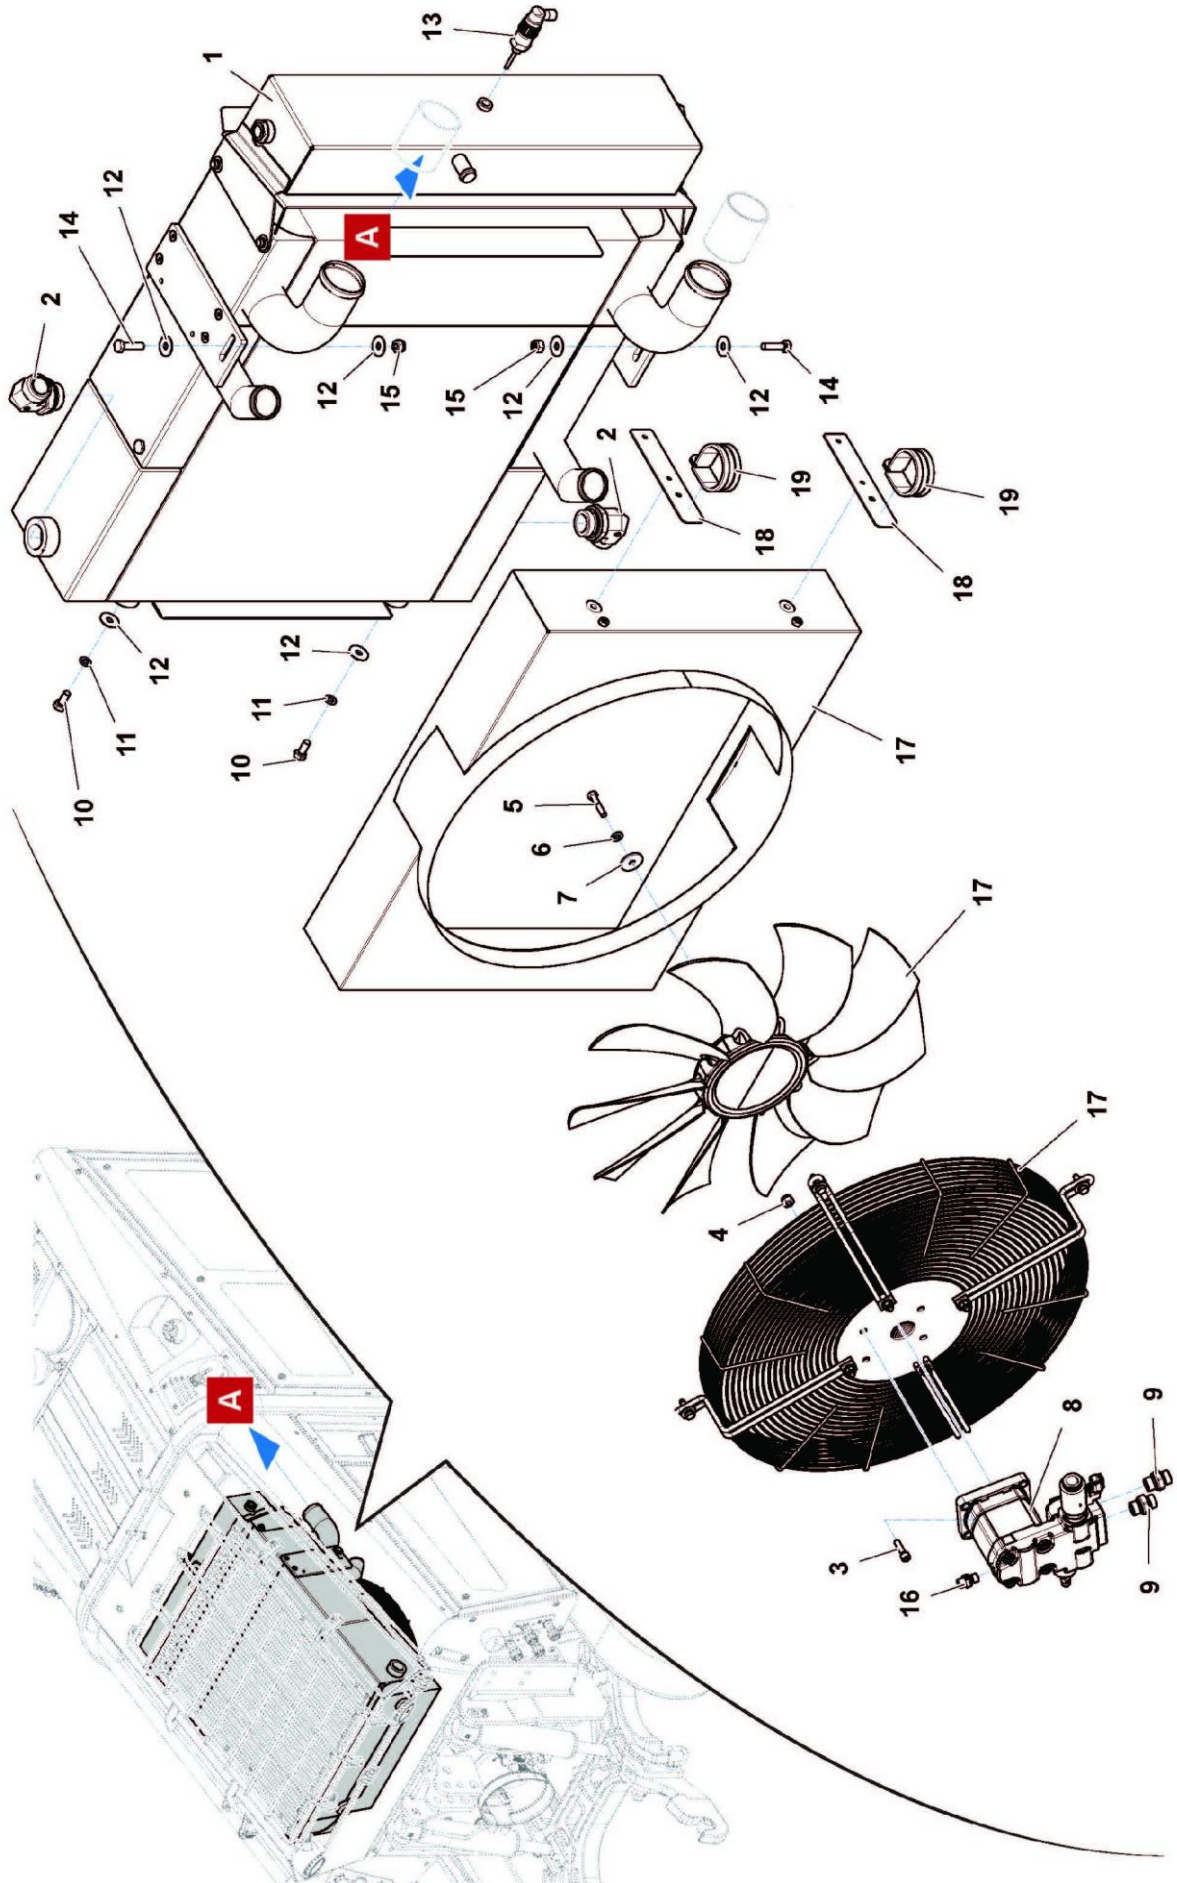

RADIATOR ASSEMBLY

Machine: ROBOPOWER

McCONNEL

RADIATOR ASSEMBLY

McCONNEL

Machine: ROBOPOWER

REF.	QTY.	PART No.	DESCRIPTION
			ROBOPOWER - Radiator Assembly
1	1	4004185	RADIATOR
2	2	4004186	CONNECTOR
3	4	4004117	BOLT
4	4	4000865	NUT
5	1	9213084	BOLT
6	1	7315559	WASHER
7	1	4003021	WASHER
8	1	4004187	FAN MOTOR
9	2	7315797	CONNECTOR
10	2	4000209	BOLT
11	2	9100205	WASHER
12	6	4000608	WASHER
13	1	4004188	LEVEL SWITCH
14	2	9200082	BOLT
15	2	4000756	NUT
16	1	4000579	CONNECTOR
17	-	-	REQUEST AVAILABILITY
18	2	4004189	BRACKET
19	2	4004190	COLLAR