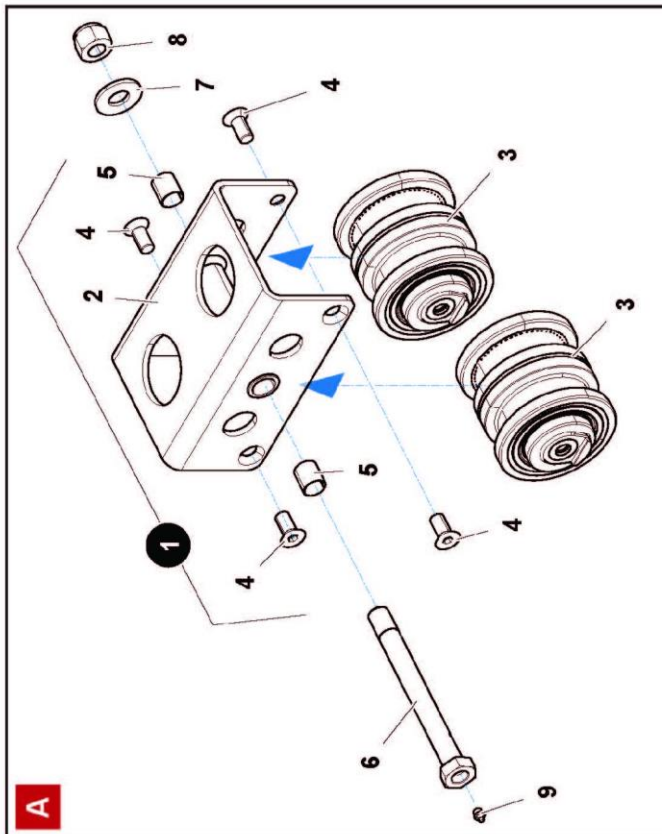

DRIVE ROLLER ASSEMBLIES

Machine: ROBOPOWER

McCONEL

DRIVE ROLLER ASSEMBLIES

McCONNEL

Machine: ROBOPOWER

REF.	QTY.	PART No.	DESCRIPTION
			ROBOPOWER - Drive Rollers
1	6	4004159	ROLLER ASSEMBLY
2	6	4004160	ROLLER BRACKET
3	12	4004161	ROLLER
4	24	4004162	BOLT
5	12	4004163	BUSH
6	6	4004164	PIN
7	6	7315629	WASHER
8	6	4004165	NUT
9	6	4000224	GREASE NIPPLE
10	4	4004145	ROLLER
11	8	4000175	BOLT
12	8	4001537	WASHER
13	8	4000610	WASHER