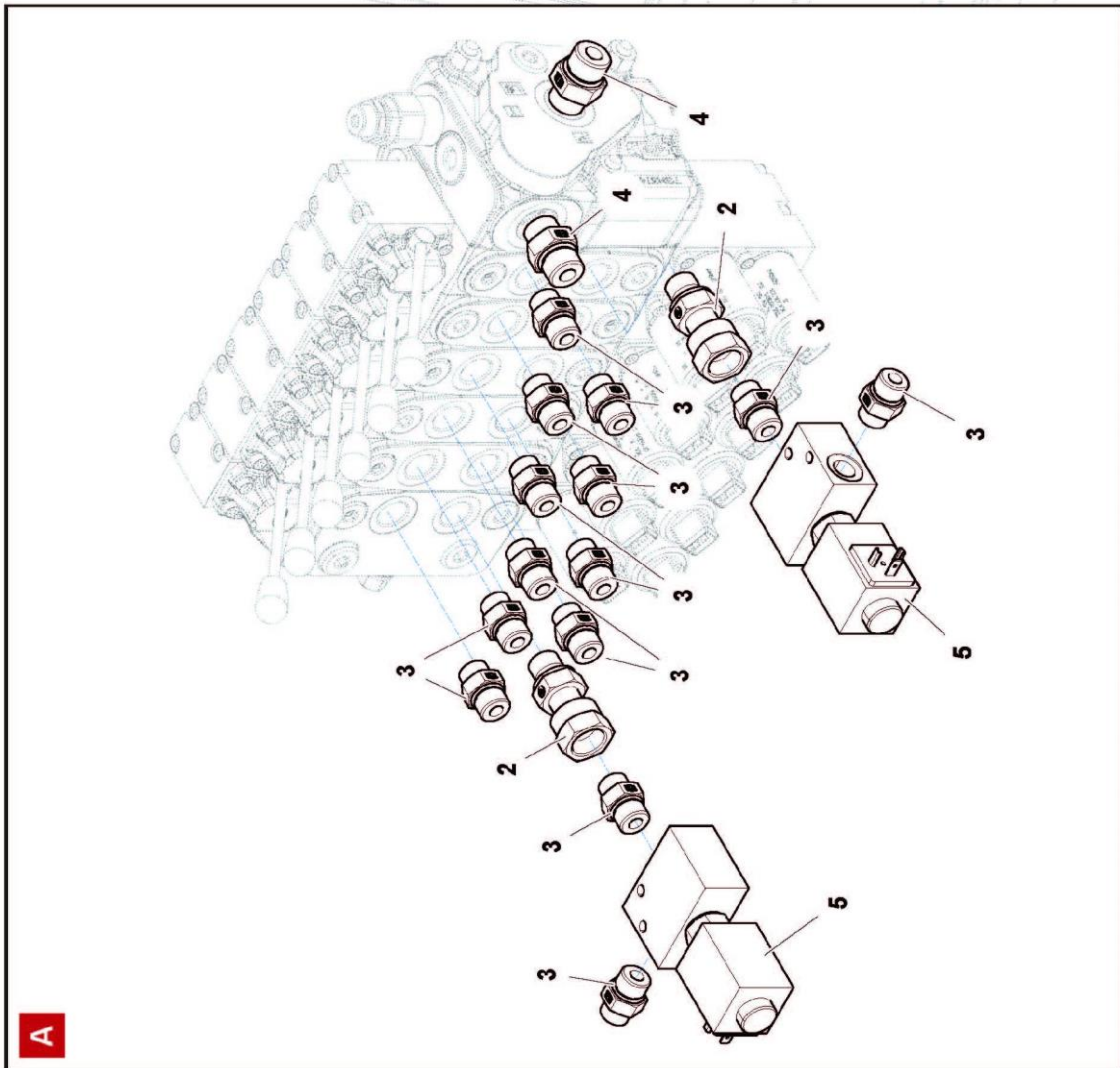

CONTROL VALVE

Machine: ROBOPOWER

McCONEL

CONTROL VALVE

McCONNEL

Machine: ROBOPOWER

REF.	QTY.	PART No.	DESCRIPTION
			ROBOPOWER - Control Valve
1	1	4004166	CONTROL VALVE
2	2	4004167	CONNECTOR
3	14	7315777	CONNECTOR
4	2	7315797	CONNECTOR
5	2	4004168	COIL