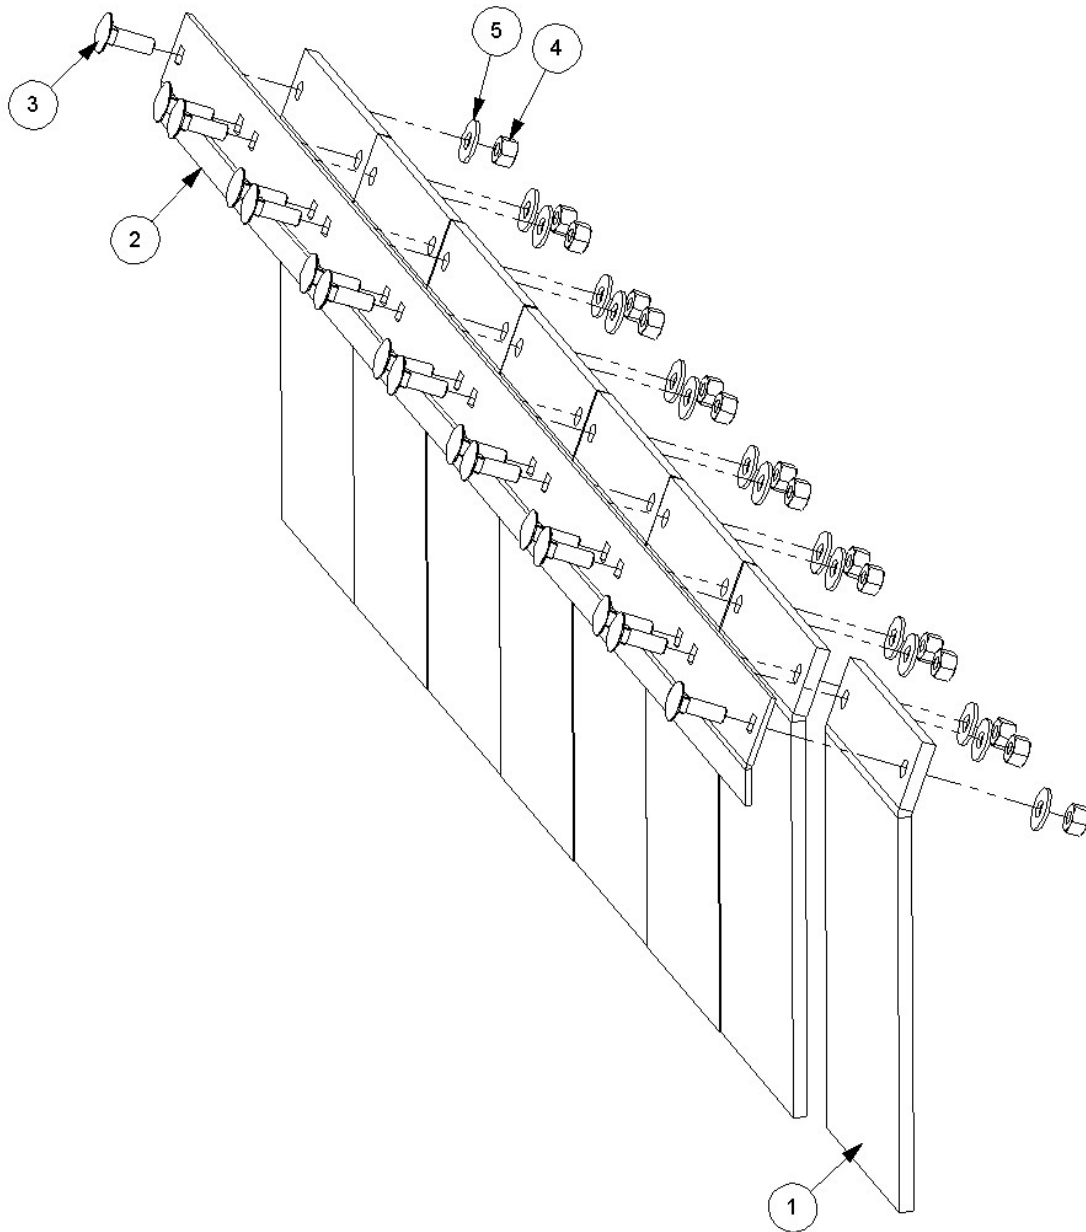

FRONT FLAP KIT

REF.	QTY.	PART No.	DESCRIPTION
		7290375	FRONT FLAP KIT
1	8	7290053	FRONT FLAP
2	1	7190304	CLAMP STRIP
3	16	9293054	CUP HEAD SCREW
4	16	9163004	LOCKNUT
5	16	9100104	FLAT WASHER