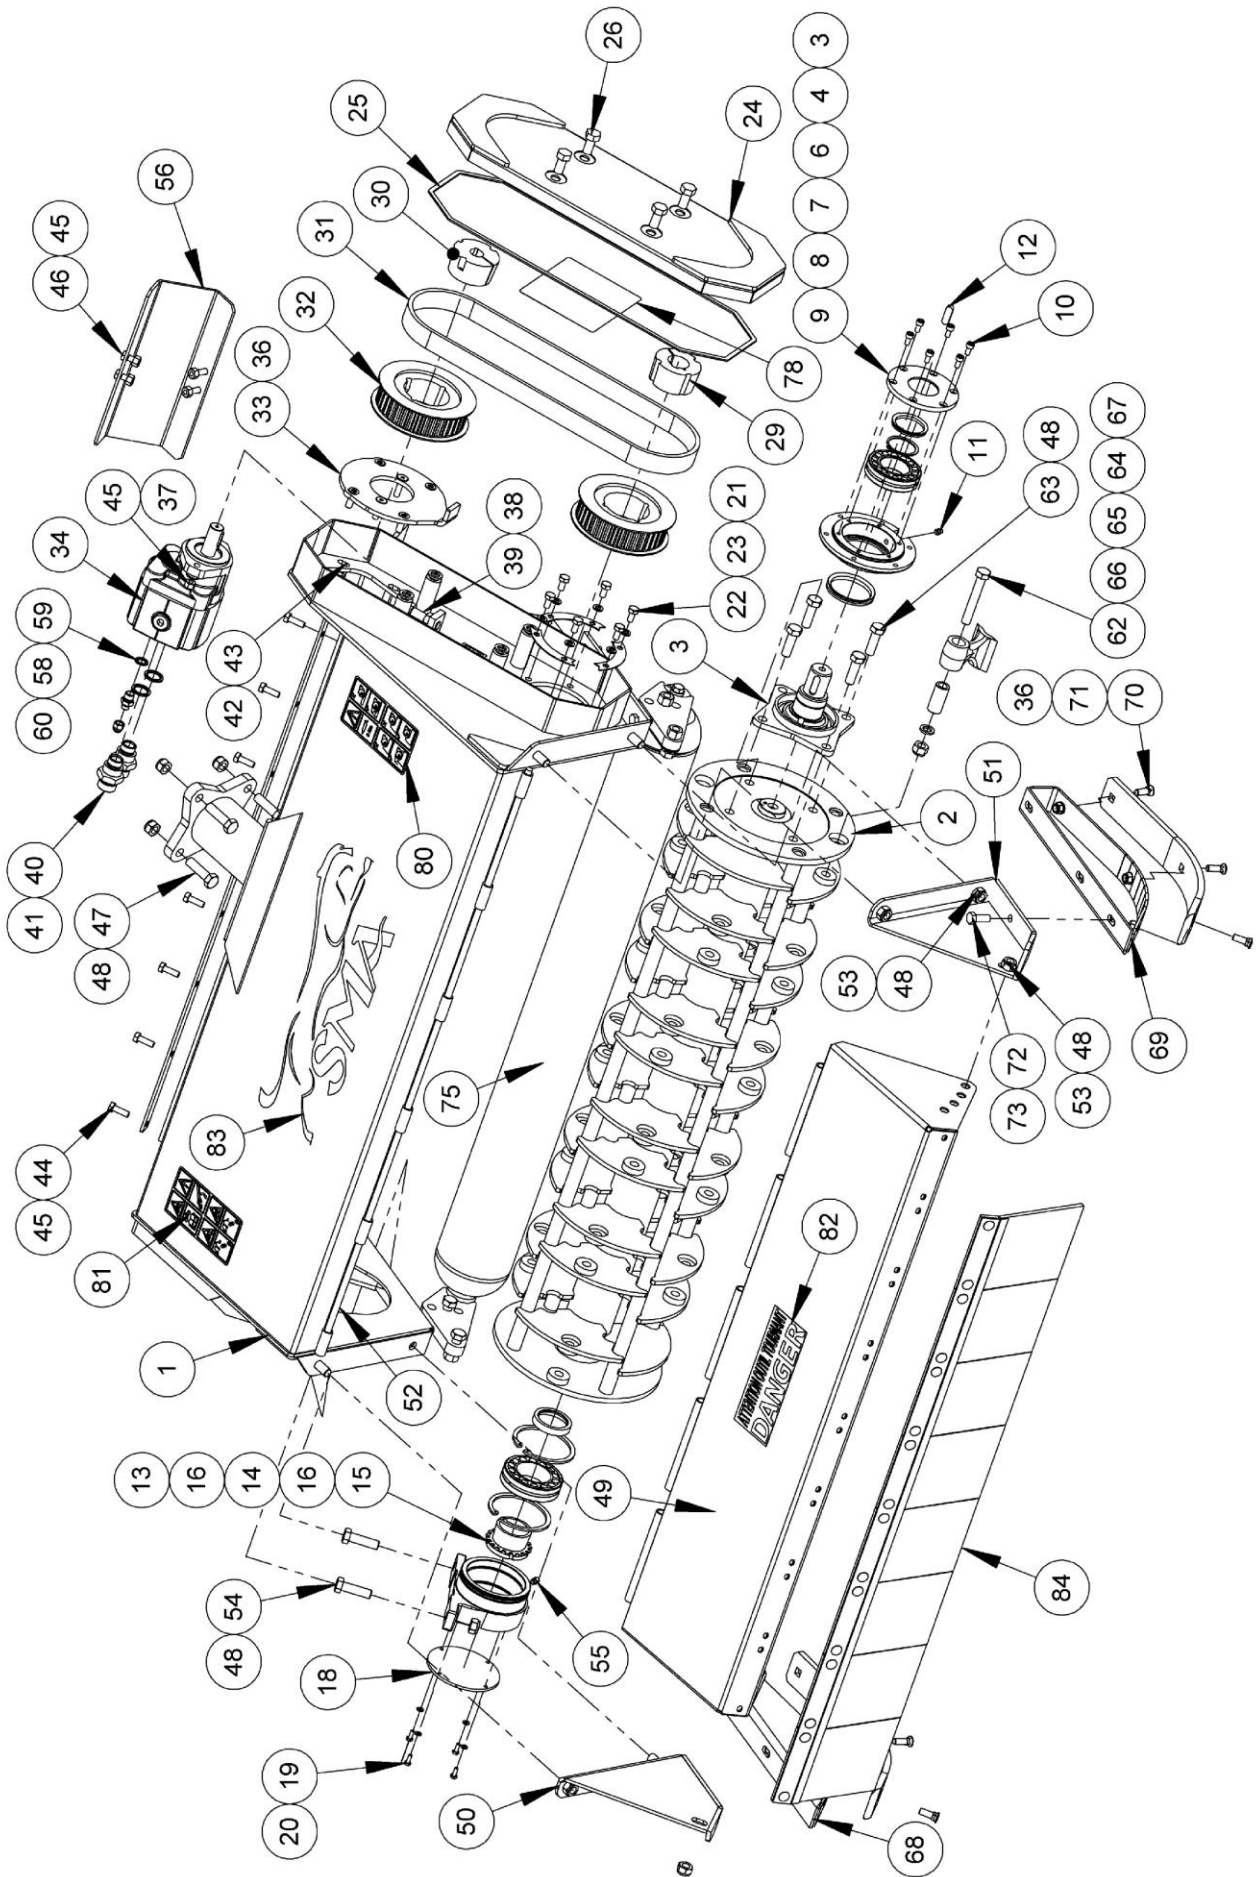

1.2M MULTICUT BELT-DRIVE HEAD (OMEGA ROTOR)

1.2M MULTICUT BELT-DRIVE HEAD (OMEGA ROTOR)

REF.	QTY.	PART No.	DESCRIPTION
		7290839	1.2M SMA M/CUT OMEGA BD HEAD
44	9	9313065	SETSCREW
45	15	9163005	NYLOC NUT
46	4	9313055	SETSCREW
47	4	9200031	BOLT
48	16	9100028	CLEVELOC NUT
49	1	7290386	FRONT HOOD
50	1	7290387	HOOD BRACKET - RH
51	1	7290388	HOOD BRACKET - LH
52	1	7290061	PIVOT BAR
53	6	12.714.35	BOLT
54	2	9200023	BOLT
55	1	0901125	GREASE NIPPLE
56	1	7198333	HOSE TRAY
57	1	7550071	HOSE SLEEVING
58	1	8581115	ADAPTOR
59	1	8650103	BONDED SEAL
60	1	520560	BLANKING CAP
61	2	8501228	HOSE - 1" BSP F/S-F/135 SWEPT 25"
62	20	7390006	SPECIAL BOLT
63	4	9200025	BOLT
64	24	0100206	SPRING WASHER
65	20	21215.02	FLAIL BUSH
66	20	1840572	FLAIL BLADE (ROLLICOUPE)
67	20	0141006	UNF CLEVELOC NUT
68	1	7290389	SKID - RH
69	1	7290390	SKID - LH
70	6	6012034	PLOUGH BOLT c/w NUT
71	6	0100104	FLAT WASHER
72	6	0311105	UNF SCREW
73	6	0141005	UNF CLEVELOC NUT
74	2	7290391	REPLACEABLE SKID SHOE
75	1	42241.24	ROLLER ASSEMBLY
76	1	41.094.09	SERIAL NUMBER PLATE (SMA)
77	4	7103230	POP RIVET
78	1	1290478	DECAL - BELT ALIGNMENT
79	1	1290065	DECAL - BELT TENSION
80	1	1290738	DECAL - FLAILHEAD
81	1	09.821.35	COMBINED EURO DECAL
82	1	300658	SMA - DANGER ATTN DECAL
83	1	316951	DECAL - SMA
84	1	7290375	FRONT FLAP KIT