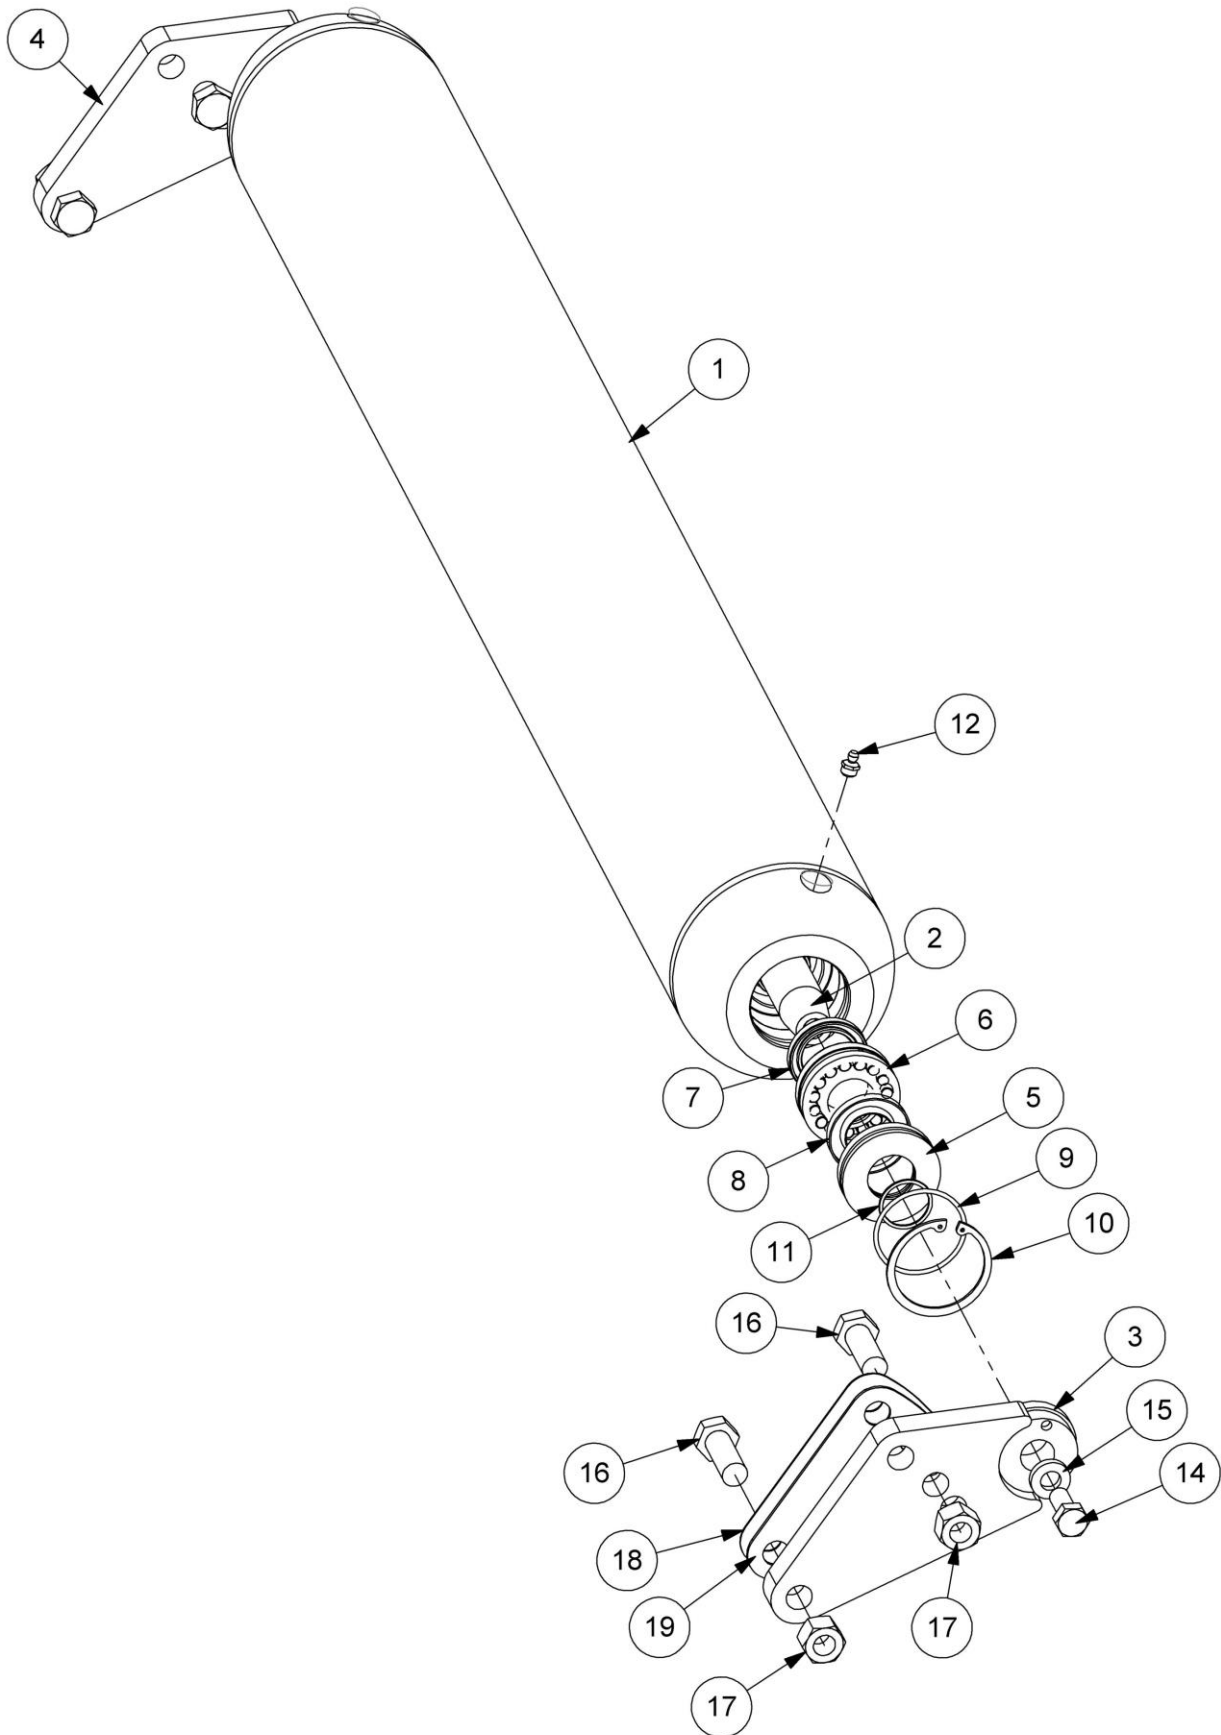

1.2M ROLLER ASSEMBLY

1.2M ROLLER ASSEMBLY

REF.	QTY.	PART No.	DESCRIPTION
		42241.24	1.2M ROLLER ASSEMBLY
1	1	42241.10	1.2M ROLLER
2	1	42242.04	ROLLER AXLE
3	1	42246.01	ROLLER BRACKET - LH
4	1	42246.02	ROLLER BRACKET - RH
5	2	7390011	SEAL CARRIER
6	2	0600099	BEARING
7	2	8629181	ROTARY SHAFT SEAL
8	2	8629125	ROTARY LIP SEAL
9	2	8600422	O RING
10	2	0411262	INTERNAL CIRCLIP
11	2	0412120	SPIROLOX RING
12	2	0901121	GREASE NIPPLE
13	1	9300149	TUFLOK RH SETSCREW
14	1	9300150	TUFLOK LH SETSCREW
15	2	42503.02	SPECIAL WASHER
16	4	9313097	SETSCREW
17	4	9163007	NYLOC NUT
18	<i>as req.</i>	42257.01	ROLLER SHIM - 1.2mm
19	<i>as req.</i>	42257.02	ROLLER SHIM - 2.0mm