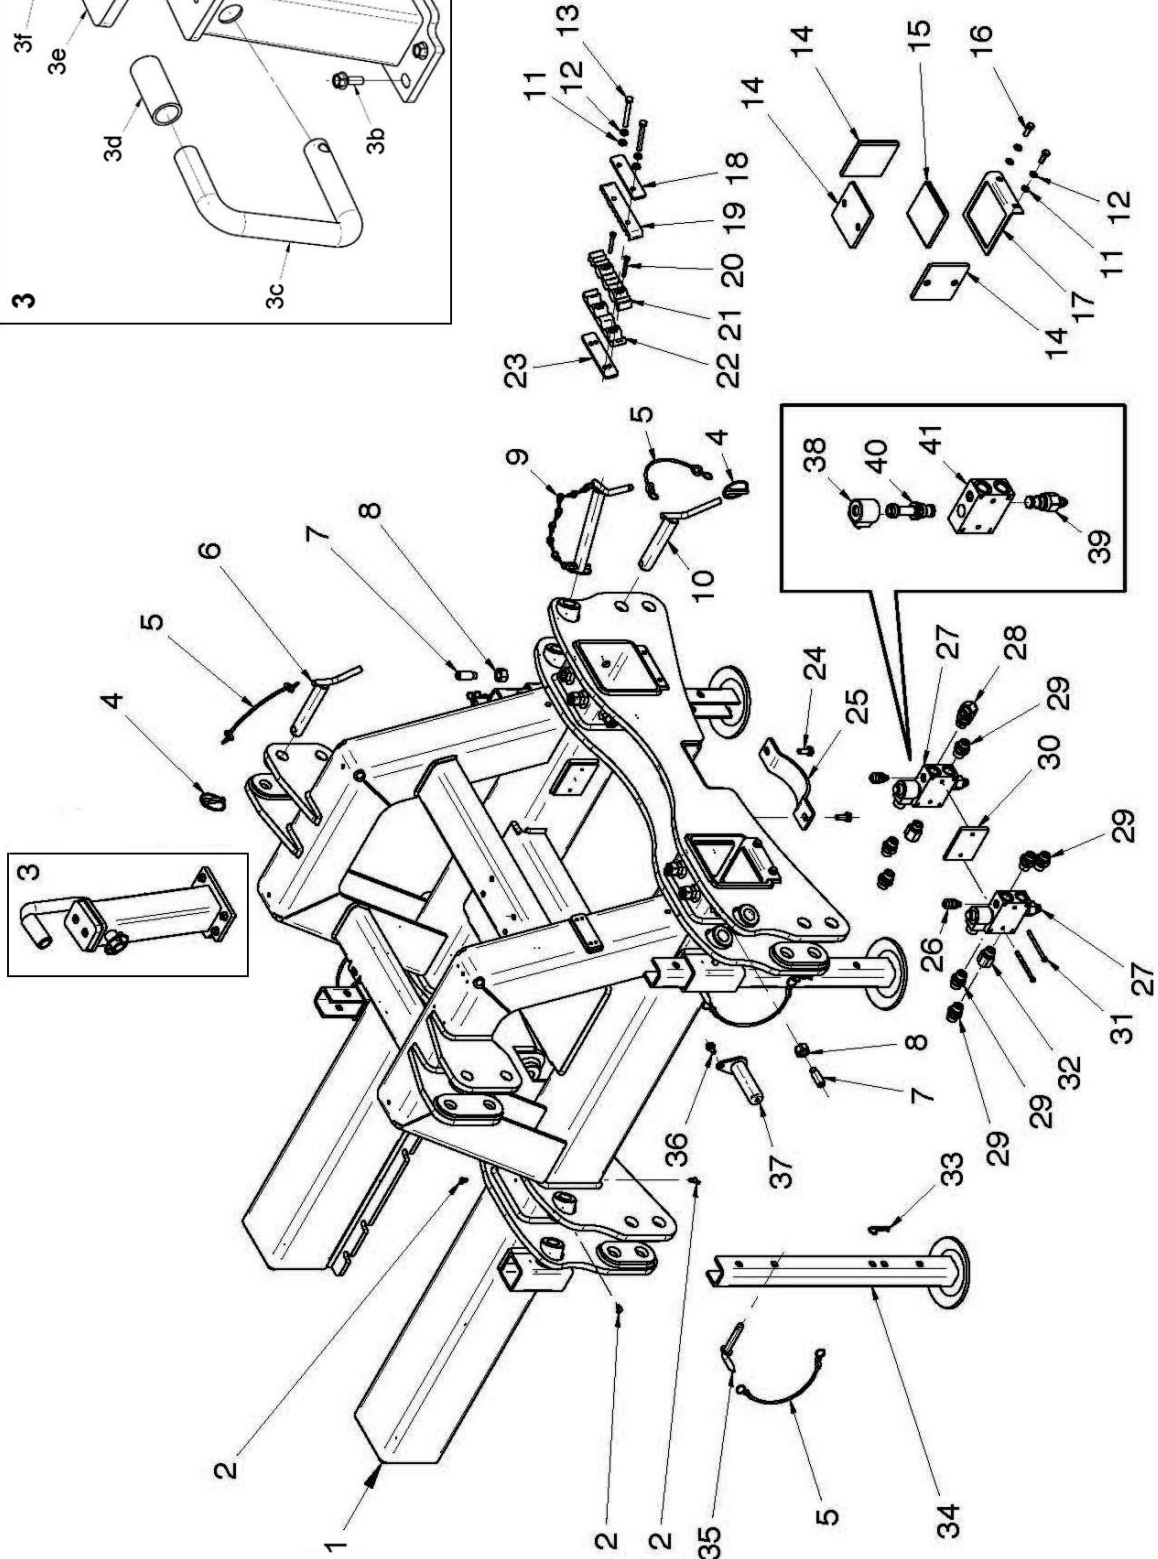

FIXED CHASSIS ASSEMBLY

McCONEL

Module(s): 7315744

FIXED CHASSIS ASSEMBLY

McCONNEL

Module(s): 7315744

REF.	QTY.	PART No.	DESCRIPTION
		7315744	FIXED CHASSIS ASSEMBLY (Cont'd)
37	1	7315562	PIVOT PIN
38	1	7315876	IGNITION COIL
39	1	7315877	IGNITION VALVE
40	1	7315878	IGNITION SOLENOID
41	1	7315879	IGNITION BLOCK