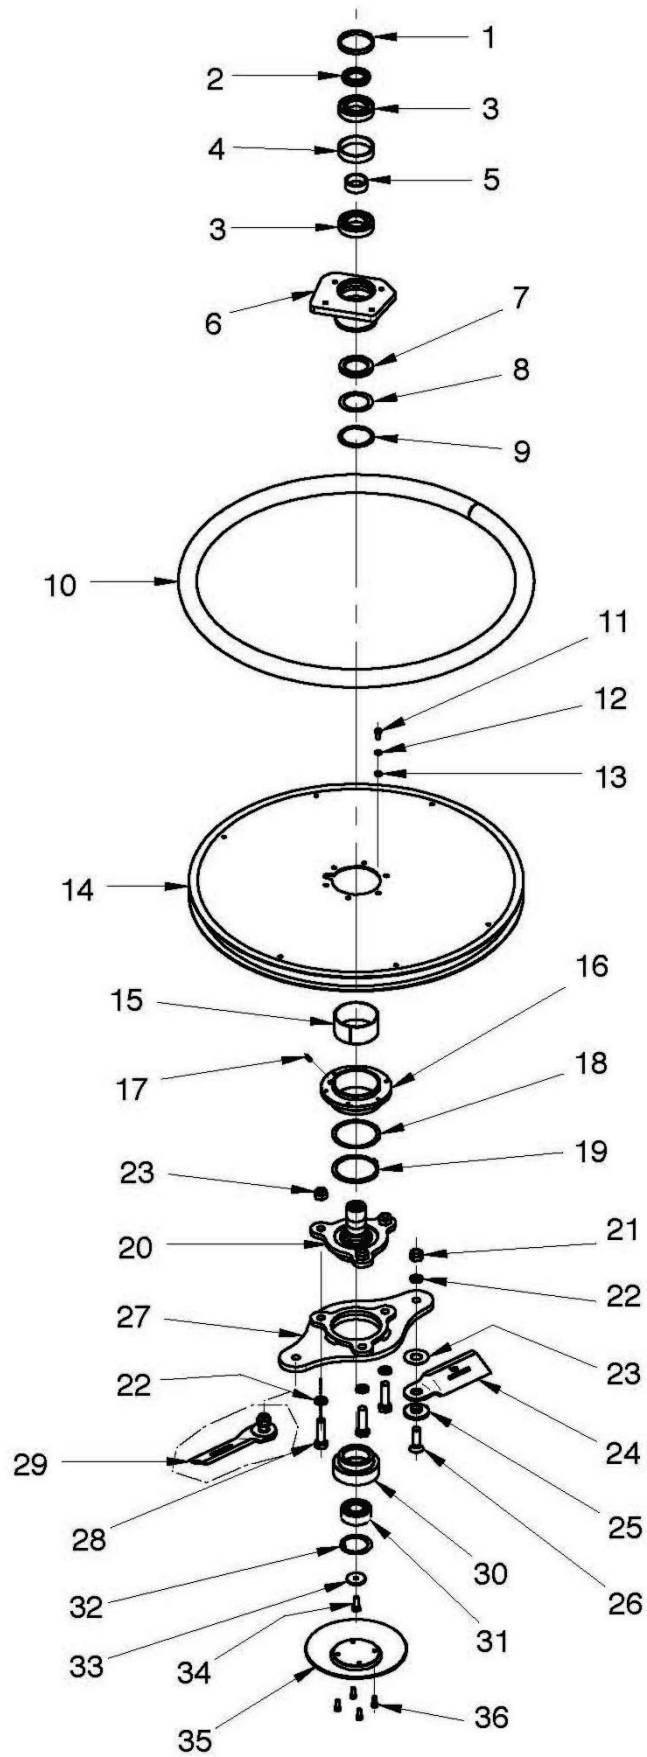

OUTER PLATE ASSEMBLY

McCONNEL

Module(s): 7316003

OUTER PLATE ASSEMBLY**McCONNEL**

Module(s): 7316003

REF.	QTY.	PART No.	DESCRIPTION
		7316003	OUTER PLATE ASSEMBLY
1	1	7315662	DISC CONNECTION
2	4	7316007	STUD
3	4	4000790	WASHER
4	4	4000017	LOCKNUT
5	1	7316008	PIN
6	2	7315854	BUSH
7	1	7315532	SPRING
8	1	4000224	GREASER
9	1	7315664	SUPPORT
10	2	9313054	HEX HEAD SCREW
11	2	7315656	SPRING
12	8	4000690	BUSH
13	4	7315648	PIVOT
14	5	4000368	GREASER
15	1	7316013	UPPER CONNECTION
16	1	7315651	HYDRAULIC MOTOR ASSEMBLY
17	1	7315663	MOTOR SUPPORT
18	1	7315635	PLATE & HUB ASSEMBLY (OUTER)
19	1	7316014	BLADE COVER
20	2	7315751	PIN
21	2	7315866	RUBBER STRAP
22	2	4000650	GRIP CLIP
23	1	7316015	PROTECTION
24	4	7316011	LOCKNUT
25	1	7316016	LOWER CONNECTION
26	1	7316012	PIN
27	2	9163004	AUTOGRIP NUT
28	1	7315658	DUST SEAL
29	1	7315657	BEARING
30	1	9313034	HEX HEAD SCREW
31	1	7315633	PIN
32	1	7316009	HEADLESS SCREW
33	1	4000687	NUT

OUTER PLATE HUB ASSEMBLY

McCONNEL

Module(s): 7315635

OUTER PLATE HUB ASSEMBLY

McCONNEL

Module(s): 7315635

REF.	QTY.	PART No.	DESCRIPTION
		7315635	OUTER PLATE HUB ASSEMBLY
1	1	7316022	SPACER
2	1	7315661	RING NUT
3	2	7315668	BEARING
4	1	7315669	SPACER
5	1	7315670	SPACER
6	1	7315667	BEARING HOUSING
7	1	7315863	OIL SEAL
8	1	7315677	WASHER
9	1	7315678	CIRCLIP
10	1	7315535	RUBBER PROTECTION DISC
11	6	9213044	HEX HEAD SCREW
12	6	7315559	WASHER
13	6	4000078	WASHER
14	1	7316023	PLATE
15	1	7315671	BUSH
16	1	7315673	FLANGE
17	1	4000368	GREASER
18	1	7315674	WASHER
19	1	7315675	CIRCLIP
20	1	7315680	SHAFT
21	4	7315542	LOCKNUT
22	4	7316024	WASHER
23	1	7315537	WASHER
24	1	7315540	FLAIL
25	1	7315538	WASHER
26	1	7316025	COUNTERSUNK HEAD SCREW
27	1	7315681	BLADE HUB
28	3	7316026	HEX HEAD SCREW
29	1	7315724	FLAILS KIT
30	1	7315683	LOWER DISC CONNECTION
31	1	7315684	BEARING
32	1	7315685	SEEGER RING
33	1	7315686	WASHER
34	1	4000210	HEX HEAD SCREW
35	1	7315534	LOWER DISC
36	4	7316027	SCREW