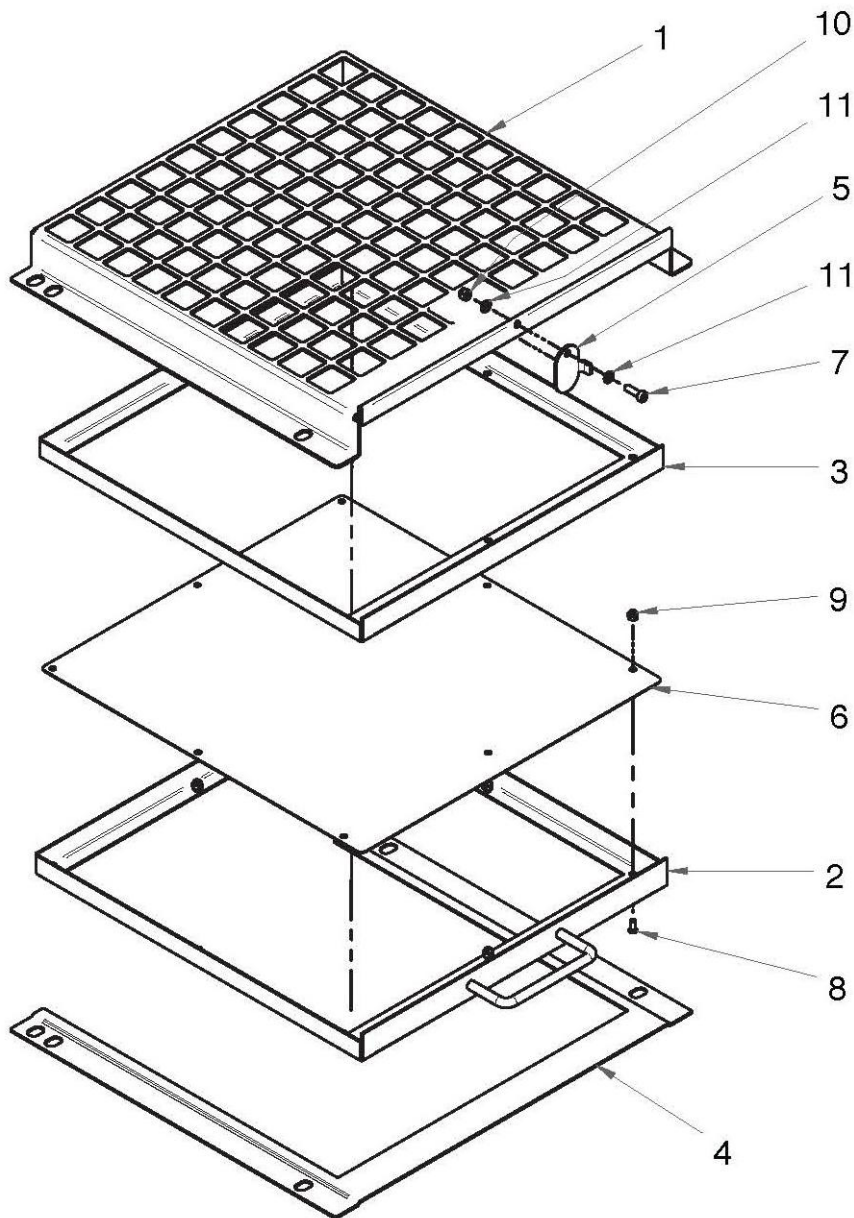

REF.	QTY.	PART No.	DESCRIPTION
		7316046	RADIATOR MESH ASSEMBLY
1	1	7315697	RADIATOR COVER
2	1	7315699	LOWER FRAME
3	1	7315698	UPPER FRAME
4	1	7315696	FRAME
5	1	7315694	LOCK
6	1	7315695	FILTER
7	1	4000824	SCREW
8	8	7316048	COUNTERSUNK SCREW
9	8	4000799	LOCKNUT
10	1	4001229	LOCKNUT
11	2	4000827	WASHER