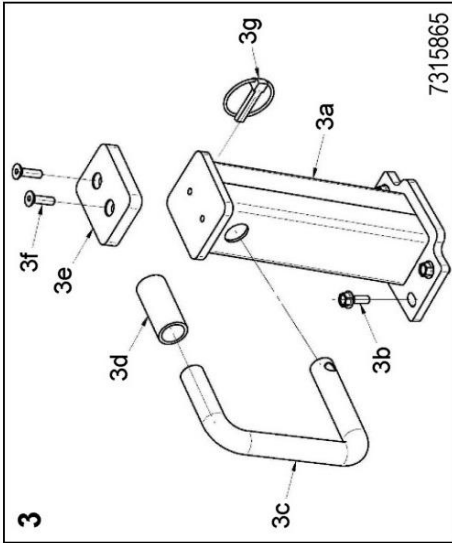

FIXED CHASSIS ASSEMBLY

McCONEL

Module(s): 7315744

FIXED CHASSIS ASSEMBLY

McCONNEL

Module(s): 7315744

REF.	QTY.	PART No.	DESCRIPTION
		7315744	FIXED CHASSIS ASSEMBLY (Cont'd)
37	1	7315562	PIVOT PIN
38	1	7315876	IGNITION COIL
39	1	7315877	IGNITION VALVE
40	1	7315878	IGNITION SOLENOID
41	1	7315879	IGNITION BLOCK