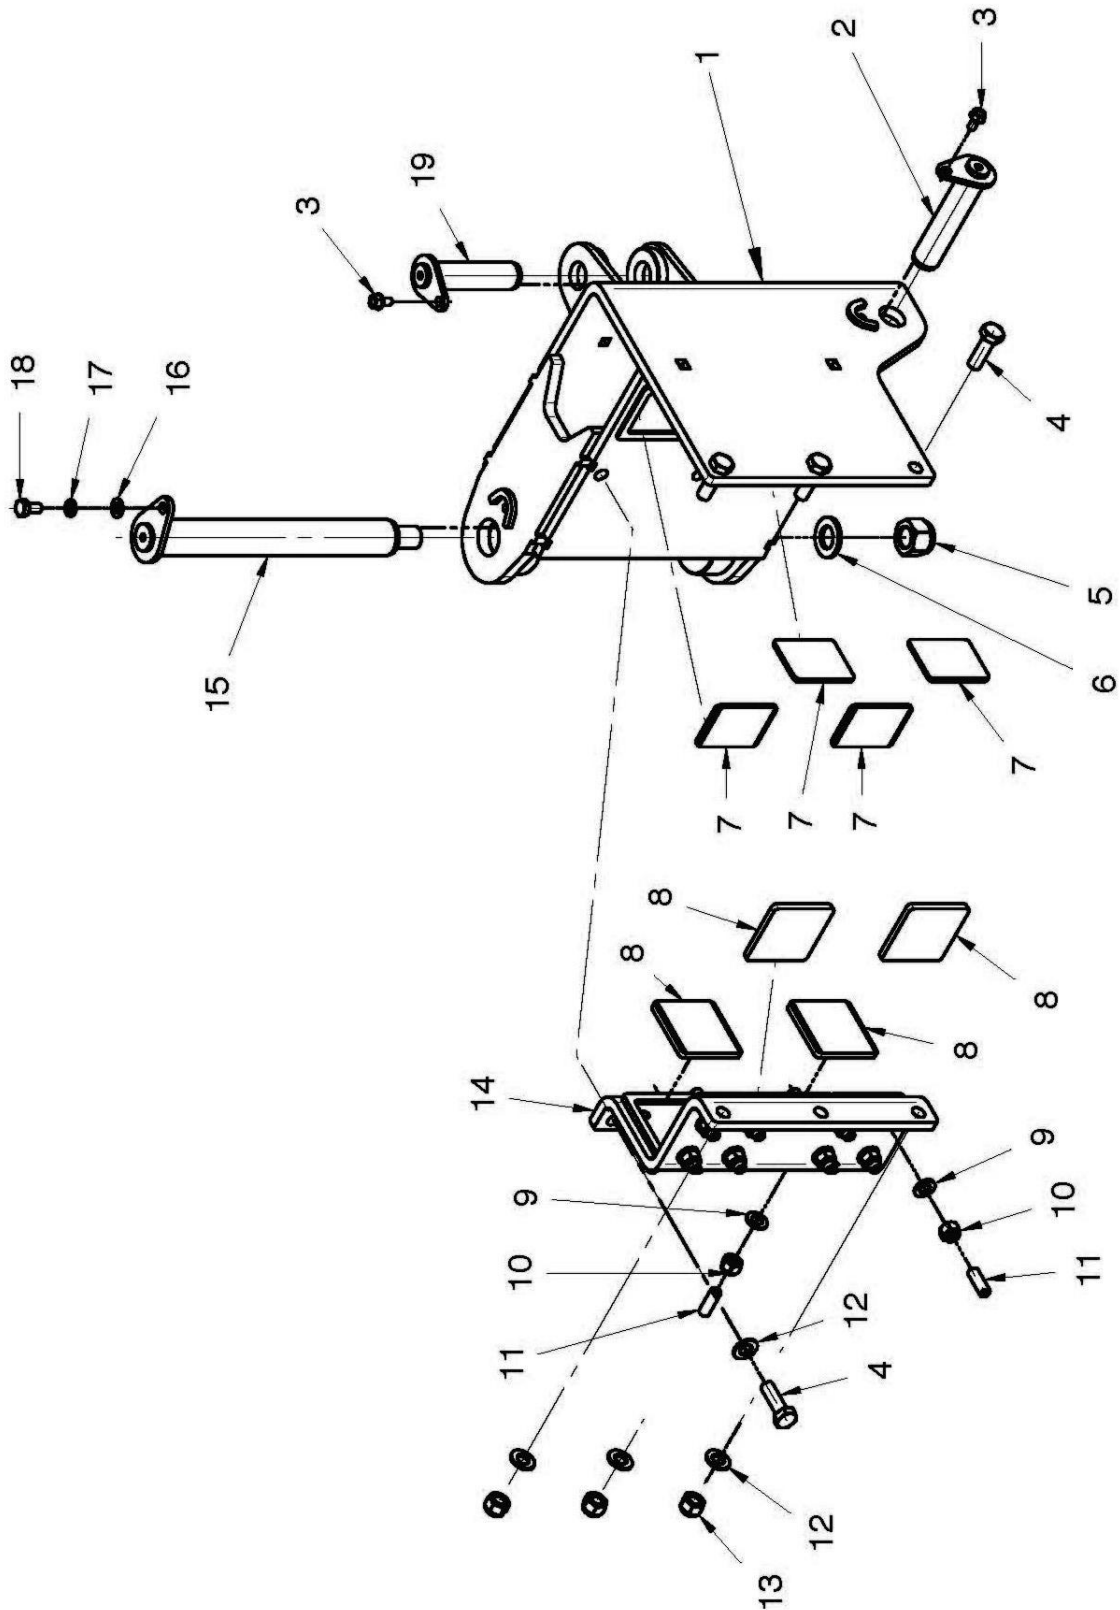

CHASSIS BRACKET ASSEMBLY

McCONEL

Module(s): 7315726

CHASSIS BRACKET ASSEMBLY

McCONNEL

Module(s): 7315726

REF.	QTY.	PART No.	DESCRIPTION
		7315726	CHASSIS BRACKET ASSEMBLY
1	1	7315891	CHASSIS BRACKET
2	1	7315619	PIVOT PIN
3	2	4000353	FLANGED SCREW
4	6	7315892	SETSCREW
5	1	7315893	LOCKNUT
6	1	7315629	WASHER
7	4	7315608	PLATE
8	4	7315607	PLATE
9	16	9100106	WASHER
10	16	4000751	LOCKNUT
11	16	7315610	HEADLESS SCREW
12	6	05.281.14	WASHER
13	3	4000017	LOCKNUT
14	1	7315617	EXTERNAL PLATE BRACKET
15	1	7315613	PIVOT PIN
16	1	9100105	WASHER
17	1	4000415	WASHER
18	1	4000038	SETSCREW
19	1	7315615	PIVOT PIN