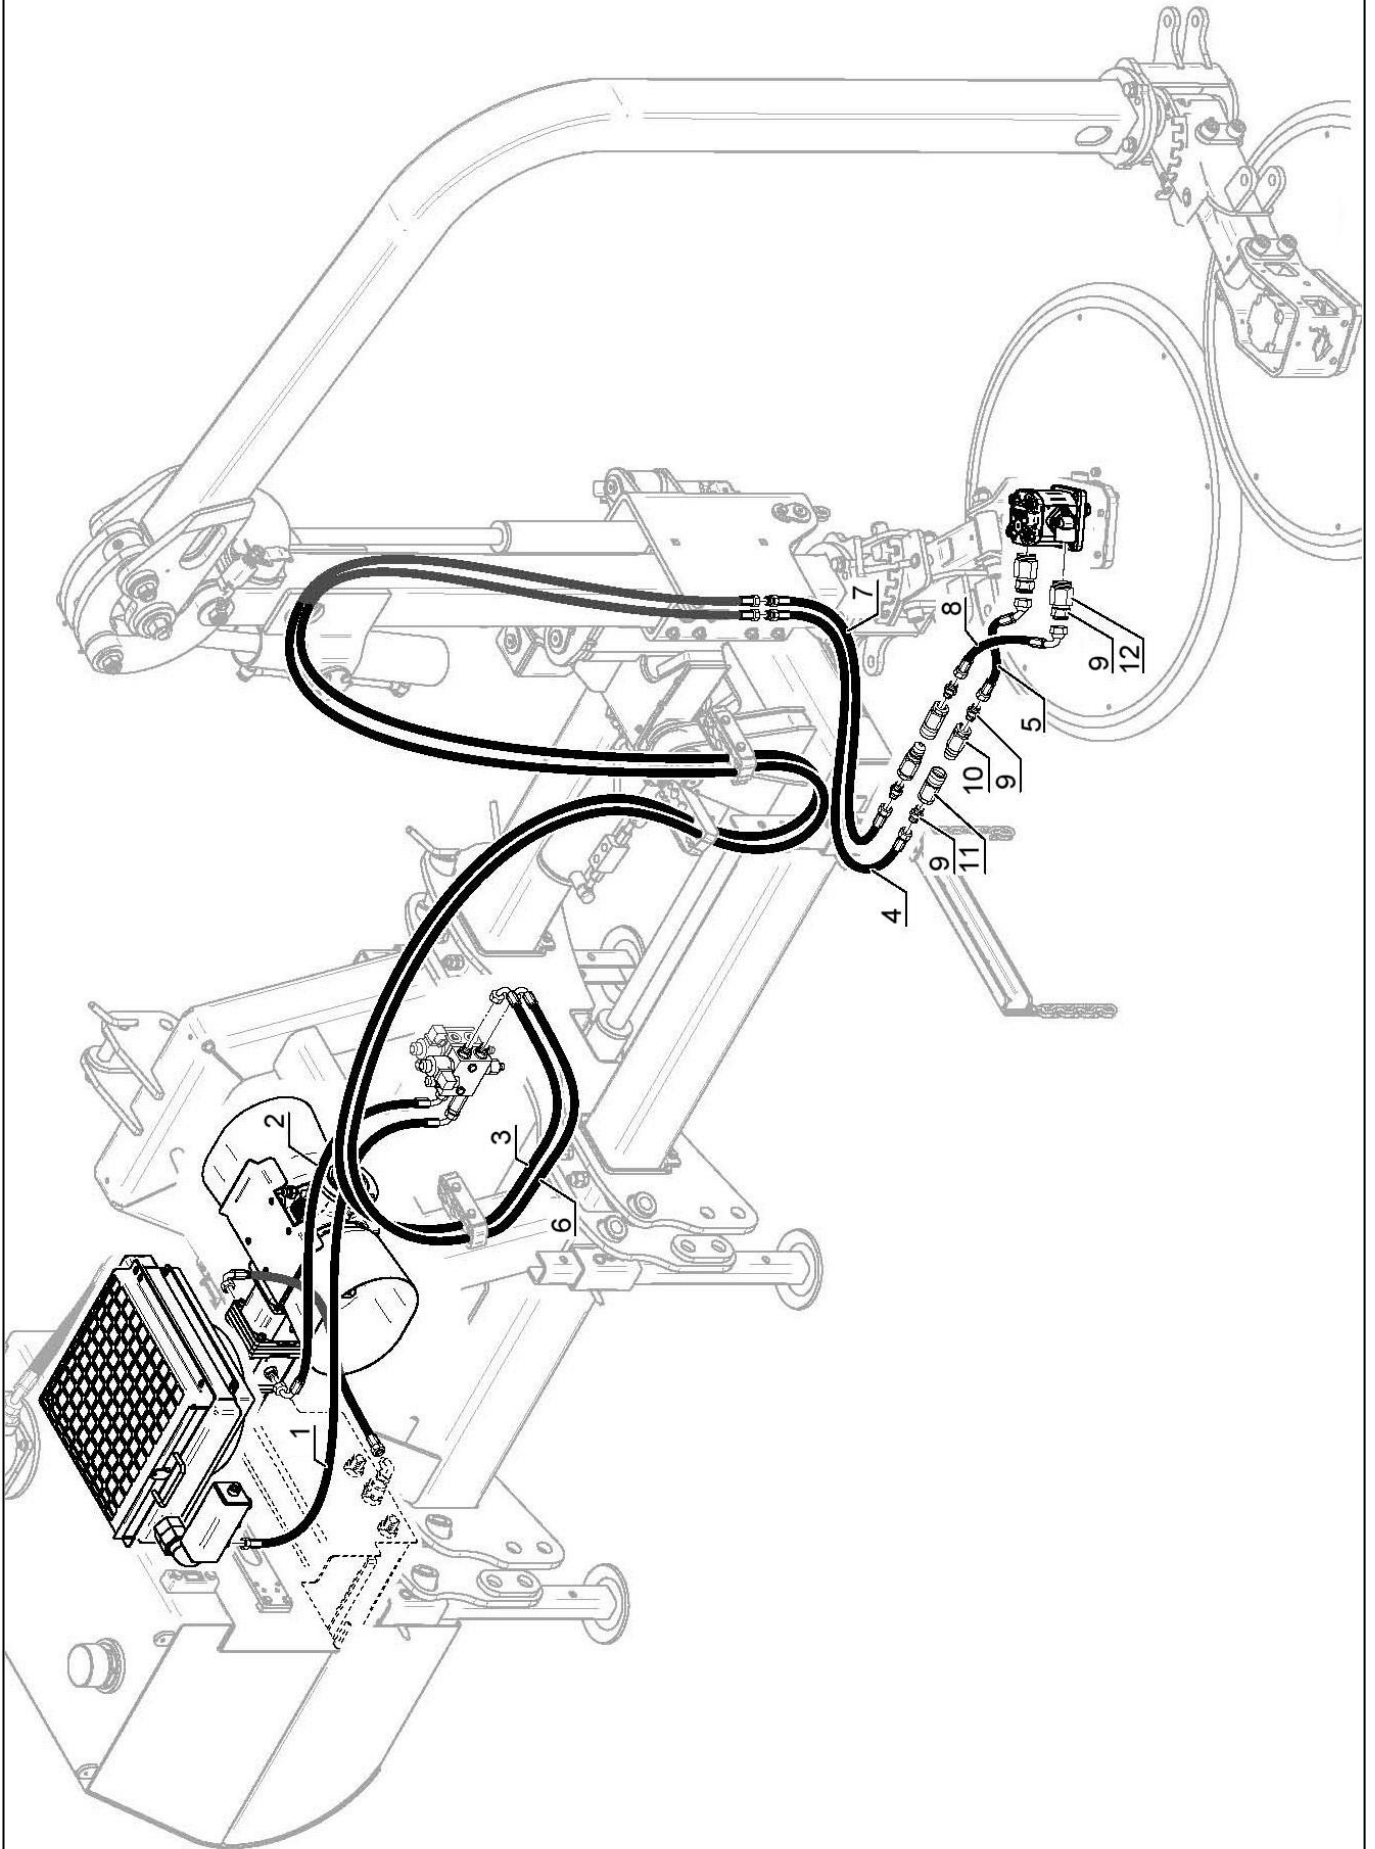

INNER MOTOR HOSE KIT

Module(s): 7315737

McCONEL

Module(s): 7315737

REF.	QTY.	PART No.	DESCRIPTION
		7315737	INNER MOTOR HOSE KIT
1	1	7315782	HYDRAULIC HOSE
2	1	7315780	HYDRAULIC HOSE
3	1	7315804	HYDRAULIC HOSE
4	1	7315805	HYDRAULIC HOSE
5	1	7316069	HYDRAULIC HOSE
6	1	7315807	HYDRAULIC HOSE
7	1	7315806	HYDRAULIC HOSE
8	1	7316070	HYDRAULIC HOSE
9	6	7315797	CONNECTOR
10	2	7316071	QUICK COUPLING (MALE)
11	2	7316072	QUICK COUPLING (FEMALE)
12	2	7316073	ADAPTOR