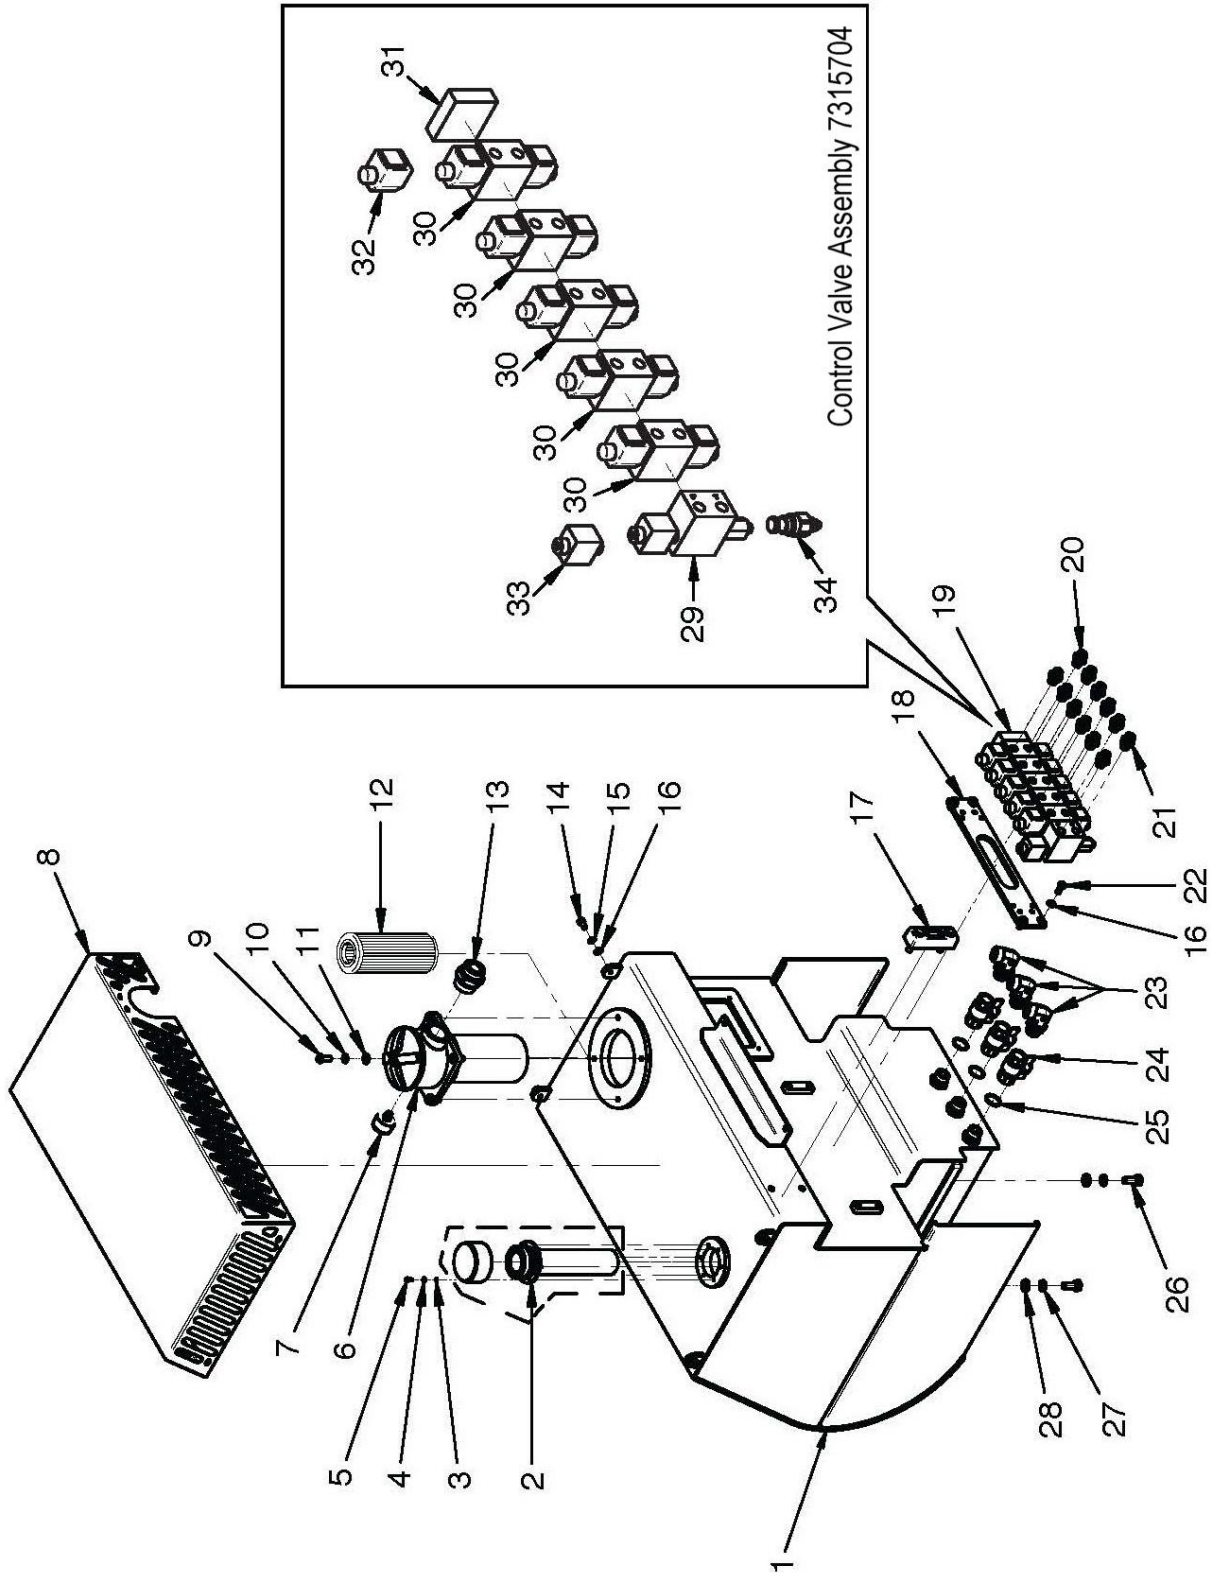

HYDRAULIC TANK ASSEMBLY

Module(s): 7315746

McCONEL

HYDRAULIC TANK ASSEMBLY

Module(s): 7315746

REF.	QTY.	PART No.	DESCRIPTION
		7315746	HYDRAULIC TANK ASSEMBLY
1	1	7316038	HYDRAULIC OIL TANK
2	1	7315589	OIL FILLER CAP
3	6	4000113	SPRING WASHER
4	6	4000798	WASHER
5	6	7315595	HEX HEAD SCREW
6	1	7315590	FILTER (Machines to 06/14)
	1	7316081	FILTER (Machines 06/14 on)
7	1	7316039	CLOGGING FILTER INDICATOR
8	1	7316040	OIL TANK COVER
9	4	9300154	BUTTON HEAD SCREW
10	4	9100205	WASHER
11	4	9100105	WASHER
12	1	7315536	FILTER CARTRIDGE (For Filter 7315590)
	1	7316080	FILTER CARTRIDGE (For Filter 7316081)
13	1	7315766	CONNECTOR
14	4	9313034	HEX HEAD SCREW
15	4	7316017	KNURLED WASHER
16	8	9100104	WASHER
17	1	7315593	OIL LEVEL INDICATOR
18	1	7315592	SUPPORT BRACKET
19	1	7315591	CONTROL VALVE
20	11	7315777	CONNECTOR
21	1	7315778	CONNECTOR
22	4	9313044	HEX HEAD SCREW
23	3	7316041	ELBOW
24	3	7316042	BALL VALVE
25	3	7316043	COPPER WASHER
26	4	4000212	HEX HEAD SCREW
27	4	4000760	WASHER
28	4	9100106	WASHER
29	1	7315596	INLET PLATE
30	5	7315597	VALVE
31	1	7315599	OUTLET PLATE
32	10	7316044	VALVE
33	1	7316045	VALVE
34	1	7315600	VALVE