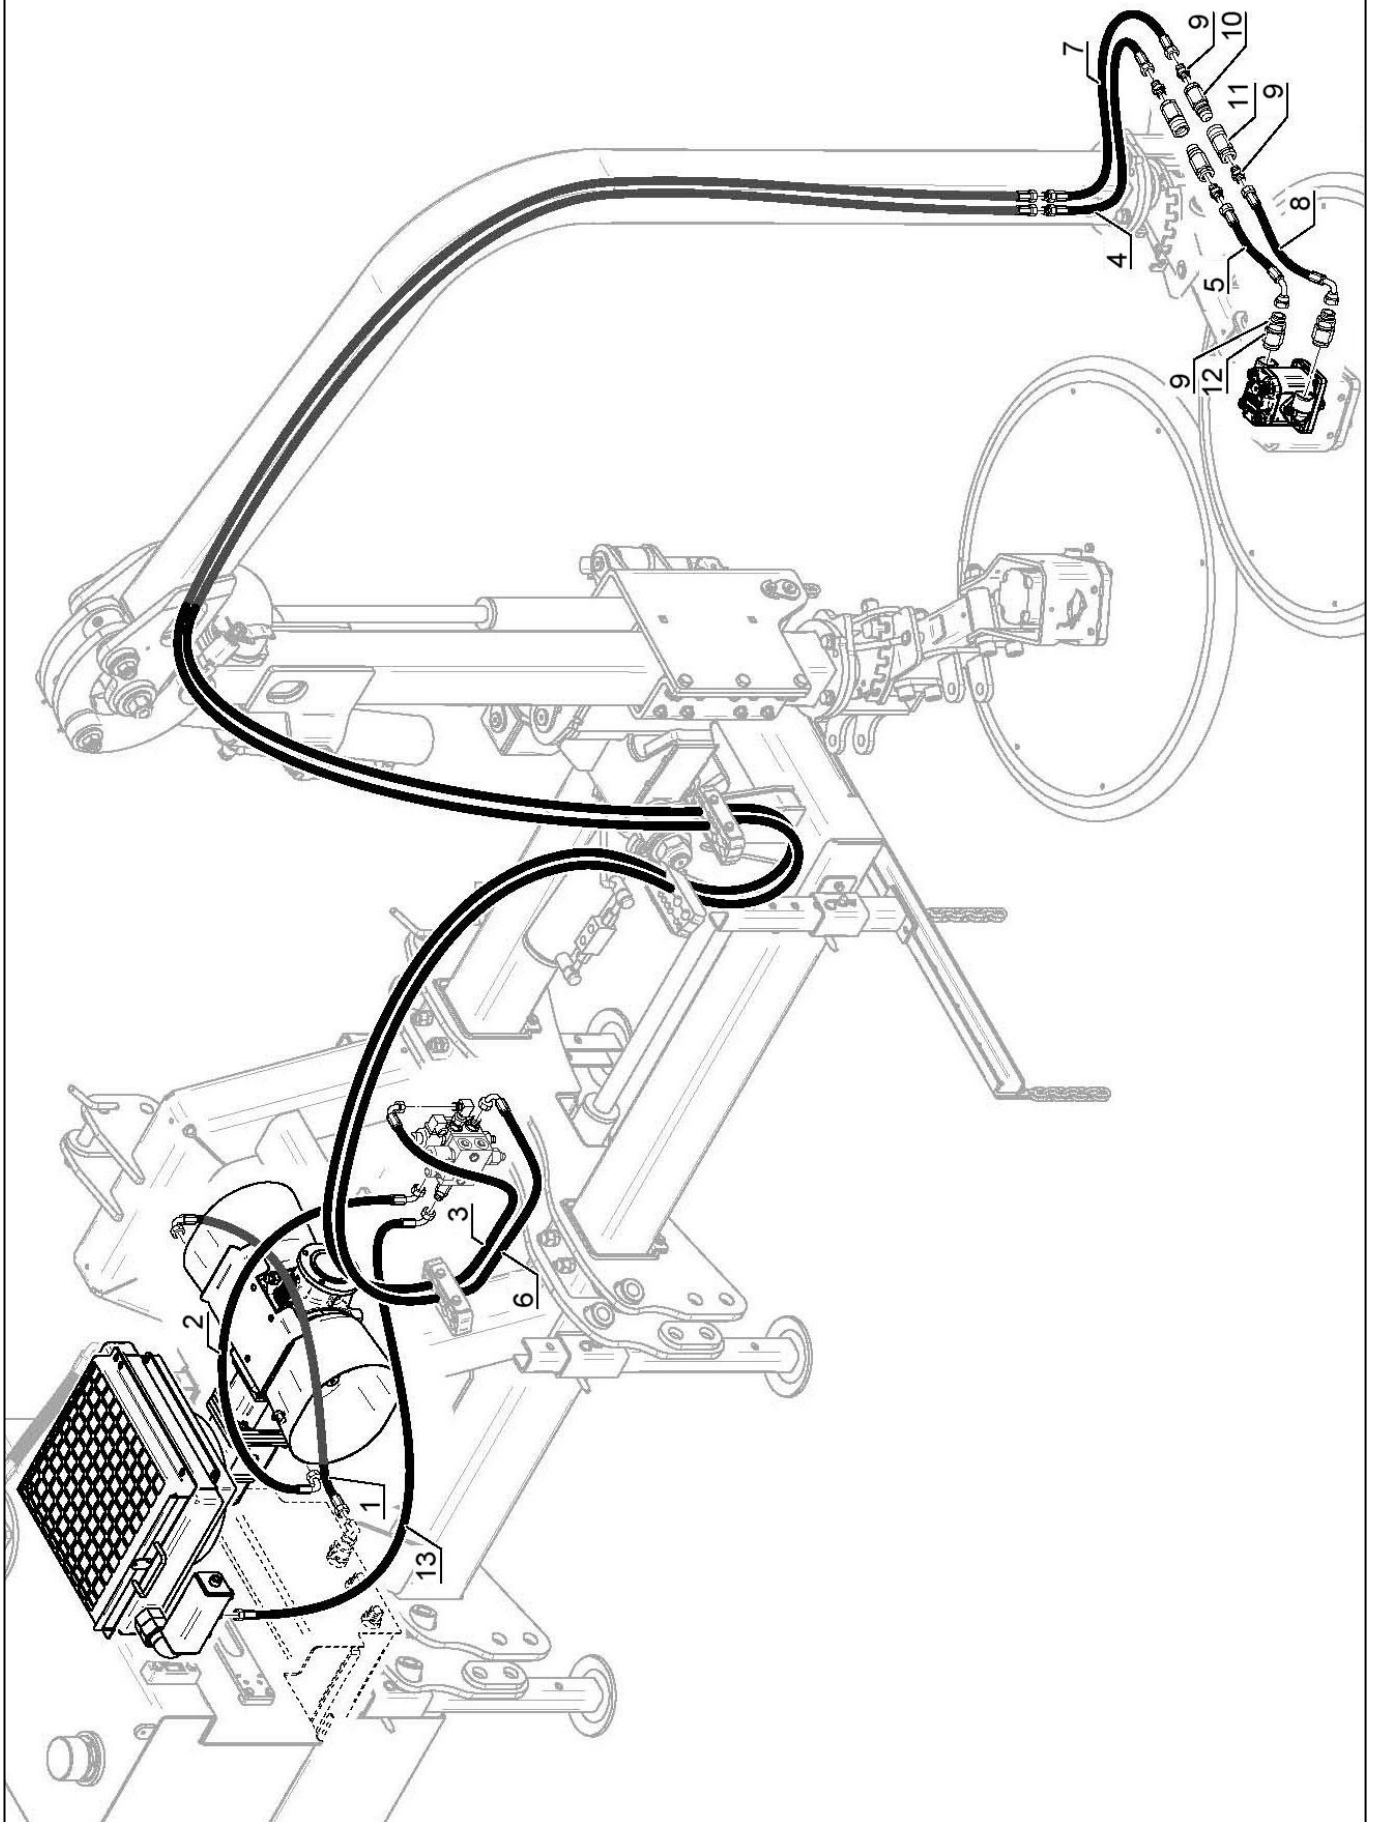

OUTER MOTOR HOSE KIT

Module(s): 7315738

McCONEL

Module(s): 7315738

REF.	QTY.	PART No.	DESCRIPTION
		7315738	OUTER MOTOR HOSE KIT
1	1	7315773	HYDRAULIC HOSE
2	1	7315781	HYDRAULIC HOSE
3	1	7315798	HYDRAULIC HOSE
4	1	7315801	HYDRAULIC HOSE
5	1	7316074	HYDRAULIC HOSE
6	1	7315803	HYDRAULIC HOSE
7	1	7315802	HYDRAULIC HOSE
8	1	7316075	HYDRAULIC HOSE
9	6	7315797	CONNECTOR
10	2	7316071	QUICK COUPLING (MALE)
11	2	7316072	QUICK COUPLING (FEMALE)
12	2	7316073	ADAPTOR
13	1	7315782	HYDRAULIC HOSE