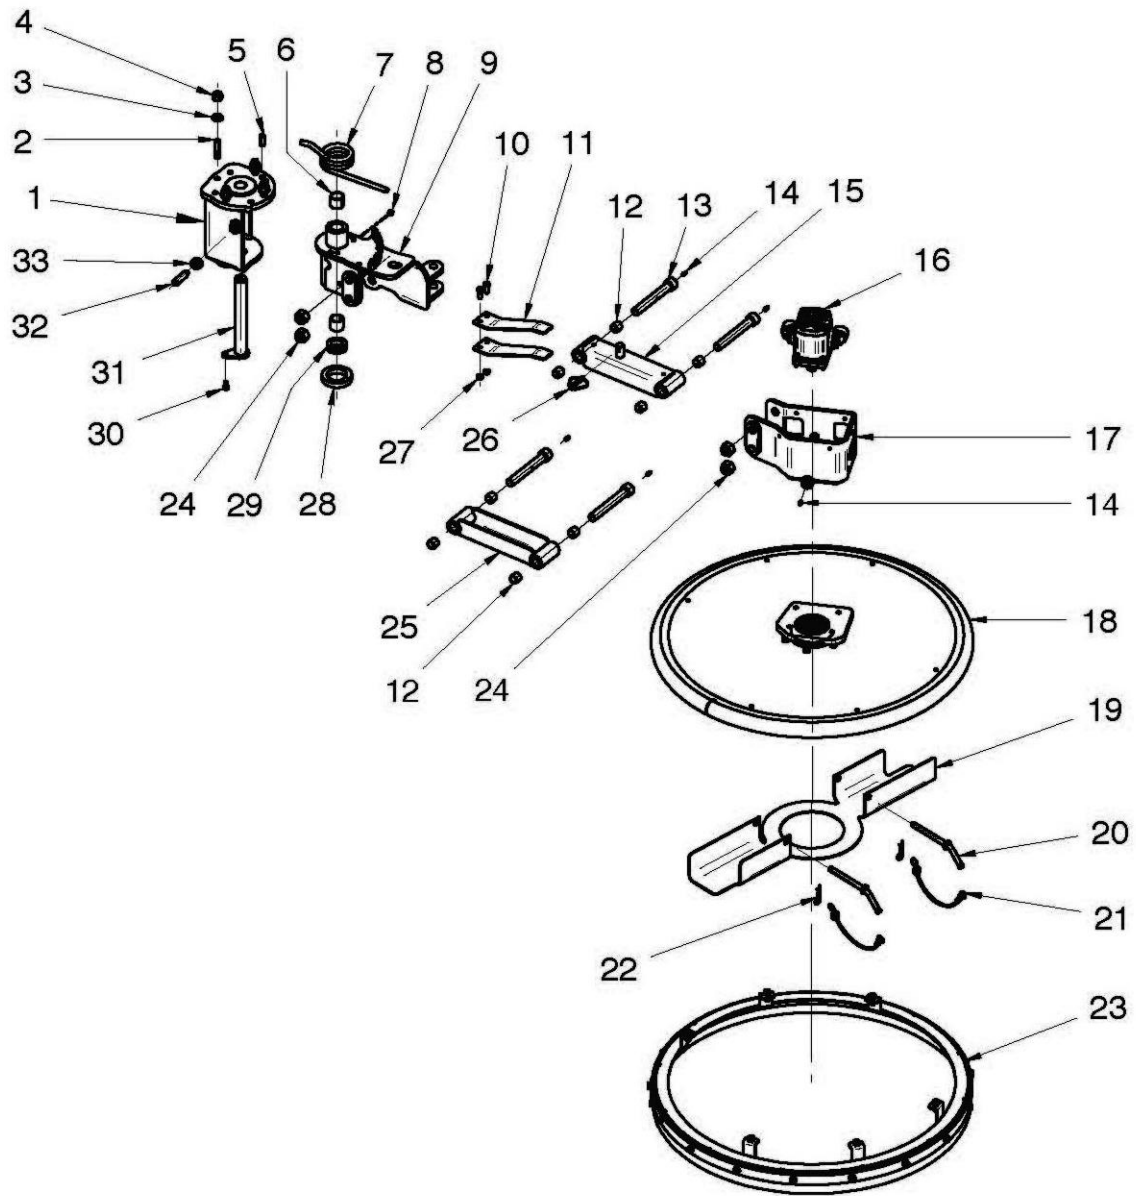

OUTER PLATE ASSEMBLY

McCONNEL

Module(s): 7316003

OUTER PLATE ASSEMBLY

McCONNEL

Module(s): 7316003

REF.	QTY.	PART No.	DESCRIPTION
		7316003	OUTER PLATE ASSEMBLY
1	1	7315662	DISC CONNECTION
2	4	7316007	STUD
3	4	4000790	WASHER
4	4	4000017	LOCKNUT
5	1	7316008	PIN
6	2	7315854	BUSH
7	1	7315532	SPRING
8	1	4000224	GREASER
9	1	7315664	SUPPORT
10	2	9313054	HEX HEAD SCREW
11	2	7315656	SPRING
12	8	4000690	BUSH
13	4	7315648	PIVOT
14	5	4000368	GREASER
15	1	7316013	UPPER CONNECTION
16	1	7315651	HYDRAULIC MOTOR ASSEMBLY
17	1	7315663	MOTOR SUPPORT
18	1	7315635	PLATE & HUB ASSEMBLY (OUTER)
19	1	7316014	BLADE COVER
20	2	7315751	PIN
21	2	7315866	RUBBER STRAP
22	2	4000650	GRIP CLIP
23	1	7316015	PROTECTION
24	4	7316011	LOCKNUT
25	1	7316016	LOWER CONNECTION
26	1	7316012	PIN
27	2	9163004	AUTOGRIP NUT
28	1	7315658	DUST SEAL
29	1	7315657	BEARING
30	1	9313034	HEX HEAD SCREW
31	1	7315633	PIN
32	1	7316009	HEADLESS SCREW
33	1	4000687	NUT