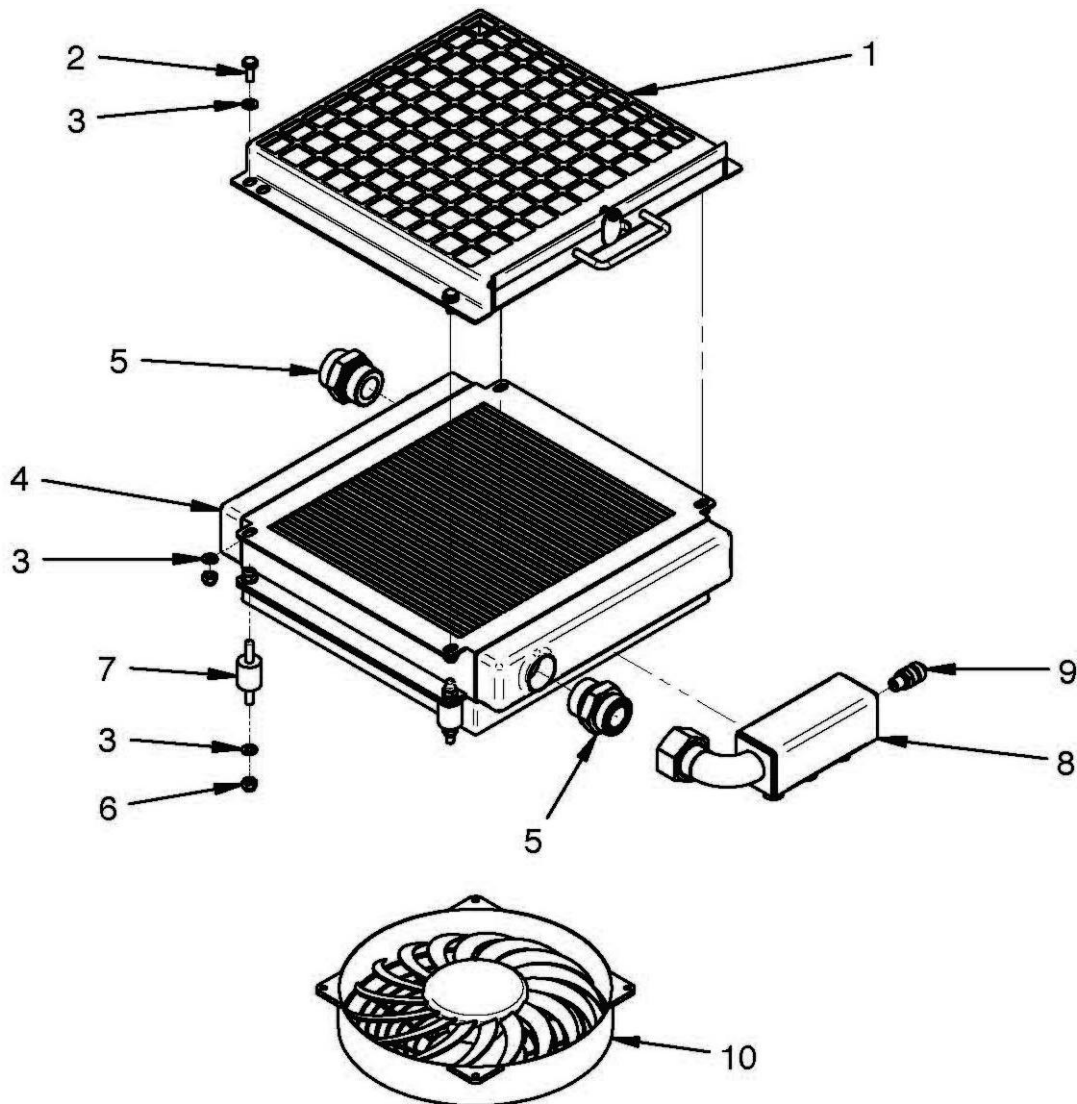

RADIATOR ASSEMBLY

McCONNEL

Module(s): 7315730

REF.	QTY.	PART No.	DESCRIPTION
		7315730	RADIATOR ASSEMBLY
1	1	7316046	RADIATOR MESH ASSEMBLY
2	4	9313044	HEX HEAD SCREW
3	16	9100104	WASHER
4	1	7315765	OIL COOLER
5	2	7315766	CONNECTOR
6	12	9163004	LOCKNUT
7	4	7315550	ANTI-VIBRATION BLOCK
8	1	7315768	MANIFOLD
9	1	7315769	CHECK VALVE
10	1	7316047	ELECTRIC FAN