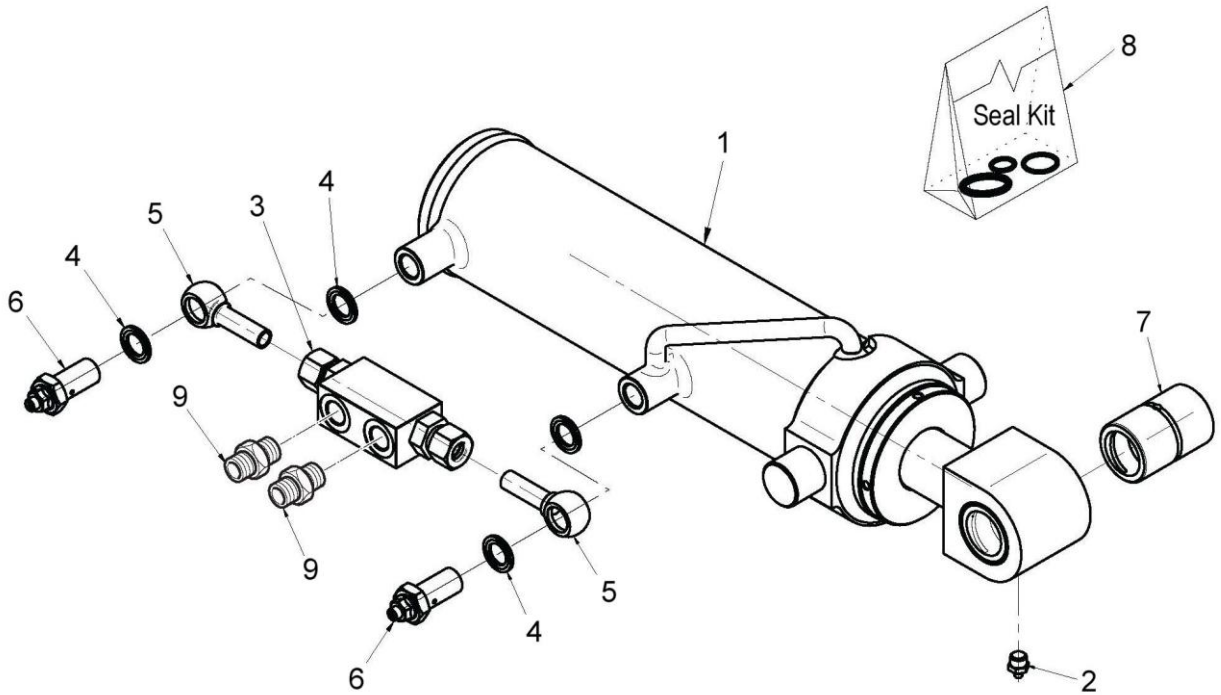

OVERTURN RAM ASSEMBLY & HOSE KIT

McCONEL

Module(s): 7315620 (Ram) / 7315741 (Hose Kit)

OVERTURN RAM ASSEMBLY & HOSE KIT

McCONNEL

Module(s): 7315620 (Ram) / 7315741 (Hose Kit)

REF.	QTY.	PART No.	DESCRIPTION
		7315620	OVERTURN RAM ASSEMBLY
1	1	7315809	HYDRAULIC RAM
2	1	4000224	GREASER
3	1	7315815	CHECK VALVE
4	4	7315818	BONDED SEAL
5	2	7315816	BANJO BODY
6	2	7316050	FLOW REGULATED BANJO BOLT
7	1	7316051	BUSH
8	2	7315777	CONNECTOR
9	1	7315860	SEAL KIT

REF.	QTY.	PART No.	DESCRIPTION
		7315741	OVERTURN RAM HOSE KIT
1	1	7315790	HYDRAULIC HOSE
2	1	7315791	HYDRAULIC HOSE