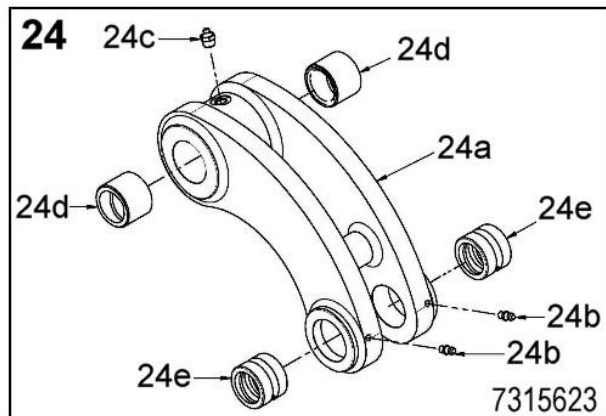

PROTECTION ASSEMBLY

McCONEL

Module(s): 7315727

PROTECTION ASSEMBLY**McCONNEL**

Module(s): 7315727

REF.	QTY.	PART No.	DESCRIPTION
		7315727	PROTECTION ASSEMBLY
1	2	7315546	PIN
2	2	7315577	SUPPORT BRACKET
3	2	7315578	SUPPORT LEG
4	1	7315580	CHAIN BRACKET
5	1	7315582	INTERNAL CHAINS BRACKET
6	1	7315581	EXTERNAL CHAIN SUPPORT
7	73	7315583	CHAIN
8	1	7315585	CHAINS BRACKET
9	1	7315584	BRACKET
10	1	7315586	INTERNAL CHAINS BRACKET
11	1	7315587	EXTERNAL CHAIN SUPPORT
12	4	9313054	HEX HEAD SCREW
13	4	9213114	HEX HEAD SCREW
14	4	4000445	FLANGED HEAD SCREW
15	16	4000430	FLANGED HEAD SCREW
16	2	4000650	GRIP CLIP
17	24	9163004	LOCKNUT
18	2	7315866	RUBBER STRAP
19	28	9100104	WASHER

ARM SET ASSEMBLY

McCONEL

Module(s): 7315747

Module(s): 7315747

REF.	QTY.	PART No.	DESCRIPTION
		7315747	ARM SET ASSEMBLY
1	1	7315621	INNER ARM ASSEMBLY
2	2	7315886	BUSHING ASSEMBLY - <i>comprising of:</i>
2a	1	7315569	BUSH HOUSING
2b	1	4000368	GREASER
2c	1	7315572	BUSH
3	8	7315894	FLANGED HEAD SCREW
4	6	7315895	WASHER
5	1	7315896	LH CONTROL BRACKET
6	2	7315636	WASHER
7	3	7315627	WASHER
8	3	9163008	LOCKNUT
9	1	7315897	LOCKNUT
10	1	7315629	WASHER
11	1	7315576	CABLE GLAND
12	2	4000798	WASHER
13	2	4000113	WASHER
14	2	7315885	SCREW
15	1	7315898	MICROSWITCH
16	2	7315899	SCREW
17	2	4000544	WASHER
18	2	9100103	WASHER
19	1	7315900	RELAY BRACKET
20	4	4000353	FLANGED SCREW
21	1	7315562	PIVOT PIN
22	1	7316001	RH CONTROL BRACKET
23	3	7315626	PIVOT PIN
24	1	7315623	TIE ROD ASSEMBLY - <i>comprising of:</i>
24a	1	7316004	TIE ROD
24b	2	4000368	GREASER
24c	1	4000224	GREASER
24d	2	7315641	BUSH
24e	2	7315643	BUSH
25	1	7315750	FLANGED SCREW
26	1	7315631	PIVOT PIN
27	1	4000316	FLANGED SCREW
28	1	4000111	RUBBER CLIP
29	1	7315622	OUTER ARM ASSEMBLY
30	1	7316002	INNER PLATE ASSEMBLY
31	1	7316003	OUTER PLATE ASSEMBLY