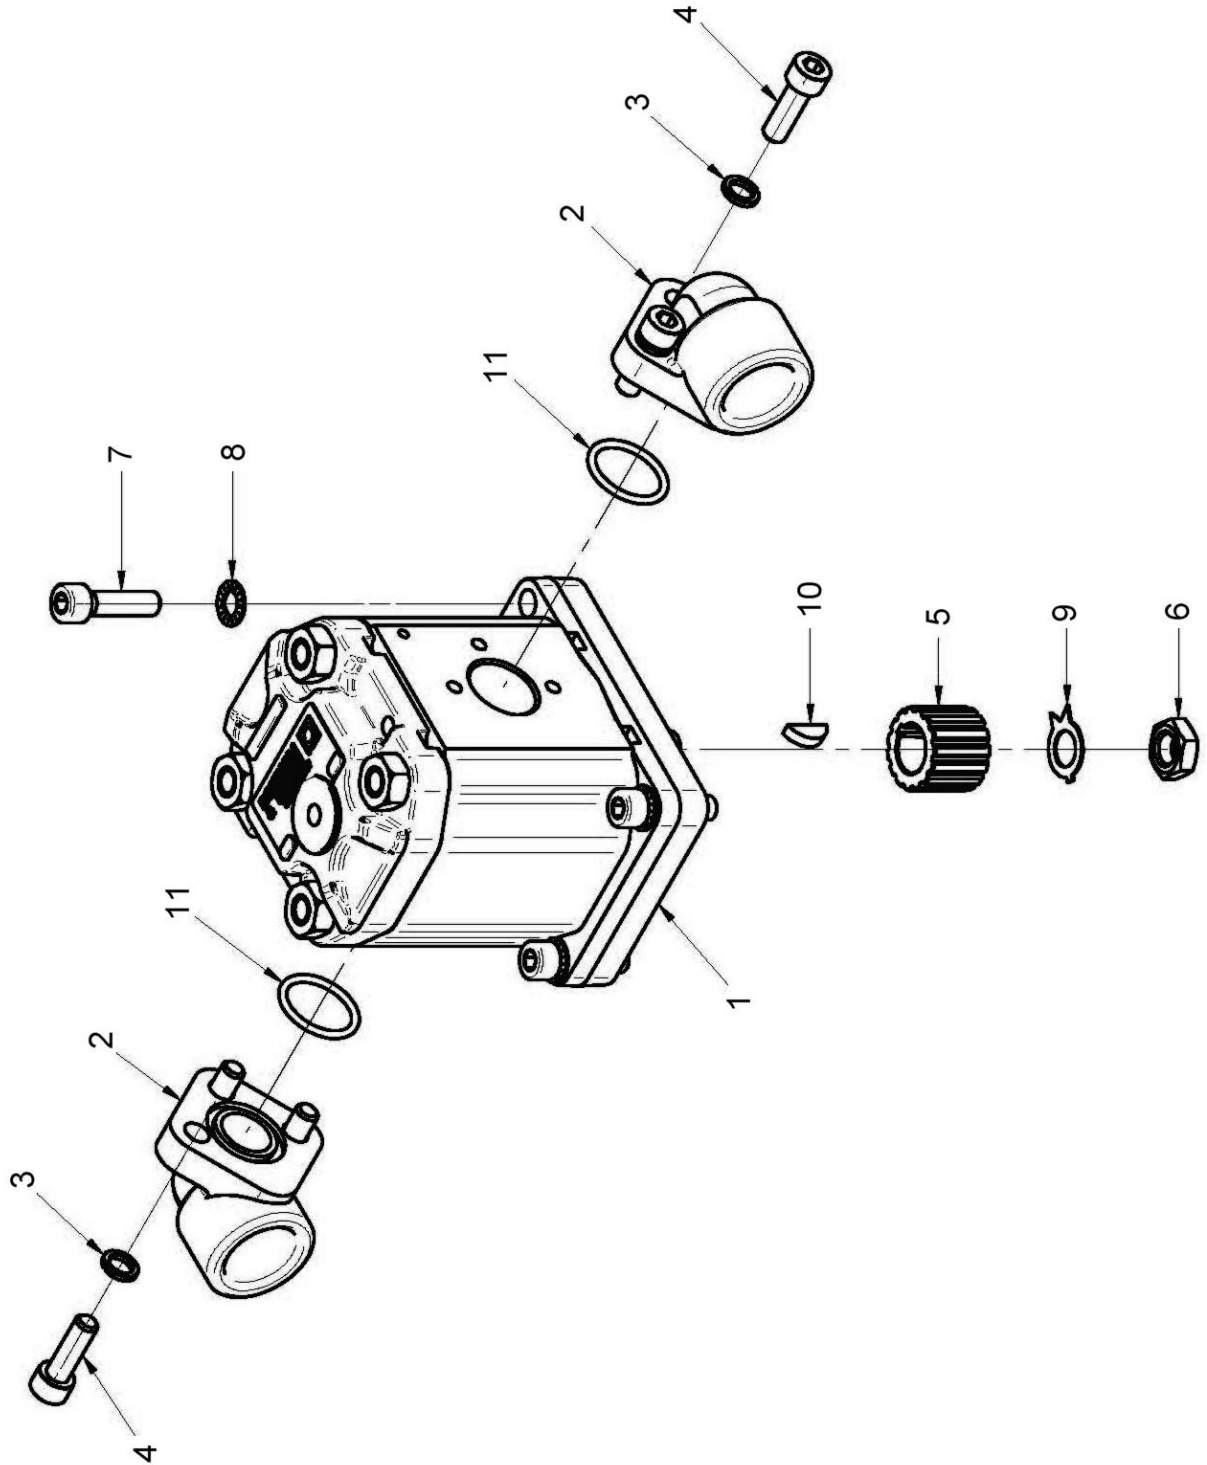

HYDRAULIC MOTOR ASSEMBLY

McCONNEL

Module(s): 7315651

REF.	QTY.	PART No.	DESCRIPTION
		7315651	HYDRAULIC MOTOR ASSEMBLY
1	1	7315858	GEAR MOTOR
2	2	7315653	PUMP FITTING
3	6	7315559	KNURLED WASHER
4	6	9343054	CAPSCREW
5	1	7316021	GROOVED COUPLING
6	1	7315655	NUT
7	4	9343064	CAPSCREW
8	4	7316017	KNURLED WASHER
9	1	7316018	GROOVE WASHER
10	1	7316019	KEY
11	2	7316020	O RING