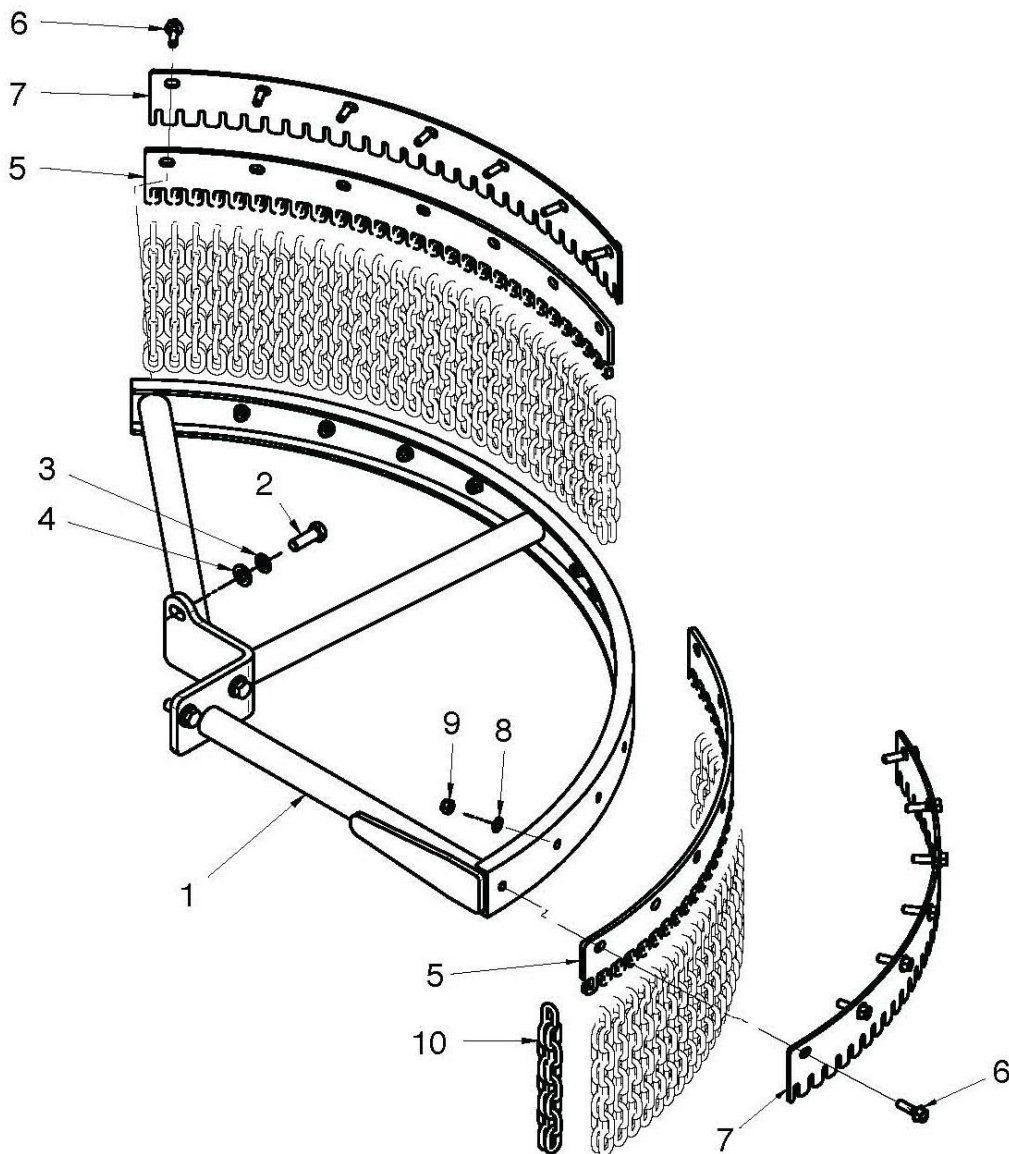

OUTER DISC PROTECTION ASSEMBLY

McCONEL

Module(s): 7315729

REF.	QTY.	PART No.	DESCRIPTION
		7315729	OUTER DISC PROTECTION ASSEMBLY
1	1	7316029	PROTECTION SUPPORT
2	3	9313076	HEX HEAD SCREW
3	3	4000760	WASHER
4	3	9100106	WASHER
5	2	7316030	INTERNAL CHAINS SUPPORT
6	14	4000430	FLANGED HEAD SCREW
7	2	7316031	EXTERNAL CHAINS SUPPORT
8	11	9100104	WASHER
9	11	9163004	LOCKNUT
10	56	7315583	CHAIN SET