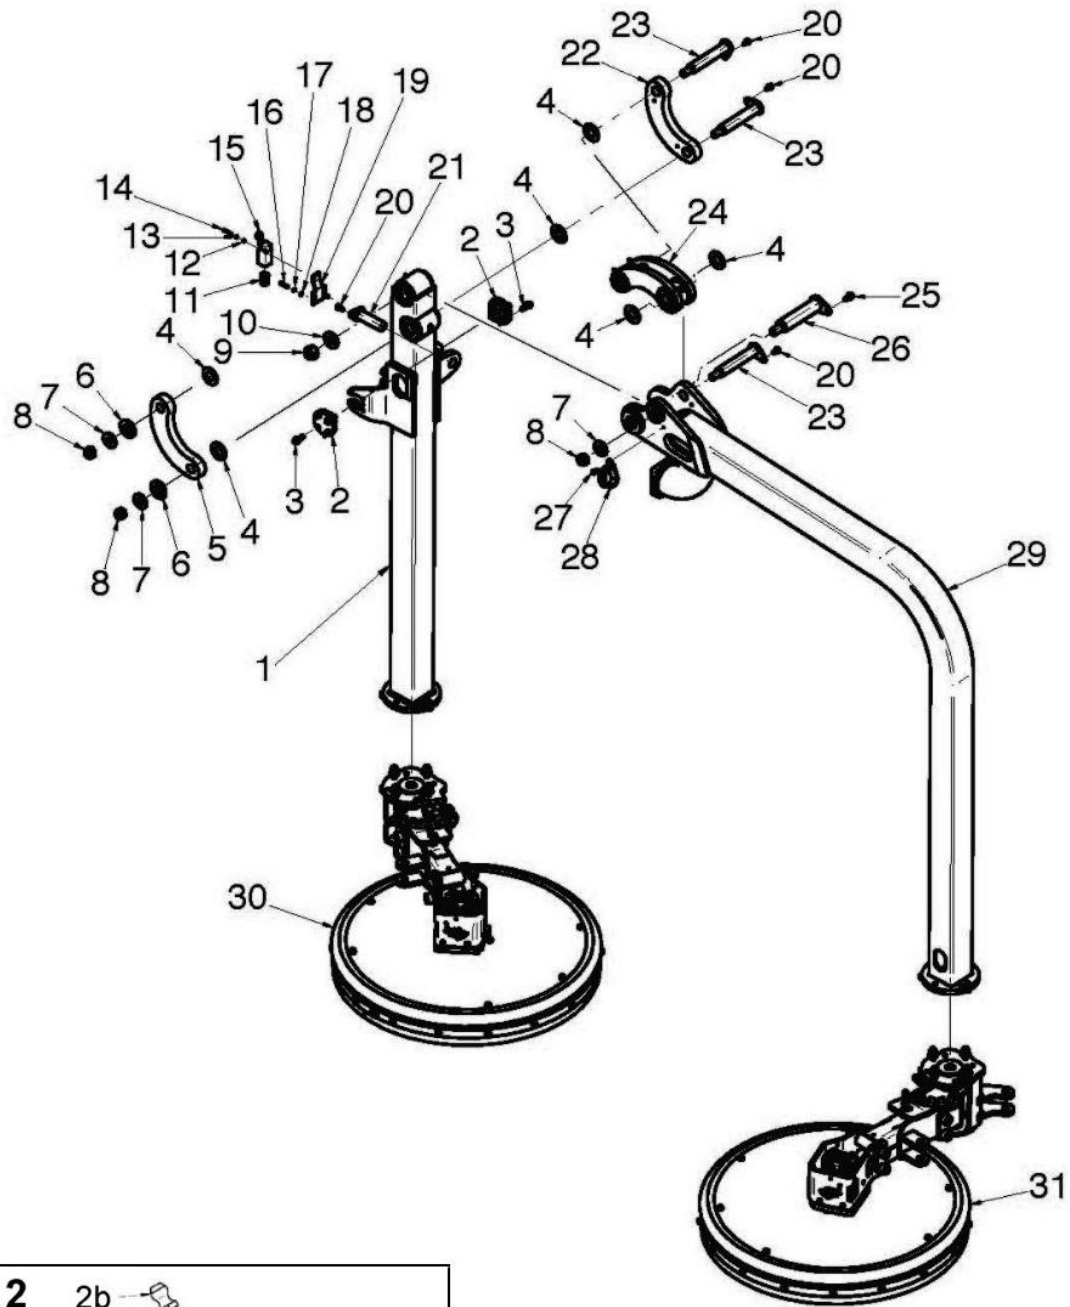

PROTECTION ASSEMBLY

McCONEL

Module(s): 7315727

PROTECTION ASSEMBLY**McCONNEL**

Module(s): 7315727

REF.	QTY.	PART No.	DESCRIPTION
		7315727	PROTECTION ASSEMBLY
1	2	7315546	PIN
2	2	7315577	SUPPORT BRACKET
3	2	7315578	SUPPORT LEG
4	1	7315580	CHAIN BRACKET
5	1	7315582	INTERNAL CHAINS BRACKET
6	1	7315581	EXTERNAL CHAIN SUPPORT
7	73	7315583	CHAIN
8	1	7315585	CHAINS BRACKET
9	1	7315584	BRACKET
10	1	7315586	INTERNAL CHAINS BRACKET
11	1	7315587	EXTERNAL CHAIN SUPPORT
12	4	9313054	HEX HEAD SCREW
13	4	9213114	HEX HEAD SCREW
14	4	4000445	FLANGED HEAD SCREW
15	16	4000430	FLANGED HEAD SCREW
16	2	4000650	GRIP CLIP
17	24	9163004	LOCKNUT
18	2	7315866	RUBBER STRAP
19	28	9100104	WASHER

ARM SET ASSEMBLY

McCONEL

Module(s): 7315747

Module(s): 7315747

REF.	QTY.	PART No.	DESCRIPTION
		7315747	ARM SET ASSEMBLY
1	1	7315621	INNER ARM ASSEMBLY
2	2	7315886	BUSHING ASSEMBLY - <i>comprising of:</i>
2a	1	7315569	BUSH HOUSING
2b	1	4000368	GREASER
2c	1	7315572	BUSH
3	8	7315894	FLANGED HEAD SCREW
4	6	7315895	WASHER
5	1	7315896	LH CONTROL BRACKET
6	2	7315636	WASHER
7	3	7315627	WASHER
8	3	9163008	LOCKNUT
9	1	7315897	LOCKNUT
10	1	7315629	WASHER
11	1	7315576	CABLE GLAND
12	2	4000798	WASHER
13	2	4000113	WASHER
14	2	7315885	SCREW
15	1	7315898	MICROSWITCH
16	2	7315899	SCREW
17	2	4000544	WASHER
18	2	9100103	WASHER
19	1	7315900	RELAY BRACKET
20	4	4000353	FLANGED SCREW
21	1	7315562	PIVOT PIN
22	1	7316001	RH CONTROL BRACKET
23	3	7315626	PIVOT PIN
24	1	7315623	TIE ROD ASSEMBLY - <i>comprising of:</i>
24a	1	7316004	TIE ROD
24b	2	4000368	GREASER
24c	1	4000224	GREASER
24d	2	7315641	BUSH
24e	2	7315643	BUSH
25	1	7315750	FLANGED SCREW
26	1	7315631	PIVOT PIN
27	1	4000316	FLANGED SCREW
28	1	4000111	RUBBER CLIP
29	1	7315622	OUTER ARM ASSEMBLY
30	1	7316002	INNER PLATE ASSEMBLY
31	1	7316003	OUTER PLATE ASSEMBLY