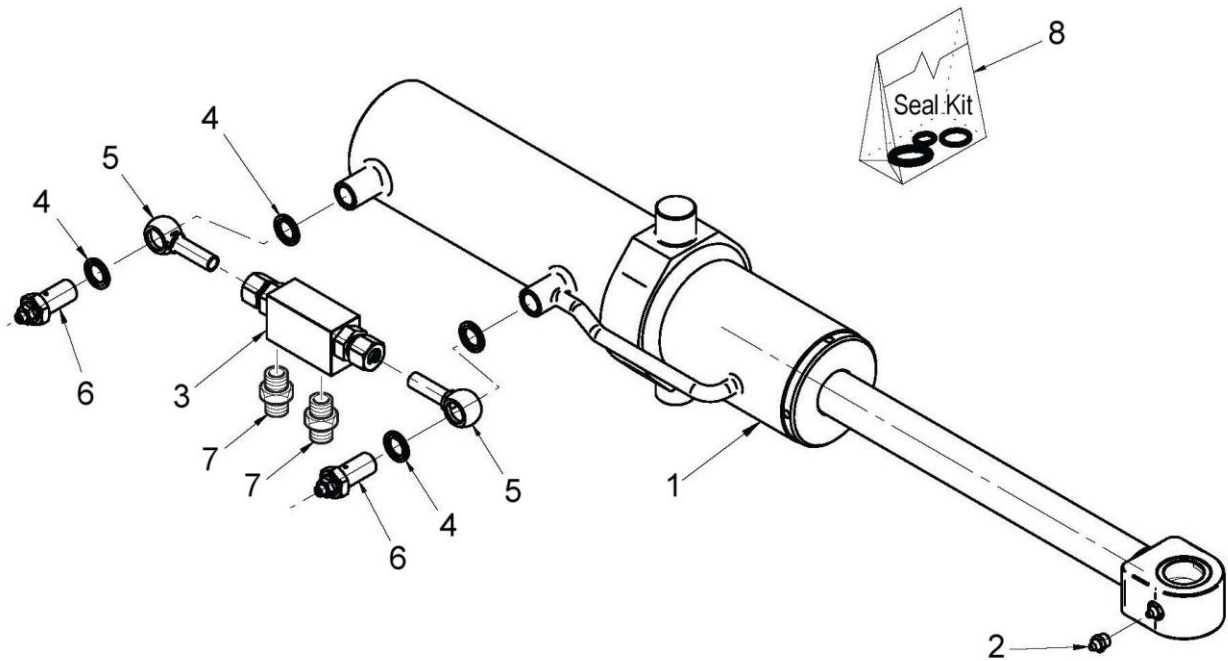

OPENING RAM ASSEMBLY & HOSE KIT

McCONEL

Module(s): 7315734 (Ram) / 7315742 (Hose Kit)

OPENING RAM ASSEMBLY & HOSE KIT

McCONNEL

Module(s): 7315734 (Ram) / 7315742 (Hose Kit)

REF.	QTY.	PART No.	DESCRIPTION
		7315734	OPENING RAM ASSEMBLY
1		7315632	HYDRAULIC RAM
2		4000224	GREASER
3		7315815	CHECK VALVE
4		7315818	BONDED SEAL
5		7315816	BANJO BODY
6		7316050	FLOW REGULATED BANJO BOLT
7		7315777	CONNECTOR
8		7315861	SEAL KIT

REF.	QTY.	PART No.	DESCRIPTION
		7315742	OPENING RAM HOSE KIT
1	1	7315789	HYDRAULIC HOSE
2	1	7315788	HYDRAULIC HOSE