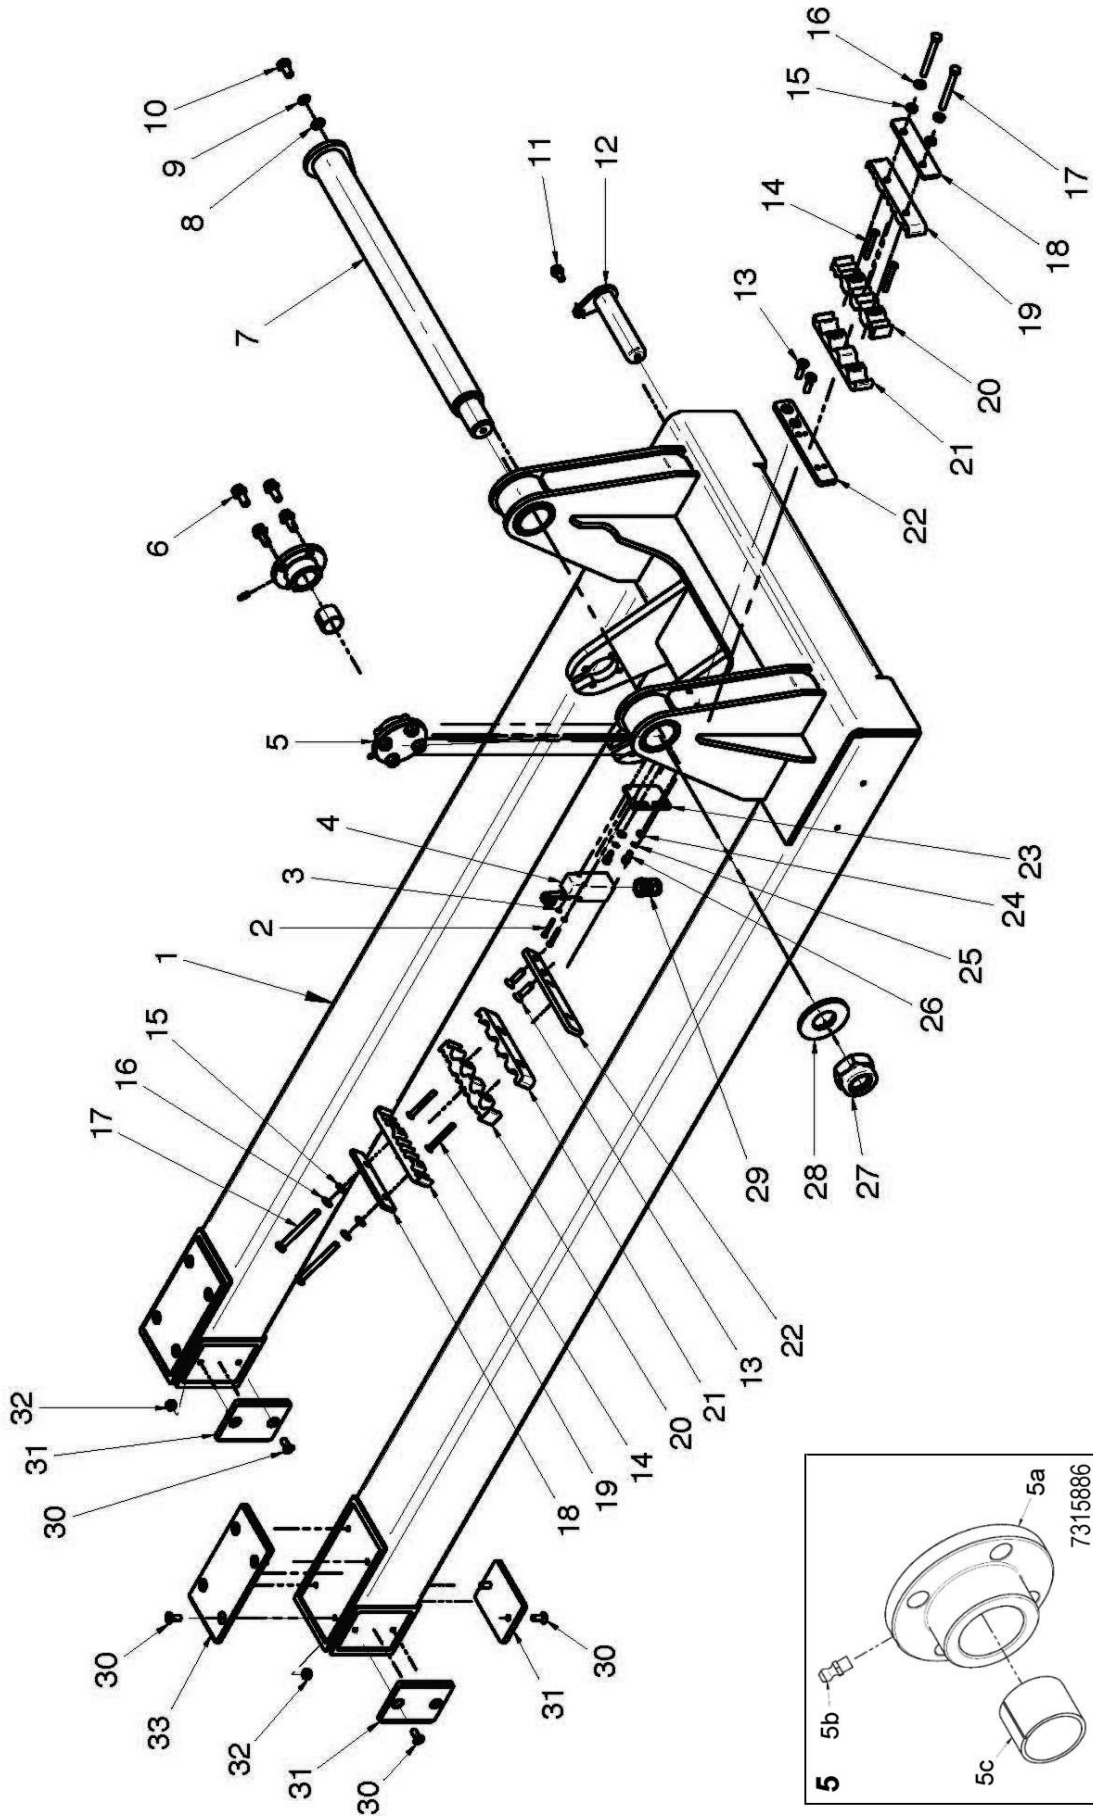

SLIDE CHASSIS ASSEMBLY

Module(s): 7315745

McCONEL

SLIDE CHASSIS ASSEMBLY

McCONNEL

Module(s): 7315745

REF.	QTY.	PART No.	DESCRIPTION
		7315745	SLIDE CHASSIS ASSEMBLY
1	1	7315564	SLIDE CHASSIS FRAME
2	2	7315885	SCREW
3	2	4000113	WASHER
4	1	7315575	MICROSWITCH
5	2	7315886	BUSHING ASSEMBLY - <i>comprising of:</i>
5a	1	7315569	BUSH HOUSING
5b	1	4000368	GREASER
5c	1	7315572	BUSH
6	8	7315750	SCREW
7	1	7315565	PIVOT PIN
8	1	4000758	WASHER
9	1	9100105	WASHER
10	1	4000038	SETSCREW
11	1	4000353	FLANGED SCREW
12	1	7315570	PIVOT PIN
13	4	7315883	COUNTERSUNK SCREW
14	4	7315871	COUNTERSUNK SCREW
15	4	4000078	WASHER
16	4	7315559	WASHER
17	4	9213164	SETSCREW
18	2	7315556	CLAMP BRACKET
19	2	7315557	CLAMP
20	2	7315558	CLAMP
21	2	7315555	CLAMP
22	2	7315887	CLAMP BRACKET
23	1	7315574	SWITCH BRACKET
24	2	9100103	WASHER
25	2	9100203	WASHER
26	2	7315888	SCREW
27	1	7315567	LOCKNUT
28	1	7315889	WASHER
29	1	7315576	CABLE GLAND
30	20	7315890	COUNTERSUNK SCREW
31	6	7315568	REAR PLATE
32	20	4000381	AUTOGRIP NUT
33	2	7315569	UPPER PLATE