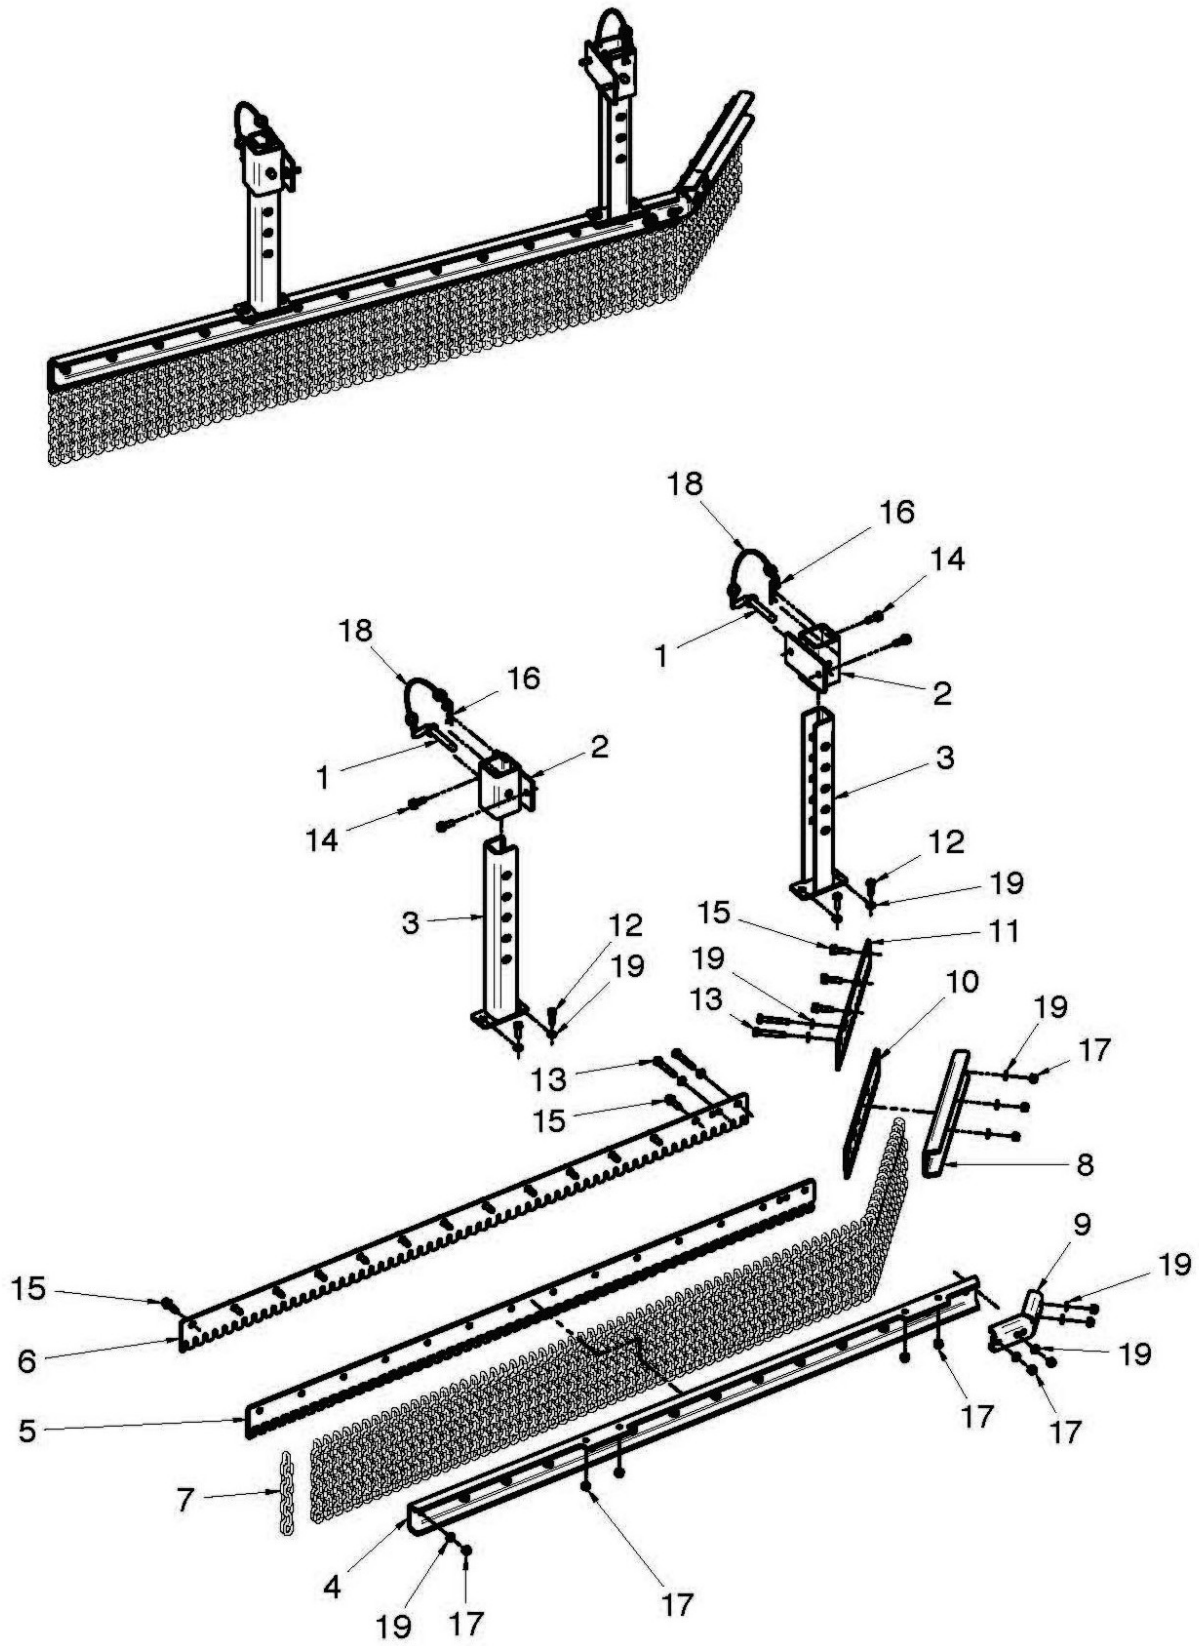

PROTECTION ASSEMBLY

McCONEL

Module(s): 7315727

PROTECTION ASSEMBLY

McCONNEL

Module(s): 7315727

REF.	QTY.	PART No.	DESCRIPTION
		7315727	PROTECTION ASSEMBLY
1	2	7315546	PIN
2	2	7315577	SUPPORT BRACKET
3	2	7315578	SUPPORT LEG
4	1	7315580	CHAIN BRACKET
5	1	7315582	INTERNAL CHAINS BRACKET
6	1	7315581	EXTERNAL CHAIN SUPPORT
7	73	7315583	CHAIN
8	1	7315585	CHAINS BRACKET
9	1	7315584	BRACKET
10	1	7315586	INTERNAL CHAINS BRACKET
11	1	7315587	EXTERNAL CHAIN SUPPORT
12	4	9313054	HEX HEAD SCREW
13	4	9213114	HEX HEAD SCREW
14	4	4000445	FLANGED HEAD SCREW
15	16	4000430	FLANGED HEAD SCREW
16	2	4000650	GRIP CLIP
17	24	9163004	LOCKNUT
18	2	7315866	RUBBER STRAP
19	28	9100104	WASHER