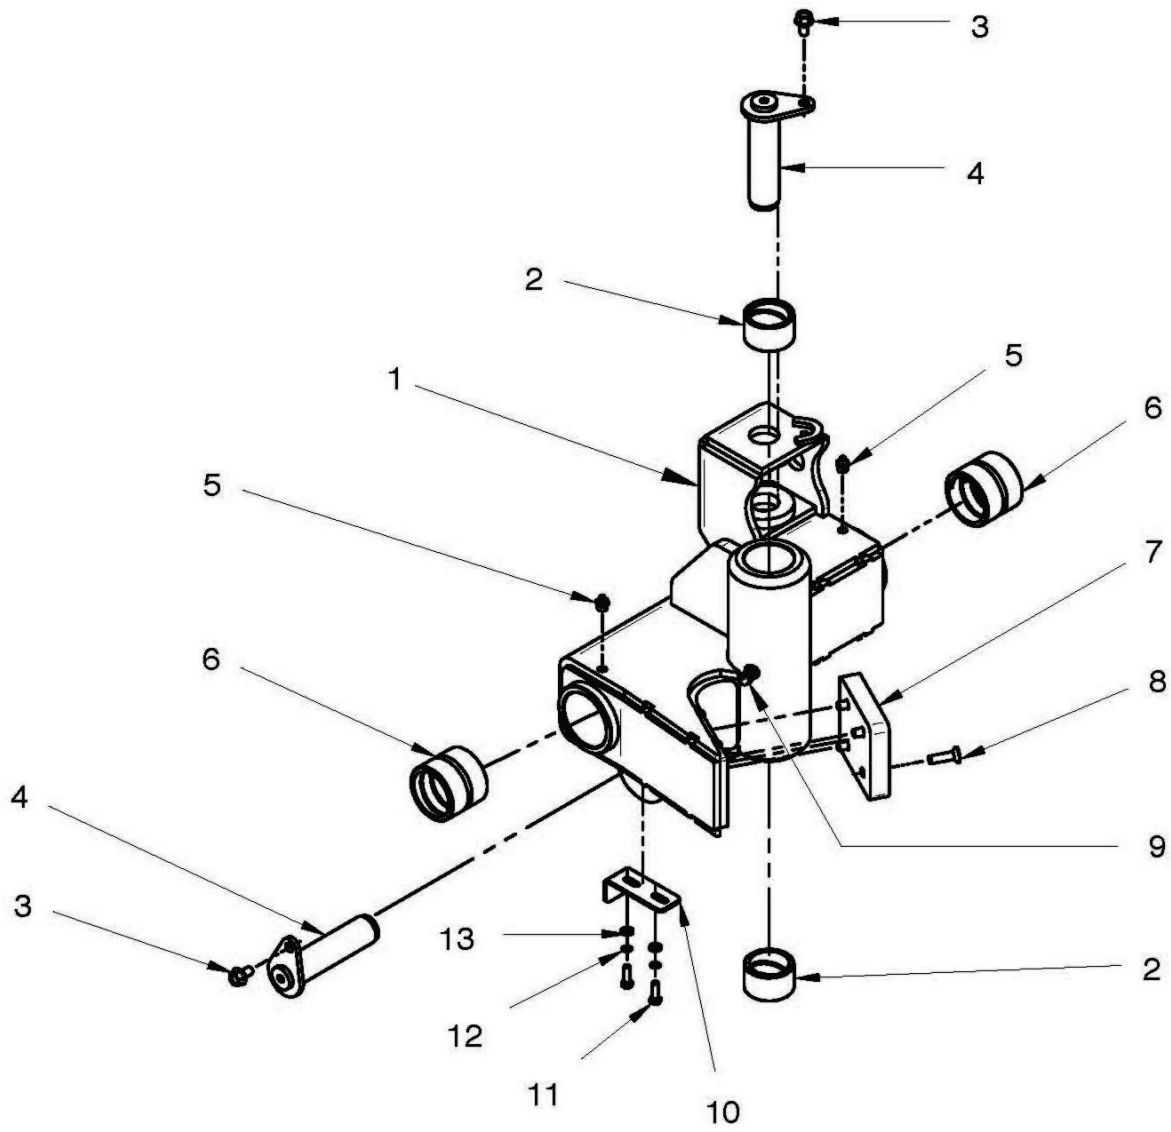

JOINT ASSEMBLY

McCONNEL

Module(s): 7315725

REF.	QTY.	PART No.	DESCRIPTION
		7315725	JOINT ASSEMBLY
1	1	7315605	JOINT CONNECTION
2	2	7315602	BUSH
3	2	4000353	FLANGED HEAD SCREW
4	2	7315615	PIVOT PIN
5	2	4000224	GREASER
6	2	7315603	BUSH
7	1	7315604	SUPPORT PLATE
8	4	7315883	COUNTERSUNK SCREW
9	1	7315606	GREASER
10	1	7315616	SWITCH BRACKET
11	2	9313044	SCREW
12	2	9100203	WASHER
13	2	9100103	WASHER