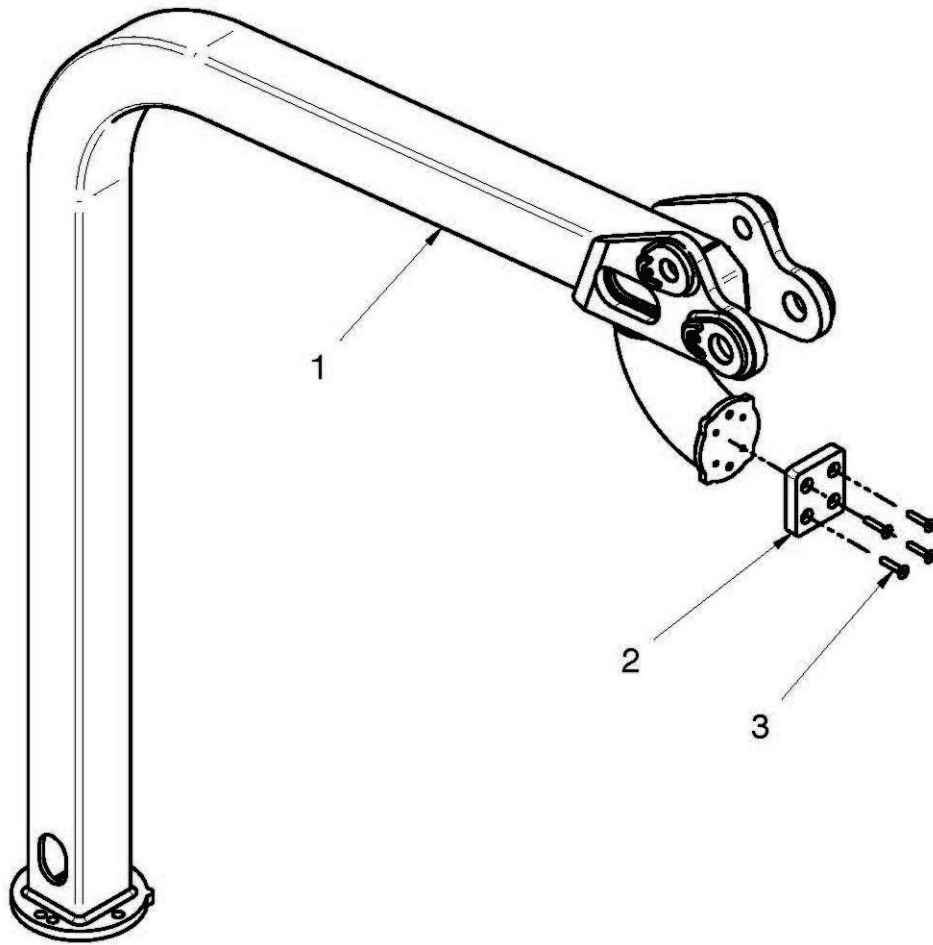

OUTER ARM ASSEMBLY

McCONNEL

Module(s): 7315622

REF.	QTY.	PART No.	DESCRIPTION
		7315622	OUTER ARM ASSEMBLY
1	1	7315665	OUTER ARM
2	1	7315604	SUPPORT
3	4	7316005	COUNTERSUNK SCREW