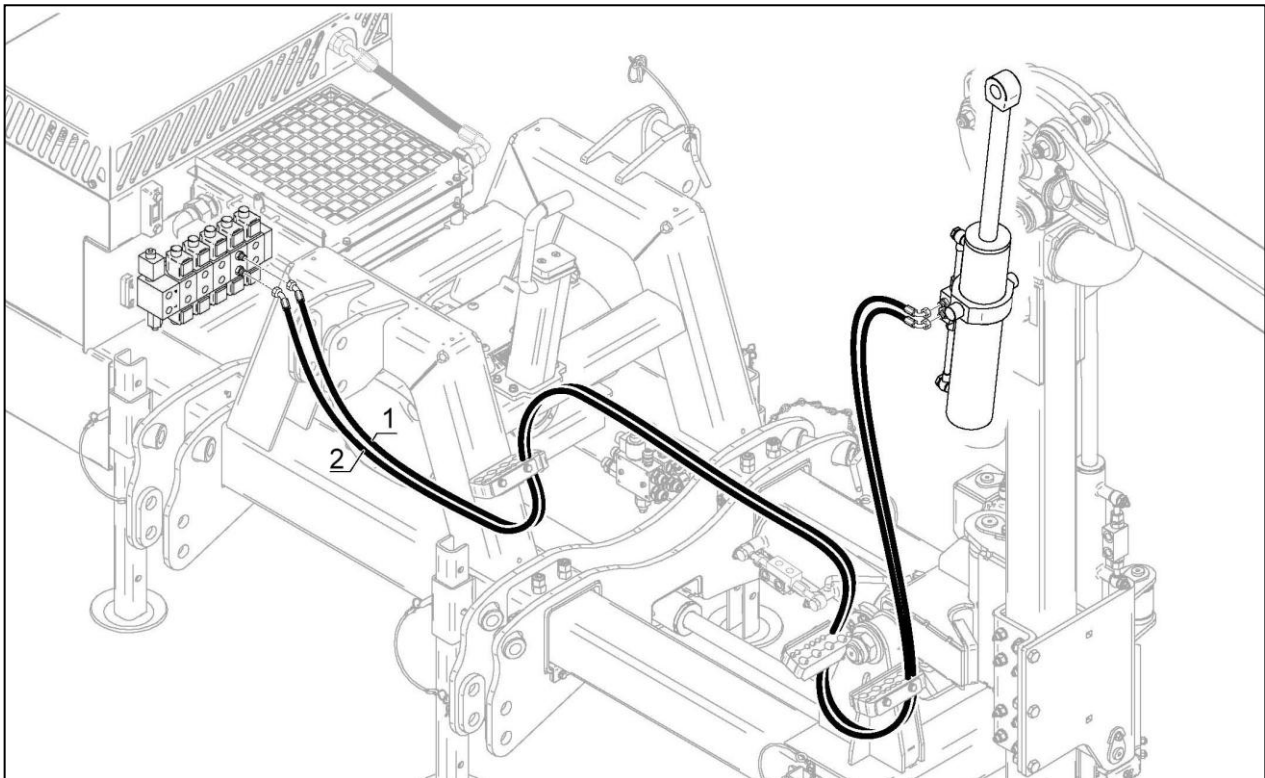

POSITION RAM ASSEMBLY & HOSE KIT

McCONEL

Module(s): 7315732 (Ram) / 7315739 (Hose Kit)

POSITION RAM ASSEMBLY & HOSE KIT

McCONNEL

Module(s): 7315732 (Ram) / 7315739 (Hose Kit)

REF.	QTY.	PART No.	DESCRIPTION
		7315732	POSITION RAM ASSEMBLY
1	1	7315612	HYDRAULIC RAM
2	2	4000224	GREASER
3	1	7315815	CHECK VALVE
4	4	7315818	BONDED SEAL
5	2	7315816	BANJO BODY
6	2	7316050	FLOW REGULATED BANJO BOLT
7	2	7315777	CONNECTOR
8	1	7315862	SEAL KIT

REF.	QTY.	PART No.	DESCRIPTION
		7315739	POSITION RAM HOSE KIT
1	1	7315792	HYDRAULIC HOSE
2	1	7315793	HYDRAULIC HOSE