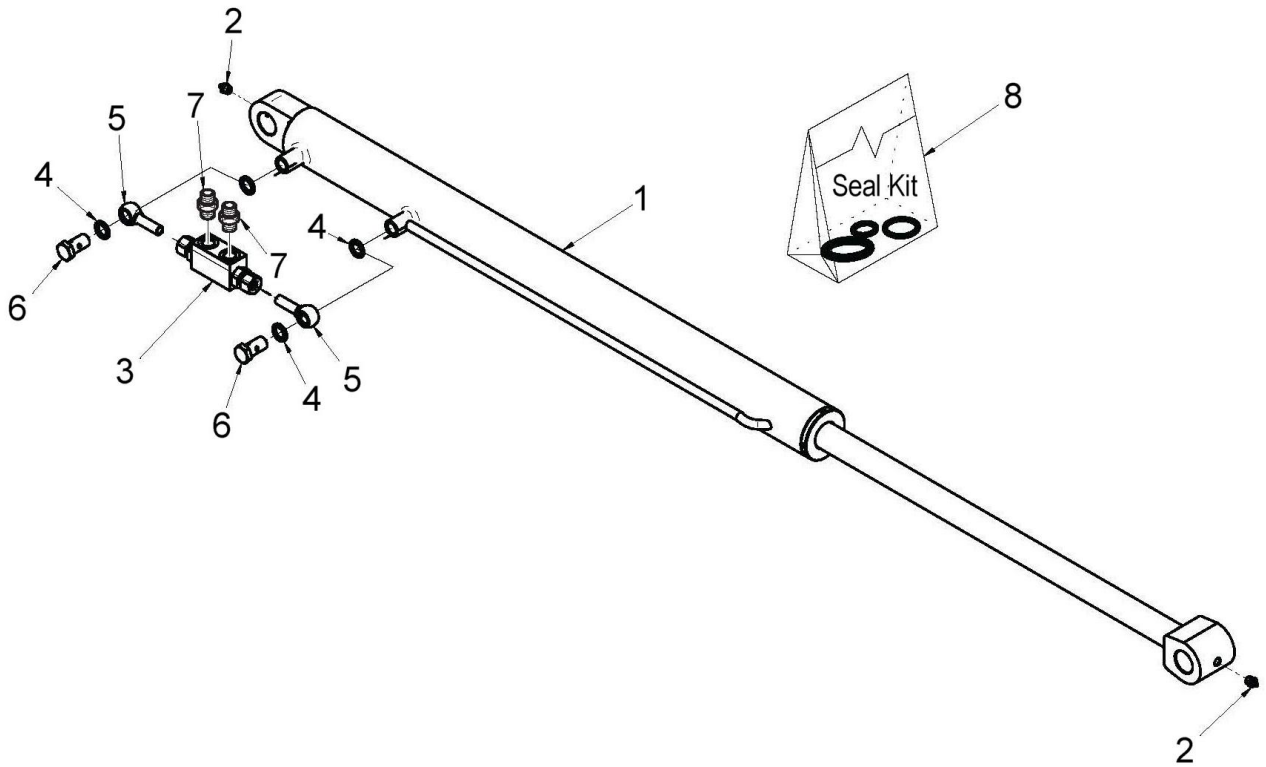

EXTENSION RAM ASSEMBLY & HOSE KIT

McCONEL

Module(s): 7315731 (Ram) / 7315743 (Hose Kit)

EXTENSION RAM ASSEMBLY & HOSE KIT

McCONNEL

Module(s): 7315731 (Ram) / 7315743 (Hose Kit)

REF.	QTY.	PART No.	DESCRIPTION
		7315731	EXTENSION RAM ASSEMBLY
1	1	7315563	HYDRAULIC RAM
2	2	4000224	GREASER
3	1	7315815	CHECK VALVE
4	4	7315818	BONDED SEAL
5	2	7315816	BANJO BODY
6	2	7316049	BANJO BOLT
7	2	7315777	CONNECTOR
8	1	7315859	SEAL KIT

REF.	QTY.	PART No.	DESCRIPTION
		7315743	EXTENSION RAM HOSE KIT
1	1	7315785	HYDRAULIC HOSE
2	1	7315786	HYDRAULIC HOSE