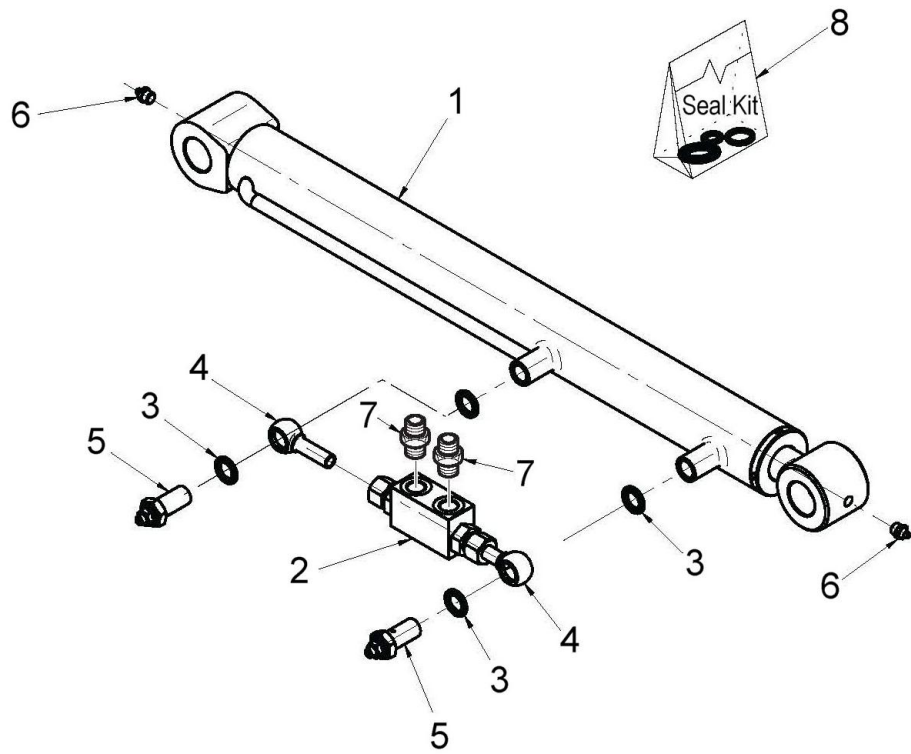

LIFT RAM ASSEMBLY & HOSE KIT

McCONEL

Module(s): 7315733 (Ram) / 7315740 (Hose Kit)

LIFT RAM ASSEMBLY & HOSE KIT

McCONNEL

Module(s): 7315733 (Ram) / 7315740 (Hose Kit)

REF.	QTY.	PART No.	DESCRIPTION
		7315733	LIFT RAM ASSEMBLY
1	1	7315808	HYDRAULIC RAM
2	1	7315815	CHECK VALVE
3	4	7315818	BONDED SEAL
4	2	7315816	BANJO BODY
5	2	7316050	FLOW REGULATED BANJO BOLT
6	2	4000224	GREASER
7	2	7315777	CONNECTOR
8	1	7315862	SEAL KIT

REF.	QTY.	PART No.	DESCRIPTION
		7315740	LIFT RAM HOSE KIT
1	1	7315794	HYDRAULIC HOSE
2	1	7315795	HYDRAULIC HOSE