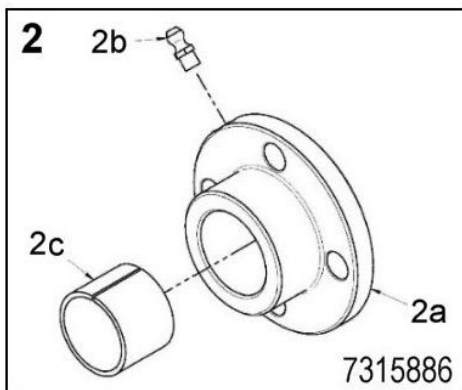

PROTECTION ASSEMBLY

McCONEL

Module(s): 7315727

PROTECTION ASSEMBLY**McCONNEL**

Module(s): 7315727

REF.	QTY.	PART No.	DESCRIPTION
		7315727	PROTECTION ASSEMBLY
1	2	7315546	PIN
2	2	7315577	SUPPORT BRACKET
3	2	7315578	SUPPORT LEG
4	1	7315580	CHAIN BRACKET
5	1	7315582	INTERNAL CHAINS BRACKET
6	1	7315581	EXTERNAL CHAIN SUPPORT
7	73	7315583	CHAIN
8	1	7315585	CHAINS BRACKET
9	1	7315584	BRACKET
10	1	7315586	INTERNAL CHAINS BRACKET
11	1	7315587	EXTERNAL CHAIN SUPPORT
12	4	9313054	HEX HEAD SCREW
13	4	9213114	HEX HEAD SCREW
14	4	4000445	FLANGED HEAD SCREW
15	16	4000430	FLANGED HEAD SCREW
16	2	4000650	GRIP CLIP
17	24	9163004	LOCKNUT
18	2	7315866	RUBBER STRAP
19	28	9100104	WASHER

ARM SET ASSEMBLY

McCONEL

Module(s): 7315747

Module(s): 7315747

REF.	QTY.	PART No.	DESCRIPTION
		7315747	ARM SET ASSEMBLY
1	1	7315621	INNER ARM ASSEMBLY
2	2	7315886	BUSHING ASSEMBLY - <i>comprising of:</i>
2a	1	7315569	BUSH HOUSING
2b	1	4000368	GREASER
2c	1	7315572	BUSH
3	8	7315894	FLANGED HEAD SCREW
4	6	7315895	WASHER
5	1	7315896	LH CONTROL BRACKET
6	2	7315636	WASHER
7	3	7315627	WASHER
8	3	9163008	LOCKNUT
9	1	7315897	LOCKNUT
10	1	7315629	WASHER
11	1	7315576	CABLE GLAND
12	2	4000798	WASHER
13	2	4000113	WASHER
14	2	7315885	SCREW
15	1	7315898	MICROSWITCH
16	2	7315899	SCREW
17	2	4000544	WASHER
18	2	9100103	WASHER
19	1	7315900	RELAY BRACKET
20	4	4000353	FLANGED SCREW
21	1	7315562	PIVOT PIN
22	1	7316001	RH CONTROL BRACKET
23	3	7315626	PIVOT PIN
24	1	7315623	TIE ROD ASSEMBLY - <i>comprising of:</i>
24a	1	7316004	TIE ROD
24b	2	4000368	GREASER
24c	1	4000224	GREASER
24d	2	7315641	BUSH
24e	2	7315643	BUSH
25	1	7315750	FLANGED SCREW
26	1	7315631	PIVOT PIN
27	1	4000316	FLANGED SCREW
28	1	4000111	RUBBER CLIP
29	1	7315622	OUTER ARM ASSEMBLY
30	1	7316002	INNER PLATE ASSEMBLY
31	1	7316003	OUTER PLATE ASSEMBLY