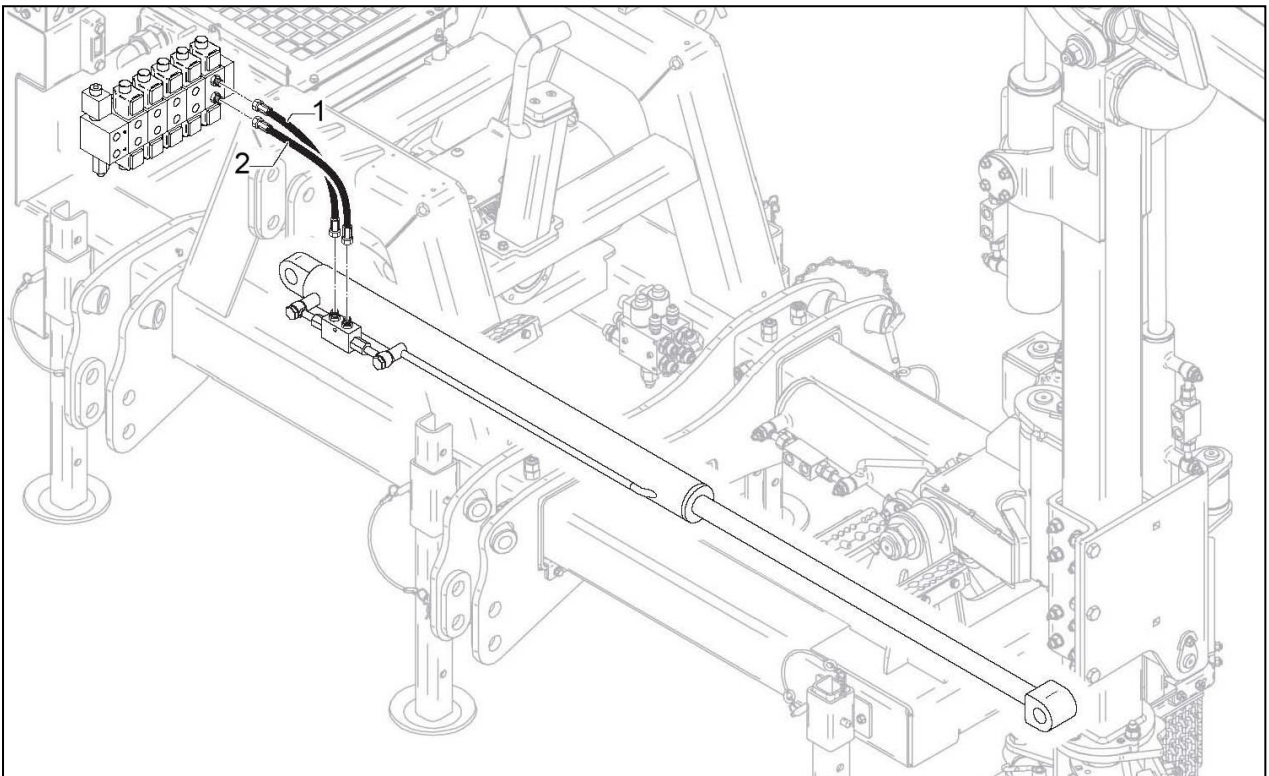

EXTENSION RAM ASSEMBLY & HOSE KIT

McCONEL

Module(s): 7315731 (Ram) / 7315743 (Hose Kit)

EXTENSION RAM ASSEMBLY & HOSE KIT

McCONNEL

Module(s): 7315731 (Ram) / 7315743 (Hose Kit)

REF.	QTY.	PART No.	DESCRIPTION
		7315731	EXTENSION RAM ASSEMBLY
1	1	7315563	HYDRAULIC RAM
2	2	4000224	GREASER
3	1	7315815	CHECK VALVE
4	4	7315818	BONDED SEAL
5	2	7315816	BANJO BODY
6	2	7316049	BANJO BOLT
7	2	7315777	CONNECTOR
8	1	7315859	SEAL KIT

REF.	QTY.	PART No.	DESCRIPTION
		7315743	EXTENSION RAM HOSE KIT
1	1	7315785	HYDRAULIC HOSE
2	1	7315786	HYDRAULIC HOSE