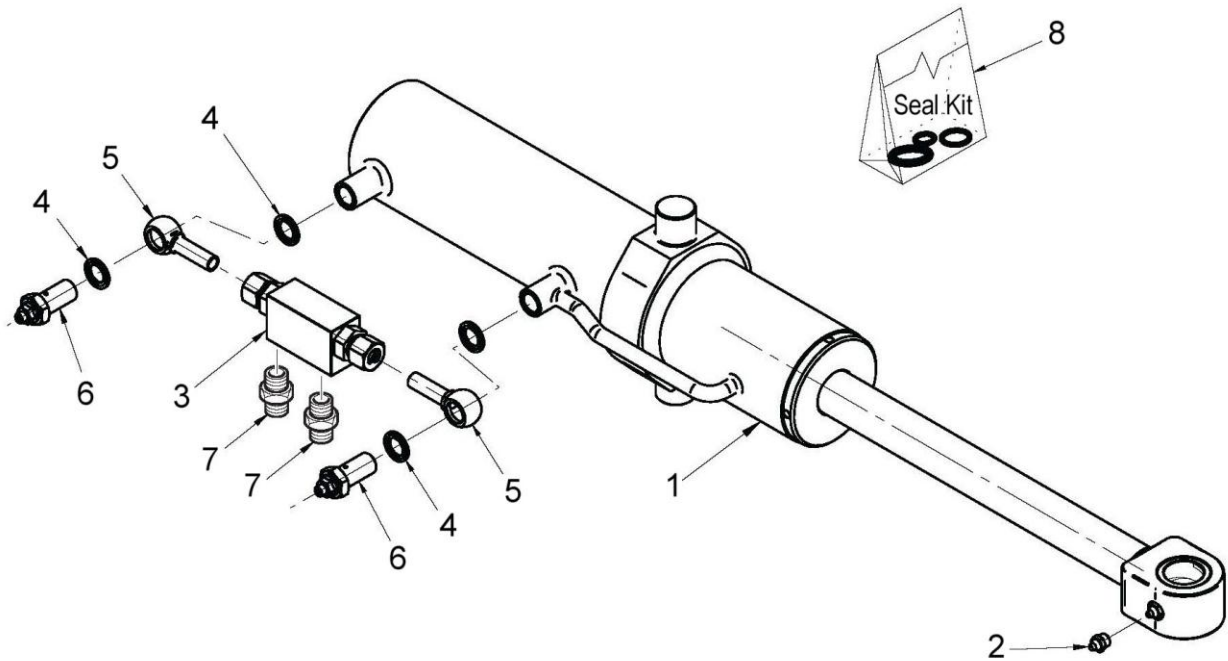

POSITION RAM ASSEMBLY & HOSE KIT

McCONEL

Module(s): 7315732 (Ram) / 7315739 (Hose Kit)

POSITION RAM ASSEMBLY & HOSE KIT

McCONNEL

Module(s): 7315732 (Ram) / 7315739 (Hose Kit)

REF.	QTY.	PART No.	DESCRIPTION
		7315732	POSITION RAM ASSEMBLY
1	1	7315612	HYDRAULIC RAM
2	2	4000224	GREASER
3	1	7315815	CHECK VALVE
4	4	7315818	BONDED SEAL
5	2	7315816	BANJO BODY
6	2	7316050	FLOW REGULATED BANJO BOLT
7	2	7315777	CONNECTOR
8	1	7315862	SEAL KIT

REF.	QTY.	PART No.	DESCRIPTION
		7315739	POSITION RAM HOSE KIT
1	1	7315792	HYDRAULIC HOSE
2	1	7315793	HYDRAULIC HOSE