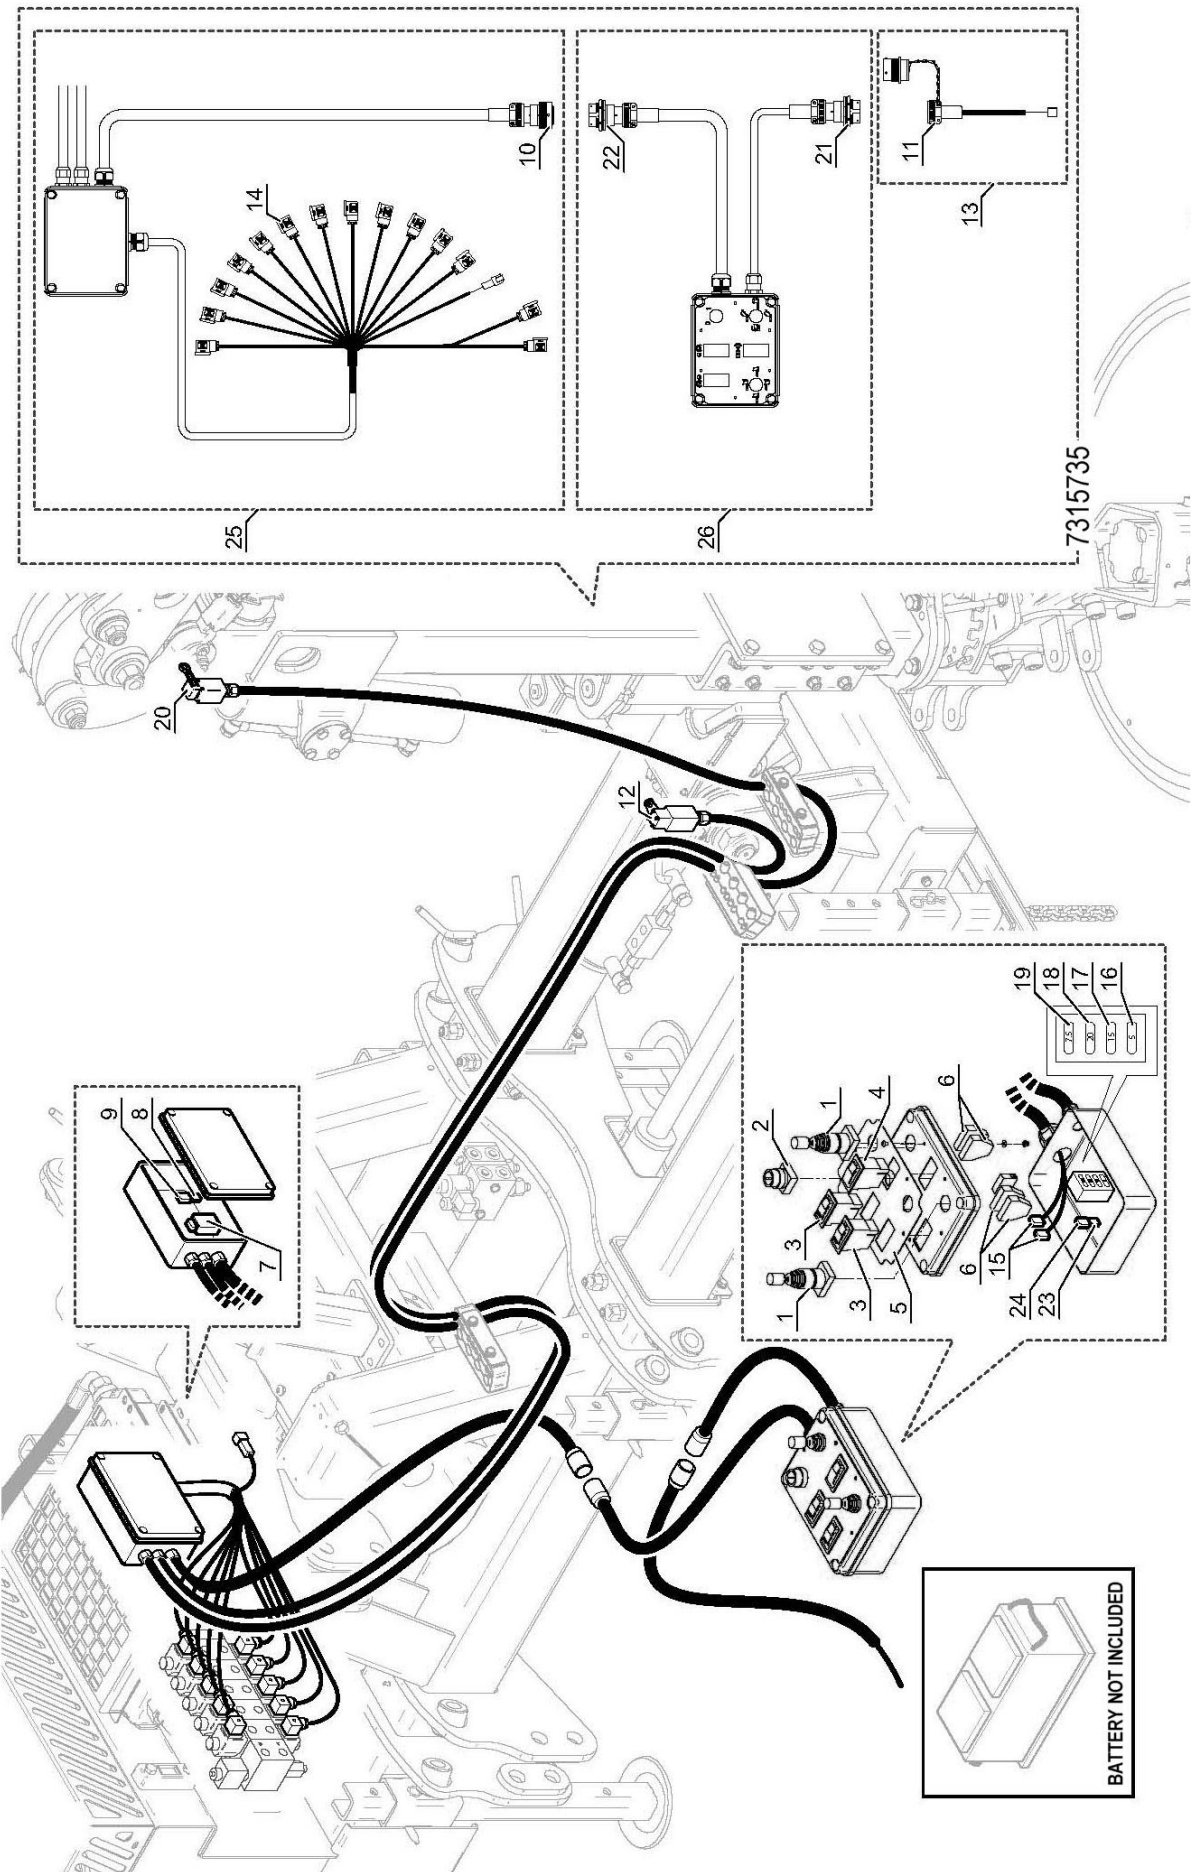

FIXED CHASSIS ASSEMBLY

Module(s): 7315744

REF.	QTY.	PART No.	DESCRIPTION
		7315744	FIXED CHASSIS ASSEMBLY
1	1	7315543	MAIN CHASSIS FRAME
2	8	4000371	GREASE NIPPLE
3	1	7315865	STOPPER (COMPLETE) <i>comprising of:</i>
3a	1	7315880	STOPPER SUPPORT
3b	4	4000445	SCREW
3c	1	7315881	PIVOT LOCK
3d	1	7315882	SLEEVE
3e	1	4000671	PLATE
3f	2	7315883	SCREW
3g	1	7315884	PIN
4	3	0431217	PIN
5	7	7315866	STRAP
6	1	7315867	PIVOT PIN
7	12	7315868	SCREW
8	12	4000687	NUT
9	2	7315869	PIN c/w CHAIN & LOCK PIN
10	2	7315870	PIN
11	6	4000078	WASHER
12	6	7315559	WASHER
13	2	9213164	SCREW
14	6	7315547	PLATE
15	2	7315560	PLATE
16	4	7315579	SCREW
17	2	7315545	PLATE FRAME
18	1	7315556	CLAMP BRACKET
19	1	7315557	CLAMP
20	2	7315871	SCREW
21	1	7315558	CLAMP
22	1	7315555	CLAMP
23	1	7315749	CLAMP PLATE
24	2	4000209	SCREW
25	1	7315554	CLAMP
26	2	4000546	PRESSURE PLUG
27	2	7315784	CONTROL VALVE
28	1	7315872	ADJUSTABLE CONNECTOR
29	7	7315797	CONNECTOR
30	1	7315873	PLATE
31	2	7315874	SCREW
32	2	7315875	UNION (M/F)
33	4	4000650	GRIP CLIP
34	4	7315553	BRACKET
35	4	7315546	PIN
36	1	4000353	FLANGED SCREW

Module(s): 7315735

Module(s): 7315735

REF.	QTY.	PART No.	DESCRIPTION
		7315735	ELECTRICAL SYSTEM
1	2	7315829	JOYSTICK
2	1	7316052	SWITCH
3	2	7315834	BLOCK SWITCH
4	1	7315837	3-WAY SWITCH
5	1	7315827	SWITCH PLATE
6	4	7315831	CONTACT
7	1	7316053	TRANSFORMER
8	1	7316054	CONNECTOR (POSITIVE LOCK RELAY)
9	1	4000302	RELAY WITH DIODE
10	1	7316055	23-WAY FEMALE CONNECTOR
11	1	7316056	9-WAY MALE CONNECTOR
12	1	7315575	MICROSWITCH
13	1	7316068	POWER SUPPLY CABLE
14	1	4000484	CONNECTOR E/V
15	2	7316057	10-WAY MALE CONNECTOR
16	1	7316058	FUSE (5A)
17	1	7316059	FUSE (15A)
18	1	7316060	FUSE (20A)
19	1	7316061	FUSE (7.5A)
20	1	7315898	MICROSWITCH
21	1	7316062	9-WAY FEMALE CONNECTOR
22	1	7316063	23-WAY MALE CONNECTOR
23	1	7316064	POWER RELAY CONNECTOR
24	1	7316065	POWER RELAY (70A)
25	1	7316066	ELECTRICAL BOX
26	1	7316067	CONTROL BOX