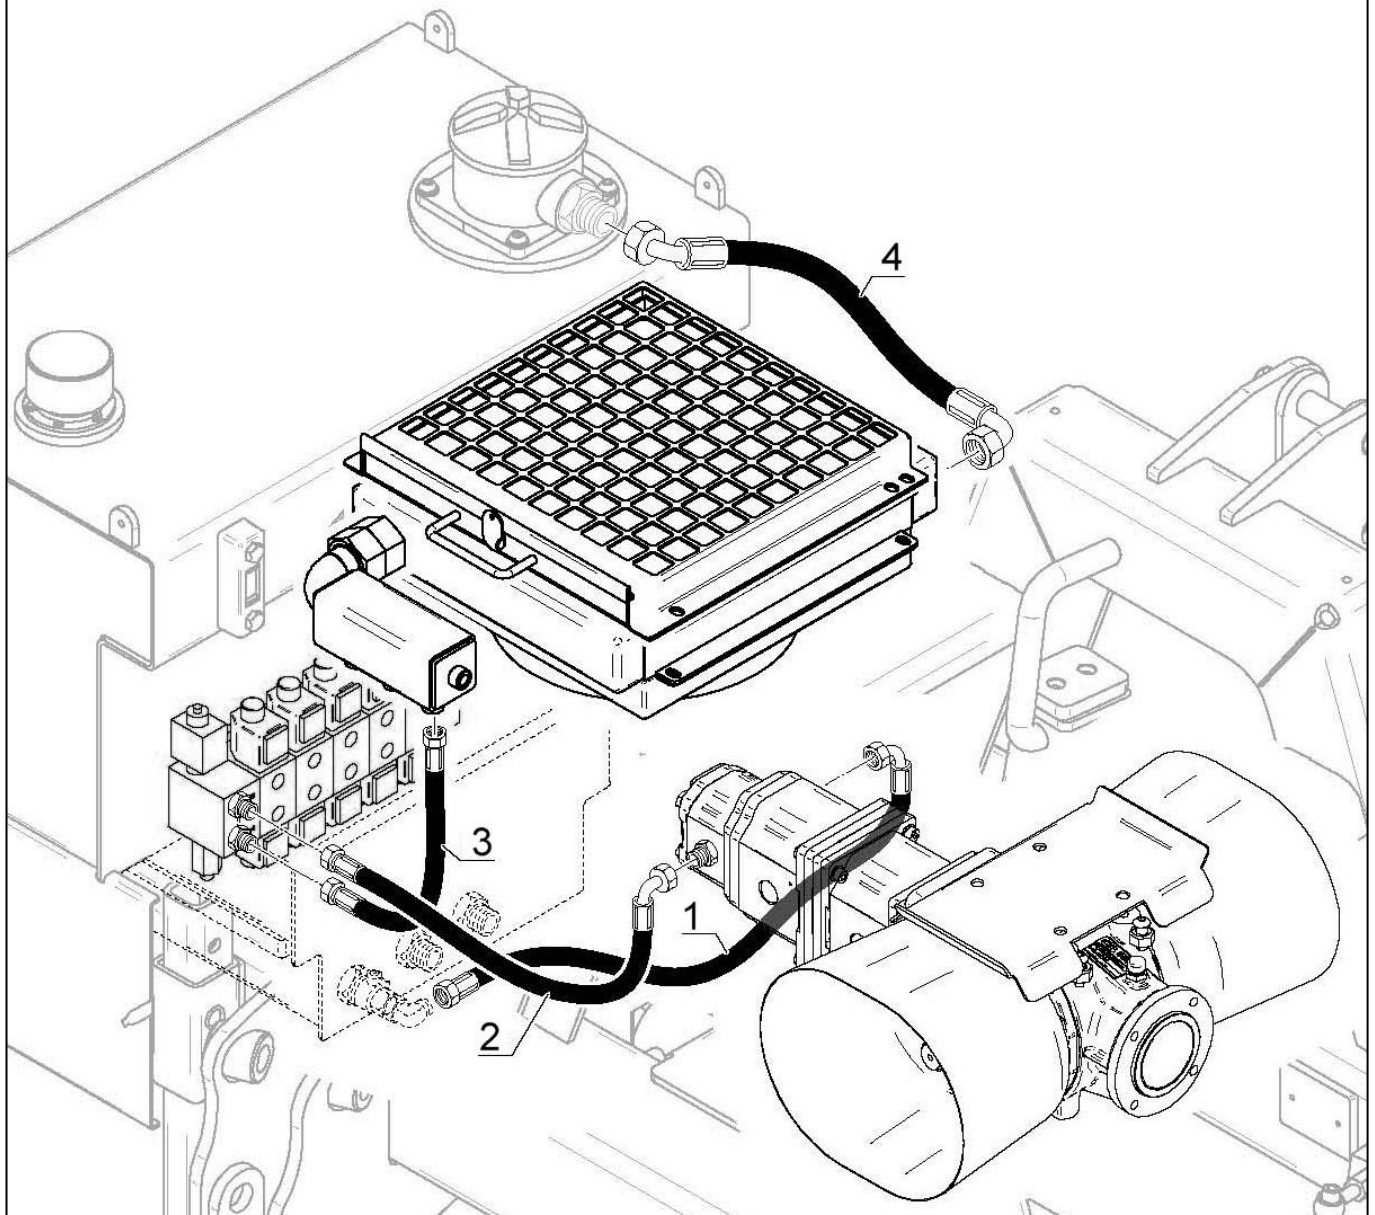

DISTRIBUTION HOSE KIT

Module(s): 7315736

REF.	QTY.	PART No.	DESCRIPTION
		7315736	DISTRIBUTION HOSE KIT
1	1	7315770	HYDRAULIC HOSE
2	1	7315776	HYDRAULIC HOSE
3	1	7315779	HYDRAULIC HOSE
4	1	7315767	HYDRAULIC HOSE