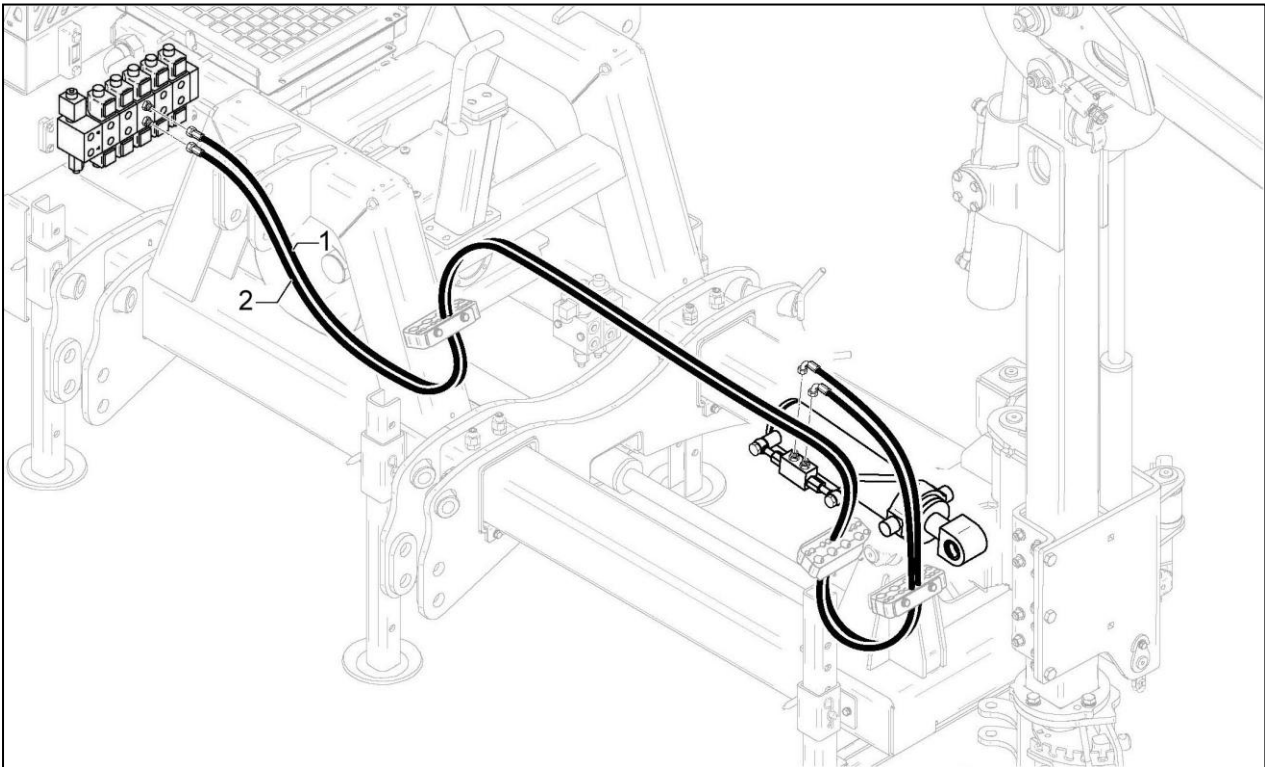

OVERTURN RAM ASSEMBLY & HOSE KIT

McCONEL

Module(s): 7315620 (Ram) / 7315741 (Hose Kit)

OVERTURN RAM ASSEMBLY & HOSE KIT

McCONNEL

Module(s): 7315620 (Ram) / 7315741 (Hose Kit)

REF.	QTY.	PART No.	DESCRIPTION
		7315620	OVERTURN RAM ASSEMBLY
1	1	7315809	HYDRAULIC RAM
2	1	4000224	GREASER
3	1	7315815	CHECK VALVE
4	4	7315818	BONDED SEAL
5	2	7315816	BANJO BODY
6	2	7316050	FLOW REGULATED BANJO BOLT
7	1	7316051	BUSH
8	2	7315777	CONNECTOR
9	1	7315860	SEAL KIT

REF.	QTY.	PART No.	DESCRIPTION
		7315741	OVERTURN RAM HOSE KIT
1	1	7315790	HYDRAULIC HOSE
2	1	7315791	HYDRAULIC HOSE