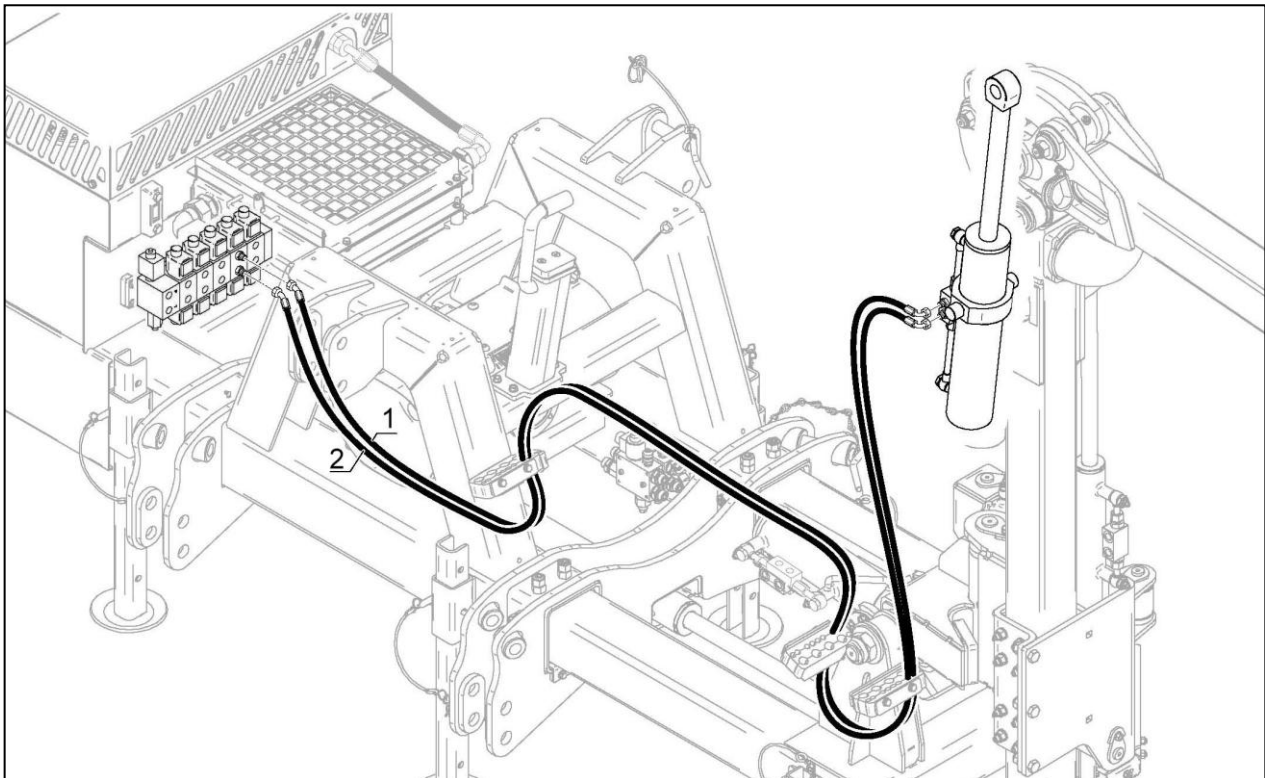

OPENING RAM ASSEMBLY & HOSE KIT

McCONEL

Module(s): 7315734 (Ram) / 7315742 (Hose Kit)

OPENING RAM ASSEMBLY & HOSE KIT

McCONNEL

Module(s): 7315734 (Ram) / 7315742 (Hose Kit)

REF.	QTY.	PART No.	DESCRIPTION
		7315734	OPENING RAM ASSEMBLY
1		7315632	HYDRAULIC RAM
2		4000224	GREASER
3		7315815	CHECK VALVE
4		7315818	BONDED SEAL
5		7315816	BANJO BODY
6		7316050	FLOW REGULATED BANJO BOLT
7		7315777	CONNECTOR
8		7315861	SEAL KIT

REF.	QTY.	PART No.	DESCRIPTION
		7315742	OPENING RAM HOSE KIT
1	1	7315789	HYDRAULIC HOSE
2	1	7315788	HYDRAULIC HOSE