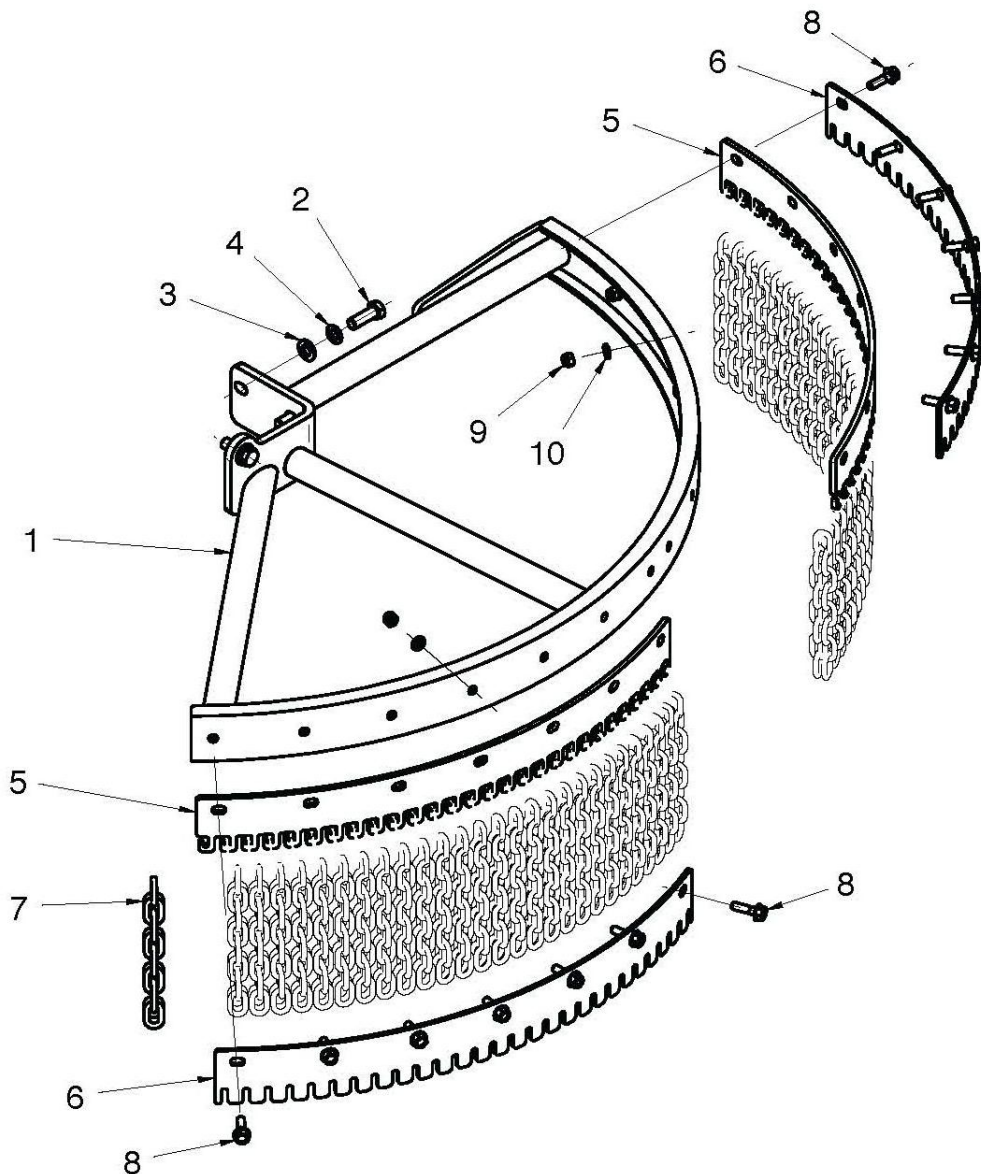

INNER DISC PROTECTION ASSEMBLY

McCONEL

Module(s): 7315728

REF.	QTY.	PART No.	DESCRIPTION
		7315728	INNER DISC PROTECTION ASSEMBLY
1	1	7316028	PROTECTION SUPPORT
2	3	9313076	HEX HEAD SCREW
3	3	9100106	WASHER
4	3	4000760	WASHER
5	2	7316030	INTERNAL CHAINS SUPPORT
6	2	7316031	EXTERNAL CHAINS SUPPORT
7	56	7315583	CHAIN SET
8	14	4000430	FLANGED HEAD SCREW
9	11	9163004	LOCKNUT
10	11	9100104	WASHER