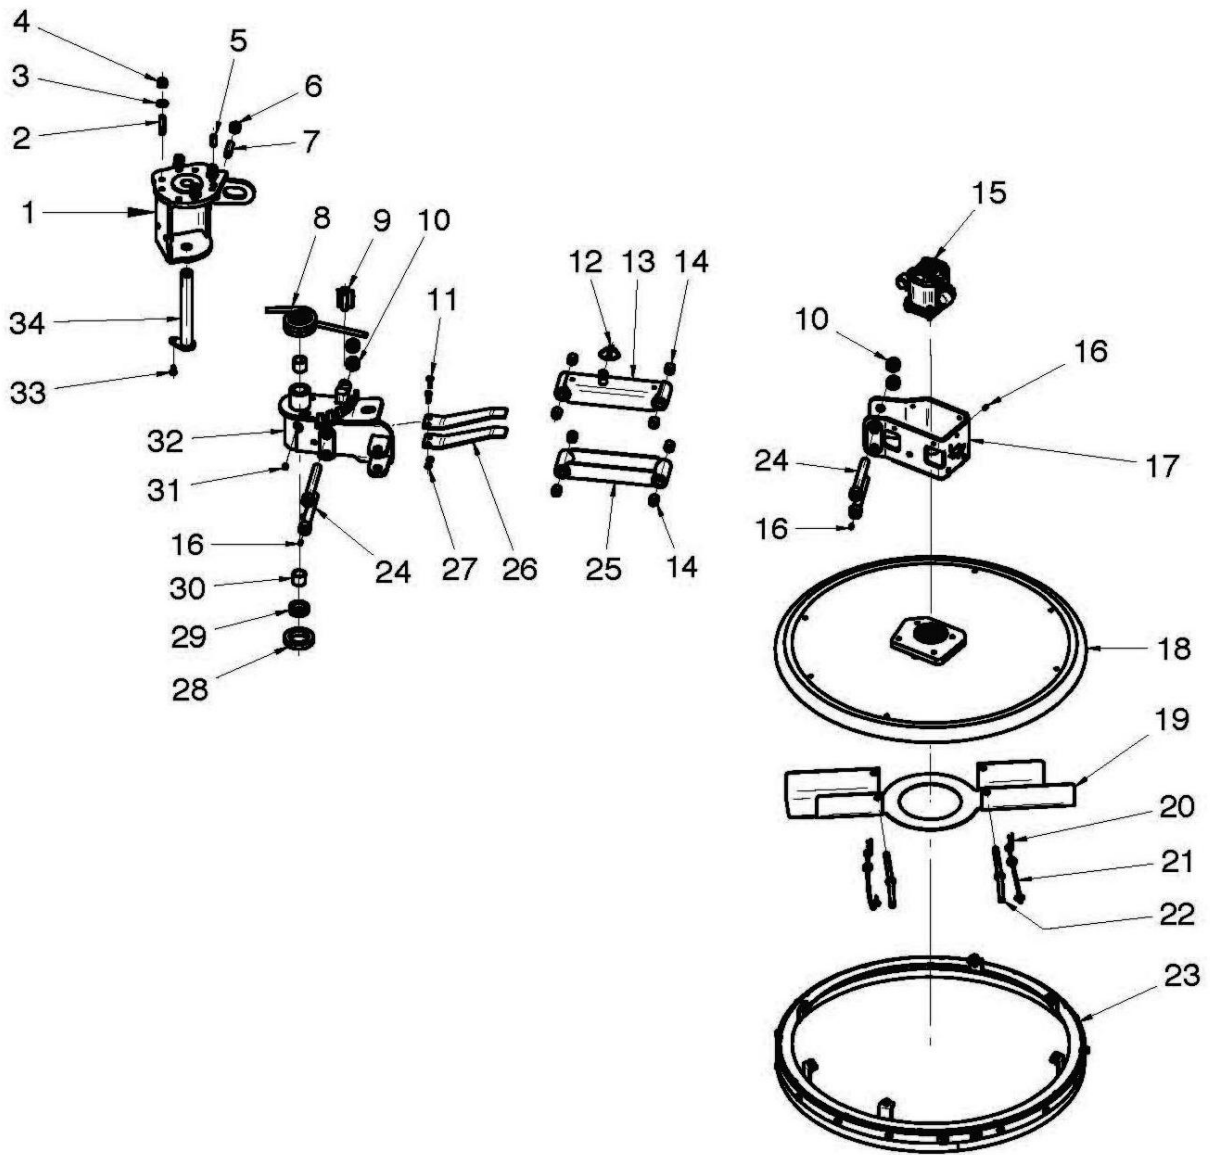

INNER PLATE ASSEMBLY

McCONNEL

Module(s): 7316002

INNER PLATE ASSEMBLY

McCONNEL

Module(s): 7316002

REF.	QTY.	PART No.	DESCRIPTION
		7316002	INNER PLATE ASSEMBLY
1	1	7316006	DISC CONNECTION
2	4	7316007	STUD
3	4	4000790	WASHER
4	4	4000017	LOCKNUT
5	1	7316008	PIN
6	1	4000687	NUT
7	1	7316009	HEADLESS SCREW
8	1	7315531	SPRING
9	1	7316010	SQUARED PIVOT
10	4	7316011	LOCKNUT
11	2	9313054	HEX HEAD SCREW
12	1	7316012	PIN
13	1	7316013	UPPER CONNECTION
14	8	4000690	BUSH
15	1	7315651	HYDRAULIC MOTOR ASSEMBLY
16	5	4000368	GREASER
17	1	7315650	MOTOR SUPPORT
18	1	7315634	PLATE & HUB ASSEMBLY (INNER)
19	1	7316014	BLADE COVER
20	2	4000650	GRIP CLIP
21	2	7315866	RUBBER STRAP
22	2	7315751	PIN
23	1	7316015	PROTECTION
24	4	7315648	PIVOT
25	1	7315016	LOWER CONNECTION
26	2	7315656	SPRING
27	2	9163004	AUTOGRIP NUT
28	1	7315658	DUST SEAL
29	1	7315657	BEARING
30	2	7315854	BUSH
31	1	4000224	GREASER
32	1	7315659	SUPPORT
33	1	9313034	HEX HEAD SCREW
34	1	7315633	PIVOT