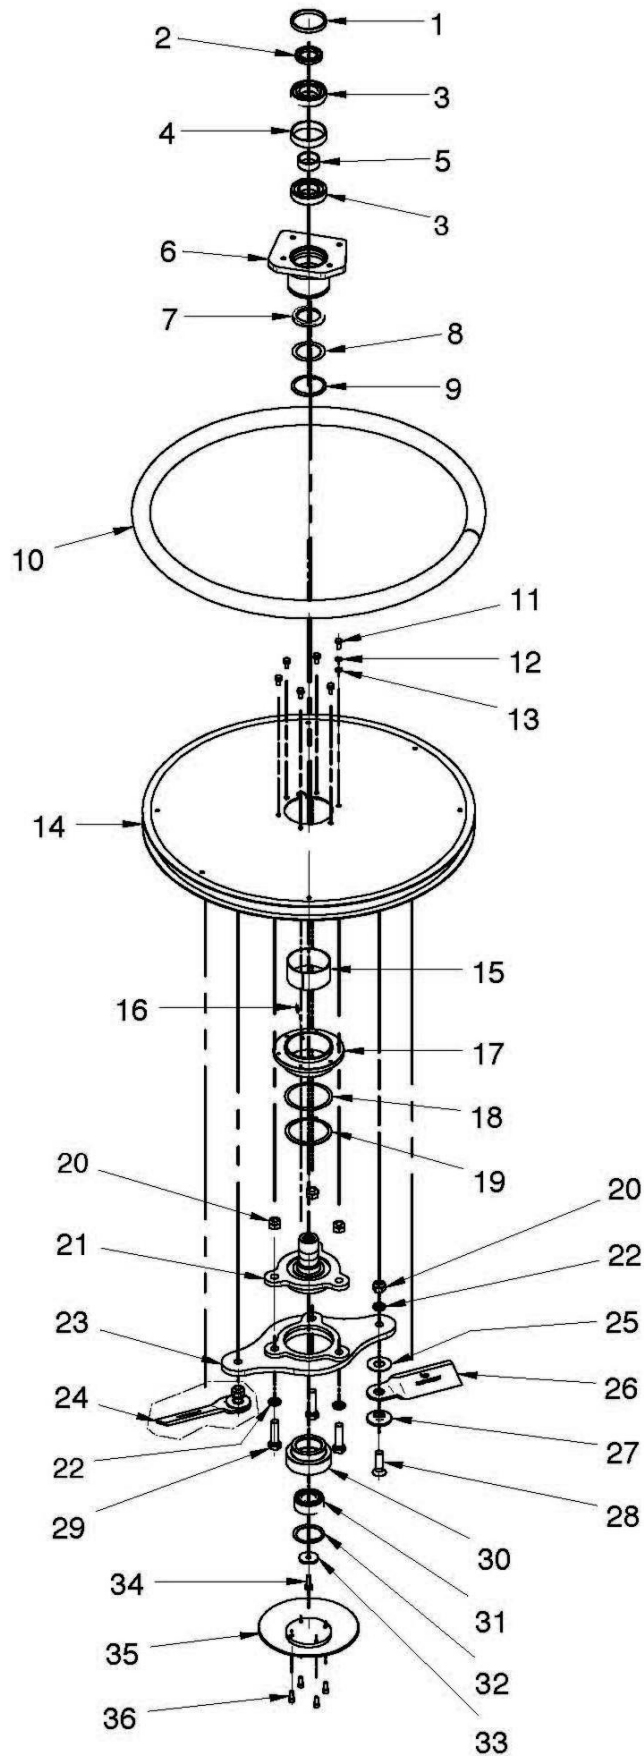

INNER PLATE HUB ASSEMBLY

McCONNEL

Module(s): 7315634

INNER PLATE HUB ASSEMBLY

McCONNEL

Module(s): 7315634

REF.	QTY.	PART No.	DESCRIPTION
		7315634	INNER PLATE HUB ASSEMBLY
1	1	7316022	SPACER
2	1	7315661	RING NUT
3	2	7315668	BEARING
4	1	7315669	SPACER
5	1	7315670	SPACER
6	1	7315690	BEARING HOUSING
7	1	7315863	OIL SEAL
8	1	7315677	WASHER
9	1	7315678	CIRCLIP
10	1	7315535	RUBBER PROTECTION DISC
11	6	9313044	HEX HEAD SCREW
12	6	7315559	WASHER
13	6	4000078	WASHER
14	1	7316023	PLATE
15	1	7315671	BUSH
16	1	4000368	GREASER
17	1	7315673	FLANGE
18	1	7315674	WASHER
19	1	7315675	CIRCLIP
20	5	7315542	LOCKNUT
21	4	7315680	SHAFT
22	1	7316024	WASHER
23	1	7315681	BLADE HUB
24	1	7315724	FLAILS KIT
25	1	7315537	WASHER
26	1	7315540	FLAIL
27	1	7315538	WASHER
28	1	7316025	COUNTERSUNK HEAD SCREW
29	3	7316026	HEX HEAD SCREW
30	1	7315683	LOWER DISC CONNECTION
31	1	7315684	BEARING
32	1	7315685	SEEGER RING
33	1	7315686	WASHER
34	1	4000210	HEX HEAD SCREW
35	1	7315534	LOWER DISC
36	4	7316027	SCREW