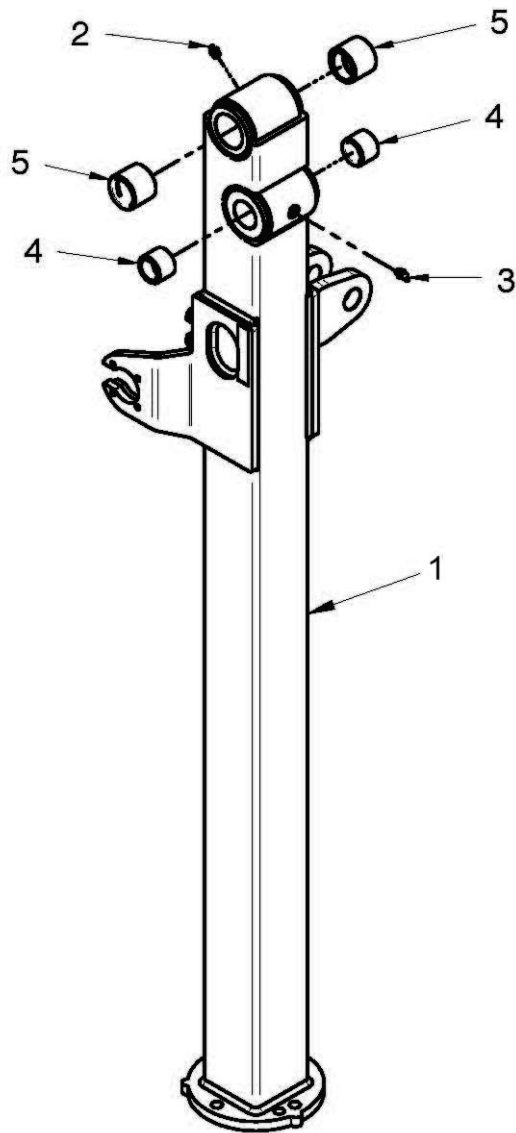

ARM SET ASSEMBLY

McCONEL

Module(s): 7315747

Module(s): 7315747

REF.	QTY.	PART No.	DESCRIPTION
		7315747	ARM SET ASSEMBLY
1	1	7315621	INNER ARM ASSEMBLY
2	2	7315886	BUSHING ASSEMBLY - <i>comprising of:</i>
2a	1	7315569	BUSH HOUSING
2b	1	4000368	GREASER
2c	1	7315572	BUSH
3	8	7315894	FLANGED HEAD SCREW
4	6	7315895	WASHER
5	1	7315896	LH CONTROL BRACKET
6	2	7315636	WASHER
7	3	7315627	WASHER
8	3	9163008	LOCKNUT
9	1	7315897	LOCKNUT
10	1	7315629	WASHER
11	1	7315576	CABLE GLAND
12	2	4000798	WASHER
13	2	4000113	WASHER
14	2	7315885	SCREW
15	1	7315898	MICROSWITCH
16	2	7315899	SCREW
17	2	4000544	WASHER
18	2	9100103	WASHER
19	1	7315900	RELAY BRACKET
20	4	4000353	FLANGED SCREW
21	1	7315562	PIVOT PIN
22	1	7316001	RH CONTROL BRACKET
23	3	7315626	PIVOT PIN
24	1	7315623	TIE ROD ASSEMBLY - <i>comprising of:</i>
24a	1	7316004	TIE ROD
24b	2	4000368	GREASER
24c	1	4000224	GREASER
24d	2	7315641	BUSH
24e	2	7315643	BUSH
25	1	7315750	FLANGED SCREW
26	1	7315631	PIVOT PIN
27	1	4000316	FLANGED SCREW
28	1	4000111	RUBBER CLIP
29	1	7315622	OUTER ARM ASSEMBLY
30	1	7316002	INNER PLATE ASSEMBLY
31	1	7316003	OUTER PLATE ASSEMBLY