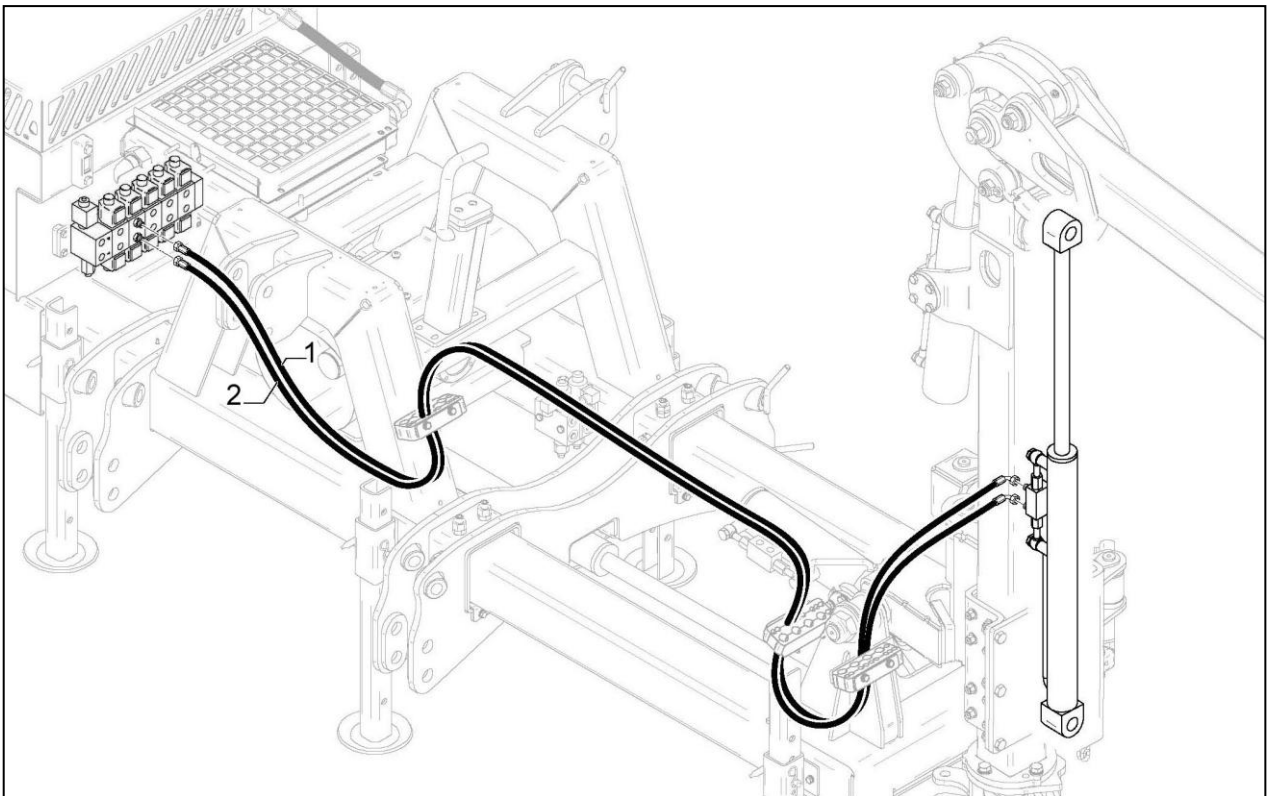

LIFT RAM ASSEMBLY & HOSE KIT

McCONEL

Module(s): 7315733 (Ram) / 7315740 (Hose Kit)

LIFT RAM ASSEMBLY & HOSE KIT

McCONNEL

Module(s): 7315733 (Ram) / 7315740 (Hose Kit)

REF.	QTY.	PART No.	DESCRIPTION
		7315733	LIFT RAM ASSEMBLY
1	1	7315808	HYDRAULIC RAM
2	1	7315815	CHECK VALVE
3	4	7315818	BONDED SEAL
4	2	7315816	BANJO BODY
5	2	7316050	FLOW REGULATED BANJO BOLT
6	2	4000224	GREASER
7	2	7315777	CONNECTOR
8	1	7315862	SEAL KIT

REF.	QTY.	PART No.	DESCRIPTION
		7315740	LIFT RAM HOSE KIT
1	1	7315794	HYDRAULIC HOSE
2	1	7315795	HYDRAULIC HOSE