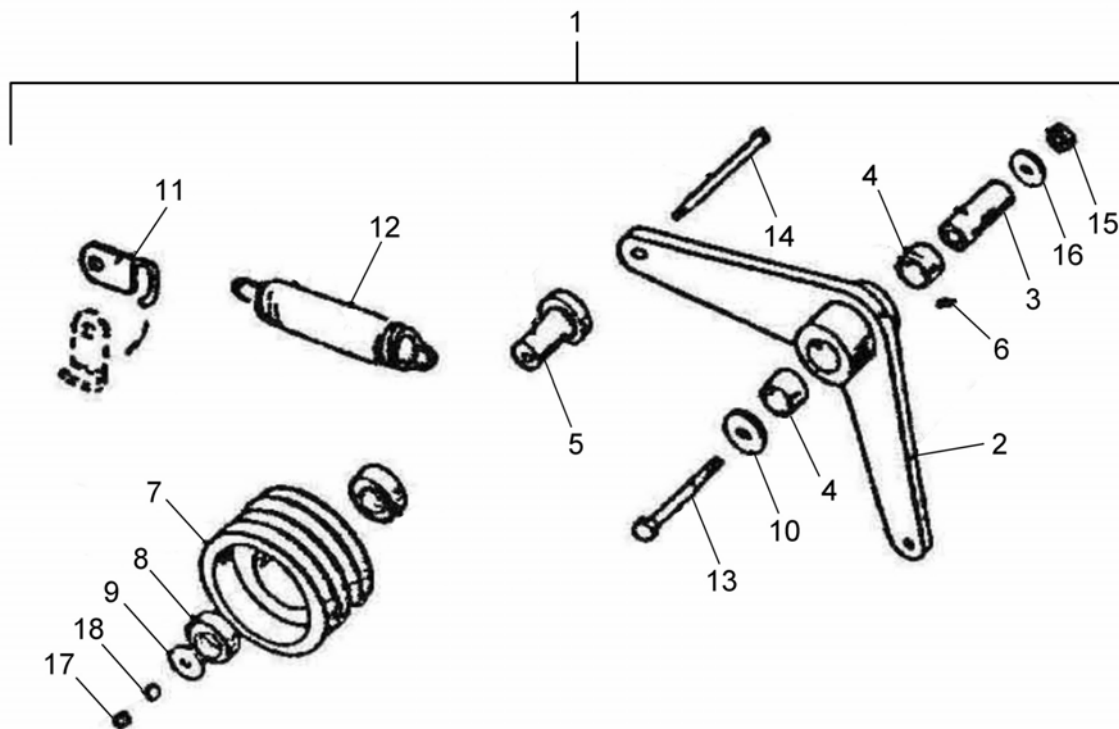

**LINKAGE ASSEMBLY**

REF.	DESCRIPTION	PART No.	QUANTITY		
			245	270	300
1	Linkage	1061665	1	1	1
2	Connecting Bar	1061258	1	1	1
	Connecting Bar - Combi Models	1061666	1	1	1
3	Bushing	1061276	2	2	2
4	Bushing	1061277	2	2	2
5	Circlip (Internal)	1061175	4	4	4
6	Slide Tube 800	1061260	1	1	1
7	Slide Tube 1600	1061259	1	1	1
8	Pivot Pin	1061268	2	2	2
9	Connection Pin	1061168	1	1	1
10	Pin	1061097	3	3	3
11	Washer	9100108	3	3	3
12	Bolt	1061667	1	1	1
13	Locknut	9143009	1	1	1
14	Washer	9100109	2	2	2
15	Cap	1061668	4	4	4
16	Turnbuckle	1061403	2	2	2
17	PTO Shaft Hook	1061551	1	1	1

**STRAIN PULLEY ASSEMBLY**

REF.	DESCRIPTION	PART No.	QUANTITY		
			245	270	300
1	Strain Pulley Assembly L/H Build	1061675	1	-	-
	Strain Pulley Assembly L/H Build	1061676	-	1	1
	Strain Pulley Assembly R/H Build	1061359	1	-	-
	Strain Pulley Assembly R/H Build	1061256	-	1	1
2	Lever - L/H Build	1061330	1	1	1
	Lever - R/H Build	1061677	1	1	1
3	Bushing	1061331	1	1	1
4	Bushing	1061332	2	2	2
5	Pivot	1061333	1	1	1
6	Greaser	1061554	1	1	1
7	Strain Pulley 130/4	1061049	1	-	-
	Strain Pulley 130/5	1061335	-	1	1
8	Bearing	1061336	2	2	2
9	Washer	1061337	1	1	1
10	Washer	1061678	1	1	1
11	Hook	1061339	1	1	1
12	Spring	1061377	1	1	1
13	Bolt	9213207	1	1	1
14	Bolt	1061679	1	1	1
15	Locknut	9143007	1	1	1
16	Washer	0100106	1	1	1
17	Locknut	9143006	1	1	1
18	Spring Washer	9100206	1	1	1