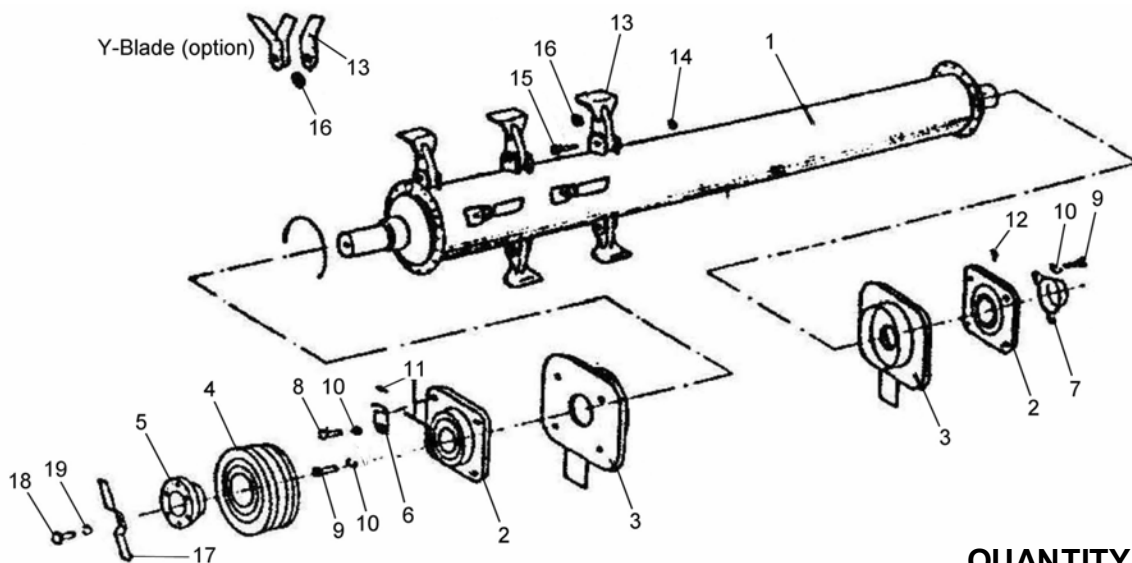

ROTOR ASSEMBLY

REF.	DESCRIPTION	PART No.	QUANTITY		
			245	270	300
1	Rotor Shaft R/H 245 c/w Hammer Flails	1061648	1	-	-
	Rotor Shaft R/H 270 c/w Hammer Flails	1061649	-	1	-
	Rotor Shaft R/H 300 c/w Hammer Flails	1061650	-	-	1
	Rotor Shaft L/H 245 c/w Hammer Flails	1061651	1	-	-
	Rotor Shaft L/H 270 c/w Hammer Flails	1061652	-	1	-
	Rotor Shaft L/H 300 c/w Hammer Flails	1061653	-	-	1
	Rotor Shaft 245 c/w Y-Blade Flails	1061654	1	-	-
	Rotor Shaft 270 c/w Y-Blade Flails	1061655	-	1	-
	Rotor Shaft 300 c/w Y-Blade Flails	1061656	-	-	1
3	Bearing	1061315	2	2	2
3	Bearing Plate	1061669	2	2	2
4	Pulley 180 / 85-4 (540RPM Models)	1061670	1	-	-
	Pulley 180 / 85-5 (540RPM Models)	1061374	-	1	1
	Pulley 190 / 85-4 (1000RPM Models)	1061671	1	-	-
	Pulley 190 / 85-5 (1000RPM Models)	1061363	-	1	1
5	Taperlock 85/55	1061373	1	1	1
6	Hook	1061339	1	1	1
7	Bearing cap	1061379	1	1	1
8	Bolt	9213107	1	1	1
9	Bolt	1061672	7	7	7
10	Spring Washer	9100207	8	8	8
11	Greaser	1061673	2	2	2
12	Greaser	1061674	1	1	1
13	Hammer Flail	1061371	26	28	32
	Y-Blade (Option)	1061034	78	84	96
14	Locknut	1061343	26	28	32
15	Bolt	1061342	26	28	32
16	Washer	9100108	78	84	96
17	Propeller Blade	1061329	1	1	1
18	Bolt	1061048	1	1	1
19	Spring Washer	9100206	1	1	1