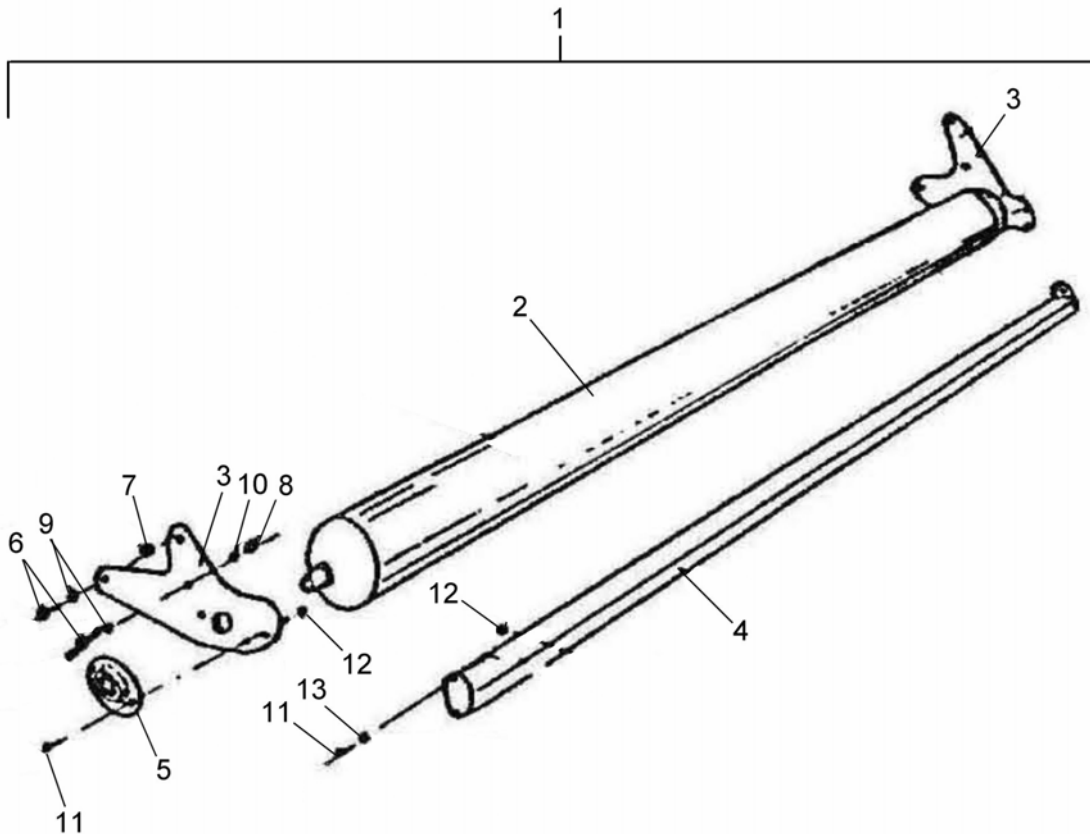

ROLLER ASSEMBLY

REF.	DESCRIPTION	PART No.	QUANTITY		
			245	270	300
1	Rear Roller Assembly 245	1061146	1	-	-
	Rear Roller Assembly 270	1061254	-	1	-
	Rear Roller Assembly 300	1061255	-	-	1
2	Rear Roller 245	1061680	1	-	-
	Rear Roller 270	1061681	-	1	-
	Rear Roller 300	1061682	-	-	1
3	Rear Roller Bracket	1061280	2	2	2
4	Scraper 245	1061149	1	-	-
	Scraper 270	1061278	-	1	-
	Scraper 300	1061279	-	-	1
5	Bearing	1061283	2	2	2
6	Bolt	1061672	4	4	4
7	Locknut	9143007	2	2	2
8	Nut	9113007	2	2	2
9	Washer	0100106	4	4	4
10	Spring Washer	9100207	2	2	2
11	Bolt	9213086	8	8	8
12	Locknut	9143006	8	8	8
13	Washer	9100106	8	8	8