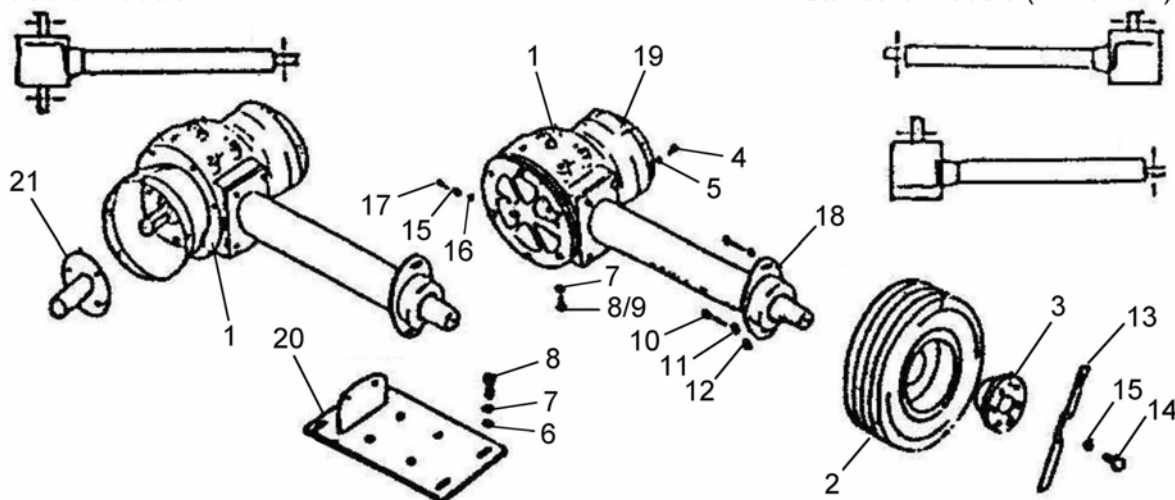

GEARBOX & DRIVE ASSEMBLY

Combi Models

Standard Models (L/H & R/H)

REF.	DESCRIPTION	PART No.	QUANTITY		
			245	270	300
1	Gearbox 990 R/H Models	1061619	1	1	-
	Gearbox 1400 R/H Models	1061657	-	-	1
	Gearbox 990 L/H Models	1061250	1	1	-
	Gearbox 1400 L/H Models	1061345	-	-	1
	Gearbox 990 - Combi Models	1061658	1	1	-
	Gearbox 1400 - Combi Models	1061659	-	-	1
	Gearbox 990 - Combi Models (1000RPM)	1061366	1	1	-
	Gearbox 1400 - Combi Models (1000RPM)	1061367	-	-	1
2	Pulley 300 / 80-4	1061045	1		
	Pulley 300 / 80-5	1061348		1	1
	Pulley 280 / 80-4 (1000RPM)	1061685	1		
	Pulley 280 / 80-5 (1000RPM)	1061365		1	1
3	Taperlock 80/45	1061163	1	1	1
4	Bolt - <i>Std. models / Combi*</i>	9313034	4/8*	4/8*	4/8*
5	Washer - <i>Std. models / Combi*</i>	9100104	4/8*	4/8*	4/8*
6	Washer	0100106	4	4	4
7	Spring Washer	9100207	8	8	8
8	Bolt	1061533	2	2	2
9	Bolt	1061686	6	6	6
10	Bolt	1061687	2	2	2
11	Spring Washer	05.282.08	2	2	2
12	Washer	05.281.14	2	2	2
13	Propeller Blade	1061349	1	1	1
14	Bolt	1061048	1	1	1
15	Spring washer	9100206	3	3	3
16	Washer	9100106	2	2	2
17	Bolt	9213066	2	2	2
18	Gearbox Flange	1061400	1	1	1
19	PTO Shaft Shield - <i>Std. models / Combi*</i>	1061046	1/2*	1/2*	1/2*
20	Gearbox Plate	1061688	1	1	1
21	Cap	1061552	1	1	1