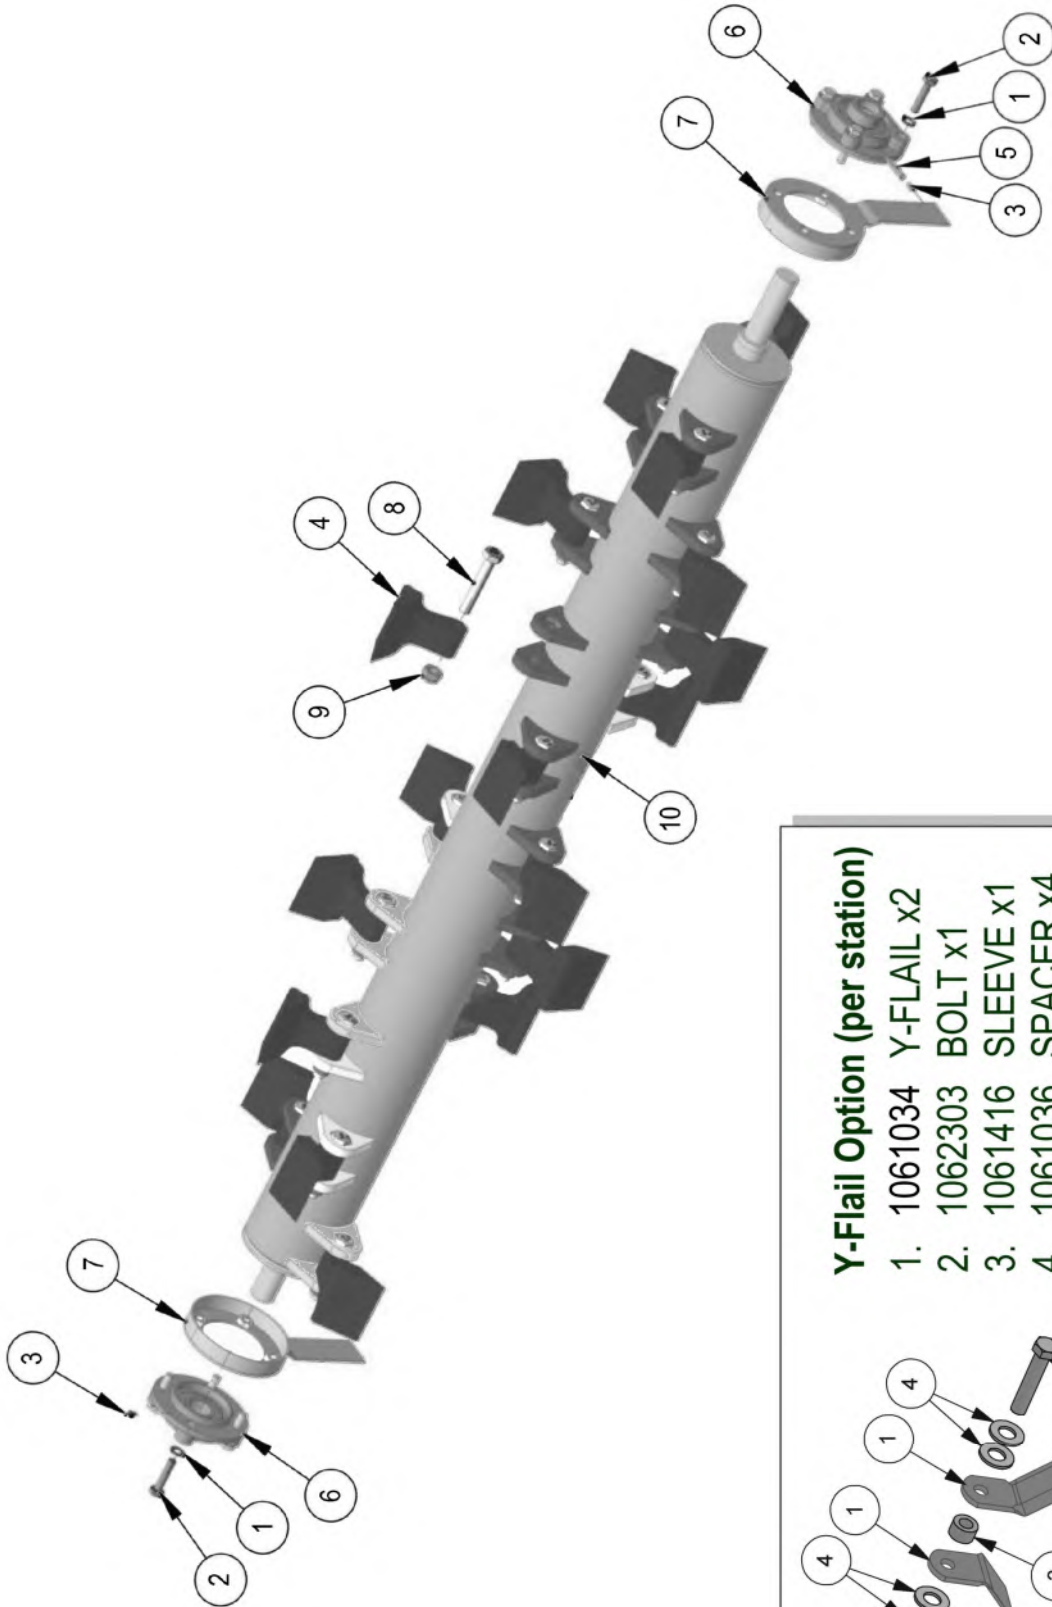

Y-Flail Option (per station)

1. 1061034 Y-FLAIL x2
2. 1062303 BOLT x1
3. 1061416 SLEEVE x1
4. 1061036 SPACER x4
5. 1062304 NUT x1

Module(s): 1062585

REF.	QTY.	PART No.	DESCRIPTION
		1062585	ROTOR ASSEMBLY - 150
1	8	9100205	SPRING WASHER
2	8	9313095	BOLT
3	2	1061554	GREASE NIPPLE
4	20	1061033	HAMMER FLAIL
5	1	1061558	GREASE NIPPLE EXTENSION
6	2	1062414	BEARING WITH CASING
7	2	1062422	ROTOR BRACKET
8	20	1062303	BOLT
9	20	1062304	NUT
10	1	1062598	ROTOR - 150