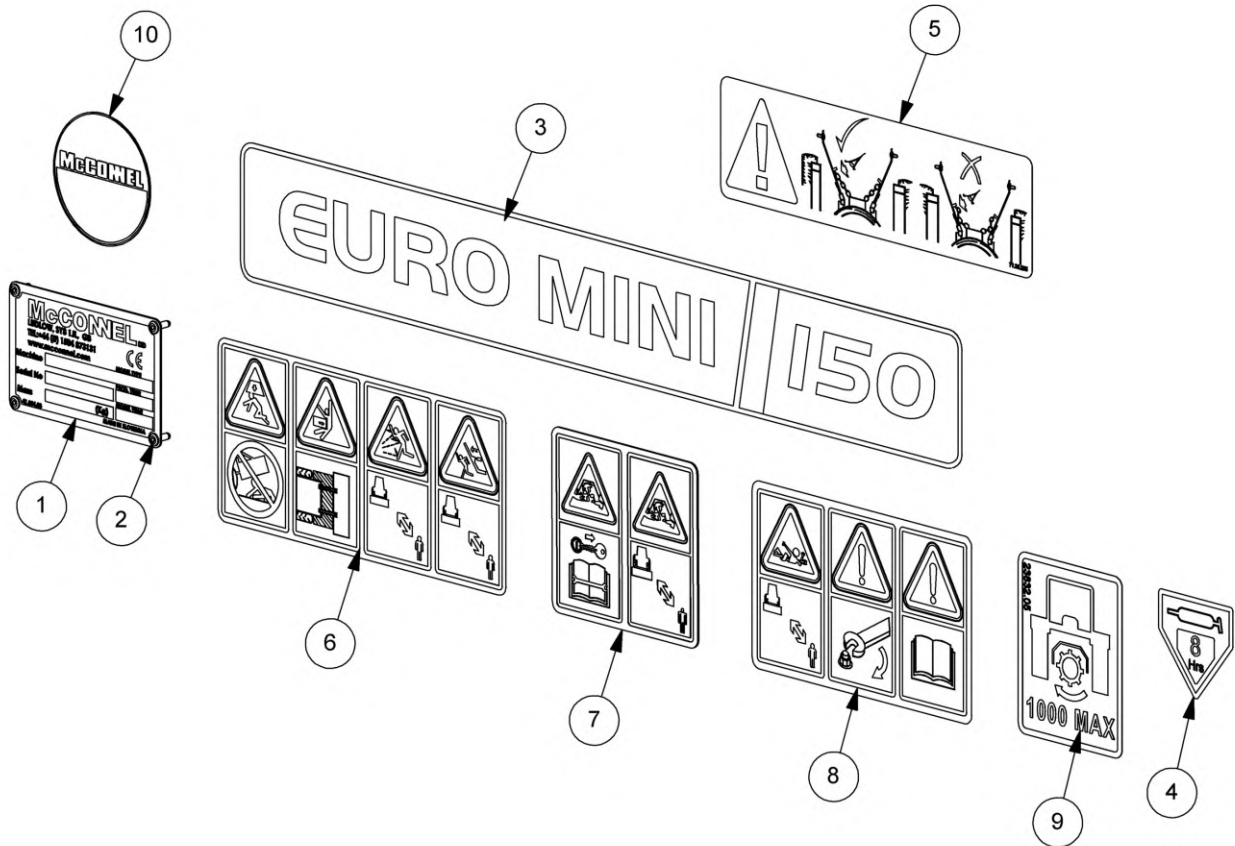

REF.	QTY.	PART No.	DESCRIPTION
		1062575	DECAL KIT - EURO-MINI 150
1	1	41.094.03	SERIAL NUMBER PLATE
2	4	7103230	POP RIVET
3	1	1291313	DECAL - EURO MINI 150
4	4	09.810.01	DECAL - GREASE 8 HRS
5	1	7135295	DECAL - TIGHTEN CHECK CHAINS
6	1	09.821.29	DECAL - COMBINED EURODECAL
7	1	09.821.31	DECAL - COMBINED EURODECAL
8	1	09.821.34	DECAL - COMBINED EURODECAL
9	1	23832.05	DECAL - 1000 MAX (CW)
10	1	1290742	DECAL - McCONNEL ROUNDEL