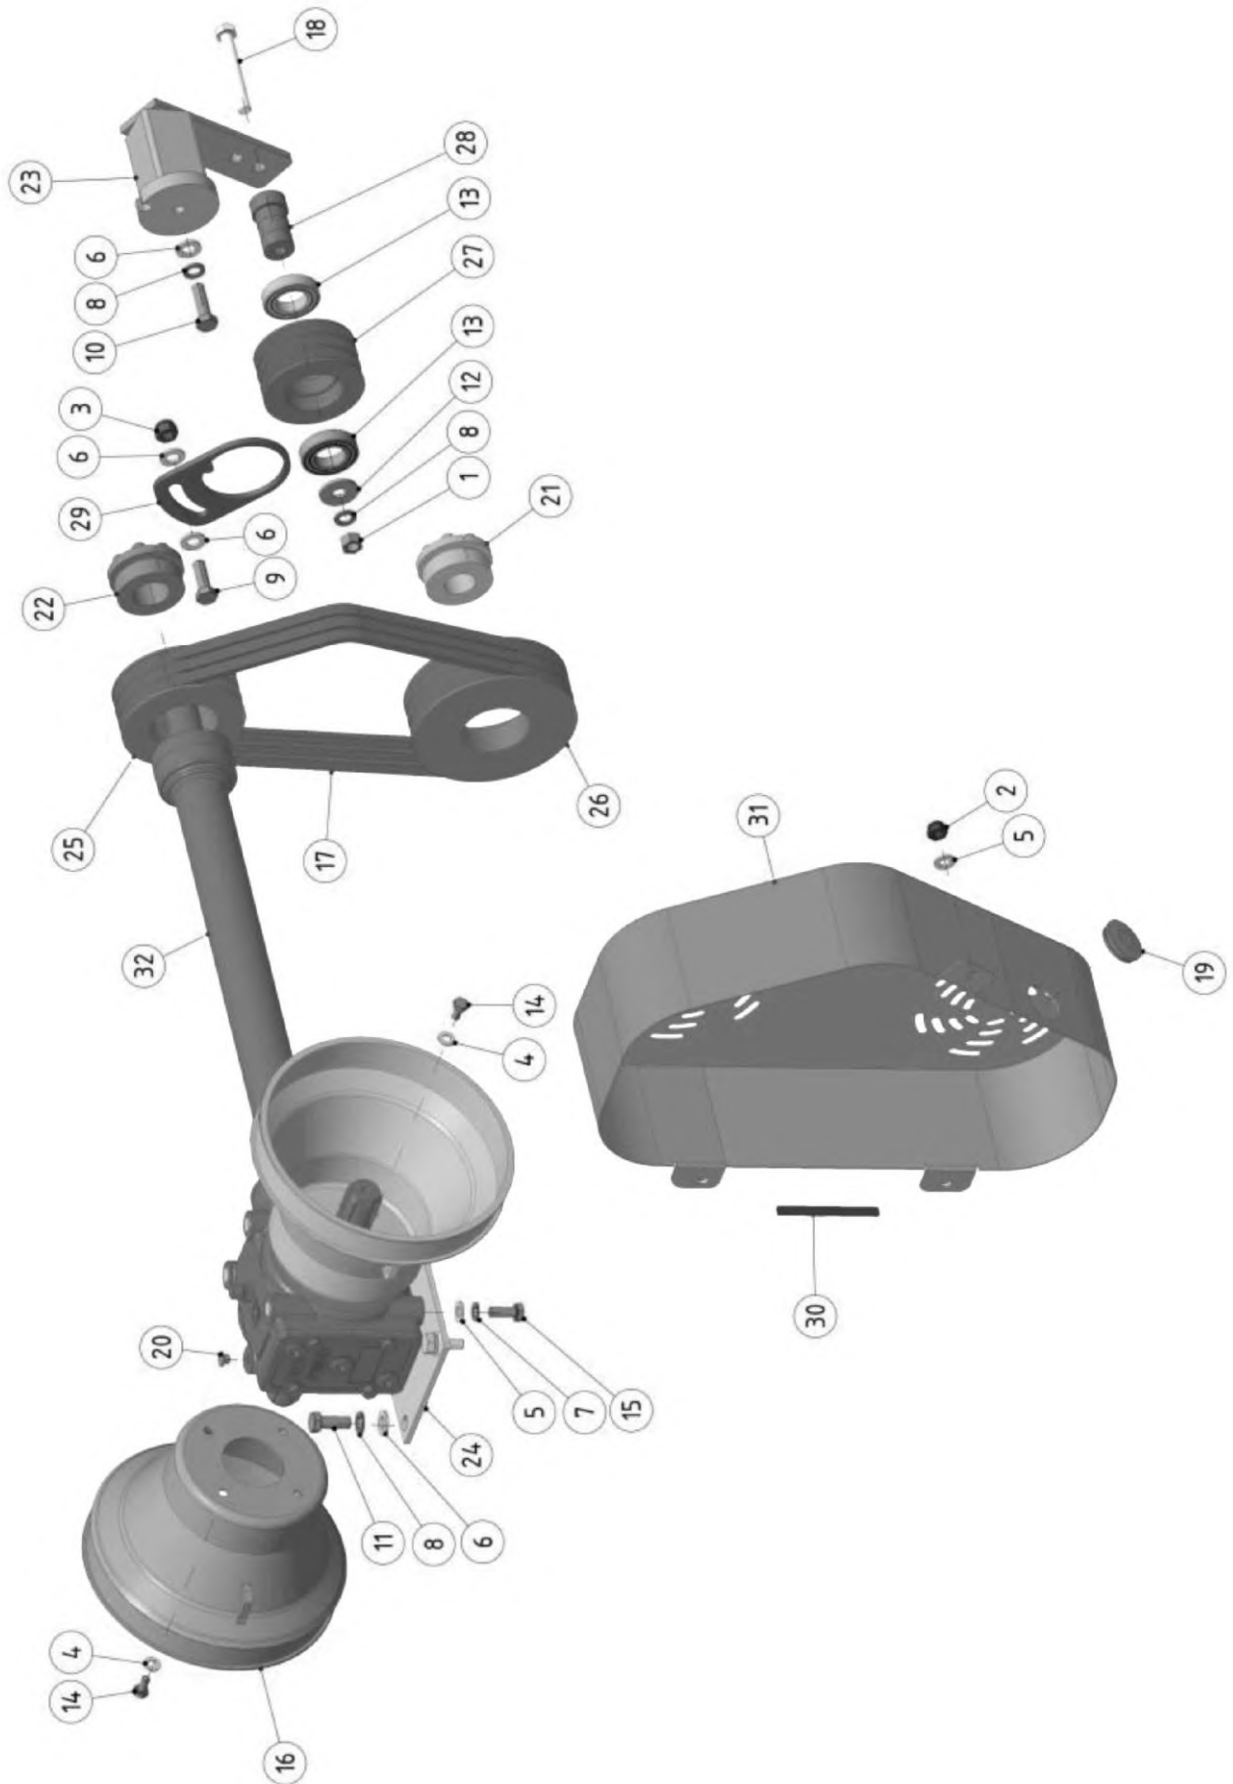

Module(s): 1062580

Module(s): 1062580

REF.	QTY.	PART No.	DESCRIPTION
		<b>1062580</b>	<b>LINKAGE ASSEMBLY - 150</b>
1	1	9113005	NUT
2	3	9163005	LOCK NUT
3	1	1061042	LOCK NUT
4	1	9163008	LOCK NUT
5	2	9100104	WASHER
6	2	9100105	WASHER
7	1	05.281.14	WASHER
8	2	0100106	WASHER
9	1	9100108	WASHER
10	2	9100204	SPRING WASHER
11	2	9313044	BOLT
12	2	9213135	BOLT
13	2	1062197	R-CLIP
14	3	1061097	LYNCH PIN
15	2	1062405	SLIDING TUBE
16	1	1061093	BOLT
17	2	1061169	PIVOT PIN
18	1	1061082	PIN
19	4	1062069	COPPER WASHER
20	3	1061607	WASHER
21	2	1062019	HOLLOW BOLT
22	1	1062600	HYDRAULIC RAM
23	1	9313084	BOLT
24	4	1061138	BUSHING SLEEVE
25	4	1061242	CIRCLIP
26	1	1061556	BOLT
27	1	1061559	CLAMP
28	1	1062423	TOP LINK BRACKET
29	1	1062438	PIN
30	1	1062267	DOCUMENT HOLDER
31	1	1062393	PTO HOOK
32	2	1062458	WASHER
33	1	1062604	PIN
34	1	1062602	LINKAGE FRAME - 150

Module(s): 1062581

Module(s): 1062581

REF.	QTY.	PART No.	DESCRIPTION
		<b>1062581</b>	<b>LINKAGE ASSEMBLY - 185</b>
1	1	9113005	NUT
2	3	9163005	LOCK NUT
3	1	1061042	LOCK NUT
4	1	9163008	LOCK NUT
5	2	9100104	WASHER
6	2	9100105	WASHER
7	1	05.281.14	WASHER
8	2	0100106	WASHER
9	1	9100108	WASHER
10	2	9100204	SPRING WASHER
11	2	9313044	BOLT
12	2	9213135	BOLT
13	2	1062197	R-CLIP
14	3	1061097	LYNCH PIN
15	2	1061179	SLIDING TUBE
16	1	1061093	BOLT
17	2	1061169	PIVOT PIN
18	1	1061082	PIN
19	4	1062069	COPPER WASHER
20	3	1061607	WASHER
21	2	1062019	HOLLOW BOLT
22	1	1062601	HYDRAULIC RAM
23	1	9313084	BOLT
24	4	1061138	BUSHING SLEEVE
25	4	1061242	CIRCLIP
26	1	1061556	BOLT
27	1	1061559	CLAMP
28	1	1062423	TOP LINK BRACKET
29	1	1062438	PIN
30	1	1062267	DOCUMENT HOLDER
31	1	1062393	PTO HOOK
32	2	1062458	WASHER
33	1	1062604	PIN
34	1	1062603	LINKAGE FRAME - 185