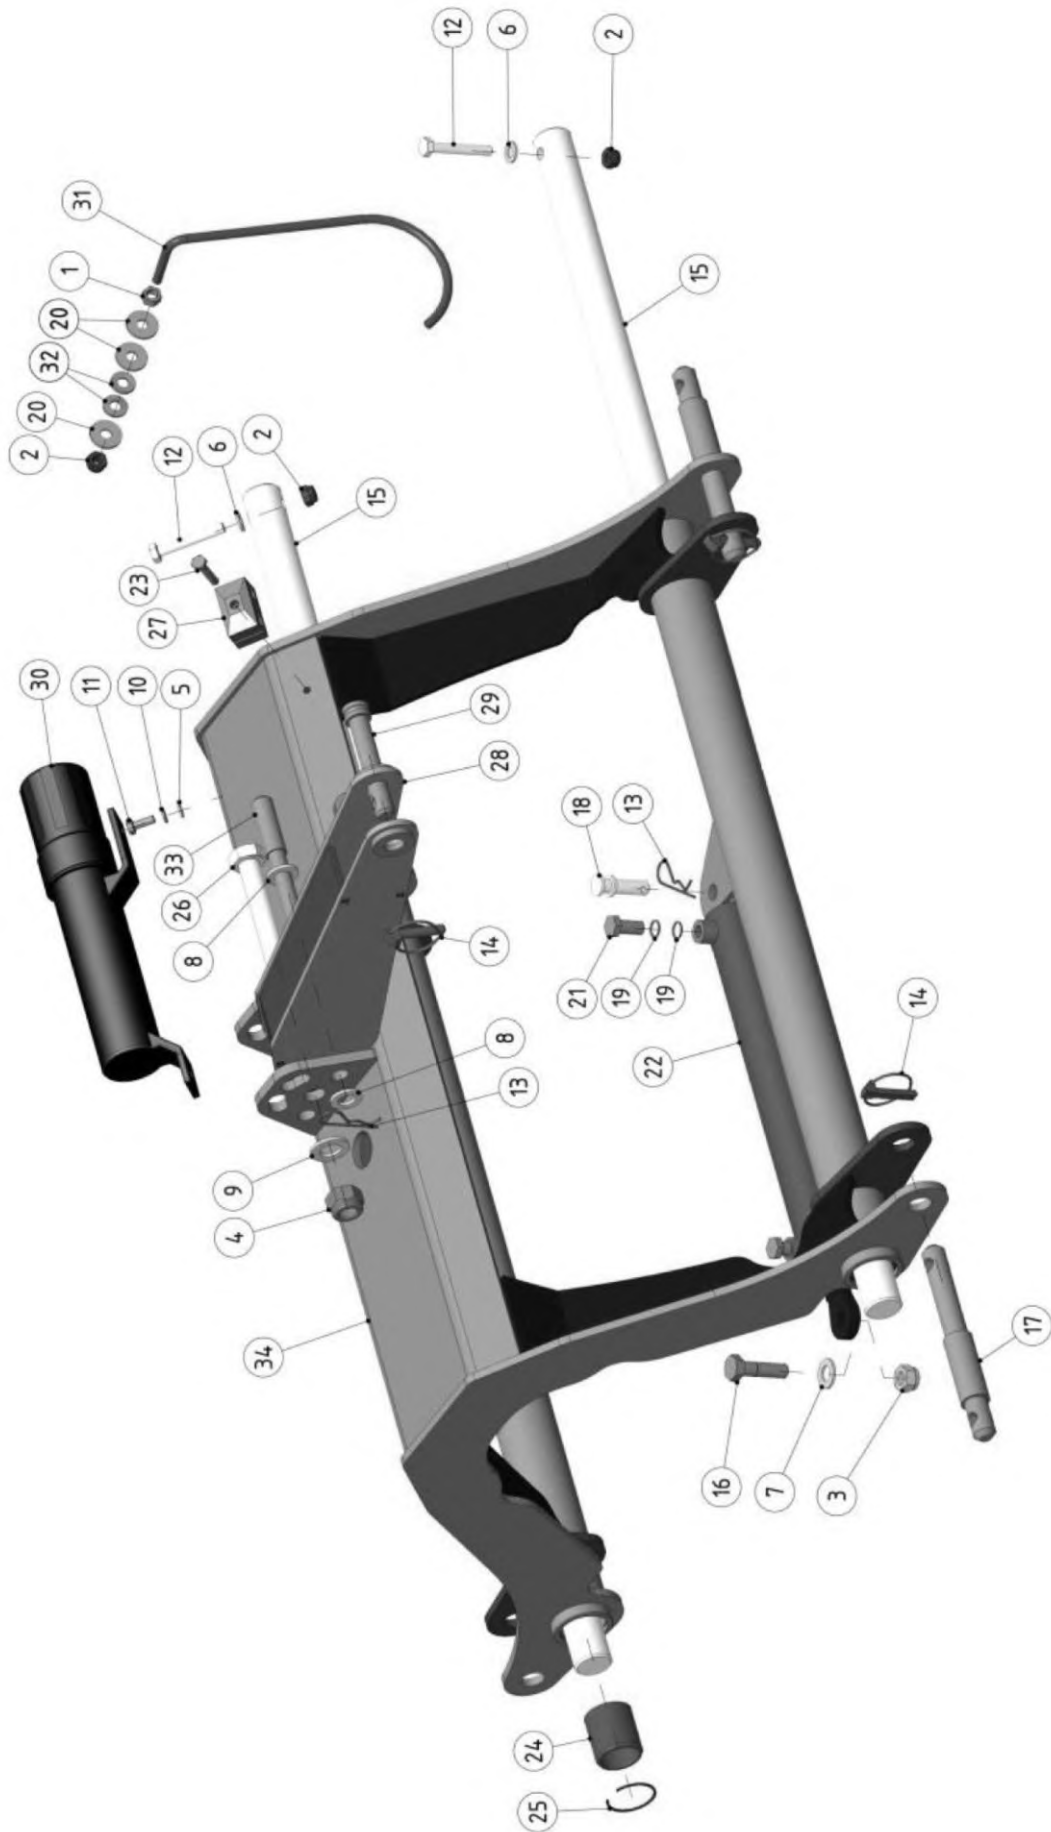

## Parts Manual

Module(s): 1062578

REF.	QTY.	PART No.	DESCRIPTION
		<b>1062578</b>	<b>FRAME ASSEMBLY - 150 LH</b>
1	4	9113005	NUT
2	2	9113006	NUT
3	1	9163004	LOCKNUT
4	6	9163005	LOCKNUT
5	2	9163006	LOCKNUT
6	1	9100104	WASHER
7	10	9100105	WASHER
8	4	9100106	WASHER
9	4	9100205	SPRING WASHER
10	2	9100206	SPRING WASHER
11	1	9313054	BOLT
12	4	9313065	BOLT
13	6	9313075	BOLT
14	2	9313076	BOLT
15	2	9213066	BOLT
16	1	1062591	FRAME - 150
17	1	1062593	FLANGE
18	1	1061600	FLAP BAR - 150
19	1	1061618	RUBBER BAR - 150
20	1	1061616	RUBBER GUARD - 150
21	1	1062428	SKID - LEFT
22	1	1062429	SKID - RIGHT
23	1	1062433	BEARING GUARD
24	1	1062446	PROTECTION SUPPORT - 150
25	9	1061010	FLAP 140
26	1	1061011	FLAP 150

Module(s): 1062580

Module(s): 1062580

REF.	QTY.	PART No.	DESCRIPTION
		<b>1062580</b>	<b>LINKAGE ASSEMBLY - 150</b>
1	1	9113005	NUT
2	3	9163005	LOCK NUT
3	1	1061042	LOCK NUT
4	1	9163008	LOCK NUT
5	2	9100104	WASHER
6	2	9100105	WASHER
7	1	05.281.14	WASHER
8	2	0100106	WASHER
9	1	9100108	WASHER
10	2	9100204	SPRING WASHER
11	2	9313044	BOLT
12	2	9213135	BOLT
13	2	1062197	R-CLIP
14	3	1061097	LYNCH PIN
15	2	1062405	SLIDING TUBE
16	1	1061093	BOLT
17	2	1061169	PIVOT PIN
18	1	1061082	PIN
19	4	1062069	COPPER WASHER
20	3	1061607	WASHER
21	2	1062019	HOLLOW BOLT
22	1	1062600	HYDRAULIC RAM
23	1	9313084	BOLT
24	4	1061138	BUSHING SLEEVE
25	4	1061242	CIRCLIP
26	1	1061556	BOLT
27	1	1061559	CLAMP
28	1	1062423	TOP LINK BRACKET
29	1	1062438	PIN
30	1	1062267	DOCUMENT HOLDER
31	1	1062393	PTO HOOK
32	2	1062458	WASHER
33	1	1062604	PIN
34	1	1062602	LINKAGE FRAME - 150