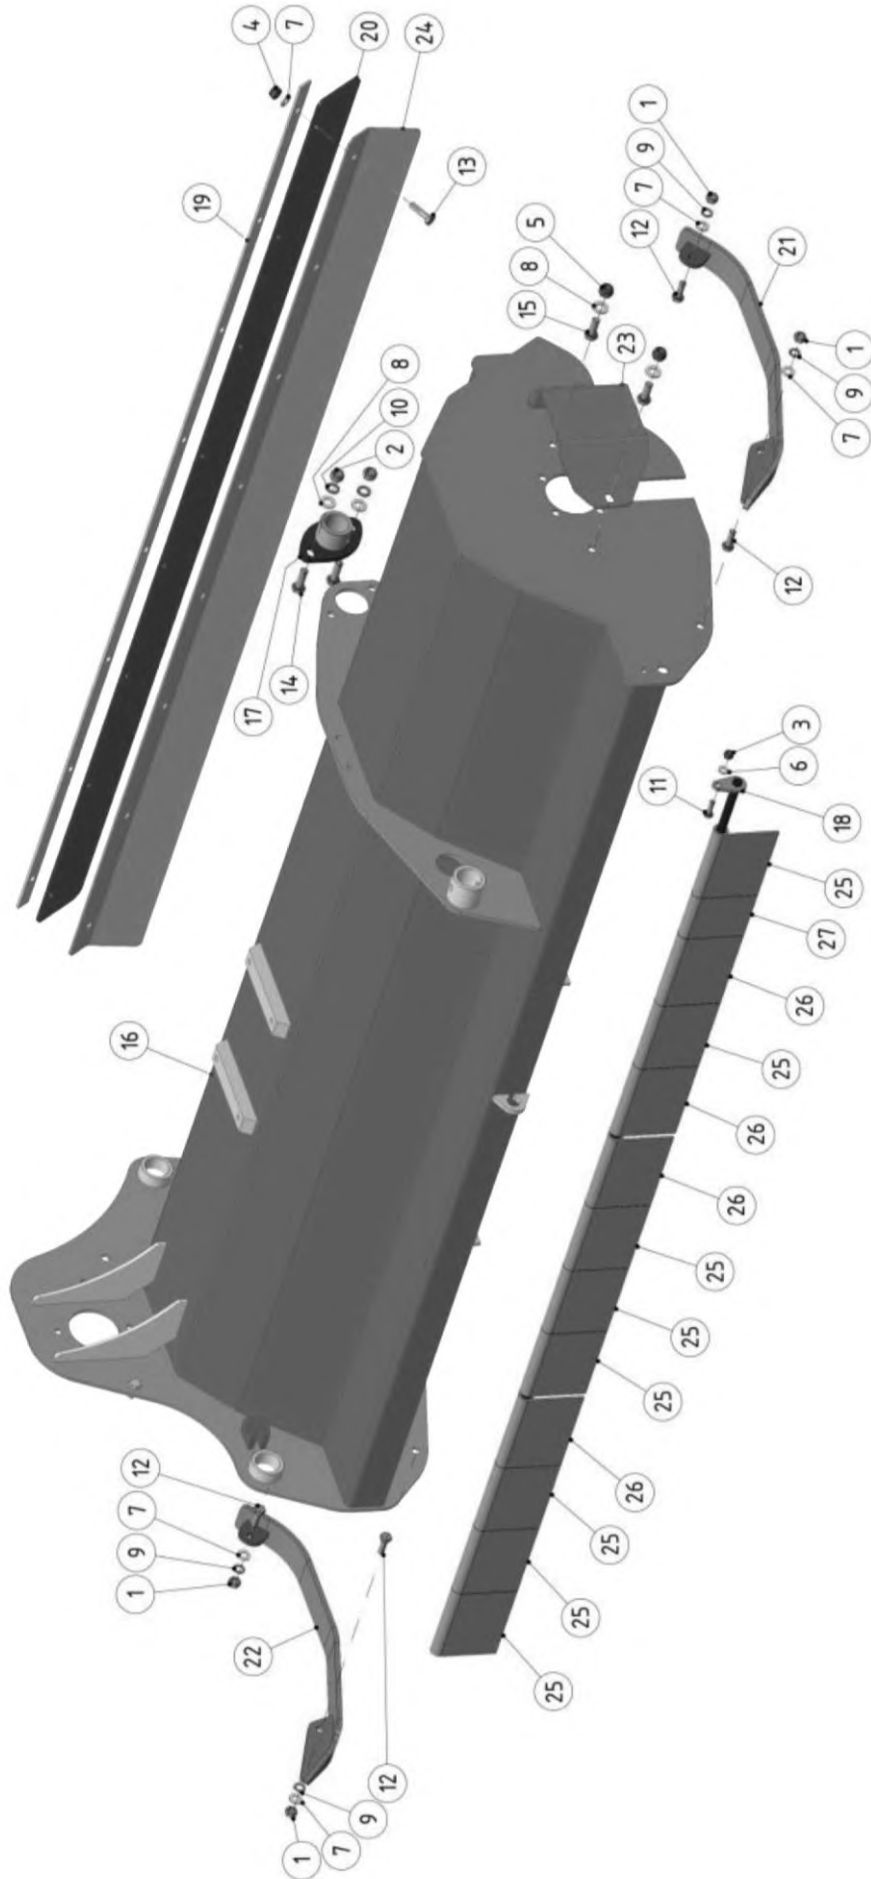

## Parts Manual

Module(s): 1062578

REF.	QTY.	PART No.	DESCRIPTION
		<b>1062578</b>	<b>FRAME ASSEMBLY - 150 LH</b>
1	4	9113005	NUT
2	2	9113006	NUT
3	1	9163004	LOCKNUT
4	6	9163005	LOCKNUT
5	2	9163006	LOCKNUT
6	1	9100104	WASHER
7	10	9100105	WASHER
8	4	9100106	WASHER
9	4	9100205	SPRING WASHER
10	2	9100206	SPRING WASHER
11	1	9313054	BOLT
12	4	9313065	BOLT
13	6	9313075	BOLT
14	2	9313076	BOLT
15	2	9213066	BOLT
16	1	1062591	FRAME - 150
17	1	1062593	FLANGE
18	1	1061600	FLAP BAR - 150
19	1	1061618	RUBBER BAR - 150
20	1	1061616	RUBBER GUARD - 150
21	1	1062428	SKID - LEFT
22	1	1062429	SKID - RIGHT
23	1	1062433	BEARING GUARD
24	1	1062446	PROTECTION SUPPORT - 150
25	9	1061010	FLAP 140
26	1	1061011	FLAP 150

Module(s): 1062579

Module(s): 1062579

REF.	QTY.	PART No.	DESCRIPTION
		<b>1062579</b>	<b>FRAME ASSEMBLY - 185 LH</b>
1	4	9113005	NUT
2	2	9113006	NUT
3	1	9163004	LOCKNUT
4	8	9163005	LOCKNUT
5	2	9163006	LOCKNUT
6	1	9100104	WASHER
7	12	9100105	WASHER
8	4	9100106	WASHER
9	4	9100205	SPRING WASHER
10	2	9100206	SPRING WASHER
11	1	9313054	BOLT
12	4	9313065	BOLT
13	8	9313075	BOLT
14	2	9313076	BOLT
15	2	9213066	BOLT
16	1	1062592	FRAME - 185
17	1	1062593	FLANGE
18	1	1062430	FLAP BAR - 185
19	1	1062432	RUBBER BAR - 185
20	1	1062431	RUBBER GUARD - 185
21	1	1062428	SKID - LEFT
22	1	1062429	SKID - RIGHT
23	1	1062433	BEARING GUARD
24	1	1062447	PROTECTION SUPPORT - 185
25	8	1061010	FLAP 140
26	4	1061011	FLAP 150
27	1	1062403	FLAP 90