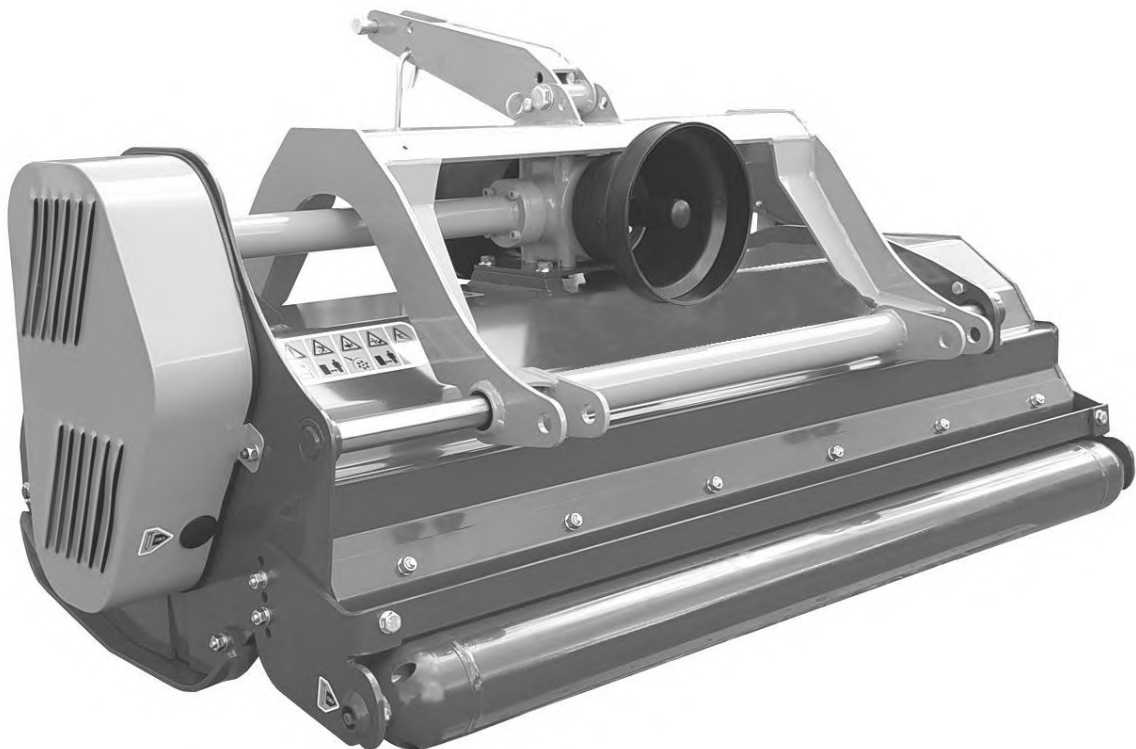

# MAGNUM

## Parts Manual

Module(s): 1062578

REF.	QTY.	PART No.	DESCRIPTION
		<b>1062578</b>	<b>FRAME ASSEMBLY - 150 LH</b>
1	4	9113005	NUT
2	2	9113006	NUT
3	1	9163004	LOCKNUT
4	6	9163005	LOCKNUT
5	2	9163006	LOCKNUT
6	1	9100104	WASHER
7	10	9100105	WASHER
8	4	9100106	WASHER
9	4	9100205	SPRING WASHER
10	2	9100206	SPRING WASHER
11	1	9313054	BOLT
12	4	9313065	BOLT
13	6	9313075	BOLT
14	2	9313076	BOLT
15	2	9213066	BOLT
16	1	1062591	FRAME - 150
17	1	1062593	FLANGE
18	1	1061600	FLAP BAR - 150
19	1	1061618	RUBBER BAR - 150
20	1	1061616	RUBBER GUARD - 150
21	1	1062428	SKID - LEFT
22	1	1062429	SKID - RIGHT
23	1	1062433	BEARING GUARD
24	1	1062446	PROTECTION SUPPORT - 150
25	9	1061010	FLAP 140
26	1	1061011	FLAP 150