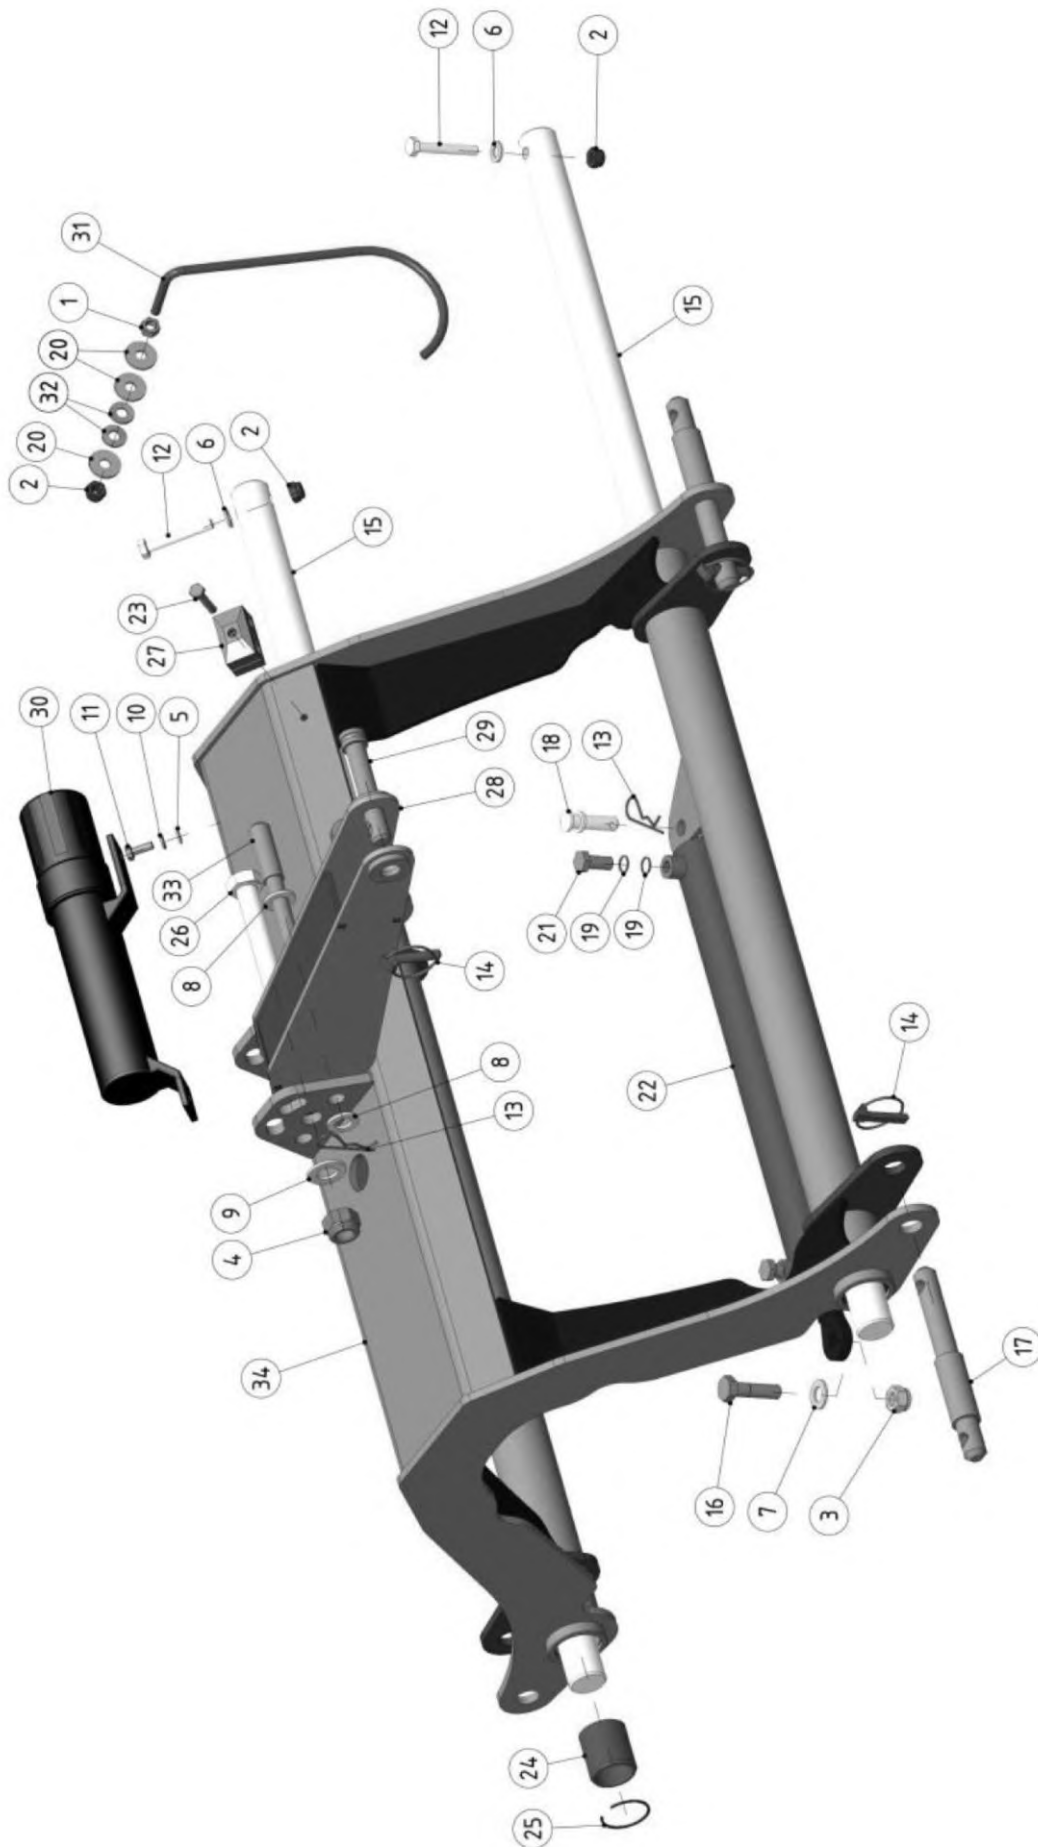

Module(s): 1062581

Module(s): 1062581

REF.	QTY.	PART No.	DESCRIPTION
		1062581	LINKAGE ASSEMBLY - 185
1	1	9113005	NUT
2	3	9163005	LOCK NUT
3	1	1061042	LOCK NUT
4	1	9163008	LOCK NUT
5	2	9100104	WASHER
6	2	9100105	WASHER
7	1	05.281.14	WASHER
8	2	0100106	WASHER
9	1	9100108	WASHER
10	2	9100204	SPRING WASHER
11	2	9313044	BOLT
12	2	9213135	BOLT
13	2	1062197	R-CLIP
14	3	1061097	LYNCH PIN
15	2	1061179	SLIDING TUBE
16	1	1061093	BOLT
17	2	1061169	PIVOT PIN
18	1	1061082	PIN
19	4	1062069	COPPER WASHER
20	3	1061607	WASHER
21	2	1062019	HOLLOW BOLT
22	1	1062601	HYDRAULIC RAM
23	1	9313084	BOLT
24	4	1061138	BUSHING SLEEVE
25	4	1061242	CIRCLIP
26	1	1061556	BOLT
27	1	1061559	CLAMP
28	1	1062423	TOP LINK BRACKET
29	1	1062438	PIN
30	1	1062267	DOCUMENT HOLDER
31	1	1062393	PTO HOOK
32	2	1062458	WASHER
33	1	1062604	PIN
34	1	1062603	LINKAGE FRAME - 185