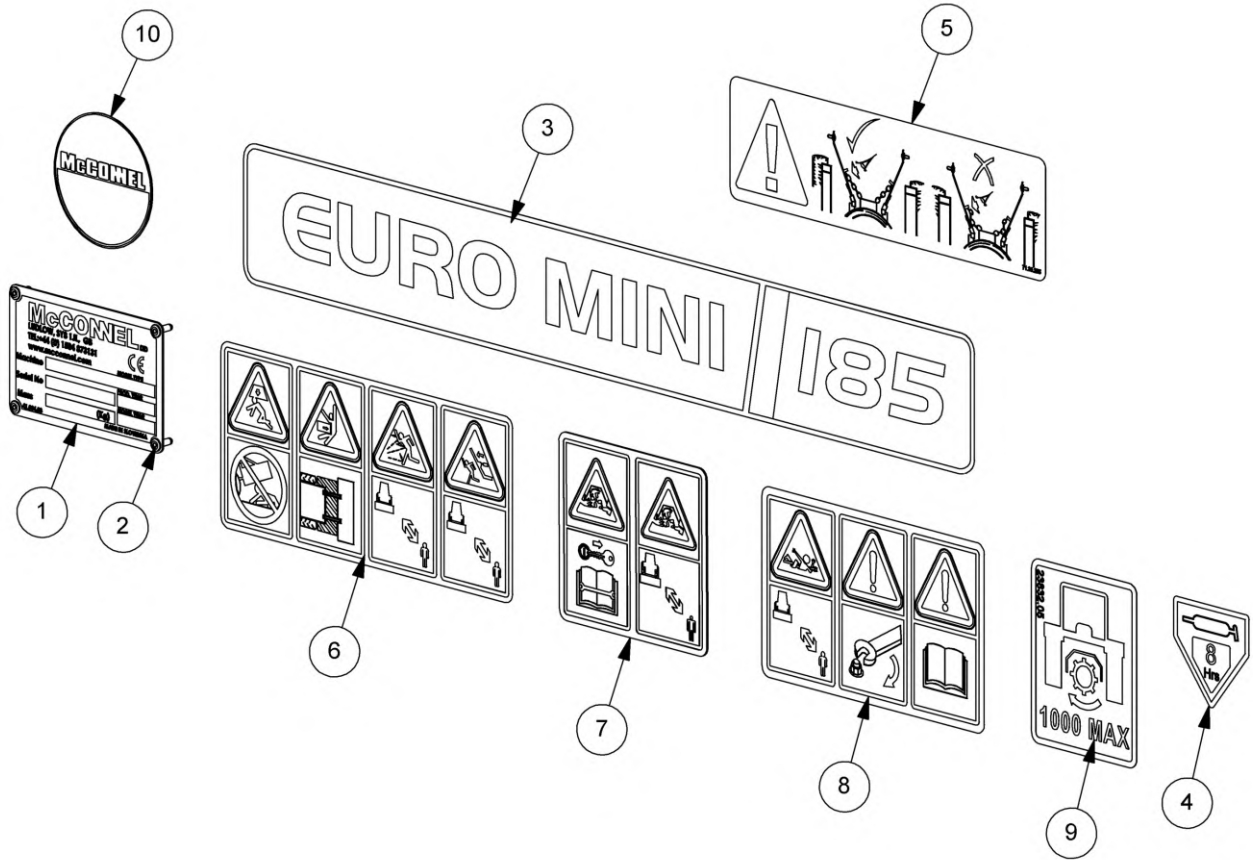

REF.	QTY.	PART No.	DESCRIPTION
		1062576	DECAL KIT - EURO-MINI 185
1	1	41.094.03	SERIAL NUMBER PLATE
2	4	7103230	POP RIVET
3	1	1291312	DECAL - EURO MINI 185
4	4	09.810.01	DECAL - GREASE 8 HRS
5	1	7135295	DECAL - TIGHTEN CHECK CHAINS
6	1	09.821.29	DECAL - COMBINED EURODECAL
7	1	09.821.31	DECAL - COMBINED EURODECAL
8	1	09.821.34	DECAL - COMBINED EURODECAL
9	1	23832.05	DECAL - 1000 MAX (CW)
10	1	1290742	DECAL - McCONNEL ROUNDEL