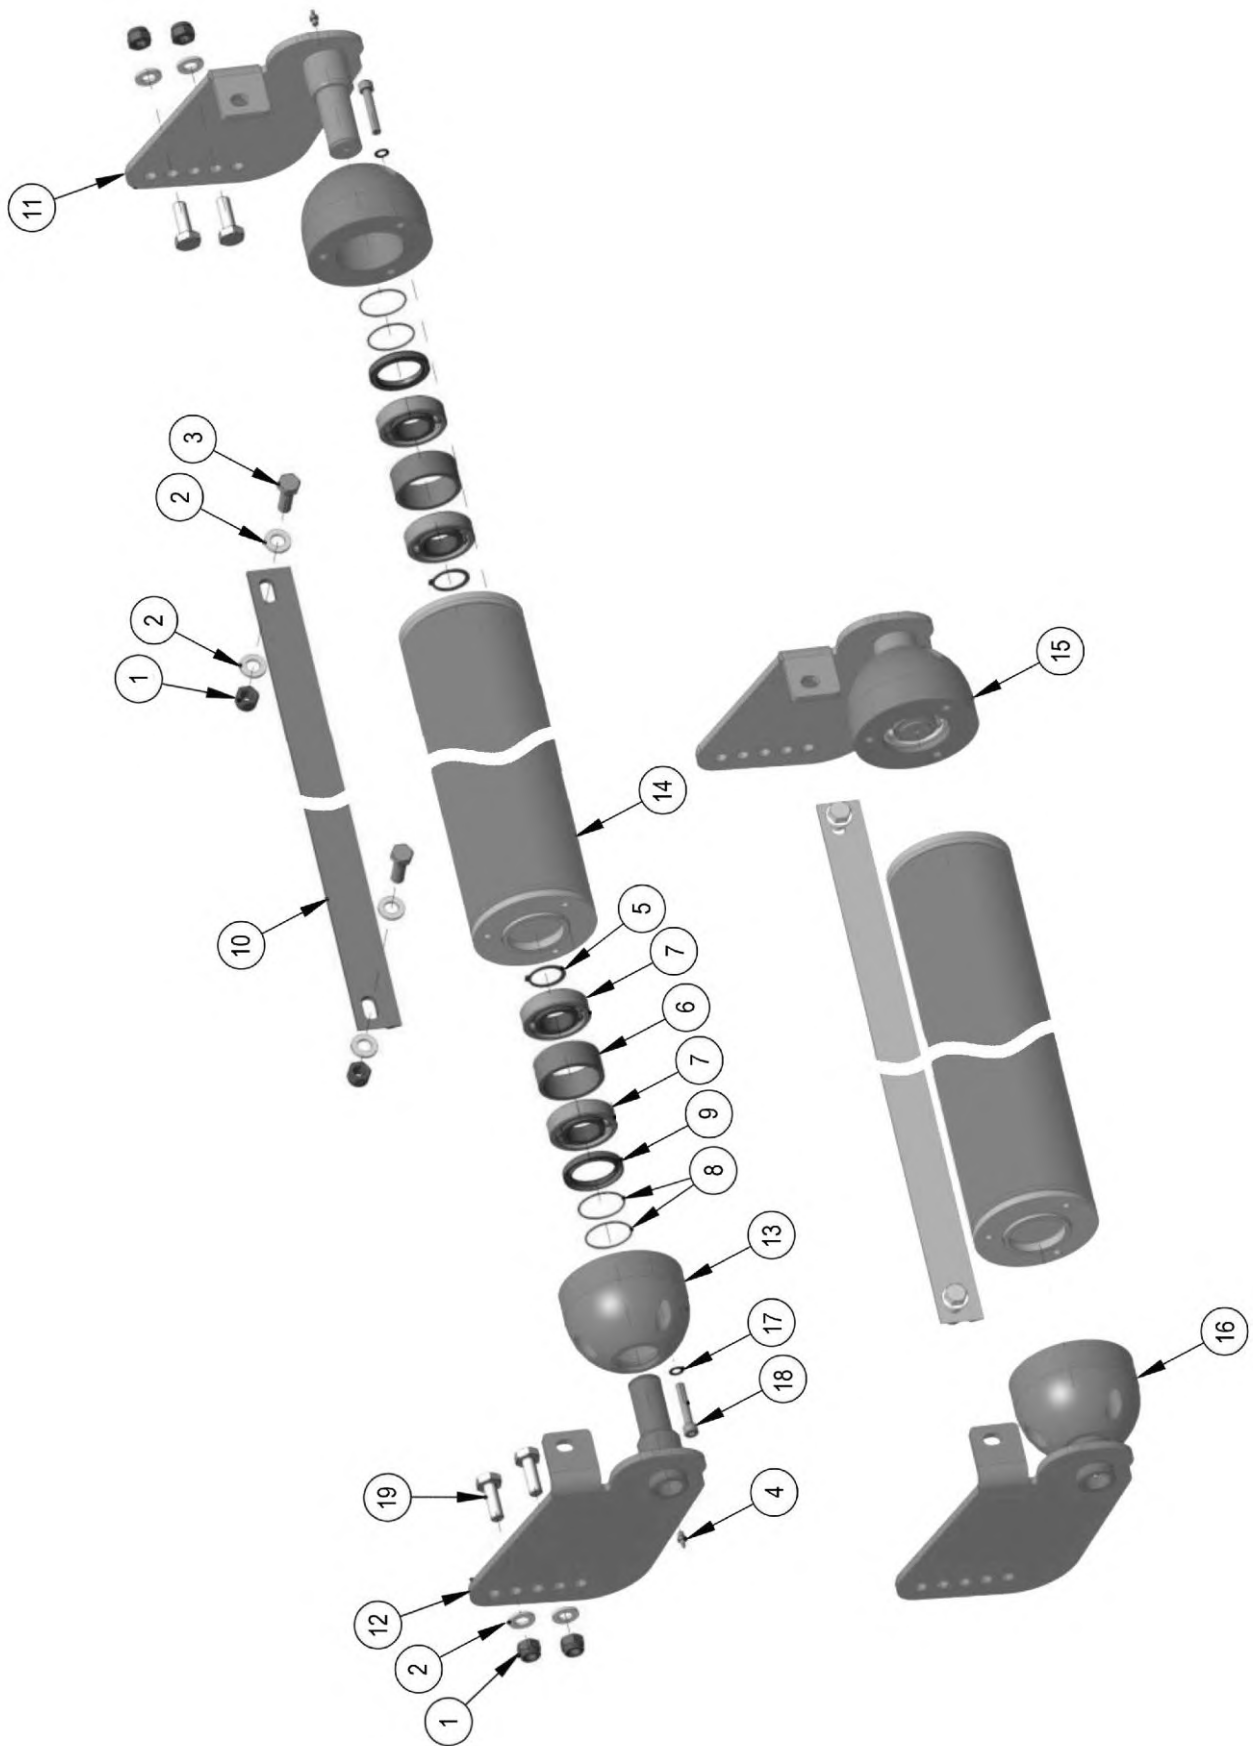

Module(s): 1062583

REF.	QTY.	PART No.	DESCRIPTION
		<b>1062583</b>	<b>DRIVE ASSEMBLY - 185</b>
1	1	9113006	NUT
2	3	9163005	LOCK NUT
3	1	9163006	LOCK NUT
4	8	9100104	WASHER
5	7	9100105	WASHER
6	7	9100106	WASHER
7	4	9100205	SPRING WASHER
8	6	9100206	SPRING WASHER
9	1	9313076	BOLT
10	1	9313086	BOLT
11	4	9213066	BOLT
12	1	1062010	WASHER
13	2	1061336	BEARING
14	8	1061531	BOLT
15	4	9313055	BOLT
16	2	1061484	PTO SHAFT SHIELD
17	4	1061609	BELT
18	1	9213186	BOLT
19	1	1062046	CAP
20	4	1062596	CAP
21	1	1062408	TAPERLOCK
22	1	1062409	TAPERLOCK
23	1	1062415	BELT TENSIONER
24	1	1062426	GEARBOX PLATE
25	1	1062411	PULLEY (4 GROOVE)
26	1	1062413	PULLEY (4 GROOVE)
27	1	1062435	STRAIN PULLEY (4 GROOVE)
28	1	1062437	PULLEY BOSS
29	1	1062440	FLANGE
30	1	1062461	RUBBER STRIP
31	1	1062594	BELT SHIELD
32	1	1062595	GEARBOX

**Y-Flail Option (per station)**

- 1. 1061034 Y-FLAIL x2
- 2. 1062303 BOLT x1
- 3. 1061416 SLEEVE x1
- 4. 1061036 SPACER x4
- 5. 1062304 NUT x1

Module(s): 1062586

REF.	QTY.	PART No.	DESCRIPTION
		<b>1062586</b>	<b>ROTOR ASSEMBLY - 185</b>
1	8	9100205	SPRING WASHER
2	8	9313095	BOLT
3	2	1061554	GREASE NIPPLE
4	26	1061033	HAMMER FLAIL
5	1	1061558	GREASE NIPPLE EXTENSION
6	2	1062414	BEARING WITH CASING
7	2	1062422	ROTOR BRACKET
8	26	1062303	BOLT
9	26	1062304	NUT
10	1	1062599	ROTOR - 185

Module(s): 1062588

REF.	QTY.	PART No.	DESCRIPTION
		<b>1062588</b>	<b>REAR ROLLER ASSEMBLY - 150</b>
1	6	9163006	LOCK NUT
2	8	9100106	WASHER
3	2	9313076	BOLT
4	2	1061554	GREASE NIPPLE
5	2	1061481	CIRCLIP
6	2	1062272	SPACER
7	4	1062273	BEARING
8	4	1062274	GASKET RING
9	2	1062275	SEAL
10	1	1062443	SCRAPER - 150
11	1	1062448	ROLLER BRACKET - R
12	1	1062449	ROLLER BRACKET - L
13	2	1062450	END CAP
14	1	1062452	REAR ROLLER - 150
15	1	1062456	R/BACKET & END CAP ASSY - R
16	1	1062455	R/BACKET & END CAP ASSY - L
17	6	1062457	WASHER
18	6	1062605	BOLT
19	4	1062606	BOLT