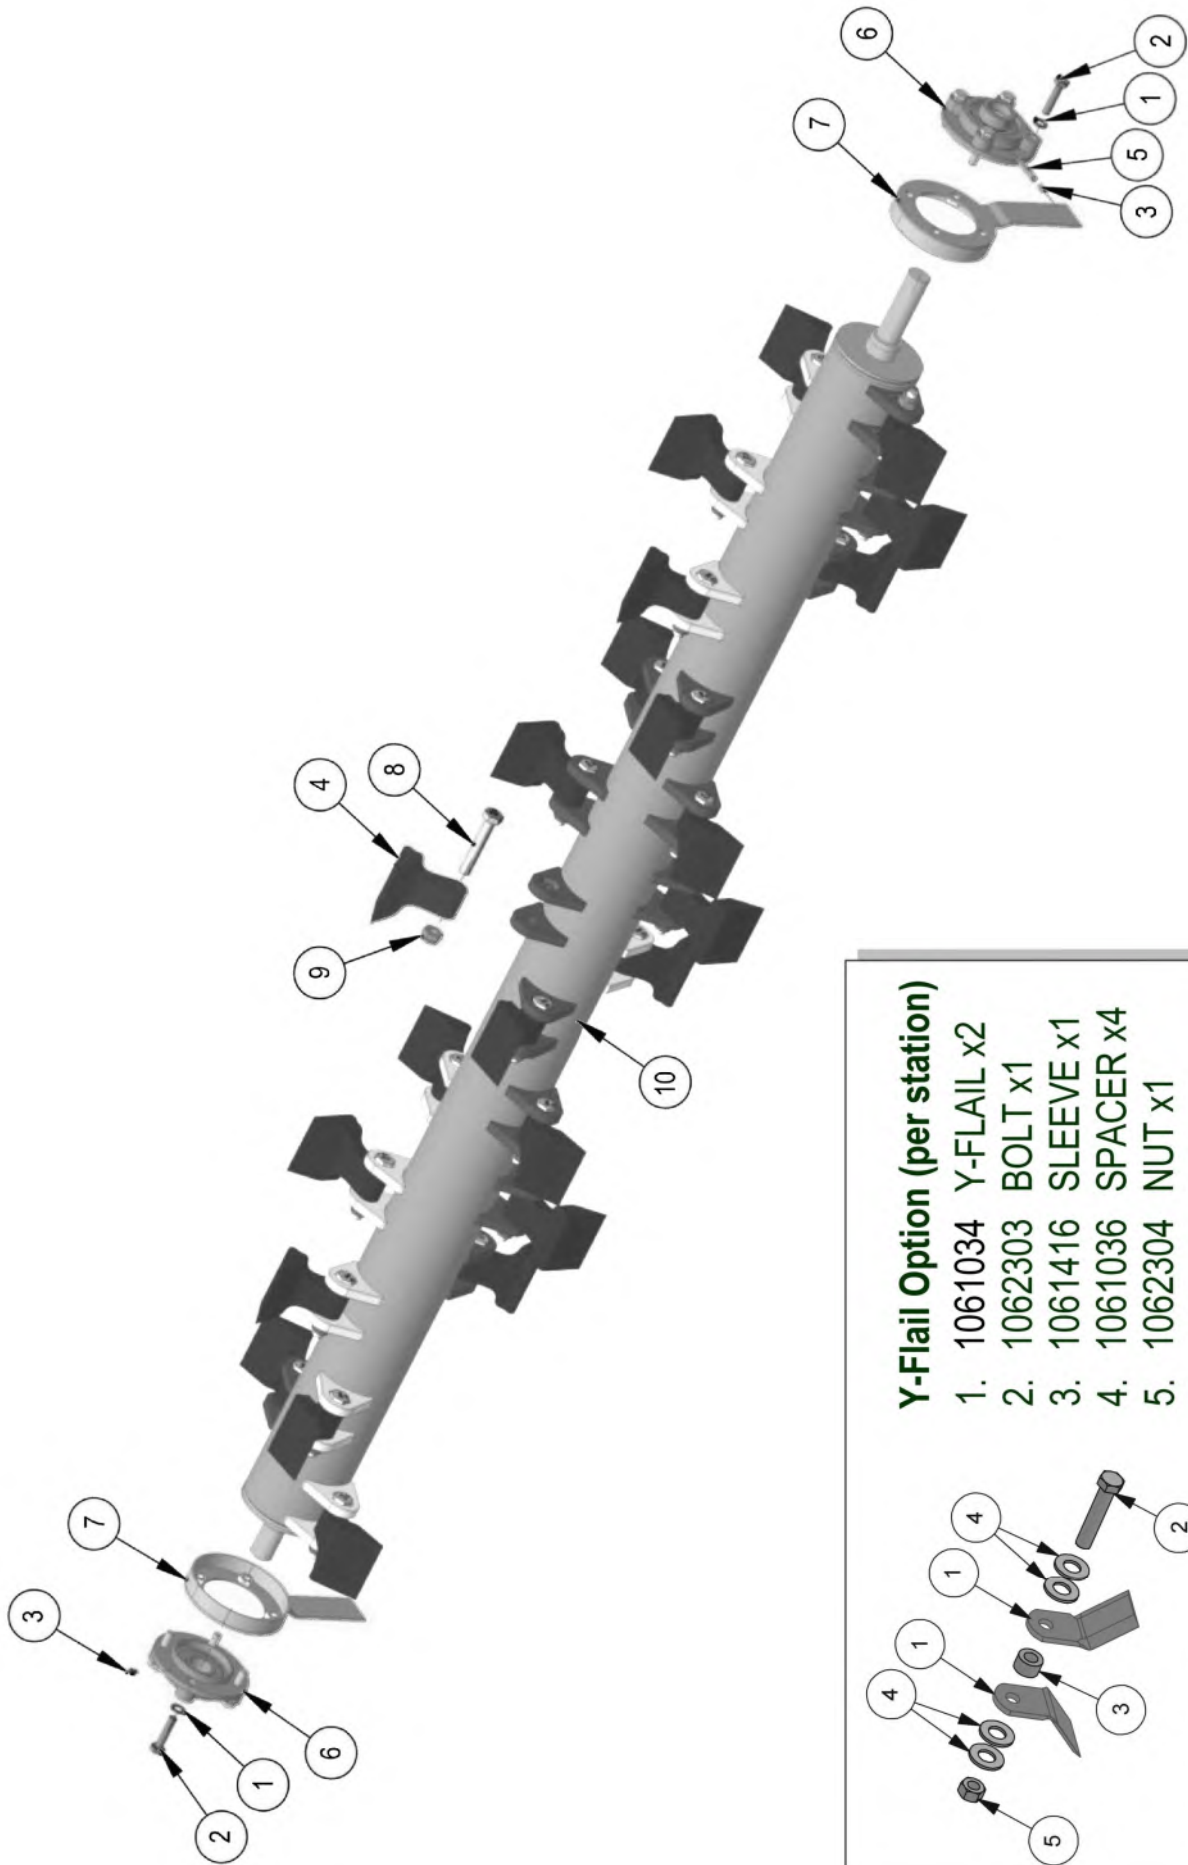

Y-Flail Option (per station)

1. 1061034 Y-FLAIL x2
2. 1062303 BOLT x1
3. 1061416 SLEEVE x1
4. 1061036 SPACER x4
5. 1062304 NUT x1

Module(s): 1062586

REF.	QTY.	PART No.	DESCRIPTION
		1062586	ROTOR ASSEMBLY - 185
1	8	9100205	SPRING WASHER
2	8	9313095	BOLT
3	2	1061554	GREASE NIPPLE
4	26	1061033	HAMMER FLAIL
5	1	1061558	GREASE NIPPLE EXTENSION
6	2	1062414	BEARING WITH CASING
7	2	1062422	ROTOR BRACKET
8	26	1062303	BOLT
9	26	1062304	NUT
10	1	1062599	ROTOR - 185