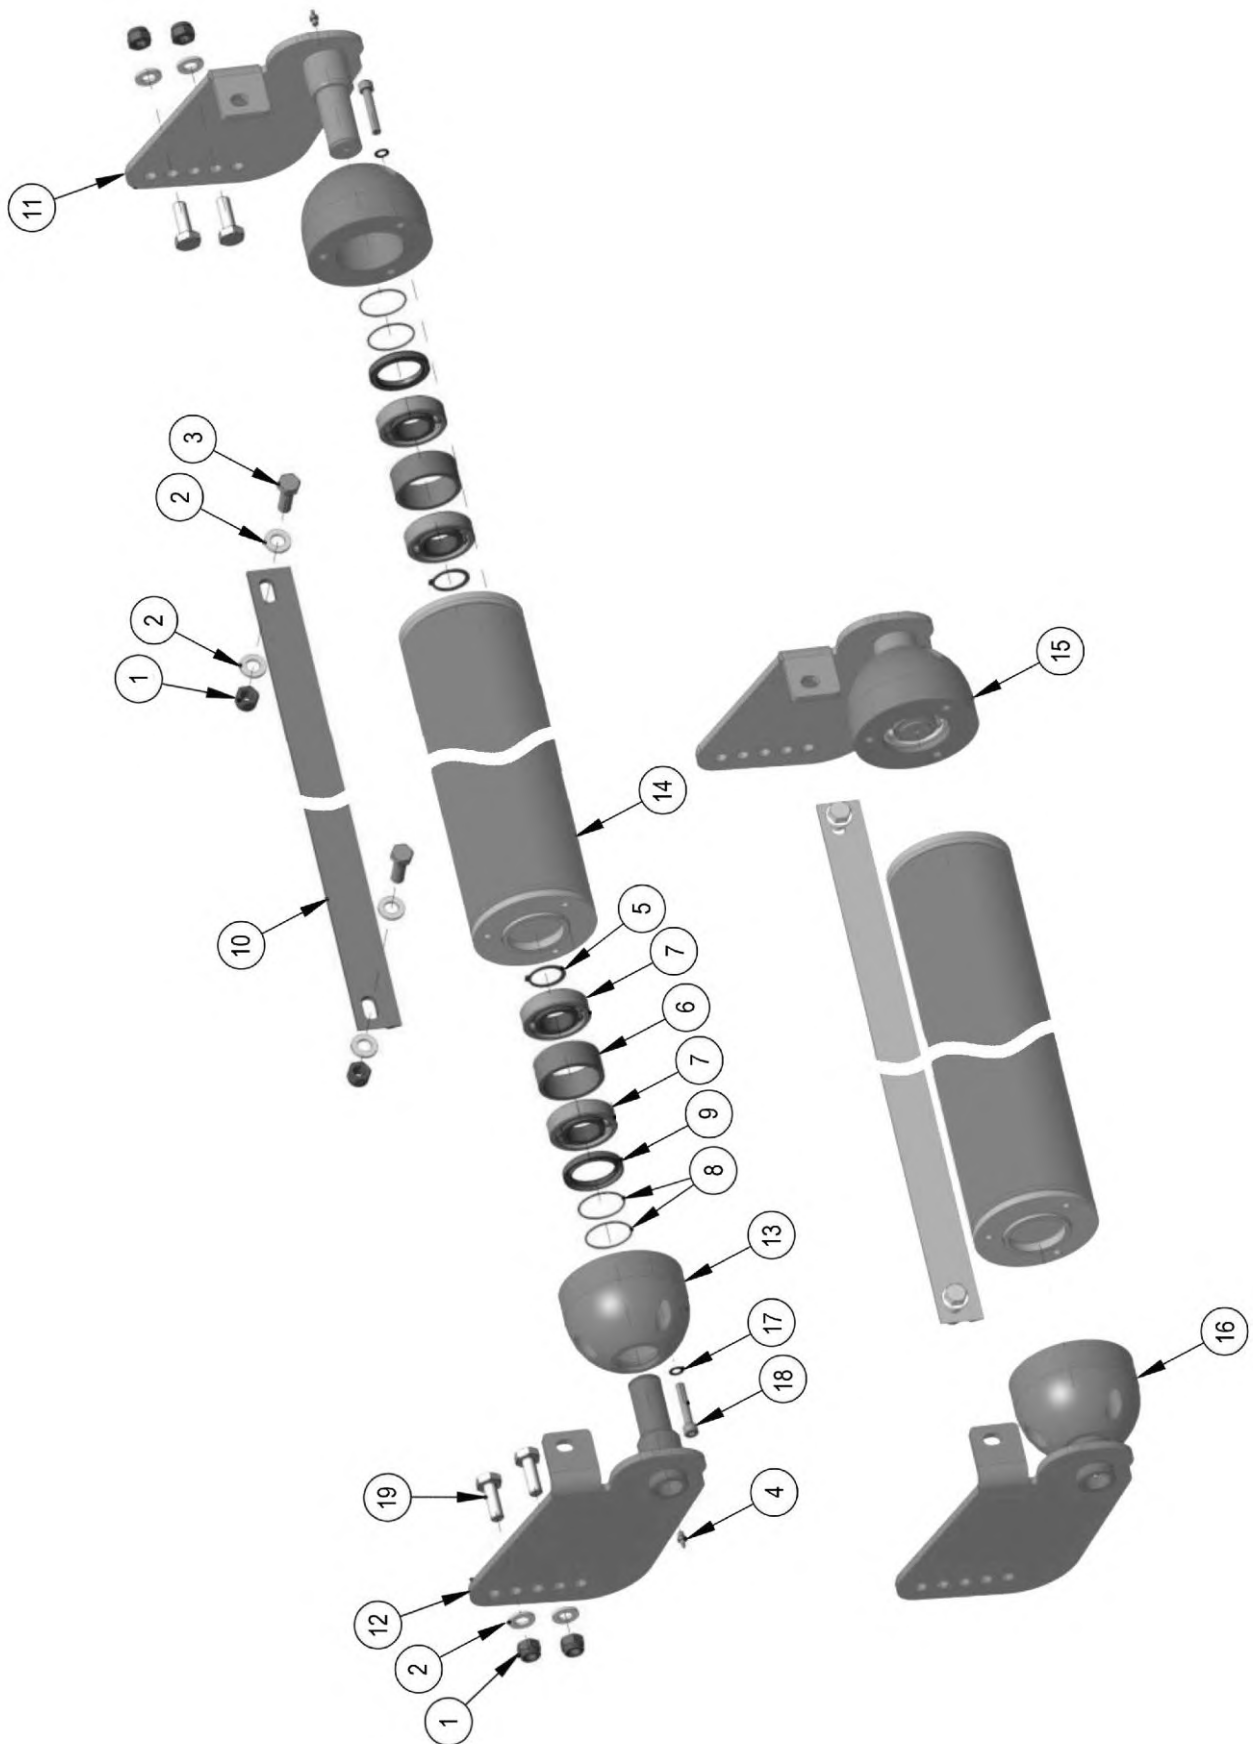

Module(s): 1062583

REF.	QTY.	PART No.	DESCRIPTION
		<b>1062583</b>	<b>DRIVE ASSEMBLY - 185</b>
1	1	9113006	NUT
2	3	9163005	LOCK NUT
3	1	9163006	LOCK NUT
4	8	9100104	WASHER
5	7	9100105	WASHER
6	7	9100106	WASHER
7	4	9100205	SPRING WASHER
8	6	9100206	SPRING WASHER
9	1	9313076	BOLT
10	1	9313086	BOLT
11	4	9213066	BOLT
12	1	1062010	WASHER
13	2	1061336	BEARING
14	8	1061531	BOLT
15	4	9313055	BOLT
16	2	1061484	PTO SHAFT SHIELD
17	4	1061609	BELT
18	1	9213186	BOLT
19	1	1062046	CAP
20	4	1062596	CAP
21	1	1062408	TAPERLOCK
22	1	1062409	TAPERLOCK
23	1	1062415	BELT TENSIONER
24	1	1062426	GEARBOX PLATE
25	1	1062411	PULLEY (4 GROOVE)
26	1	1062413	PULLEY (4 GROOVE)
27	1	1062435	STRAIN PULLEY (4 GROOVE)
28	1	1062437	PULLEY BOSS
29	1	1062440	FLANGE
30	1	1062461	RUBBER STRIP
31	1	1062594	BELT SHIELD
32	1	1062595	GEARBOX

**Y-Flail Option (per station)**

- 1. 1061034 Y-FLAIL x2
- 2. 1062303 BOLT x1
- 3. 1061416 SLEEVE x1
- 4. 1061036 SPACER x4
- 5. 1062304 NUT x1

Module(s): 1062586

REF.	QTY.	PART No.	DESCRIPTION
		<b>1062586</b>	<b>ROTOR ASSEMBLY - 185</b>
1	8	9100205	SPRING WASHER
2	8	9313095	BOLT
3	2	1061554	GREASE NIPPLE
4	26	1061033	HAMMER FLAIL
5	1	1061558	GREASE NIPPLE EXTENSION
6	2	1062414	BEARING WITH CASING
7	2	1062422	ROTOR BRACKET
8	26	1062303	BOLT
9	26	1062304	NUT
10	1	1062599	ROTOR - 185

Module(s): 1062588

REF.	QTY.	PART No.	DESCRIPTION
		<b>1062588</b>	<b>REAR ROLLER ASSEMBLY - 150</b>
1	6	9163006	LOCK NUT
2	8	9100106	WASHER
3	2	9313076	BOLT
4	2	1061554	GREASE NIPPLE
5	2	1061481	CIRCLIP
6	2	1062272	SPACER
7	4	1062273	BEARING
8	4	1062274	GASKET RING
9	2	1062275	SEAL
10	1	1062443	SCRAPER - 150
11	1	1062448	ROLLER BRACKET - R
12	1	1062449	ROLLER BRACKET - L
13	2	1062450	END CAP
14	1	1062452	REAR ROLLER - 150
15	1	1062456	R/BACKET & END CAP ASSY - R
16	1	1062455	R/BACKET & END CAP ASSY - L
17	6	1062457	WASHER
18	6	1062605	BOLT
19	4	1062606	BOLT