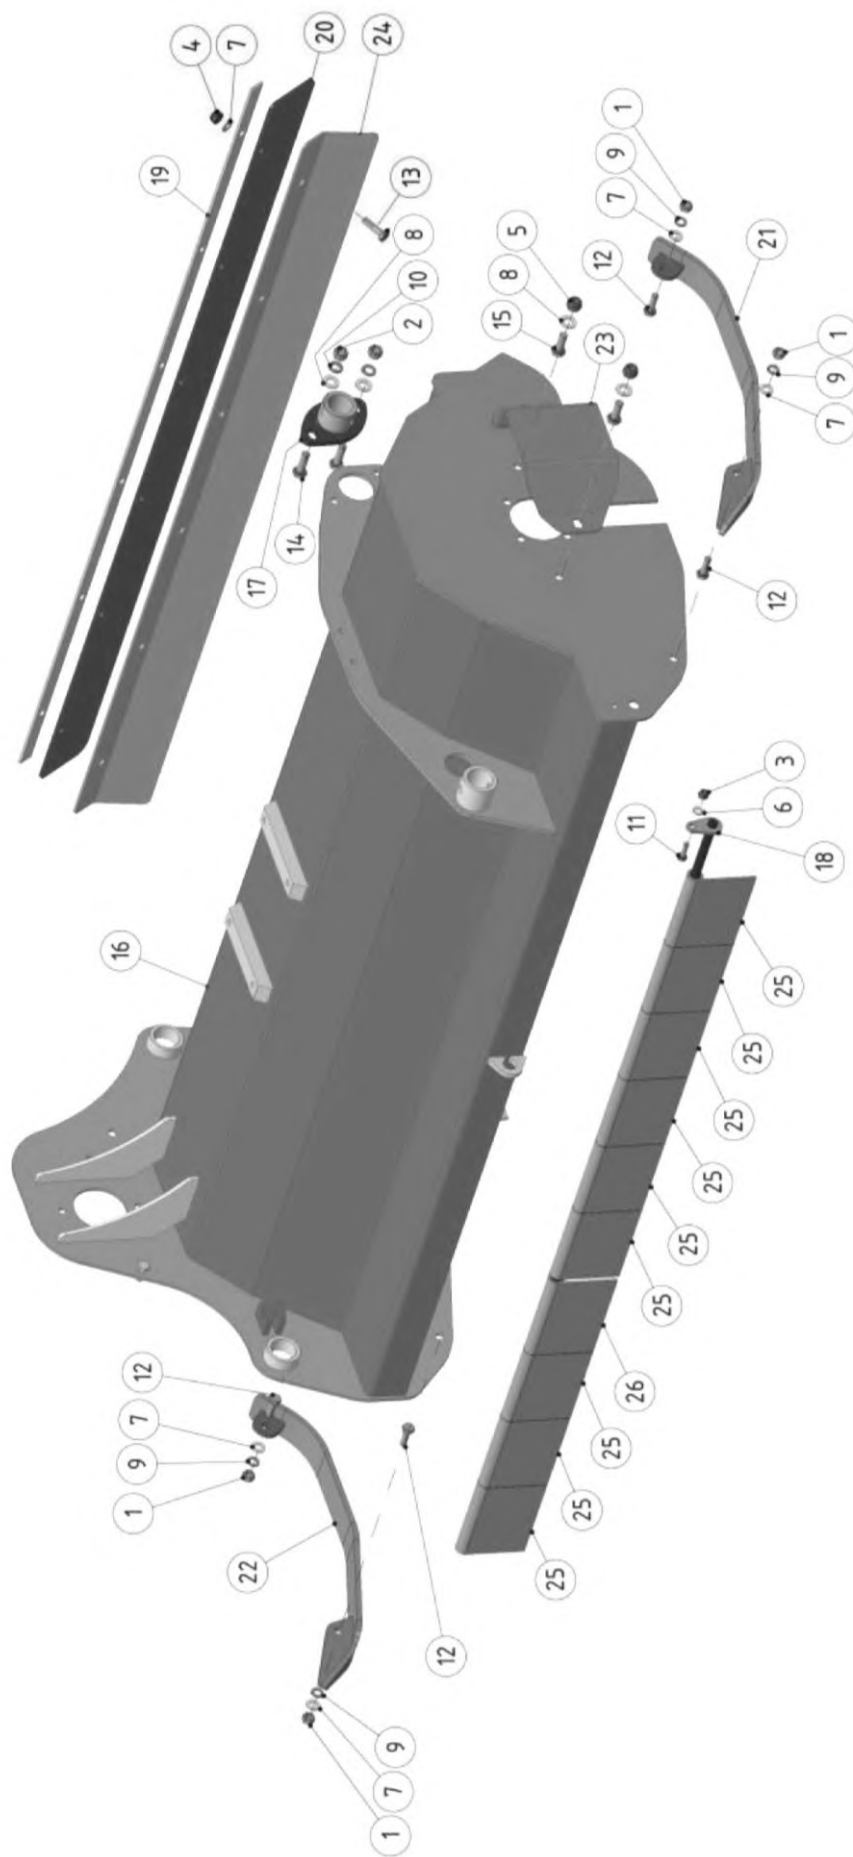

## Parts Manual

Module(s): 1062578

REF.	QTY.	PART No.	DESCRIPTION
		<b>1062578</b>	<b>FRAME ASSEMBLY - 150 LH</b>
1	4	9113005	NUT
2	2	9113006	NUT
3	1	9163004	LOCKNUT
4	6	9163005	LOCKNUT
5	2	9163006	LOCKNUT
6	1	9100104	WASHER
7	10	9100105	WASHER
8	4	9100106	WASHER
9	4	9100205	SPRING WASHER
10	2	9100206	SPRING WASHER
11	1	9313054	BOLT
12	4	9313065	BOLT
13	6	9313075	BOLT
14	2	9313076	BOLT
15	2	9213066	BOLT
16	1	1062591	FRAME - 150
17	1	1062593	FLANGE
18	1	1061600	FLAP BAR - 150
19	1	1061618	RUBBER BAR - 150
20	1	1061616	RUBBER GUARD - 150
21	1	1062428	SKID - LEFT
22	1	1062429	SKID - RIGHT
23	1	1062433	BEARING GUARD
24	1	1062446	PROTECTION SUPPORT - 150
25	9	1061010	FLAP 140
26	1	1061011	FLAP 150

Module(s): 1062580

Module(s): 1062580

REF.	QTY.	PART No.	DESCRIPTION
		<b>1062580</b>	<b>LINKAGE ASSEMBLY - 150</b>
1	1	9113005	NUT
2	3	9163005	LOCK NUT
3	1	1061042	LOCK NUT
4	1	9163008	LOCK NUT
5	2	9100104	WASHER
6	2	9100105	WASHER
7	1	05.281.14	WASHER
8	2	0100106	WASHER
9	1	9100108	WASHER
10	2	9100204	SPRING WASHER
11	2	9313044	BOLT
12	2	9213135	BOLT
13	2	1062197	R-CLIP
14	3	1061097	LYNCH PIN
15	2	1062405	SLIDING TUBE
16	1	1061093	BOLT
17	2	1061169	PIVOT PIN
18	1	1061082	PIN
19	4	1062069	COPPER WASHER
20	3	1061607	WASHER
21	2	1062019	HOLLOW BOLT
22	1	1062600	HYDRAULIC RAM
23	1	9313084	BOLT
24	4	1061138	BUSHING SLEEVE
25	4	1061242	CIRCLIP
26	1	1061556	BOLT
27	1	1061559	CLAMP
28	1	1062423	TOP LINK BRACKET
29	1	1062438	PIN
30	1	1062267	DOCUMENT HOLDER
31	1	1062393	PTO HOOK
32	2	1062458	WASHER
33	1	1062604	PIN
34	1	1062602	LINKAGE FRAME - 150