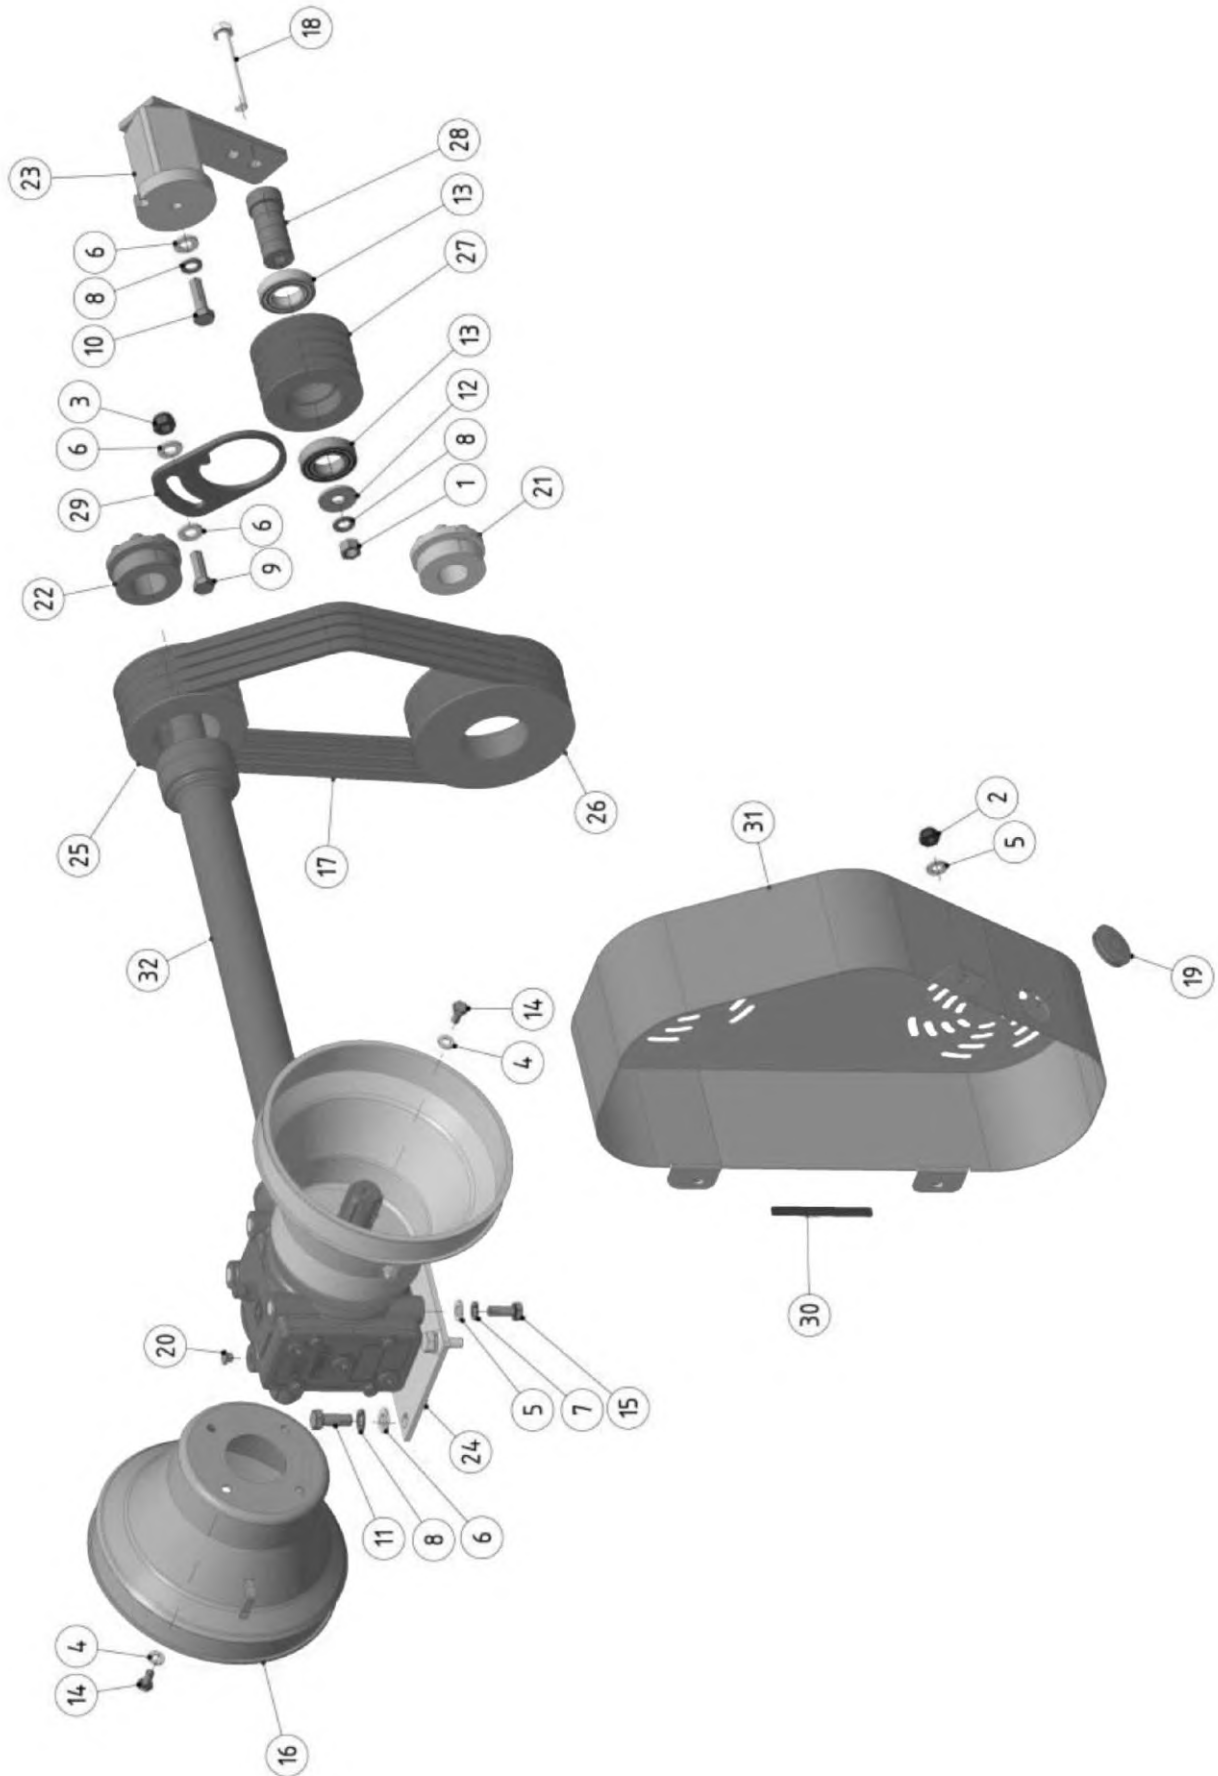

Module(s): 1062581

Module(s): 1062581

REF.	QTY.	PART No.	DESCRIPTION
		<b>1062581</b>	<b>LINKAGE ASSEMBLY - 185</b>
1	1	9113005	NUT
2	3	9163005	LOCK NUT
3	1	1061042	LOCK NUT
4	1	9163008	LOCK NUT
5	2	9100104	WASHER
6	2	9100105	WASHER
7	1	05.281.14	WASHER
8	2	0100106	WASHER
9	1	9100108	WASHER
10	2	9100204	SPRING WASHER
11	2	9313044	BOLT
12	2	9213135	BOLT
13	2	1062197	R-CLIP
14	3	1061097	LYNCH PIN
15	2	1061179	SLIDING TUBE
16	1	1061093	BOLT
17	2	1061169	PIVOT PIN
18	1	1061082	PIN
19	4	1062069	COPPER WASHER
20	3	1061607	WASHER
21	2	1062019	HOLLOW BOLT
22	1	1062601	HYDRAULIC RAM
23	1	9313084	BOLT
24	4	1061138	BUSHING SLEEVE
25	4	1061242	CIRCLIP
26	1	1061556	BOLT
27	1	1061559	CLAMP
28	1	1062423	TOP LINK BRACKET
29	1	1062438	PIN
30	1	1062267	DOCUMENT HOLDER
31	1	1062393	PTO HOOK
32	2	1062458	WASHER
33	1	1062604	PIN
34	1	1062603	LINKAGE FRAME - 185

Module(s): 1062582

REF.	QTY.	PART No.	DESCRIPTION
		<b>1062582</b>	<b>DRIVE ASSEMBLY - 150</b>
1	1	9113006	NUT
2	3	9163005	LOCK NUT
3	1	9163006	LOCK NUT
4	8	9100104	WASHER
5	7	9100105	WASHER
6	7	9100106	WASHER
7	4	9100205	SPRING WASHER
8	6	9100206	SPRING WASHER
9	1	9313076	BOLT
10	1	9313086	BOLT
11	4	9213066	BOLT
12	1	1062010	WASHER
13	2	1061336	BEARING
14	8	1061531	BOLT
15	4	9313055	BOLT
16	2	1061484	PTO SHAFT SHIELD
17	3	1061609	BELT
18	1	9213186	BOLT
19	1	1062046	CAP
20	4	1062596	CAP
21	1	1062408	TAPERLOCK
22	1	1062409	TAPERLOCK
23	1	1062415	BELT TENSIONER
24	1	1062426	GEARBOX PLATE
25	1	1062410	PULLEY (3 GROOVE)
26	1	1062412	PULLEY (3 GROOVE)
27	1	1062434	STRAIN PULLEY (3 GROOVE)
28	1	1062436	PULLEY BOSS
29	1	1062440	FLANGE
30	1	1062461	RUBBER STRIP
31	1	1062594	BELT SHIELD
32	1	1062595	GEARBOX