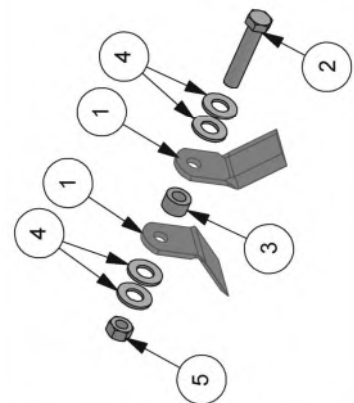

Y-Flail Option (per station)

1. 1061034 Y-FLAIL x2
2. 1062303 BOLT x1
3. 1061416 SLEEVE x1
4. 1061036 SPACER x4
5. 1062304 NUT x1