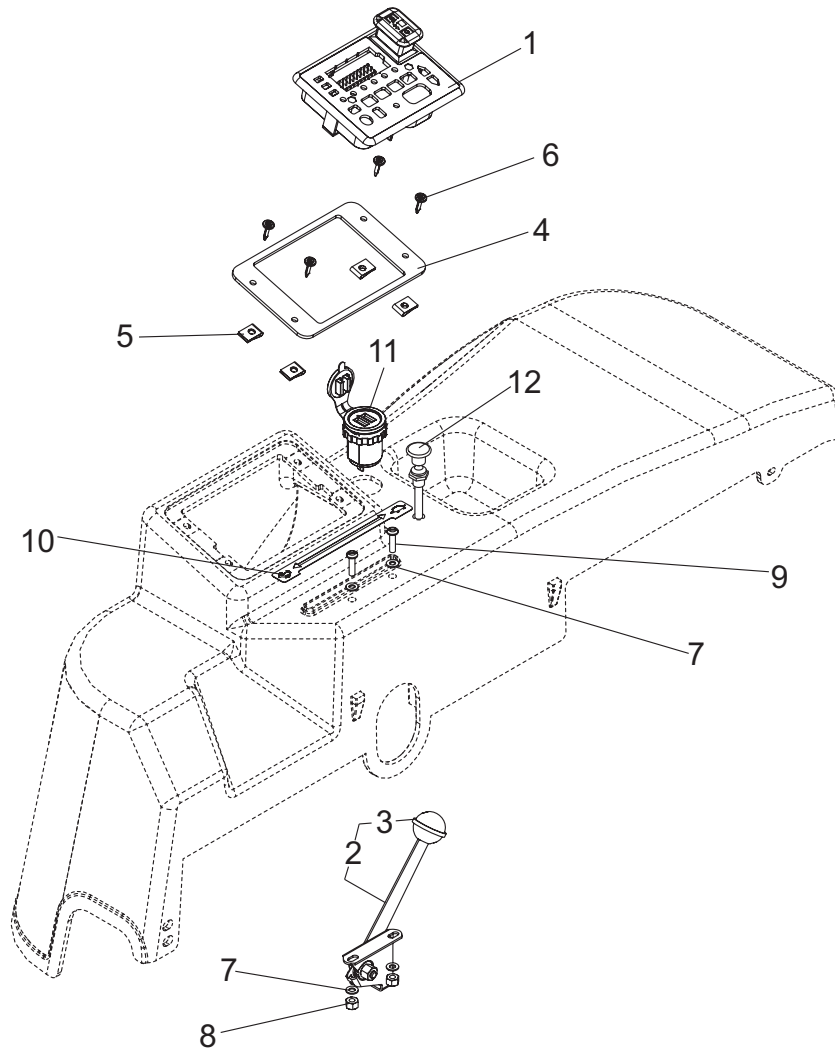

CONTROL PANEL

REF. NO.	PART NO.	DESCRIPTION	QTY.
1	50081122	Control Module, GDI (HDZ3155FX4, HDZ3161FX4, HDZ3173FX4)	1
	50078545	Control Module, EFI (HDZ3355ECV4, HDZ3361ECV3, HDZ3373ECV4, HDZ3855ECV4, HDZ3861ECV4, HDZ3873ECV4)	1
2	50081125	Throttle Cable, Short (HDZ3355ECV4, HDZ3361ECV4, HDZ3373ECV4, HDZ3855ECV4, HDZ3861ECV4, HDZ3873ECV4)	1
	50081126	Throttle Cable, Long. (HDZ3155FX4, HDZ3161FX4, HDZ3173FX4)	1
3	50081123	Knob, Ball (Black)	1
4	50077512	Back Plate, Module	1
5	50077645	#10 Clip Nut	4
6	50080704	Panel Fastener, Screw Type	4
7	-----	Flatwasher, #10 SAE	4
8	44520BH	Locknut, #10	2
9	-----	Slit Pan Hd. Mach Screw, #10 x 3/4"	2
10	50079676	Decal, Throttle Control	1
11	50077511	USB Socket	1
12	50081124	Choke Cable (HDZ3155FX4, HDZ3161FX4, HDZ3173FX4)	1
	50081432	Heavy Duty Round Plug (HDZ3355ECV4, HDZ3361ECV4, HDZ3373ECV4, HDZ3855ECV4, HDZ3861ECV4, HDZ3873ECV4)	1