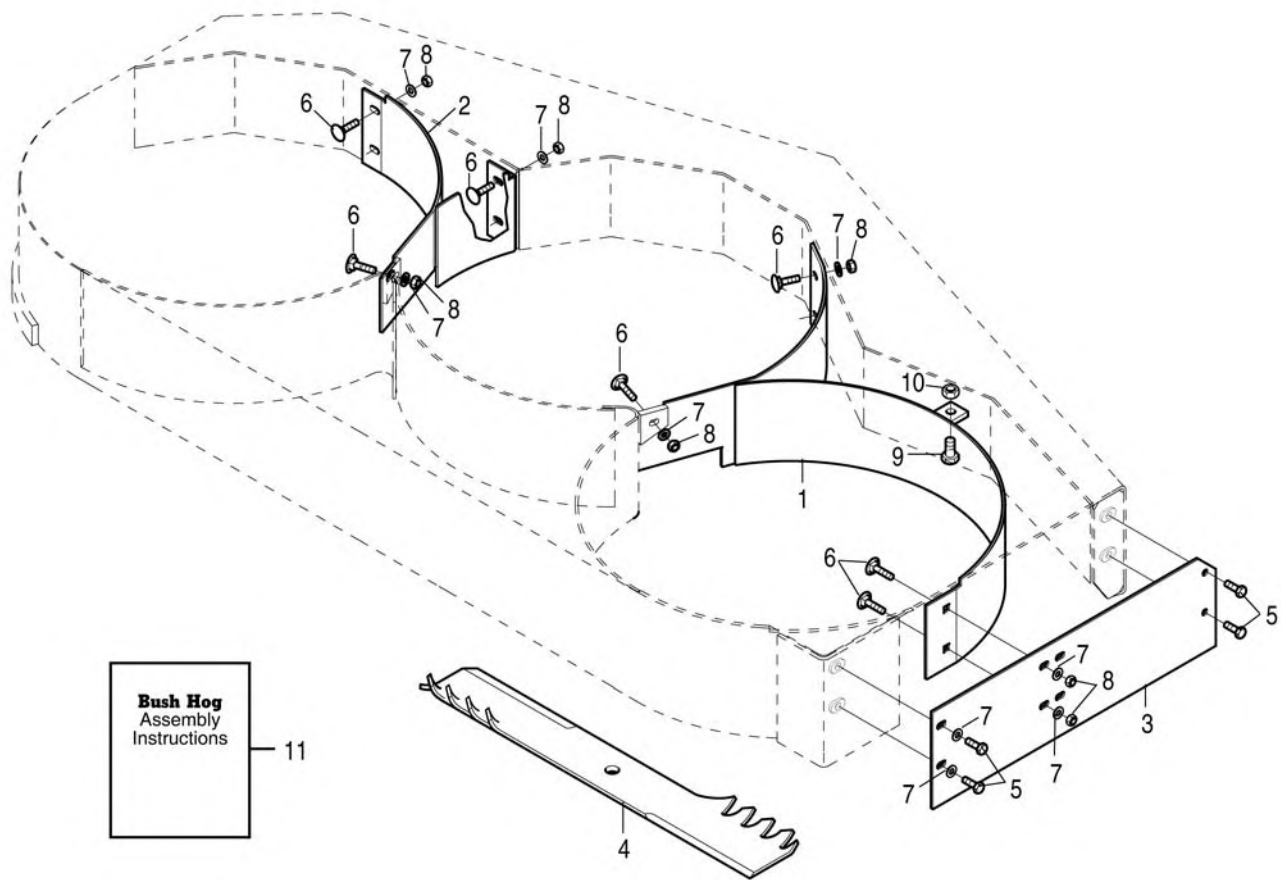

MULCHING KIT (Optional)

50048626 - 61" Deck

50048625 - 55" Deck

REF. NO.	PART NO.	DESCRIPTION	QTY.
	50048625	MULCHING KIT for 55" DECK	1
	50048626	MULCHING KIT for 61" DECK	1
1	50045274	Baffle Weldment, R.H., 55"	1
	50045266	Baffle Weldment, R.H., 61"	1
2	50045277	Baffle Weldment, L.H., 55"	1
	50045265	Baffle Weldment, L.H., 61"	1
3	50063808	Side Plate	1
4	50029158	Blade, 19" CW Mulching	3
	50029159	Blade, 21" CW Mulching	3
5	1161806	Capscrew, 1/4" x 3/4"	4
6	-----	Carriage Bolt, 1/4" x 3/4"	10
7	15918BH	Flatwasher, 1/4"	12
8	15608	Locknut, 1/4"	10
9	1161006	Capscrew, 5/16" x 3/4"	1
10	15602BH	Locknut, 5/16"	1
11	-----	Instruction Sheet (50048623)	1