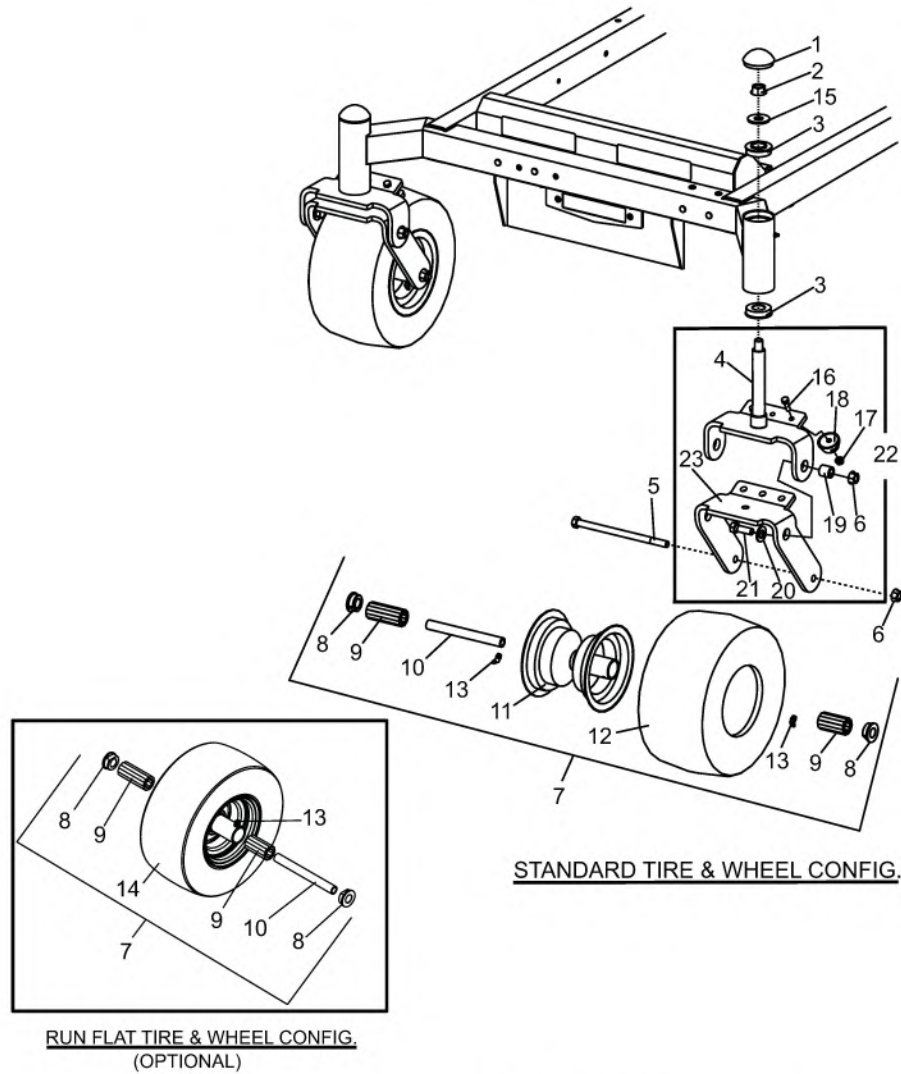

HDZ-4 FRONT CASTER WHEELS

REF. NO.	PART NO.	DESCRIPTION	QTY.	REF. NO.	PART NO.	DESCRIPTION	QTY.
1	50079902	Cap, Grease	1	13	8382	Fitting, Grease M8 x 1 x 45 Deg.	2
2	44412BH	Locknut, 5/8" Gr. G Cp Flng Center	1	14	-----	Run Flat Wheel/Tire (Order Item 7)	1
3	99093	Ball Bearing, Flanged	2	15	15925	Flatwasher, 5/8"	1
4	50081135	Caster Fork Weldment	1	16	1161010	Capscrew, 5/16" z 1" G5 ZP	2
5	44193BH	Capscrew, 1/2" x 8-1/2" GR 5 ZP	1	17	44521	Locknut, 5/16" GR> G Flng	2
6	---	Locknut, 1/2" Flng Gr G	3	18	50081140	Rubber Bumper	2
7	50079650	Tire & Wheel, 13" x 6.50" - 6	1	19	50081151	Suspension Bushing	2
	50080565	Run Flat Tire/Wheel, 13" x 6.50" - 6	1	20	44814BH	Flatwasher, 5/8" SAE HRD ZP	2
8	50079688	Flange Bushing	2	21	44076BH	Capscrew, 1/2"-13UNCx1-1/2' GR 8	2
9	50079689	Bearing Kit	1	22	50081134	Front Suspension, Universal	1
10	---	Sleeve, Wheel	1	23	50081138	Suspension Caster Fork	1
11	-----	Wheel, 13" x 6.5" (Order Item 7)	1				
12	50076081	Tire, 13" x 6.5"-6, 4 Ply Smooth	1