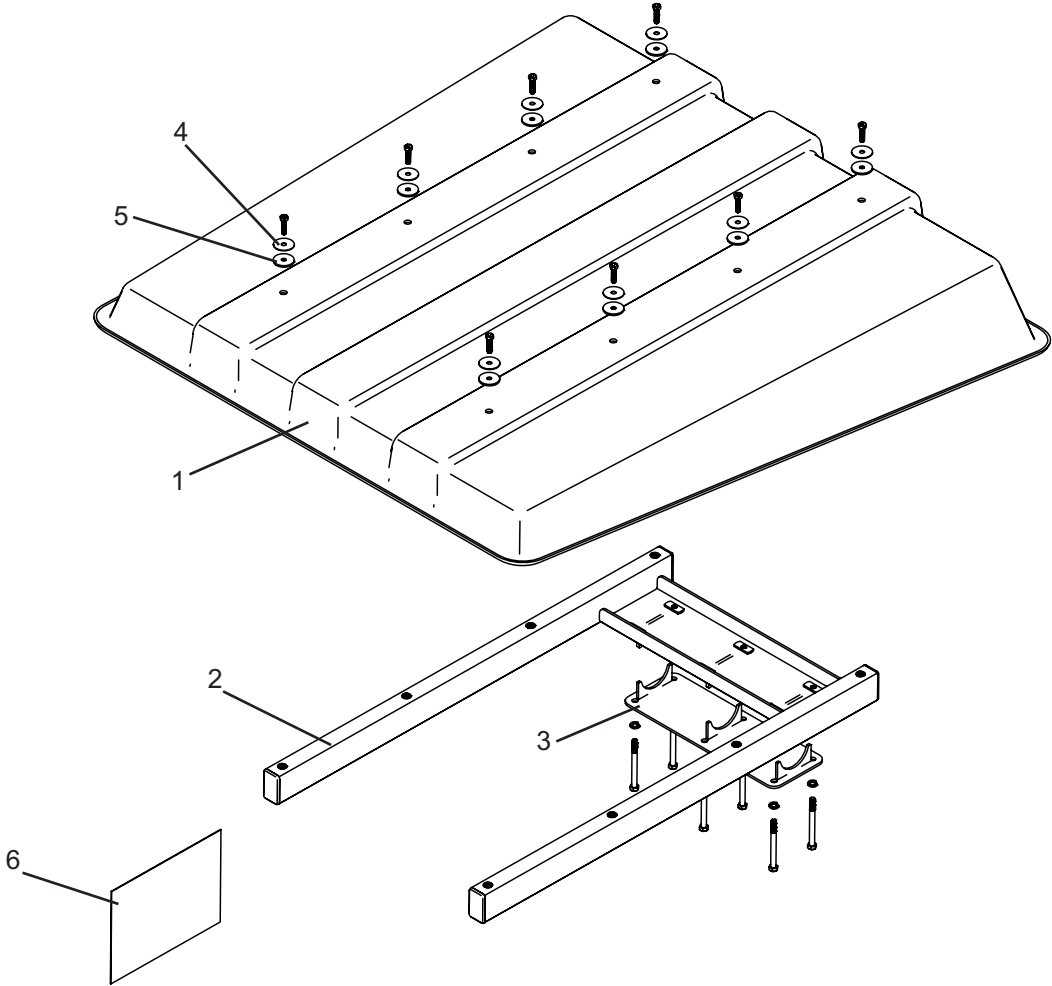

CANOPY KIT (Optional)

50078343

REF. NO.	PART NO.	DESCRIPTION	QTY.
1	50078344	Canopy, Black	1
2	50078348	Wldmnt, Canopy Support	1
3	50078350	Wldmnt, Base	1
4	50078353	5/16" Fender Washer	8
5	50078354	5/16" Rubber Washer	8
6	-----	Instruction Sheet (50078345)	1