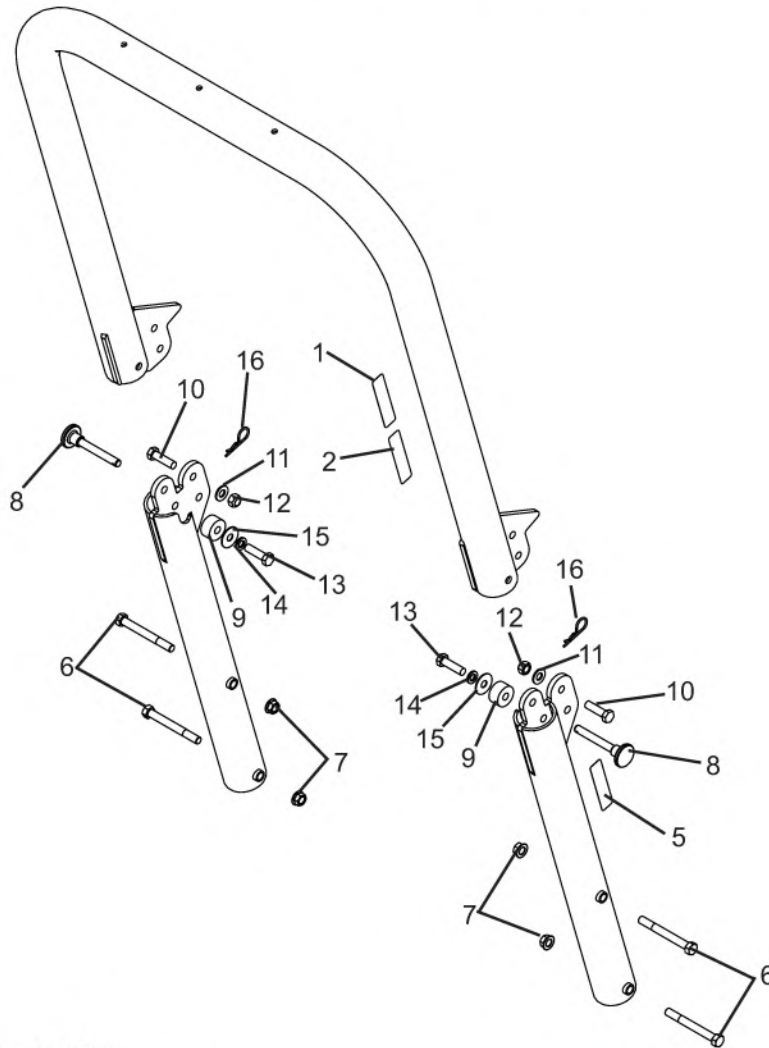

HDZ-4 ROPS & RELATED PARTS

REF. NO.	PART NO.	DESCRIPTION	QTY.
	50077210	ROP's Assembly	1
1	D1029	Warning Decal, Rops (English)	1
2	D1030	Warning Decal, Rops (Spanish)	1
3	-----	N/A	1
4	-----	N/A	1
5	D1020	Decal, Warning, Hearing	1
6	20175	Capscrew, 1/2" x 4-1/2" G5	4
7	9161600	Locknut, 1/2" Gr C Flng Centerlock	4
8	50078000	Release Pin Assy	2
9	50078001	Poly Cylinder	2
10	-----	Capscrew, 5/8" x 2"	2
11	-----	Lockwasher, 5/8"	2
12	-----	Locknut, 5/8"	2
13	-----	Capscrew, 1/2" x 1-3/4"	2
14	-----	Lockwasher, 1/2"	2
15	-----	Flatwasher, 1/2"	2
16	-----	Presto Pin	2