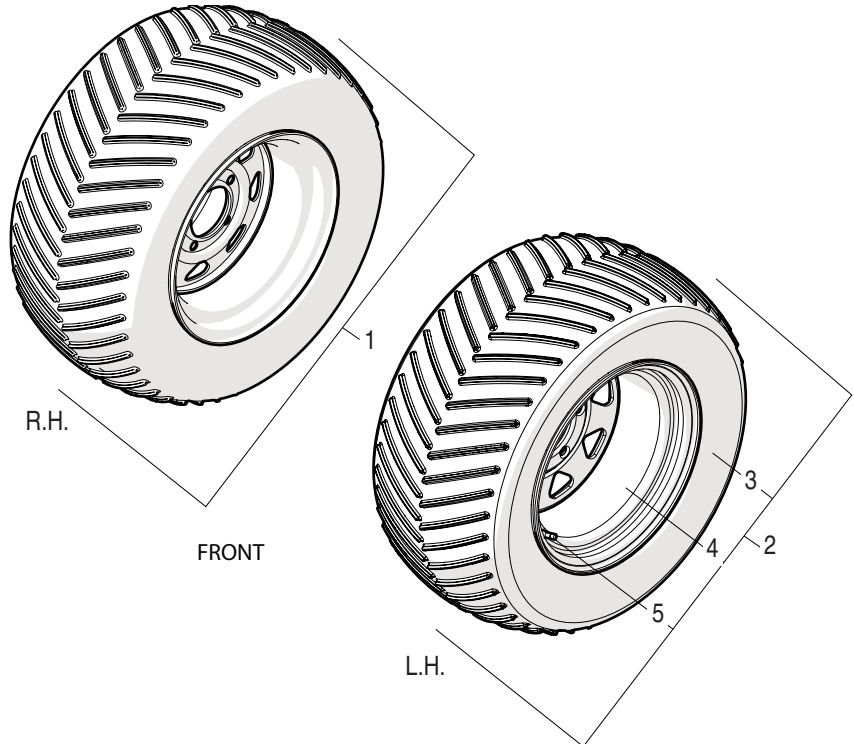

REF. NO.	PART NO.	DESCRIPTION	QTY.
1	50079656	Bar Tyre Assembly R.H.Bar	1
2	50079655	Tyre Assemblt L.H.Bar Tyre	1
3	50076410	24 x 12 - 12	1
4	50077280	Wheel 12 x 8.5-1.125 Outset	1
5	-----	Valve Stem (Purch. Locally)	1