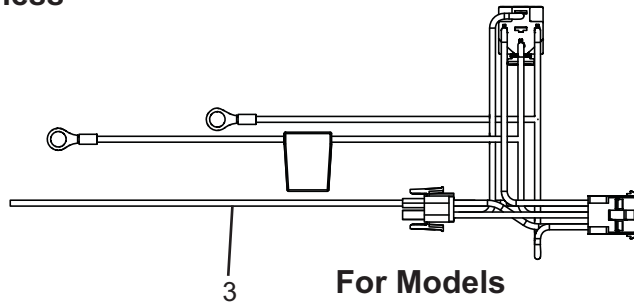

WIRING HARNESSSES

Main Harness For All HDZ Series ZT Mowers

Engine Adapter Harness

For Models
HDZ3155FX4, HDZ3161FX4,
HDZ3173FX4
Using Kawasaki Engines

Engine Adapter Harness

For Models
HDZ3355ECV4, HDZ3361ECV4, HDZ3373ECV4
HDZ3855ECV4, HDZ3861ECV4, HDZ3873ECV4
Using Kohler EFI Engine