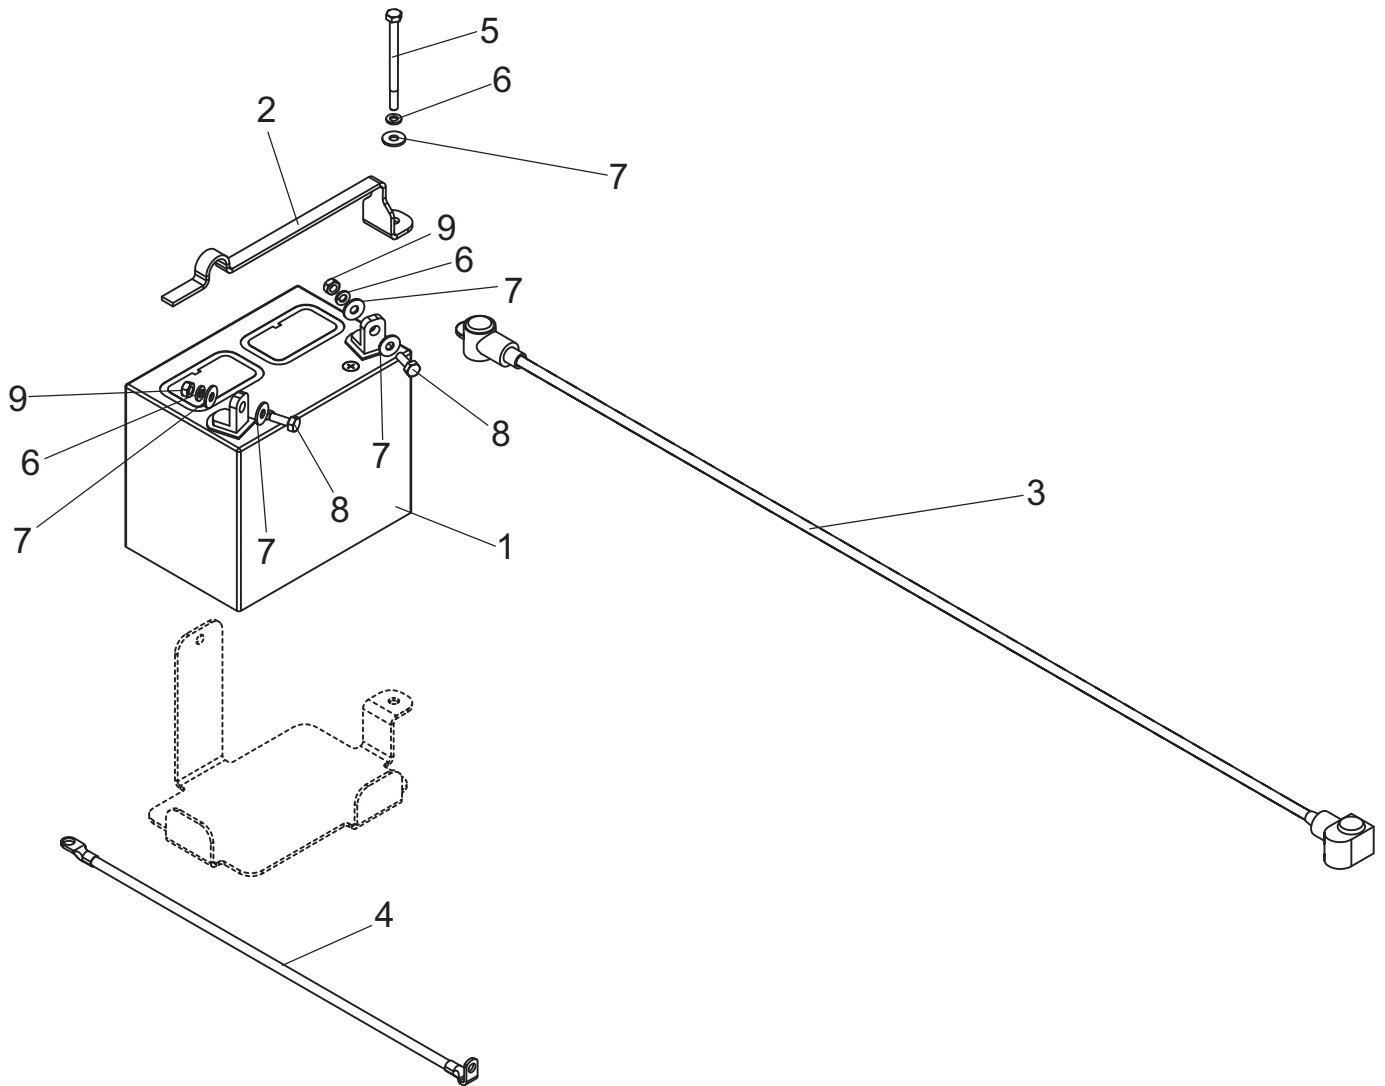

BATTERY & RELATED PARTS

REF. NO.	PART NO.	DESCRIPTION	QTY.
1	-----	Battery, 350 Amp (Purchase Locally)	1
2	50080685	Battery Hold Down	1
3	50078260	Battery Cable, Braided Positive	1
4	50078265	Battery Cable, Negative	1
5	-----	Capscrew, 1/4" x 3-1/2" Gr. 5 ZP	1
6	15905	Lockwasher, 1/4"	3
7	15918BH	Flatwasher, 1/4"	5
8	1160806	Capscrew, 1/4" x 3/4" Gr. 5	2
9	15531BH	Hex Nut, 1/4"	2