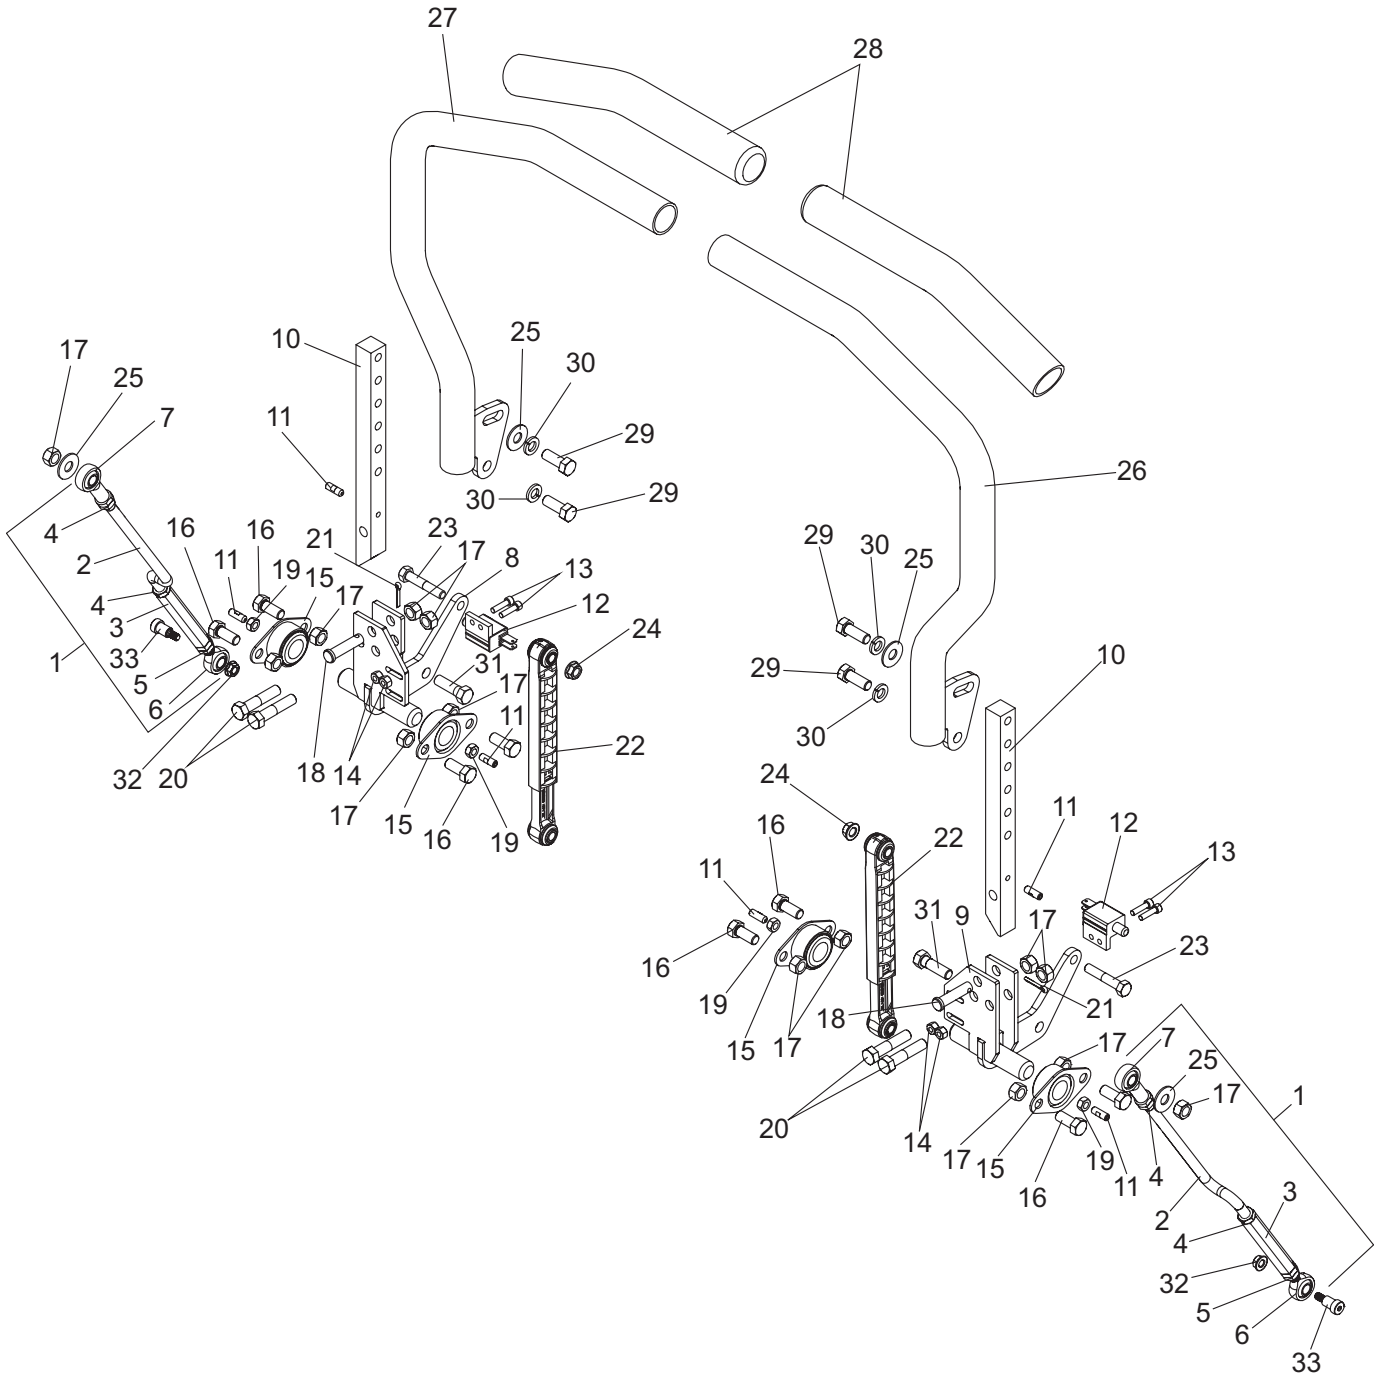

HDZ-4 STEERING CONTROLS

HDZ-4 STEERING CONTROLS

REF. NO.	PART NO.	DESCRIPTION	QTY.
1	50079726	Control Linkage Assembly	2
2	-----	3/8" Threaded Offset Rod	1
3	50077905	Hex Bar, 3/8"-24 Threaded, LH & RH	1
4	-----	Jam Nut, 3/8"-24	2
5	-----	Jam Nut, 3/8"-24, L.H.	1
6	50077908	Ball Joint, Rod End, 3/8" LH	1
7	50078242	Ball Joint, Rod End, 3/8" RH	1
8	50080613	Pivot Weldment, RH	1
9	50080612	Pivot Weldment, LH	1
10	50079850	Steering Lever	2
11	44996BH	Setscrew, Hex Soc Hd Spc, 1/4"-20	6
12	50076098	Single Pole Switch	2
13	45018BH	Capscrew, Hex Soc Hd, #10-21 x 3/4"	4
14	44520BH	Locknut, #10	4
15	50035351	Bearing, Flange	4
16	-----	Capscrew, 3/8" x 7/8"	8
17	9131200	Locknut, 3/8" GrC	14
18	50045286	Clevis Pin	2
19	15531BH	Hex Nut, 1/4"	4
20	-----	Capscrew, 3/8" x 1-3/4" Gr 5	4
21	-----	Cotter Pin, 1/8" x 3/4"	2
22	50076067	Friction Dampener	2
23	20012	Capscrew, 5/16" x 1-3/4" Gr 5	2
24	44521	Locknut, 5/16" Gr G Flanged	2
25	15915BH	Flatwasher, 3/8"	4
26	50077427-10	Steering Handle Weldment, Left	1
27	50077425-10	Steering Handle Weldment, Right	1
28	50077422	Steering Handle Grip	2
29	20034	Capscrew, 3/8" x 1" Gr 5	4
30	15812	Lockwasher, 3/8"	4
31	1161212	Capscrew, 3/8" x 1-1/4" Gr 5	2
32	15584	Locknut, 1/4" Gr G Flanged Narrow	2
33	50078007	Should Bolt, .375", 1/4"-20 x 1/2"	2