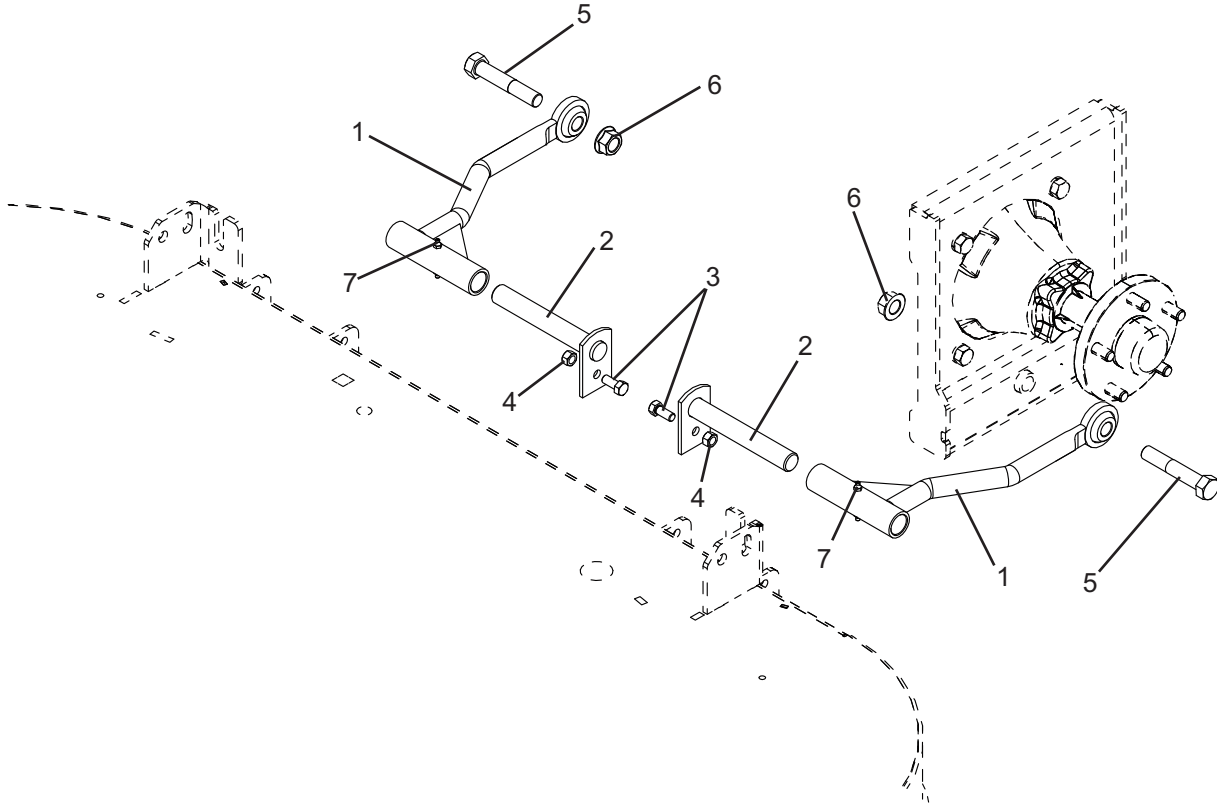

PUSHER BAR ASSEMBLY

For All Models

REF. NO.	PART NO.	DESCRIPTION	QTY.
1	50078003	Pusher Bar	2
2	50079733	Pivot Rod Weldment	2
3	-----	Capscrew, 3/8" x 7/8" Gr. 5	2
4	9131200	Locknut, 3/8" GrC	2
5	44107BH	Capscrew, 5/8" x 3-1/2" Gr. 5	2
6	20414	Locknut, 5/8" Flanged Gr G	2
7	449BH	Grease Fitting	4