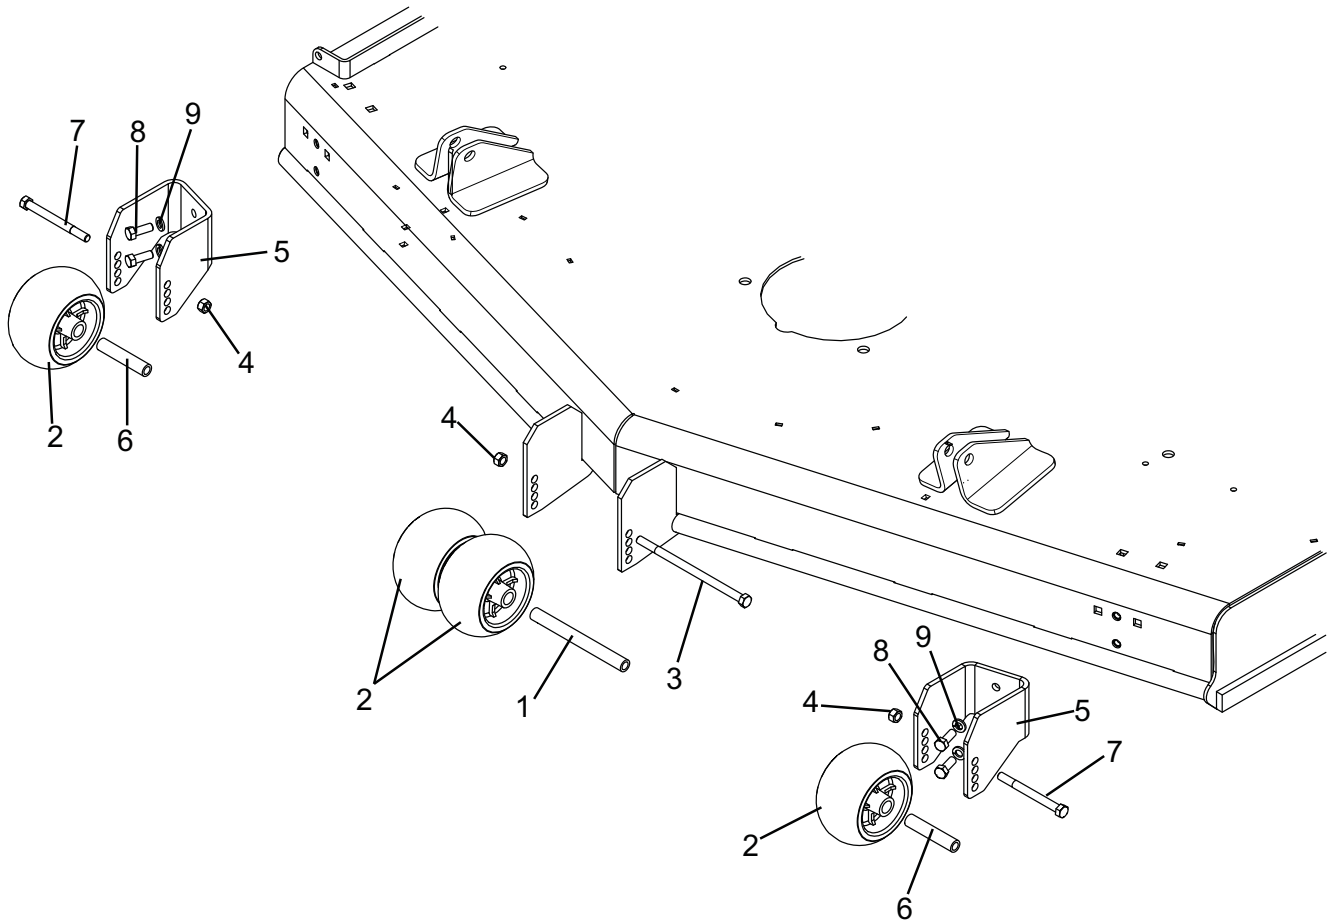

ROLLER ASSEMBLY

Models:

HDZ3155FX4, HDZ3355ECV4, HDZ3855ECV4,
HDZ3161FX4, HDZ3361ECV4, HDZ3861ECV4

REF. NO.	PART NO.	DESCRIPTION	QTY.
1	50029093	Bushing	1
2	50025511	Roller, Anti-Scalp	4
3	20270	Capscrew, 3/8" x 7" Gr. 5	1
4	9131200	Locknut, 3/8" GRC	3
5	50077730-10	Front Roller Bracket, L.H.	1
6	50027488	Bushing	2
7	-----	Capscrew, 3/8" x 4" Gr. 5	2
8	19100BH	Capscrew, 3/8" x 1" Gr. 5	4
9	15812	Lockwasher, 3/8"	4
10	50077728-10	Front Roller Bracket, R.H.	1