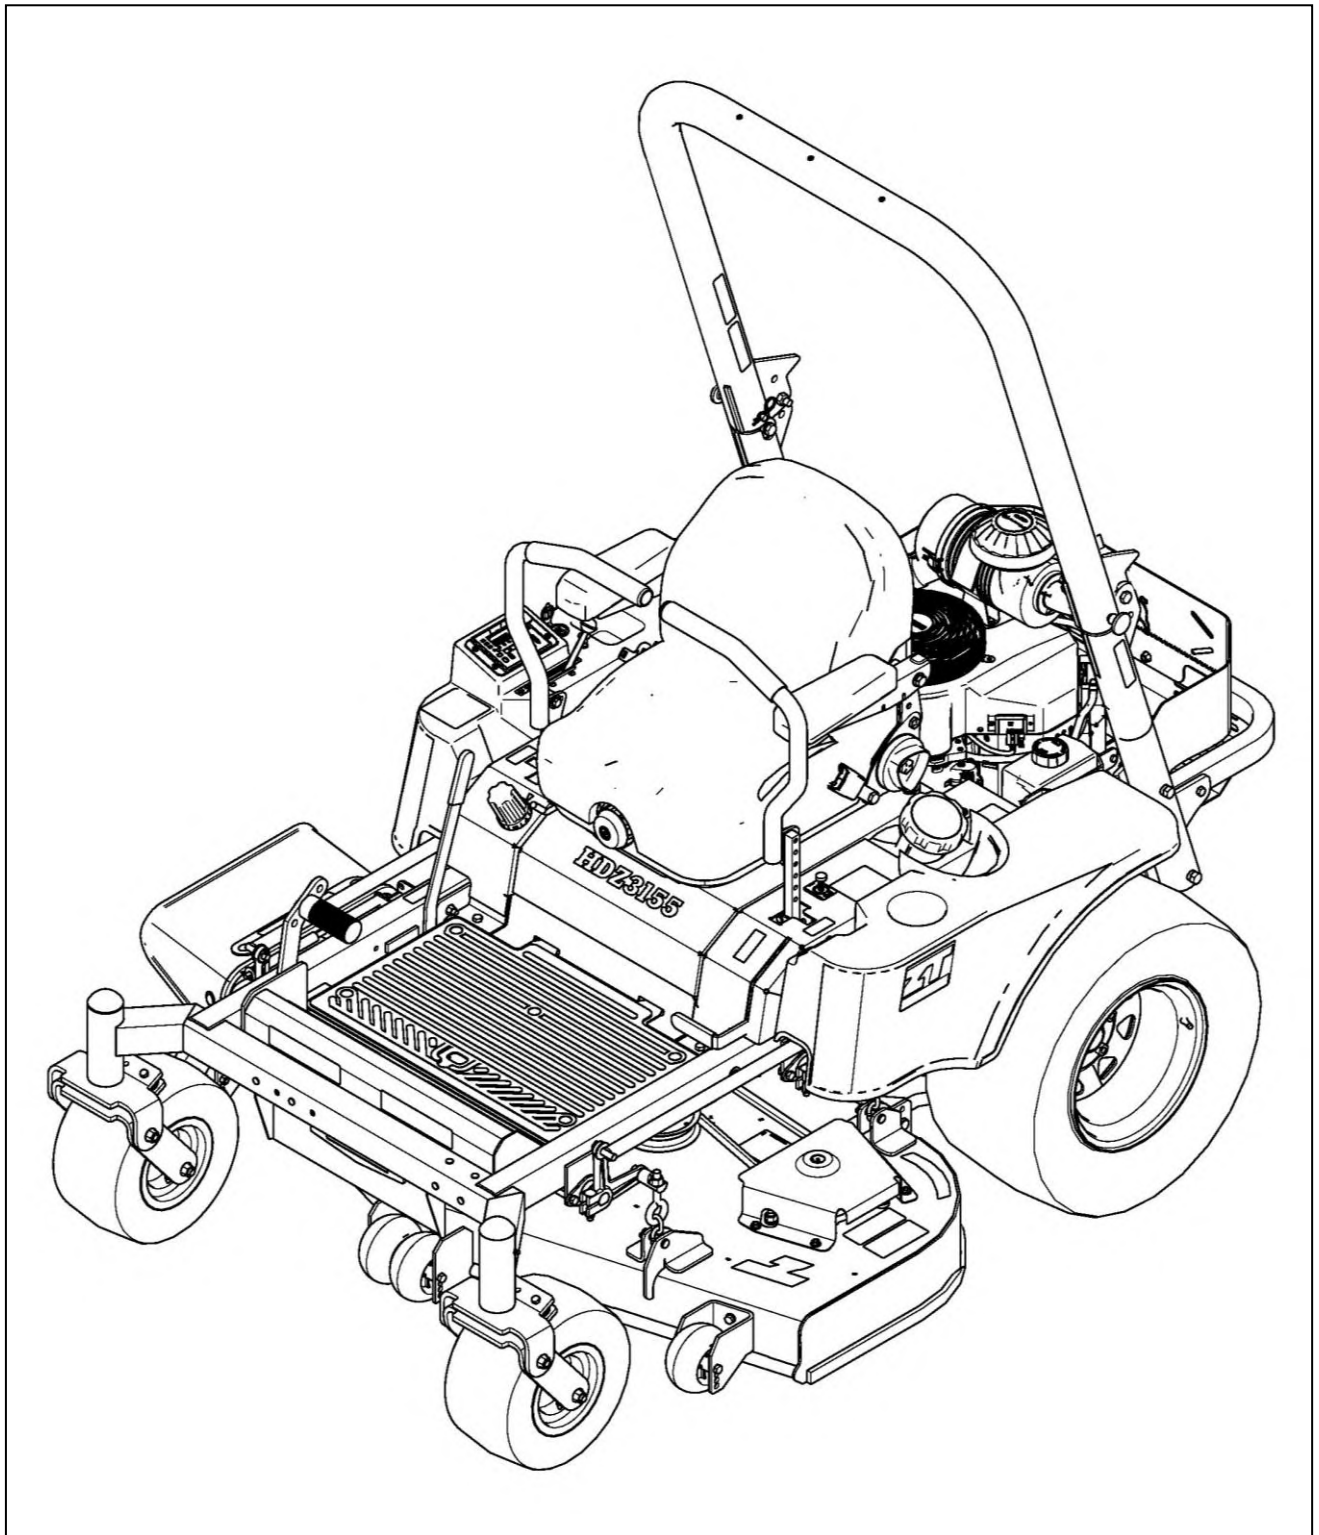

Publication 996/P
December 2020
Part No. 24214.96P

McCONEl

ZERO TURN MOWER

HDZ-4 Series

Parts Manual

TABLE OF CONTENTS

MOWER DECKS & RELATED PARTS

Spindle Assembly	118C-1-1
55" Deck - Blades, Belts & Pulleys	118C-1-2, 118C-1-3
61" Deck - Blades, Belts & Pulleys	118C-1-4, 118C-1-5
73" Deck - Blades, Belts & Pulleys	118C-1-6, 118C-1-7
55" Deck - Deck & Shields	118C-1-8
61" Deck - Deck & Shields	118C-1-9
73" Deck - Deck & Shields	118C-1-10
Deck Lift and Height Adjust Assembly	118C-1-11, 118C-1-12
Pusher Bar Assembly	118C-1-13