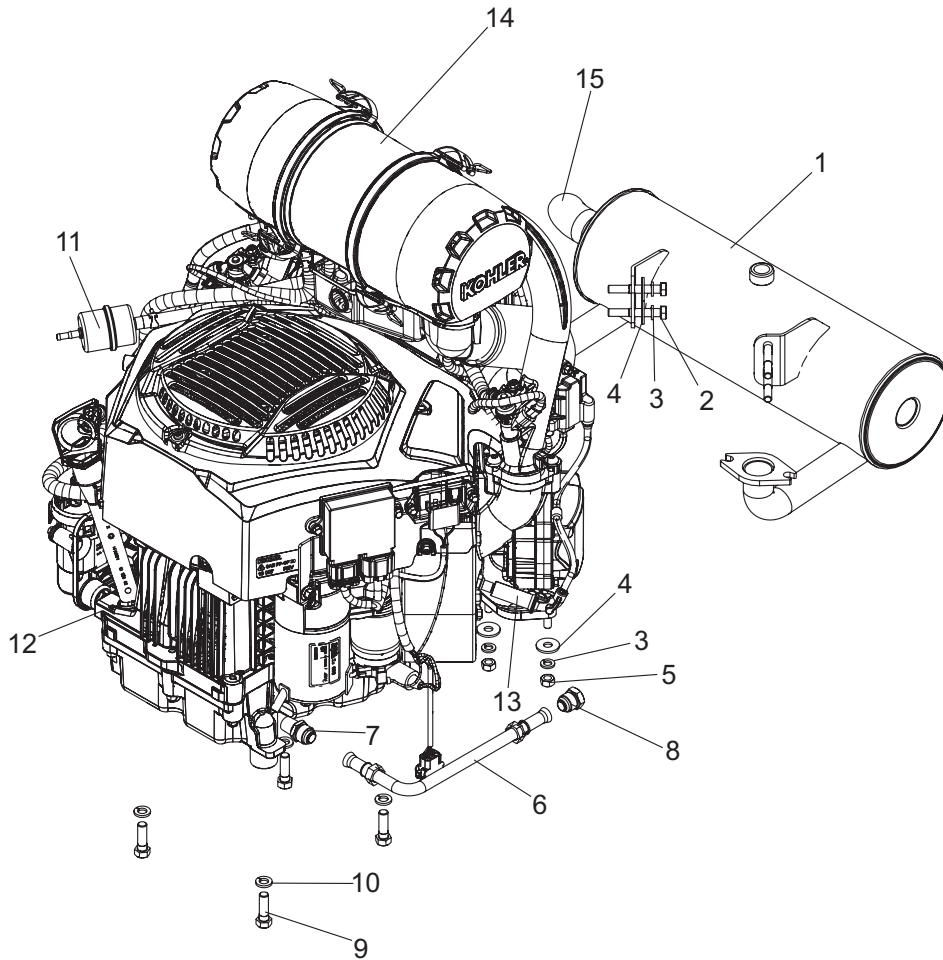

KOHLER ENGINE

HDZ3355ECV4, HDZ3361ECV4 & HDZ3373ECV4 Zero Turn Mowers
Engine Model ECV880/824cc/33 Hp

FOR COMPLETE ENGINE REPLACEMENT OR ENGINE REPAIR PARTS
SEE YOUR NEAREST KOHLER ENGINE SERVICE DEALER

REF. NO.	PART NO.	DESCRIPTION	QTY.
1	50078981	Muffler, Kohler, EFI W/Spark Arrestor	1
2	44358BH	Capscrew, M8 x 1.25 x 55 G 8.8	4
3	44311BH	Lockwasher, M8	8
4	44216	Flatwasher, M8	8
5	44306BH	Hex Nut, M8 x 1.25	4
6	50081653	Oil Drain Hose, 14.00"	1
7	97343	Adp. Hyd Str, 3/8" M NPTX	1
8	97342	Plug	1
9	1161212	Capscrew, 3/8" x 1-1/4" Gr. 5	4
10	15812	Lockwasher, 3/8"	4
11	-----	Fuel Filter	1
12	-----	Oil Filter	1
13	-----	Spark Plug	2
14	50040640	H/D Primary Air Cleaner	1
15	50079588	Kit, Spark Arrestor	1