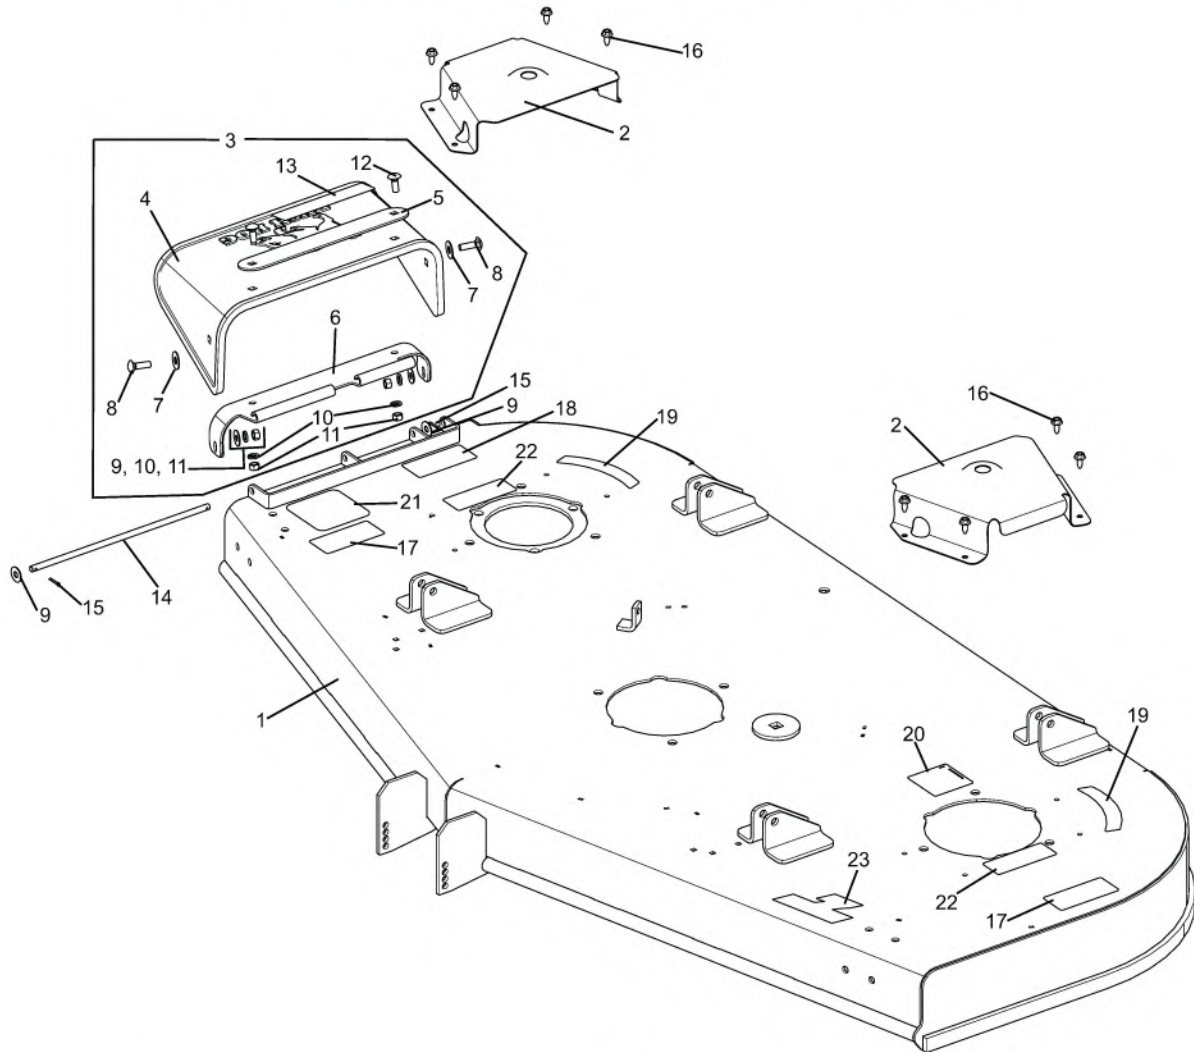

55" DECK

Deck & Shields

Models: HDZ3155FX4 HDZ3355ECV4, HDZ3855ECV4

REF. NO.	PART NO.	DESCRIPTION	QTY.	REF. NO.	PART NO.	DESCRIPTION	QTY.
1	50081460	Deck Assembly w/Decals	1	13	D1024	Decal, Warning, Discharge Chute	1
2	50077633	Deck Shield	2	14	50079903	Discharge Chute Pin	1
3	50079190-10	Discharge Chute Assembly	1	15	-----	Cotter Pin, 1/8" x 3/4"	2
4	50078452	Discharge Chute	1	16	50043225	Capscrew, 5/16" x 3/4" Washer Hd	8
5	50060787-10	Outer Band	1	17	D1025	Decal, Warning, Rotating Blades	2
6	50060784-10	Inner Band	1	18	D1022	Decal, Warning, Thrown Object Hazard	1
7	-----	Flatwasher, 7/16"	2	19	D1023	Decal, Warning, Keep Shields In Place	2
8	5161212	Carriage Bolt, 3/8" x 1-1/4" Gr. 5	2	20	50077946	Decal, Belt Installation Guide	1
9	15915BH	Flatwasher, 3/8"	4	21	D1026	Decal, Not A Step	1
10	15812	Lockwasher, 3/8"	4	22	D1016	Decal, Warning, Pinch Point	2
11	8151200	Hex Nut, 3/8"	4	23	50077759	Decal, 7 GA Steel	2
12	44109BH	Carriage Bolt, 3/8" x 1" Gr. 5	2