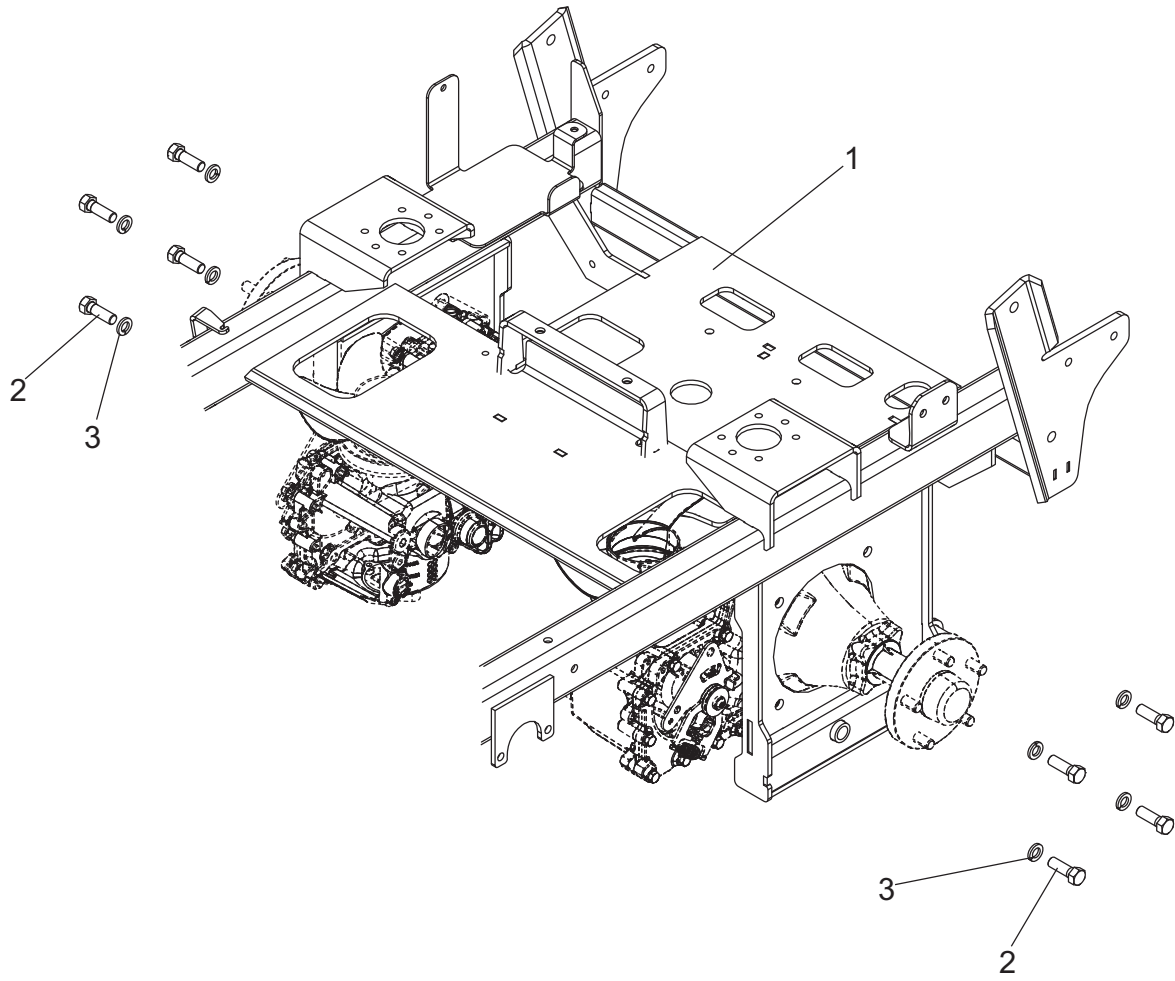

TRANSAXLE MOUNT & RELATED PARTS

REF. NO.	PART NO.	DESCRIPTION	QTY.
1	50081783	Frame Weldment, 55" , HDZ w/Decals	1
	50081784	Frame Weldment, 61" , HDZ w/Decals	1
	50081785	Frame Weldment, 73" , HDZ w/Decals	1
2	15093	Capscrew, 1/2" x 1-1/2" Gr. 5	8
3	15806	Lockwasher, 1/2"	8