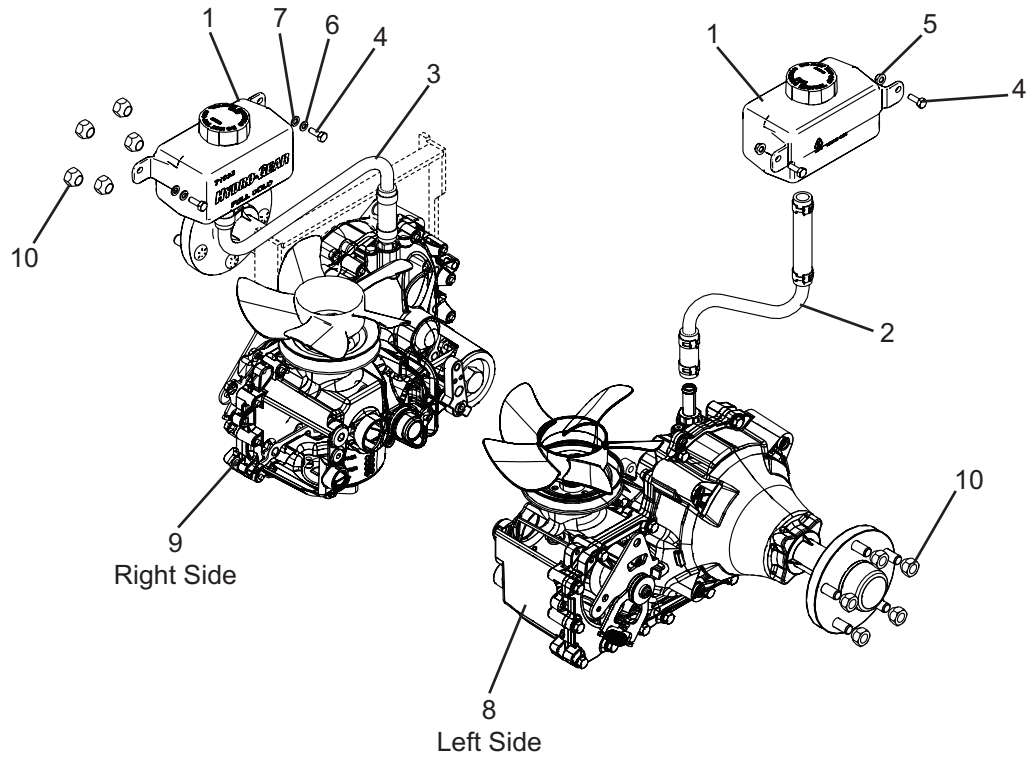

TRANSAXLE HYDRAULICS

REF. NO.	PART NO.	DESCRIPTION	QTY.
1	50070697	Expansion Tank	2
2	50078333	Hyd Hose W/Clips	1
3	50078339	Hyd Hose W/Clips, RH	1
4	1160806	Capscrew, 1/4" x 3/4" Gr. 5	4
5	15584	Locknut, 1/4" Gr G Flng	2
6	15905	Lockwasher, 1/4"	2
7	15918BH	Flatwasher, 1/4" SAE	2
8	50068879	ZT-5400 Transaxle, LH	1
9	50068878	ZT-5400 Transaxle, RH	1
10	45338BH	Hex Nut, Beveled 60°	10