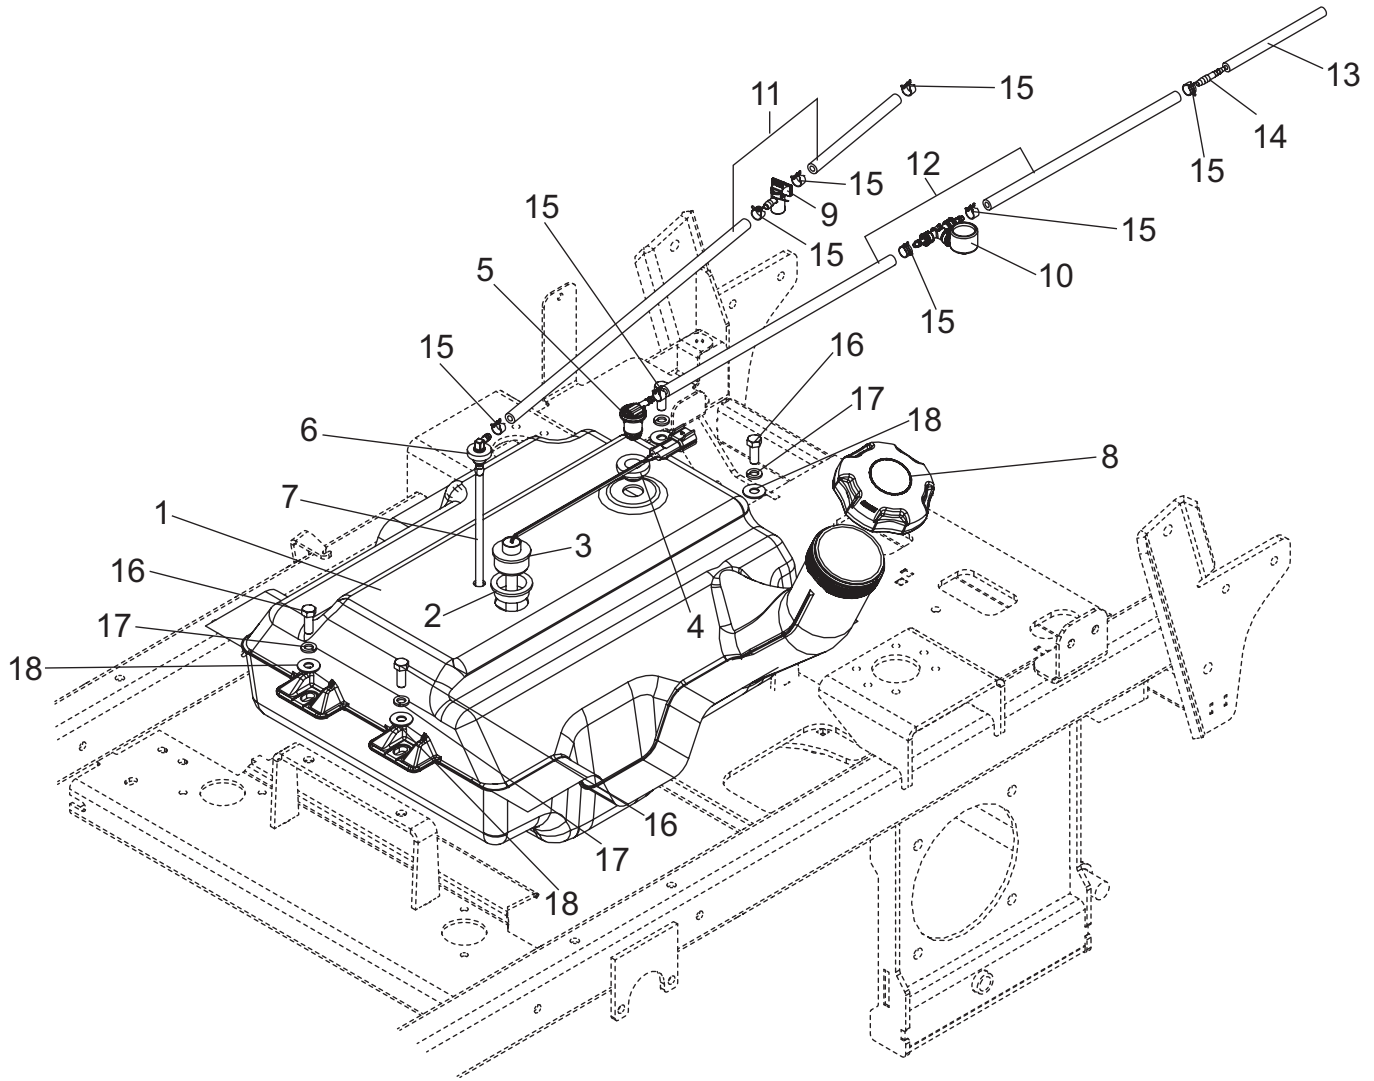

FUEL TANK & SUPPLY SYSTEM

REF. NO.	PART NO.	DESCRIPTION	QTY.	REF. NO.	PART NO.	DESCRIPTION	QTY.
1	50080908	Fuel Tank Assy (Items 2-8)	1	10	50068959	Vacuum Break W/Filter	1
2	50078524	Gasket-Fuel Sender	1	11	50081678	Fuel Line, 1/4" x 22"	1
3	50078525	Push-In Fuel Sender Assembly	1	12	50081673	Fuel Line, 1/4" x 40"	1
4	50078246	Roll Over Grommet	1	13	50081677	Fuel Line, 3/16" x 6.00"	1
5	50078248	Remote Vent	1	14	50078148	Barbed Reducer, 1/4" x 3/16"	1
6	50078247	Rubber Seal	1	15	50047915	Hose Clamp, .50"	8
7	50077024	Fuel Pickup Tube	1	16	20034	Capscrew, 3/8" x 1" Gr. 5	4
8	50080609	Flex Tech Fuel Cap Vented, W/BH Logo	1	17	15812	Lockwasher, 3/8"	4
9	50078149	Fuel Shut-Off, 1/4"-180° Inline	1	18	15915BH	Flatwasher, 3/8"	4