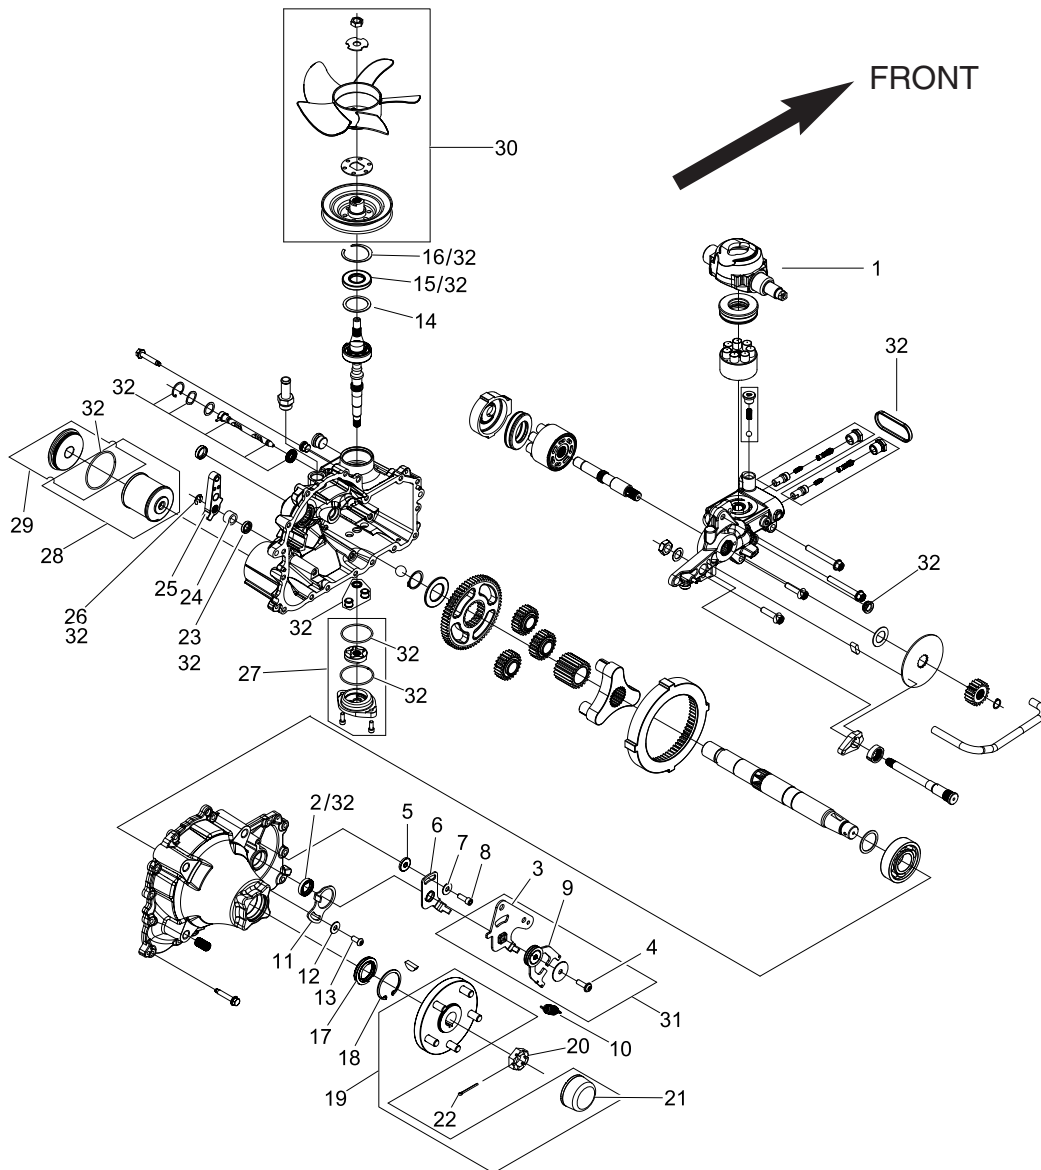

RIGHT HAND TRANSAXLE ASSEMBLY

REF. NO.	PART NO.	DESCRIPTION	QTY.	REF. NO.	PART NO.	DESCRIPTION	QTY.
	50068878	Transaxle Assembly RH	1	17	50072365	Seal, 1.375 x 2.062 x .25	1
1	50072355	Swash Plate	1	18	50058294	Retaining Ring, Internal	1
2	50072356	Seal, M22 x 32 x 7	1	19	50072366	Hub Kit-5 Bolt	1
3	50072380	Control Arm RH	1	20	50072367	Hex Nut, Slotted 1-20	1
4	50058300	TWH Capscrew, 5/16" x 1" w/ Patch	1	21	50072368	Cap, Axle	1
5	50058304	Spacer, .320 x 1.005 x .1495	1	22	50072369	Cotter Pin, 9/64 x 2	1
6	50058307	Arm, Neutral RH	1	23	50072370	Seal, .56 x .88 x .19	1
7	50044513	Washer, .34 x .88 x .06	1	24	50072371	Spacer, .57 x .86 x 53	1
8	50058301	SH Capscrew, 5/16" x 1" w/Patch	1	25	50072372	Handle, Actuating	1
9	50072381	RTN Assy. (Uni Direct.) CW	1	26	50072373	Ring, Retainer	1
10	50072359	Spring, Extension (RTN) 44lbs	1	27	50072374	Charge Cover Kit	1
11	50072382	Plate, Stop RH	1	28	50072375	Filter Kit	1
12	50044513	Washer, .34 x .88 x .06	1	29	50072376	Filter Plug Kit	1
13	50072361	HBH Capscrew, 5/16" x 3/4"	1	30	50072377	Fan / Pulley Kit	1
14	50072362	Spacer	1	31	50072383	RTN Bidirectional Kit CW	1
15	50072363	Seal, 25 x 52 x 7 TC	1	32	50072378	Seal Kit	1
16	50072364	Retaining Ring Internal	1