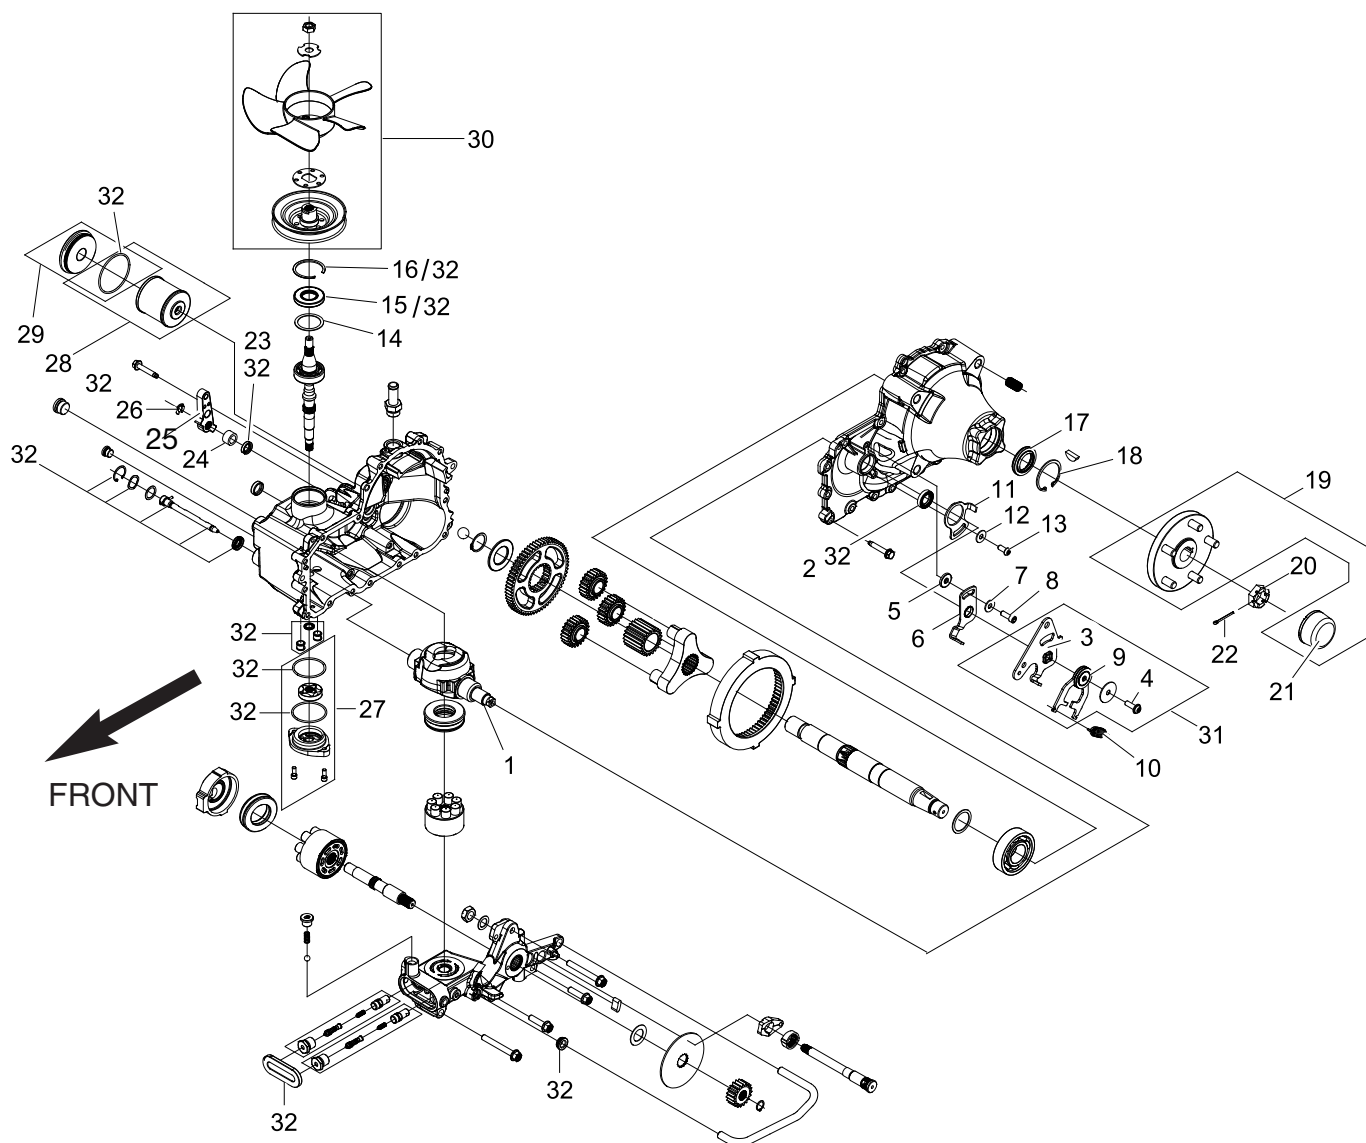

LEFT HAND TRANSAXLE ASSEMBLY

REF. NO.	PART NO.	DESCRIPTION	QTY.	REF. NO.	PART NO.	DESCRIPTION	QTY.
	50068879	Transaxle Assembly LH	1	17	50072365	Seal, 1.375 x 2.062 x .25	1
1	50072355	Swash Plate	1	18	50058294	Retaining Ring, Internal	1
2	50072356	Seal, M22 x 32 x 7	1	19	50072366	Hub Kit-5 Bolt	1
3	50072357	Control Arm LH	1	20	50072367	Hex Nut, Slotted 1-20	1
4	50058300	TWH Capscrew, 5/16" x 1" w/ Patch	1	21	50072368	Cap, Axle	1
5	50058304	Spacer, .320 x 1.005 x .1495	1	22	50072369	Cotter Pin, 9/64 x 2	1
6	50058297	Arm, Neutral LH	1	23	50072370	Seal, .56 x .88 x .19	1
7	50044513	Washer, .34 x .88 x .06	1	24	50072371	Spacer, .57 x .86 x 53	1
8	50058301	SH Capscrew, 5/16" x 1" w/Patch	1	25	50072372	Handle, Actuating	1
9	50072358	RTN Assy. (Uni Direct.) CCW	1	26	50072373	Ring, Retainer	1
10	50072359	Spring, Extension (RTN) 44lbs	1	27	50072374	Charge Cover Kit	1
11	50072360	Plate, Stop LH	1	28	50072375	Filter Kit	1
12	50044513	Washer, .34 x .88 x .06	1	29	50072376	Filter Plug Kit	1
13	50072361	HBH Capscrew, 5/16" x 3/4"	1	30	50072377	Fan / Pulley Kit	1
14	50072362	Spacer	1	31	50072379	RTN Bidirectional Kit CCW	1
15	50072363	Seal, 25 x 52 x 7 TC	1	32	50072378	Seal Kit	1
16	50072364	Retaining Ring Internal	1