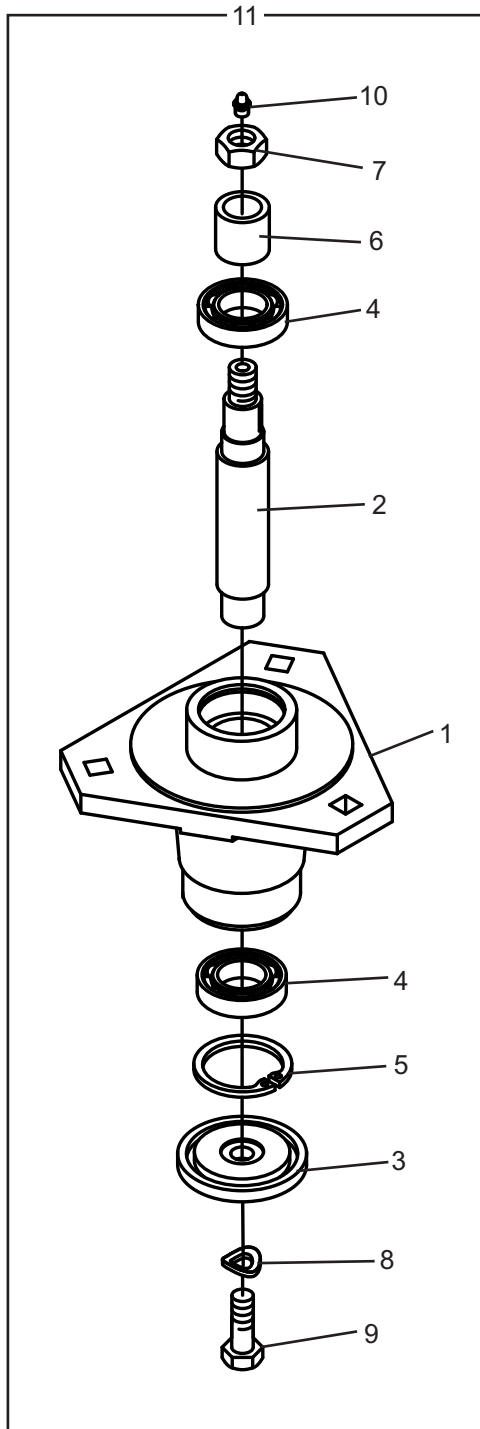

Publication 996/P
December 2020
Part No. 24214.96P

McCONEl

ZERO TURN MOWER

HDZ-4 Series

Parts Manual

TABLE OF CONTENTS

MOWER DECKS & RELATED PARTS

Spindle Assembly	118C-1-1
55" Deck - Blades, Belts & Pulleys	118C-1-2, 118C-1-3
61" Deck - Blades, Belts & Pulleys	118C-1-4, 118C-1-5
73" Deck - Blades, Belts & Pulleys	118C-1-6, 118C-1-7
55" Deck - Deck & Shields	118C-1-8
61" Deck - Deck & Shields	118C-1-9
73" Deck - Deck & Shields	118C-1-10
Deck Lift and Height Adjust Assembly	118C-1-11, 118C-1-12
Pusher Bar Assembly	118C-1-13

DECAL KIT

Safety Decals	118C-10-1
Control and Instruction Decals	118C-10-2

SPINDLE ASSEMBLY

50048640

REF. NO.	PART NO.	DESCRIPTION	QTY.
1	50045471	Spindle Housing	1
2	50045469	Greasable Shaft	1
3	88754	Blade Washer	1
4	50074583	Bearing	2
5	97685	Retaining Ring	1
6	96647BH	Pivot Tube	1
7	15563	Hex Nut, 5/8"	1
8	44040BH	Safety Washer, Heavy Duty	1
9	44506BH	Capscrew, 1/2" x 1-3/4" Gr. 8 NF	1
10	449BH	Grease Fitting	1
11	50048640	Spindle Assembly	1