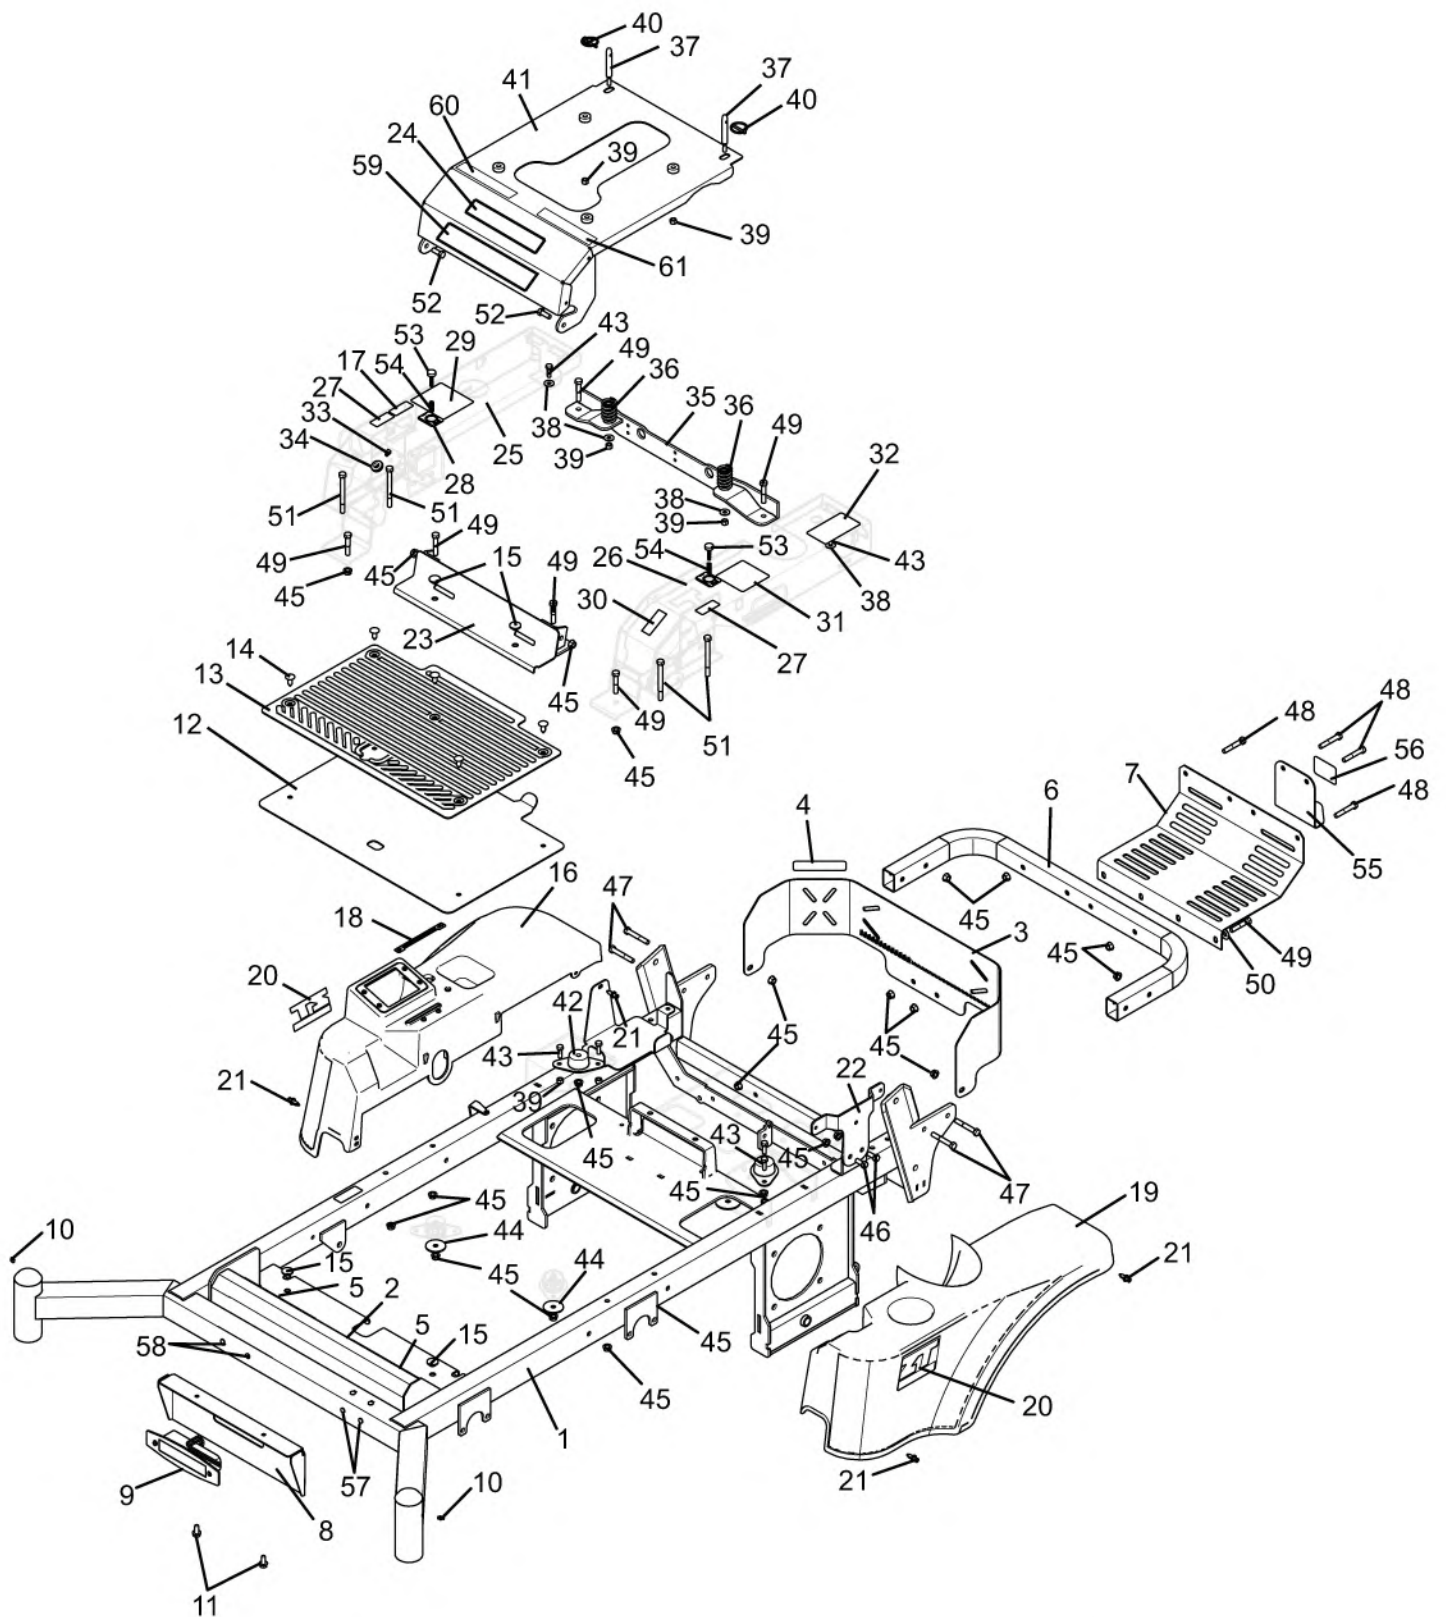

FRAME & RELATED PARTS

HDZ-4 Models

FRAME & RELATED PARTS

HDZ-4 Models

REF. NO.	PART NO.	DESCRIPTION	QTY.	REF. NO.	PART NO.	DESCRIPTION	QTY.
1	50081783	Frame Wdmt, 55", HDZ W/Decals	1	26	50079963	Console Assy, LH, HDZ Serv Prts	1
	50081784	Frame Wdmt, 61", HDZ W/Decals	1	27	50043276	Control Lever	2
	50081785	Frame Wdmt, 73", HDZ W/Decals	1	28	50079856	Tracking Decal	2
2	D1019	Warning Decal, Avoid Injury	1	29	D859	Decal, Genuine Parts Warning	1
3	50081786	Rear Shield Assy, HDZ W/Decals	1	30	50043246	Decal, Parking Brake	1
4	D1028	Warning Decal, Hot Surface	1	31	D1014	Warning Decal, Tip-Over	1
5	-----	Non-Skid Surface	2	32	D1018	Warning Decal, Equipment Fires	1
6	50081392	Bumper, 1.50" x 2.00"	1	33	50078356	Silicone Insert	1
7	50081474	Heat Shield	1	34	50078515	Grommet	1
8	50081179	Front Plate, Light	1	35	50078012-10	Seat Back Weldment	1
9	50077709	Light, Flush Mount, 18 Watt	1	36	50079735	Seat Spring	2
10	449BH	Fitting, Grease, 1/4"-28UNF STR	2	37	50079727	Seat Lock Out Pin	2
11	50080997	Capscrew, 3/8"-16 x 3/4" Wsh Hd	2	38	15907BH	Flatwasher, 5/16"	6
12	50077918-10	Foot Platform	1	39	15602BH	Locknut, 5/16"	12
13	50077532	Floor Mat	1	40	50079736	Lynch Pin	2
14	50077530	Pine Tree Clip, Non-Removable	5	41	50078328-10	Seat Platform Assembly, (with Decals)	1
15	50027622	Grommet	4		50077889-10	Seat Platform Weldment	1
16	50078306	RH Fender	1	42	50079747	Isolator, 70#	2
17	D1021	Warning Decal, Op Manual	1	43	1161010	Capscrew, 5/16" x 1" Gr 5	6
18	50079676	Throttle Decal	1	44	50077842	Isolator Washer	4
19	50078307	Fender, LH	1	45	15583	Locknut, 3/8" Gr G Flanged Narrow	24
20	50077758	H-Duty ZT Decal	2	46	-----	Capscrew, 3/8" x 7/8"	2
21	50077945	Panel Fastener, Screw Type	4	47	20224	Capscrew, 3/8" x 2-1/2"	4
22	50077935-10	Oil Reservoir Bracket	1	48	20048	Capscrew, 3/8" x 2-1/4"	4
23	50077894-10	Kick Plate Weldment	1	49	1161220	Capscrew, 3/8" x 2" Gr 5	8
24	50081770	Model Decal, HDZ3155	1	50	15915BH	Flatwasher, 3/8"	2
	50081771	Model Decal, HDZ3355	1	51	-----	Capscrew, 3/8" x 4"	4
	50081772	Model Decal, HDZ3855	1	52	20034	Capscrew, 3/8" x 1"	2
	50081773	Model Decal, HDZ3161	1	53	50079843	Knurled Head Thumb Screw	2
	50081775	Model Decal, HDZ3361	1	54	50079855	Steel Compression Spring	2
	50081776	Model Decal, HDZ3861	1	55	50081180	Hitch W/Decal	1
	50081777	Model Decal, HDZ3173	1	56	D1015	Warning, Decal, Towing	1
	50081778	Model Decal, HDZ3373	1	57	50081128	Heavy Duty Round Plug	4
	50081779	Model Decal, HDZ3873	1	58	50081432	Heavy Duty Round Plug	2
25	50079962	Console Assy, RH, HDZ Serv Prts	1	59	50065309	Decal	1
				60	D931	Decal, Caution Inspection	1
				61	D925	Decal, Caution Inspection (Spanish)	1