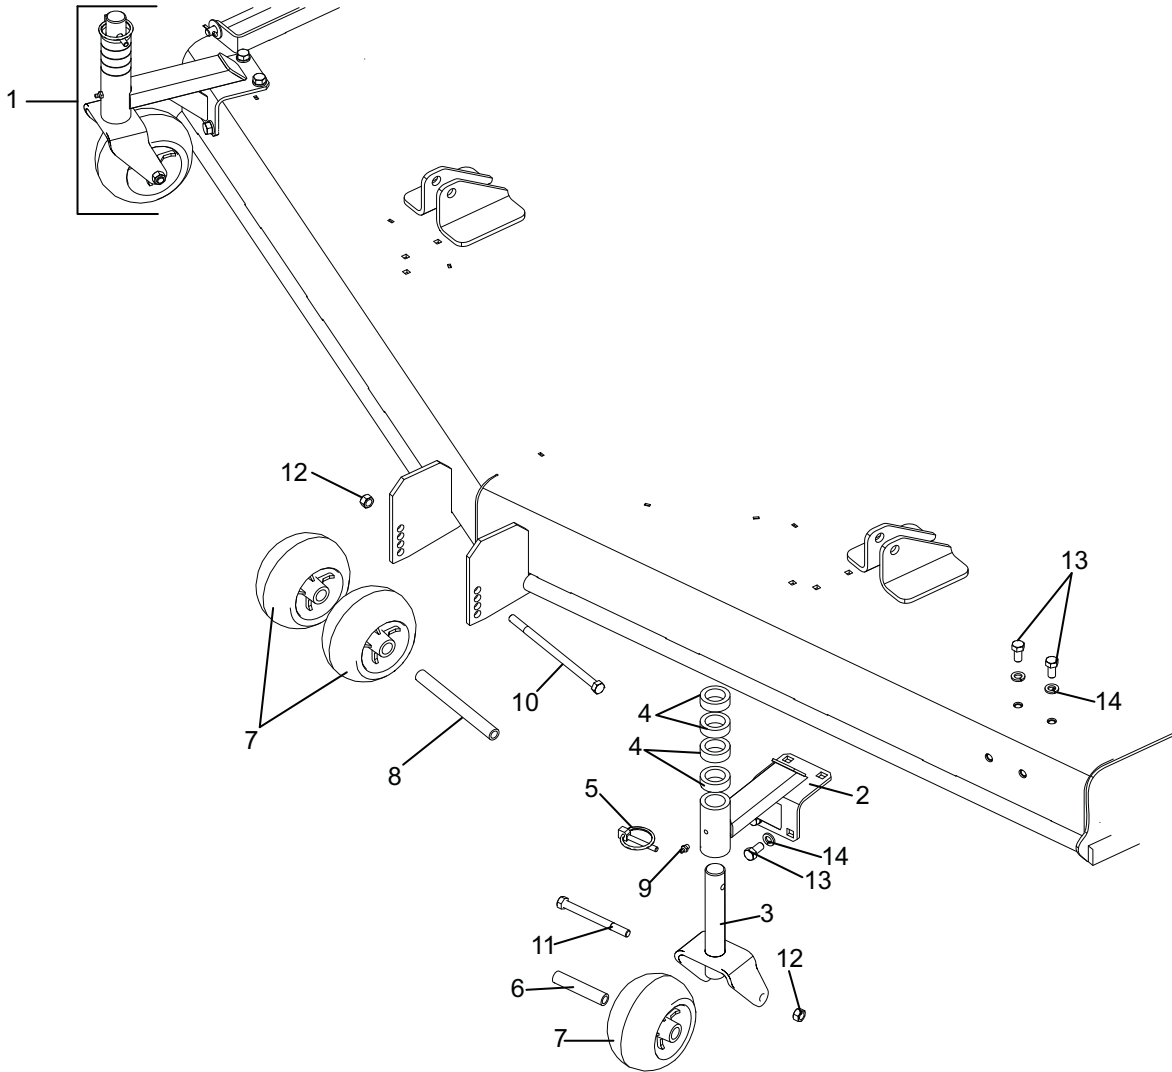

ROLLER ASSEMBLY W/CASTERS

Models: HDZ3173FX4, HDZ3373ECV4, HDZ3873ECV4

Optional: HDZ3161FX4, HDZ3361ECV4, HDZ3861ECV4

REF. NO.	PART NO.	DESCRIPTION	QTY.
1	50045525-10	Caster Fork Assembly	2
2	50045524-10	Caster Arm Weldment	1
3	50045487-10	Caster Fork Weldment	1
4	84612	Tailwheel Spacer, Short	4
5	50022926	Lynch Pin, 1/4" x 1-3/4" PLT	1
6	50027488	Bushing, Anti-Scalp Roller	1
7	50025511	Roller, Anti-Scalp	4
8	50029093	Bushing, Anti-Scalp Roller	1
9	449BH	Grease Fitting	1
10	20270	Capscrew, 3/8" x 7" Gr. 5	1
11	-----	Capscrew, 3/8" x 4" Gr. 5	1
12	9131200	Locknut, 3/8"	2
13	19100BH	Capscrew, 3/8" x 3/4"	8
14	15812	Lockwasher, 3/8"	8