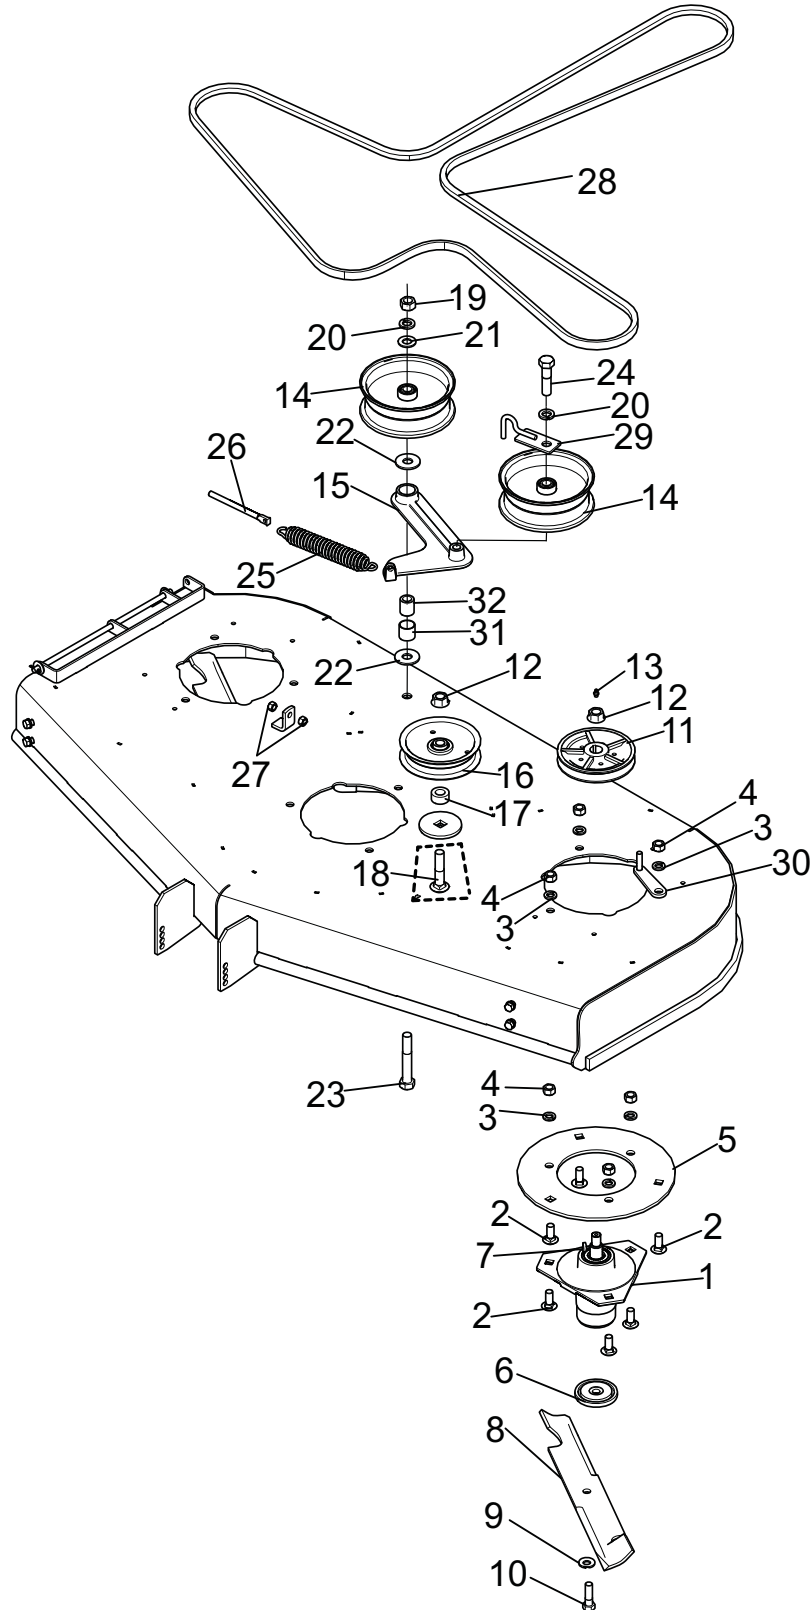

73" DECK

Blades, Belts & Pulleys

Models: HDZ3173FX4, HDZ3373ECV4, HDZ3873ECV4

73" DECK

Blades, Belts & Pulleys

Models: HDZ3173FX4, HDZ3373ECV3, HDZ3873ECV4

REF. NO.	PART NO.	DESCRIPTION	QTY.
1	50048640	Spindle Assembly	3
2	5161612	Carriage Bolt, 1/2" x 1-1/4" Gr. 5	18
3	15806	Lockwasher, 1/2"	18
4	8151600	Hex Nut, 1/2"	18
5	50027254	Mounting Plate, Spindle	3
6	88754	Blade Washer	3
7	88753	Woodruff Key	3
8	50056495	Blade, 25" CW Parallel, Uplift w/Cutout	3
	82325	Blade, 25" CW Parallel, Uplift (Opt.)	3
	50029160	Blade, 25" CW Mulching (Opt.)	3
	95755	Blade, 25" CW Low Uplift (Opt.)	3
	50034300	Blade, 25" CW Hi-Corner Uplift (Opt.)	3
9	44040BH	Safety Washer, Heavy Duty	3
10	44506BH	Capscrew, 1/2" x 1-3/4" NF Gr. 5	3
11	50074051	Sheave, 7.25"	3
12	20414	Locknut, 5/8" GR G Flng	4
13	449BH	Fitting, Grease, 1/4"-28 UNF Str	3
14	50027489	Pulley, Deck Idler	2
15	50077639	Idler Arm Casting	1
16	88663	Idler	1
17	94997	Spacer	1
18	20314	Carriage Bolt, 5/8" x 3"	1
19	15563	Hex Nut, 5/8"	1
20	19486	Lockwasher, 5/8"	2
21	44814BH	Flatwasher, 5/8" SAE Hrd	1
22	15925	Flatwasher, 5/8"	2
23	20237BH	Capscrew, 5/8" x 4" G5 ZP	1
24	-----	Capscrew, 5/8" x 2-1/2" Gr. 5	1
25	50079734	Spring, Extension	1
26	50054988	Tension Rod	1
27	8151200	Hex Nut, 3/8"	2
28	50027564	Belt, Deck - 72"	1
29	50079687	Belt Guide Weldment	1
30	50080792	Belt Guide Weldment	1
31	50081094	Igus Idler Bushing	1
32	50081093	Idler Wear Bushing	1