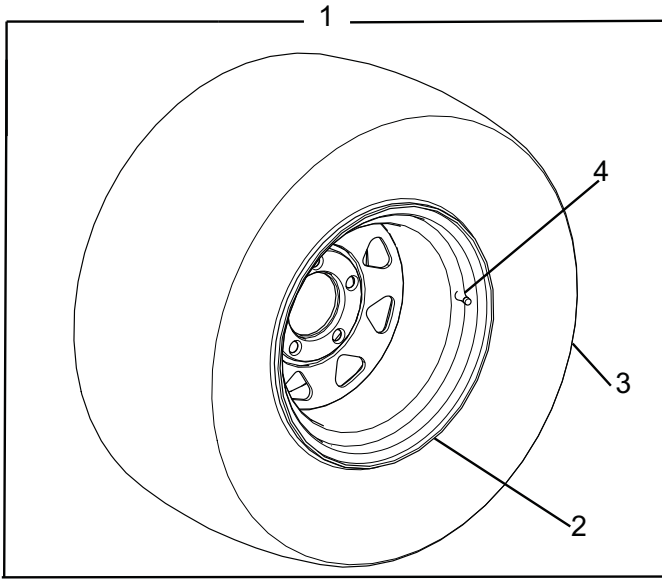

HDZ-4 TYRE ASSEMBLIES

WHEEL & RADIAL TYRE ASSEMBLY

REF. NO.	PART NO.	DESCRIPTION	QTY.
1	50081057	Wheel & Radial Tyre Assy.	1
2	50077280	Wheel 12 x 8.5-1.125 Outset	1
3	50081056	Radial Tyre 24 x 12.00R-12	1
4	----	Valve Stem	1

BAR TYRE ASSEMBLIES