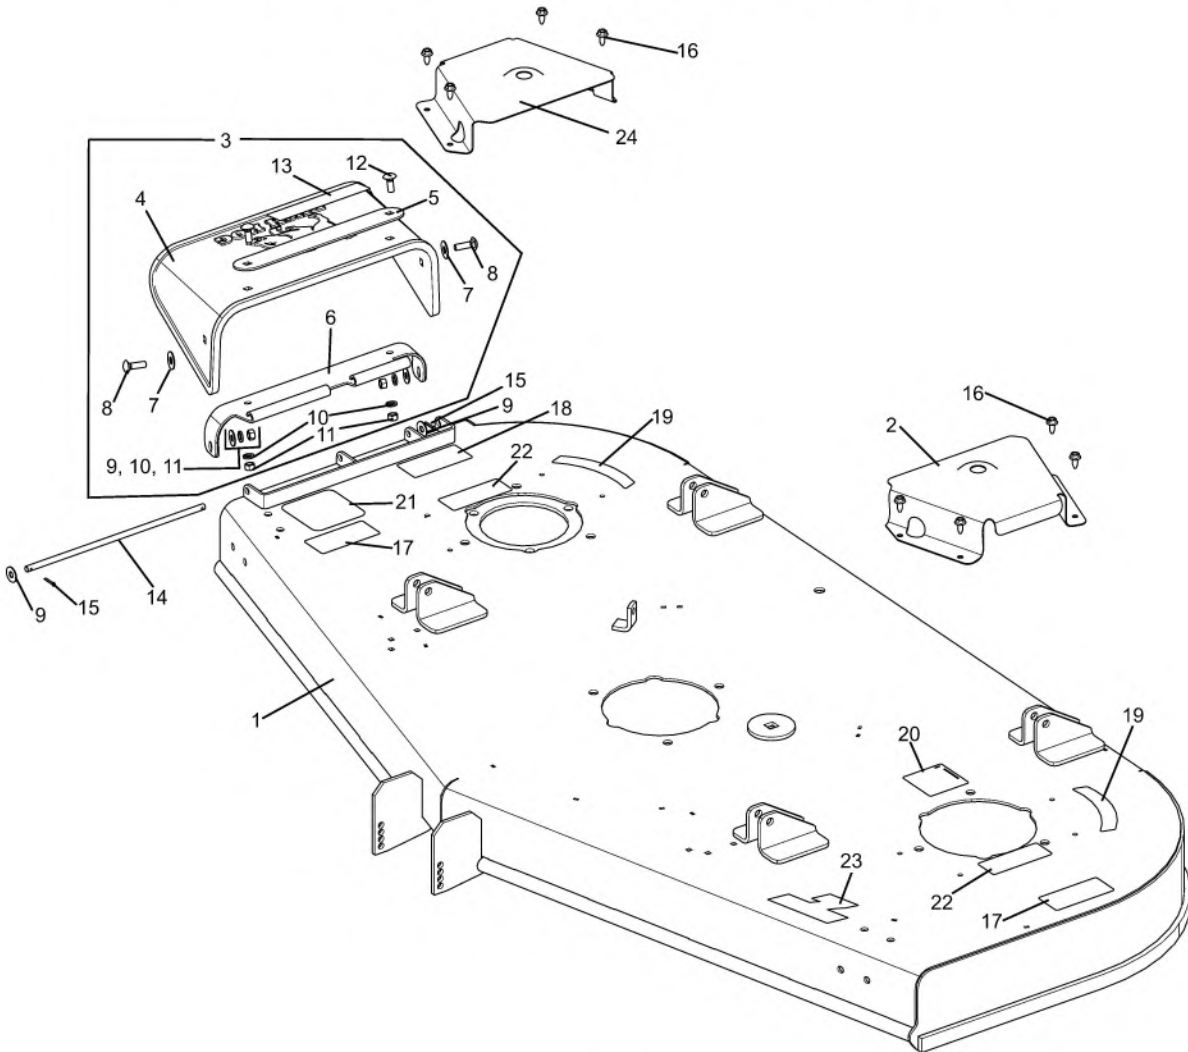

55" DECK

Deck & Shields

Models: HDZ3155FX4 HDZ3355ECV4, HDZ3855ECV4

REF. NO.	PART NO.	DESCRIPTION	QTY.	REF. NO.	PART NO.	DESCRIPTION	QTY.
1	50081460	Deck Assembly w/Decals	1	13	D1024	Decal, Warning, Discharge Chute	1
2	50077633	Deck Shield	2	14	50079903	Discharge Chute Pin	1
3	50079190-10	Discharge Chute Assembly	1	15	-----	Cotter Pin, 1/8" x 3/4"	2
4	50078452	Discharge Chute	1	16	50043225	Capscrew, 5/16" x 3/4" Washer Hd	8
5	50060787-10	Outer Band	1	17	D1025	Decal, Warning, Rotating Blades	2
6	50060784-10	Inner Band	1	18	D1022	Decal, Warning, Thrown Object Hazard	1
7	-----	Flatwasher, 7/16"	2	19	D1023	Decal, Warning, Keep Shields In Place	2
8	5161212	Carriage Bolt, 3/8" x 1-1/4" Gr. 5	2	20	50077946	Decal, Belt Installation Guide	1
9	15915BH	Flatwasher, 3/8"	4	21	D1026	Decal, Not A Step	1
10	15812	Lockwasher, 3/8"	4	22	D1016	Decal, Warning, Pinch Point	2
11	8151200	Hex Nut, 3/8"	4	23	50077759	Decal, 7 GA Steel	2
12	44109BH	Carriage Bolt, 3/8" x 1" Gr. 5	2				

61" DECK

Deck & Shields

Models: HDZ3161FX4, HDZ3361ECV4, HDZ3861ECV4

REF. NO.	PART NO.	DESCRIPTION	QTY.	REF. NO.	PART NO.	DESCRIPTION	QTY.
1	50080639	Deck Assembly w/Decals	1	13	D1024	Decal, Warning, Discharge Chute	1
2	50080655	Deck Shield	1	14	50079903	Discharge Chute Pin	1
3	50079190-10	Discharge Chute Assembly	1	15	-----	Cotter Pin, 1/8" x 3/4"	2
4	50078452	Discharge Chute	1	16	50043225	Capscrew, 5/16" x 3/4" Washer Hd	8
5	50060787-10	Outer Band	1	17	D1025	Decal, Warning, Rotating Blades	2
6	50060784-10	Inner Band	1	18	D1022	Decal, Warning, Thrown Objects Hazard	1
7	-----	Flatwasher, 7/16"	2	19	D1023	Decal, Warning, Keep Shields in Place	2
8	5161212	Carriage Bolt, 3/8" x 1-1/4" Gr. 5	2	20	50077946	Decal, Belt Installation Guide	1
9	15915BH	Flatwasher, 3/8"	4	21	D1026	Decal, Not A Step	1
10	15812	Lockwasher, 3/8"	4	22	D1016	Decal, Warning, Pinch Point	2
11	8151200	Hex Nut, 3/8"	4	23	50077759	Decal, 7 GA Steel	2
12	44109BH	Carriage Bolt, 3/8" x 1" Gr. 5	2	24	50078004-10	Deck Shield	1