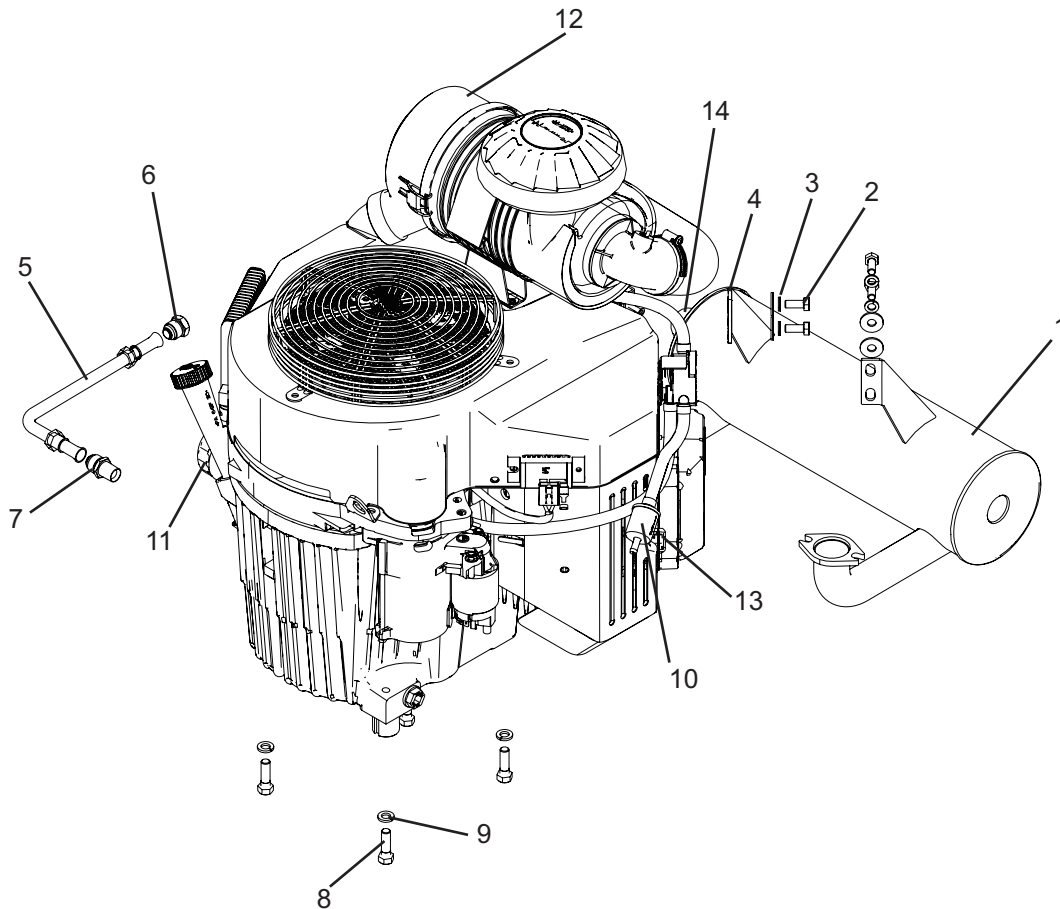

KAWASAKI ENGINE

HDZ3155FX4, HDZ3161FX4 & HDZ3173FX4 Zero Turn Mowers
Engine Model FX921V-999C-31 Hp
Spec. FX921V-AS15-R

FOR COMPLETE ENGINE REPLACEMENT OR ENGINE REPAIR PARTS
SEE YOUR NEAREST KAWASAKI ENGINE SERVICE DEALER

REF. NO.	PART NO.	DESCRIPTION	QTY.
1	50079746	Muffler, Kawasaki - FX921 w/Spark Arrestor	1
2	44315BH	Capscrew, M8 x 1.25 x 20 Gr. 8.8	4
3	44311BH	Lockwasher, M8	4
4	-----	Flatwasher, 5/16"	4
5	50081653	Oil Drain Hose 14.00"	1
6	97342	Plug	1
7	97343	Adp, Hyd Str, 3/8" M NPT x 3/4 M JIC	1
8	1161212	Capscrew, 3/8" x 1-1/4" Gr. 5	4
9	15812	Lockwasher, 3/8"	4
10	-----	Fuel Filter	1
11	-----	Oil Filter	1
12	-----	Air Filter	1
13	-----	Spark Plug	2
14	50079588	Kit, Spark Arrestor	1