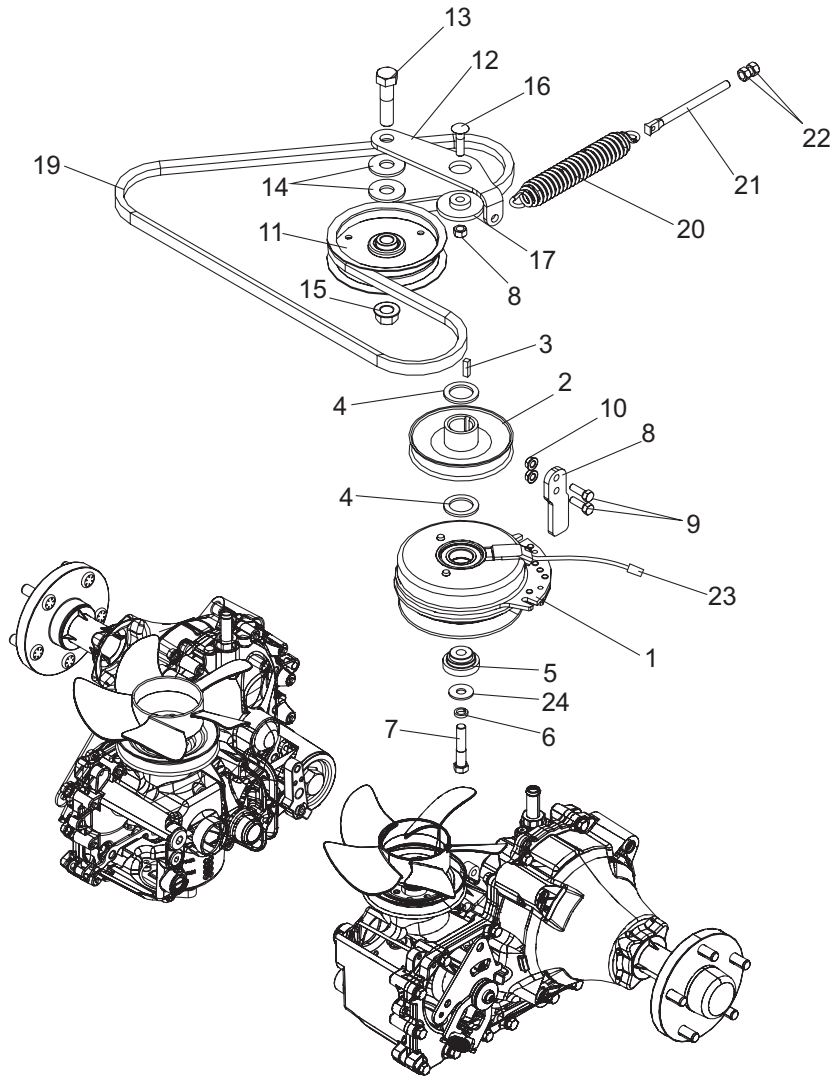

CLUTCH, PUMP, DRIVE BELT & RELATED PARTS

REF. NO.	PART NO.	DESCRIPTION	QTY.	REF. NO.	PART NO.	DESCRIPTION	QTY.
1	50068675	Clutch Assy	1	12	50077810-10	Engine Idler Bracket	1
2	50070892	Engine Sheave, 5.00 EOD	1	13	-----	Capscrew, 5/8" x 2-1/2" Gr. 5	1
3	19455	Key, .25" x .25" x .875"	1	14	15925	Flatwasher, 5/8" Zp	2
4	50029504	Spacer Washer	2	15	20414	Locknut, 5/8" Gr G Cp Flng Centerlock	1
5	50078908	Clutch, D-Bushing	1	16	44286	Carr Bolt, 3/8" x 1-1/2" Gr. 5 ZP	1
6	50034847	Lockwasher, 7/16" Hi-Collar	1	17	50027367	Bushing-Hydr. Pump Idler	1
7	50037070	Clutch Locking Bolt, 7/16" x 2-1/4"	1	18	9131200	Locknut, 3/8" Gr C Flng	1
8	50077809-10	Clutch Stop	1	19	50070699	Belt, IZT	1
9	1161010	Capscrew, 5/16" x 1" Gr. 5	2	20	50079734	Spring Cone Ext	1
10	44521	Locknut, 5/16" Gr G Flng	2	21	50054988	Tension Rod	1
11	88663	Idler Assembly	1	22	8151200	Hex Nut, 3/8"	2
				23	50030223	Pig Tail	1