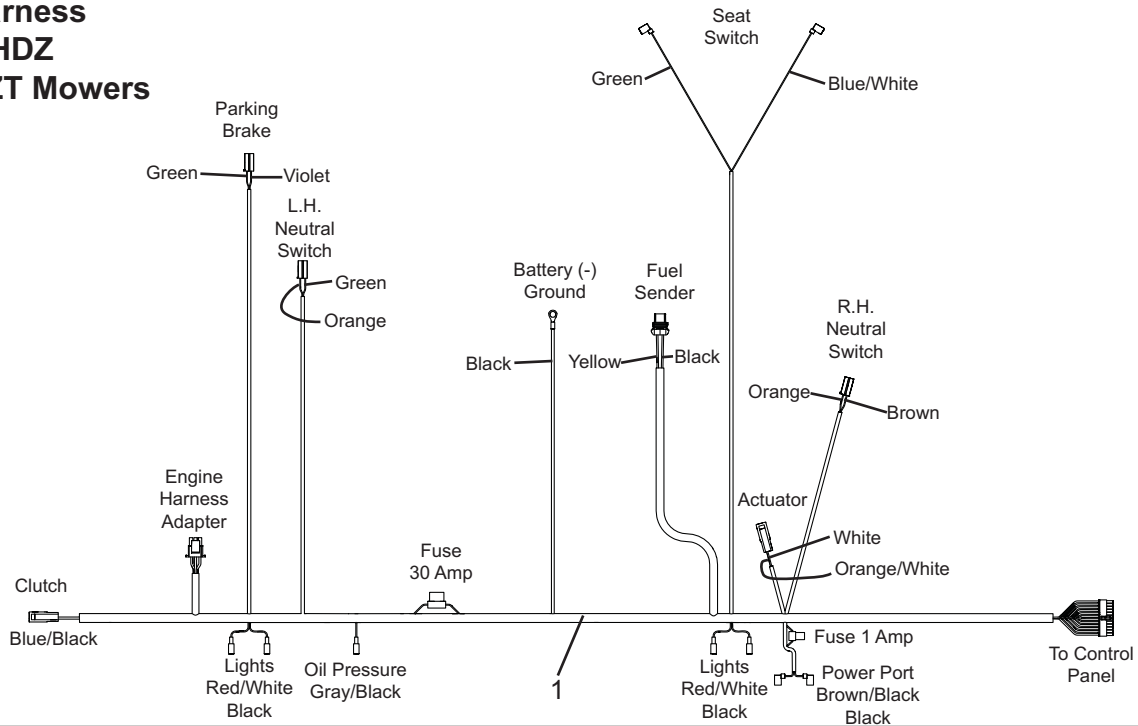

WIRING HARNESSSES

Main Harness For All HDZ Series ZT Mowers

Engine Adapter Harness