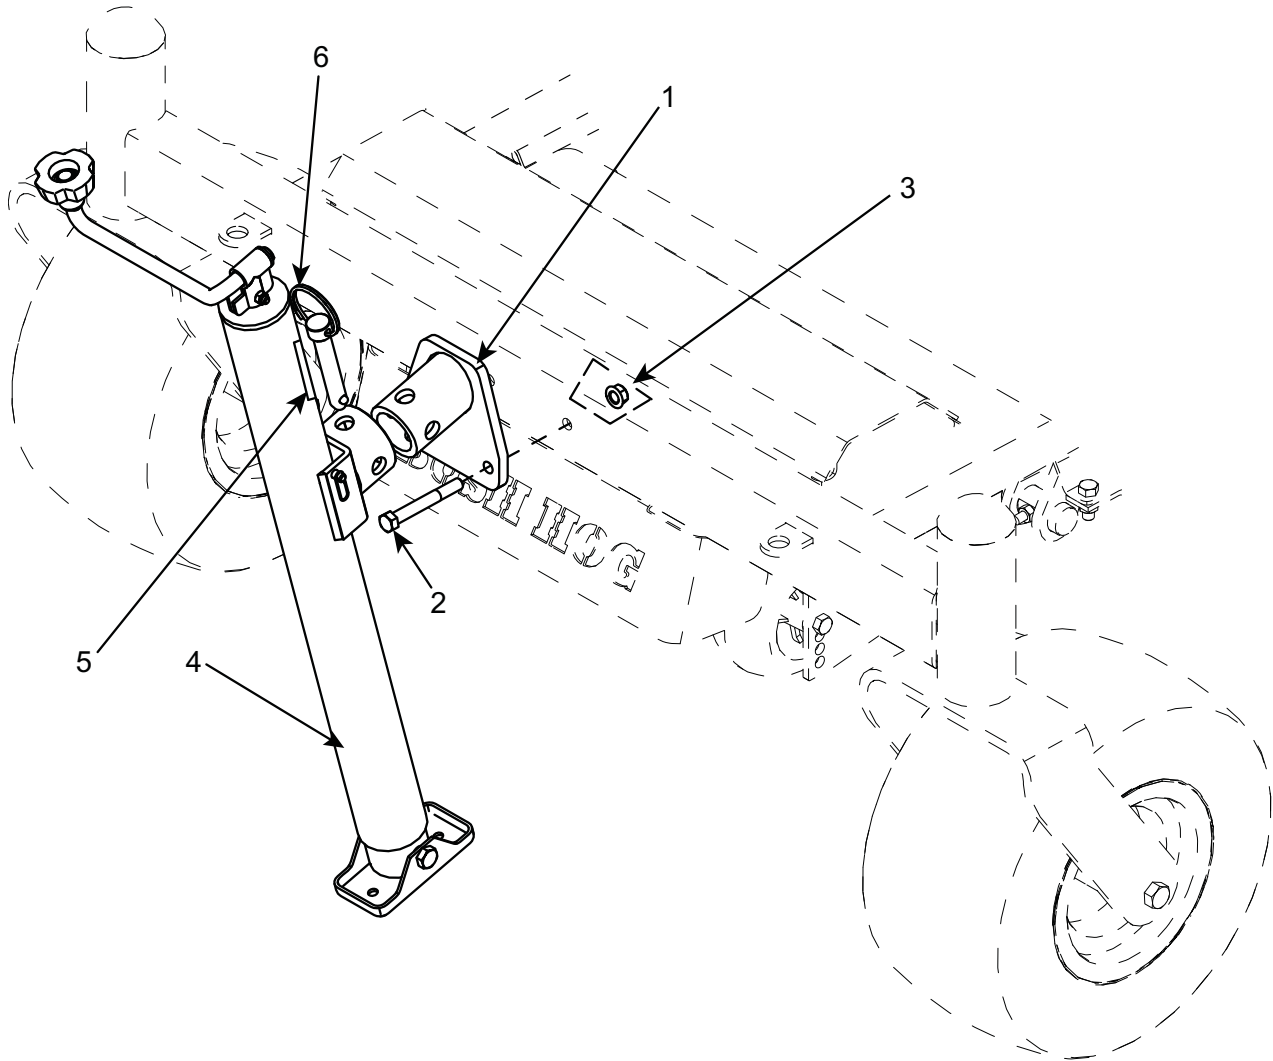

JACK MOUNT KIT (Optional)

50081545

REF. NO.	PART NO.	DESCRIPTION	QTY.
1	50081153	Jack Mount Weldment	1
2	----	Capscrew, 3/8" x 3" G8 ZP	2
3	15583	Locknut, 3/8" GR. G Flng, Narrow	2
4	50081145	Jack, Top Wind	1
5	D1009	Decal, Warning Jack Capacity	1
6	----	Steel Quick Pin & Pull Ring	1
7	-----	Instruction Sheet,(50081158)	1