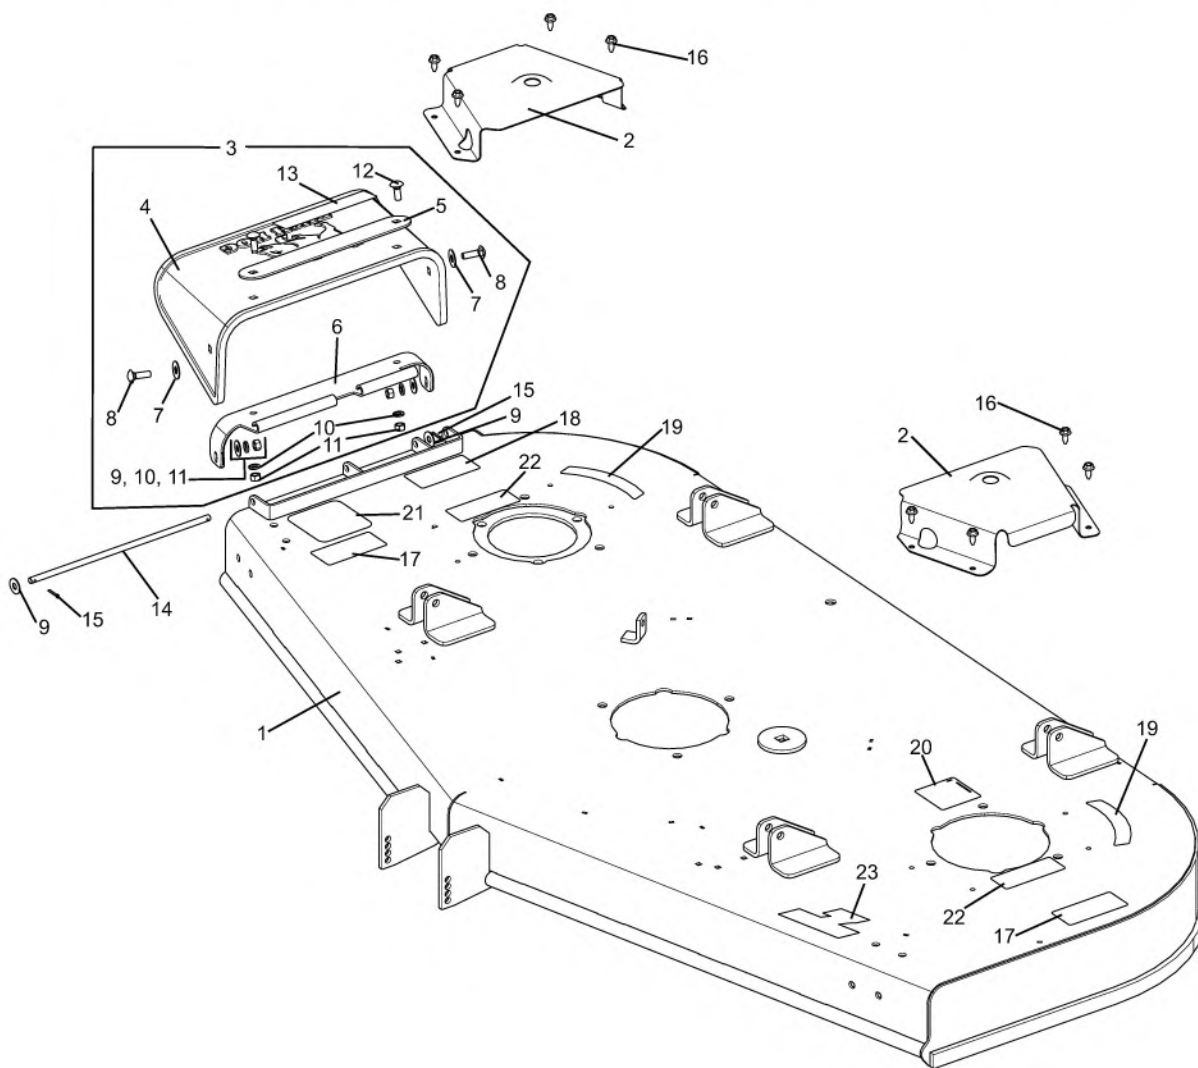

61" DECK

Deck & Shields

Models: HDZ3161FX4, HDZ3361ECV4, HDZ3861ECV4

REF. NO.	PART NO.	DESCRIPTION	QTY.	REF. NO.	PART NO.	DESCRIPTION	QTY.
1	50080639	Deck Assembly w/Decals	1	13	D1024	Decal, Warning, Discharge Chute	1
2	50080655	Deck Shield	1	14	50079903	Discharge Chute Pin	1
3	50079190-10	Discharge Chute Assembly	1	15	-----	Cotter Pin, 1/8" x 3/4"	2
4	50078452	Discharge Chute	1	16	50043225	Capscrew, 5/16" x 3/4" Washer Hd	8
5	50060787-10	Outer Band	1	17	D1025	Decal, Warning, Rotating Blades	2
6	50060784-10	Inner Band	1	18	D1022	Decal, Warning, Thrown Objects Hazard	1
7	-----	Flatwasher, 7/16"	2	19	D1023	Decal, Warning, Keep Shields in Place	2
8	5161212	Carriage Bolt, 3/8" x 1-1/4" Gr. 5	2	20	50077946	Decal, Belt Installation Guide	1
9	15915BH	Flatwasher, 3/8"	4	21	D1026	Decal, Not A Step	1
10	15812	Lockwasher, 3/8"	4	22	D1016	Decal, Warning, Pinch Point	2
11	8151200	Hex Nut, 3/8"	4	23	50077759	Decal, 7 GA Steel	2
12	44109BH	Carriage Bolt, 3/8" x 1" Gr. 5	2	24	50078004-10	Deck Shield	1

73" DECK

Deck & Shields

Models: HDZ3173FX4, HDZ3373ECV4, HDZ3873ECV4

REF. NO.	PART NO.	DESCRIPTION	QTY.	REF. NO.	PART NO.	DESCRIPTION	QTY.
1	50080640	Deck Assembly w/Decals	1	13	D1024	Decal, Warning, Discharge Chute	1
2	50078004-10	Deck Shield	2	14	50079903	Discharge Chute Pin	1
3	50079190-10	Discharge Chute Assembly	1	15	-----	Cotter Pin, 1/8" x 3/4"	2
4	50078452	Discharge Chute	1	16	50043225	Capscrew, 5/16" x 3/4" Washer Hd	8
5	50060787-10	Outer Band	1	17	D1025	Decal, Warning, Rotating Blades	2
6	50060784-10	Inner Band	1	18	D1022	Decal, Warning, Thrown Object Hazard	1
7	-----	Flatwasher, 7/16"	2	19	D1023	Decal, Warning, Keep Shields in Place	2
8	5161212	Carriage Bolt, 3/8" x 1-1/4" Gr. 5	2	20	50077946	Decal, Belt Installation Guide	1
9	15915BH	Flatwasher, 3/8"	4	21	D1026	Decal, Not A Step	1
10	15812	Lockwasher, 3/8"	4	22	D1016	Decal, Warning, Pinch Points	2
11	8151200	Hex Nut, 3/8"	4	23	50077759	Decal, 7 GA Steel	2
12	44109BH	Carriage Bolt, 3/8" x 1" Gr. 5	2				