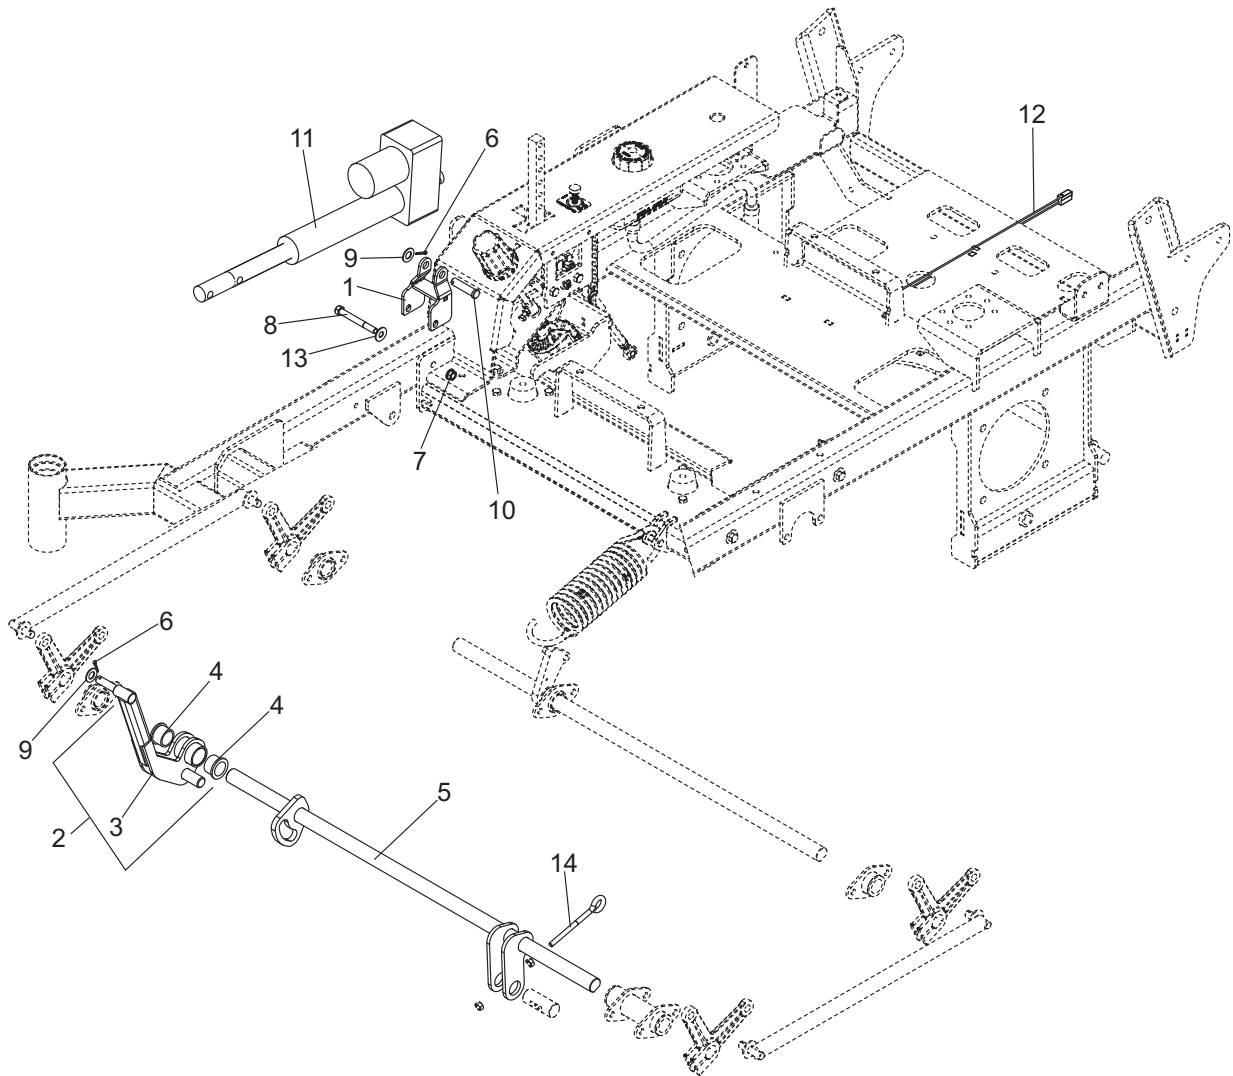

ACTUATOR KIT (Optional)

50080511

REF. NO.	PART NO.	DESCRIPTION	QTY.
1	50080507	Actuator Mount Weldment	1
2	50080510	Actuator Pivot Assembly (Items 3 & 4)	1
3	50080508	Actuator Pivot Weldment	1
4	50049026	Bushing-Oil Impregnated, Bronze	2
5	-----	Deck Lift Pivot Weldment	1
6	-----	Cotter Pin, 1/8" x 3/4"	2
7	9131200	Locknut, 3/8" GRC	1
8	-----	Capscrew, 3/8" x 3-1/4" Gr. 5	1
9	15829	Flatwasher, 1/2" SAE	2
10	50079904	Clevis Pin	1
11	50048995	Actuator	1
12	50080684	Actuator Lead	1
13	15915BH	Flatwasher, 3/8"	1
14	50080776	Eyebolt, 5/16" x 4"	1
15	-----	Instruction Sheet (50079589)	1