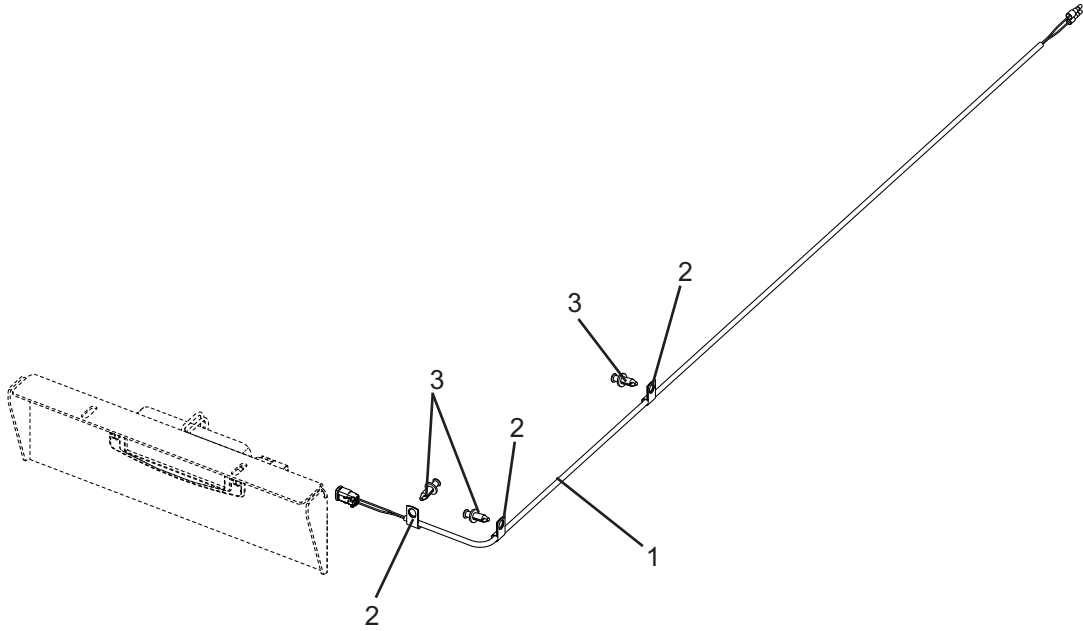

RELATED PARTS FOR LIGHT

REF. NO.	PART NO.	DESCRIPTION	QTY.
1	50077710	Wire Pigtail For Light	1
2	50074735	Cable Clamp	3
3	50077945	Panel Fastener, Screw Type	3