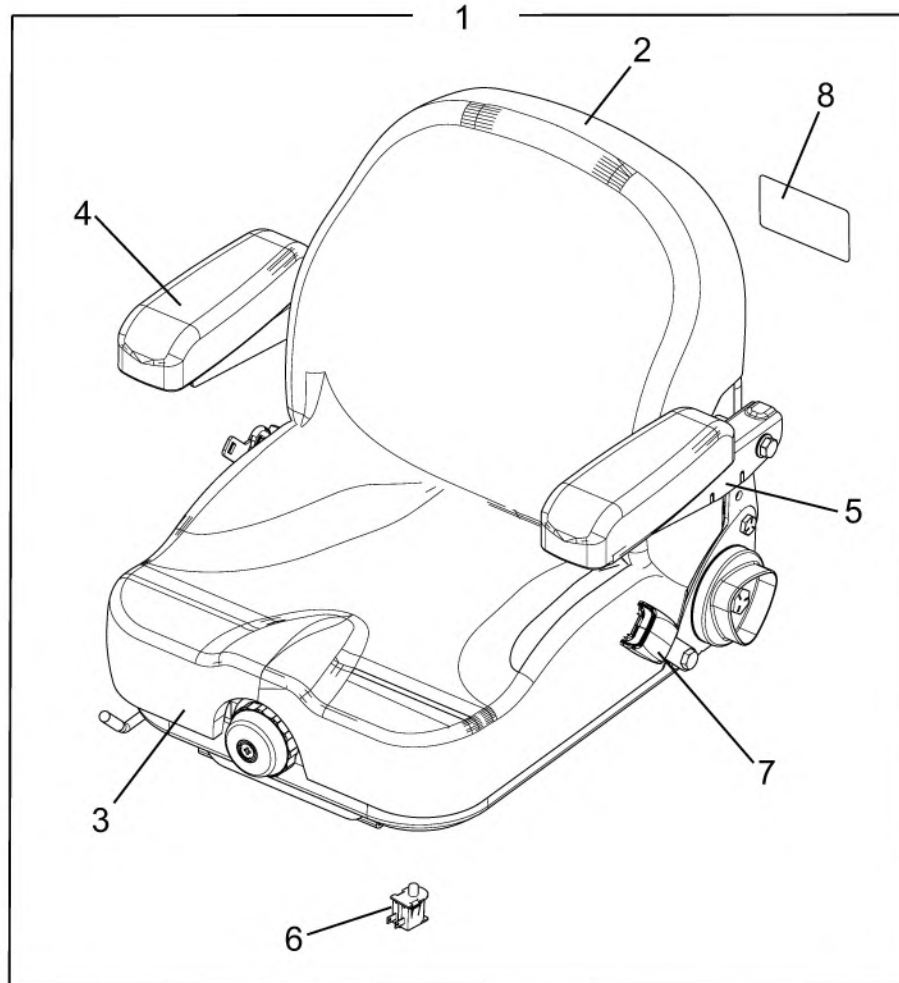

HDZ-4 SERIES ZERO TURN MOWER FULL SUSPENSION SEAT

SEATS INC FULL SUSPENSION SEAT w/LOGO

REF. NO.	PART NO.	DESCRIPTION	QTY.
1	50081233	Seats Inc., Seat Assy., Full Suspension	1
2	50081117	Back Cover For LB 13M-Reclining	1
3	50081116	BTM Cushion Cover for 13M	1
4	50081118	Set of Arm Pad w/Hardware	1
5	50081119	Set of Front Adj. Arms w/Hardware	1
6	50048610	Switch, Delta Seat	1
7	50080769	2" Retractable Belt Kit w/Spacers	1
8	D1018	Decal, Warning, Equipment Fires	1