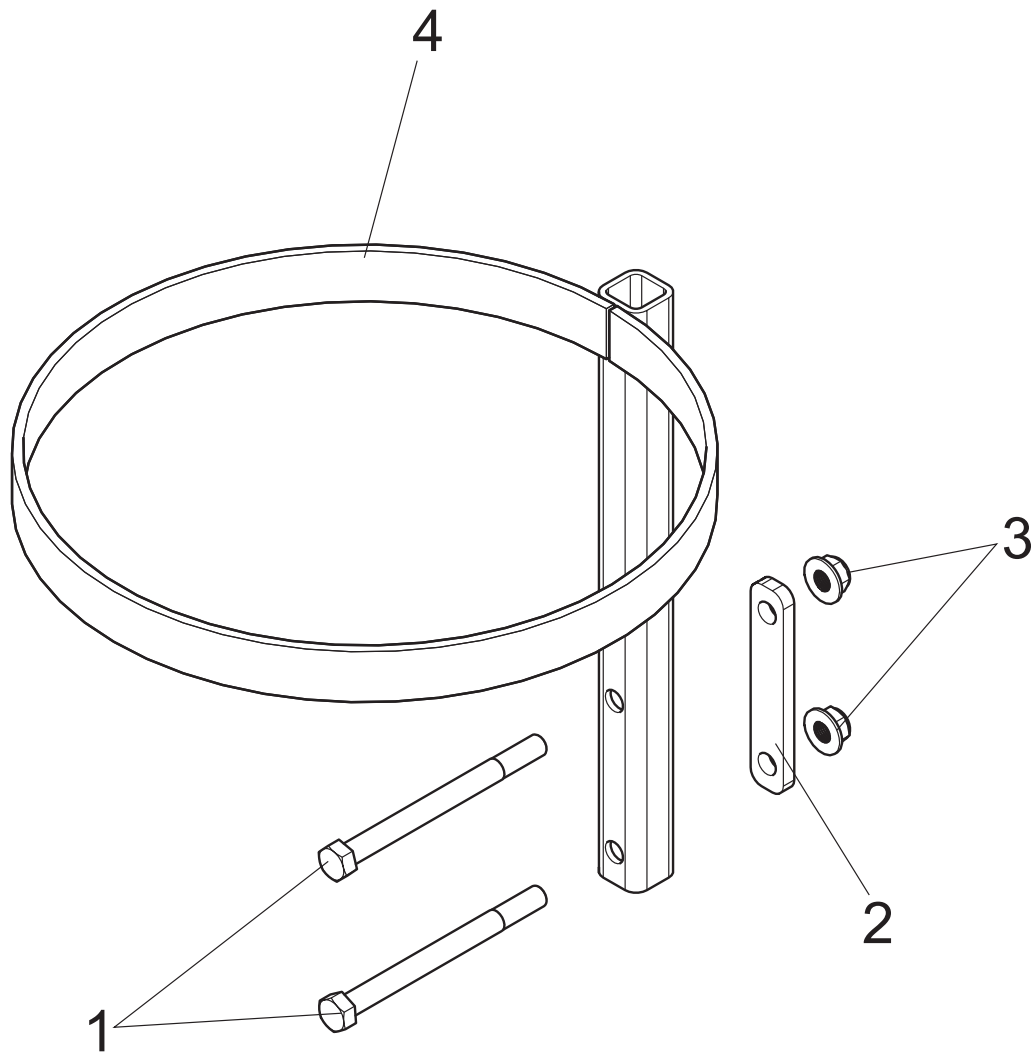

BUCKET HOLDER KIT (Optional)

50080573

REF. NO.	PART NO.	DESCRIPTION	QTY.
1	44126	Capscrew, 3/8" x 4-1/2" Gr. 5	2
2	50080580	Bucket Strap, HDZ	1
3	-----	Locknut, 3/8" Flange Nylock	2
4	-----	Bucket Holder Weldment, HDZ	1
5	-----	Instruction Sheet (50080574)	1