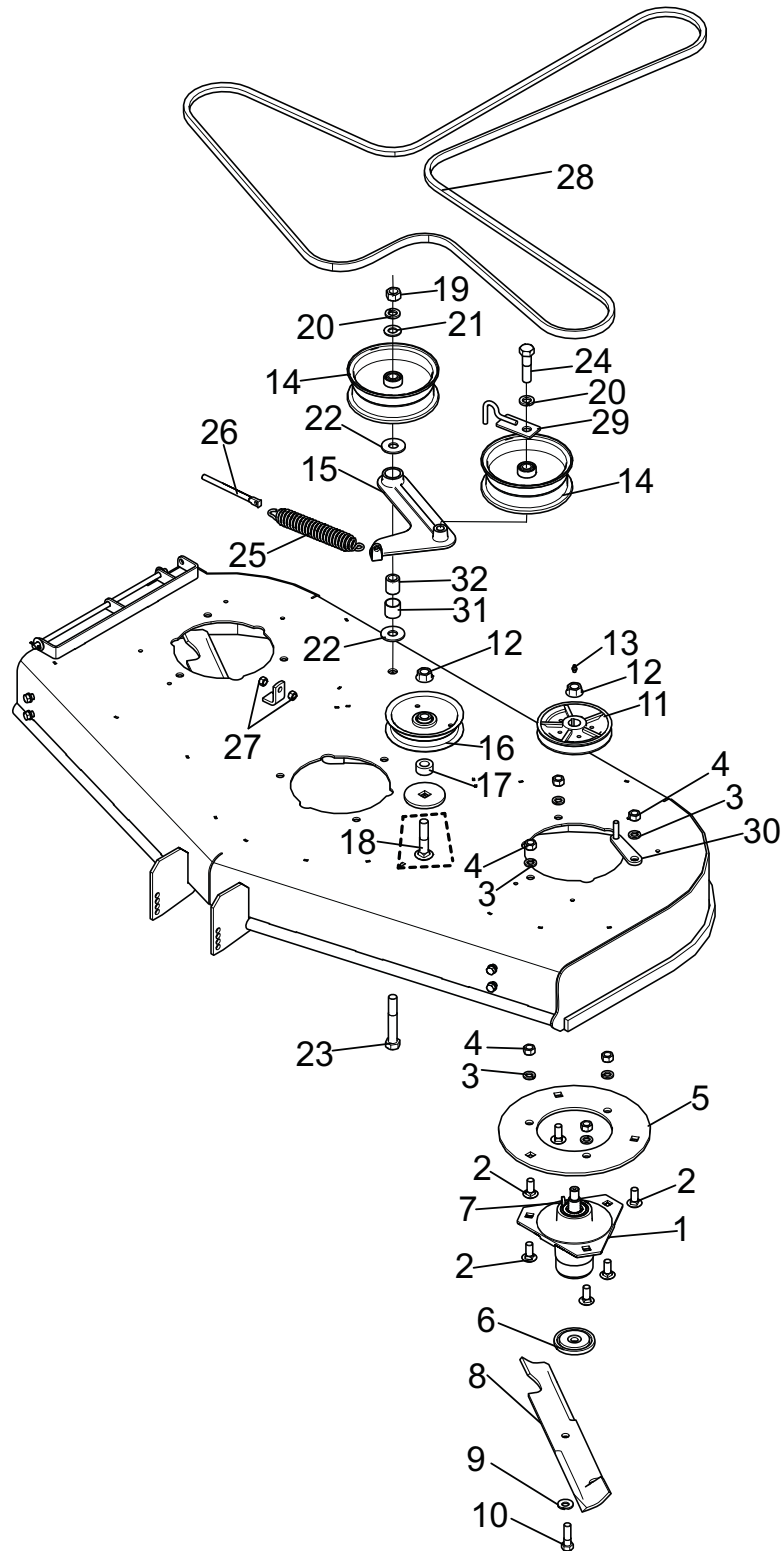

DECAL KIT

Safety Decals	118C-10-1
Control and Instruction Decals	118C-10-2

SPINDLE ASSEMBLY

50048640

REF. NO.	PART NO.	DESCRIPTION	QTY.
1	50045471	Spindle Housing	1
2	50045469	Greasable Shaft	1
3	88754	Blade Washer	1
4	50074583	Bearing	2
5	97685	Retaining Ring	1
6	96647BH	Pivot Tube	1
7	15563	Hex Nut, 5/8"	1
8	44040BH	Safety Washer, Heavy Duty	1
9	44506BH	Capscrew, 1/2" x 1-3/4" Gr. 8 NF	1
10	449BH	Grease Fitting	1
11	50048640	Spindle Assembly	1

55" DECK

Blades, Belts & Pulleys

Models: HDZ3155FX4, HDZ3355ECV4, HDZ3855ECV4

55" DECK

Blades, Belts & Pulleys

Models: HDZ3155FX4, HDZ3355ECV4, HDZ3855ECV4

REF. NO.	PART NO.	DESCRIPTION	QTY.
1	50048640	Spindle Assembly	3
2	5161612	Carriage Bolt, 1/2" x 1-1/4" Gr. 5	18
3	15806	Lockwasher, 1/2"	18
4	8151600	Hex Nut, 1/2"	18
5	50027254	Mounting Plate, Spindle	3
6	88754	Blade Washer	3
7	88753	Woodruff Key	3
8	50056494	Blade, 19" CW Parallel, Uplift w/Cutout	3
	50025382	Blade, 19" CW Corner, Uplift (Opt.)	3
	50034298	Blade, 19" CW Hi-Corner, Uplift(Opt.)	3
	50029158	Blade, 19" Mulching, CW (Opt.)	3
	97235	Blade, 19" CW Parallel Uplift (Opt.)	3
9	44040BH	Safety Washer, Heavy Duty	3
10	44506BH	Capscrew, 1/2" x 1-3/4" NF Gr. 5	3
11	50074053	Sheave, 5.50" EOD	3
12	20414	Locknut, 5/8" GR G Flng	4
13	449BH	Fitting, Grease, 1/4"-28 UNF Str	3
14	50027489	Pulley, Deck Idler	2
15	50077639	Idler Arm Casting	1
16	88663	Idler	1
17	94997	Spacer	1
18	20314	Carriage Bolt, 5/8" x 3"	1
19	15563	Hex Nut, 5/8"	1
20	19486	Lockwasher, 5/8"	2
21	44814BH	Flatwasher, 5/8" SAE Hrd	1
22	15925	Flatwasher, 5/8"	2
23	20237BH	Capscrew, 5/8" x 4" G5 ZP	1
24	-----	Capscrew, 5/8" x 2-1/2" Gr. 5	1
25	50079734	Spring, Extension	1
26	50054988	Tension Rod	1
27	8151200	Hex Nut, 3/8"	2
28	88843	Belt, Deck - HB - 155.00	1
29	50079687	Belt Guide Weldment	1
30	50080792	Belt Guide Weldment	1
31	50081094	Igus Idler Bushing	1
32	50081093	Idler Wear Bushing	1