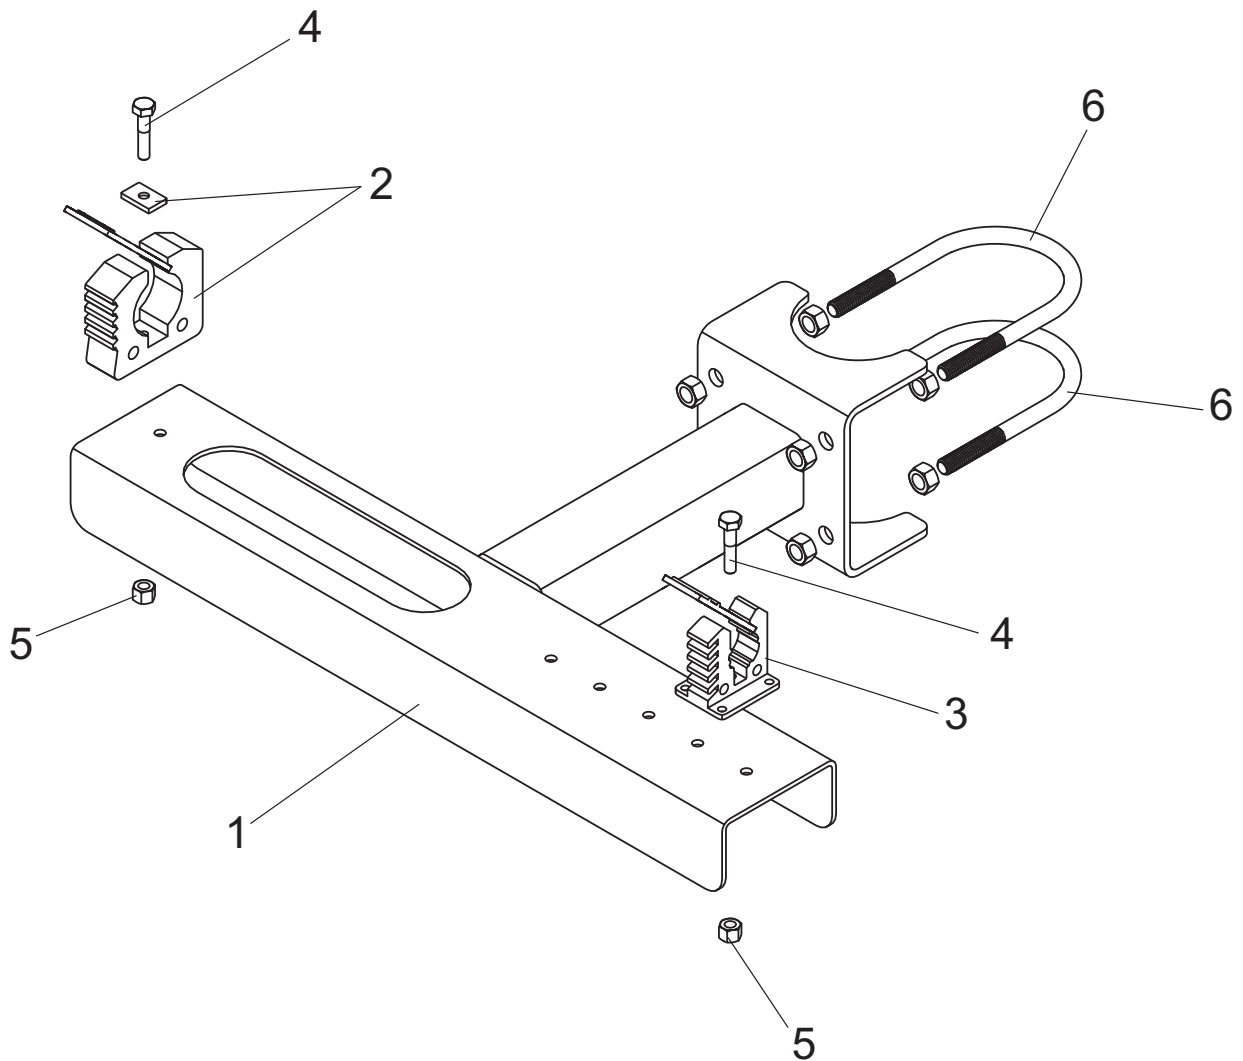

STRING TRIMMER HOLDER KIT (Optional) 50080600

REF. NO.	PART NO.	DESCRIPTION	QTY.
1	50080594	Weed Eater Bracket Weldment	1
2	50080593	Quick Fist Clamp, Original w/Clip	1
3	50080592	Quick Fist Clamp, Mini	1
4	19114BH	Capscrew, 1/4" x 1-1/4" Gr. 5	2
5	15608	Locknut, 1/4" GR C CP	2
6	50080601	U-Bolt, 3/8" x 3.01" ID w/Nuts	2
7	-----	Instruction Sheet (50080778)	1