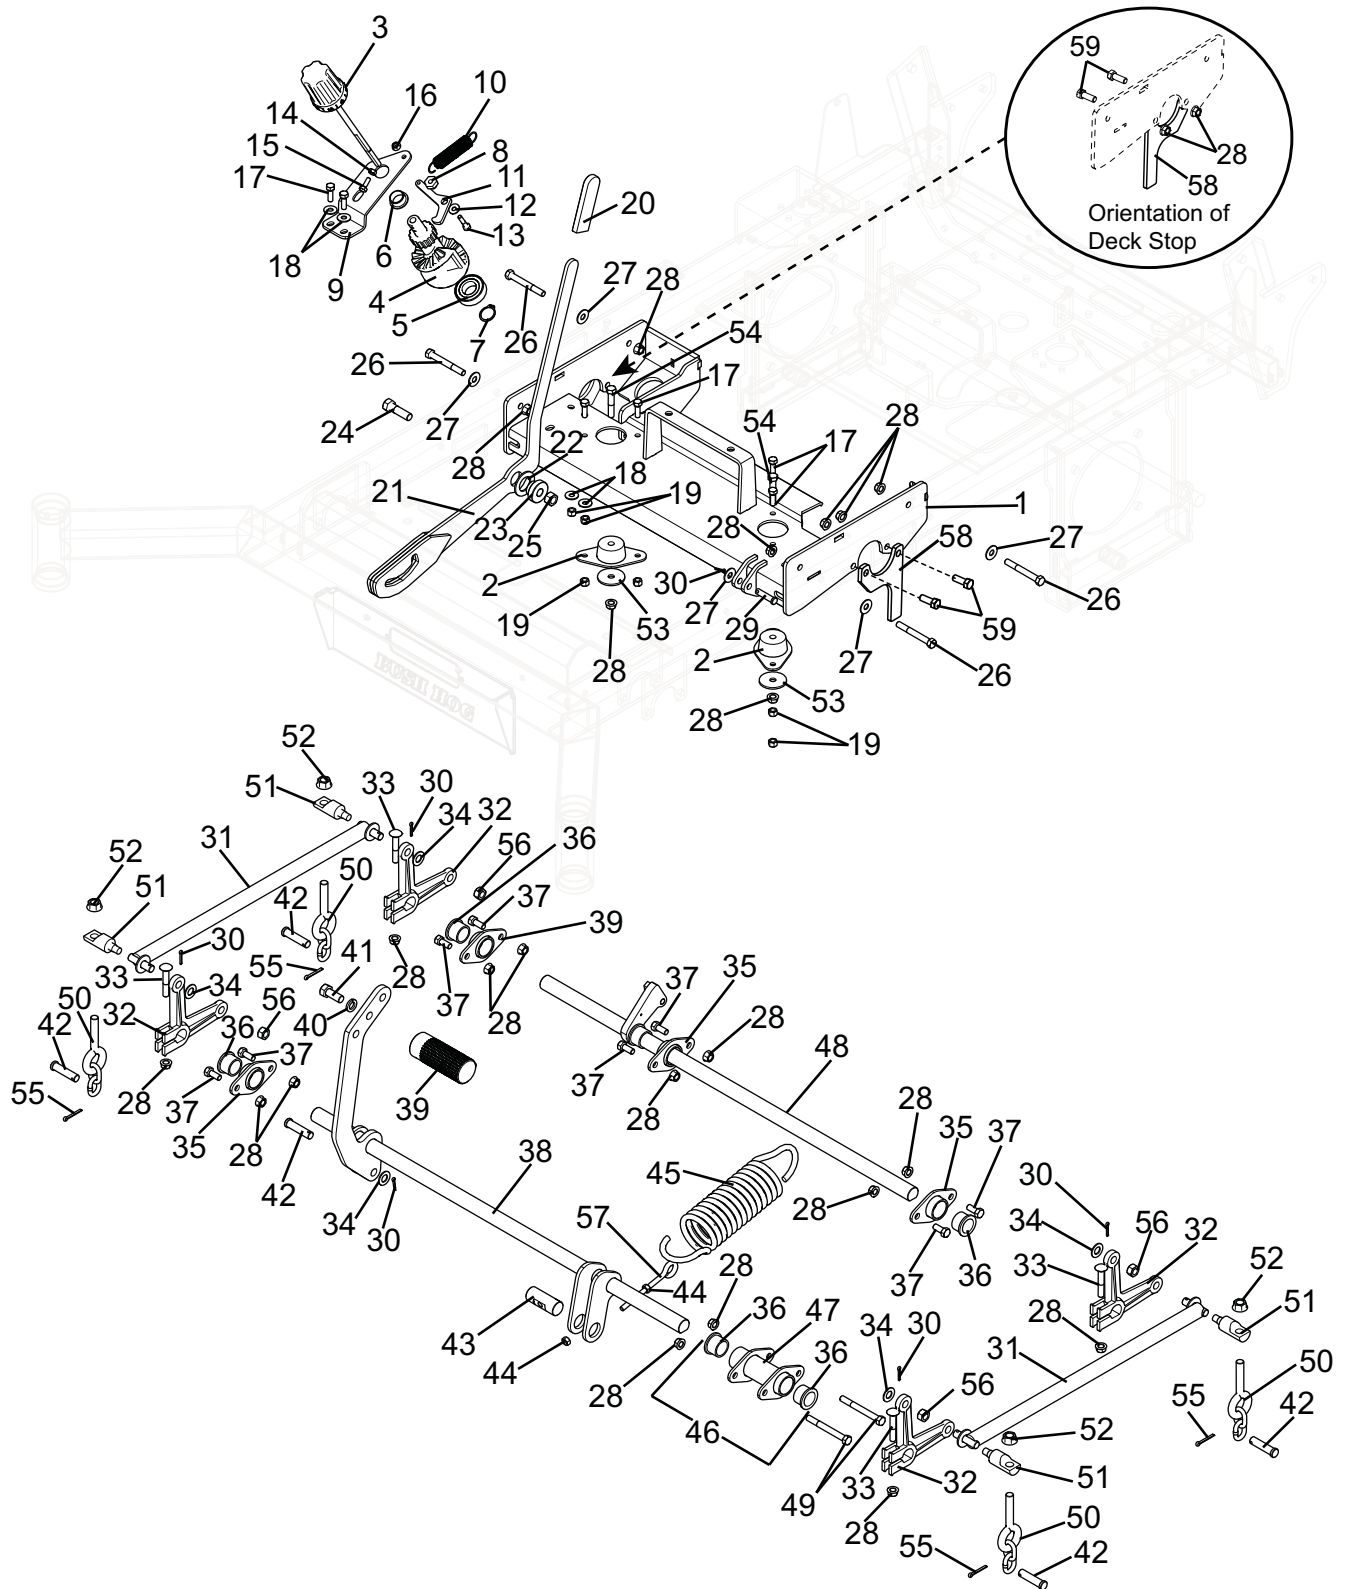

DECK LIFT & HEIGHT ADJUST ASSEMBLY

DECK LIFT & HEIGHT ADJUST ASSEMBLY

REF. NO.	PART NO.	DESCRIPTION	QTY.	REF. NO.	PART NO.	DESCRIPTION	QTY.
1	50079821	Deck Lift Weldment	1	31	50078037-10	Deck Lift Assist Weldment	2
2	50079747	Isolator, 70#	2	32	50077828	Deck Lift Arm	4
3	50079675	Knob, Height Adjust	1	33	5161222	Carr. Bolt, 3/8" x 2-1/4" Gr 5	4
4	50079812	Cam, Casting	1	34	15829	Flatwasher, 1/2" SAE	5
5	50079811	Bearing, Ball 7205	1	35	50077886-10	Deck Pivot Bearing Weldment	4
6	50079896	Flange Bearing	1	36	50049026	Bushing-Oil Impregnated, Bronze	5
7	44041BH	Snap Ring, External, 1" Shaft Fre	1	37	-----	Capscrew, 3/8" x 7/8"	8
8	50079807	Cam Arm Stand-Off	1	38	50080635	Deck Lift Pivot Weldment	1
9	50079819	HDZ, Cam Mount	1	39	-----	Knurled Rod, Tapped	1
10	94375	Spring, Extension	1	40	15806	Lockwasher, 1/2"	1
11	50079808	Cam Rocker Arm	1	41	44094BH	Capscrew, 1/2" x 1-1/4" Gr 5	1
12	15918BH	Flatwasher, 1/4"	1	42	50079904	Clevis Pin	5
13	19114BH	Capscrew, 1/4" x 1-1/4" Gr 5	1	43	50079728	Pivot Lug	1
14	15531BH	Hex Nut, 1/4"	1	44	15528	Hex Nut, 5/16"	2
15	-----	Capscrew, 1/4" x 3/4" Gr 5	1	45	50048569	Extension Spring	1
16	15584	Locknut, 1/4" Gr G Flanged Narrow	1	46	50077929-10	Deck Pivot Bearing Assembly	1
17	45011BH	Capscrew, 5/16" x 1" Gr 5	6	47	50077927-10	Deck Pivot Bearing Weldment	1
18	15907BH	Flatwasher, 5/16"	4	48	50079824	Rear Lift Weldment	1
19	15602BH	Locknut, 5/16" GrC	6	49	44123	Capscrew, 3/8" x 3-1/2" Gr 5	2
20	50077494	Brake Grip Sleeve	1	50	50079682	Deck Lift Chain Weldment	4
21	50079870	Deck Lockout Lever Weldment	1	51	50080629	Deck Hanger Pin	4
22	20376	Flatwasher, 1" SAE, 1-1/16" I.D.	1	52	19518	Locknut, 1/2" GR G CP Fling	4
23	50077502	Pivot Bushing	1	53	50077842	Isolator Washer	2
24	19487BH	Capscrew, 1/2" x 1-3/4"	1	54	1161220	Capscrew, 3/8" x 2" G5 ZP	2
25	9161600	Locknut, 1/2" GrC	1	55	-----	Cotter Pin, 5/32" x 1-1/4" ZP	4
26	19055	Capscrew, 3/8" x 3" Gr 5	4	56	-----	Locknut, 7/16" CP NF	4
27	15915BH	Flatwasher, 3/8"	5	57	50080776	Eyebolt, 5/16" x 4"	1
28	15583	Locknut, 3/8" Gr G Flanged Narrow	24	58	50082780	Deck Stop (61" & 73" Decks)	2
29	50045286	Clevis Pin	1	59	20034	Hex Head Capscrew 3/8" x 1" G5 ZP	4
30	-----	Cotter Pin, 1/8" x 3/4"	6