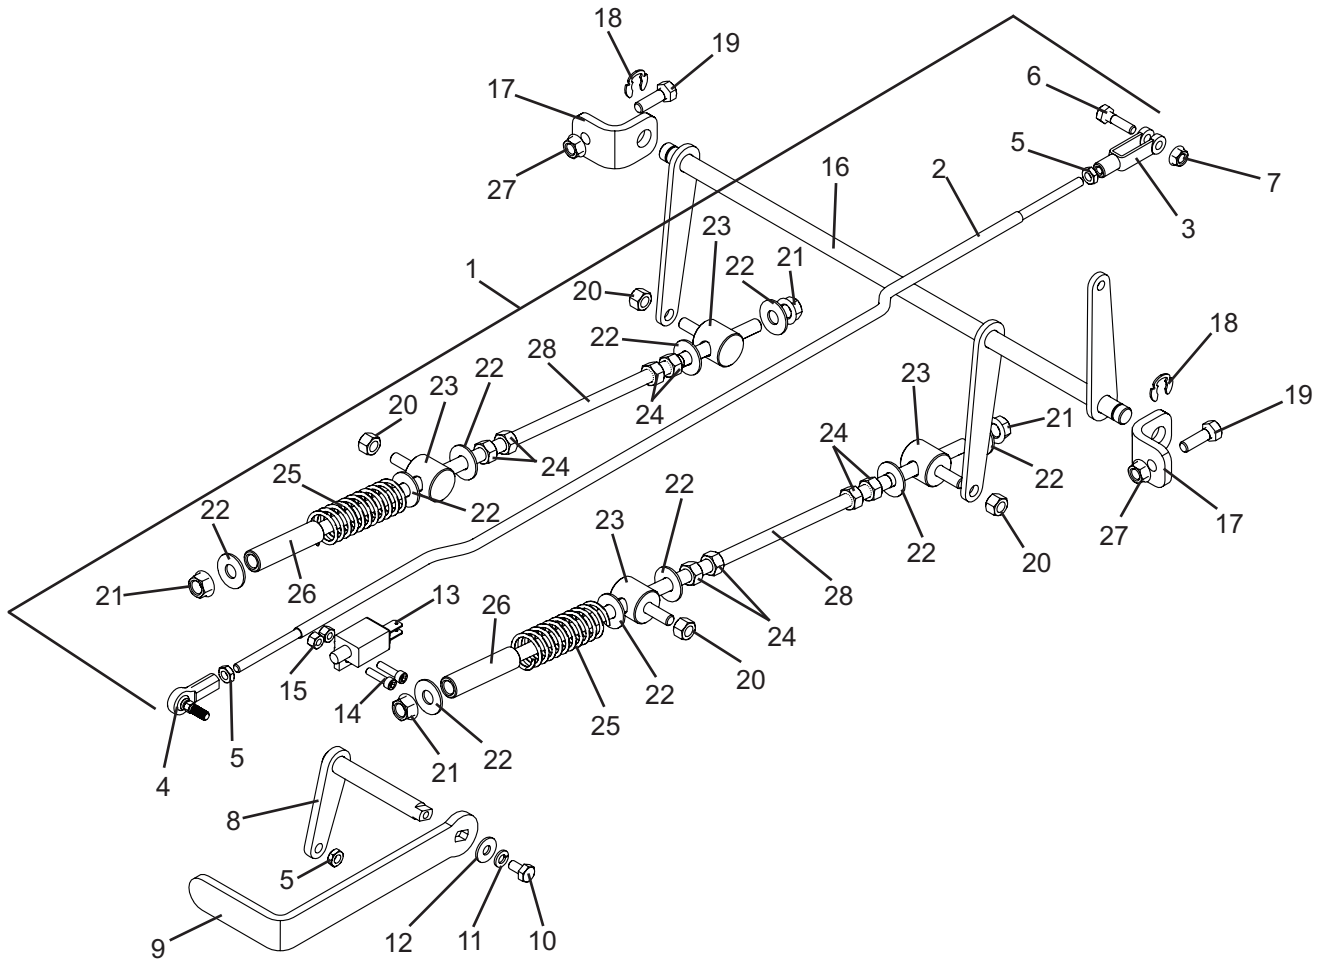

HDZ-4 PARKING BRAKE CONTROLS

REF. NO.	PART NO.	DESCRIPTION	QTY.	REF. NO.	PART NO.	DESCRIPTION	QTY.
1	50077923	Brake Rod Assy	1	15	44520BH	Locknut, #10	2
2	50077922	Brake Rod	1	16	50079732	Brake Jackshaft Weldment	1
3	50077921	Yoke Ends, 1/4"-28 UNF	1	17	50077812-10	Brake Pivot	2
4	50077944	Ball Joint Linkage 1/4"-28 UNC	1	18	50027543	Retaining Ring	2
5	45099BH	Jamnut, 1/4"-28 NF	3	19	1161010	Capscrew, 5/16" x 1" Gr. 5	2
6	44186BH	Capscrew, 1/4" x 1" Gr. 5	1	20	45186	Locknut, 5/16" CP Ctr Lock	4
7	15584	Locknut, 1/4" Gr G Fling	1	21	9131200	Locknut, 3/8" Gr C Fling	4
8	50077904	Brake Arm Weldment	1	22	15915BH	Flatwasher, 3/8"	10
9	50077900-10	Brake Handle	1	23	50079730	Boss	4
10	-----	Capscrew, 1/4" x 1/2" Gr. 5	1	24	8151200	Hex Nut, 3/8"	8
11	15905	Lockwasher, 1/4"	1	25	95827	Spring, 1.10 OD	2
12	15918BH	Flatwasher, 1/4"	1	26	50077808	Spacer	2
13	50076098	Single Pole Switch	1	27	44521	Locknut, 5/16" Gr G Fling	2
14	45018BH	Hex Soc Hd Cpsec, #10-24 x 3/4"	2	28	50079731	Brake Rod Threaded	2