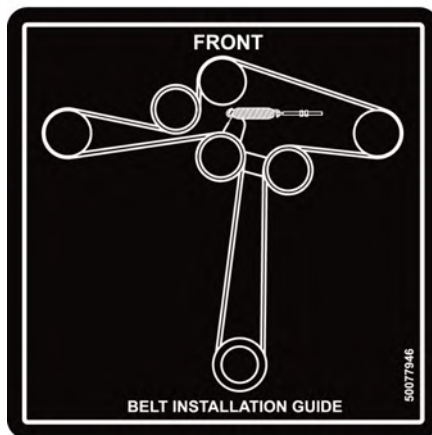

HDZ-4 SERIES ZERO TURN MOWER

50081787 Decal Kit Control & Instruction Decals

16

17

18

19

20

21