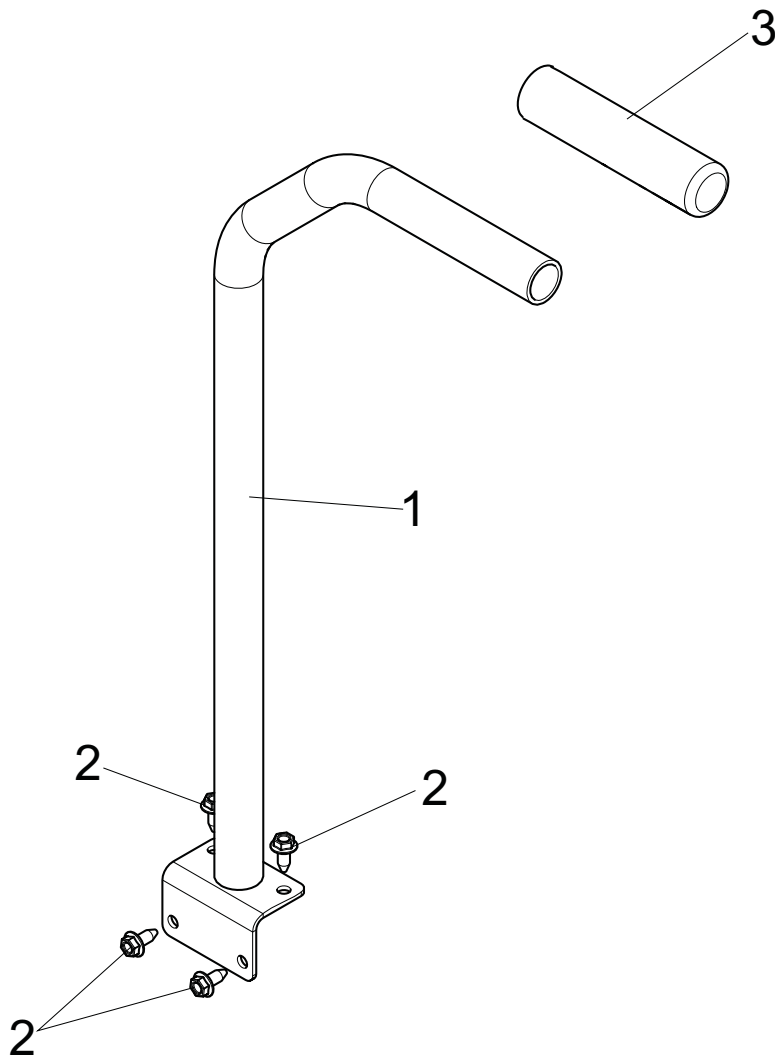

ASSIST HANDLE KIT (Optional) 50081509

REF. NO.	PART NO.	DESCRIPTION	QTY.
1	50081508	Handle Weldment	1
2	50043225	Capscrew, 5/16"-18 x 3/4" Washer Head Type "CA" Semi-Gimlet	4
3	50077422	Handle Grip	1
4	-----	Instruction Sheet (50081510)	1