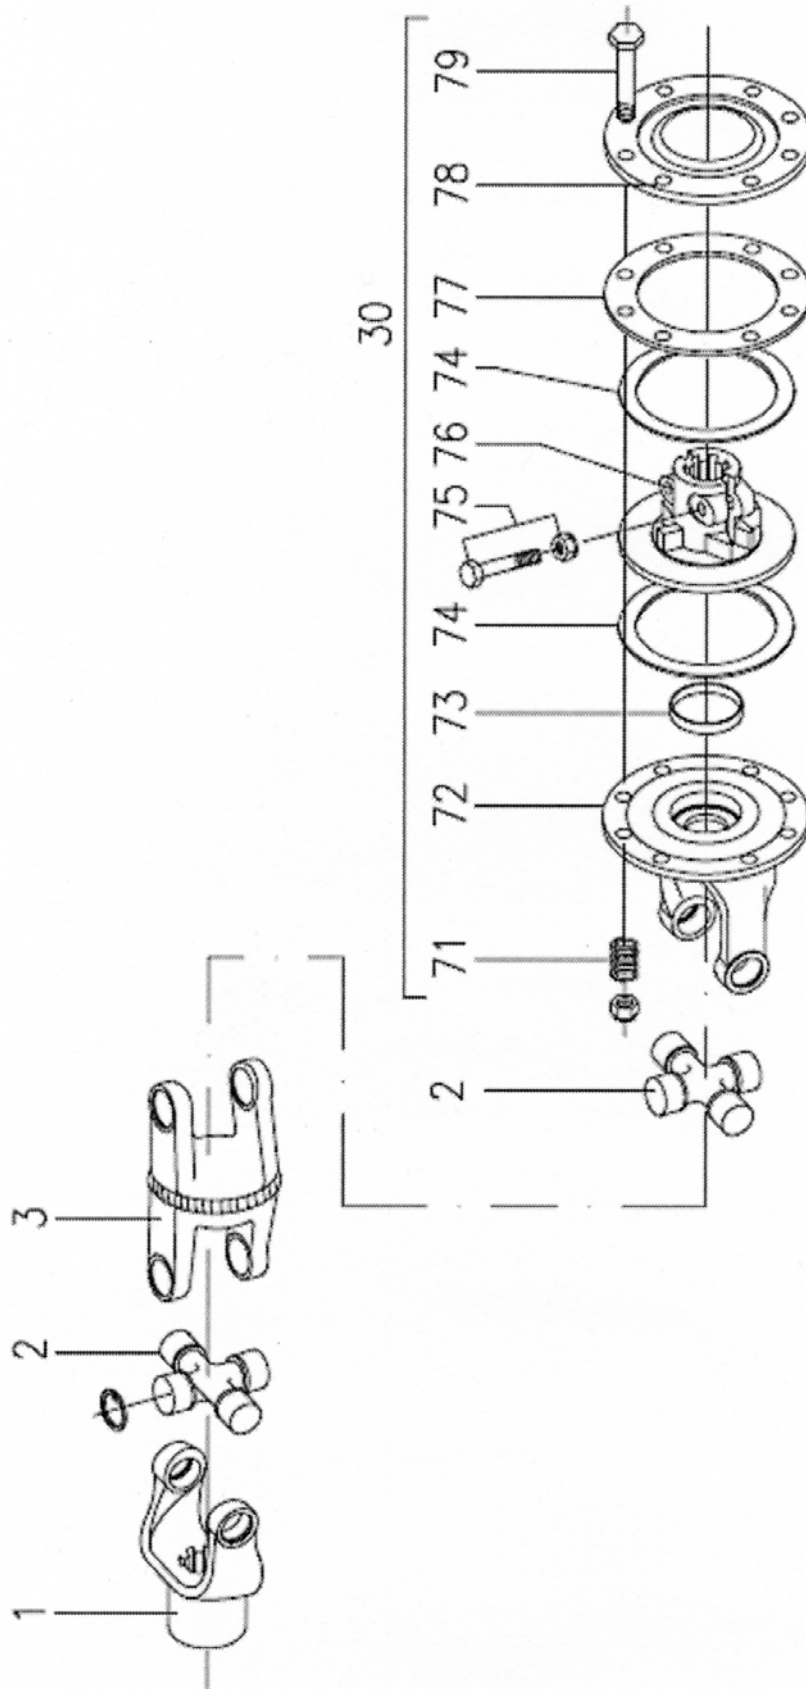

WING GEARBOX 5770407

REF.	PART No.	DESCRIPTION
1	N/A	Housing
2	00779329	Bearing 33211
3	00770726	Oil seal
4	00770727	Shield
5	00771227	Hub
6	00771226	Nut
7	001422502	Cotter pin
8	00770728	Output shaft
9	00773412	Gear 17T
10	00762121	Nut
11	00770421	Cotter pin
12	00769938	Bearing
13	00770731	Spacer
14	00755954	Spring washer
15	00754338	Bolt
16	00770737	Level plug
17	00769321	Washer
18	00758657	Spacer
19	00770732	Cover
20	00770733	Gasket
21	00758646	Shim 0.10
22	00758647	Shim 0.25
23	00758648	Shim 0.50
24	00758859	Bolt
25	00770734	Cover
26	00758653	Seal
27	00770735	Input shaft
28	00758667	Shim 0.30
29	00762153	Shim 0.40
30	00758668	Shim 0.50
31	00777855	Breather

INPUT PTO 5770408

REF.	PART No.	DESCRIPTION
1	5770408.01	Yoke
2	5770408.02	Cross journal
5	5770408.03	Outer yoke
11	5770408.04	Roll pin
14	5770408.05	Outer tube
15	5770408.06	Inner tube
16	5770408.07	Roll pin
21	5770408.08	Inner yoke
30	5770408.09	Overrun clutch assembly
31	5770408.10	Bearing ring outer
37	5770408.11	Bearing ring inner
38	5770408.12	Chains
40	5770408.13	Complete guard
79	5770408.14	Bridge
80	5770408.15	Bolt
200	5770408.16	Collar kit

WING SHAFT 5770410

REF.	PART No.	DESCRIPTION
1	5770410.01	Push pin yoke
2	5770410.02	Cross journal
5	5770410.03	Outer Yoke
11	5770410.04	Roll pin
14	5770410.05	Outer tube
15	5770410.06	Inner tube
16	5770410.07	Roll pin
21	5770410.08	Inner yoke
30	5770410.09	Clutch assembly
31	5770410.10	Bearing ring outer
37	5770410.11	Bearing ring inner
38	5770408.12	Chain
40	5770410.13	Complete guard
51	5770410.14	Push pin
71	5770410.15	Spring
72	5770410.16	Flange yoke
73	5770410.17	Bush
74	5770410.18	Lining
75	5770410.19	Bolt
76	5770410.20	Hub
77	5770410.21	Inner plate
78	5770410.22	Pressure plate
79	5770410.23	Bolt
90	N/A	N/A
91	N/A	N/A
94	N/A	N/A
95	N/A	N/A
96	N/A	N/A
97	N/A	N/A