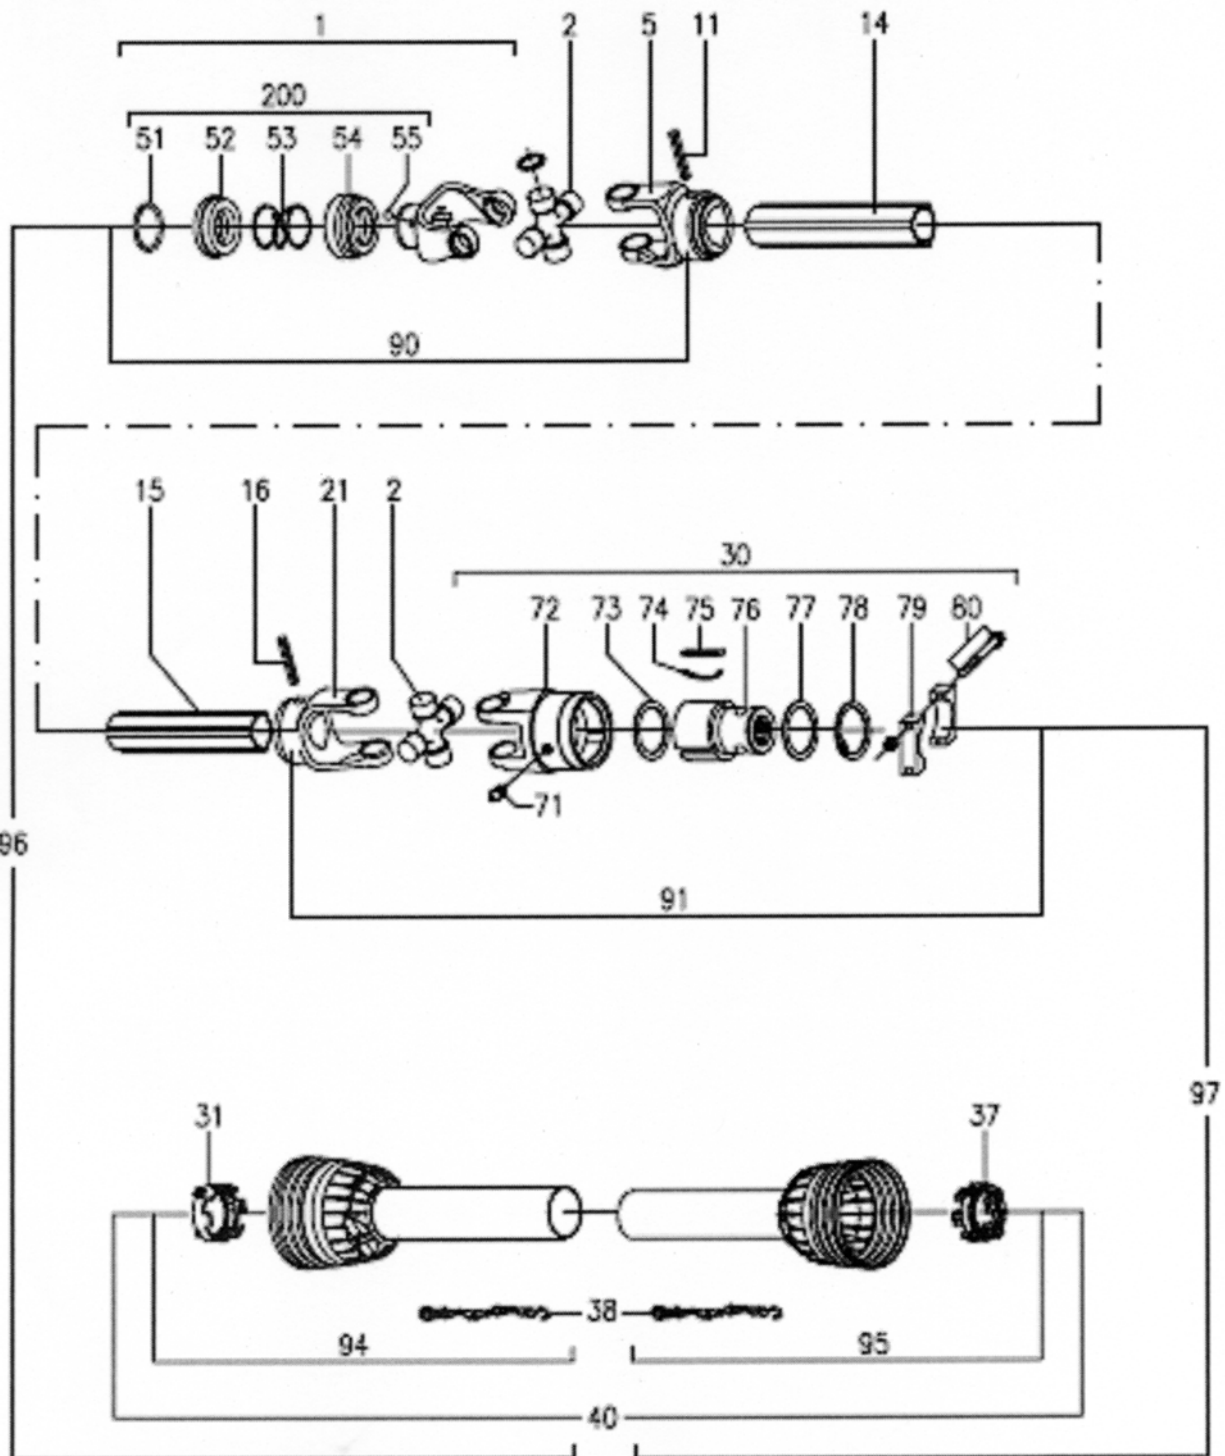

INPUT PTO 5770408

REF.	PART No.	DESCRIPTION
1	5770408.01	Yoke
2	5770408.02	Cross journal
5	5770408.03	Outer yoke
11	5770408.04	Roll pin
14	5770408.05	Outer tube
15	5770408.06	Inner tube
16	5770408.07	Roll pin
21	5770408.08	Inner yoke
30	5770408.09	Overrun clutch assembly
31	5770408.10	Bearing ring outer
37	5770408.11	Bearing ring inner
38	5770408.12	Chains
40	5770408.13	Complete guard
79	5770408.14	Bridge
80	5770408.15	Bolt
200	5770408.16	Collar kit