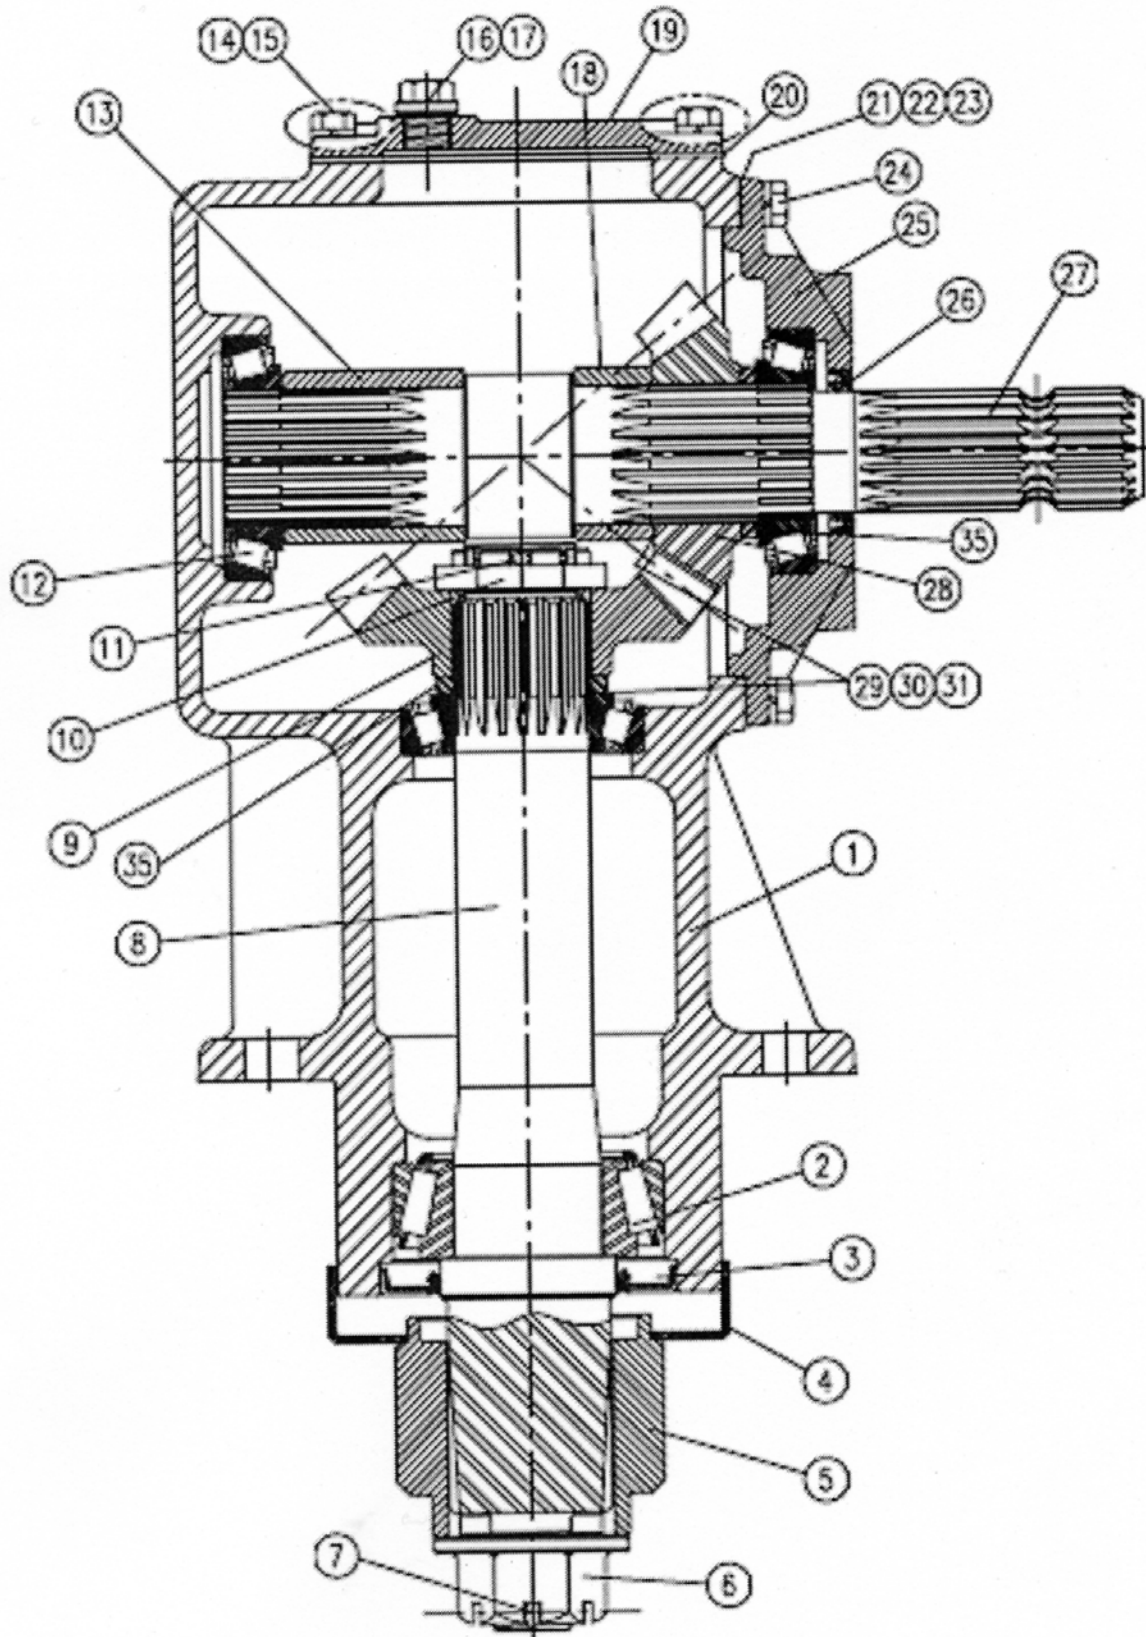

CENTRE ROTOR GEARBOX 5770406

REF.	PART No.	DESCRIPTION
1	N/A	Housing
2	00779329	Bearing
3	00770726	Oil seal
4	00770727	Shield
5	00771227	Hub
6	00771226	Nut
7	001422506	Cotter pin
8	00770728	Output shaft
9	00759488	Gear 17 T
10	00762121	Nut
11	00770421	Cotter pin
12	00769938	Bearing
13	00770731	Spacer
14	00755954	Spring washer
15	00754338	Screw
16	00770737	Level plug
17	00769321	Washer
18	00758657	Input
19	00770732	Cover
20	00770733	Gasket
21	00758646	Gasket 0.10
22	00758647	Gasket 0.25
23	00758648	Gasket 0.50
24	00758859	Screw
25	00770734	Cover
26	00758653	Oil seal
27	00770735	Input shaft
28	00759487	Gear 14T
29	00758667	Shim 0.30
30	00762153	Shim 0.40
31	00758668	Shim 0.50
32	00777855	Breather
35	00774064	Spacer