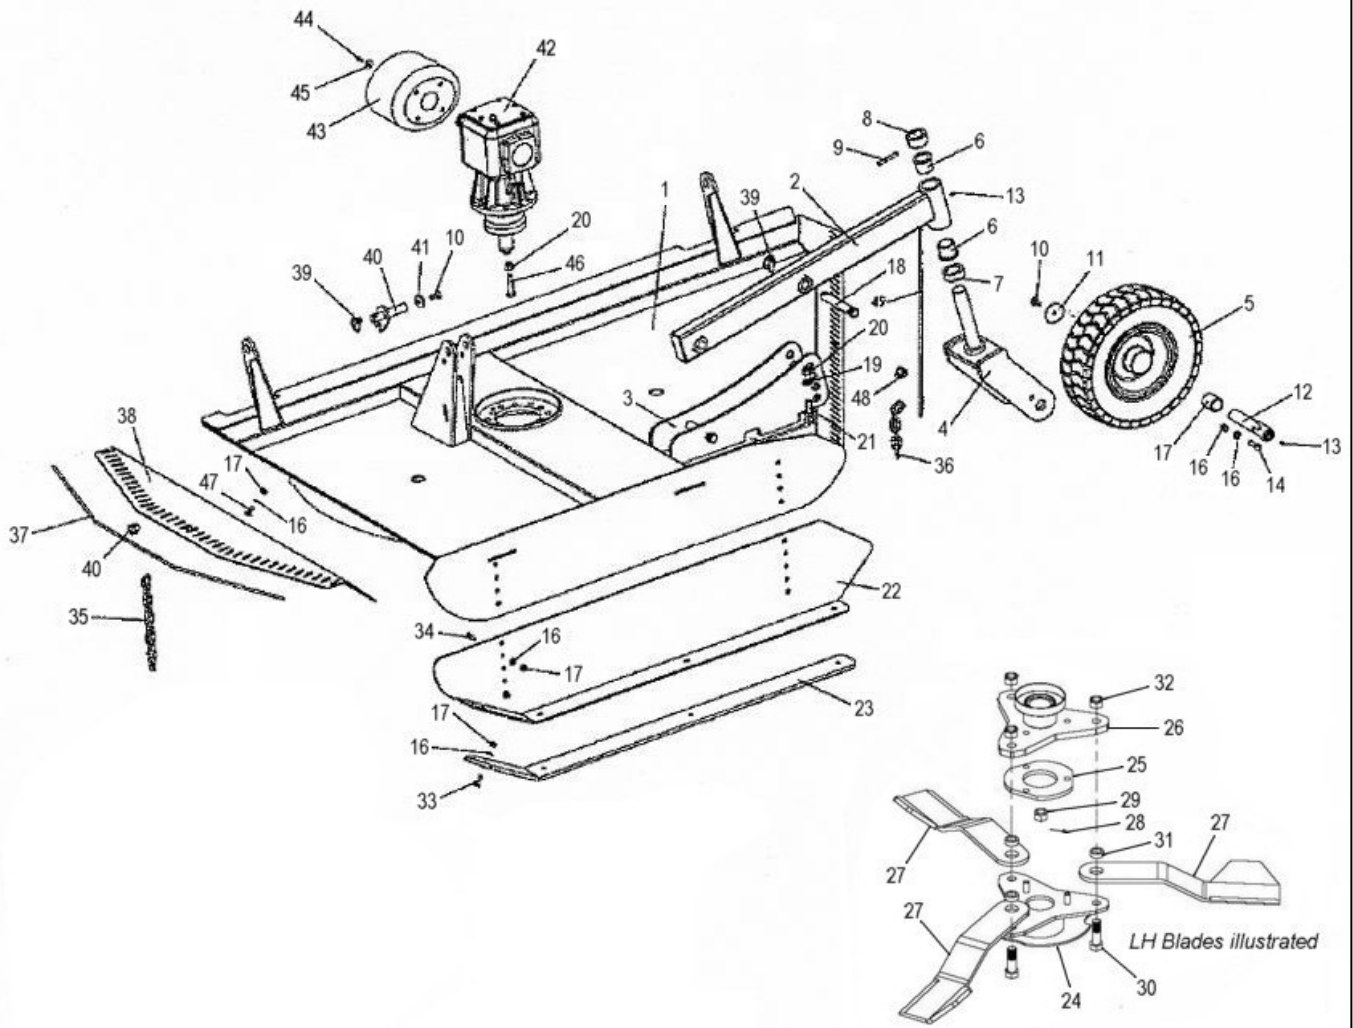

MAIN FRAME ASSEMBLY

REF.	PART No.	DESCRIPTION
1	1800067	Centre deck
2	1800096	Hinge bracket
3	2770464	Washer
4	2770413	Bolt
5	1800099	Bush
6	2770414	Locknut
7	8777518	Cap
8	6310220	Pin
9	1777870	Leg
10	7770719	LH blade 29.5"
11	7770707	Bush
12	1800064	Upper triple blade carrier
13	1770604-3	Spacer
14	00771226	Nut
15	2770512	Split pin
16	1800063	Lower triple blade carrier
17	00.372.01	Lynch pin
18	07.574.01	Pin
19	8770625	10 link chain
20	6770907	Clamp
21	6770941.01	Wire rope
22	1800068	Front chain guard
23	2770417	Locknut
24	2770436	Washer
25	2770258	Bolt
26	6310235	Pin
27	1800070	Headstock
28	2770506	Screw
29	1777208	Washer
30	1777976	Pin
31	2770467	Grease nipple
32	2770397	Bolt
33	1800098	Transport stay
34	3570634	Ram
	3570661W	Seal kit
	3570658	Breather
35	1800097	Ram plate
36	1800092	Pear pin
37	2770423	Bolt
38	2770454	Washer
39	2770447	Locknut
39	2770447	Locknut
40	2770401	Bolt
41	2770244	Washer
42	47141.01	Cone c/w window
43	5770405	Splitter gearbox
44	5770129	Q/R cover
45	05.256.44	Bolt
46	-	-
47	5770406	Centre rotor gearbox

Hoses

67. 3770636.01 Tractor to Tee (x1)

68. 3770636.02 Tee to Wing Ram (x2)

MAIN FRAME ASSEMBLY

REF.	PART No.	DESCRIPTION
48	2770203	Rivnut
49	2770469	Washer
50	2770407	Bolt
51	1800069	Clutch cover
52	1770401A	Wheel arm
53	2770411	Bolt
54	1777700	Collar
55	4600127-A	Bush
56	2770409	Locknut
57	2770517	Washer
58	6770676	Wheel hub
59	6770685	Wheel assembly
60	2770624	Bolt
61	1800094	Wheel yoke
62	6310208	Lower link pin
63	1777524	Spacer
64	6770941.02	Wire rope
65	8770621	Chain 6 link
66	6770942	Wire rope
67	3770636.01	Hose - Tractor to Tee
68	3770636.02	Hose - Tee to Wing Ram

REF.	PART No.	DESCRIPTION
1	1800076	LH wing section
	1800072	RH wing section
2	1770401A	Wheel arm
3	1800158	Mounting bracket
4	1770399A	Wheel yoke
5	6770680	Wheel assembly
6	4600127-A	Bush
7	1777524	Spacer
8	1777700	Collar
9	2770411	Bolt
10	2770506	Screw
11	1777208	Washer 65mm
12	1560130	Pin
13	2770467	Grease nipple
14	2770443	Bolt
15	2770436	Washer