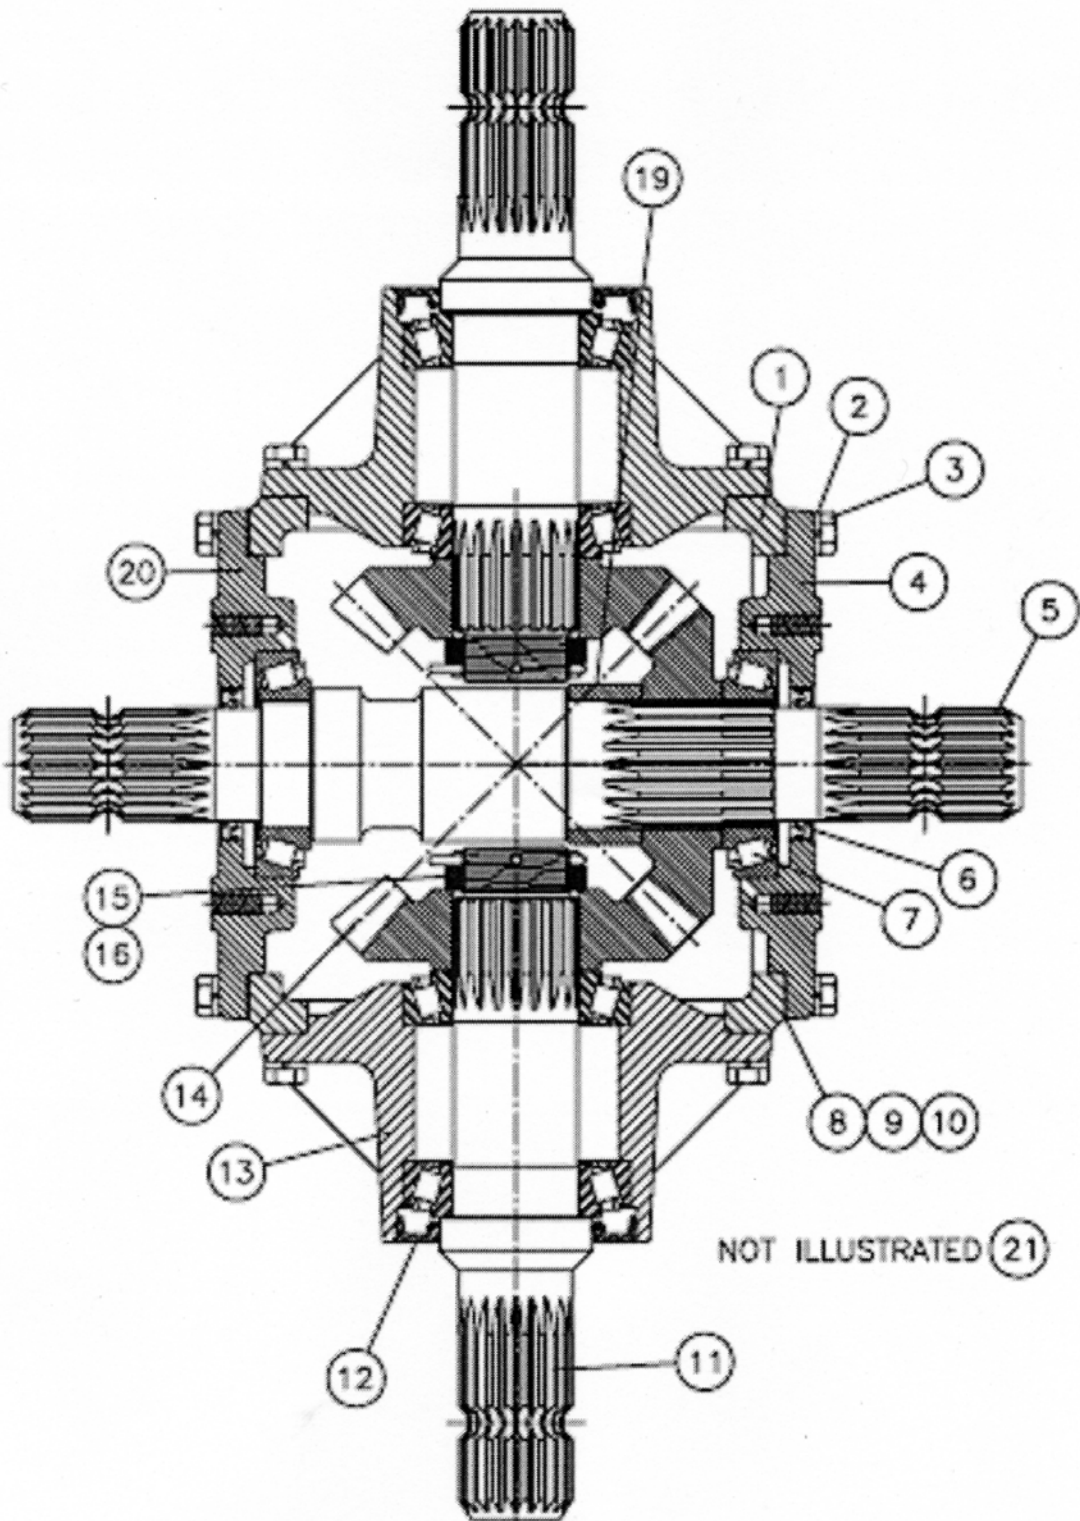

SPLITTER GEARBOX 5770405

REF.	PART No.	DESCRIPTION
1	N/A	Housing
2	00755954	Spring washer
3	00758859	Bolt
4	00762516	Cover
5	00762518	Through shaft
6	00758653	Oil seal
7	00769938	Bearing
8	00758646	Shim
9	00758647	Shim
10	00758648	Shim
11	00762522	Shaft
12	00762521	Oil seal
13	00762520	Cover
14	00758695	Gear 17 T
15	00762121	Nut
16	00770421	Cotter pin
17	00769321	Sealing washer
18	00762517	Level plug
19	00758657	Spacer
20	N/A	Cover
21	00777855	Breather