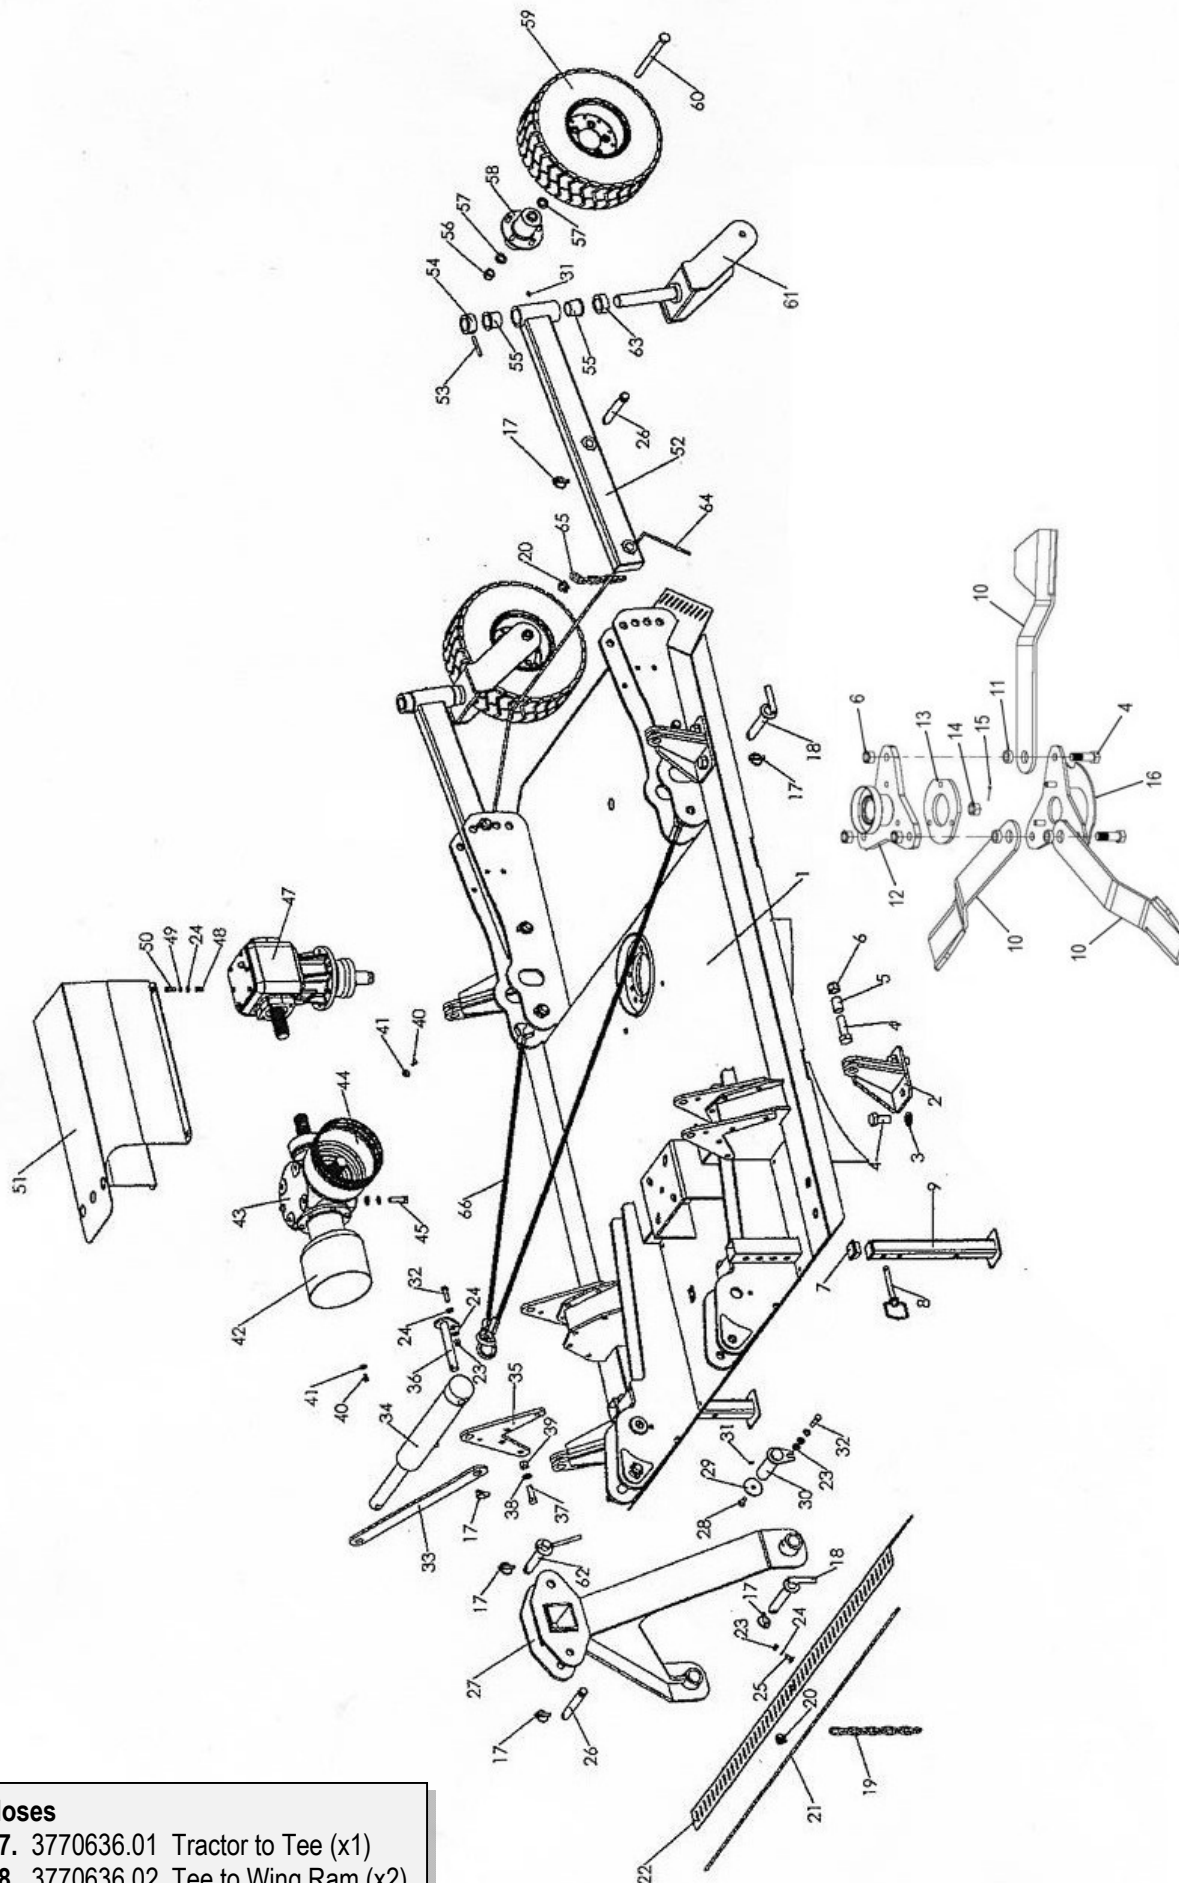

CONTENTS

Main Frame Assembly	1
Wing Assembly	5
Splitter Gearbox	7
Centre Rotor Gearbox	9
Wing Gearbox	11
Input PTO	13
Wing Shaft	15
Centre Coupling	17
Safety Warnings & Information Decals	19

- Hoses**
- 67. 3770636.01 Tractor to Tee (x1)
 - 68. 3770636.02 Tee to Wing Ram (x2)

MAIN FRAME ASSEMBLY

REF.	PART No.	DESCRIPTION
1	1800067	Centre deck
2	1800096	Hinge bracket
3	2770464	Washer
4	2770413	Bolt
5	1800099	Bush
6	2770414	Locknut
7	8777518	Cap
8	6310220	Pin
9	1777870	Leg
10	7770719	LH blade 29.5"
11	7770707	Bush
12	1800064	Upper triple blade carrier
13	1770604-3	Spacer
14	00771226	Nut
15	2770512	Split pin
16	1800063	Lower triple blade carrier
17	00.372.01	Lynch pin
18	07.574.01	Pin
19	8770625	10 link chain
20	6770907	Clamp
21	6770941.01	Wire rope
22	1800068	Front chain guard
23	2770417	Locknut
24	2770436	Washer
25	2770258	Bolt
26	6310235	Pin
27	1800070	Headstock
28	2770506	Screw
29	1777208	Washer
30	1777976	Pin
31	2770467	Grease nipple
32	2770397	Bolt
33	1800098	Transport stay
34	3570634	Ram
	3570661W	Seal kit
	3570658	Breather
35	1800097	Ram plate
36	1800092	Pear pin
37	2770423	Bolt
38	2770454	Washer
39	2770447	Locknut
39	2770447	Locknut
40	2770401	Bolt
41	2770244	Washer
42	47141.01	Cone c/w window
43	5770405	Splitter gearbox
44	5770129	Q/R cover
45	05.256.44	Bolt
46	-	-
47	5770406	Centre rotor gearbox

Hoses

67. 3770636.01 Tractor to Tee (x1)

68. 3770636.02 Tee to Wing Ram (x2)

MAIN FRAME ASSEMBLY

REF.	PART No.	DESCRIPTION
48	2770203	Rivnut
49	2770469	Washer
50	2770407	Bolt
51	1800069	Clutch cover
52	1770401A	Wheel arm
53	2770411	Bolt
54	1777700	Collar
55	4600127-A	Bush
56	2770409	Locknut
57	2770517	Washer
58	6770676	Wheel hub
59	6770685	Wheel assembly
60	2770624	Bolt
61	1800094	Wheel yoke
62	6310208	Lower link pin
63	1777524	Spacer
64	6770941.02	Wire rope
65	8770621	Chain 6 link
66	6770942	Wire rope
67	3770636.01	Hose - Tractor to Tee
68	3770636.02	Hose - Tee to Wing Ram