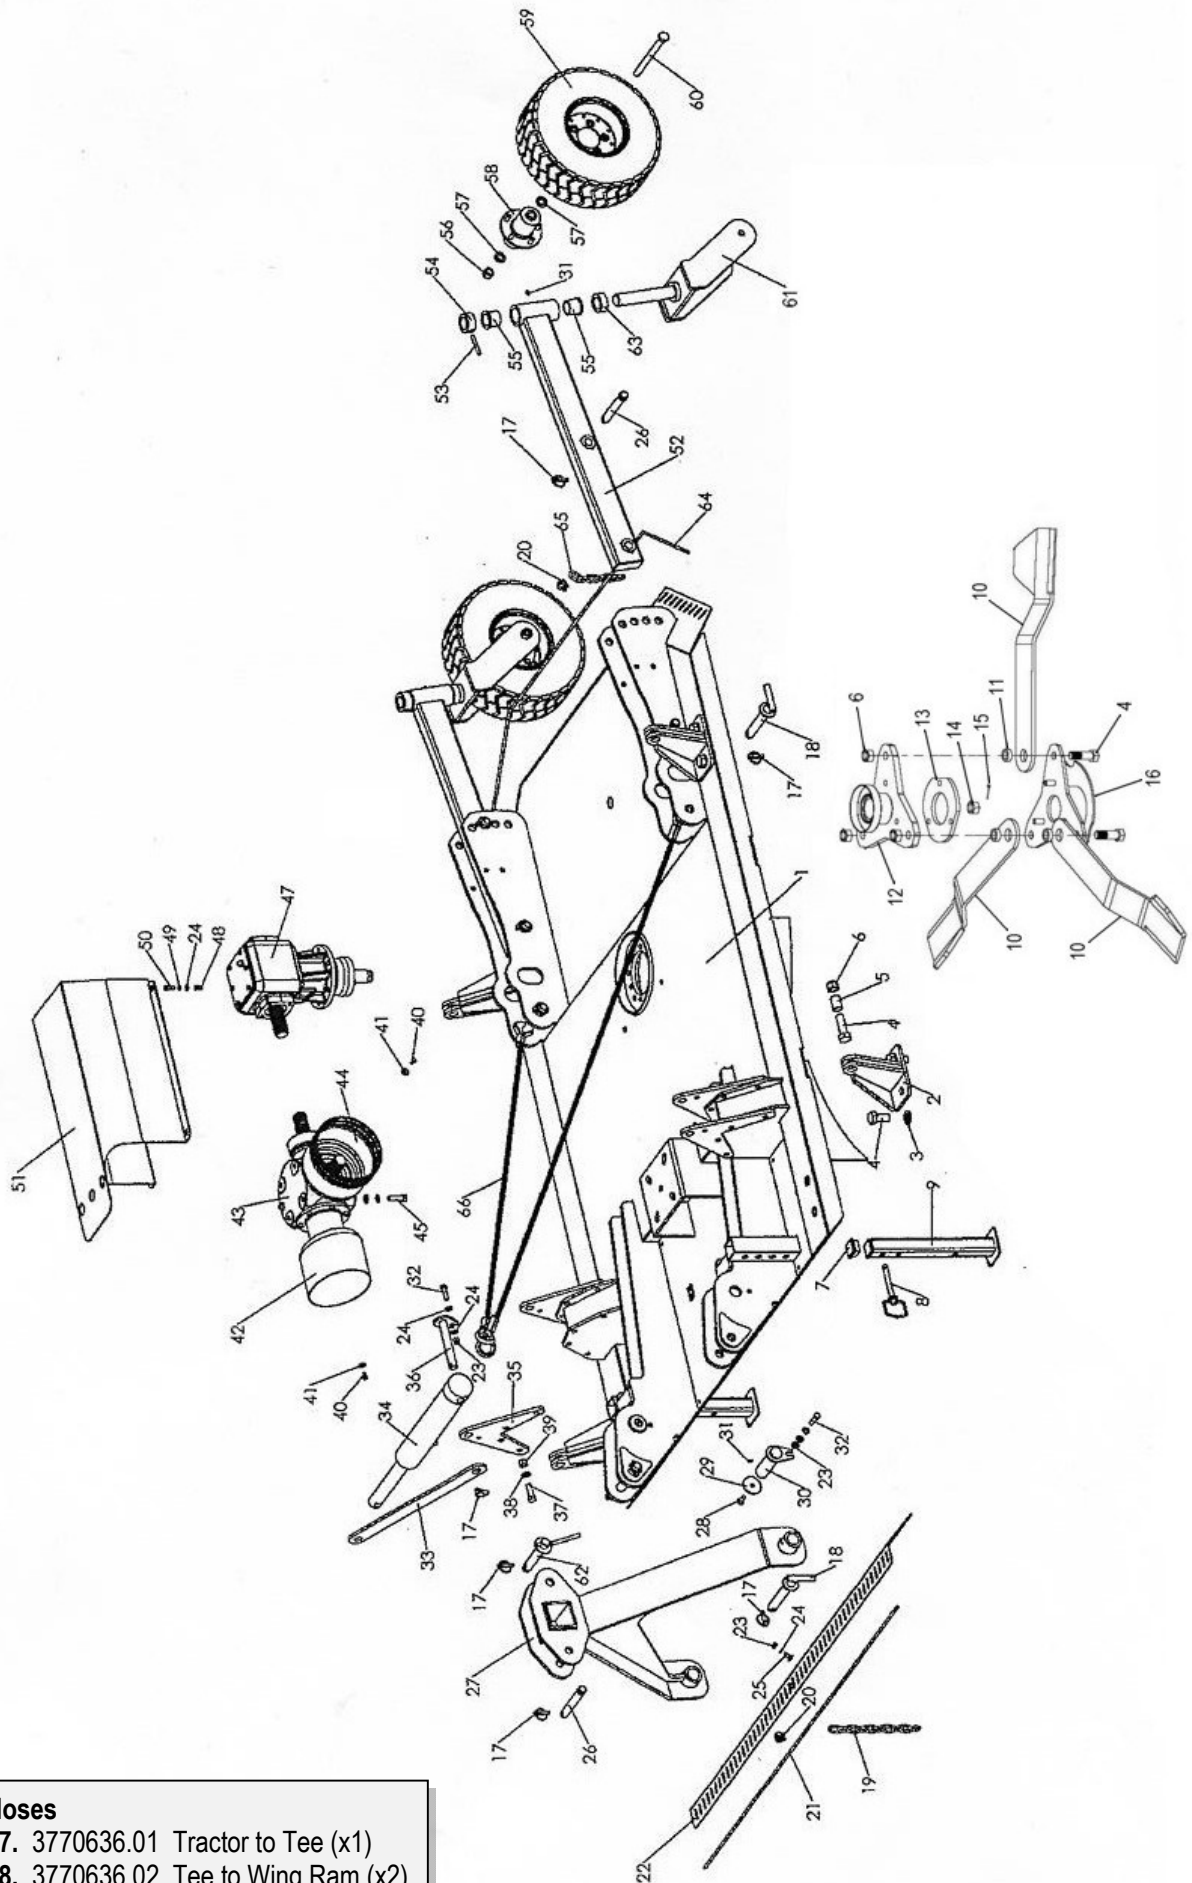

CONTENTS

Main Frame Assembly	1
Wing Assembly	5
Splitter Gearbox	7
Centre Rotor Gearbox	9
Wing Gearbox	11
Input PTO	13
Wing Shaft	15
Centre Coupling	17
Safety Warnings & Information Decals	19

- Hoses**
- 67. 3770636.01 Tractor to Tee (x1)
 - 68. 3770636.02 Tee to Wing Ram (x2)

MAIN FRAME ASSEMBLY

REF.	PART No.	DESCRIPTION
1	1800067	Centre deck
2	1800096	Hinge bracket
3	2770464	Washer
4	2770413	Bolt
5	1800099	Bush
6	2770414	Locknut
7	8777518	Cap
8	6310220	Pin
9	1777870	Leg
10	7770719	LH blade 29.5"
11	7770707	Bush
12	1800064	Upper triple blade carrier
13	1770604-3	Spacer
14	00771226	Nut
15	2770512	Split pin
16	1800063	Lower triple blade carrier
17	00.372.01	Lynch pin
18	07.574.01	Pin
19	8770625	10 link chain
20	6770907	Clamp
21	6770941.01	Wire rope
22	1800068	Front chain guard
23	2770417	Locknut
24	2770436	Washer
25	2770258	Bolt
26	6310235	Pin
27	1800070	Headstock
28	2770506	Screw
29	1777208	Washer
30	1777976	Pin
31	2770467	Grease nipple
32	2770397	Bolt
33	1800098	Transport stay
34	3570634	Ram
	3570661W	Seal kit
	3570658	Breather
35	1800097	Ram plate
36	1800092	Pear pin
37	2770423	Bolt
38	2770454	Washer
39	2770447	Locknut
39	2770447	Locknut
40	2770401	Bolt
41	2770244	Washer
42	47141.01	Cone c/w window
43	5770405	Splitter gearbox
44	5770129	Q/R cover
45	05.256.44	Bolt
46	-	-
47	5770406	Centre rotor gearbox

Hoses

67. 3770636.01 Tractor to Tee (x1)

68. 3770636.02 Tee to Wing Ram (x2)

MAIN FRAME ASSEMBLY

REF.	PART No.	DESCRIPTION
48	2770203	Rivnut
49	2770469	Washer
50	2770407	Bolt
51	1800069	Clutch cover
52	1770401A	Wheel arm
53	2770411	Bolt
54	1777700	Collar
55	4600127-A	Bush
56	2770409	Locknut
57	2770517	Washer
58	6770676	Wheel hub
59	6770685	Wheel assembly
60	2770624	Bolt
61	1800094	Wheel yoke
62	6310208	Lower link pin
63	1777524	Spacer
64	6770941.02	Wire rope
65	8770621	Chain 6 link
66	6770942	Wire rope
67	3770636.01	Hose - Tractor to Tee
68	3770636.02	Hose - Tee to Wing Ram