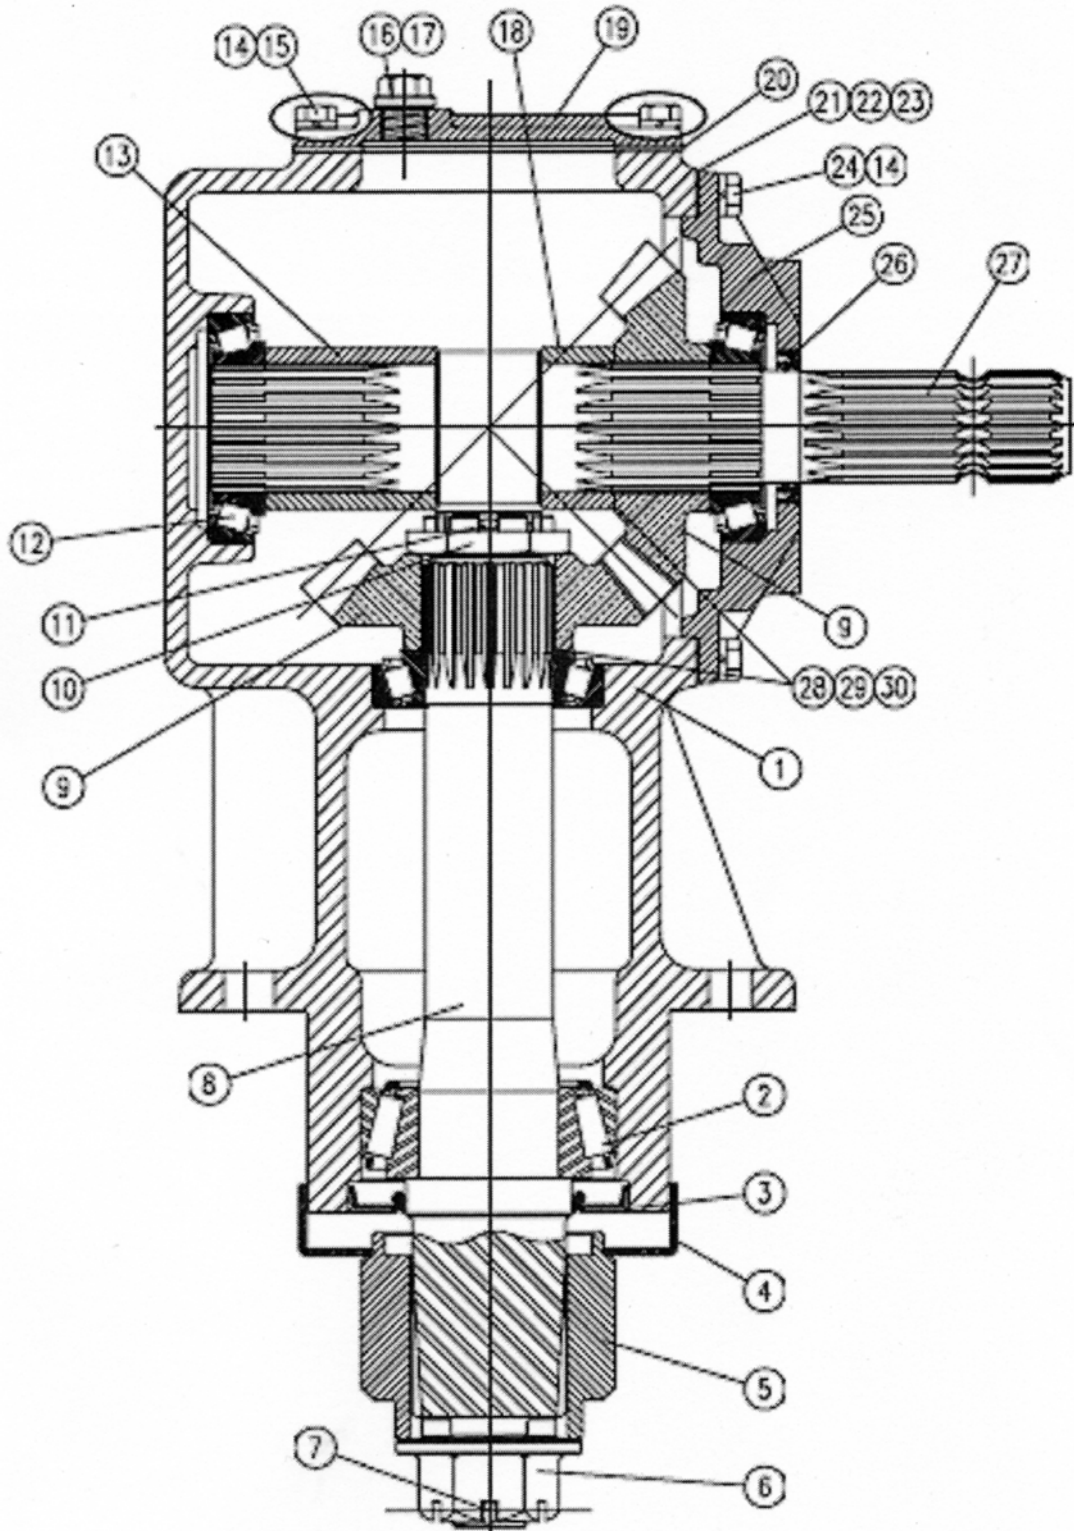

WING GEARBOX 5770407

REF.	PART No.	DESCRIPTION
1	N/A	Housing
2	00779329	Bearing 33211
3	00770726	Oil seal
4	00770727	Shield
5	00771227	Hub
6	00771226	Nut
7	001422502	Cotter pin
8	00770728	Output shaft
9	00773412	Gear 17T
10	00762121	Nut
11	00770421	Cotter pin
12	00769938	Bearing
13	00770731	Spacer
14	00755954	Spring washer
15	00754338	Bolt
16	00770737	Level plug
17	00769321	Washer
18	00758657	Spacer
19	00770732	Cover
20	00770733	Gasket
21	00758646	Shim 0.10
22	00758647	Shim 0.25
23	00758648	Shim 0.50
24	00758859	Bolt
25	00770734	Cover
26	00758653	Seal
27	00770735	Input shaft
28	00758667	Shim 0.30
29	00762153	Shim 0.40
30	00758668	Shim 0.50
31	00777855	Breather