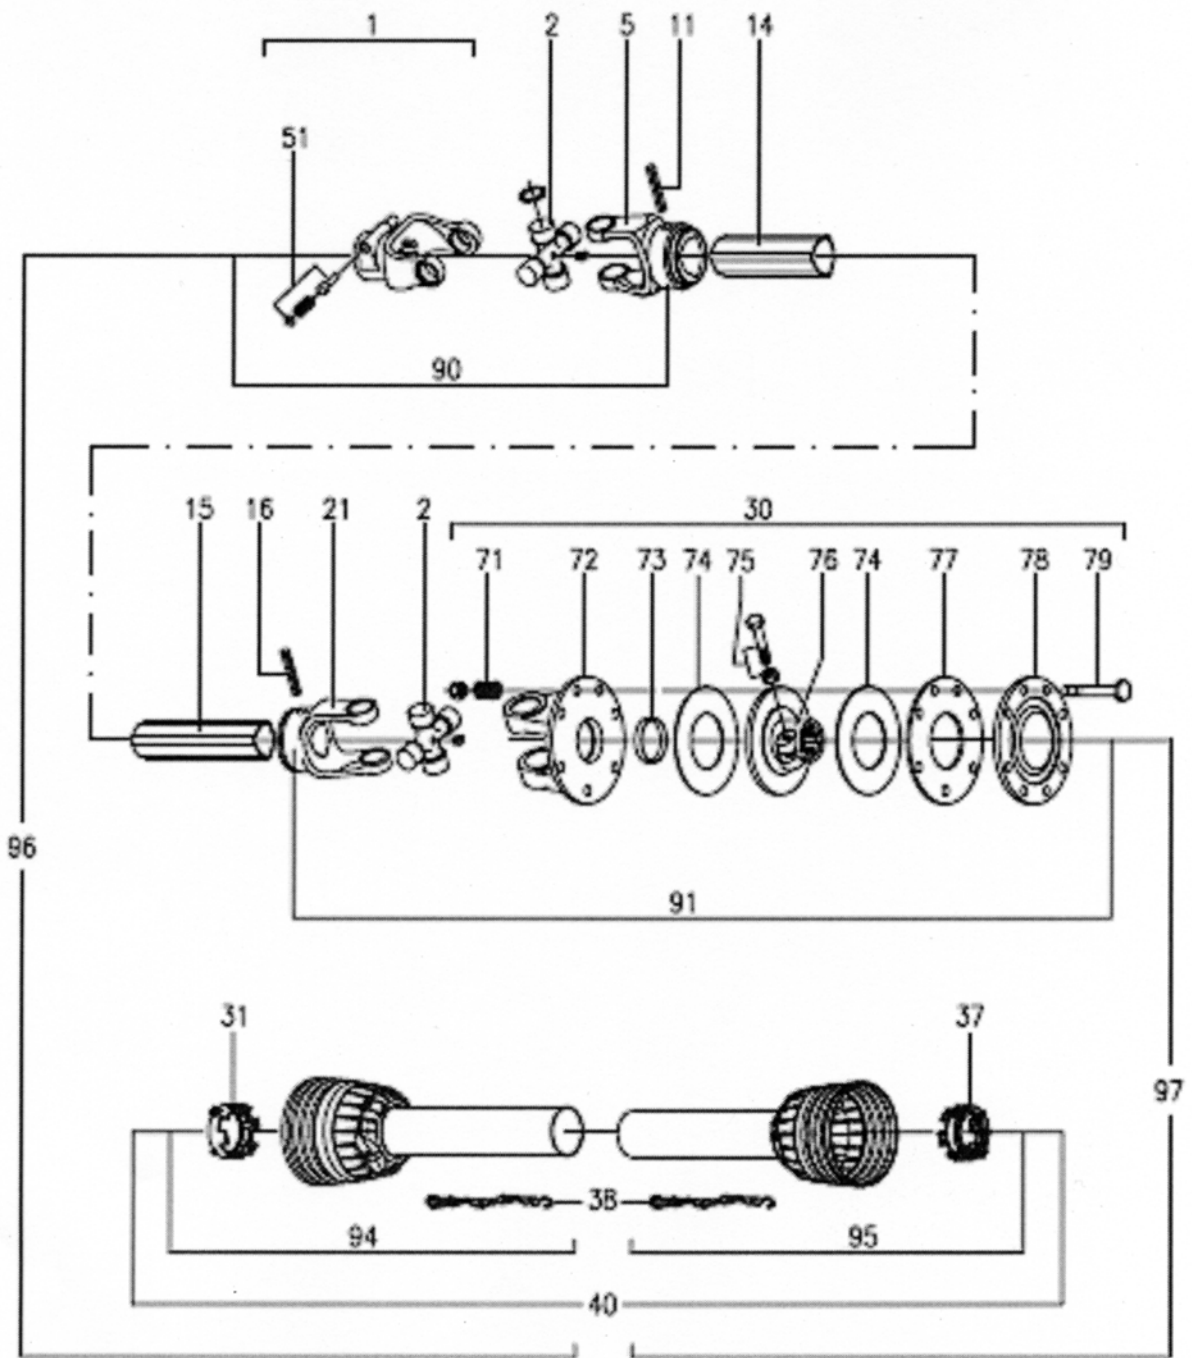

SPLITTER GEARBOX 5770405

REF.	PART No.	DESCRIPTION
1	N/A	Housing
2	00755954	Spring washer
3	00758859	Bolt
4	00762516	Cover
5	00762518	Through shaft
6	00758653	Oil seal
7	00769938	Bearing
8	00758646	Shim
9	00758647	Shim
10	00758648	Shim
11	00762522	Shaft
12	00762521	Oil seal
13	00762520	Cover
14	00758695	Gear 17 T
15	00762121	Nut
16	00770421	Cotter pin
17	00769321	Sealing washer
18	00762517	Level plug
19	00758657	Spacer
20	N/A	Cover
21	00777855	Breather

CENTRE ROTOR GEARBOX 5770406

REF.	PART No.	DESCRIPTION
1	N/A	Housing
2	00779329	Bearing
3	00770726	Oil seal
4	00770727	Shield
5	00771227	Hub
6	00771226	Nut
7	001422506	Cotter pin
8	00770728	Output shaft
9	00759488	Gear 17 T
10	00762121	Nut
11	00770421	Cotter pin
12	00769938	Bearing
13	00770731	Spacer
14	00755954	Spring washer
15	00754338	Screw
16	00770737	Level plug
17	00769321	Washer
18	00758657	Input
19	00770732	Cover
20	00770733	Gasket
21	00758646	Gasket 0.10
22	00758647	Gasket 0.25
23	00758648	Gasket 0.50
24	00758859	Screw
25	00770734	Cover
26	00758653	Oil seal
27	00770735	Input shaft
28	00759487	Gear 14T
29	00758667	Shim 0.30
30	00762153	Shim 0.40
31	00758668	Shim 0.50
32	00777855	Breather
35	00774064	Spacer

INPUT PTO 5770408

REF.	PART No.	DESCRIPTION
1	5770408.01	Yoke
2	5770408.02	Cross journal
5	5770408.03	Outer yoke
11	5770408.04	Roll pin
14	5770408.05	Outer tube
15	5770408.06	Inner tube
16	5770408.07	Roll pin
21	5770408.08	Inner yoke
30	5770408.09	Overrun clutch assembly
31	5770408.10	Bearing ring outer
37	5770408.11	Bearing ring inner
38	5770408.12	Chains
40	5770408.13	Complete guard
79	5770408.14	Bridge
80	5770408.15	Bolt
200	5770408.16	Collar kit