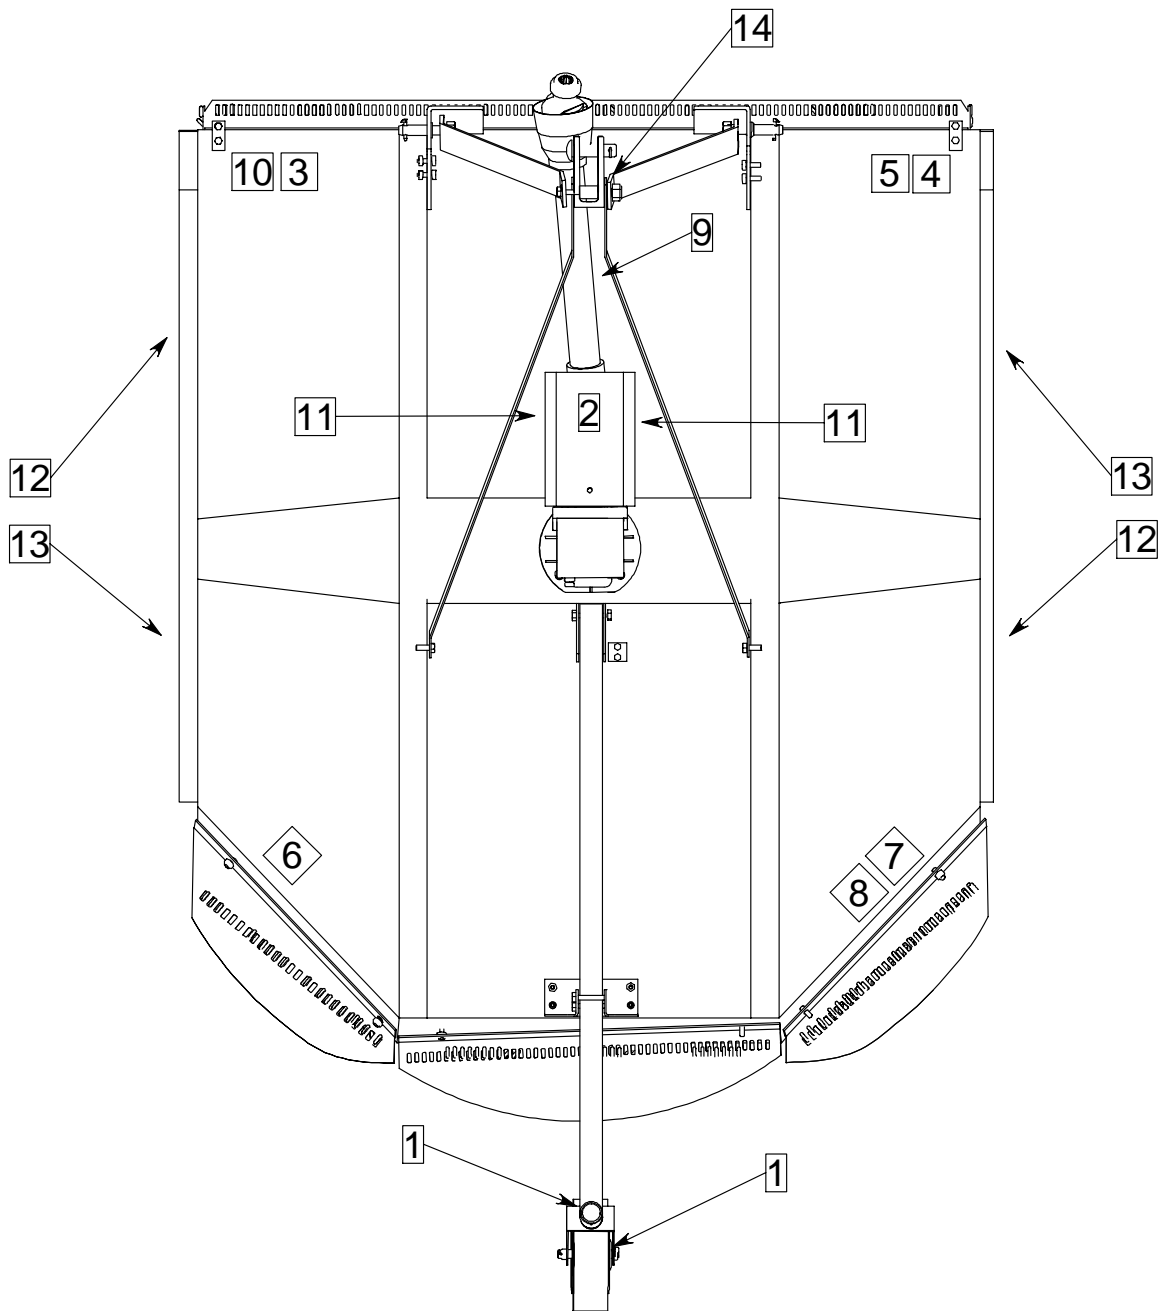

SE5/6 - DECALS

SE5/6 - DECALS

REF.	QTY.	PART No.	DESCRIPTION
1	2	09.810.03	DECAL - GREASE 100 hrs
2	1	09.811.04	DECAL - PTO SPEED 540 rpm
3	1	09.821.10	DECAL - KEEP NUTS TIGHT
4	1	09.821.15	DECAL - READ INSTRUCTION MANUAL
5	1	09.821.16	DECAL - KEEP OUT ZONE
6	1	09.821.17	DECAL - UNSUPPORTED MACHINE
7	1	09.821.18	DECAL - THROWN DEBRIS
8	1	09.821.19	DECAL - ROTARY HEAD DANGER
9	1	09.821.20	DECAL - SHAFT ENTANGLEMENT
10	1	09.821.22	DECAL - UNBLOCK HEAD (ROTARY)
11	2	D302	DECAL - RHINO
12	2	D303	DECAL - RHINO
13	2	0891000010	DECAL - SE5
		0901000010	DECAL - SE6
14	2	09.843.03	DECAL - LIFT POINT 500kg