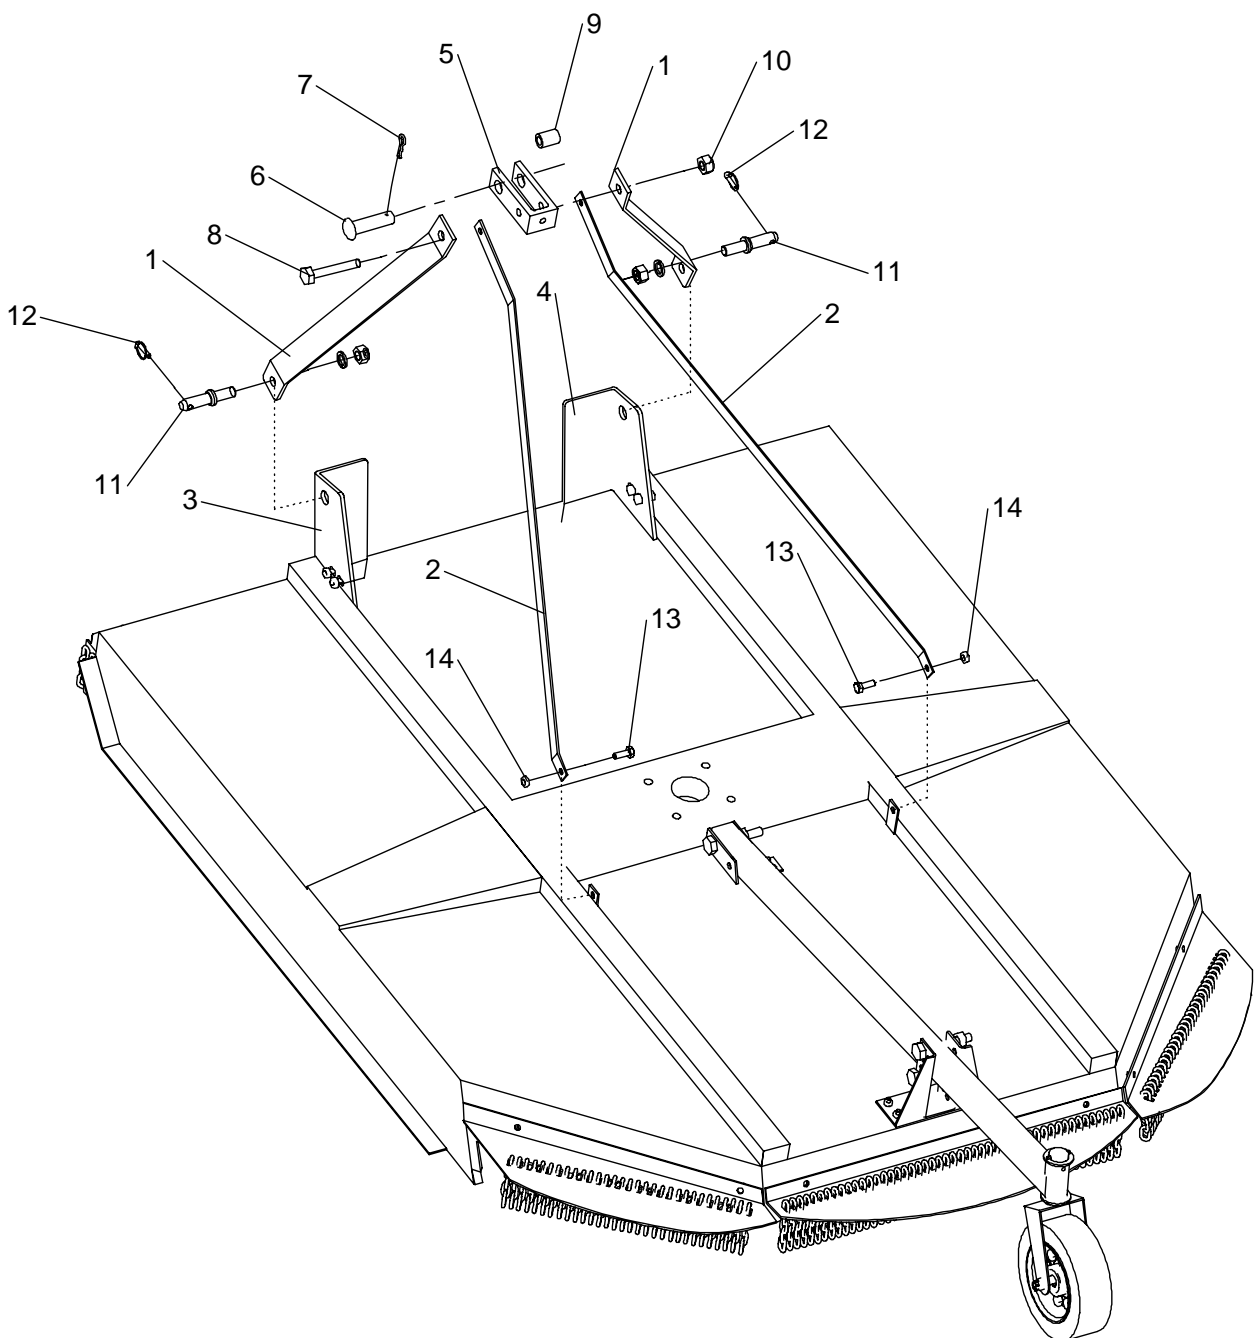

SE5 & SE6

SE5/6 - 'A' FRAME ASSEMBLY

**SE5/6 - 'A' FRAME ASSEMBLY**

REF.	QTY.	PART No.	DESCRIPTION
			SE 5 ROTARY MOWER
1	2	00766505	BAR A-FRAME HALF
2	2	00766506	BAR LIFT STRAP
3	1	00766586	PLATE HITCH EAR L/H
4	1	00766587	PLATE HITCH EAR R/H
5	1	00766540	TOP LINK
6	1	37107B12	TOP LINK PIN
7	1	05.964.01	SPRING COTTER
8	1	05.292.47	HEX BOLT
9	1	00766542	BUSHING (A-FRAME)
10	1	05.287.05	SELF LOCKING NUT
11	2	00603500	WRIST PIN - inc. Nut & Washer
12	2	0431217	LINCH PIN
13	2	9313086	SETSCREW - PLATED
14	2	9143006	SELF-LOCKING NUT - PLATED

REF.	QTY.	PART No.	DESCRIPTION
			SE 6 ROTARY MOWER
1	2	00766595	BAR A-FRAME HALF
2	2	00766591	BAR LIFT STRAP
3	1	00766586	PLATE HITCH EAR L/H
4	1	00766587	PLATE HITCH EAR R/H
5	1	00766540	TOP LINK
6	1	37107B12	TOP LINK PIN
7	1	05.964.01	SPRING COTTER
8	1	05.292.47	HEX BOLT
9	1	00766542	BUSHING (A-FRAME)
10	1	05.287.05	SELF LOCKING NUT
11	2	00603500	WRIST PIN - inc. Nut & Washer
12	2	0431217	LINCH PIN
13	2	9313086	SETSCREW - PLATED
14	2	9143006	SELF-LOCKING NUT - PLATED

SE5/6 - GUARDING & BLADES

SE5/6 Driveshaft Assembly

Part No. 00759318

**SE5/6 - GUARDING & BLADES**

REF.	QTY.	PART No.	DESCRIPTION
1	1	00766590	BLADE PAN - SE 5 models
	1	00770064	BLADE PAN - SE 6 models
2	2	00764665	BLADE - SE 5 models
	2	1046006	BLADE - SE 6 models
3	2	00761402	BOLT
4	2	00761535	WASHER
5	2	0141008	NUT 7/8" UNF AERO STANDARD
6	1	00759318	PTO SHAFT
7	1	00758654	GEARBOX BREATHER 1/2" BSP
8	1	0711050100	GEARBOX inc. SLOTTED NUT & SPLIT PIN
9	1	45641.01	PLATE SHIELD
10	1	00762985A	PLATE BRACKET BOTTOM
11	1	45641.12	HOOD BRACKET
12	4	9100028	LOCKNUT
13	1	9100006	FLAT WASHER 12mm PLATED
14	1	9143006	SELF-LOCKING NUT M12 PLATED
15	2	9300122	HEXAGON SCREW
16	2	9100030	NUT
17	4	9100106	WASHER