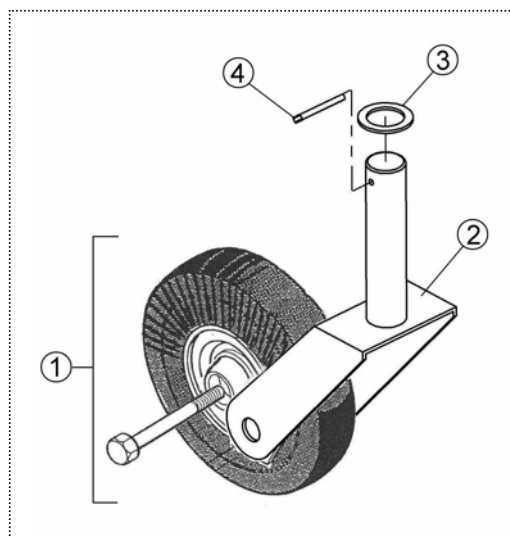

SE5/6 - CHAINGUARDS

Chain Links Attachment

SE5/6 - CHAINGUARDS

REF.	QTY.	PART No.	DESCRIPTION
1	1	00766575	SE5 CHAINGUARD ASSEMBLY - FRONT - <i>comprising of:</i>
	1	00766538	CHAINGUARD PLATE
	51	00766578	CHAIN - 5 Links
	1	00766534	CHAIN ROD
	1	00766539	SE6 CHAINGUARD ASSEMBLY - FRONT - <i>comprising of:</i>
	1	00766538	CHAINGUARD PLATE
61	1	00766578	CHAIN - 5 Links
	1	0652100202	CHAIN ROD
	1	00766560	SE5 CHAINGUARD ASSEMBLY - REAR CENTRE - <i>comprising of:</i>
2	1	00766561	CHAINGUARD PLATE
	24	00766578	CHAIN - 5 Links
	1	0652100102	CHAIN ROD
	1	00766529	SE6 CHAINGUARD ASSEMBLY - REAR CENTRE - <i>comprising of:</i>
1	1	00766530	CHAINGUARD PLATE
	28	00766578	CHAIN - 5 Links
	1	00766531	CHAIN ROD
	1	00766567	SE5 CHAINGUARD ASSEMBLY - REAR L/H - <i>comprising of:</i>
3	1	00766568	CHAINGUARD PLATE
	20	00766578	CHAIN - 5 Links
	1	00766565	CHAIN ROD
	1	00766527	SE6 CHAINGUARD ASSEMBLY - REAR L/H - <i>comprising of:</i>
	1	00766528	CHAINGUARD PLATE
23	1	00766578	CHAIN - 5 Links
	1	00766525	CHAIN ROD
	1	00766564	SE5 CHAINGUARD ASSEMBLY - REAR R/H - <i>comprising of:</i>
	1	00766566	CHAINGUARD PLATE
4	20	00766578	CHAIN - 5 Links
	1	00766565	CHAIN ROD
	1	00766522	SE6 CHAINGUARD ASSEMBLY - REAR R/H - <i>comprising of:</i>
	1	00766524	CHAINGUARD PLATE
	23	00766578	CHAIN - 5 Links
1	1	00766525	CHAIN ROD
	5	6	9313086
6	10	9100106	FLAT WASHER
7	10	9143006	SELF-LOCKING NUT
8	4	9213266	BOLT

SE5/6 - TAILWHEEL ASSEMBLY

**SE5/6 - TAILWHEEL ASSEMBLY**

REF.	QTY.	PART No.	DESCRIPTION
1	1	1020519	WHEEL ASSEMBLY - Comprising of:
	1	1020531	TYRE & WHEEL RIM ASSEMBLY
	1	1020532	WHEEL HUB ASSEMBLY
2	1	1028308	FORK
3	1	15B2400	WASHER
4	1	00758899	SPLIT PIN
5	1	9213187	BOLT
6	1	9143009	SELF-LOCKING NUT
7	1	00766517	TAILWHEEL BEAM - SE 5 MOWERS ONLY
	1	00771599	TAILWHEEL BEAM - SE 6 MOWERS ONLY
8	1	00766610	MOUNTING FLAT
9	3	9143006	SELF-LOCKING NUT
10	1	00766611	GAUGE WHEEL MOUNT
11	4	9100020	FLAT WASHER
12	3	9213166	BOLT
13	4	9100022	SELF-LOCKING NUT
14	4	9200016	SETSCREW