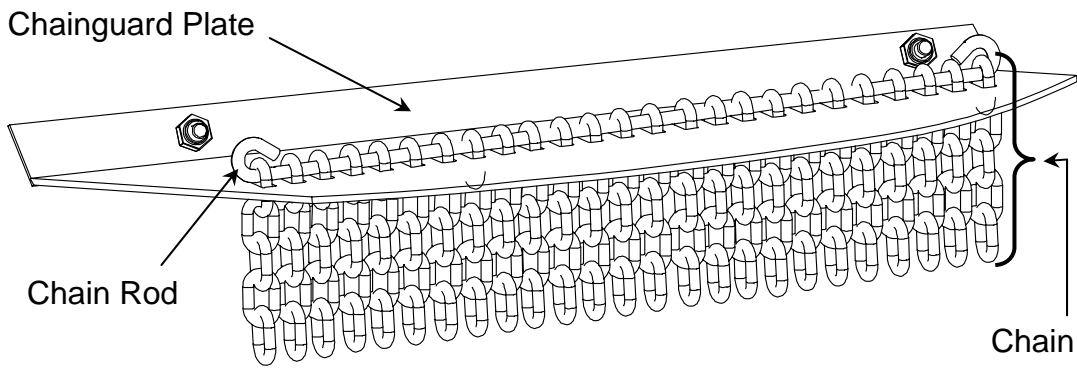

Chain Links Attachment