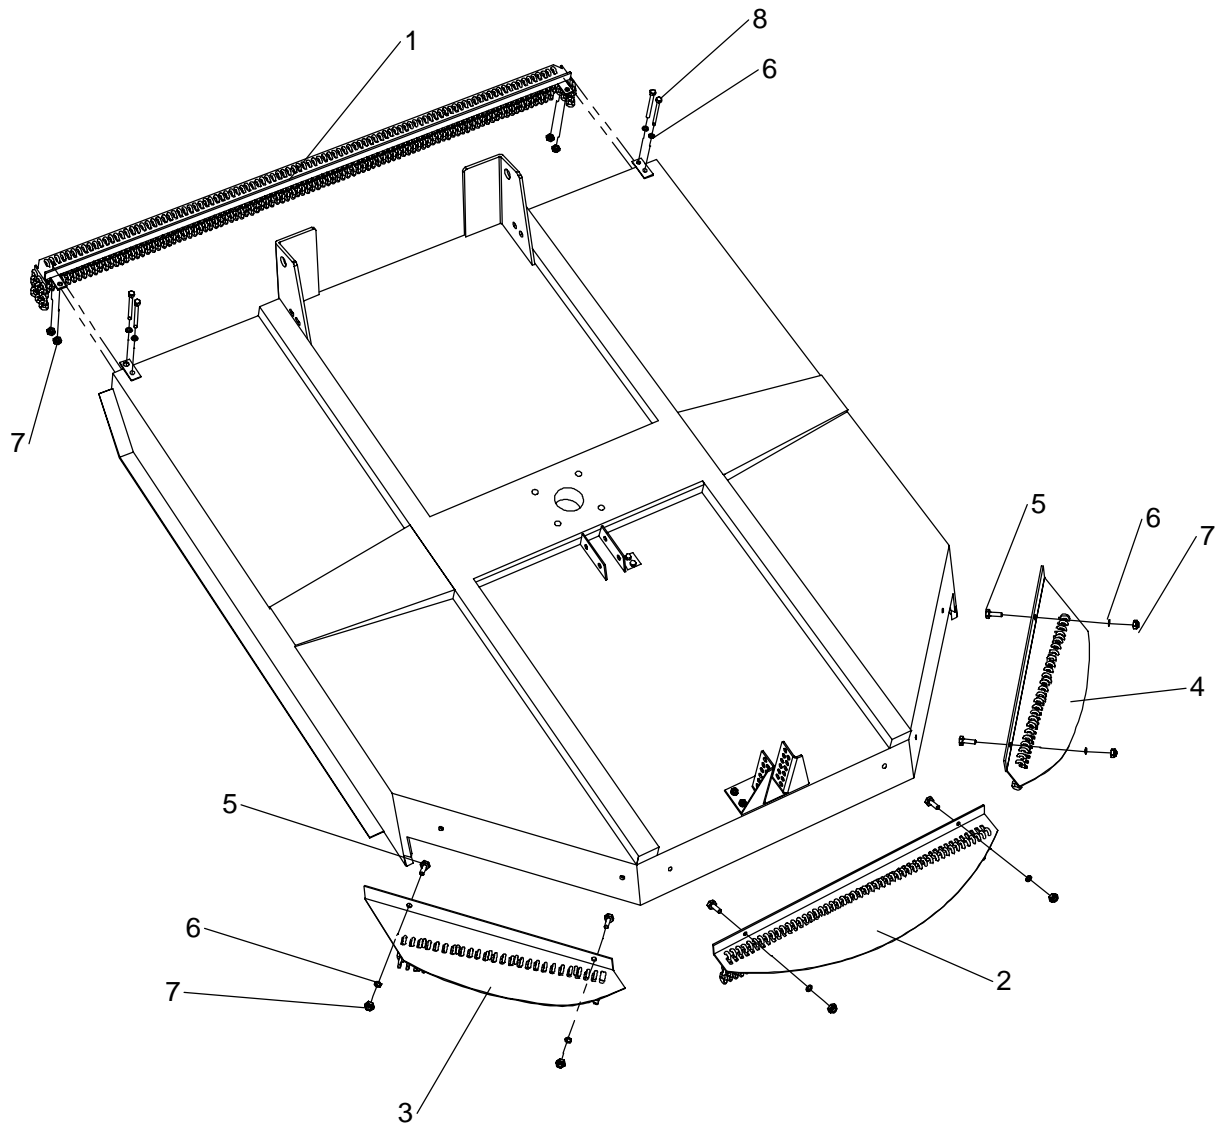

SE5/6 - CHAINGUARDS