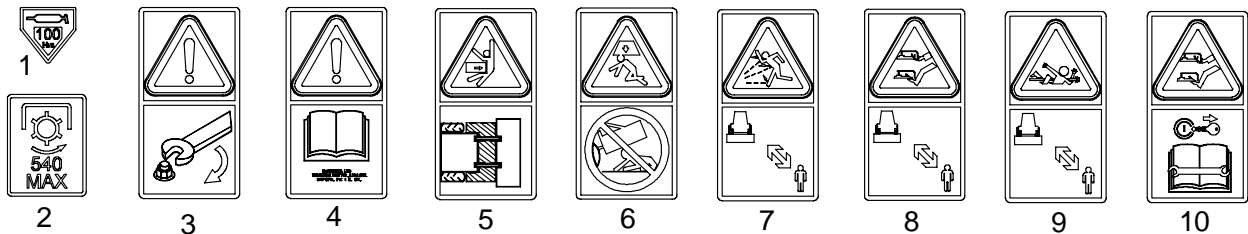

*Not included with Gearbox Assembly

SE5/6 - SLIPCLUTCH

**SE5/6 - SLIPCLUTCH**

REF.	QTY.	PART No.	DESCRIPTION
1	8	00762249	BOLT
2	8	00762250	SPRING
3	1	00762247	OUTER FLANGE
4	2	00762248	FRICTION DISC
5	1	00762243	BODY - FRICTION CLUTCH
6	1	00762251	SPACER
7	1	00762244	YOKE FRICTION
8	1	00762252	DIRT SHIELD

SE5/6 - DECALS

11

12

13

14

**SE5/6 - DECALS**

REF.	QTY.	PART No.	DESCRIPTION
1	2	09.810.03	DECAL - GREASE 100 hrs
2	1	09.811.04	DECAL - PTO SPEED 540 rpm
3	1	09.821.10	DECAL - KEEP NUTS TIGHT
4	1	09.821.15	DECAL - READ INSTRUCTION MANUAL
5	1	09.821.16	DECAL - KEEP OUT ZONE
6	1	09.821.17	DECAL - UNSUPPORTED MACHINE
7	1	09.821.18	DECAL - THROWN DEBRIS
8	1	09.821.19	DECAL - ROTARY HEAD DANGER
9	1	09.821.20	DECAL - SHAFT ENTANGLEMENT
10	1	09.821.22	DECAL - UNBLOCK HEAD (ROTARY)
11	2	D302	DECAL - RHINO
12	2	D303	DECAL - RHINO
13	2	0891000010	DECAL - SE5
		0901000010	DECAL - SE6
14	2	09.843.03	DECAL - LIFT POINT 500kg