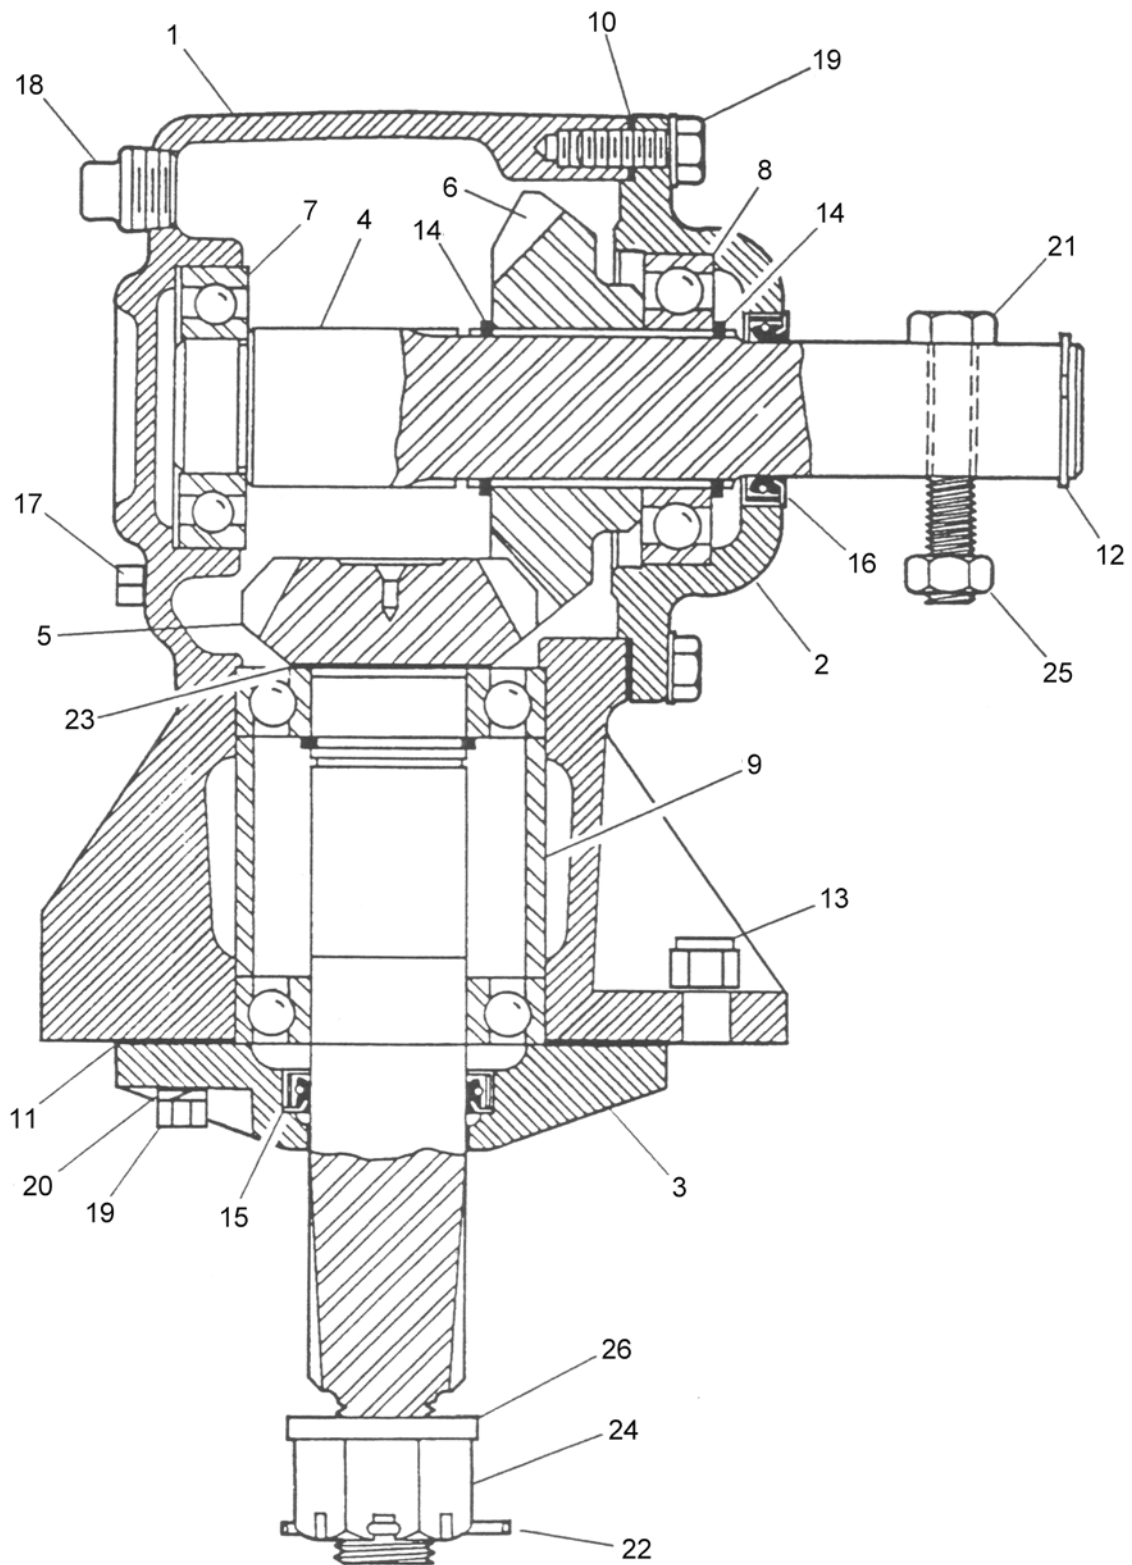

SE5/6 - GEARBOX ASSEMBLY

SE5/6 - GEARBOX ASSEMBLY

REF.	QTY.	PART No.	DESCRIPTION
		0711050100	SE 5 & SE 6 GEARBOX ASSEMBLY
1	1	00563900	MAIN HOUSING
2	1	00564300	FRONT HOUSING
3	1	00757683	BEARING RETAINER CAP
4	1	00564700	SHAFT - INPUT
5	1	00564000	SHAFT & PINION GEAR
6	1	00564600	INPUT GEAR
7	1	00564800	BALL BEARING
8	3	00563700	BALL BEARING
9	1	00757682	BEARING SPACER
10	<i>as req.</i>	00564400	SHIMS
11	<i>as req.</i>	00760929	GASKET (.25)
	<i>as req.</i>	00760928	GASKET (.1)
12*	1	7192	RETAINING RING
13	4	02956948	LOCKNUT
14	3	00564100	RETAINING RING
15	1	00563500	OIL SEAL
16	1	00564200	OIL SEAL
17	1	00565000	PIPE PLUG
18	1	00749508	PIPE PLUG
19	6	00011400	BOLT
20	10	02161100	LOCKWASHER - EXTERNAL TOOTH
21*	1	02-12-245	BOLT
22	1	05-03-245	COTTER PIN
23	<i>as req.</i>	00758671	SHIM - GEAR
24	1	7202	HEX SLOTTED NUT
25*	1	00001800	LOCKNUT
26	1	6192	FLAT WASHER - SPECIAL

*Not included with Gearbox Assembly