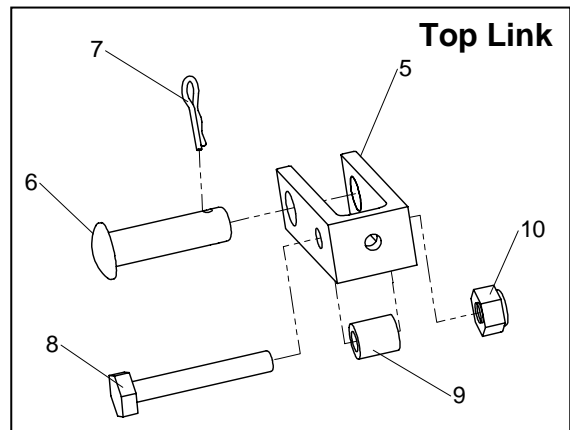

SE5 & SE6

SE5/6 - 'A' FRAME ASSEMBLY

**SE5/6 - 'A' FRAME ASSEMBLY**

REF.	QTY.	PART No.	DESCRIPTION
			SE 5 ROTARY MOWER
1	2	00766505	BAR A-FRAME HALF
2	2	00766506	BAR LIFT STRAP
3	1	00766586	PLATE HITCH EAR L/H
4	1	00766587	PLATE HITCH EAR R/H
5	1	00766540	TOP LINK
6	1	37107B12	TOP LINK PIN
7	1	05.964.01	SPRING COTTER
8	1	05.292.47	HEX BOLT
9	1	00766542	BUSHING (A-FRAME)
10	1	05.287.05	SELF LOCKING NUT
11	2	00603500	WRIST PIN - inc. Nut & Washer
12	2	0431217	LINCH PIN
13	2	9313086	SETSCREW - PLATED
14	2	9143006	SELF-LOCKING NUT - PLATED

REF.	QTY.	PART No.	DESCRIPTION
			SE 6 ROTARY MOWER
1	2	00766595	BAR A-FRAME HALF
2	2	00766591	BAR LIFT STRAP
3	1	00766586	PLATE HITCH EAR L/H
4	1	00766587	PLATE HITCH EAR R/H
5	1	00766540	TOP LINK
6	1	37107B12	TOP LINK PIN
7	1	05.964.01	SPRING COTTER
8	1	05.292.47	HEX BOLT
9	1	00766542	BUSHING (A-FRAME)
10	1	05.287.05	SELF LOCKING NUT
11	2	00603500	WRIST PIN - inc. Nut & Washer
12	2	0431217	LINCH PIN
13	2	9313086	SETSCREW - PLATED
14	2	9143006	SELF-LOCKING NUT - PLATED

SE5/6 - GUARDING & BLADES

SE5/6 Driveshaft Assembly

Part No. 00759318

**SE5/6 - GUARDING & BLADES**

REF.	QTY.	PART No.	DESCRIPTION
1	1	00766590	BLADE PAN - SE 5 models
	1	00770064	BLADE PAN - SE 6 models
2	2	00764665	BLADE - SE 5 models
	2	1046006	BLADE - SE 6 models
3	2	00761402	BOLT
4	2	00761535	WASHER
5	2	0141008	NUT 7/8" UNF AERO STANDARD
6	1	00759318	PTO SHAFT
7	1	00758654	GEARBOX BREATHER 1/2" BSP
8	1	0711050100	GEARBOX inc. SLOTTED NUT & SPLIT PIN
9	1	45641.01	PLATE SHIELD
10	1	00762985A	PLATE BRACKET BOTTOM
11	1	45641.12	HOOD BRACKET
12	4	9100028	LOCKNUT
13	1	9100006	FLAT WASHER 12mm PLATED
14	1	9143006	SELF-LOCKING NUT M12 PLATED
15	2	9300122	HEXAGON SCREW
16	2	9100030	NUT
17	4	9100106	WASHER