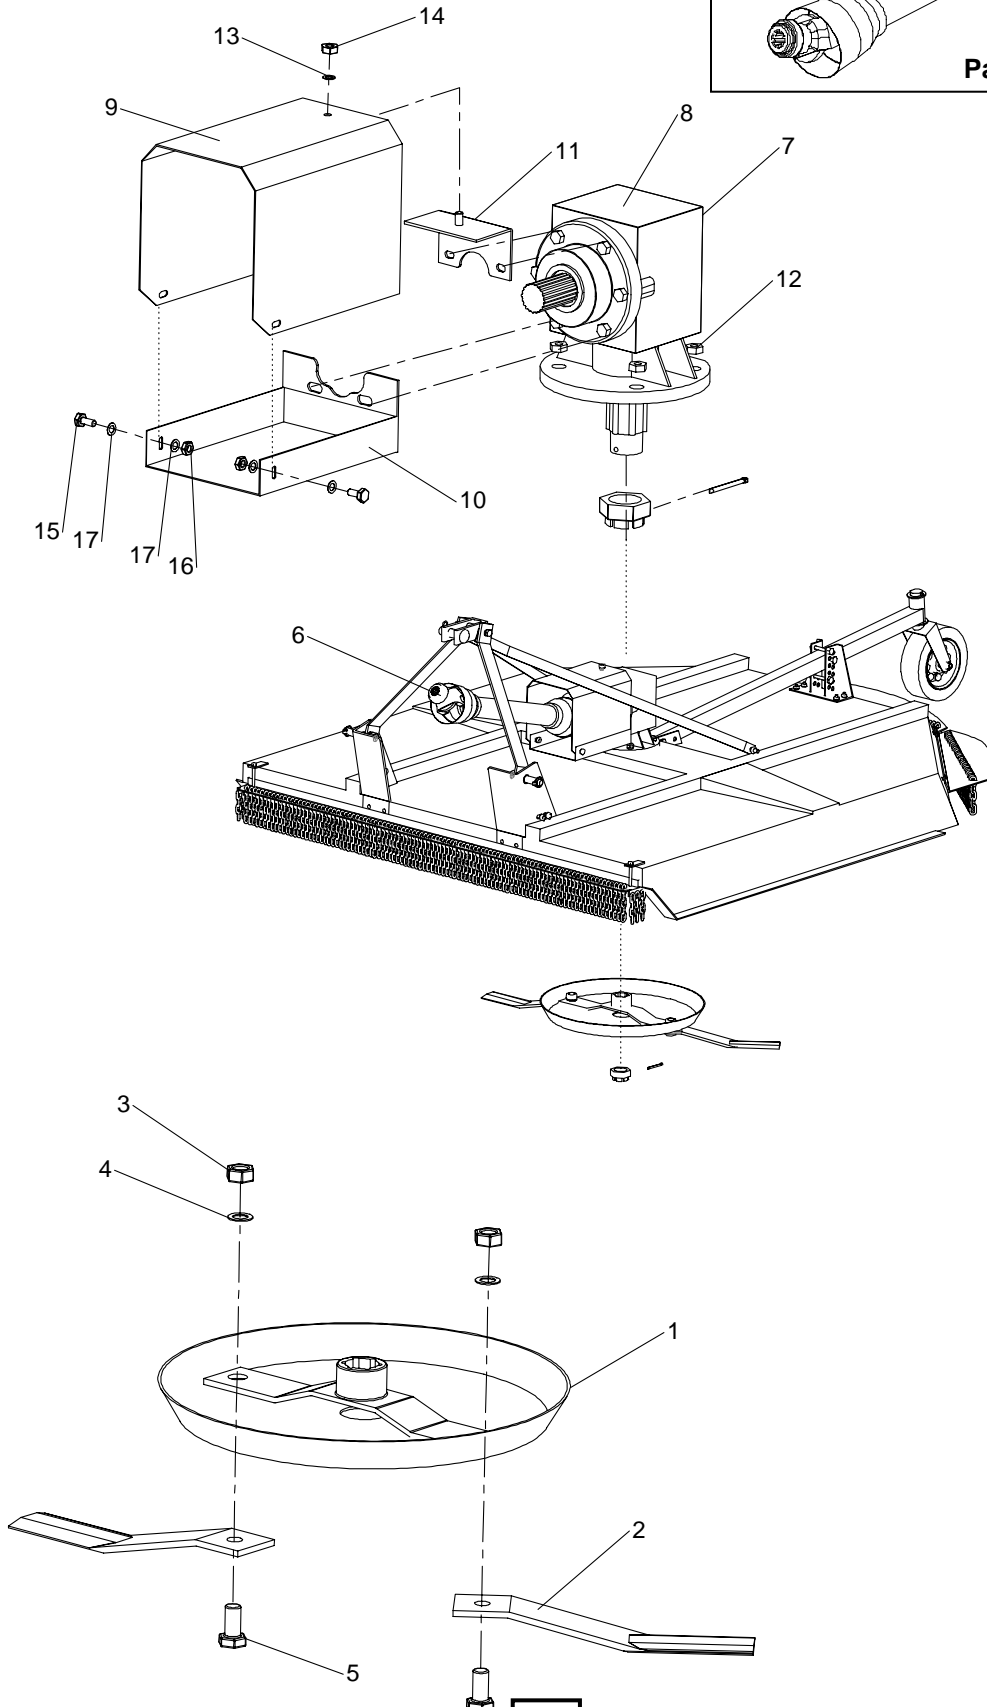

SE5 & SE6

SE5/6 - 'A' FRAME ASSEMBLY

**SE5/6 - 'A' FRAME ASSEMBLY**

REF.	QTY.	PART No.	DESCRIPTION
			SE 5 ROTARY MOWER
1	2	00766505	BAR A-FRAME HALF
2	2	00766506	BAR LIFT STRAP
3	1	00766586	PLATE HITCH EAR L/H
4	1	00766587	PLATE HITCH EAR R/H
5	1	00766540	TOP LINK
6	1	37107B12	TOP LINK PIN
7	1	05.964.01	SPRING COTTER
8	1	05.292.47	HEX BOLT
9	1	00766542	BUSHING (A-FRAME)
10	1	05.287.05	SELF LOCKING NUT
11	2	00603500	WRIST PIN - inc. Nut & Washer
12	2	0431217	LINCH PIN
13	2	9313086	SETSCREW - PLATED
14	2	9143006	SELF-LOCKING NUT - PLATED

REF.	QTY.	PART No.	DESCRIPTION
			SE 6 ROTARY MOWER
1	2	00766595	BAR A-FRAME HALF
2	2	00766591	BAR LIFT STRAP
3	1	00766586	PLATE HITCH EAR L/H
4	1	00766587	PLATE HITCH EAR R/H
5	1	00766540	TOP LINK
6	1	37107B12	TOP LINK PIN
7	1	05.964.01	SPRING COTTER
8	1	05.292.47	HEX BOLT
9	1	00766542	BUSHING (A-FRAME)
10	1	05.287.05	SELF LOCKING NUT
11	2	00603500	WRIST PIN - inc. Nut & Washer
12	2	0431217	LINCH PIN
13	2	9313086	SETSCREW - PLATED
14	2	9143006	SELF-LOCKING NUT - PLATED

SE5/6 - GUARDING & BLADES

SE5/6 Driveshaft Assembly

Part No. 00759318

**SE5/6 - GUARDING & BLADES**

REF.	QTY.	PART No.	DESCRIPTION
1	1	00766590	BLADE PAN - SE 5 models
	1	00770064	BLADE PAN - SE 6 models
2	2	00764665	BLADE - SE 5 models
	2	1046006	BLADE - SE 6 models
3	2	00761402	BOLT
4	2	00761535	WASHER
5	2	0141008	NUT 7/8" UNF AERO STANDARD
6	1	00759318	PTO SHAFT
7	1	00758654	GEARBOX BREATHER 1/2" BSP
8	1	0711050100	GEARBOX inc. SLOTTED NUT & SPLIT PIN
9	1	45641.01	PLATE SHIELD
10	1	00762985A	PLATE BRACKET BOTTOM
11	1	45641.12	HOOD BRACKET
12	4	9100028	LOCKNUT
13	1	9100006	FLAT WASHER 12mm PLATED
14	1	9143006	SELF-LOCKING NUT M12 PLATED
15	2	9300122	HEXAGON SCREW
16	2	9100030	NUT
17	4	9100106	WASHER