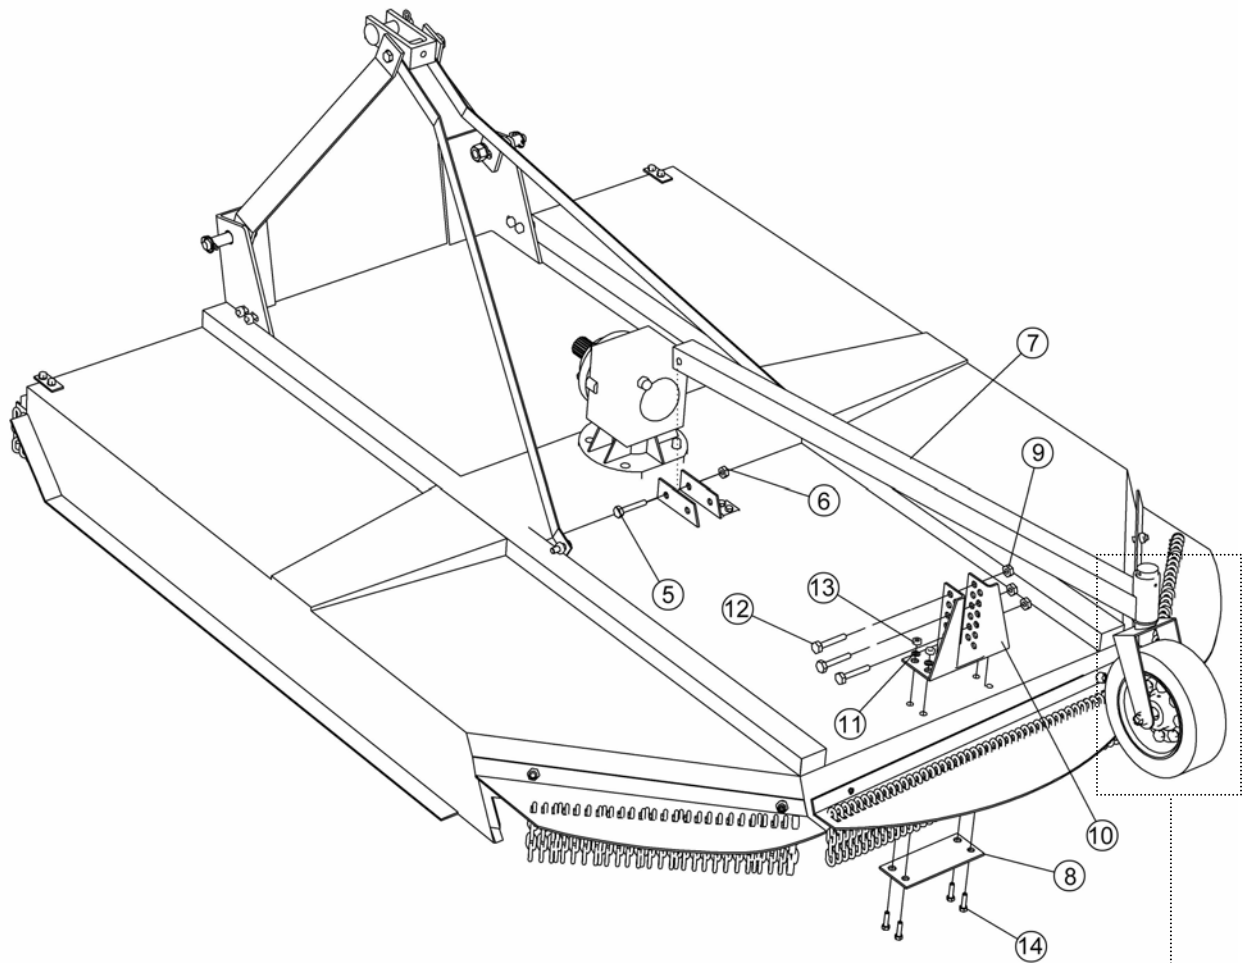

SE5/6 - TAILWHEEL ASSEMBLY

SE5/6 - TAILWHEEL ASSEMBLY

REF.	QTY.	PART No.	DESCRIPTION
1	1	1020519	WHEEL ASSEMBLY - Comprising of:
	1	1020531	TYRE & WHEEL RIM ASSEMBLY
	1	1020532	WHEEL HUB ASSEMBLY
2	1	1028308	FORK
3	1	15B2400	WASHER
4	1	00758899	SPLIT PIN
5	1	9213187	BOLT
6	1	9143009	SELF-LOCKING NUT
7	1	00766517	TAILWHEEL BEAM - SE 5 MOWERS ONLY
	1	00771599	TAILWHEEL BEAM - SE 6 MOWERS ONLY
8	1	00766610	MOUNTING FLAT
9	3	9143006	SELF-LOCKING NUT
10	1	00766611	GAUGE WHEEL MOUNT
11	4	9100020	FLAT WASHER
12	3	9213166	BOLT
13	4	9100022	SELF-LOCKING NUT
14	4	9200016	SETSCREW