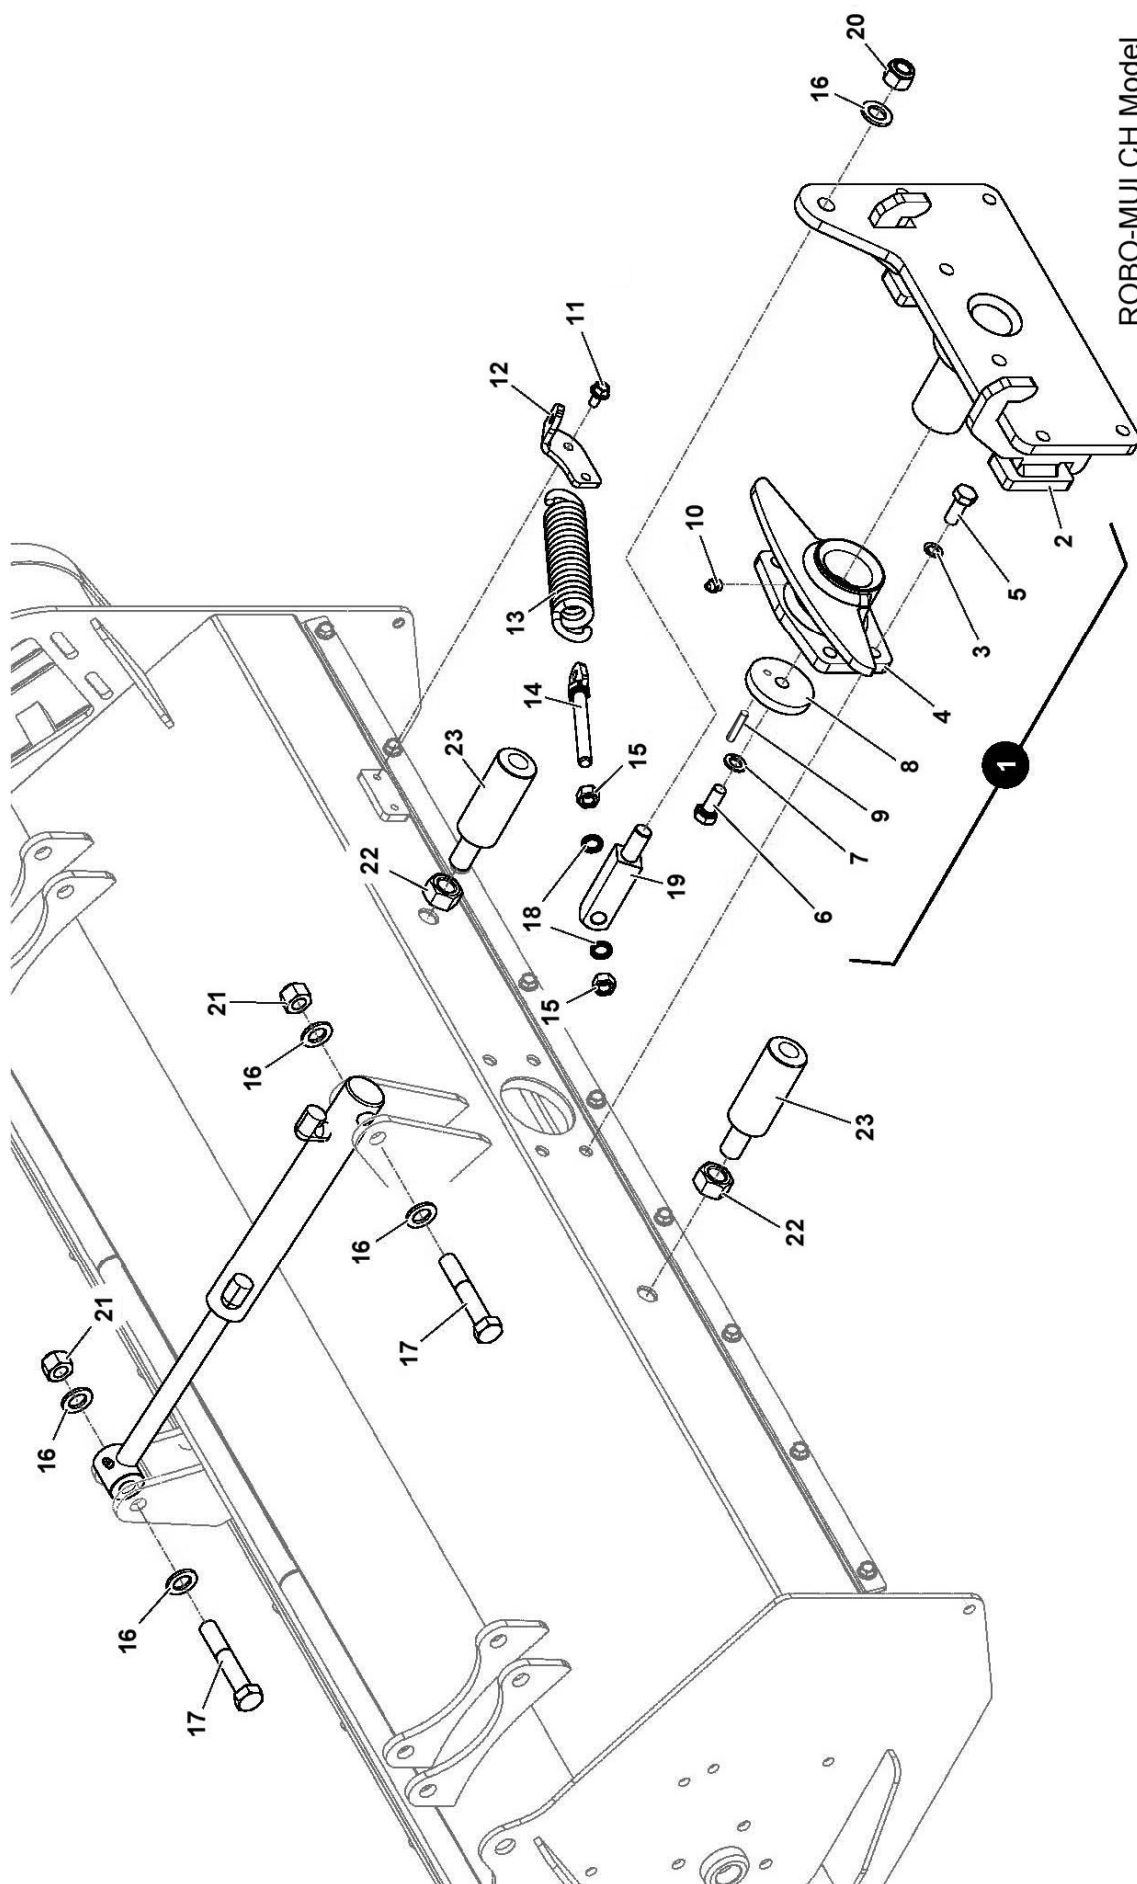

ROBO-MULCH Model

Module(s): 4001718

REF.	QTY.	PART No.	DESCRIPTION
		4001718	MOUNTING MODULE - Mulcher Builds
1	1	4000628	MOUNTING BRACKET ASSEMBLY
2	1	4000661	MOUNT PLATE
3	4	4000357	KNURLED WASHER
4	1	4000193	PIVOT
5	4	4000212	BOLT
6	1	4000435	BOLT
7	1	4001538	WASHER
8	1	4001393	WASHER
9	1	4001394	ROLL PIN
10	1	4000224	GREASER
11	2	4000353	SCREW
12	1	4000338	SPRING BRACKET
13	1	4000219	SPRING
14	1	4000206	SPRING TENSIONER
15	2	4000218	NUT
16	5	4000253	WASHER
17	2	9213187	BOLT
18	2	4001288	WASHER
19	1	4000205	TENSIONER FIXING
20	1	4000757	NUT
21	2	4001191	NUT
22	2	4001289	NUT
23	2	4001290	THRUST PIN