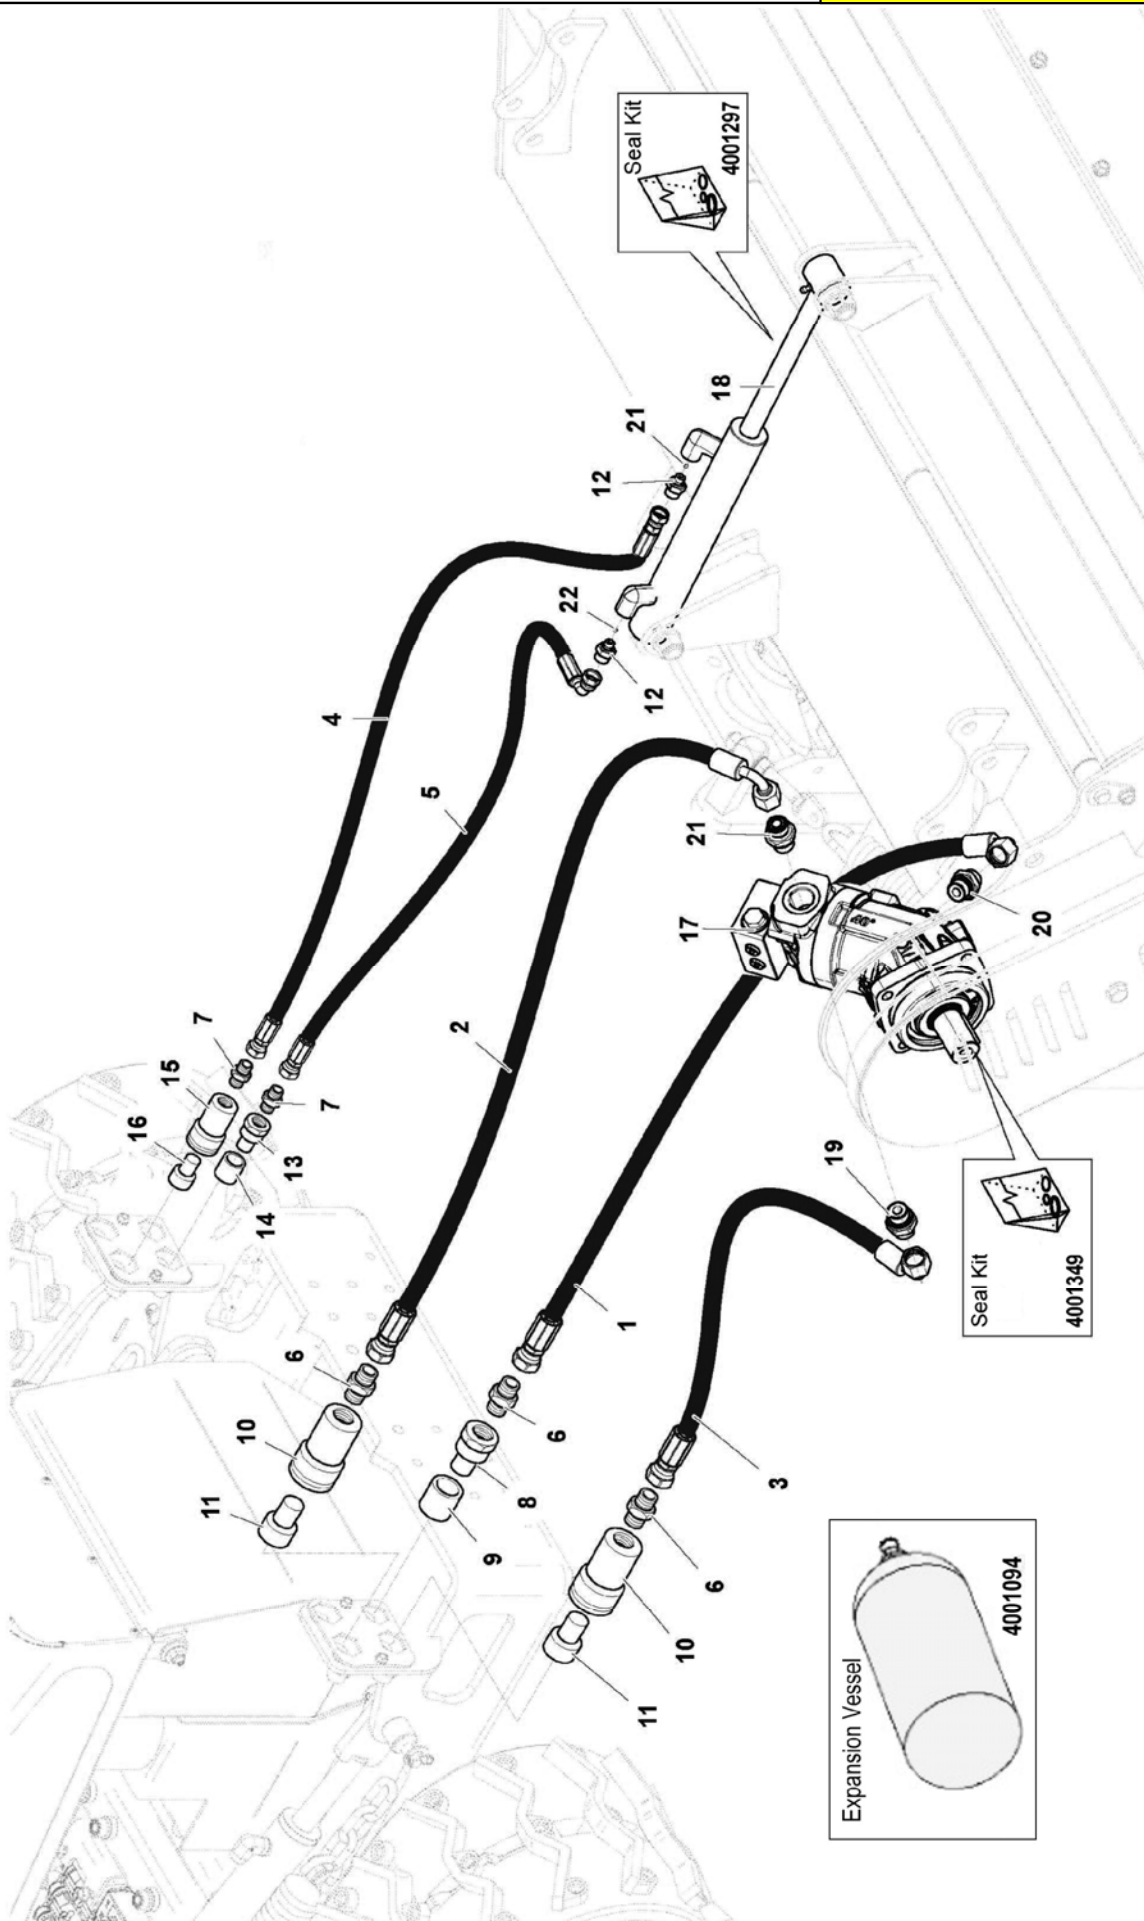

Module(s): 4001719

Module(s): 4001719

REF.	QTY.	PART No.	DESCRIPTION
		4001719	HYDRAULICS MODULE
1	1	4001291	HYDRAULIC HOSE
2	1	4001292	HYDRAULIC HOSE
3	1	4001293	HYDRAULIC HOSE
4	1	4001294	HYDRAULIC HOSE
5	1	4001295	HYDRAULIC HOSE
6	3	7315797	CONNECTOR
7	2	4000587	CONNECTOR
8	1	4000133	QR COUPLING
9	2	4000139	PLUG
10	1	4000136	QR COUPLING
11	1	4000137	PLUG
12	2	4000667	CONNECTOR
13	1	4000132	QR COUPLING
14	1	4000668	PLUG
15	1	4000135	QR COUPLING
16	1	4000140	PLUG
17	1	4001296	HYDRAULIC MOTOR
18	1	4000186	HYDRAULIC RAM
	1	4000186S	HYDRAULIC RAM c/w SPACER
19	2	4000748	CONNECTOR
20	1	7315778	CONNECTOR
21	1	4000882	RESTRICTOR
22	1	4000697	RESTRICTOR
		4001349	SEAL KIT (MOTOR)
		4001297	SEAL KIT (RAM)
		4001094	EXPANSION VESSEL