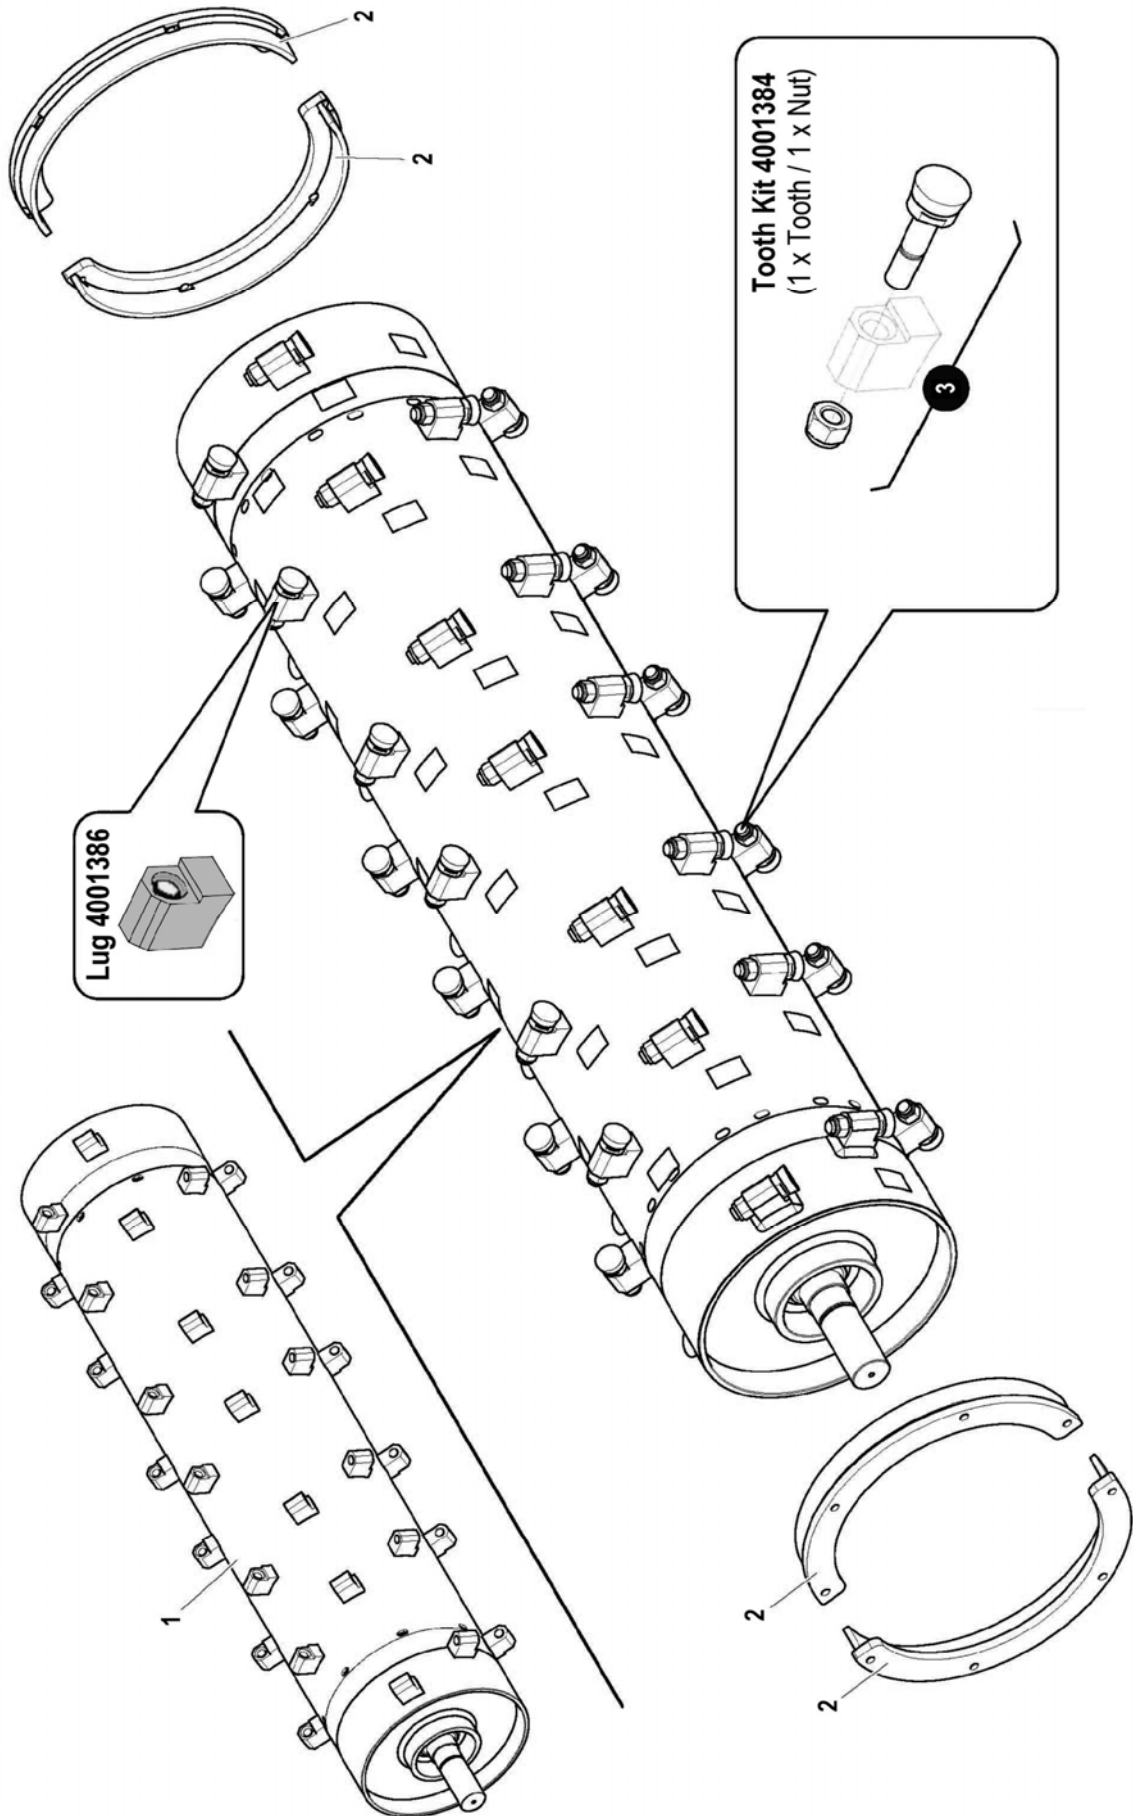

Module(s): 4001717

Module(s): 4001717

REF.	QTY.	PART No.	DESCRIPTION
		4001717	FORESTRY ROTOR MODULE
1	1	4001286	ROTOR (FORESTRY TYPE)
2	4	4001287	DUST SHIELD
3	50	4001384	TOOTH KIT