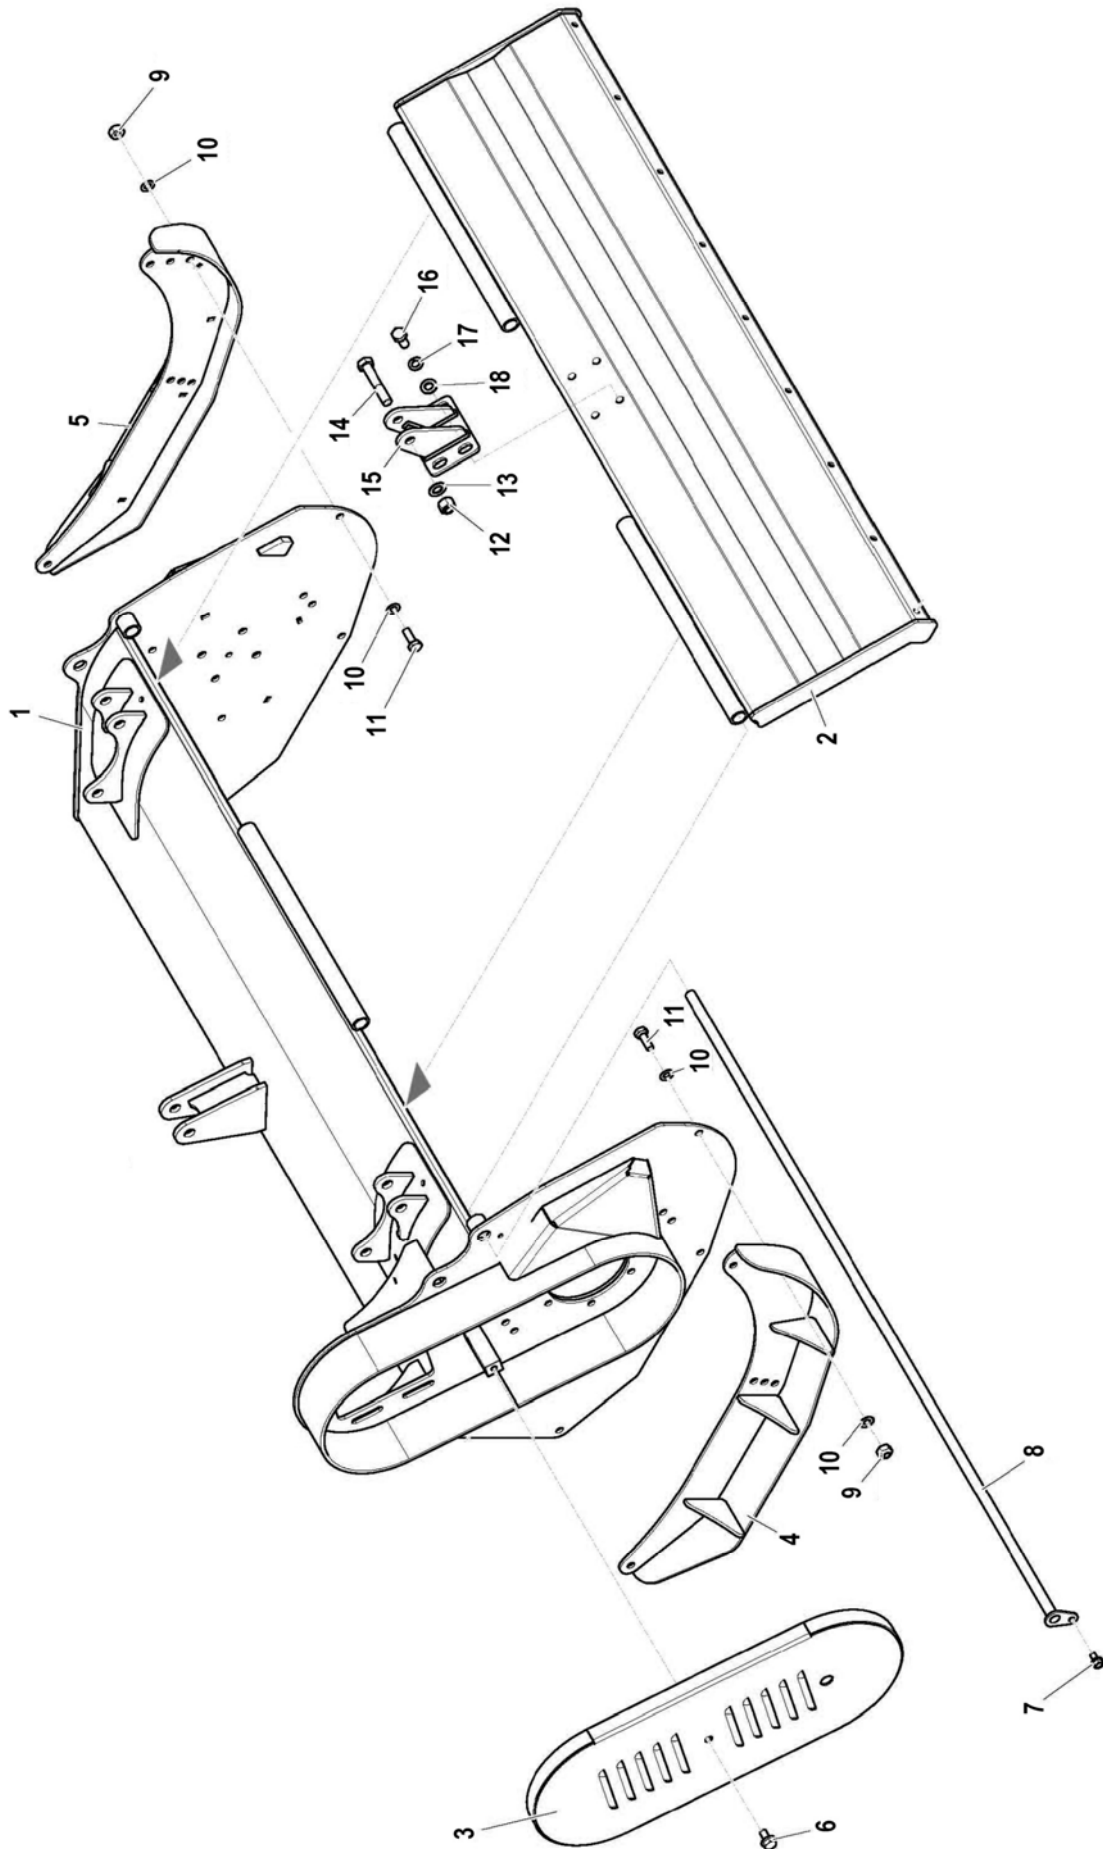

HEAD CASING MODULE (Builds 04/15 ▶)

McCONEL

Module(s): 4001713

Module(s): 4001713

REF.	QTY.	PART No.	DESCRIPTION
		4001713	HEAD CASING MODULE
1	1	4001256	HEAD CASING
2	1	4001257	FRONT HOOD
3	1	4001255	BELT COVER
4	1	4001260	SKID RH
5	1	4001261	SKID LH
6	1	4000442	SCREW
7	1	4000353	SCREW
8	1	4001259	HOOD PIVOT PIN
9	6	4000416	NUT
10	12	4000758	WASHER
11	6	4000210	SCREW
12	1	4001191	NUT
13	1	4000253	WASHER
14	1	4001377	BOLT
15	1	4001378	BRACKET
16	4	4001373	BOLT
17	4	05.282.08	SPRING WASHER
18	4	05.281.14	FLAT WASHER