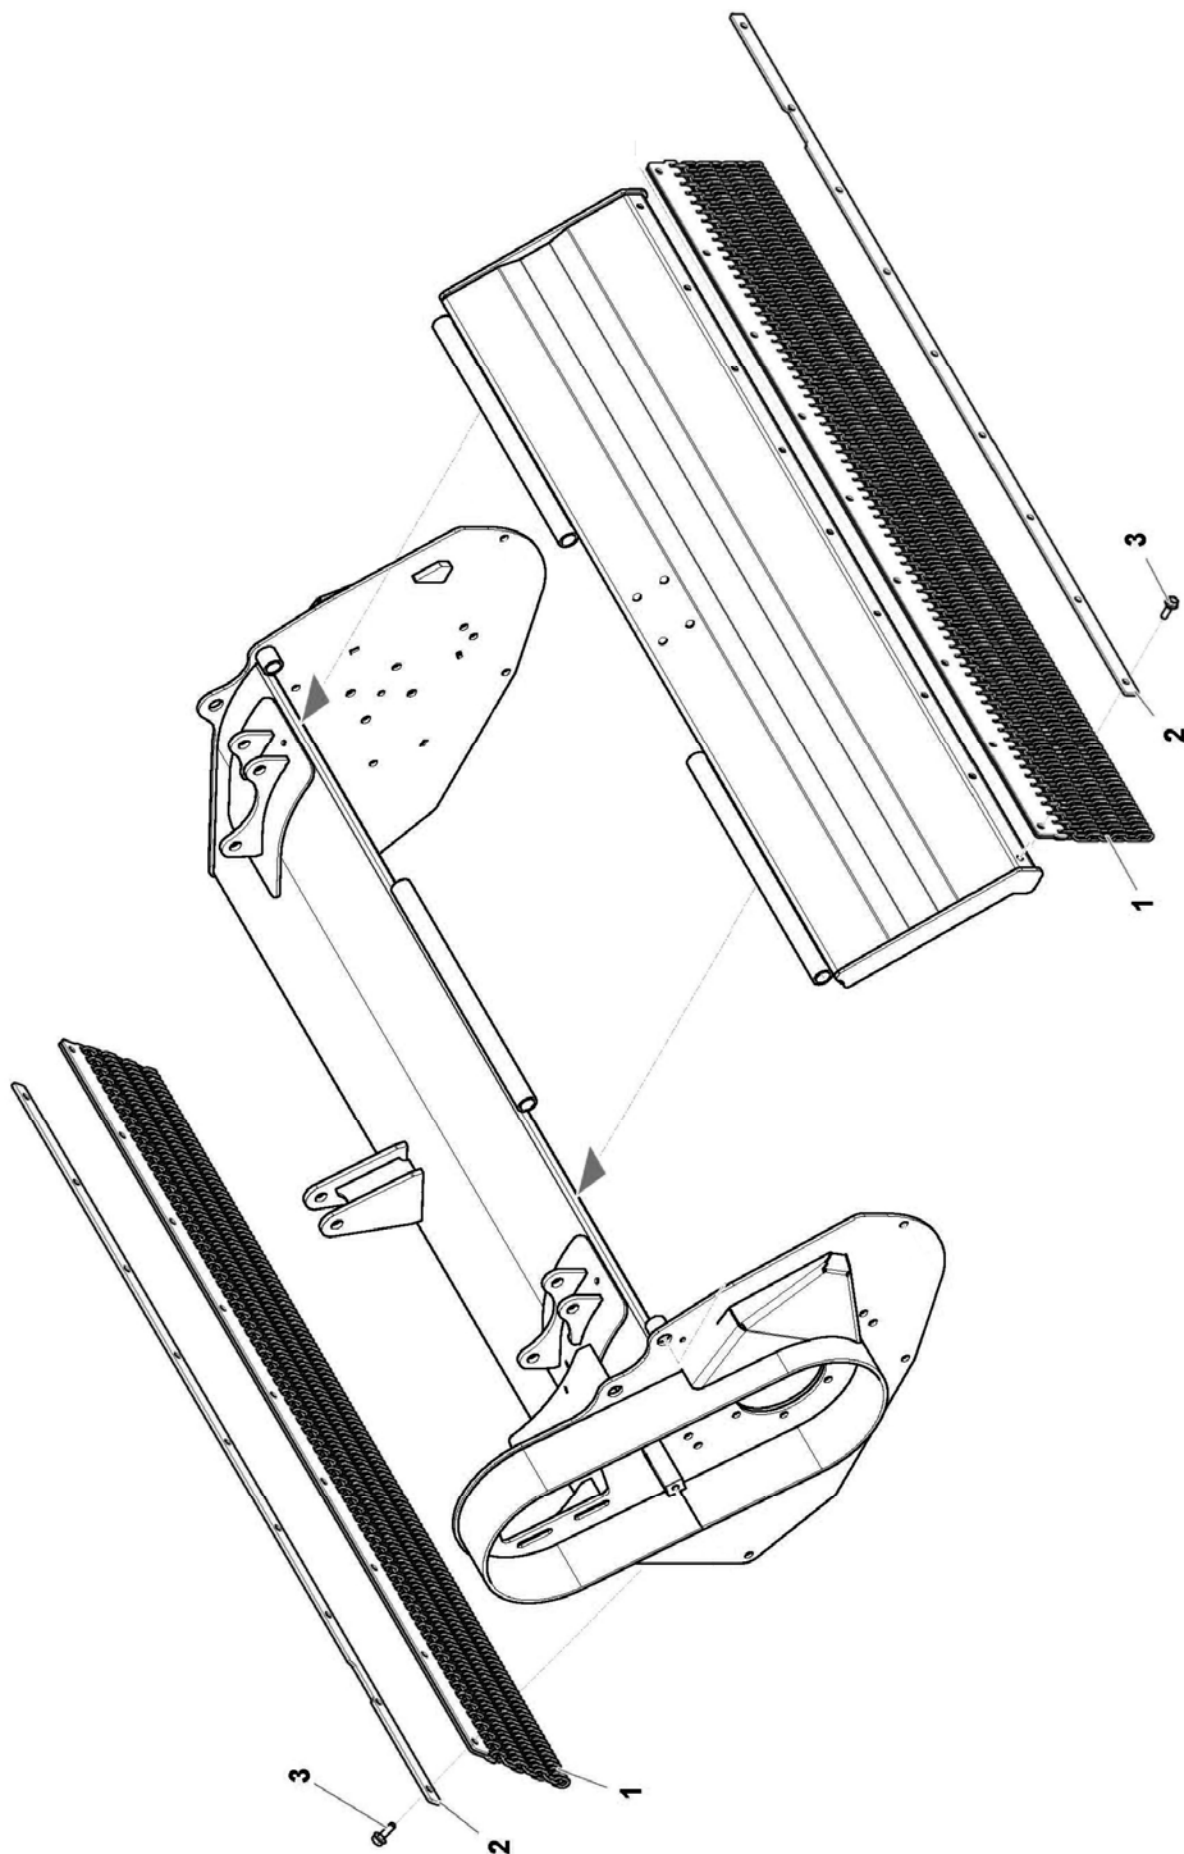

Module(s): 4001723

REF.	QTY.	PART No.	DESCRIPTION
		4001723	MULCHER GUARD MODULE
1	2	4001258	RUBBER FLAP
2	2	4000188	CLAMP STRIP
3	18	4001376	BOLT

Module(s): 4001724

Module(s): 4001724

REF.	QTY.	PART No.	DESCRIPTION
		4001724	FORESTRY GUARD MODULE
1	2	4001379	CHAIN GUARD
2	2	4000188	CLAMP STRIP
3	18	4000072	BOLT