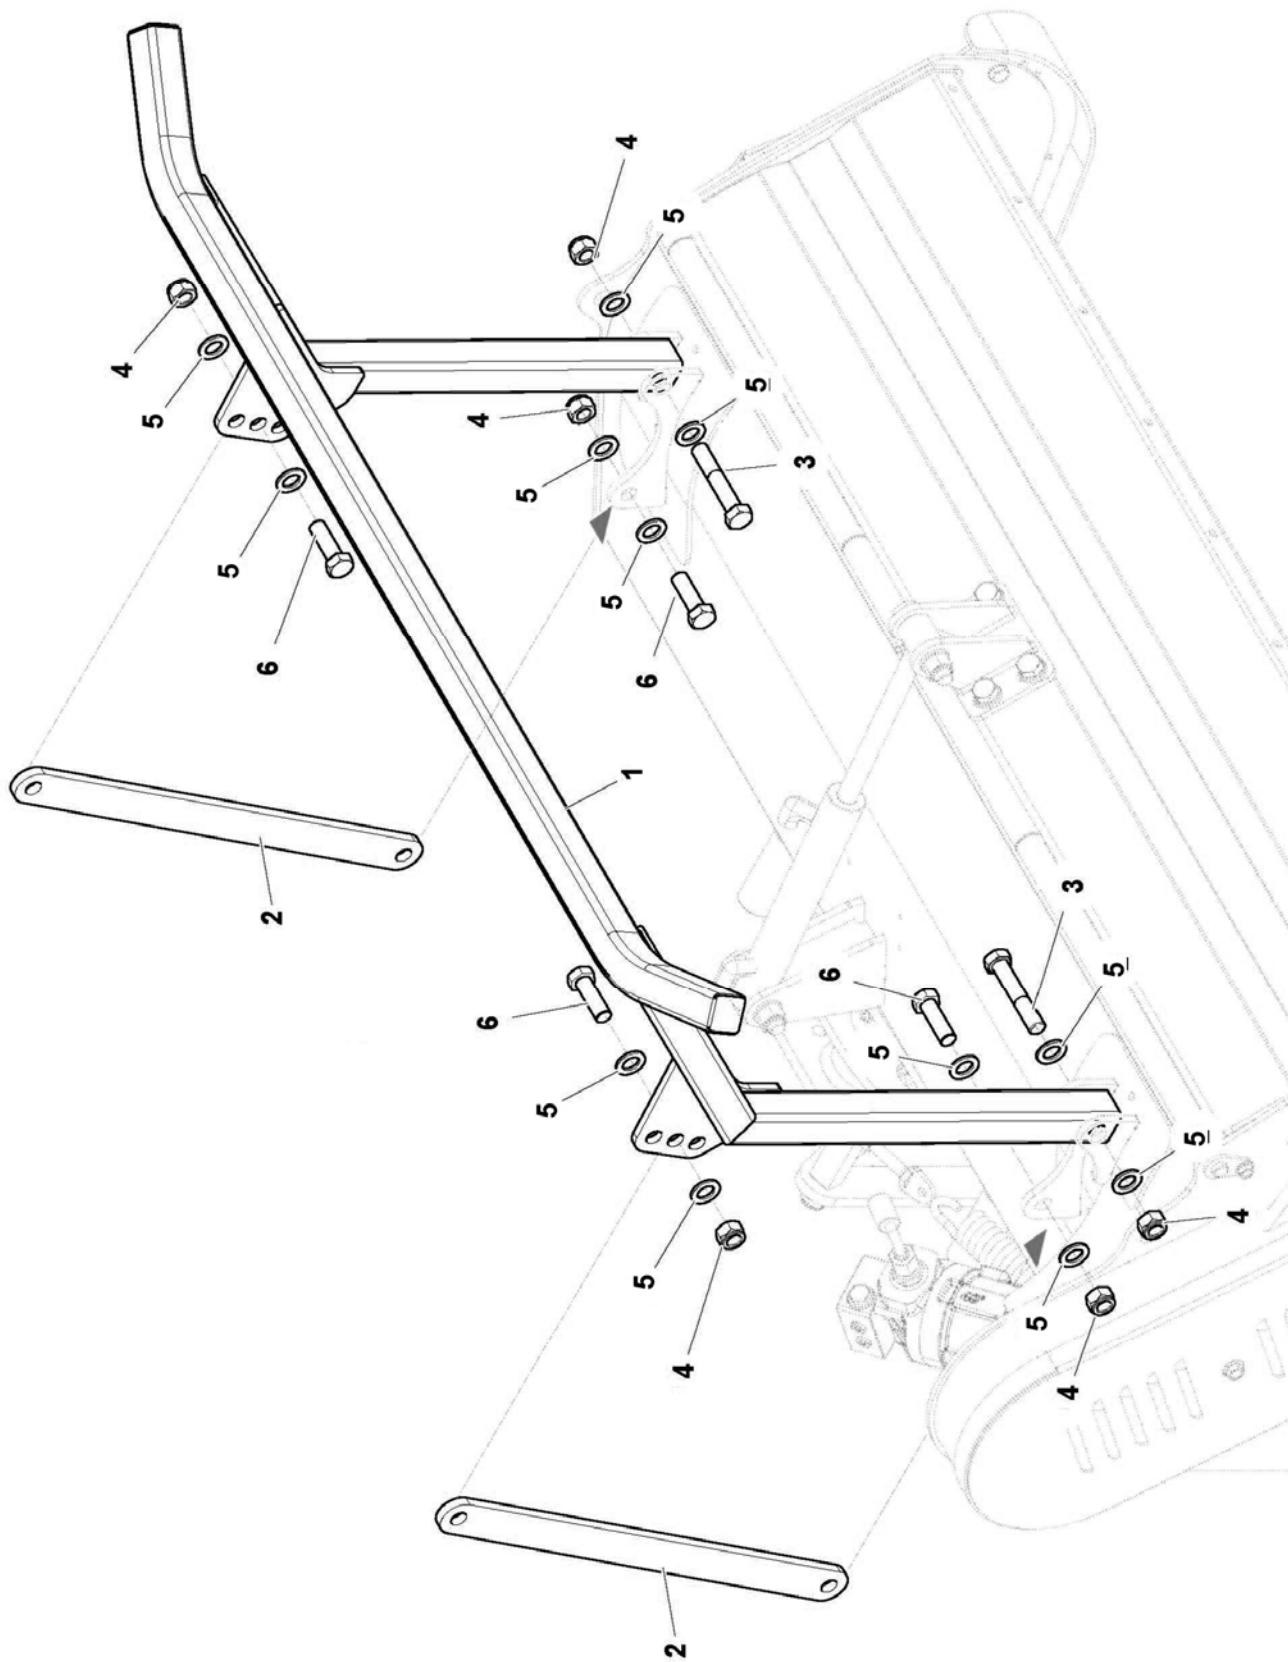

ROBOCUT FORESTRY & MULCHER HEADS

- Parts Manual -
(Revision 08.11.18)

Builds 04/15 onwards from S/No.130F0116040182

LIST OF CONTENTS

	<i>Page No</i>
Head Casing Module	2
Guard Module – Mulcher Build	4
Guard Module – Forestry Build (Chain Option)	6
Guard Module – Forestry Build	8
Protection Frame Module	10
Power Transmission Module	12
Mulcher Rotor Module	14
Forestry Rotor Module	16
Head Mounting Module – Mulcher Build	18
Head Mounting Module – Forestry Build	20
Hydraulic Installation Module	22
Safety Decals Module	24

Module(s): 4001723

REF.	QTY.	PART No.	DESCRIPTION
		4001723	MULCHER GUARD MODULE
1	2	4001258	RUBBER FLAP
2	2	4000188	CLAMP STRIP
3	18	4001376	BOLT

Module(s): 4001724

Module(s): 4001724

REF.	QTY.	PART No.	DESCRIPTION
		4001724	FORESTRY GUARD MODULE
1	2	4001379	CHAIN GUARD
2	2	4000188	CLAMP STRIP
3	18	4000072	BOLT

Module(s): 4001726

REF.	QTY.	PART No.	DESCRIPTION
		4001726	FORESTRY GUARD MODULE
1	2	4001375	RUBBER FLAP
2	2	4001652	CLAMP STRIP
3	2	4001653	CLAMP STRIP
4	9	4001654	BOLT
5	25	4001655	BOLT
6	16	4000078	WASHER
7	16	4000865	NUT

Module(s): 4001715

Module(s): 4001715

REF.	QTY.	PART No.	DESCRIPTION
		4001715	POWER TRANSMISSION MODULE
1	1	4001264	TAPERLOCK
2	1	4001265	TAPERLOCK
3	2	4001266	BELT PULLEY
4	1	4001267	TOOTHED BELT
5	1	4001268	MOTOR PLATE
6	1	4001269	BOLT
7	2	4000220	NUT
8	4	4000758	WASHER
9	2	4001279	SHIM
10	4	4001381	WASHER
11	4	4000209	SCREW
12	2	4001382	OIL SEAL
13	8	4000415	WASHER
14	2	4001271	BUSH
15	4	4000210	SCREW
16	10	4001272	BOLT
17	14	4000761	WASHER
18	4	4001273	BOLT
19	12	4000442	BOLT
20	1	4001274	COVER PLATE
21	2	7315678	CIRCLIP
22	1	4001275	SEAL
23	2	4001276	BEARING SUPPORT
24	1	4001277	CIRCLIP
25	2	4001383	ROLLER BEARING