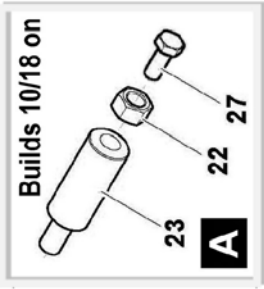

Module(s): 4001722