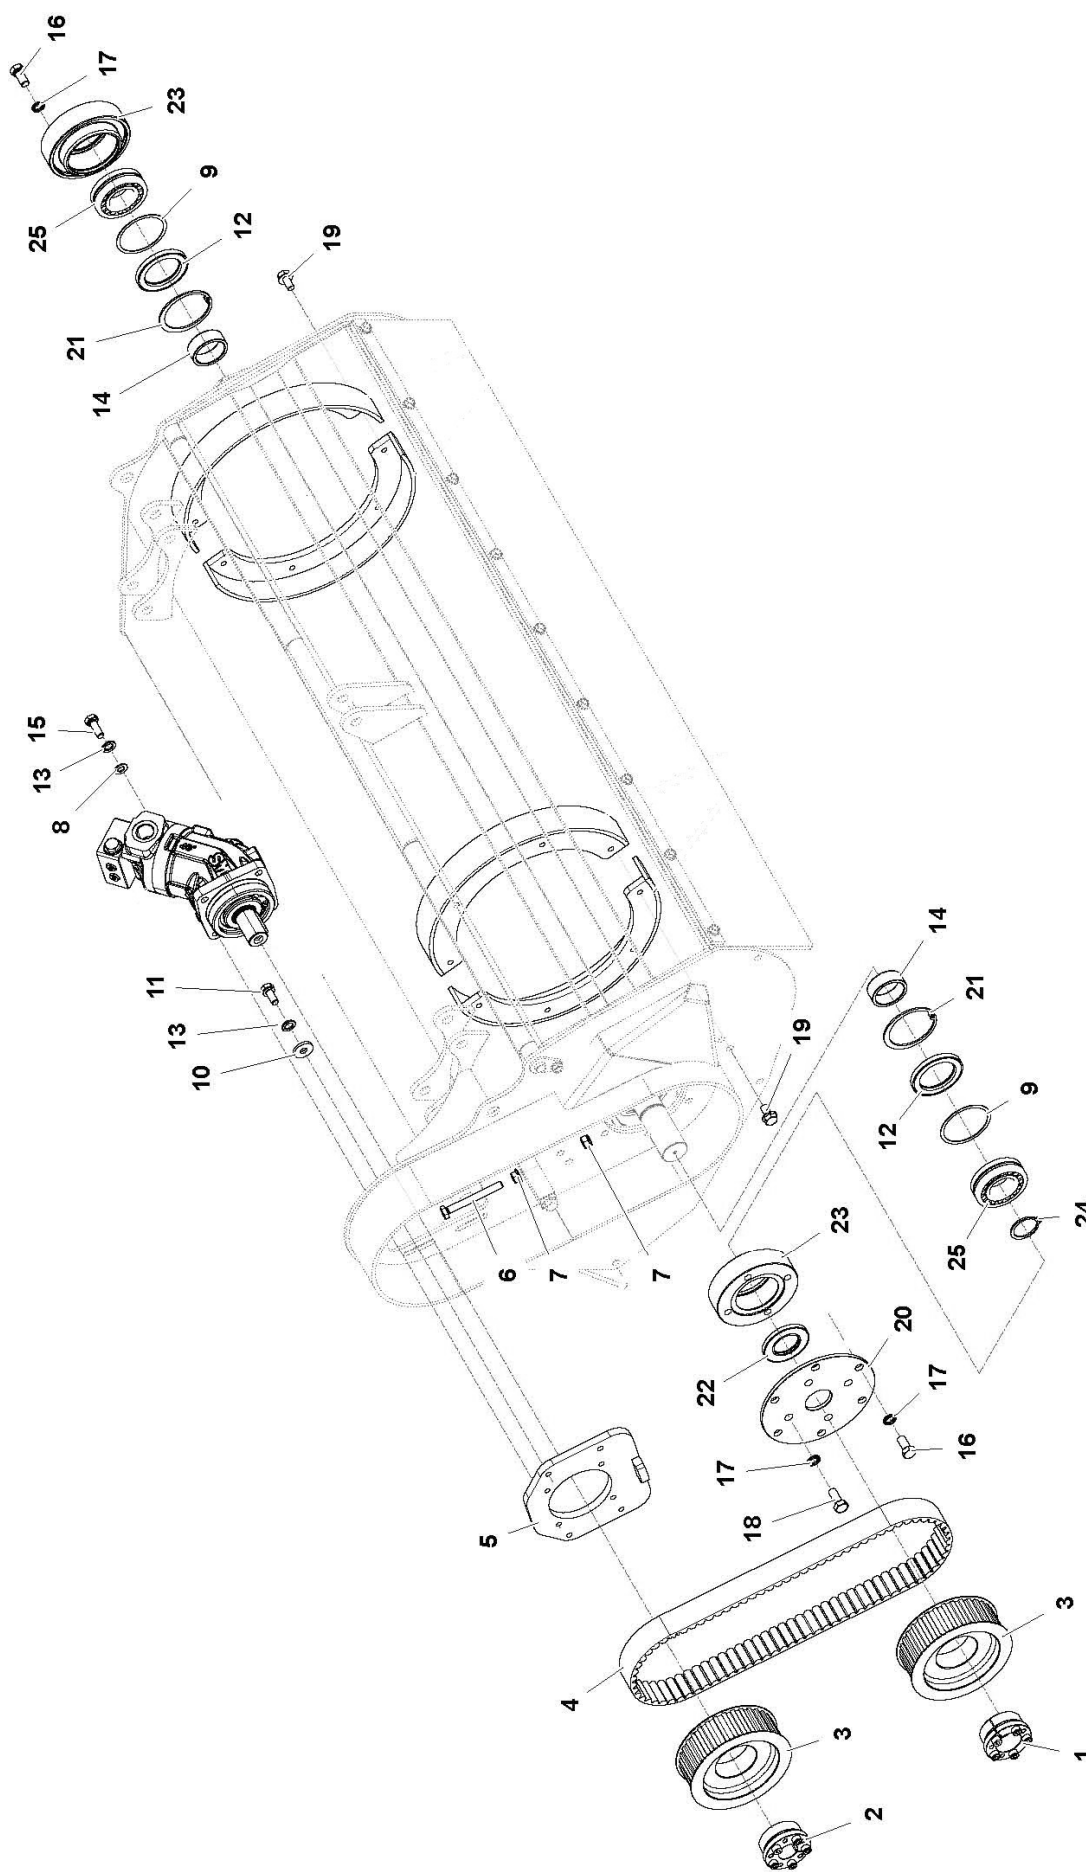

Module(s): 4001723

REF.	QTY.	PART No.	DESCRIPTION
		4001723	MULCHER GUARD MODULE
1	2	4001258	RUBBER FLAP
2	2	4000188	CLAMP STRIP
3	18	4001376	BOLT

Module(s): 4001724

Module(s): 4001724

REF.	QTY.	PART No.	DESCRIPTION
		4001724	FORESTRY GUARD MODULE
1	2	4001379	CHAIN GUARD
2	2	4000188	CLAMP STRIP
3	18	4000072	BOLT

Module(s): 4001726

REF.	QTY.	PART No.	DESCRIPTION
		4001726	FORESTRY GUARD MODULE
1	2	4001375	RUBBER FLAP
2	2	4001652	CLAMP STRIP
3	2	4001653	CLAMP STRIP
4	9	4001654	BOLT
5	25	4001655	BOLT
6	16	4000078	WASHER
7	16	4000865	NUT

Module(s): 4001714

REF.	QTY.	PART No.	DESCRIPTION
		4001714	PROTECTION MODULE
1	1	4001263	PROTECTION FRAME
2	2	4001262	SUPPORT
3	2	9213187	BOLT
4	6	4000221	LOCK NUT
5	12	4000253	WASHER
6	4	4001380	BOLT

Module(s): 4001715

Module(s): 4001715

REF.	QTY.	PART No.	DESCRIPTION
		4001715	POWER TRANSMISSION MODULE
1	1	4001264	TAPERLOCK
2	1	4001265	TAPERLOCK
3	2	4001266	BELT PULLEY
4	1	4001267	TOOTHED BELT
5	1	4001268	MOTOR PLATE
6	1	4001269	BOLT
7	2	4000220	NUT
8	4	4000758	WASHER
9	2	4001279	SHIM
10	4	4001381	WASHER
11	4	4000209	SCREW
12	2	4001382	OIL SEAL
13	8	4000415	WASHER
14	2	4001271	BUSH
15	4	4000210	SCREW
16	10	4001272	BOLT
17	14	4000761	WASHER
18	4	4001273	BOLT
19	12	4000442	BOLT
20	1	4001274	COVER PLATE
21	2	7315678	CIRCLIP
22	1	4001275	SEAL
23	2	4001276	BEARING SUPPORT
24	1	4001277	CIRCLIP
25	2	4001383	ROLLER BEARING