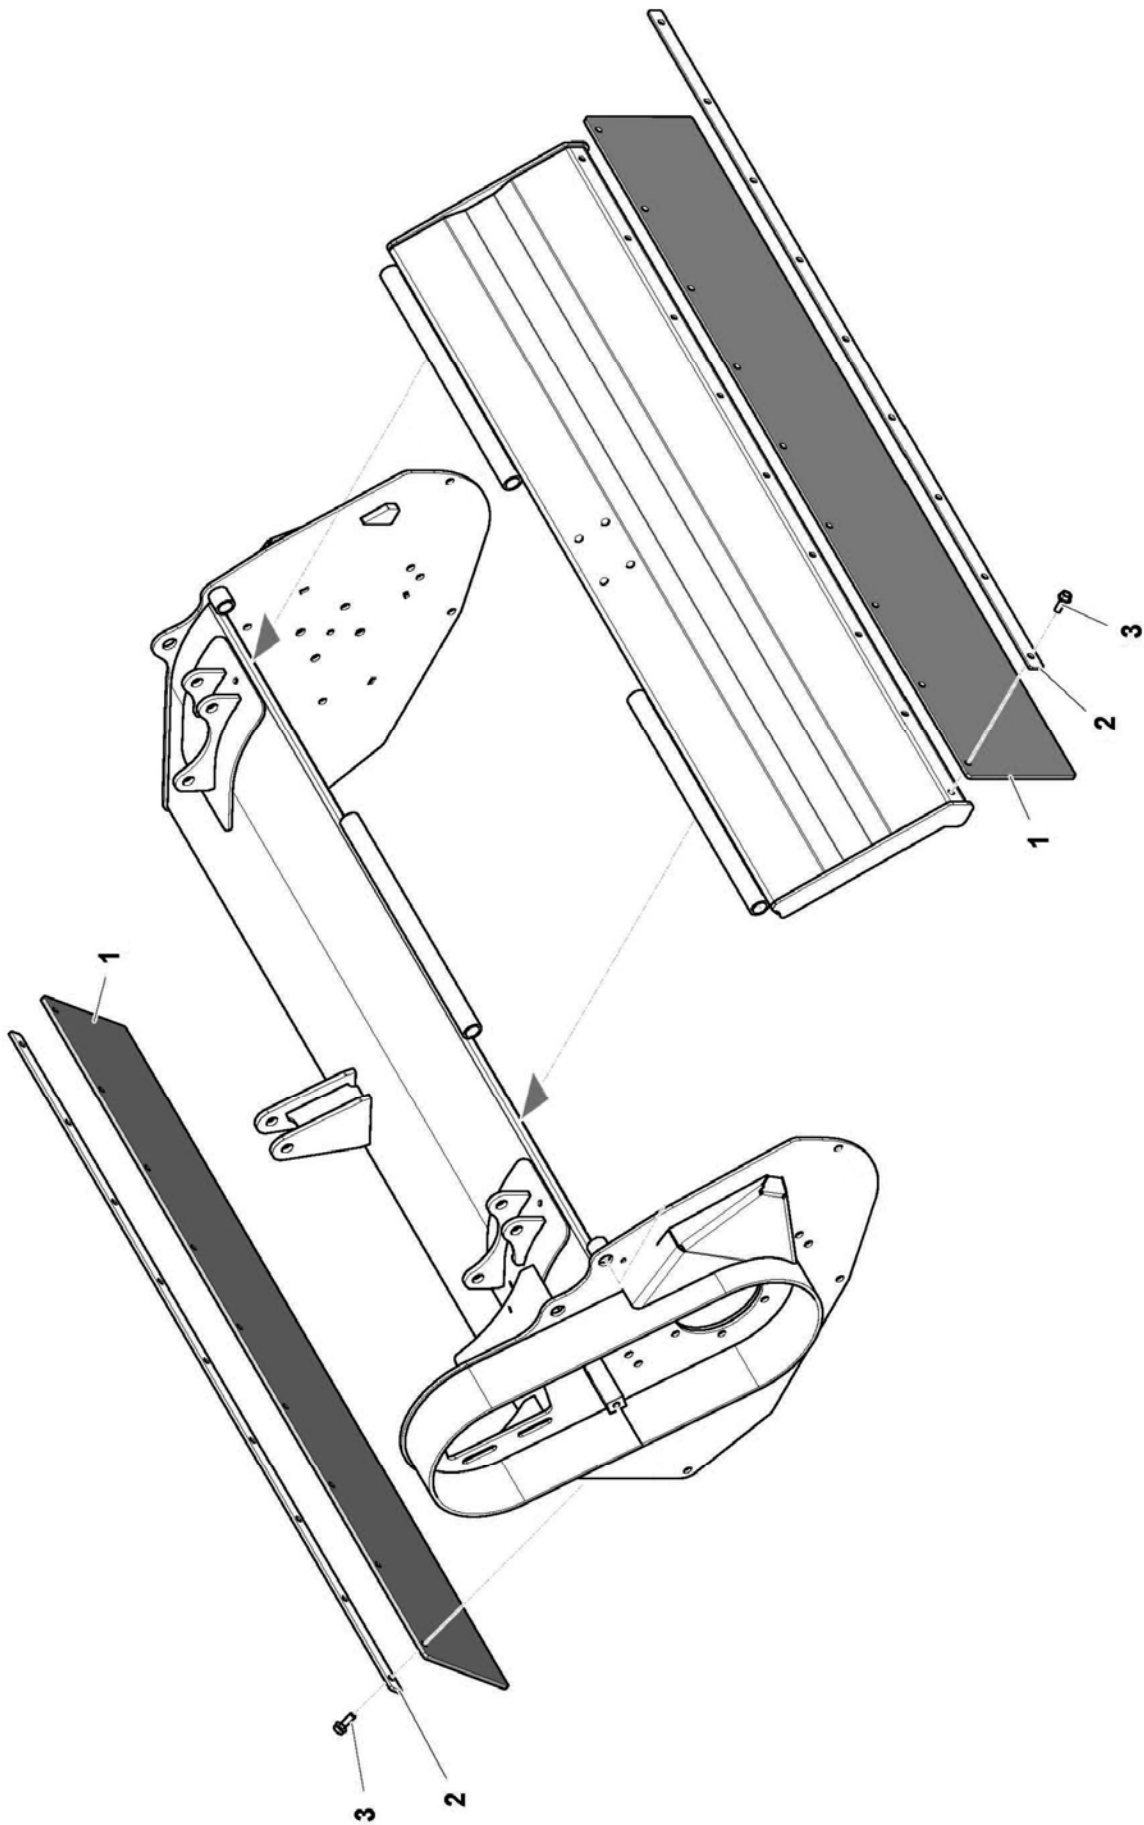

ROBOCUT FORESTRY & MULCHER HEADS

- Parts Manual -
(Revision 08.11.18)

Builds 04/15 onwards from S/No.130F0116040182

LIST OF CONTENTS

	<i>Page No</i>
Head Casing Module	2
Guard Module – Mulcher Build	4
Guard Module – Forestry Build (Chain Option)	6
Guard Module – Forestry Build	8
Protection Frame Module	10
Power Transmission Module	12
Mulcher Rotor Module	14
Forestry Rotor Module	16
Head Mounting Module – Mulcher Build	18
Head Mounting Module – Forestry Build	20
Hydraulic Installation Module	22
Safety Decals Module	24

Module(s): 4001723

REF.	QTY.	PART No.	DESCRIPTION
		4001723	MULCHER GUARD MODULE
1	2	4001258	RUBBER FLAP
2	2	4000188	CLAMP STRIP
3	18	4001376	BOLT

Module(s): 4001724

Module(s): 4001724

REF.	QTY.	PART No.	DESCRIPTION
		4001724	FORESTRY GUARD MODULE
1	2	4001379	CHAIN GUARD
2	2	4000188	CLAMP STRIP
3	18	4000072	BOLT

Module(s): 4001726

REF.	QTY.	PART No.	DESCRIPTION
		4001726	FORESTRY GUARD MODULE
1	2	4001375	RUBBER FLAP
2	2	4001652	CLAMP STRIP
3	2	4001653	CLAMP STRIP
4	9	4001654	BOLT
5	25	4001655	BOLT
6	16	4000078	WASHER
7	16	4000865	NUT