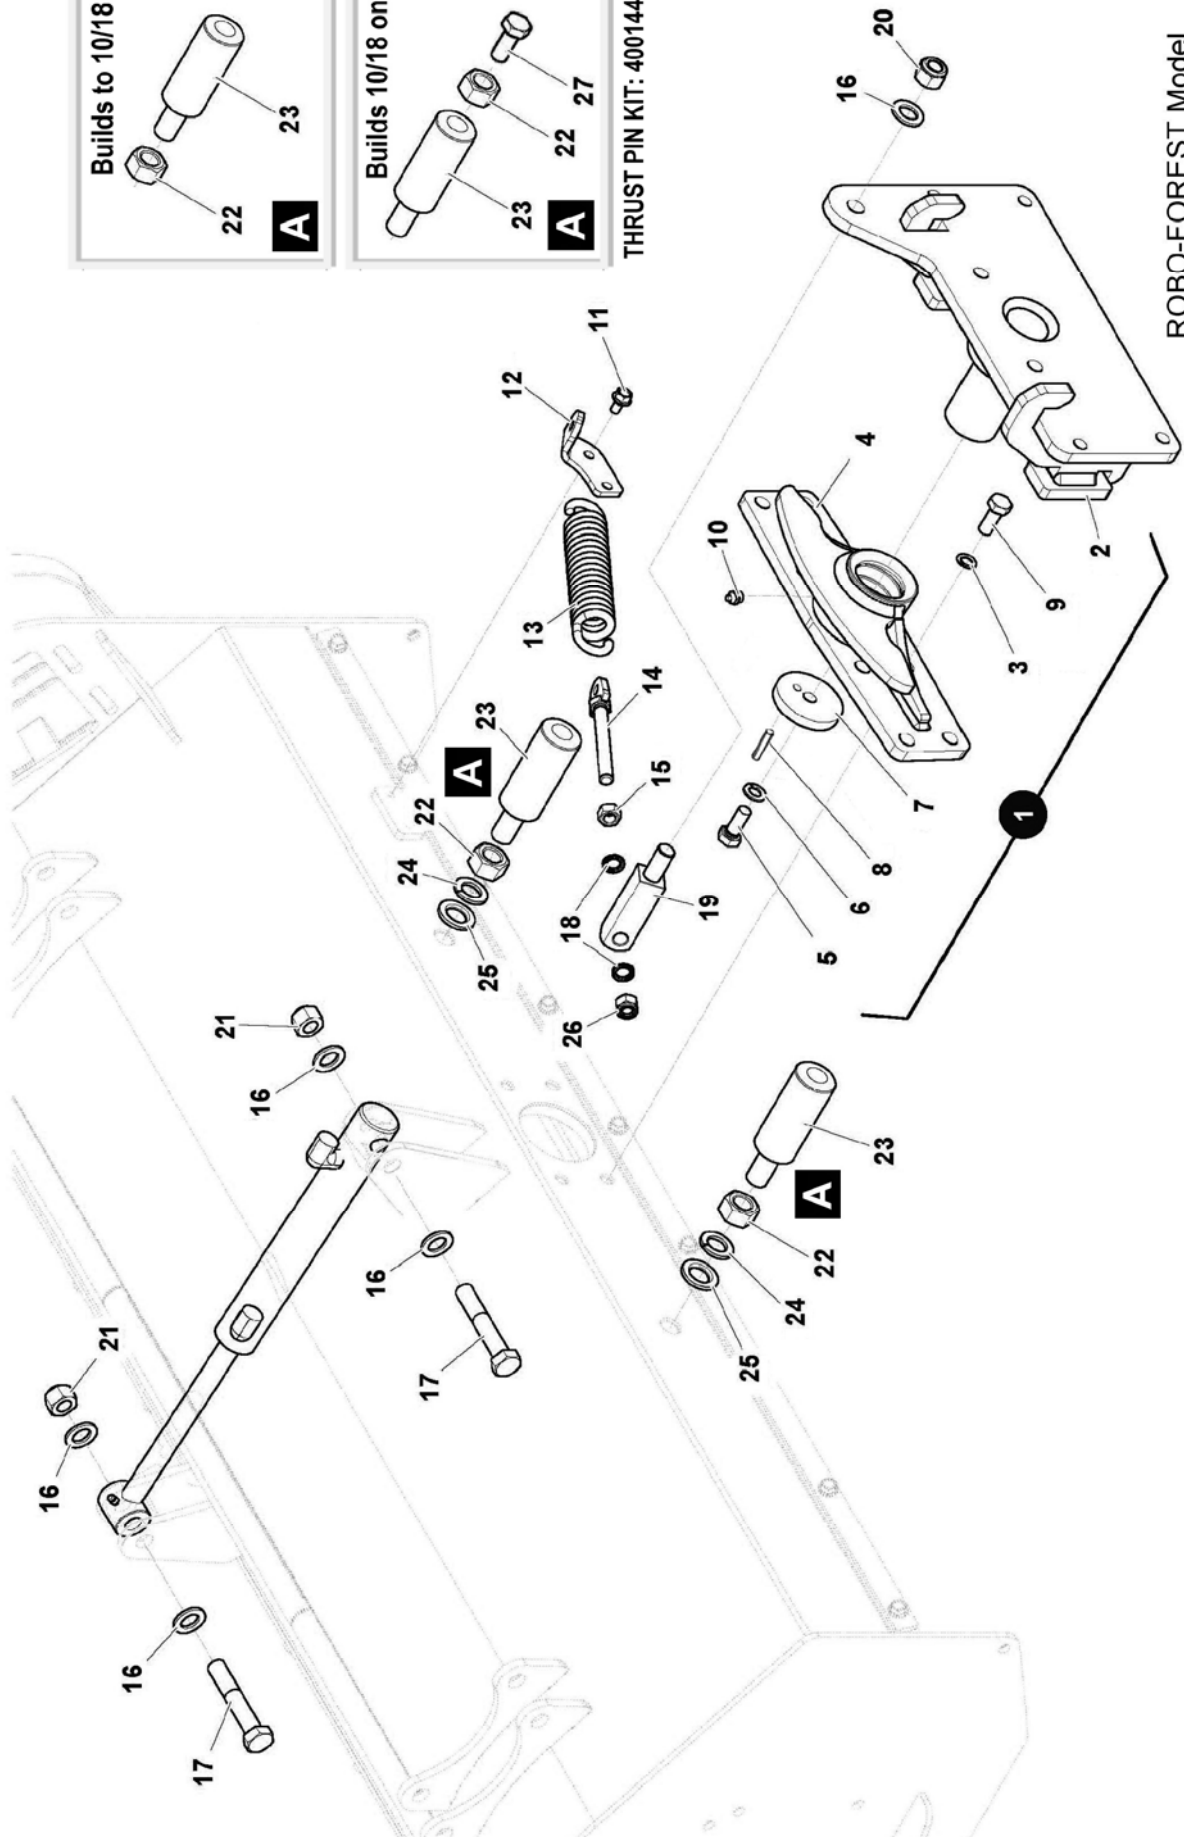

THRUST PIN KIT: 4001448

Module(s): 4001722

REF.	QTY.	PART No.	DESCRIPTION
		4001722	MOUNTING MODULE - Forestry Builds
1	1	4001371	MOUNTING BRACKET ASSEMBLY
2	1	4000661	MOUNT PLATE
3	8	4001372	WASHER
4	1	4001370	PIVOT
5	1	7316033	BOLT
6	1	4001538	WASHER
7	1	4001393	WASHER
8	1	4001394	ROLL PIN
9	8	4001373	BOLT
10	1	4000224	GREASER
11	2	4000353	SCREW
12	1	4000338	SPRING BRACKET
13	1	4000219	SPRING
14	1	4000206	SPRING TENSIONER
15	2	4000218	NUT
16	5	4000253	WASHER
17	2	9213187	BOLT
18	2	4001288	WASHER
19	1	4000205	TENSIONER FIXING
20	1	4000757	NUT
21	2	4001191	NUT
22	2	4001289	NUT
23	2	4001290	THRUST PIN
24	2	4001374	WASHER
25	2	4000370	WASHER
26	1	4000751	NUT
27	2	4005511	BOLT