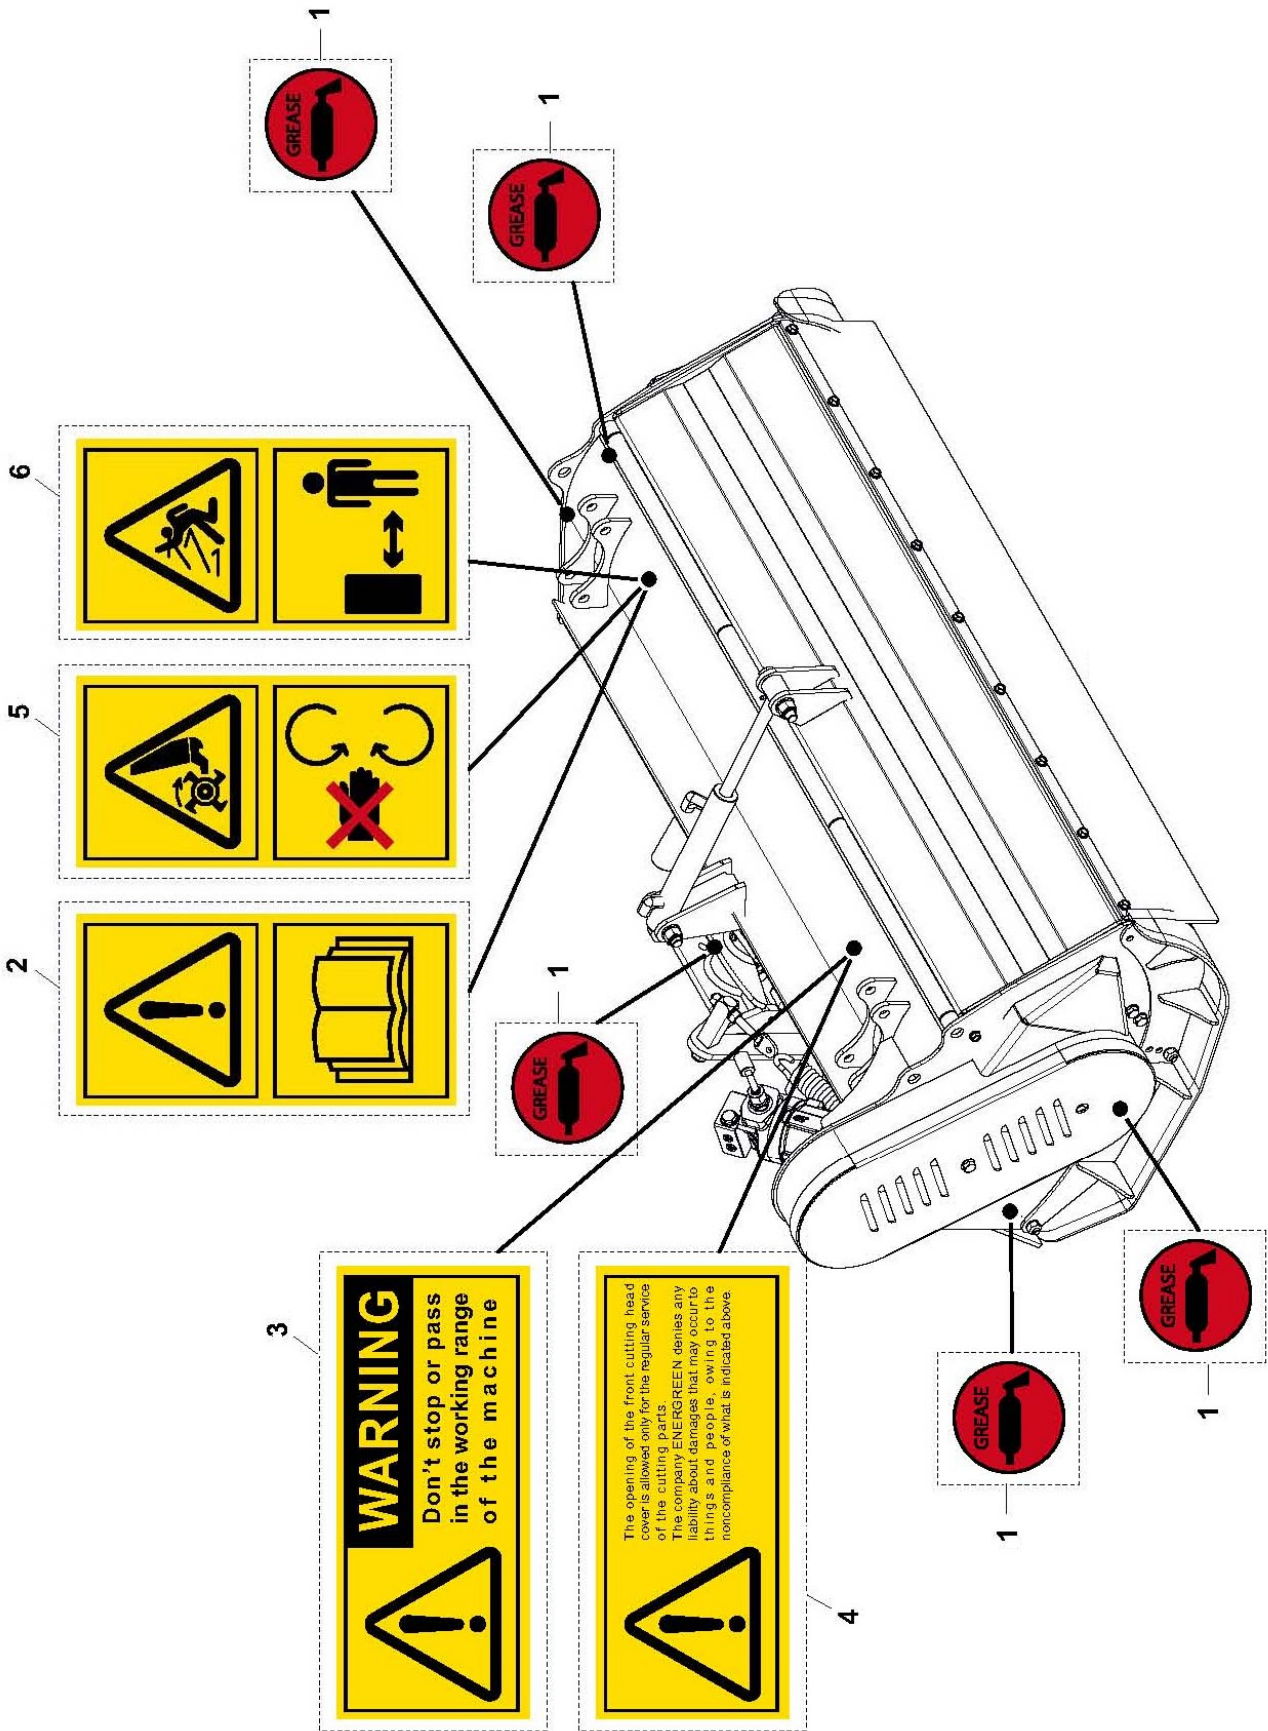

Module(s): 4001720

Module(s): 4001720

REF.	QTY.	PART No.	DESCRIPTION
		4001720	SAFETY DECAL MODULE
1	5	4000769	DECAL - GREASING
2	1	4000770	DECAL - READ THE BOOK FIRST
3	1	4000771	DECAL - WORKING RANGE DANGER
4	1	4000772	DECAL - HOOD OPENING INFO
5	1	4000773	DECAL - ROTATING PARTS DANGER
6	1	4000768	DECAL - THROWN OBJECTS DANGER