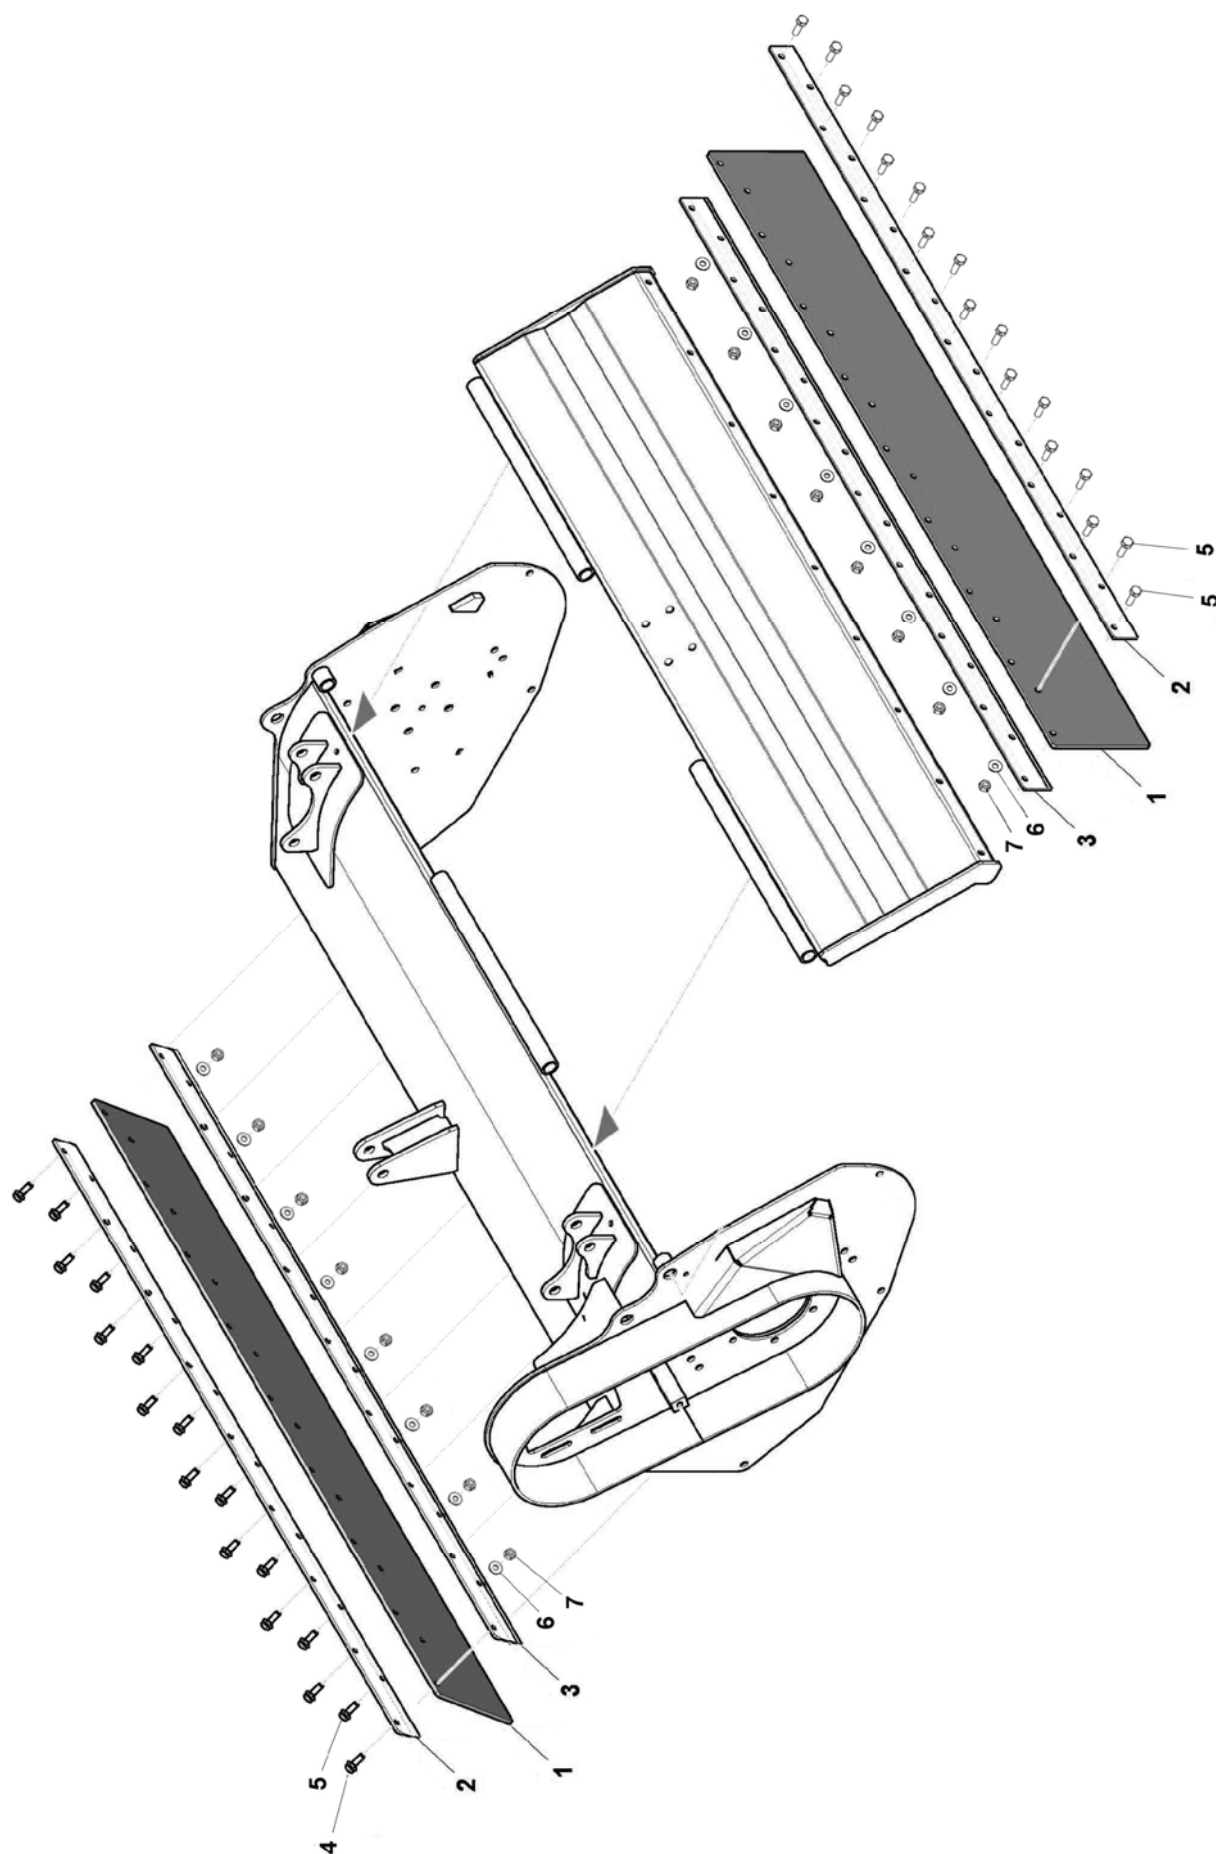

Module(s): 4001723

REF.	QTY.	PART No.	DESCRIPTION
		4001723	MULCHER GUARD MODULE
1	2	4001258	RUBBER FLAP
2	2	4000188	CLAMP STRIP
3	18	4001376	BOLT

Module(s): 4001724

Module(s): 4001724

REF.	QTY.	PART No.	DESCRIPTION
		4001724	FORESTRY GUARD MODULE
1	2	4001379	CHAIN GUARD
2	2	4000188	CLAMP STRIP
3	18	4000072	BOLT

Module(s): 4001726

REF.	QTY.	PART No.	DESCRIPTION
		4001726	FORESTRY GUARD MODULE
1	2	4001375	RUBBER FLAP
2	2	4001652	CLAMP STRIP
3	2	4001653	CLAMP STRIP
4	9	4001654	BOLT
5	25	4001655	BOLT
6	16	4000078	WASHER
7	16	4000865	NUT