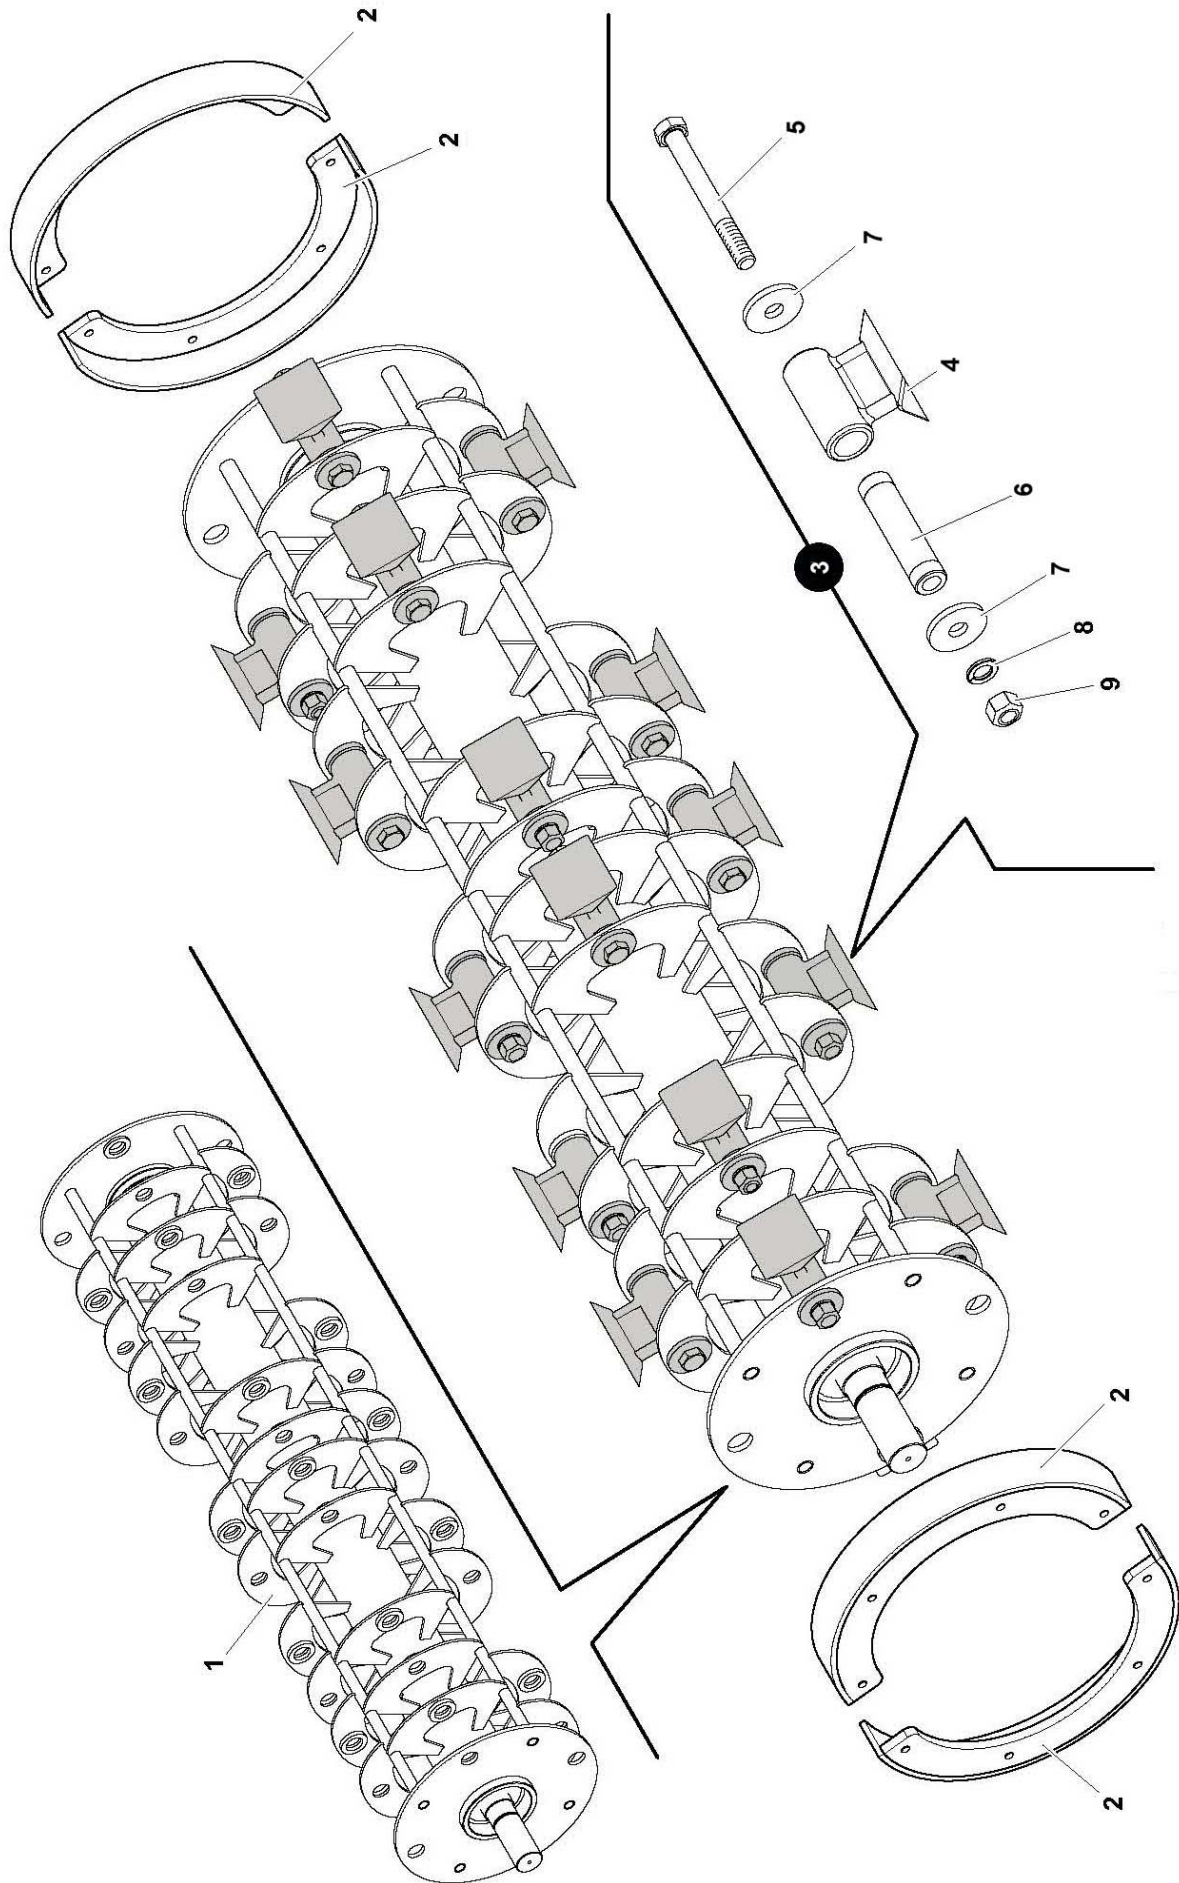

Module(s): 4001716

Module(s): 4001716

REF.	QTY.	PART No.	DESCRIPTION
		4001716	MULCHER ROTOR MODULE
1	1	4001285	ROTOR (MULCHER TYPE)
2	4	4001287	DUST SHIELD
3	22	4001280	FLAIL KIT - <i>comprising of:</i>
4	1	4001281	FLAIL
5	1	4001282	BOLT
6	1	4001283	SPACER
7	2	4001284	WASHER
8	1	05.282.08	SPRING WASHER
9	1	4000249	LOCKNUT